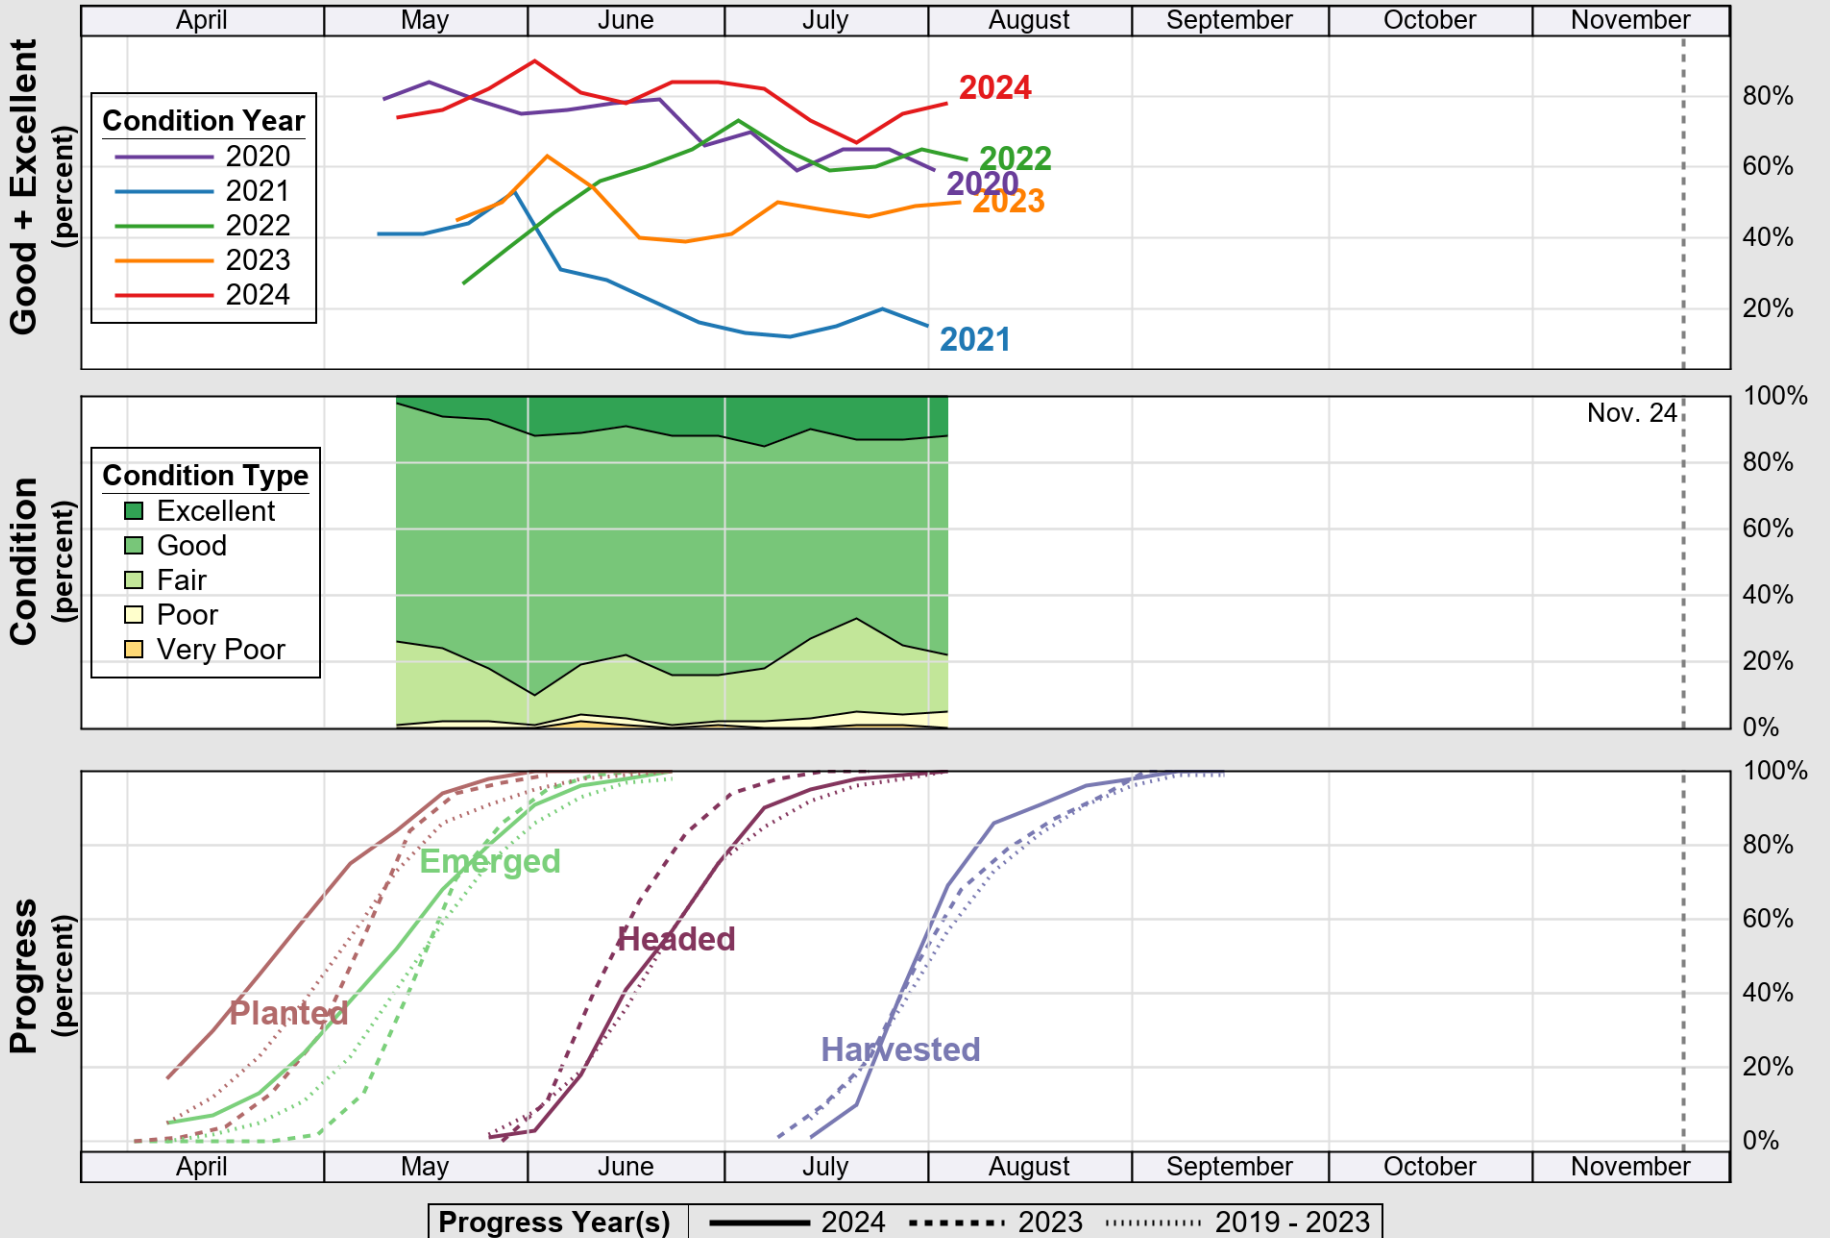

# Crop Progress and Condition: Corn in South Dakota , 2024

NASS

Source: National Agricultural Statistics Service (NASS), Crop Progress Report

USDA

# Crop Progress and Condition: Oats in South Dakota , 2024

NASS

Source: National Agricultural Statistics Service (NASS), Crop Progress Report

**USDA** Crop Progress and Condition: Pasture and Range in South Dakota , 2024 **NASS**