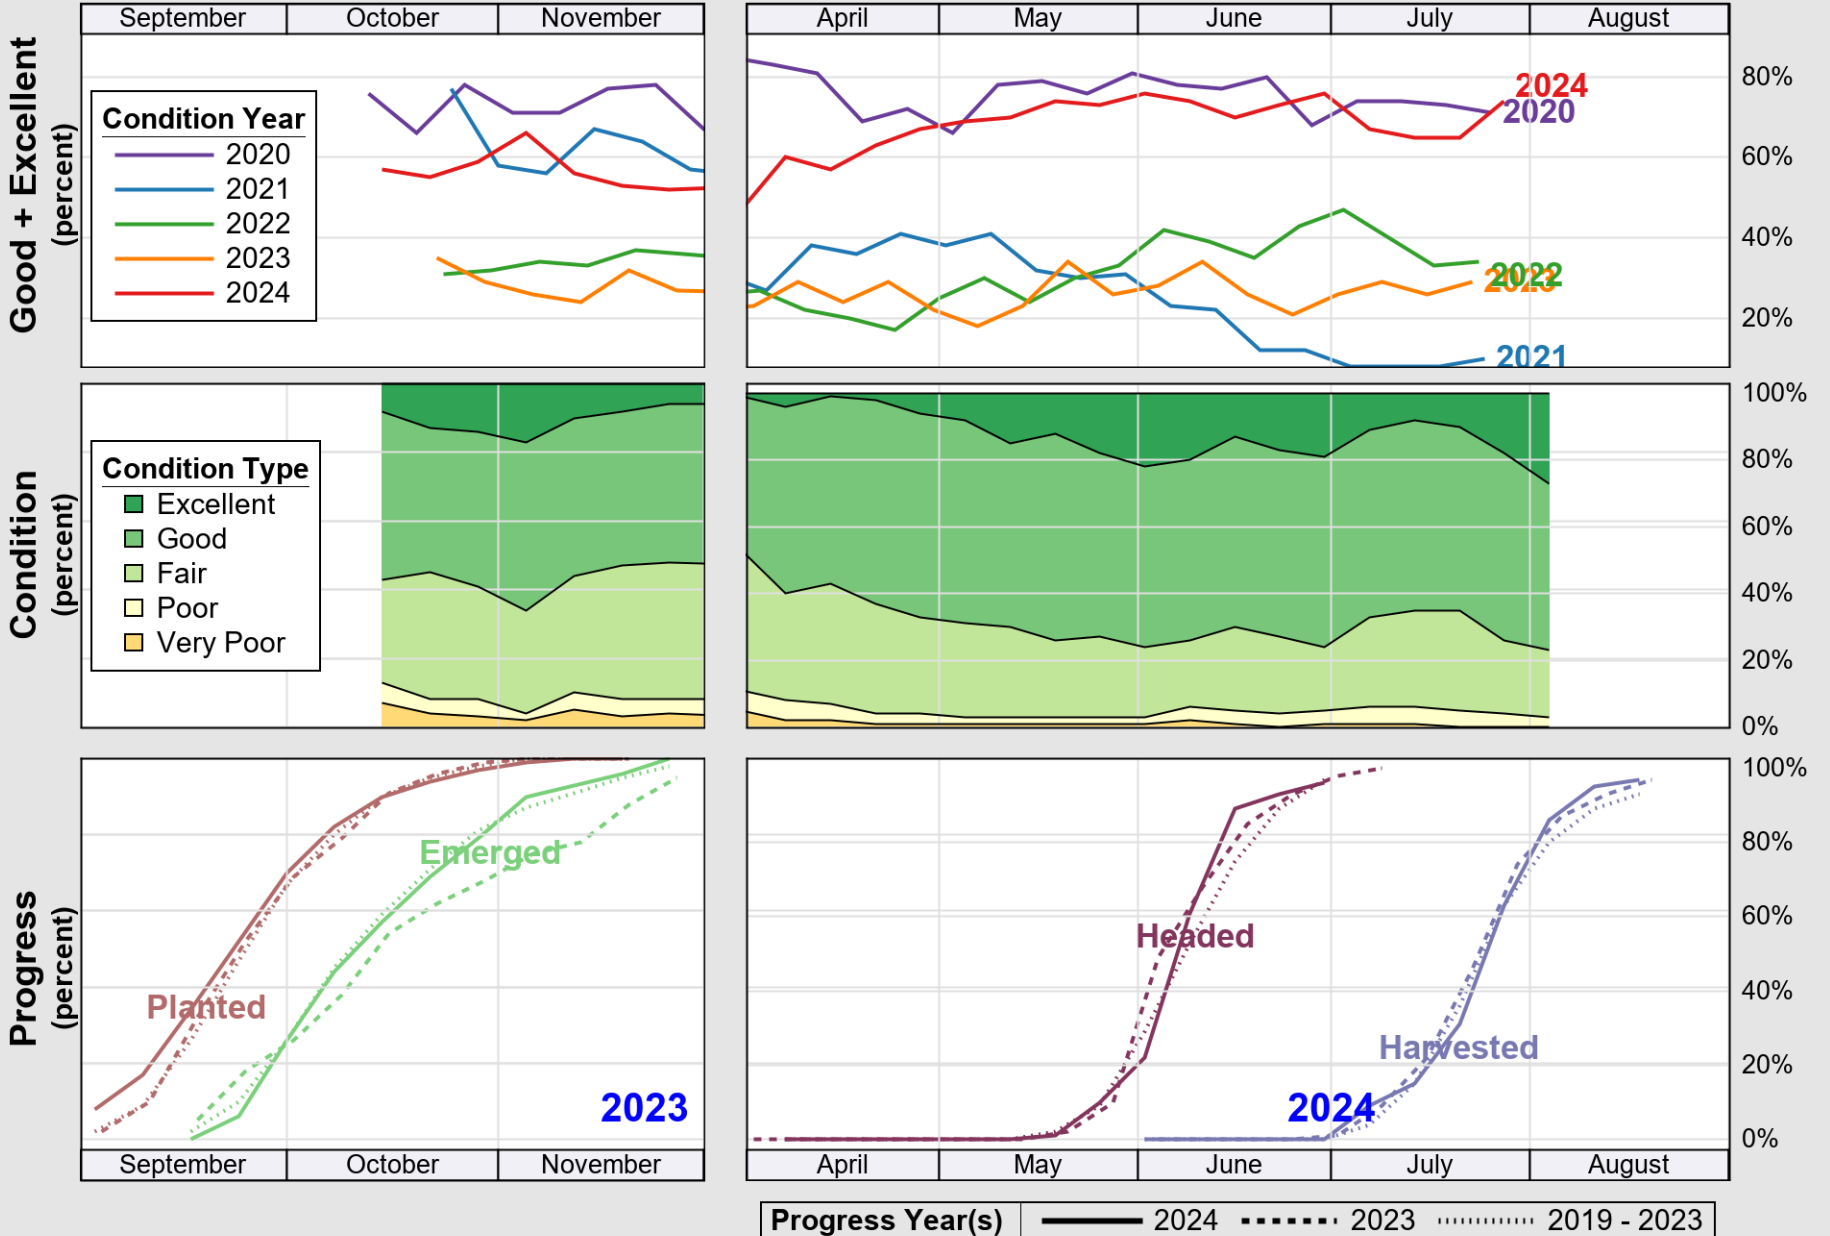

# Crop Progress and Condition: Soybeans in South Dakota , 2024

NASS

Source: National Agricultural Statistics Service (NASS), Crop Progress Report

USDA

# Crop Progress and Condition: Spring Wheat in South Dakota , 2024

NASS

Source: National Agricultural Statistics Service (NASS), Crop Progress Report

USDA

# Crop Progress and Condition: Sunflower in South Dakota , 2024

NASS

Source: National Agricultural Statistics Service (NASS), Crop Progress Report

USDA

# Crop Progress and Condition: Winter Wheat in South Dakota , 2024

NASS

Source: National Agricultural Statistics Service (NASS), Crop Progress Report