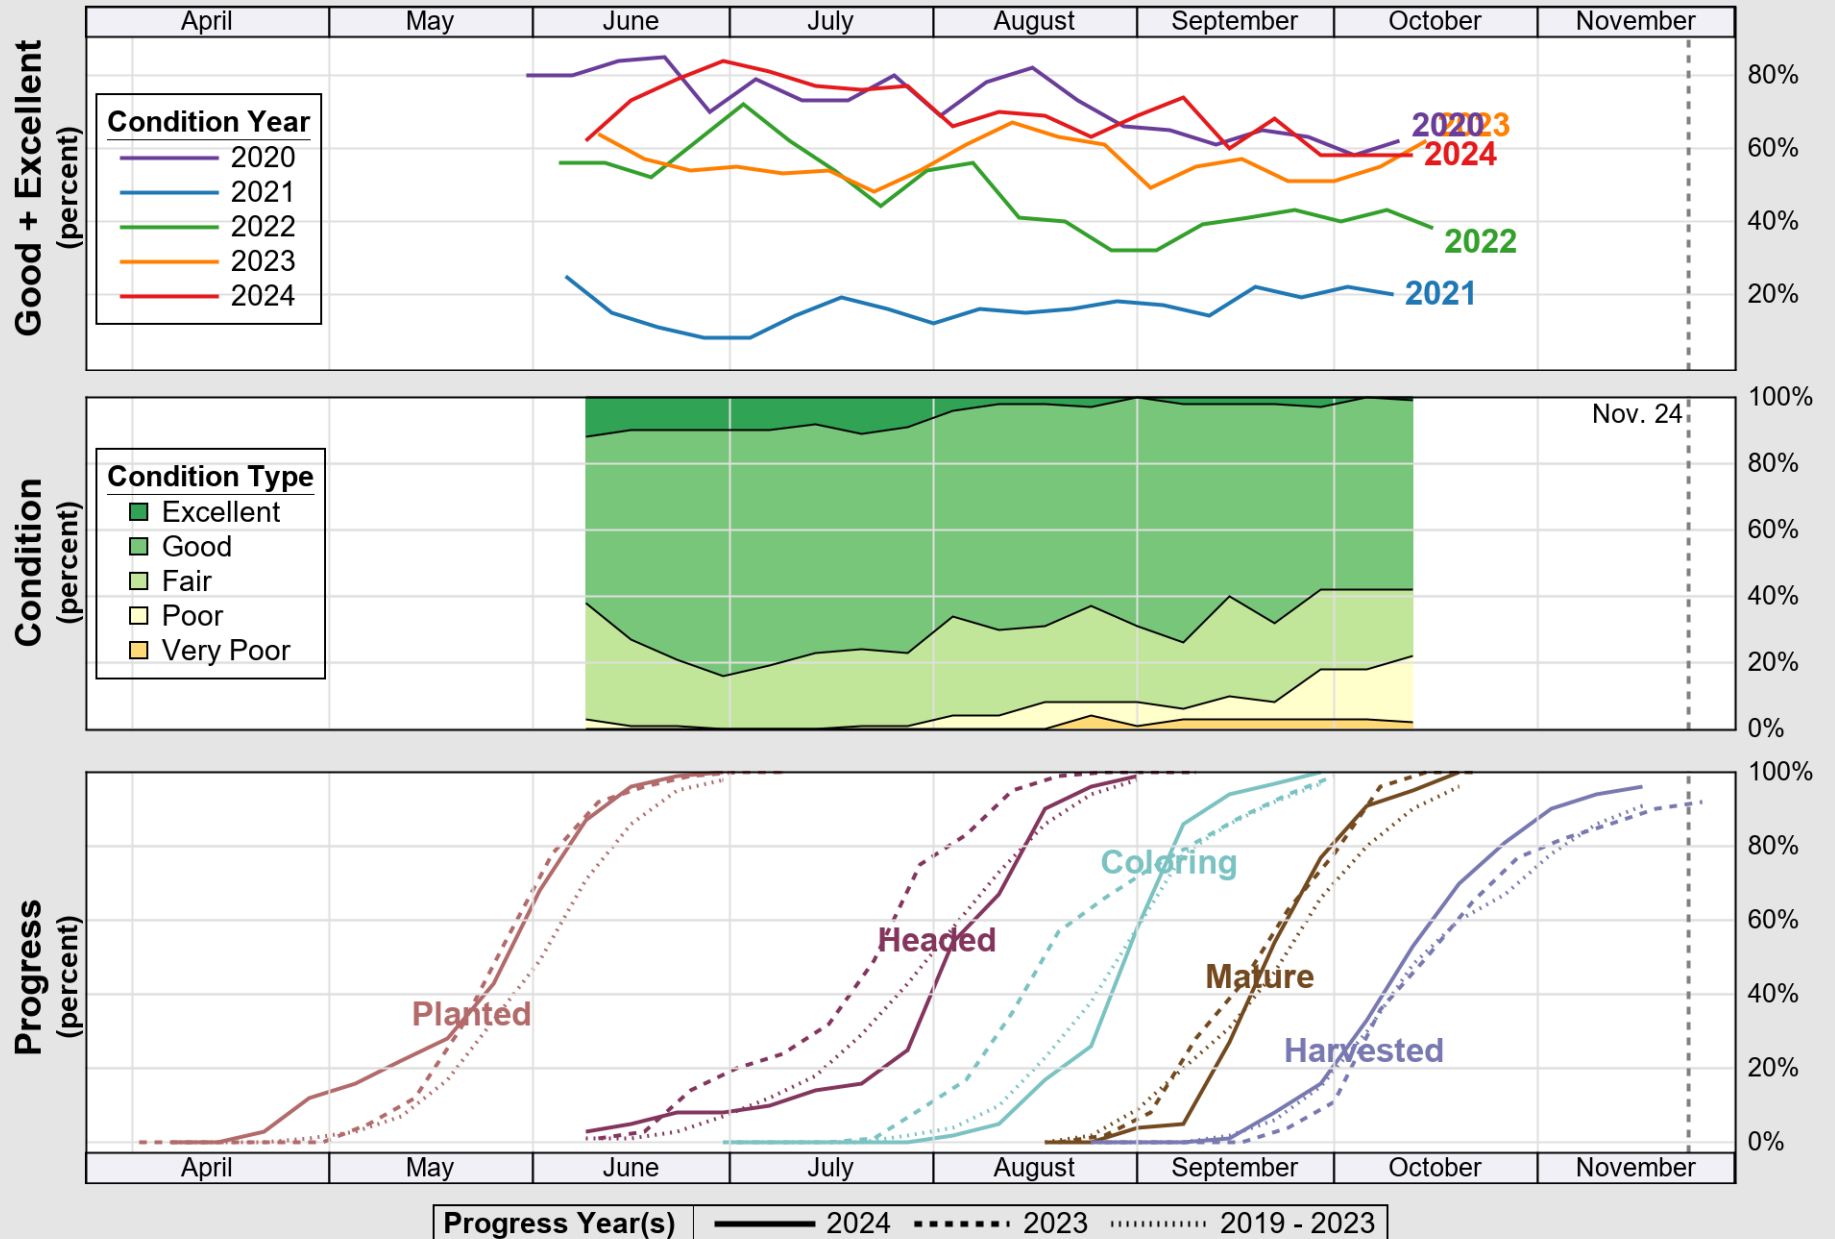

# Crop Progress and Condition: Corn in South Dakota , 2024

NASS

Source: National Agricultural Statistics Service (NASS), Crop Progress Report

USDA

# Crop Progress and Condition: Oats in South Dakota , 2024

NASS

Source: National Agricultural Statistics Service (NASS), Crop Progress Report

**USDA** Crop Progress and Condition: Pasture and Range in South Dakota , 2024 **NASS**

Source: National Agricultural Statistics Service (NASS), Crop Progress Report

USDA

# Crop Progress and Condition: Sorghum in South Dakota , 2024

NASS

Source: National Agricultural Statistics Service (NASS), Crop Progress Report

USDA