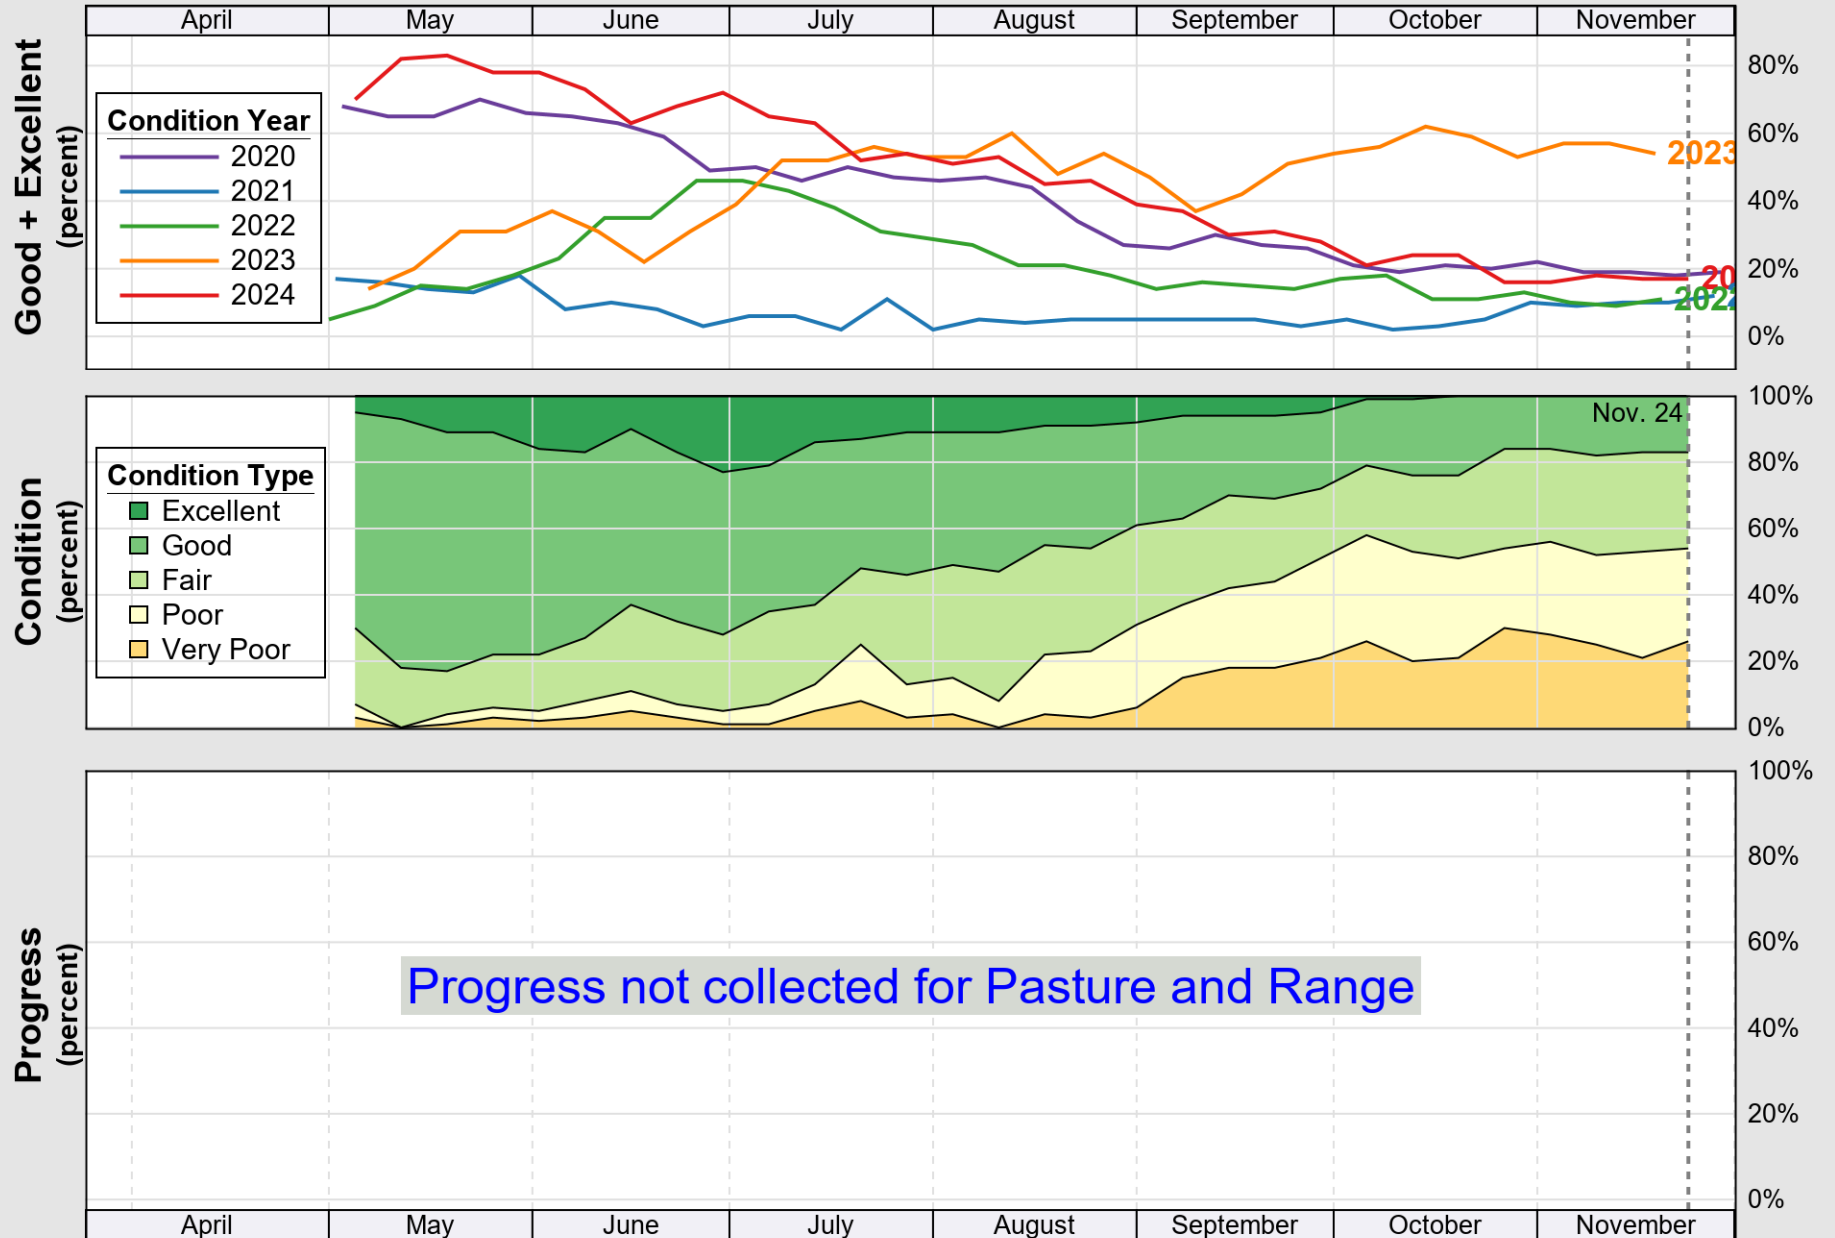

# Crop Progress and Condition: Corn in South Dakota , 2024

NASS

Source: National Agricultural Statistics Service (NASS), Crop Progress Report

USDA

# Crop Progress and Condition: Oats in South Dakota , 2024

NASS

Source: National Agricultural Statistics Service (NASS), Crop Progress Report

**USDA** Crop Progress and Condition: Pasture and Range in South Dakota , 2024 **NASS**