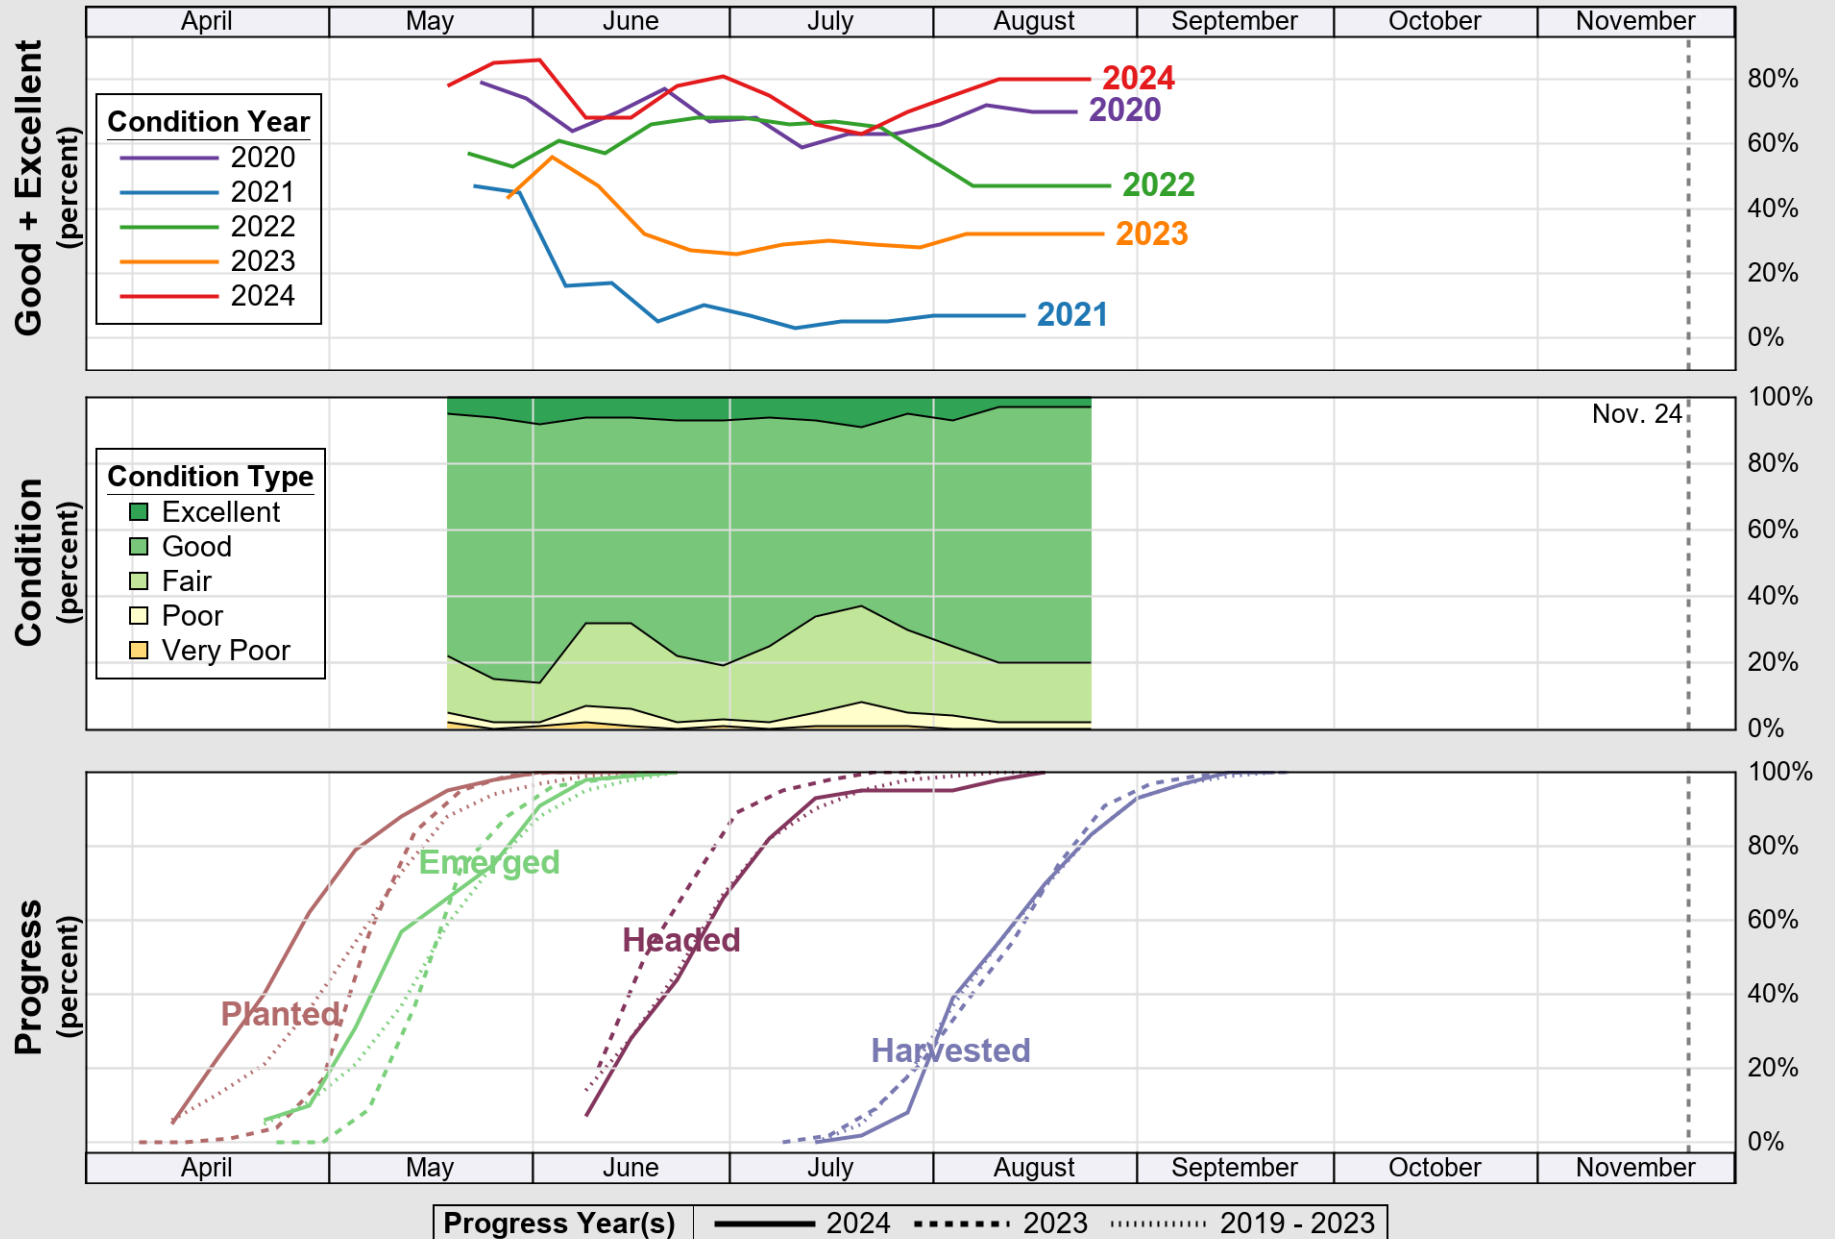

# Crop Progress and Condition: Sorghum in South Dakota , 2024

NASS

Source: National Agricultural Statistics Service (NASS), Crop Progress Report

USDA

# Crop Progress and Condition: Soybeans in South Dakota , 2024

NASS

Source: National Agricultural Statistics Service (NASS), Crop Progress Report

USDA

# Crop Progress and Condition: Spring Wheat in South Dakota , 2024

NASS

Source: National Agricultural Statistics Service (NASS), Crop Progress Report

USDA

# Crop Progress and Condition: Sunflower in South Dakota , 2024

NASS

Source: National Agricultural Statistics Service (NASS), Crop Progress Report

USDA