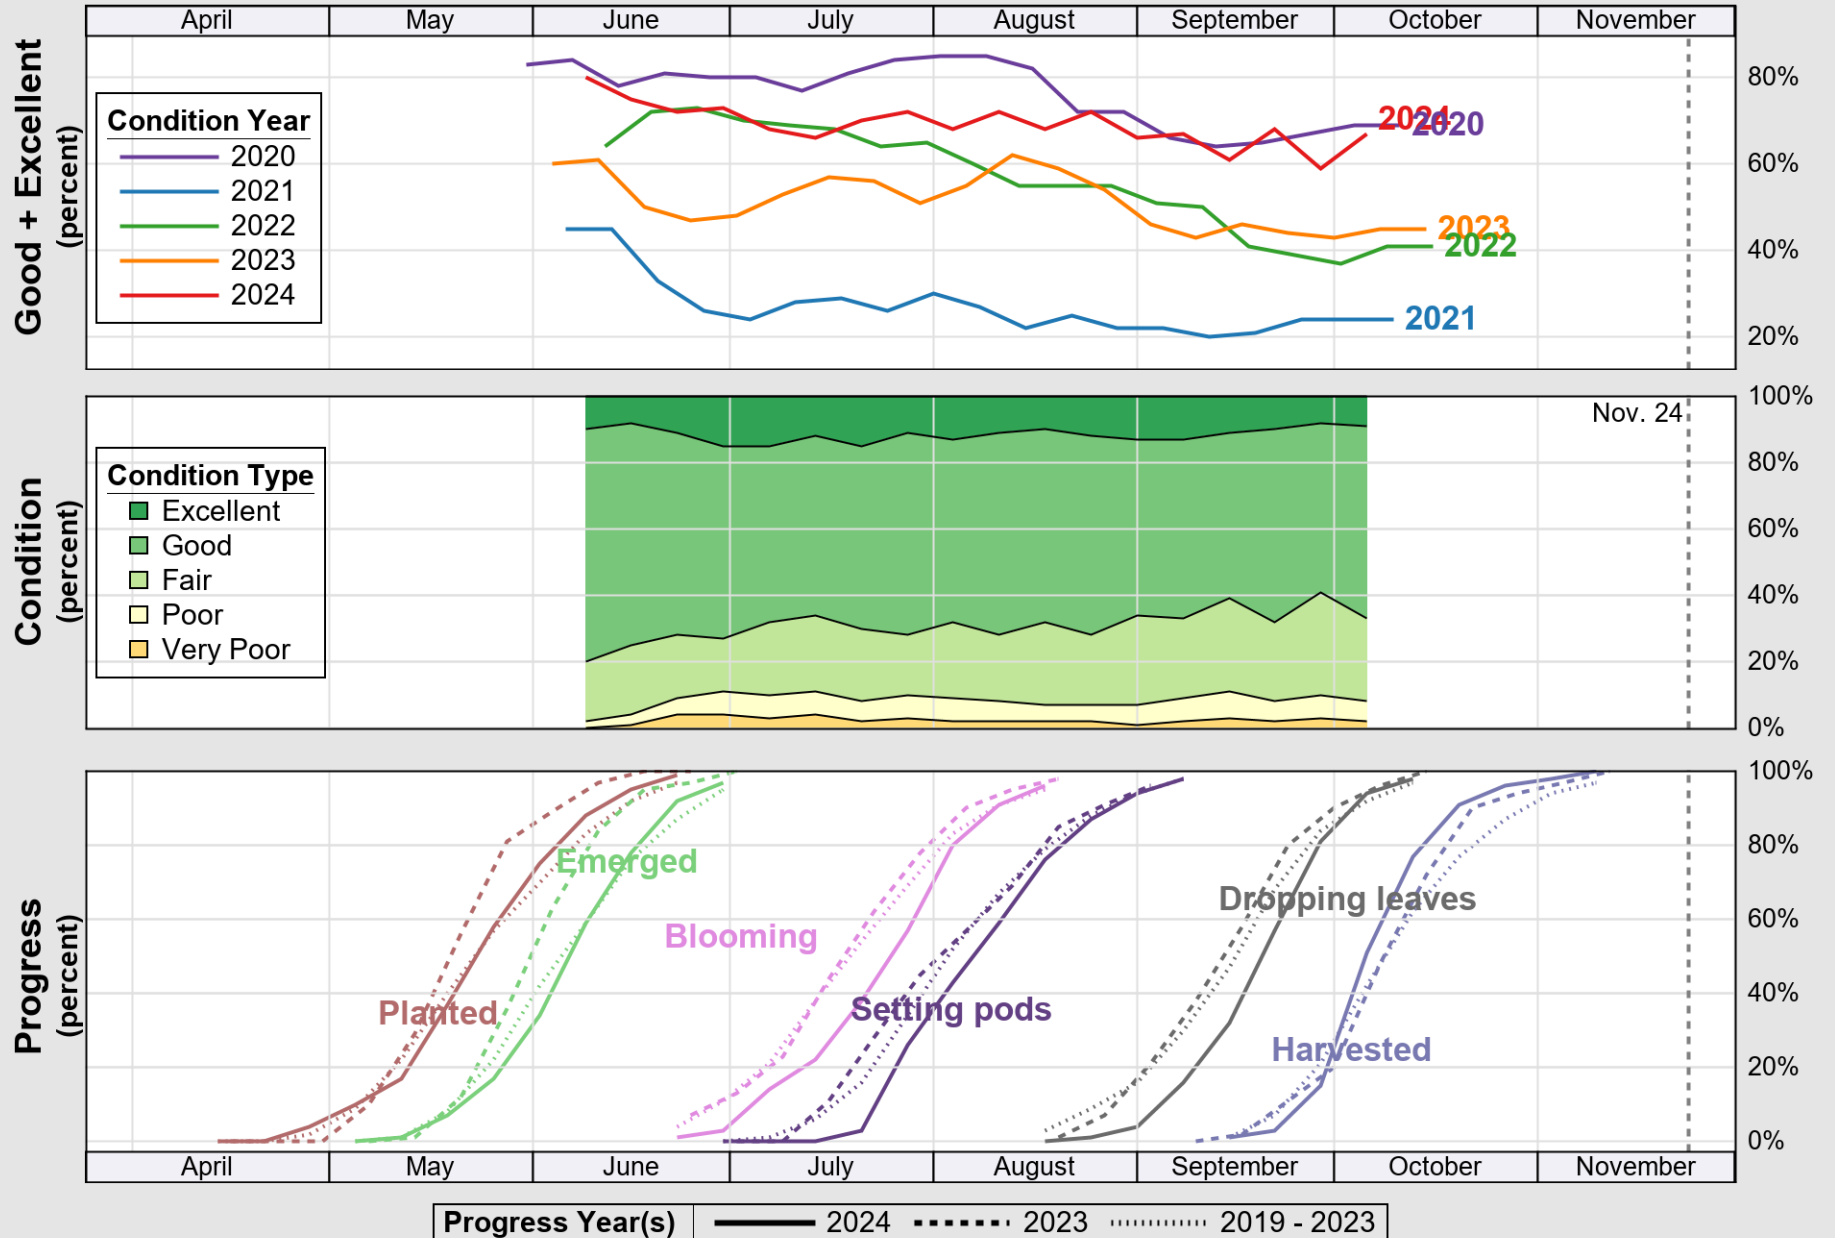

Source: National Agricultural Statistics Service (NASS), Crop Progress Report

USDA

# Crop Progress and Condition: Sorghum in South Dakota , 2024

NASS

Source: National Agricultural Statistics Service (NASS), Crop Progress Report

USDA

# Crop Progress and Condition: Soybeans in South Dakota , 2024

NASS

Source: National Agricultural Statistics Service (NASS), Crop Progress Report

USDA

# Crop Progress and Condition: Spring Wheat in South Dakota , 2024

NASS

Source: National Agricultural Statistics Service (NASS), Crop Progress Report

USDA