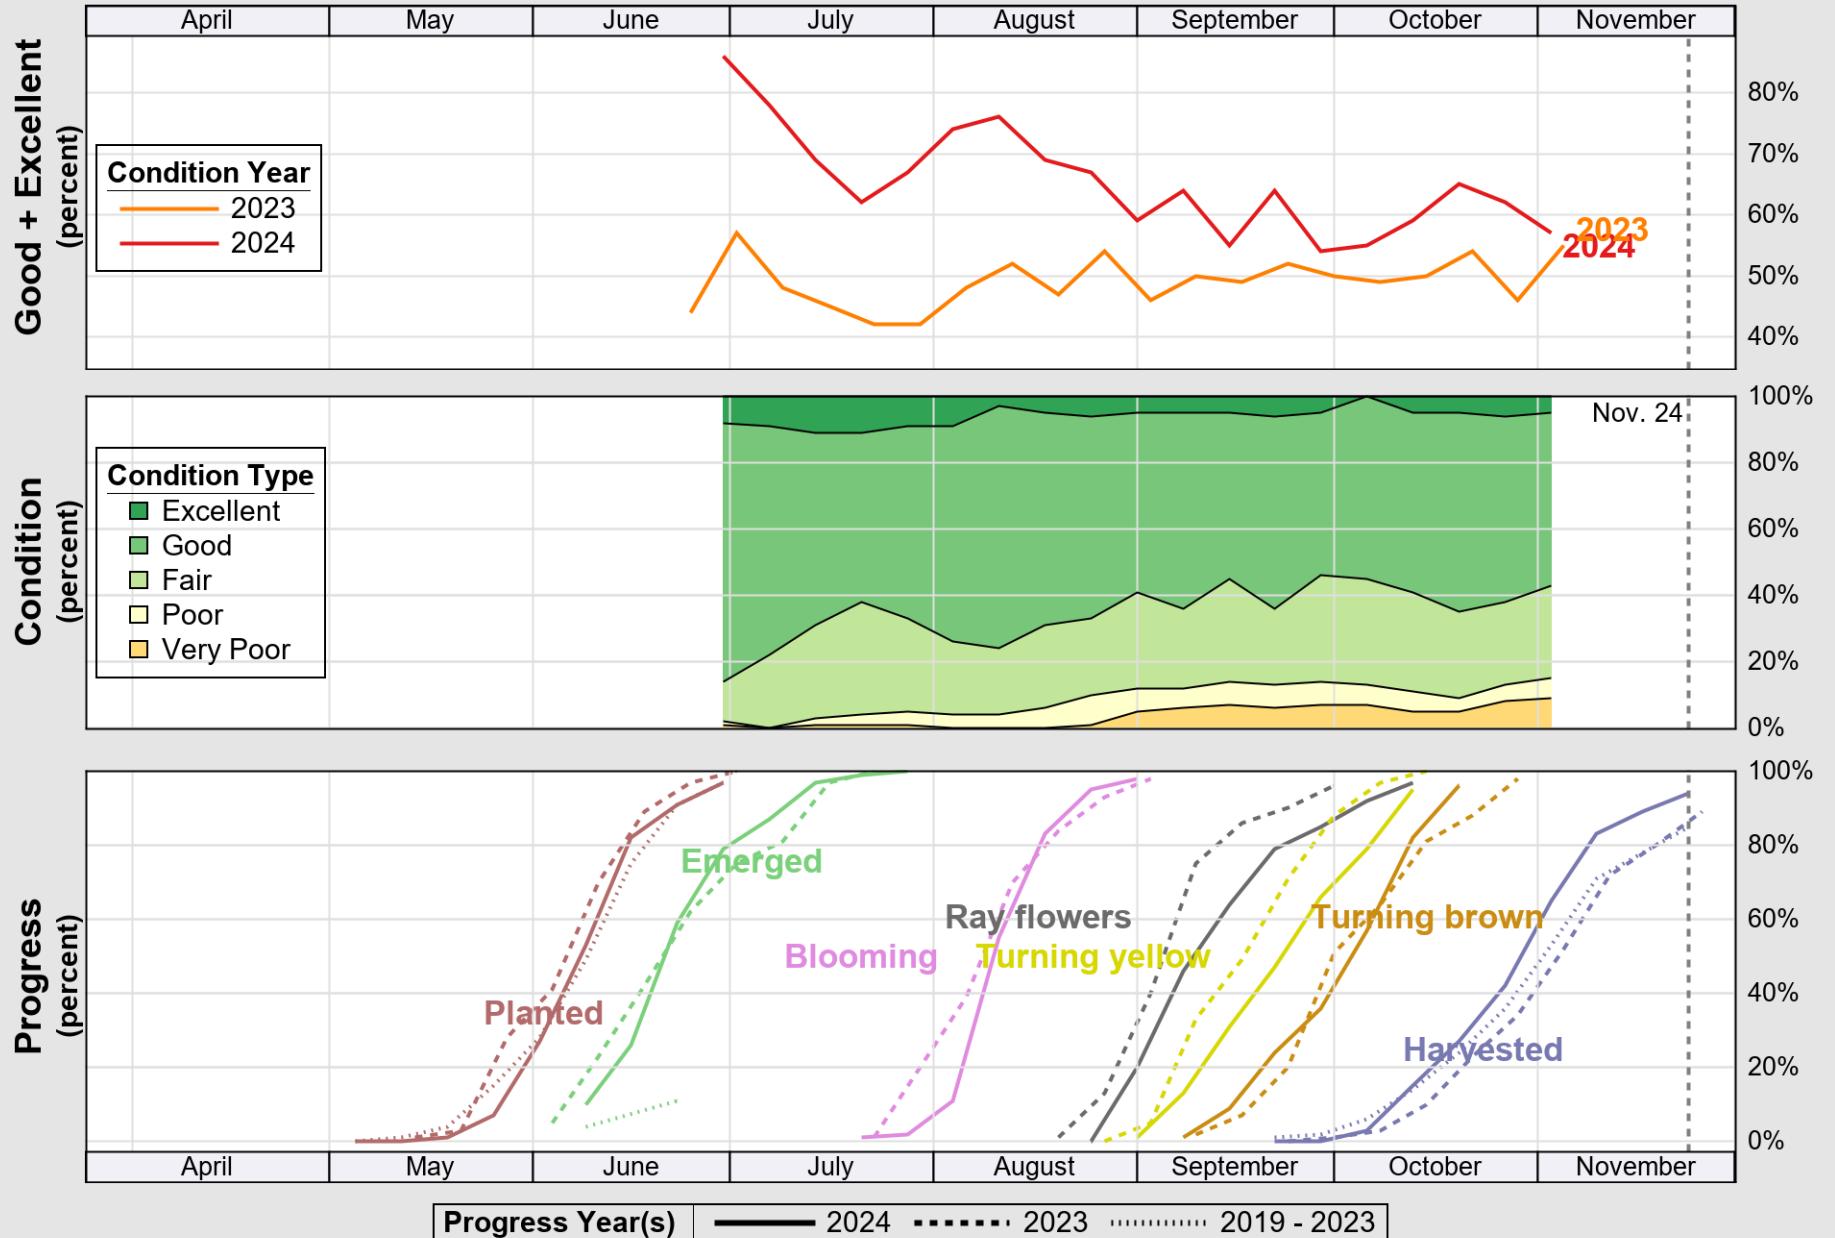

# Crop Progress and Condition: Soybeans in South Dakota , 2024

NASS

Source: National Agricultural Statistics Service (NASS), Crop Progress Report

USDA

# Crop Progress and Condition: Spring Wheat in South Dakota , 2024

NASS

Source: National Agricultural Statistics Service (NASS), Crop Progress Report

USDA

# Crop Progress and Condition: Sunflower in South Dakota , 2024

NASS

Source: National Agricultural Statistics Service (NASS), Crop Progress Report

USDA

# Crop Progress and Condition: Winter Wheat in South Dakota , 2024

NASS

Source: National Agricultural Statistics Service (NASS), Crop Progress Report