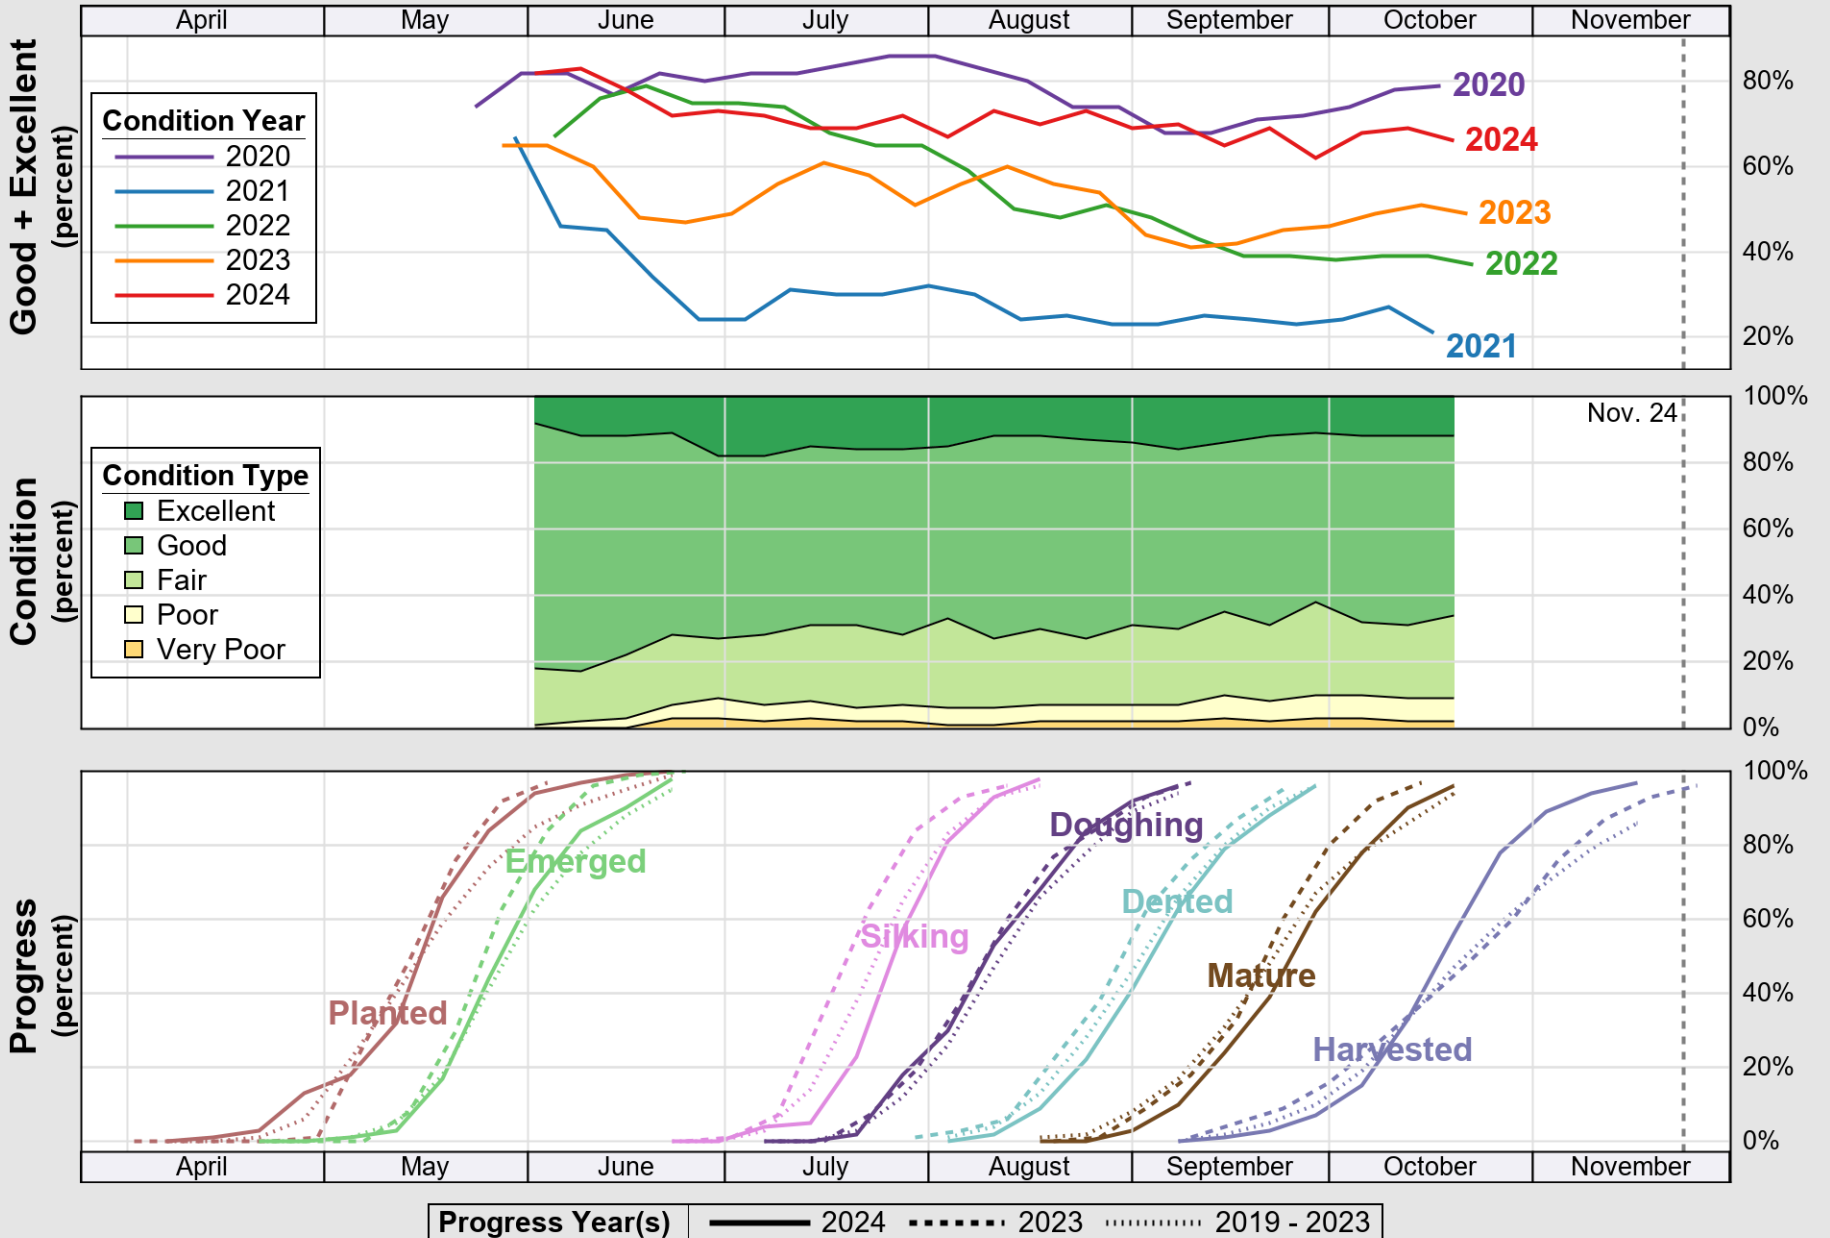

# Crop Progress and Condition: Corn in South Dakota , 2024

NASS

Source: National Agricultural Statistics Service (NASS), Crop Progress Report

USDA

# Crop Progress and Condition: Oats in South Dakota , 2024

NASS

Source: National Agricultural Statistics Service (NASS), Crop Progress Report

**USDA** Crop Progress and Condition: Pasture and Range in South Dakota , 2024 **NASS**