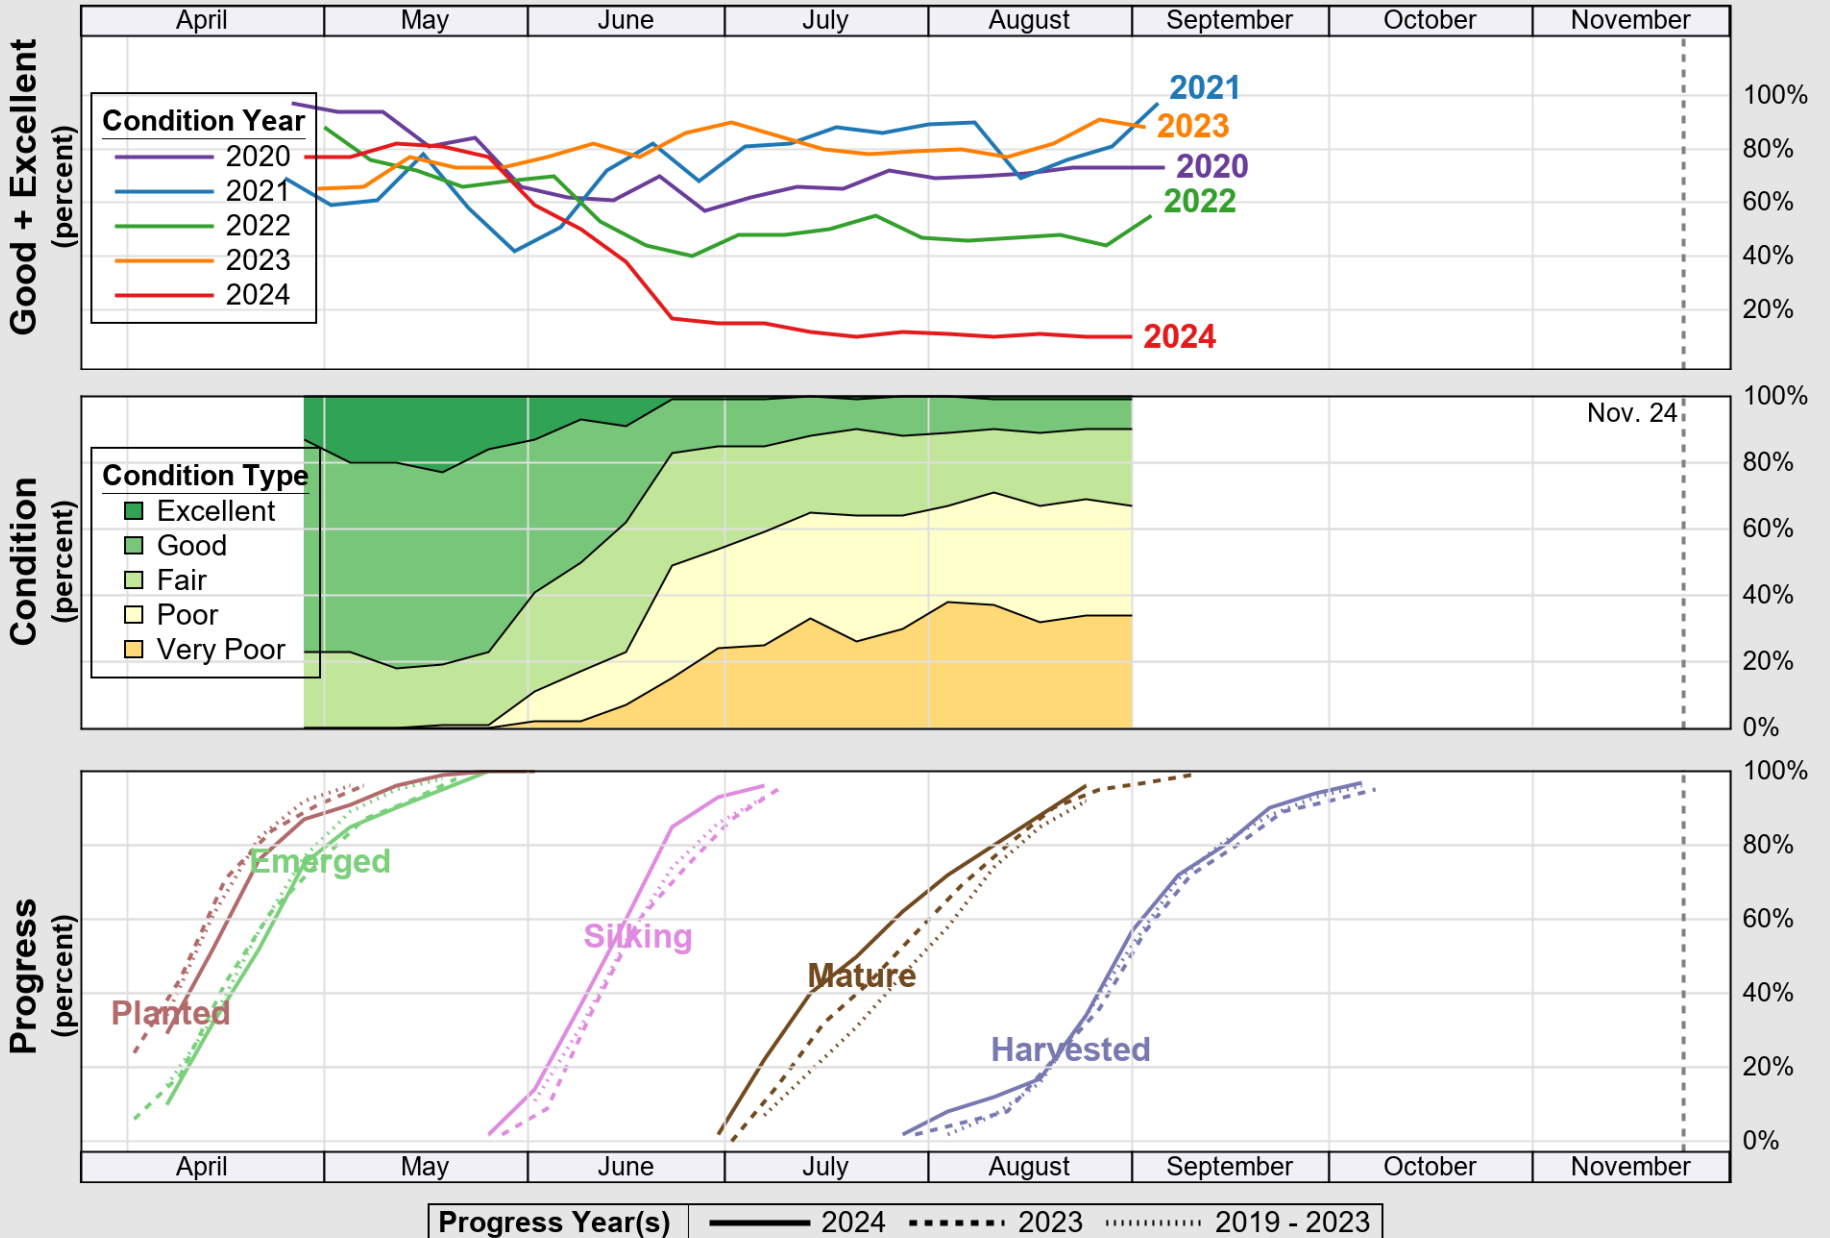

USDA

Crop Progress and Condition: Corn in South Carolina, 2024

NASS

Source: National Agricultural Statistics Service (NASS), Crop Progress Report

USDA

Crop Progress and Condition: Cotton in South Carolina , 2024

NASS

Source: National Agricultural Statistics Service (NASS), Crop Progress Report

USDA Crop Progress and Condition: Pasture and Range in South Carolina , 2024 NASS

Source: National Agricultural Statistics Service (NASS), Crop Progress Report

USDA

Crop Progress and Condition: Peanuts in South Carolina , 2024

NASS

Source: National Agricultural Statistics Service (NASS), Crop Progress Report

USDA

Crop Progress and Condition: Soybeans in South Carolina , 2024