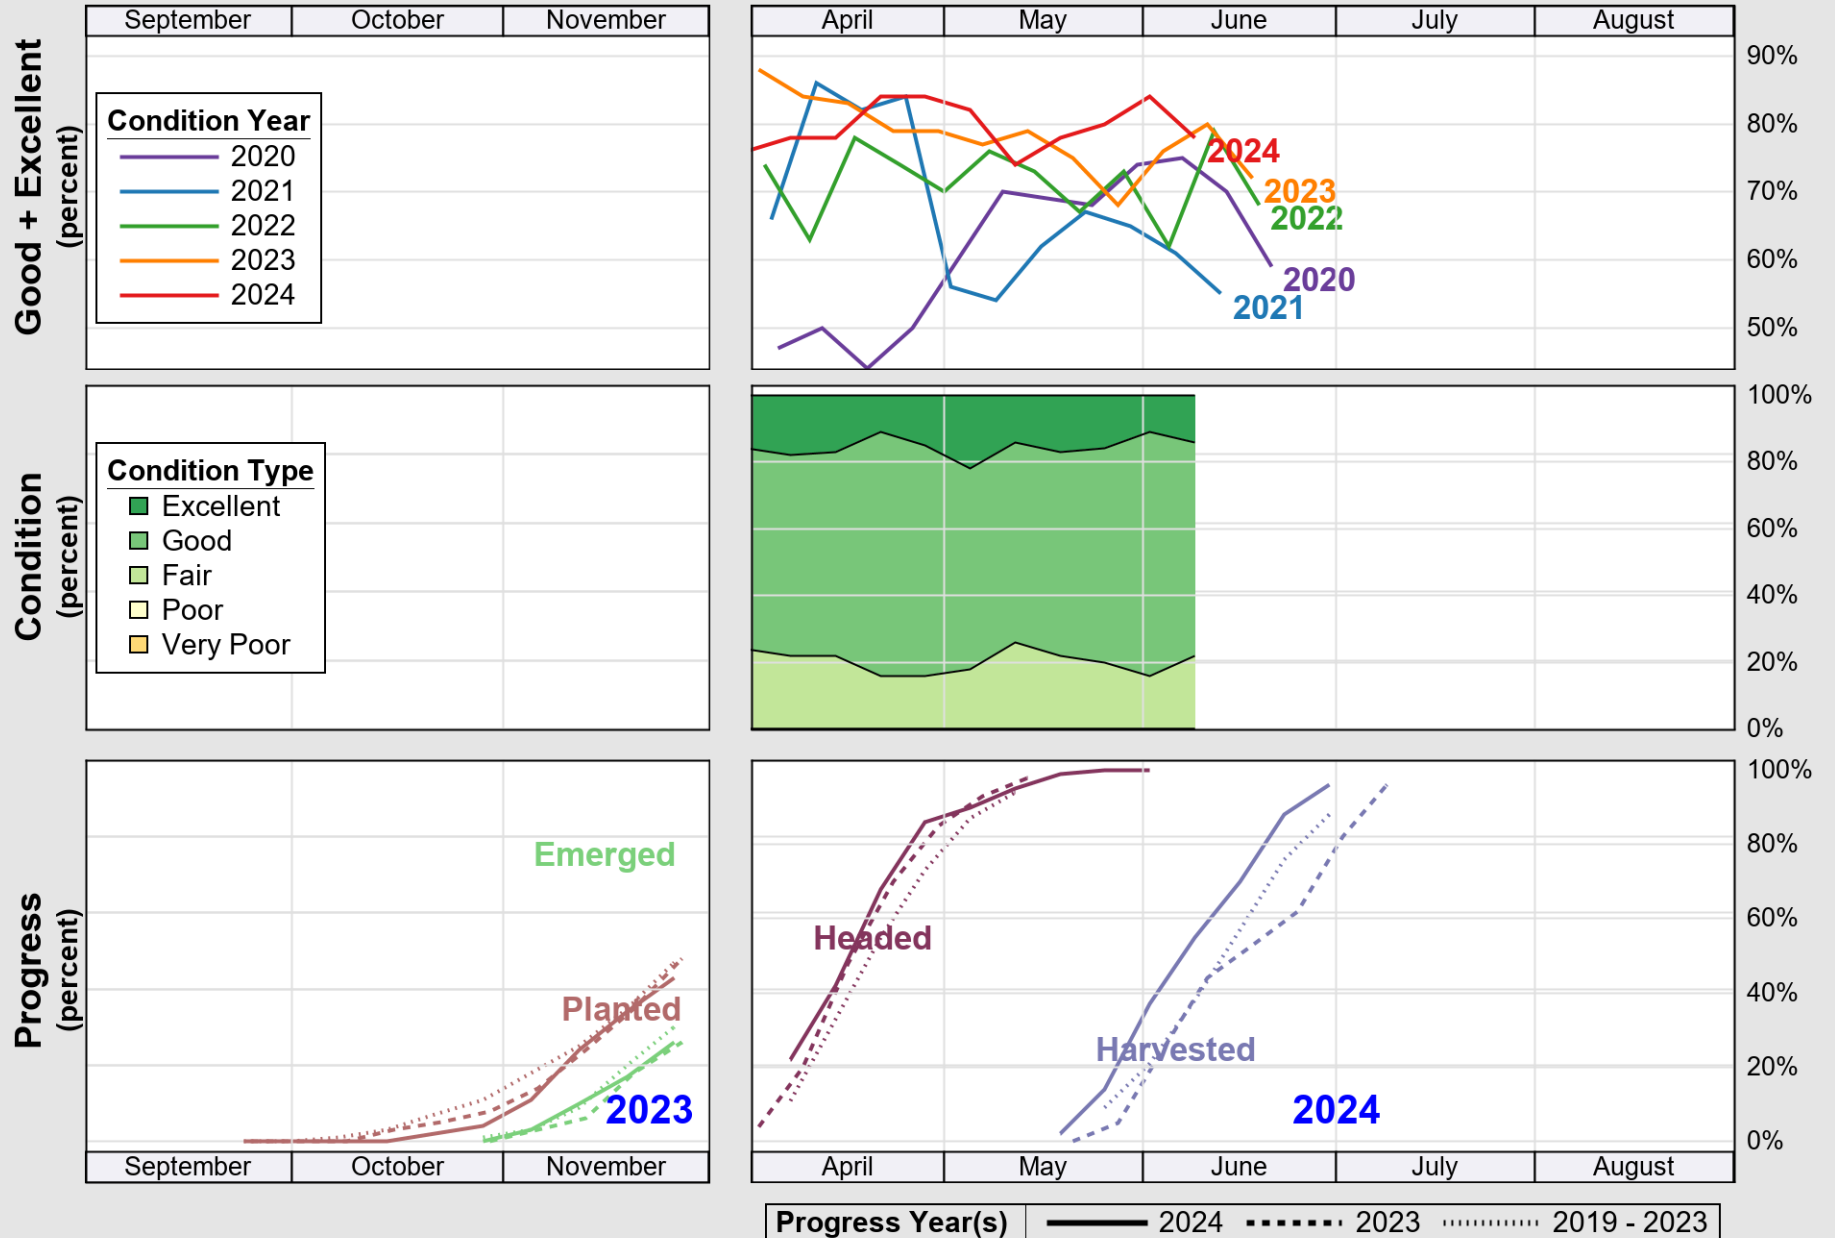

USDA

Crop Progress and Condition: Corn in South Carolina, 2024

NASS

Source: National Agricultural Statistics Service (NASS), Crop Progress Report

USDA

Crop Progress and Condition: Cotton in South Carolina , 2024

NASS

Source: National Agricultural Statistics Service (NASS), Crop Progress Report

USDA Crop Progress and Condition: Pasture and Range in South Carolina , 2024 NASS

Source: National Agricultural Statistics Service (NASS), Crop Progress Report

USDA

Crop Progress and Condition: Peanuts in South Carolina , 2024

NASS

Source: National Agricultural Statistics Service (NASS), Crop Progress Report

USDA

Crop Progress and Condition: Soybeans in South Carolina , 2024

NASS

Source: National Agricultural Statistics Service (NASS), Crop Progress Report

Source: National Agricultural Statistics Service (NASS), Crop Progress Report