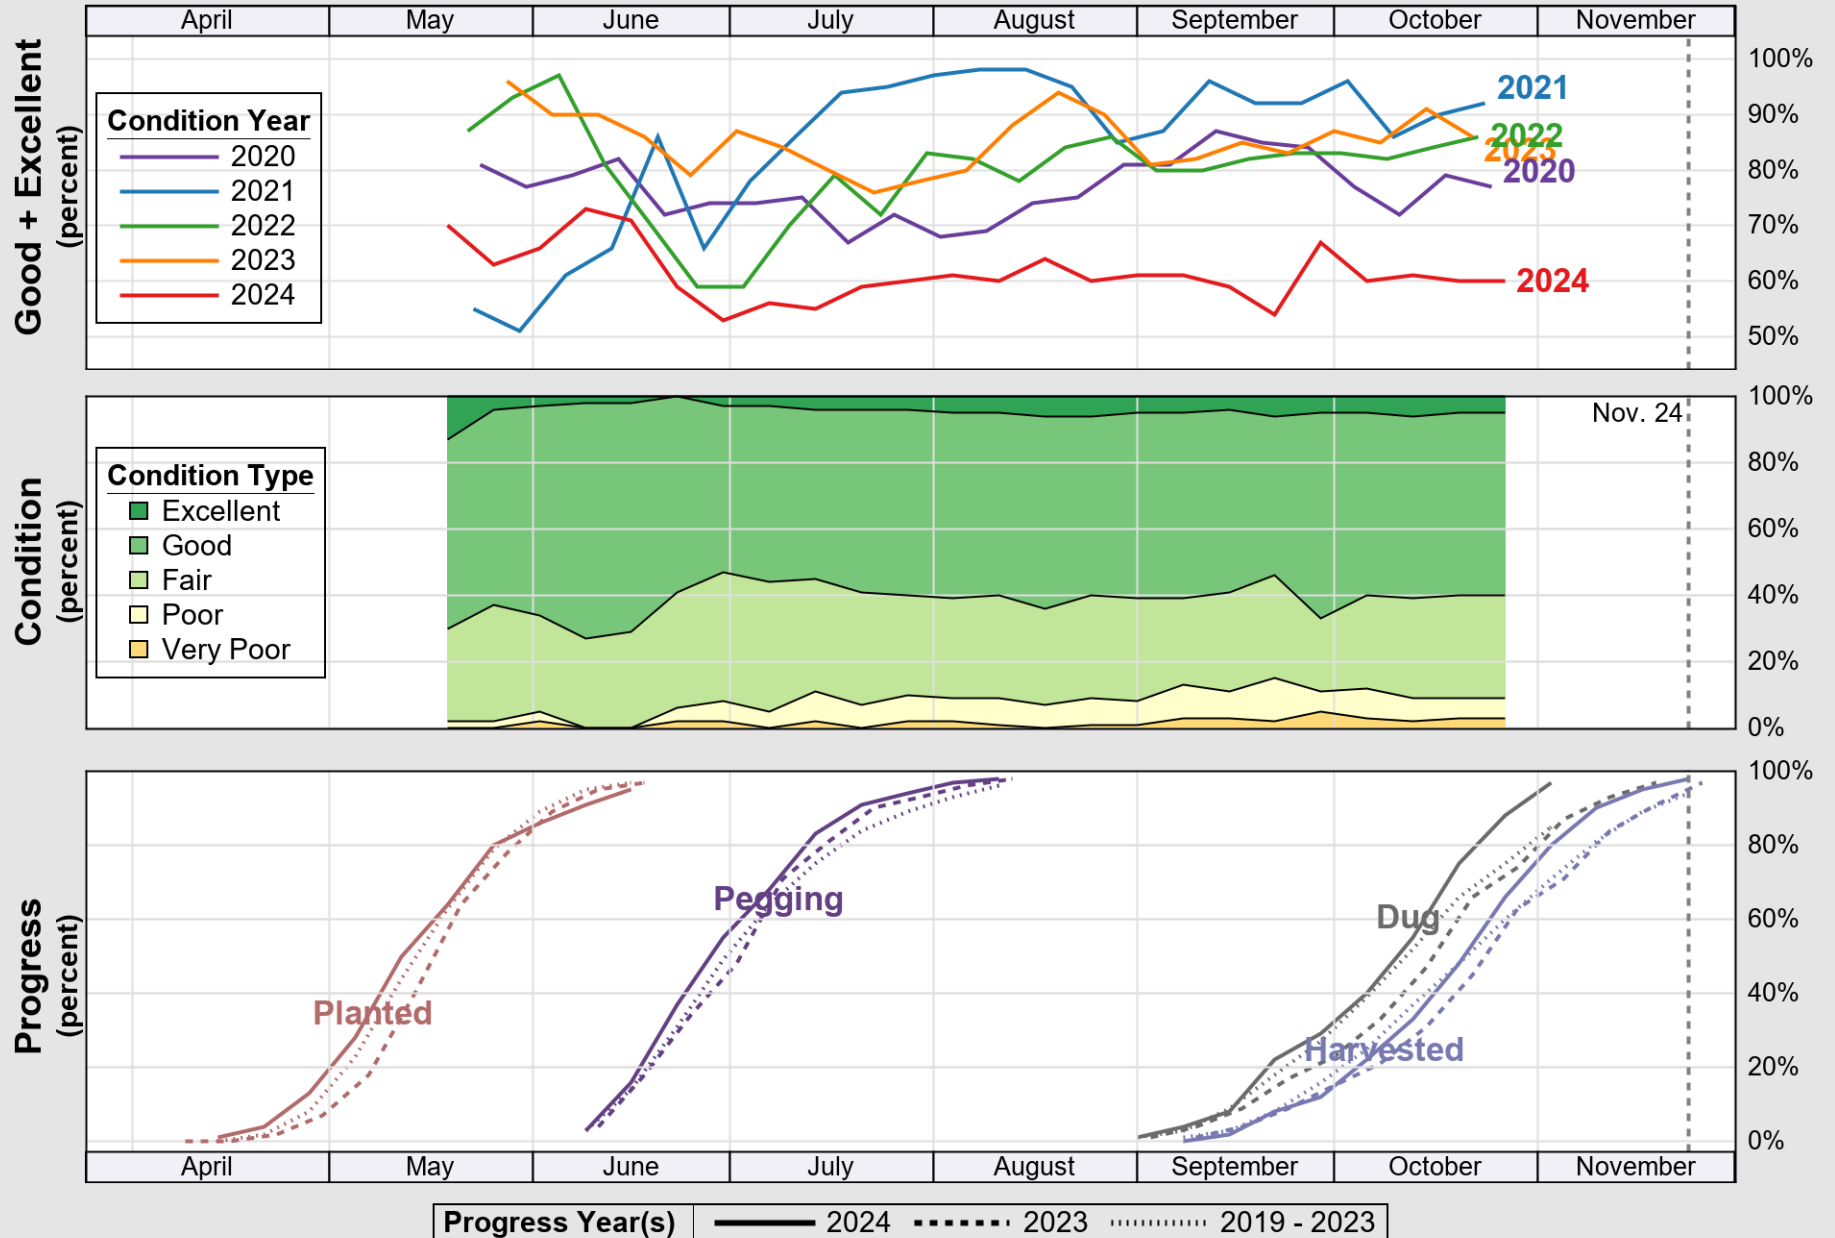

USDA

Crop Progress and Condition: Corn in South Carolina, 2024

NASS

Source: National Agricultural Statistics Service (NASS), Crop Progress Report

USDA

Crop Progress and Condition: Cotton in South Carolina , 2024

NASS

Source: National Agricultural Statistics Service (NASS), Crop Progress Report

USDA Crop Progress and Condition: Pasture and Range in South Carolina , 2024 NASS

Source: National Agricultural Statistics Service (NASS), Crop Progress Report

USDA

Crop Progress and Condition: Peanuts in South Carolina , 2024

NASS

Source: National Agricultural Statistics Service (NASS), Crop Progress Report

USDA

Crop Progress and Condition: Soybeans in South Carolina , 2024

NASS

Source: National Agricultural Statistics Service (NASS), Crop Progress Report

Source: National Agricultural Statistics Service (NASS), Crop Progress Report