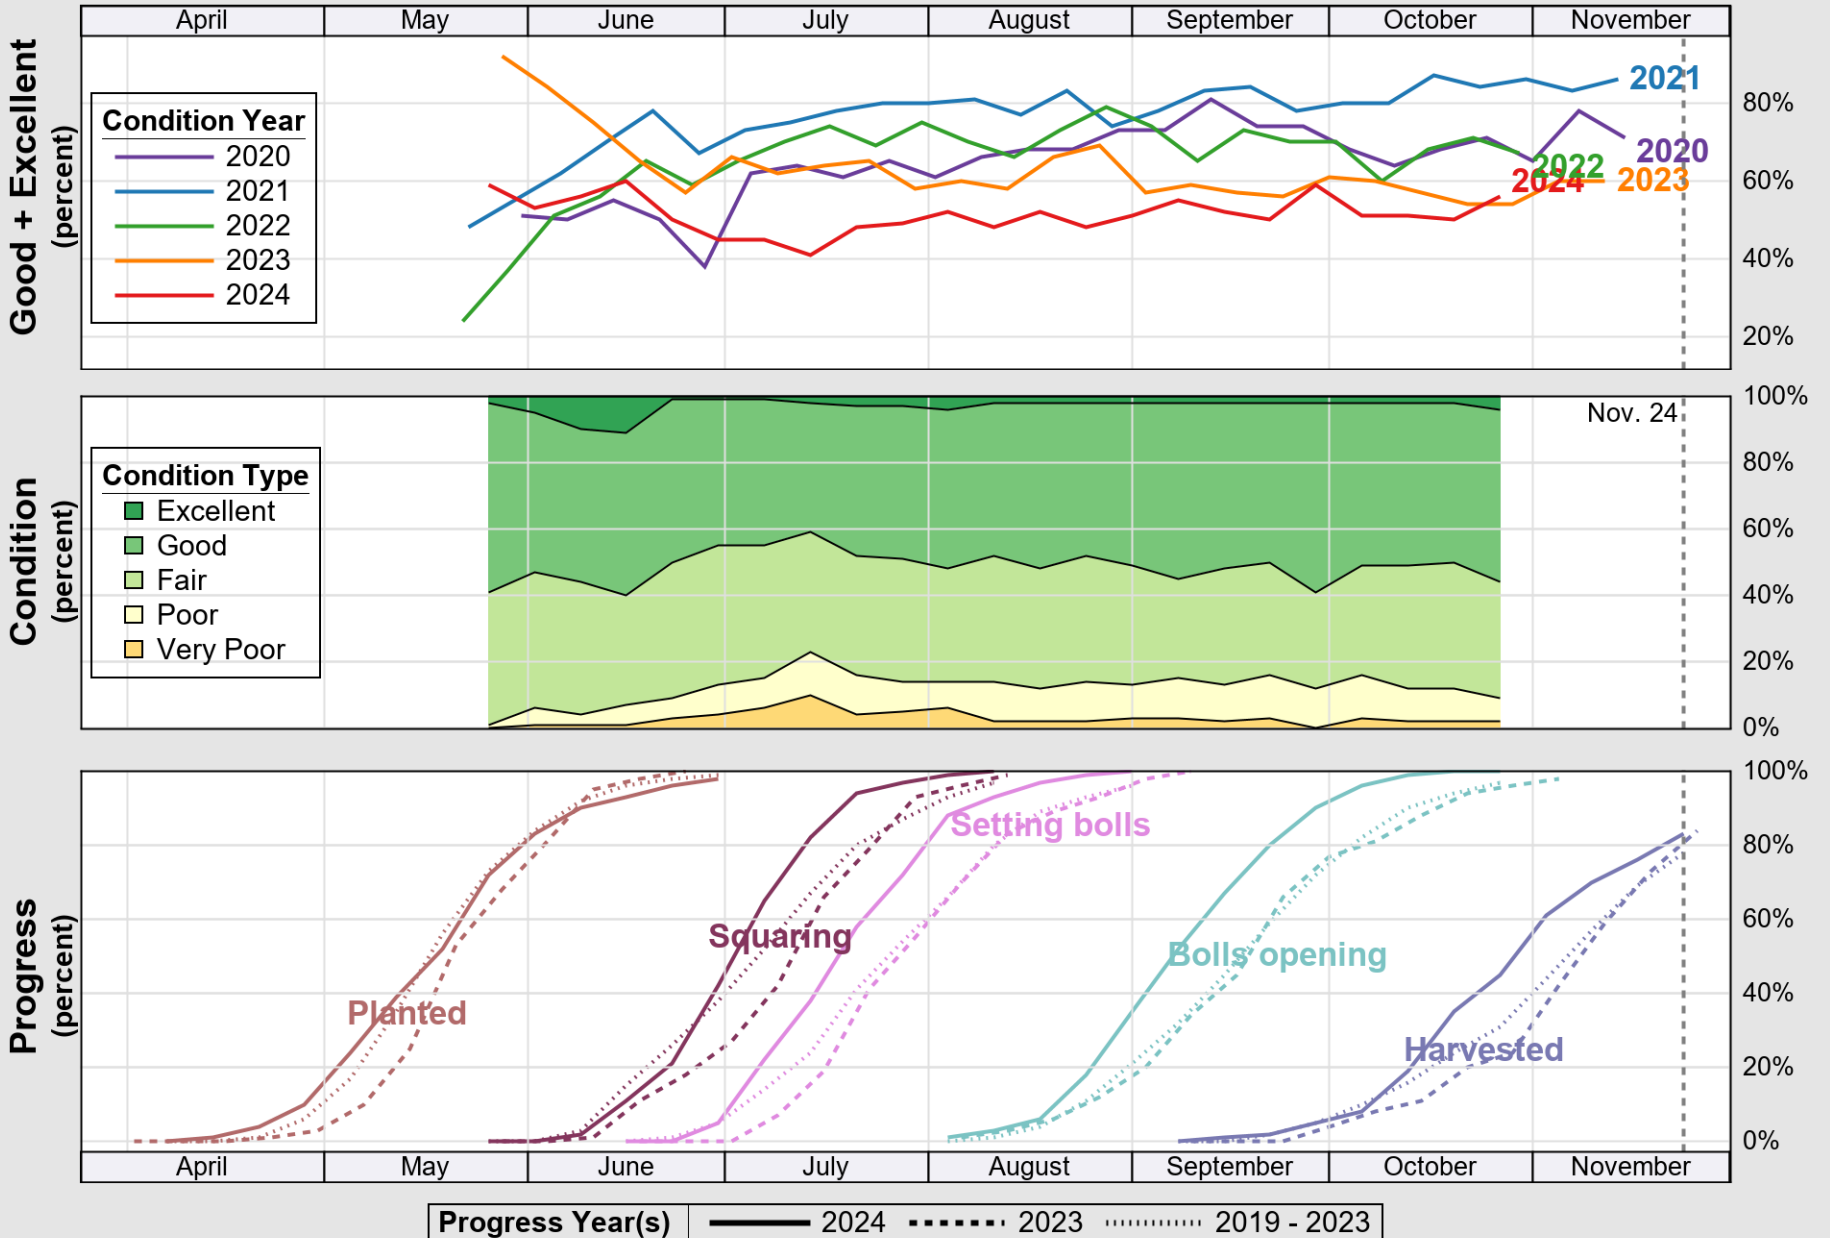

USDA

Crop Progress and Condition: Corn in South Carolina, 2024

NASS

Source: National Agricultural Statistics Service (NASS), Crop Progress Report

USDA

Crop Progress and Condition: Cotton in South Carolina , 2024

NASS

Source: National Agricultural Statistics Service (NASS), Crop Progress Report

USDA Crop Progress and Condition: Pasture and Range in South Carolina , 2024 NASS

Source: National Agricultural Statistics Service (NASS), Crop Progress Report

USDA

Crop Progress and Condition: Peanuts in South Carolina , 2024

NASS

Source: National Agricultural Statistics Service (NASS), Crop Progress Report

USDA

Crop Progress and Condition: Soybeans in South Carolina , 2024

NASS

Source: National Agricultural Statistics Service (NASS), Crop Progress Report

Source: National Agricultural Statistics Service (NASS), Crop Progress Report