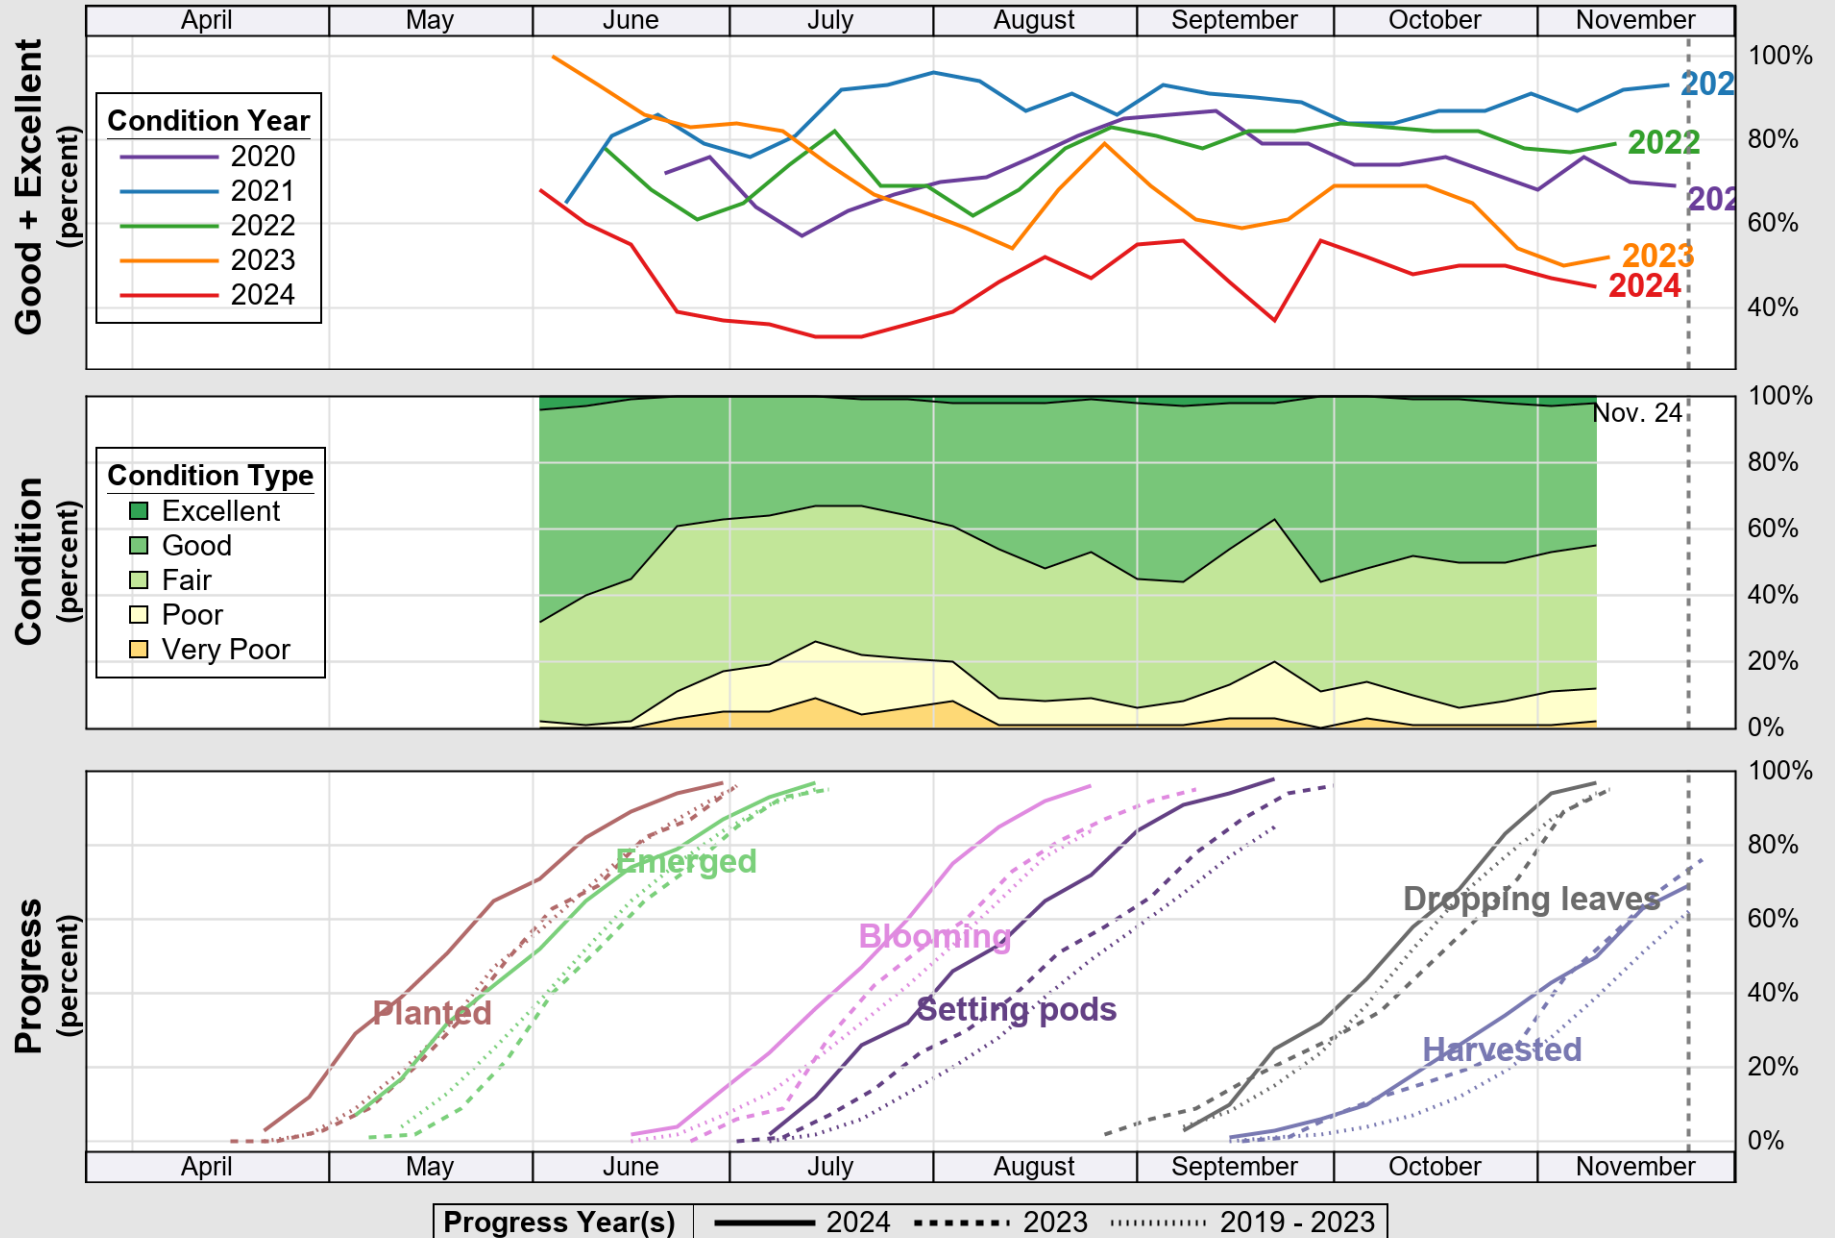

USDA

Crop Progress and Condition: Corn in South Carolina, 2024

NASS

Source: National Agricultural Statistics Service (NASS), Crop Progress Report

USDA

Crop Progress and Condition: Cotton in South Carolina , 2024

NASS

Source: National Agricultural Statistics Service (NASS), Crop Progress Report

USDA Crop Progress and Condition: Pasture and Range in South Carolina , 2024 NASS

Source: National Agricultural Statistics Service (NASS), Crop Progress Report

USDA

Crop Progress and Condition: Peanuts in South Carolina , 2024

NASS

Source: National Agricultural Statistics Service (NASS), Crop Progress Report

USDA

Crop Progress and Condition: Soybeans in South Carolina , 2024

NASS

Source: National Agricultural Statistics Service (NASS), Crop Progress Report

Source: National Agricultural Statistics Service (NASS), Crop Progress Report