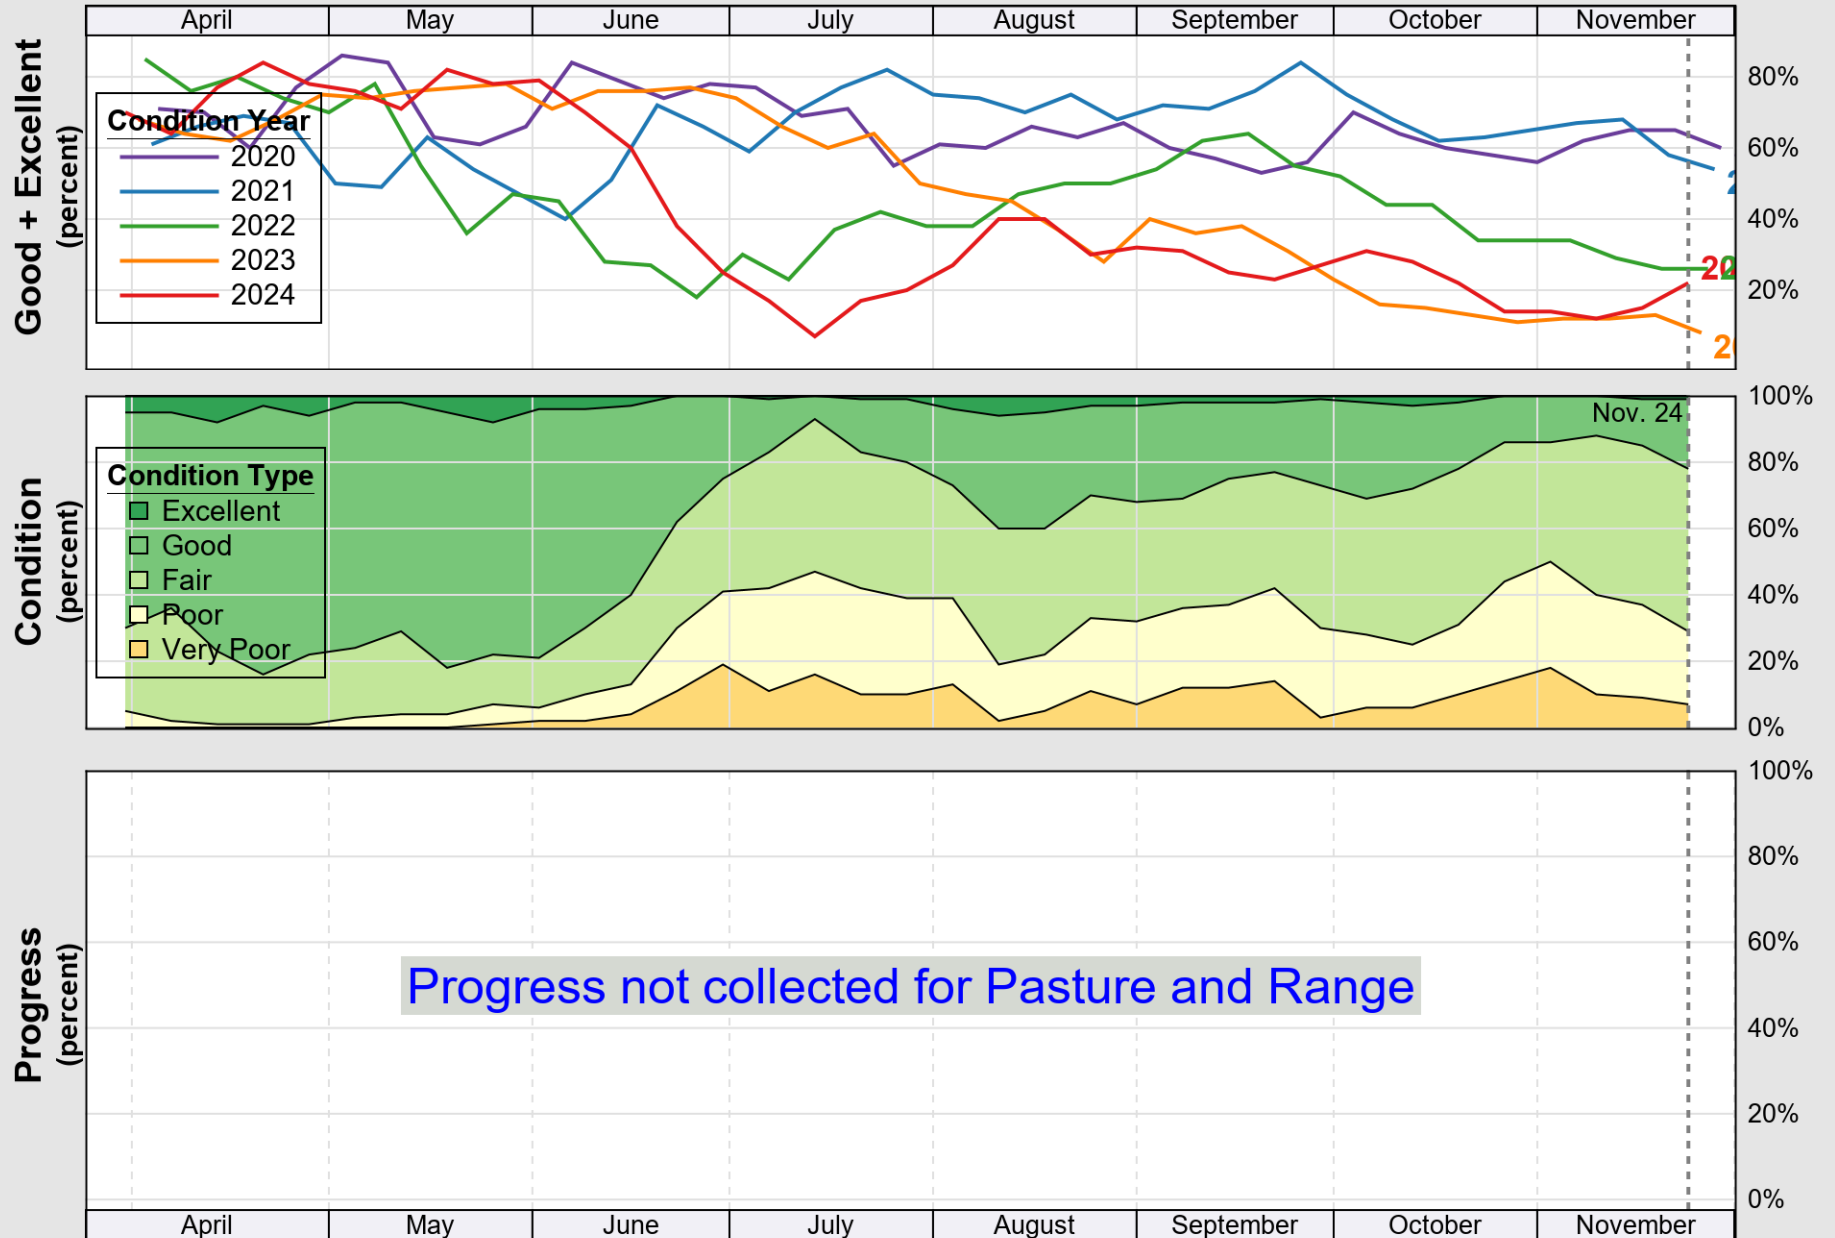

USDA

Crop Progress and Condition: Corn in South Carolina, 2024

NASS

Source: National Agricultural Statistics Service (NASS), Crop Progress Report

USDA

Crop Progress and Condition: Cotton in South Carolina , 2024

NASS

Source: National Agricultural Statistics Service (NASS), Crop Progress Report

USDA Crop Progress and Condition: Pasture and Range in South Carolina , 2024 NASS

Source: National Agricultural Statistics Service (NASS), Crop Progress Report

USDA

Crop Progress and Condition: Peanuts in South Carolina , 2024

NASS

Source: National Agricultural Statistics Service (NASS), Crop Progress Report

USDA

Crop Progress and Condition: Soybeans in South Carolina , 2024