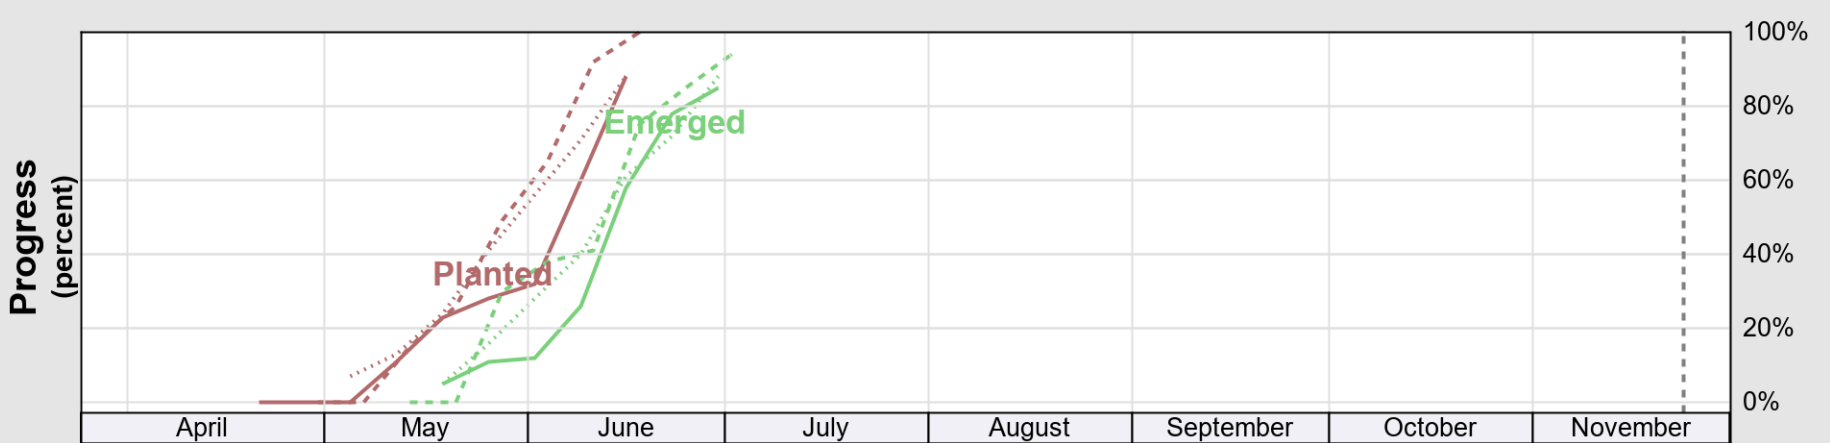

USDA

Crop Progress and Condition: Corn in Rhode Island , 2024

NASS

Progress Year(s) ——— 2024 2023 2019 - 2023

Source: National Agricultural Statistics Service (NASS), Crop Progress Report

USDA Crop Progress and Condition: Pasture and Range in Rhode Island , 2024 **NASS**