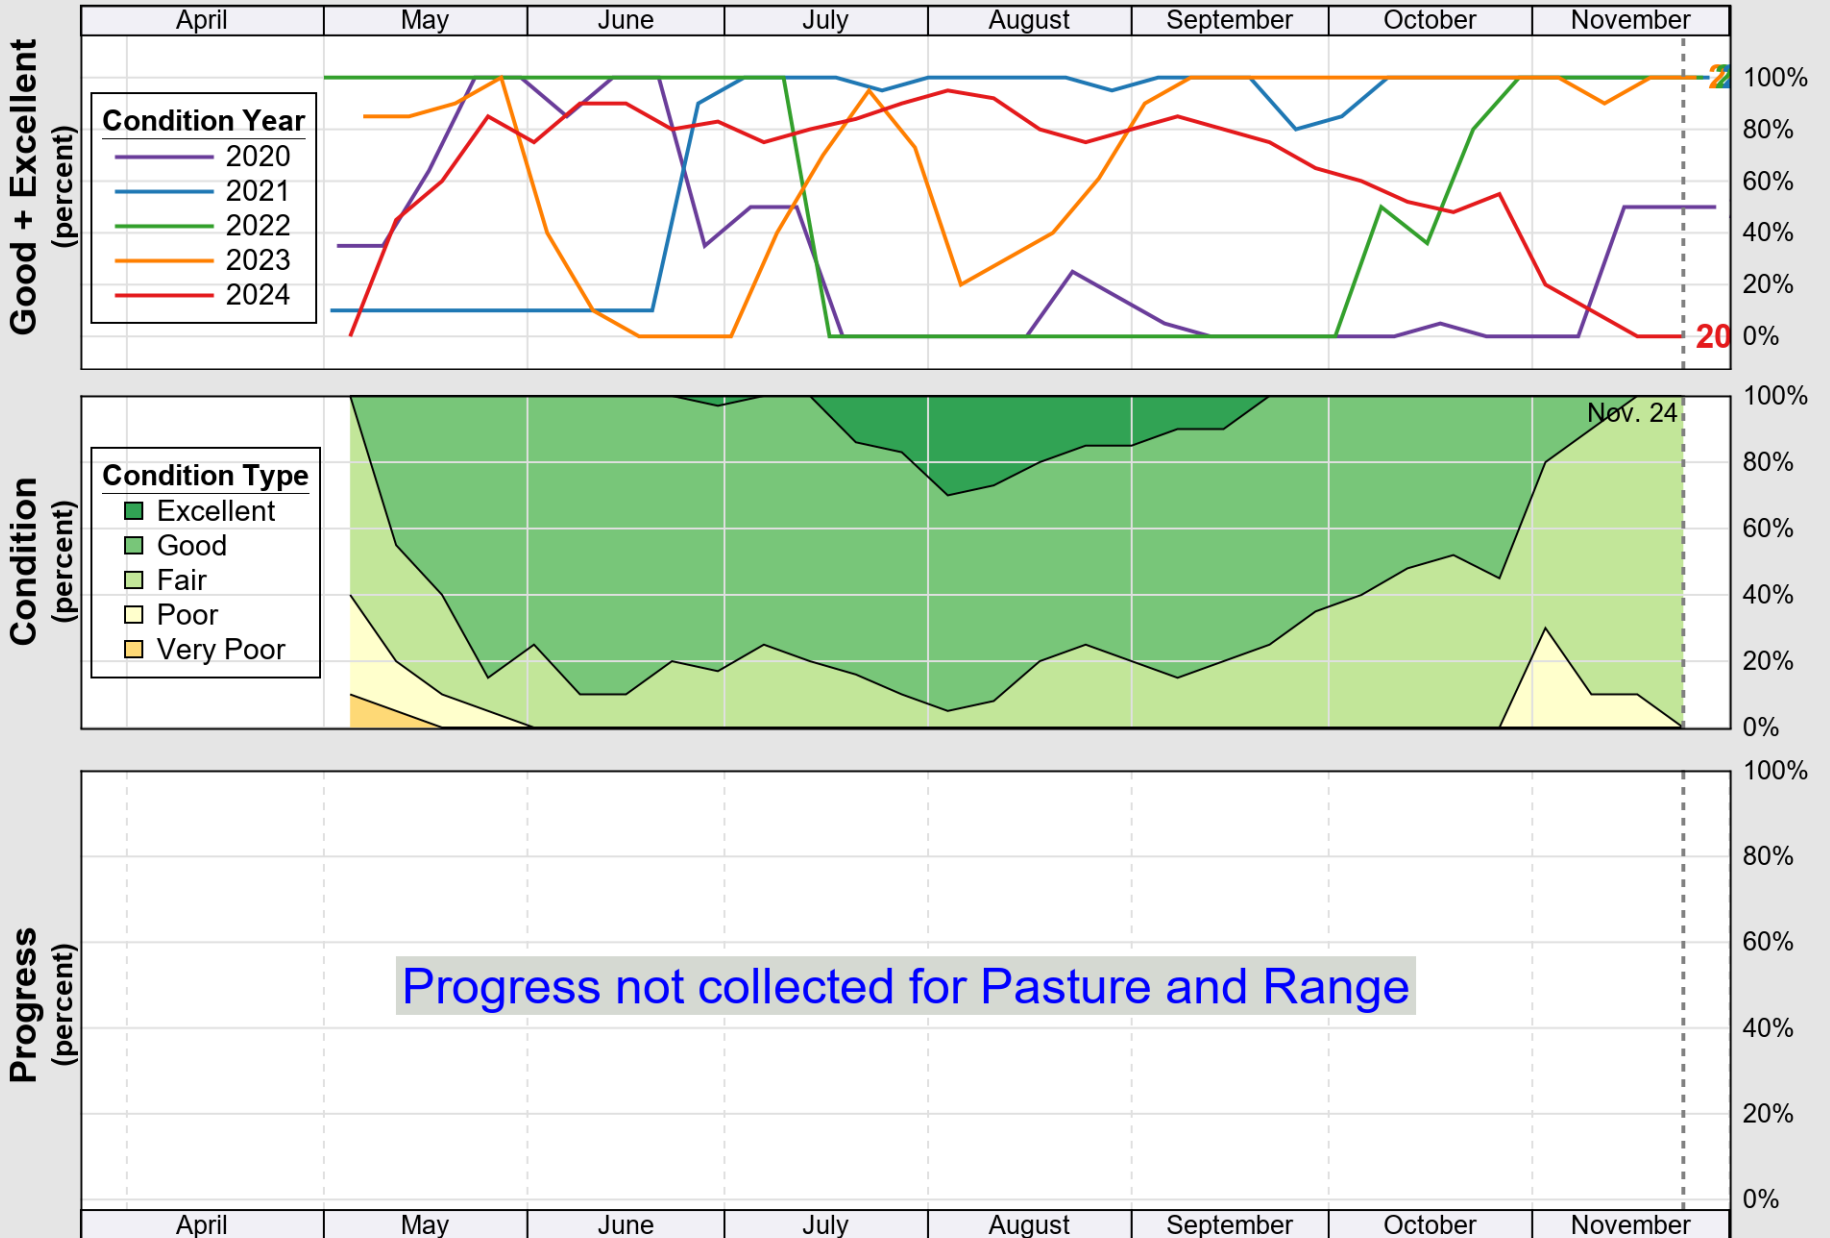

USDA

Crop Progress and Condition: Corn in Rhode Island , 2024

NASS

Progress Year(s) ——— 2024 2023 2019 - 2023

Source: National Agricultural Statistics Service (NASS), Crop Progress Report

USDA Crop Progress and Condition: Pasture and Range in Rhode Island , 2024 **NASS**

Source: National Agricultural Statistics Service (NASS), Crop Progress Report