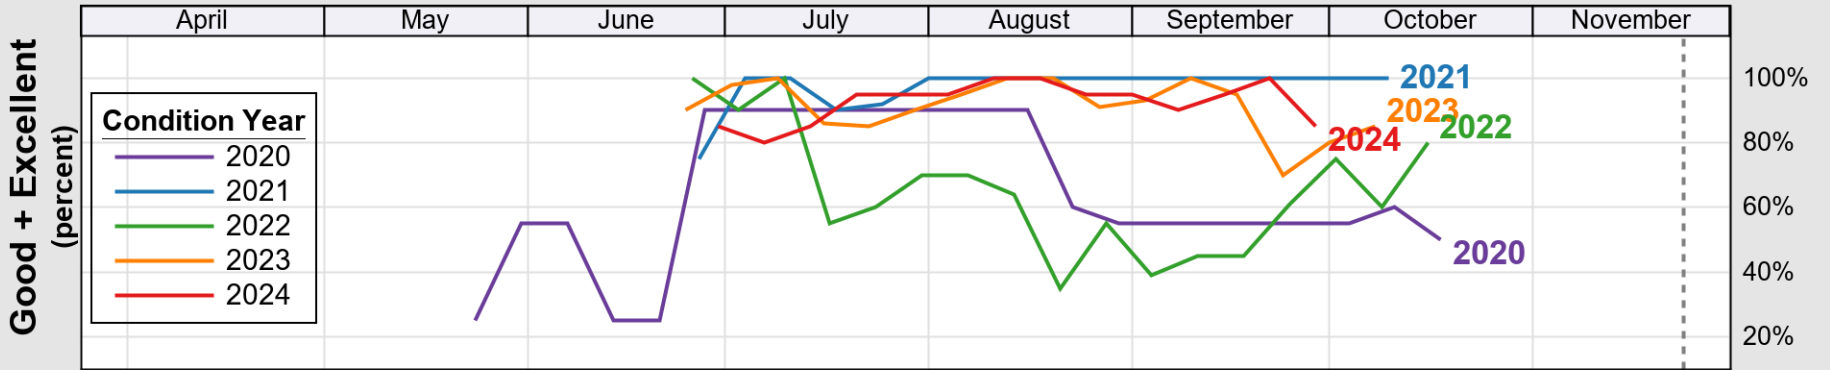

USDA

Crop Progress and Condition: Corn in Rhode Island , 2024

NASS

Progress Year(s) ——— 2024 2023 2019 - 2023

Source: National Agricultural Statistics Service (NASS), Crop Progress Report

USDA Crop Progress and Condition: Pasture and Range in Rhode Island , 2024 **NASS**