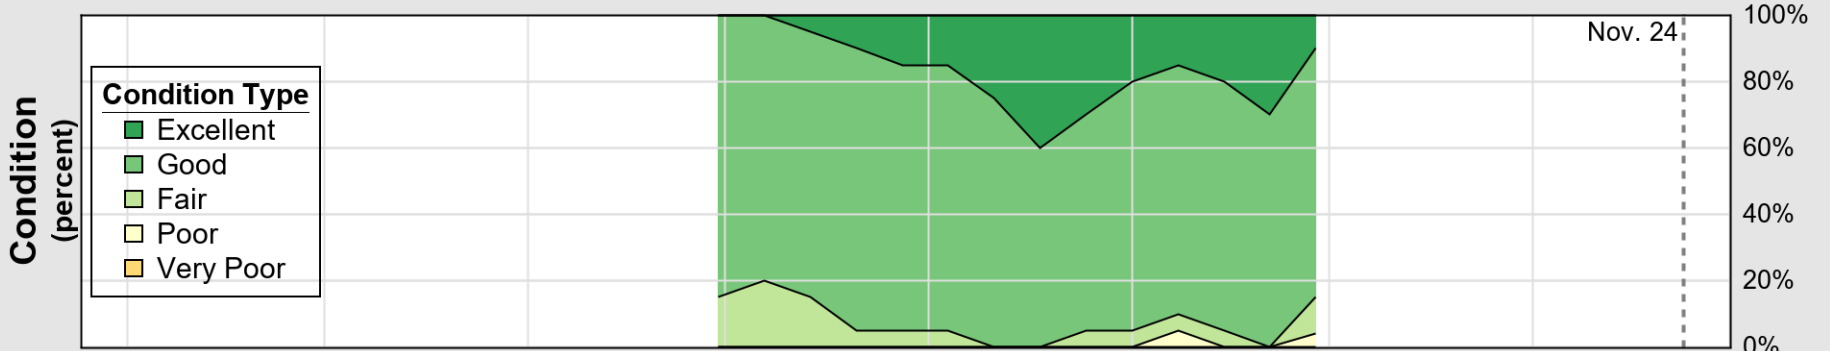

USDA

Crop Progress and Condition: Corn in Rhode Island , 2024

NASS

Progress Year(s) ——— 2024 2023 2019 - 2023

Source: National Agricultural Statistics Service (NASS), Crop Progress Report

USDA Crop Progress and Condition: Pasture and Range in Rhode Island , 2024 **NASS**