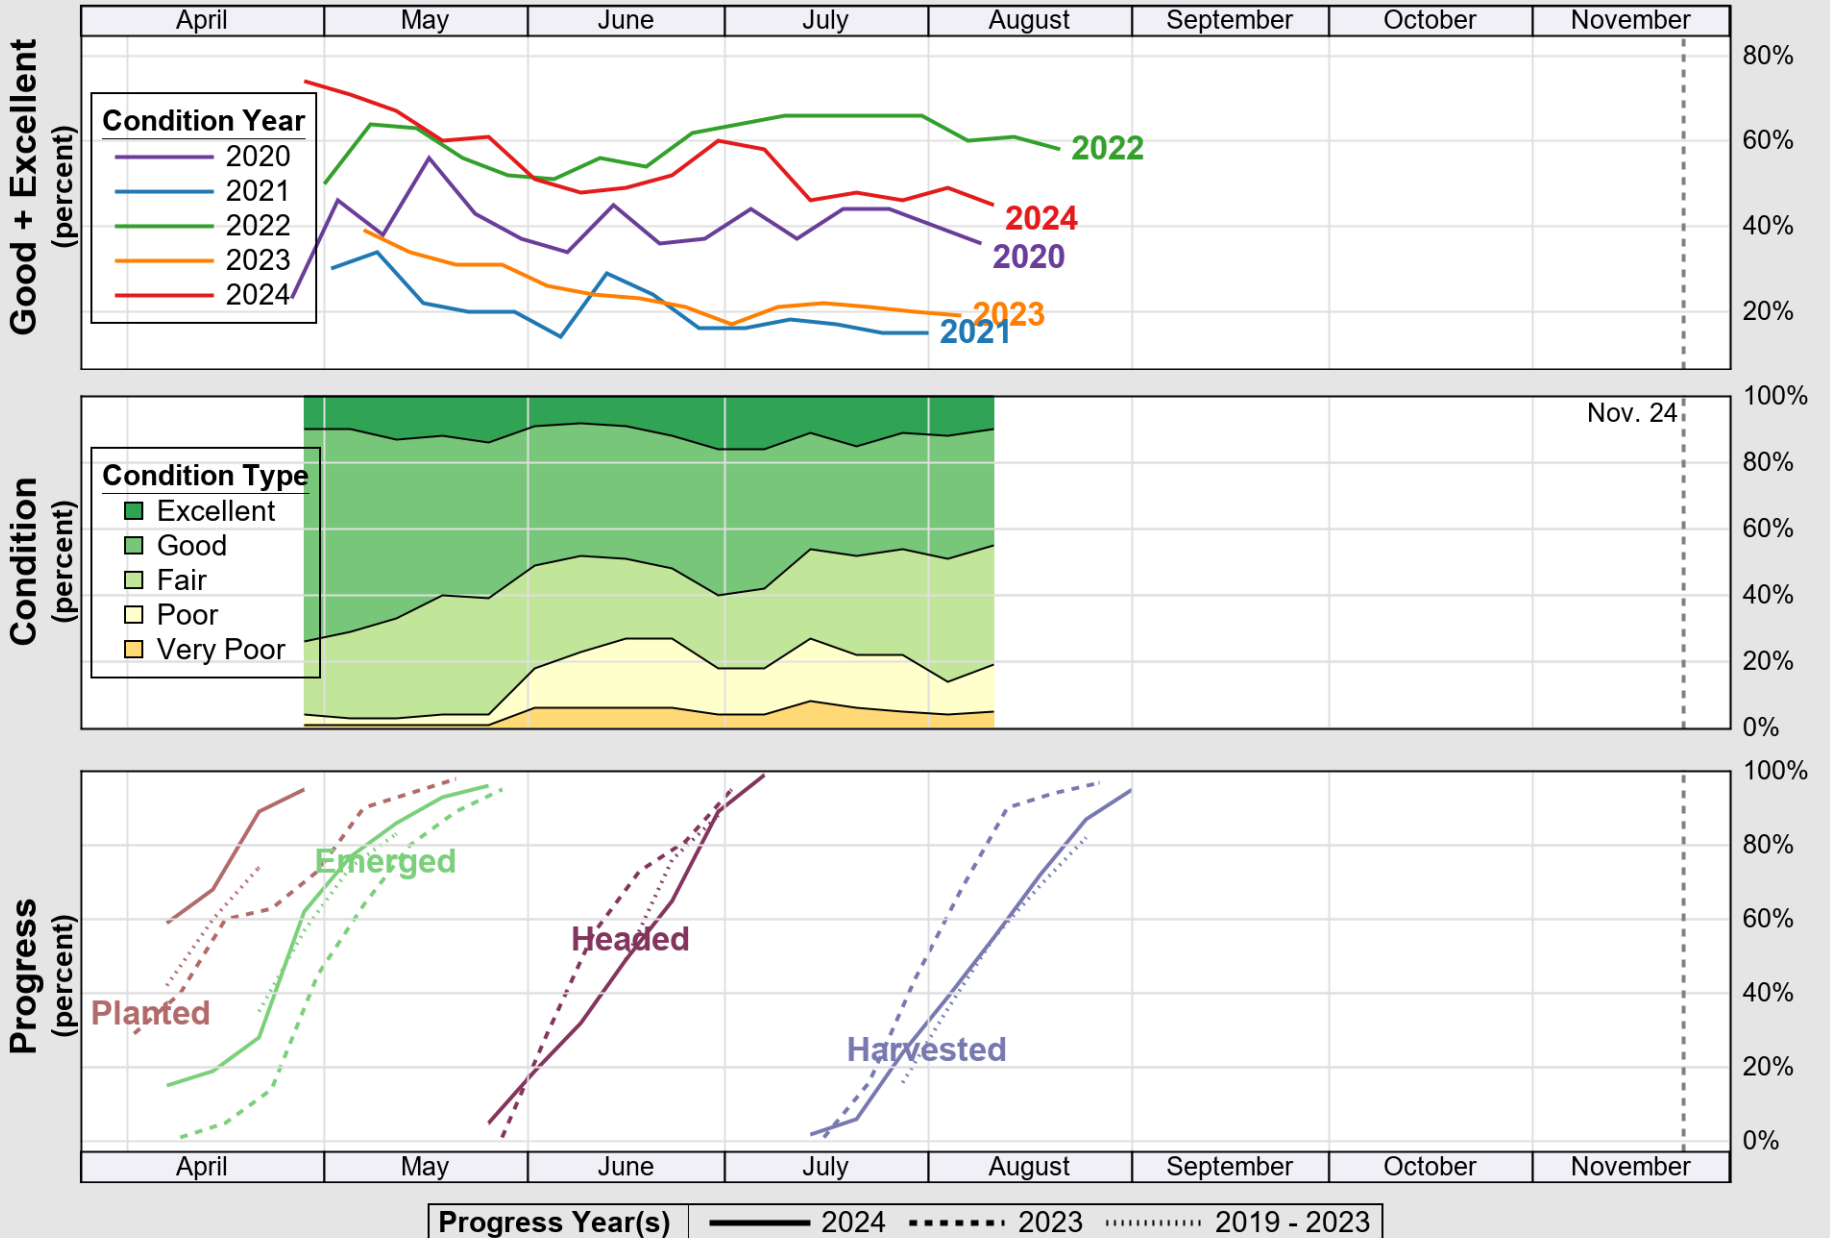

USDA

Crop Progress and Condition: Barley in Oregon , 2024

NASS

Source: National Agricultural Statistics Service (NASS), Crop Progress Report

USDA

Crop Progress and Condition: Corn in Oregon , 2024

NASS

Source: National Agricultural Statistics Service (NASS), Crop Progress Report

USDA

Crop Progress and Condition: Oats in Oregon , 2024

NASS

Source: National Agricultural Statistics Service (NASS), Crop Progress Report

USDA

Crop Progress and Condition: Pasture and Range in Oregon , 2024

NASS

Source: National Agricultural Statistics Service (NASS), Crop Progress Report

USDA

Crop Progress and Condition: Spring Wheat in Oregon , 2024

NASS

Source: National Agricultural Statistics Service (NASS), Crop Progress Report

USDA

Crop Progress and Condition: Sugar Beets in Oregon , 2024

NASS

Source: National Agricultural Statistics Service (NASS), Crop Progress Report

USDA

Crop Progress and Condition: Winter Wheat in Oregon , 2024