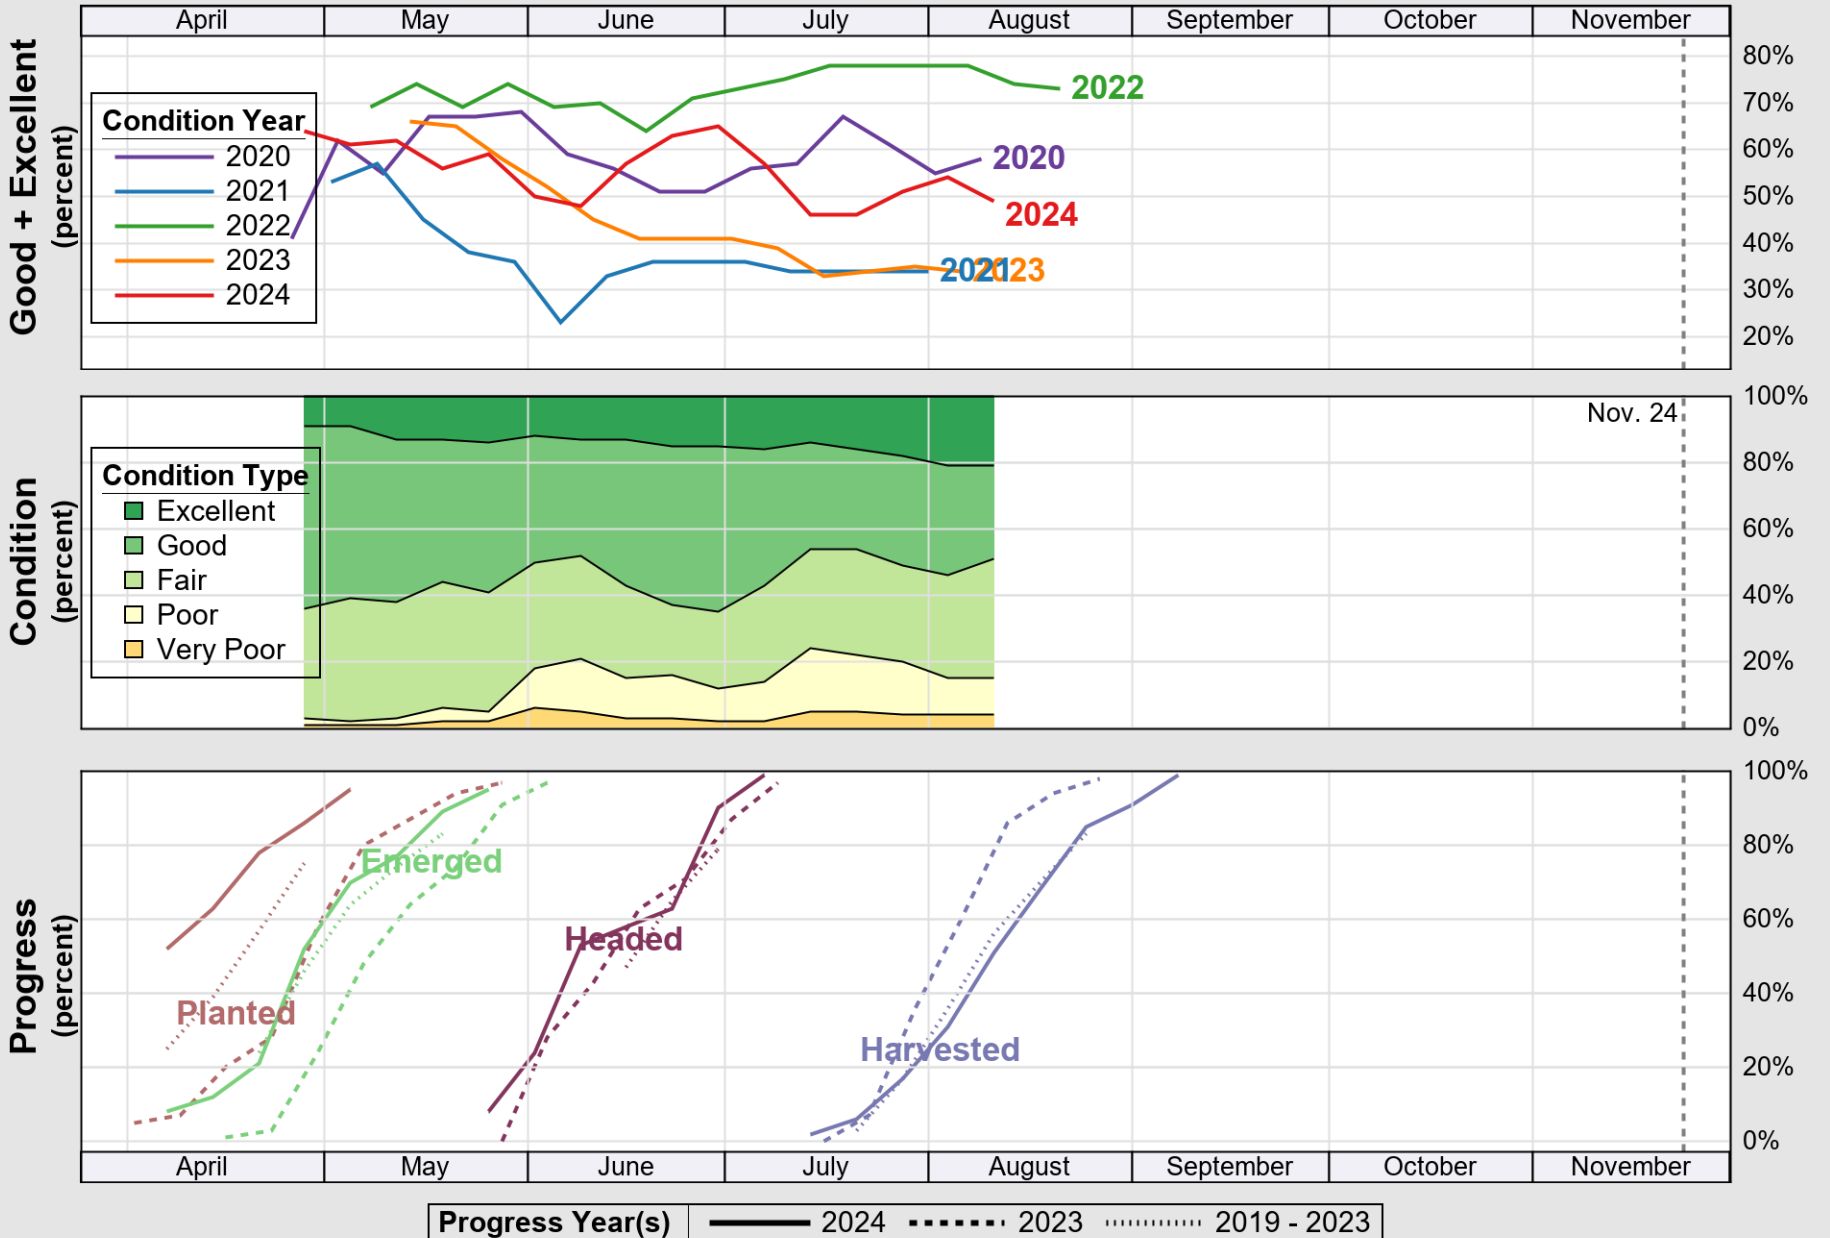

USDA

Crop Progress and Condition: Barley in Oregon , 2024

NASS

Source: National Agricultural Statistics Service (NASS), Crop Progress Report

USDA

Crop Progress and Condition: Corn in Oregon , 2024

NASS

Source: National Agricultural Statistics Service (NASS), Crop Progress Report

USDA

Crop Progress and Condition: Oats in Oregon , 2024

NASS

Source: National Agricultural Statistics Service (NASS), Crop Progress Report

USDA

Crop Progress and Condition: Pasture and Range in Oregon , 2024

NASS

Source: National Agricultural Statistics Service (NASS), Crop Progress Report

USDA

Crop Progress and Condition: Spring Wheat in Oregon , 2024

NASS

Source: National Agricultural Statistics Service (NASS), Crop Progress Report

USDA

Crop Progress and Condition: Sugar Beets in Oregon , 2024

NASS

Source: National Agricultural Statistics Service (NASS), Crop Progress Report

USDA

Crop Progress and Condition: Winter Wheat in Oregon , 2024