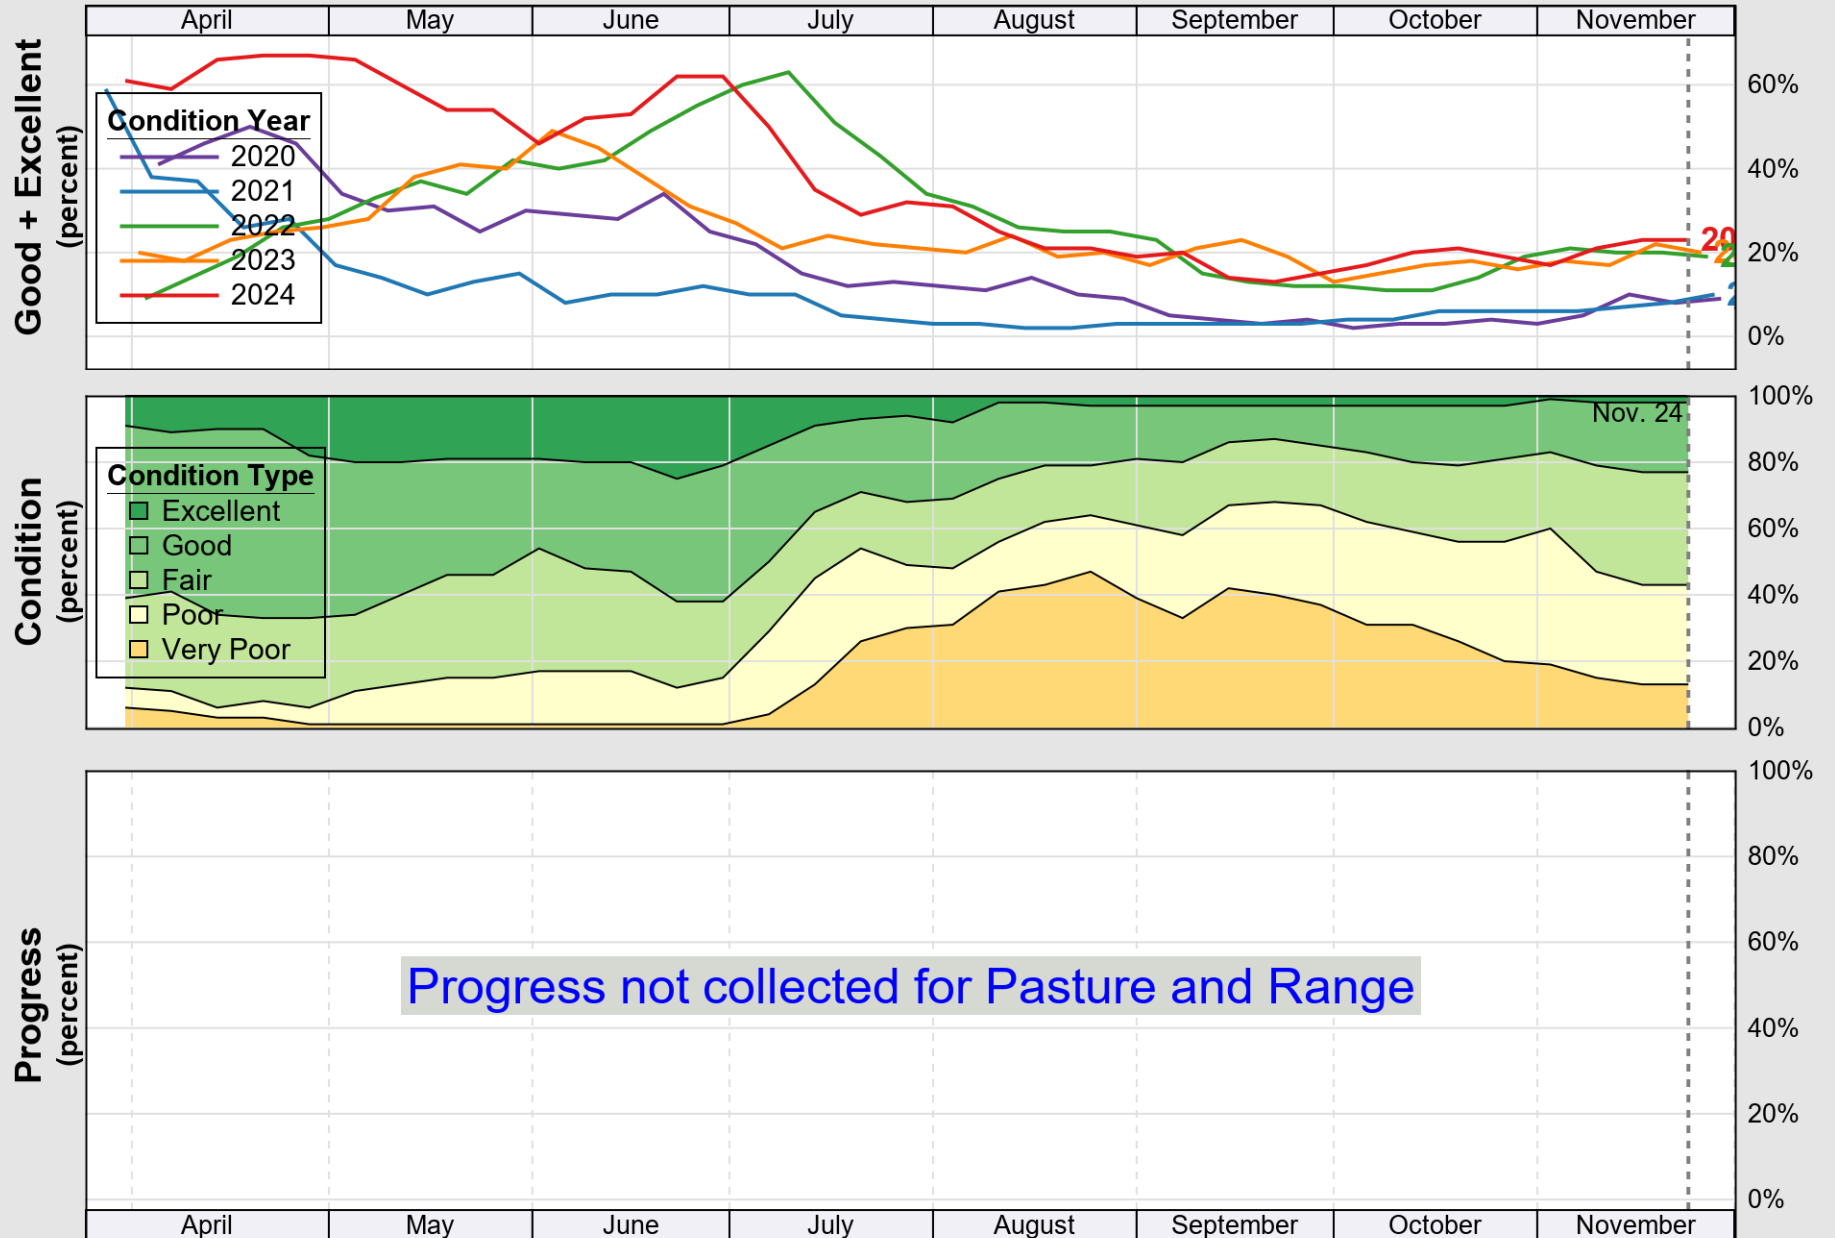

USDA

Crop Progress and Condition: Barley in Oregon , 2024

NASS

Source: National Agricultural Statistics Service (NASS), Crop Progress Report

USDA

Crop Progress and Condition: Corn in Oregon , 2024

NASS

Source: National Agricultural Statistics Service (NASS), Crop Progress Report

USDA

Crop Progress and Condition: Oats in Oregon , 2024

NASS

Source: National Agricultural Statistics Service (NASS), Crop Progress Report

USDA

Crop Progress and Condition: Pasture and Range in Oregon , 2024

NASS

Source: National Agricultural Statistics Service (NASS), Crop Progress Report

USDA

Crop Progress and Condition: Spring Wheat in Oregon , 2024

NASS

Source: National Agricultural Statistics Service (NASS), Crop Progress Report

USDA

Crop Progress and Condition: Sugar Beets in Oregon , 2024

NASS

Source: National Agricultural Statistics Service (NASS), Crop Progress Report

USDA

Crop Progress and Condition: Winter Wheat in Oregon , 2024