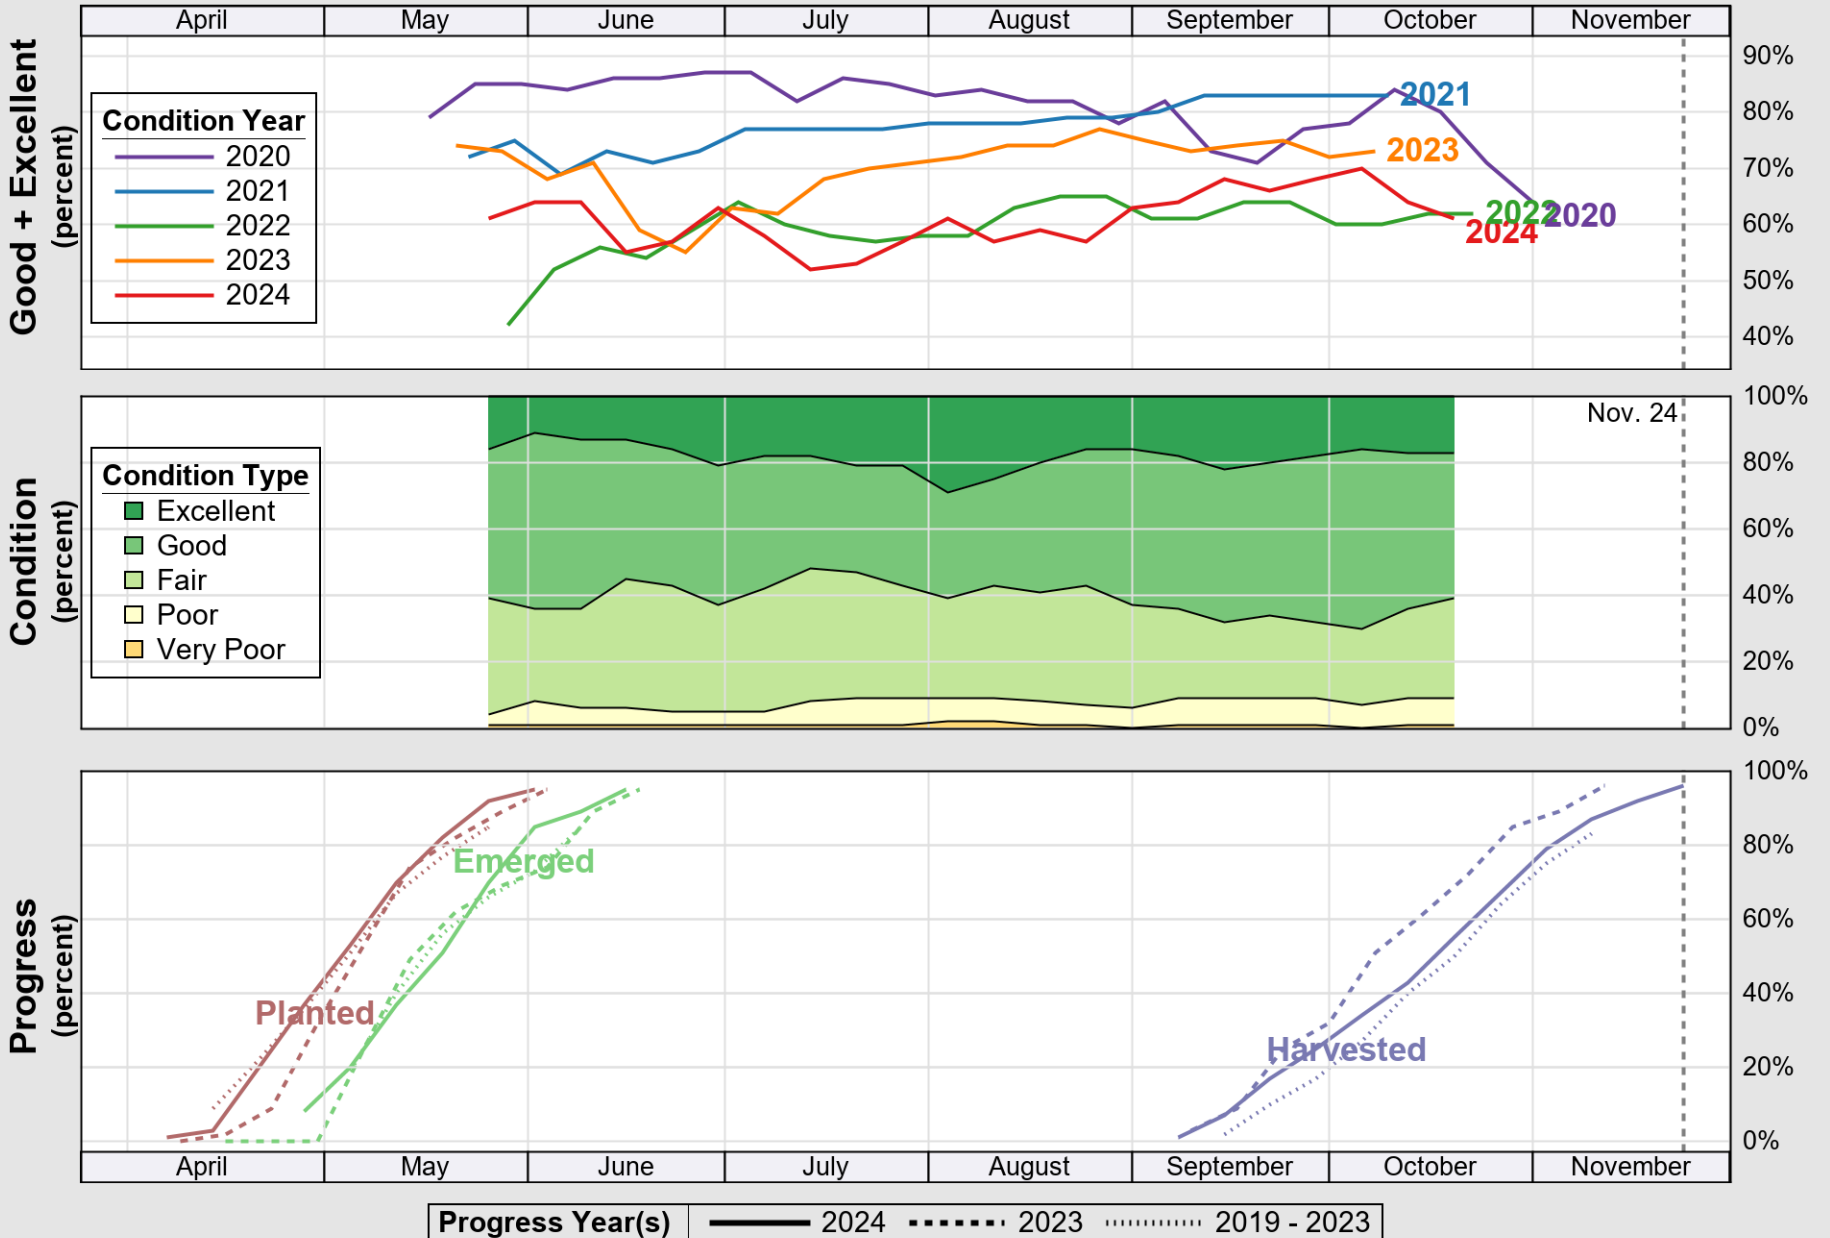

USDA

Crop Progress and Condition: Barley in Oregon , 2024

NASS

Source: National Agricultural Statistics Service (NASS), Crop Progress Report

USDA

Crop Progress and Condition: Corn in Oregon , 2024

NASS

Source: National Agricultural Statistics Service (NASS), Crop Progress Report

USDA

Crop Progress and Condition: Oats in Oregon , 2024

NASS

Source: National Agricultural Statistics Service (NASS), Crop Progress Report

USDA

Crop Progress and Condition: Pasture and Range in Oregon , 2024

NASS

Source: National Agricultural Statistics Service (NASS), Crop Progress Report

USDA

Crop Progress and Condition: Spring Wheat in Oregon , 2024

NASS

Source: National Agricultural Statistics Service (NASS), Crop Progress Report

USDA

Crop Progress and Condition: Sugar Beets in Oregon , 2024

NASS

Source: National Agricultural Statistics Service (NASS), Crop Progress Report

USDA

Crop Progress and Condition: Winter Wheat in Oregon , 2024