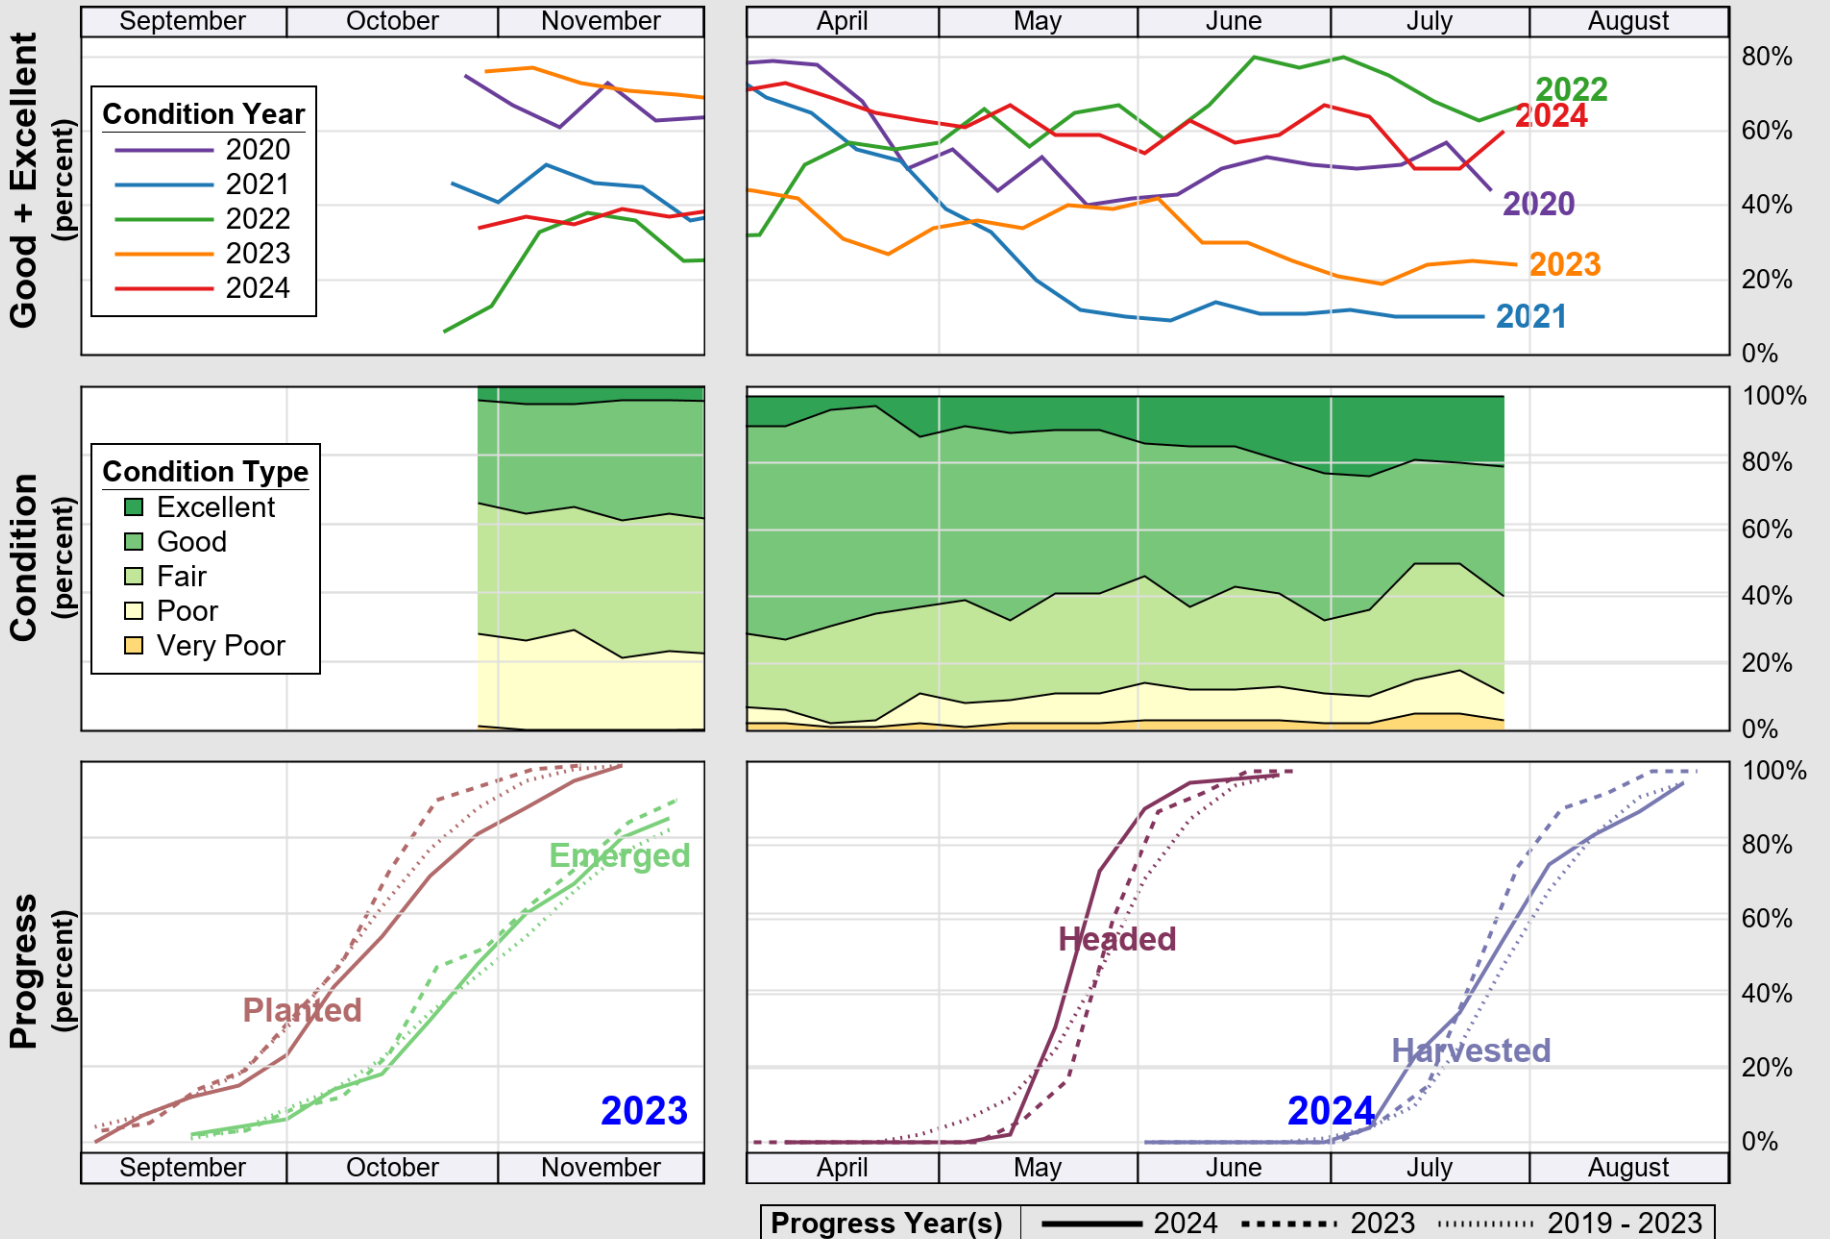

USDA

Crop Progress and Condition: Barley in Oregon , 2024

NASS

Source: National Agricultural Statistics Service (NASS), Crop Progress Report

USDA

Crop Progress and Condition: Corn in Oregon , 2024

NASS

Source: National Agricultural Statistics Service (NASS), Crop Progress Report

NASS

Source: National Agricultural Statistics Service (NASS), Crop Progress Report

USDA

Crop Progress and Condition: Spring Wheat in Oregon , 2024

NASS

Source: National Agricultural Statistics Service (NASS), Crop Progress Report

USDA

Crop Progress and Condition: Sugar Beets in Oregon , 2024

NASS

Source: National Agricultural Statistics Service (NASS), Crop Progress Report

USDA

Crop Progress and Condition: Winter Wheat in Oregon , 2024

NASS

Source: National Agricultural Statistics Service (NASS), Crop Progress Report