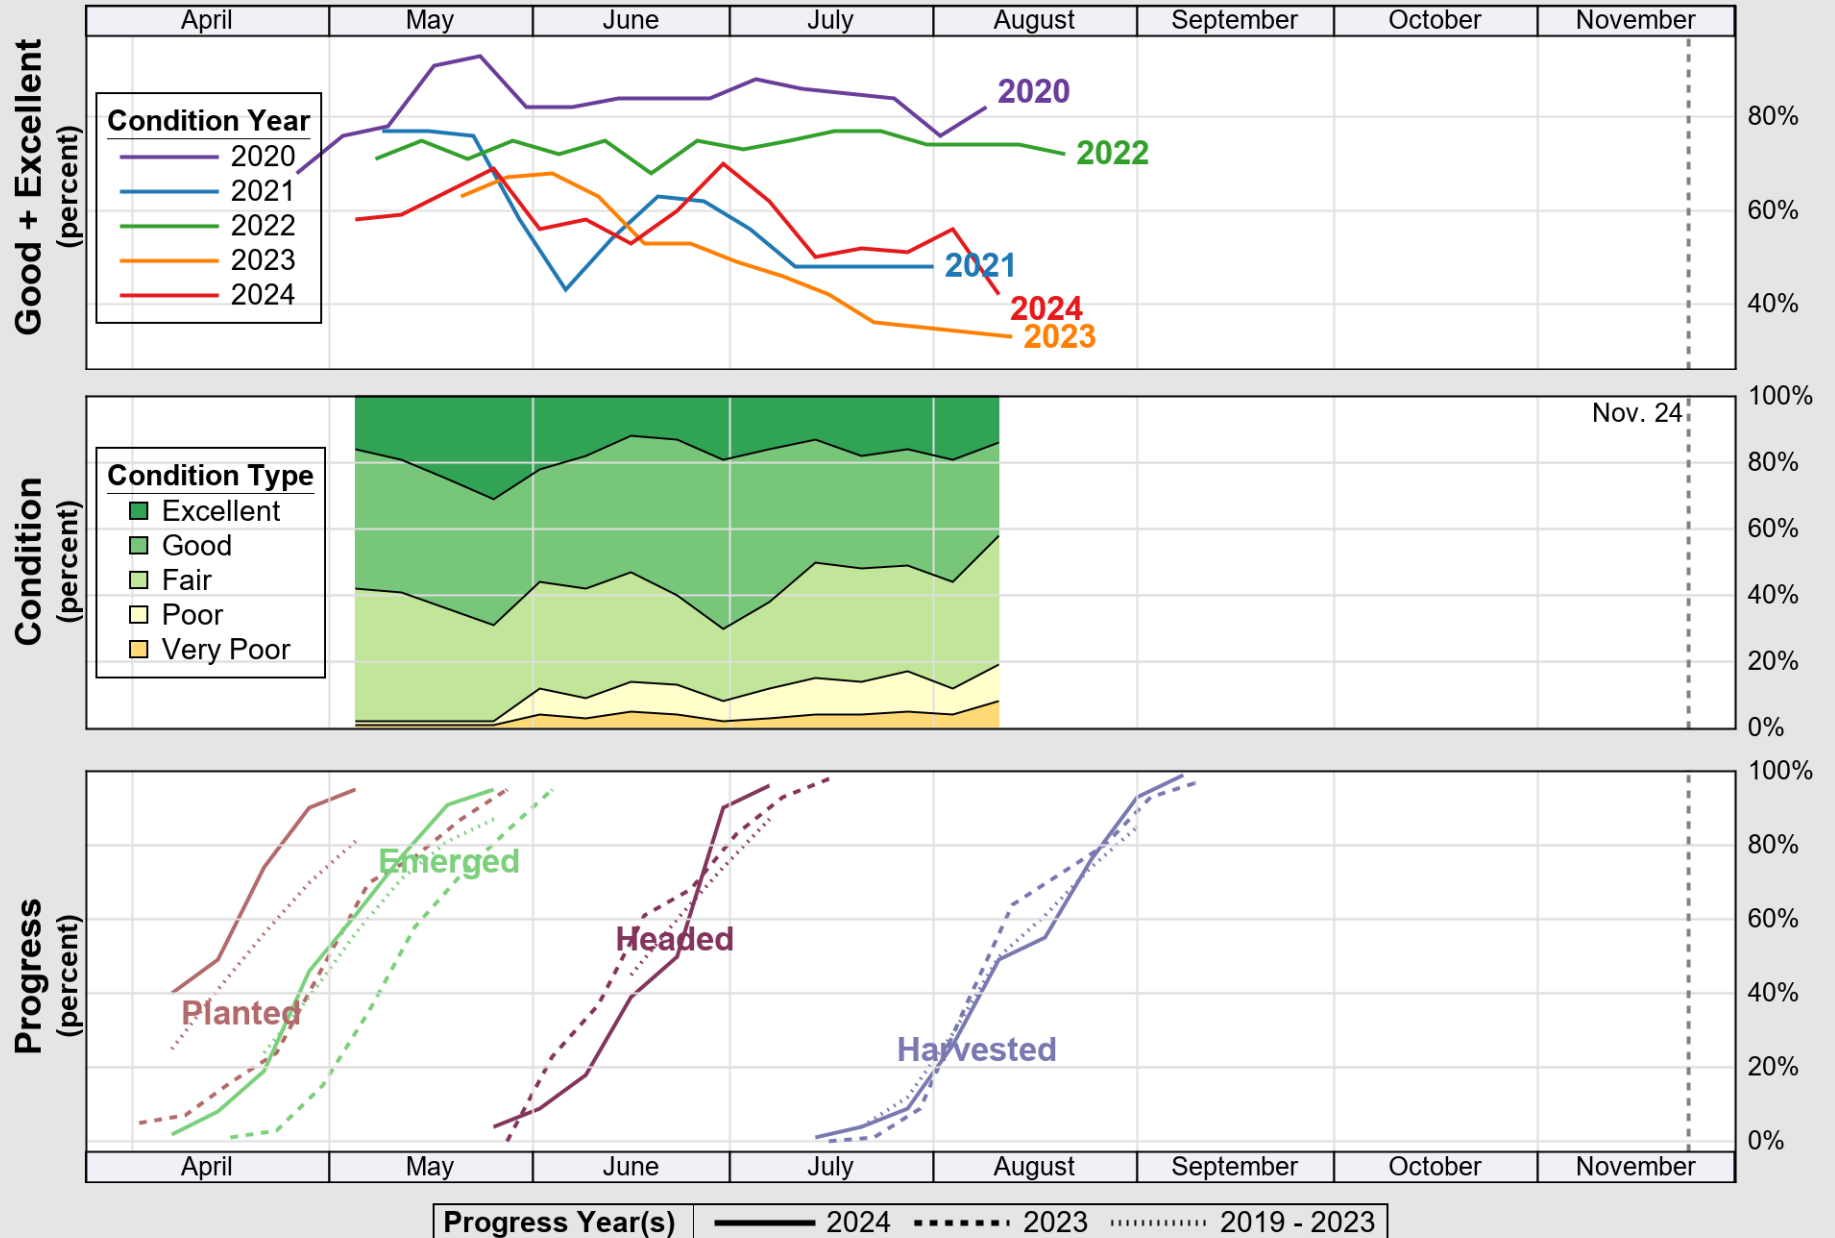

USDA

Crop Progress and Condition: Barley in Oregon , 2024

NASS

Source: National Agricultural Statistics Service (NASS), Crop Progress Report

USDA

Crop Progress and Condition: Corn in Oregon , 2024

NASS

Source: National Agricultural Statistics Service (NASS), Crop Progress Report

USDA

Crop Progress and Condition: Oats in Oregon , 2024

NASS

Source: National Agricultural Statistics Service (NASS), Crop Progress Report

USDA

Crop Progress and Condition: Pasture and Range in Oregon , 2024

NASS

Source: National Agricultural Statistics Service (NASS), Crop Progress Report

USDA

Crop Progress and Condition: Spring Wheat in Oregon , 2024

NASS

Source: National Agricultural Statistics Service (NASS), Crop Progress Report

USDA

Crop Progress and Condition: Sugar Beets in Oregon , 2024

NASS

Source: National Agricultural Statistics Service (NASS), Crop Progress Report

USDA

Crop Progress and Condition: Winter Wheat in Oregon , 2024