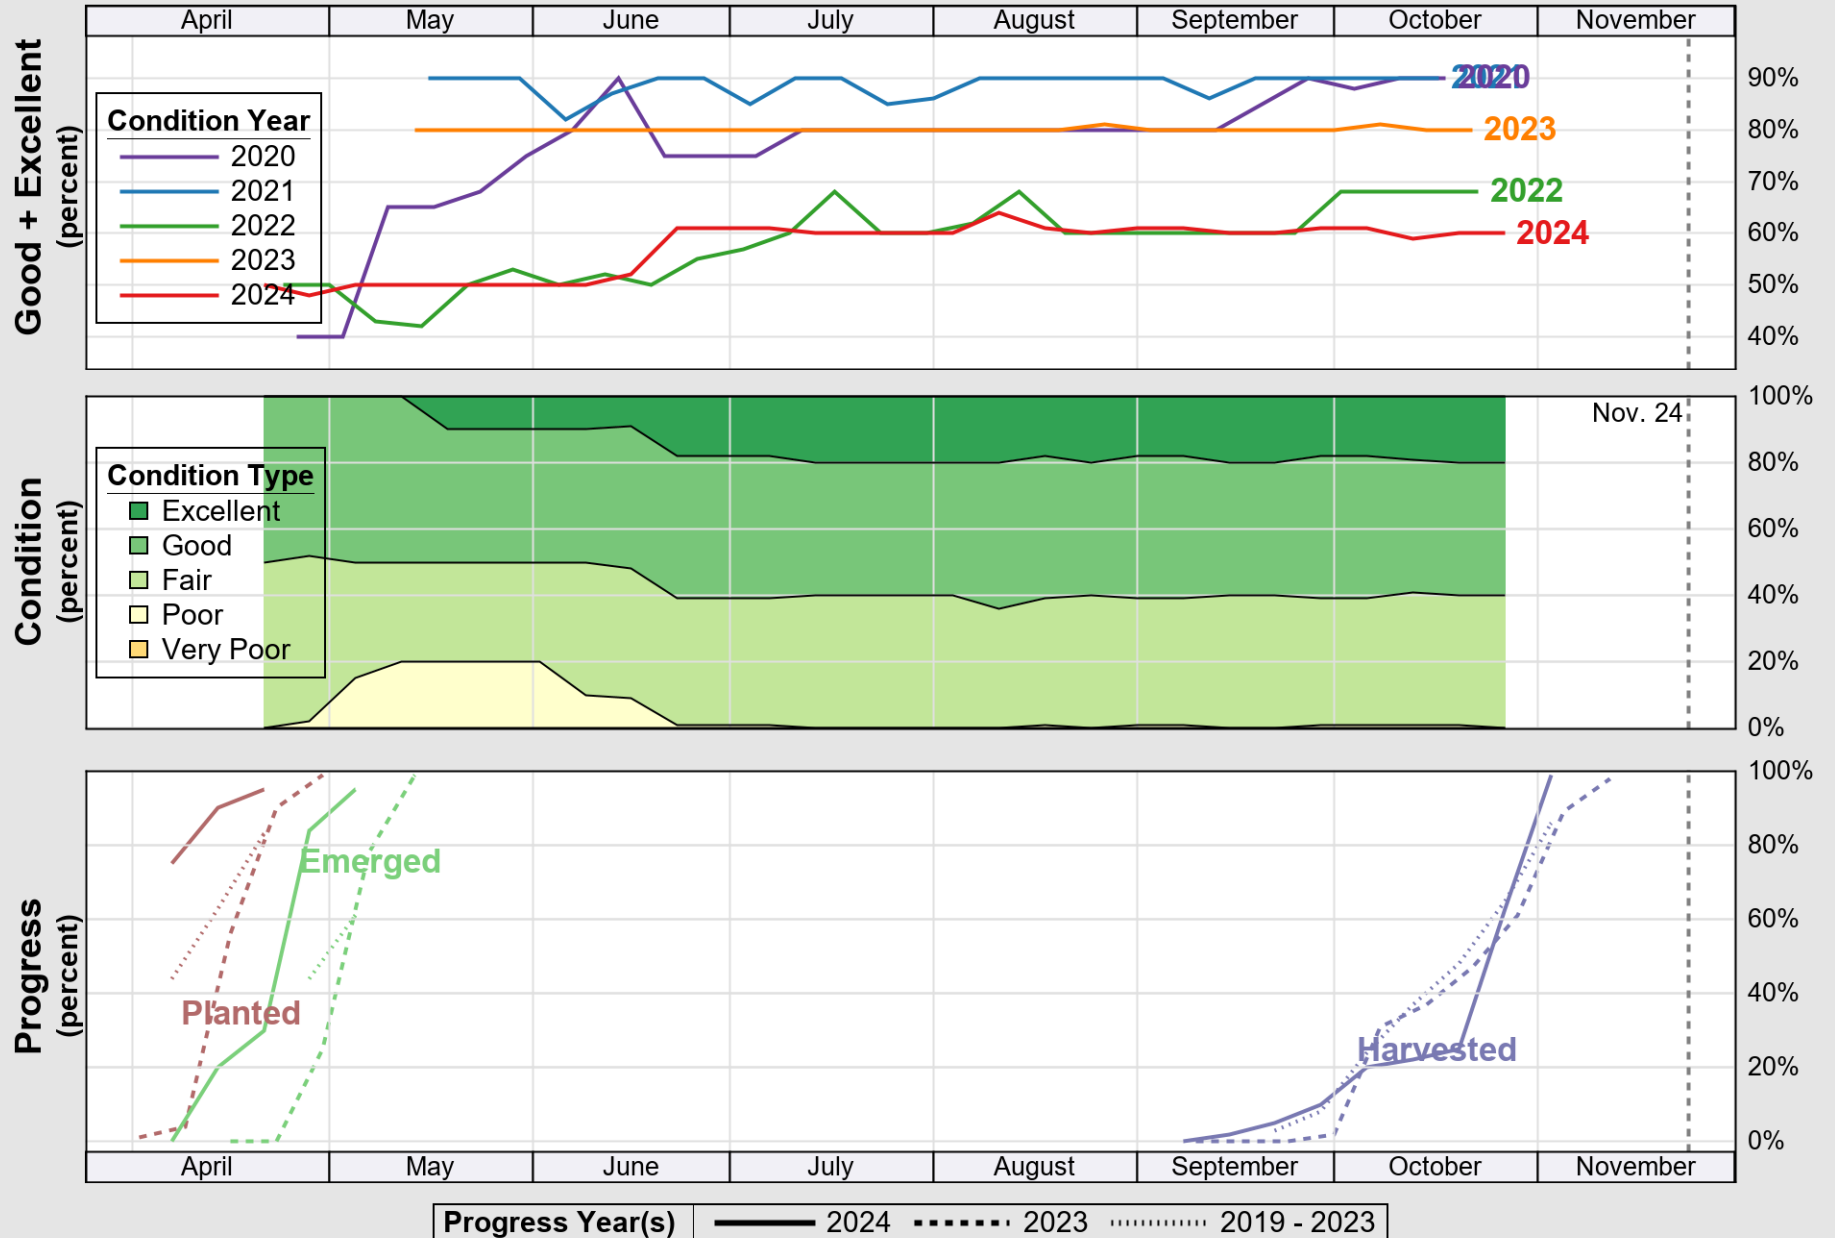

USDA

Crop Progress and Condition: Barley in Oregon , 2024

NASS

Source: National Agricultural Statistics Service (NASS), Crop Progress Report

USDA

Crop Progress and Condition: Corn in Oregon , 2024

NASS

Source: National Agricultural Statistics Service (NASS), Crop Progress Report

USDA

Crop Progress and Condition: Oats in Oregon , 2024

NASS

Source: National Agricultural Statistics Service (NASS), Crop Progress Report

USDA

Crop Progress and Condition: Pasture and Range in Oregon , 2024

NASS

Source: National Agricultural Statistics Service (NASS), Crop Progress Report

USDA

Crop Progress and Condition: Spring Wheat in Oregon , 2024

NASS

Source: National Agricultural Statistics Service (NASS), Crop Progress Report

USDA

Crop Progress and Condition: Sugar Beets in Oregon , 2024

NASS

Source: National Agricultural Statistics Service (NASS), Crop Progress Report

USDA

Crop Progress and Condition: Winter Wheat in Oregon , 2024