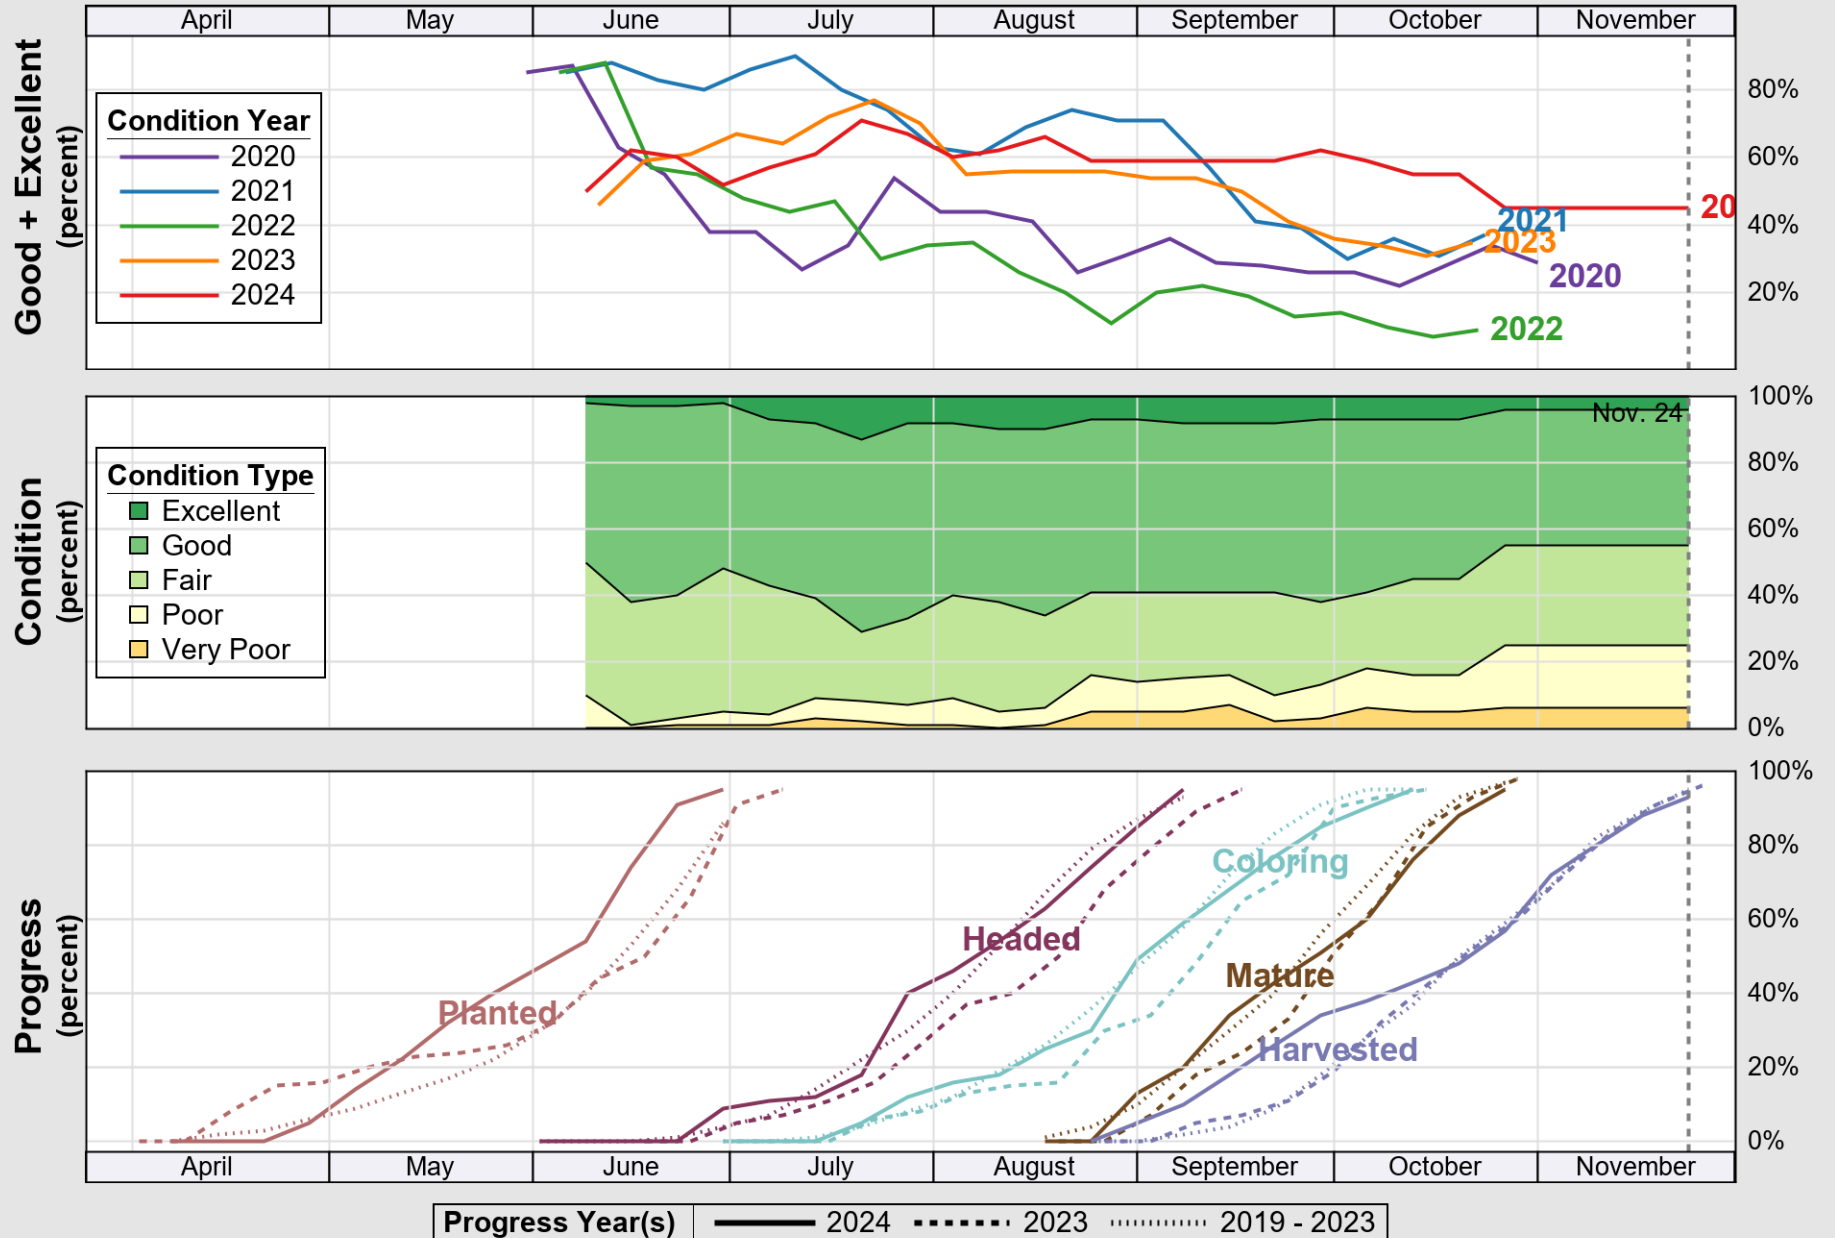

USDA

Crop Progress and Condition: Corn in Oklahoma , 2024

NASS

Source: National Agricultural Statistics Service (NASS), Crop Progress Report

USDA

Crop Progress and Condition: Cotton in Oklahoma , 2024

NASS

Source: National Agricultural Statistics Service (NASS), Crop Progress Report

USDA

Crop Progress and Condition: Pasture and Range in Oklahoma , 2024

NASS

Source: National Agricultural Statistics Service (NASS), Crop Progress Report

USDA

Crop Progress and Condition: Peanuts in Oklahoma , 2024

NASS

Source: National Agricultural Statistics Service (NASS), Crop Progress Report

USDA

Crop Progress and Condition: Sorghum in Oklahoma , 2024

NASS

Source: National Agricultural Statistics Service (NASS), Crop Progress Report

USDA

Crop Progress and Condition: Soybeans in Oklahoma , 2024

NASS

Source: National Agricultural Statistics Service (NASS), Crop Progress Report

USDA

Crop Progress and Condition: Winter Wheat in Oklahoma, 2024