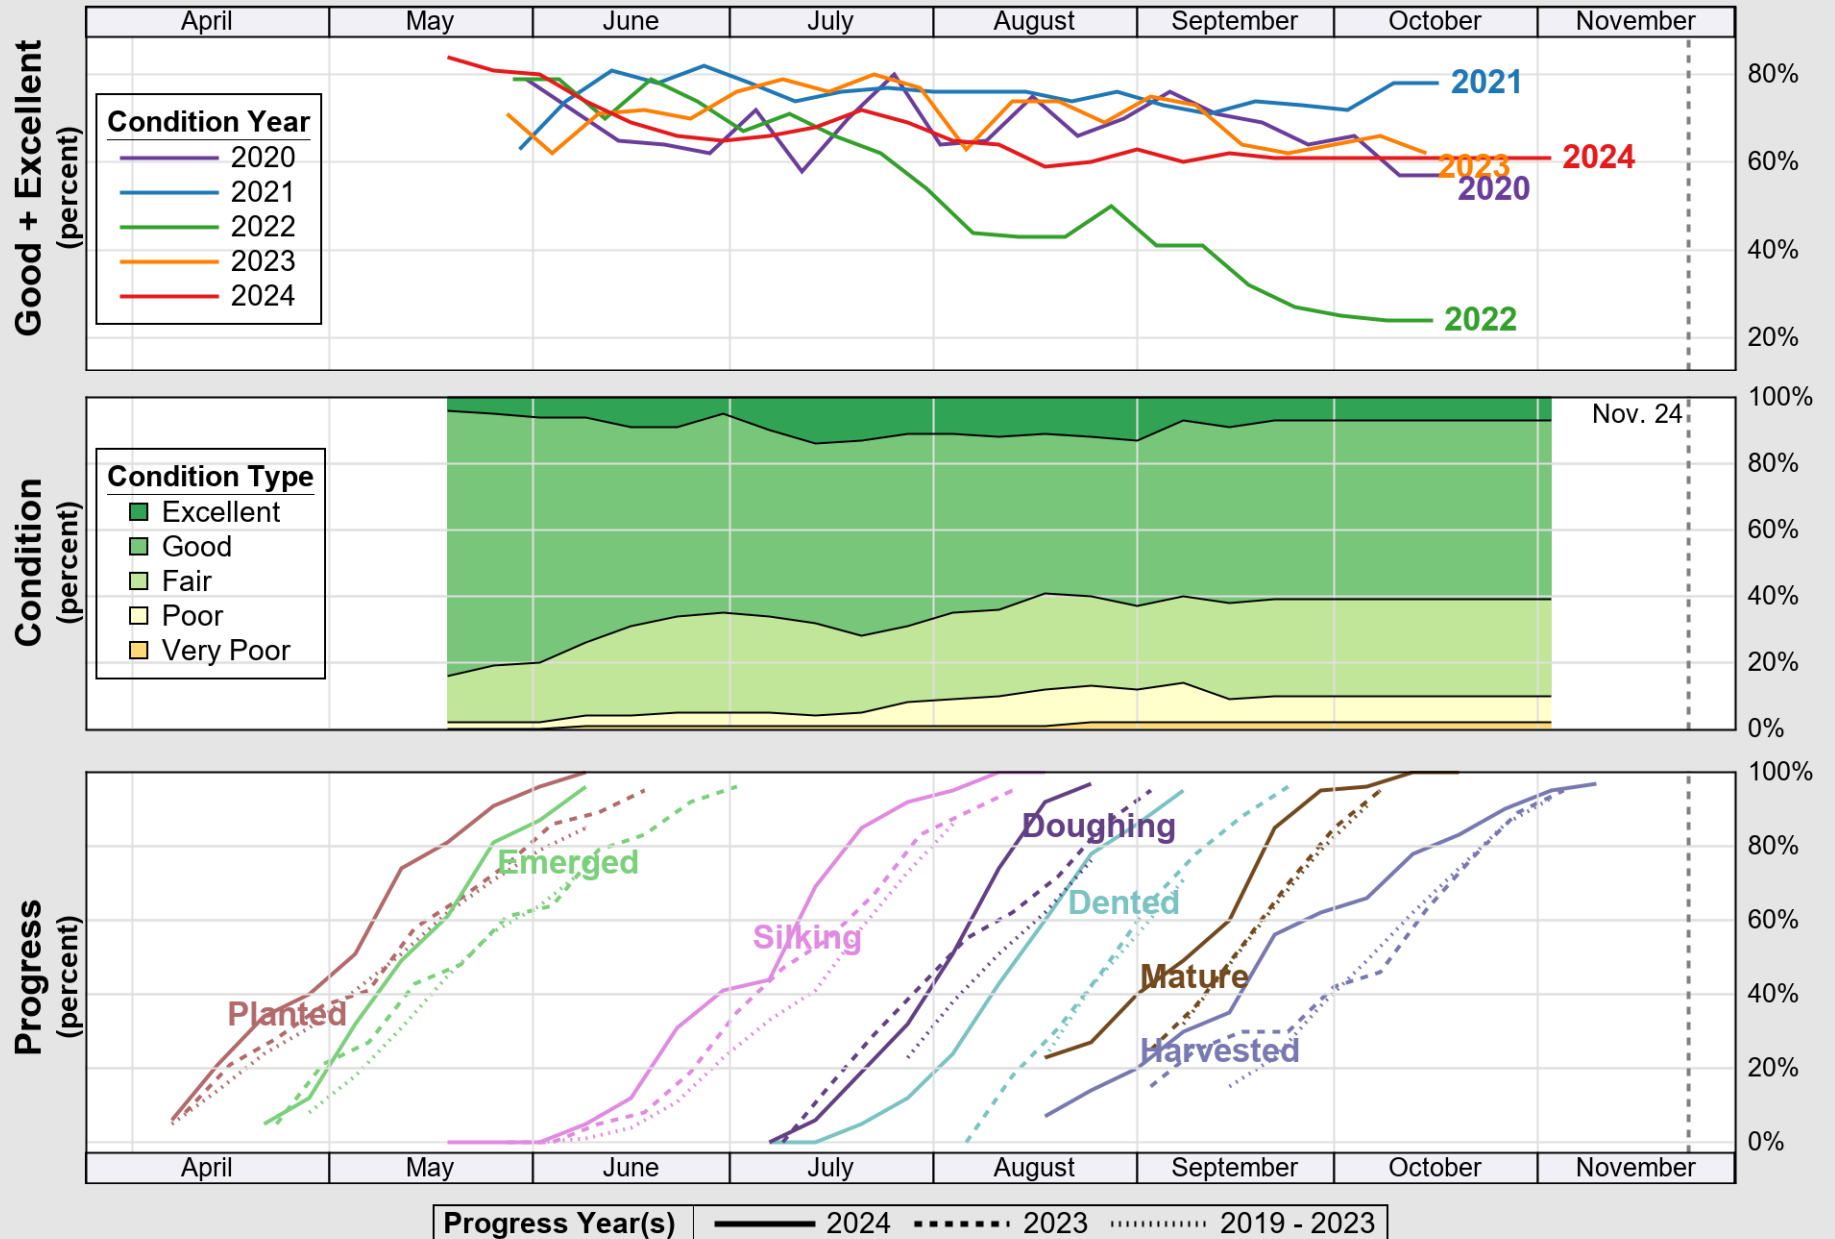

USDA

Crop Progress and Condition: Corn in Oklahoma , 2024

NASS

Source: National Agricultural Statistics Service (NASS), Crop Progress Report

USDA

Crop Progress and Condition: Cotton in Oklahoma , 2024

NASS

Source: National Agricultural Statistics Service (NASS), Crop Progress Report

USDA

Crop Progress and Condition: Pasture and Range in Oklahoma , 2024

NASS

Source: National Agricultural Statistics Service (NASS), Crop Progress Report

USDA

Crop Progress and Condition: Peanuts in Oklahoma , 2024

NASS

Source: National Agricultural Statistics Service (NASS), Crop Progress Report

USDA

Crop Progress and Condition: Sorghum in Oklahoma , 2024

NASS

Source: National Agricultural Statistics Service (NASS), Crop Progress Report

USDA

Crop Progress and Condition: Soybeans in Oklahoma , 2024

NASS

Source: National Agricultural Statistics Service (NASS), Crop Progress Report

USDA

Crop Progress and Condition: Winter Wheat in Oklahoma, 2024