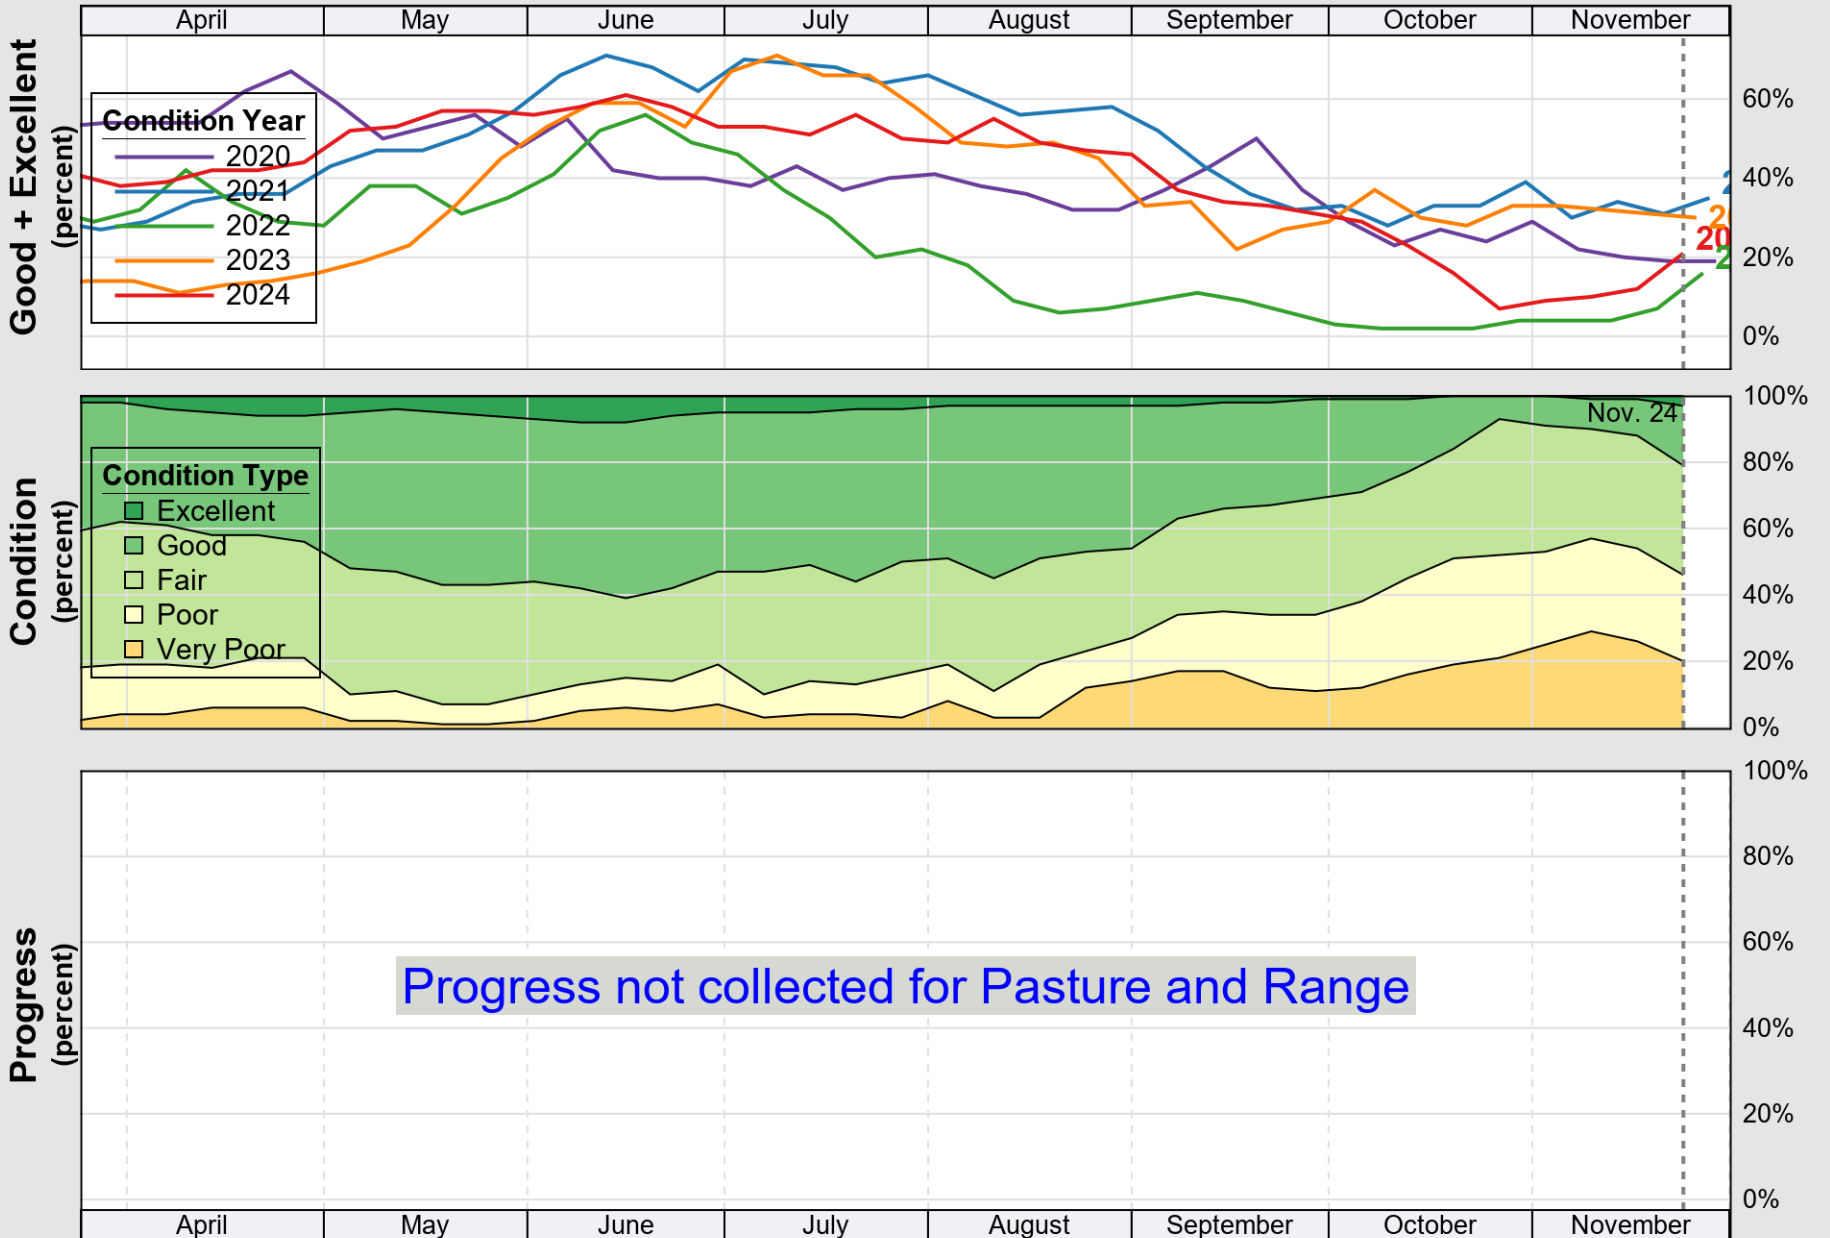

USDA

Crop Progress and Condition: Corn in Oklahoma , 2024

NASS

Source: National Agricultural Statistics Service (NASS), Crop Progress Report

USDA

Crop Progress and Condition: Cotton in Oklahoma , 2024

NASS

Source: National Agricultural Statistics Service (NASS), Crop Progress Report

USDA

Crop Progress and Condition: Pasture and Range in Oklahoma , 2024

NASS

Source: National Agricultural Statistics Service (NASS), Crop Progress Report

USDA

Crop Progress and Condition: Peanuts in Oklahoma , 2024

NASS

Source: National Agricultural Statistics Service (NASS), Crop Progress Report

USDA

Crop Progress and Condition: Sorghum in Oklahoma , 2024

NASS

Source: National Agricultural Statistics Service (NASS), Crop Progress Report