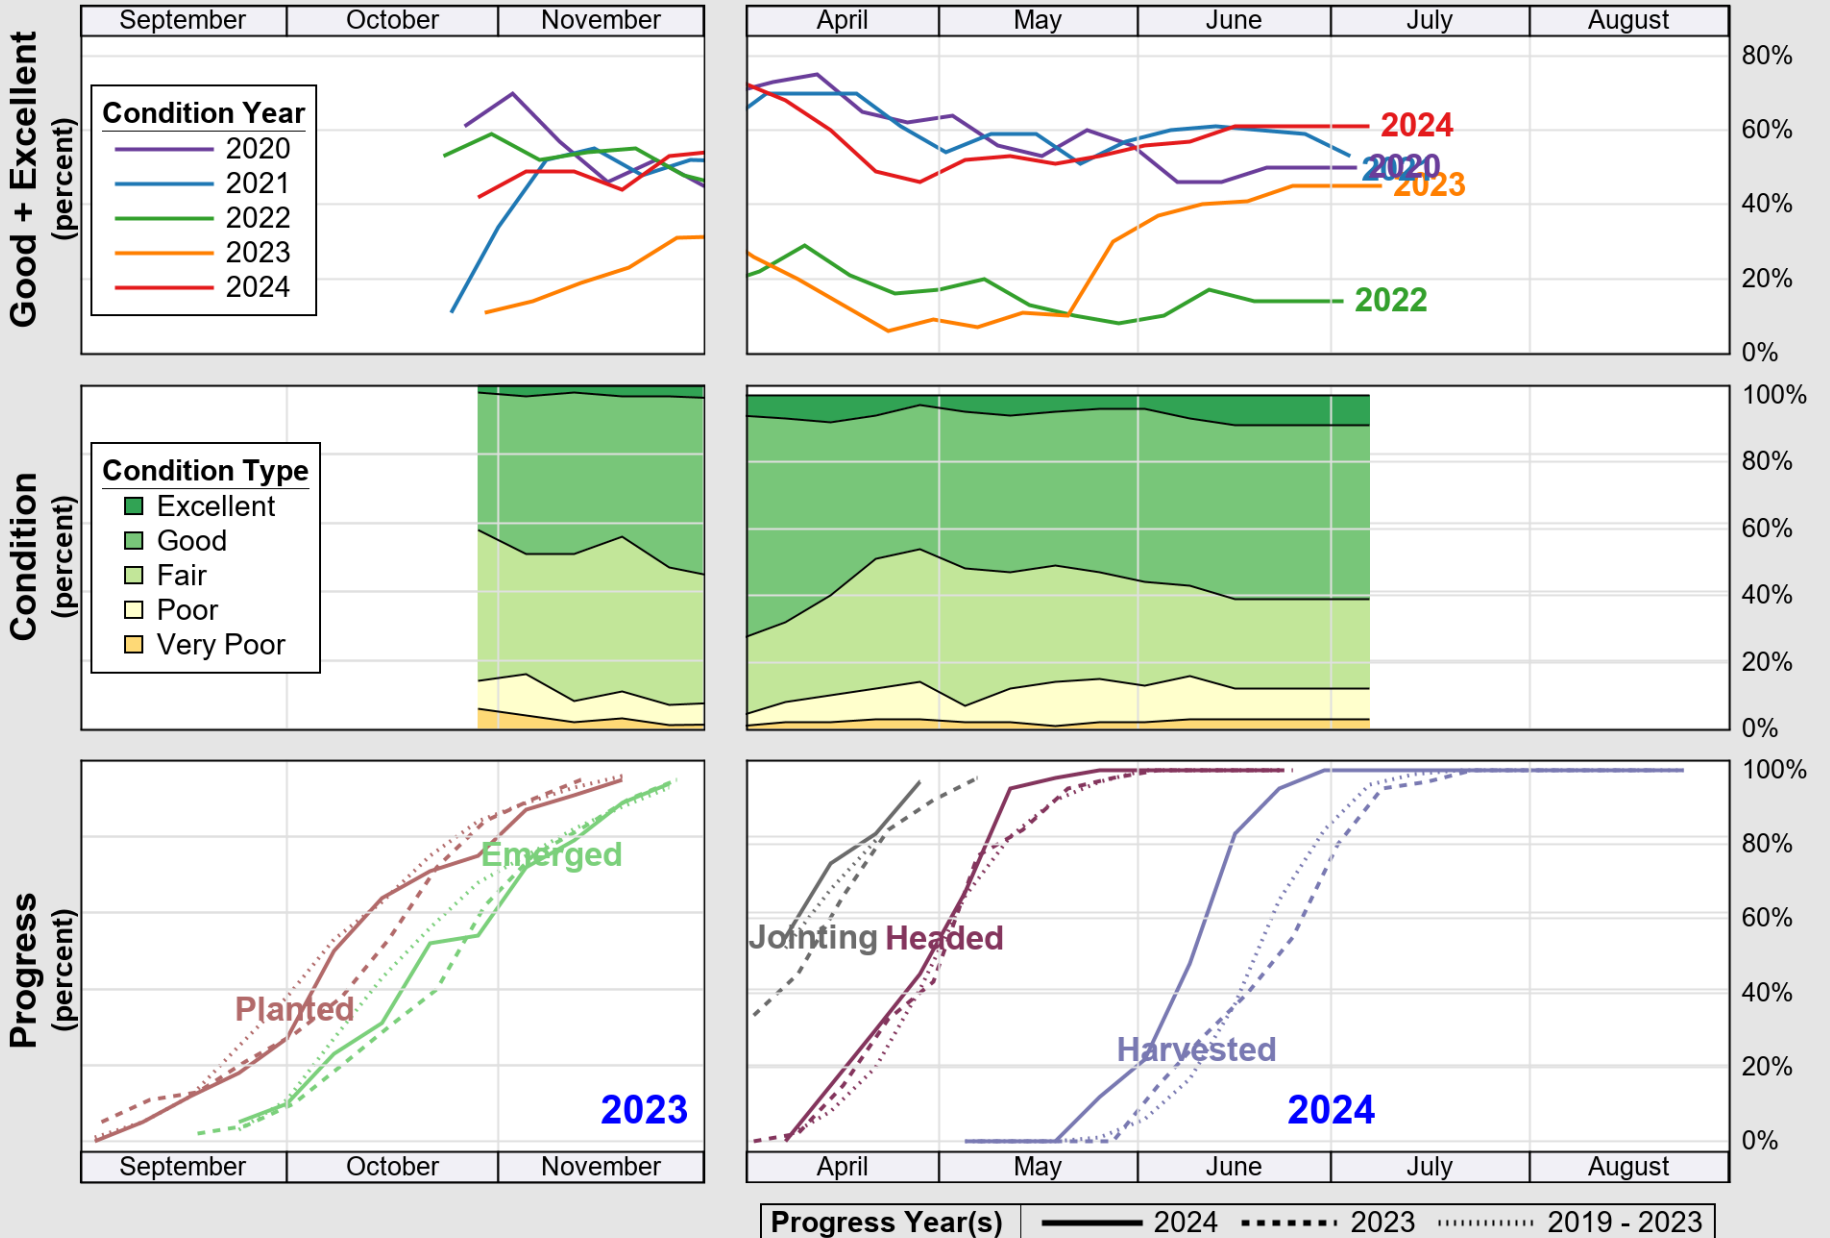

USDA

Crop Progress and Condition: Corn in Oklahoma , 2024

NASS

Source: National Agricultural Statistics Service (NASS), Crop Progress Report

USDA

Crop Progress and Condition: Cotton in Oklahoma , 2024

NASS

Source: National Agricultural Statistics Service (NASS), Crop Progress Report

NASS

Source: National Agricultural Statistics Service (NASS), Crop Progress Report

USDA

Crop Progress and Condition: Sorghum in Oklahoma , 2024

NASS

Source: National Agricultural Statistics Service (NASS), Crop Progress Report

USDA

Crop Progress and Condition: Soybeans in Oklahoma , 2024

NASS

Source: National Agricultural Statistics Service (NASS), Crop Progress Report

USDA

Crop Progress and Condition: Winter Wheat in Oklahoma, 2024

NASS

Source: National Agricultural Statistics Service (NASS), Crop Progress Report