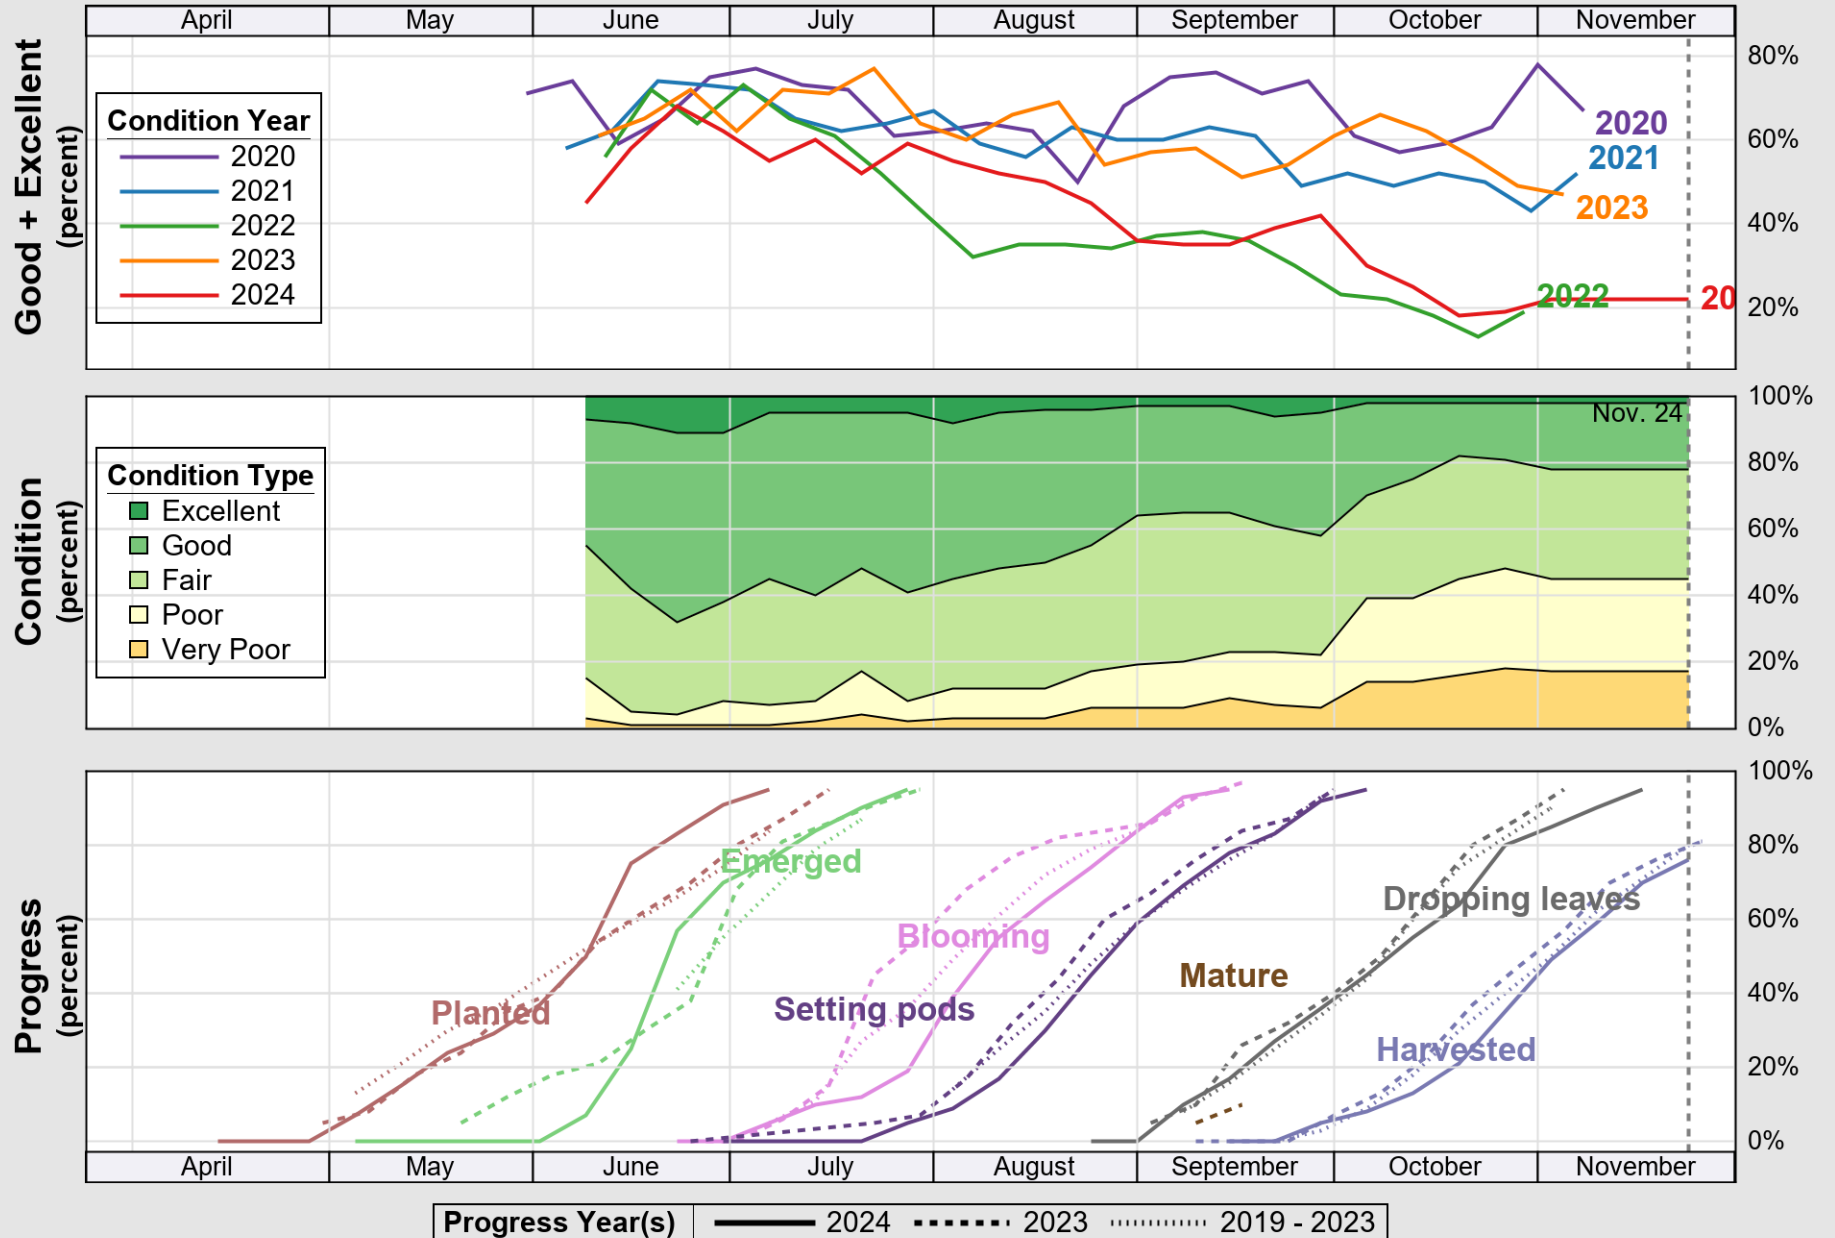

USDA

Crop Progress and Condition: Pasture and Range in Oklahoma , 2024

NASS

Source: National Agricultural Statistics Service (NASS), Crop Progress Report

USDA

Crop Progress and Condition: Peanuts in Oklahoma , 2024

NASS

Source: National Agricultural Statistics Service (NASS), Crop Progress Report

USDA

Crop Progress and Condition: Sorghum in Oklahoma , 2024

NASS

Source: National Agricultural Statistics Service (NASS), Crop Progress Report

USDA

Crop Progress and Condition: Soybeans in Oklahoma , 2024

NASS

Source: National Agricultural Statistics Service (NASS), Crop Progress Report

USDA

Crop Progress and Condition: Winter Wheat in Oklahoma, 2024