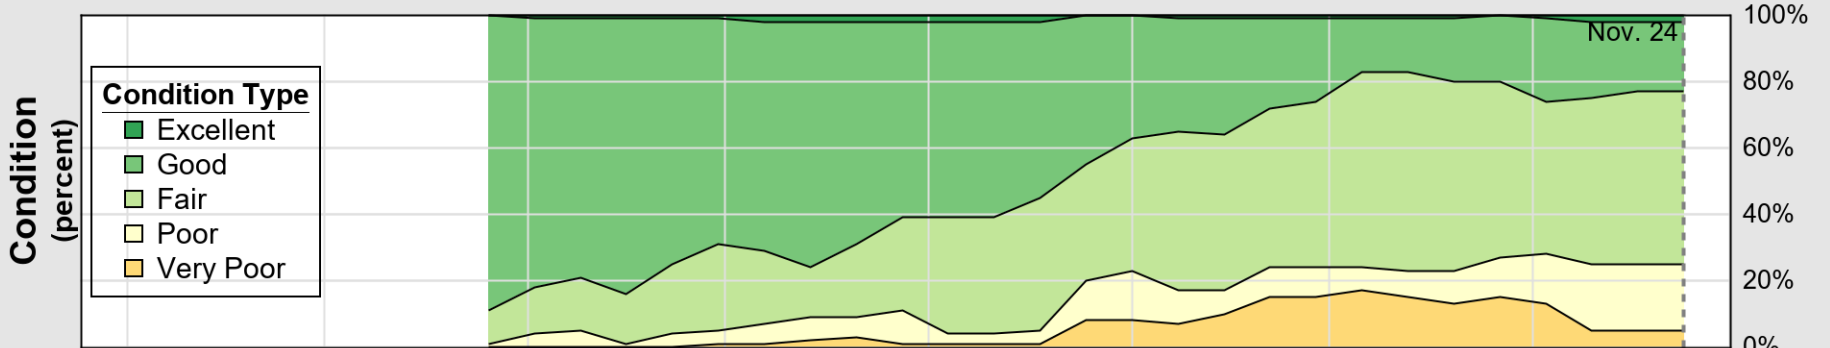

USDA

Crop Progress and Condition: Corn in Oklahoma , 2024

NASS

Source: National Agricultural Statistics Service (NASS), Crop Progress Report

USDA

Crop Progress and Condition: Cotton in Oklahoma , 2024

NASS

Source: National Agricultural Statistics Service (NASS), Crop Progress Report