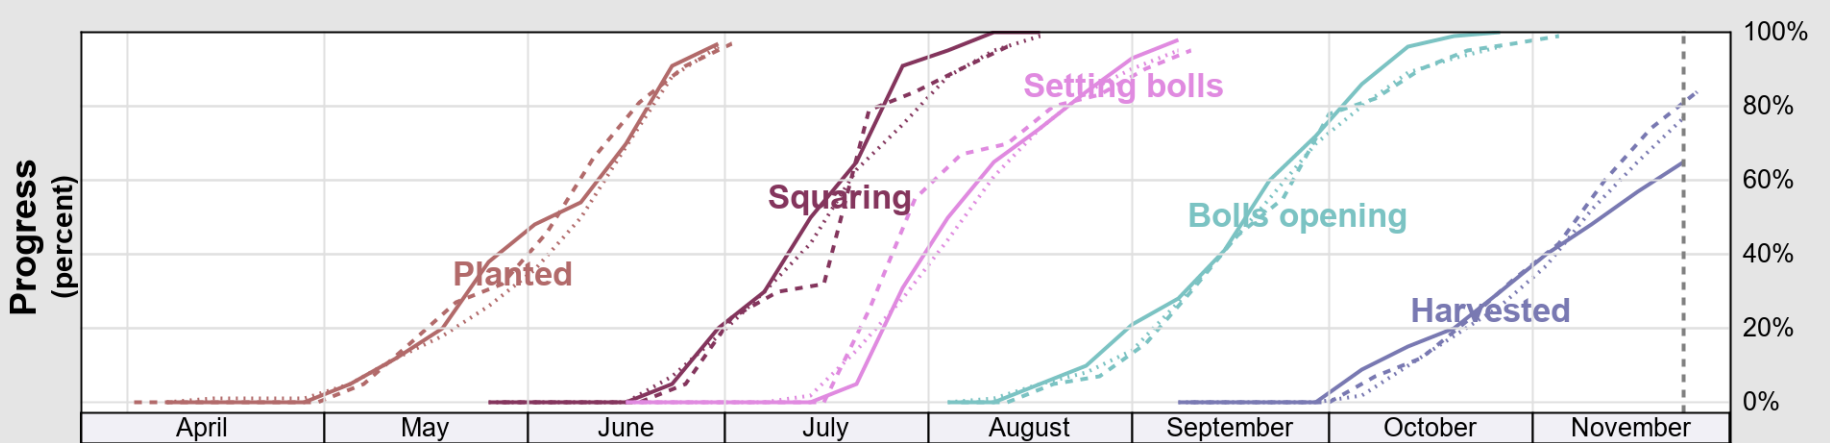

USDA

Crop Progress and Condition: Corn in Oklahoma , 2024

NASS

Source: National Agricultural Statistics Service (NASS), Crop Progress Report

USDA

Crop Progress and Condition: Cotton in Oklahoma , 2024

NASS

Source: National Agricultural Statistics Service (NASS), Crop Progress Report