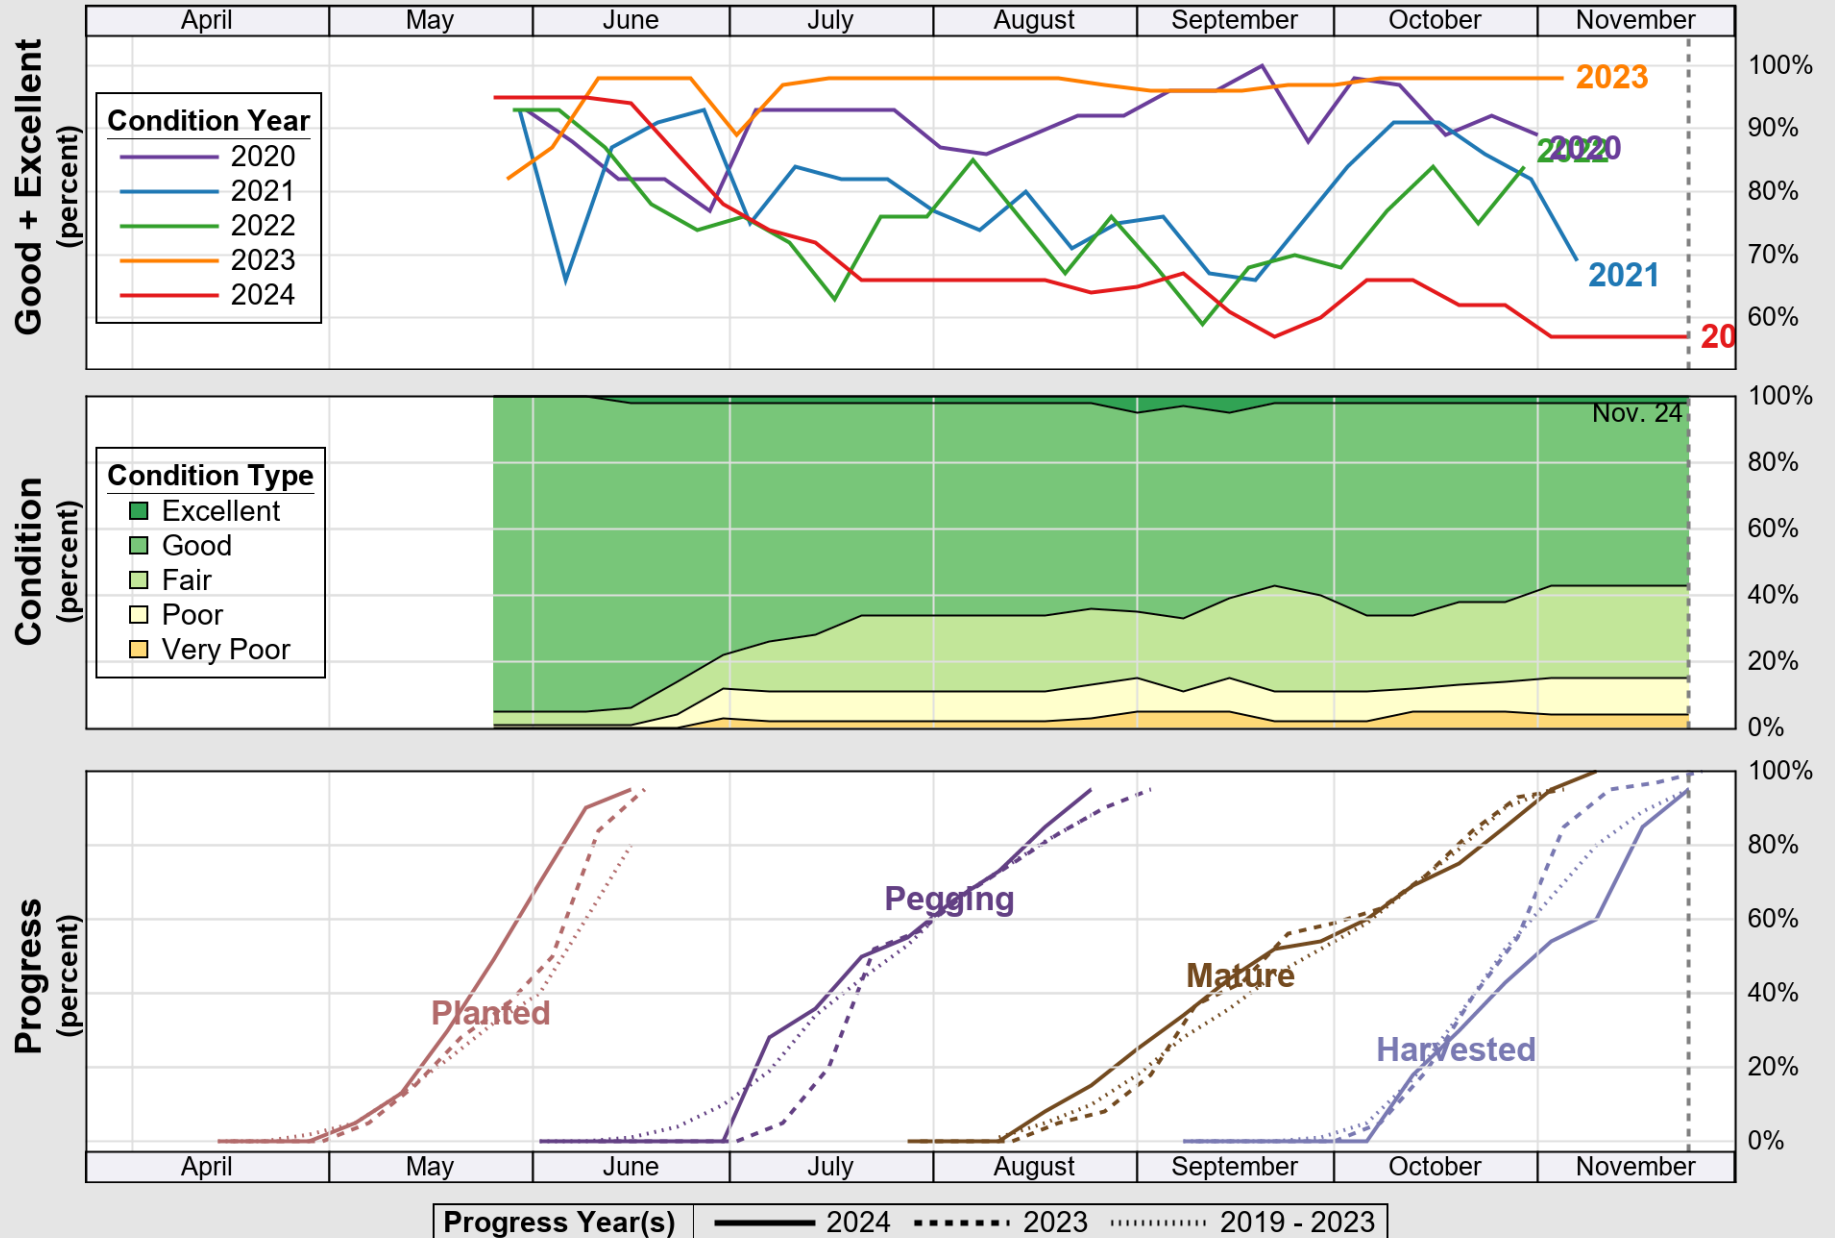

USDA

Crop Progress and Condition: Corn in Oklahoma , 2024

NASS

Source: National Agricultural Statistics Service (NASS), Crop Progress Report

USDA

Crop Progress and Condition: Cotton in Oklahoma , 2024

NASS

Source: National Agricultural Statistics Service (NASS), Crop Progress Report

USDA

Crop Progress and Condition: Pasture and Range in Oklahoma , 2024

NASS

Source: National Agricultural Statistics Service (NASS), Crop Progress Report

USDA

Crop Progress and Condition: Peanuts in Oklahoma , 2024

NASS

Source: National Agricultural Statistics Service (NASS), Crop Progress Report

USDA

Crop Progress and Condition: Sorghum in Oklahoma , 2024

NASS

Source: National Agricultural Statistics Service (NASS), Crop Progress Report

USDA

Crop Progress and Condition: Soybeans in Oklahoma , 2024

NASS

Source: National Agricultural Statistics Service (NASS), Crop Progress Report

USDA

Crop Progress and Condition: Winter Wheat in Oklahoma, 2024