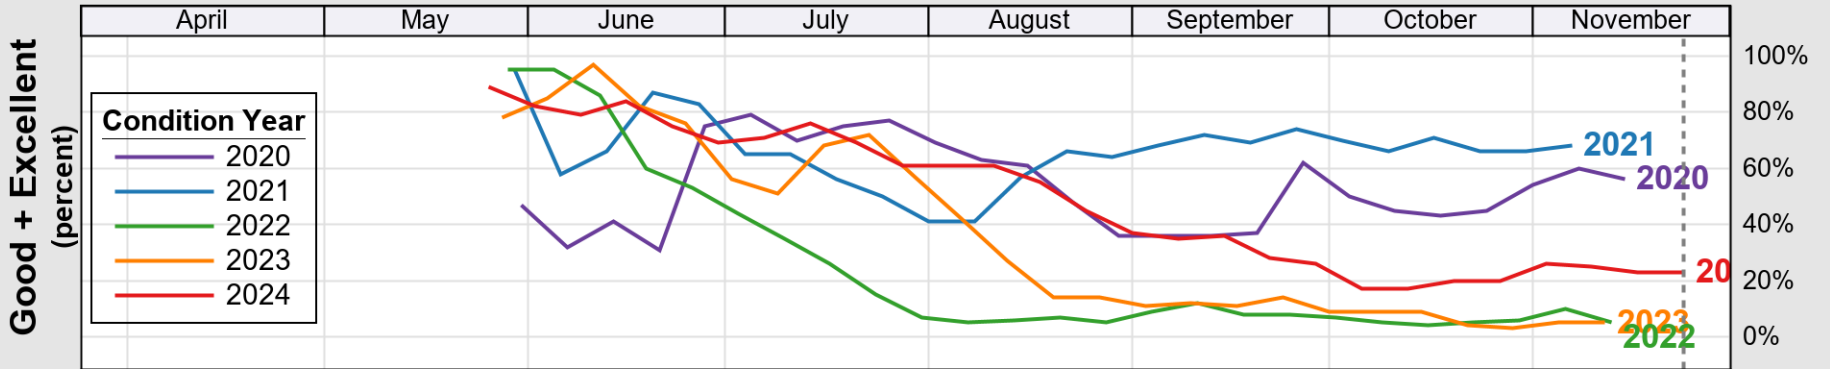

USDA

Crop Progress and Condition: Corn in Oklahoma , 2024

NASS

Source: National Agricultural Statistics Service (NASS), Crop Progress Report

USDA

Crop Progress and Condition: Cotton in Oklahoma , 2024

NASS

Source: National Agricultural Statistics Service (NASS), Crop Progress Report