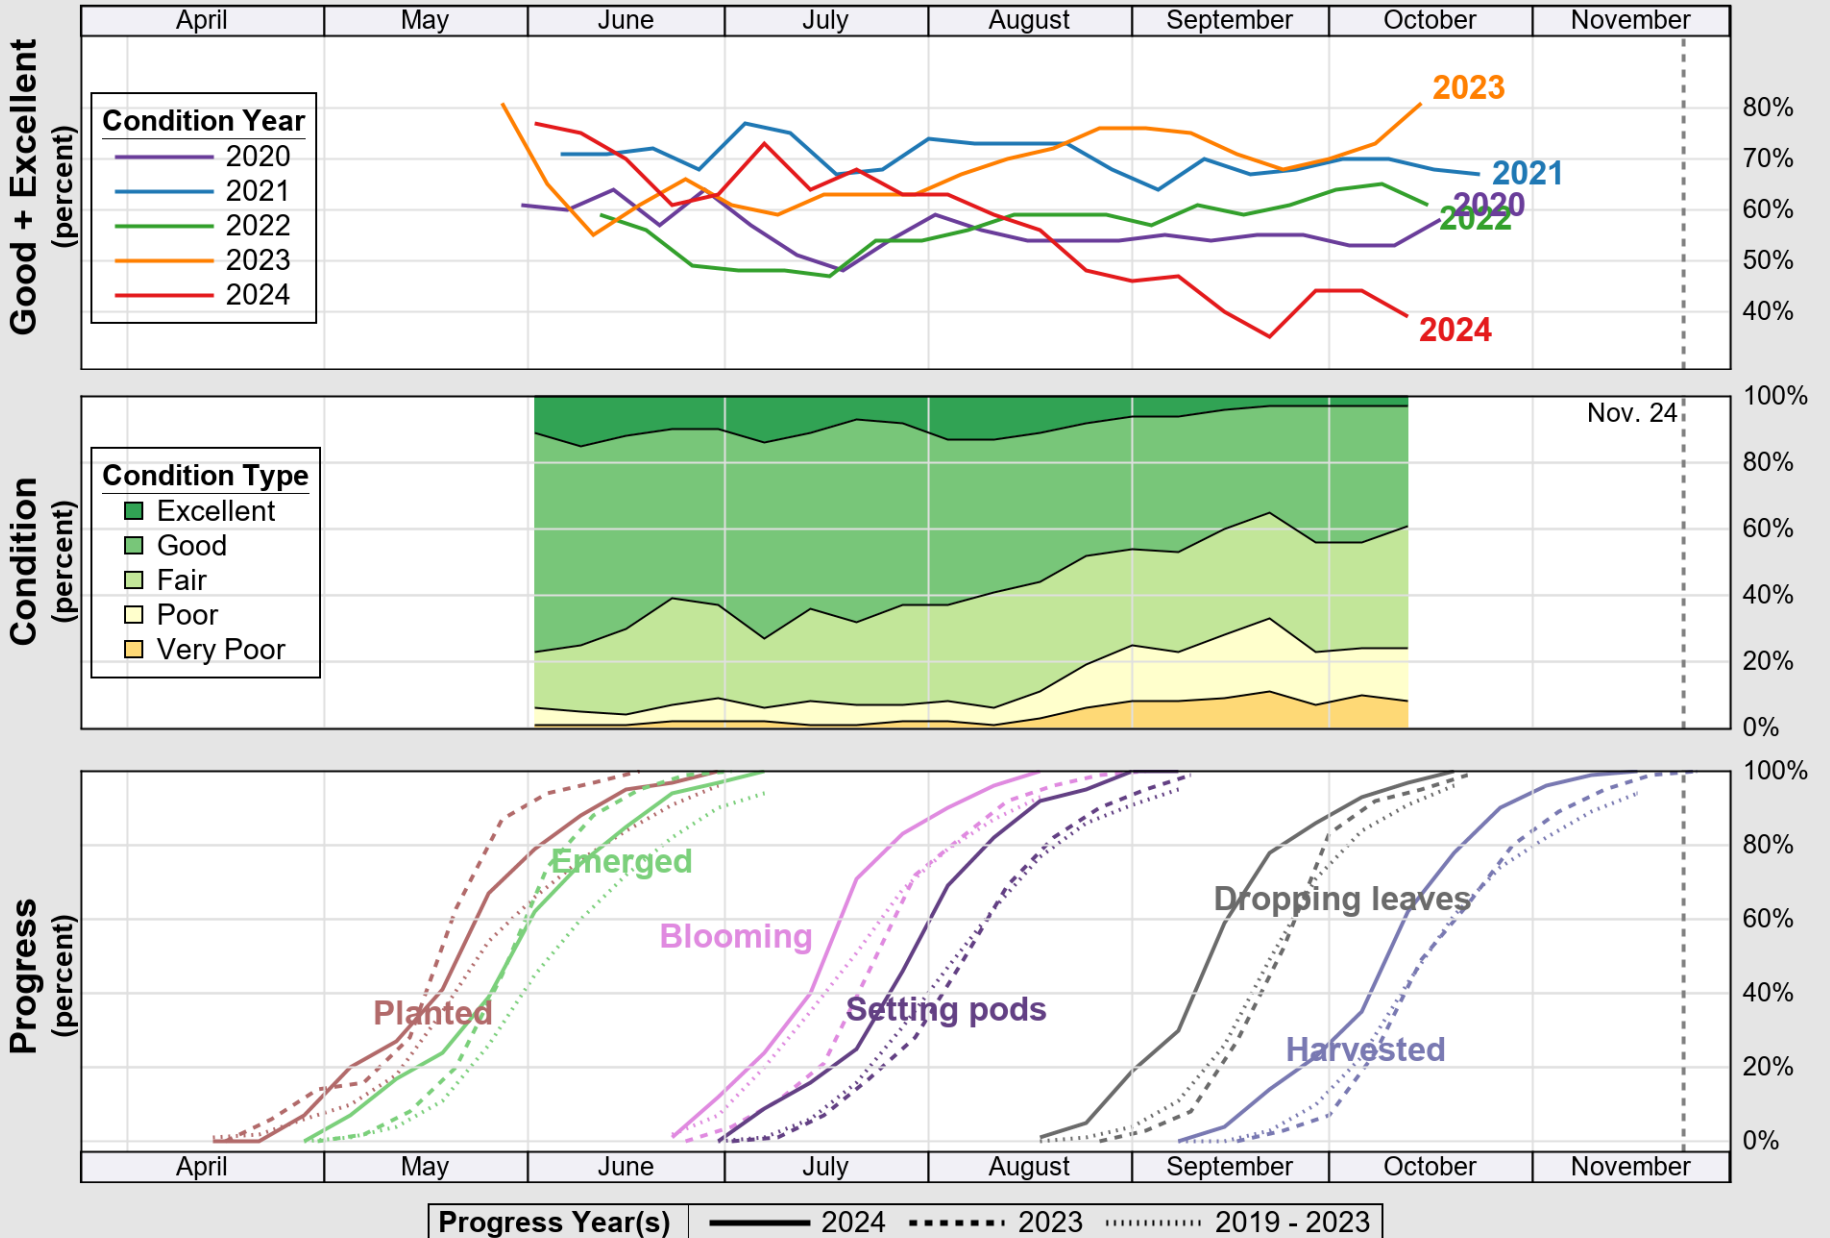

USDA

Crop Progress and Condition: Corn in Ohio , 2024

NASS

Source: National Agricultural Statistics Service (NASS), Crop Progress Report

USDA

Crop Progress and Condition: Oats in Ohio , 2024

NASS

Source: National Agricultural Statistics Service (NASS), Crop Progress Report

USDA

Crop Progress and Condition: Pasture and Range in Ohio , 2024

NASS

Source: National Agricultural Statistics Service (NASS), Crop Progress Report

USDA

Crop Progress and Condition: Soybeans in Ohio , 2024

NASS

Source: National Agricultural Statistics Service (NASS), Crop Progress Report

USDA

Crop Progress and Condition: Winter Wheat in Ohio , 2024

NASS

Source: National Agricultural Statistics Service (NASS), Crop Progress Report