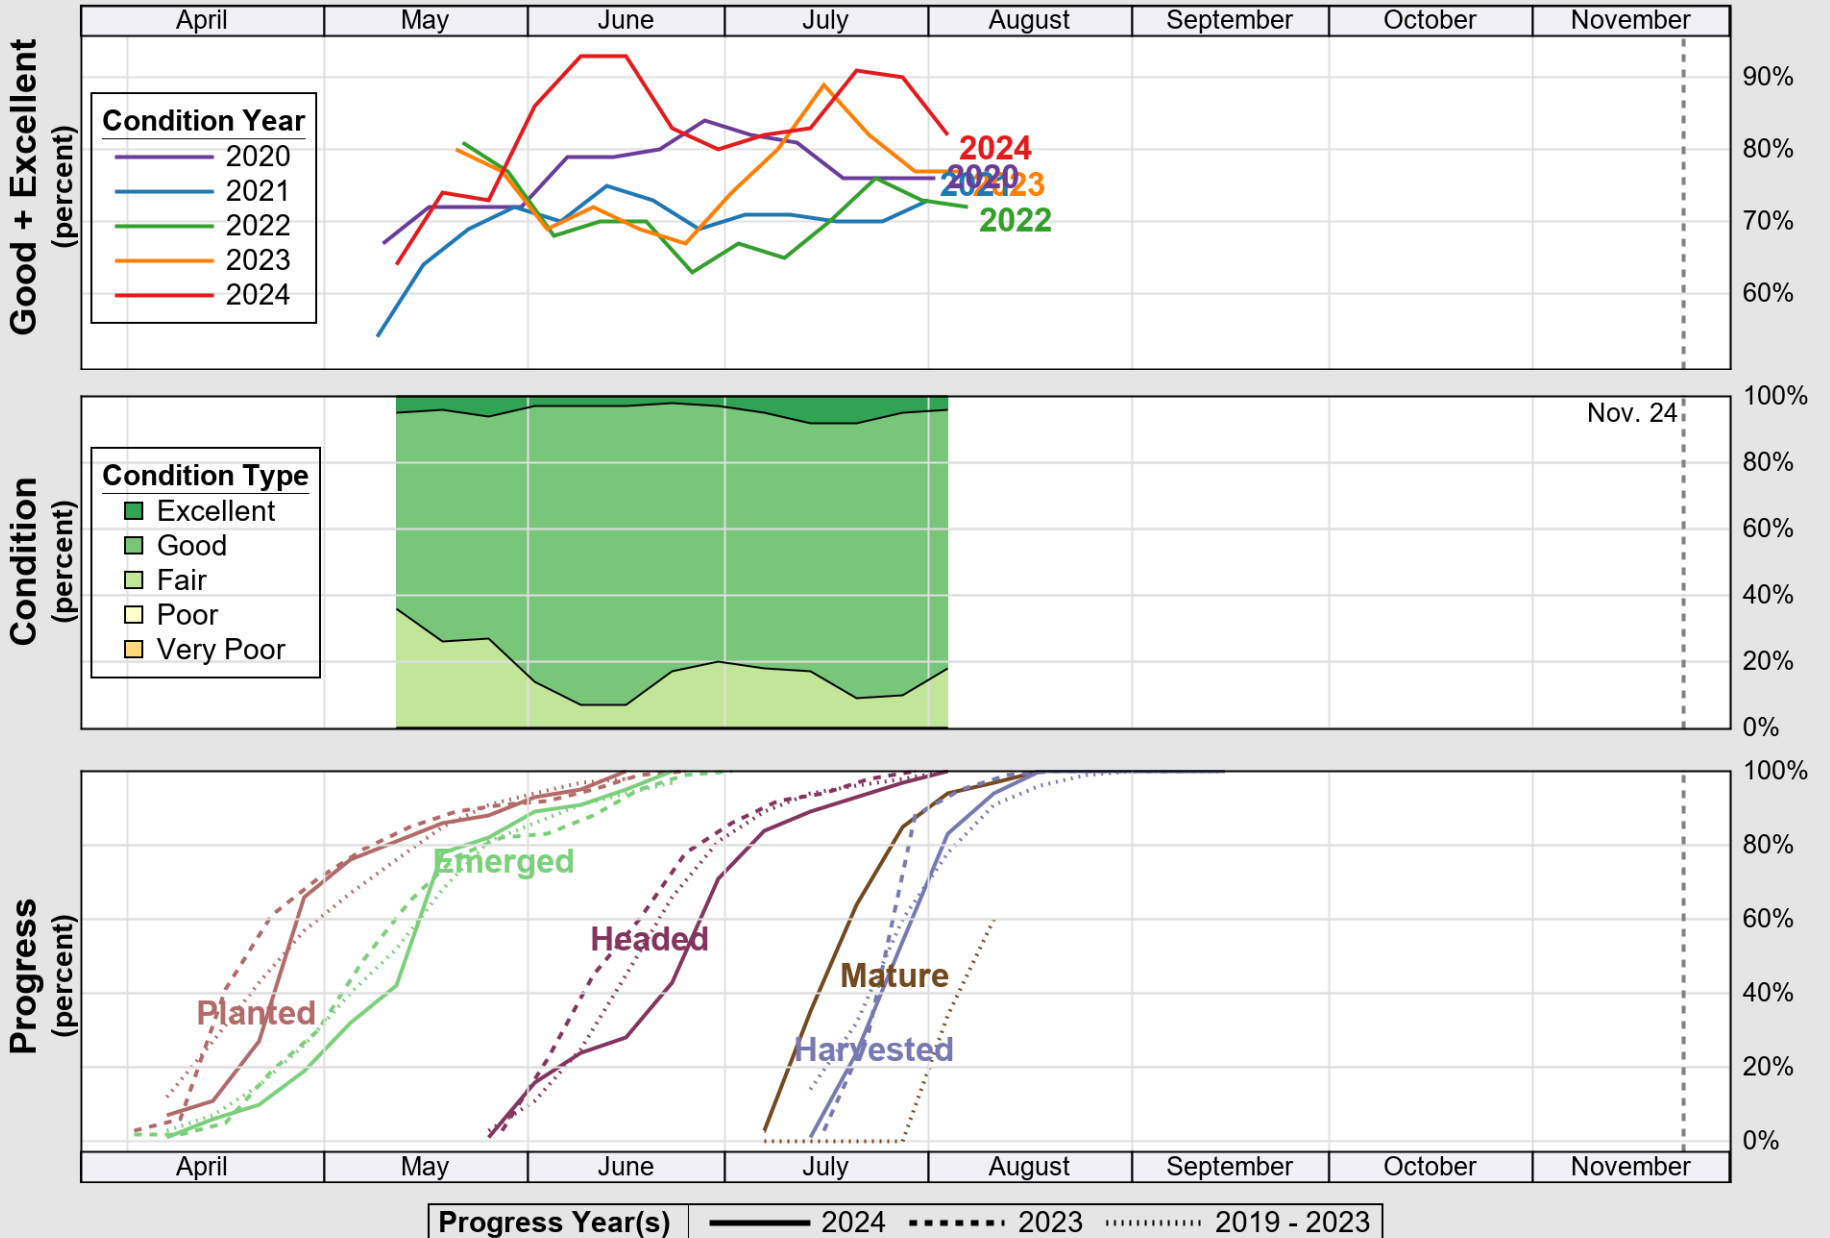

USDA

Crop Progress and Condition: Corn in Ohio , 2024

NASS

Source: National Agricultural Statistics Service (NASS), Crop Progress Report

USDA

Crop Progress and Condition: Oats in Ohio , 2024

NASS

Source: National Agricultural Statistics Service (NASS), Crop Progress Report

USDA

Crop Progress and Condition: Pasture and Range in Ohio , 2024

NASS

Source: National Agricultural Statistics Service (NASS), Crop Progress Report

USDA

Crop Progress and Condition: Soybeans in Ohio , 2024

NASS

Source: National Agricultural Statistics Service (NASS), Crop Progress Report

USDA

Crop Progress and Condition: Winter Wheat in Ohio , 2024

NASS

Source: National Agricultural Statistics Service (NASS), Crop Progress Report