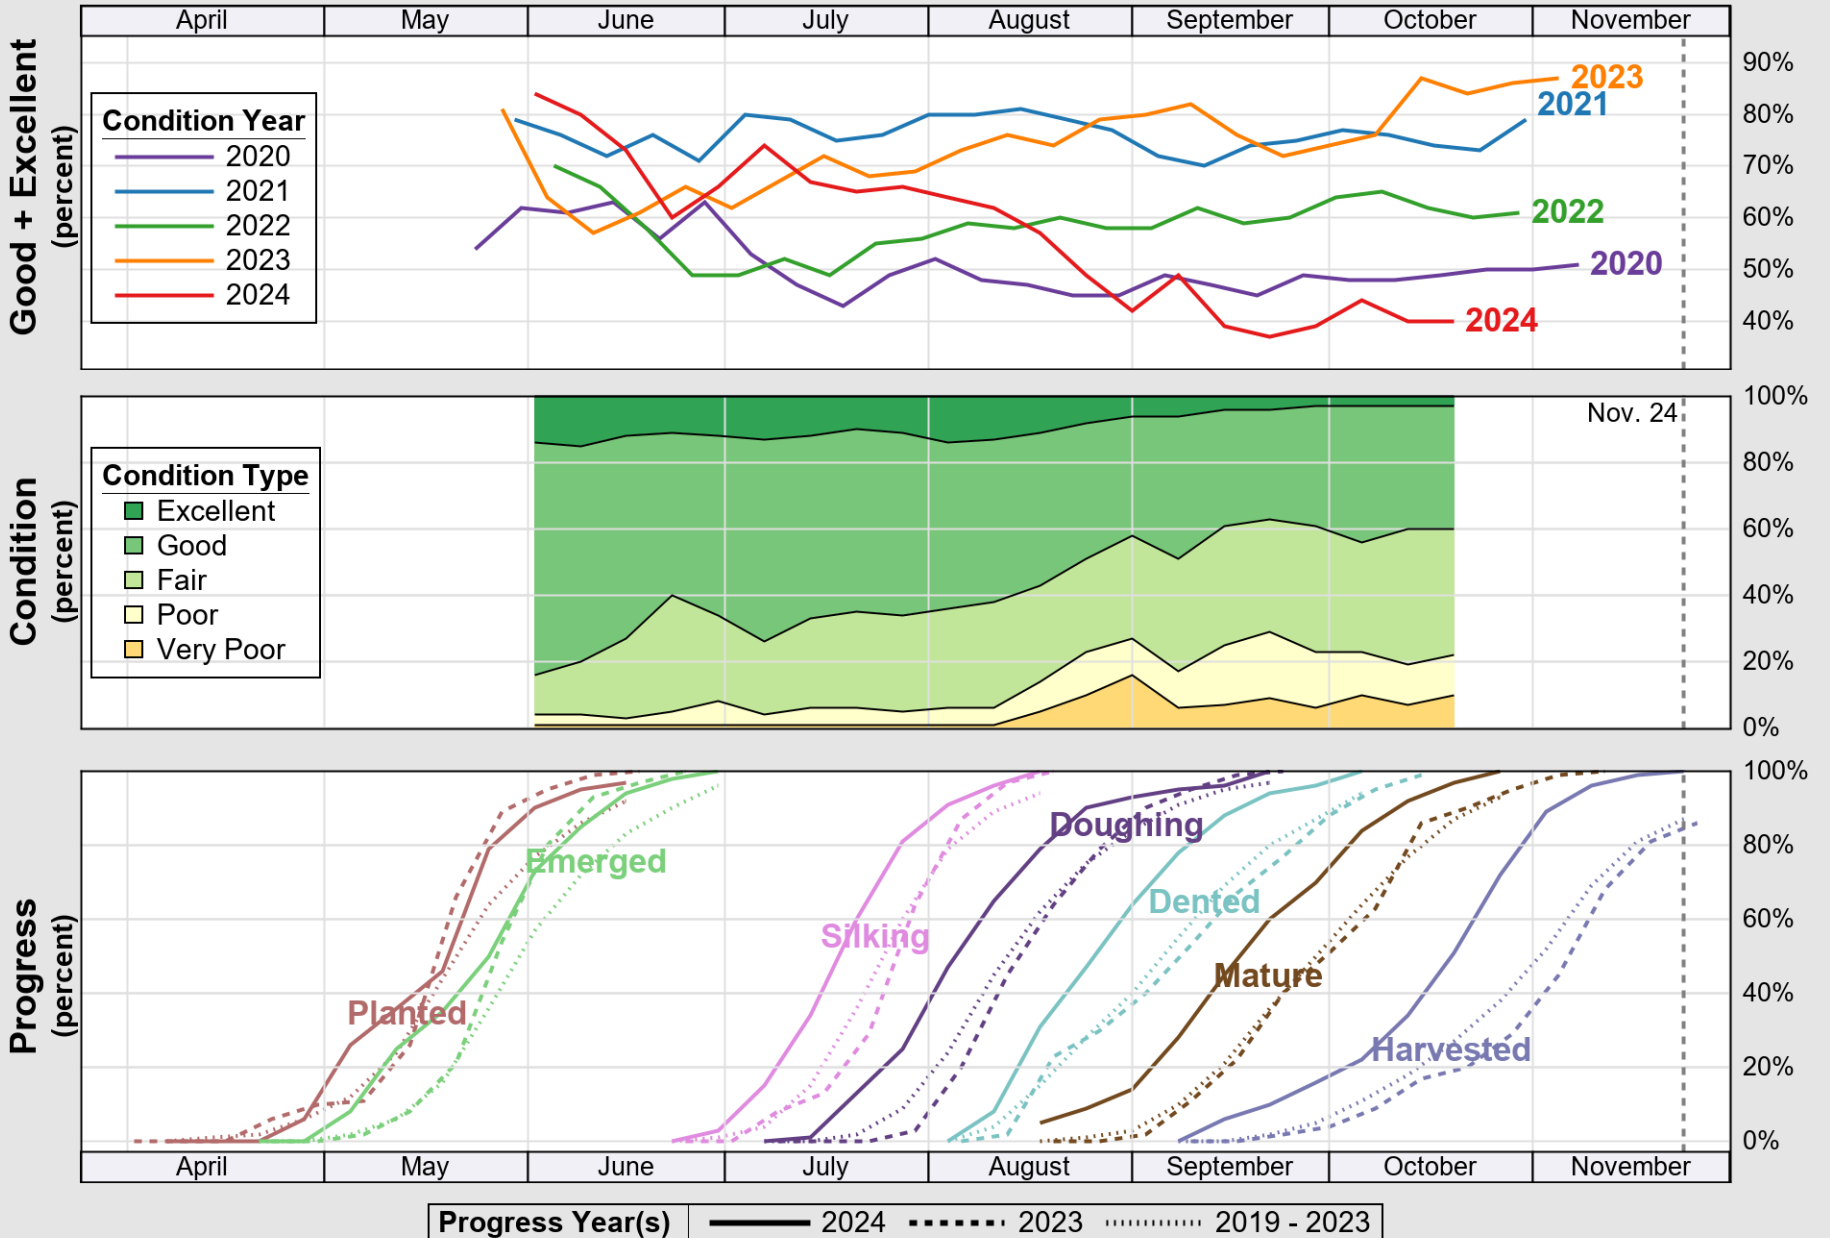

USDA

Crop Progress and Condition: Corn in Ohio , 2024

NASS

Source: National Agricultural Statistics Service (NASS), Crop Progress Report

USDA

Crop Progress and Condition: Oats in Ohio , 2024

NASS

Source: National Agricultural Statistics Service (NASS), Crop Progress Report

USDA

Crop Progress and Condition: Pasture and Range in Ohio , 2024

NASS

Source: National Agricultural Statistics Service (NASS), Crop Progress Report

USDA

Crop Progress and Condition: Soybeans in Ohio , 2024

NASS

Source: National Agricultural Statistics Service (NASS), Crop Progress Report

USDA

Crop Progress and Condition: Winter Wheat in Ohio , 2024

NASS

Source: National Agricultural Statistics Service (NASS), Crop Progress Report