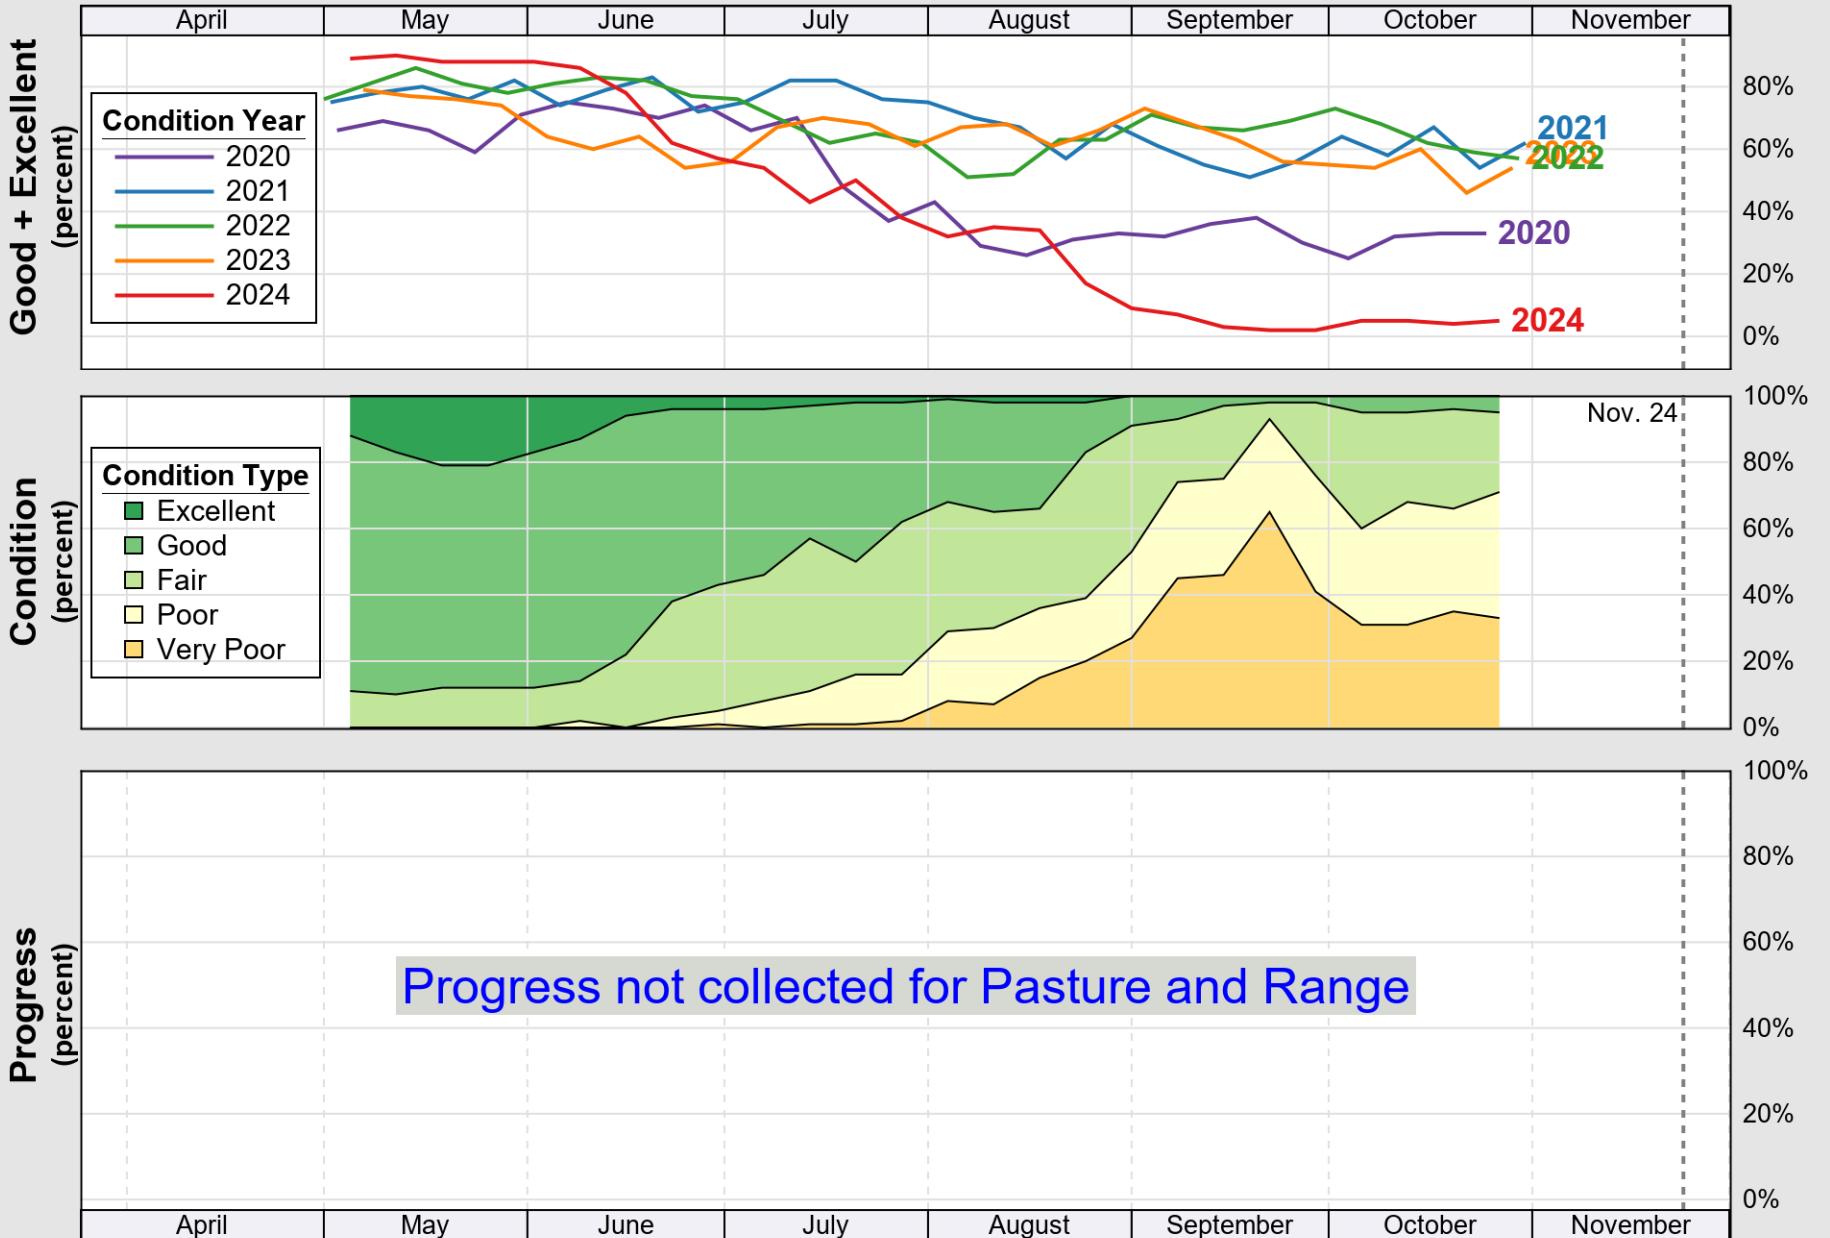

USDA

Crop Progress and Condition: Corn in Ohio , 2024

NASS

Source: National Agricultural Statistics Service (NASS), Crop Progress Report

USDA

Crop Progress and Condition: Oats in Ohio , 2024

NASS

Source: National Agricultural Statistics Service (NASS), Crop Progress Report

USDA

Crop Progress and Condition: Pasture and Range in Ohio , 2024

NASS

Source: National Agricultural Statistics Service (NASS), Crop Progress Report

USDA

Crop Progress and Condition: Soybeans in Ohio , 2024

NASS

Source: National Agricultural Statistics Service (NASS), Crop Progress Report

USDA

Crop Progress and Condition: Winter Wheat in Ohio , 2024

NASS

Source: National Agricultural Statistics Service (NASS), Crop Progress Report