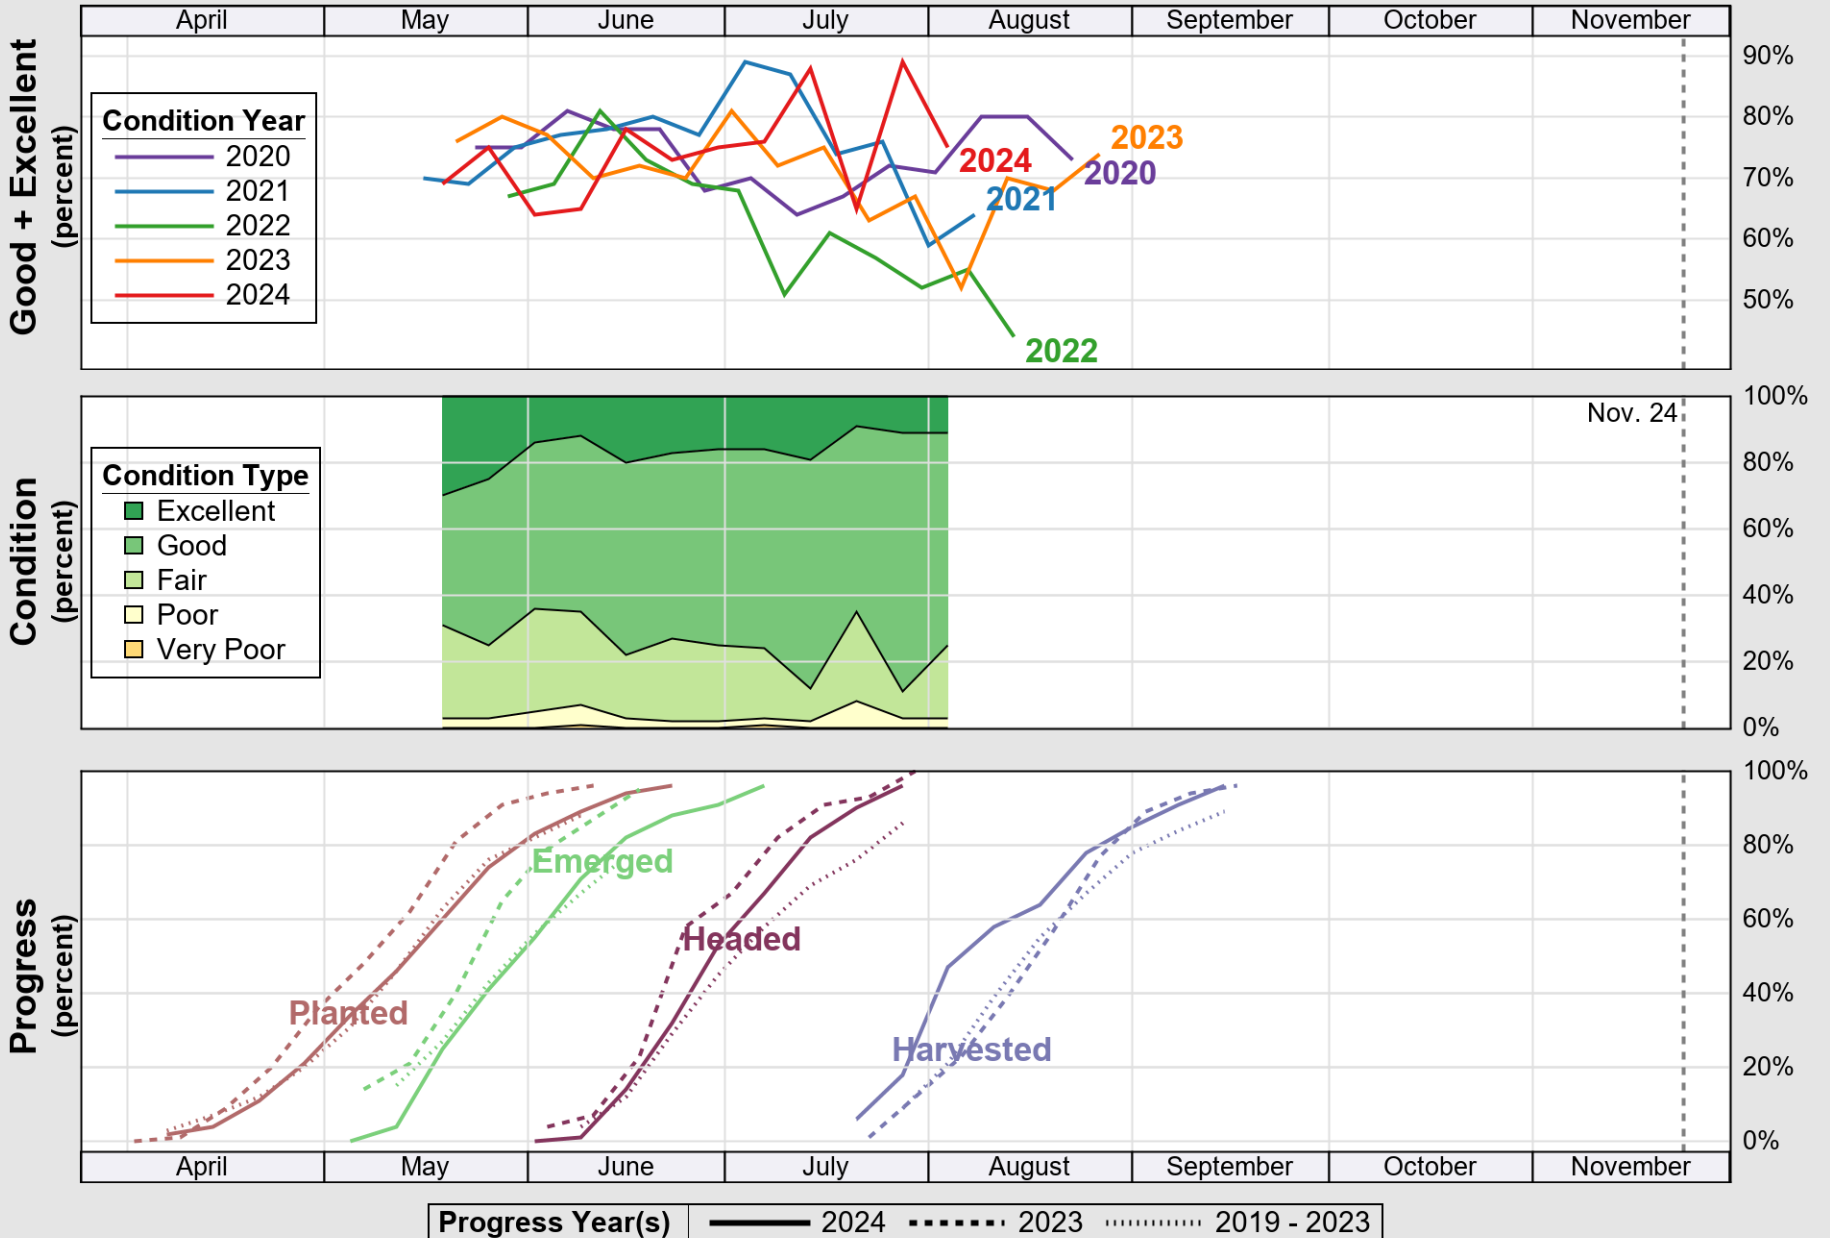

USDA

Crop Progress and Condition: Barley in New York , 2024

NASS

Source: National Agricultural Statistics Service (NASS), Crop Progress Report

USDA

Crop Progress and Condition: Corn in New York , 2024

NASS

Source: National Agricultural Statistics Service (NASS), Crop Progress Report

USDA

Crop Progress and Condition: Oats in New York , 2024

NASS

Source: National Agricultural Statistics Service (NASS), Crop Progress Report

USDA

Crop Progress and Condition: Pasture and Range in New York , 2024

NASS

Source: National Agricultural Statistics Service (NASS), Crop Progress Report

USDA

Crop Progress and Condition: Soybeans in New York , 2024

NASS

Source: National Agricultural Statistics Service (NASS), Crop Progress Report

USDA

Crop Progress and Condition: Winter Wheat in New York , 2024

NASS

Source: National Agricultural Statistics Service (NASS), Crop Progress Report