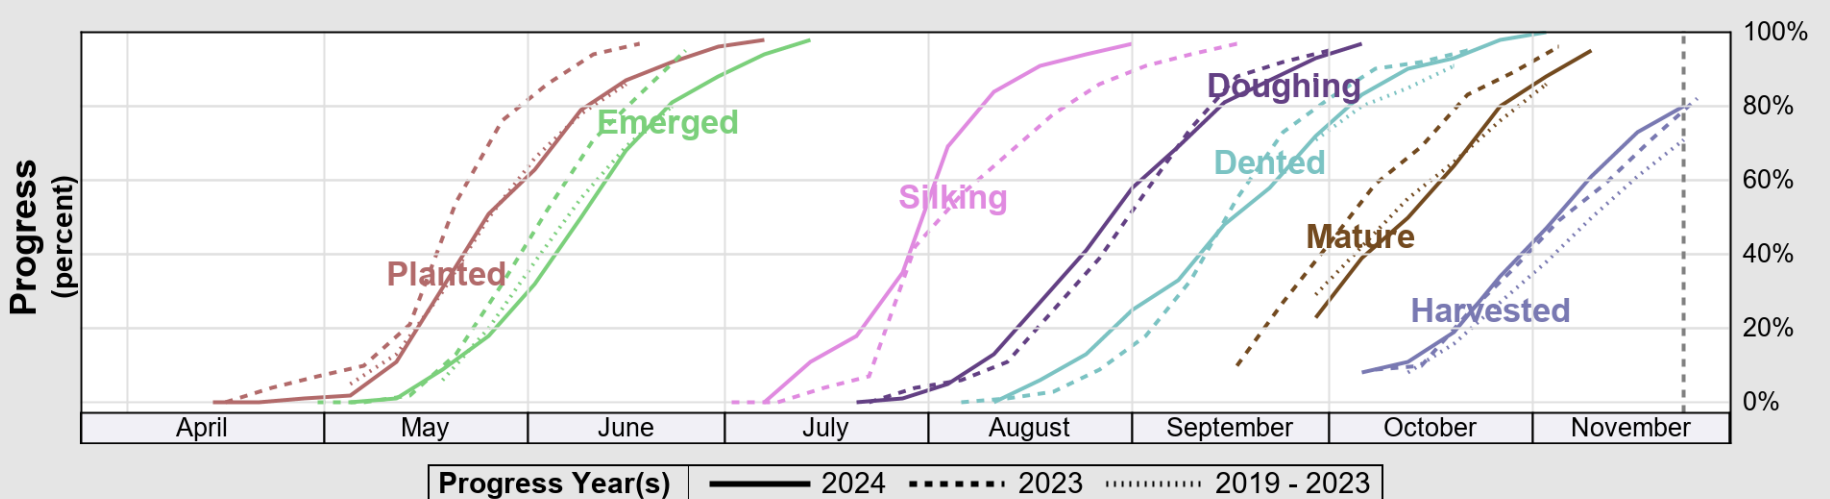

USDA

Crop Progress and Condition: Barley in New York , 2024

NASS

Source: National Agricultural Statistics Service (NASS), Crop Progress Report

USDA

Crop Progress and Condition: Corn in New York , 2024

NASS

Source: National Agricultural Statistics Service (NASS), Crop Progress Report

USDA

Crop Progress and Condition: Oats in New York , 2024

NASS

Source: National Agricultural Statistics Service (NASS), Crop Progress Report

USDA

Crop Progress and Condition: Pasture and Range in New York , 2024