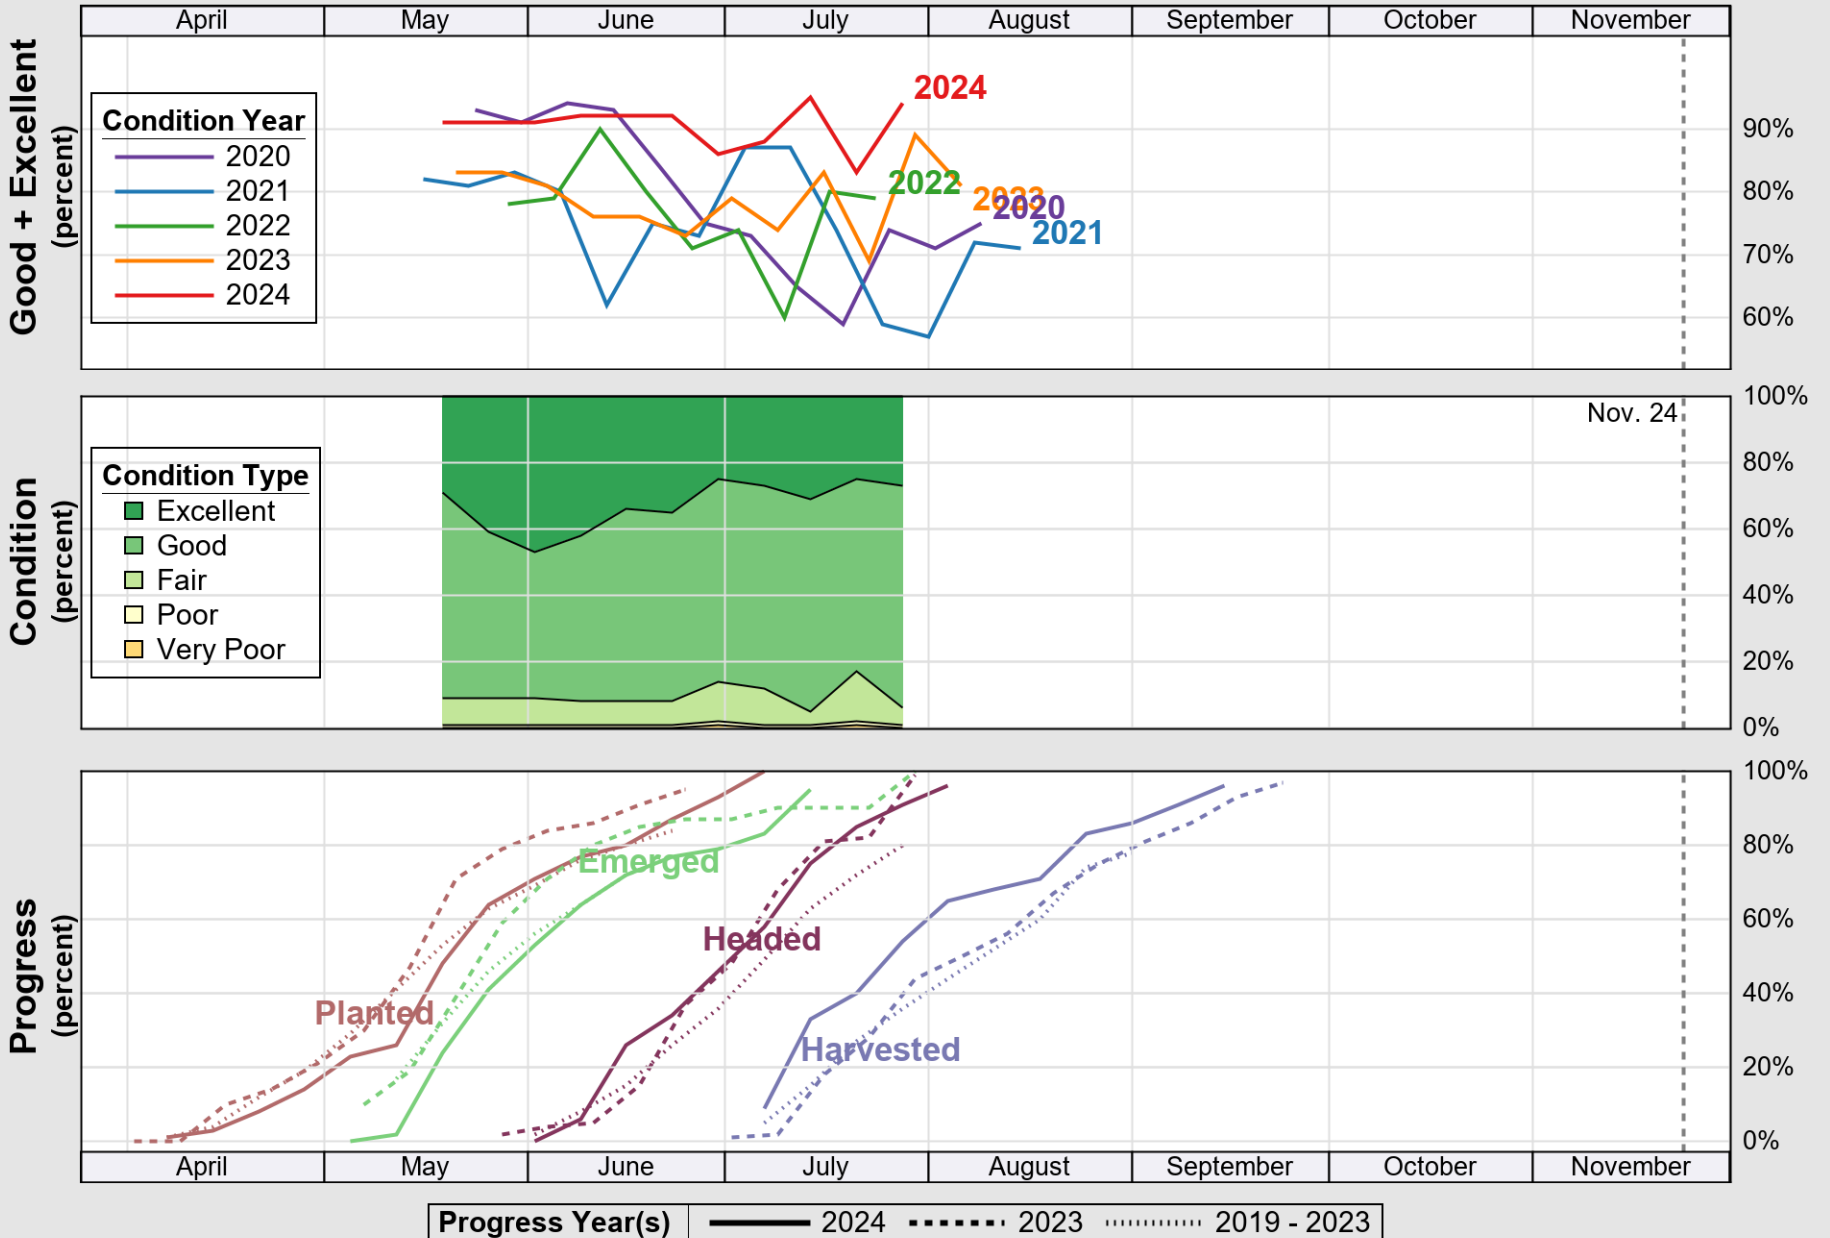

USDA

Crop Progress and Condition: Barley in New York , 2024

NASS

Source: National Agricultural Statistics Service (NASS), Crop Progress Report

USDA

Crop Progress and Condition: Corn in New York , 2024

NASS

Source: National Agricultural Statistics Service (NASS), Crop Progress Report

USDA

Crop Progress and Condition: Oats in New York , 2024

NASS

Source: National Agricultural Statistics Service (NASS), Crop Progress Report

USDA

Crop Progress and Condition: Pasture and Range in New York , 2024

NASS

Source: National Agricultural Statistics Service (NASS), Crop Progress Report

USDA

Crop Progress and Condition: Soybeans in New York , 2024

NASS

Source: National Agricultural Statistics Service (NASS), Crop Progress Report