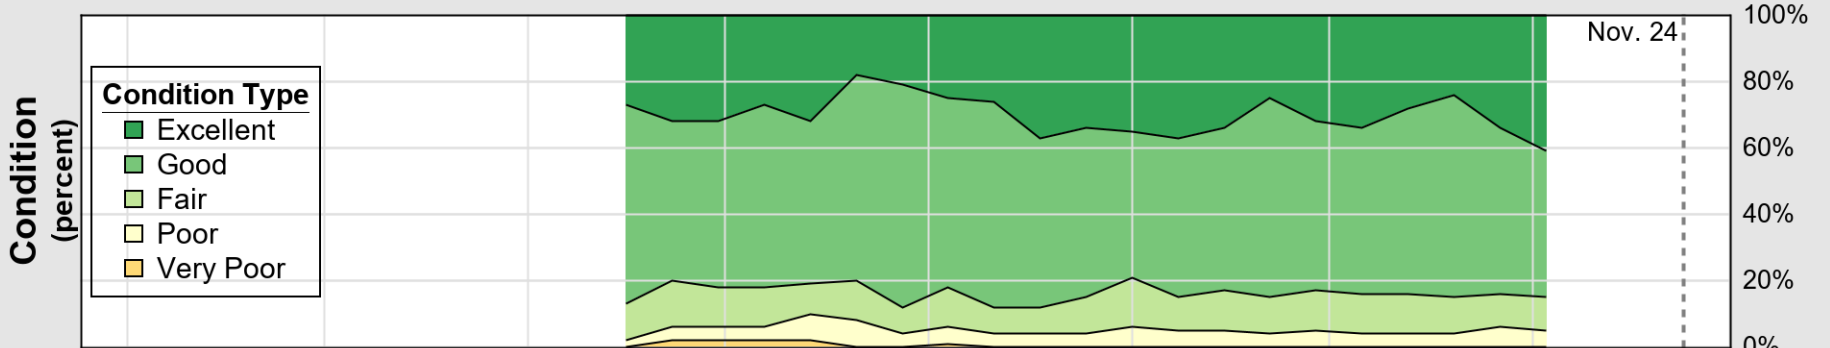

USDA

Crop Progress and Condition: Barley in New York , 2024

NASS

Source: National Agricultural Statistics Service (NASS), Crop Progress Report

USDA

Crop Progress and Condition: Corn in New York , 2024

NASS

Source: National Agricultural Statistics Service (NASS), Crop Progress Report