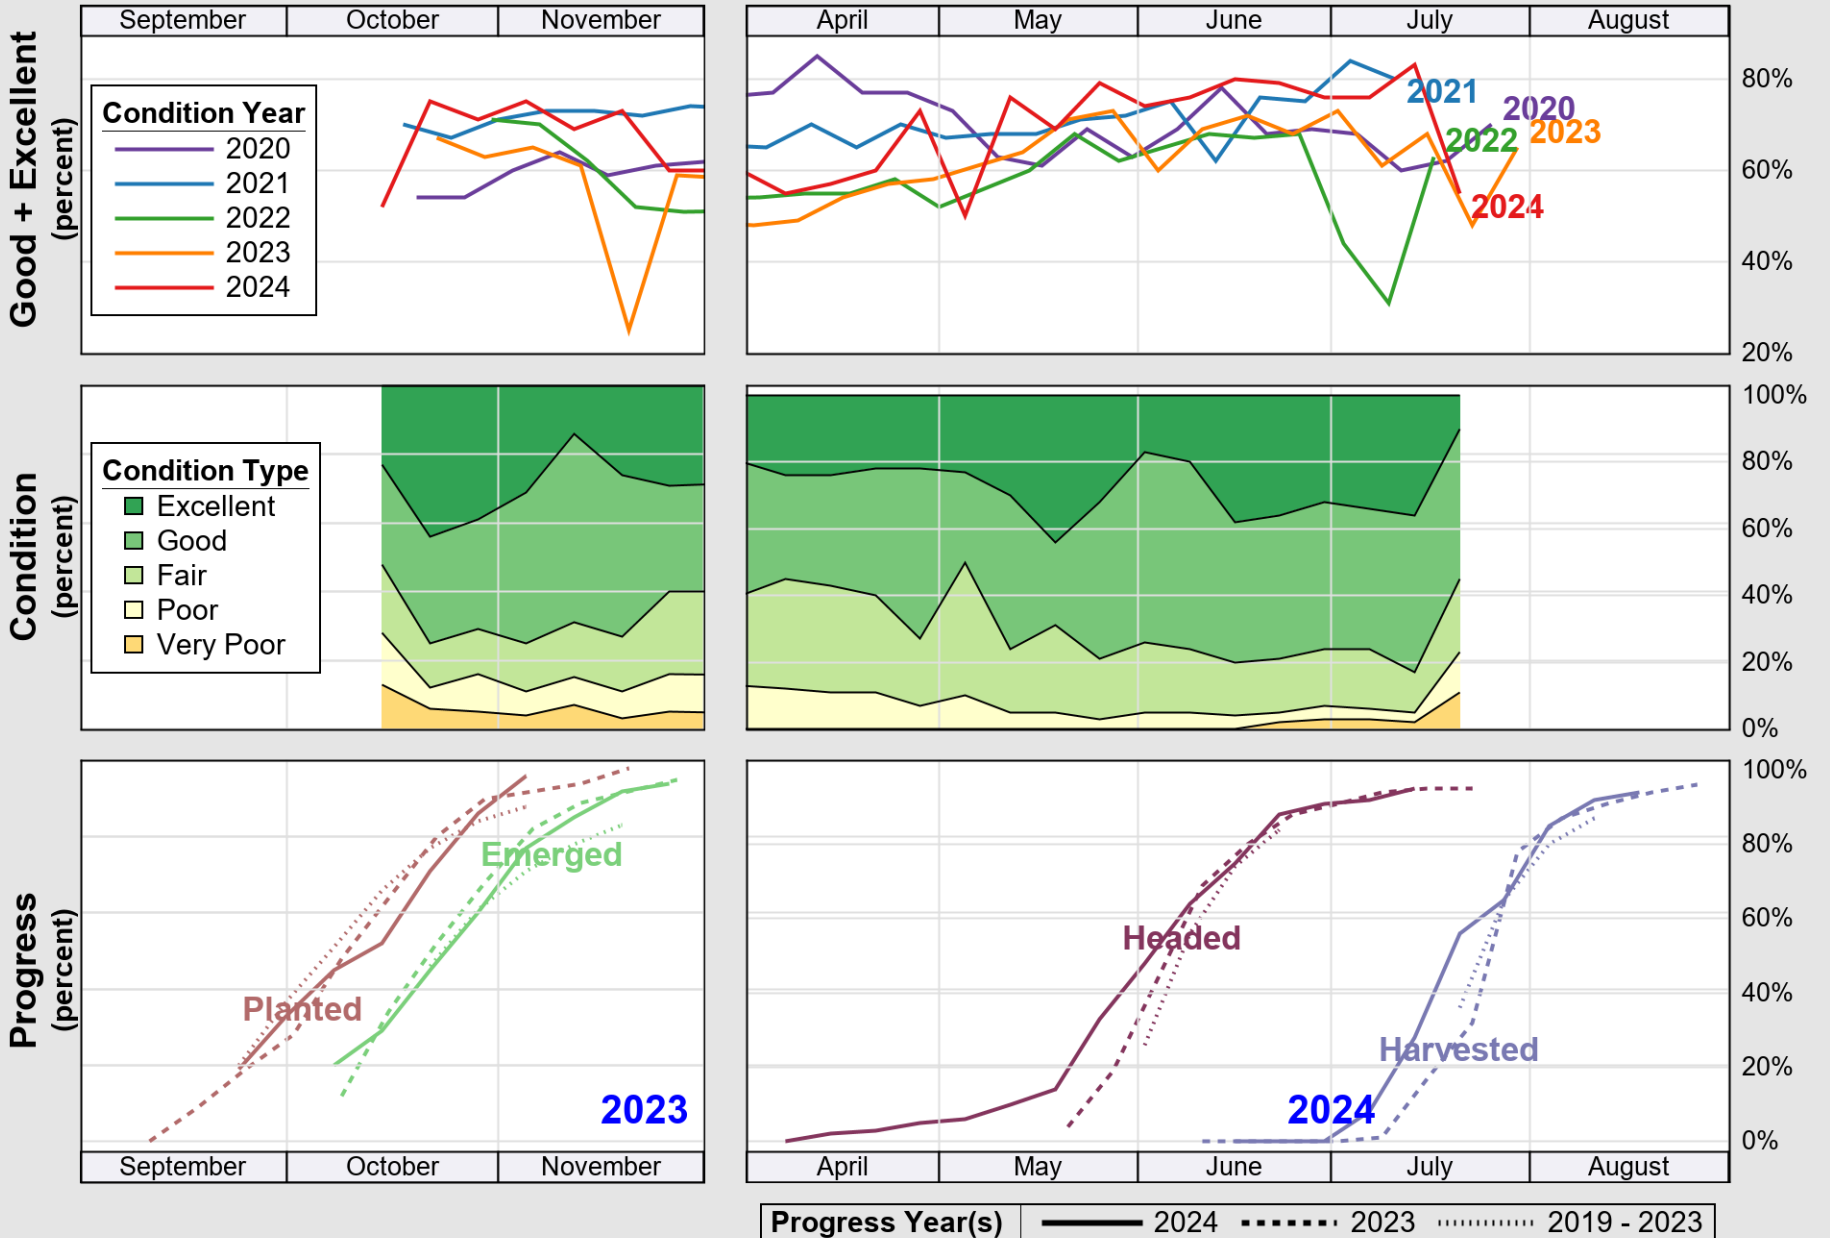

USDA

Crop Progress and Condition: Barley in New York , 2024

NASS

Source: National Agricultural Statistics Service (NASS), Crop Progress Report

USDA

Crop Progress and Condition: Corn in New York , 2024

NASS

Source: National Agricultural Statistics Service (NASS), Crop Progress Report

USDA

Crop Progress and Condition: Oats in New York , 2024

NASS

Source: National Agricultural Statistics Service (NASS), Crop Progress Report

USDA

Crop Progress and Condition: Pasture and Range in New York , 2024

NASS

Source: National Agricultural Statistics Service (NASS), Crop Progress Report

USDA

Crop Progress and Condition: Soybeans in New York , 2024

NASS

Source: National Agricultural Statistics Service (NASS), Crop Progress Report

USDA

Crop Progress and Condition: Winter Wheat in New York , 2024

NASS

Source: National Agricultural Statistics Service (NASS), Crop Progress Report