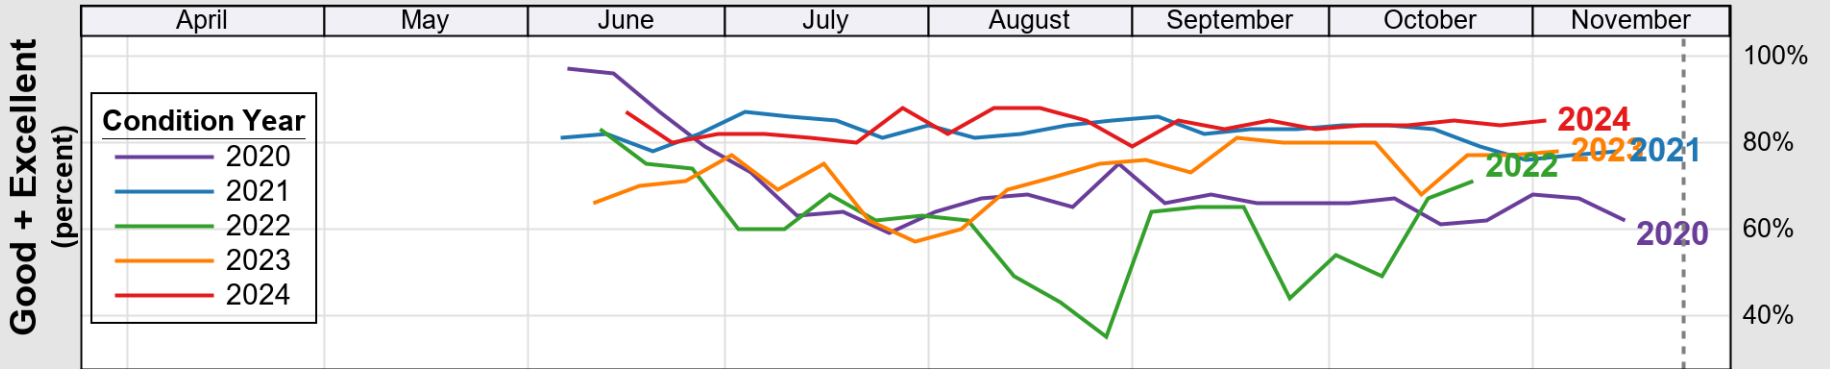

USDA

Crop Progress and Condition: Barley in New York , 2024

NASS

Source: National Agricultural Statistics Service (NASS), Crop Progress Report

USDA

Crop Progress and Condition: Corn in New York , 2024

NASS

Source: National Agricultural Statistics Service (NASS), Crop Progress Report