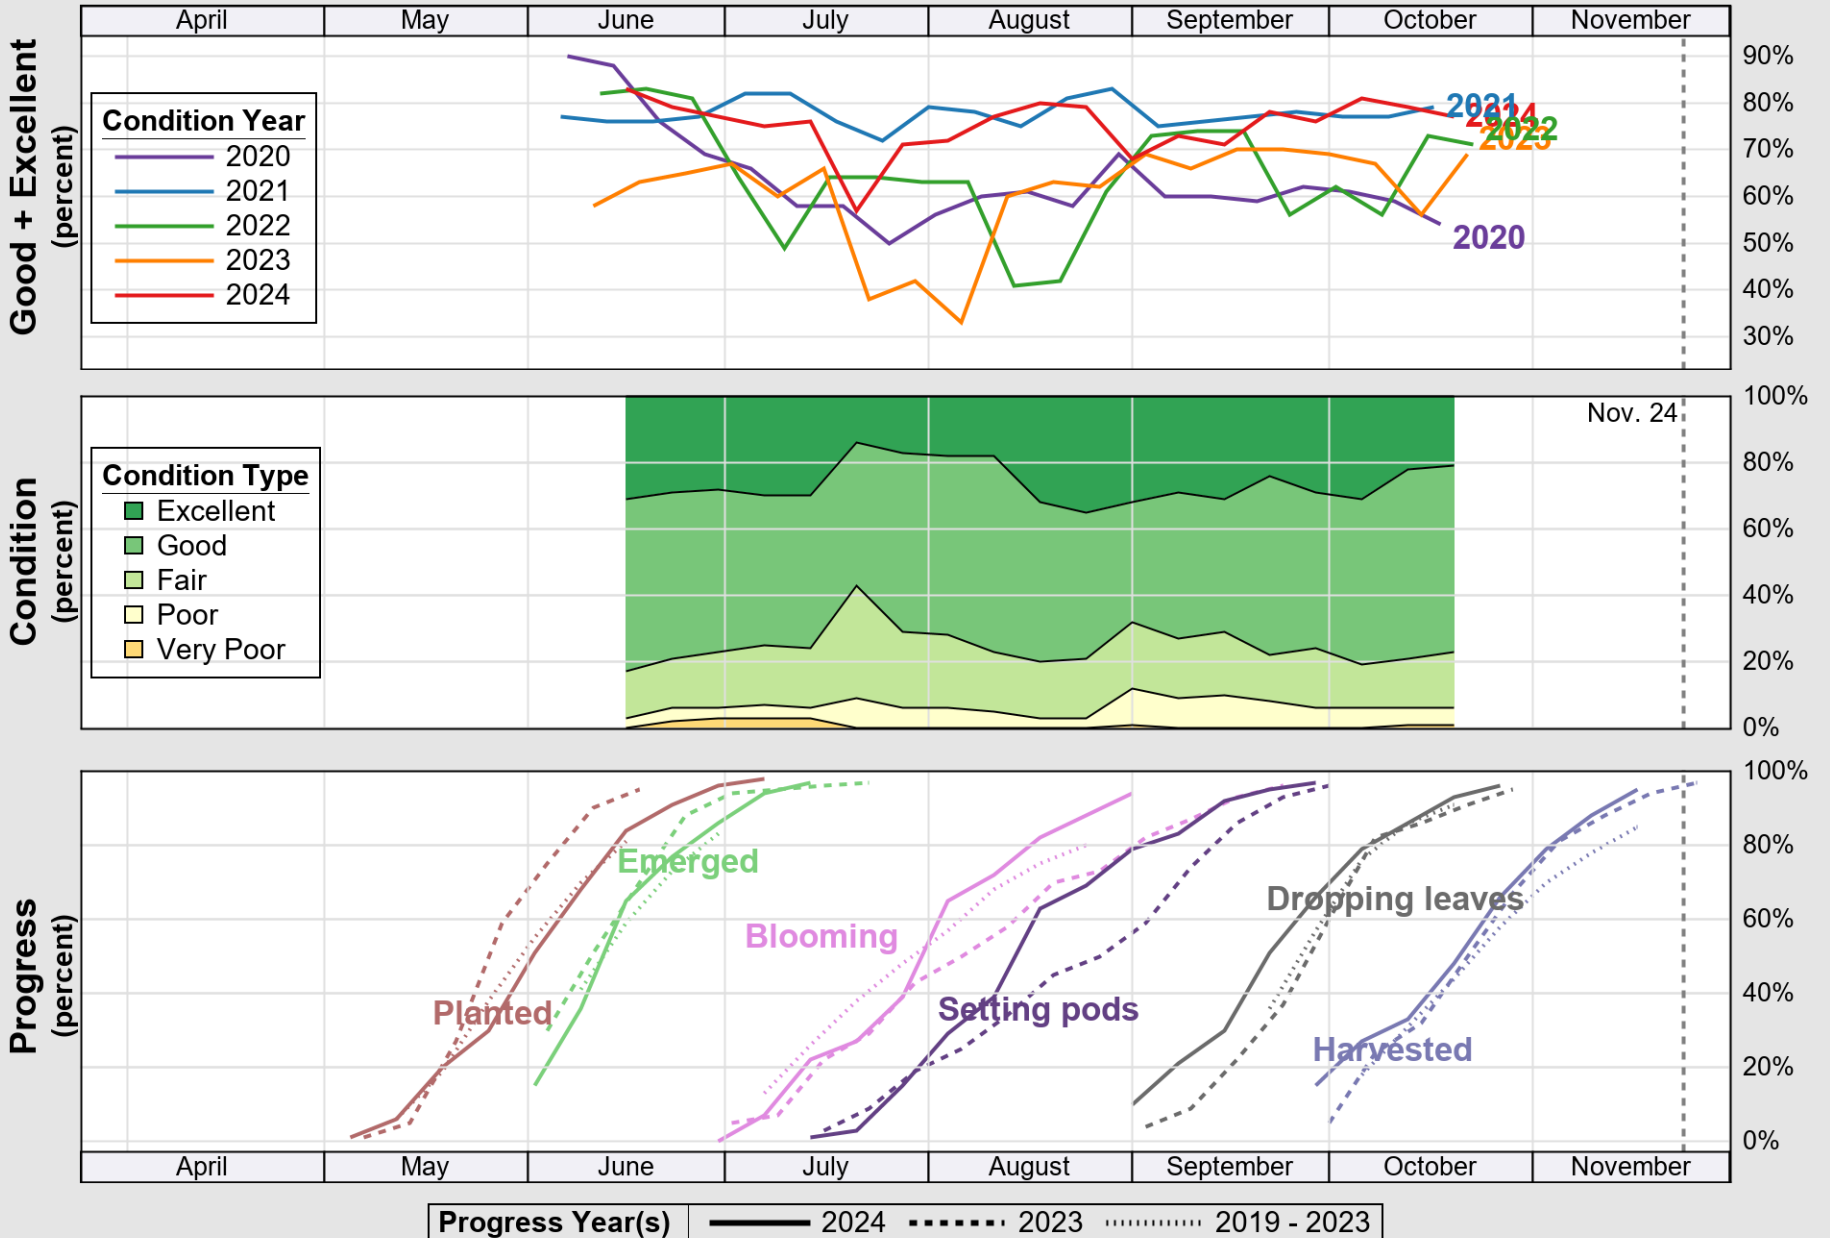

USDA

Crop Progress and Condition: Barley in New York , 2024

NASS

Source: National Agricultural Statistics Service (NASS), Crop Progress Report

USDA

Crop Progress and Condition: Corn in New York , 2024

NASS

Source: National Agricultural Statistics Service (NASS), Crop Progress Report

USDA

Crop Progress and Condition: Oats in New York , 2024

NASS

Source: National Agricultural Statistics Service (NASS), Crop Progress Report

USDA

Crop Progress and Condition: Pasture and Range in New York , 2024

NASS

Source: National Agricultural Statistics Service (NASS), Crop Progress Report

USDA

Crop Progress and Condition: Soybeans in New York , 2024

NASS

Source: National Agricultural Statistics Service (NASS), Crop Progress Report

USDA

Crop Progress and Condition: Winter Wheat in New York , 2024

NASS

Source: National Agricultural Statistics Service (NASS), Crop Progress Report