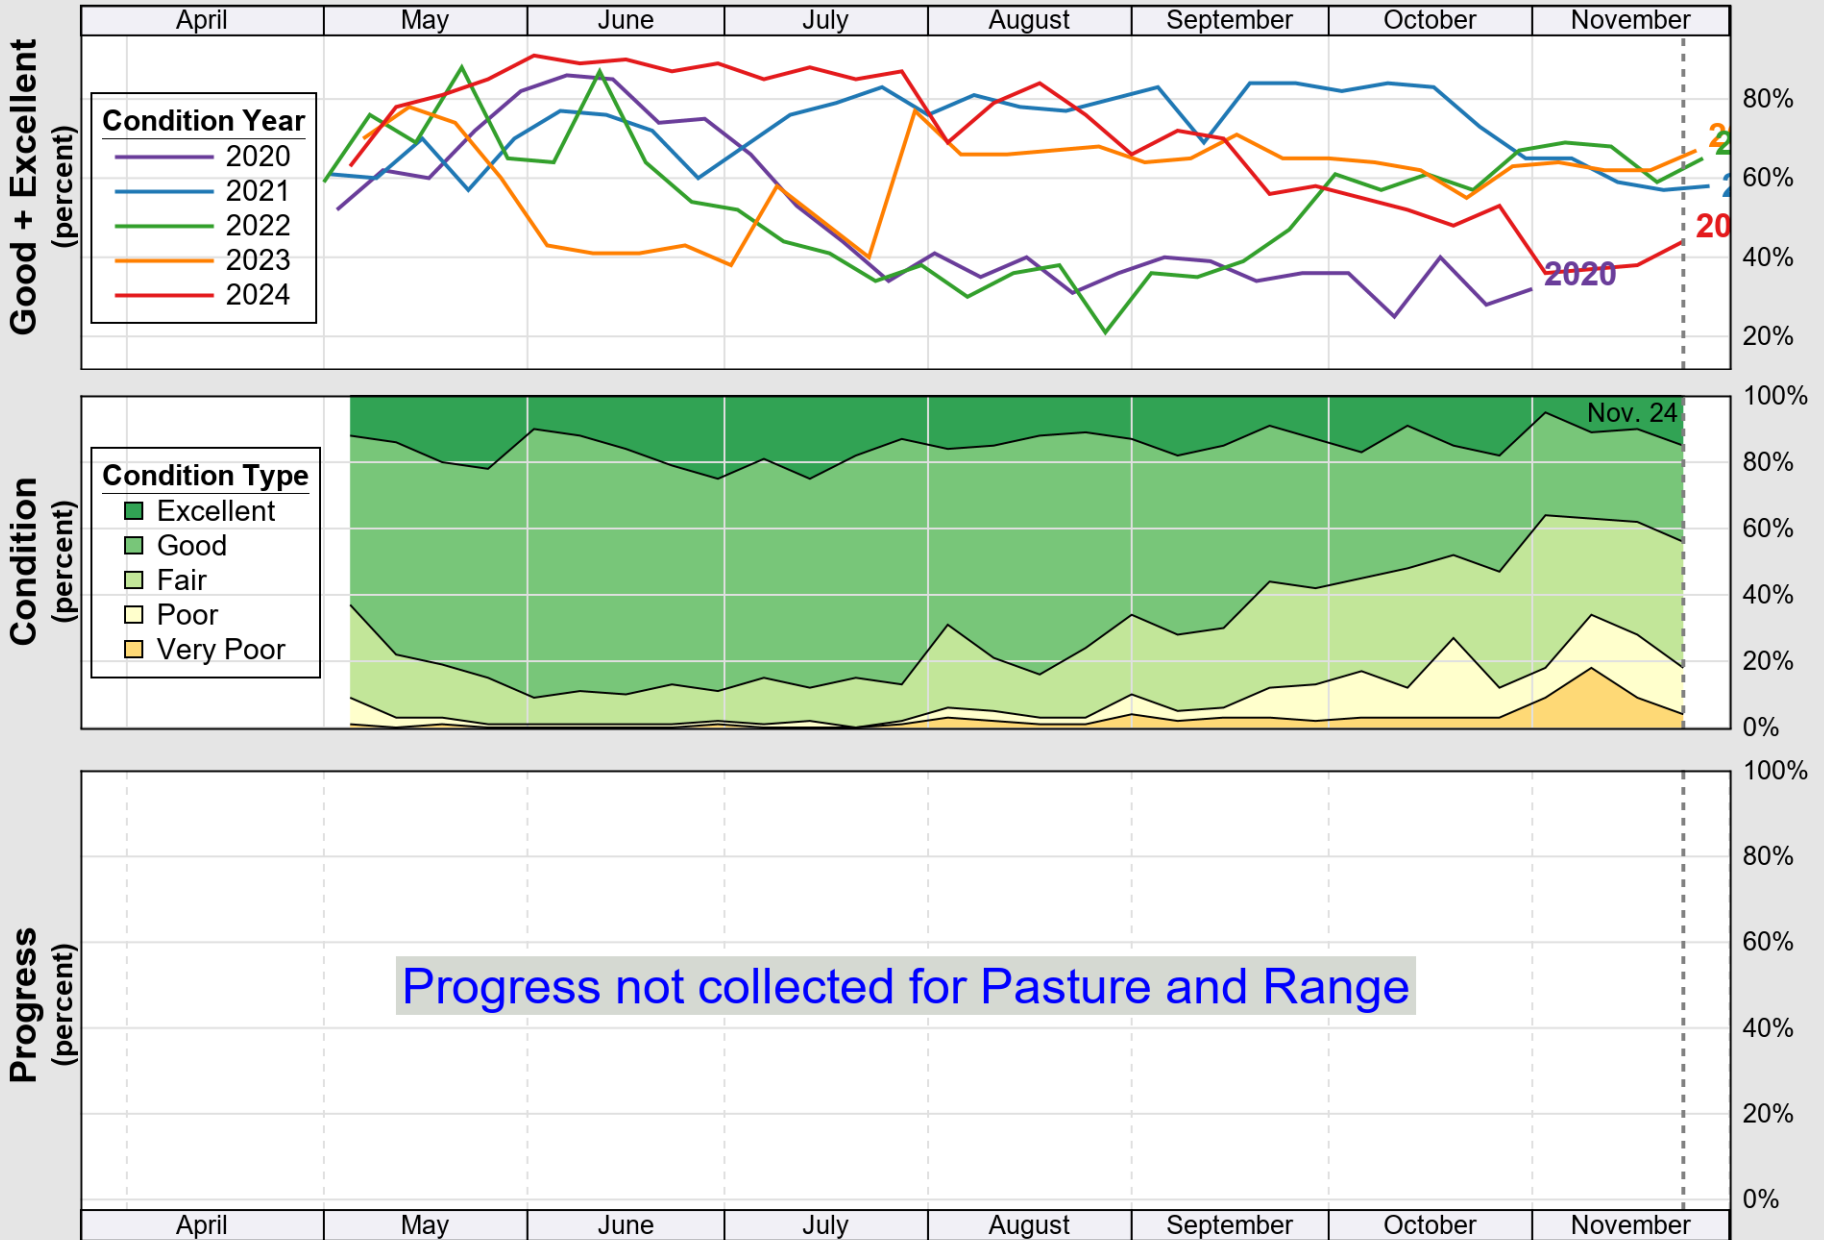

USDA

Crop Progress and Condition: Barley in New York , 2024

NASS

Source: National Agricultural Statistics Service (NASS), Crop Progress Report

USDA

Crop Progress and Condition: Corn in New York , 2024

NASS

Source: National Agricultural Statistics Service (NASS), Crop Progress Report

USDA

Crop Progress and Condition: Oats in New York , 2024

NASS

Source: National Agricultural Statistics Service (NASS), Crop Progress Report

USDA

Crop Progress and Condition: Pasture and Range in New York , 2024

NASS

Source: National Agricultural Statistics Service (NASS), Crop Progress Report

USDA

Crop Progress and Condition: Soybeans in New York , 2024

NASS

Source: National Agricultural Statistics Service (NASS), Crop Progress Report