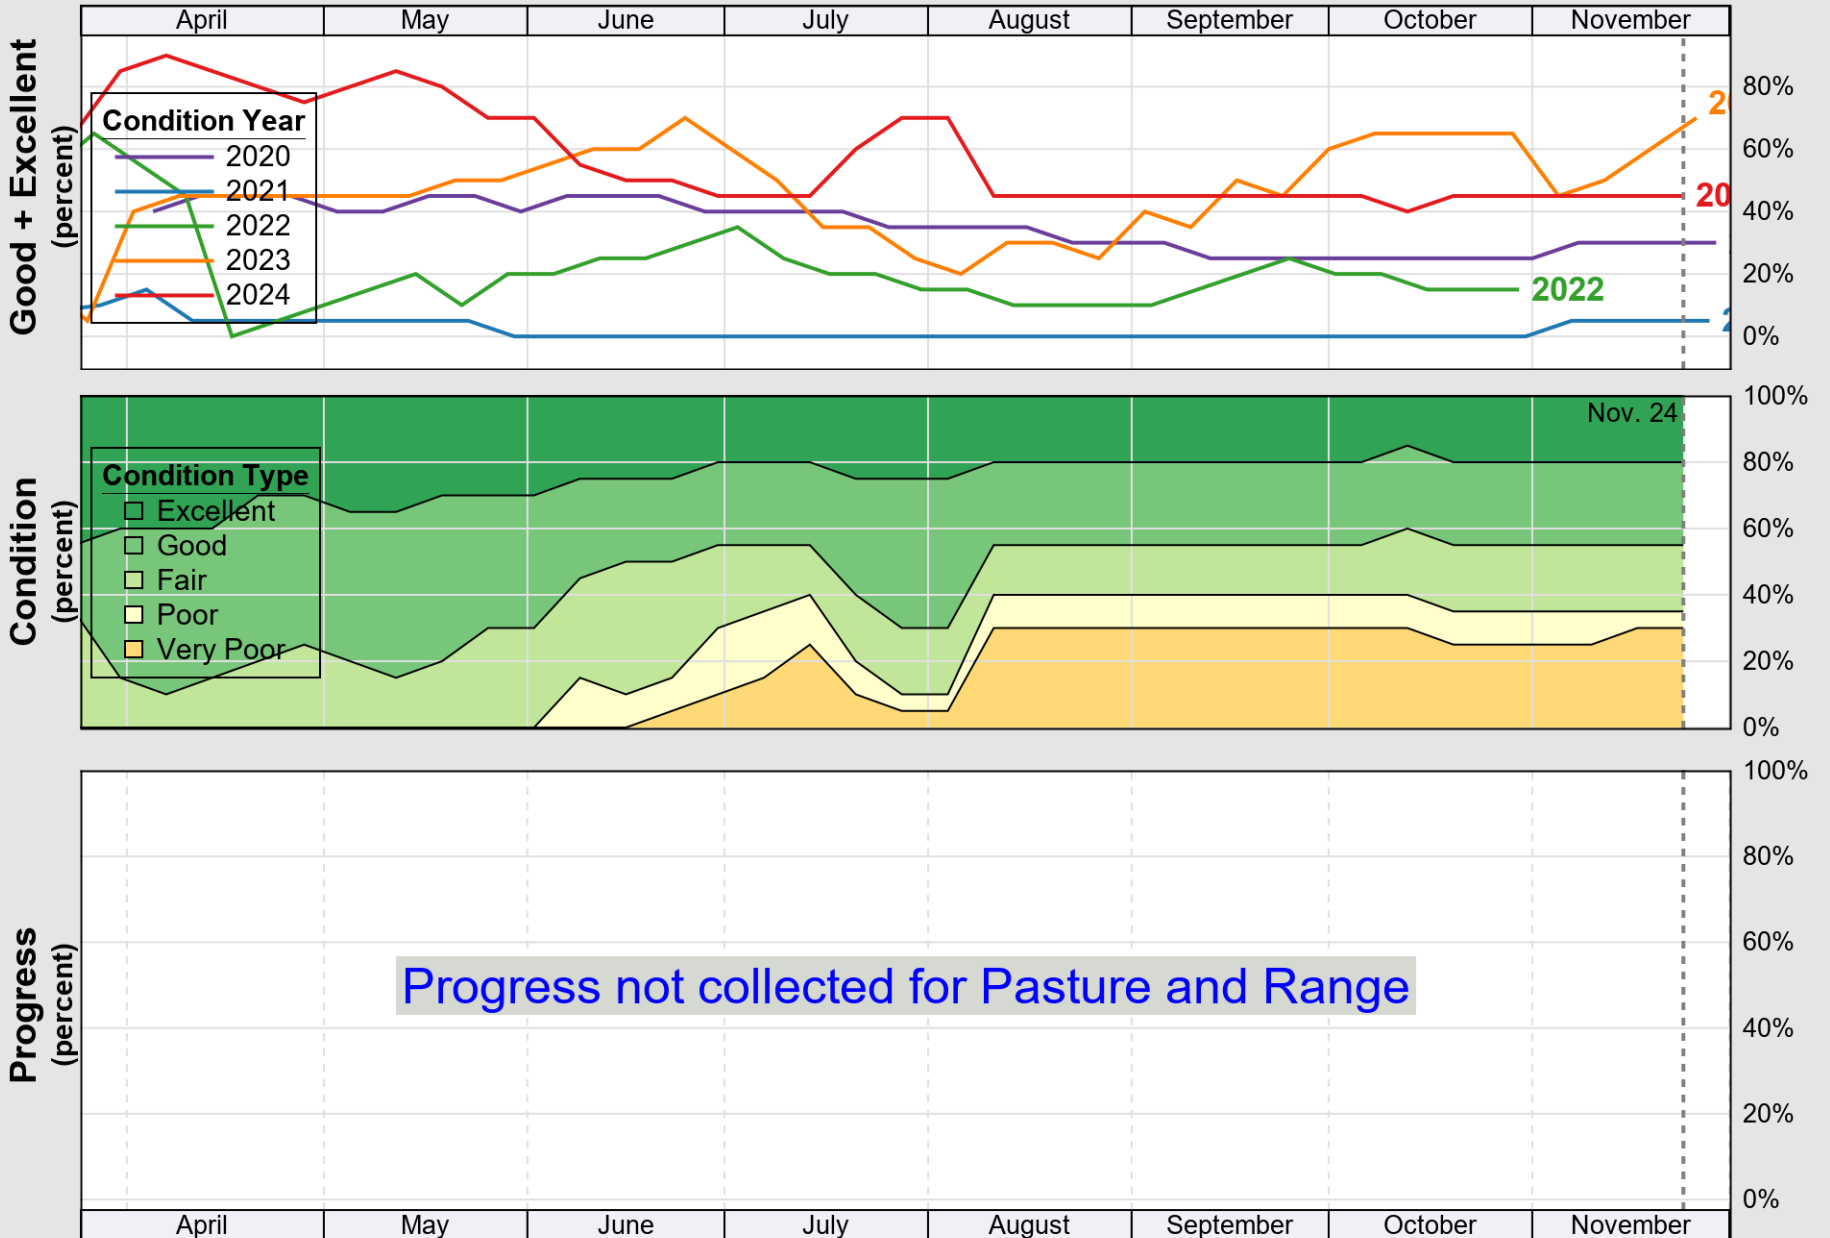

USDA

Crop Progress and Condition: Pasture and Range in Nevada, 2024

NASS

Source: National Agricultural Statistics Service (NASS), Crop Progress Report