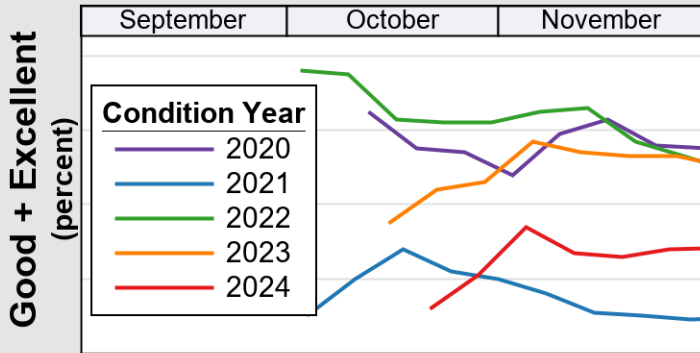

USDA

Crop Progress and Condition: Peanuts in New Mexico , 2024

NASS

Source: National Agricultural Statistics Service (NASS), Crop Progress Report

USDA

Crop Progress and Condition: Winter Wheat in New Mexico , 2024

NASS

Progress Year(s) ——— 2024 ······ 2023 2019 - 2023

Source: National Agricultural Statistics Service (NASS), Crop Progress Report