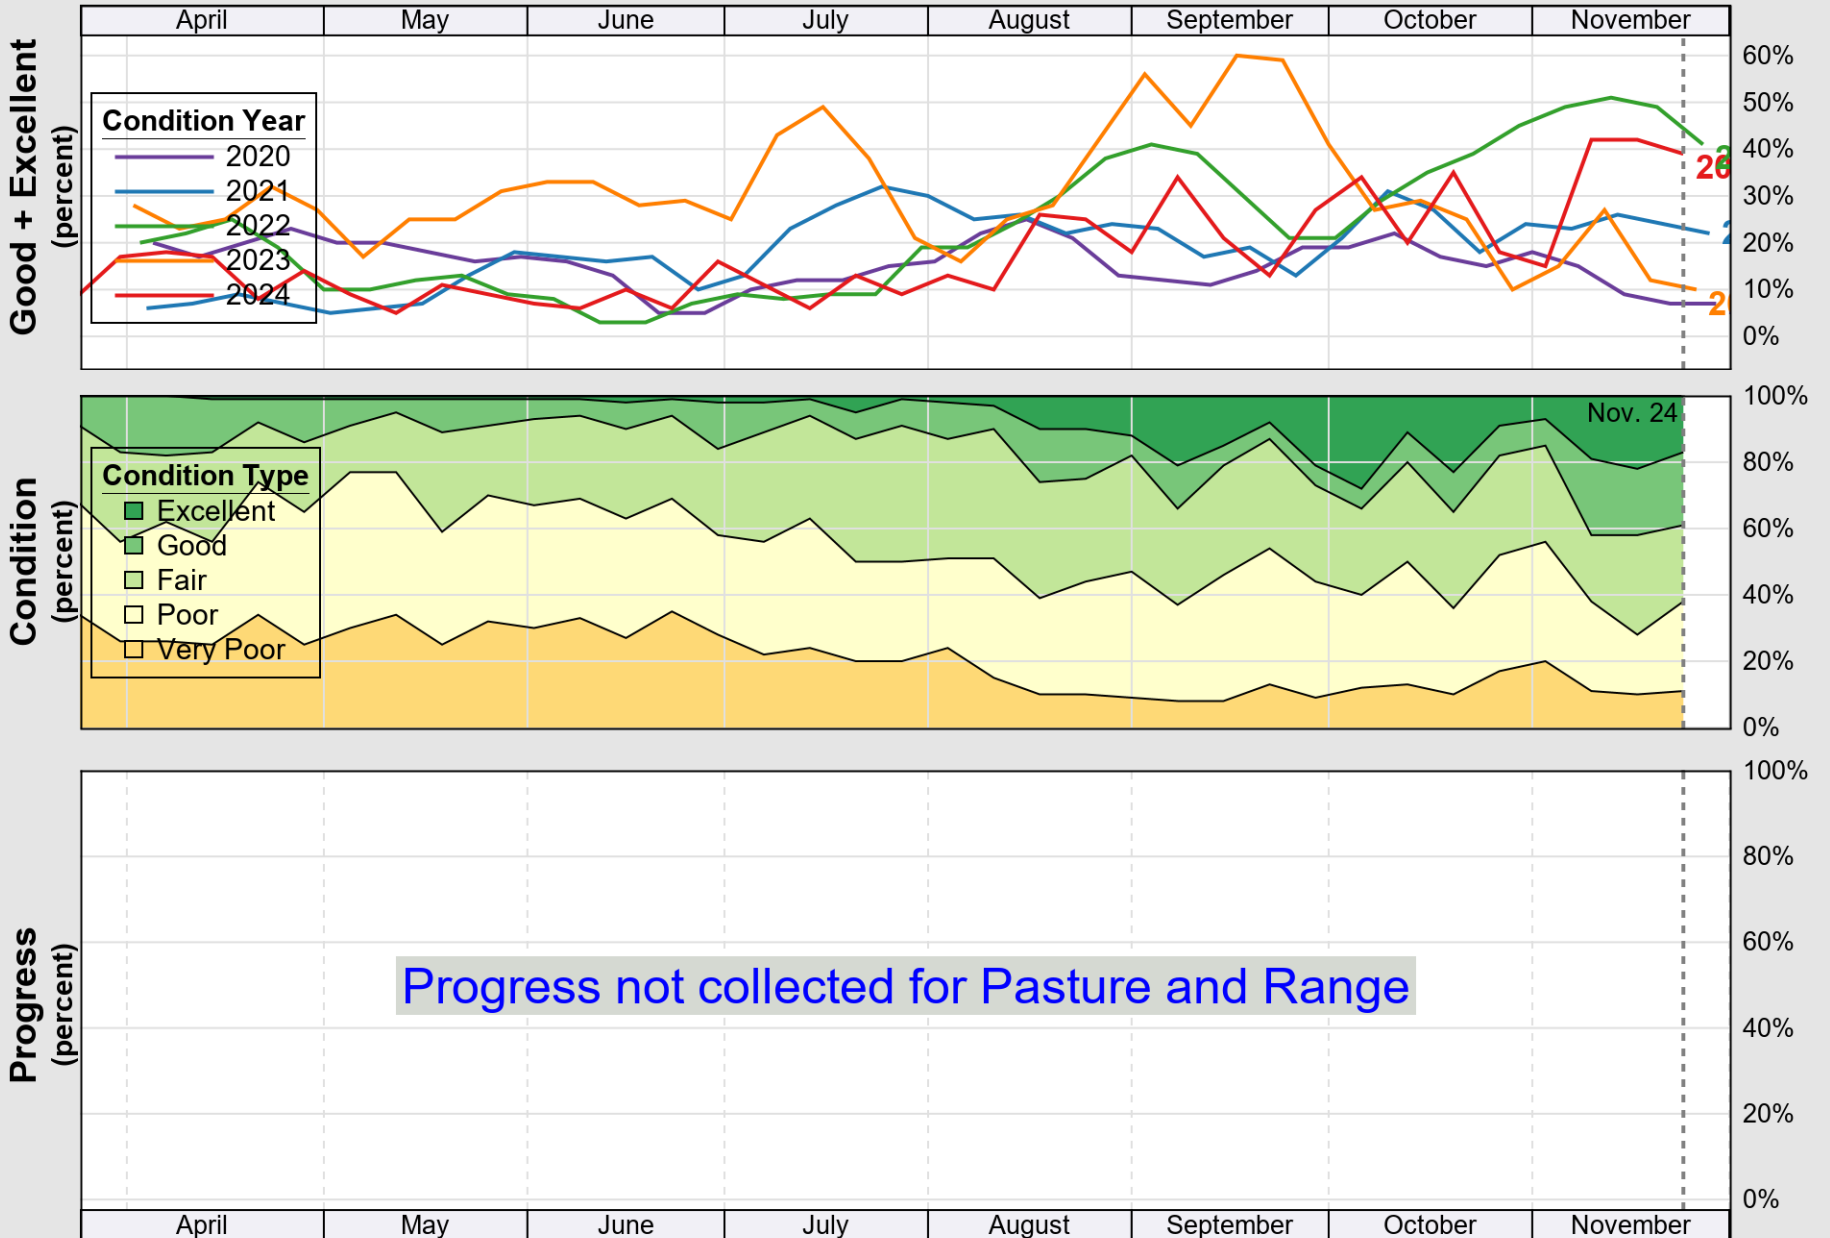

USDA

Crop Progress and Condition: Corn in New Mexico , 2024

NASS

Source: National Agricultural Statistics Service (NASS), Crop Progress Report

USDA

Crop Progress and Condition: Cotton in New Mexico , 2024

NASS

Source: National Agricultural Statistics Service (NASS), Crop Progress Report

USDA

Crop Progress and Condition: Pasture and Range in New Mexico , 2024

NASS

Source: National Agricultural Statistics Service (NASS), Crop Progress Report

USDA

Crop Progress and Condition: Peanuts in New Mexico , 2024

NASS

Source: National Agricultural Statistics Service (NASS), Crop Progress Report

USDA

Crop Progress and Condition: Winter Wheat in New Mexico , 2024

NASS

Progress Year(s) ——— 2024 ······ 2023 2019 - 2023

Source: National Agricultural Statistics Service (NASS), Crop Progress Report