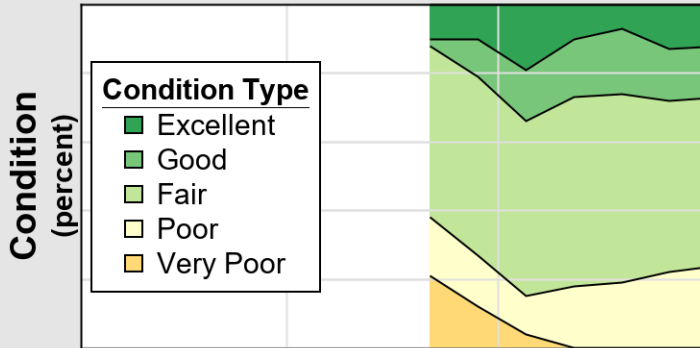

USDA

Crop Progress and Condition: Winter Wheat in New Mexico , 2024

NASS

Progress Year(s) ——— 2024   ······ 2023   ..... 2019 - 2023

Source: National Agricultural Statistics Service (NASS), Crop Progress Report