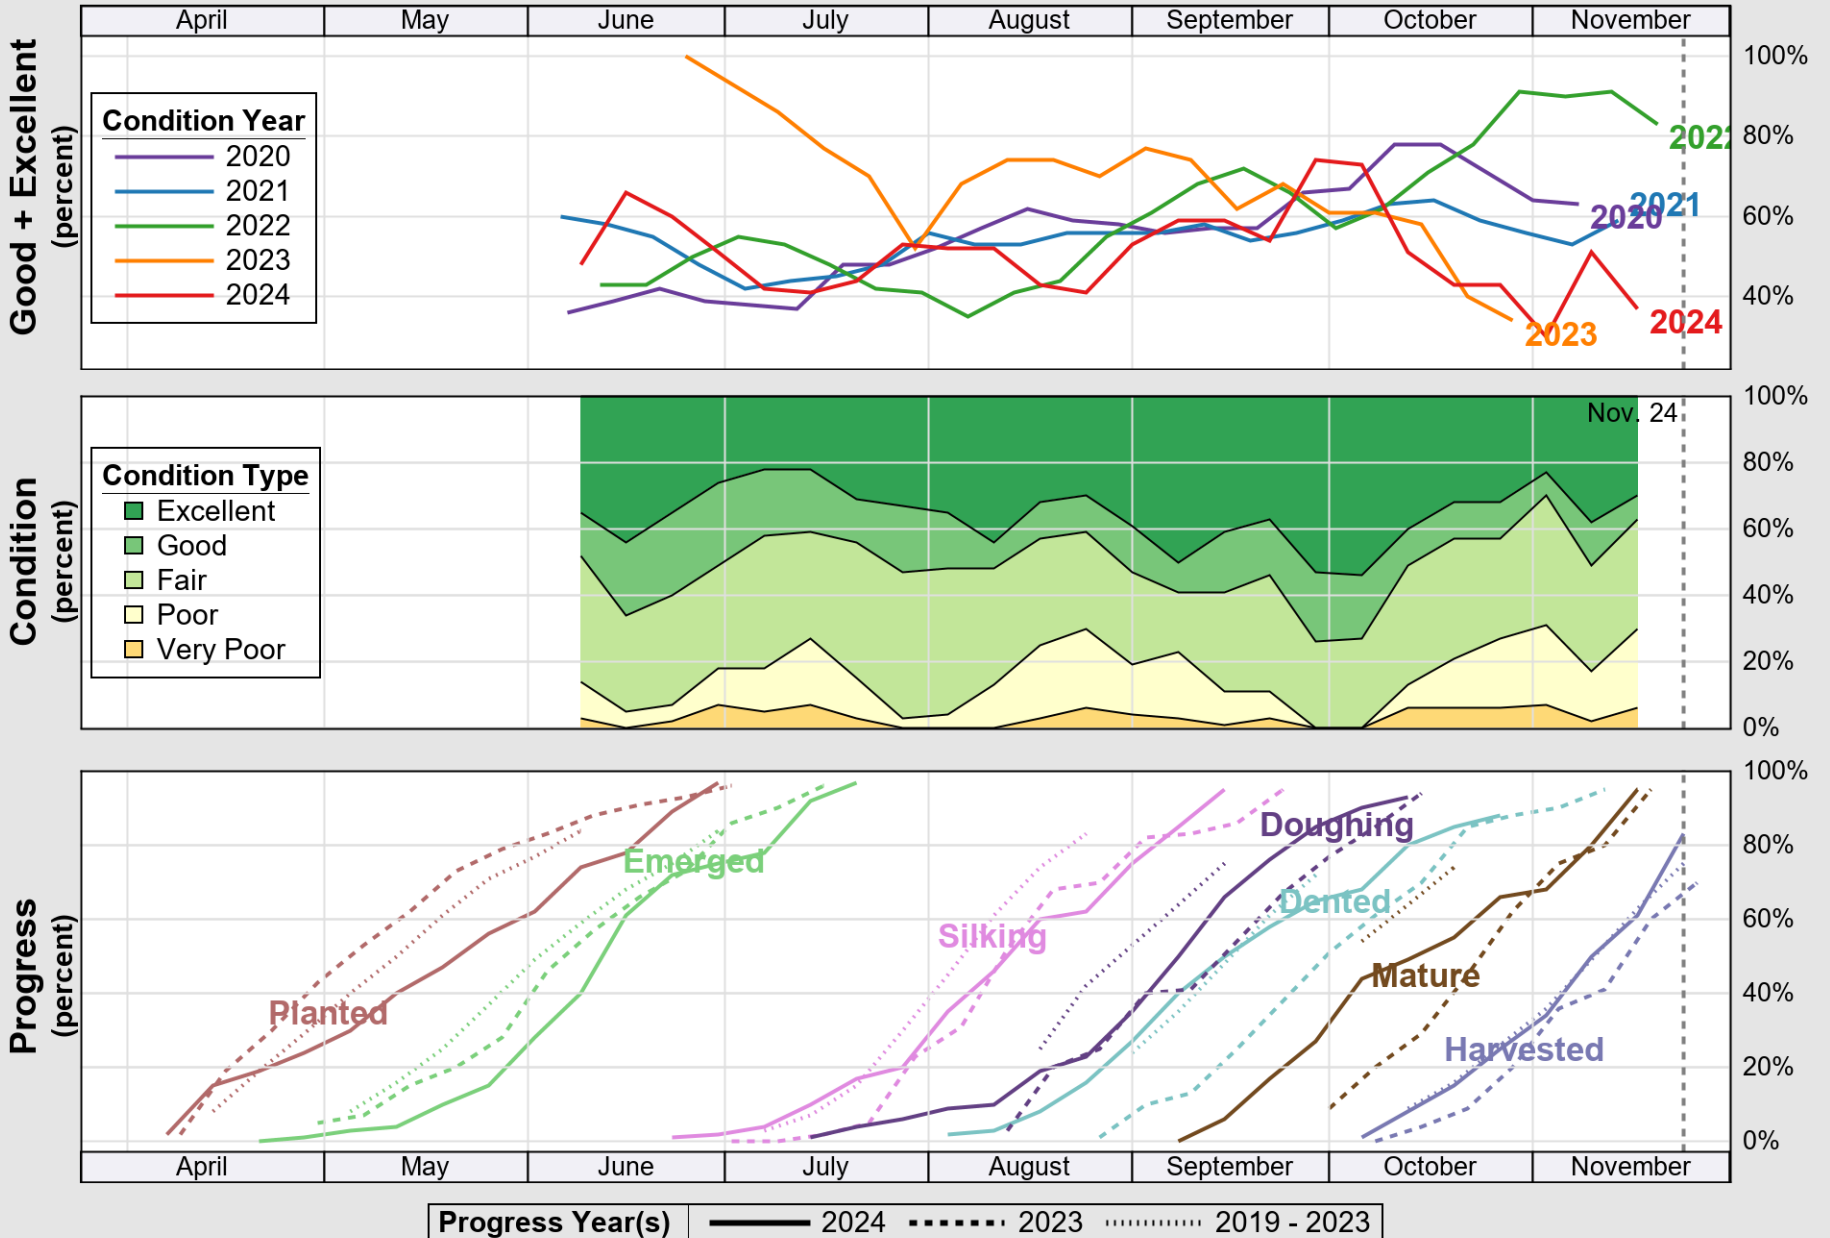

USDA

Crop Progress and Condition: Corn in New Mexico , 2024

NASS

Source: National Agricultural Statistics Service (NASS), Crop Progress Report

USDA

Crop Progress and Condition: Cotton in New Mexico , 2024

NASS

Source: National Agricultural Statistics Service (NASS), Crop Progress Report

USDA

Crop Progress and Condition: Pasture and Range in New Mexico , 2024

NASS

Source: National Agricultural Statistics Service (NASS), Crop Progress Report

USDA

Crop Progress and Condition: Peanuts in New Mexico , 2024

NASS

Source: National Agricultural Statistics Service (NASS), Crop Progress Report

USDA

Crop Progress and Condition: Winter Wheat in New Mexico , 2024

NASS

Progress Year(s) ——— 2024 ······ 2023 2019 - 2023

Source: National Agricultural Statistics Service (NASS), Crop Progress Report