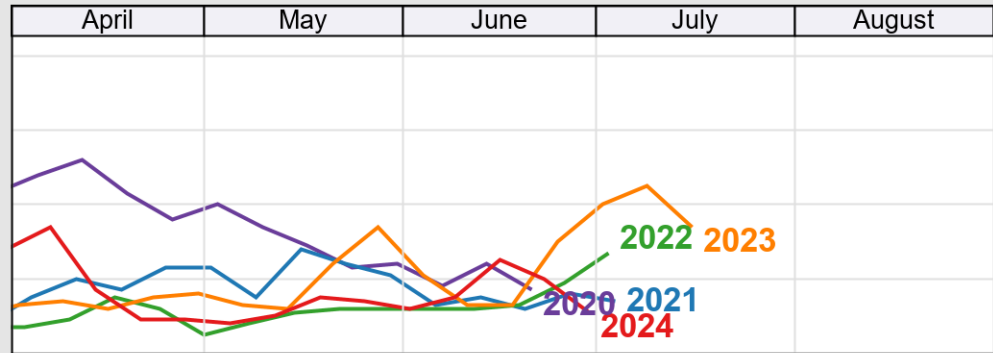

USDA

Crop Progress and Condition: Peanuts in New Mexico , 2024

NASS

Source: National Agricultural Statistics Service (NASS), Crop Progress Report

USDA

Crop Progress and Condition: Winter Wheat in New Mexico , 2024

NASS

Progress Year(s) ——— 2024 ······ 2023 2019 - 2023

Source: National Agricultural Statistics Service (NASS), Crop Progress Report