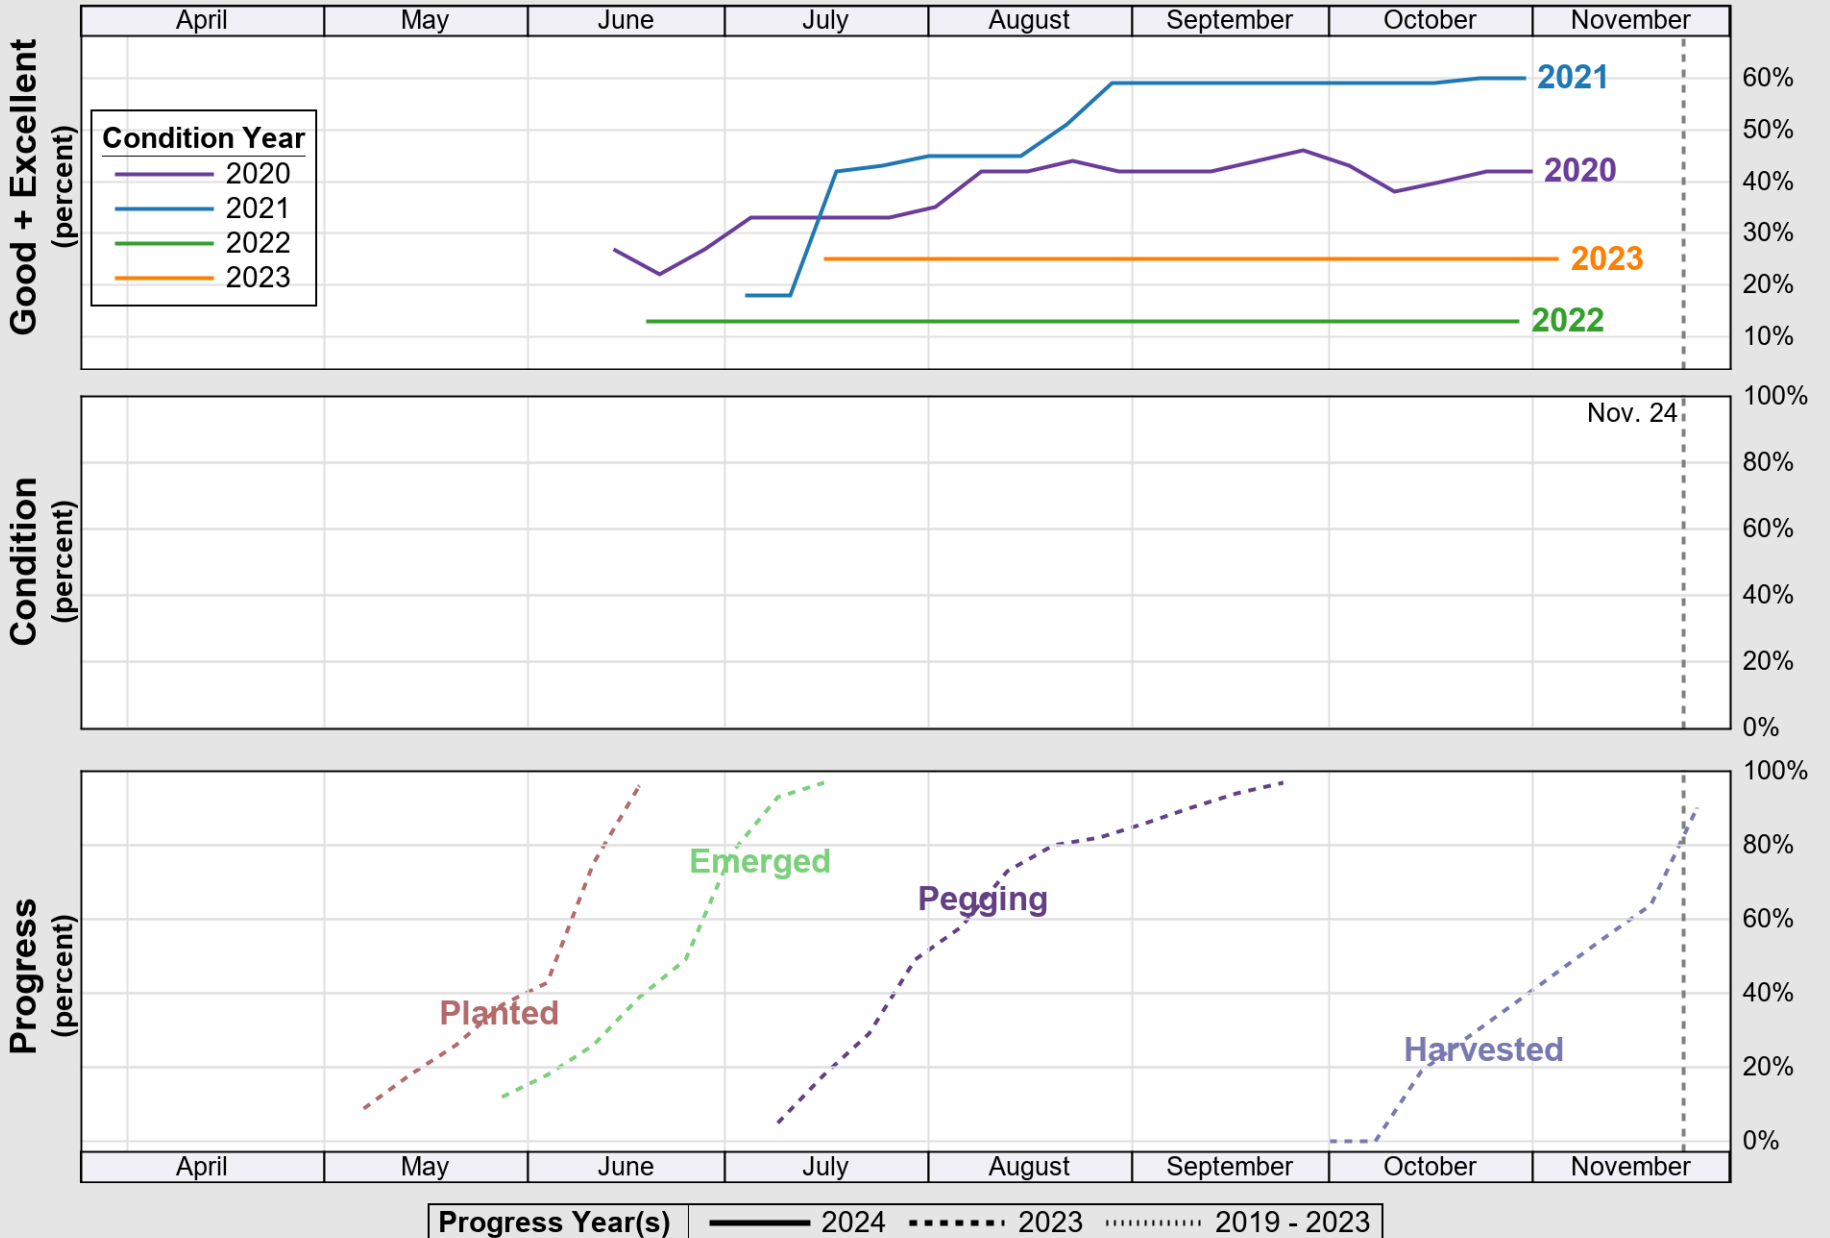

USDA

Crop Progress and Condition: Corn in New Mexico , 2024

NASS

Source: National Agricultural Statistics Service (NASS), Crop Progress Report

USDA

Crop Progress and Condition: Cotton in New Mexico , 2024

NASS

Source: National Agricultural Statistics Service (NASS), Crop Progress Report

USDA

Crop Progress and Condition: Pasture and Range in New Mexico , 2024

NASS

Source: National Agricultural Statistics Service (NASS), Crop Progress Report

USDA

Crop Progress and Condition: Peanuts in New Mexico , 2024

NASS

Source: National Agricultural Statistics Service (NASS), Crop Progress Report

USDA

Crop Progress and Condition: Winter Wheat in New Mexico , 2024

NASS

Progress Year(s) ——— 2024 ······ 2023 2019 - 2023

Source: National Agricultural Statistics Service (NASS), Crop Progress Report