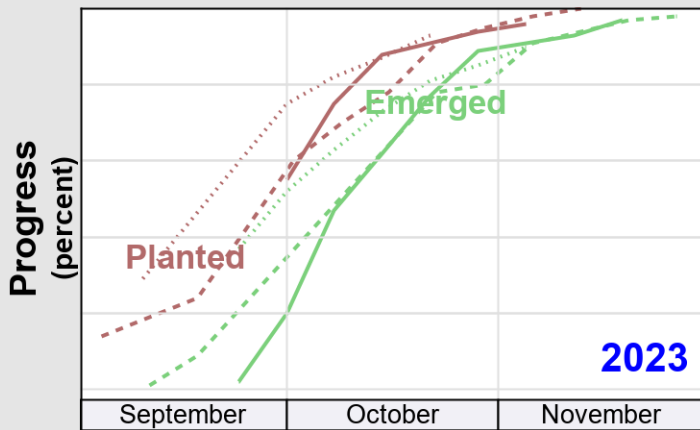

USDA

Crop Progress and Condition: Peanuts in New Mexico , 2024

NASS

Source: National Agricultural Statistics Service (NASS), Crop Progress Report

USDA

Crop Progress and Condition: Winter Wheat in New Mexico , 2024

NASS

Progress Year(s) ——— 2024 ······ 2023 2019 - 2023

Source: National Agricultural Statistics Service (NASS), Crop Progress Report