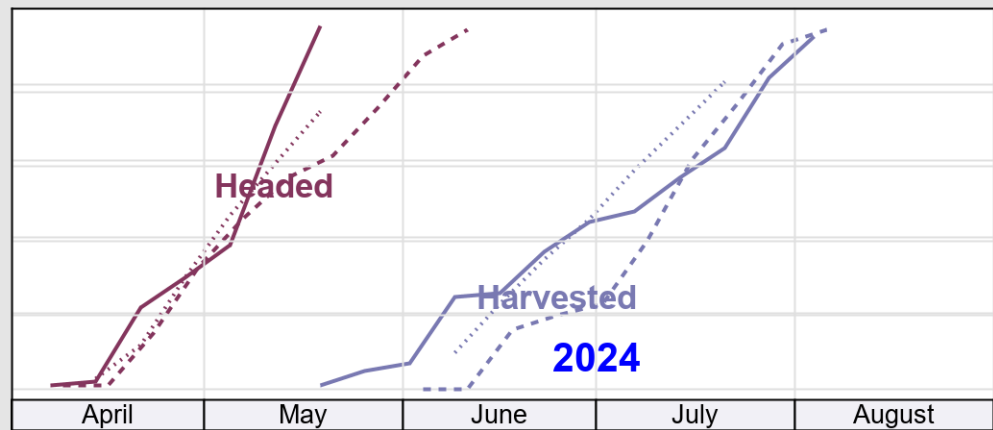

USDA

Crop Progress and Condition: Peanuts in New Mexico , 2024

NASS

Source: National Agricultural Statistics Service (NASS), Crop Progress Report

USDA

Crop Progress and Condition: Winter Wheat in New Mexico , 2024

NASS

Progress Year(s) ——— 2024 ······ 2023 2019 - 2023

Source: National Agricultural Statistics Service (NASS), Crop Progress Report