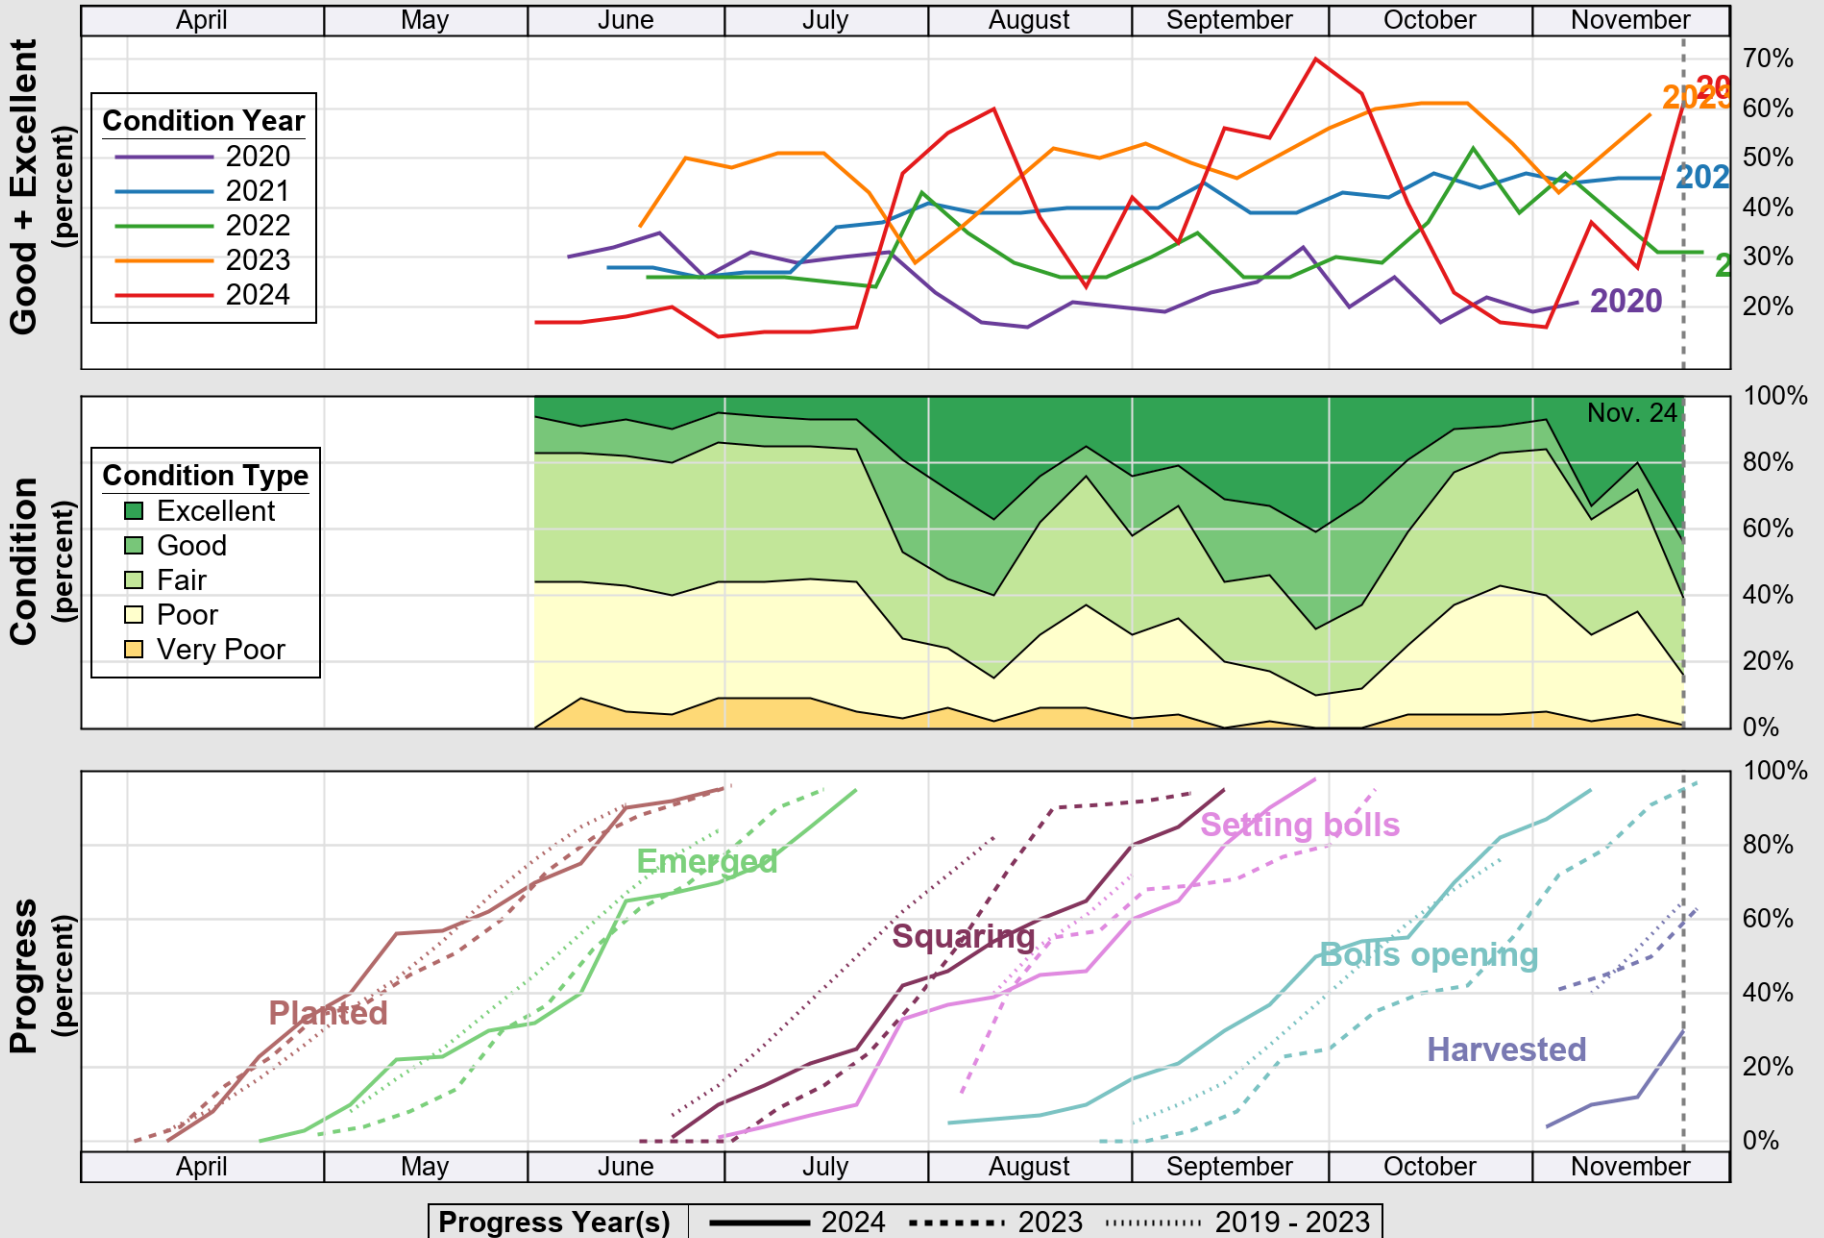

USDA

Crop Progress and Condition: Corn in New Mexico , 2024

NASS

Source: National Agricultural Statistics Service (NASS), Crop Progress Report

USDA

Crop Progress and Condition: Cotton in New Mexico , 2024

NASS

Source: National Agricultural Statistics Service (NASS), Crop Progress Report

USDA

Crop Progress and Condition: Pasture and Range in New Mexico , 2024

NASS

Source: National Agricultural Statistics Service (NASS), Crop Progress Report

USDA

Crop Progress and Condition: Peanuts in New Mexico , 2024

NASS

Source: National Agricultural Statistics Service (NASS), Crop Progress Report

USDA

Crop Progress and Condition: Winter Wheat in New Mexico , 2024

NASS

Progress Year(s) ——— 2024 ······ 2023 2019 - 2023

Source: National Agricultural Statistics Service (NASS), Crop Progress Report