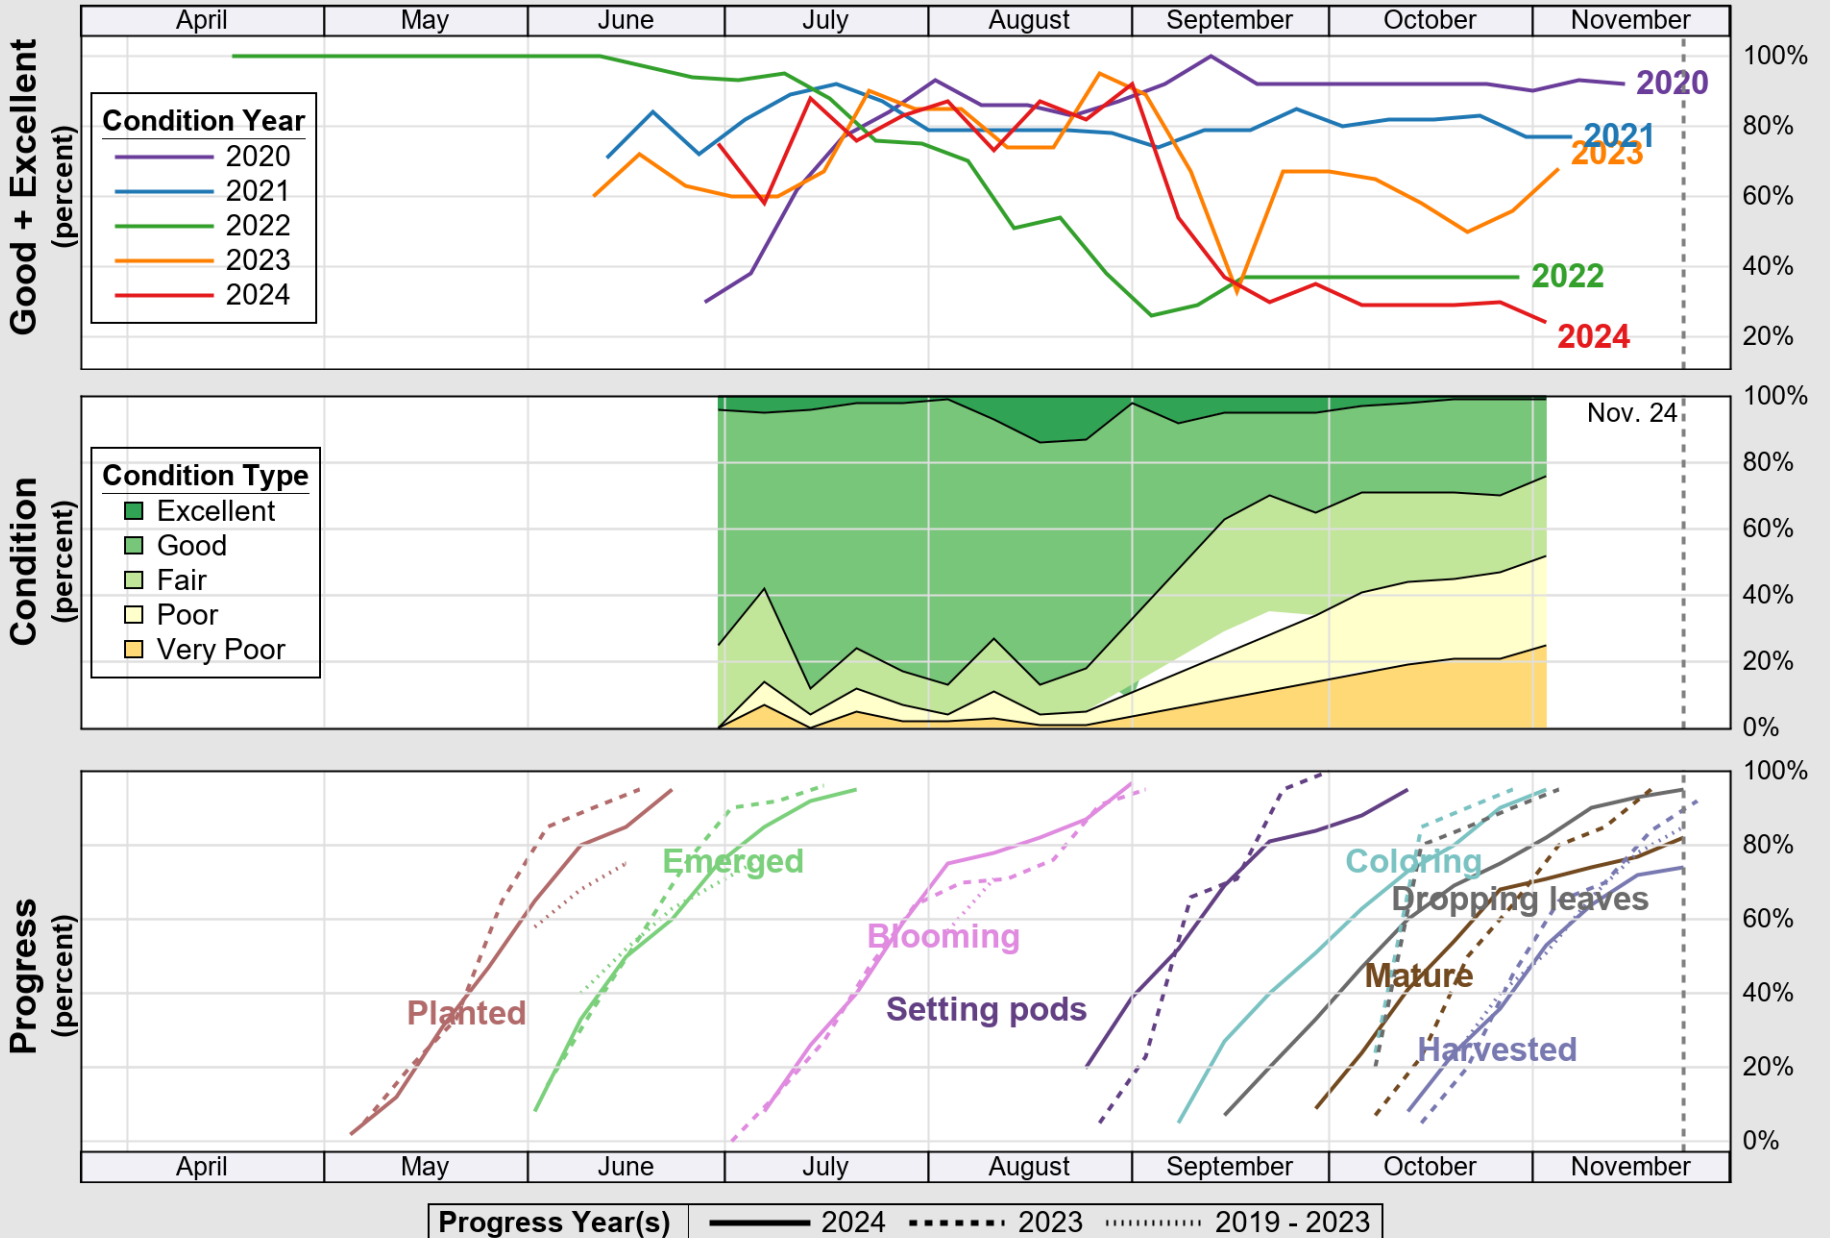

USDA

Crop Progress and Condition: Corn in New Jersey , 2024

NASS

Source: National Agricultural Statistics Service (NASS), Crop Progress Report

USDA

Crop Progress and Condition: Pasture and Range in New Jersey , 2024

NASS

Source: National Agricultural Statistics Service (NASS), Crop Progress Report

USDA

Crop Progress and Condition: Soybeans in New Jersey , 2024

NASS

Source: National Agricultural Statistics Service (NASS), Crop Progress Report