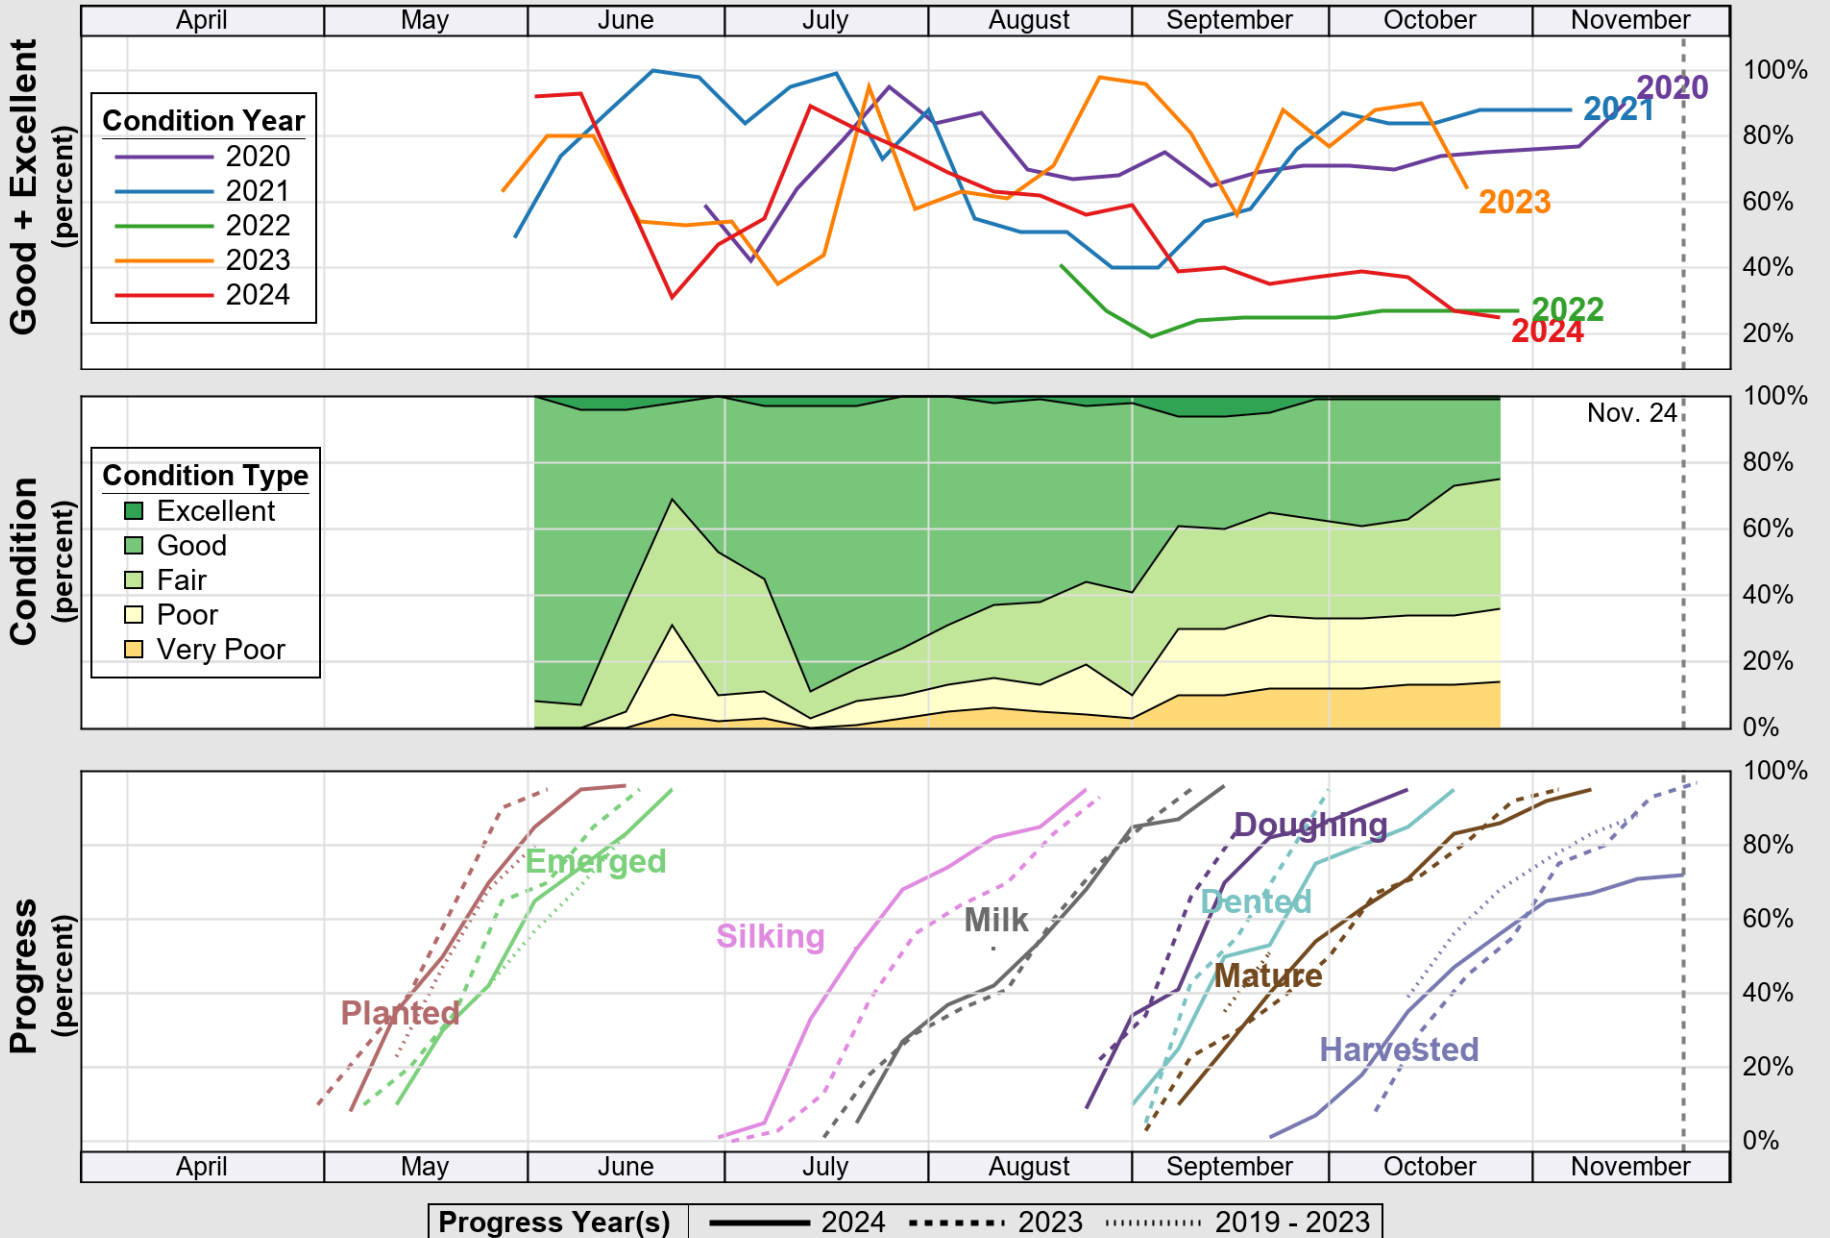

USDA

Crop Progress and Condition: Corn in New Jersey , 2024

NASS

Source: National Agricultural Statistics Service (NASS), Crop Progress Report

USDA

Crop Progress and Condition: Pasture and Range in New Jersey , 2024

NASS

Source: National Agricultural Statistics Service (NASS), Crop Progress Report

USDA

Crop Progress and Condition: Soybeans in New Jersey , 2024

NASS

Source: National Agricultural Statistics Service (NASS), Crop Progress Report