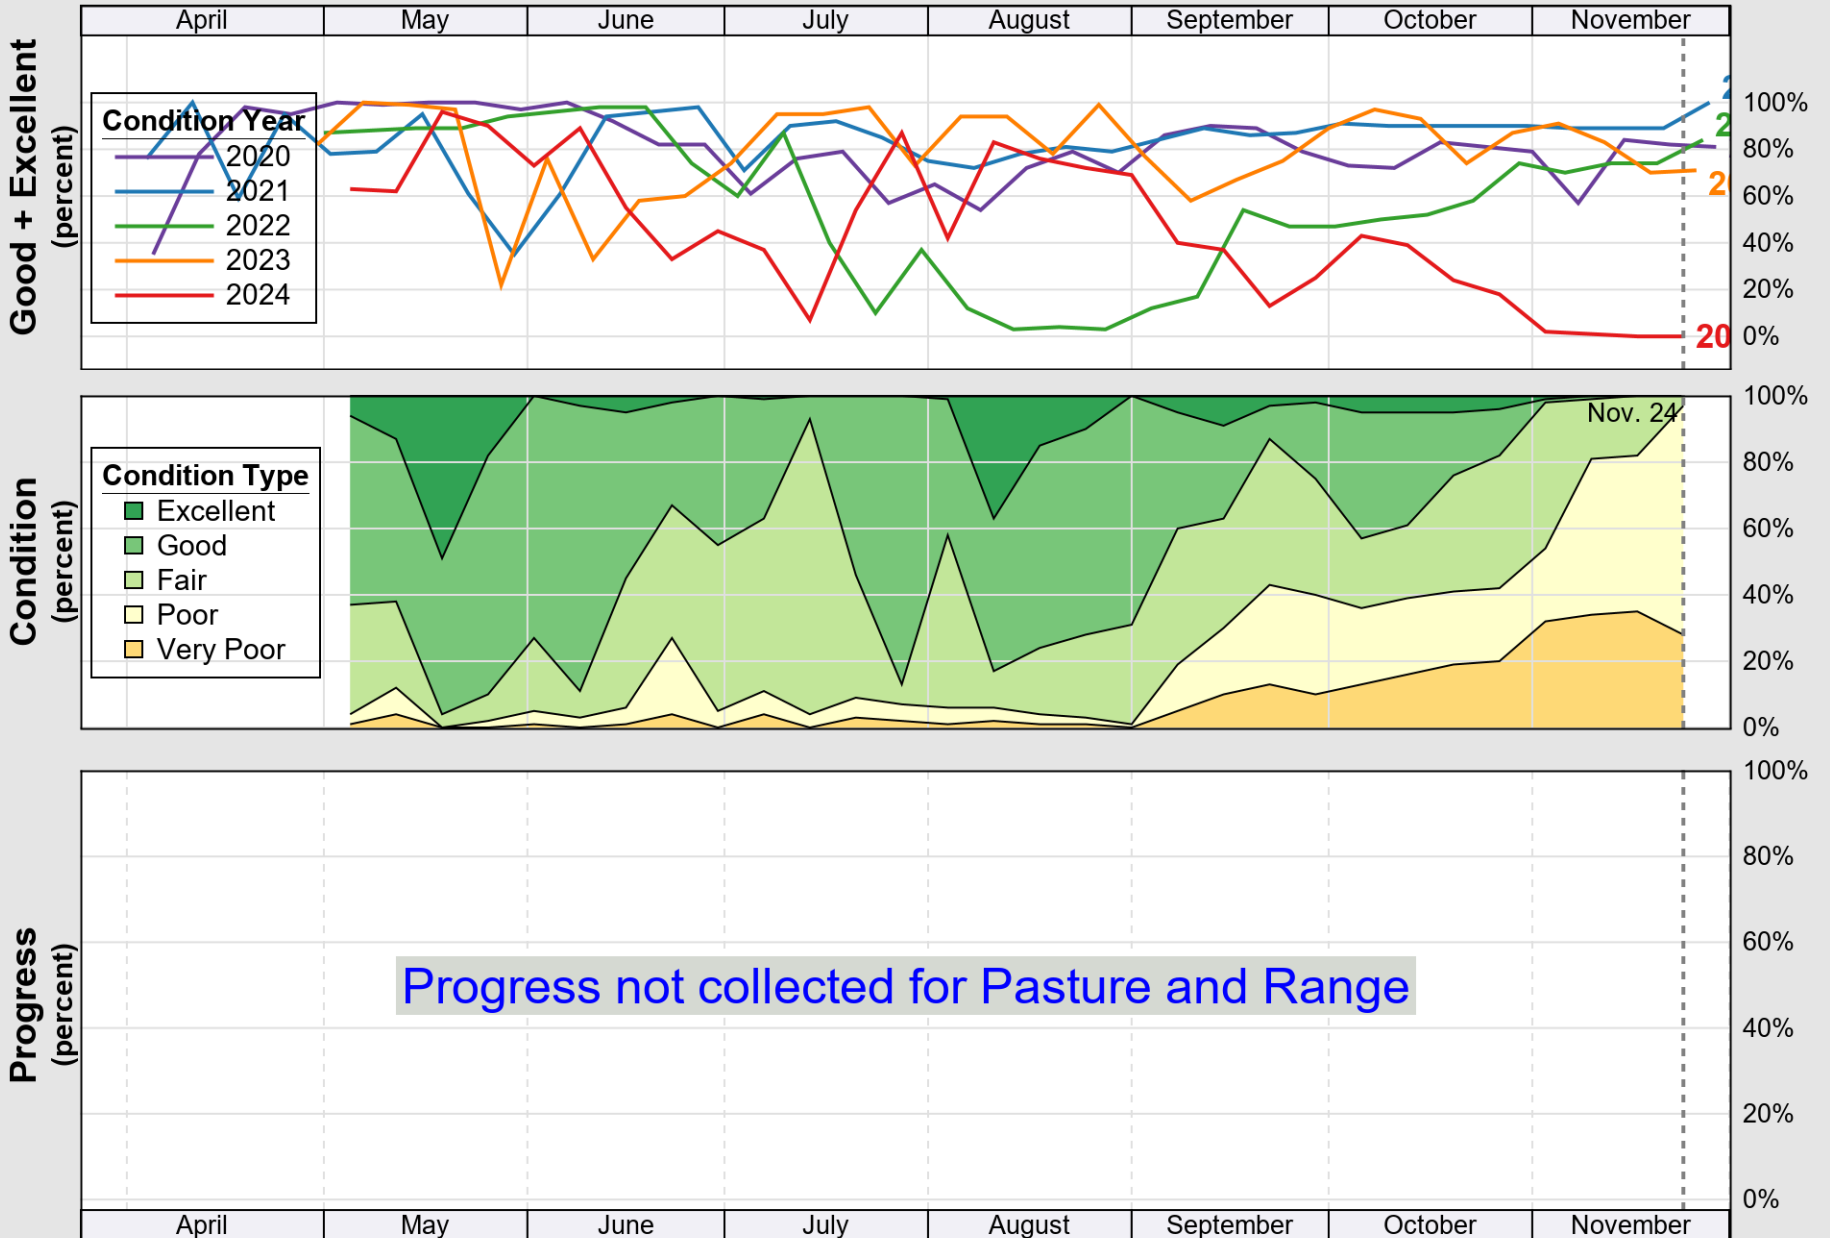

USDA

Crop Progress and Condition: Corn in New Jersey , 2024

NASS

Source: National Agricultural Statistics Service (NASS), Crop Progress Report

USDA

Crop Progress and Condition: Pasture and Range in New Jersey , 2024

NASS

Source: National Agricultural Statistics Service (NASS), Crop Progress Report

USDA

Crop Progress and Condition: Soybeans in New Jersey , 2024

NASS

Source: National Agricultural Statistics Service (NASS), Crop Progress Report