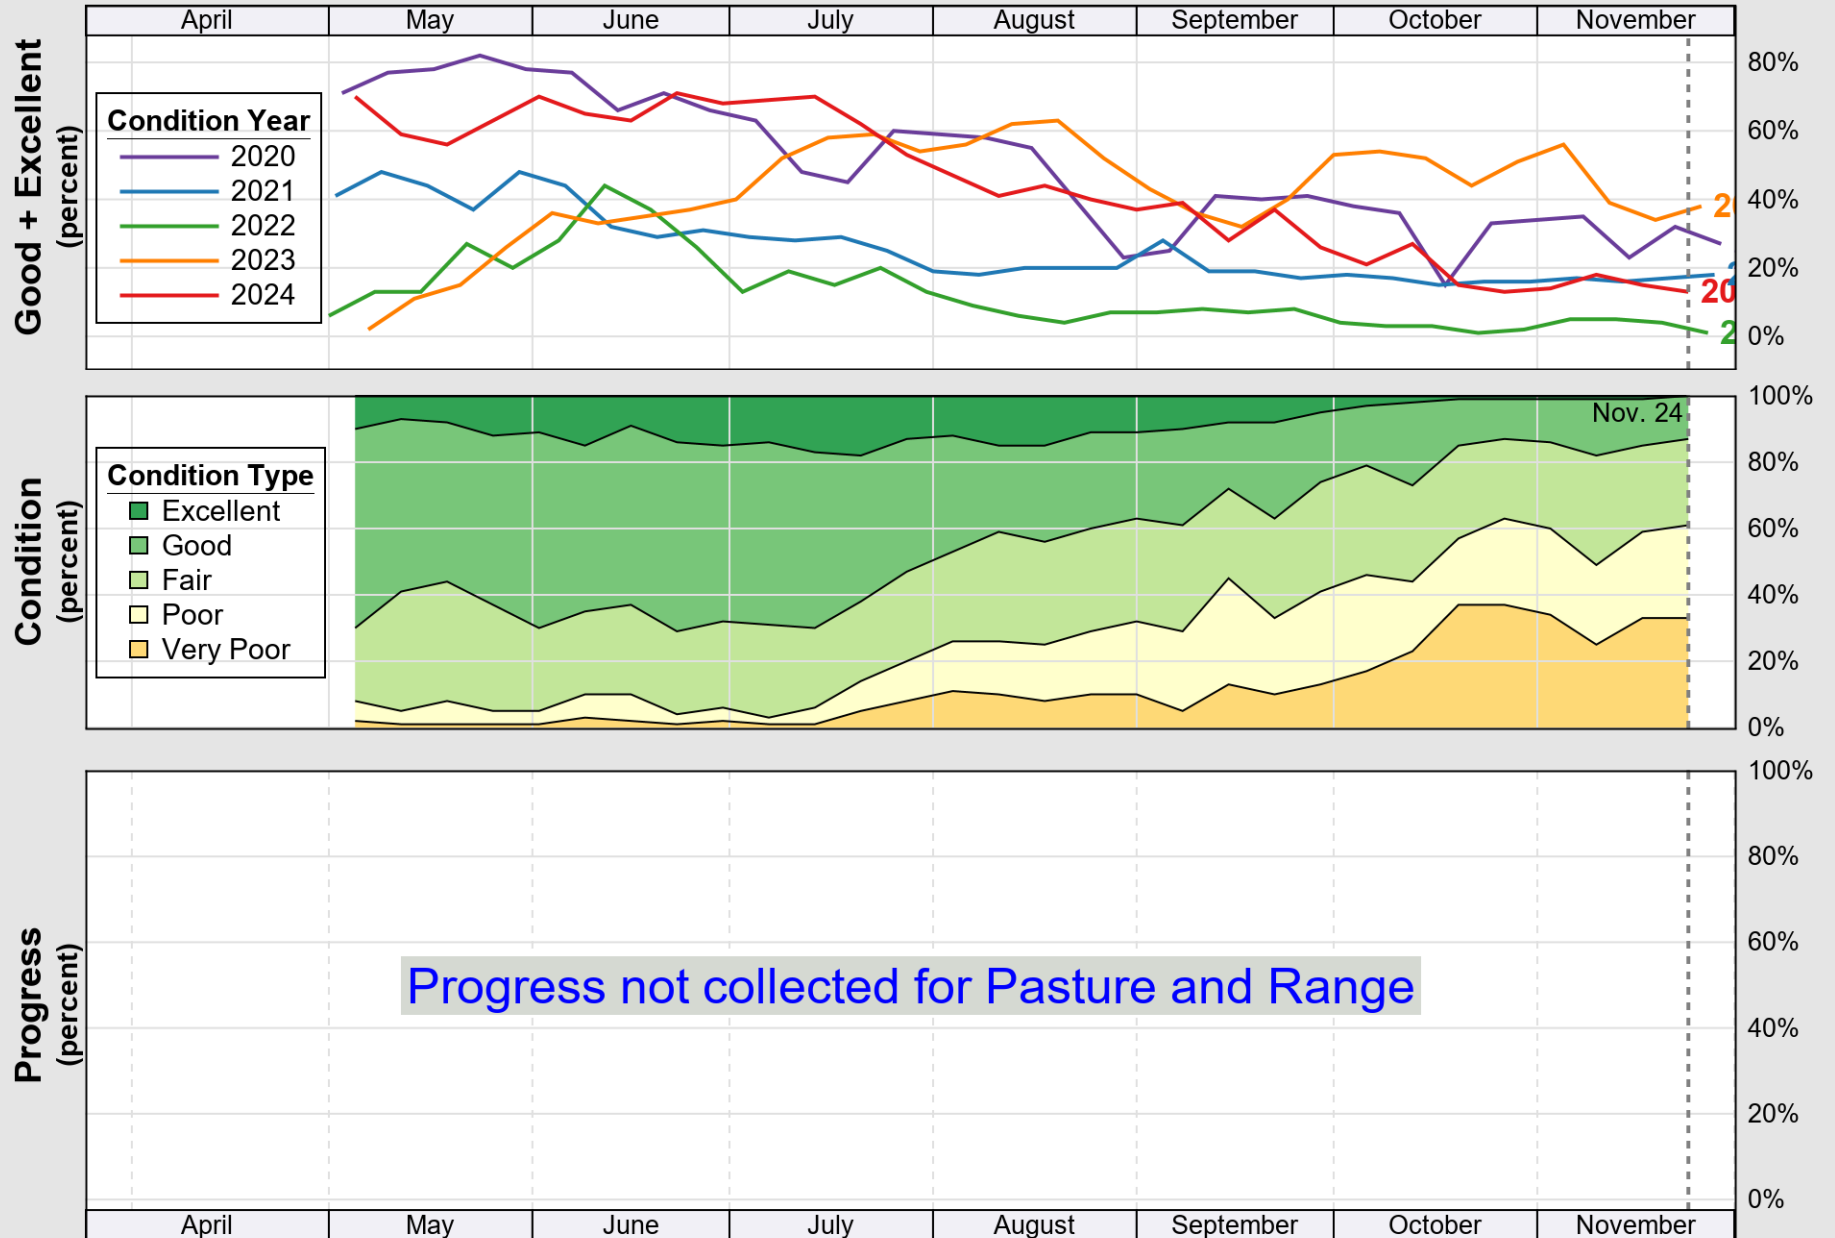

USDA

Crop Progress and Condition: Corn in Nebraska, 2024

NASS

Source: National Agricultural Statistics Service (NASS), Crop Progress Report

USDA

Crop Progress and Condition: Oats in Nebraska , 2024

NASS

Source: National Agricultural Statistics Service (NASS), Crop Progress Report

USDA

Crop Progress and Condition: Pasture and Range in Nebraska , 2024

NASS

Source: National Agricultural Statistics Service (NASS), Crop Progress Report

USDA

Crop Progress and Condition: Sorghum in Nebraska , 2024

NASS

Source: National Agricultural Statistics Service (NASS), Crop Progress Report

USDA

Crop Progress and Condition: Soybeans in Nebraska , 2024

NASS

Source: National Agricultural Statistics Service (NASS), Crop Progress Report