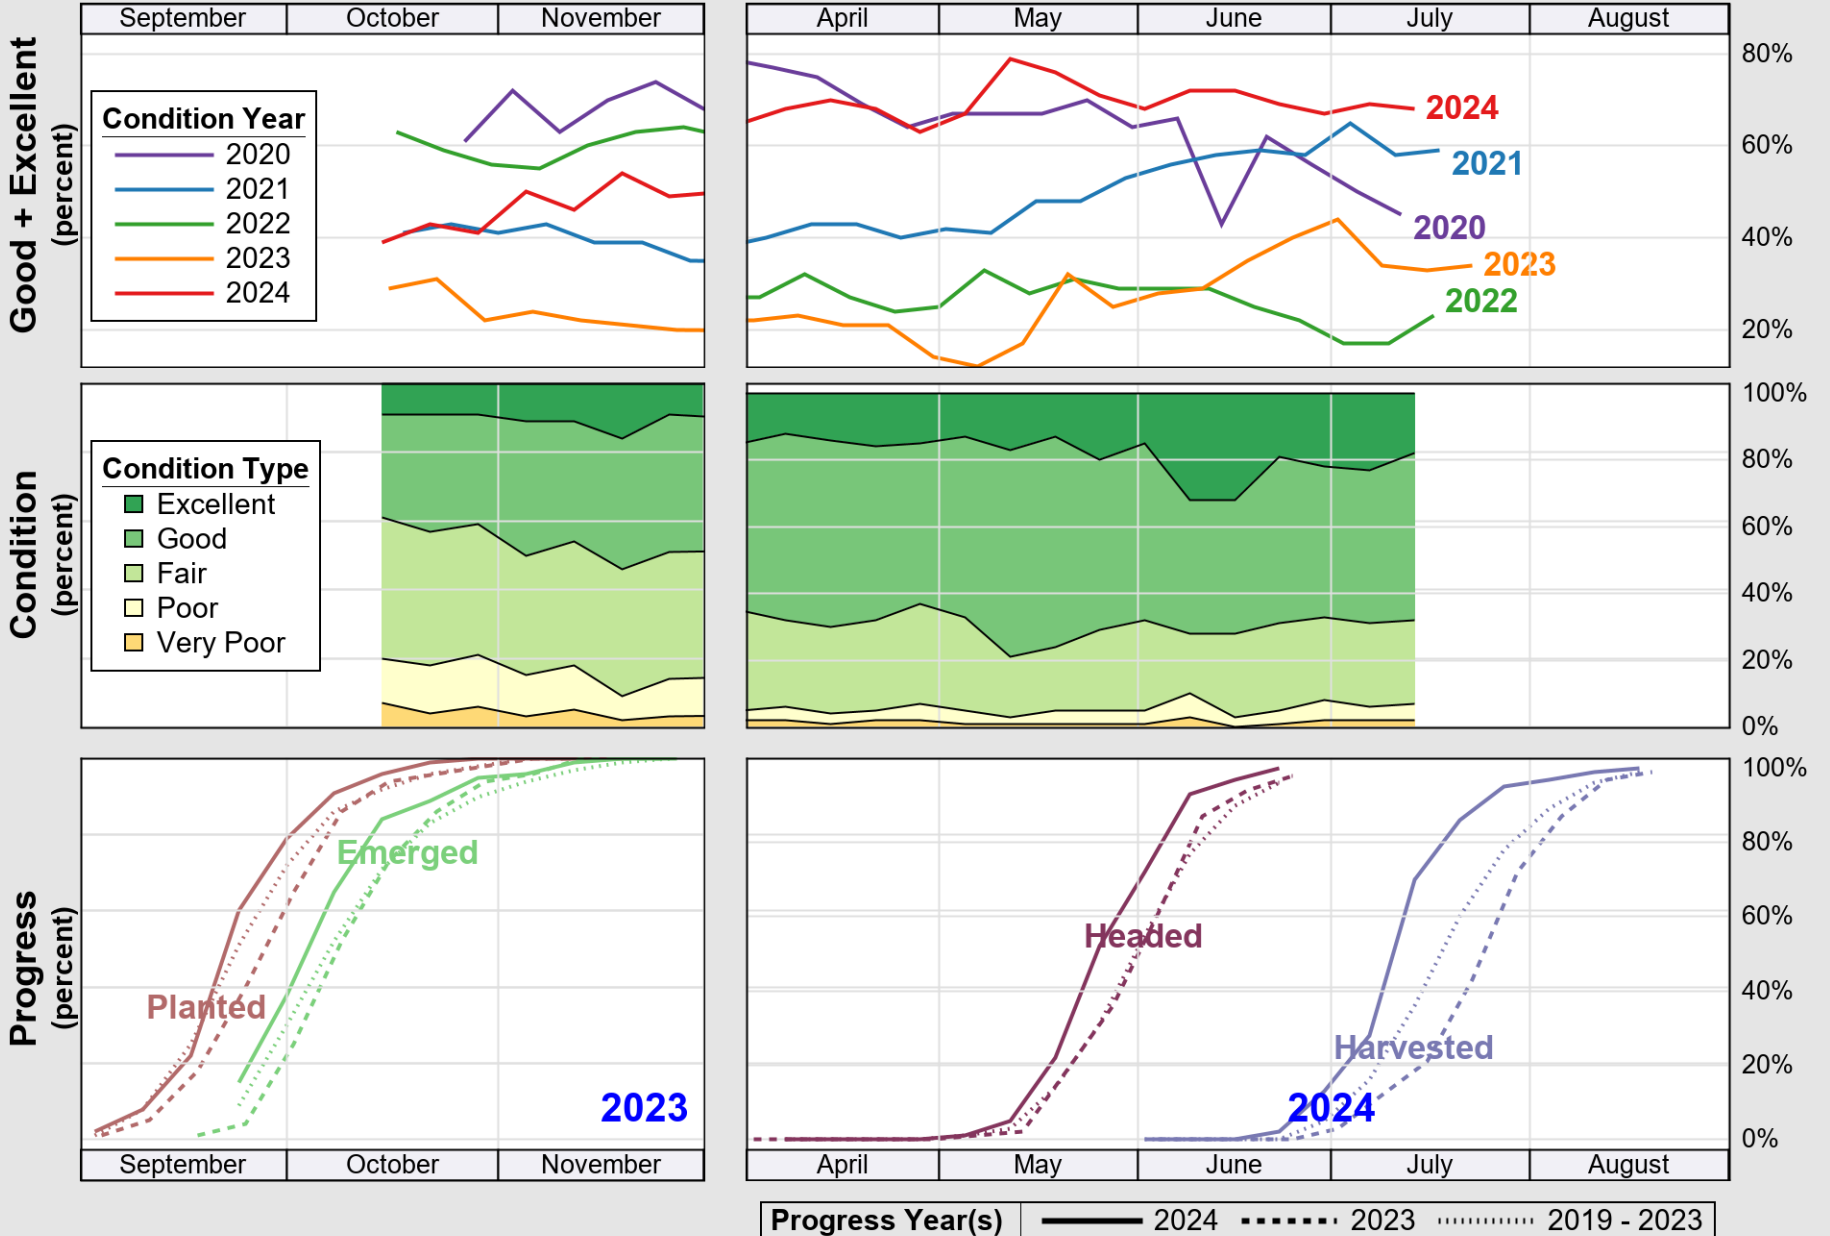

USDA

Crop Progress and Condition: Corn in Nebraska, 2024

NASS

Source: National Agricultural Statistics Service (NASS), Crop Progress Report

USDA

Crop Progress and Condition: Oats in Nebraska , 2024

NASS

Source: National Agricultural Statistics Service (NASS), Crop Progress Report

USDA

Crop Progress and Condition: Pasture and Range in Nebraska , 2024

NASS

Source: National Agricultural Statistics Service (NASS), Crop Progress Report

USDA

Crop Progress and Condition: Sorghum in Nebraska , 2024

NASS

Source: National Agricultural Statistics Service (NASS), Crop Progress Report

USDA

Crop Progress and Condition: Soybeans in Nebraska , 2024

NASS

Source: National Agricultural Statistics Service (NASS), Crop Progress Report

USDA

Crop Progress and Condition: Winter Wheat in Nebraska, 2024

NASS

Source: National Agricultural Statistics Service (NASS), Crop Progress Report