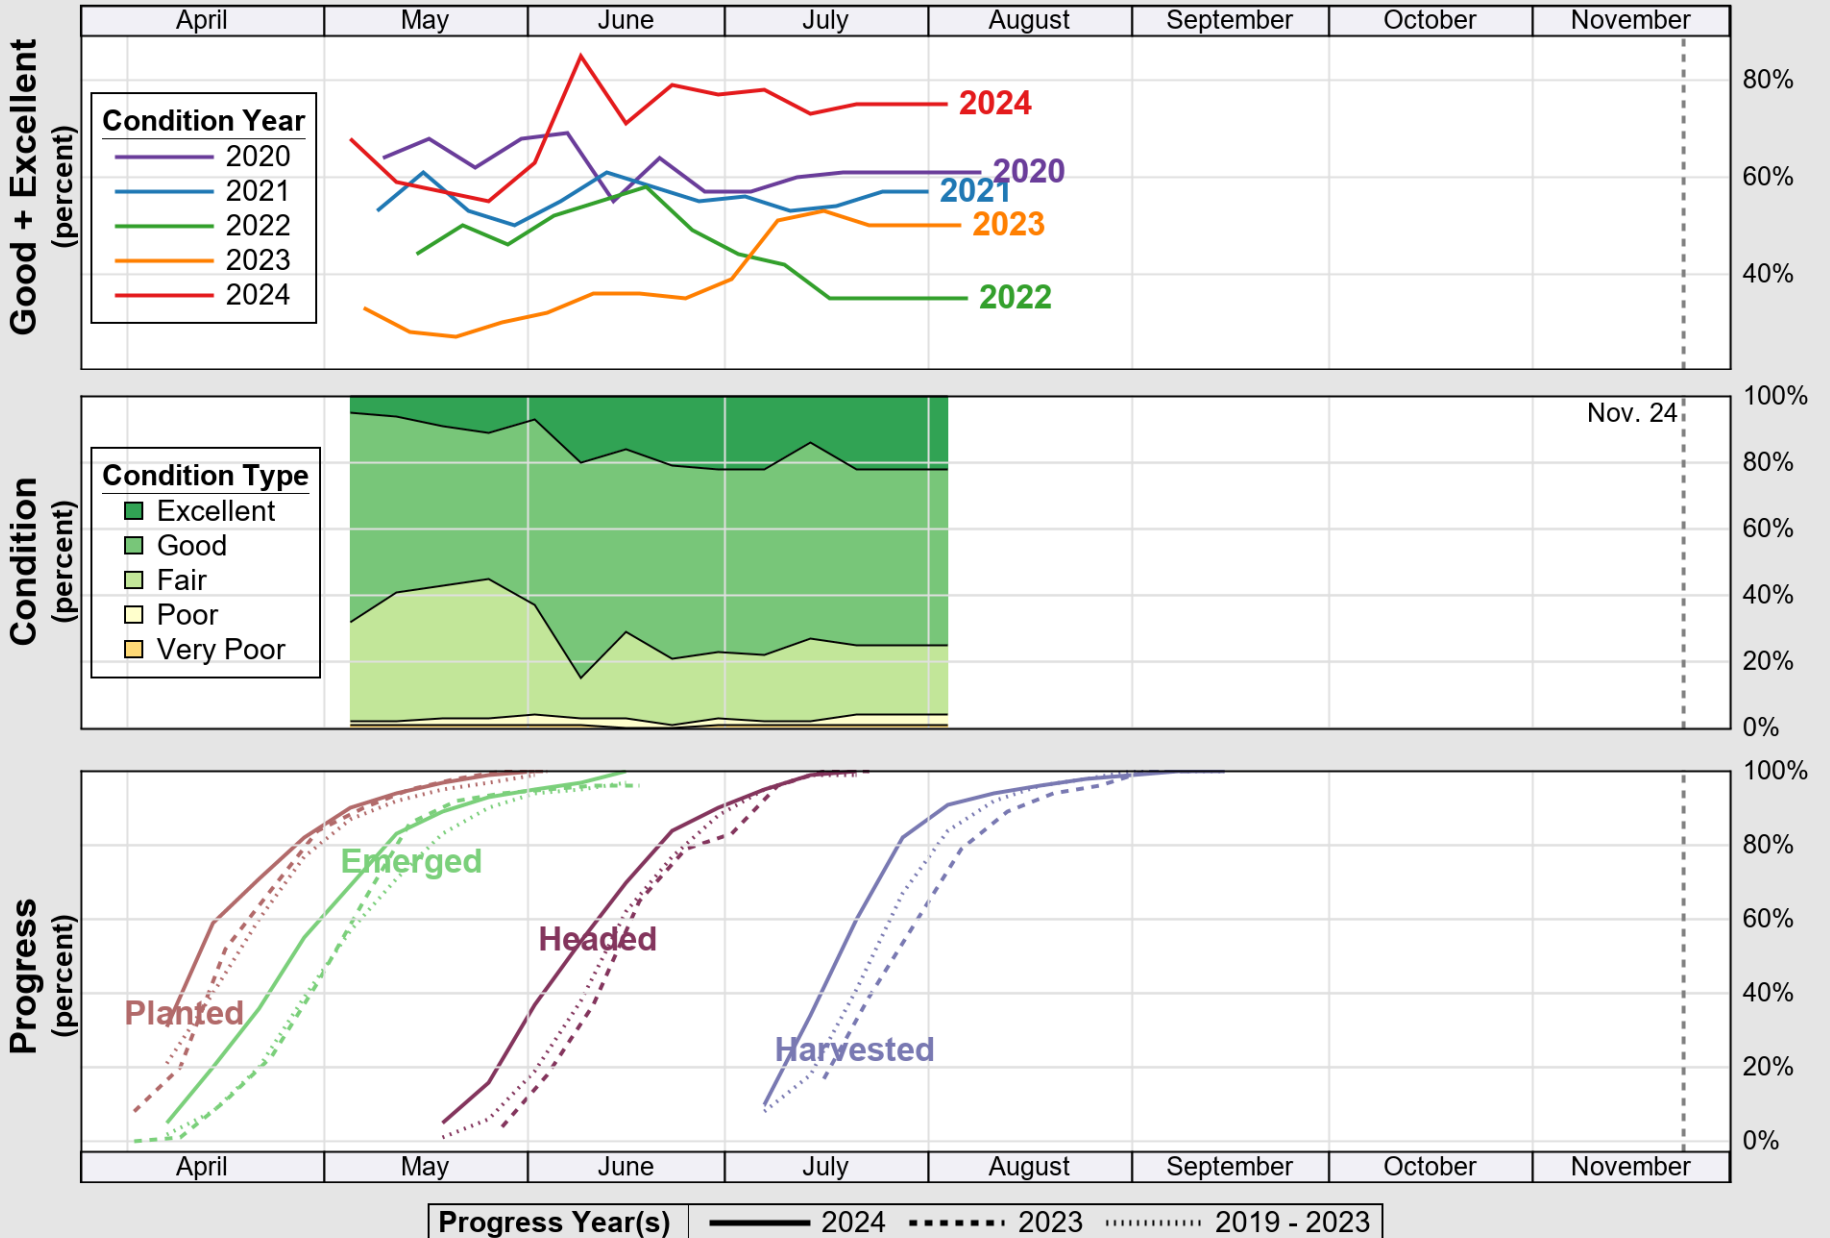

USDA

Crop Progress and Condition: Corn in Nebraska, 2024

NASS

Source: National Agricultural Statistics Service (NASS), Crop Progress Report

USDA

Crop Progress and Condition: Oats in Nebraska , 2024

NASS

Source: National Agricultural Statistics Service (NASS), Crop Progress Report

USDA

Crop Progress and Condition: Pasture and Range in Nebraska , 2024

NASS

Source: National Agricultural Statistics Service (NASS), Crop Progress Report

USDA

Crop Progress and Condition: Sorghum in Nebraska , 2024

NASS

Source: National Agricultural Statistics Service (NASS), Crop Progress Report

USDA

Crop Progress and Condition: Soybeans in Nebraska , 2024

NASS

Source: National Agricultural Statistics Service (NASS), Crop Progress Report

USDA

Crop Progress and Condition: Winter Wheat in Nebraska, 2024

NASS

Source: National Agricultural Statistics Service (NASS), Crop Progress Report