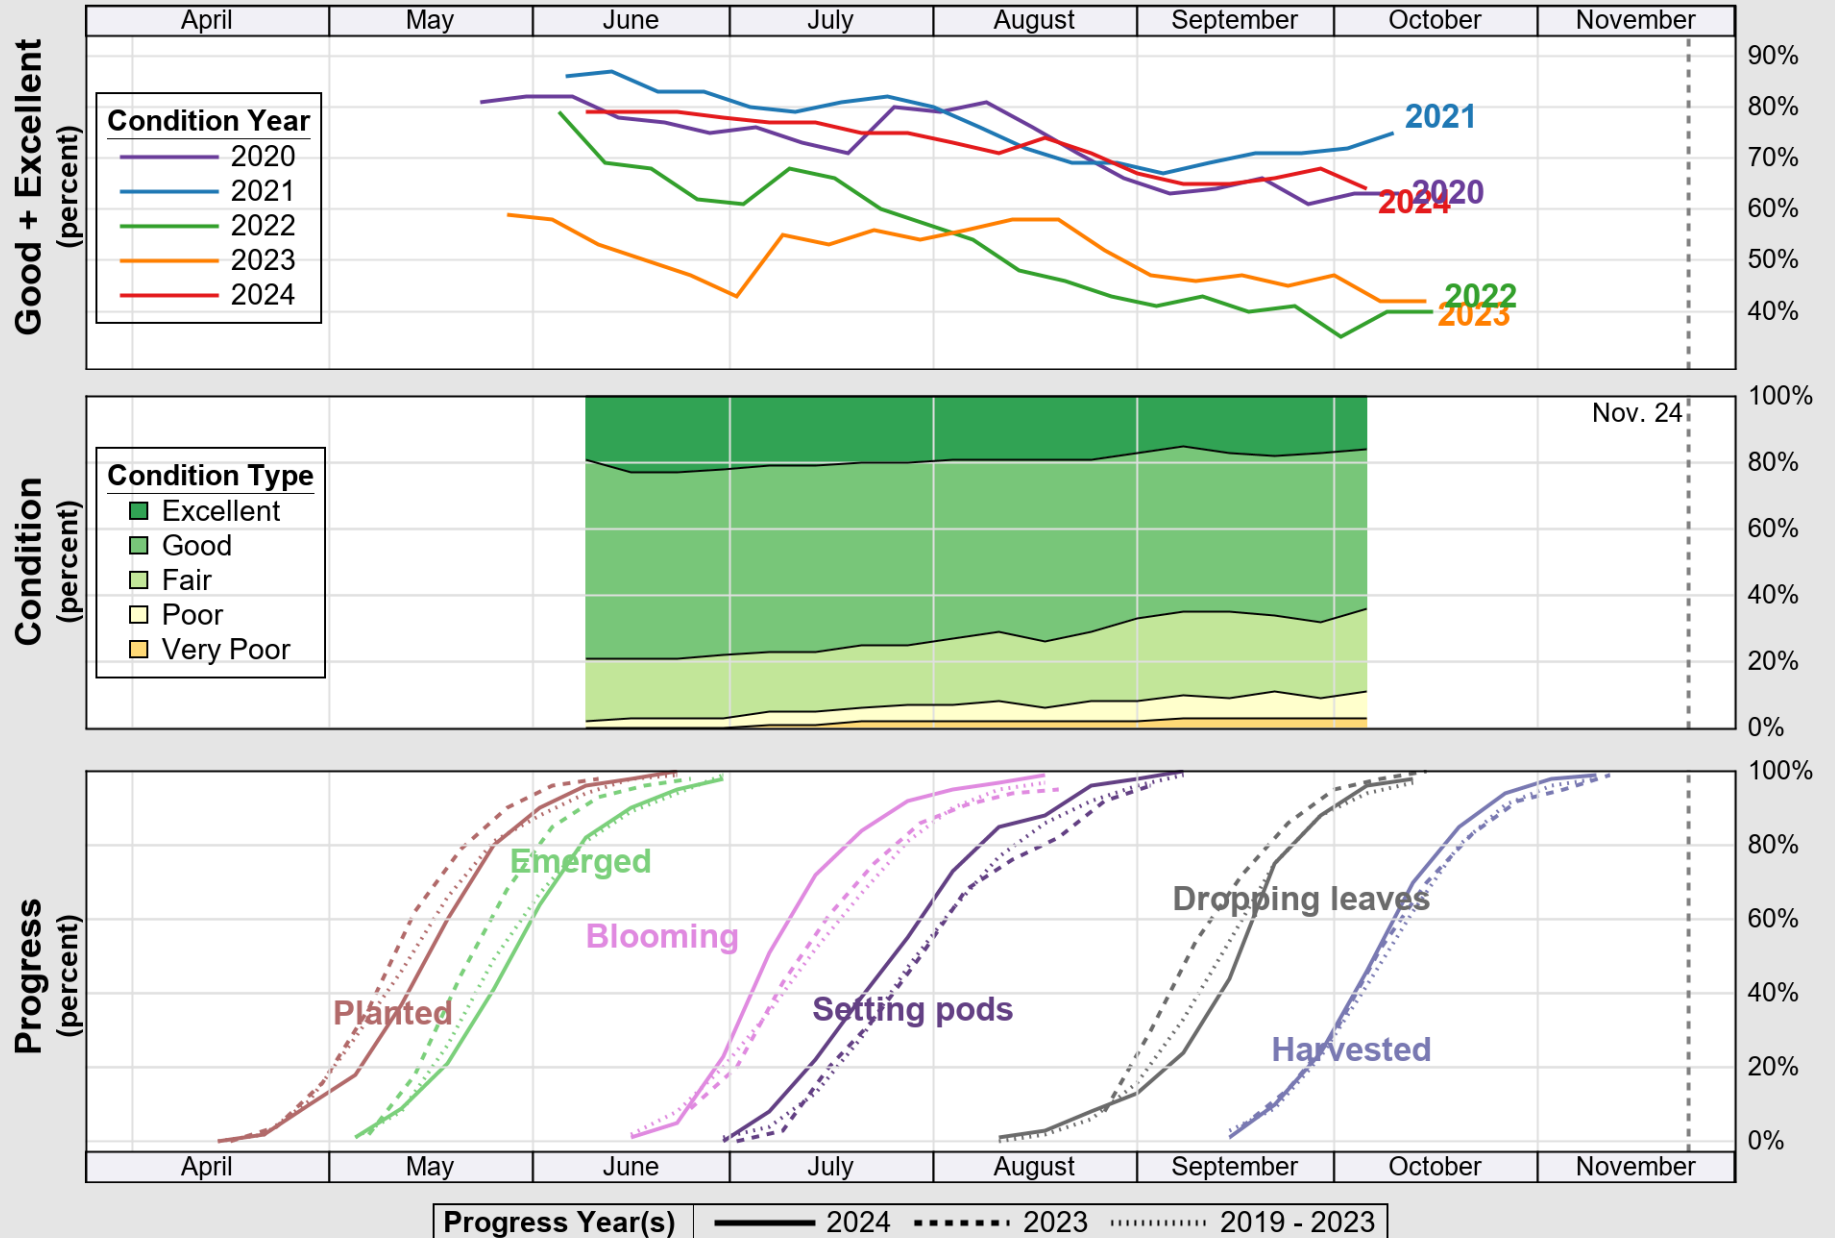

USDA

Crop Progress and Condition: Pasture and Range in Nebraska , 2024

NASS

Source: National Agricultural Statistics Service (NASS), Crop Progress Report

USDA

Crop Progress and Condition: Sorghum in Nebraska , 2024

NASS

Source: National Agricultural Statistics Service (NASS), Crop Progress Report

USDA

Crop Progress and Condition: Soybeans in Nebraska , 2024

NASS

Source: National Agricultural Statistics Service (NASS), Crop Progress Report

USDA

Crop Progress and Condition: Winter Wheat in Nebraska, 2024

NASS

Source: National Agricultural Statistics Service (NASS), Crop Progress Report