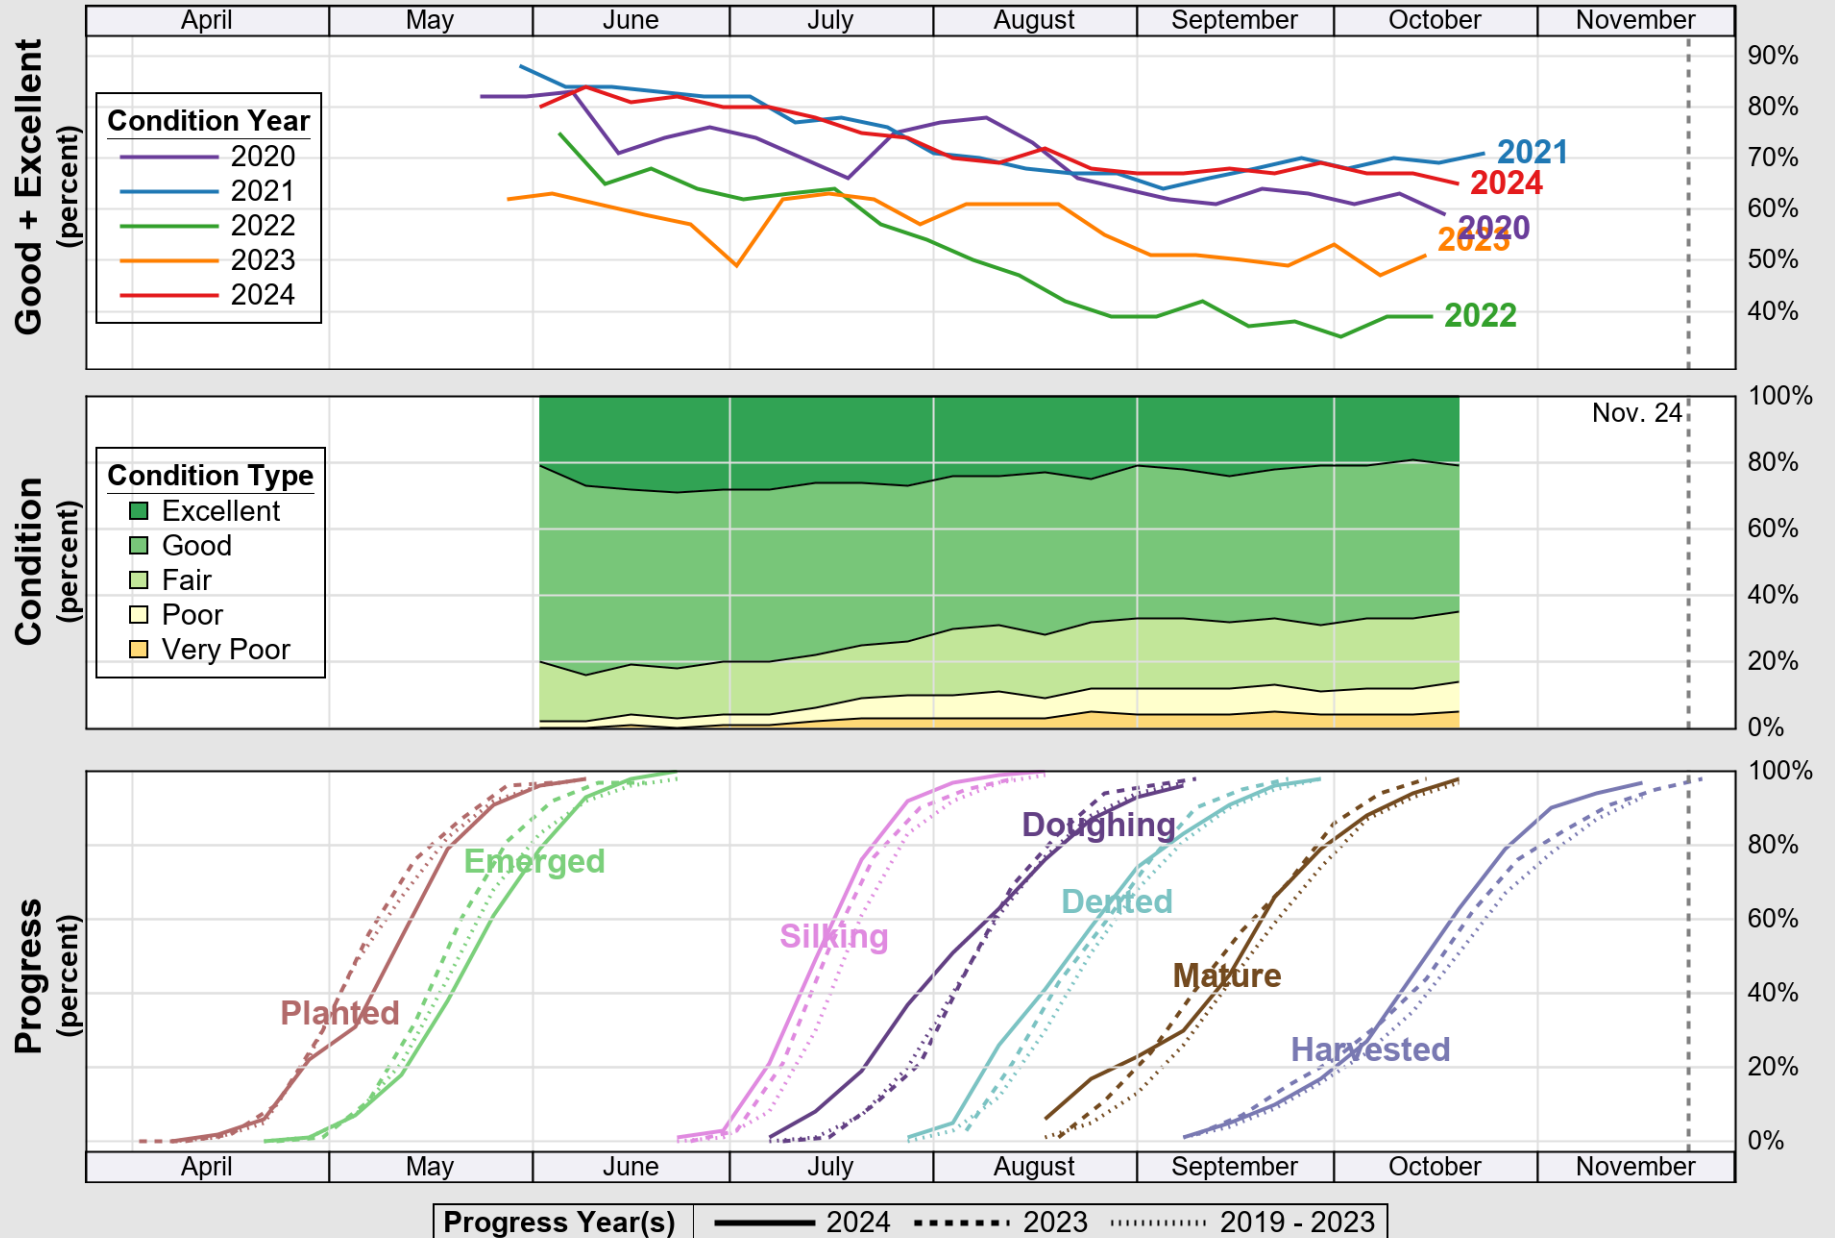

USDA

Crop Progress and Condition: Corn in Nebraska, 2024

NASS

Source: National Agricultural Statistics Service (NASS), Crop Progress Report

USDA

Crop Progress and Condition: Oats in Nebraska , 2024

NASS

Source: National Agricultural Statistics Service (NASS), Crop Progress Report

USDA

Crop Progress and Condition: Pasture and Range in Nebraska , 2024

NASS

Source: National Agricultural Statistics Service (NASS), Crop Progress Report

USDA

Crop Progress and Condition: Sorghum in Nebraska , 2024

NASS

Source: National Agricultural Statistics Service (NASS), Crop Progress Report

USDA

Crop Progress and Condition: Soybeans in Nebraska , 2024

NASS

Source: National Agricultural Statistics Service (NASS), Crop Progress Report

USDA

Crop Progress and Condition: Winter Wheat in Nebraska, 2024

NASS

Source: National Agricultural Statistics Service (NASS), Crop Progress Report