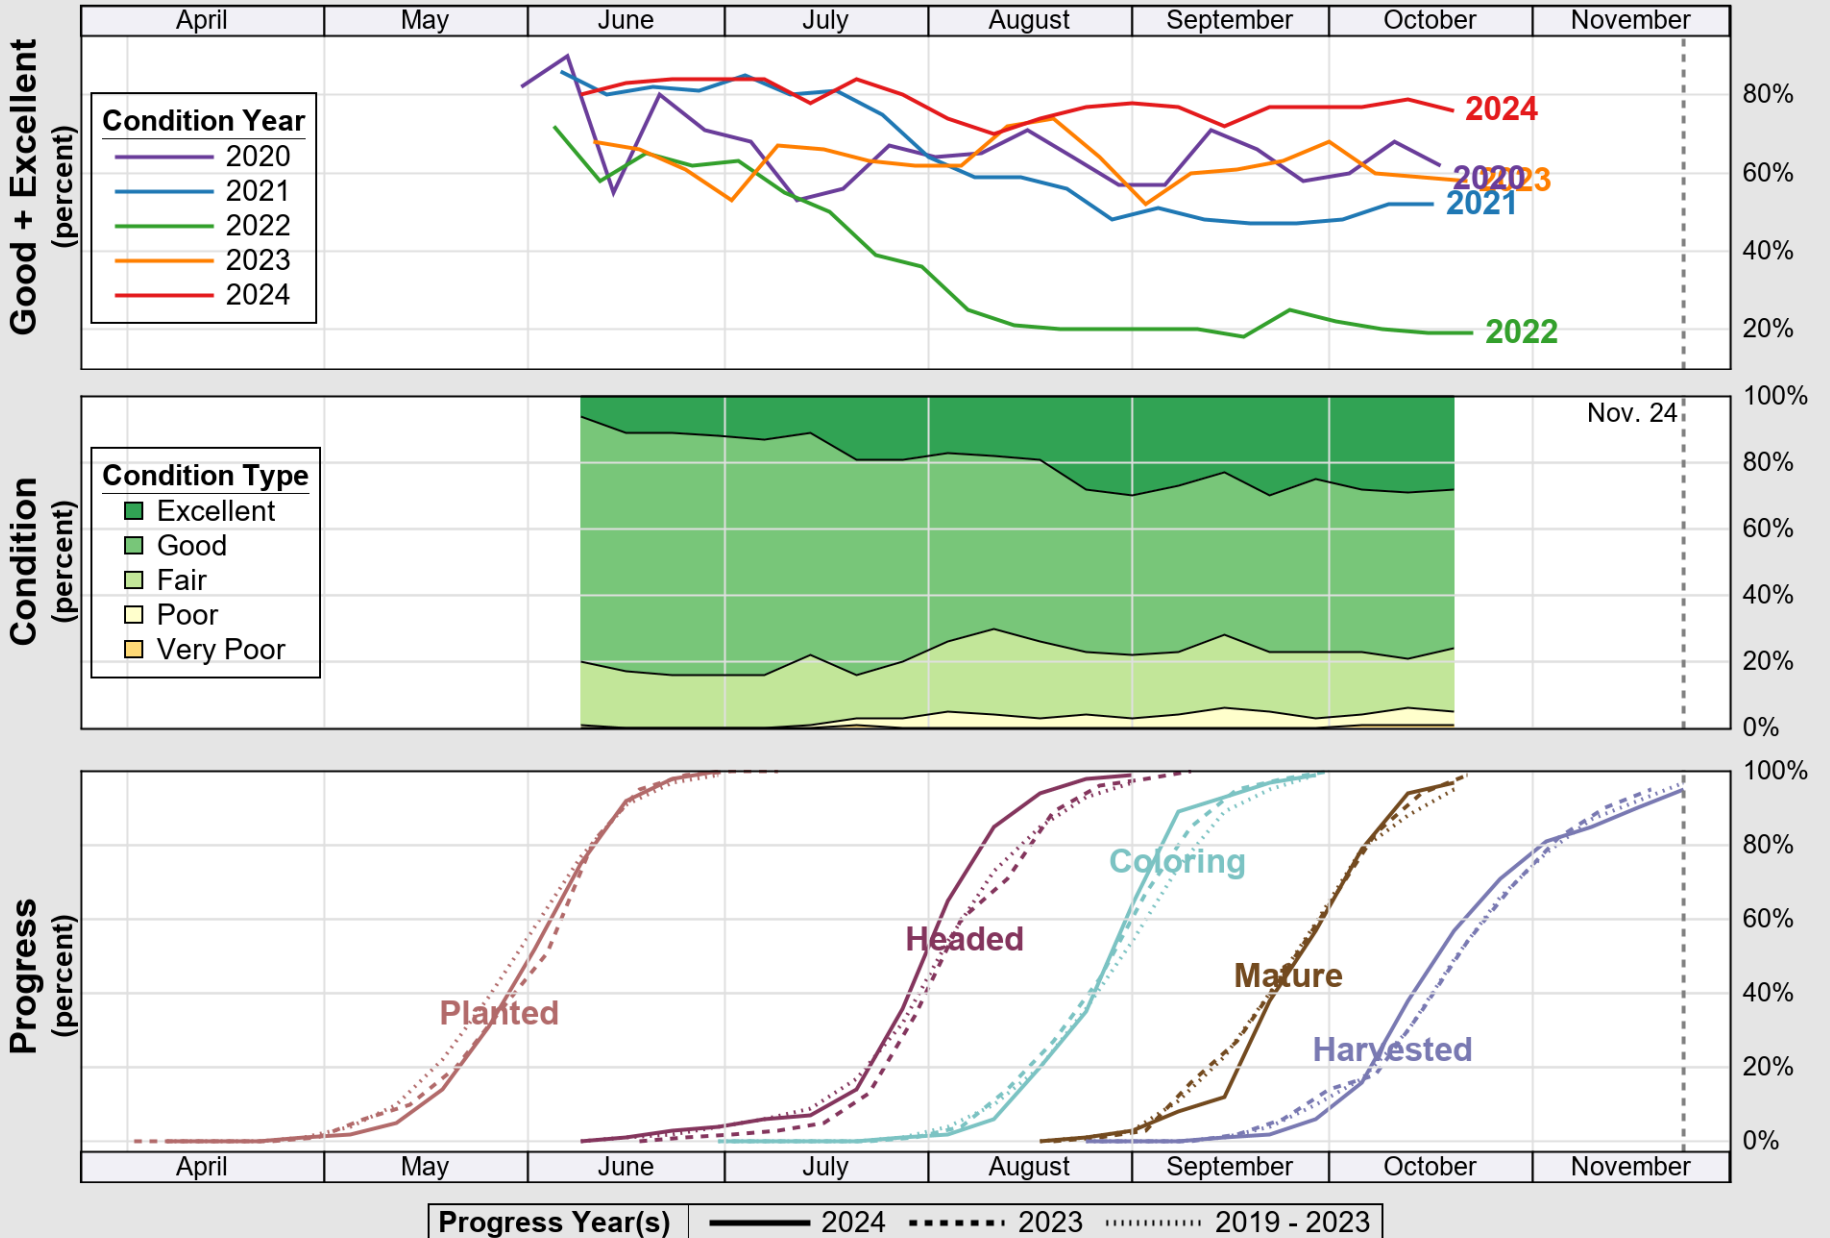

USDA

Crop Progress and Condition: Corn in Nebraska, 2024

NASS

Source: National Agricultural Statistics Service (NASS), Crop Progress Report

USDA

Crop Progress and Condition: Oats in Nebraska , 2024

NASS

Source: National Agricultural Statistics Service (NASS), Crop Progress Report

USDA

Crop Progress and Condition: Pasture and Range in Nebraska , 2024

NASS

Source: National Agricultural Statistics Service (NASS), Crop Progress Report

USDA

Crop Progress and Condition: Sorghum in Nebraska , 2024

NASS

Source: National Agricultural Statistics Service (NASS), Crop Progress Report

USDA

Crop Progress and Condition: Soybeans in Nebraska , 2024

NASS

Source: National Agricultural Statistics Service (NASS), Crop Progress Report

USDA

Crop Progress and Condition: Winter Wheat in Nebraska, 2024

NASS

Source: National Agricultural Statistics Service (NASS), Crop Progress Report