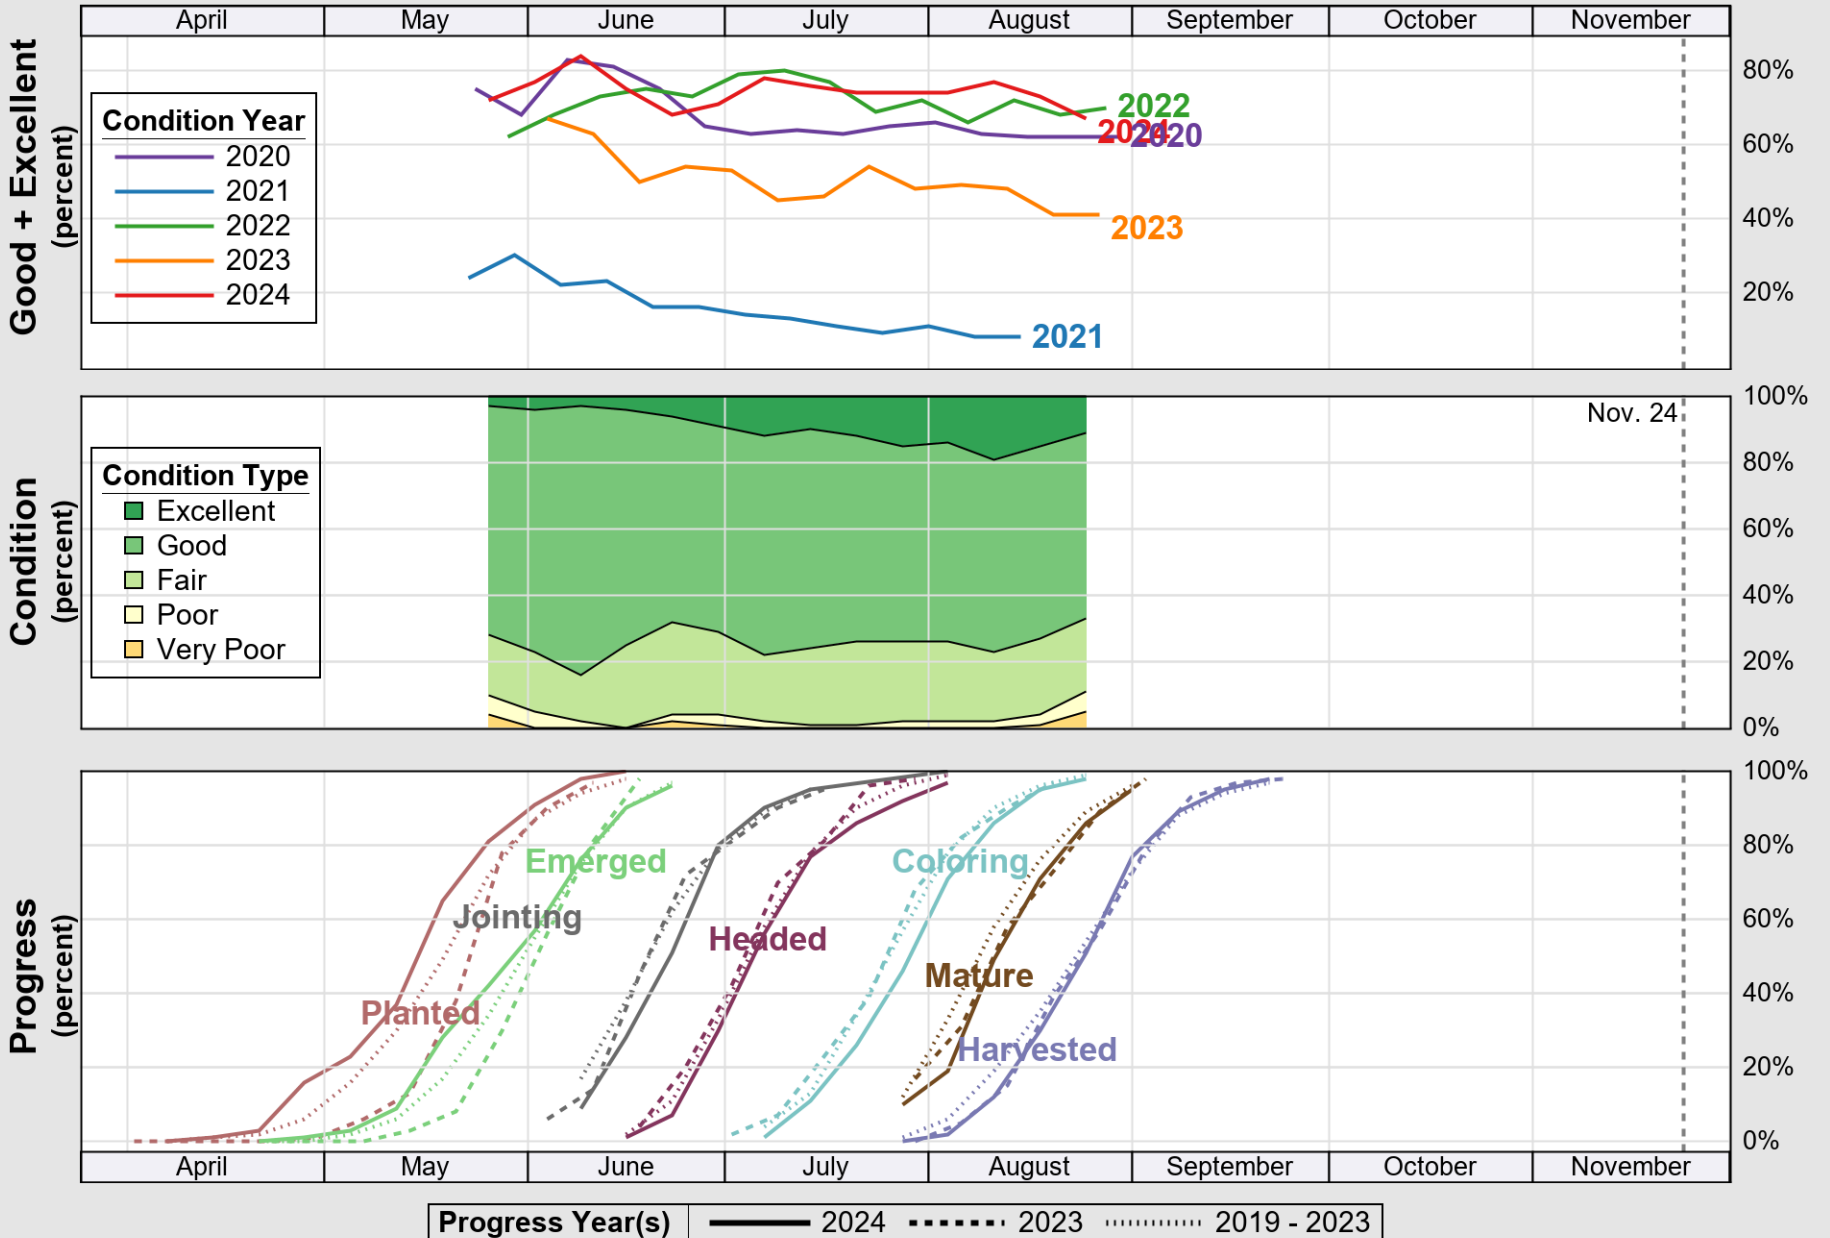

# Crop Progress and Condition: Barley in North Dakota , 2024

NASS

Source: National Agricultural Statistics Service (NASS), Crop Progress Report

USDA

# Crop Progress and Condition: Corn in North Dakota , 2024

NASS

Source: National Agricultural Statistics Service (NASS), Crop Progress Report

USDA

# Crop Progress and Condition: Oats in North Dakota , 2024

NASS

Source: National Agricultural Statistics Service (NASS), Crop Progress Report

Source: National Agricultural Statistics Service (NASS), Crop Progress Report