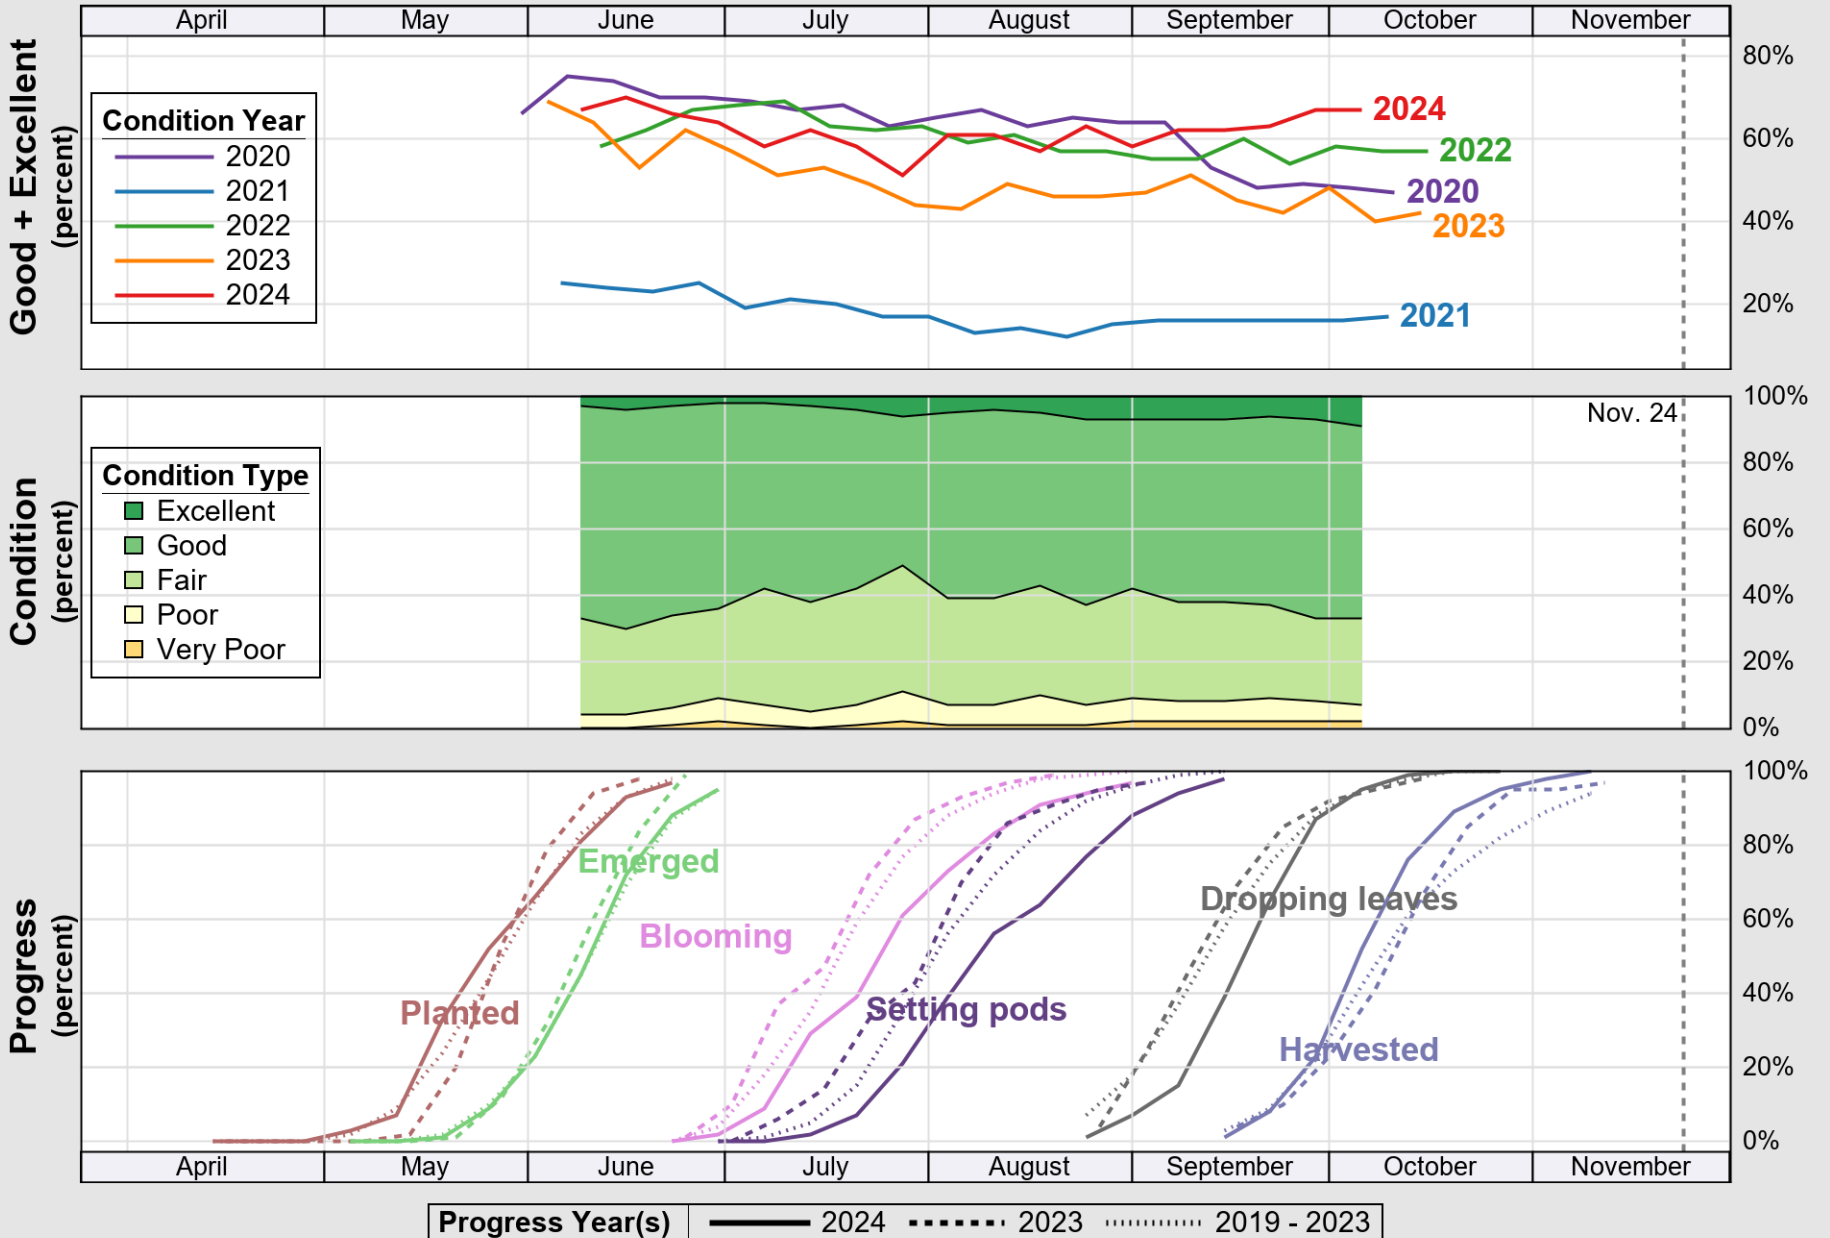

# Crop Progress and Condition: Barley in North Dakota , 2024

NASS

Source: National Agricultural Statistics Service (NASS), Crop Progress Report

USDA

# Crop Progress and Condition: Corn in North Dakota , 2024

NASS

Source: National Agricultural Statistics Service (NASS), Crop Progress Report

USDA

# Crop Progress and Condition: Oats in North Dakota , 2024

NASS

Source: National Agricultural Statistics Service (NASS), Crop Progress Report

Source: National Agricultural Statistics Service (NASS), Crop Progress Report

# Crop Progress and Condition: Soybeans in North Dakota , 2024

NASS

Source: National Agricultural Statistics Service (NASS), Crop Progress Report

USDA