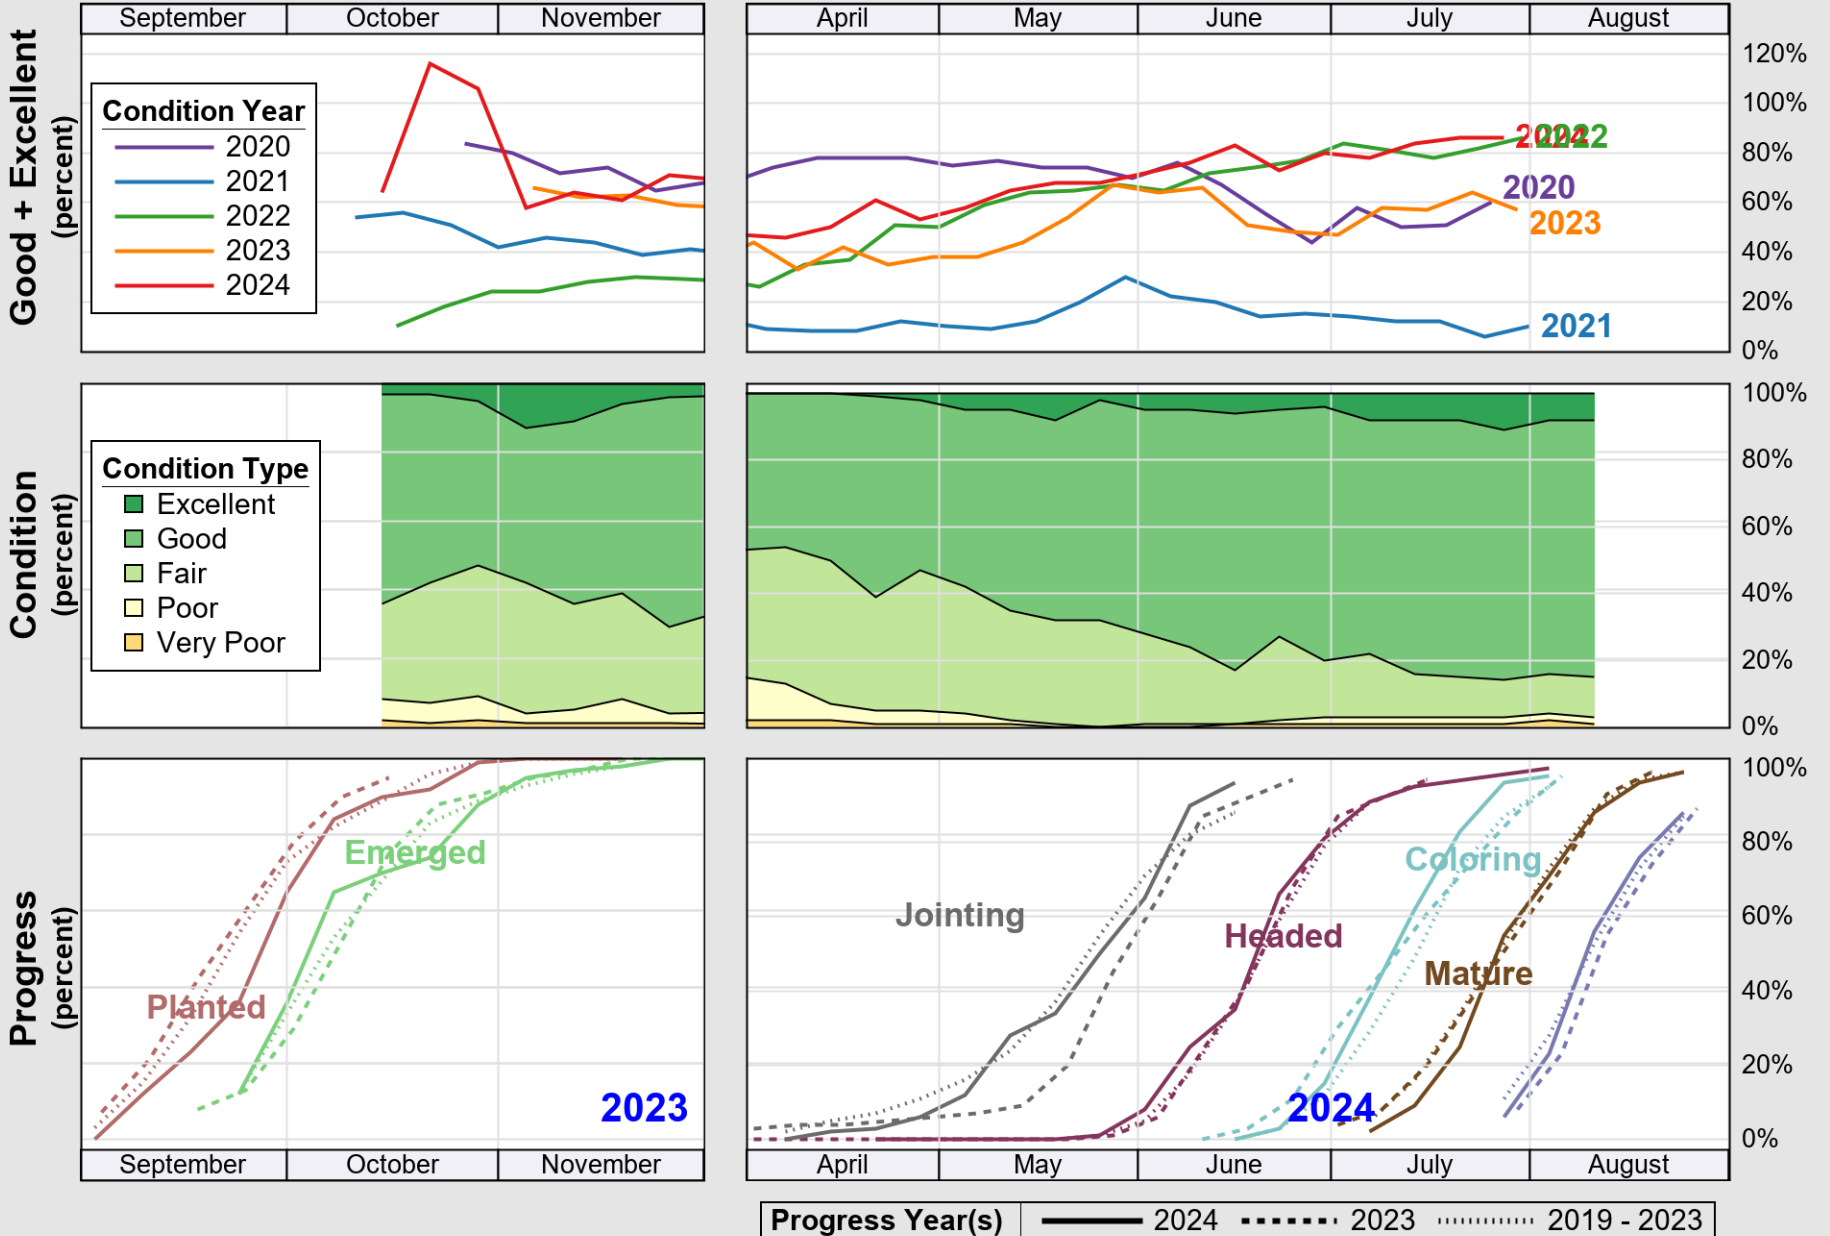

# Crop Progress and Condition: Spring Wheat in North Dakota , 2024

NASS

Source: National Agricultural Statistics Service (NASS), Crop Progress Report

USDA

# Crop Progress and Condition: Sugar Beets in North Dakota , 2024

NASS

Source: National Agricultural Statistics Service (NASS), Crop Progress Report

USDA

# Crop Progress and Condition: Sunflower in North Dakota , 2024

NASS

Source: National Agricultural Statistics Service (NASS), Crop Progress Report

USDA

# Crop Progress and Condition: Winter Wheat in North Dakota , 2024

NASS

Source: National Agricultural Statistics Service (NASS), Crop Progress Report