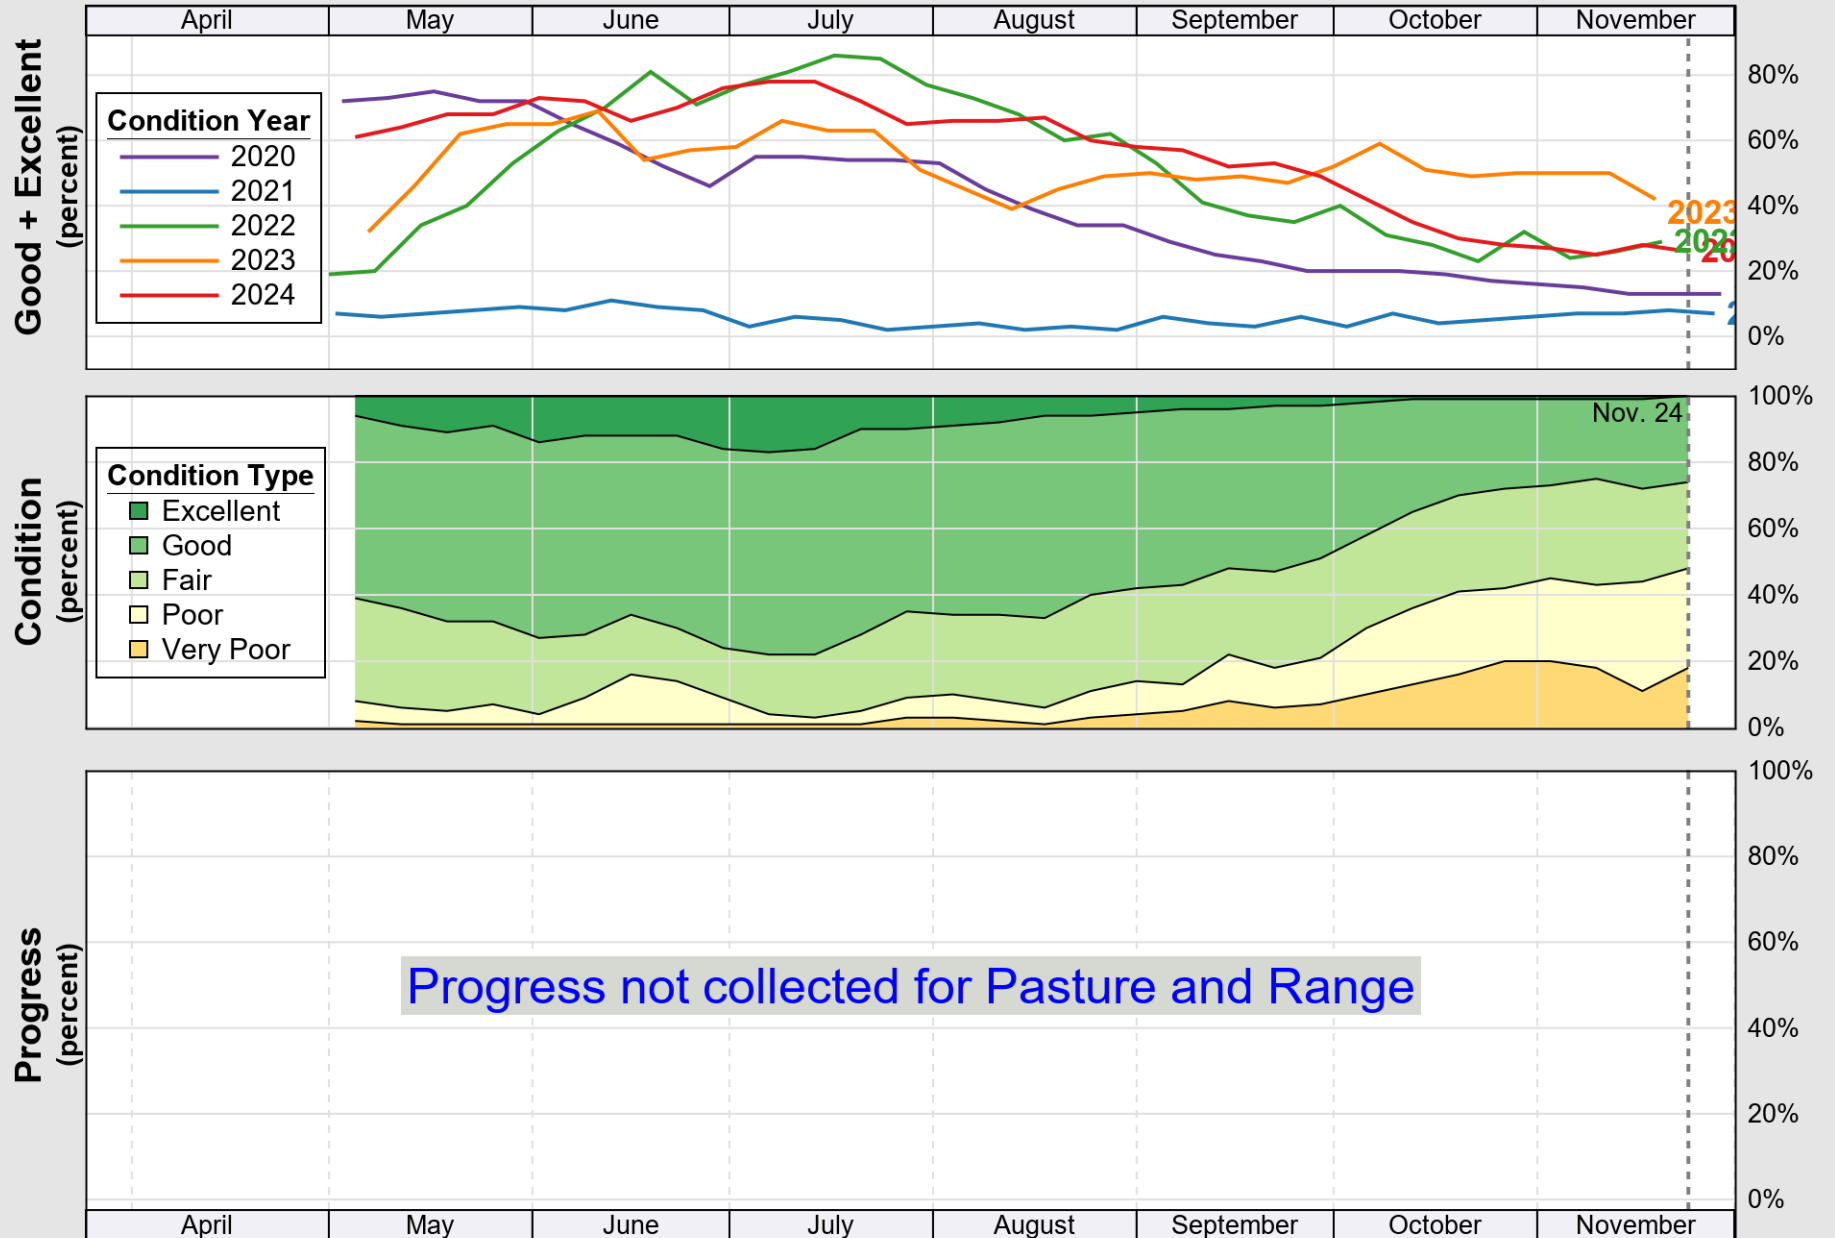

# Crop Progress and Condition: Barley in North Dakota , 2024

NASS

Source: National Agricultural Statistics Service (NASS), Crop Progress Report

USDA

# Crop Progress and Condition: Corn in North Dakota , 2024

NASS

Source: National Agricultural Statistics Service (NASS), Crop Progress Report

USDA

# Crop Progress and Condition: Oats in North Dakota , 2024

NASS

Source: National Agricultural Statistics Service (NASS), Crop Progress Report

Source: National Agricultural Statistics Service (NASS), Crop Progress Report