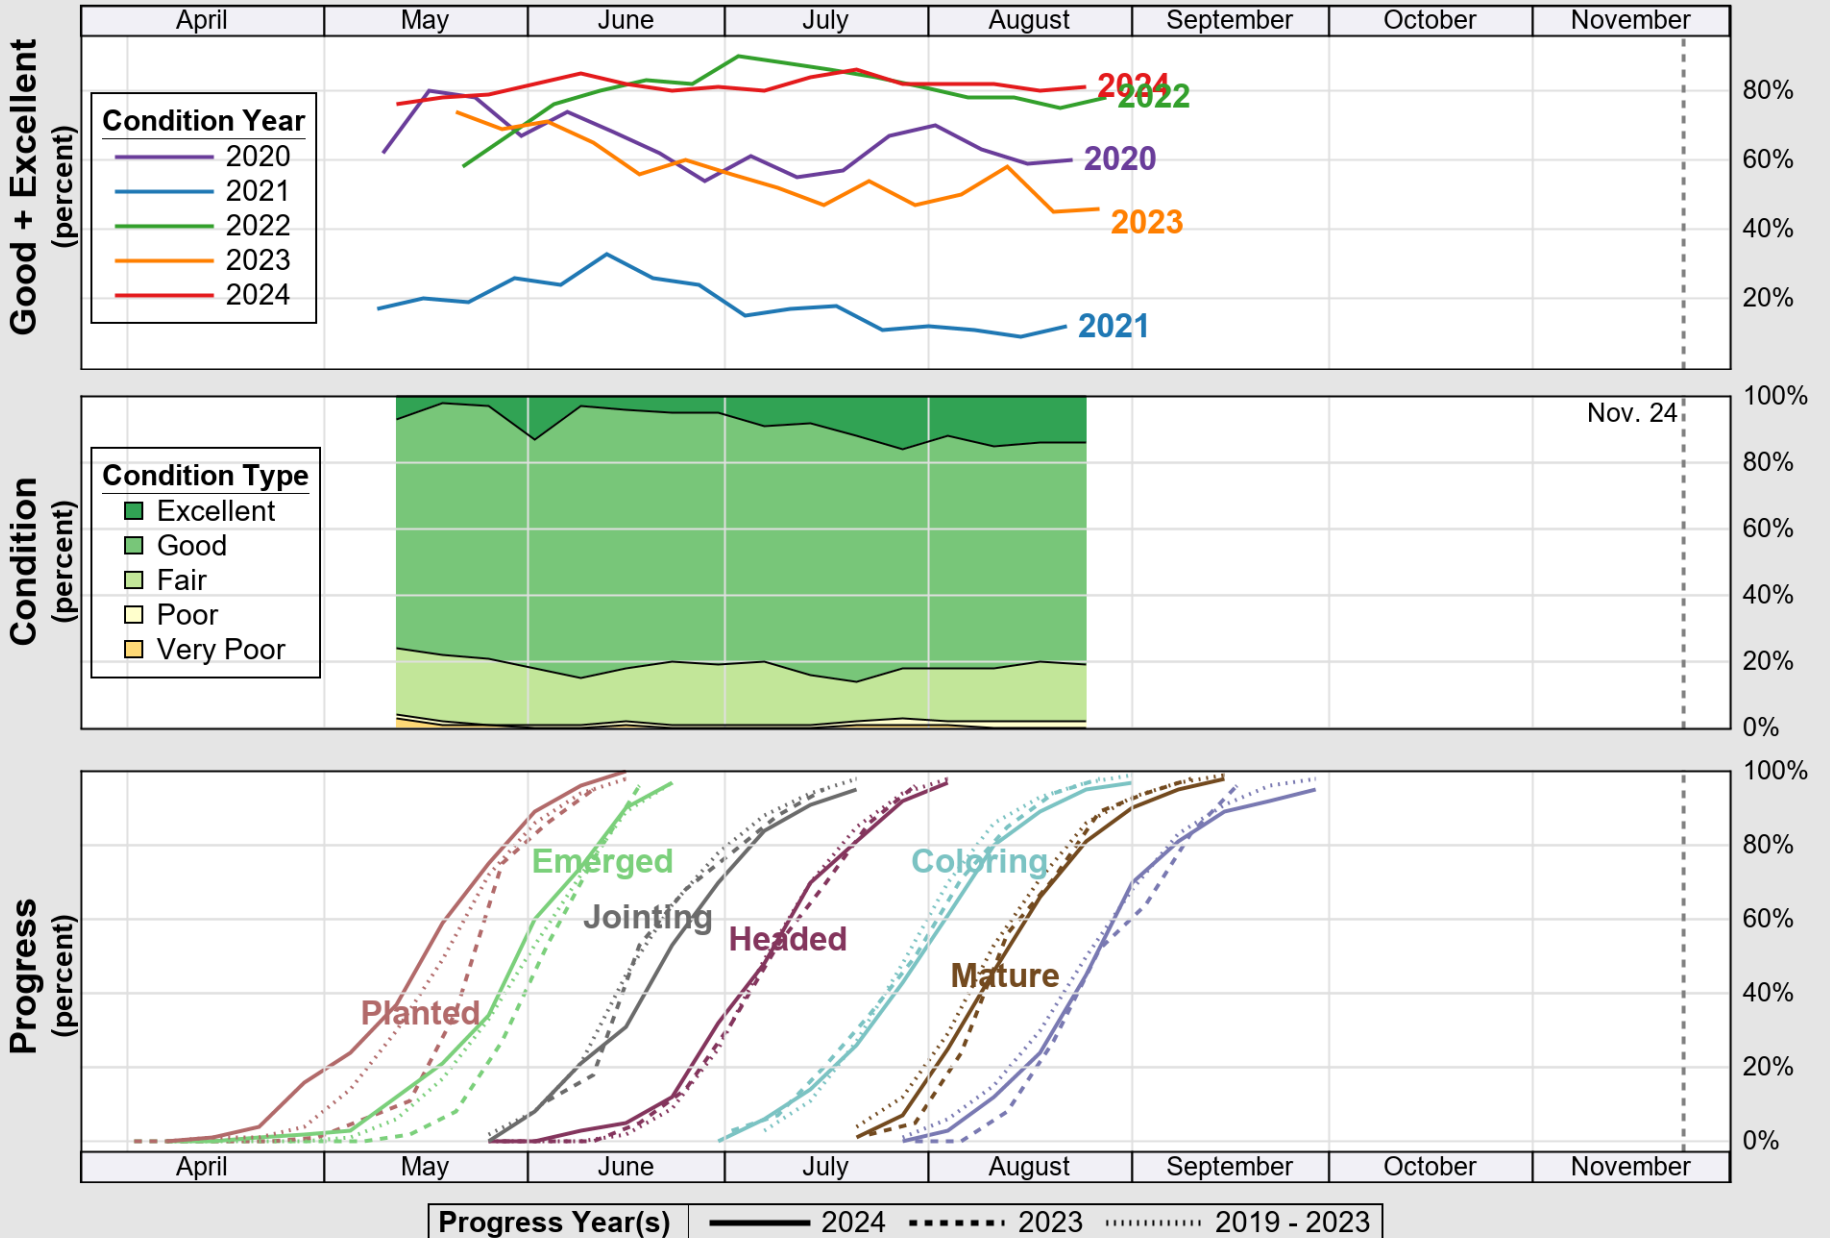

# Crop Progress and Condition: Barley in North Dakota , 2024

NASS

Source: National Agricultural Statistics Service (NASS), Crop Progress Report

USDA

# Crop Progress and Condition: Corn in North Dakota , 2024

NASS

Source: National Agricultural Statistics Service (NASS), Crop Progress Report

USDA

# Crop Progress and Condition: Oats in North Dakota , 2024

NASS

Source: National Agricultural Statistics Service (NASS), Crop Progress Report

Source: National Agricultural Statistics Service (NASS), Crop Progress Report