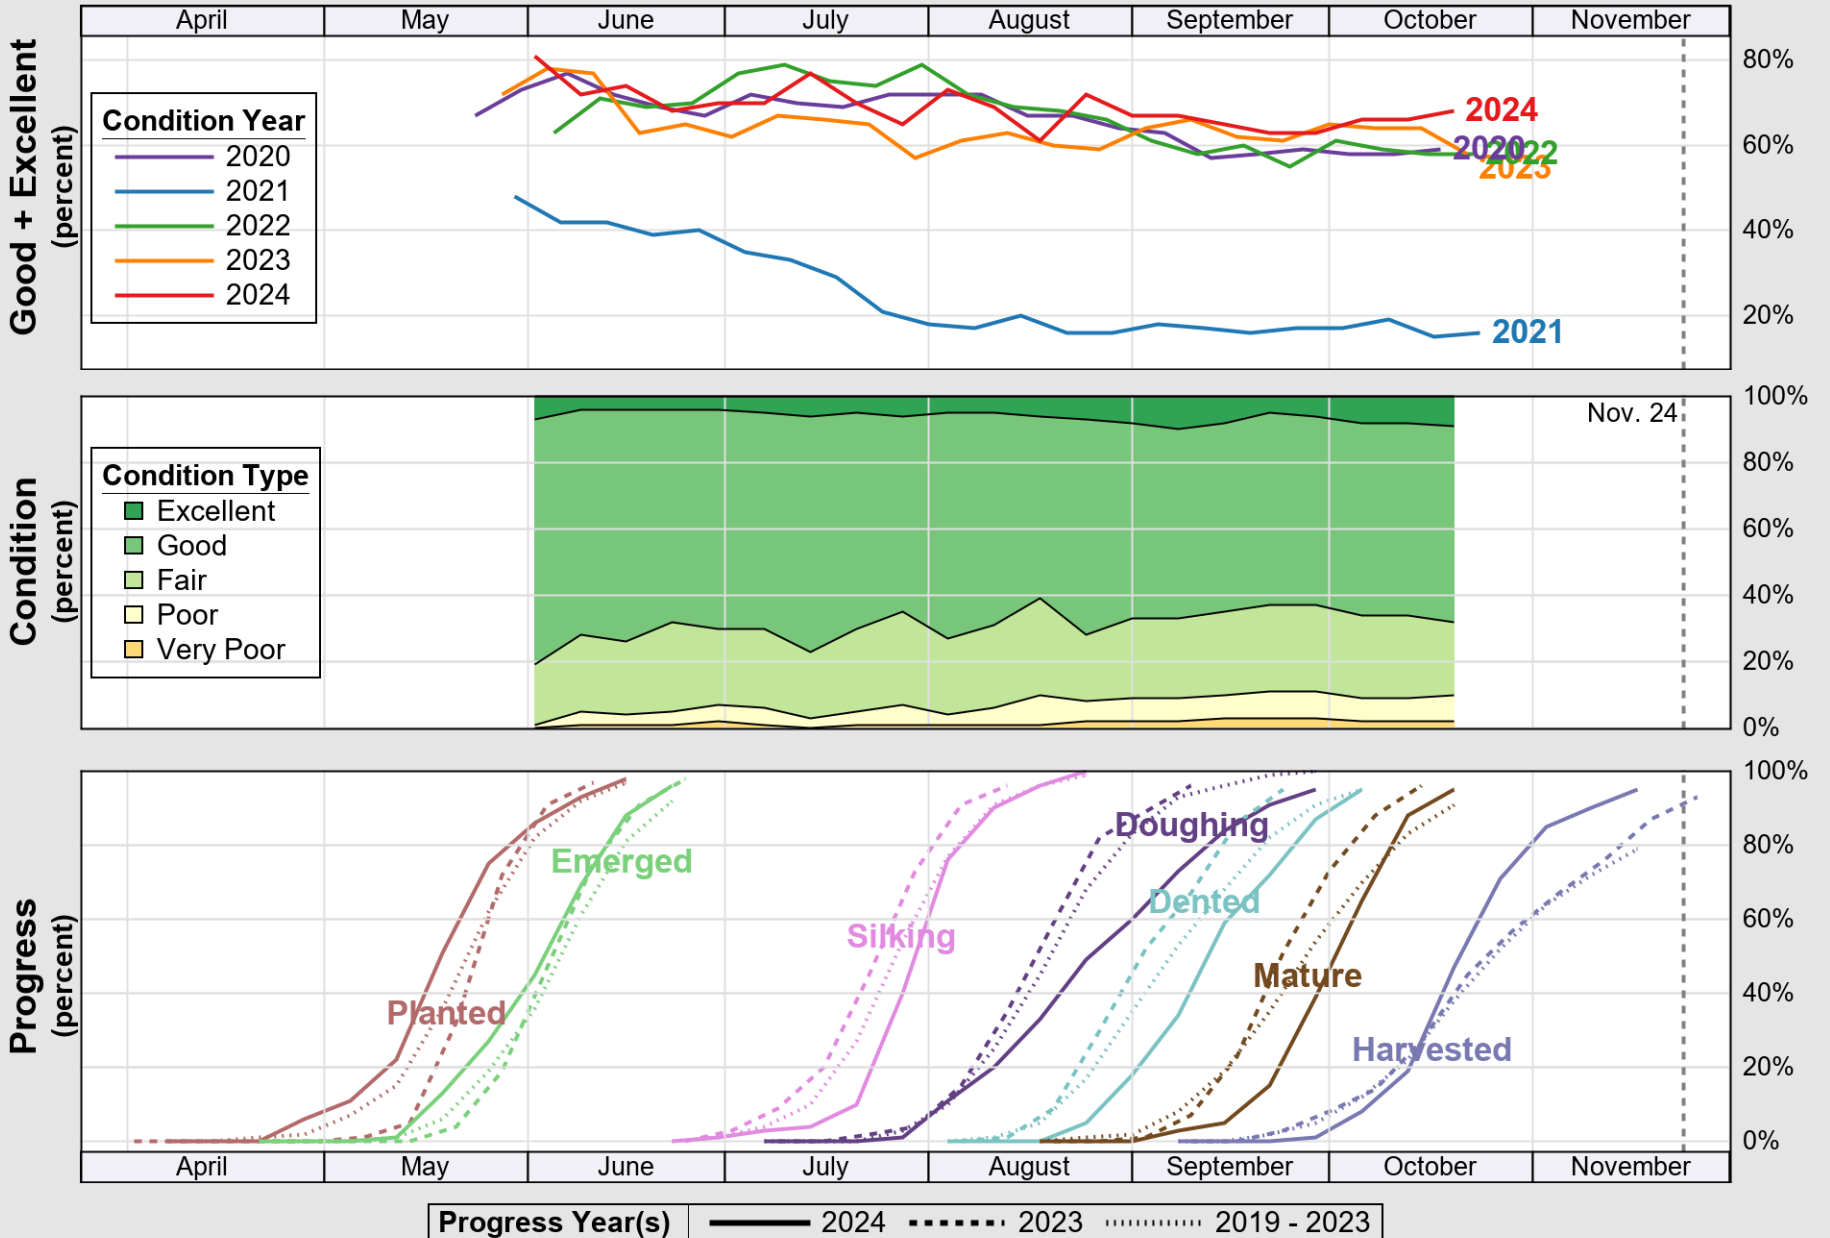

# Crop Progress and Condition: Barley in North Dakota , 2024

NASS

Source: National Agricultural Statistics Service (NASS), Crop Progress Report

USDA

# Crop Progress and Condition: Corn in North Dakota , 2024

NASS

Source: National Agricultural Statistics Service (NASS), Crop Progress Report

USDA

# Crop Progress and Condition: Oats in North Dakota , 2024

NASS

Source: National Agricultural Statistics Service (NASS), Crop Progress Report

Source: National Agricultural Statistics Service (NASS), Crop Progress Report