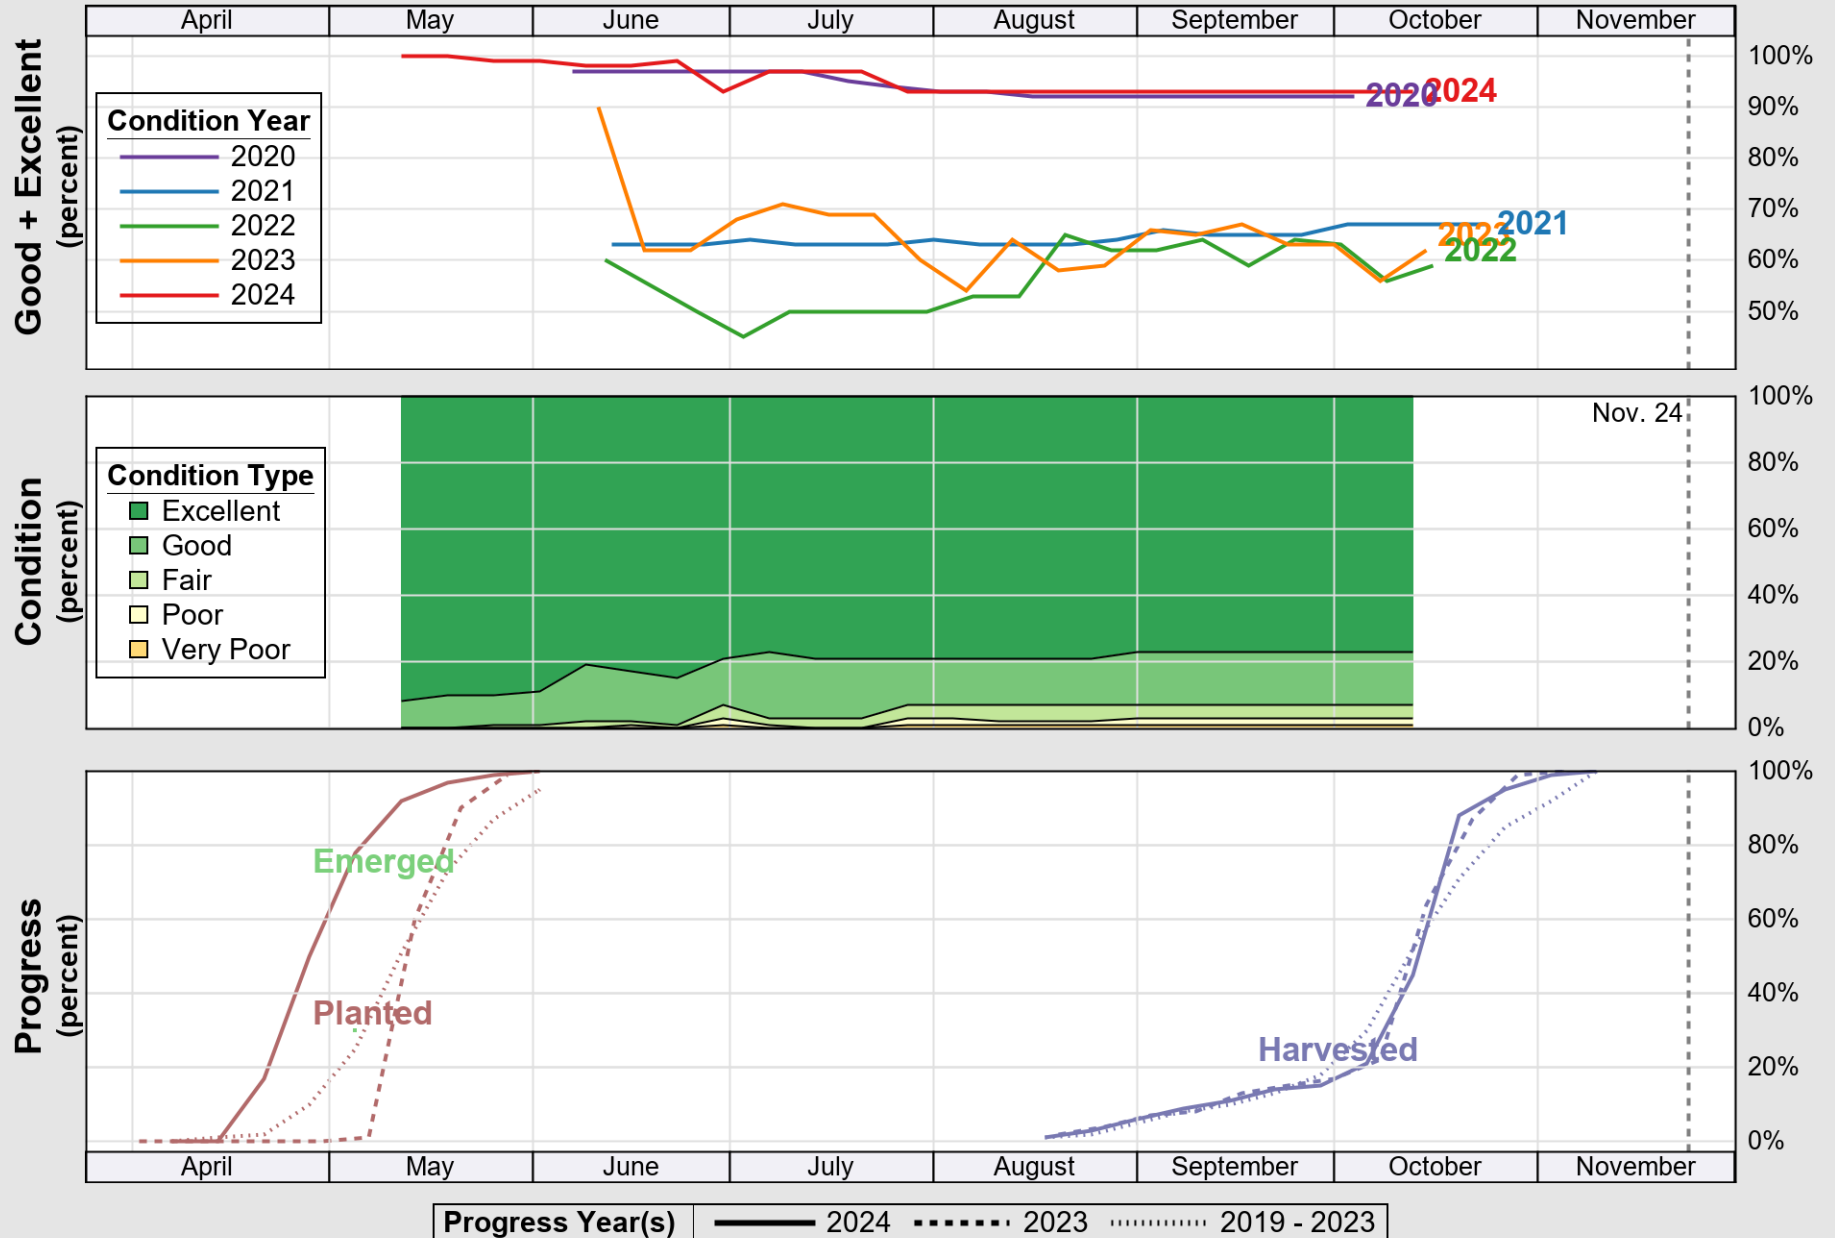

# Crop Progress and Condition: Soybeans in North Dakota , 2024

NASS

Source: National Agricultural Statistics Service (NASS), Crop Progress Report

USDA

# Crop Progress and Condition: Spring Wheat in North Dakota , 2024

NASS

Source: National Agricultural Statistics Service (NASS), Crop Progress Report

USDA

# Crop Progress and Condition: Sugar Beets in North Dakota , 2024

NASS

Source: National Agricultural Statistics Service (NASS), Crop Progress Report

USDA

# Crop Progress and Condition: Sunflower in North Dakota , 2024

NASS

Source: National Agricultural Statistics Service (NASS), Crop Progress Report

USDA