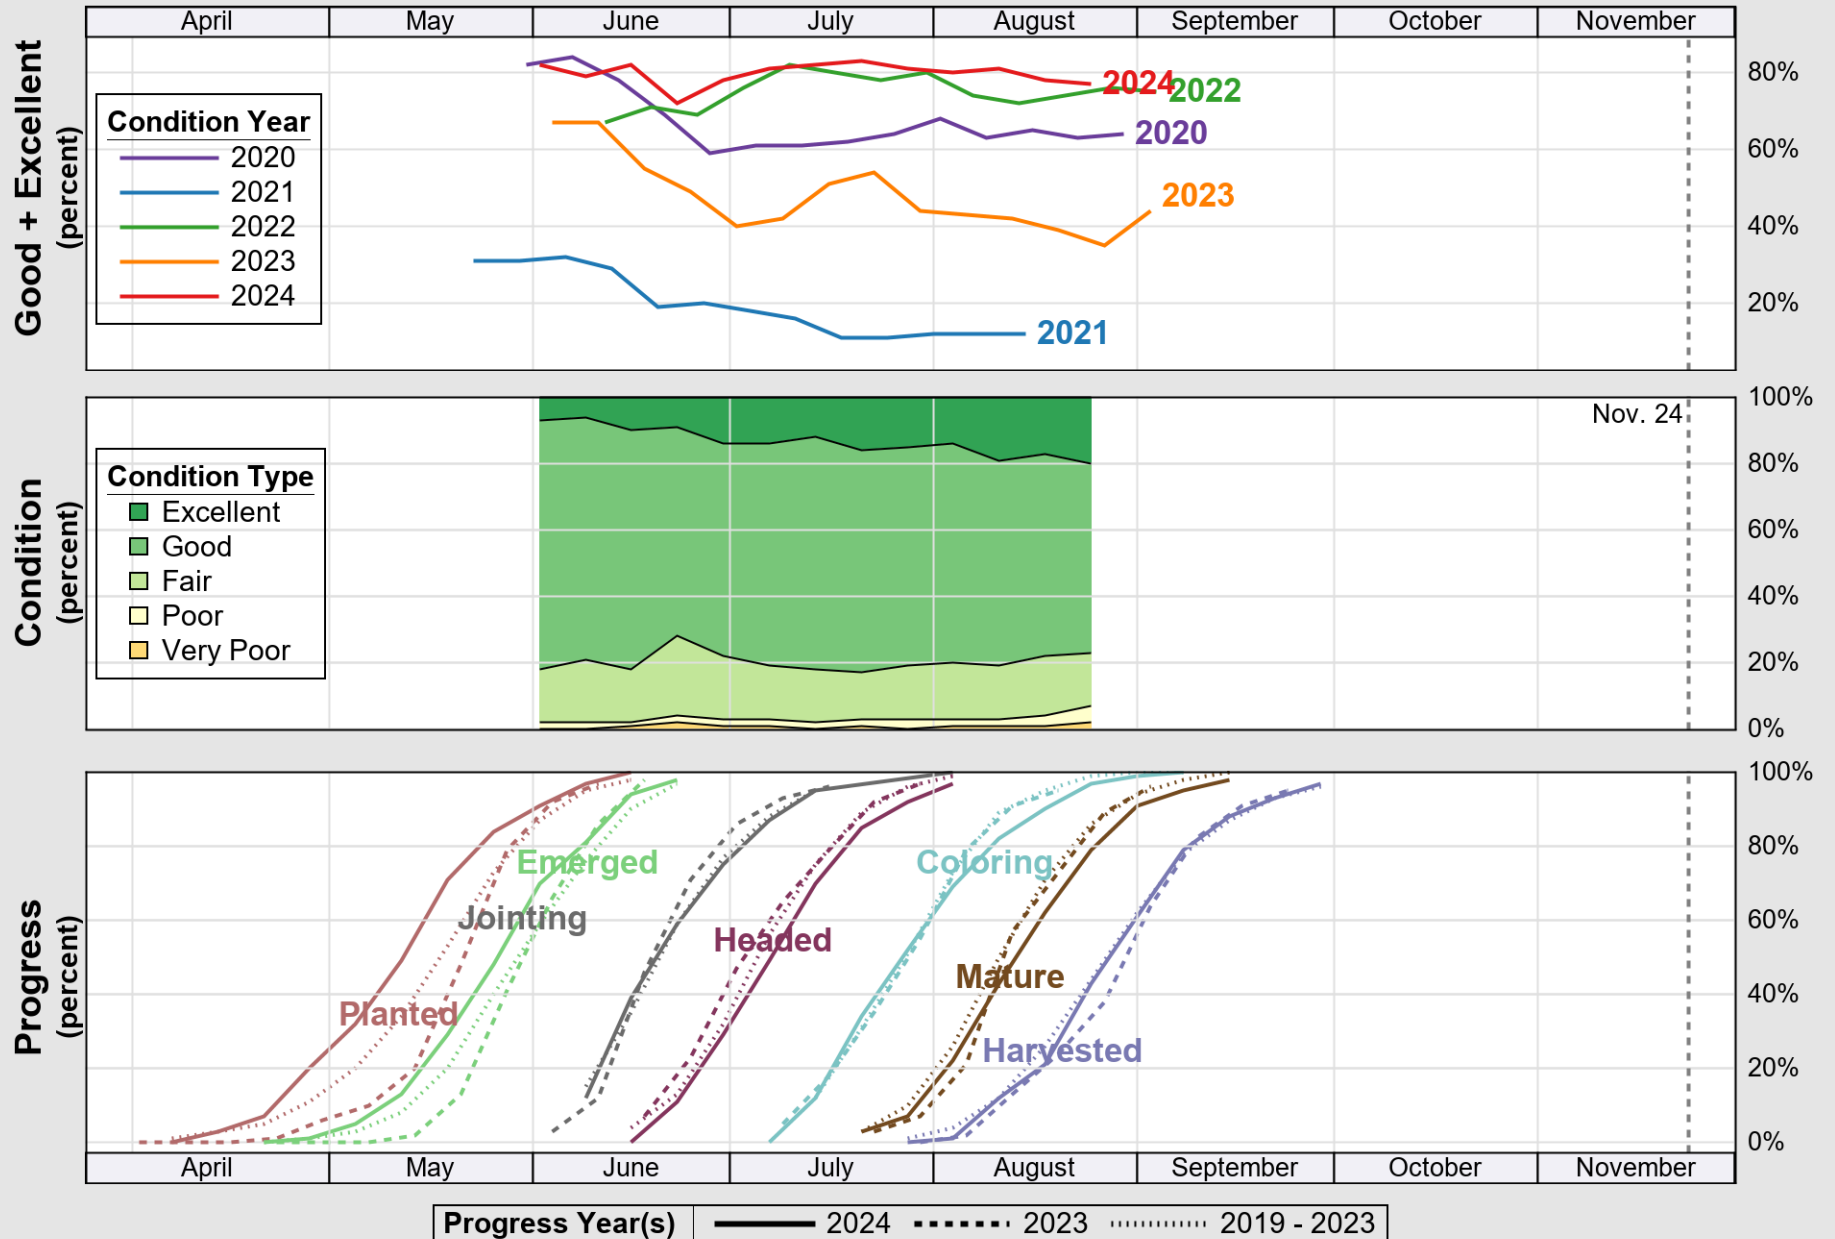

# Crop Progress and Condition: Soybeans in North Dakota , 2024

NASS

Source: National Agricultural Statistics Service (NASS), Crop Progress Report

USDA

# Crop Progress and Condition: Spring Wheat in North Dakota , 2024

NASS

Source: National Agricultural Statistics Service (NASS), Crop Progress Report

USDA

# Crop Progress and Condition: Sugar Beets in North Dakota , 2024

NASS

Source: National Agricultural Statistics Service (NASS), Crop Progress Report

USDA