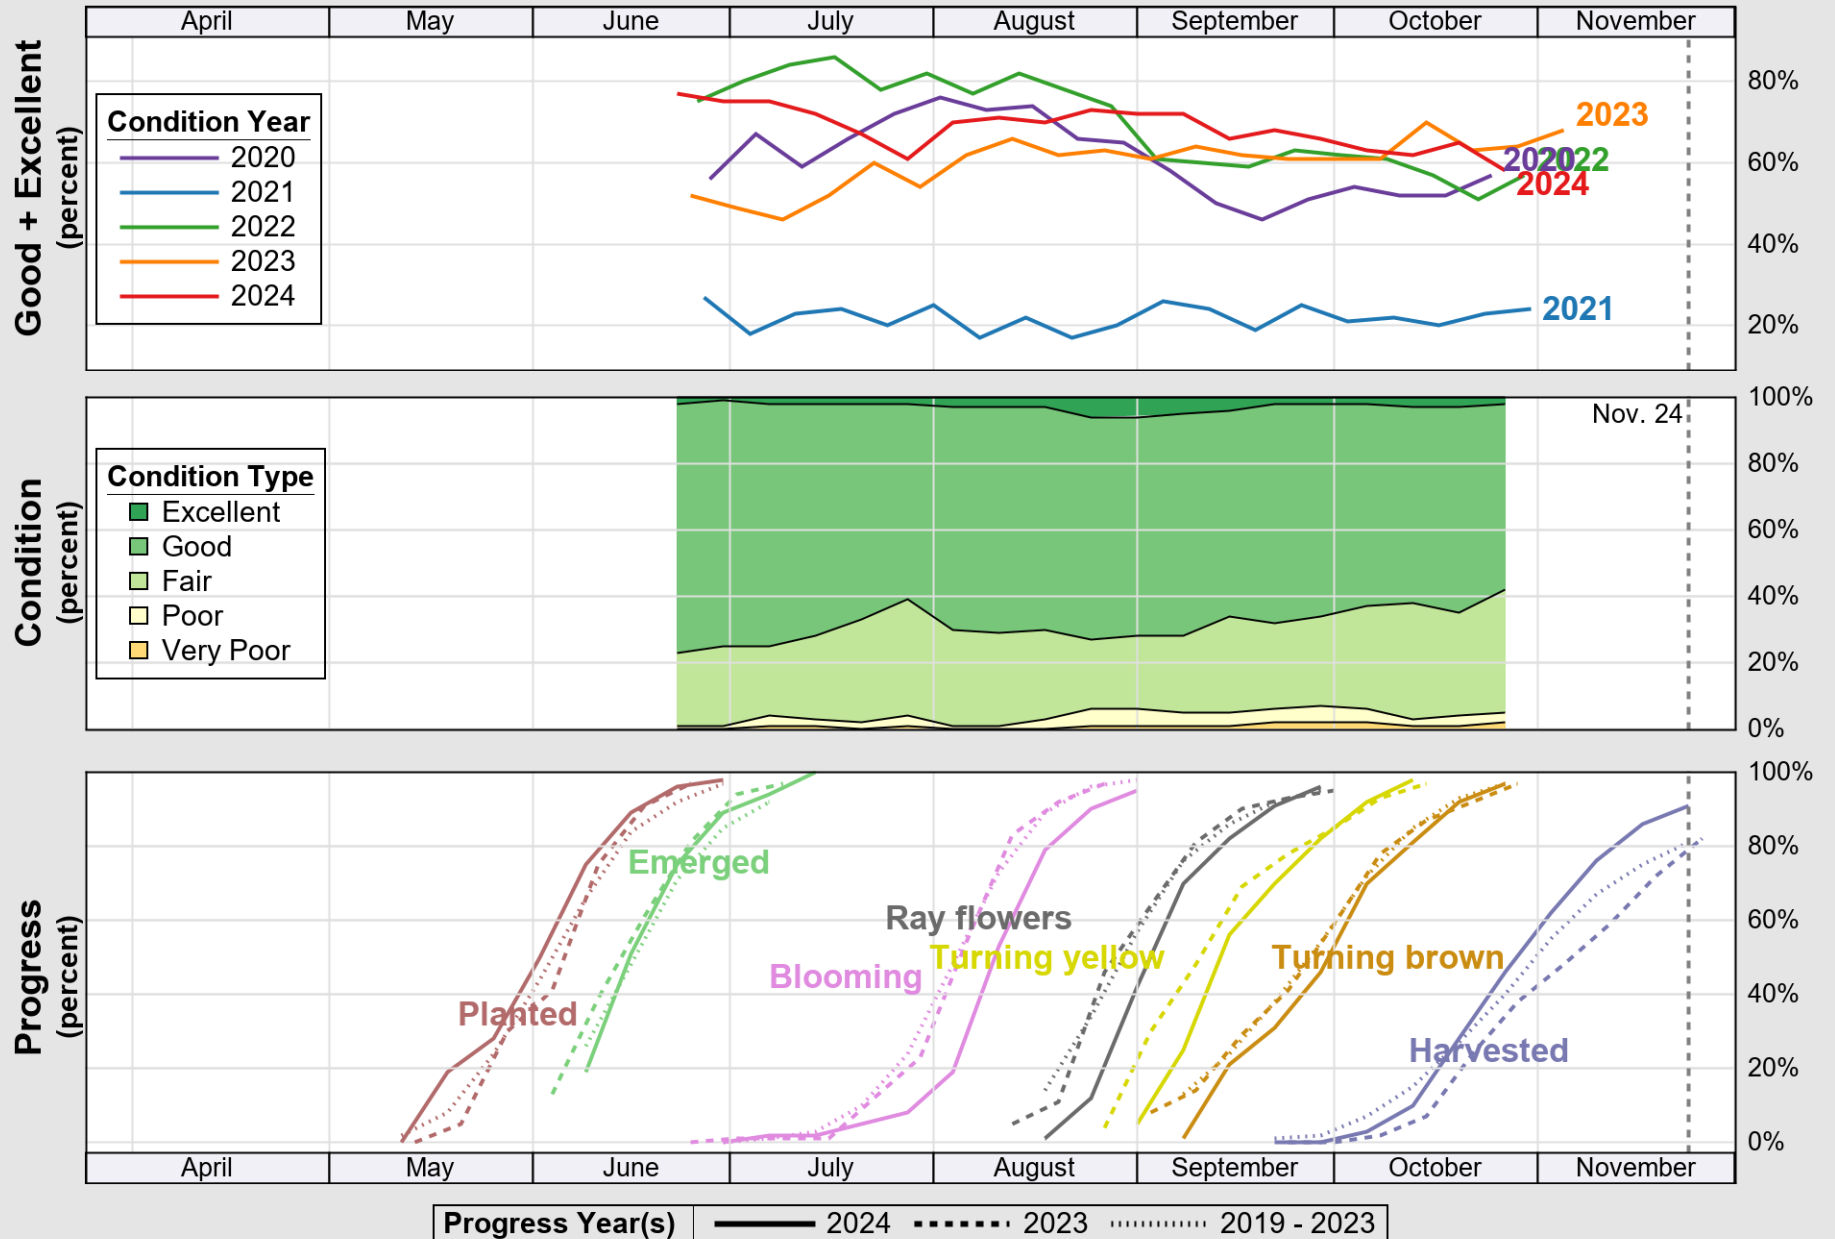

# Crop Progress and Condition: Soybeans in North Dakota , 2024

NASS

Source: National Agricultural Statistics Service (NASS), Crop Progress Report

USDA

# Crop Progress and Condition: Spring Wheat in North Dakota , 2024

NASS

Source: National Agricultural Statistics Service (NASS), Crop Progress Report

USDA

# Crop Progress and Condition: Sugar Beets in North Dakota , 2024

NASS

Source: National Agricultural Statistics Service (NASS), Crop Progress Report

USDA

# Crop Progress and Condition: Sunflower in North Dakota , 2024

NASS

Source: National Agricultural Statistics Service (NASS), Crop Progress Report

USDA