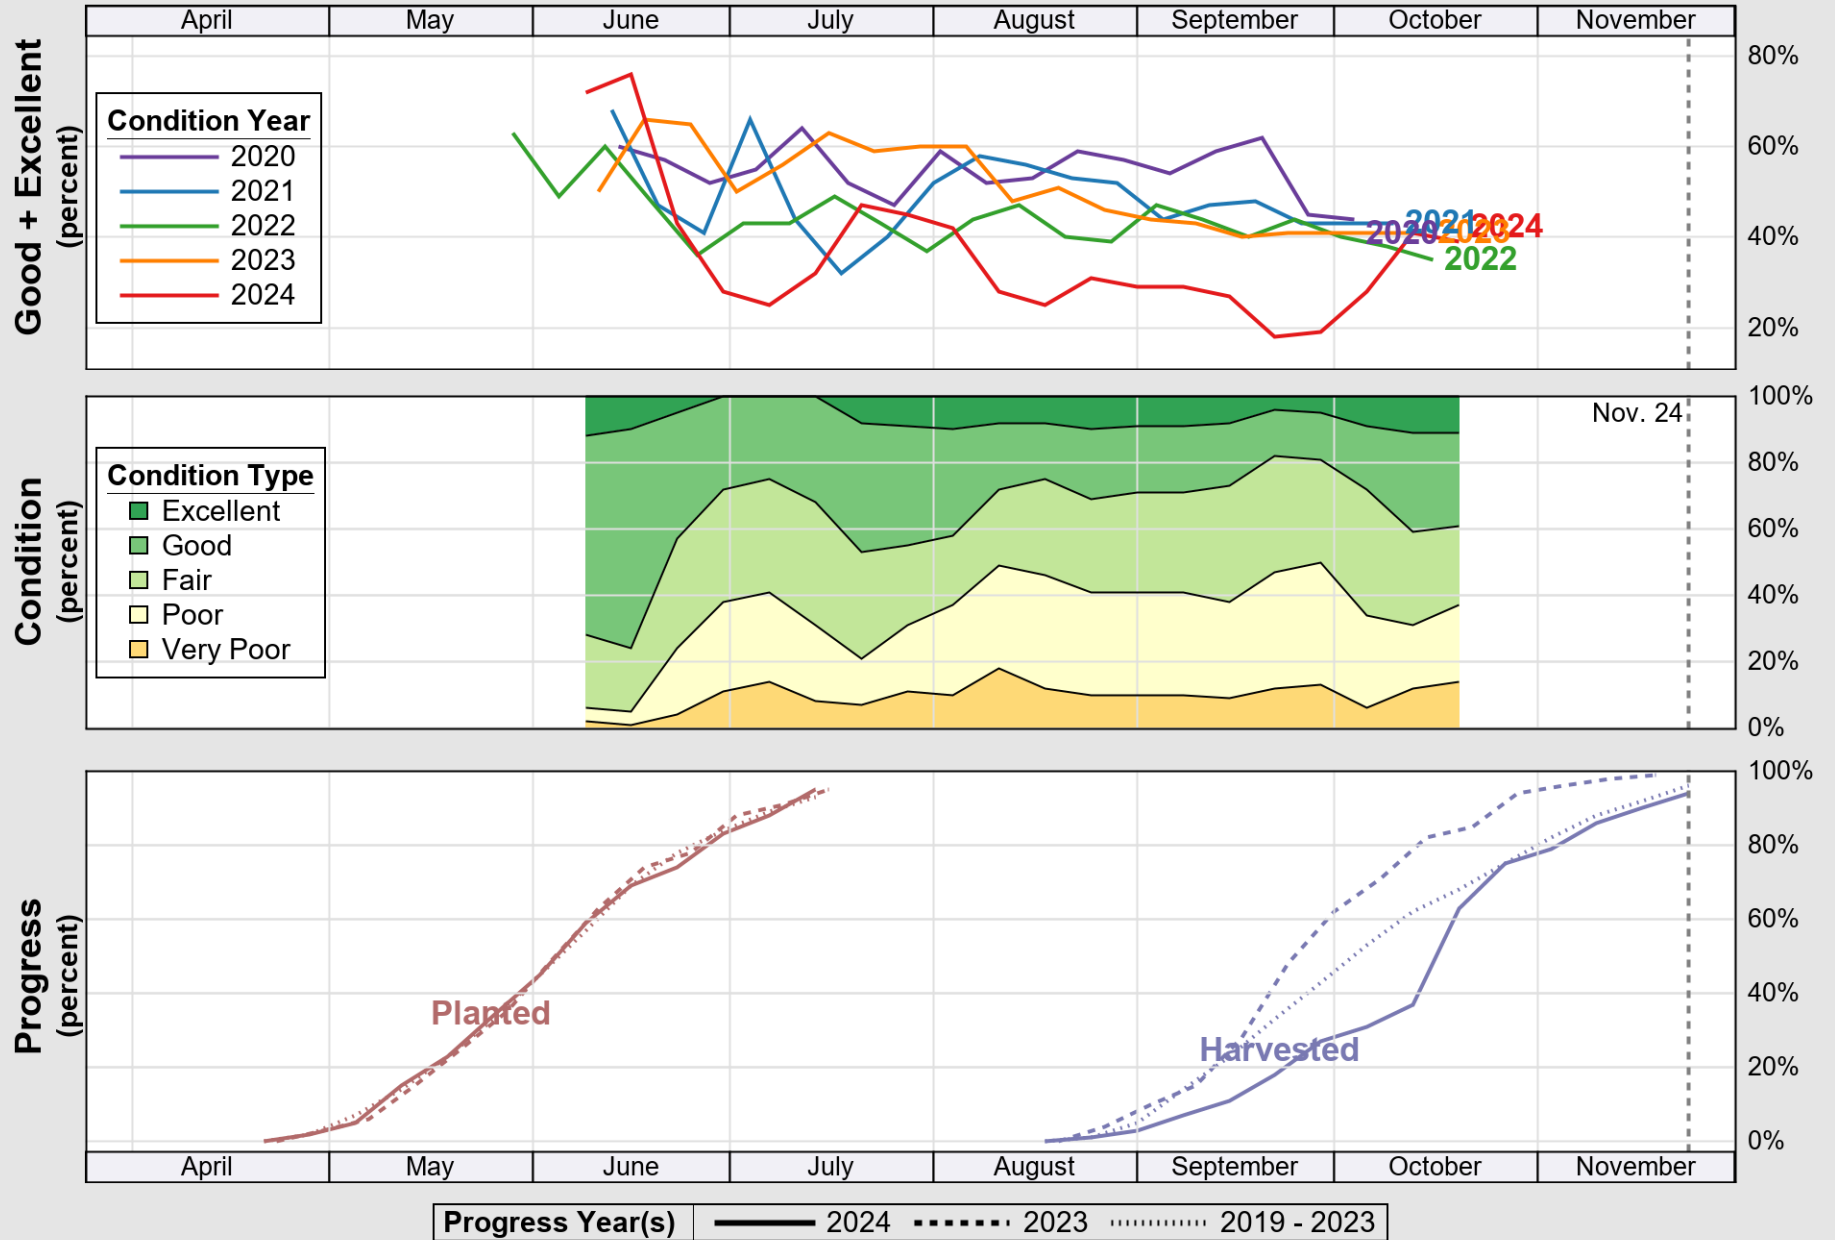

USDA

Crop Progress and Condition: Corn in North Carolina , 2024

NASS

Source: National Agricultural Statistics Service (NASS), Crop Progress Report

USDA

Crop Progress and Condition: Cotton in North Carolina , 2024

USDA

Crop Progress and Condition: Peanuts in North Carolina , 2024

NASS

Source: National Agricultural Statistics Service (NASS), Crop Progress Report

USDA

Crop Progress and Condition: Sorghum in North Carolina , 2024

NASS

Source: National Agricultural Statistics Service (NASS), Crop Progress Report

USDA

Crop Progress and Condition: Soybeans in North Carolina , 2024

NASS

Source: National Agricultural Statistics Service (NASS), Crop Progress Report

USDA

Crop Progress and Condition: Winter Wheat in North Carolina, 2024

NASS

Source: National Agricultural Statistics Service (NASS), Crop Progress Report