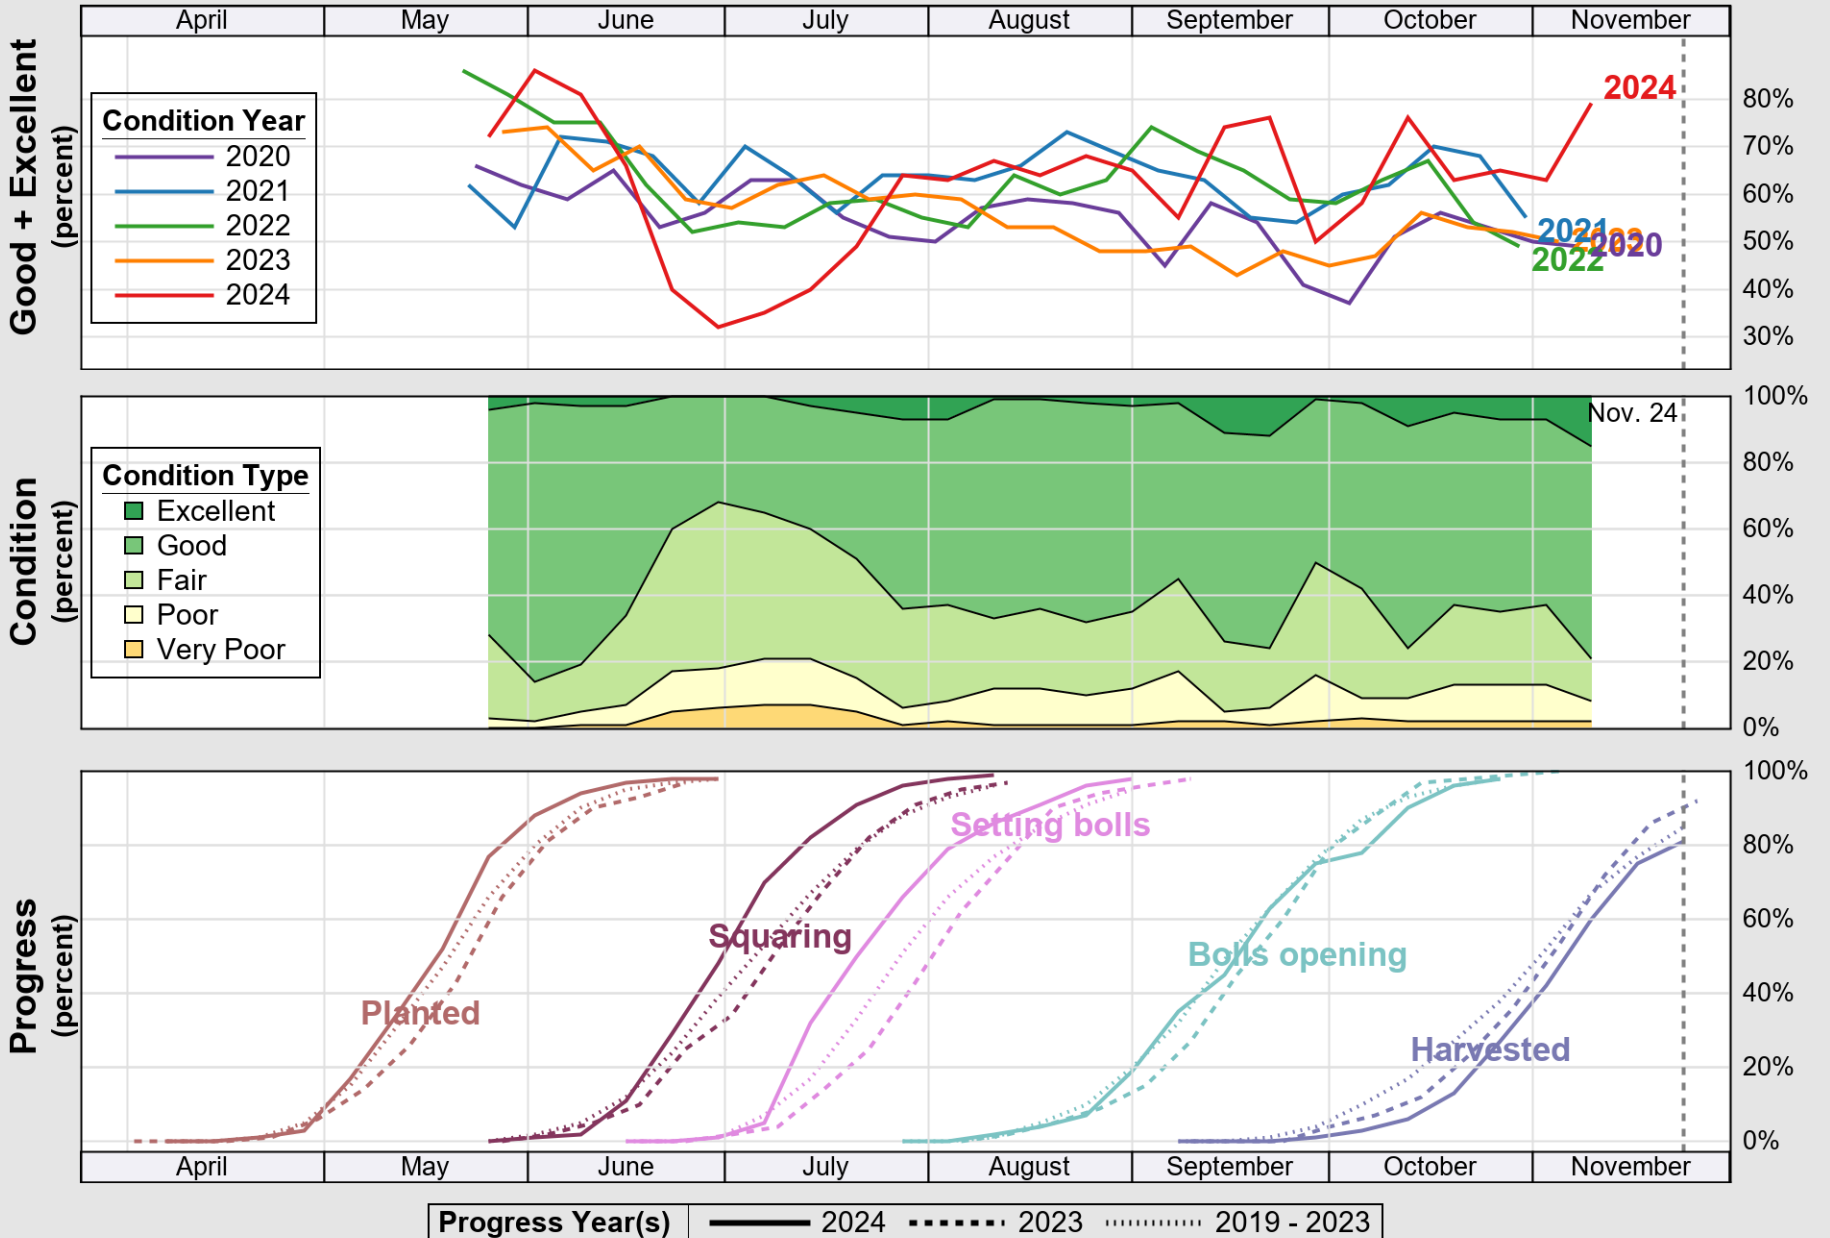

USDA

Crop Progress and Condition: Corn in North Carolina , 2024

NASS

Source: National Agricultural Statistics Service (NASS), Crop Progress Report

USDA

Crop Progress and Condition: Cotton in North Carolina , 2024

NASS

Source: National Agricultural Statistics Service (NASS), Crop Progress Report

USDA Crop Progress and Condition: Pasture and Range in North Carolina , 2024 **NASS**

Source: National Agricultural Statistics Service (NASS), Crop Progress Report

USDA

Crop Progress and Condition: Peanuts in North Carolina , 2024

NASS

Source: National Agricultural Statistics Service (NASS), Crop Progress Report

USDA

Crop Progress and Condition: Sorghum in North Carolina , 2024

USDA

Crop Progress and Condition: Winter Wheat in North Carolina, 2024

NASS

Source: National Agricultural Statistics Service (NASS), Crop Progress Report