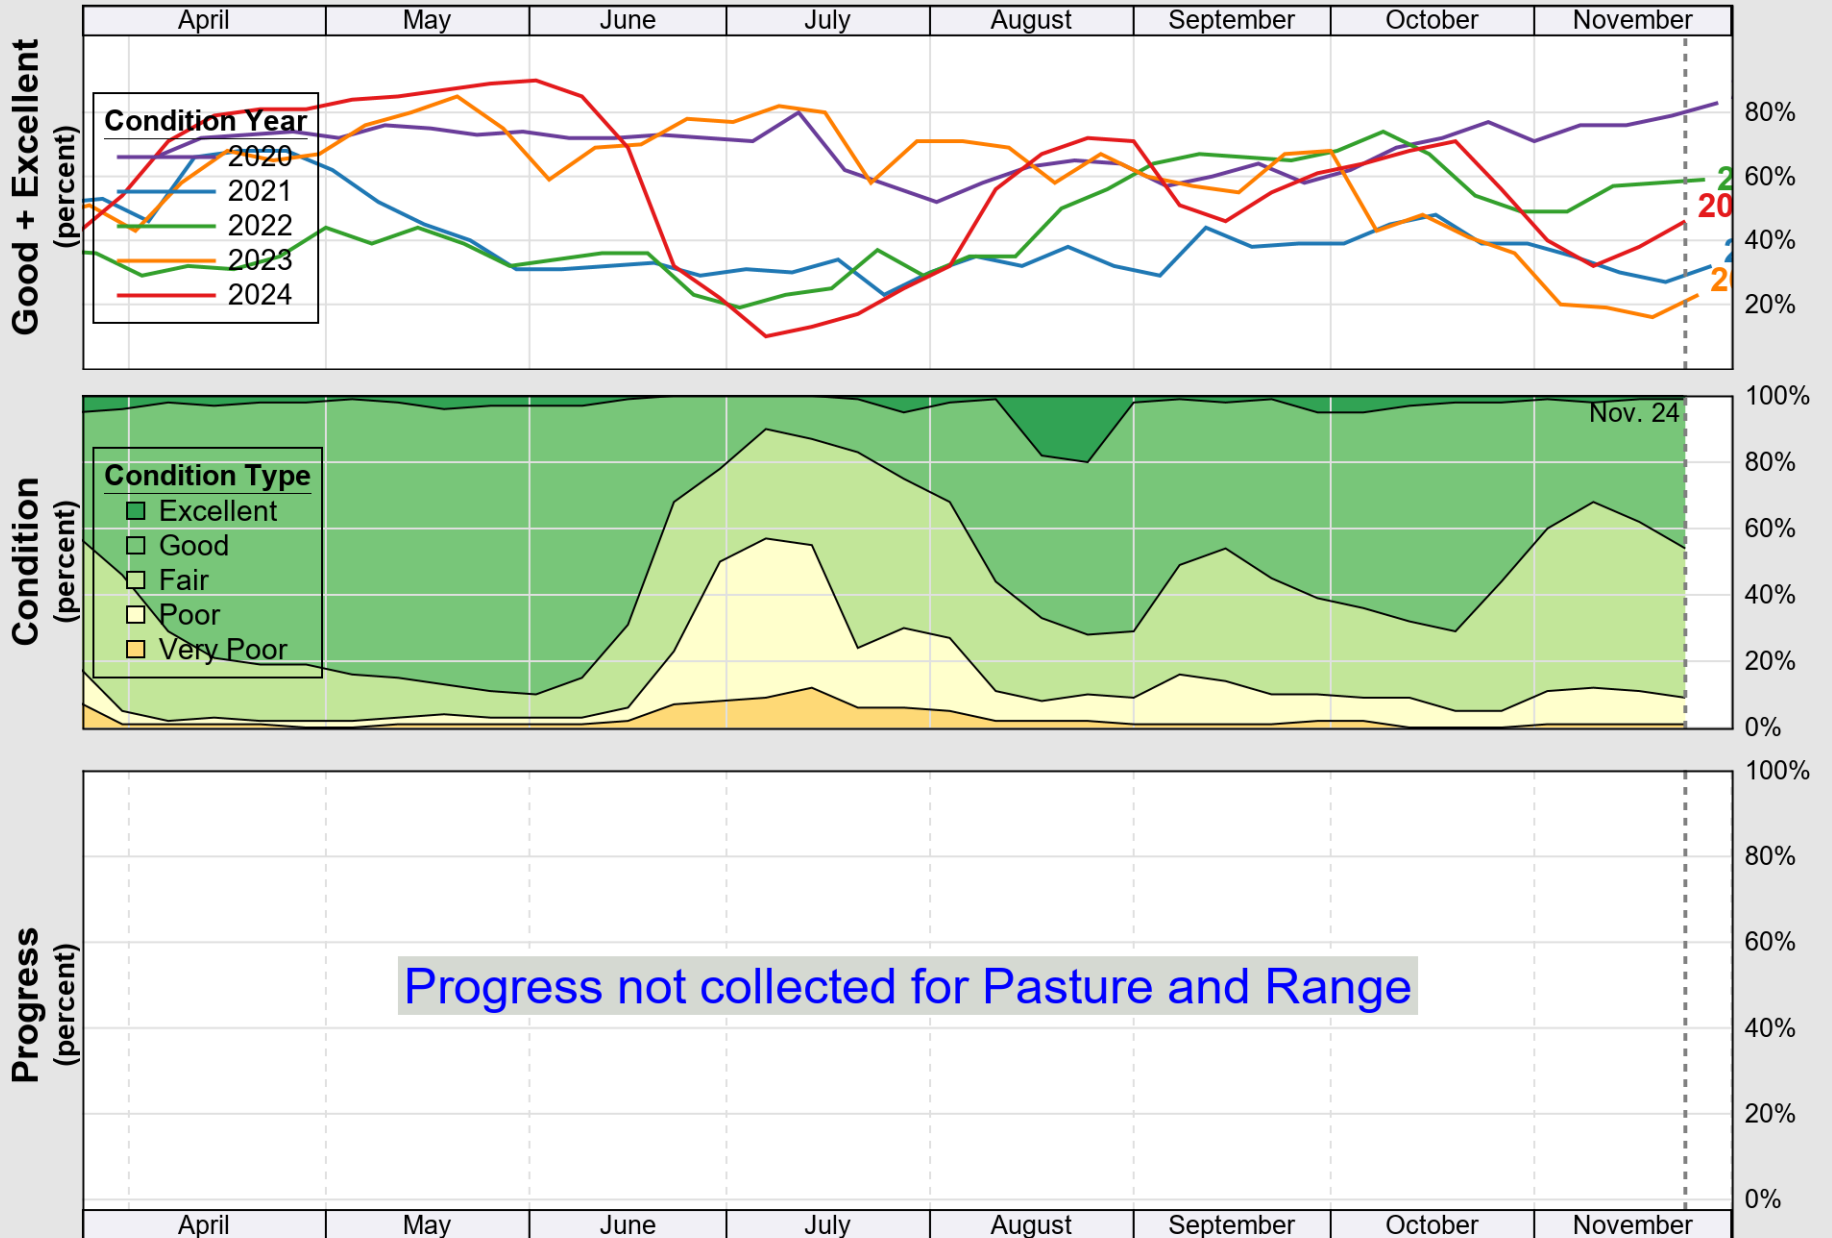

USDA

Crop Progress and Condition: Corn in North Carolina , 2024

NASS

Source: National Agricultural Statistics Service (NASS), Crop Progress Report

USDA

Crop Progress and Condition: Cotton in North Carolina , 2024

NASS

Source: National Agricultural Statistics Service (NASS), Crop Progress Report

USDA Crop Progress and Condition: Pasture and Range in North Carolina , 2024 **NASS**

Source: National Agricultural Statistics Service (NASS), Crop Progress Report

USDA

Crop Progress and Condition: Peanuts in North Carolina , 2024

NASS

Source: National Agricultural Statistics Service (NASS), Crop Progress Report

USDA

Crop Progress and Condition: Sorghum in North Carolina , 2024