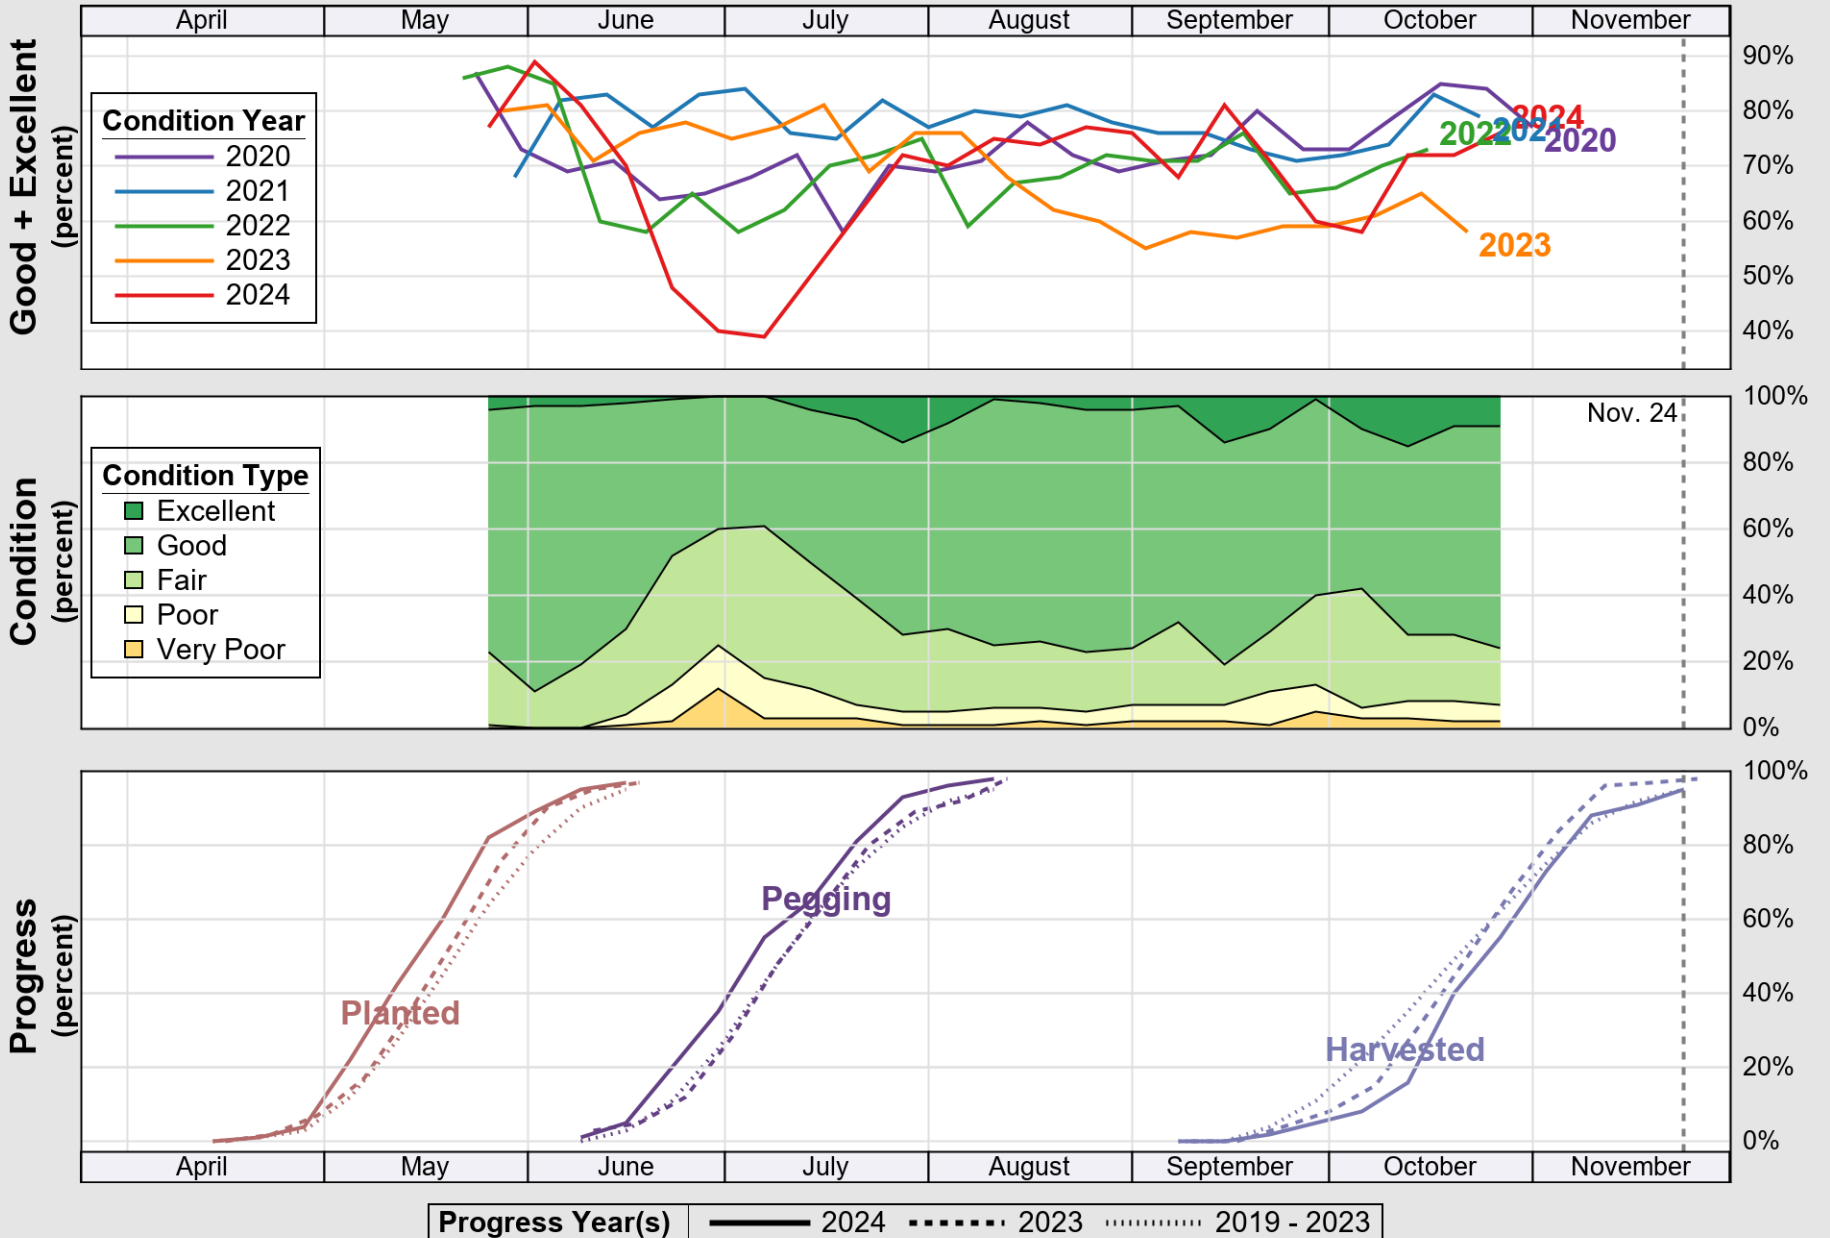

USDA

Crop Progress and Condition: Corn in North Carolina , 2024

NASS

Source: National Agricultural Statistics Service (NASS), Crop Progress Report

USDA

Crop Progress and Condition: Cotton in North Carolina , 2024

NASS

Source: National Agricultural Statistics Service (NASS), Crop Progress Report

USDA Crop Progress and Condition: Pasture and Range in North Carolina , 2024 **NASS**

Source: National Agricultural Statistics Service (NASS), Crop Progress Report

USDA

Crop Progress and Condition: Peanuts in North Carolina , 2024

NASS

Source: National Agricultural Statistics Service (NASS), Crop Progress Report

USDA

Crop Progress and Condition: Sorghum in North Carolina , 2024

NASS

Source: National Agricultural Statistics Service (NASS), Crop Progress Report

USDA

Crop Progress and Condition: Soybeans in North Carolina , 2024

NASS

Source: National Agricultural Statistics Service (NASS), Crop Progress Report