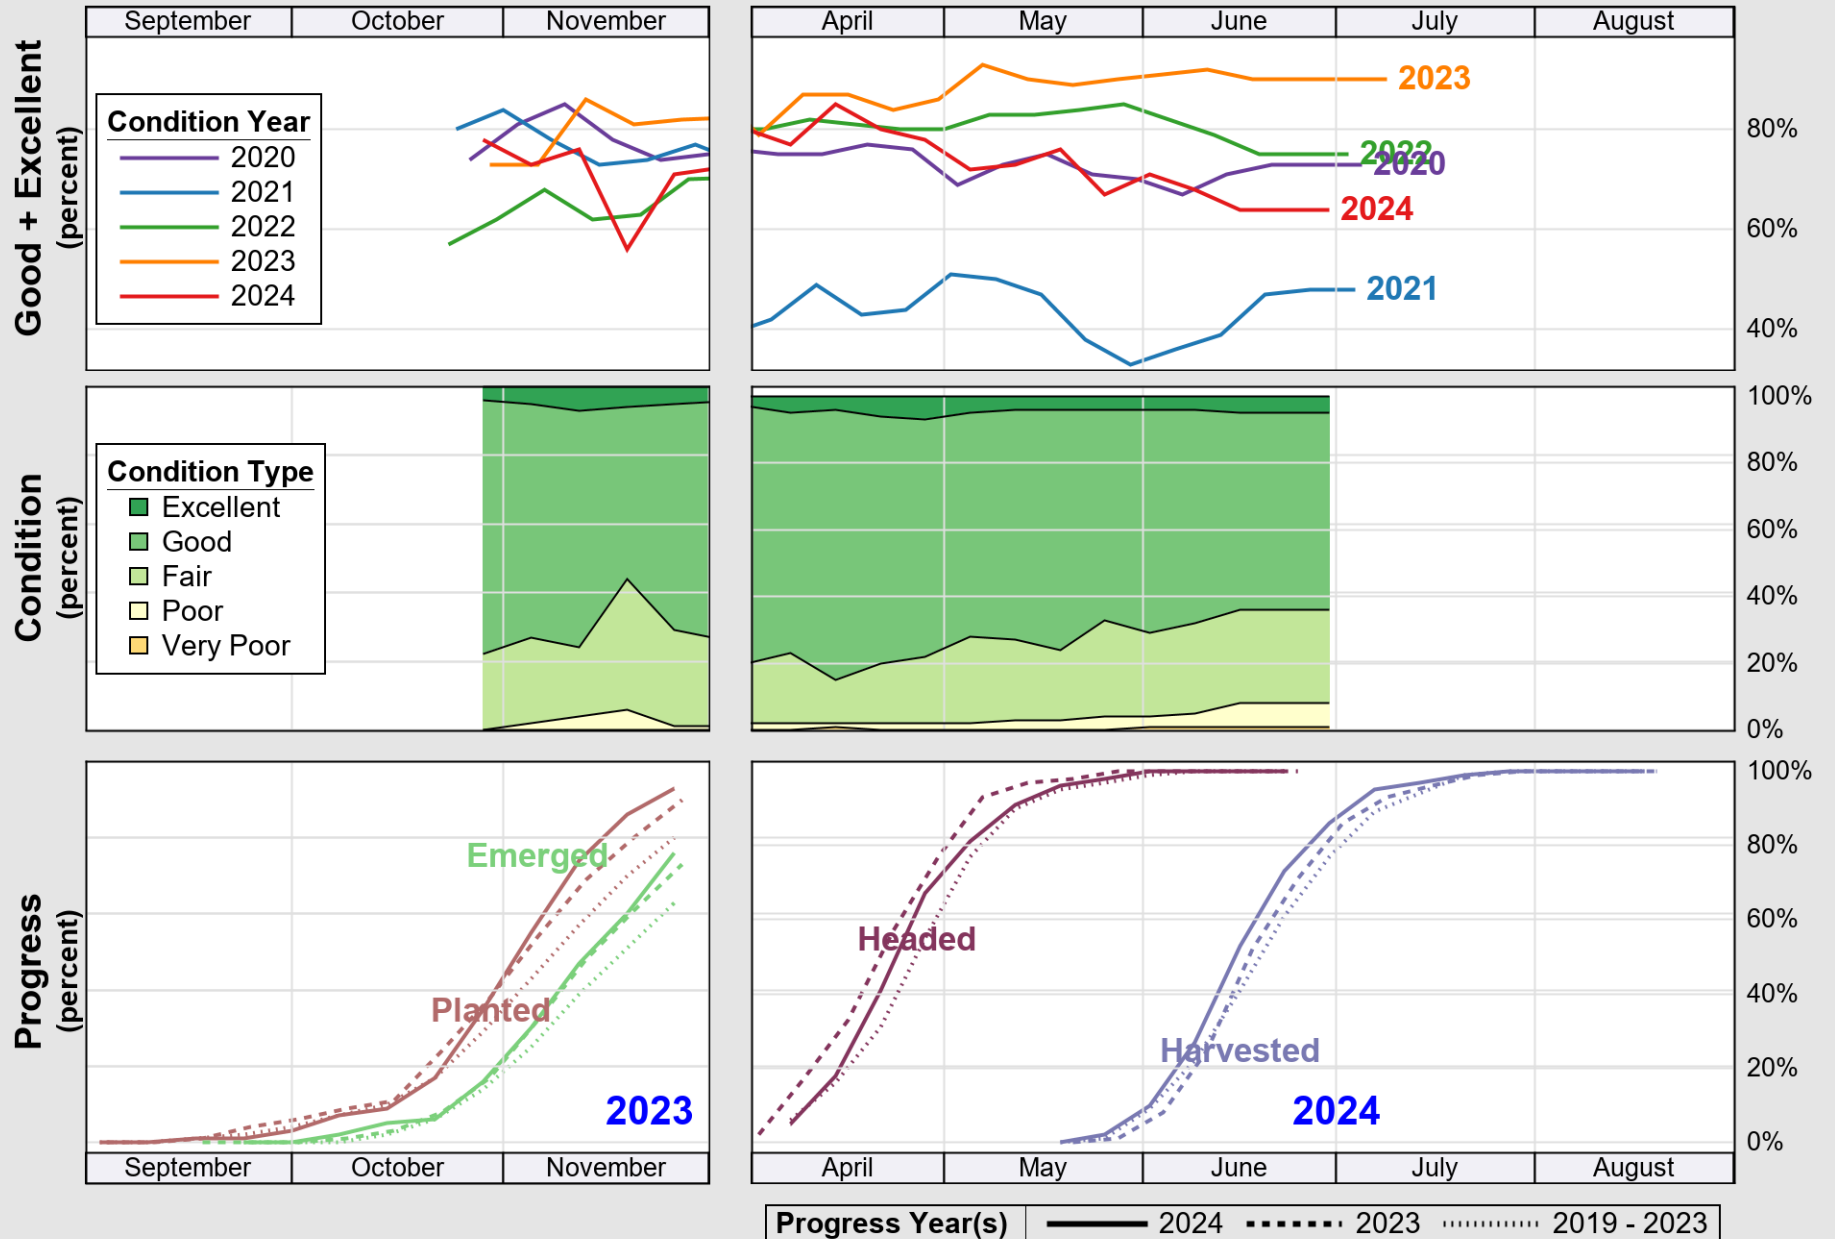

USDA

Crop Progress and Condition: Corn in North Carolina , 2024

NASS

Source: National Agricultural Statistics Service (NASS), Crop Progress Report

USDA

Crop Progress and Condition: Cotton in North Carolina , 2024

USDA

Crop Progress and Condition: Peanuts in North Carolina , 2024

NASS

Source: National Agricultural Statistics Service (NASS), Crop Progress Report

USDA

Crop Progress and Condition: Sorghum in North Carolina , 2024

NASS

Source: National Agricultural Statistics Service (NASS), Crop Progress Report

USDA

Crop Progress and Condition: Soybeans in North Carolina , 2024

NASS

Source: National Agricultural Statistics Service (NASS), Crop Progress Report

USDA

Crop Progress and Condition: Winter Wheat in North Carolina, 2024

NASS

Source: National Agricultural Statistics Service (NASS), Crop Progress Report