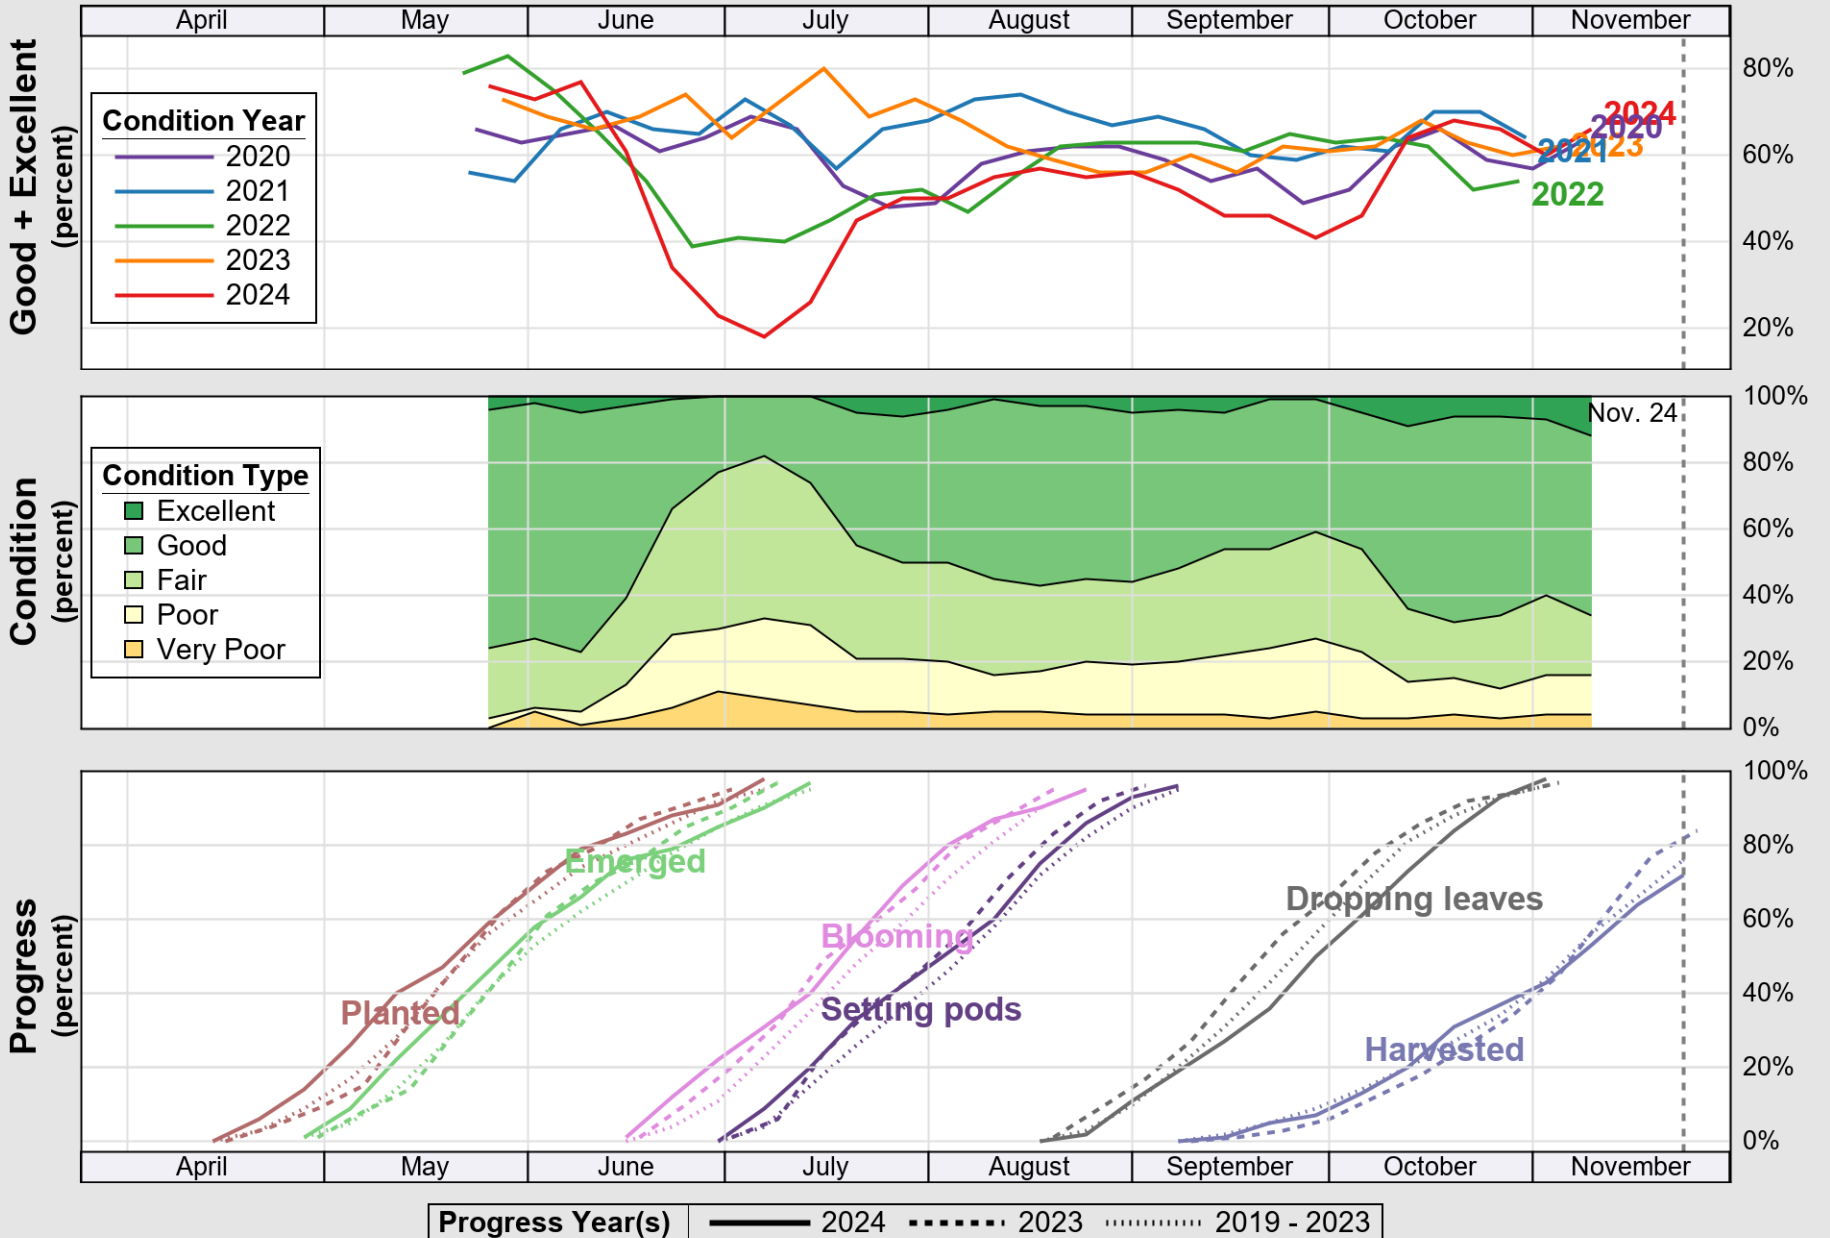

USDA

Crop Progress and Condition: Peanuts in North Carolina , 2024

NASS

Source: National Agricultural Statistics Service (NASS), Crop Progress Report

USDA

Crop Progress and Condition: Sorghum in North Carolina , 2024

NASS

Source: National Agricultural Statistics Service (NASS), Crop Progress Report

USDA

Crop Progress and Condition: Soybeans in North Carolina , 2024

NASS

Source: National Agricultural Statistics Service (NASS), Crop Progress Report

USDA

Crop Progress and Condition: Winter Wheat in North Carolina, 2024

NASS

Source: National Agricultural Statistics Service (NASS), Crop Progress Report