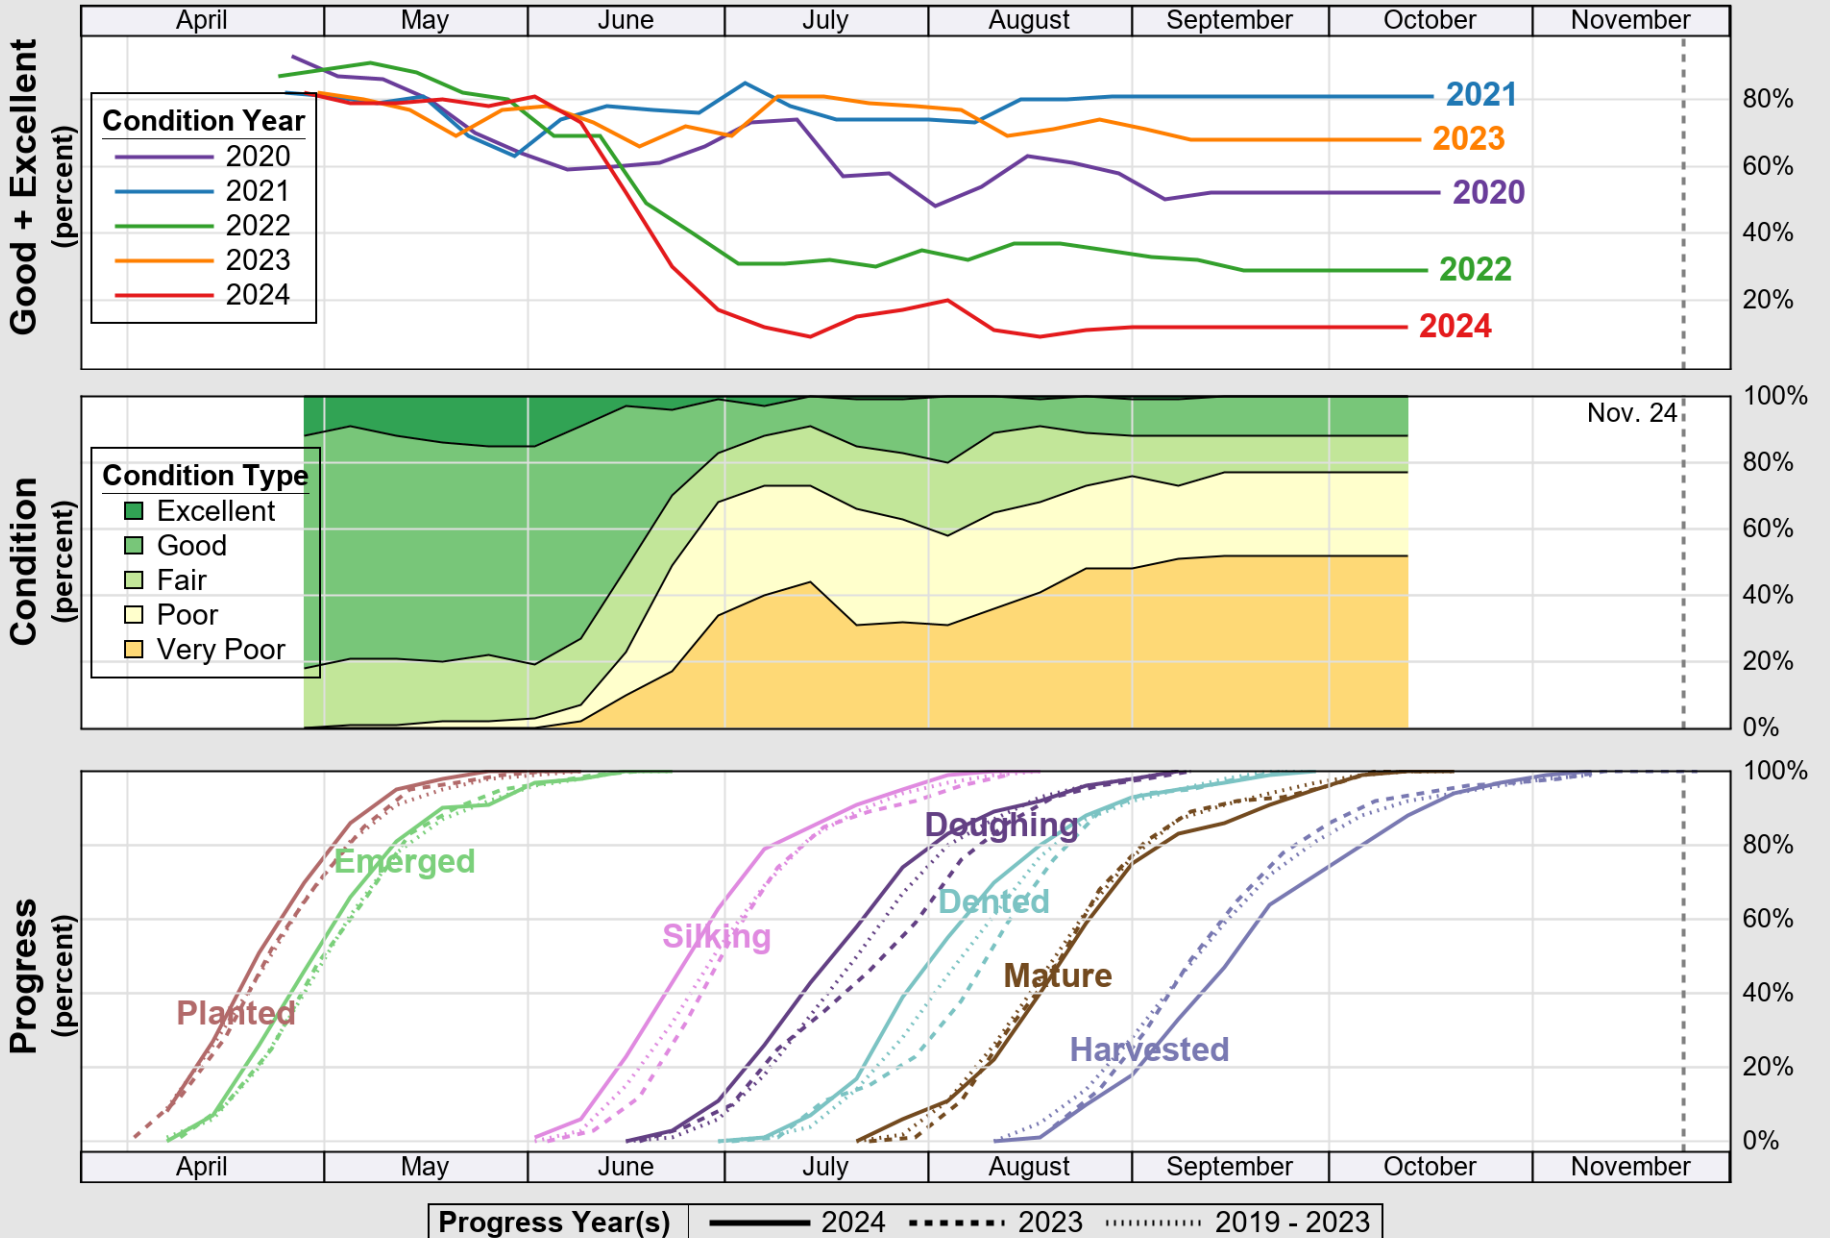

USDA

Crop Progress and Condition: Corn in North Carolina , 2024

NASS

Source: National Agricultural Statistics Service (NASS), Crop Progress Report

USDA

Crop Progress and Condition: Cotton in North Carolina , 2024

NASS

Source: National Agricultural Statistics Service (NASS), Crop Progress Report

USDA Crop Progress and Condition: Pasture and Range in North Carolina , 2024 **NASS**

Source: National Agricultural Statistics Service (NASS), Crop Progress Report

USDA

Crop Progress and Condition: Peanuts in North Carolina , 2024

NASS

Source: National Agricultural Statistics Service (NASS), Crop Progress Report

USDA

Crop Progress and Condition: Sorghum in North Carolina , 2024

USDA

Crop Progress and Condition: Winter Wheat in North Carolina, 2024

NASS

Source: National Agricultural Statistics Service (NASS), Crop Progress Report