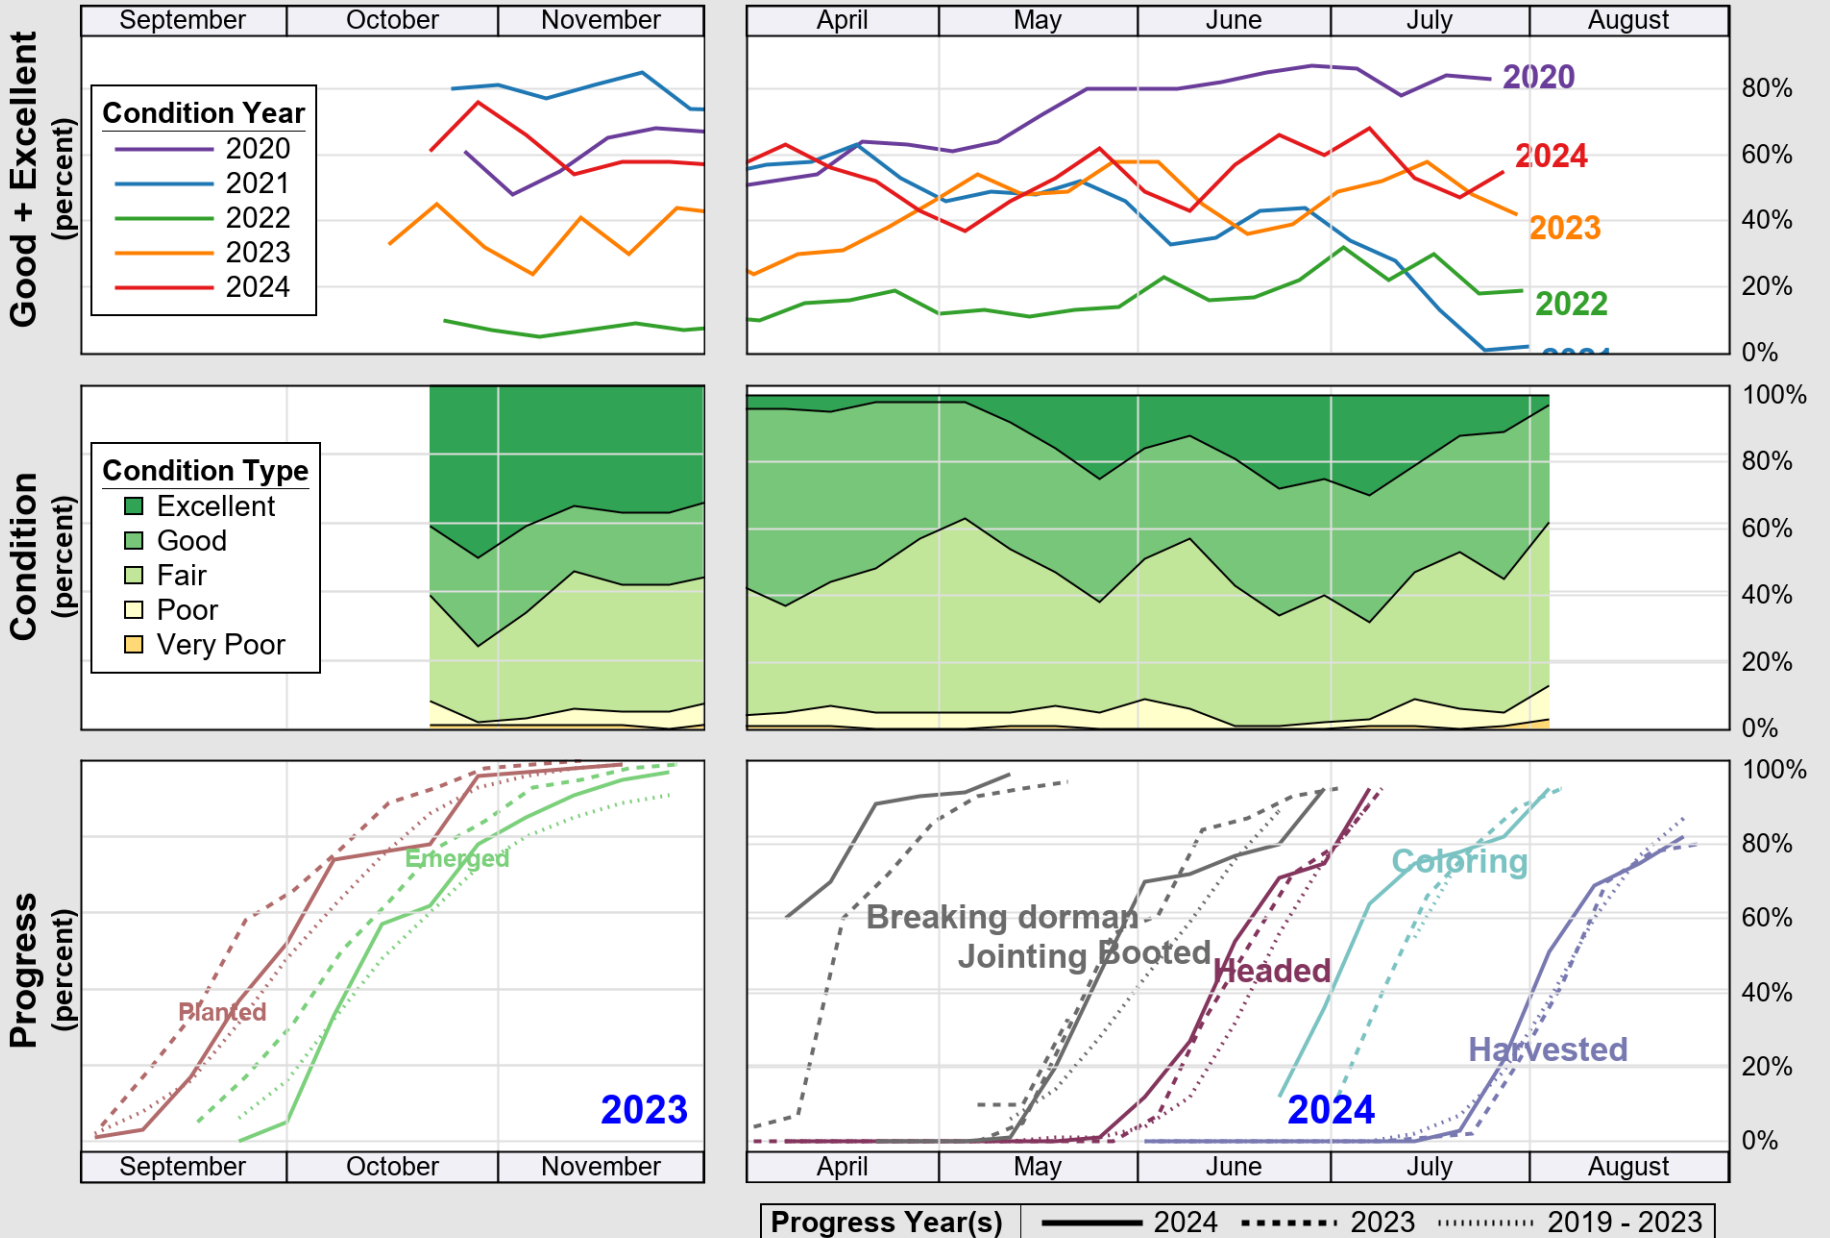

USDA

Crop Progress and Condition: Barley in Montana , 2024

NASS

Source: National Agricultural Statistics Service (NASS), Crop Progress Report

USDA

Crop Progress and Condition: Corn in Montana , 2024

NASS

Progress Year(s) — 2024 - - - - - 2023 2019 - 2023

USDA

Crop Progress and Condition: Pasture and Range in Montana , 2024

NASS

Source: National Agricultural Statistics Service (NASS), Crop Progress Report

USDA

Crop Progress and Condition: Spring Wheat in Montana , 2024

NASS

Source: National Agricultural Statistics Service (NASS), Crop Progress Report

USDA

Crop Progress and Condition: Sugar Beets in Montana , 2024

NASS

Source: National Agricultural Statistics Service (NASS), Crop Progress Report

USDA

Crop Progress and Condition: Winter Wheat in Montana, 2024

NASS

Source: National Agricultural Statistics Service (NASS), Crop Progress Report