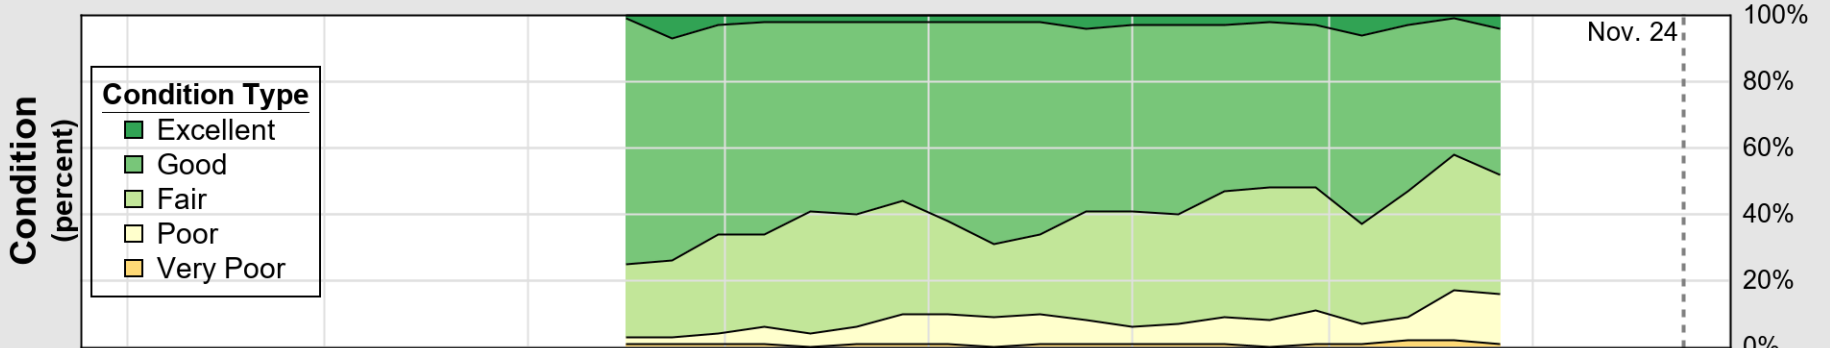

USDA

Crop Progress and Condition: Barley in Montana , 2024

NASS

Source: National Agricultural Statistics Service (NASS), Crop Progress Report

USDA

Crop Progress and Condition: Corn in Montana , 2024

NASS

Progress Year(s) — 2024 - - - - - 2023 2019 - 2023