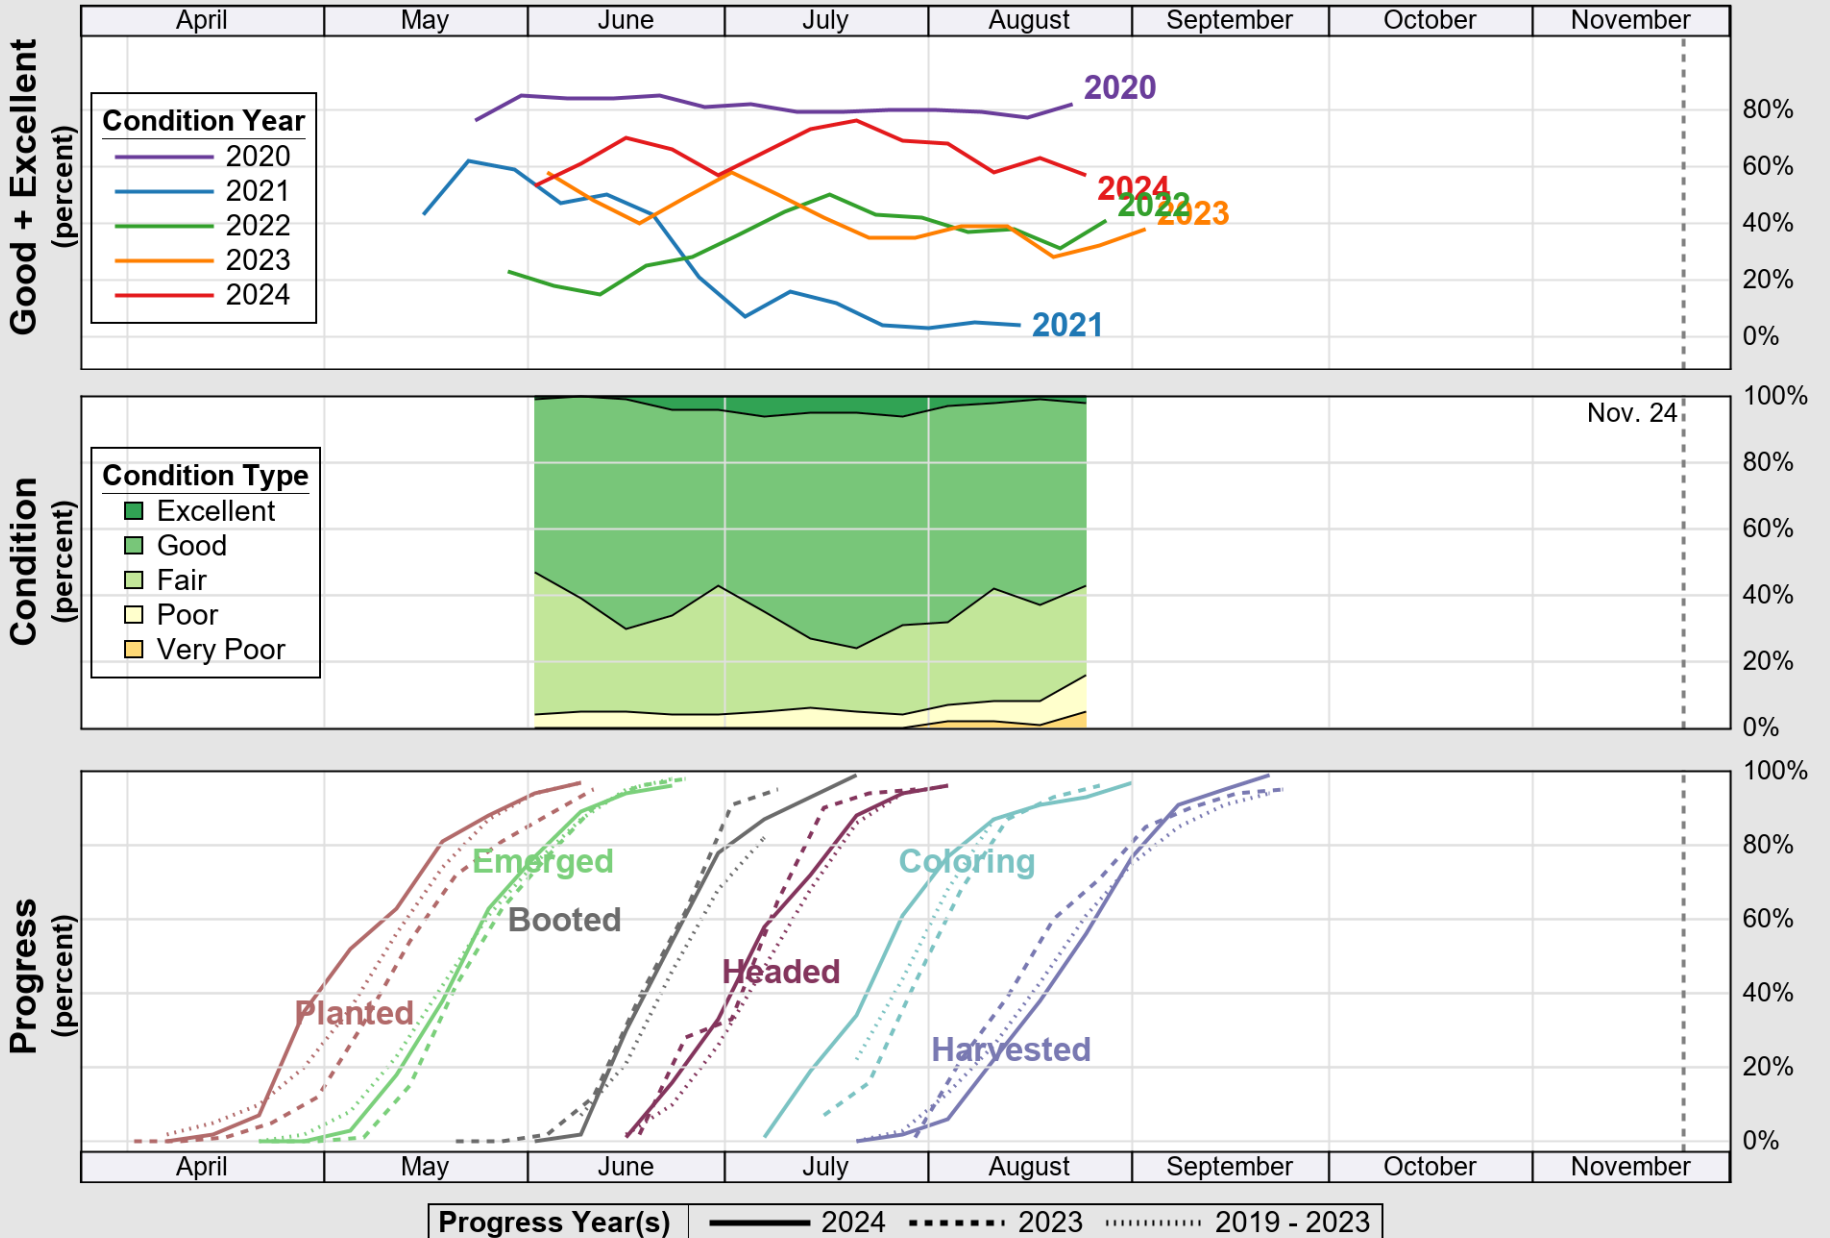

USDA

Crop Progress and Condition: Barley in Montana , 2024

NASS

Source: National Agricultural Statistics Service (NASS), Crop Progress Report

USDA

Crop Progress and Condition: Corn in Montana , 2024

NASS

Progress Year(s) — 2024 - - - - - 2023 2019 - 2023

Source: National Agricultural Statistics Service (NASS), Crop Progress Report

USDA

Crop Progress and Condition: Oats in Montana , 2024

NASS

Source: National Agricultural Statistics Service (NASS), Crop Progress Report

USDA

Crop Progress and Condition: Pasture and Range in Montana , 2024

NASS

Source: National Agricultural Statistics Service (NASS), Crop Progress Report

USDA

Crop Progress and Condition: Spring Wheat in Montana , 2024

NASS

Source: National Agricultural Statistics Service (NASS), Crop Progress Report

USDA

Crop Progress and Condition: Sugar Beets in Montana , 2024

NASS

Source: National Agricultural Statistics Service (NASS), Crop Progress Report