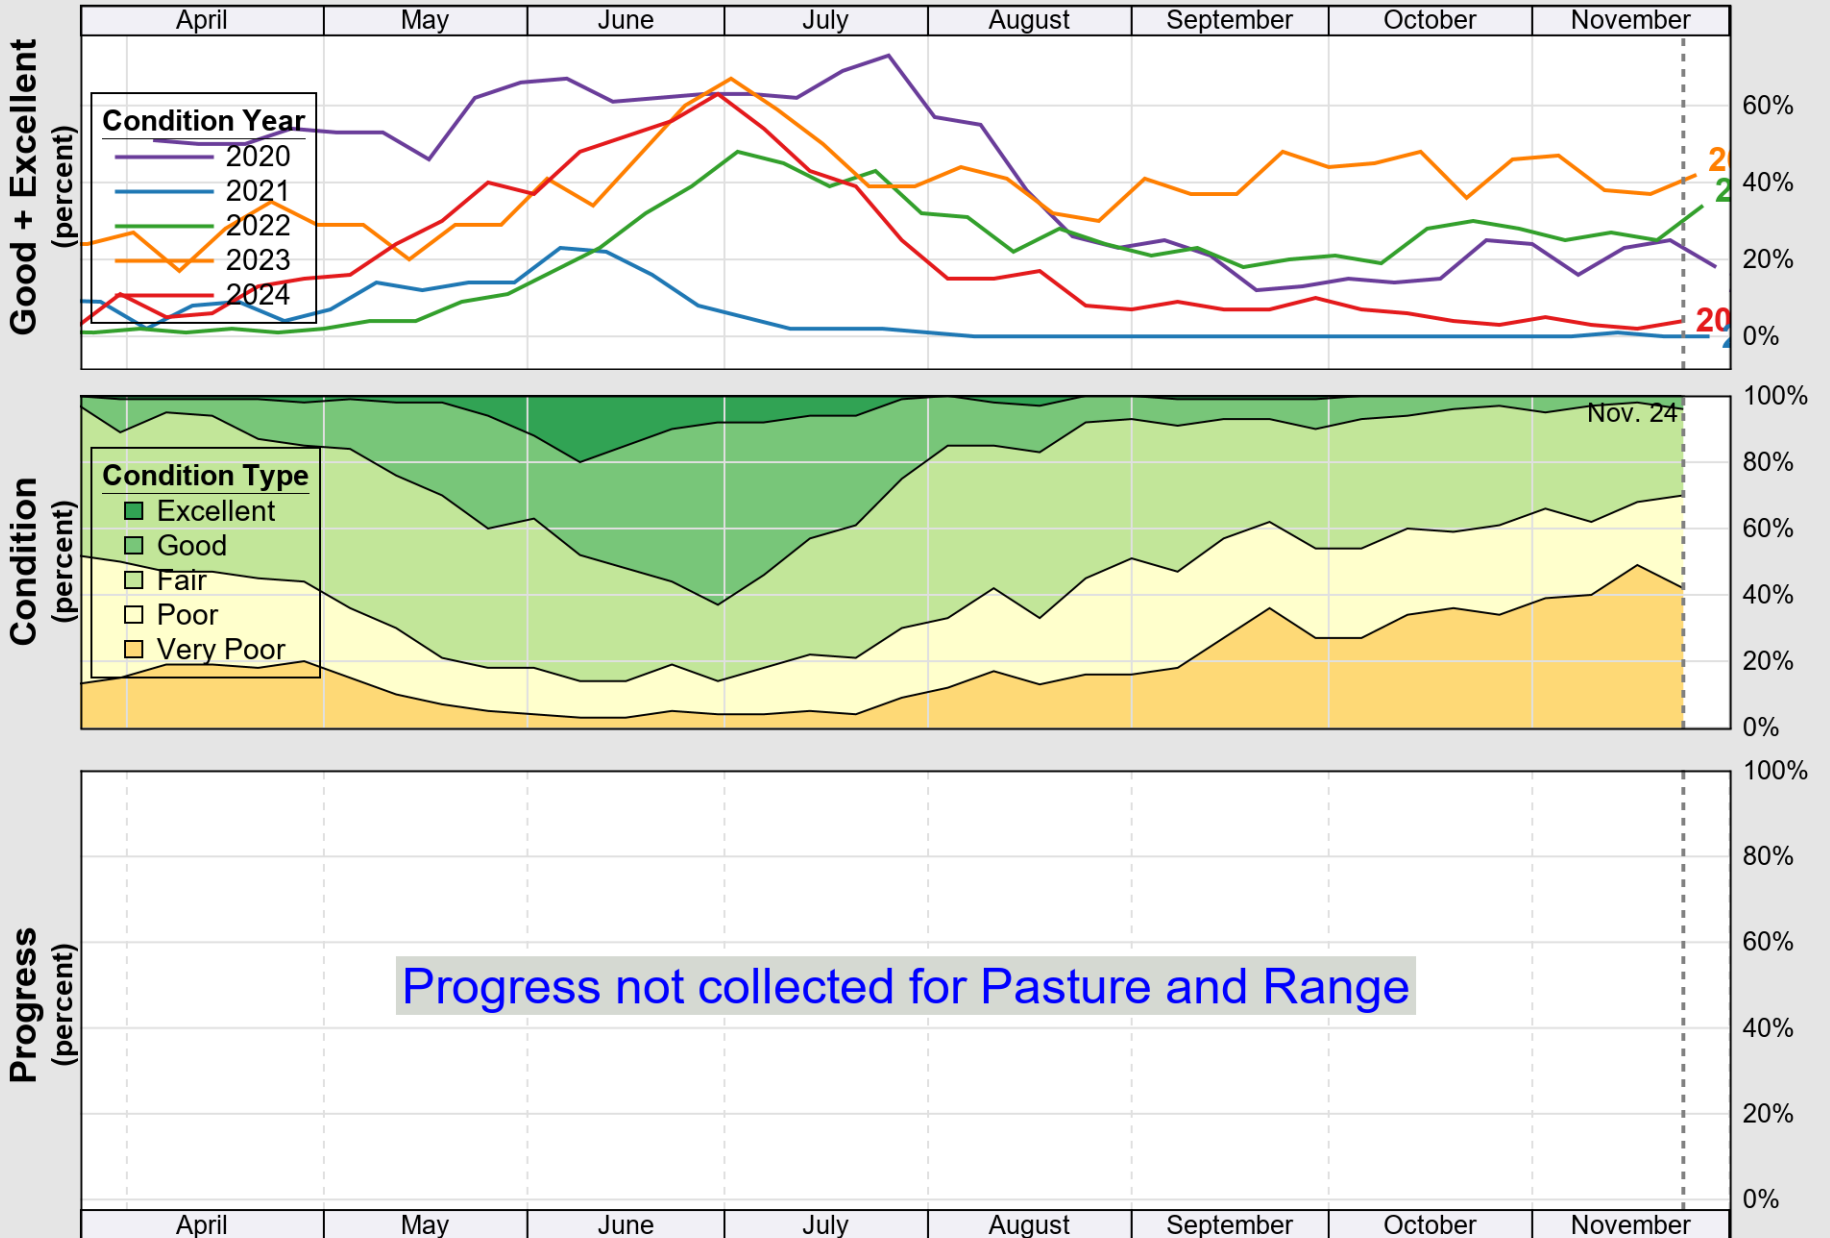

USDA

Crop Progress and Condition: Barley in Montana , 2024

NASS

Source: National Agricultural Statistics Service (NASS), Crop Progress Report

USDA

Crop Progress and Condition: Corn in Montana , 2024

NASS

Progress Year(s) — 2024 - - - - - 2023 2019 - 2023

Source: National Agricultural Statistics Service (NASS), Crop Progress Report

USDA

Crop Progress and Condition: Oats in Montana , 2024

NASS

Source: National Agricultural Statistics Service (NASS), Crop Progress Report

USDA

Crop Progress and Condition: Pasture and Range in Montana , 2024

NASS

Source: National Agricultural Statistics Service (NASS), Crop Progress Report

USDA

Crop Progress and Condition: Spring Wheat in Montana , 2024

NASS

Source: National Agricultural Statistics Service (NASS), Crop Progress Report

USDA

Crop Progress and Condition: Sugar Beets in Montana , 2024

NASS

Source: National Agricultural Statistics Service (NASS), Crop Progress Report