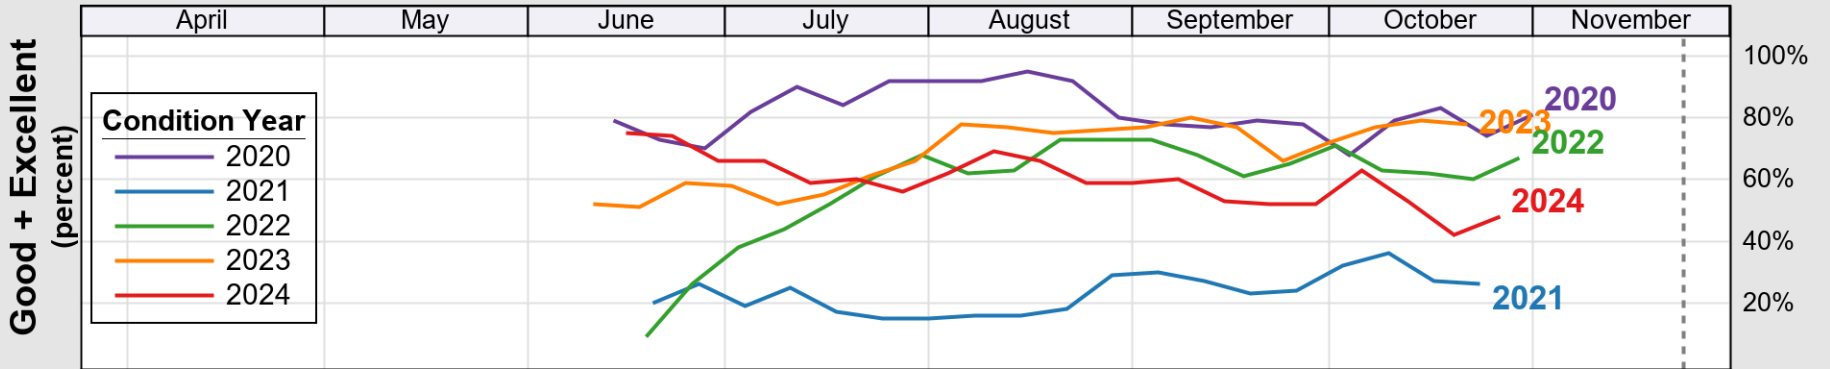

USDA

Crop Progress and Condition: Barley in Montana , 2024

NASS

Source: National Agricultural Statistics Service (NASS), Crop Progress Report

USDA

Crop Progress and Condition: Corn in Montana , 2024

NASS

Progress Year(s) — 2024 - - - - - 2023 2019 - 2023

Source: National Agricultural Statistics Service (NASS), Crop Progress Report

USDA

Crop Progress and Condition: Oats in Montana , 2024

NASS

Source: National Agricultural Statistics Service (NASS), Crop Progress Report