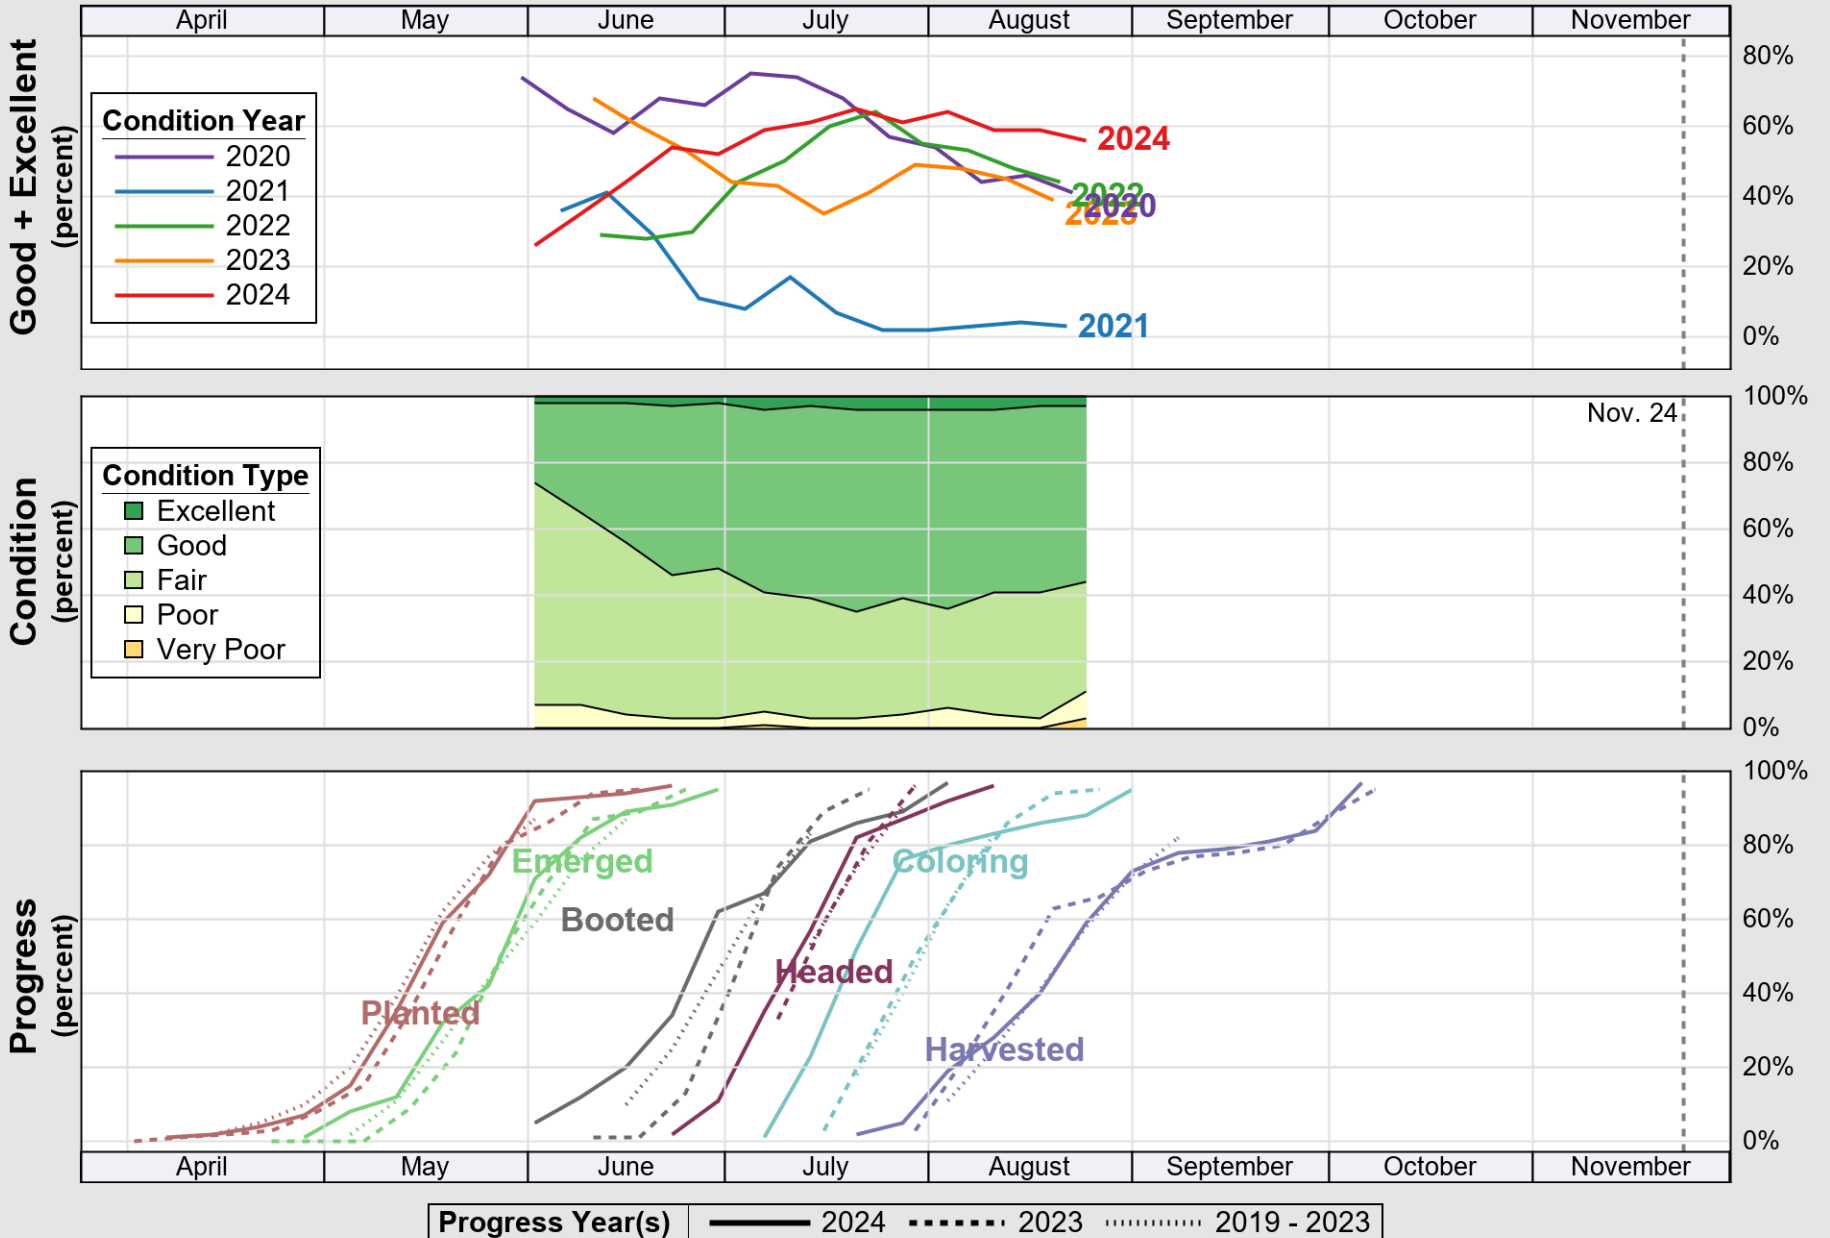

USDA

Crop Progress and Condition: Barley in Montana , 2024

NASS

Source: National Agricultural Statistics Service (NASS), Crop Progress Report

USDA

Crop Progress and Condition: Corn in Montana , 2024

NASS

Progress Year(s) — 2024 - - - - - 2023 2019 - 2023

Source: National Agricultural Statistics Service (NASS), Crop Progress Report

USDA

Crop Progress and Condition: Oats in Montana , 2024

NASS

Source: National Agricultural Statistics Service (NASS), Crop Progress Report

USDA

Crop Progress and Condition: Pasture and Range in Montana , 2024

NASS

Source: National Agricultural Statistics Service (NASS), Crop Progress Report

USDA

Crop Progress and Condition: Spring Wheat in Montana , 2024

NASS

Source: National Agricultural Statistics Service (NASS), Crop Progress Report

USDA

Crop Progress and Condition: Sugar Beets in Montana , 2024

NASS

Source: National Agricultural Statistics Service (NASS), Crop Progress Report