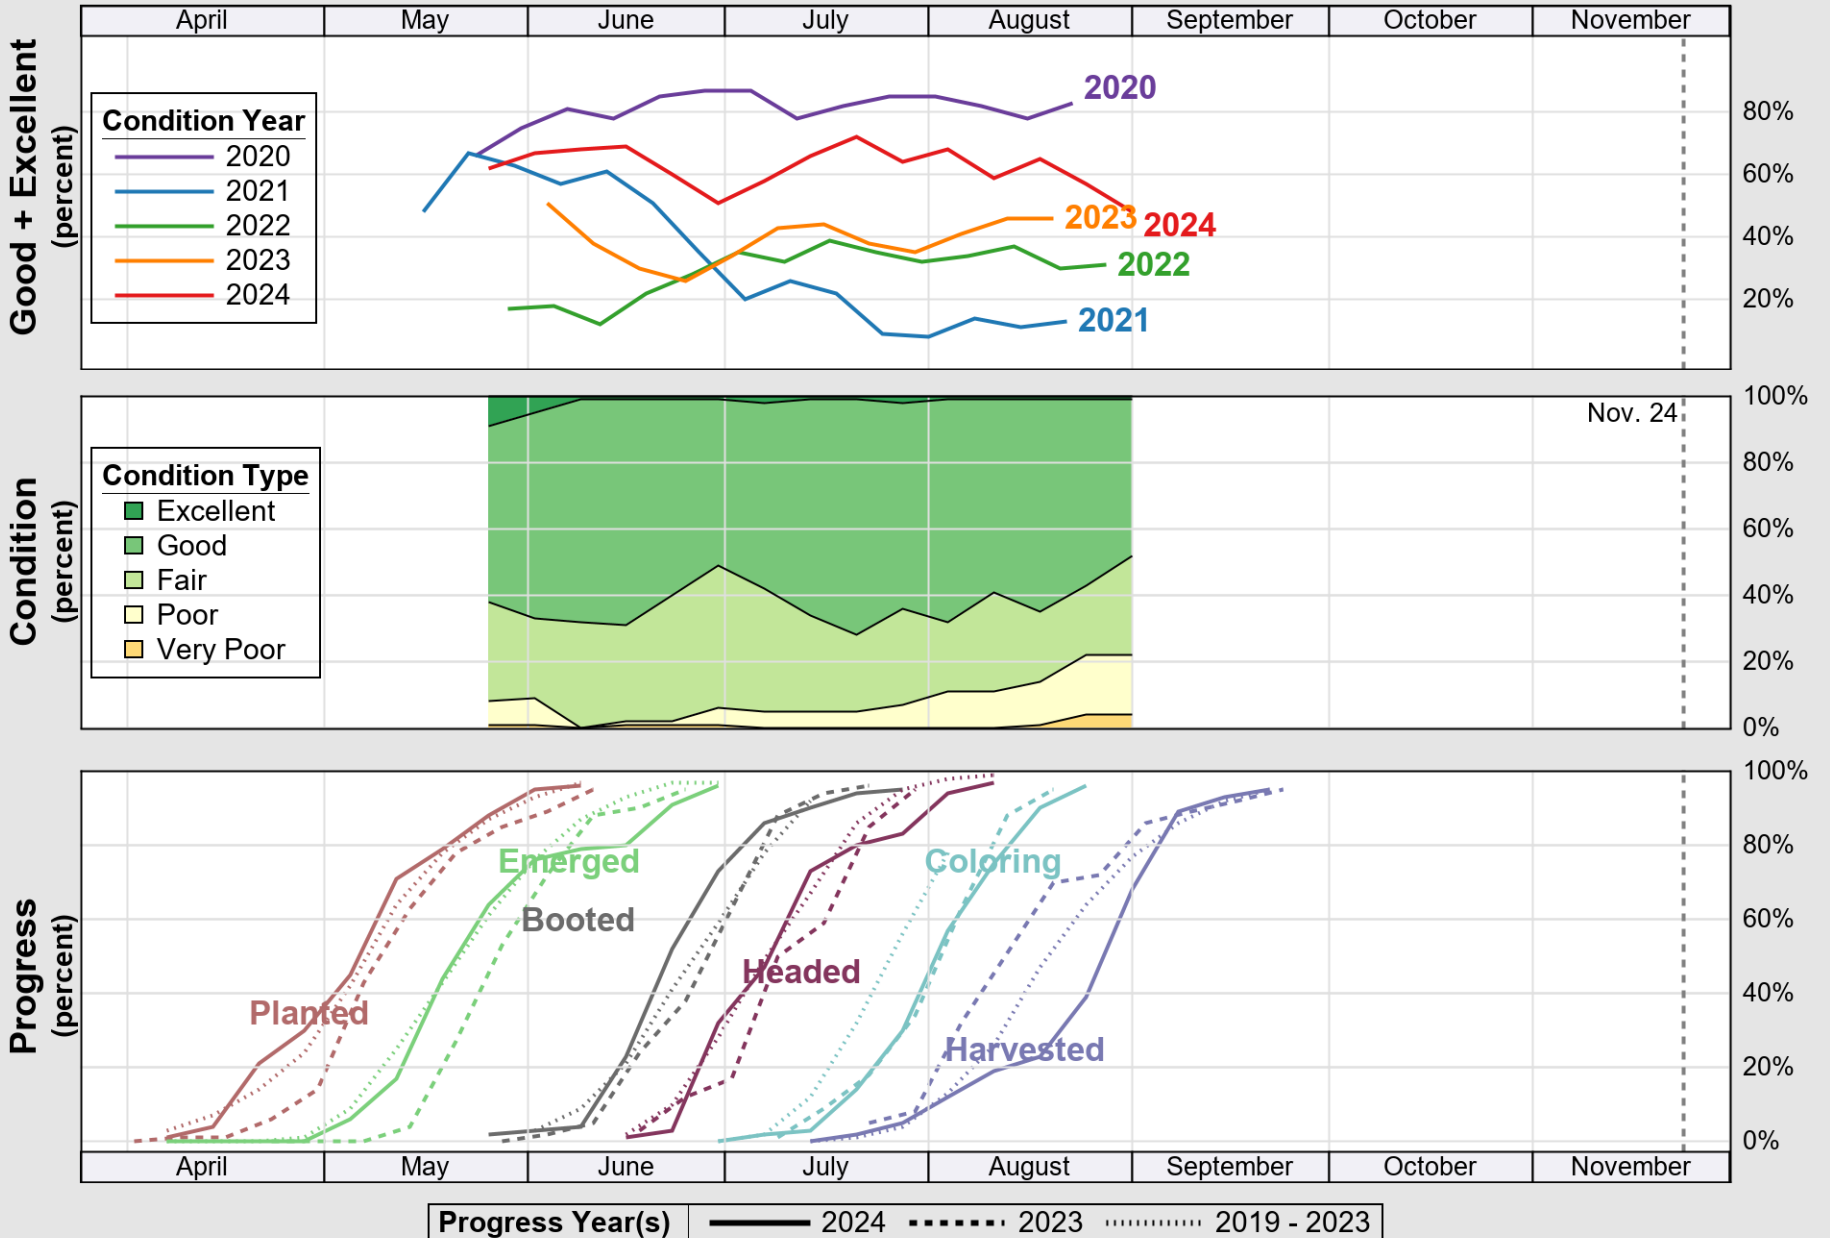

USDA

Crop Progress and Condition: Barley in Montana , 2024

NASS

Source: National Agricultural Statistics Service (NASS), Crop Progress Report

USDA

Crop Progress and Condition: Corn in Montana , 2024

NASS

Progress Year(s) — 2024 - - - - - 2023 2019 - 2023

Source: National Agricultural Statistics Service (NASS), Crop Progress Report

USDA

Crop Progress and Condition: Oats in Montana , 2024

NASS

Source: National Agricultural Statistics Service (NASS), Crop Progress Report

USDA

Crop Progress and Condition: Pasture and Range in Montana , 2024

NASS

Source: National Agricultural Statistics Service (NASS), Crop Progress Report

USDA

Crop Progress and Condition: Spring Wheat in Montana , 2024