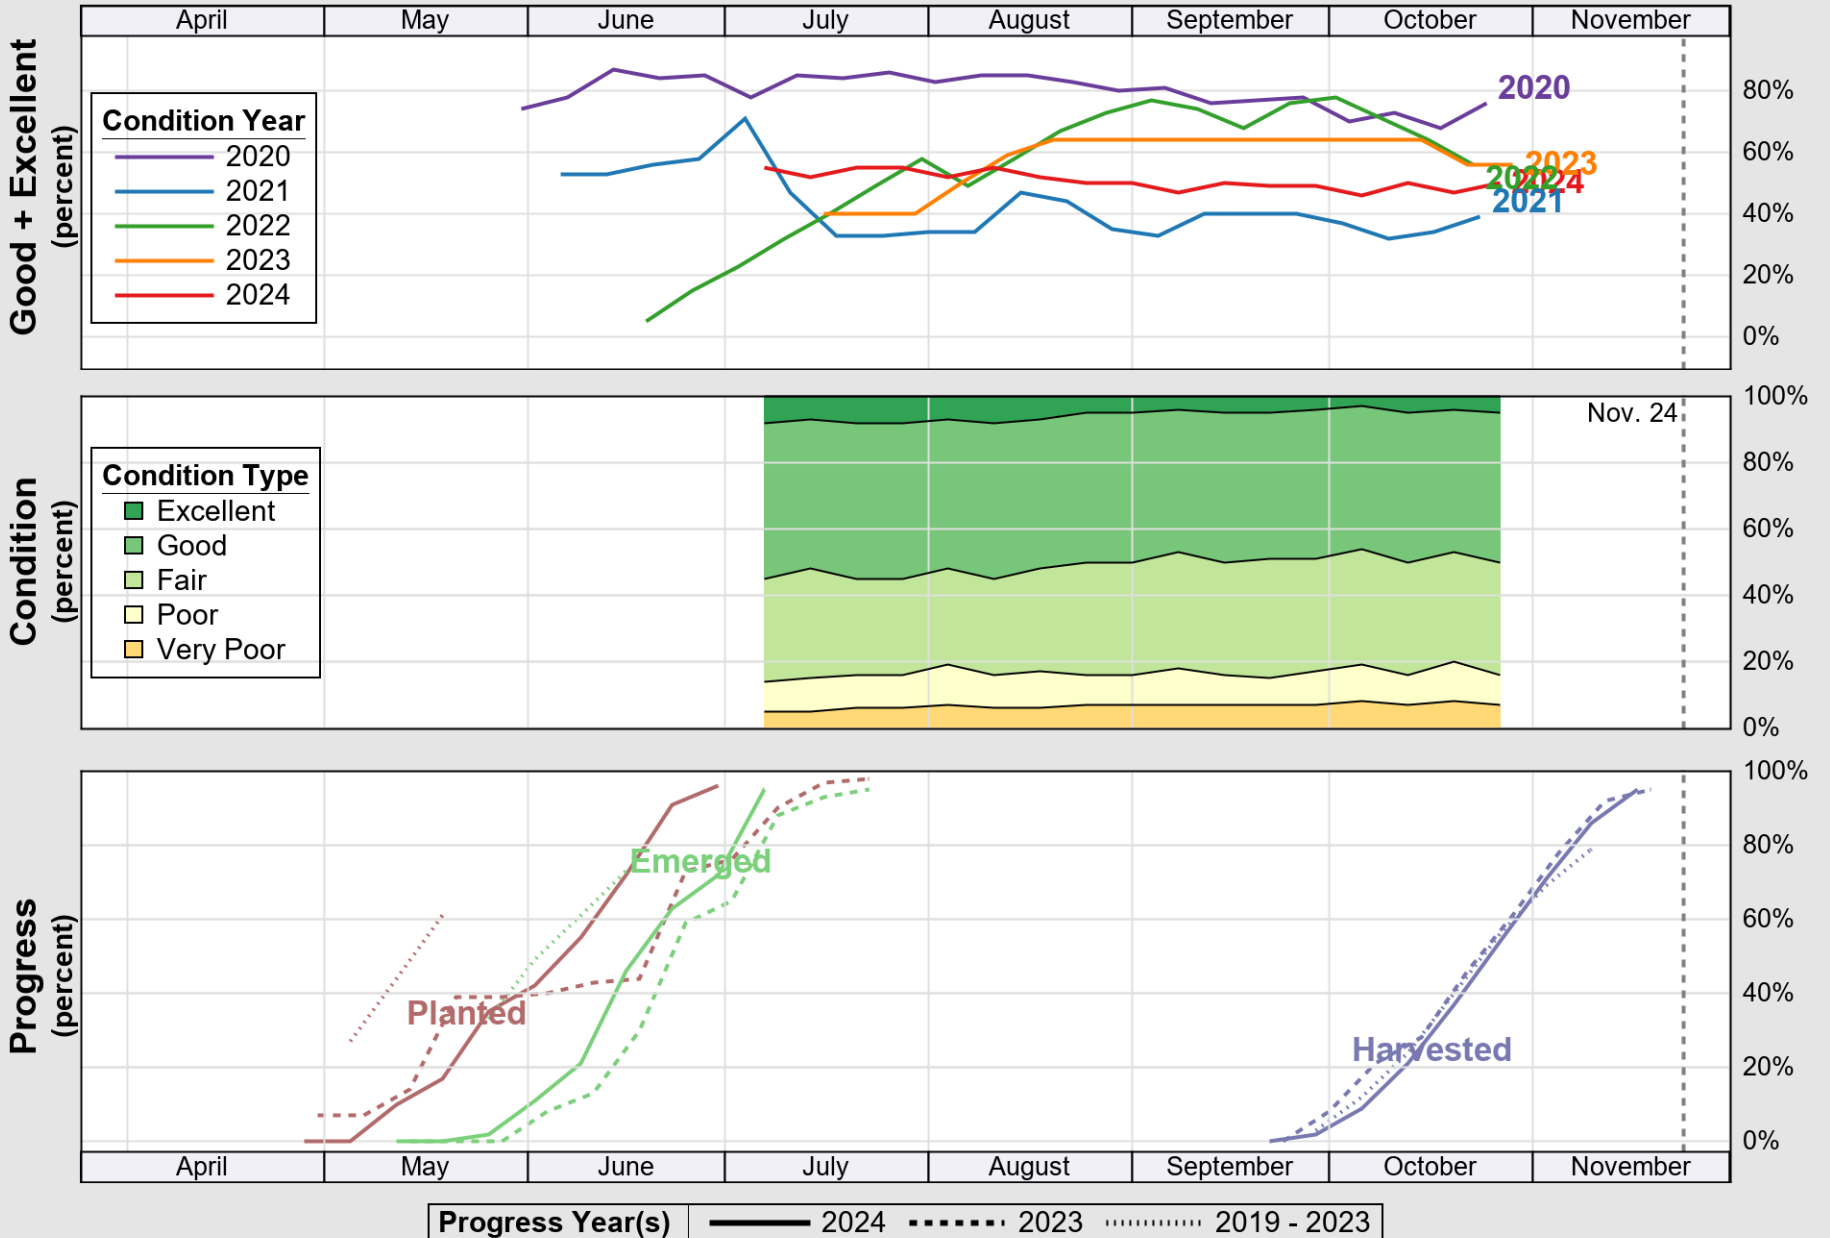

USDA

Crop Progress and Condition: Barley in Montana , 2024

NASS

Source: National Agricultural Statistics Service (NASS), Crop Progress Report

USDA

Crop Progress and Condition: Corn in Montana , 2024

NASS

Progress Year(s) — 2024 - - - - - 2023 2019 - 2023

USDA

Crop Progress and Condition: Pasture and Range in Montana , 2024

NASS

Source: National Agricultural Statistics Service (NASS), Crop Progress Report

USDA

Crop Progress and Condition: Spring Wheat in Montana , 2024

NASS

Source: National Agricultural Statistics Service (NASS), Crop Progress Report

USDA

Crop Progress and Condition: Sugar Beets in Montana , 2024

NASS

Source: National Agricultural Statistics Service (NASS), Crop Progress Report

USDA

Crop Progress and Condition: Winter Wheat in Montana, 2024

NASS

Source: National Agricultural Statistics Service (NASS), Crop Progress Report