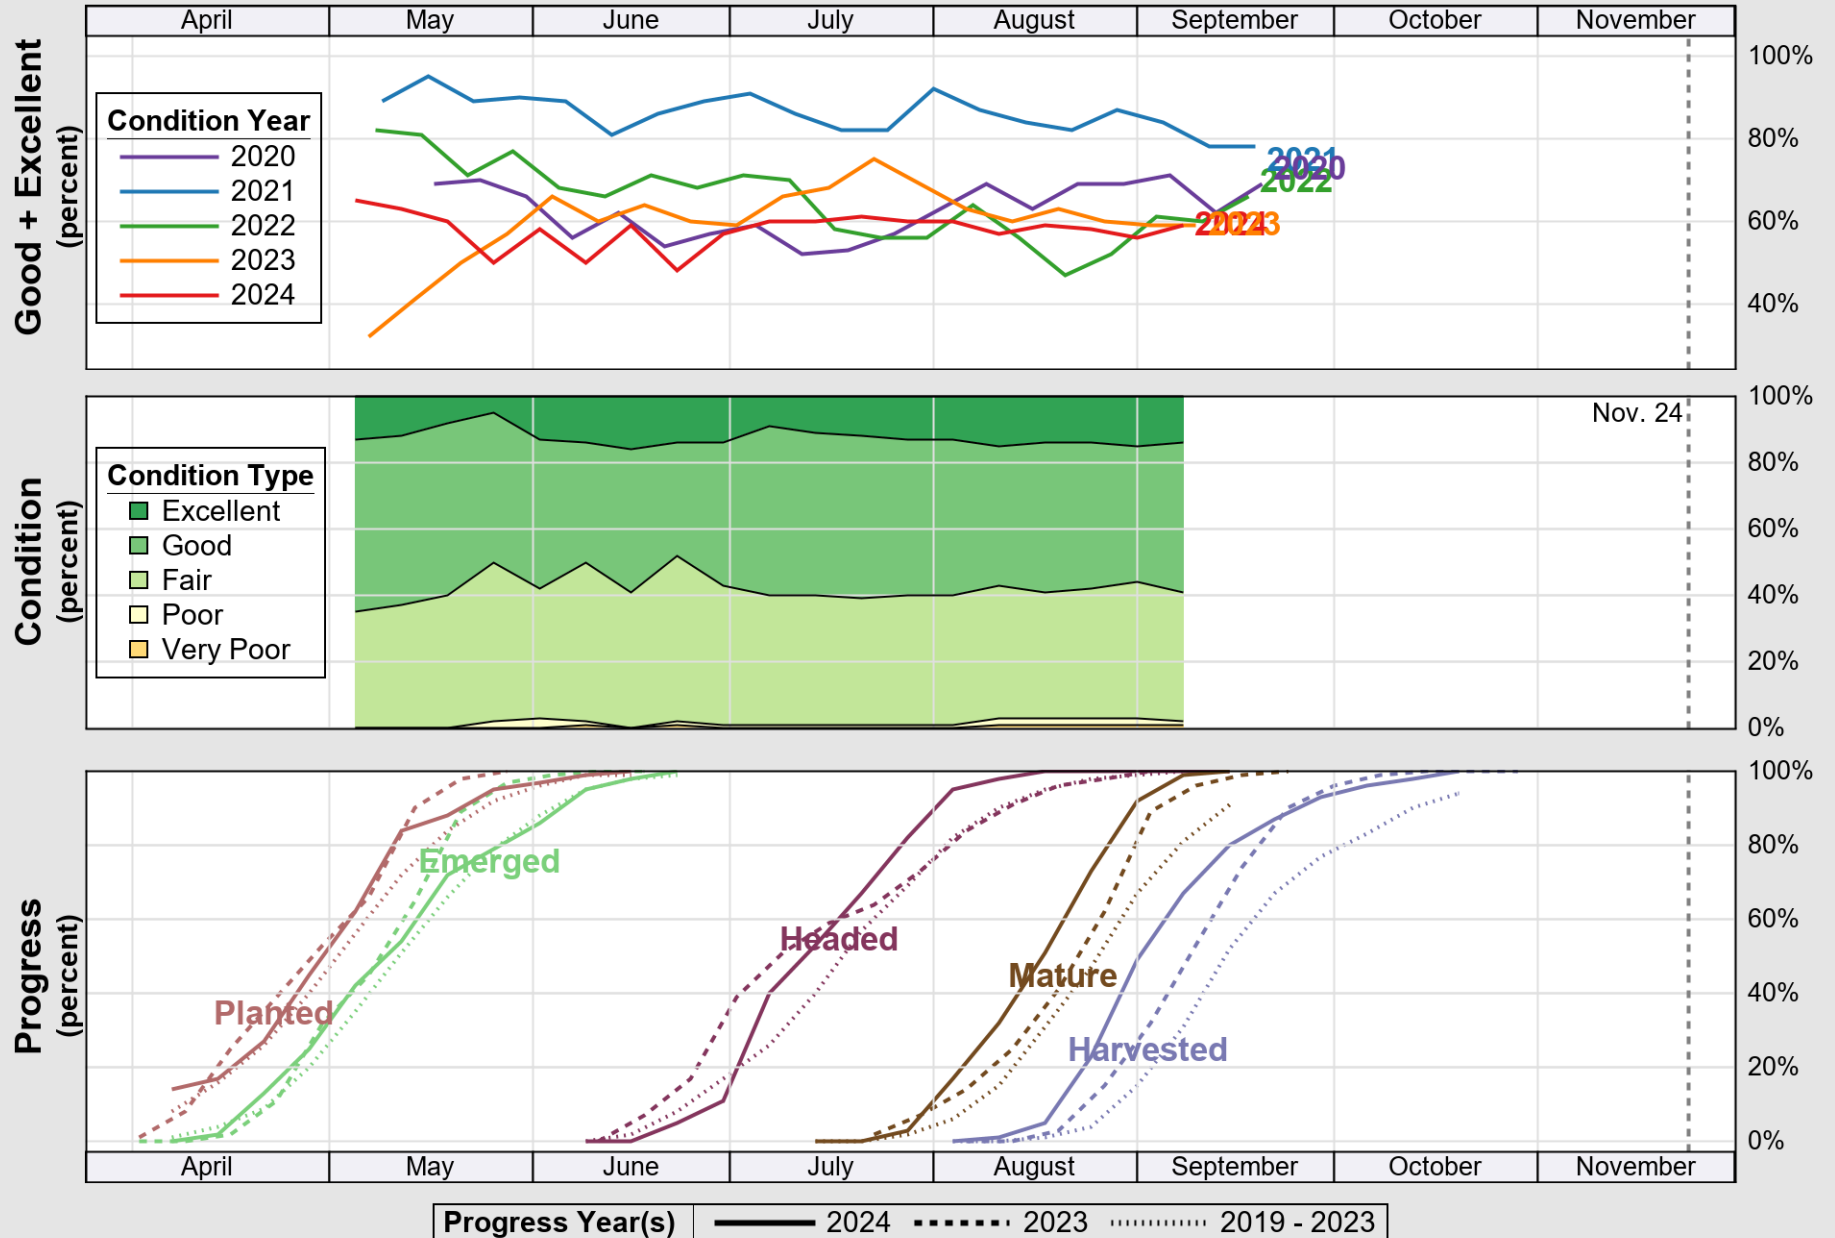

USDA

Crop Progress and Condition: Corn in Mississippi, 2024

NASS

Source: National Agricultural Statistics Service (NASS), Crop Progress Report

USDA

Crop Progress and Condition: Cotton in Mississippi, 2024

NASS

Source: National Agricultural Statistics Service (NASS), Crop Progress Report

Source: National Agricultural Statistics Service (NASS), Crop Progress Report

USDA

Crop Progress and Condition: Peanuts in Mississippi , 2024

NASS

Source: National Agricultural Statistics Service (NASS), Crop Progress Report

USDA

Crop Progress and Condition: Rice in Mississippi , 2024

NASS

Source: National Agricultural Statistics Service (NASS), Crop Progress Report

USDA

Crop Progress and Condition: Soybeans in Mississippi , 2024

NASS

Source: National Agricultural Statistics Service (NASS), Crop Progress Report

USDA

Crop Progress and Condition: Winter Wheat in Mississippi, 2024