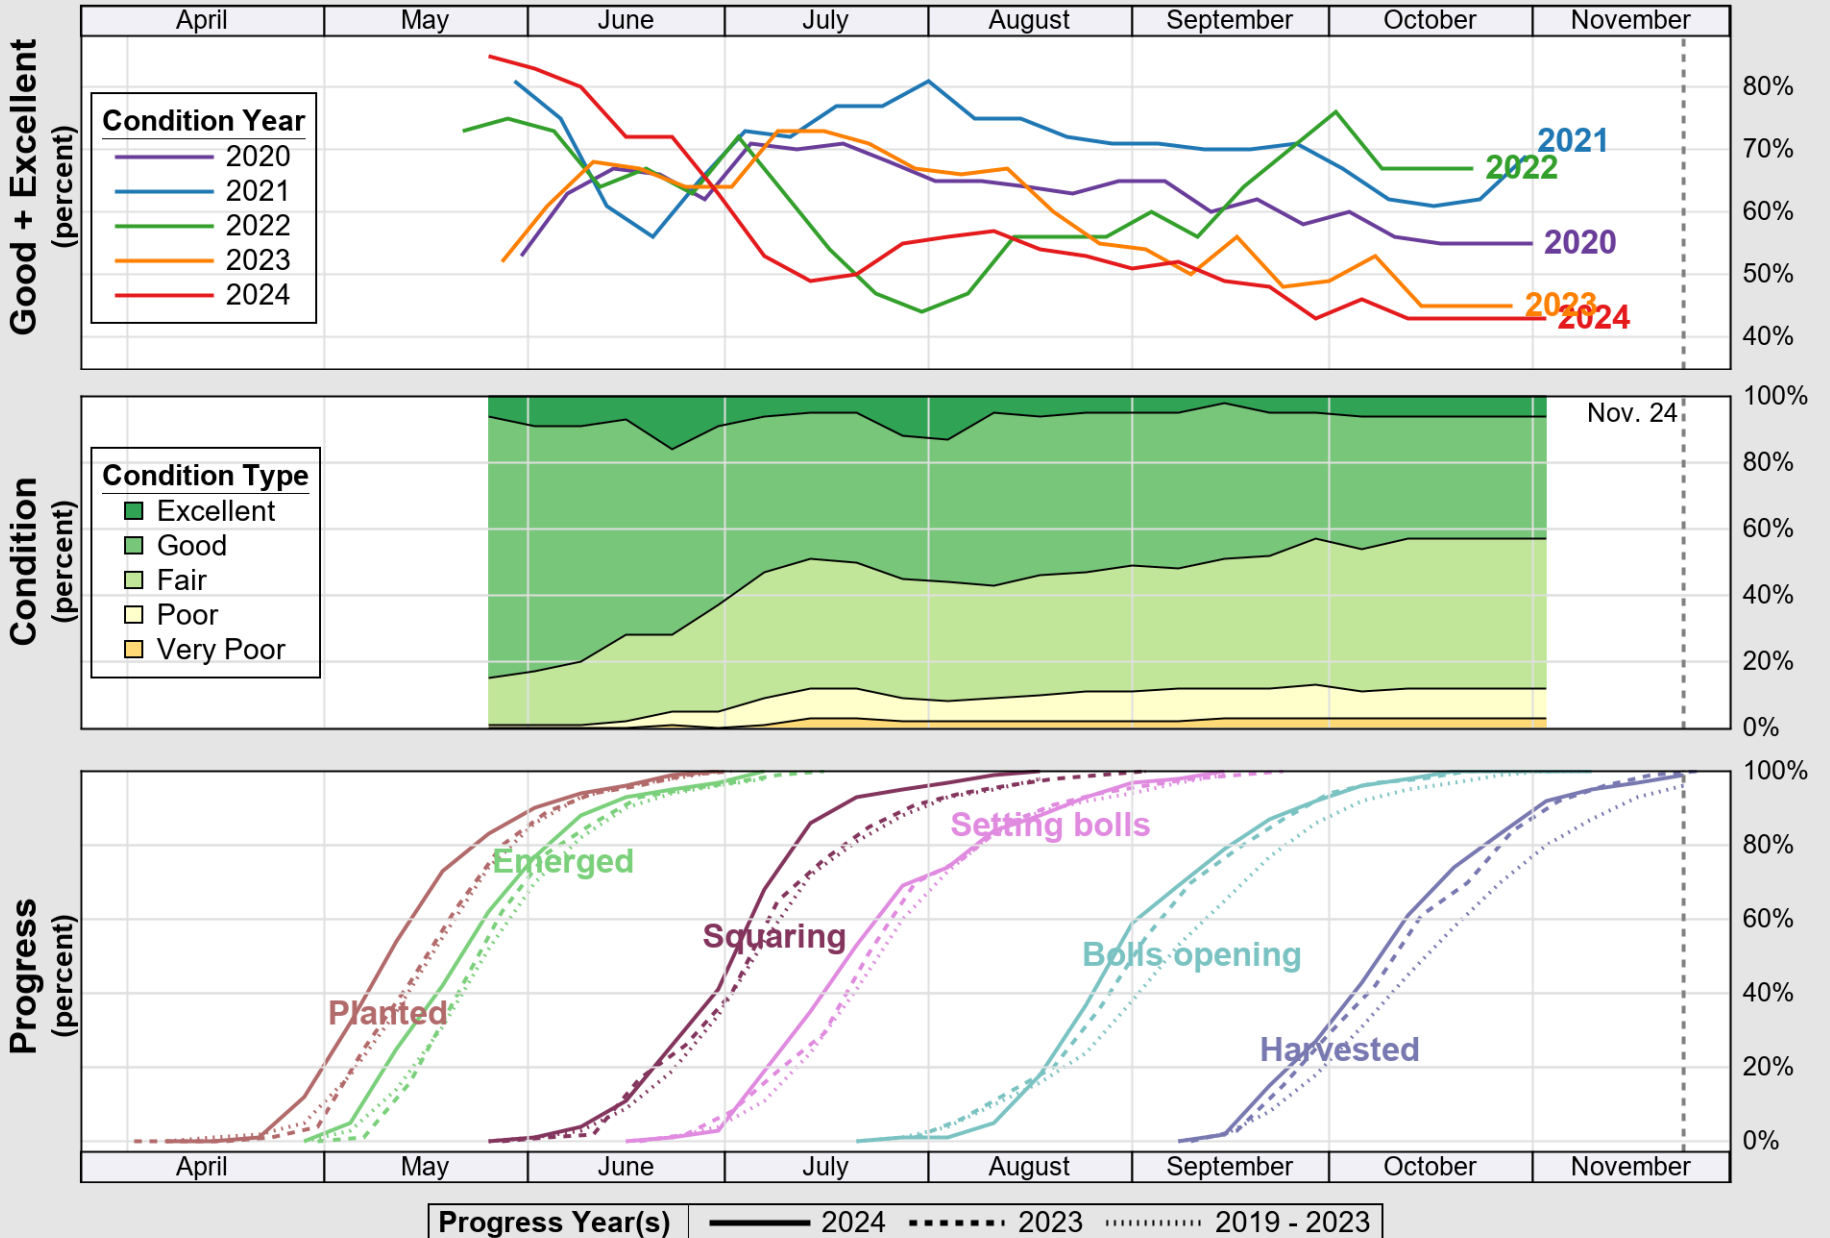

USDA

Crop Progress and Condition: Corn in Mississippi, 2024

NASS

Source: National Agricultural Statistics Service (NASS), Crop Progress Report

USDA

Crop Progress and Condition: Cotton in Mississippi, 2024

NASS

Source: National Agricultural Statistics Service (NASS), Crop Progress Report

Source: National Agricultural Statistics Service (NASS), Crop Progress Report

USDA

Crop Progress and Condition: Peanuts in Mississippi , 2024

NASS

Source: National Agricultural Statistics Service (NASS), Crop Progress Report

USDA

Crop Progress and Condition: Rice in Mississippi , 2024

NASS

Source: National Agricultural Statistics Service (NASS), Crop Progress Report

USDA

Crop Progress and Condition: Soybeans in Mississippi , 2024

NASS

Source: National Agricultural Statistics Service (NASS), Crop Progress Report

USDA

Crop Progress and Condition: Winter Wheat in Mississippi, 2024