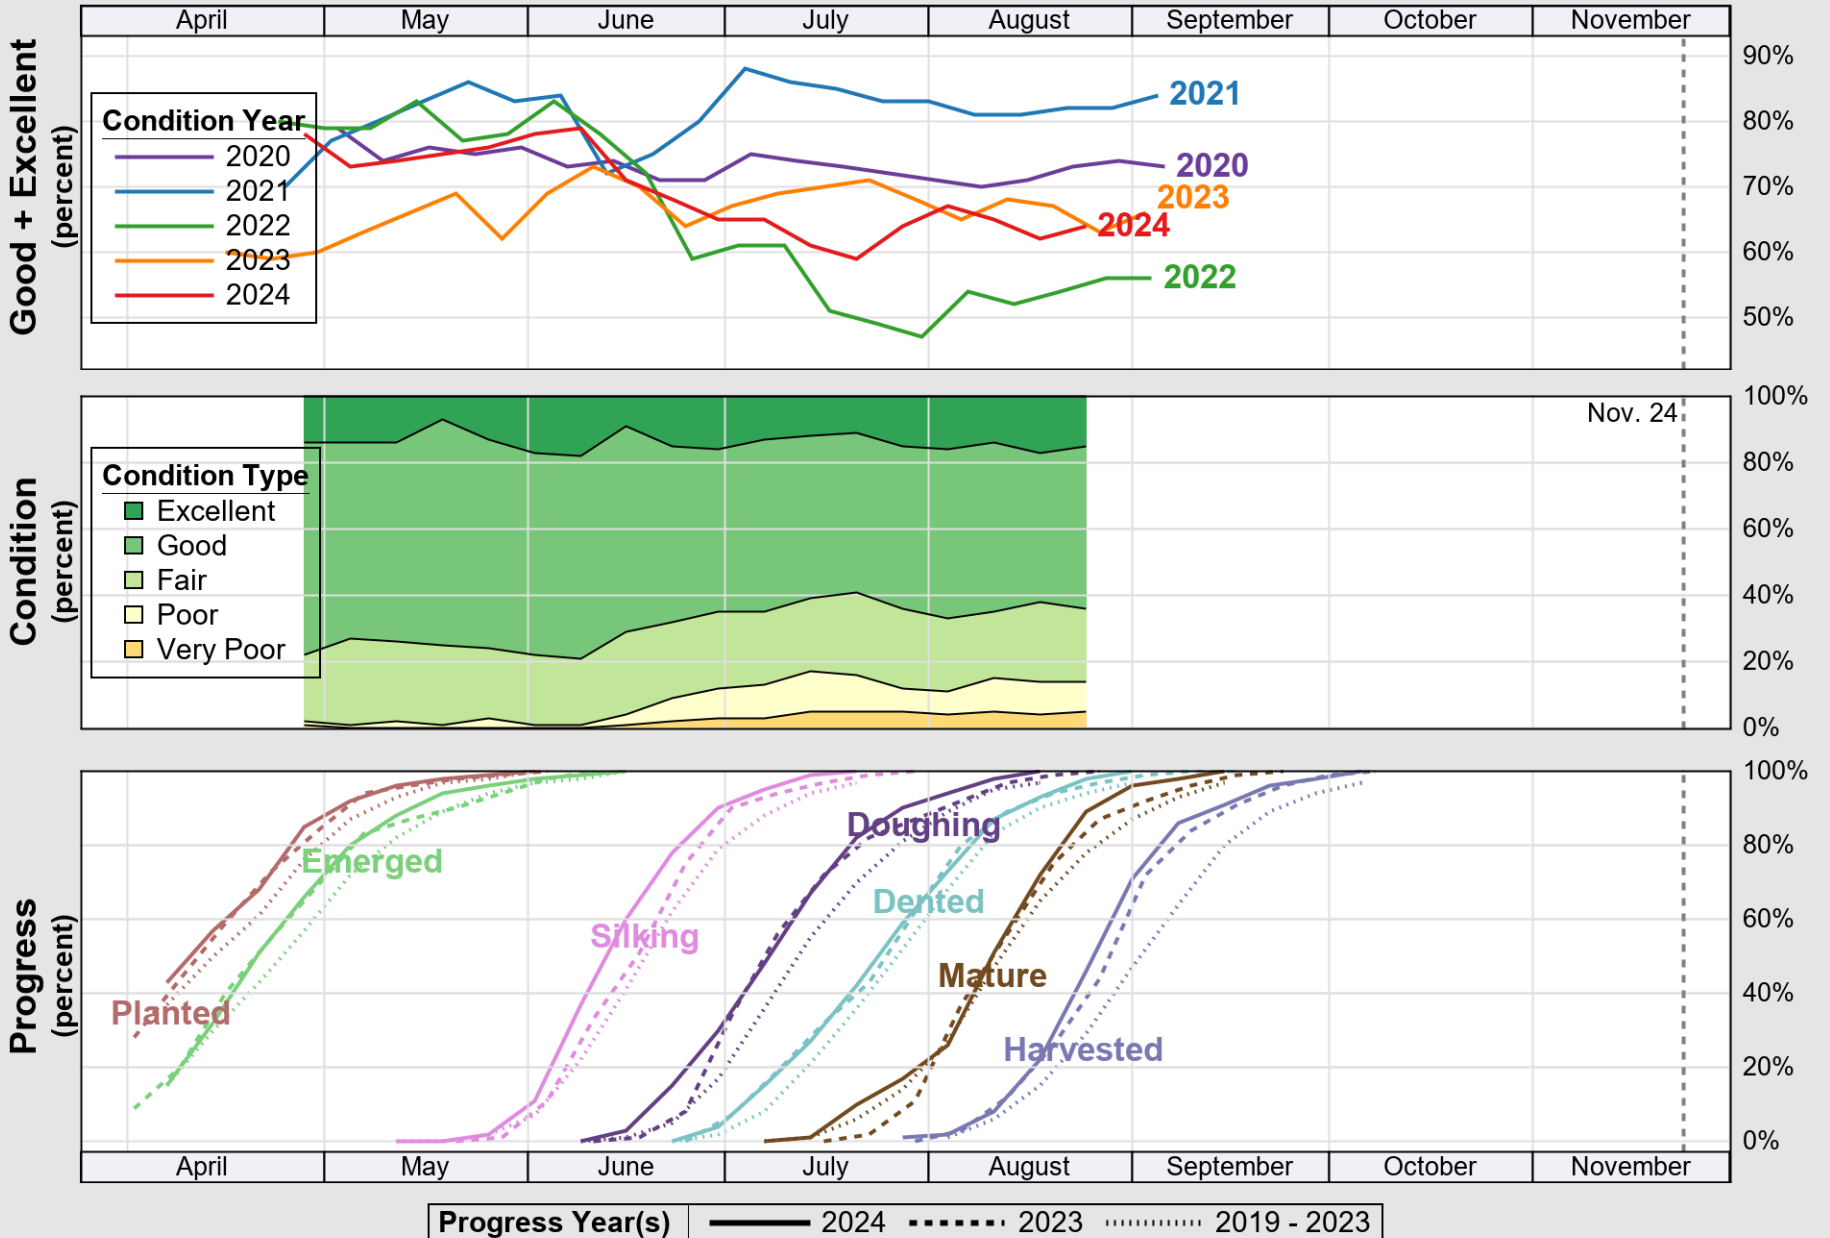

USDA

Crop Progress and Condition: Corn in Mississippi, 2024

NASS

Source: National Agricultural Statistics Service (NASS), Crop Progress Report

USDA

Crop Progress and Condition: Cotton in Mississippi, 2024

NASS

Source: National Agricultural Statistics Service (NASS), Crop Progress Report

Source: National Agricultural Statistics Service (NASS), Crop Progress Report

USDA

Crop Progress and Condition: Peanuts in Mississippi , 2024

NASS

Source: National Agricultural Statistics Service (NASS), Crop Progress Report

USDA

Crop Progress and Condition: Rice in Mississippi , 2024

NASS

Source: National Agricultural Statistics Service (NASS), Crop Progress Report