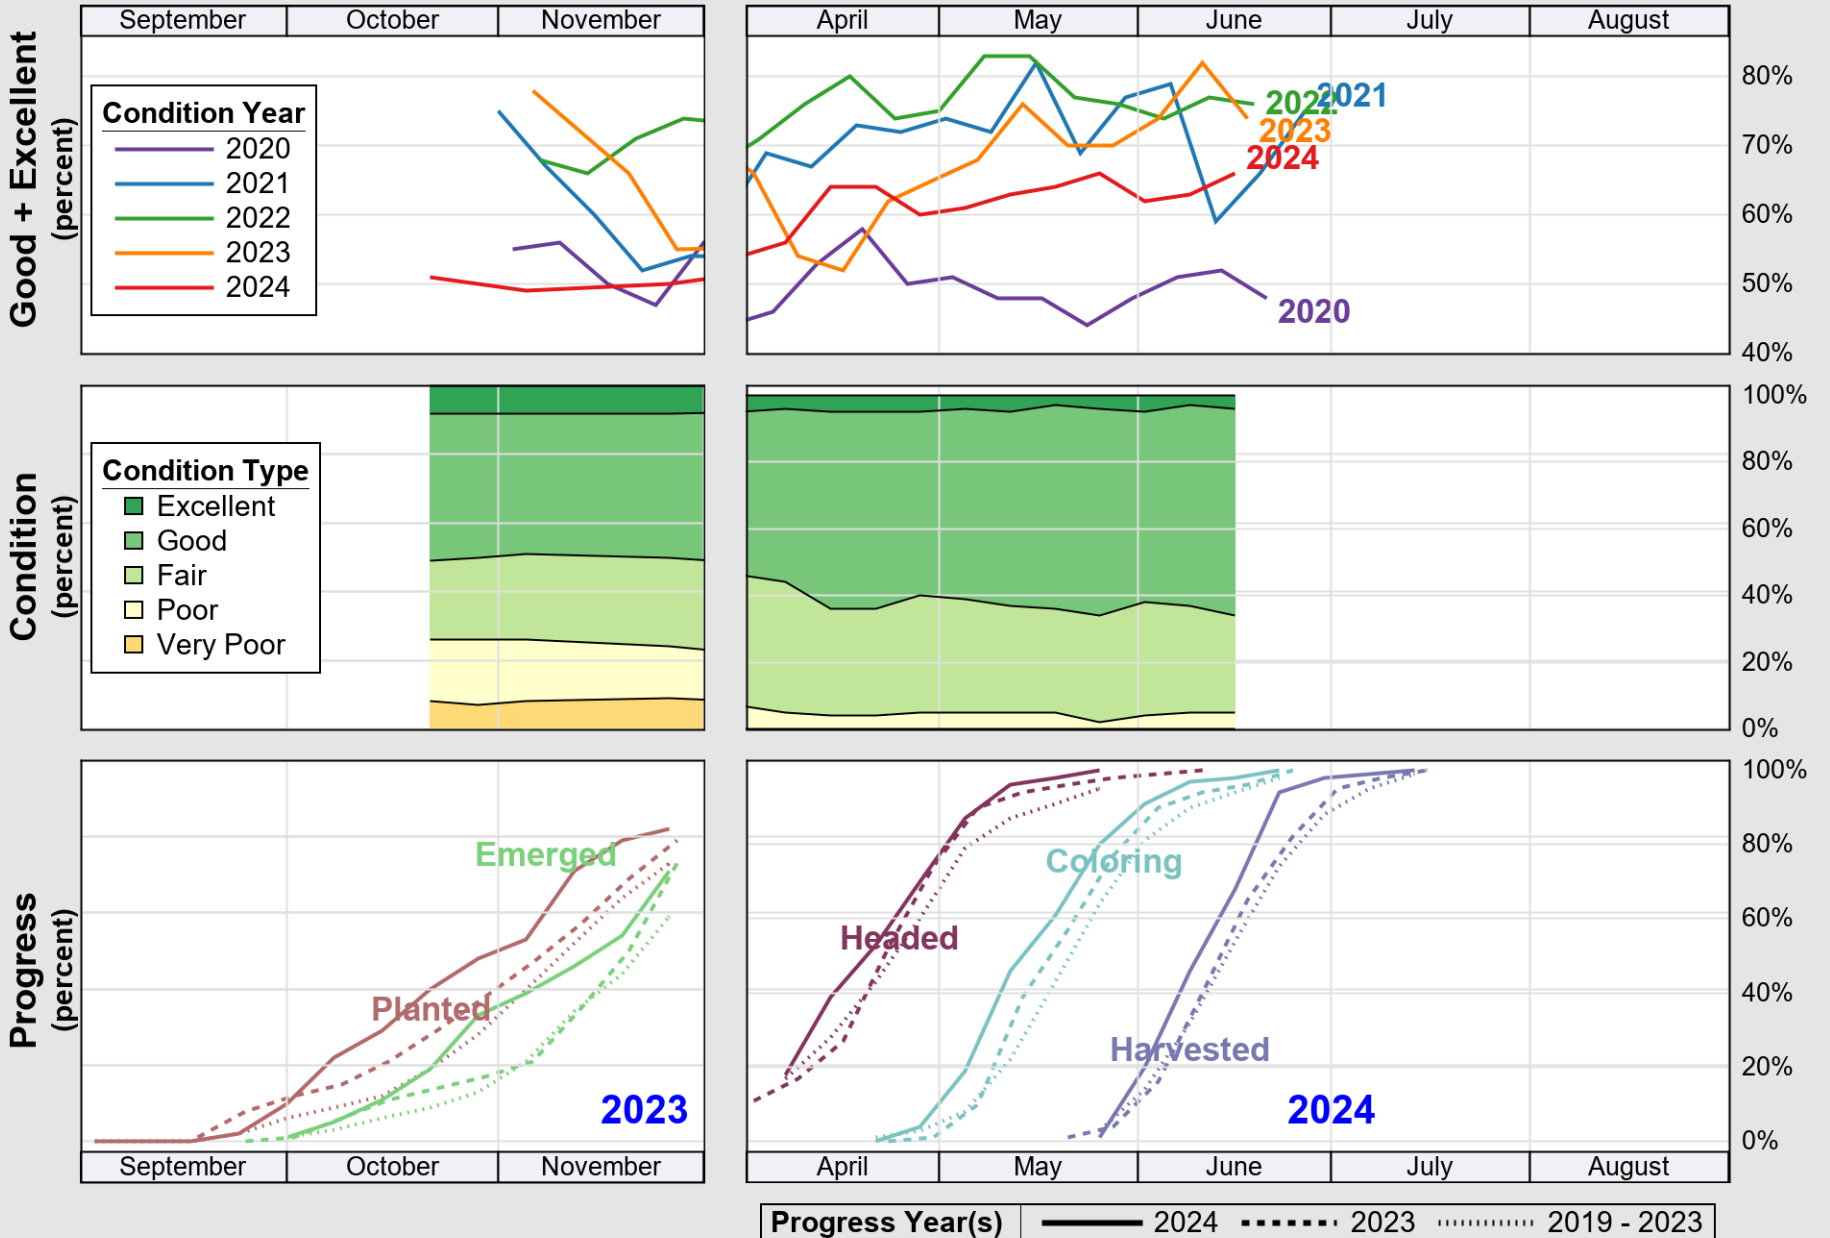

Source: National Agricultural Statistics Service (NASS), Crop Progress Report

Source: National Agricultural Statistics Service (NASS), Crop Progress Report

USDA

Crop Progress and Condition: Peanuts in Mississippi , 2024

NASS

Source: National Agricultural Statistics Service (NASS), Crop Progress Report

USDA

Crop Progress and Condition: Rice in Mississippi , 2024

NASS

Source: National Agricultural Statistics Service (NASS), Crop Progress Report

USDA

Crop Progress and Condition: Soybeans in Mississippi , 2024

NASS

Source: National Agricultural Statistics Service (NASS), Crop Progress Report

USDA

Crop Progress and Condition: Winter Wheat in Mississippi, 2024

NASS

Source: National Agricultural Statistics Service (NASS), Crop Progress Report