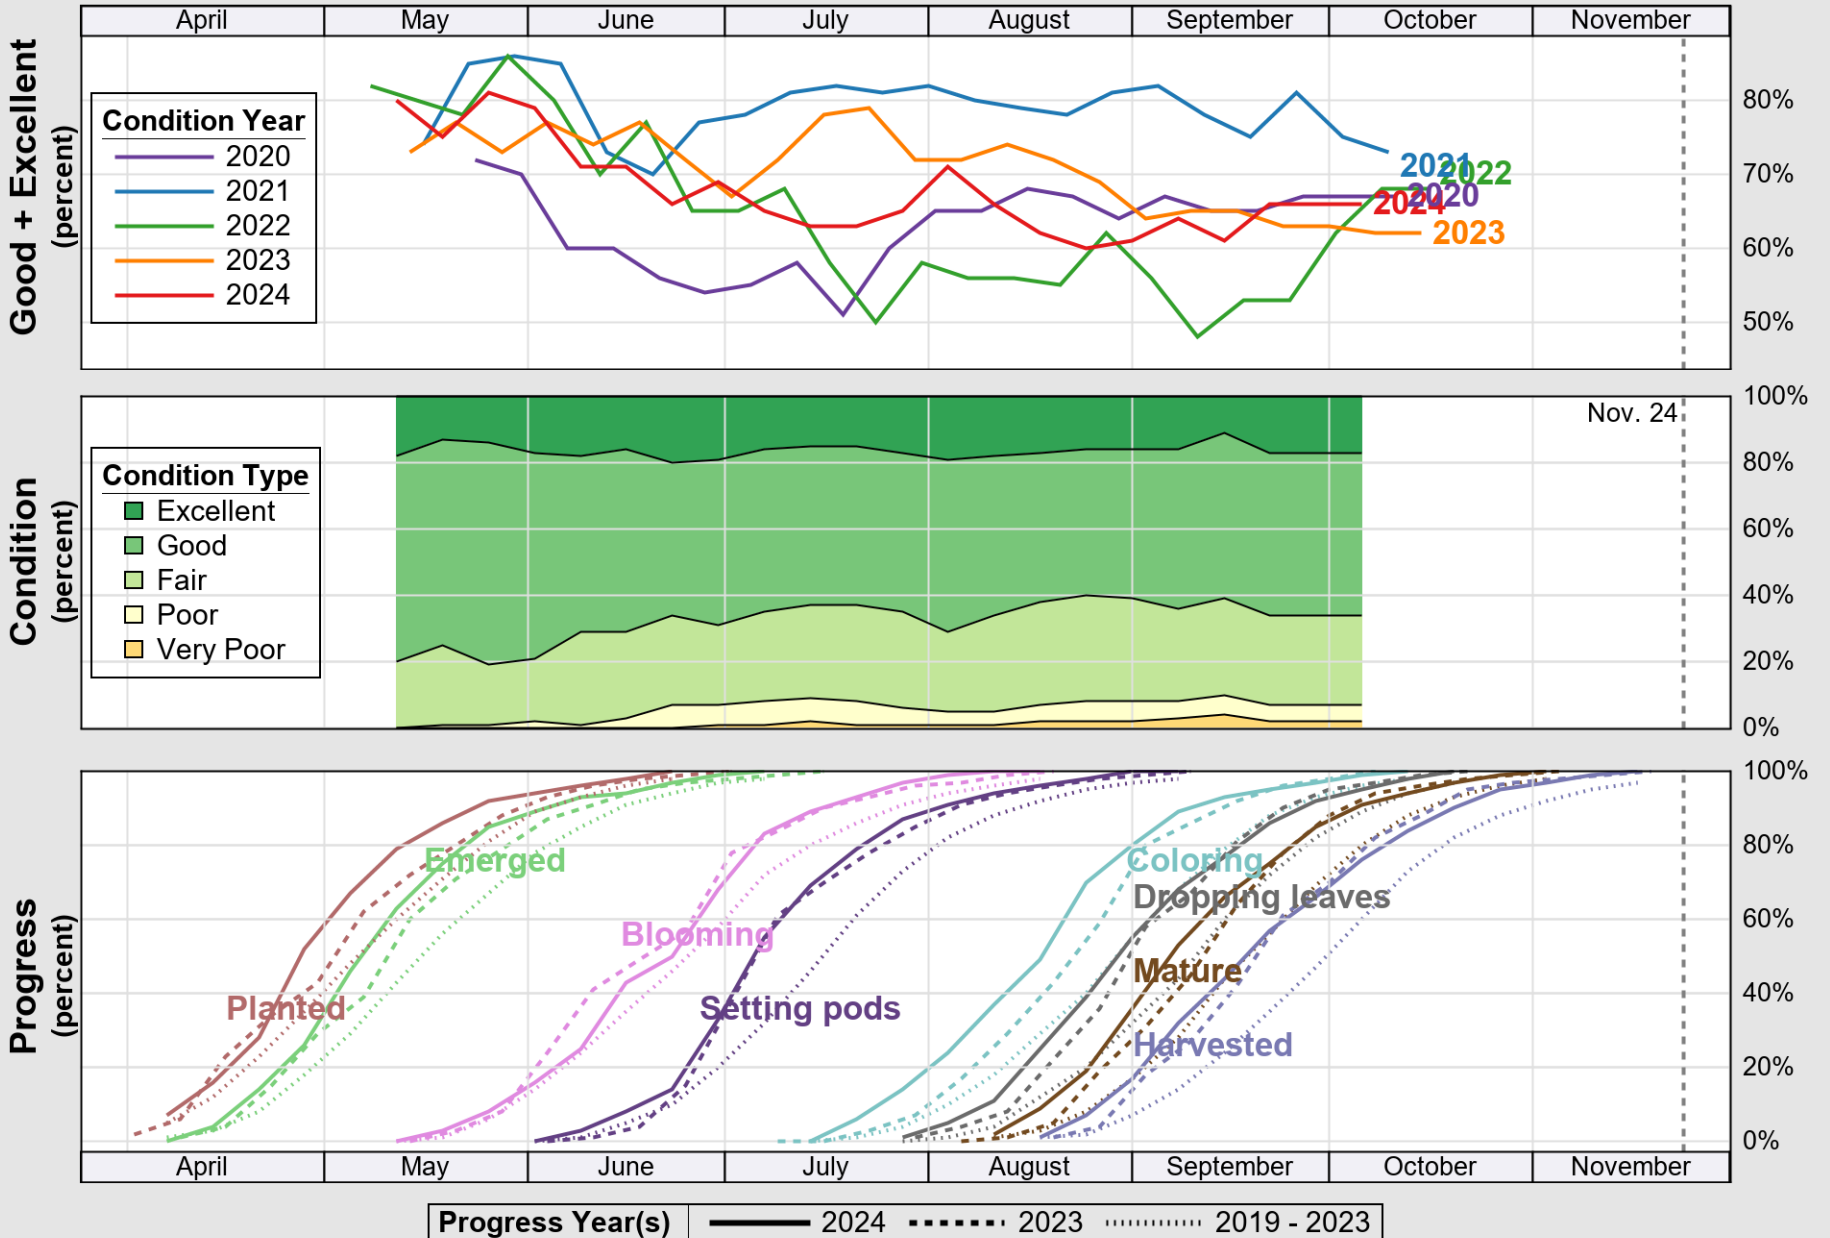

USDA

Crop Progress and Condition: Corn in Mississippi, 2024

NASS

Source: National Agricultural Statistics Service (NASS), Crop Progress Report

USDA

Crop Progress and Condition: Cotton in Mississippi, 2024

NASS

Source: National Agricultural Statistics Service (NASS), Crop Progress Report

Source: National Agricultural Statistics Service (NASS), Crop Progress Report

USDA

Crop Progress and Condition: Peanuts in Mississippi , 2024

NASS

Source: National Agricultural Statistics Service (NASS), Crop Progress Report

USDA

Crop Progress and Condition: Rice in Mississippi , 2024

NASS

Source: National Agricultural Statistics Service (NASS), Crop Progress Report

USDA

Crop Progress and Condition: Soybeans in Mississippi , 2024

NASS

Source: National Agricultural Statistics Service (NASS), Crop Progress Report

USDA

Crop Progress and Condition: Winter Wheat in Mississippi, 2024