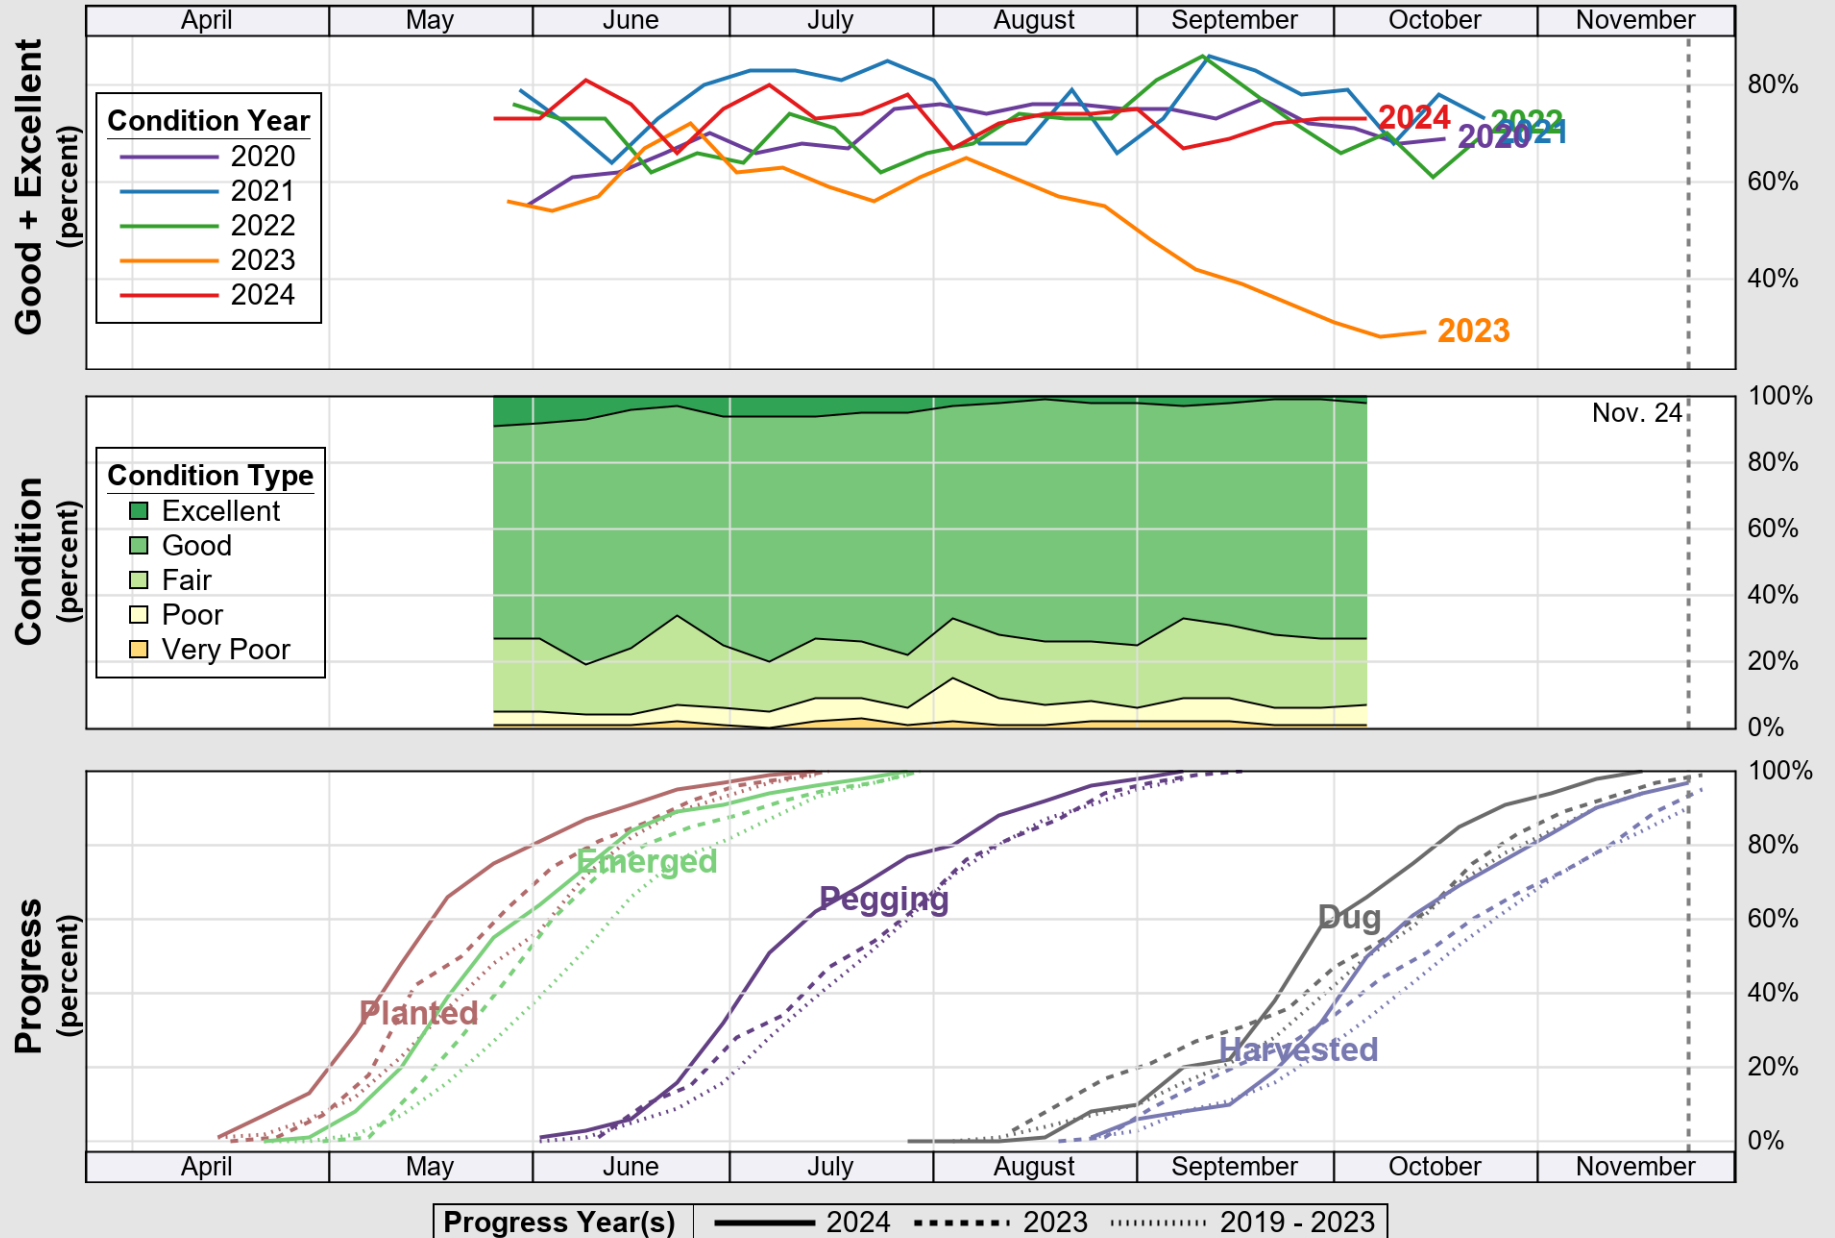

USDA

Crop Progress and Condition: Corn in Mississippi, 2024

NASS

Source: National Agricultural Statistics Service (NASS), Crop Progress Report

USDA

Crop Progress and Condition: Cotton in Mississippi, 2024

NASS

Source: National Agricultural Statistics Service (NASS), Crop Progress Report

Source: National Agricultural Statistics Service (NASS), Crop Progress Report

USDA

Crop Progress and Condition: Peanuts in Mississippi , 2024

NASS

Source: National Agricultural Statistics Service (NASS), Crop Progress Report

USDA

Crop Progress and Condition: Rice in Mississippi , 2024

NASS

Source: National Agricultural Statistics Service (NASS), Crop Progress Report

USDA

Crop Progress and Condition: Soybeans in Mississippi , 2024

NASS

Source: National Agricultural Statistics Service (NASS), Crop Progress Report

USDA

Crop Progress and Condition: Winter Wheat in Mississippi, 2024