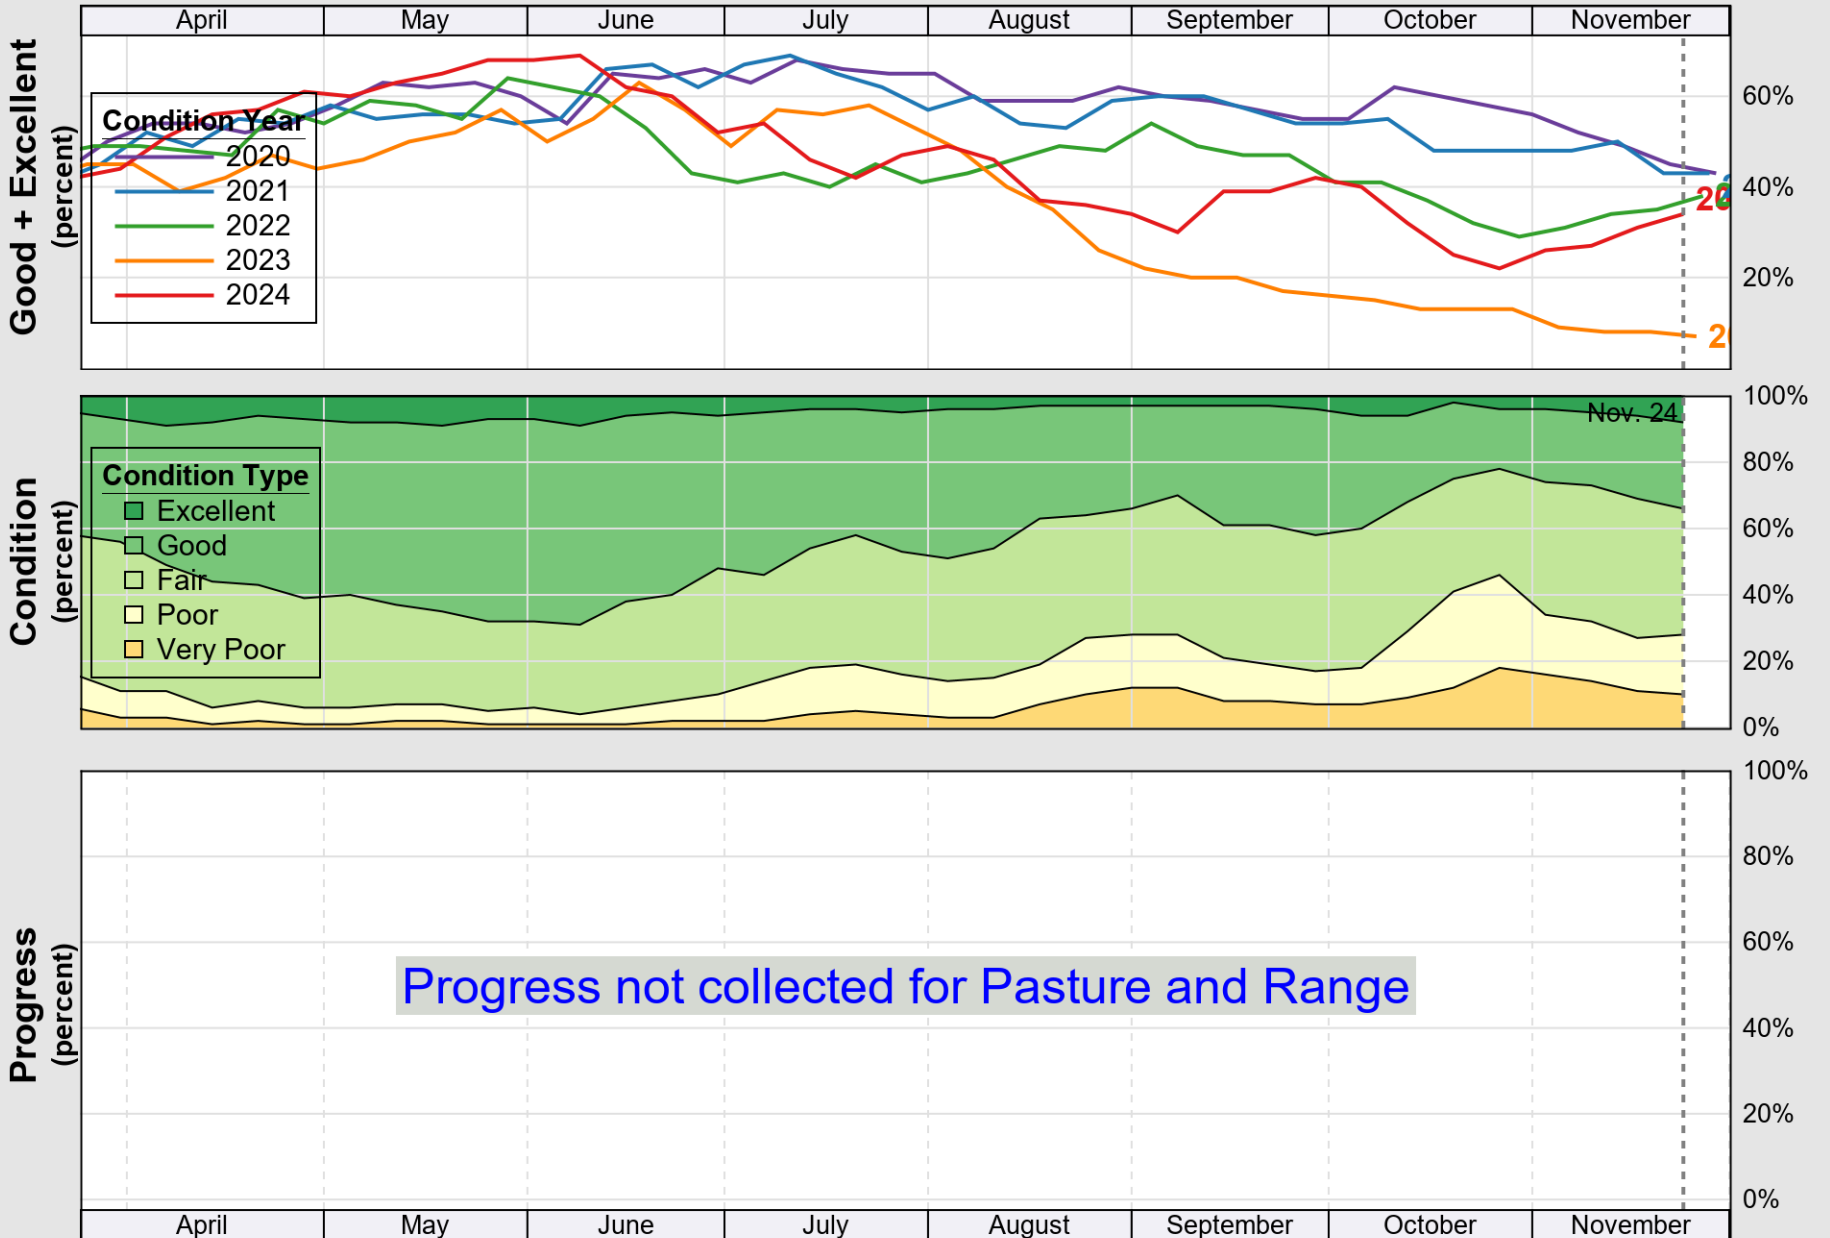

USDA

Crop Progress and Condition: Corn in Mississippi, 2024

NASS

Source: National Agricultural Statistics Service (NASS), Crop Progress Report

USDA

Crop Progress and Condition: Cotton in Mississippi, 2024

NASS

Source: National Agricultural Statistics Service (NASS), Crop Progress Report

Source: National Agricultural Statistics Service (NASS), Crop Progress Report

USDA

Crop Progress and Condition: Peanuts in Mississippi , 2024

NASS

Source: National Agricultural Statistics Service (NASS), Crop Progress Report

USDA

Crop Progress and Condition: Rice in Mississippi , 2024

NASS

Source: National Agricultural Statistics Service (NASS), Crop Progress Report