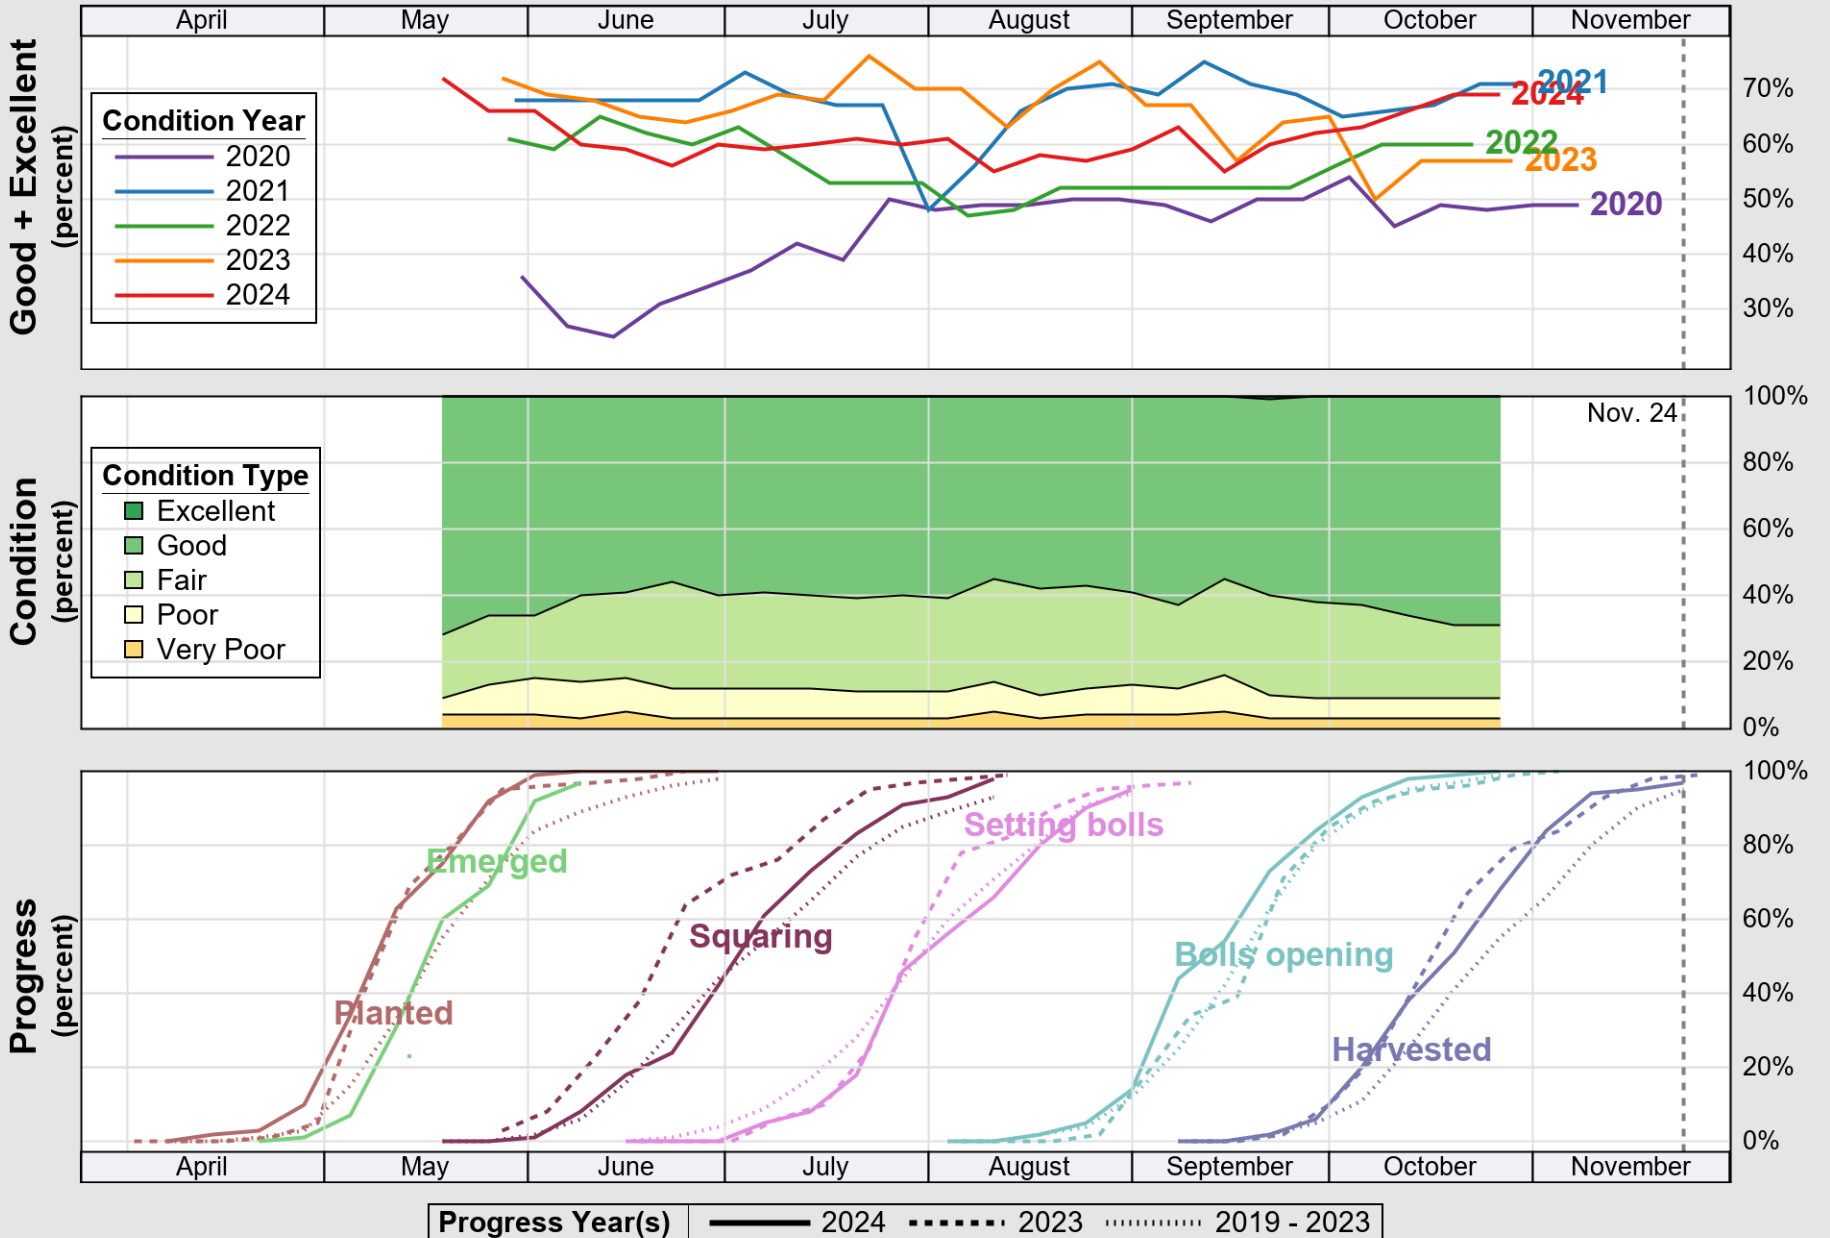

USDA

Crop Progress and Condition: Corn in Missouri, 2024

NASS

Source: National Agricultural Statistics Service (NASS), Crop Progress Report

USDA

Crop Progress and Condition: Cotton in Missouri , 2024

NASS

Source: National Agricultural Statistics Service (NASS), Crop Progress Report

USDA

Crop Progress and Condition: Pasture and Range in Missouri , 2024

NASS

Source: National Agricultural Statistics Service (NASS), Crop Progress Report

USDA

Crop Progress and Condition: Rice in Missouri , 2024

NASS

Source: National Agricultural Statistics Service (NASS), Crop Progress Report

USDA

Crop Progress and Condition: Soybeans in Missouri, 2024

NASS

Source: National Agricultural Statistics Service (NASS), Crop Progress Report

USDA

Crop Progress and Condition: Winter Wheat in Missouri , 2024

NASS

Source: National Agricultural Statistics Service (NASS), Crop Progress Report