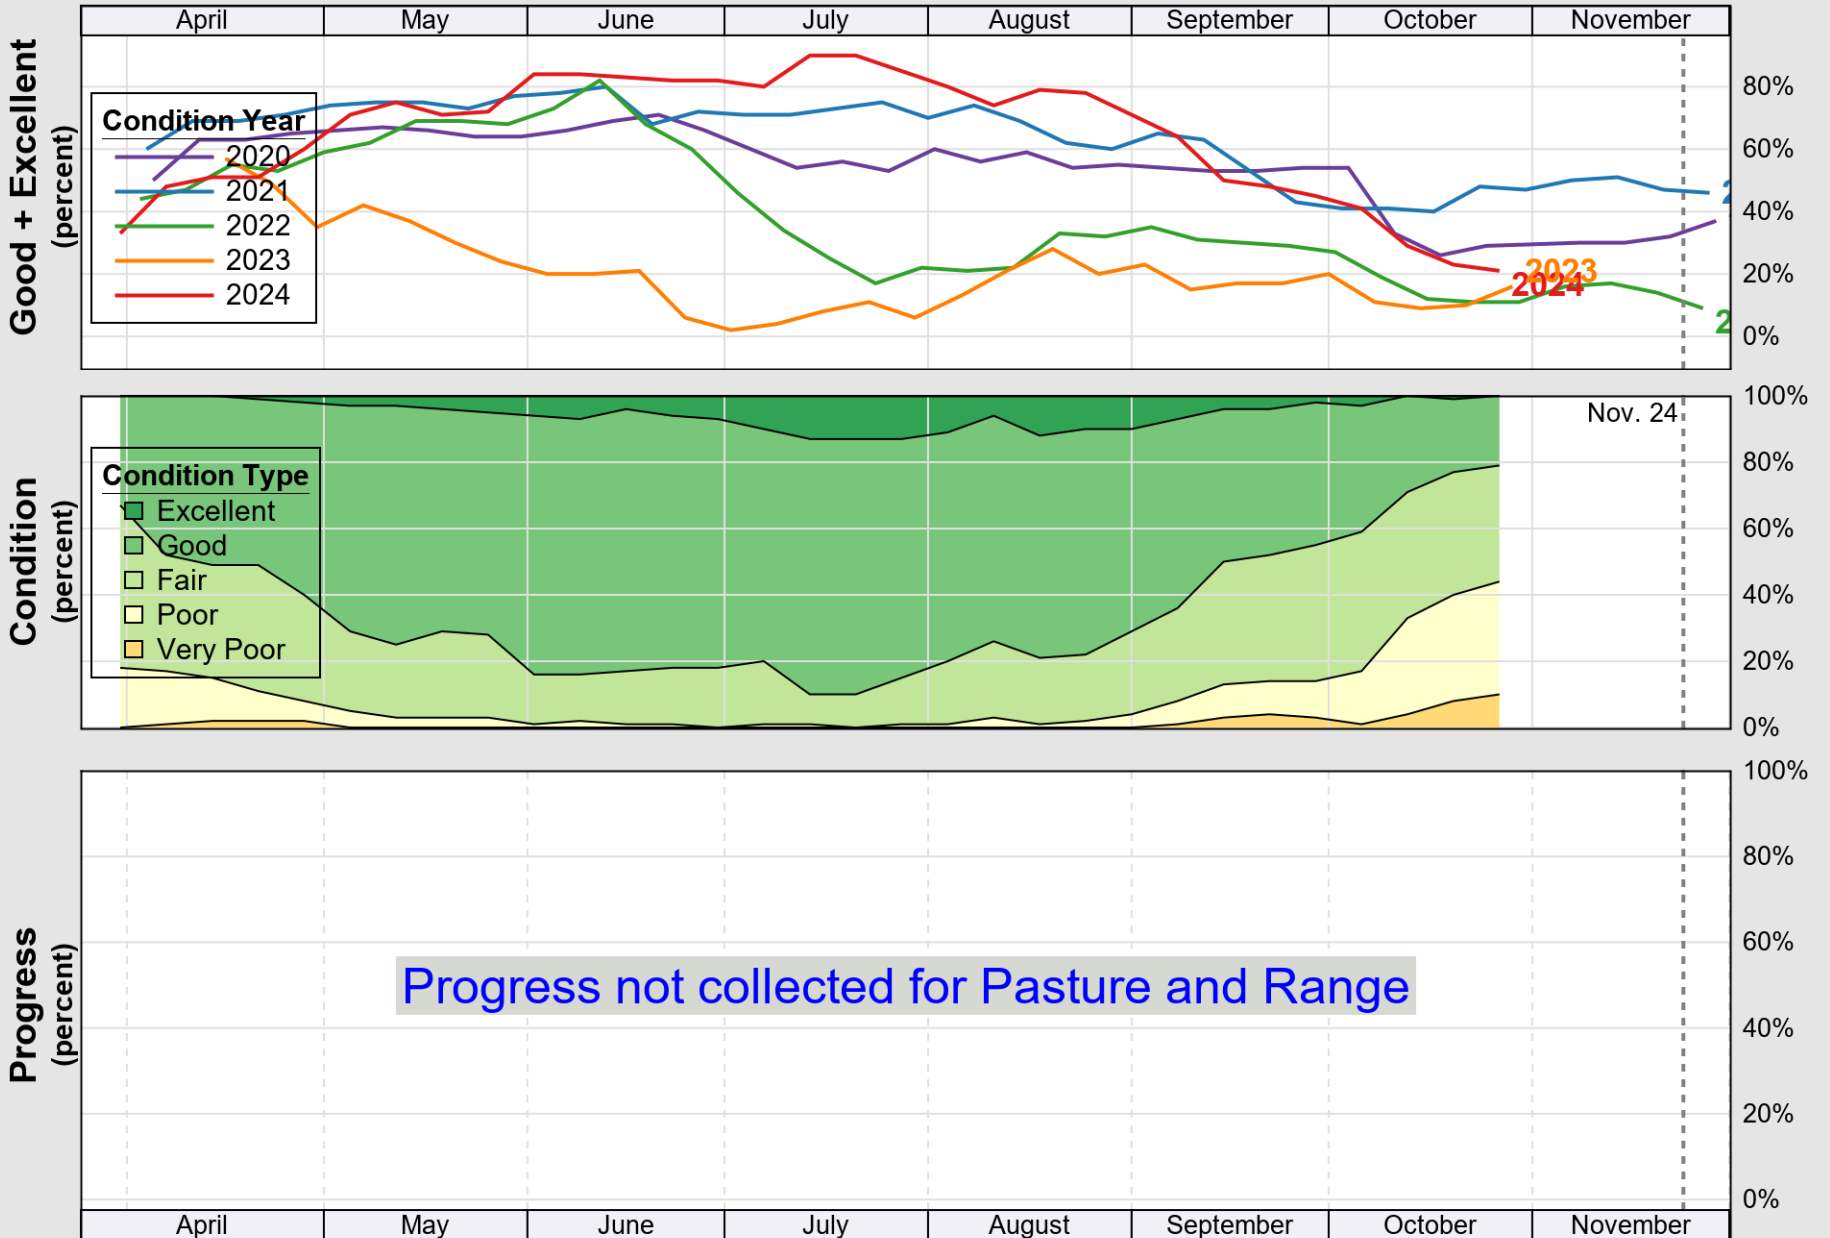

USDA

Crop Progress and Condition: Corn in Missouri, 2024

NASS

Source: National Agricultural Statistics Service (NASS), Crop Progress Report

USDA

Crop Progress and Condition: Cotton in Missouri , 2024

NASS

Source: National Agricultural Statistics Service (NASS), Crop Progress Report

USDA

Crop Progress and Condition: Pasture and Range in Missouri , 2024

NASS

Source: National Agricultural Statistics Service (NASS), Crop Progress Report

USDA

Crop Progress and Condition: Rice in Missouri , 2024

NASS

Source: National Agricultural Statistics Service (NASS), Crop Progress Report

USDA

Crop Progress and Condition: Soybeans in Missouri, 2024

NASS

Source: National Agricultural Statistics Service (NASS), Crop Progress Report