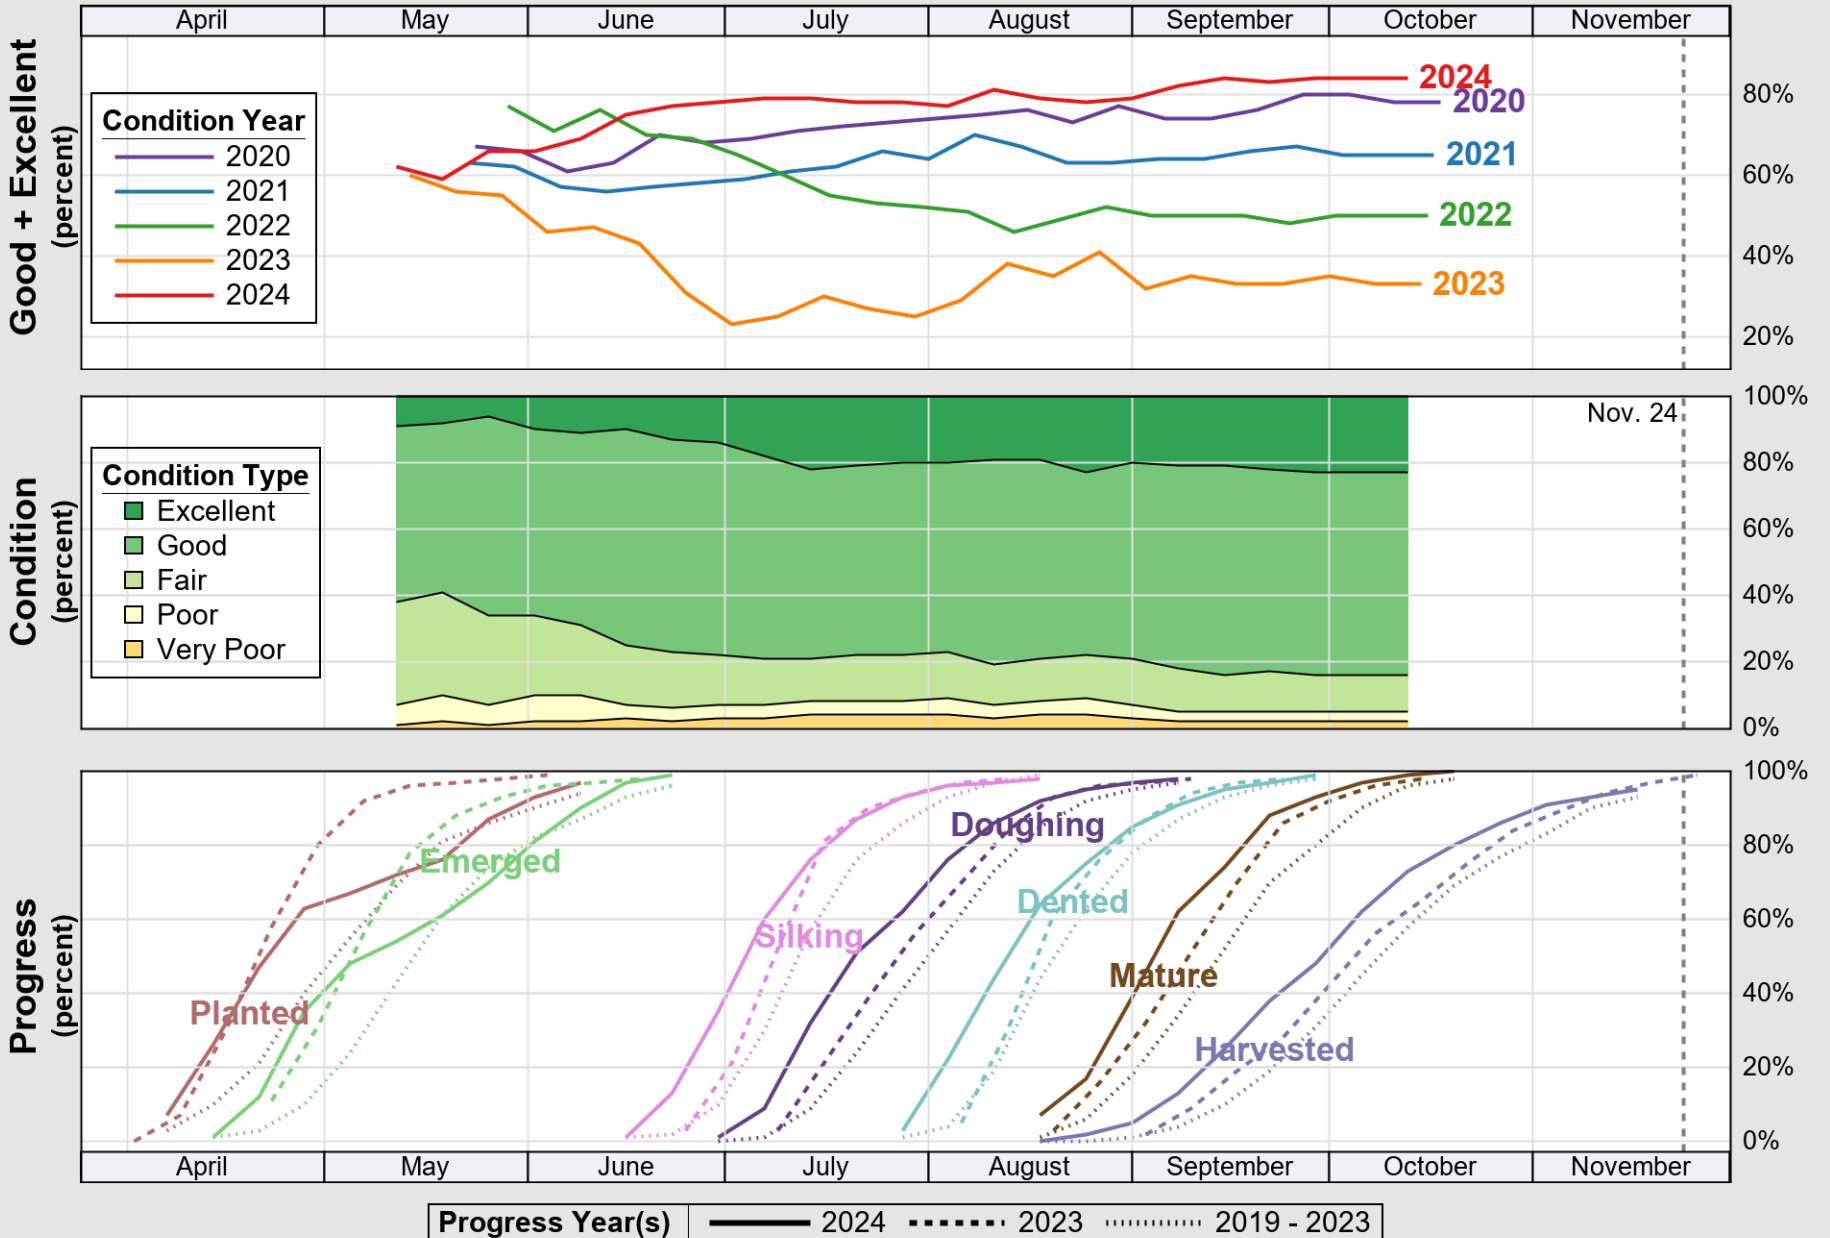

USDA

Crop Progress and Condition: Corn in Missouri, 2024

NASS

Source: National Agricultural Statistics Service (NASS), Crop Progress Report

USDA

Crop Progress and Condition: Cotton in Missouri , 2024

NASS

Source: National Agricultural Statistics Service (NASS), Crop Progress Report

USDA

Crop Progress and Condition: Pasture and Range in Missouri , 2024

NASS

Source: National Agricultural Statistics Service (NASS), Crop Progress Report

USDA

Crop Progress and Condition: Rice in Missouri , 2024

NASS

Source: National Agricultural Statistics Service (NASS), Crop Progress Report

USDA

Crop Progress and Condition: Soybeans in Missouri, 2024

NASS

Source: National Agricultural Statistics Service (NASS), Crop Progress Report

USDA

Crop Progress and Condition: Winter Wheat in Missouri , 2024

NASS

Source: National Agricultural Statistics Service (NASS), Crop Progress Report