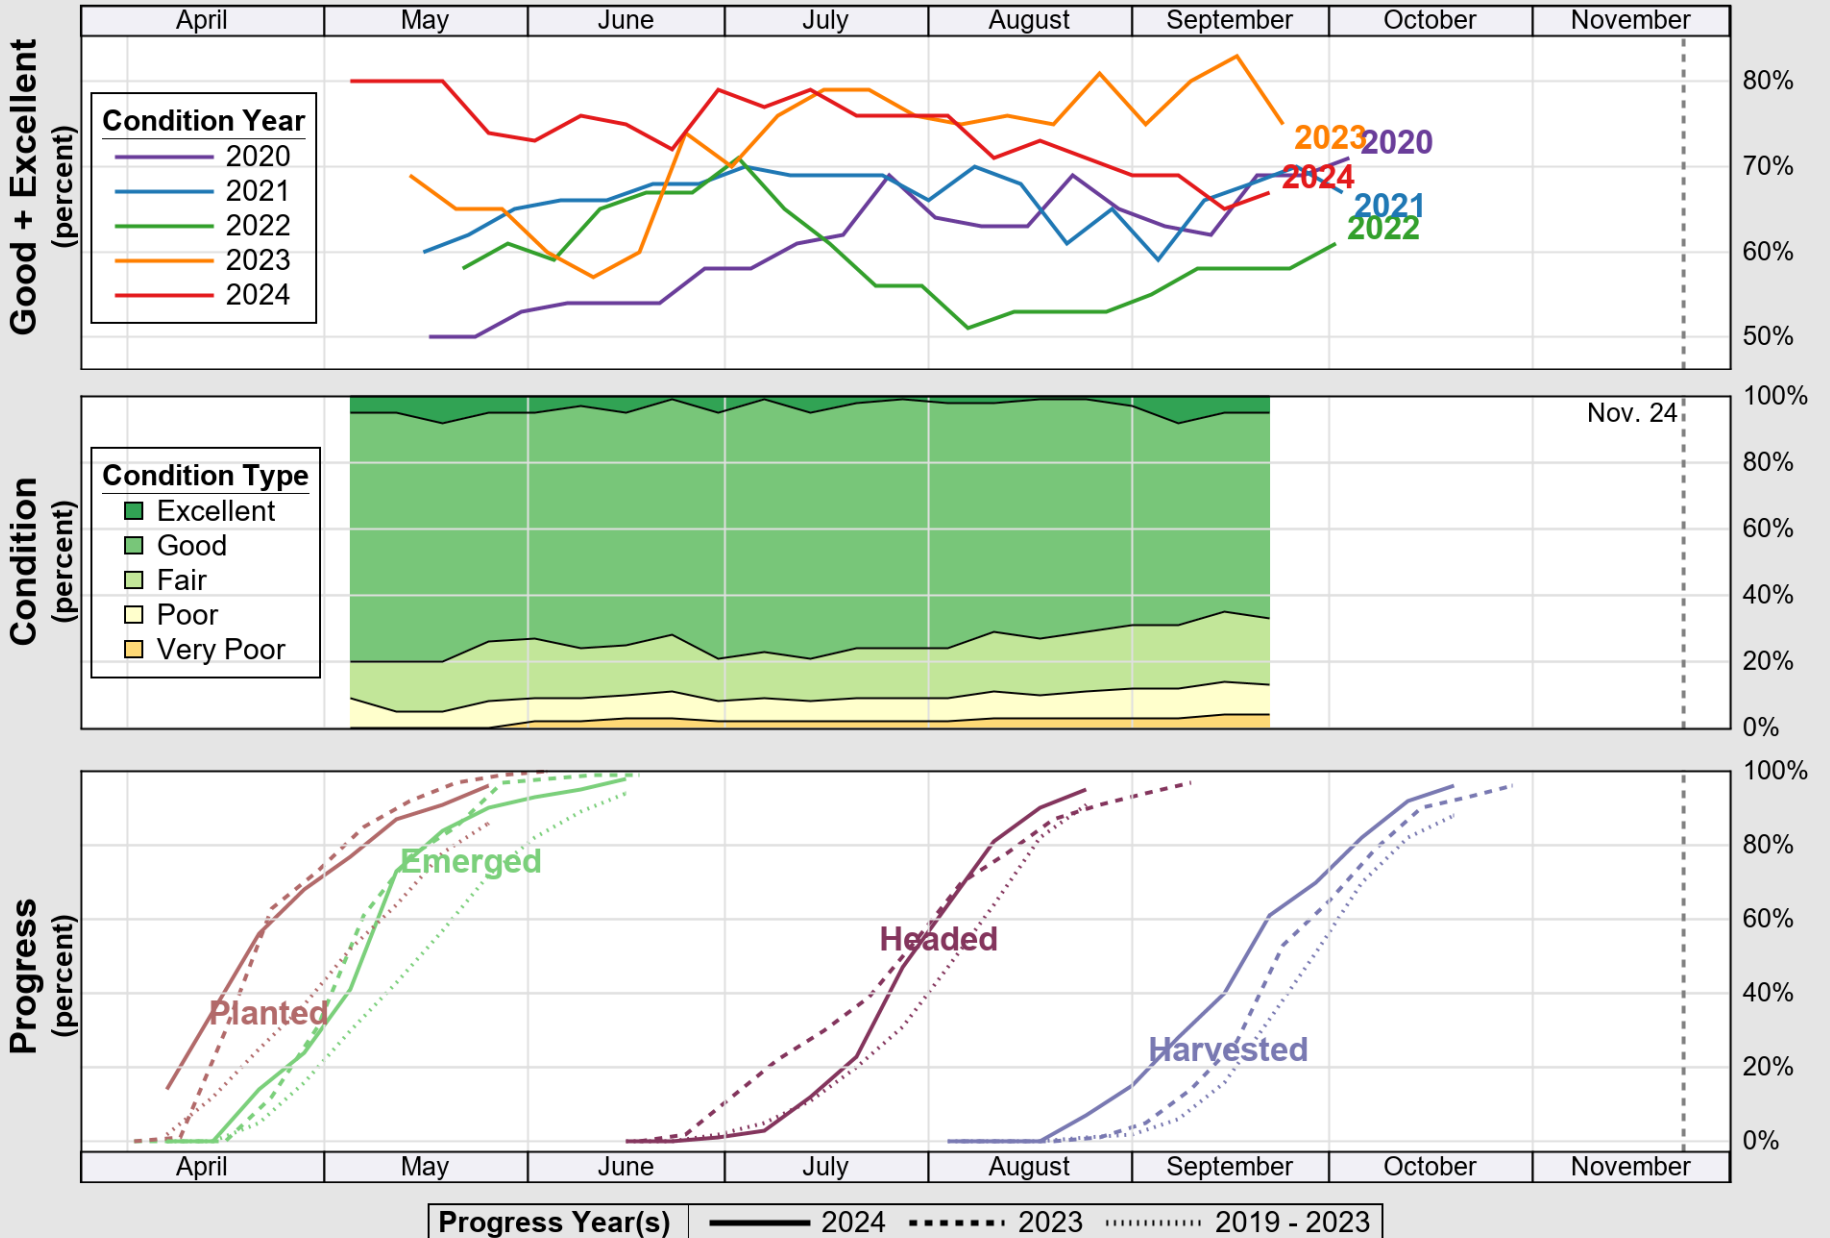

USDA

Crop Progress and Condition: Corn in Missouri, 2024

NASS

Source: National Agricultural Statistics Service (NASS), Crop Progress Report

USDA

Crop Progress and Condition: Cotton in Missouri , 2024

NASS

Source: National Agricultural Statistics Service (NASS), Crop Progress Report

USDA

Crop Progress and Condition: Pasture and Range in Missouri , 2024

NASS

Source: National Agricultural Statistics Service (NASS), Crop Progress Report

USDA

Crop Progress and Condition: Rice in Missouri , 2024

NASS

Source: National Agricultural Statistics Service (NASS), Crop Progress Report

USDA

Crop Progress and Condition: Soybeans in Missouri, 2024

NASS

Source: National Agricultural Statistics Service (NASS), Crop Progress Report

USDA

Crop Progress and Condition: Winter Wheat in Missouri , 2024

NASS

Source: National Agricultural Statistics Service (NASS), Crop Progress Report