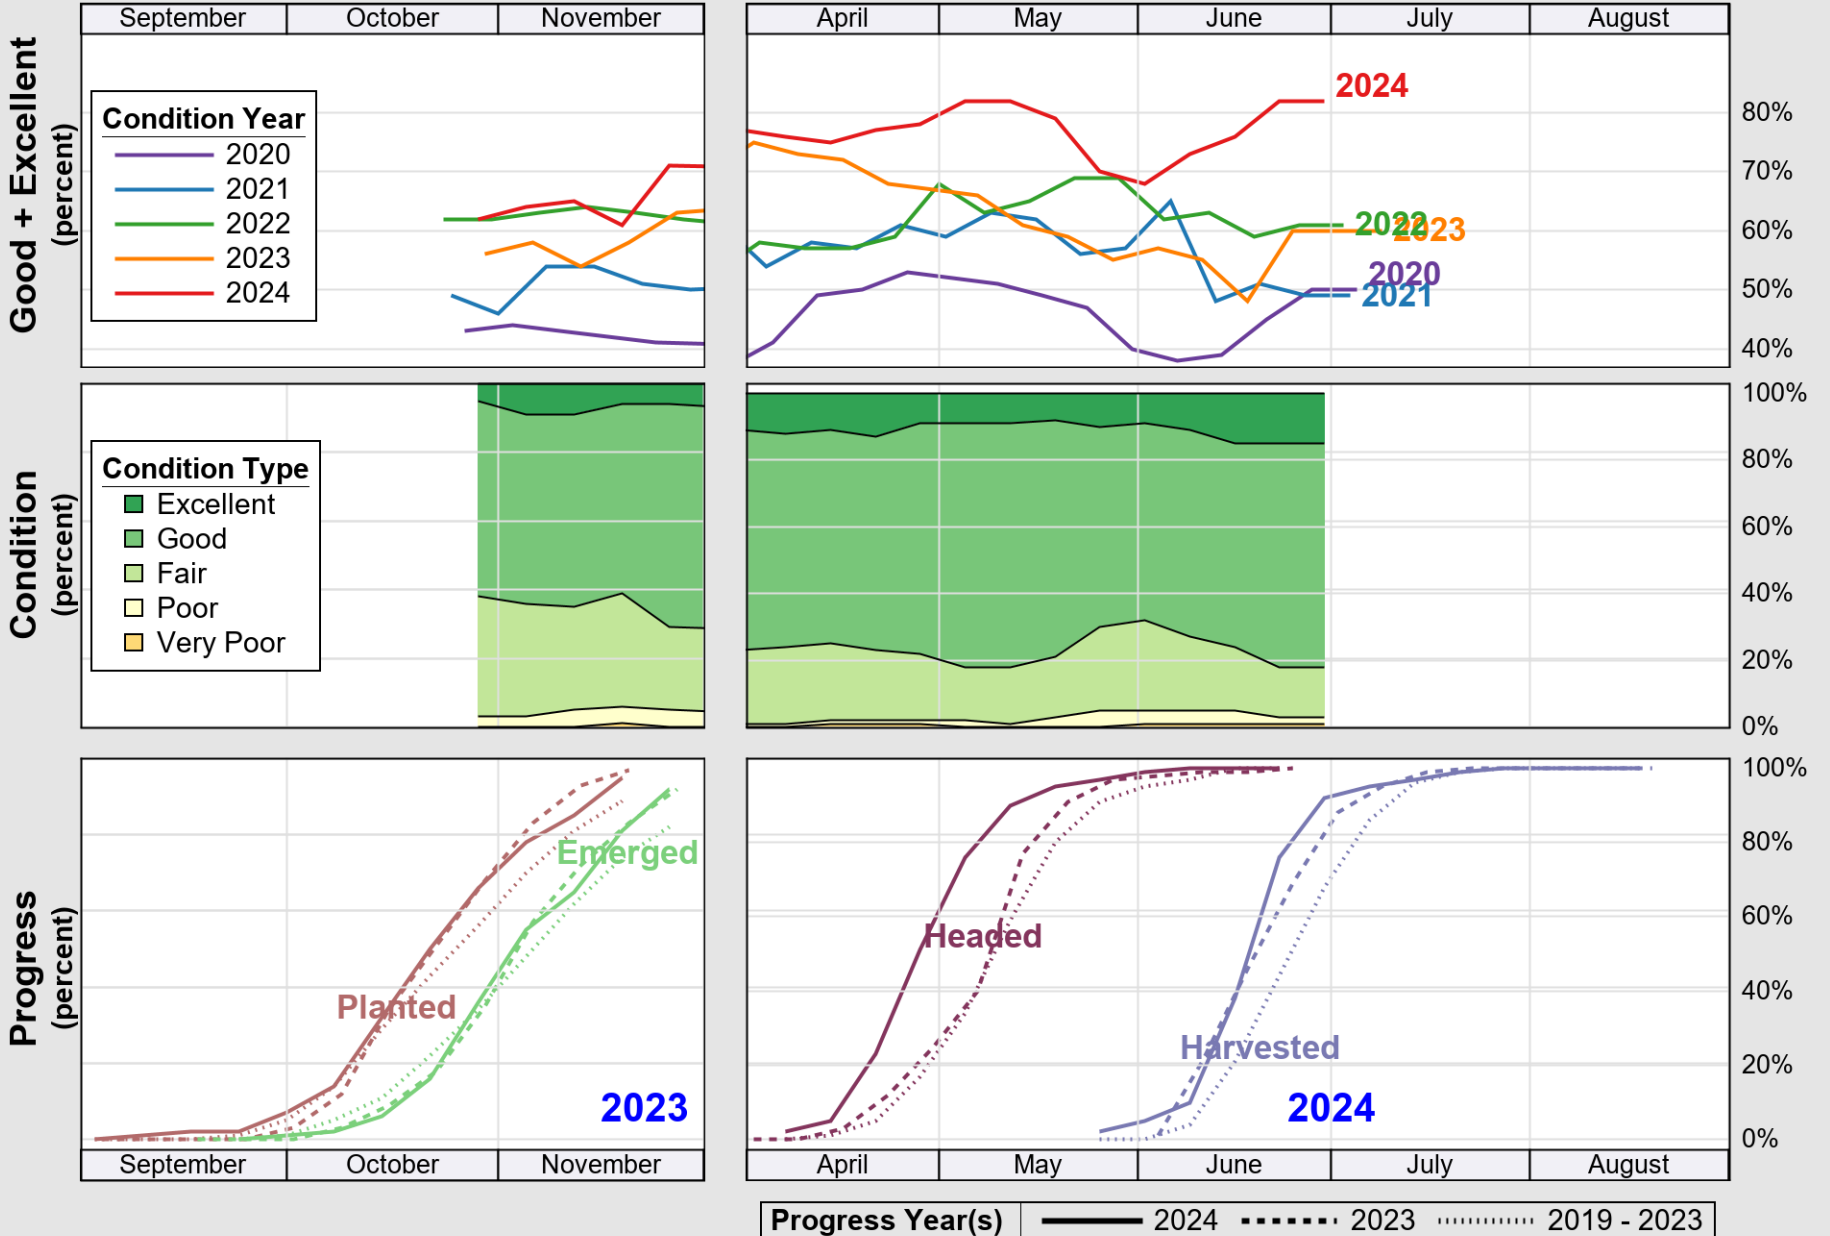

USDA

Crop Progress and Condition: Corn in Missouri, 2024

NASS

Source: National Agricultural Statistics Service (NASS), Crop Progress Report

USDA

Crop Progress and Condition: Cotton in Missouri , 2024

NASS

Source: National Agricultural Statistics Service (NASS), Crop Progress Report

USDA

Crop Progress and Condition: Pasture and Range in Missouri , 2024

NASS

Source: National Agricultural Statistics Service (NASS), Crop Progress Report

USDA

Crop Progress and Condition: Rice in Missouri , 2024

NASS

Source: National Agricultural Statistics Service (NASS), Crop Progress Report

USDA

Crop Progress and Condition: Soybeans in Missouri, 2024

NASS

Source: National Agricultural Statistics Service (NASS), Crop Progress Report

USDA

Crop Progress and Condition: Winter Wheat in Missouri , 2024

NASS

Source: National Agricultural Statistics Service (NASS), Crop Progress Report