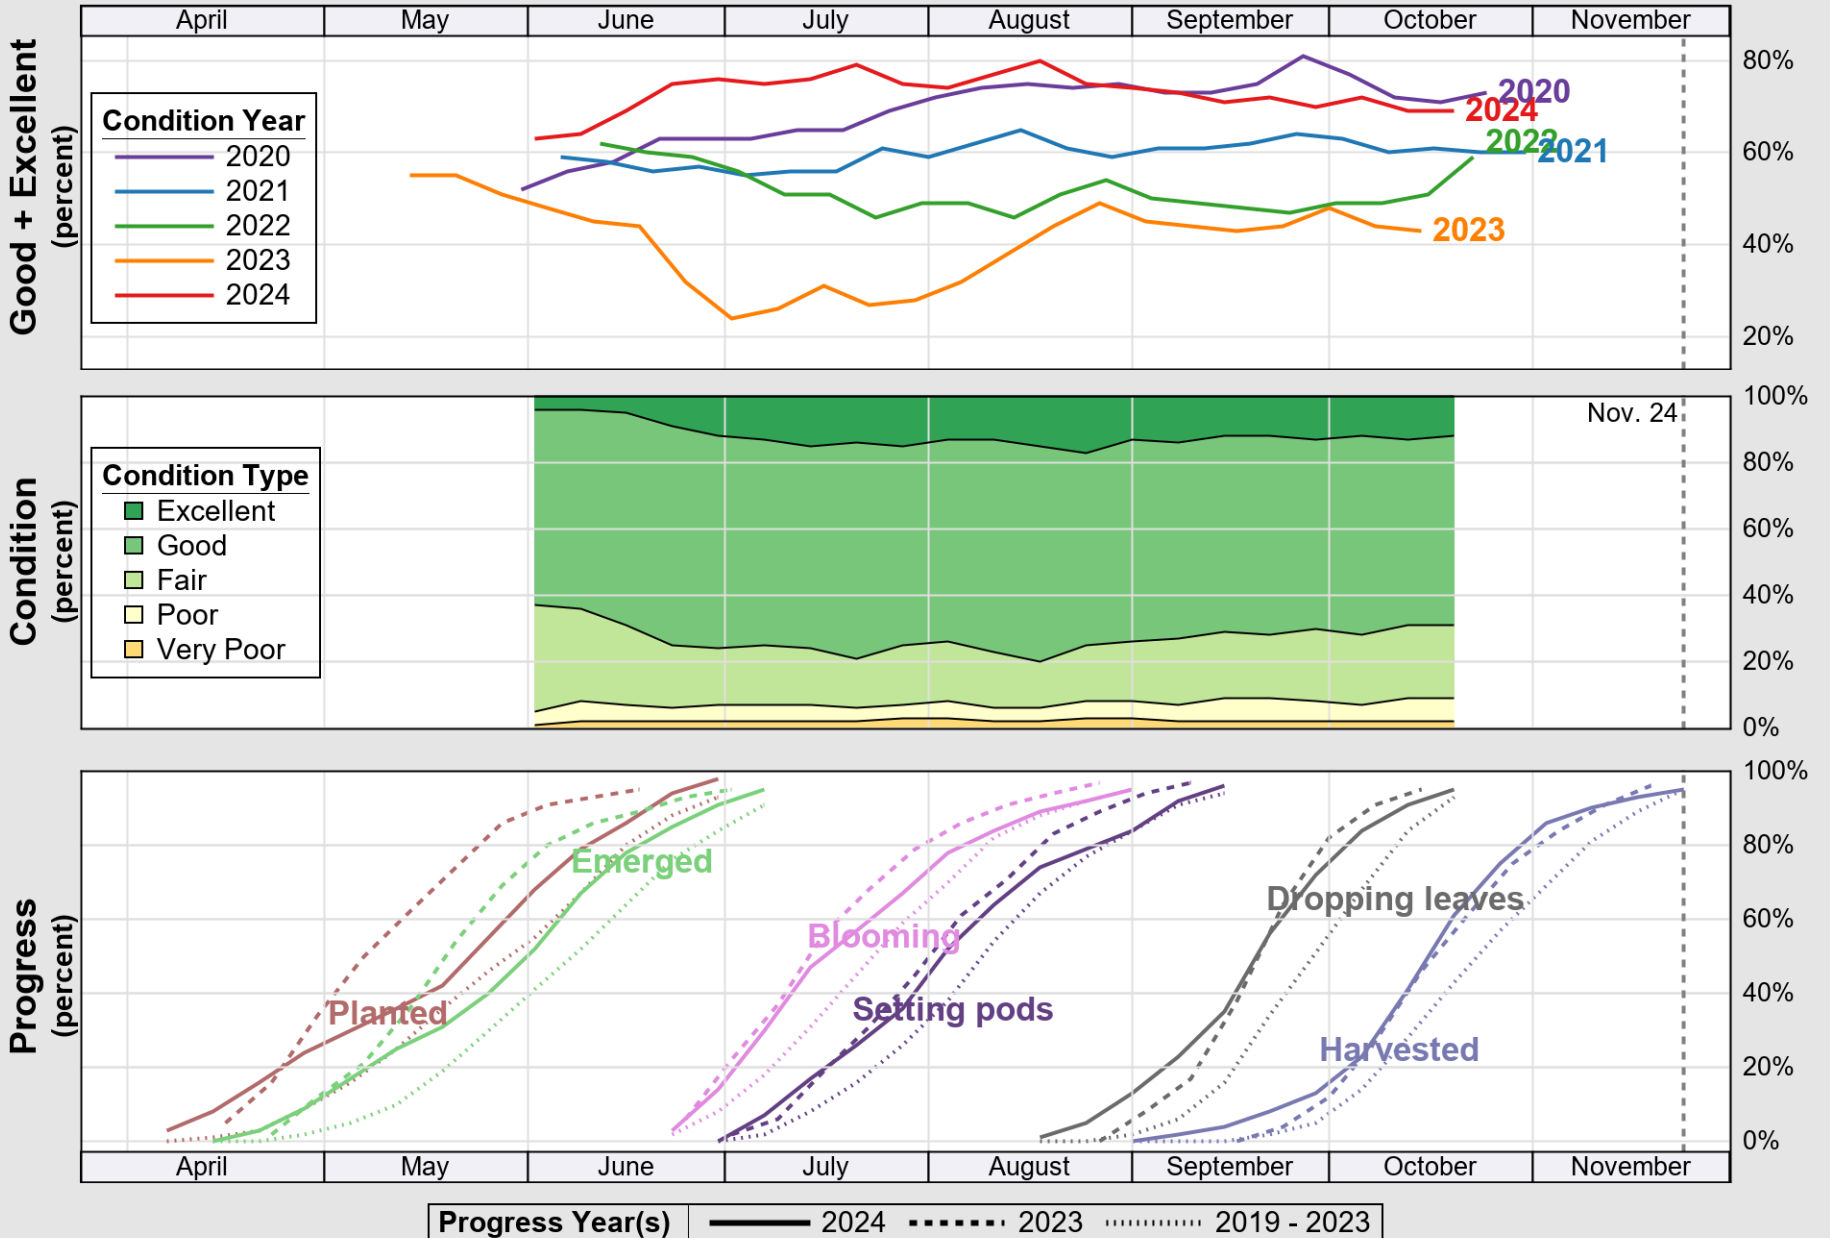

USDA

Crop Progress and Condition: Corn in Missouri, 2024

NASS

Source: National Agricultural Statistics Service (NASS), Crop Progress Report

USDA

Crop Progress and Condition: Cotton in Missouri , 2024

NASS

Source: National Agricultural Statistics Service (NASS), Crop Progress Report

USDA

Crop Progress and Condition: Pasture and Range in Missouri , 2024

NASS

Source: National Agricultural Statistics Service (NASS), Crop Progress Report

USDA

Crop Progress and Condition: Rice in Missouri , 2024

NASS

Source: National Agricultural Statistics Service (NASS), Crop Progress Report

USDA

Crop Progress and Condition: Soybeans in Missouri, 2024

NASS

Source: National Agricultural Statistics Service (NASS), Crop Progress Report

USDA

Crop Progress and Condition: Winter Wheat in Missouri , 2024

NASS

Source: National Agricultural Statistics Service (NASS), Crop Progress Report