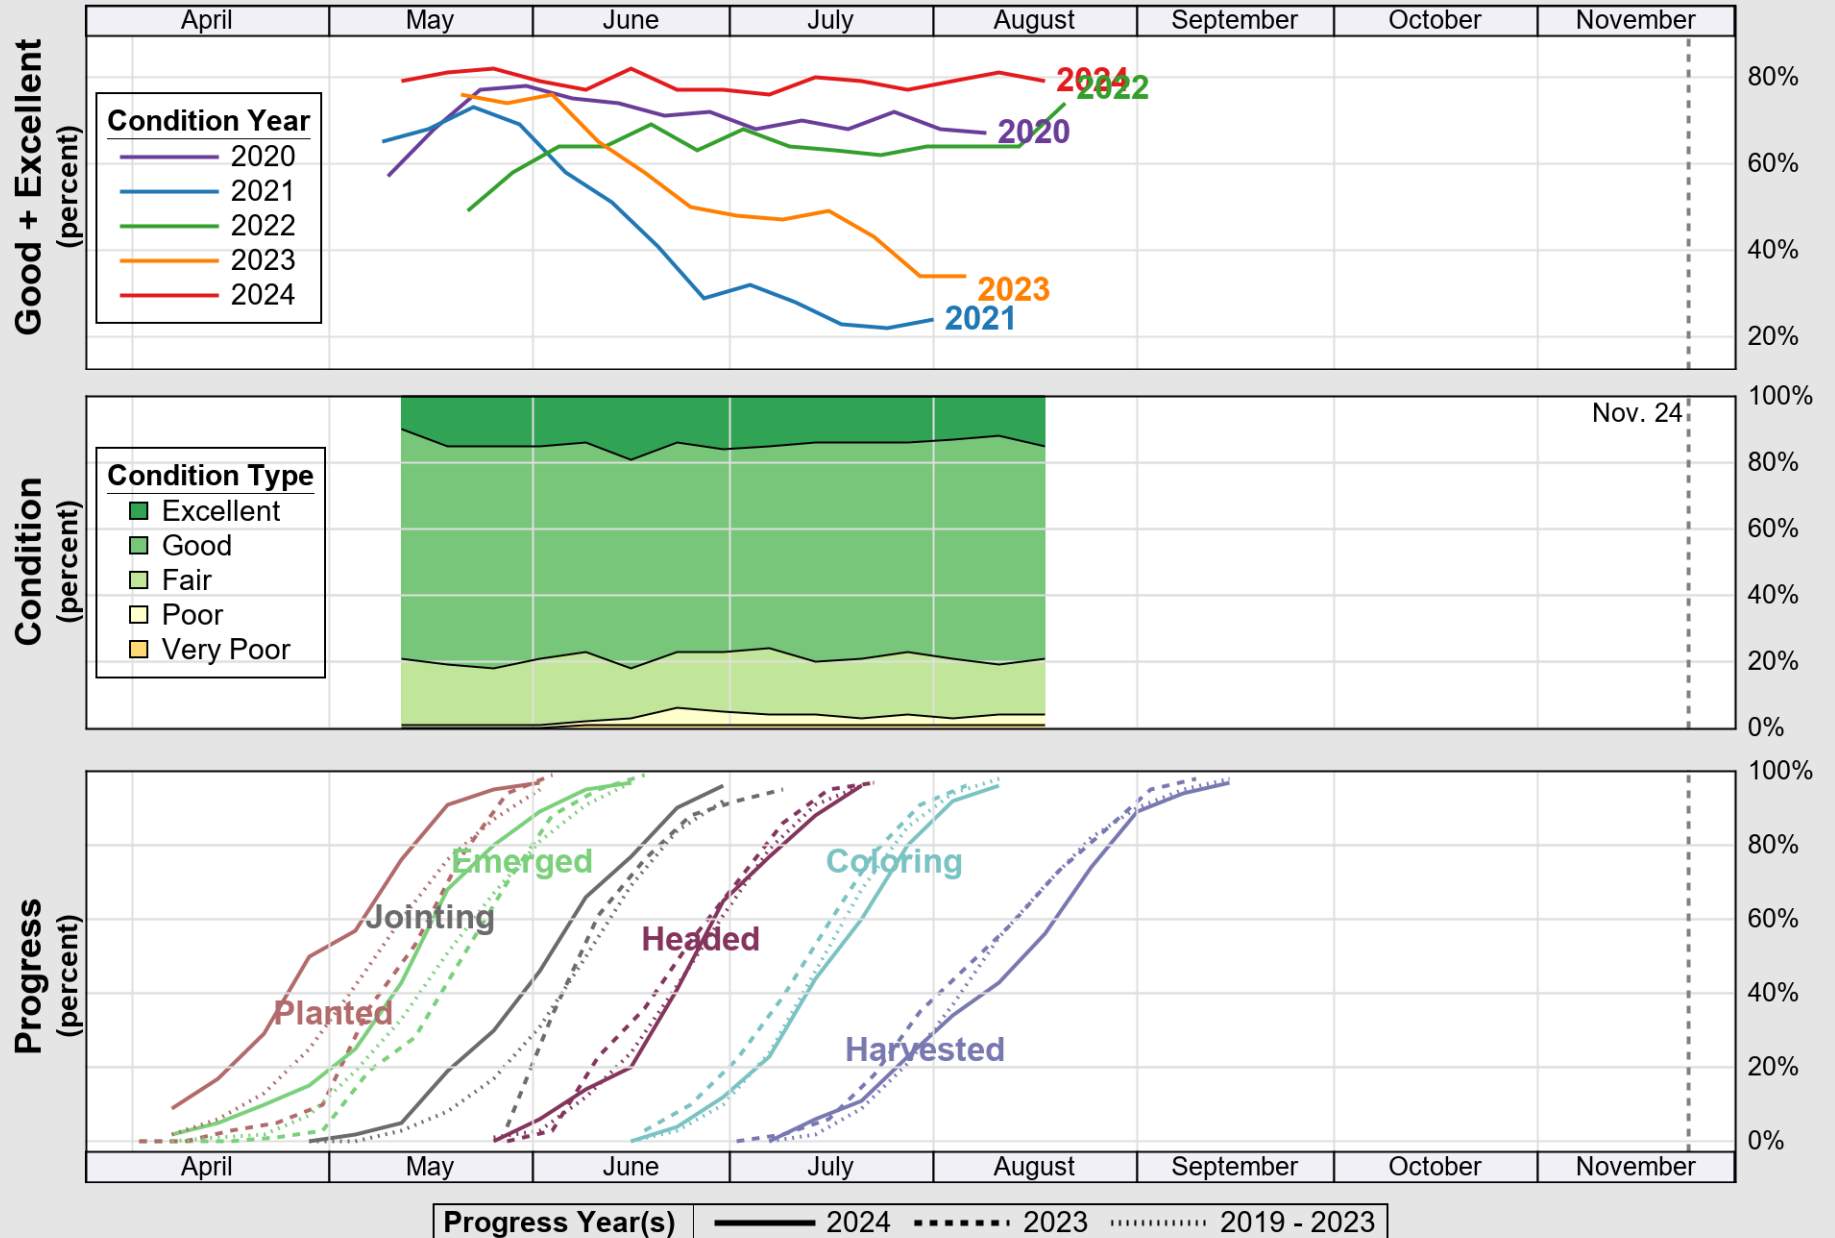

USDA

Crop Progress and Condition: Barley in Minnesota , 2024

NASS

Source: National Agricultural Statistics Service (NASS), Crop Progress Report

USDA

Crop Progress and Condition: Corn in Minnesota , 2024

NASS

Source: National Agricultural Statistics Service (NASS), Crop Progress Report

USDA

Crop Progress and Condition: Oats in Minnesota , 2024

NASS

Source: National Agricultural Statistics Service (NASS), Crop Progress Report

USDA

Crop Progress and Condition: Pasture and Range in Minnesota, 2024

NASS

Source: National Agricultural Statistics Service (NASS), Crop Progress Report

USDA

Crop Progress and Condition: Soybeans in Minnesota , 2024