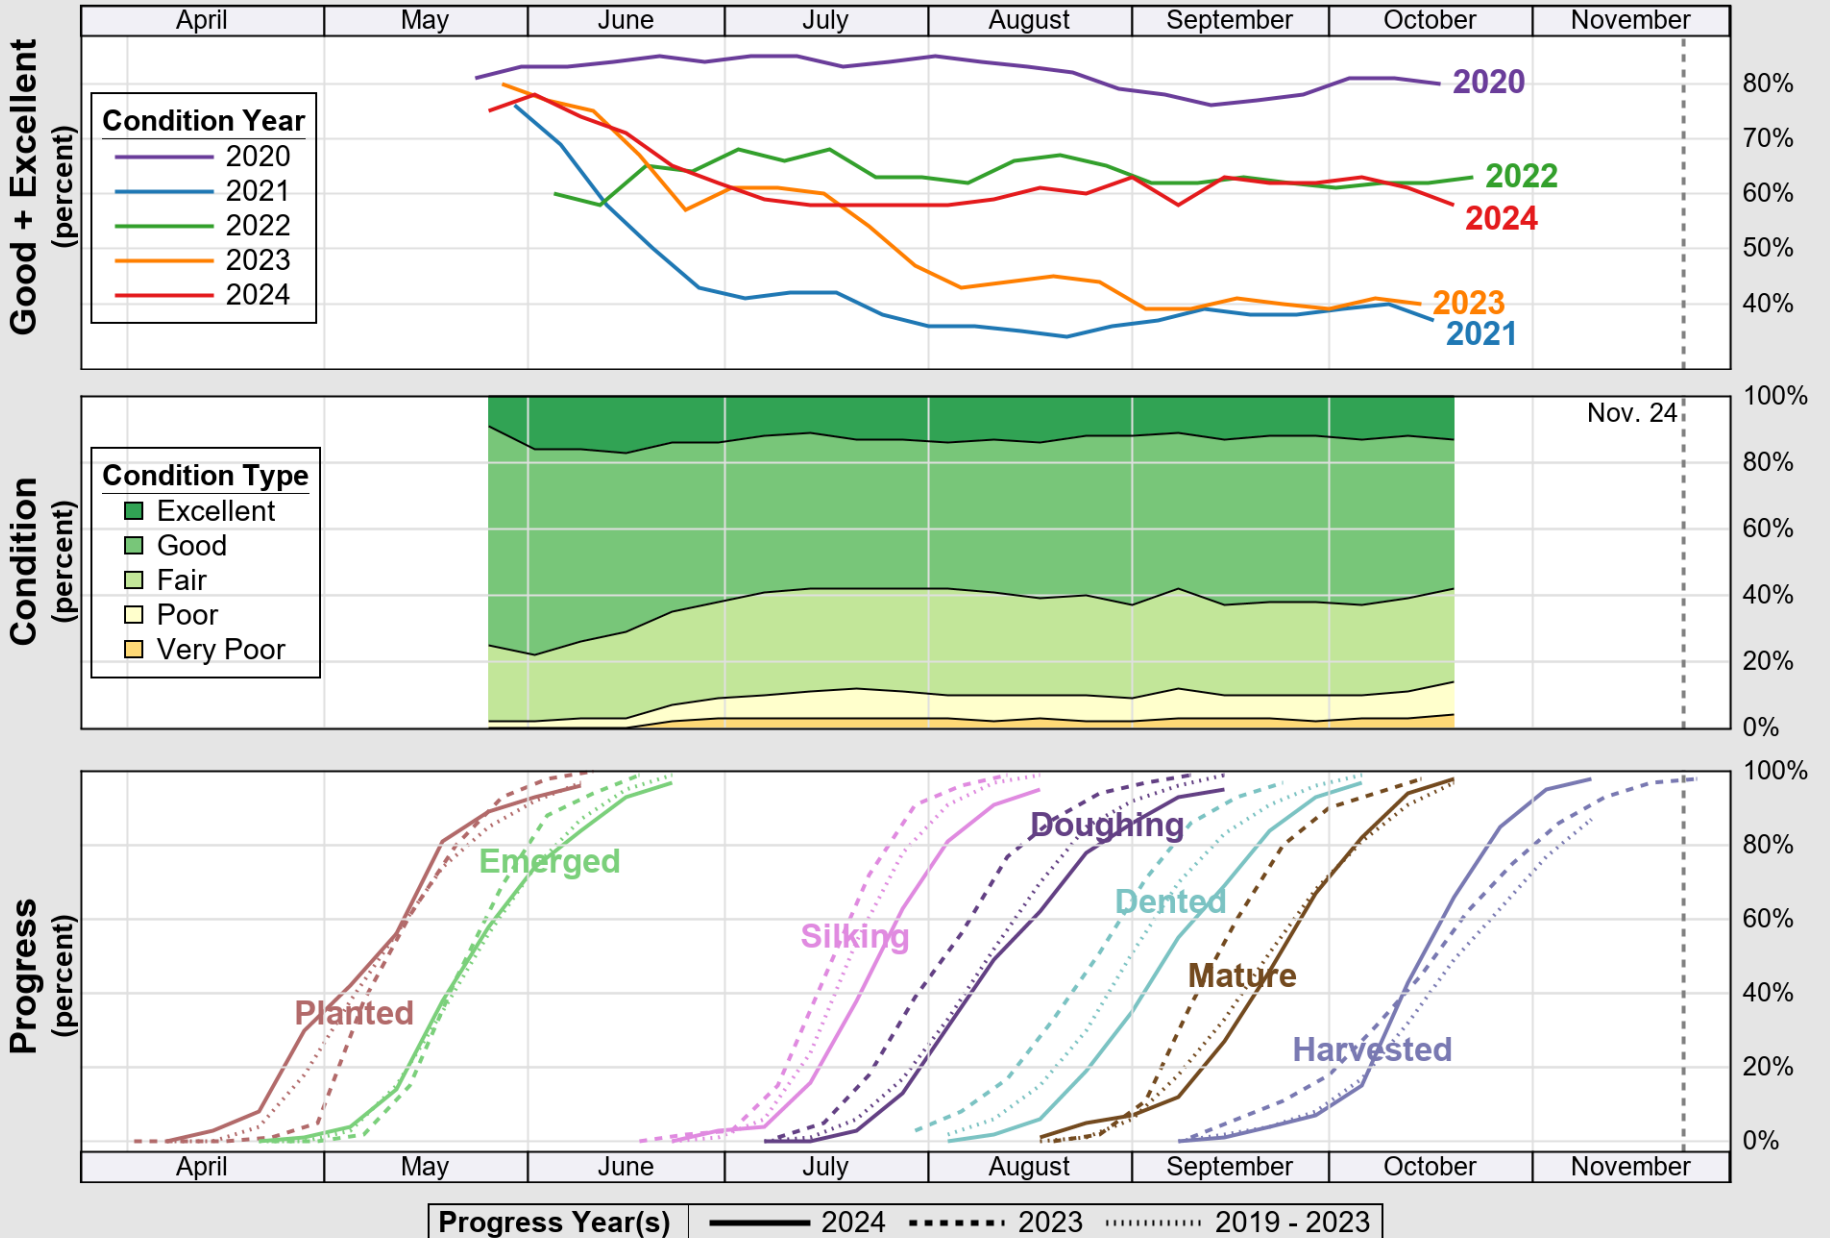

USDA

Crop Progress and Condition: Barley in Minnesota , 2024

NASS

Source: National Agricultural Statistics Service (NASS), Crop Progress Report

USDA

Crop Progress and Condition: Corn in Minnesota , 2024

NASS

Source: National Agricultural Statistics Service (NASS), Crop Progress Report

USDA

Crop Progress and Condition: Oats in Minnesota , 2024

NASS

Source: National Agricultural Statistics Service (NASS), Crop Progress Report

USDA

Crop Progress and Condition: Pasture and Range in Minnesota, 2024

NASS

Source: National Agricultural Statistics Service (NASS), Crop Progress Report

USDA

Crop Progress and Condition: Soybeans in Minnesota , 2024

NASS

Source: National Agricultural Statistics Service (NASS), Crop Progress Report

USDA

Crop Progress and Condition: Spring Wheat in Minnesota , 2024

NASS

Source: National Agricultural Statistics Service (NASS), Crop Progress Report