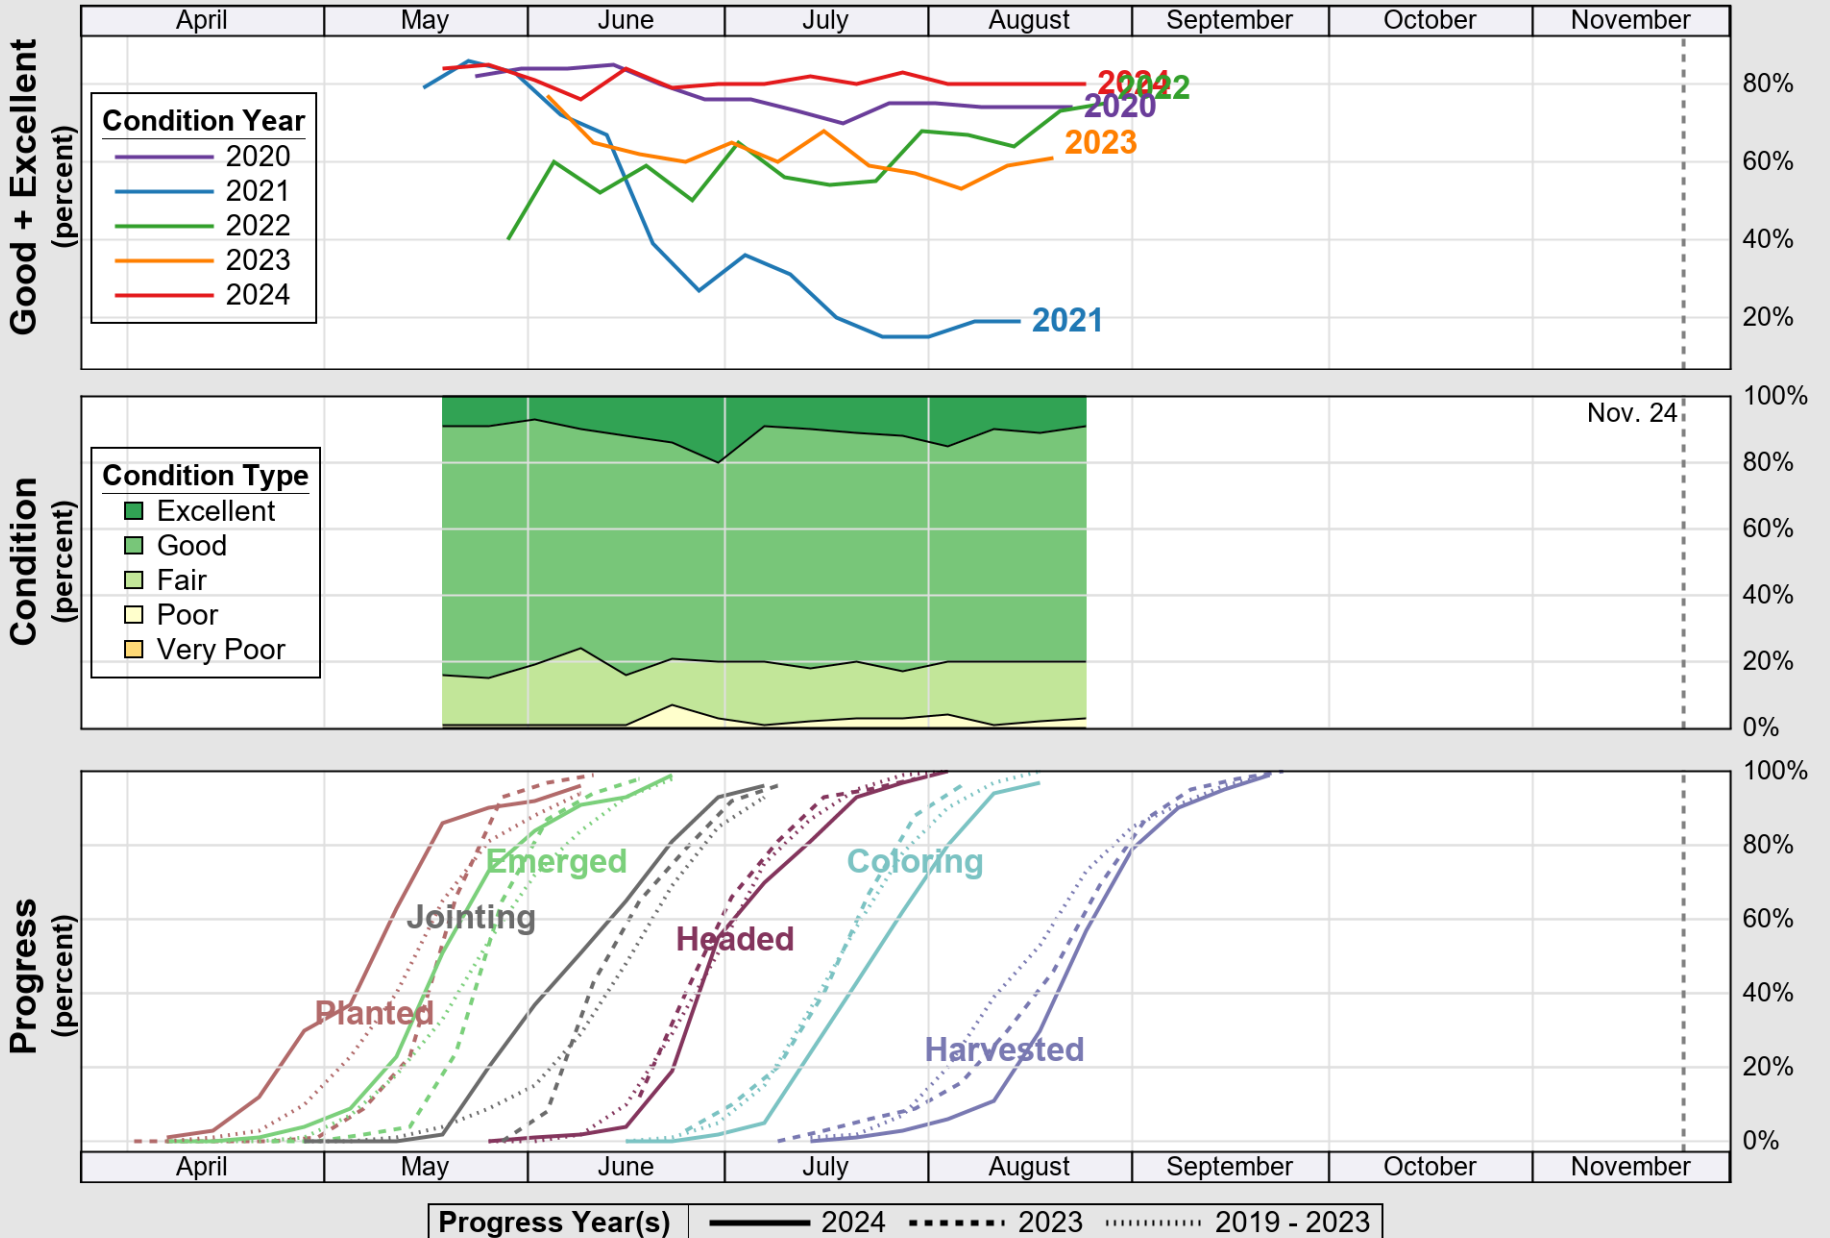

USDA

Crop Progress and Condition: Barley in Minnesota , 2024

NASS

Source: National Agricultural Statistics Service (NASS), Crop Progress Report

USDA

Crop Progress and Condition: Corn in Minnesota , 2024

NASS

Source: National Agricultural Statistics Service (NASS), Crop Progress Report

USDA

Crop Progress and Condition: Oats in Minnesota , 2024

NASS

Source: National Agricultural Statistics Service (NASS), Crop Progress Report

USDA

Crop Progress and Condition: Pasture and Range in Minnesota, 2024

NASS

Source: National Agricultural Statistics Service (NASS), Crop Progress Report

USDA

Crop Progress and Condition: Soybeans in Minnesota , 2024