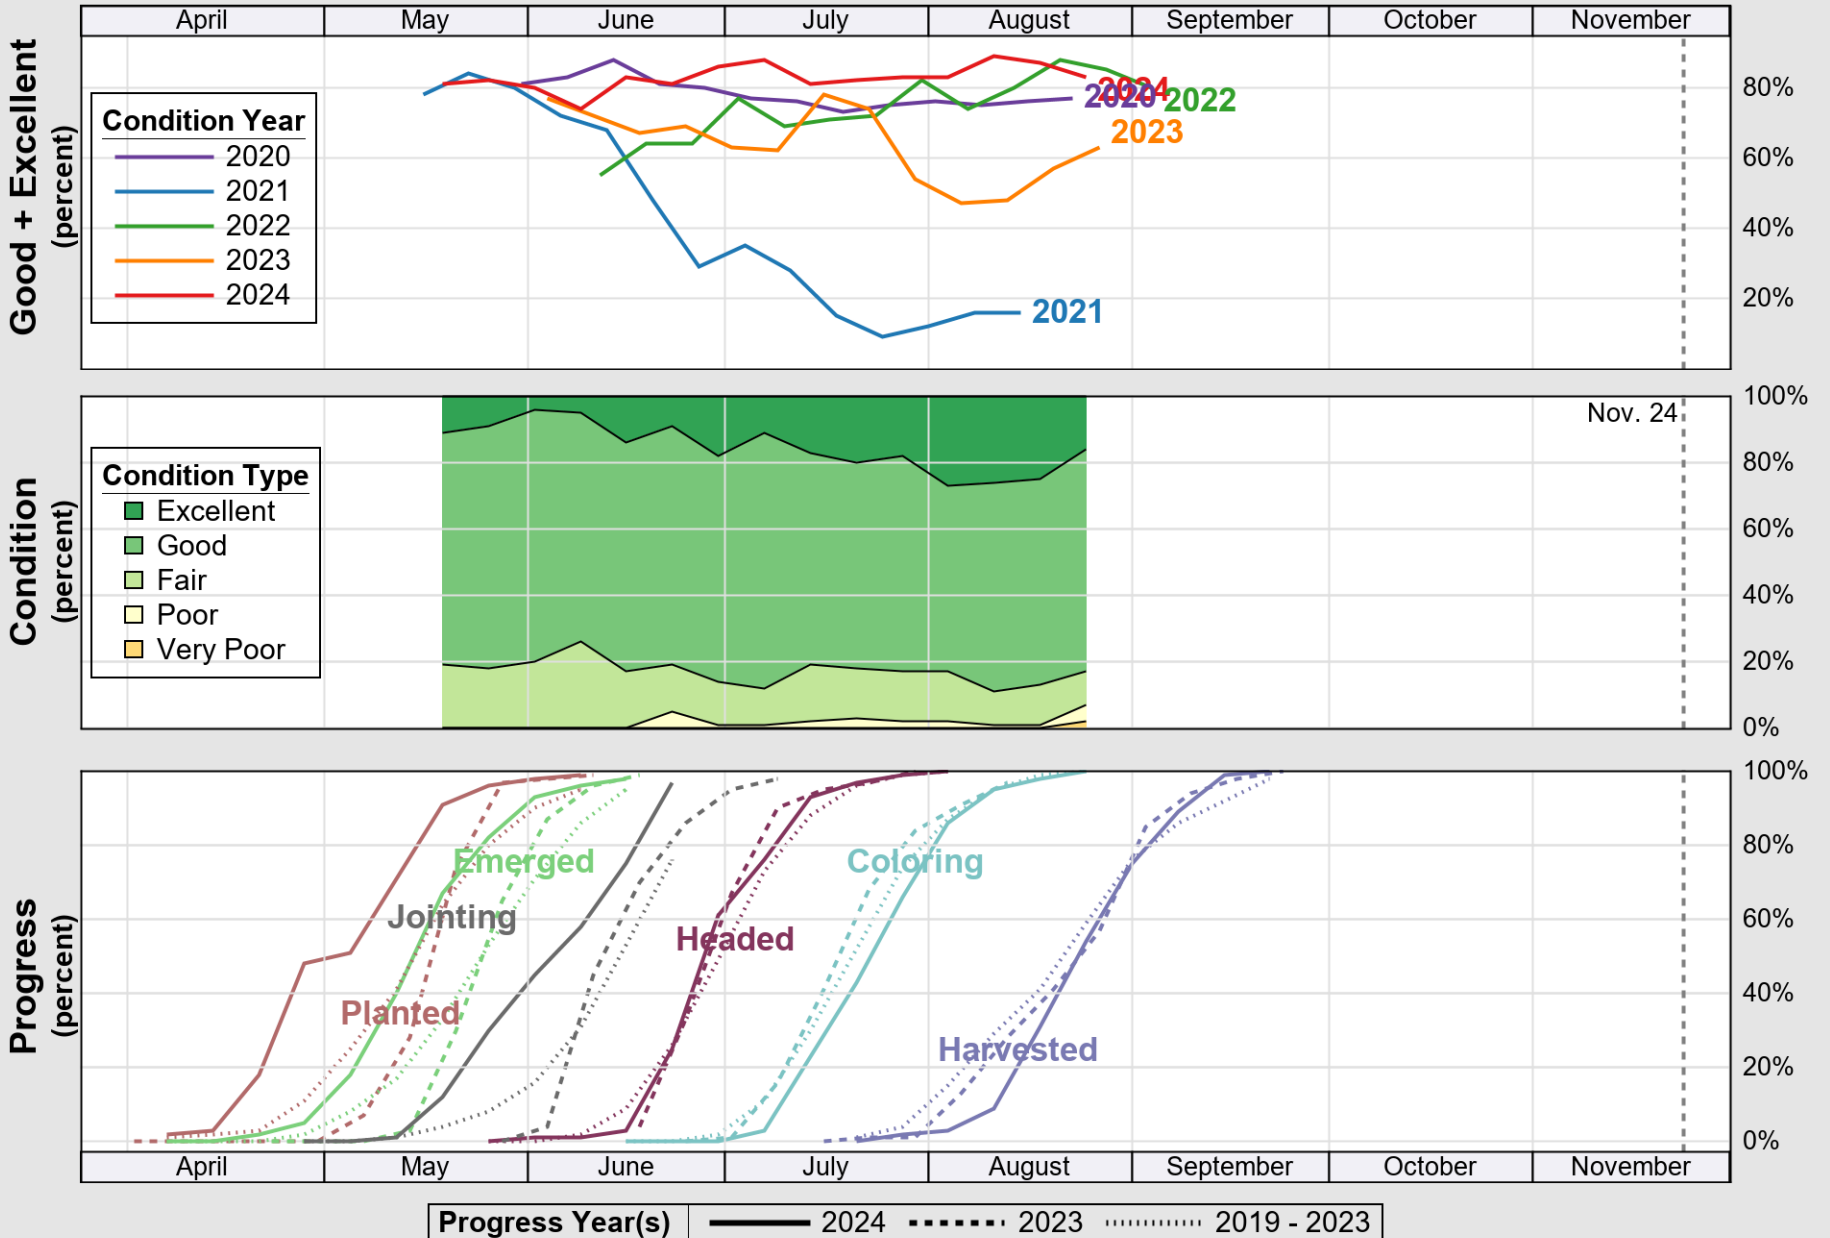

USDA

Crop Progress and Condition: Pasture and Range in Minnesota, 2024

NASS

Source: National Agricultural Statistics Service (NASS), Crop Progress Report

USDA

Crop Progress and Condition: Soybeans in Minnesota , 2024

NASS

Source: National Agricultural Statistics Service (NASS), Crop Progress Report

USDA

Crop Progress and Condition: Spring Wheat in Minnesota , 2024

NASS

Source: National Agricultural Statistics Service (NASS), Crop Progress Report

USDA

Crop Progress and Condition: Sugar Beets in Minnesota , 2024

NASS

Source: National Agricultural Statistics Service (NASS), Crop Progress Report

USDA

Crop Progress and Condition: Sunflower in Minnesota , 2024