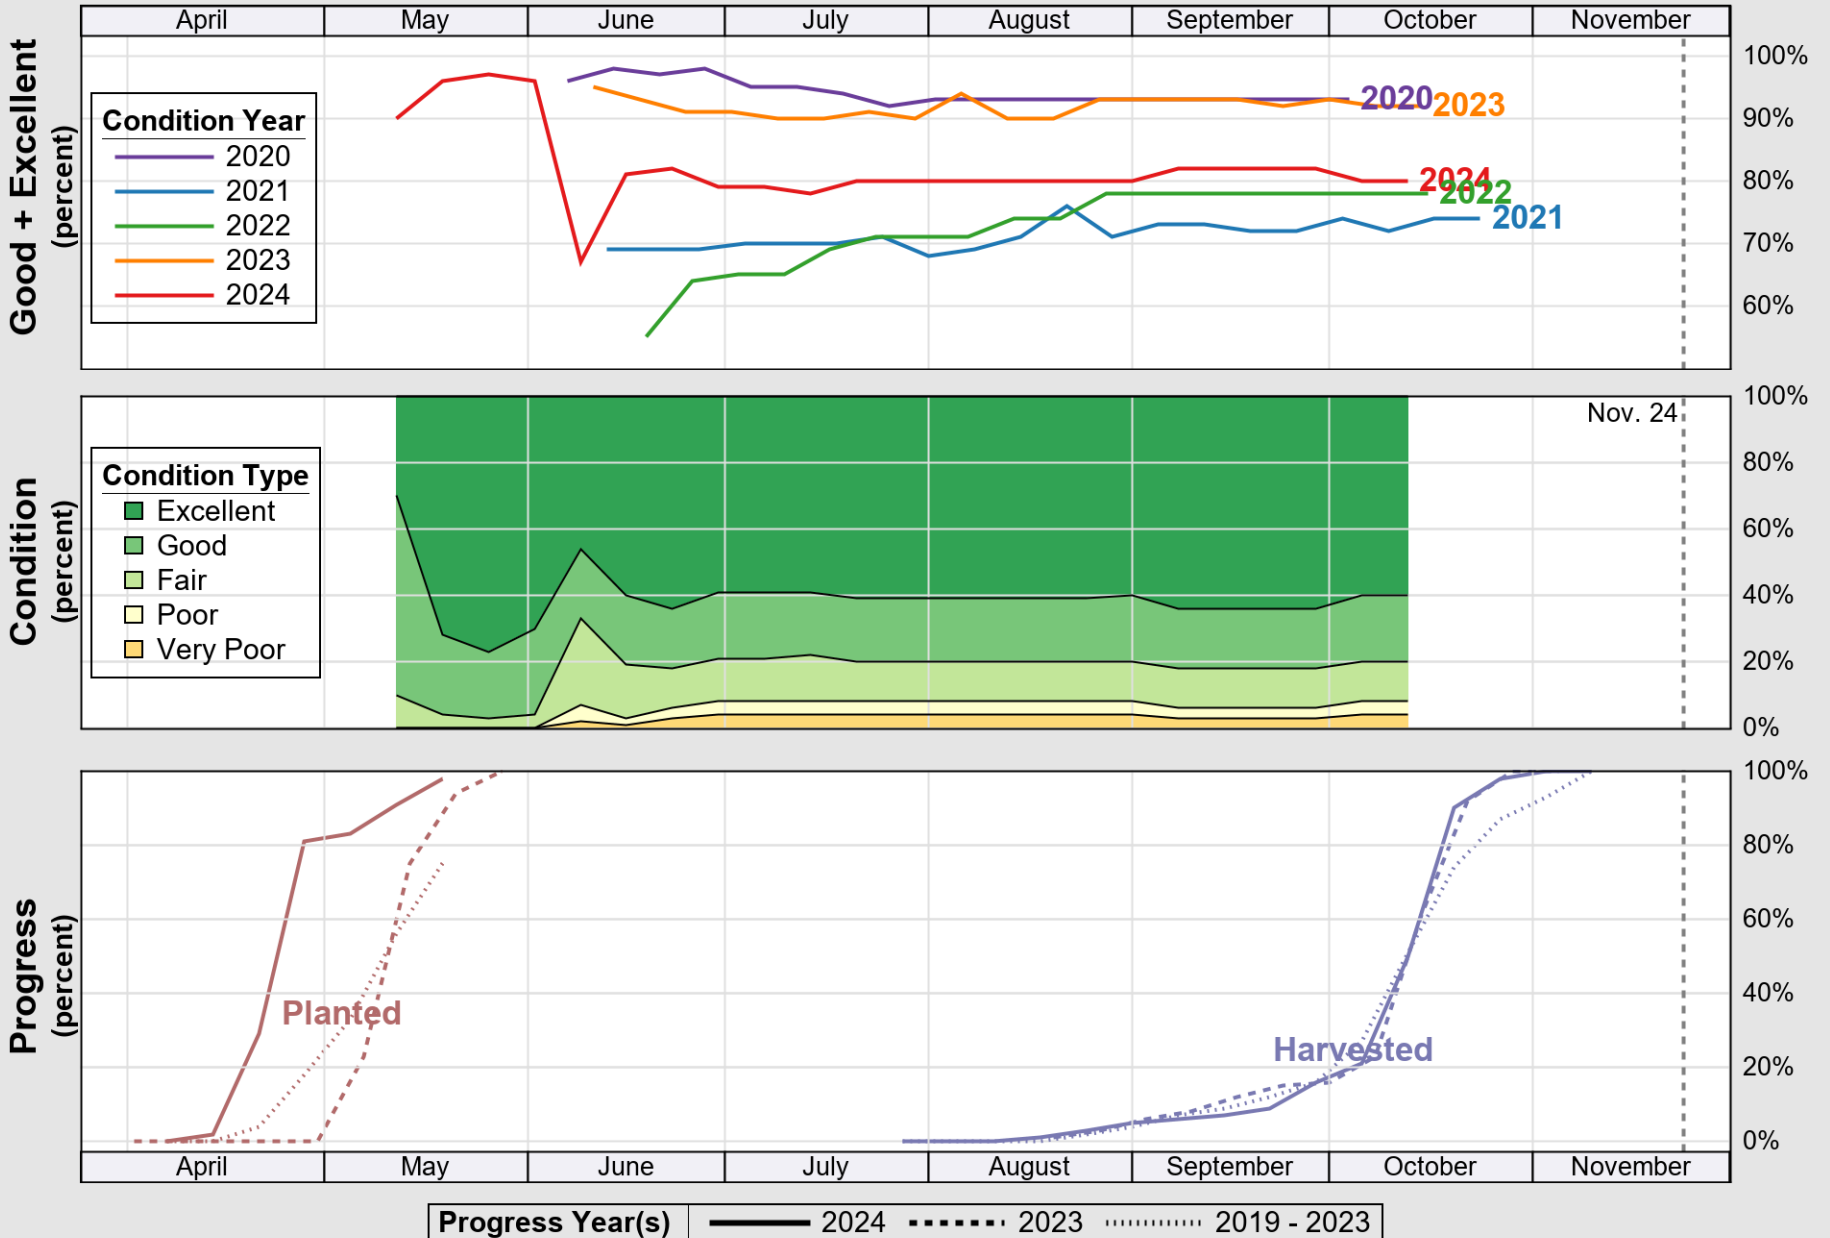

USDA

Crop Progress and Condition: Pasture and Range in Minnesota, 2024

NASS

Source: National Agricultural Statistics Service (NASS), Crop Progress Report

USDA

Crop Progress and Condition: Soybeans in Minnesota , 2024

NASS

Source: National Agricultural Statistics Service (NASS), Crop Progress Report

USDA

Crop Progress and Condition: Spring Wheat in Minnesota , 2024

NASS

Source: National Agricultural Statistics Service (NASS), Crop Progress Report

USDA

Crop Progress and Condition: Sugar Beets in Minnesota , 2024

NASS

Source: National Agricultural Statistics Service (NASS), Crop Progress Report

USDA

Crop Progress and Condition: Sunflower in Minnesota , 2024