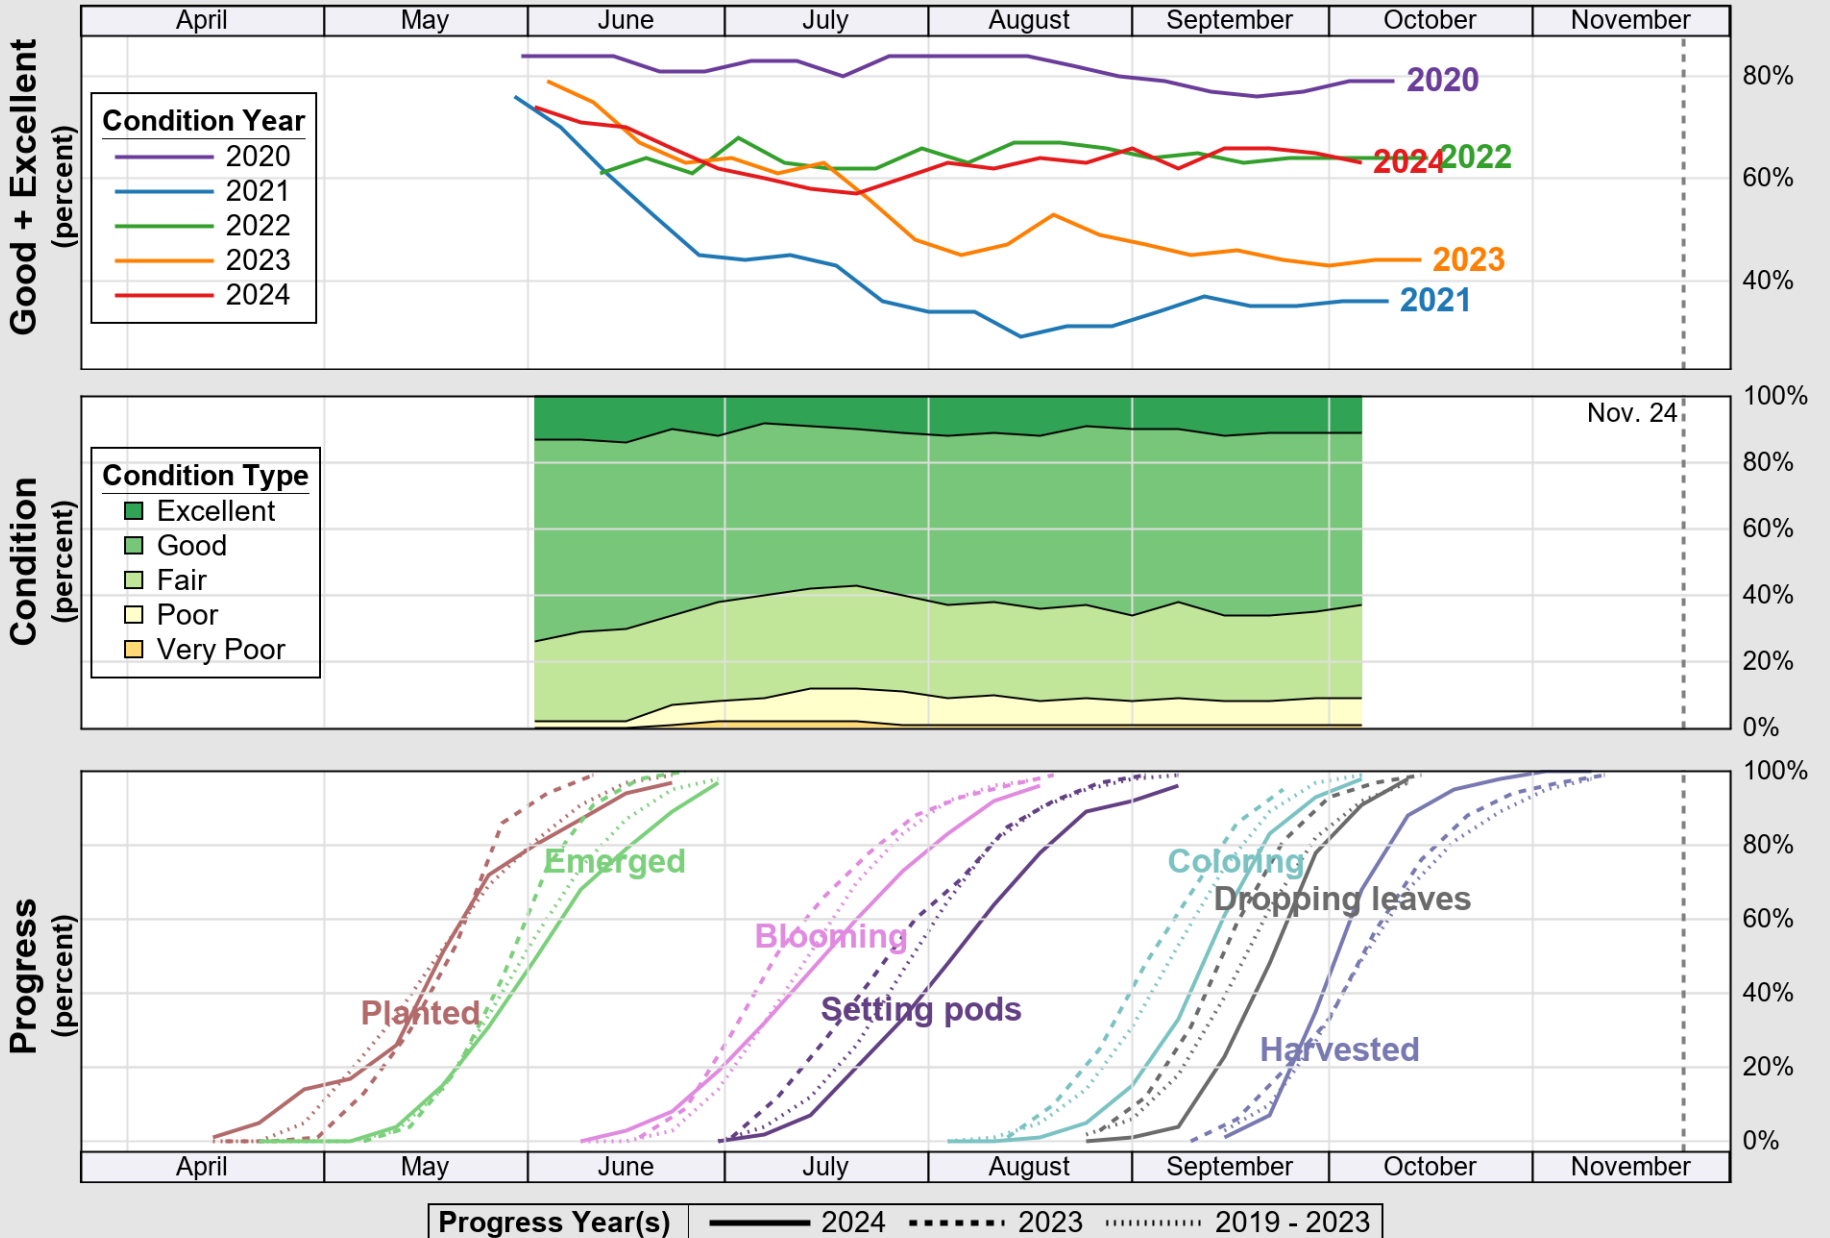

Source: National Agricultural Statistics Service (NASS), Crop Progress Report

USDA

Crop Progress and Condition: Oats in Minnesota , 2024

NASS

Source: National Agricultural Statistics Service (NASS), Crop Progress Report

USDA

Crop Progress and Condition: Pasture and Range in Minnesota, 2024

NASS

Source: National Agricultural Statistics Service (NASS), Crop Progress Report

USDA

Crop Progress and Condition: Soybeans in Minnesota , 2024

NASS

Source: National Agricultural Statistics Service (NASS), Crop Progress Report

USDA

Crop Progress and Condition: Spring Wheat in Minnesota , 2024

NASS

Source: National Agricultural Statistics Service (NASS), Crop Progress Report

USDA

Crop Progress and Condition: Sugar Beets in Minnesota , 2024

NASS

Source: National Agricultural Statistics Service (NASS), Crop Progress Report

USDA

Crop Progress and Condition: Sunflower in Minnesota , 2024