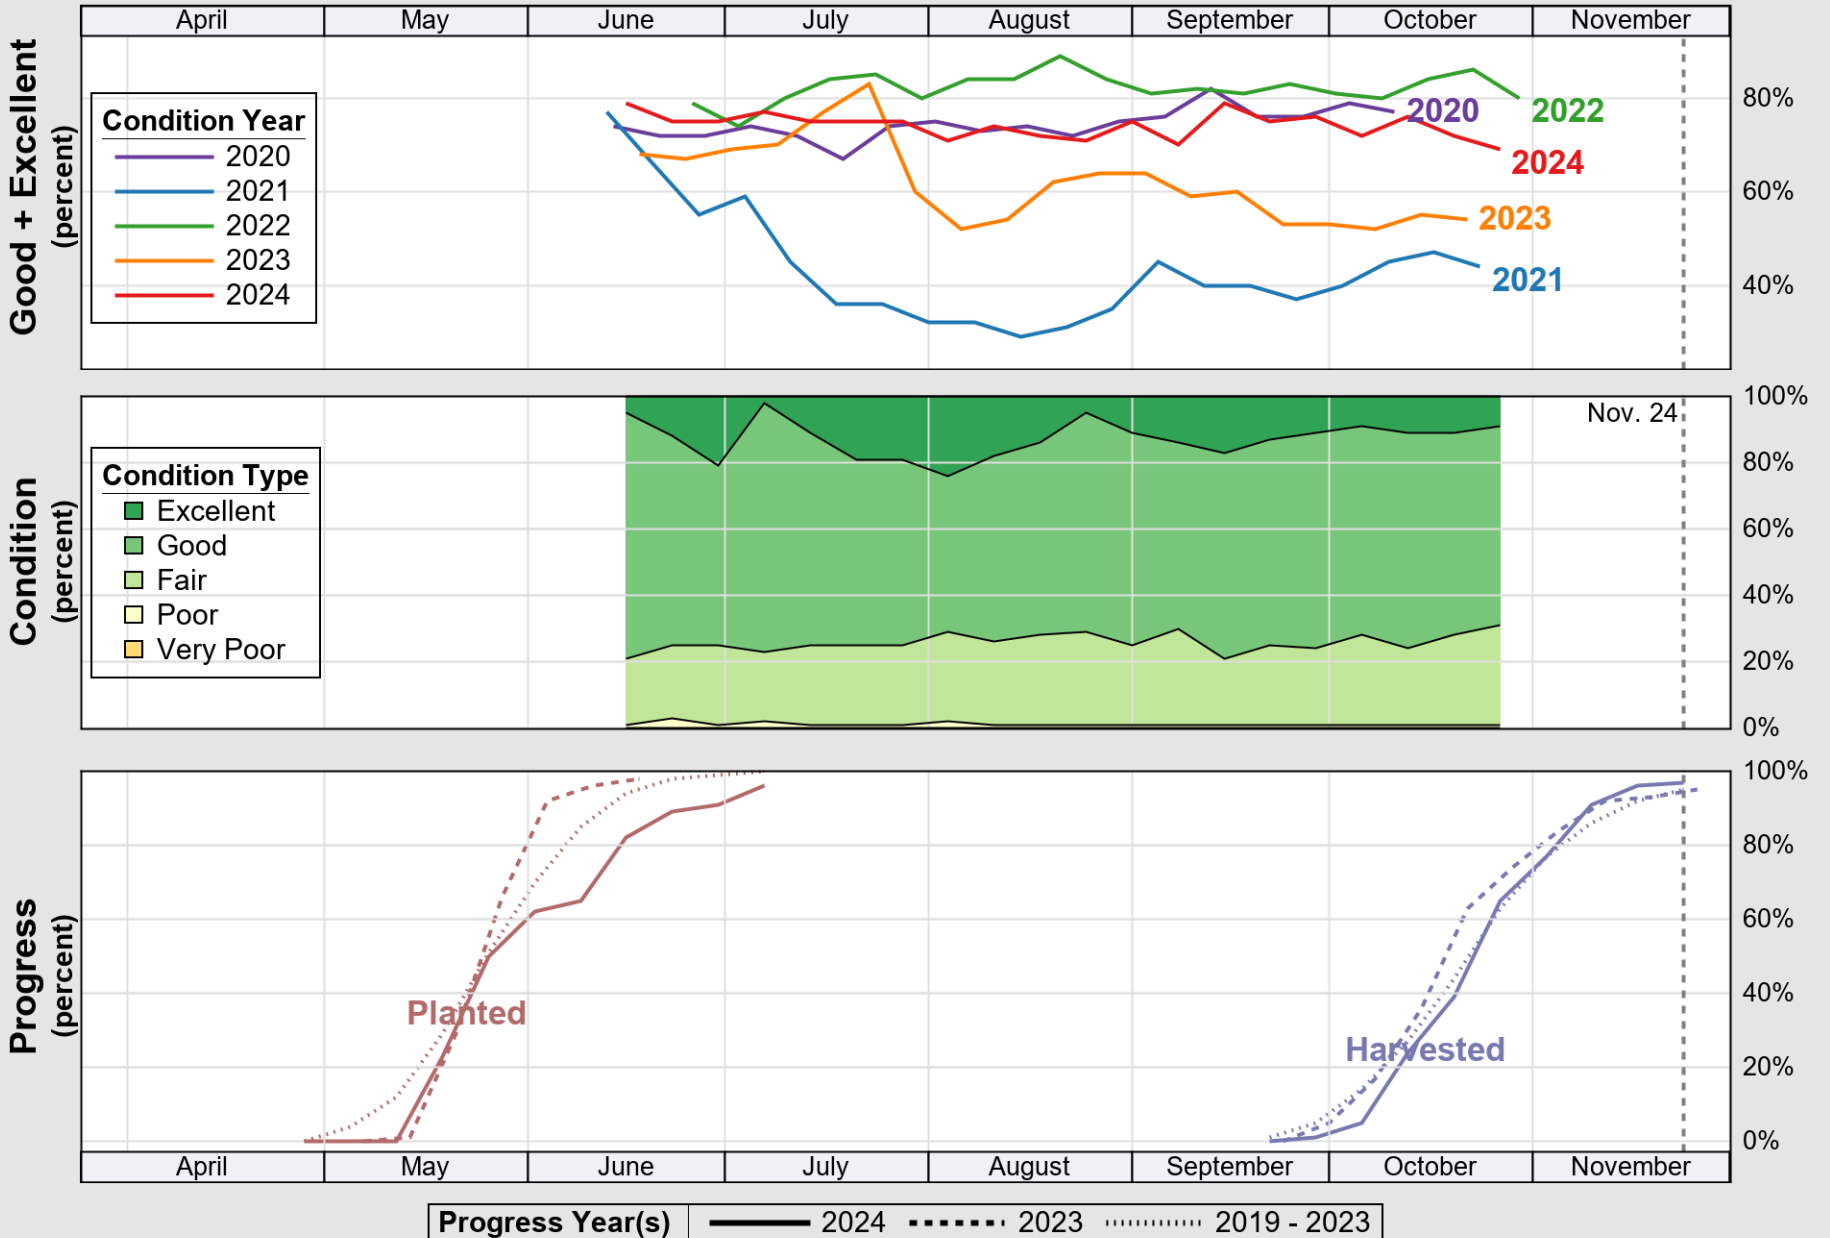

NASS

Source: National Agricultural Statistics Service (NASS), Crop Progress Report

USDA

Crop Progress and Condition: Spring Wheat in Minnesota , 2024

NASS

Source: National Agricultural Statistics Service (NASS), Crop Progress Report

USDA

Crop Progress and Condition: Sugar Beets in Minnesota , 2024

NASS

Source: National Agricultural Statistics Service (NASS), Crop Progress Report

USDA

Crop Progress and Condition: Sunflower in Minnesota , 2024

NASS

Source: National Agricultural Statistics Service (NASS), Crop Progress Report