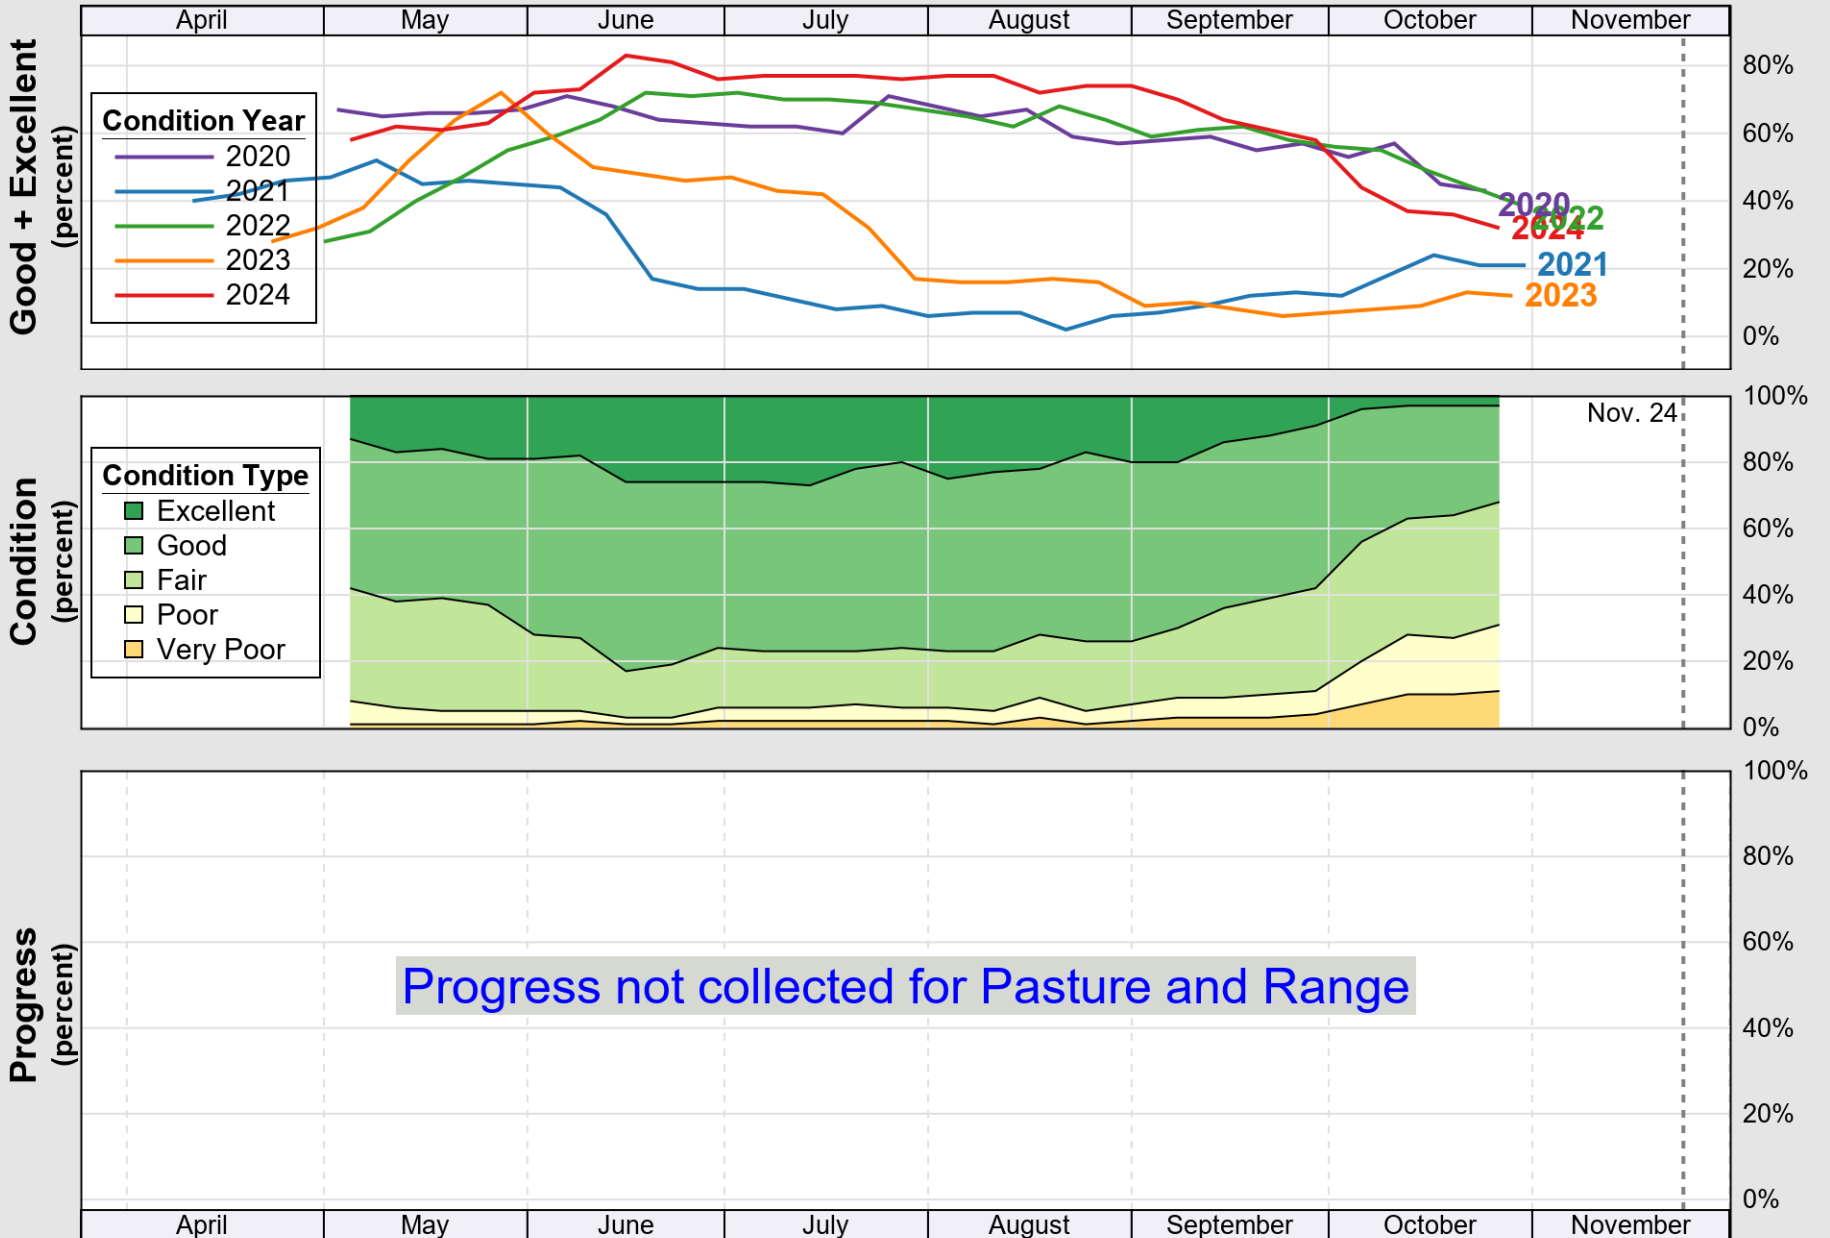

USDA

Crop Progress and Condition: Barley in Minnesota , 2024

NASS

Source: National Agricultural Statistics Service (NASS), Crop Progress Report

USDA

Crop Progress and Condition: Corn in Minnesota , 2024

NASS

Source: National Agricultural Statistics Service (NASS), Crop Progress Report

USDA

Crop Progress and Condition: Oats in Minnesota , 2024

NASS

Source: National Agricultural Statistics Service (NASS), Crop Progress Report

USDA

Crop Progress and Condition: Pasture and Range in Minnesota, 2024

NASS

Source: National Agricultural Statistics Service (NASS), Crop Progress Report

USDA

Crop Progress and Condition: Soybeans in Minnesota , 2024

NASS

Source: National Agricultural Statistics Service (NASS), Crop Progress Report

USDA

Crop Progress and Condition: Spring Wheat in Minnesota , 2024

NASS

Source: National Agricultural Statistics Service (NASS), Crop Progress Report