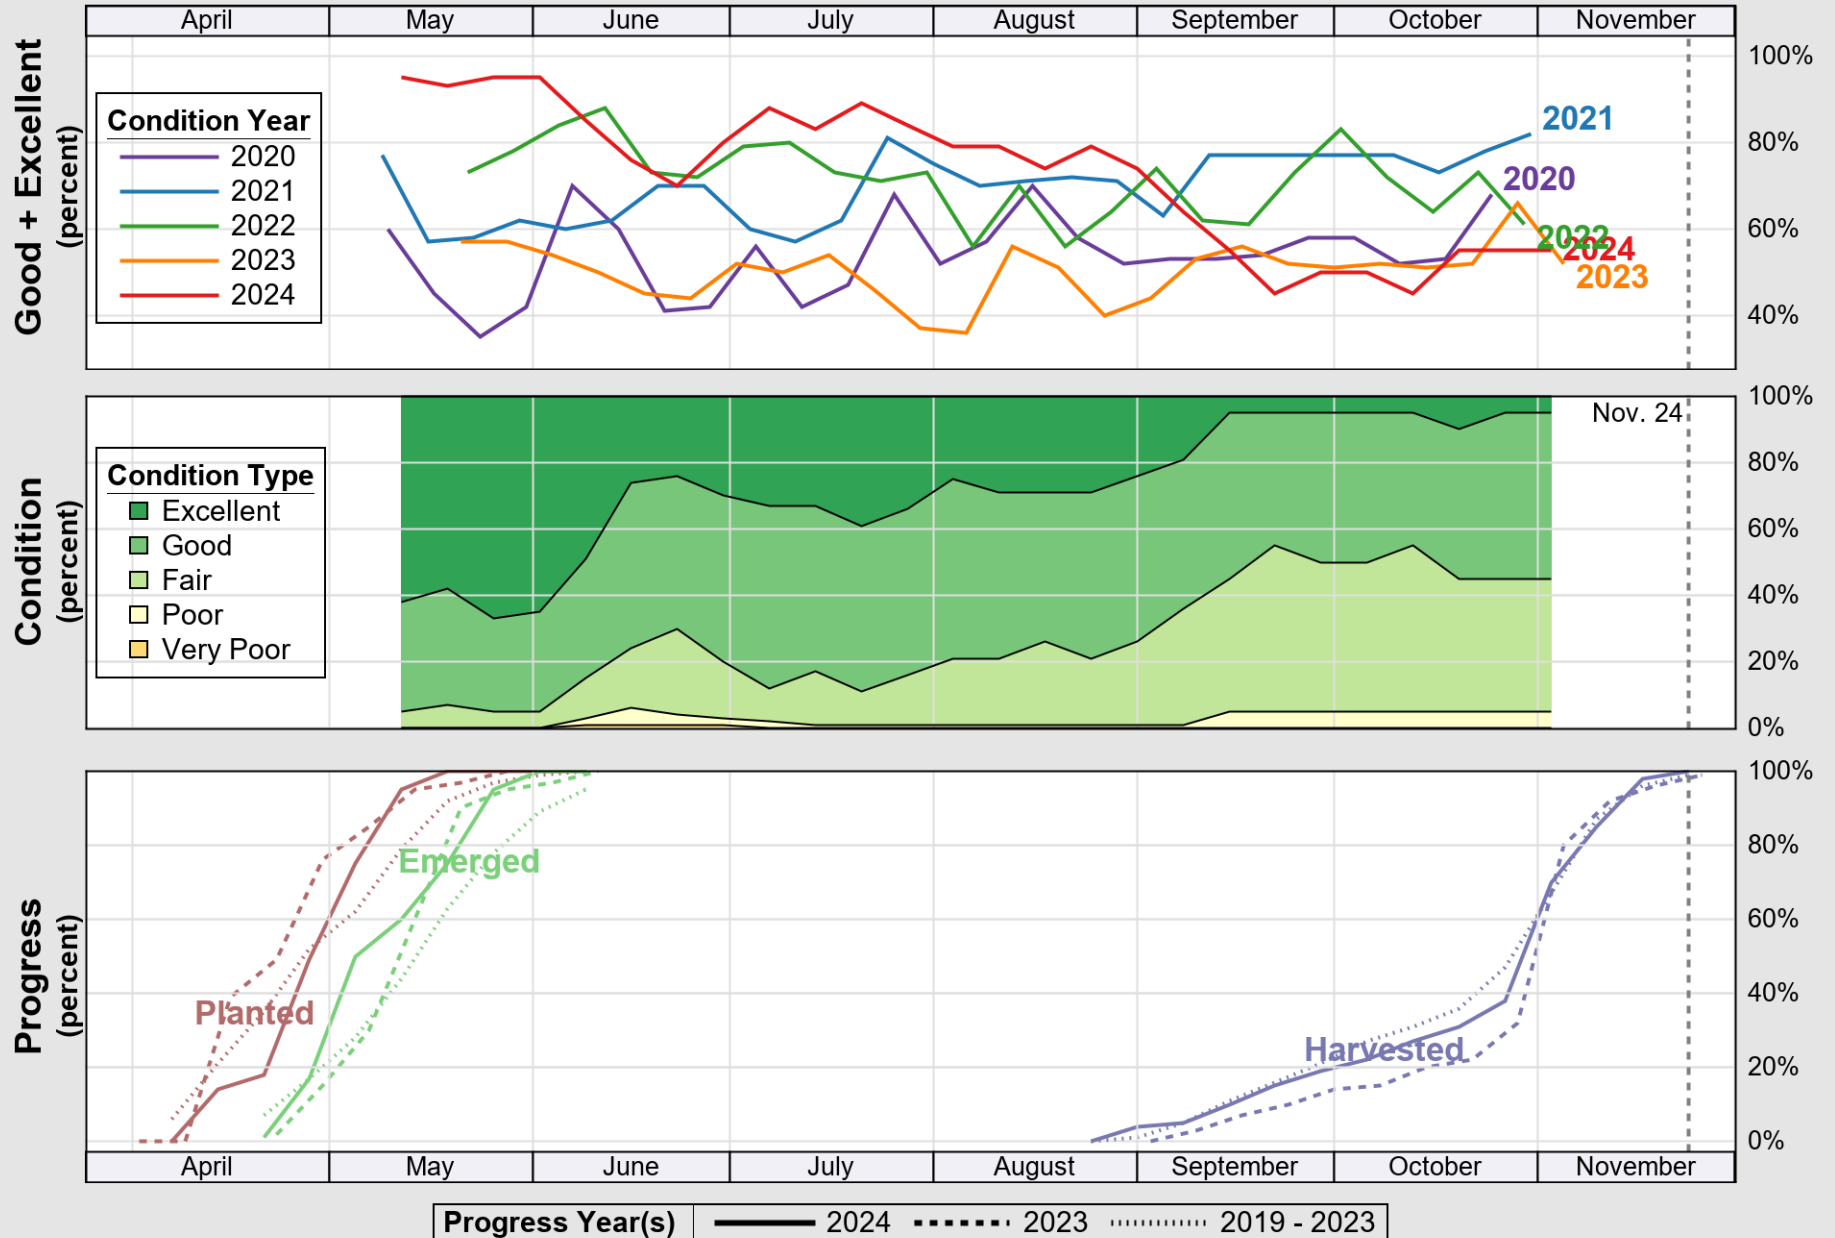

USDA

Crop Progress and Condition: Corn in Michigan , 2024

NASS

Source: National Agricultural Statistics Service (NASS), Crop Progress Report

USDA

Crop Progress and Condition: Oats in Michigan , 2024

NASS

Source: National Agricultural Statistics Service (NASS), Crop Progress Report

USDA

Crop Progress and Condition: Pasture and Range in Michigan , 2024

NASS

Source: National Agricultural Statistics Service (NASS), Crop Progress Report

USDA

Crop Progress and Condition: Soybeans in Michigan , 2024

NASS

Source: National Agricultural Statistics Service (NASS), Crop Progress Report

USDA

Crop Progress and Condition: Sugar Beets in Michigan , 2024

NASS

Source: National Agricultural Statistics Service (NASS), Crop Progress Report

USDA

Crop Progress and Condition: Winter Wheat in Michigan , 2024

NASS

Source: National Agricultural Statistics Service (NASS), Crop Progress Report