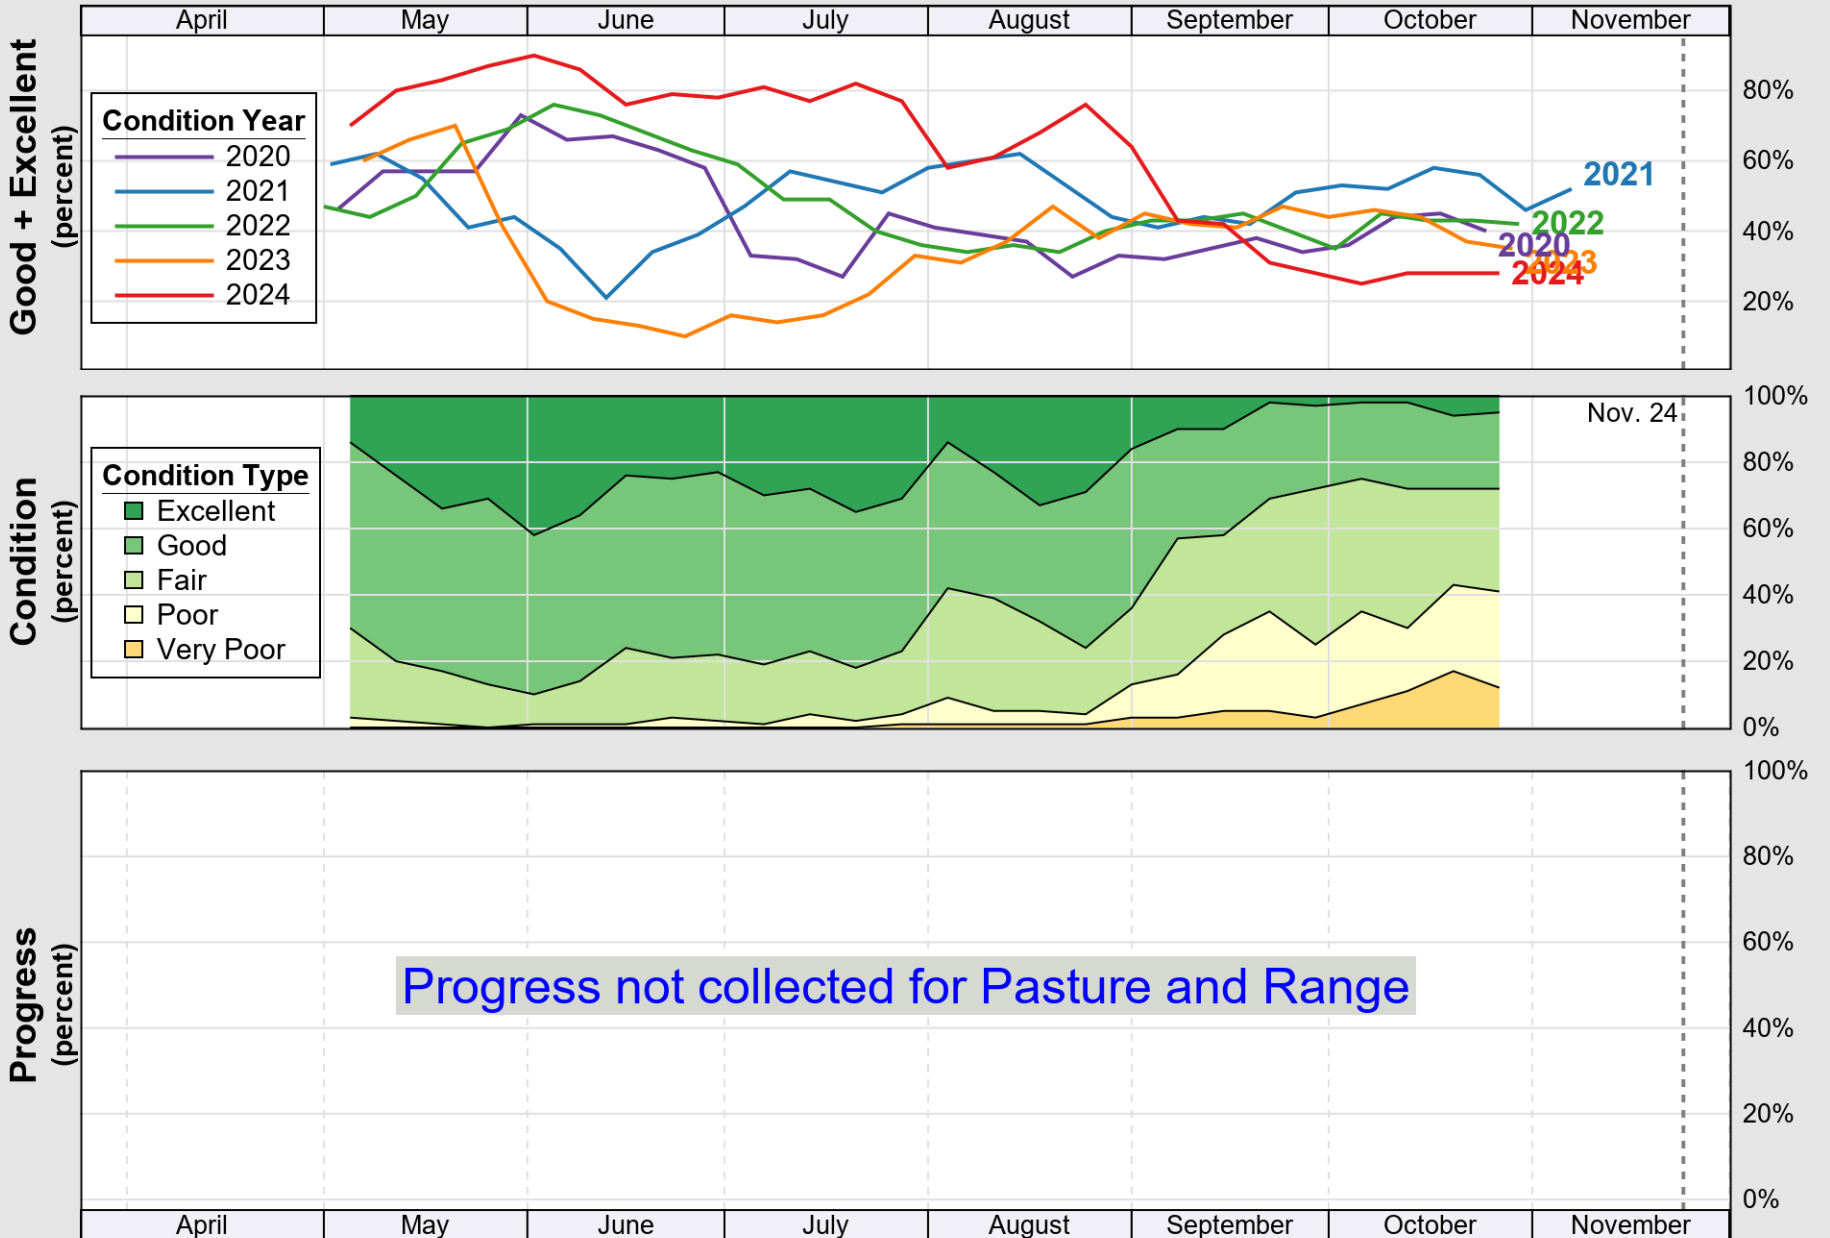

USDA

Crop Progress and Condition: Corn in Michigan , 2024

NASS

Source: National Agricultural Statistics Service (NASS), Crop Progress Report

USDA

Crop Progress and Condition: Oats in Michigan , 2024

NASS

Source: National Agricultural Statistics Service (NASS), Crop Progress Report

USDA

Crop Progress and Condition: Pasture and Range in Michigan , 2024

NASS

Source: National Agricultural Statistics Service (NASS), Crop Progress Report

USDA

Crop Progress and Condition: Soybeans in Michigan , 2024

NASS

Source: National Agricultural Statistics Service (NASS), Crop Progress Report

USDA

Crop Progress and Condition: Sugar Beets in Michigan , 2024

NASS

Source: National Agricultural Statistics Service (NASS), Crop Progress Report

USDA

Crop Progress and Condition: Winter Wheat in Michigan , 2024

NASS

Source: National Agricultural Statistics Service (NASS), Crop Progress Report