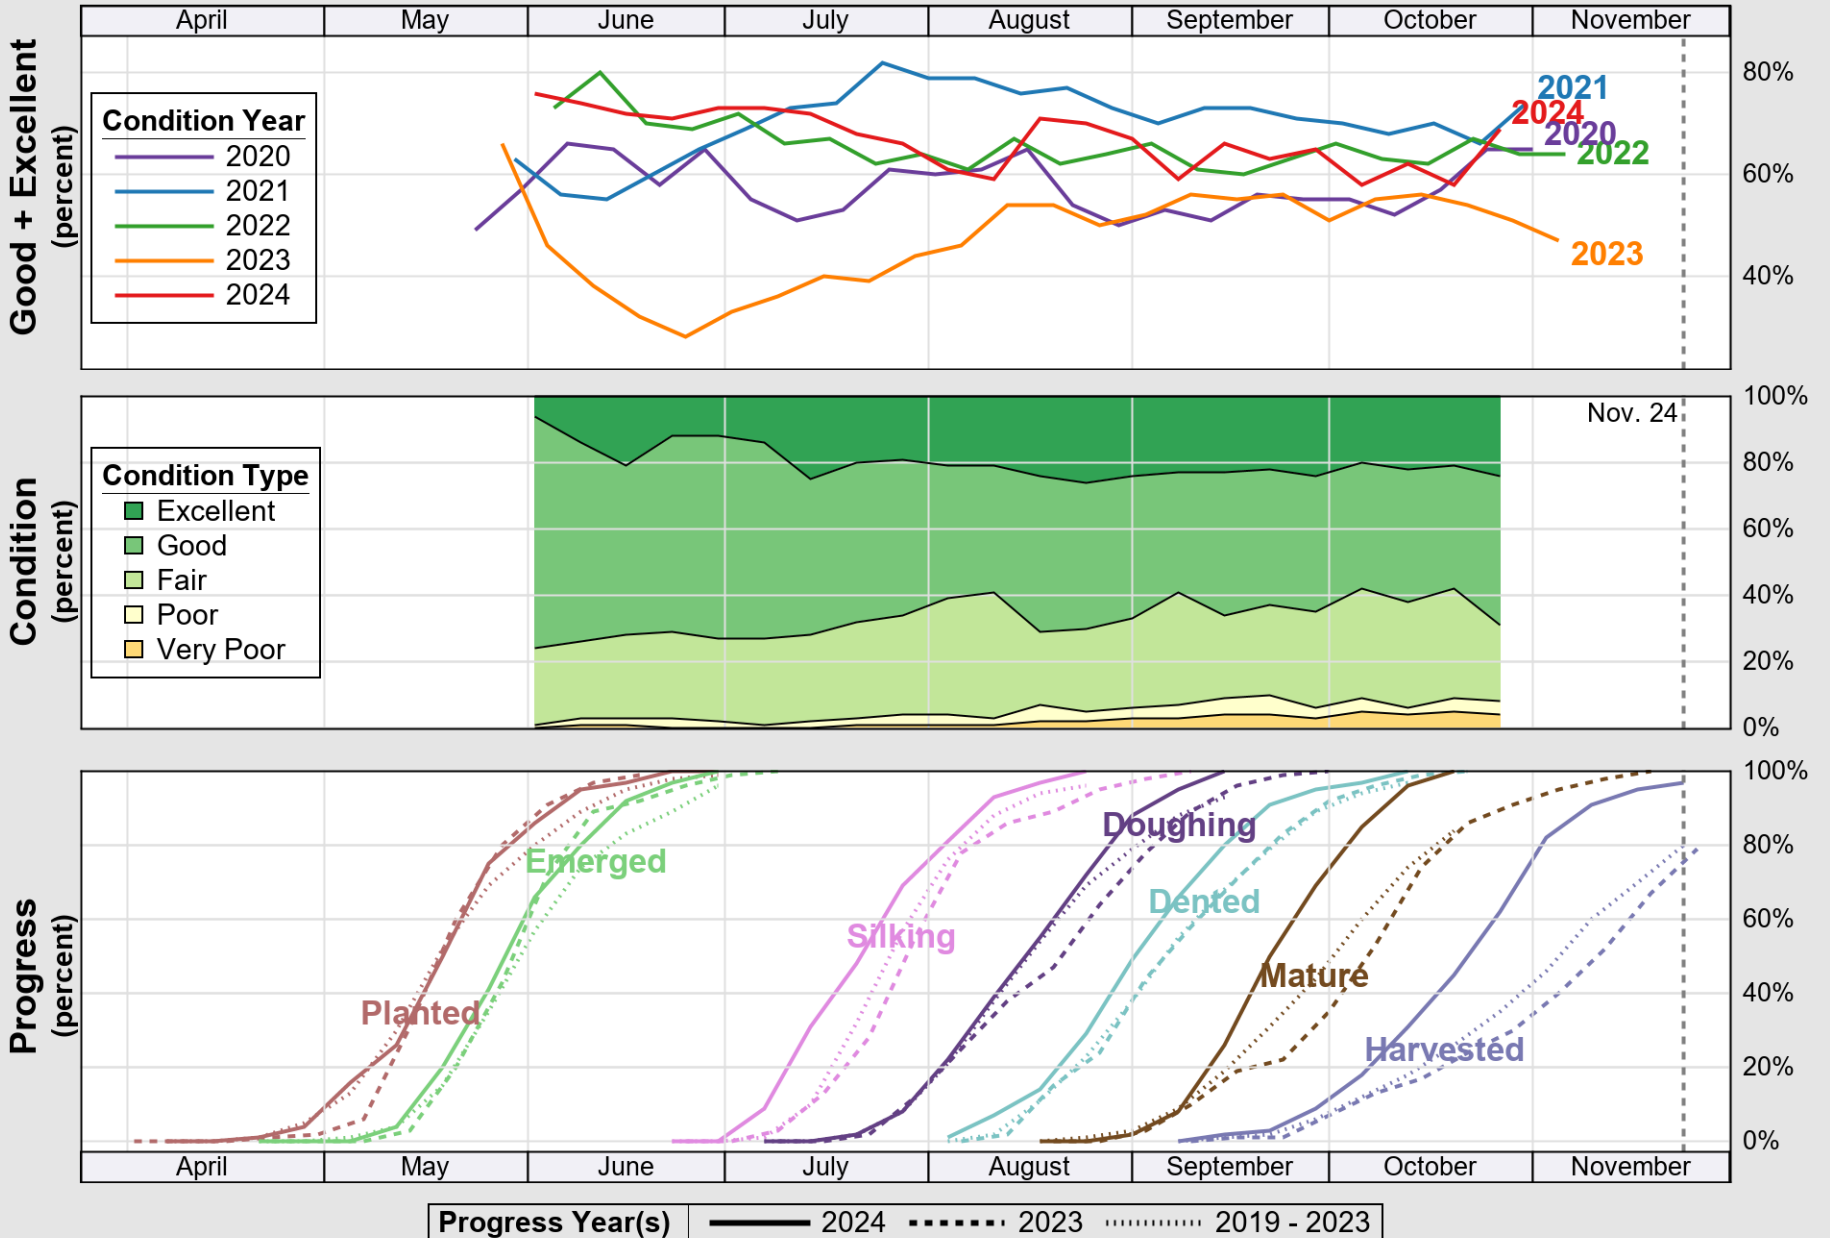

USDA

Crop Progress and Condition: Corn in Michigan , 2024

NASS

Source: National Agricultural Statistics Service (NASS), Crop Progress Report

USDA

Crop Progress and Condition: Oats in Michigan , 2024

NASS

Source: National Agricultural Statistics Service (NASS), Crop Progress Report

USDA

Crop Progress and Condition: Pasture and Range in Michigan , 2024

NASS

Source: National Agricultural Statistics Service (NASS), Crop Progress Report

USDA

Crop Progress and Condition: Soybeans in Michigan , 2024

NASS

Source: National Agricultural Statistics Service (NASS), Crop Progress Report

USDA

Crop Progress and Condition: Sugar Beets in Michigan , 2024

NASS

Source: National Agricultural Statistics Service (NASS), Crop Progress Report

USDA

Crop Progress and Condition: Winter Wheat in Michigan , 2024

NASS

Source: National Agricultural Statistics Service (NASS), Crop Progress Report