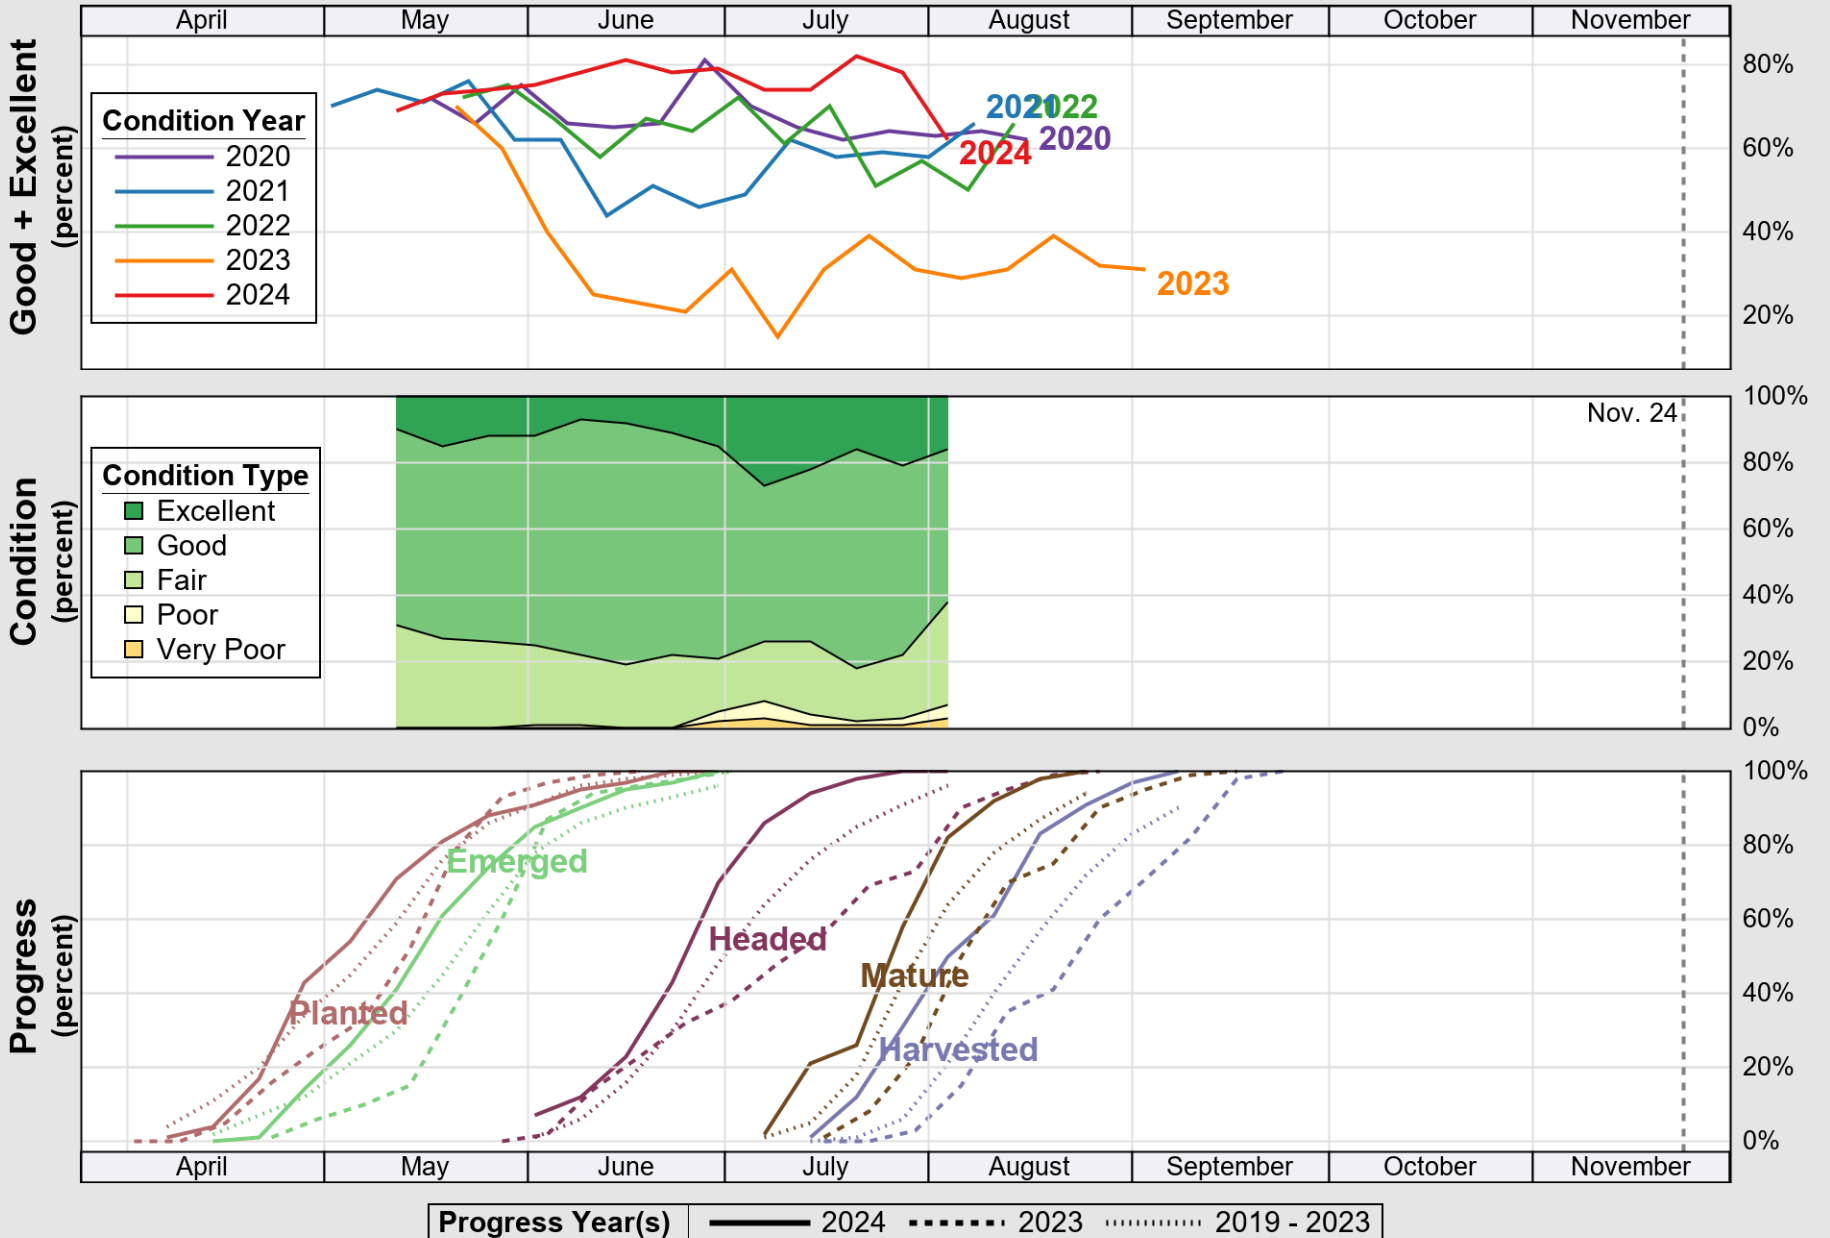

USDA

Crop Progress and Condition: Corn in Michigan , 2024

NASS

Source: National Agricultural Statistics Service (NASS), Crop Progress Report

USDA

Crop Progress and Condition: Oats in Michigan , 2024

NASS

Source: National Agricultural Statistics Service (NASS), Crop Progress Report

USDA

Crop Progress and Condition: Pasture and Range in Michigan , 2024

NASS

Source: National Agricultural Statistics Service (NASS), Crop Progress Report

USDA

Crop Progress and Condition: Soybeans in Michigan , 2024

NASS

Source: National Agricultural Statistics Service (NASS), Crop Progress Report

USDA

Crop Progress and Condition: Sugar Beets in Michigan , 2024

NASS

Source: National Agricultural Statistics Service (NASS), Crop Progress Report

USDA

Crop Progress and Condition: Winter Wheat in Michigan , 2024

NASS

Source: National Agricultural Statistics Service (NASS), Crop Progress Report