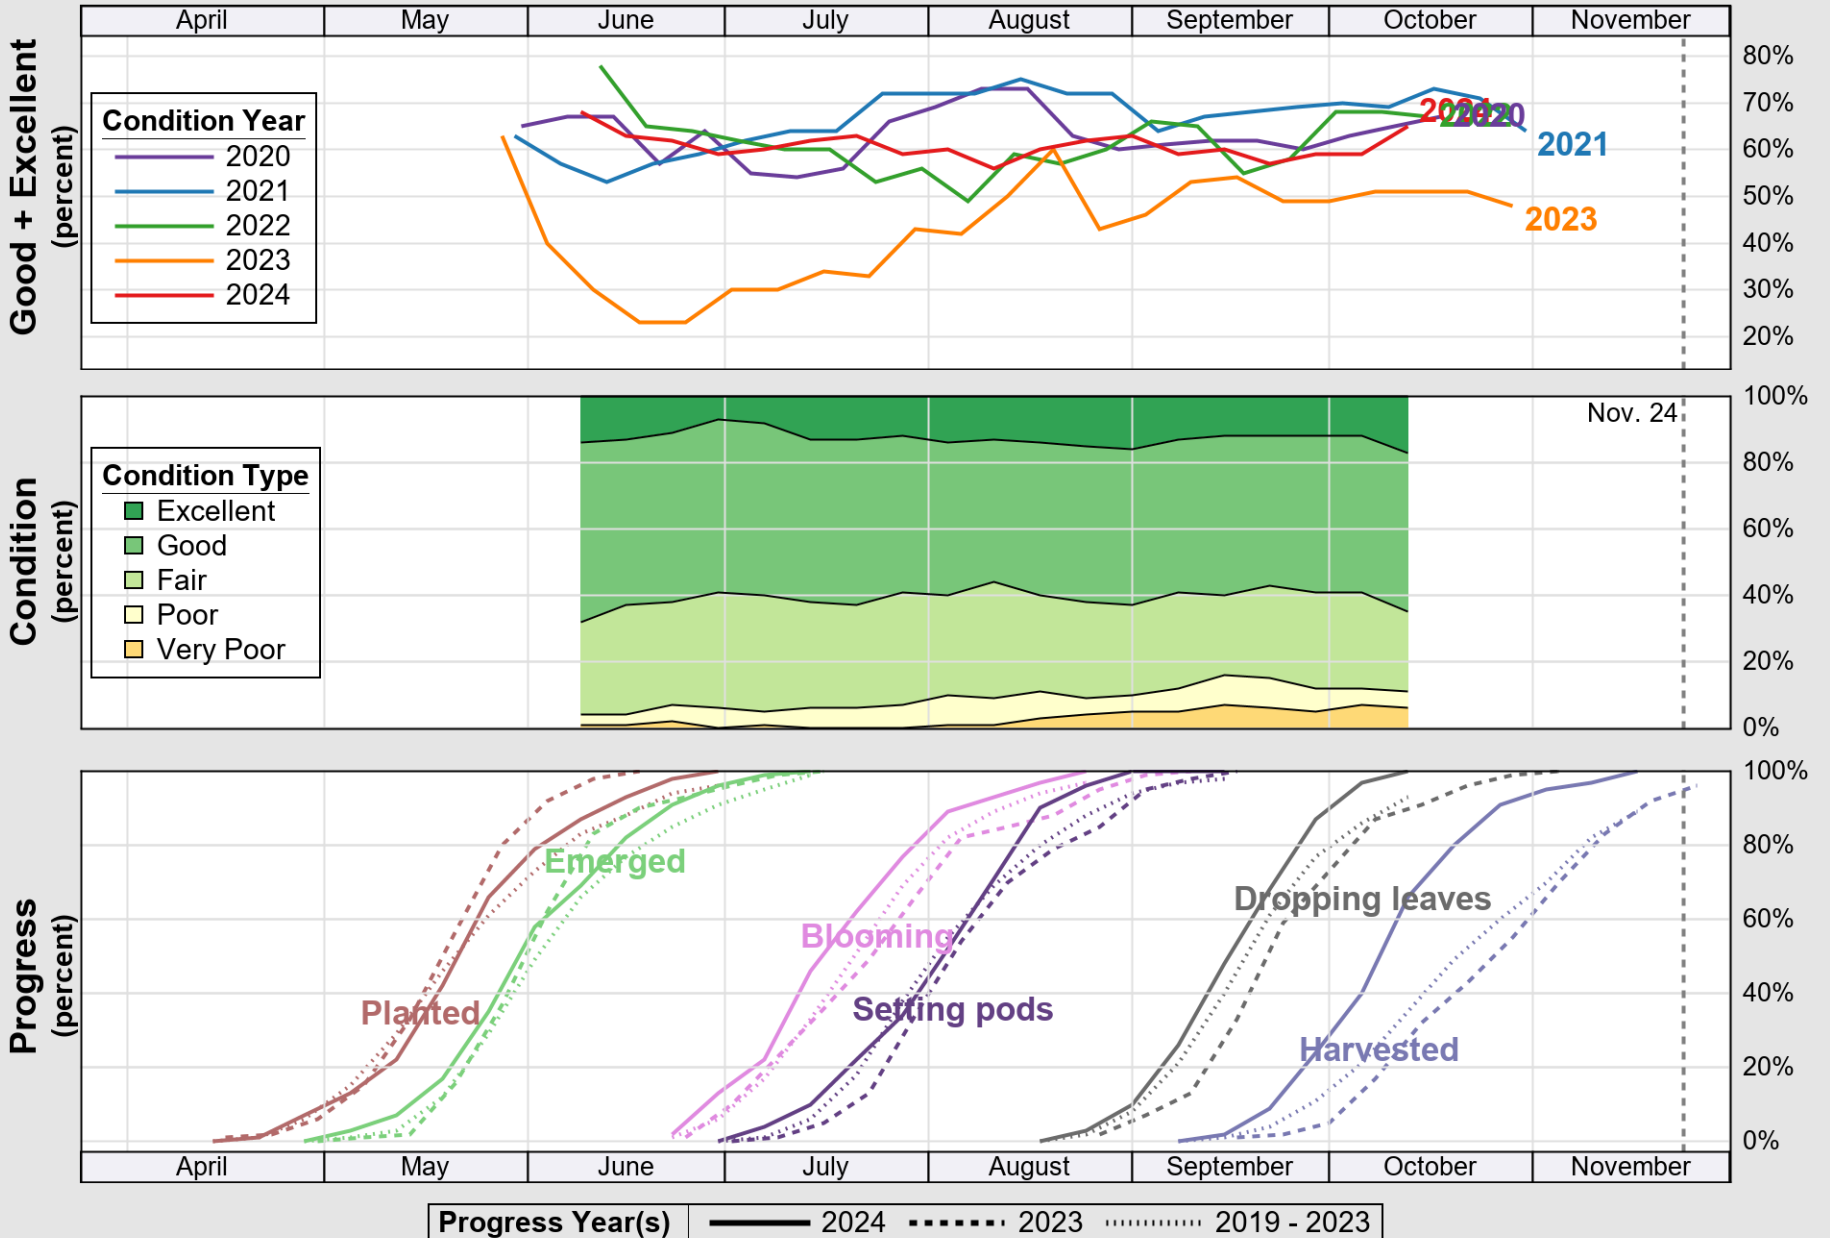

USDA

Crop Progress and Condition: Corn in Michigan , 2024

NASS

Source: National Agricultural Statistics Service (NASS), Crop Progress Report

USDA

Crop Progress and Condition: Oats in Michigan , 2024

NASS

Source: National Agricultural Statistics Service (NASS), Crop Progress Report

USDA

Crop Progress and Condition: Pasture and Range in Michigan , 2024

NASS

Source: National Agricultural Statistics Service (NASS), Crop Progress Report

USDA

Crop Progress and Condition: Soybeans in Michigan , 2024

NASS

Source: National Agricultural Statistics Service (NASS), Crop Progress Report

USDA

Crop Progress and Condition: Sugar Beets in Michigan , 2024

NASS

Source: National Agricultural Statistics Service (NASS), Crop Progress Report

USDA

Crop Progress and Condition: Winter Wheat in Michigan , 2024

NASS

Source: National Agricultural Statistics Service (NASS), Crop Progress Report