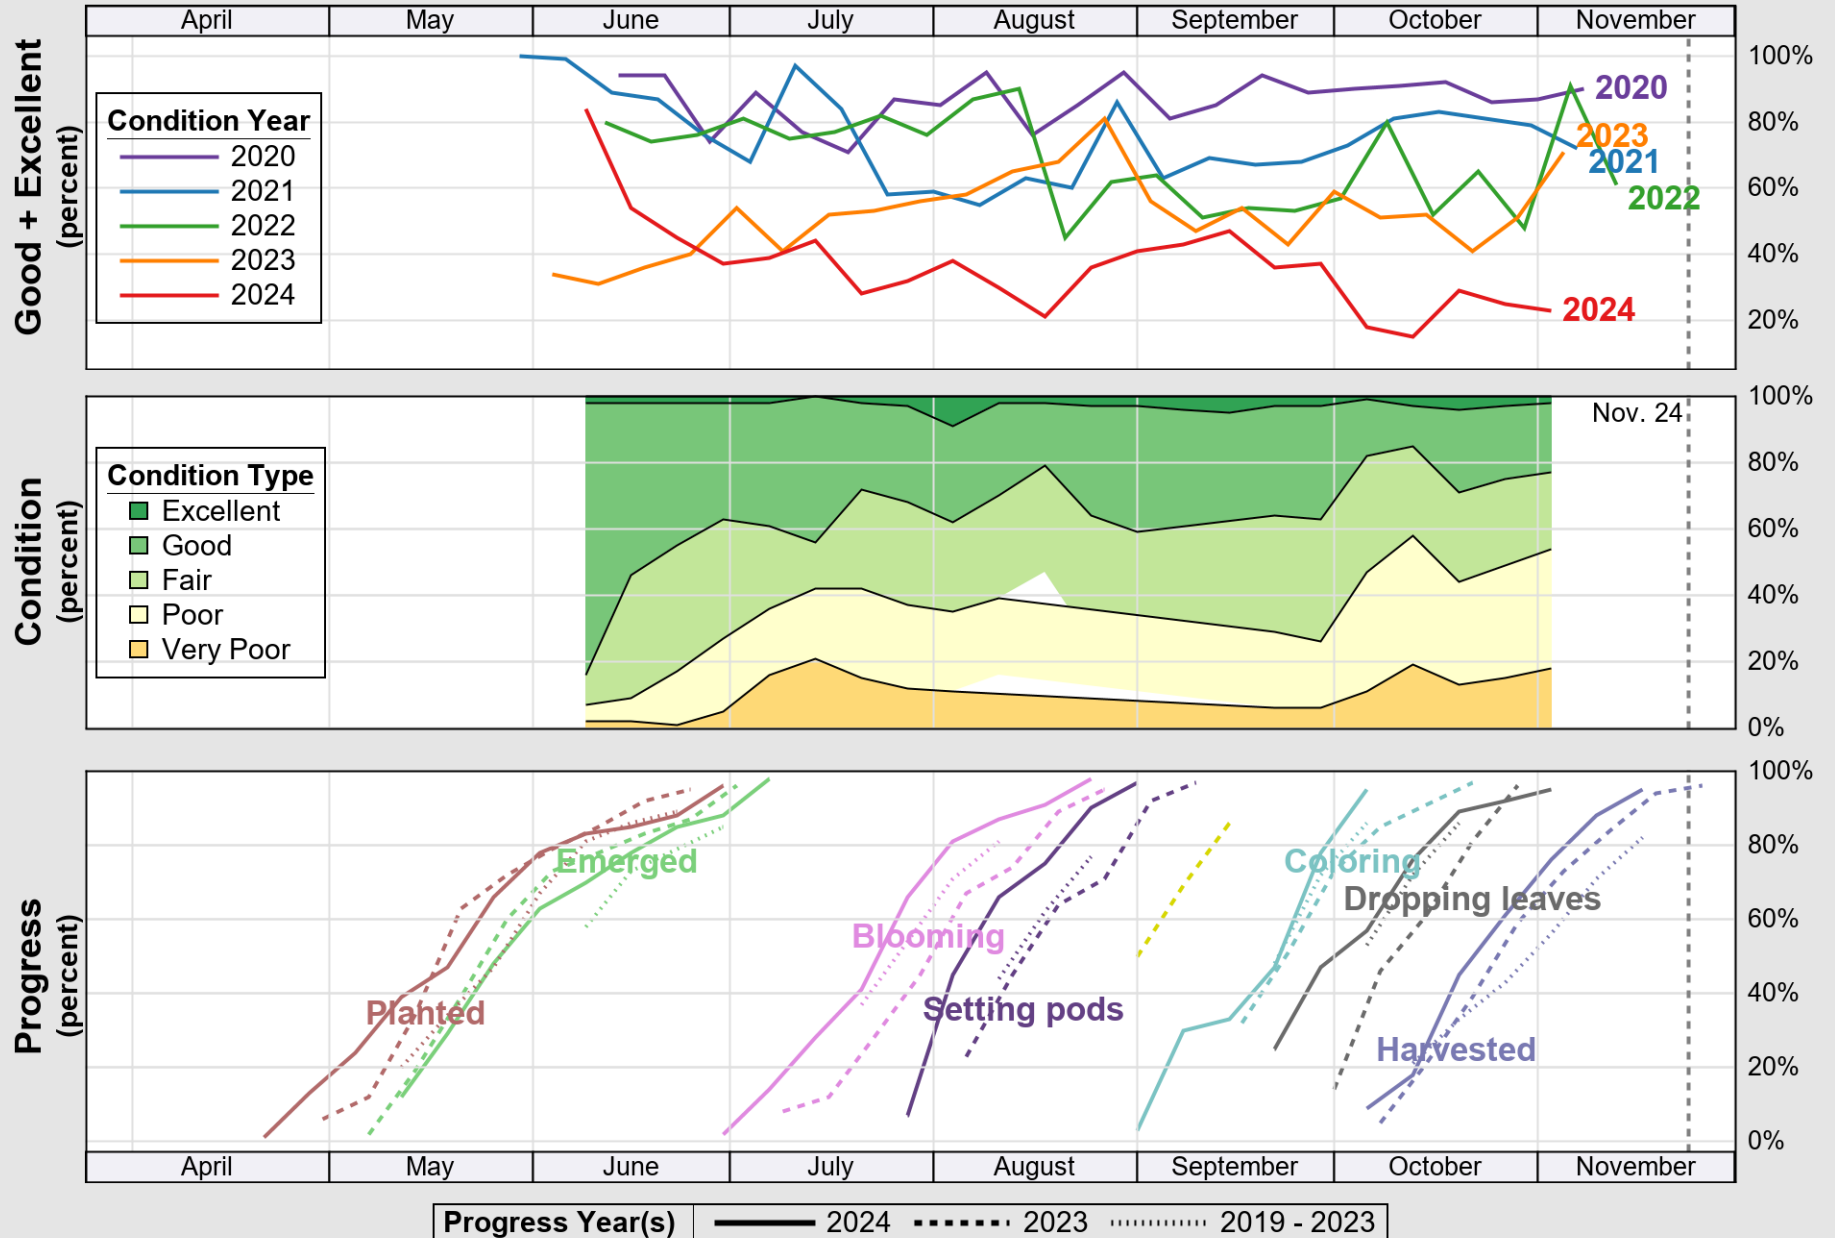

USDA

Crop Progress and Condition: Corn in Maryland , 2024

NASS

Progress Year(s) ——— 2024 2023 2019 - 2023

Source: National Agricultural Statistics Service (NASS), Crop Progress Report

USDA

Crop Progress and Condition: Pasture and Range in Maryland , 2024

NASS

Source: National Agricultural Statistics Service (NASS), Crop Progress Report

USDA

Crop Progress and Condition: Soybeans in Maryland , 2024

NASS

Source: National Agricultural Statistics Service (NASS), Crop Progress Report

USDA

Crop Progress and Condition: Winter Wheat in Maryland, 2024

NASS

Source: National Agricultural Statistics Service (NASS), Crop Progress Report