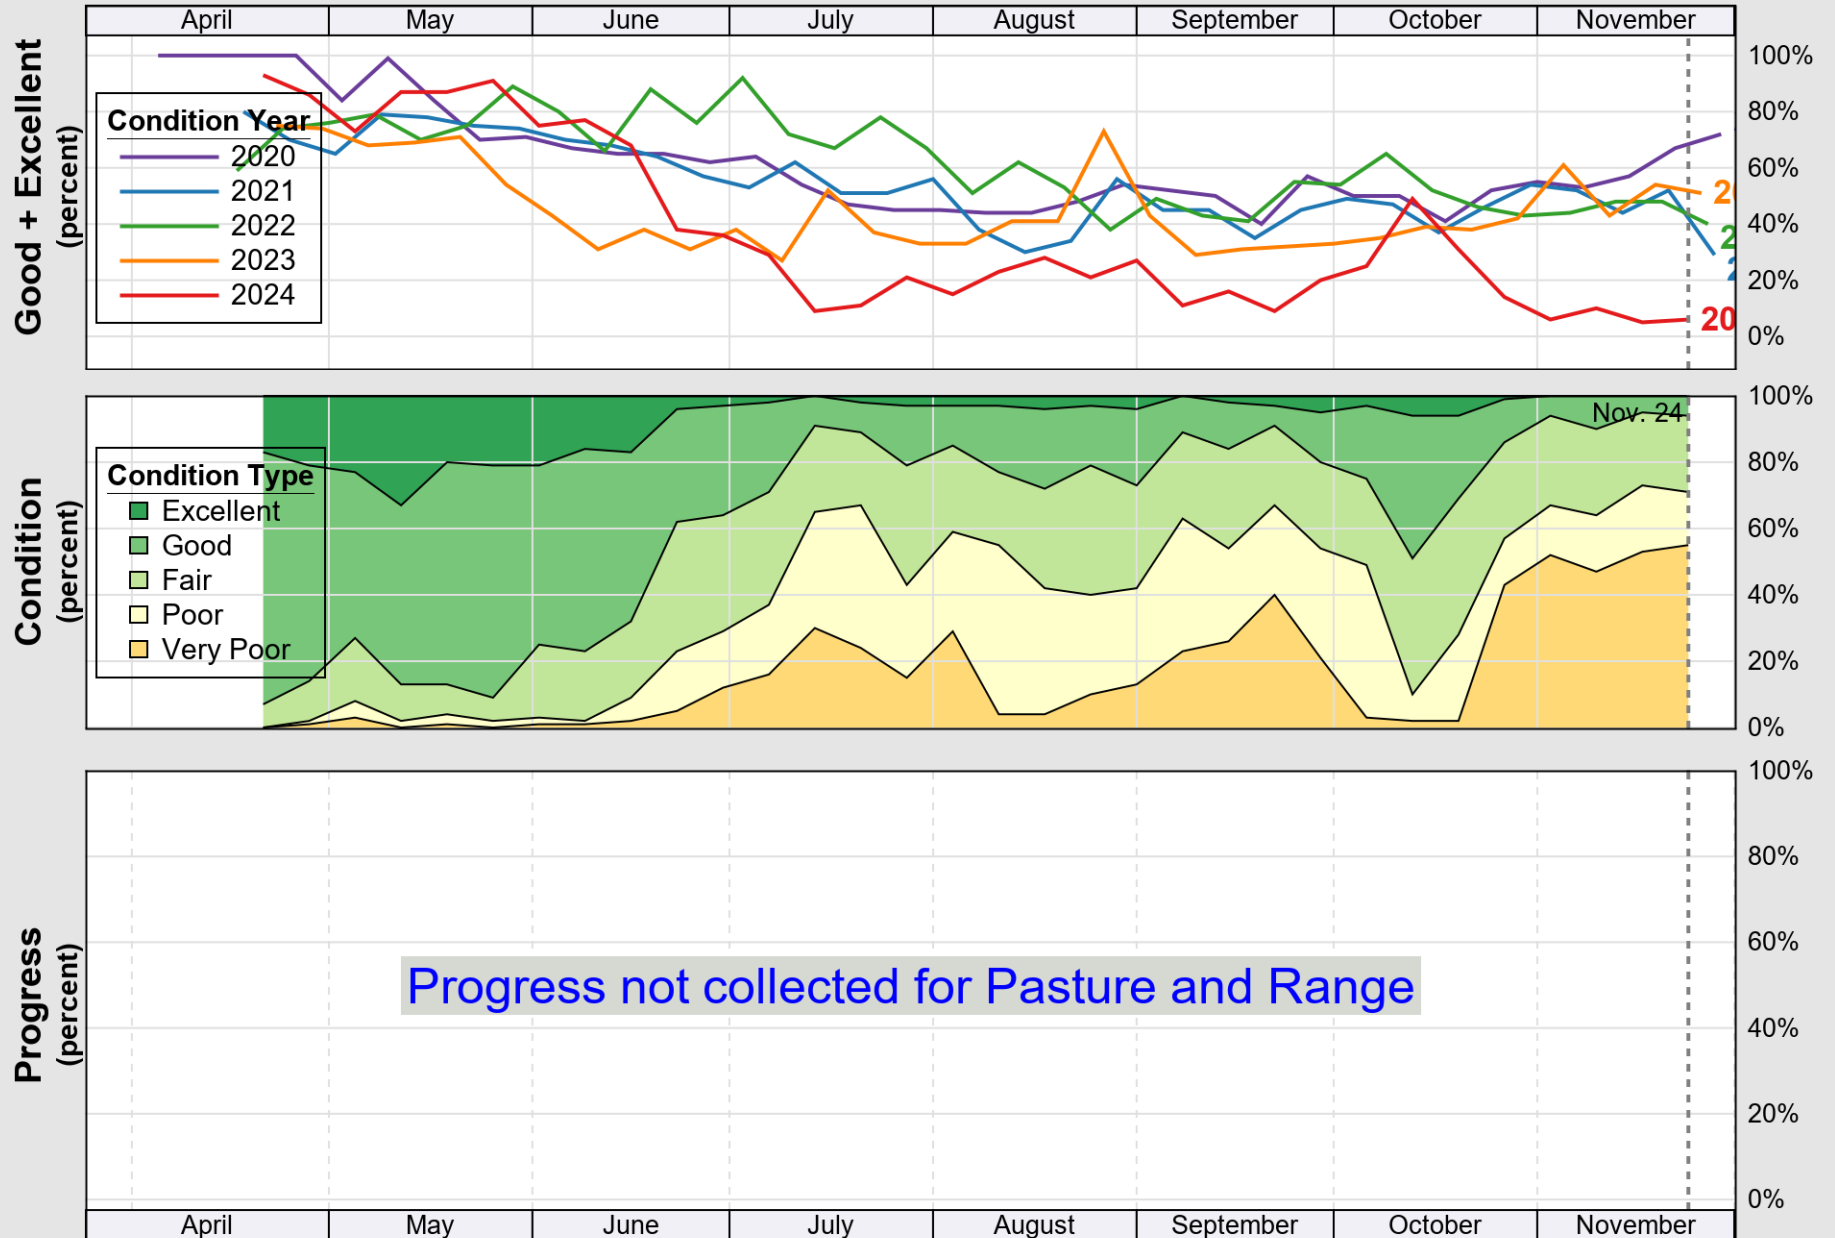

USDA

Crop Progress and Condition: Corn in Maryland , 2024

NASS

Progress Year(s) ——— 2024 2023 2019 - 2023

Source: National Agricultural Statistics Service (NASS), Crop Progress Report

USDA

Crop Progress and Condition: Pasture and Range in Maryland , 2024

NASS

Source: National Agricultural Statistics Service (NASS), Crop Progress Report

USDA

Crop Progress and Condition: Soybeans in Maryland , 2024

NASS

Source: National Agricultural Statistics Service (NASS), Crop Progress Report

USDA

Crop Progress and Condition: Winter Wheat in Maryland, 2024

NASS

Source: National Agricultural Statistics Service (NASS), Crop Progress Report