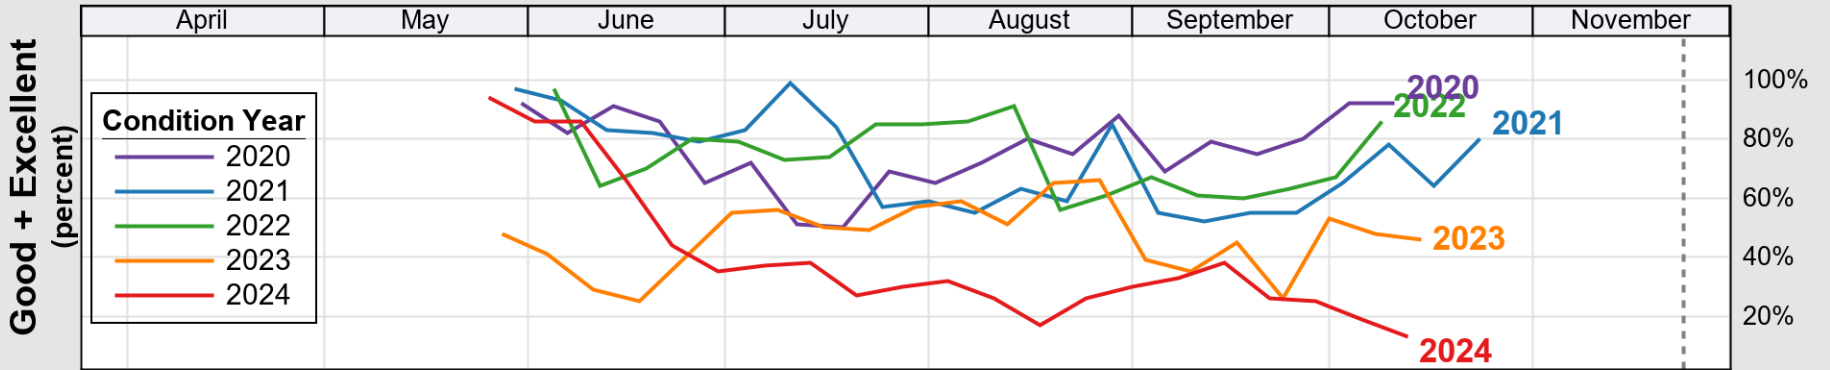

USDA

Crop Progress and Condition: Corn in Maryland , 2024

NASS

Progress Year(s) ——— 2024 2023 2019 - 2023

Source: National Agricultural Statistics Service (NASS), Crop Progress Report

USDA

Crop Progress and Condition: Pasture and Range in Maryland , 2024