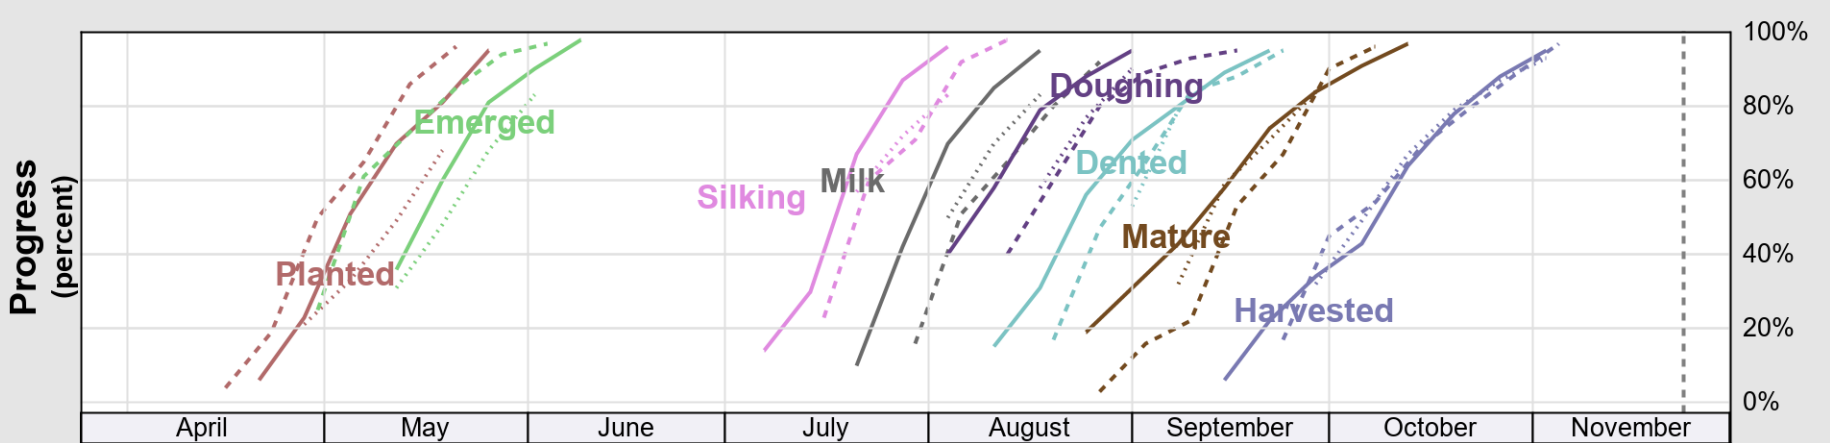

USDA

Crop Progress and Condition: Corn in Maryland , 2024

NASS

Progress Year(s) ——— 2024 2023 2019 - 2023

Source: National Agricultural Statistics Service (NASS), Crop Progress Report

USDA

Crop Progress and Condition: Pasture and Range in Maryland , 2024

NASS

Source: National Agricultural Statistics Service (NASS), Crop Progress Report

USDA

Crop Progress and Condition: Soybeans in Maryland , 2024

NASS

Source: National Agricultural Statistics Service (NASS), Crop Progress Report