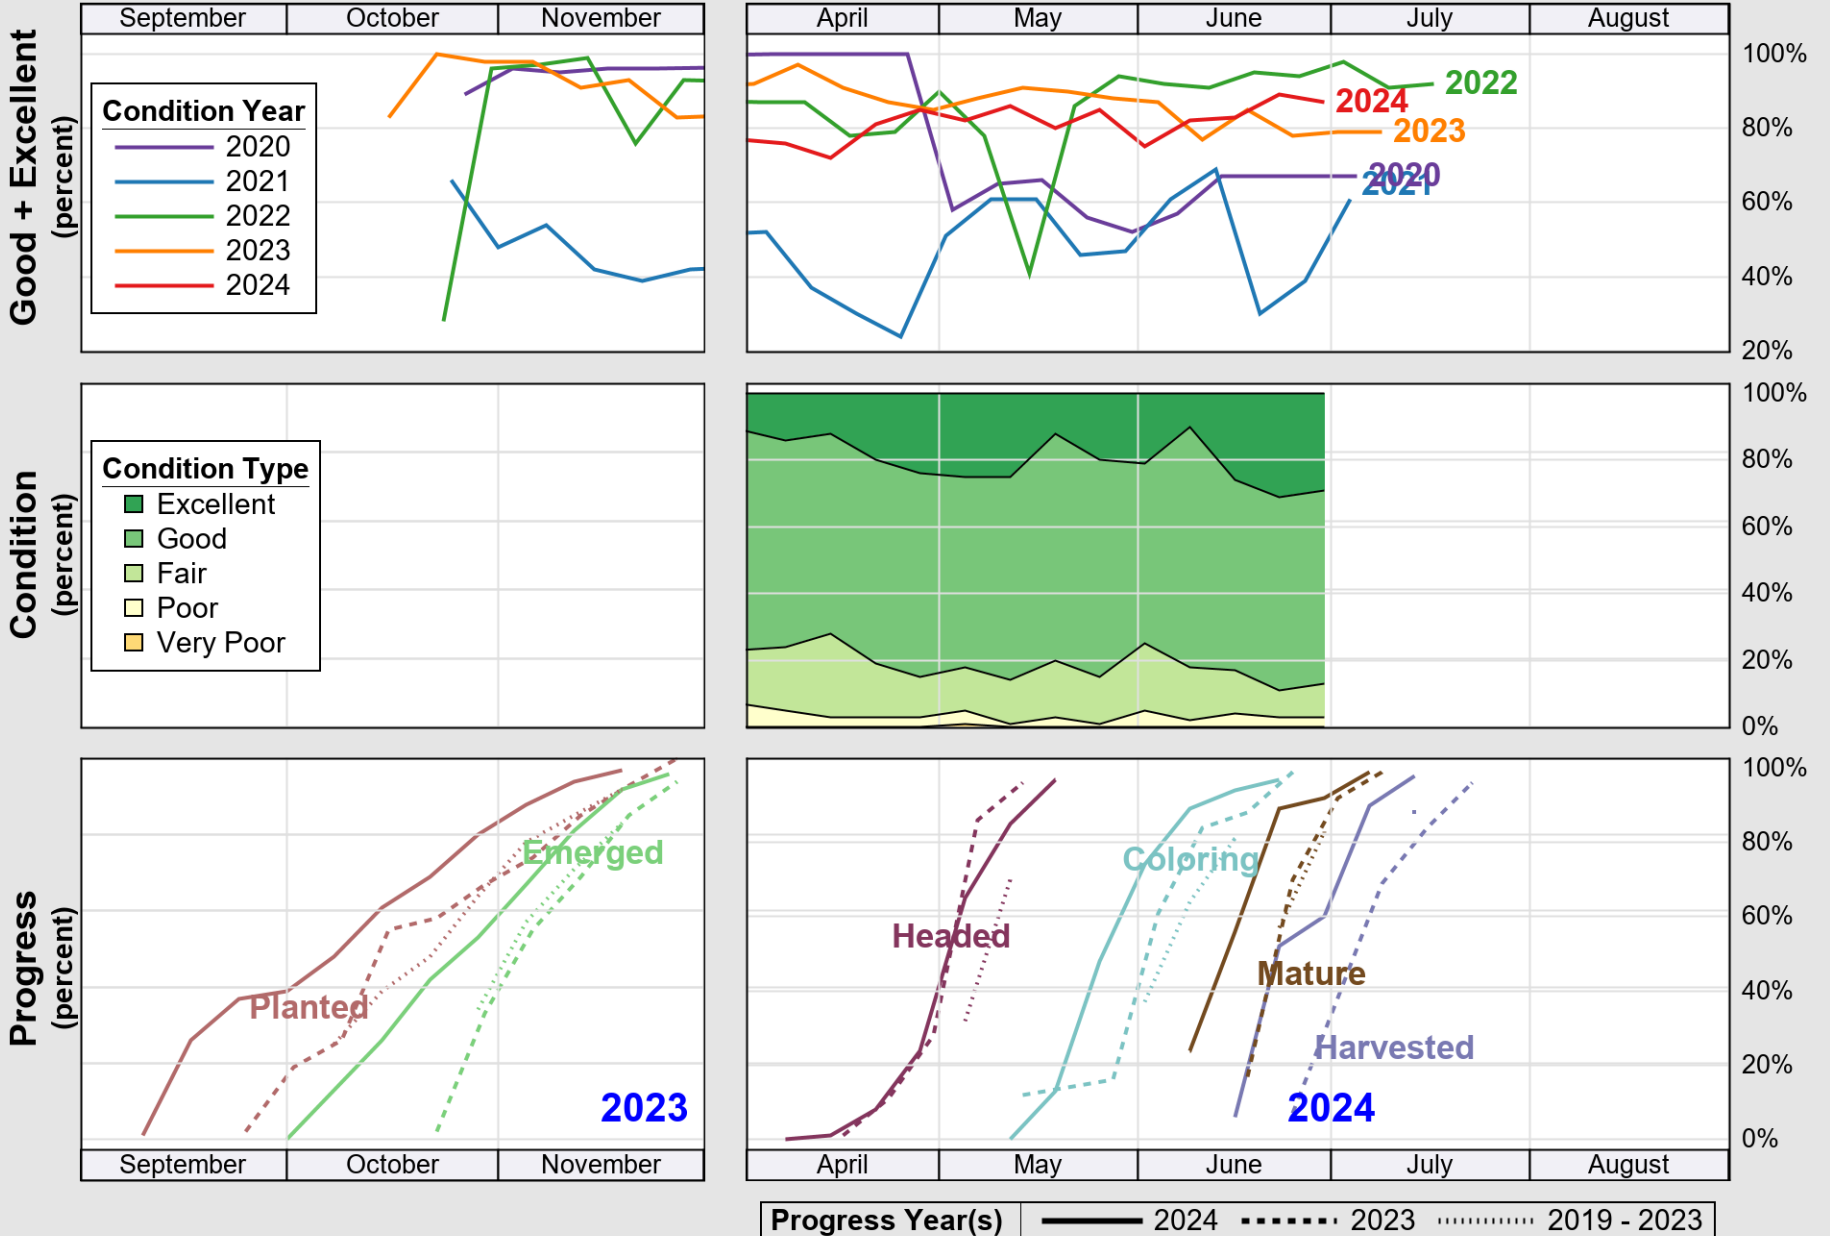

USDA

Crop Progress and Condition: Corn in Maryland , 2024

NASS

Progress Year(s) ——— 2024 2023 2019 - 2023

Source: National Agricultural Statistics Service (NASS), Crop Progress Report

USDA

Crop Progress and Condition: Pasture and Range in Maryland , 2024

NASS

Source: National Agricultural Statistics Service (NASS), Crop Progress Report

USDA

Crop Progress and Condition: Soybeans in Maryland , 2024

NASS

Source: National Agricultural Statistics Service (NASS), Crop Progress Report

USDA

Crop Progress and Condition: Winter Wheat in Maryland, 2024

NASS

Source: National Agricultural Statistics Service (NASS), Crop Progress Report