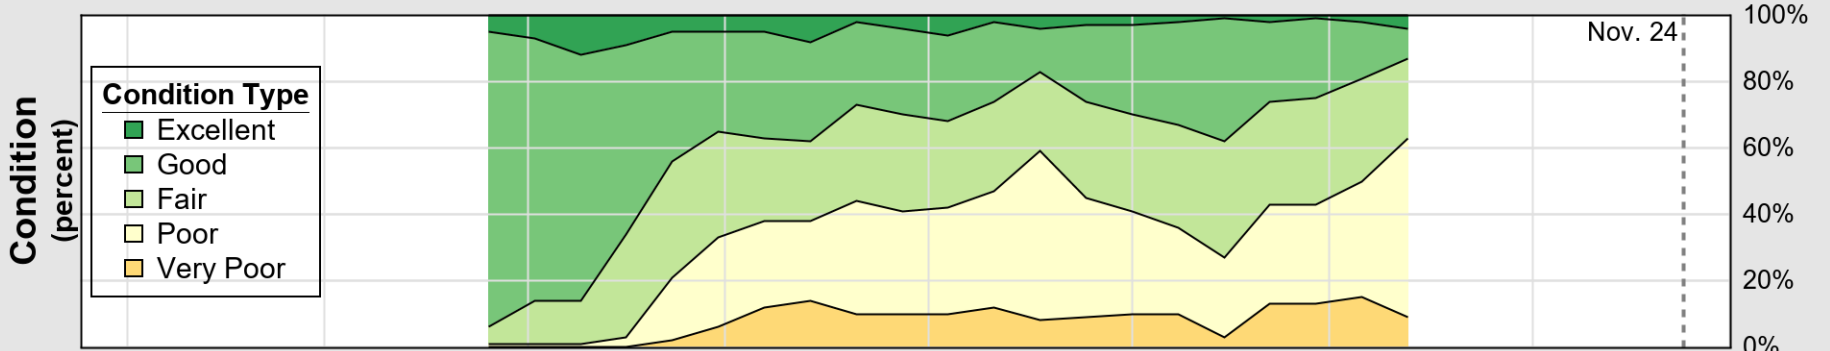

USDA

Crop Progress and Condition: Corn in Maryland , 2024

NASS

Progress Year(s) ——— 2024 2023 2019 - 2023

Source: National Agricultural Statistics Service (NASS), Crop Progress Report

USDA

Crop Progress and Condition: Pasture and Range in Maryland , 2024