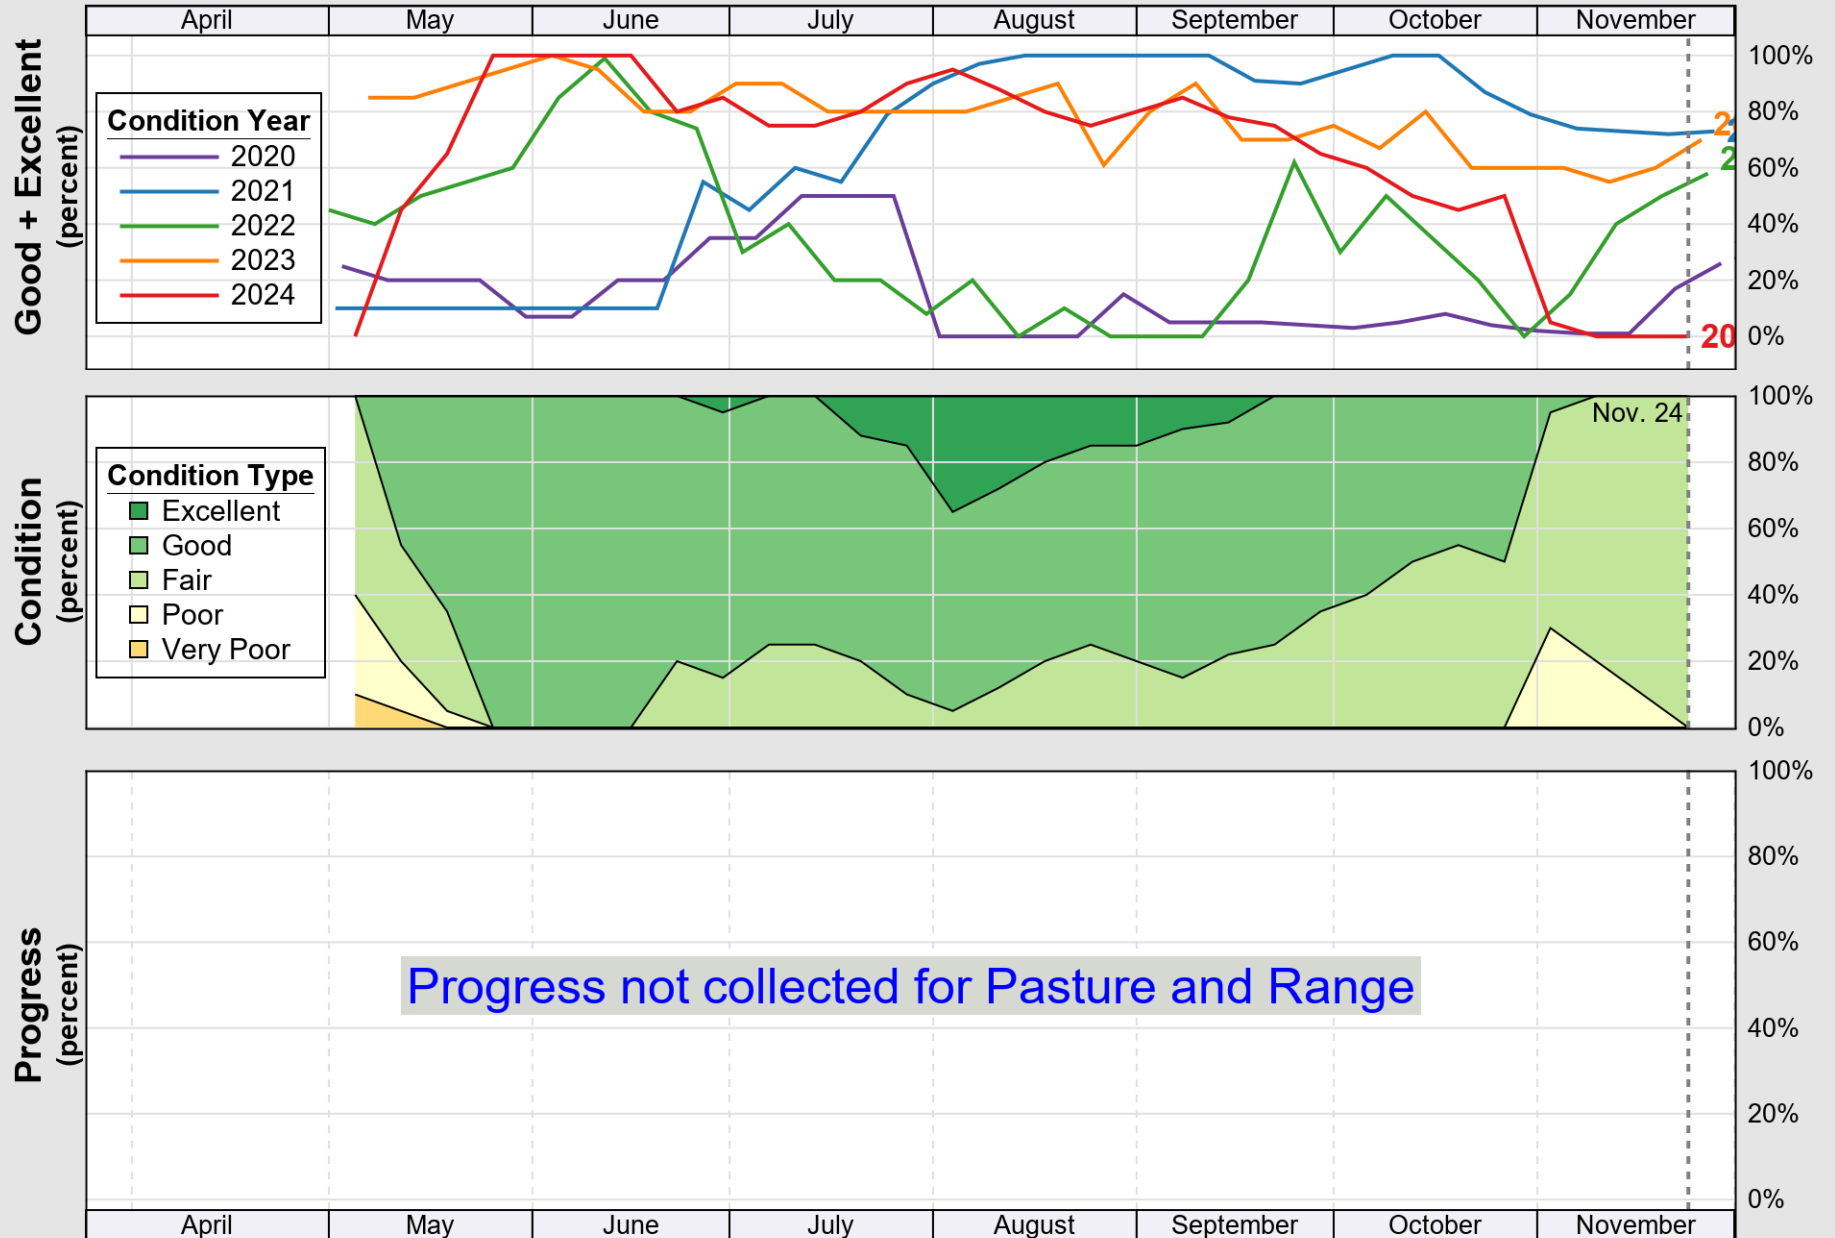

USDA

Crop Progress and Condition: Corn in Massachusetts , 2024

NASS

Source: National Agricultural Statistics Service (NASS), Crop Progress Report

USDA Crop Progress and Condition: Pasture and Range in Massachusetts , 2024 NASS

Source: National Agricultural Statistics Service (NASS), Crop Progress Report