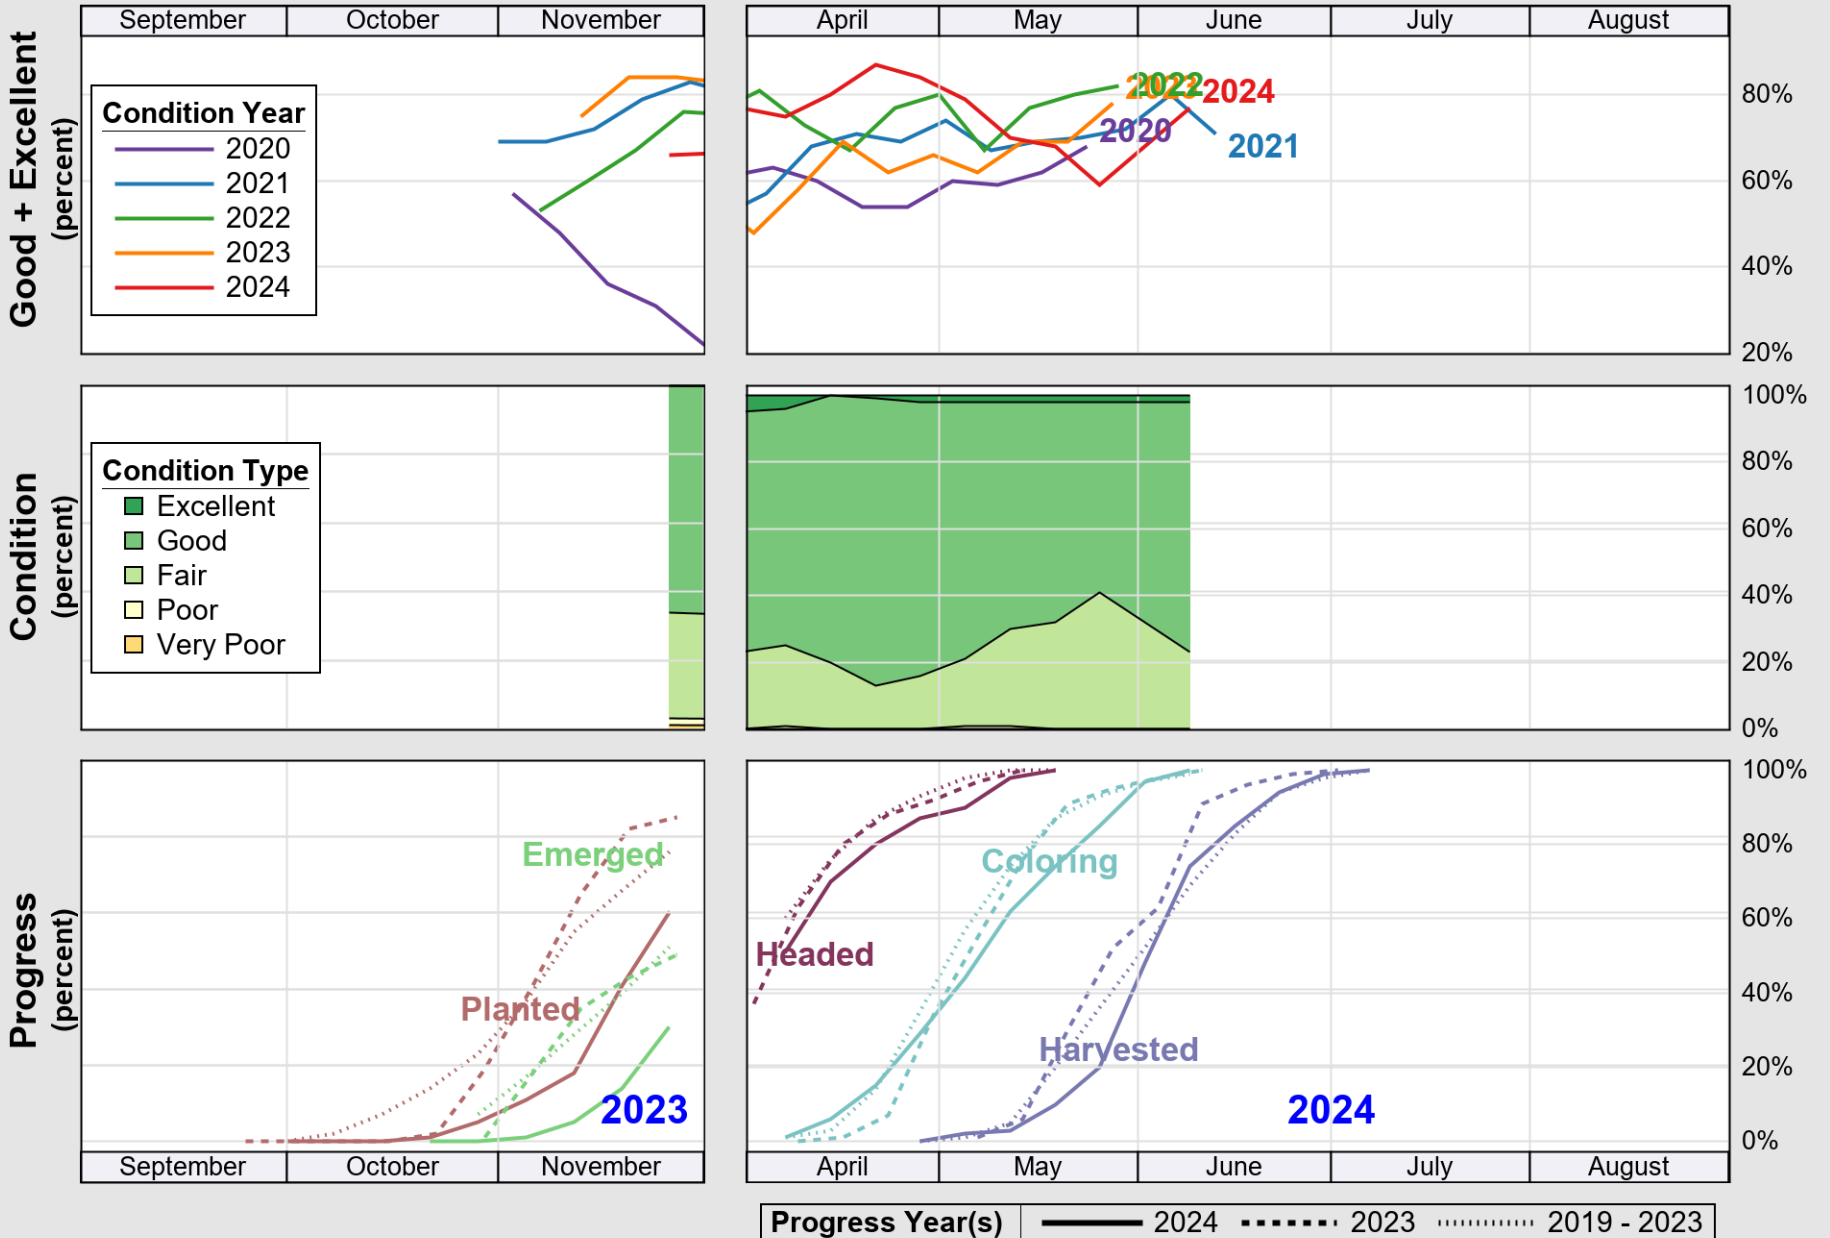

# Crop Progress and Condition: Rice in Louisiana , 2024

NASS

Source: National Agricultural Statistics Service (NASS), Crop Progress Report

USDA

# Crop Progress and Condition: Soybeans in Louisiana, 2024

NASS

Source: National Agricultural Statistics Service (NASS), Crop Progress Report

USDA

# Crop Progress and Condition: Winter Wheat in Louisiana , 2024

NASS

Source: National Agricultural Statistics Service (NASS), Crop Progress Report