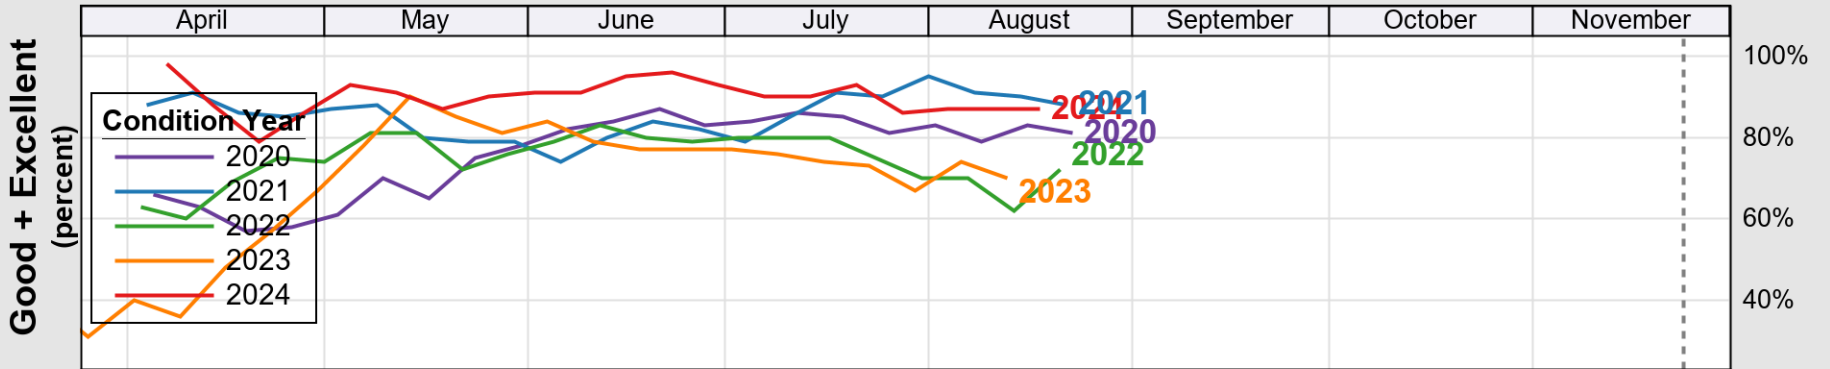

# Crop Progress and Condition: Corn in Louisiana , 2024

NASS

Progress Year(s) ——— 2024    ..... 2023    ..... 2019 - 2023

Source: National Agricultural Statistics Service (NASS), Crop Progress Report

USDA