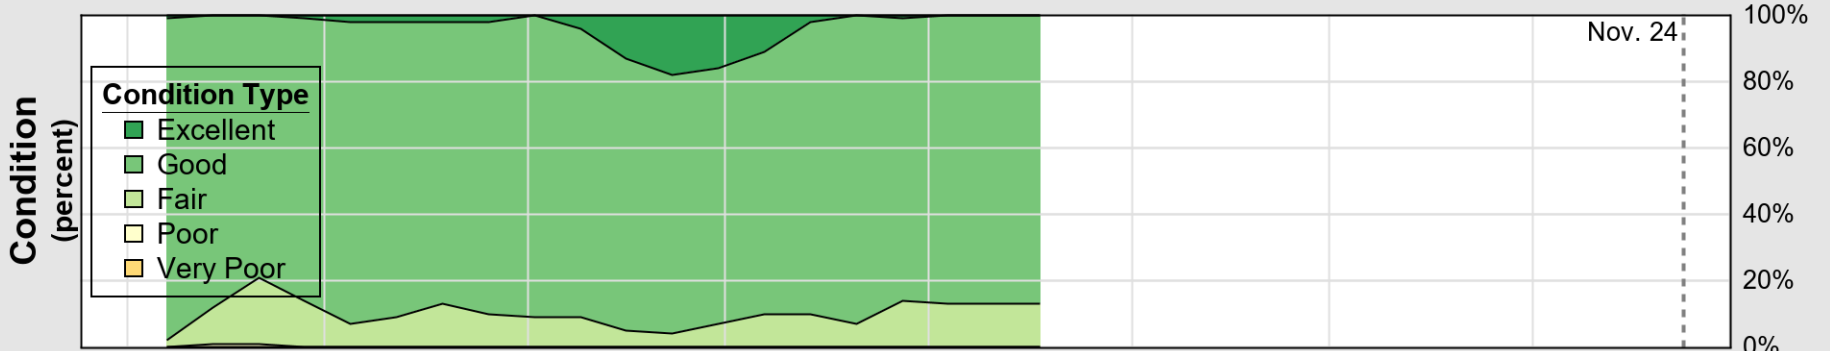

# Crop Progress and Condition: Corn in Louisiana , 2024

NASS

Progress Year(s) ——— 2024    ..... 2023    ..... 2019 - 2023

Source: National Agricultural Statistics Service (NASS), Crop Progress Report

USDA