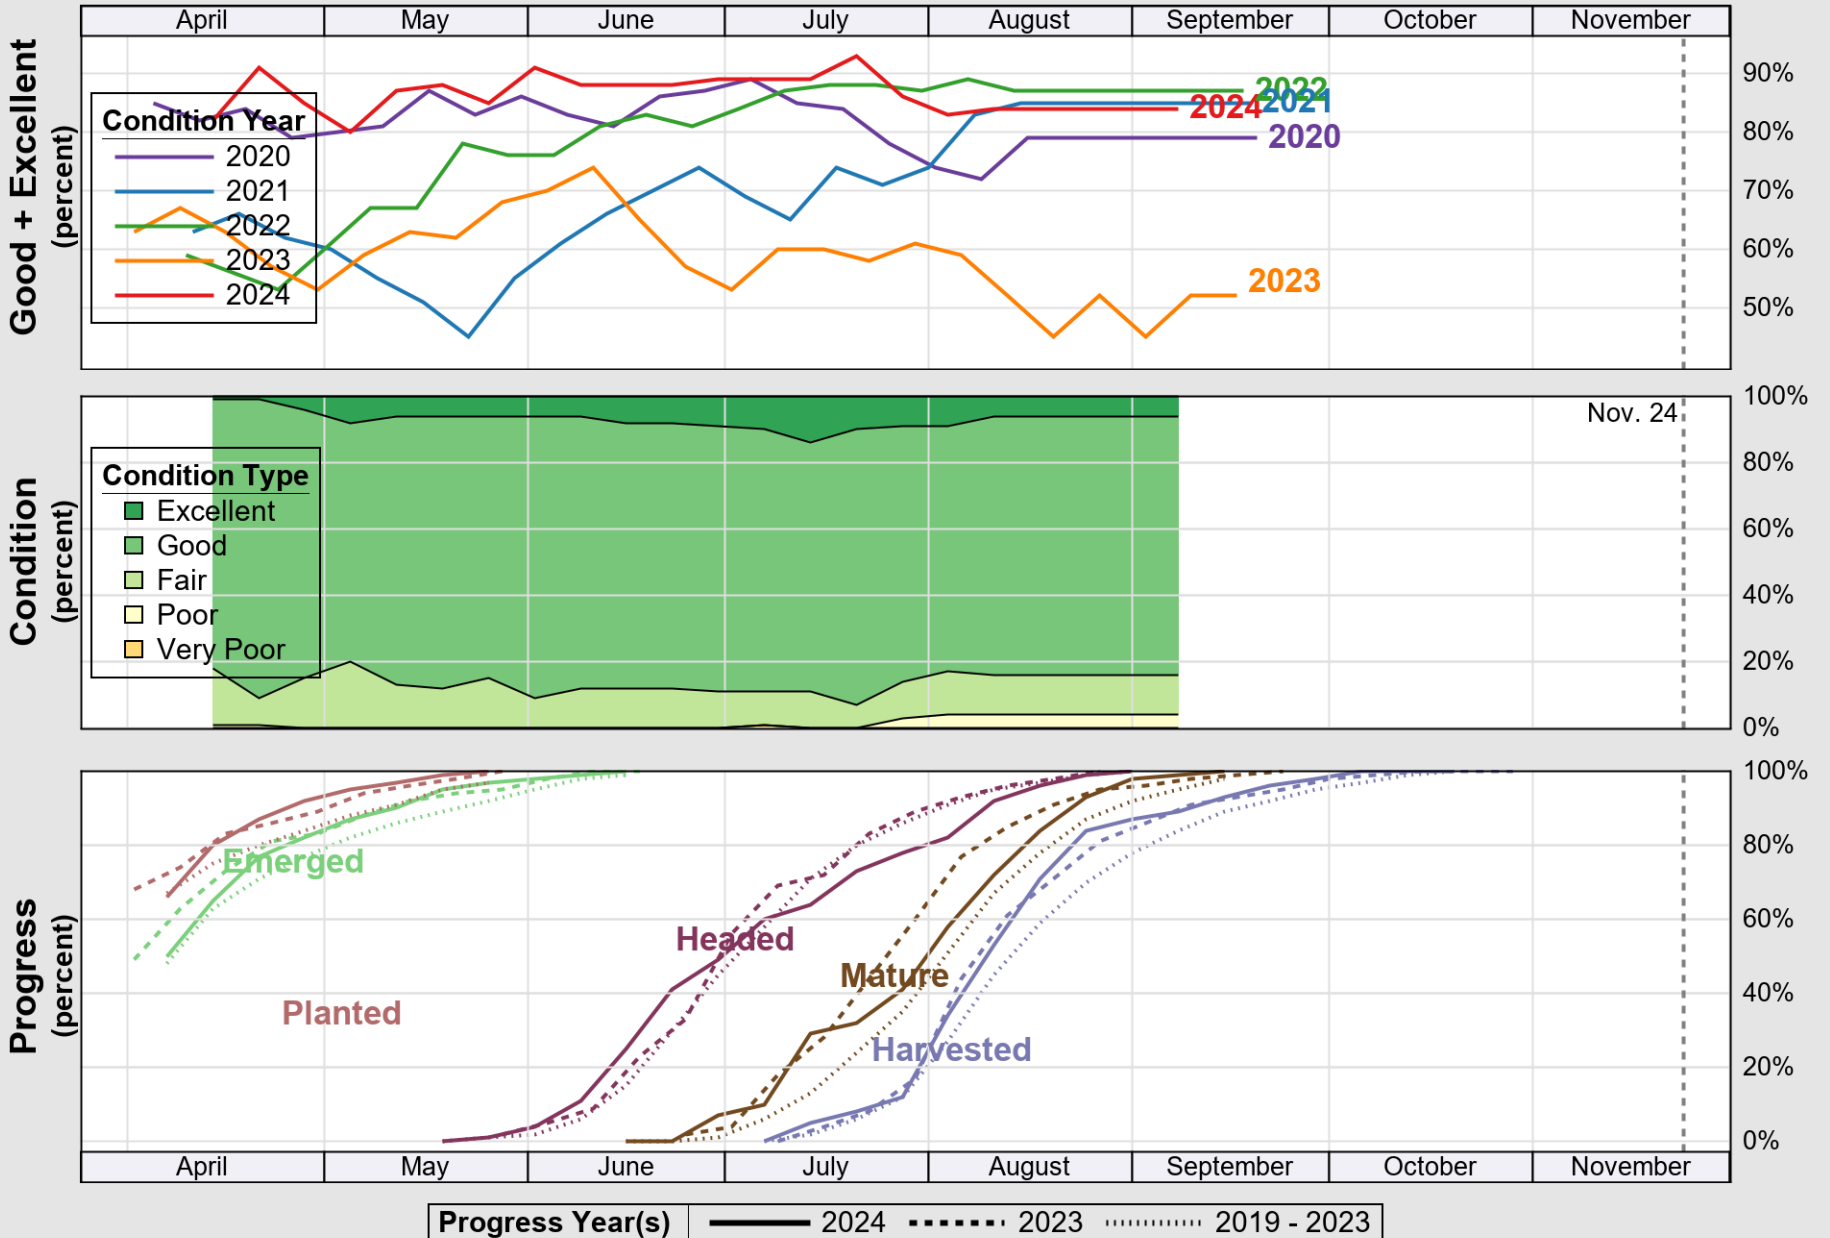

# Crop Progress and Condition: Corn in Louisiana , 2024

NASS

Progress Year(s) ——— 2024    ..... 2023    ..... 2019 - 2023

Source: National Agricultural Statistics Service (NASS), Crop Progress Report

USDA

# Crop Progress and Condition: Cotton in Louisiana, 2024

NASS

Source: National Agricultural Statistics Service (NASS), Crop Progress Report

USDA

# Crop Progress and Condition: Pasture and Range in Louisiana, 2024

NASS

Source: National Agricultural Statistics Service (NASS), Crop Progress Report

USDA

# Crop Progress and Condition: Rice in Louisiana , 2024

NASS

Source: National Agricultural Statistics Service (NASS), Crop Progress Report

USDA