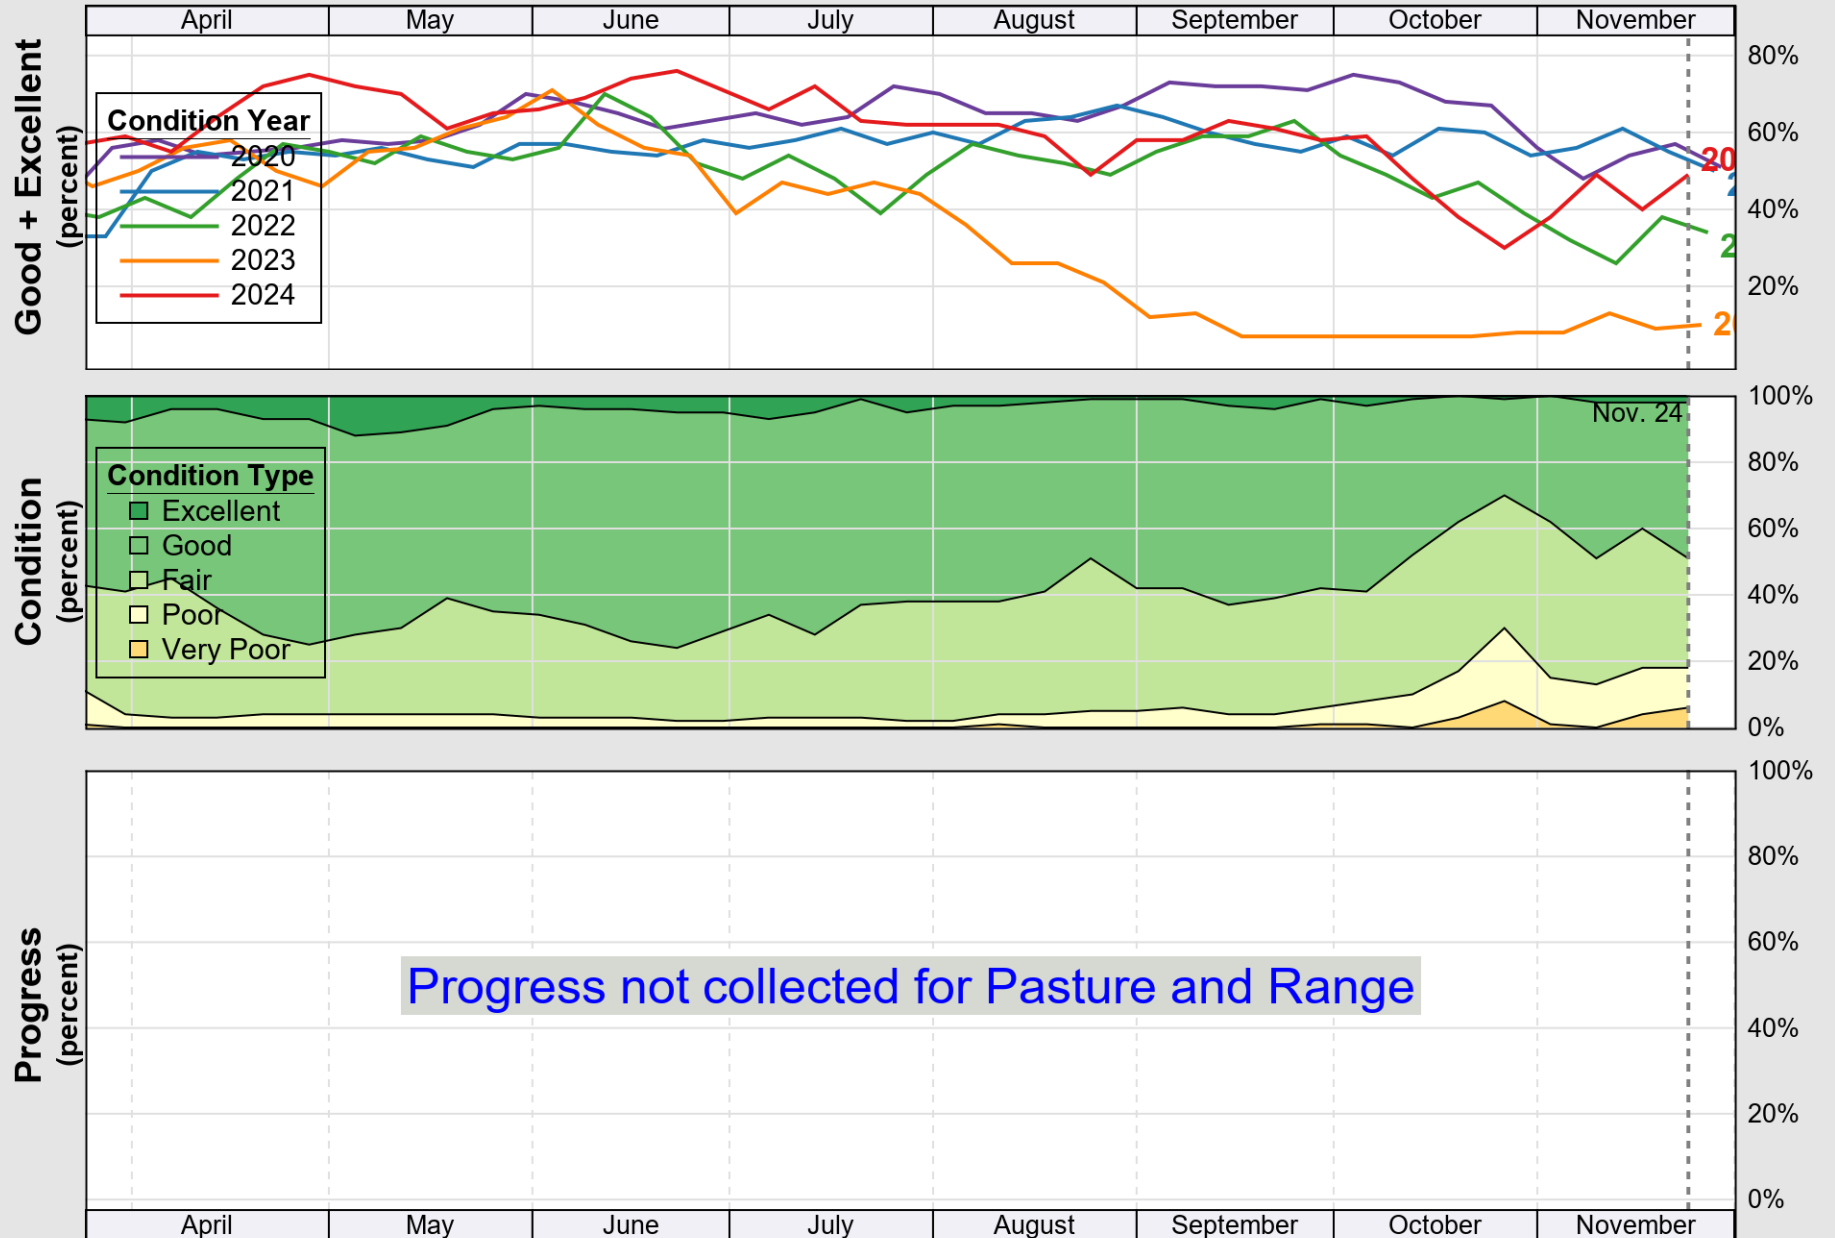

# Crop Progress and Condition: Corn in Louisiana , 2024

NASS

Progress Year(s) ——— 2024    ..... 2023    ..... 2019 - 2023

Source: National Agricultural Statistics Service (NASS), Crop Progress Report

USDA

# Crop Progress and Condition: Cotton in Louisiana, 2024

NASS

Source: National Agricultural Statistics Service (NASS), Crop Progress Report

USDA

# Crop Progress and Condition: Pasture and Range in Louisiana, 2024

NASS

Source: National Agricultural Statistics Service (NASS), Crop Progress Report

USDA