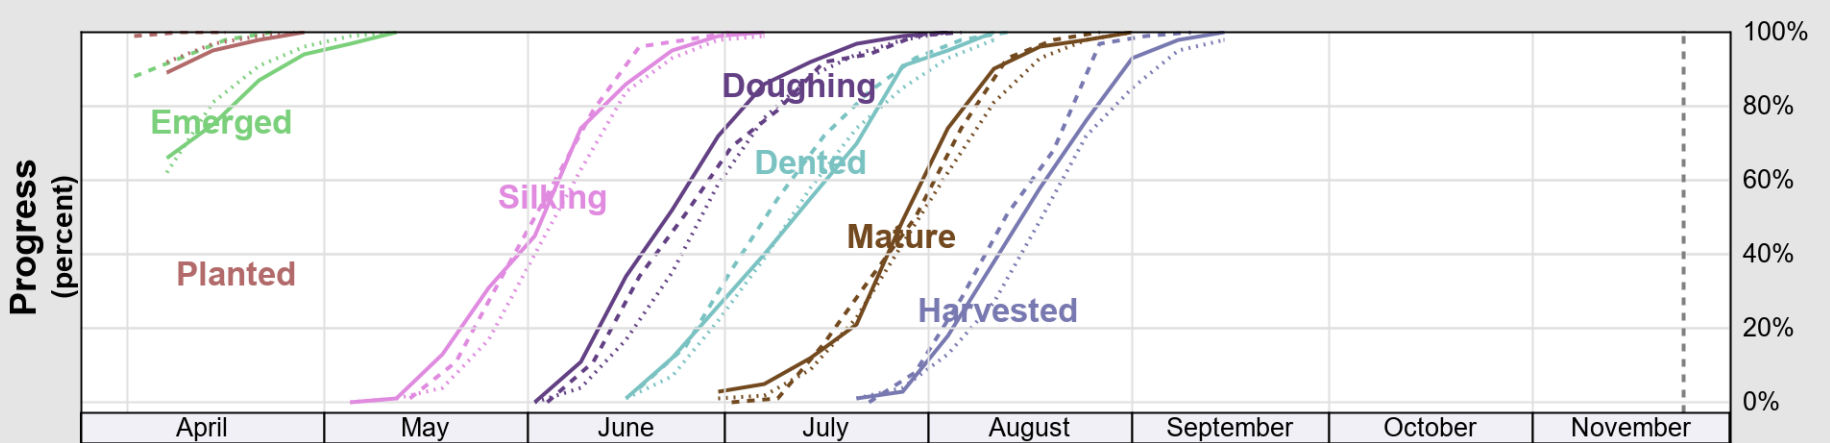

# Crop Progress and Condition: Corn in Louisiana , 2024

NASS

Progress Year(s) ——— 2024    ..... 2023    ..... 2019 - 2023

Source: National Agricultural Statistics Service (NASS), Crop Progress Report

USDA