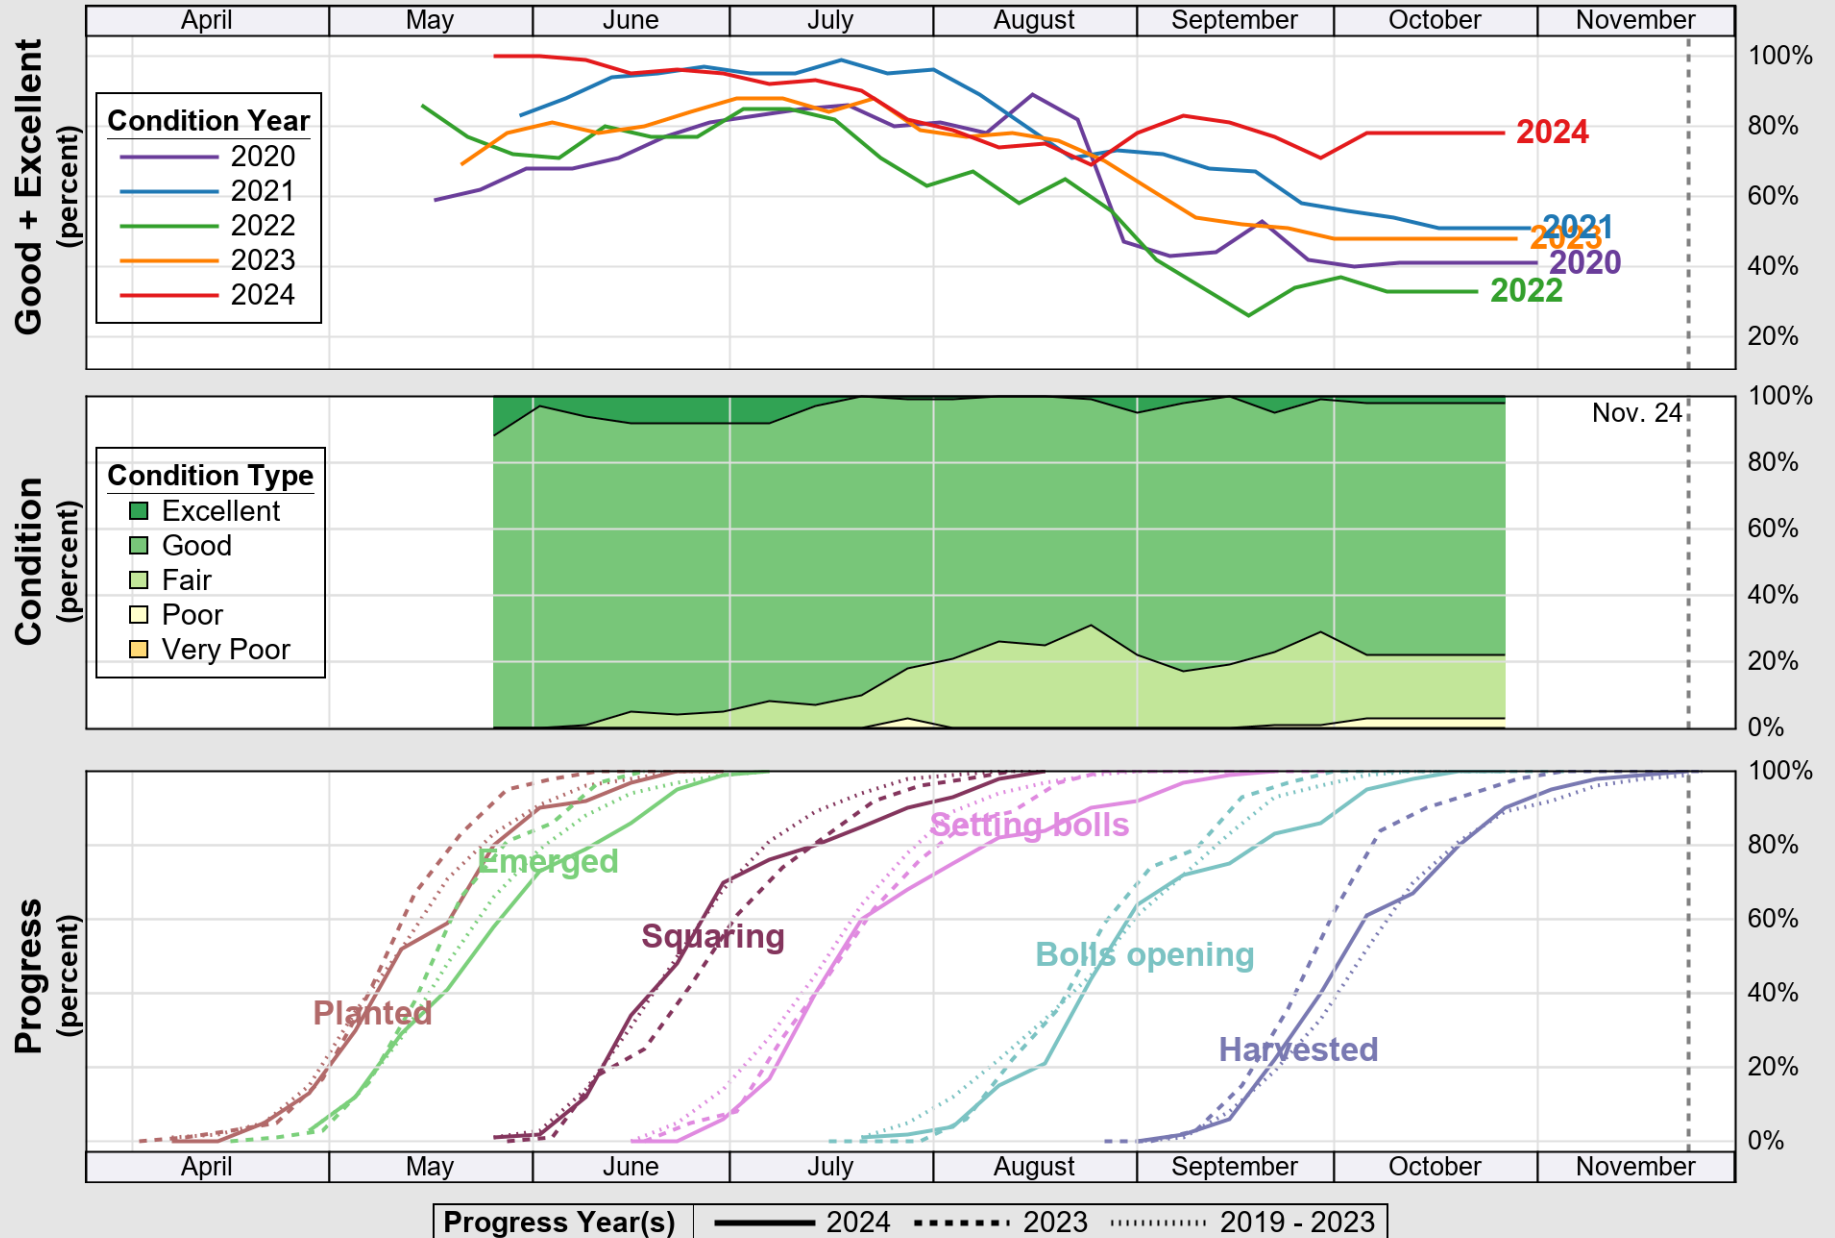

# Crop Progress and Condition: Corn in Louisiana , 2024

NASS

Progress Year(s) ——— 2024    ..... 2023    ..... 2019 - 2023

Source: National Agricultural Statistics Service (NASS), Crop Progress Report

USDA

# Crop Progress and Condition: Cotton in Louisiana, 2024

NASS

Source: National Agricultural Statistics Service (NASS), Crop Progress Report

USDA

# Crop Progress and Condition: Pasture and Range in Louisiana, 2024

NASS

Source: National Agricultural Statistics Service (NASS), Crop Progress Report

USDA