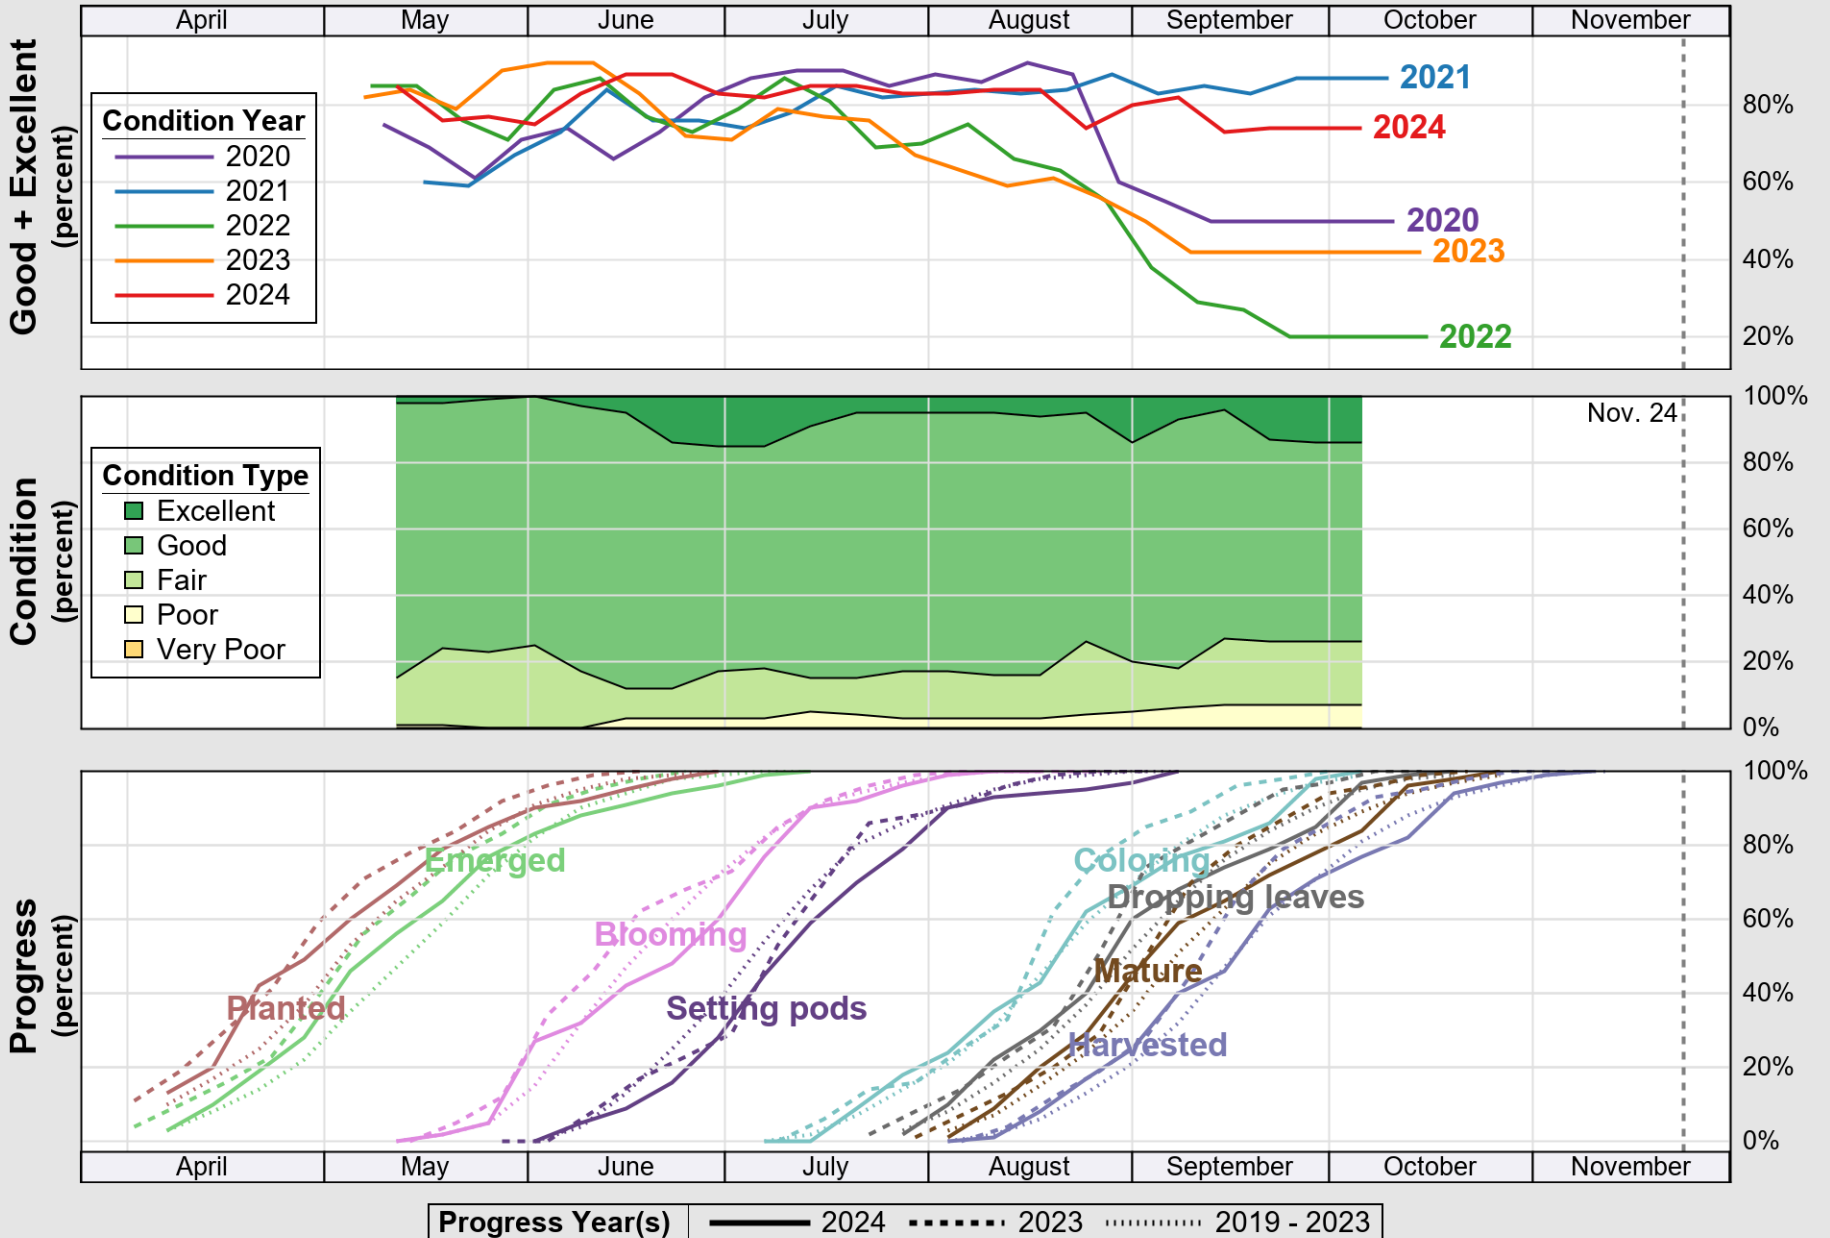

# Crop Progress and Condition: Pasture and Range in Louisiana, 2024

NASS

Source: National Agricultural Statistics Service (NASS), Crop Progress Report

USDA

# Crop Progress and Condition: Rice in Louisiana , 2024

NASS

Source: National Agricultural Statistics Service (NASS), Crop Progress Report

USDA

# Crop Progress and Condition: Soybeans in Louisiana, 2024

NASS

Source: National Agricultural Statistics Service (NASS), Crop Progress Report

USDA

# Crop Progress and Condition: Winter Wheat in Louisiana , 2024

NASS

Source: National Agricultural Statistics Service (NASS), Crop Progress Report