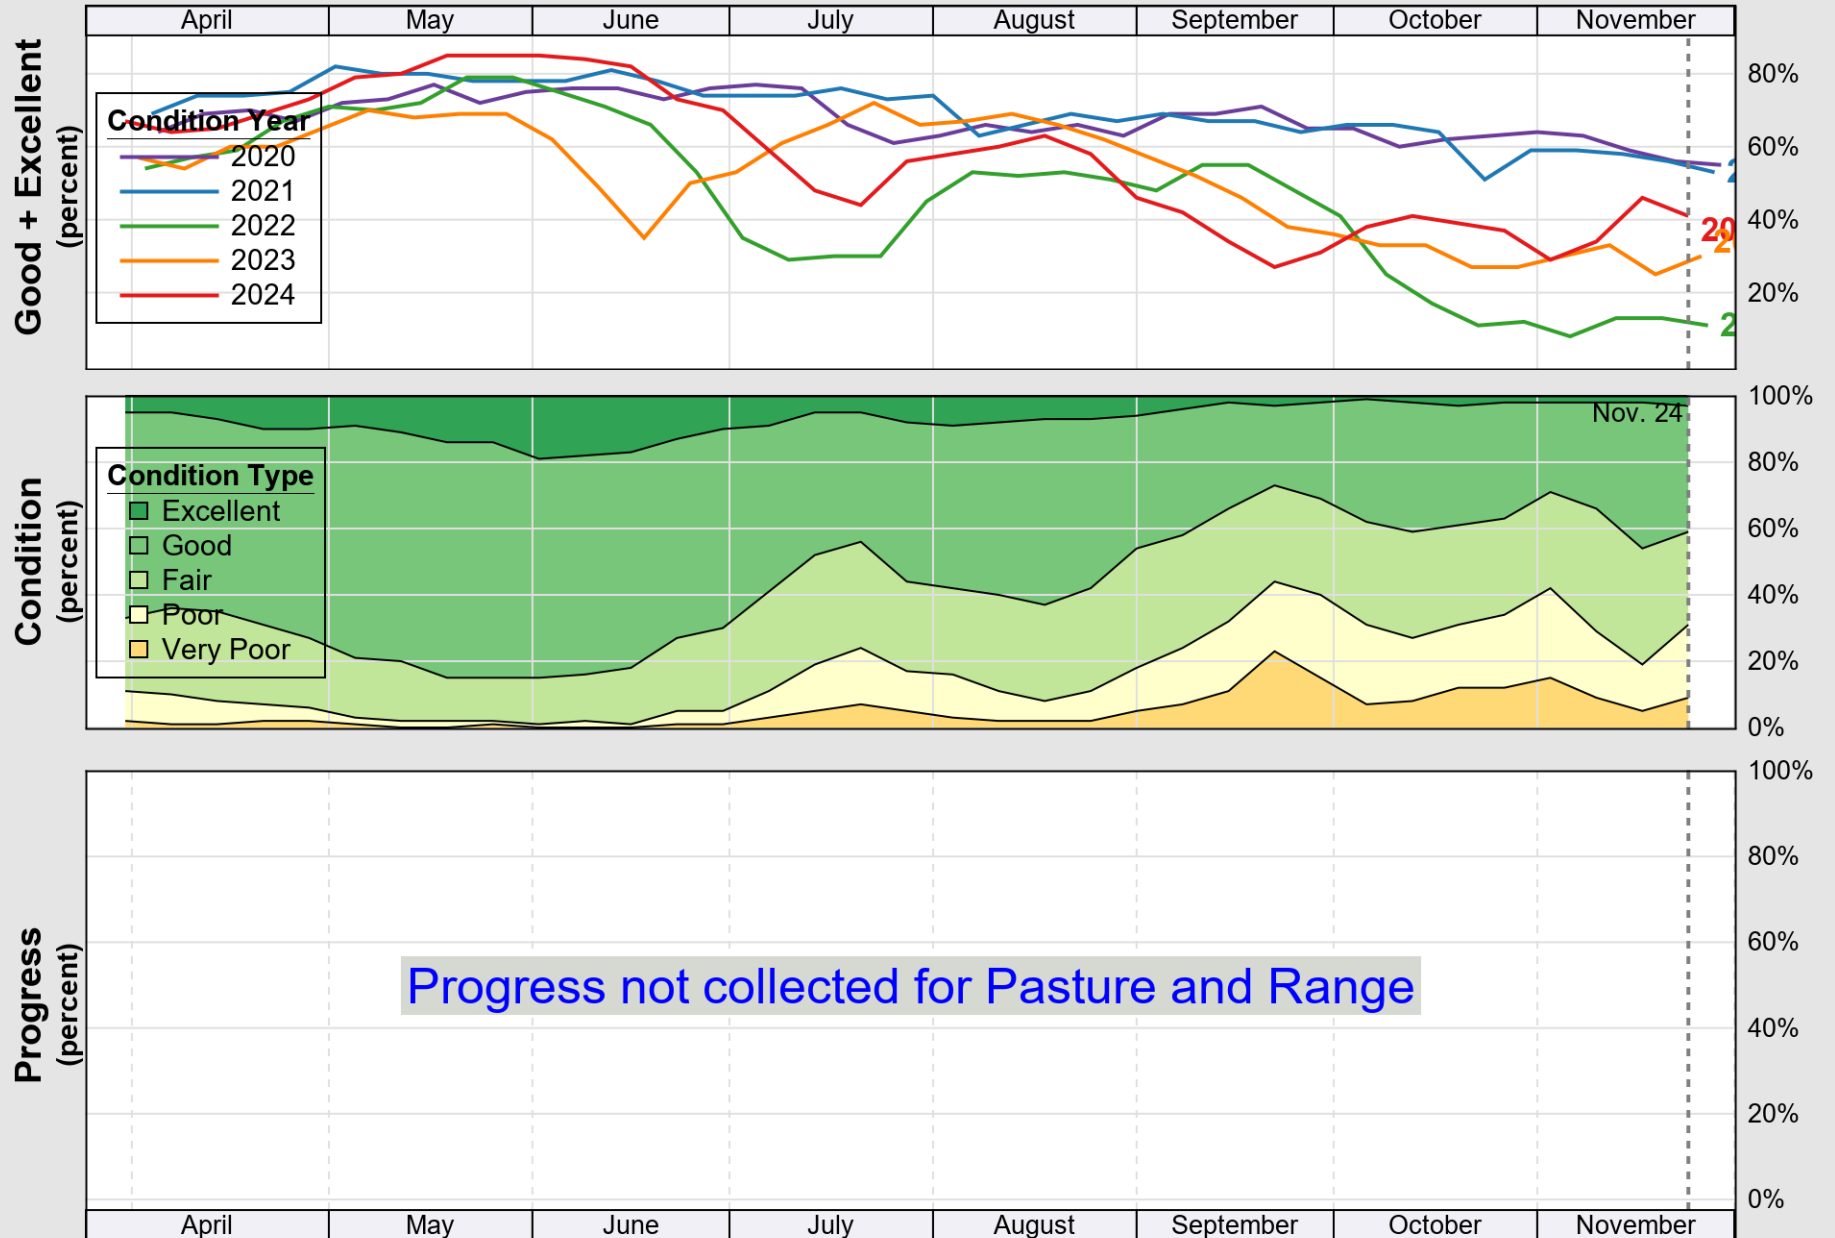

USDA

Crop Progress and Condition: Corn in Kentucky , 2024

NASS

Source: National Agricultural Statistics Service (NASS), Crop Progress Report

USDA

Crop Progress and Condition: Pasture and Range in Kentucky , 2024

NASS

Source: National Agricultural Statistics Service (NASS), Crop Progress Report

USDA

Crop Progress and Condition: Soybeans in Kentucky , 2024

NASS

Source: National Agricultural Statistics Service (NASS), Crop Progress Report

USDA

Crop Progress and Condition: Winter Wheat in Kentucky , 2024

NASS

Source: National Agricultural Statistics Service (NASS), Crop Progress Report