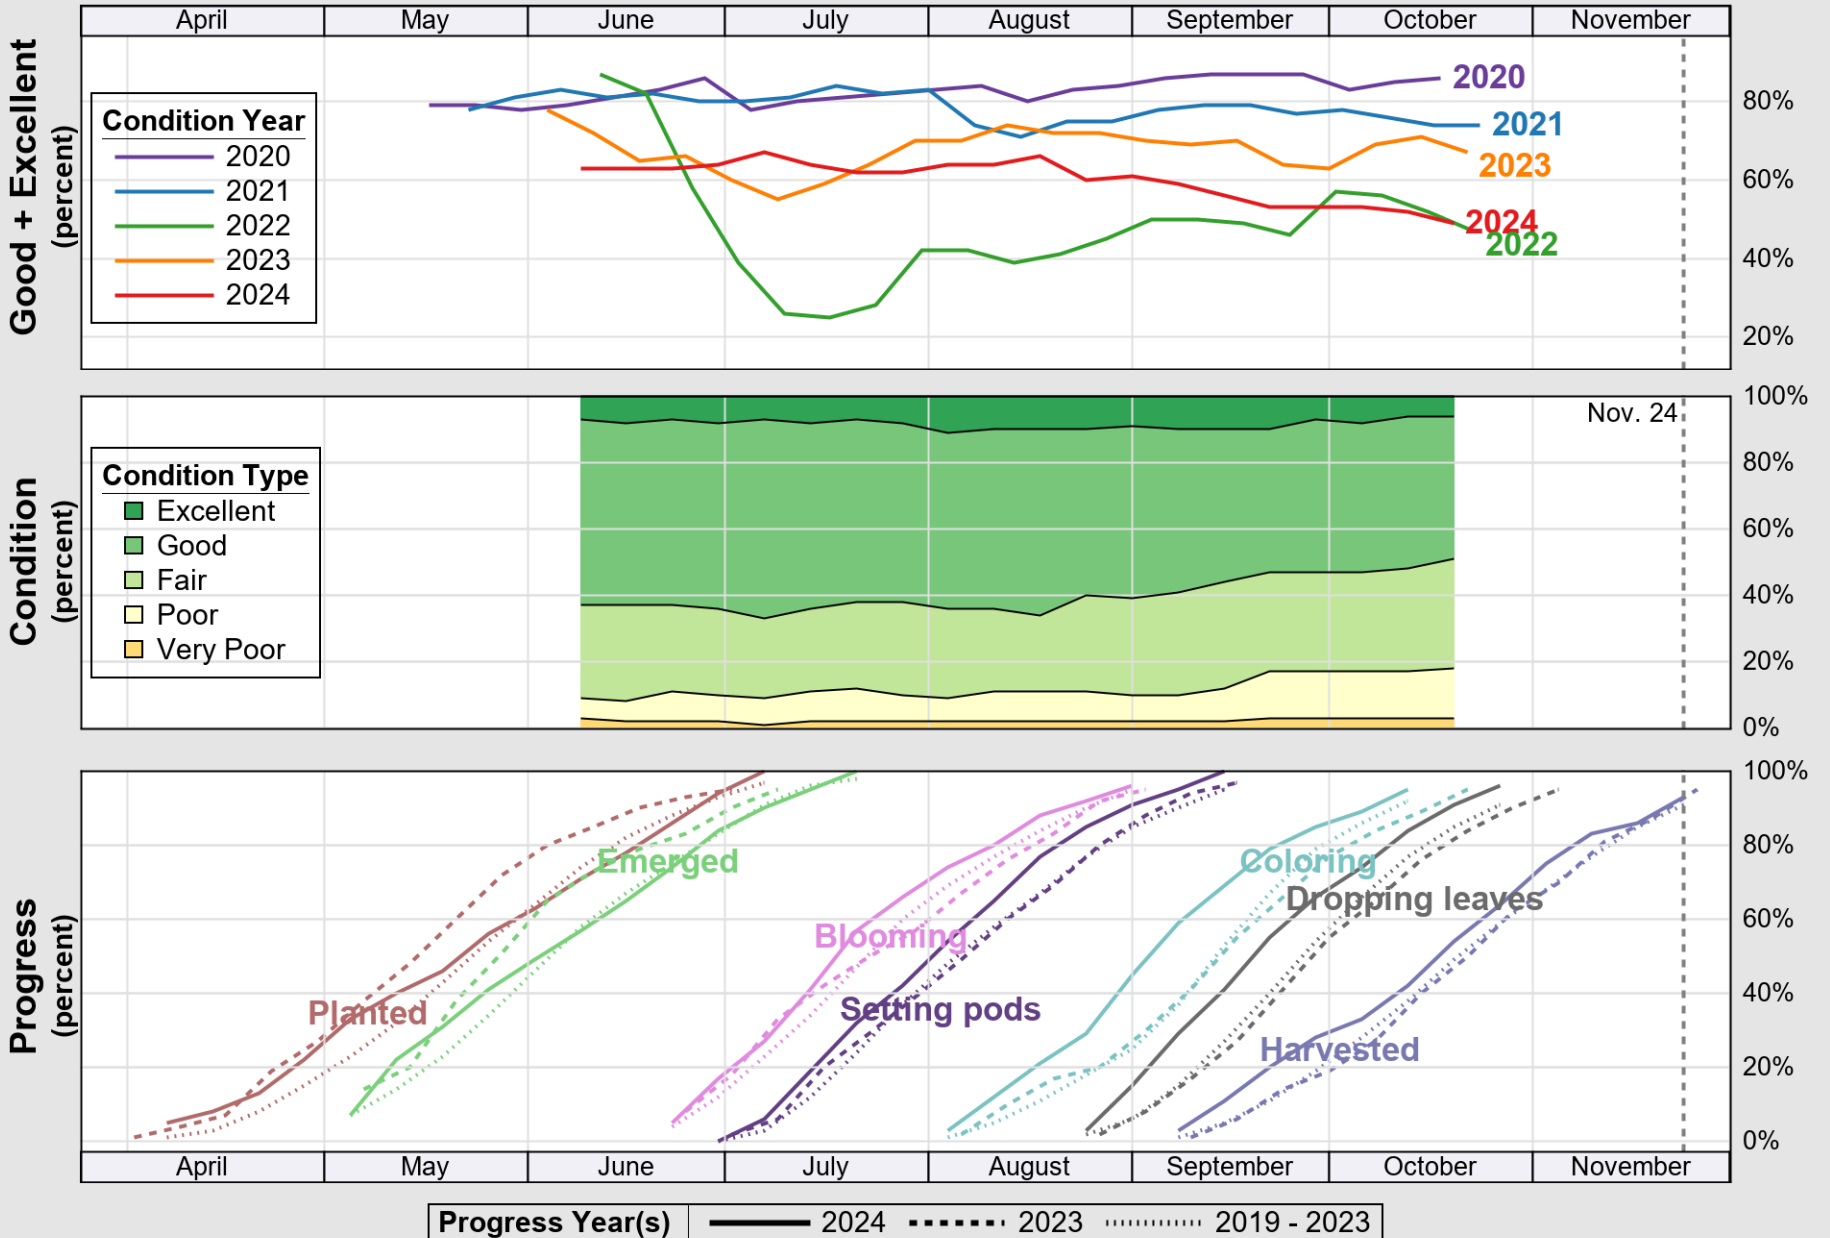

USDA

Crop Progress and Condition: Corn in Kentucky , 2024

NASS

Source: National Agricultural Statistics Service (NASS), Crop Progress Report

USDA

Crop Progress and Condition: Pasture and Range in Kentucky , 2024

NASS

Source: National Agricultural Statistics Service (NASS), Crop Progress Report

USDA

Crop Progress and Condition: Soybeans in Kentucky , 2024

NASS

Source: National Agricultural Statistics Service (NASS), Crop Progress Report

USDA

Crop Progress and Condition: Winter Wheat in Kentucky , 2024

NASS

Source: National Agricultural Statistics Service (NASS), Crop Progress Report