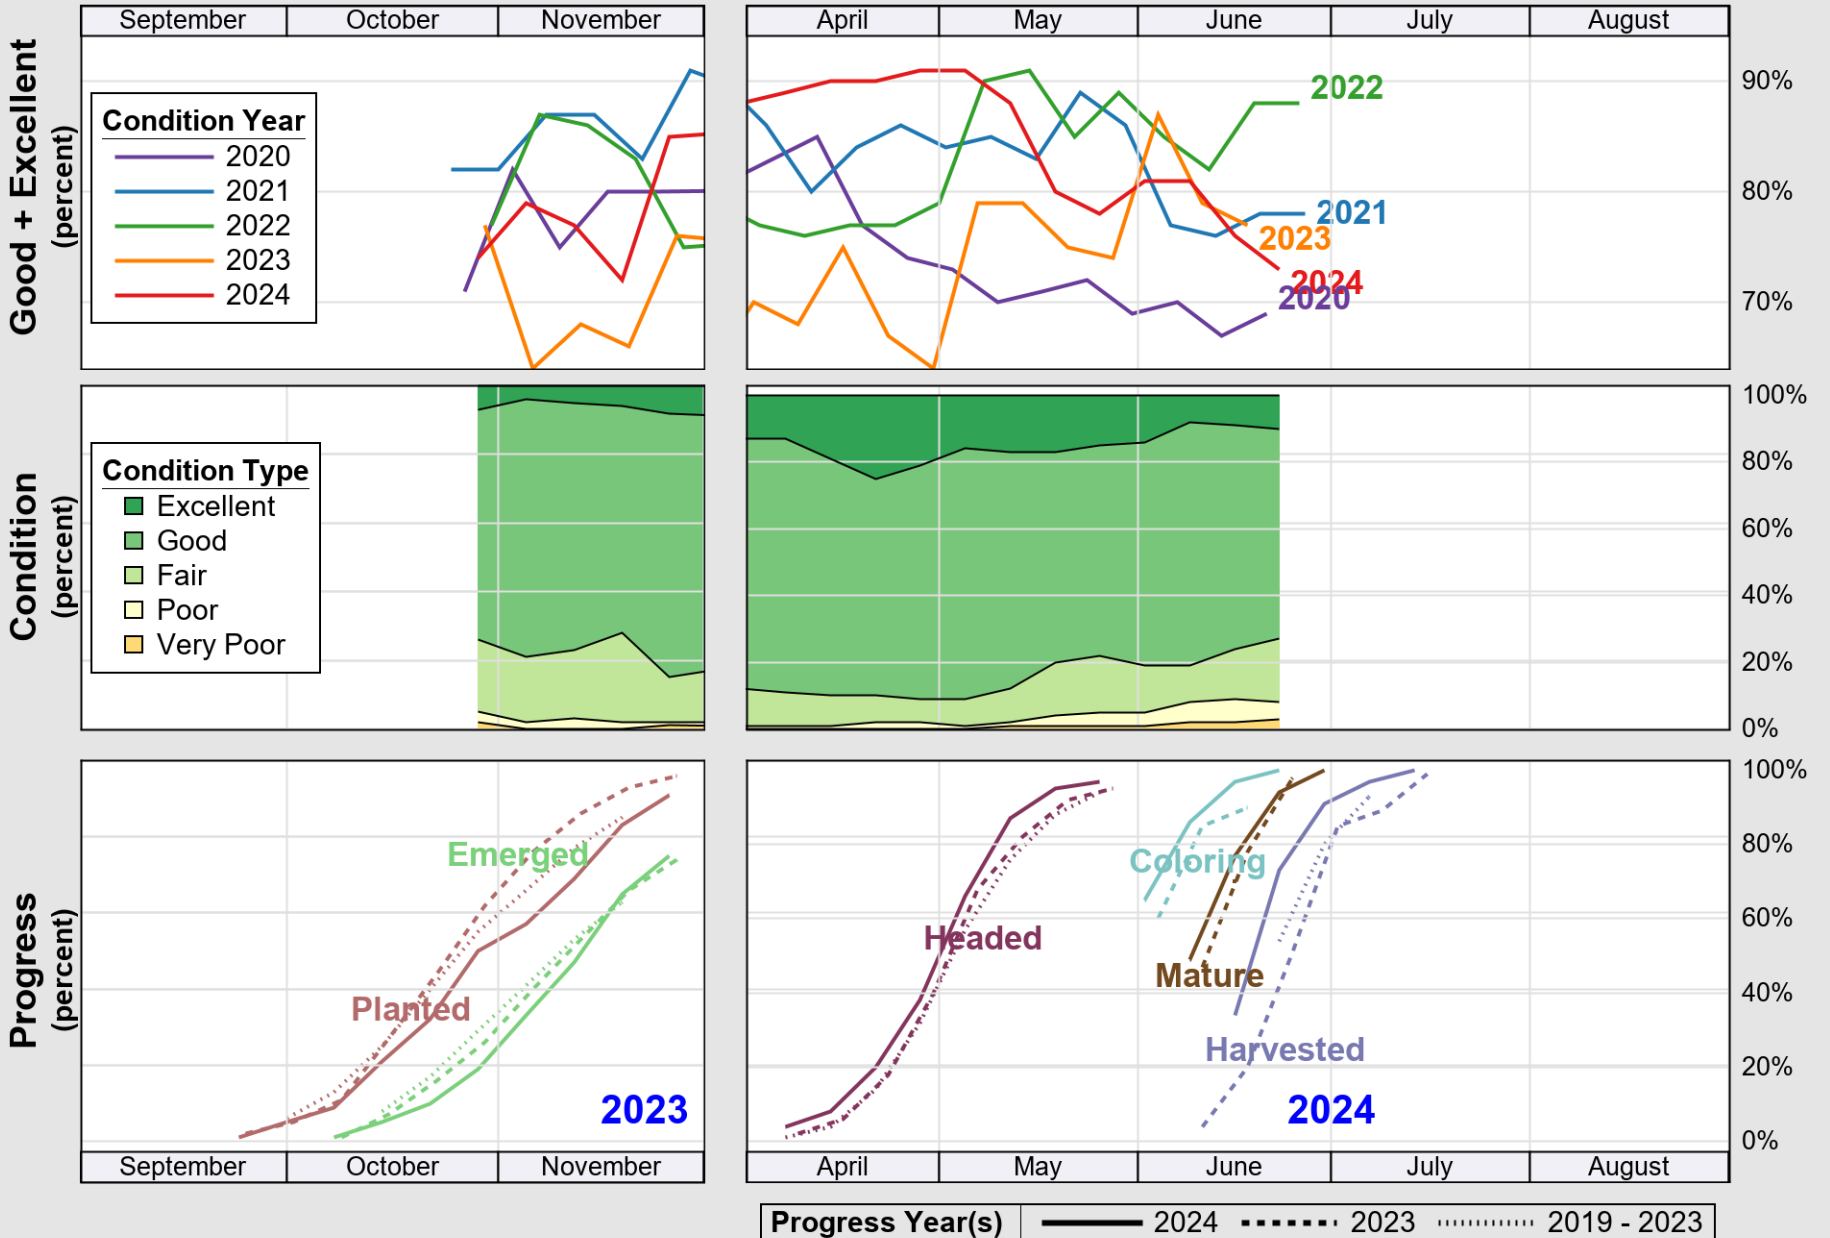

USDA

Crop Progress and Condition: Corn in Kentucky , 2024

NASS

Source: National Agricultural Statistics Service (NASS), Crop Progress Report

USDA

Crop Progress and Condition: Pasture and Range in Kentucky , 2024

NASS

Source: National Agricultural Statistics Service (NASS), Crop Progress Report

USDA

Crop Progress and Condition: Soybeans in Kentucky , 2024

NASS

Source: National Agricultural Statistics Service (NASS), Crop Progress Report

USDA

Crop Progress and Condition: Winter Wheat in Kentucky , 2024

NASS

Source: National Agricultural Statistics Service (NASS), Crop Progress Report