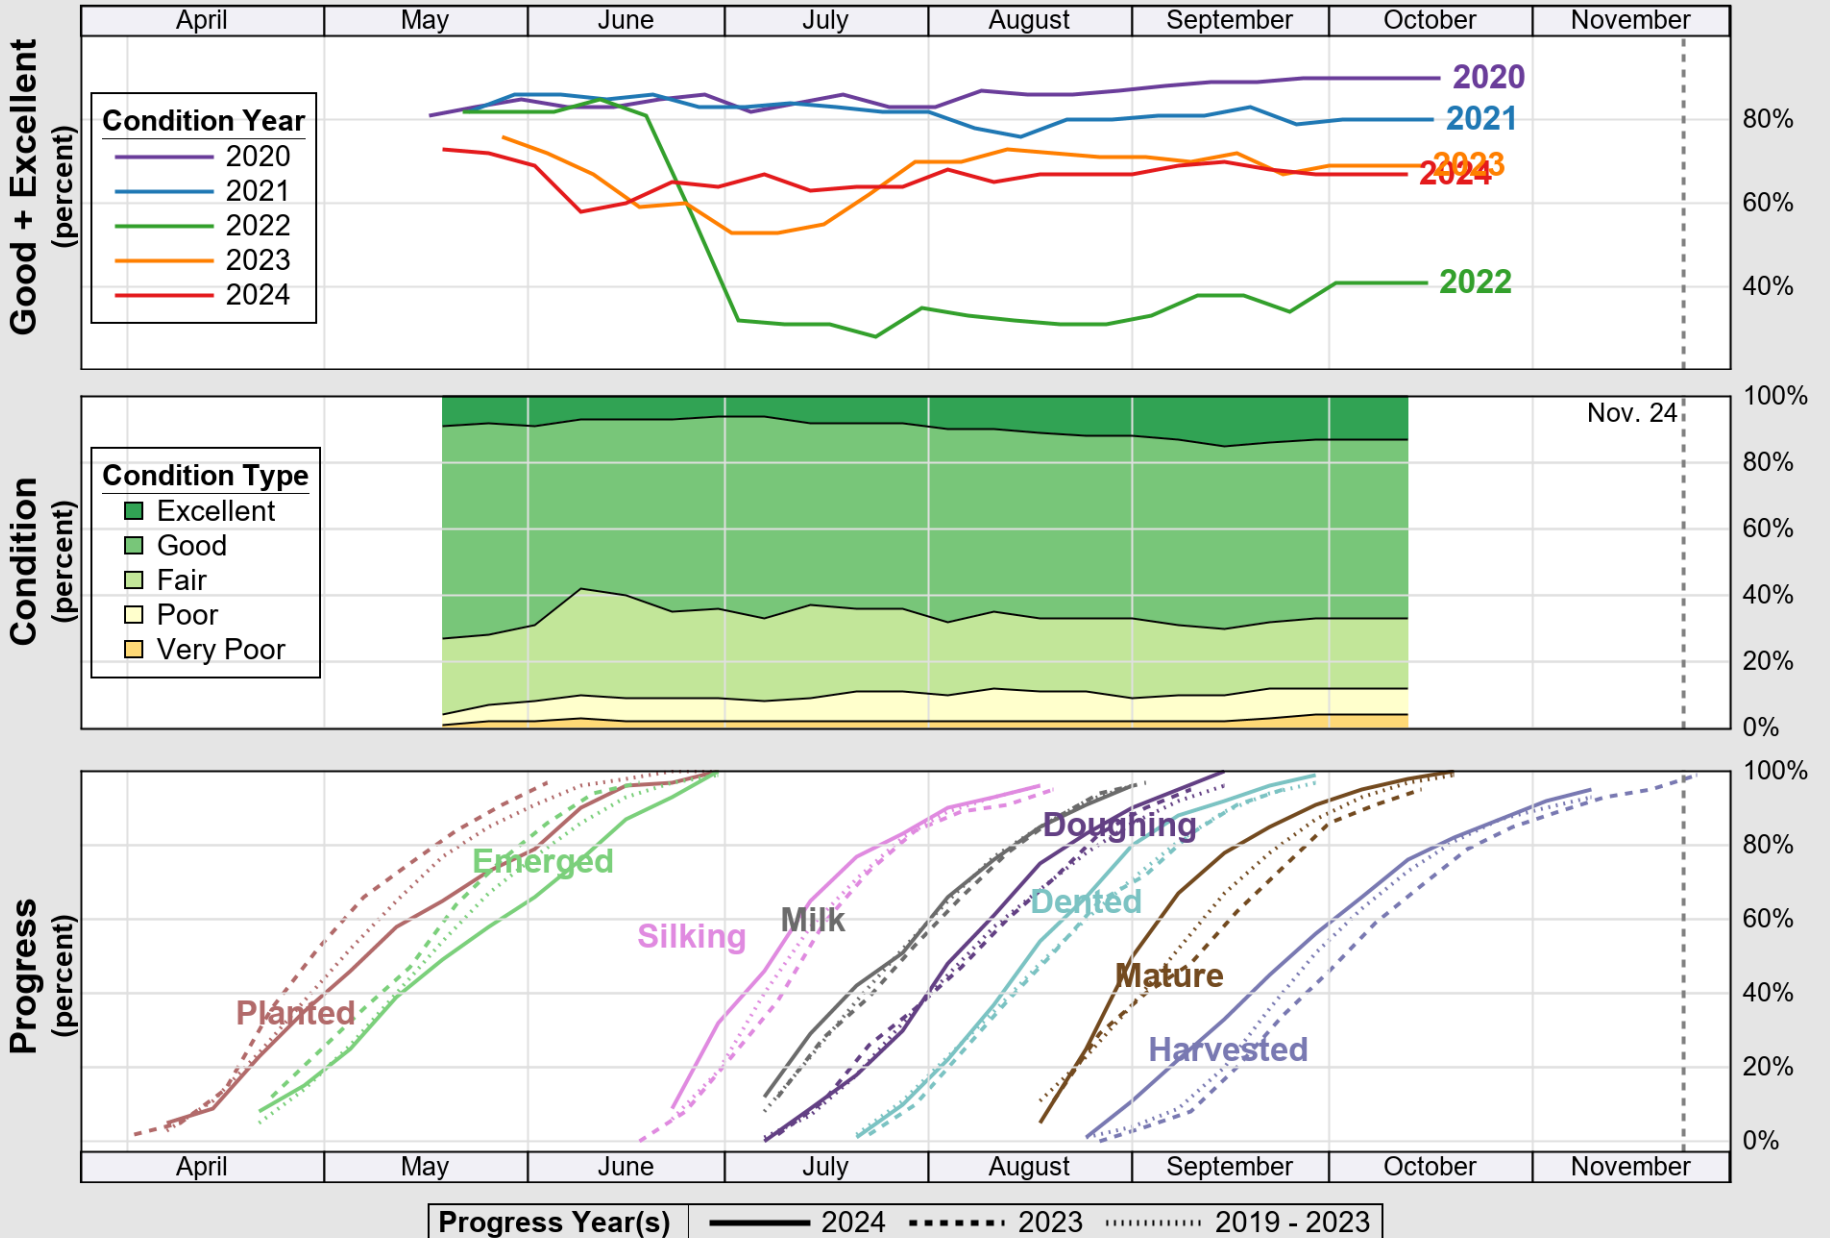

USDA

Crop Progress and Condition: Corn in Kentucky , 2024

NASS

Source: National Agricultural Statistics Service (NASS), Crop Progress Report

USDA

Crop Progress and Condition: Pasture and Range in Kentucky , 2024

NASS

Source: National Agricultural Statistics Service (NASS), Crop Progress Report

USDA

Crop Progress and Condition: Soybeans in Kentucky , 2024

NASS

Source: National Agricultural Statistics Service (NASS), Crop Progress Report

USDA

Crop Progress and Condition: Winter Wheat in Kentucky , 2024

NASS

Source: National Agricultural Statistics Service (NASS), Crop Progress Report