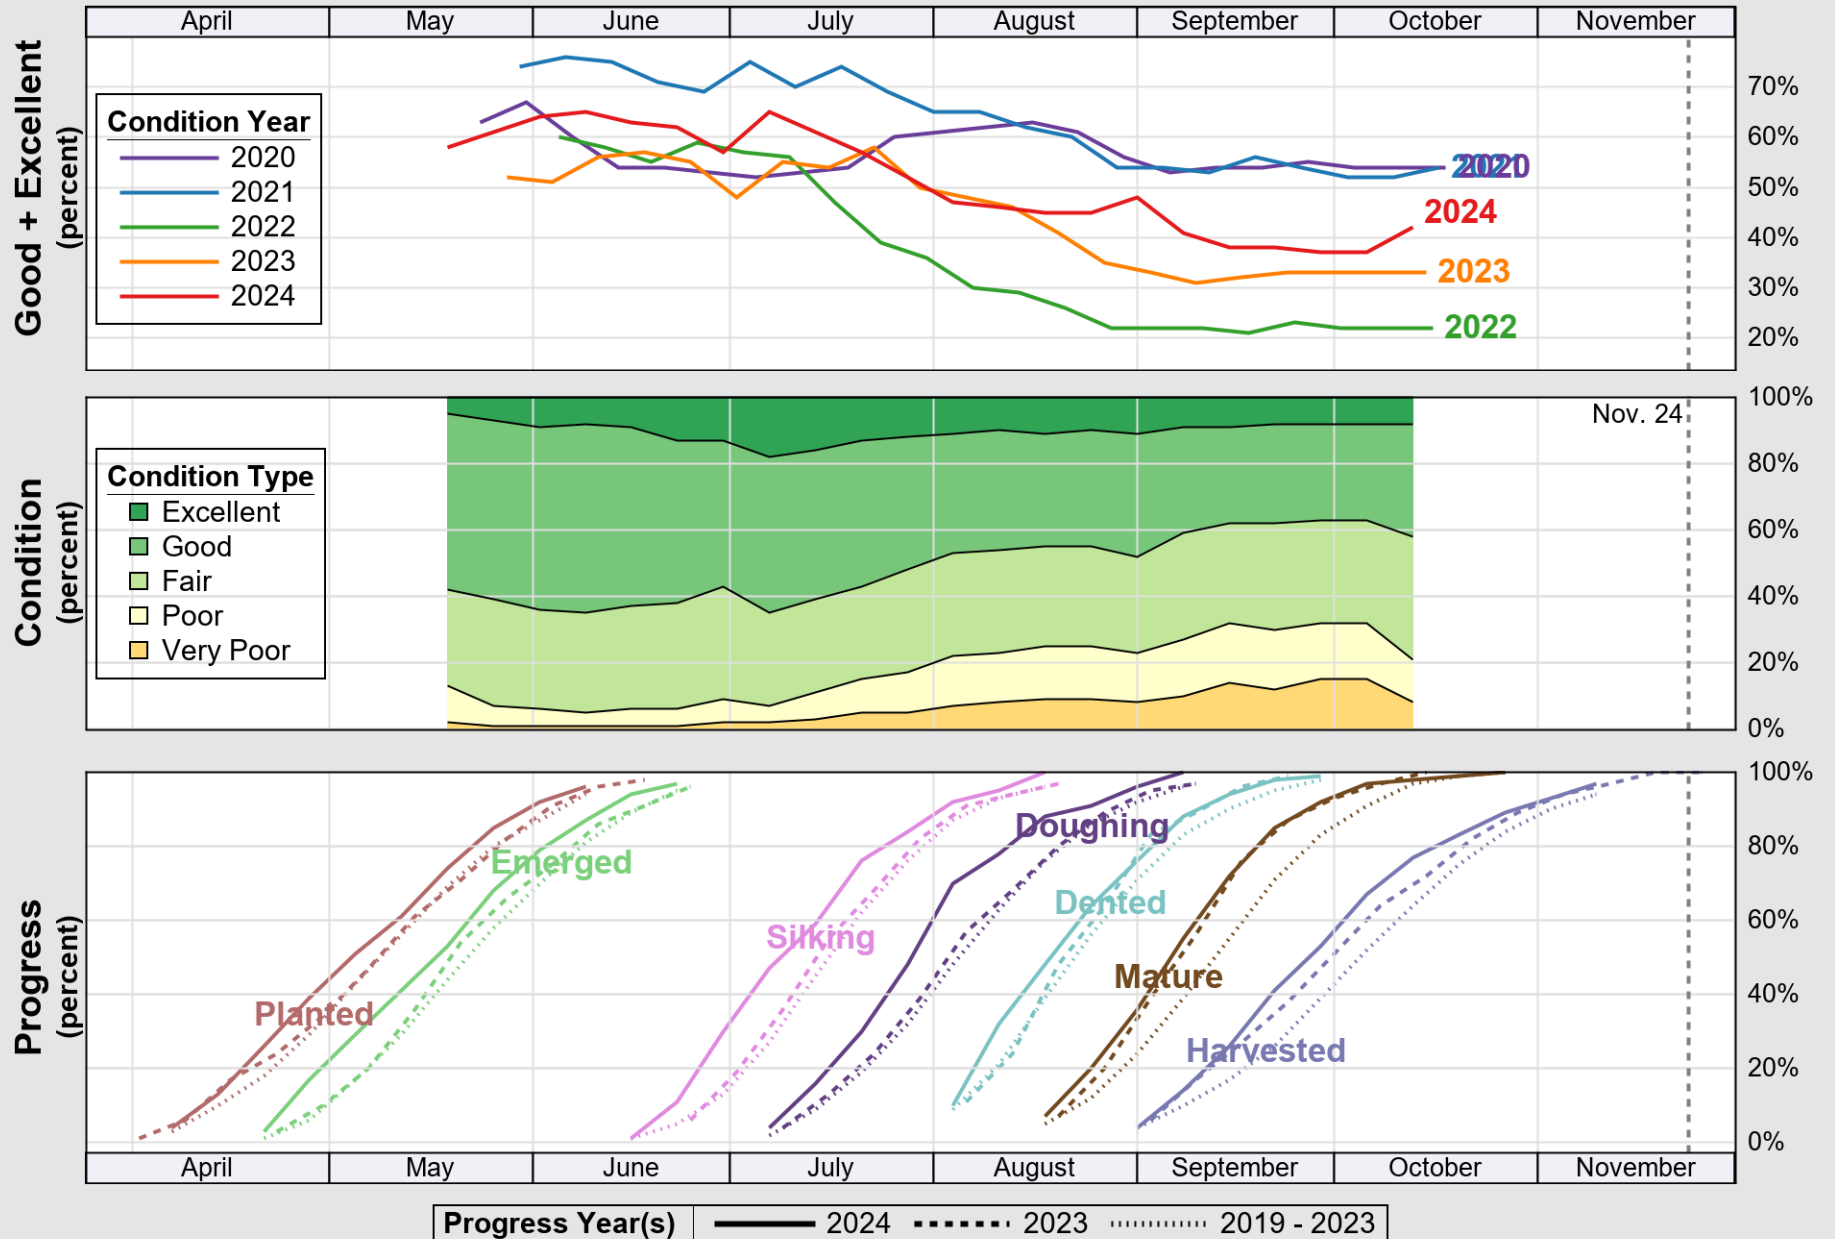

USDA

Crop Progress and Condition: Corn in Kansas , 2024

NASS

Source: National Agricultural Statistics Service (NASS), Crop Progress Report

USDA

Crop Progress and Condition: Cotton in Kansas , 2024

NASS

Source: National Agricultural Statistics Service (NASS), Crop Progress Report

USDA

Crop Progress and Condition: Pasture and Range in Kansas , 2024

NASS

Source: National Agricultural Statistics Service (NASS), Crop Progress Report

USDA

Crop Progress and Condition: Sorghum in Kansas , 2024

NASS

Source: National Agricultural Statistics Service (NASS), Crop Progress Report

USDA

Crop Progress and Condition: Soybeans in Kansas , 2024

NASS

Source: National Agricultural Statistics Service (NASS), Crop Progress Report

USDA

Crop Progress and Condition: Sunflower in Kansas , 2024

NASS

Source: National Agricultural Statistics Service (NASS), Crop Progress Report

USDA

Crop Progress and Condition: Winter Wheat in Kansas , 2024