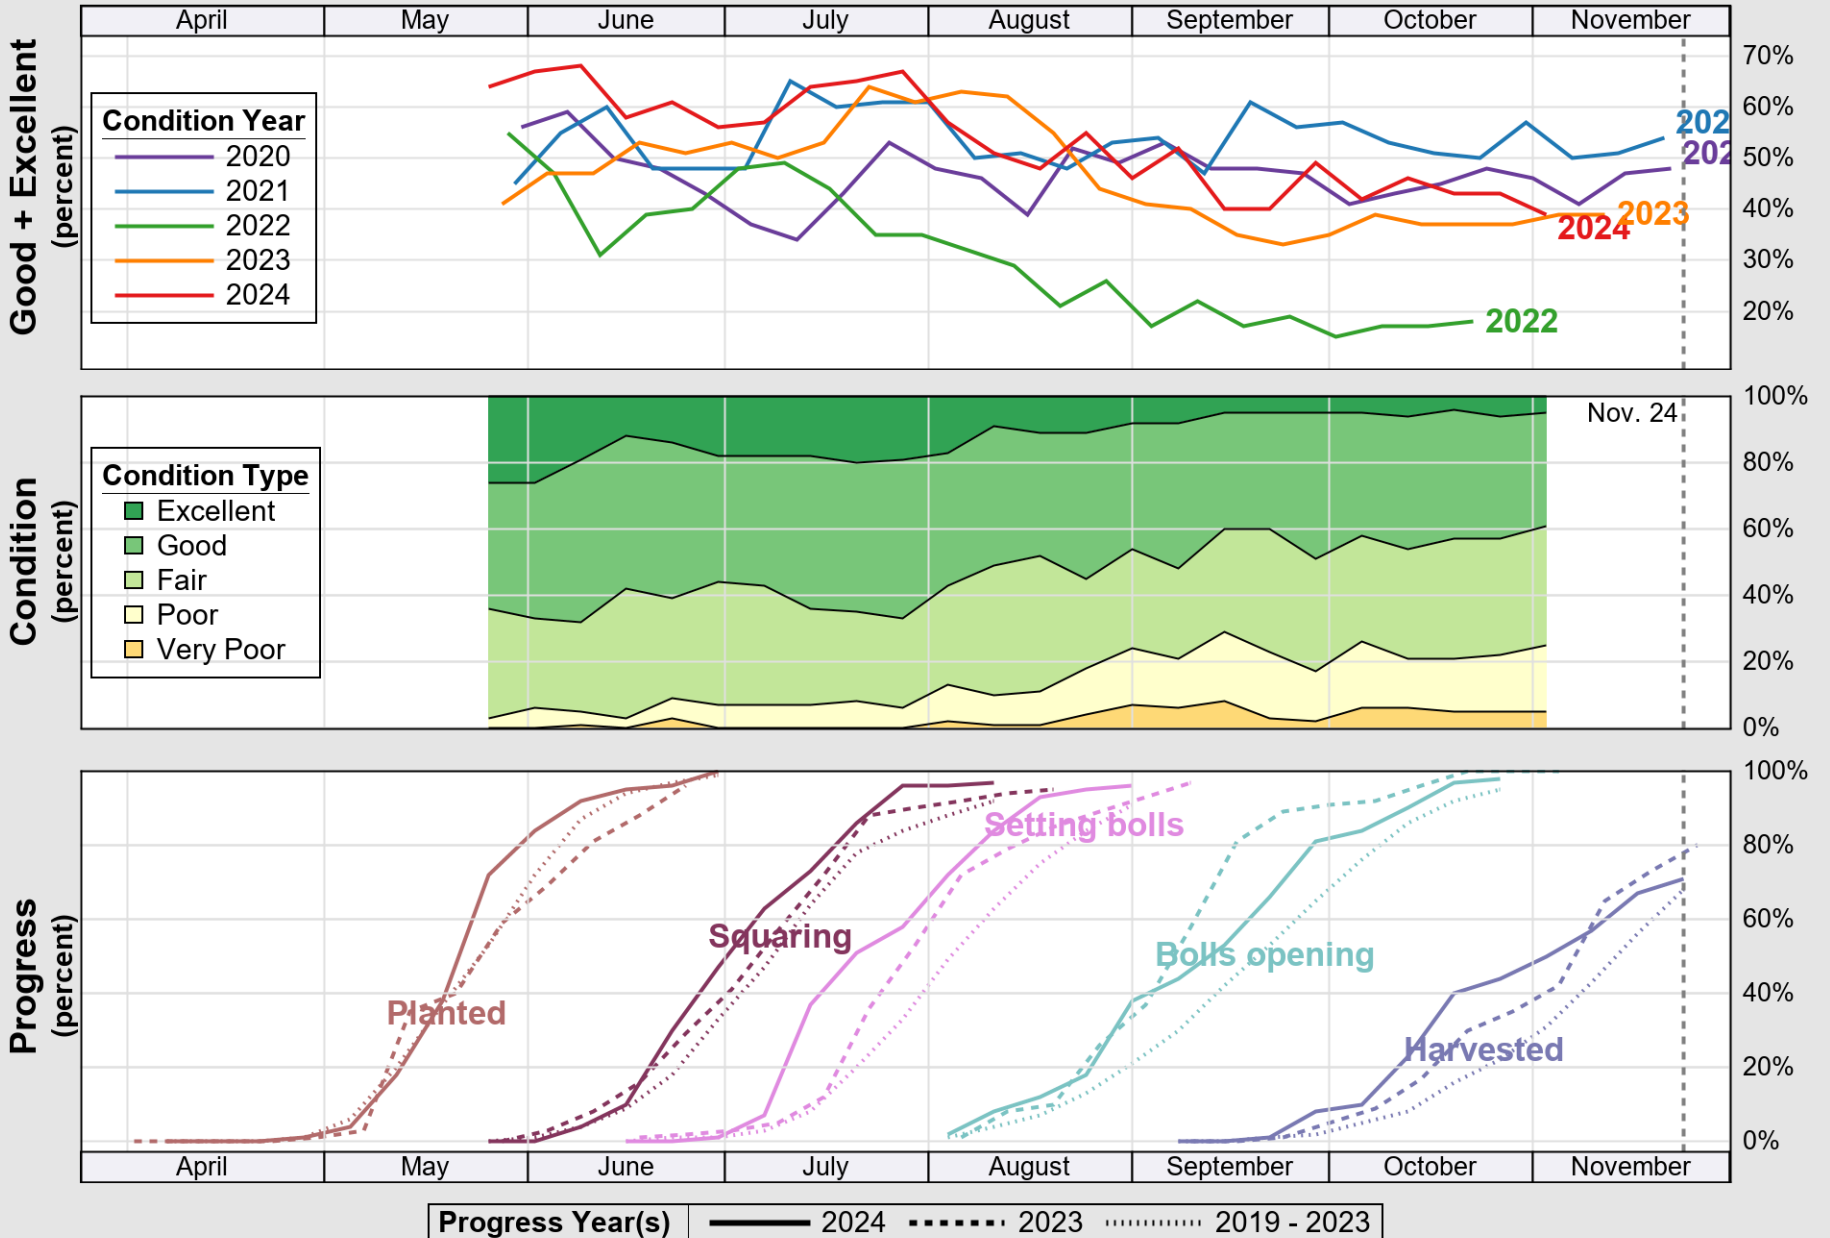

USDA

Crop Progress and Condition: Corn in Kansas , 2024

NASS

Source: National Agricultural Statistics Service (NASS), Crop Progress Report

USDA

Crop Progress and Condition: Cotton in Kansas , 2024

NASS

Source: National Agricultural Statistics Service (NASS), Crop Progress Report

USDA

Crop Progress and Condition: Pasture and Range in Kansas , 2024

NASS

Source: National Agricultural Statistics Service (NASS), Crop Progress Report

USDA

Crop Progress and Condition: Sorghum in Kansas , 2024

NASS

Source: National Agricultural Statistics Service (NASS), Crop Progress Report

USDA

Crop Progress and Condition: Soybeans in Kansas , 2024

NASS

Source: National Agricultural Statistics Service (NASS), Crop Progress Report

USDA

Crop Progress and Condition: Sunflower in Kansas , 2024

NASS

Source: National Agricultural Statistics Service (NASS), Crop Progress Report

USDA

Crop Progress and Condition: Winter Wheat in Kansas , 2024