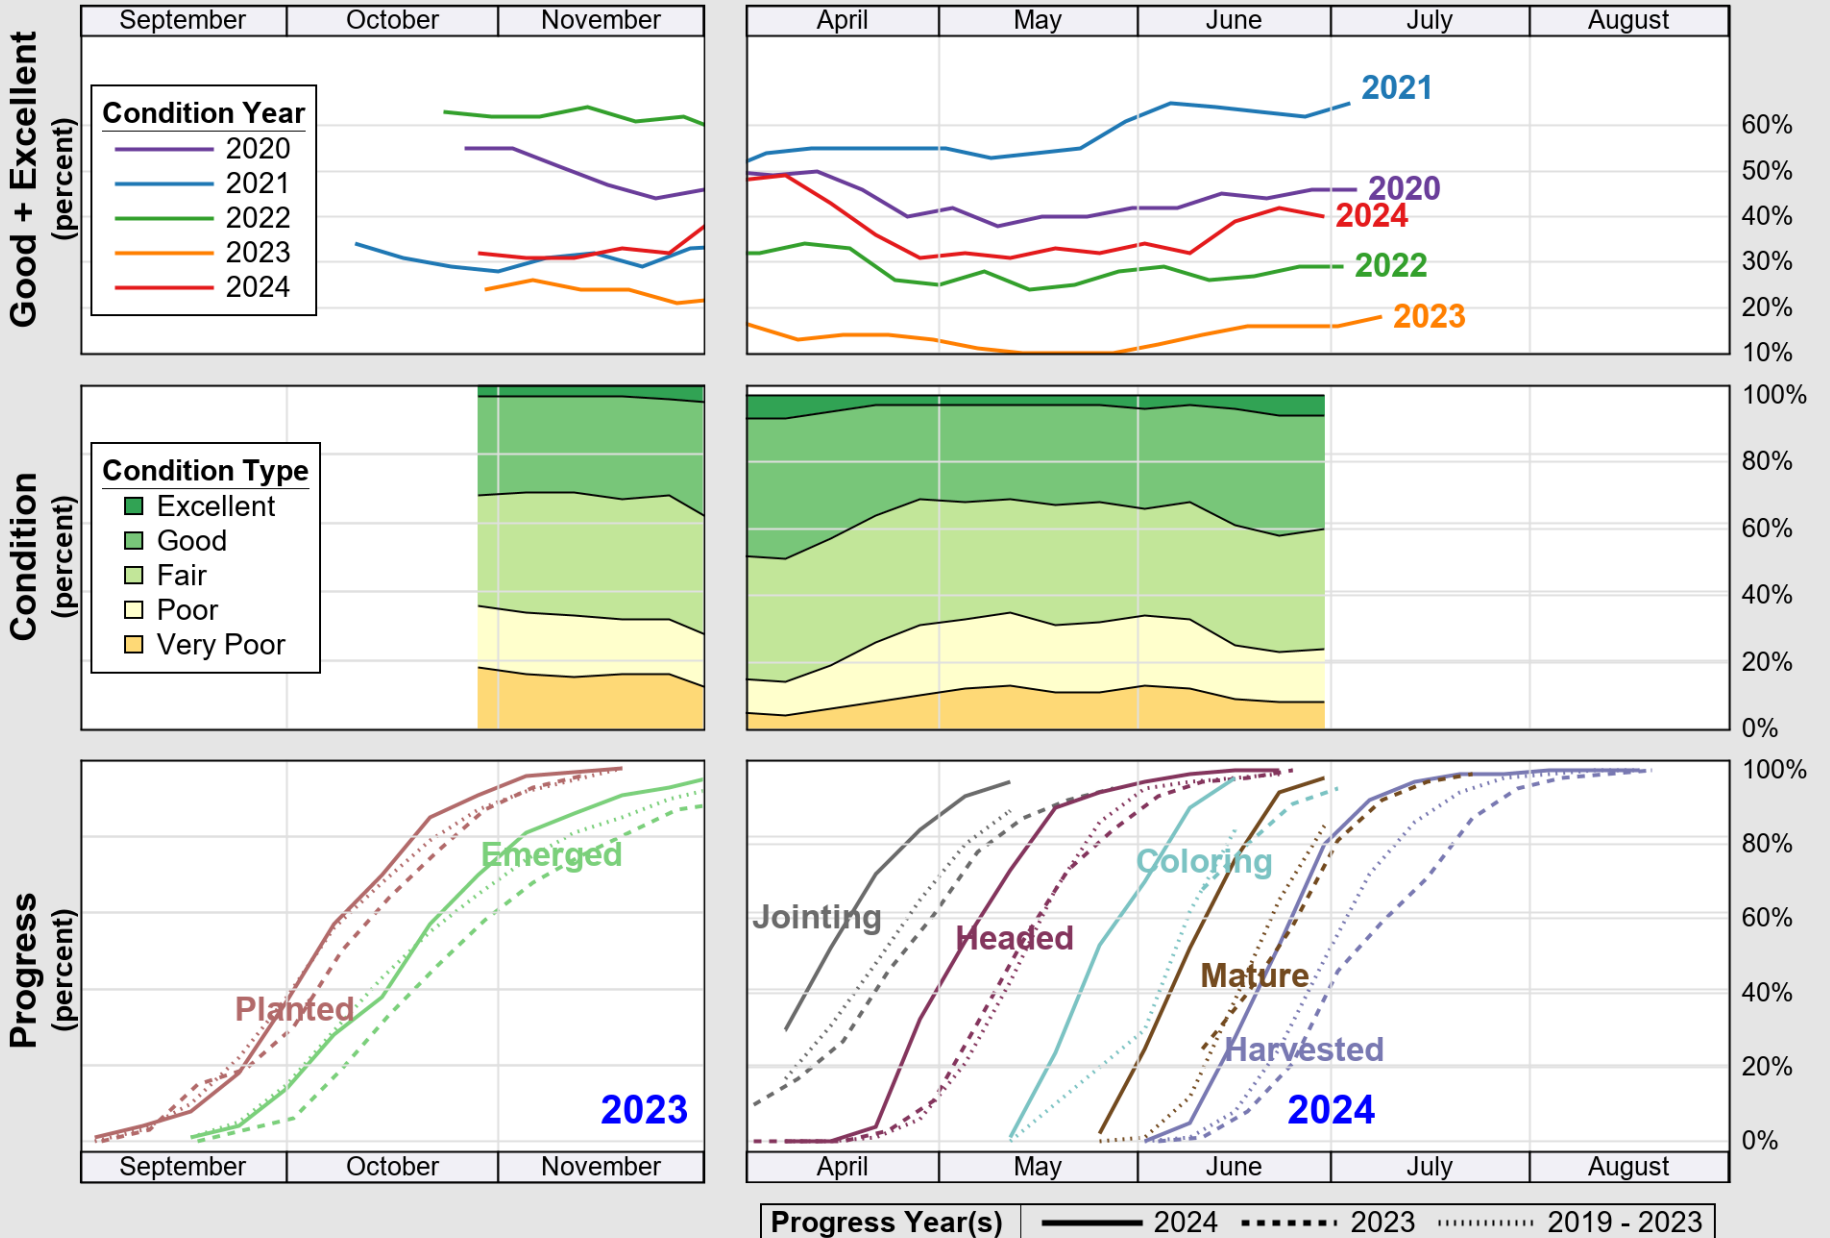

USDA

Crop Progress and Condition: Corn in Kansas , 2024

NASS

Source: National Agricultural Statistics Service (NASS), Crop Progress Report

USDA

Crop Progress and Condition: Cotton in Kansas , 2024

NASS

Source: National Agricultural Statistics Service (NASS), Crop Progress Report

NASS

Source: National Agricultural Statistics Service (NASS), Crop Progress Report

USDA

Crop Progress and Condition: Soybeans in Kansas , 2024

NASS

Source: National Agricultural Statistics Service (NASS), Crop Progress Report

USDA

Crop Progress and Condition: Sunflower in Kansas , 2024

NASS

Source: National Agricultural Statistics Service (NASS), Crop Progress Report

USDA

Crop Progress and Condition: Winter Wheat in Kansas , 2024

NASS

Source: National Agricultural Statistics Service (NASS), Crop Progress Report