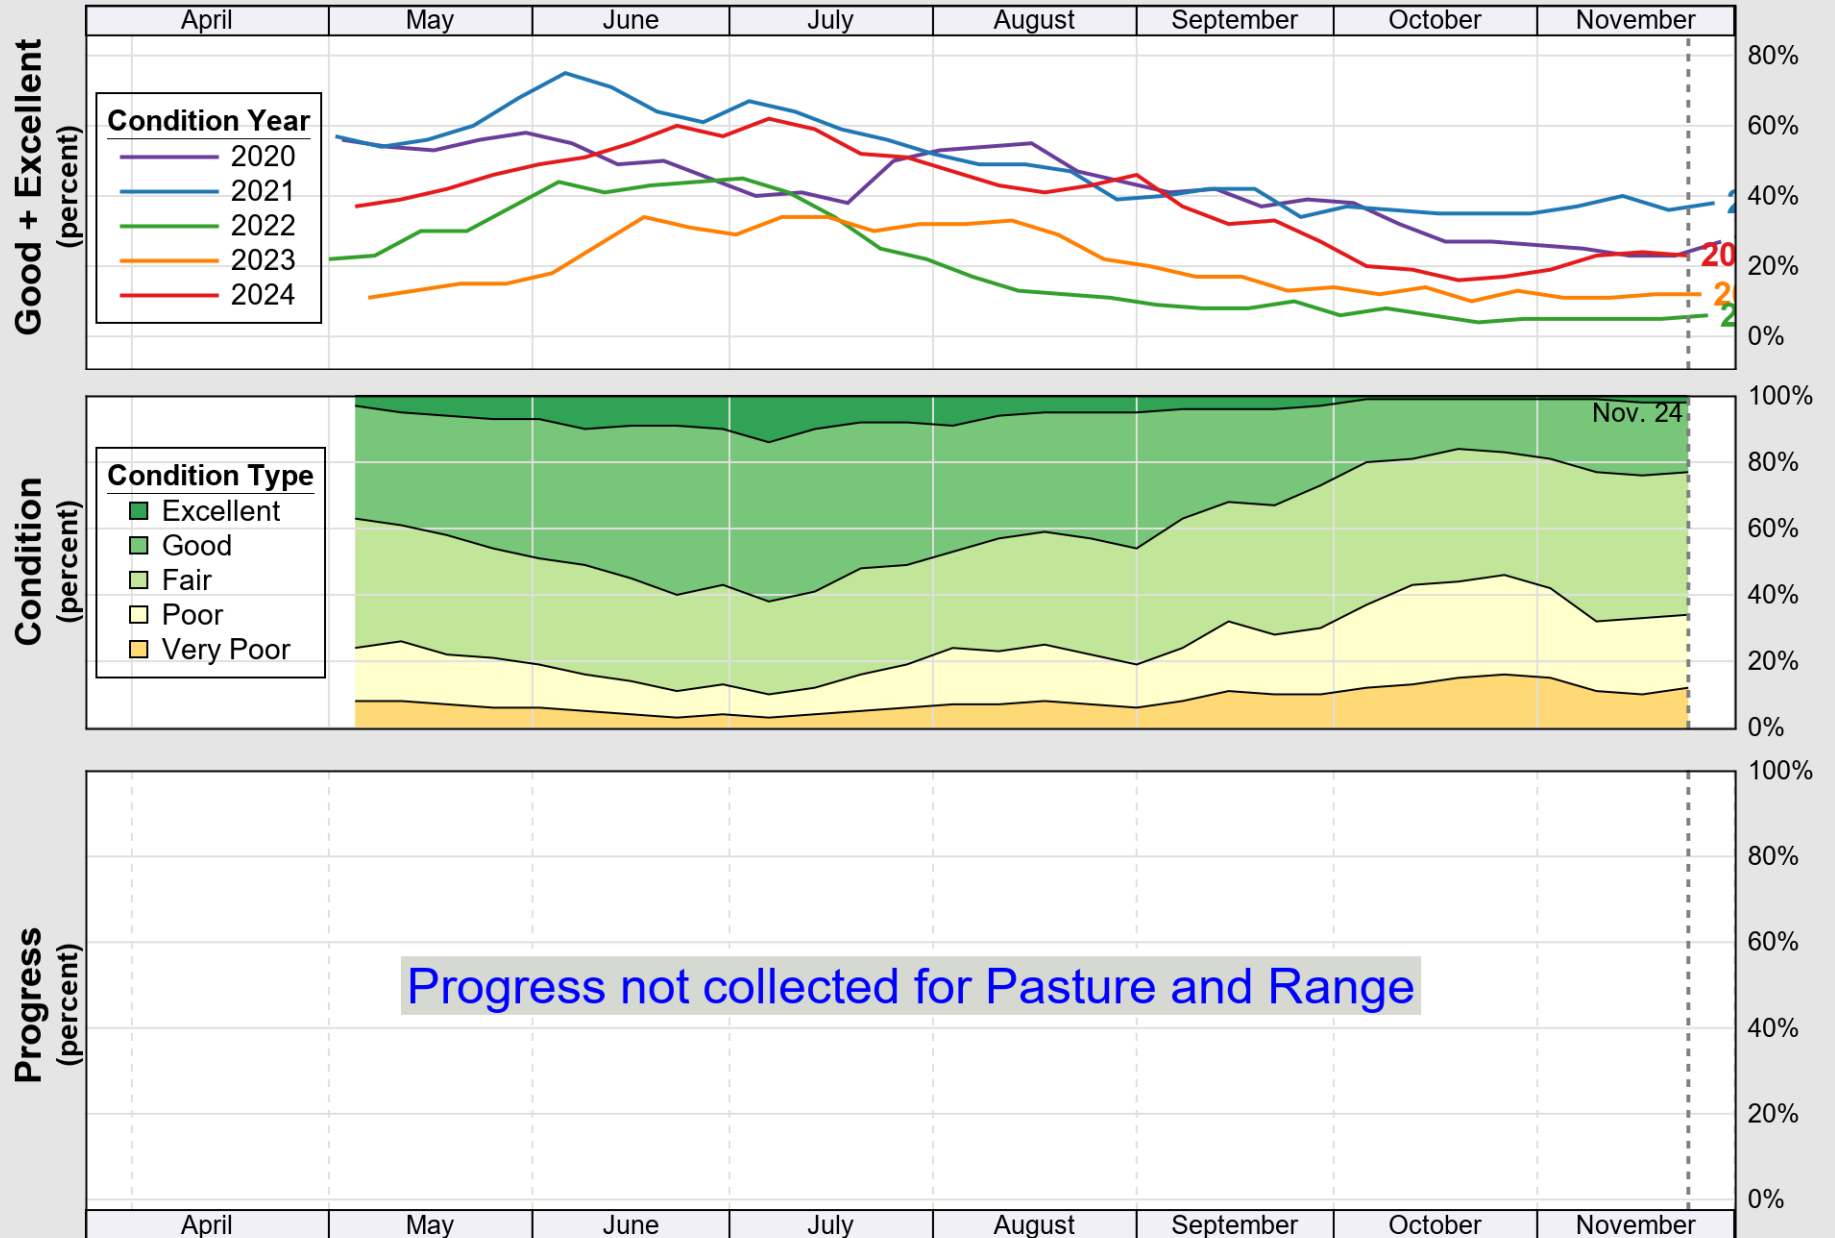

USDA

Crop Progress and Condition: Corn in Kansas , 2024

NASS

Source: National Agricultural Statistics Service (NASS), Crop Progress Report

USDA

Crop Progress and Condition: Cotton in Kansas , 2024

NASS

Source: National Agricultural Statistics Service (NASS), Crop Progress Report

USDA

Crop Progress and Condition: Pasture and Range in Kansas , 2024

NASS

Source: National Agricultural Statistics Service (NASS), Crop Progress Report

USDA

Crop Progress and Condition: Sorghum in Kansas , 2024

NASS

Source: National Agricultural Statistics Service (NASS), Crop Progress Report

USDA

Crop Progress and Condition: Soybeans in Kansas , 2024

NASS

Source: National Agricultural Statistics Service (NASS), Crop Progress Report