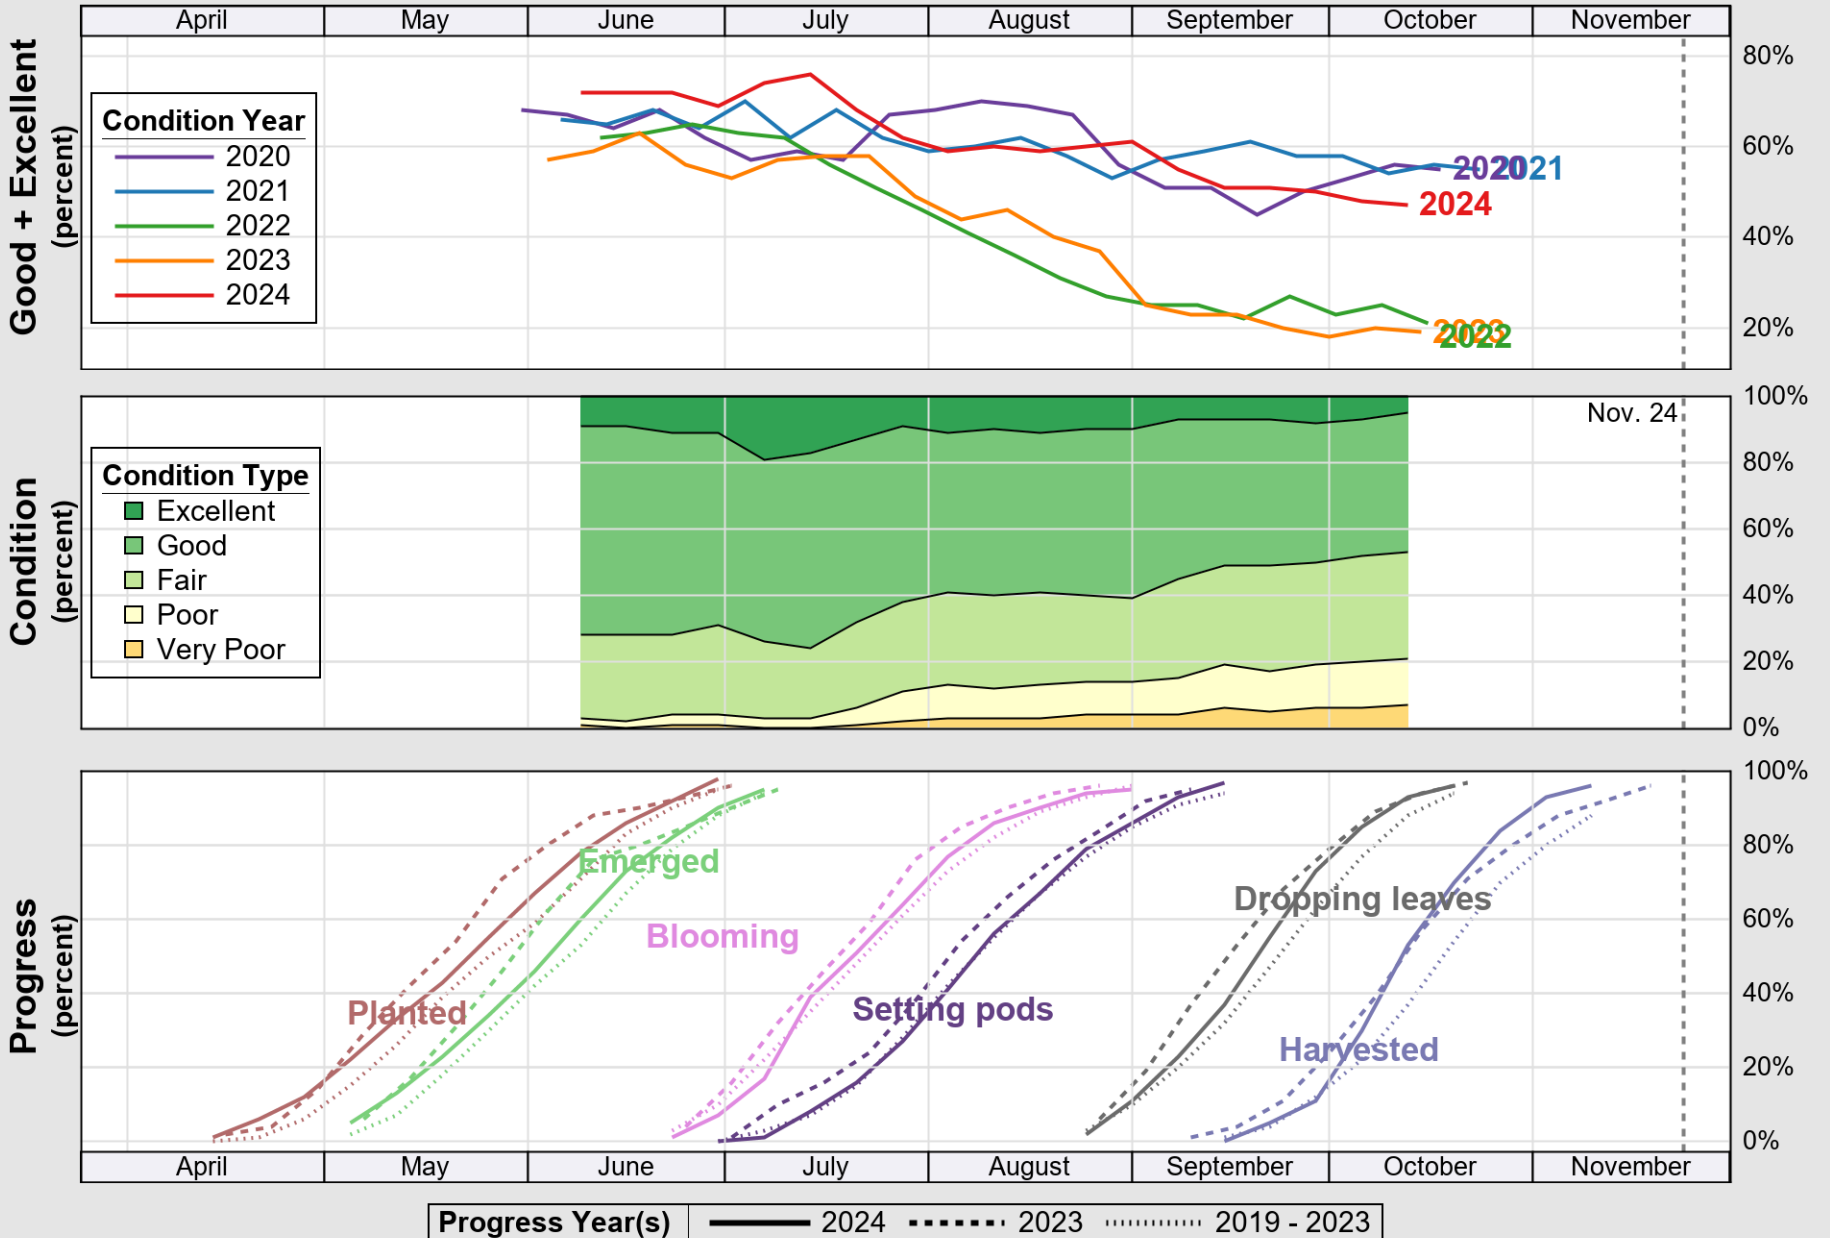

USDA

Crop Progress and Condition: Corn in Kansas , 2024

NASS

Source: National Agricultural Statistics Service (NASS), Crop Progress Report

USDA

Crop Progress and Condition: Cotton in Kansas , 2024

NASS

Source: National Agricultural Statistics Service (NASS), Crop Progress Report

USDA

Crop Progress and Condition: Pasture and Range in Kansas , 2024

NASS

Source: National Agricultural Statistics Service (NASS), Crop Progress Report

USDA

Crop Progress and Condition: Sorghum in Kansas , 2024

NASS

Source: National Agricultural Statistics Service (NASS), Crop Progress Report

USDA

Crop Progress and Condition: Soybeans in Kansas , 2024

NASS

Source: National Agricultural Statistics Service (NASS), Crop Progress Report

USDA

Crop Progress and Condition: Sunflower in Kansas , 2024

NASS

Source: National Agricultural Statistics Service (NASS), Crop Progress Report

USDA

Crop Progress and Condition: Winter Wheat in Kansas , 2024