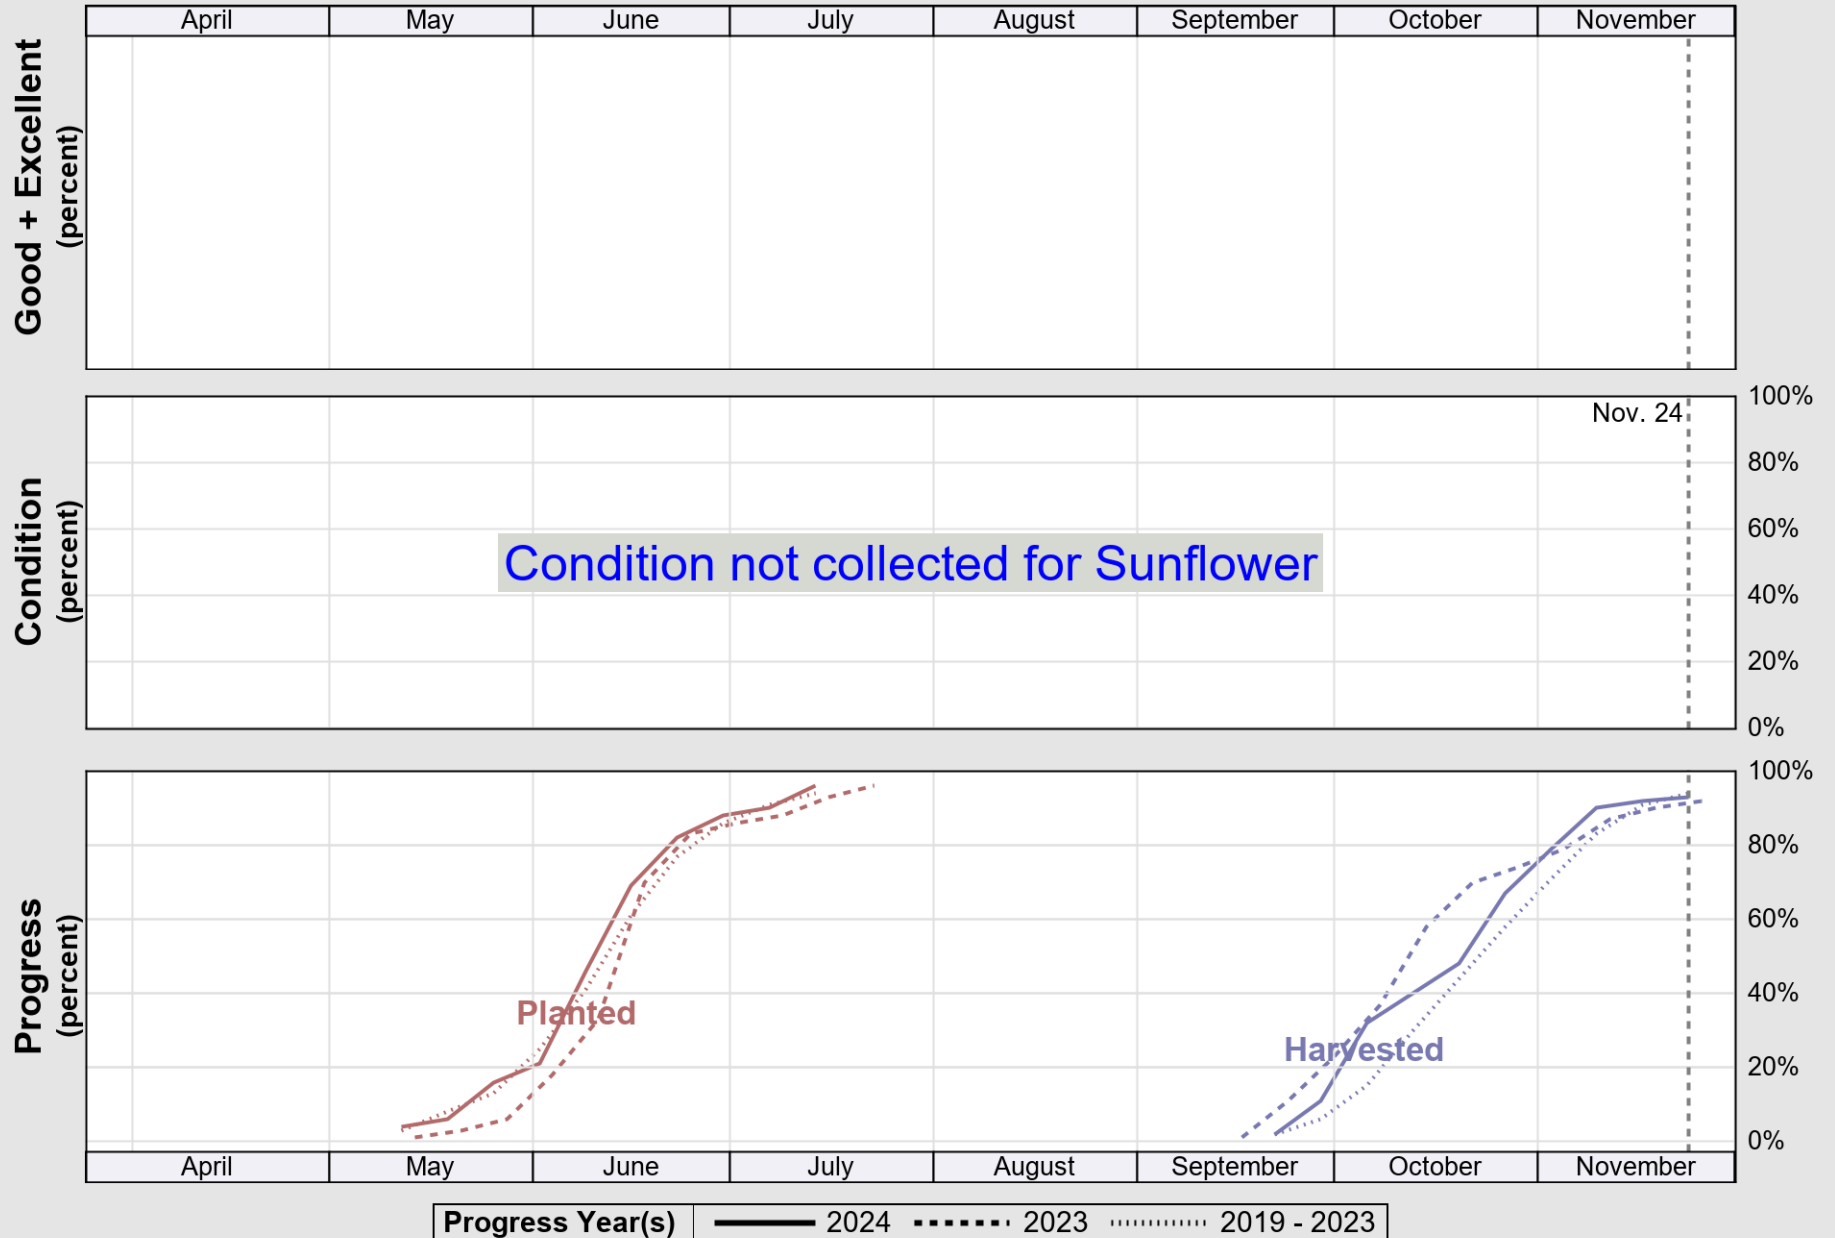

NASS

Source: National Agricultural Statistics Service (NASS), Crop Progress Report

USDA

Crop Progress and Condition: Soybeans in Kansas , 2024

NASS

Source: National Agricultural Statistics Service (NASS), Crop Progress Report

USDA

Crop Progress and Condition: Sunflower in Kansas , 2024

NASS

Source: National Agricultural Statistics Service (NASS), Crop Progress Report

USDA

Crop Progress and Condition: Winter Wheat in Kansas , 2024