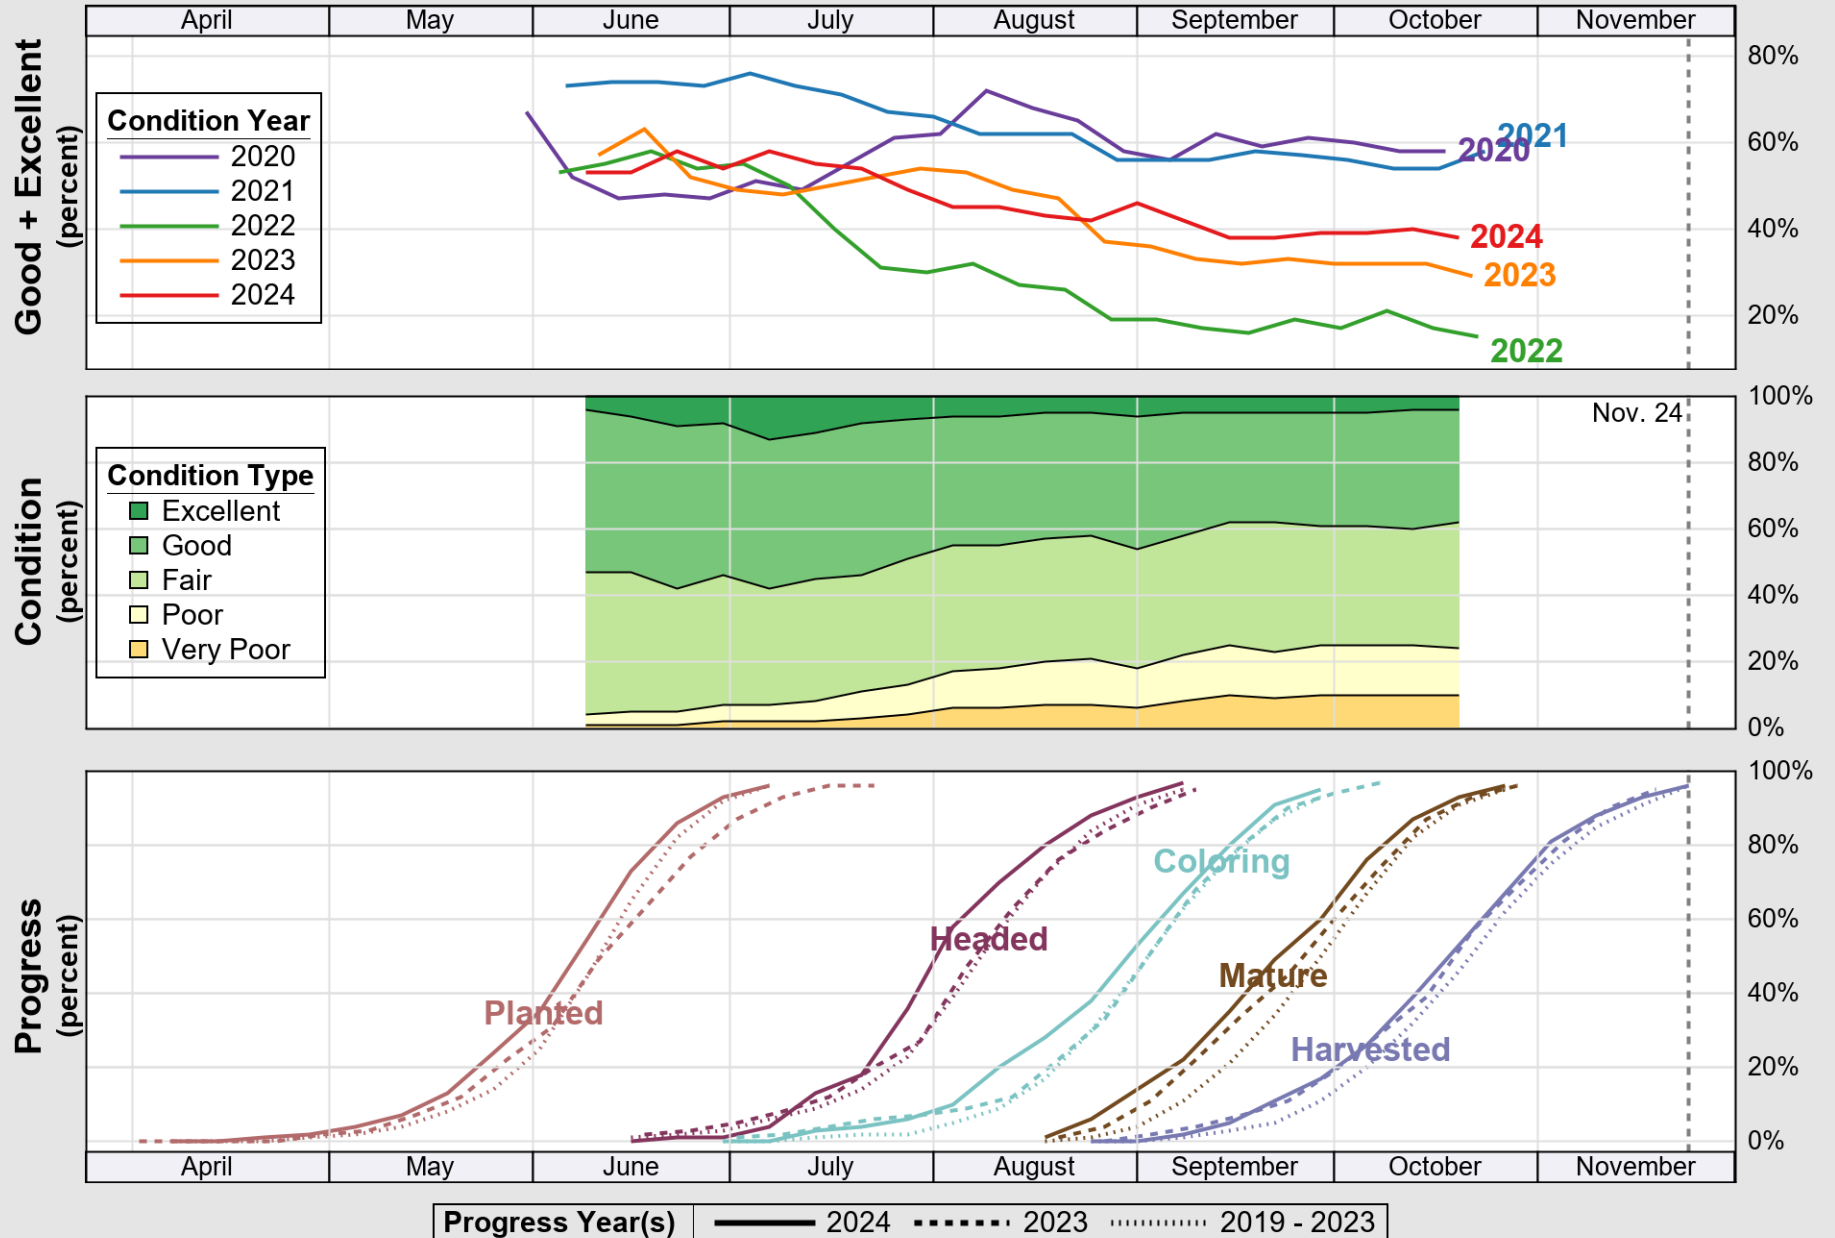

USDA

Crop Progress and Condition: Corn in Kansas , 2024

NASS

Source: National Agricultural Statistics Service (NASS), Crop Progress Report

USDA

Crop Progress and Condition: Cotton in Kansas , 2024

NASS

Source: National Agricultural Statistics Service (NASS), Crop Progress Report

USDA

Crop Progress and Condition: Pasture and Range in Kansas , 2024

NASS

Source: National Agricultural Statistics Service (NASS), Crop Progress Report

USDA

Crop Progress and Condition: Sorghum in Kansas , 2024

NASS

Source: National Agricultural Statistics Service (NASS), Crop Progress Report

USDA

Crop Progress and Condition: Soybeans in Kansas , 2024

NASS

Source: National Agricultural Statistics Service (NASS), Crop Progress Report

USDA

Crop Progress and Condition: Sunflower in Kansas , 2024

NASS

Source: National Agricultural Statistics Service (NASS), Crop Progress Report

USDA

Crop Progress and Condition: Winter Wheat in Kansas , 2024