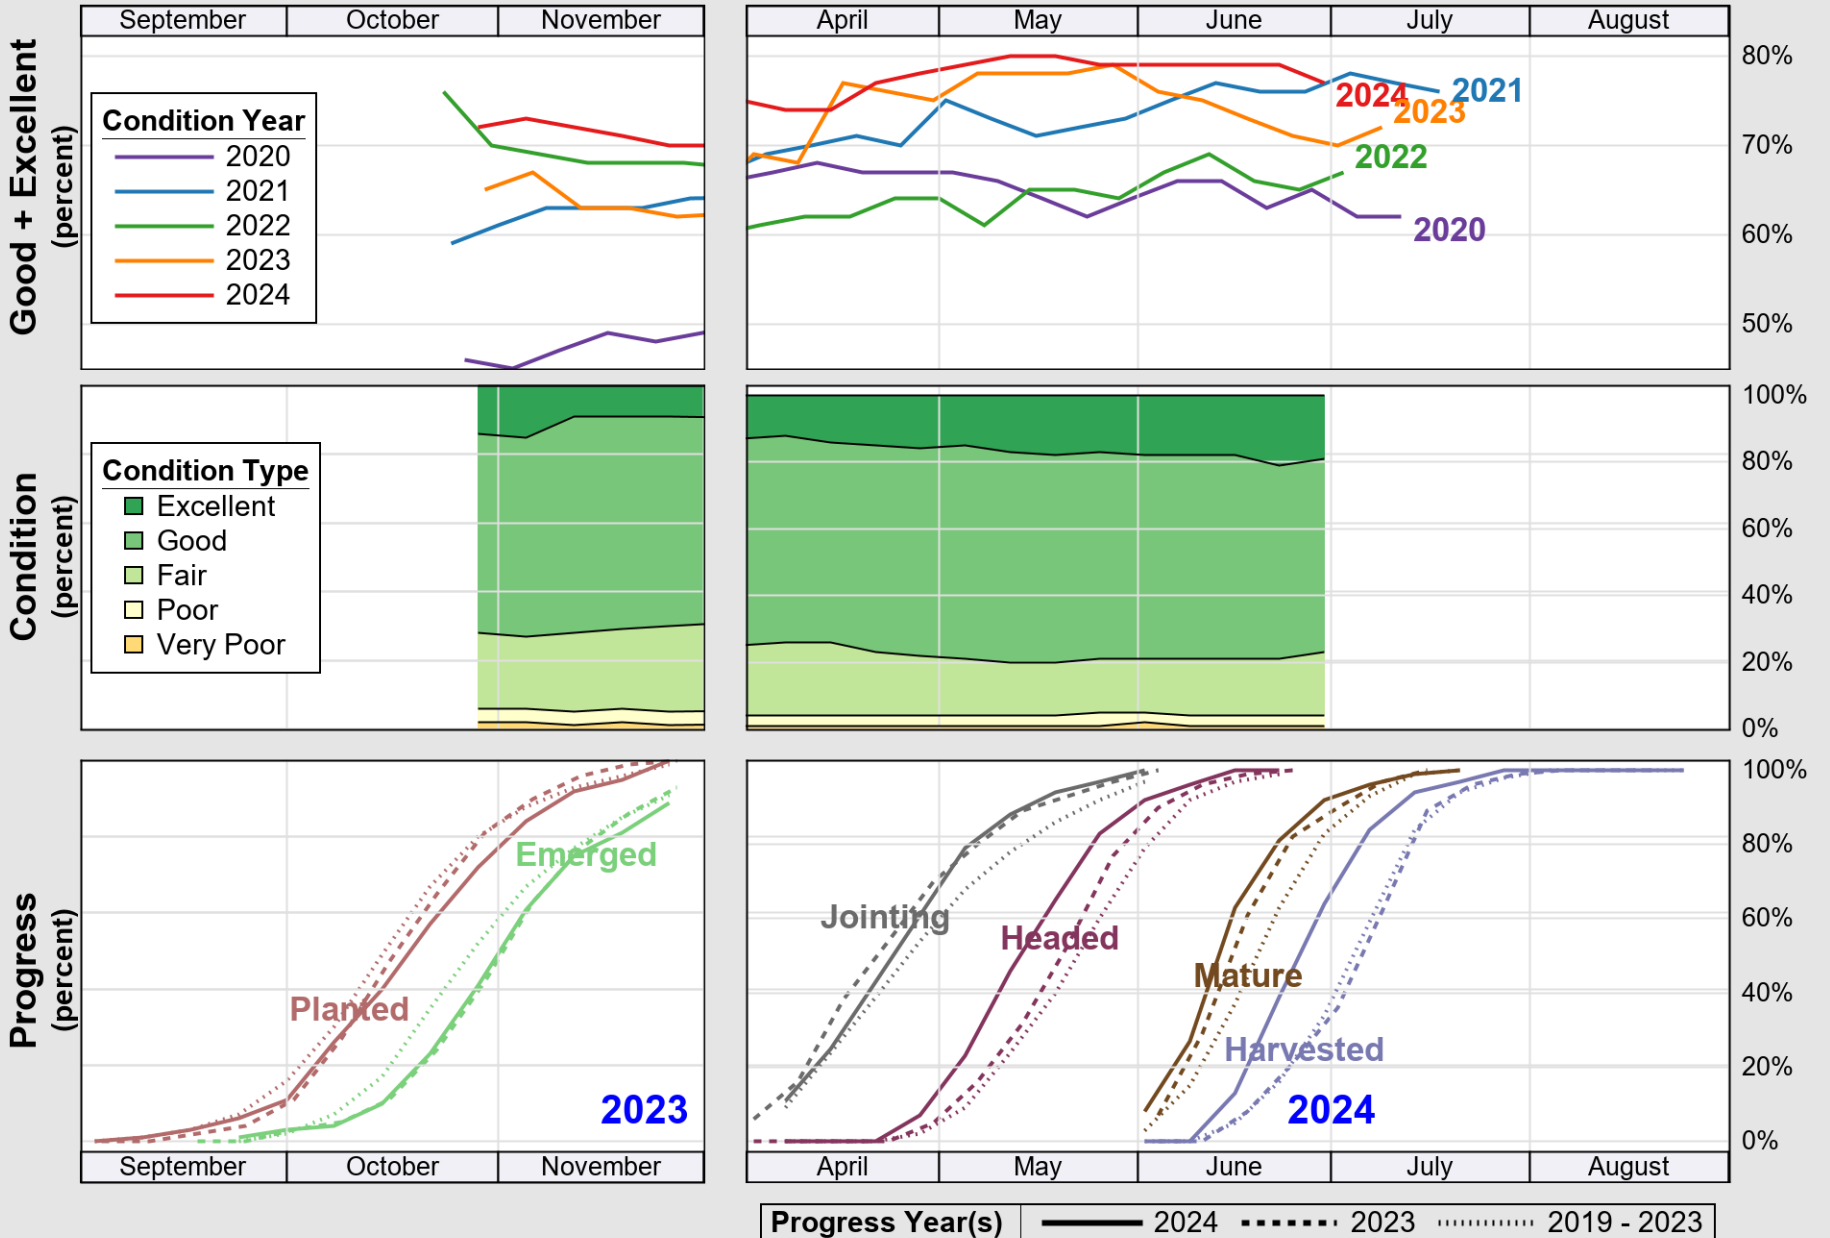

USDA

Crop Progress and Condition: Corn in Indiana , 2024

NASS

Source: National Agricultural Statistics Service (NASS), Crop Progress Report

USDA

Crop Progress and Condition: Pasture and Range in Indiana , 2024

NASS

Source: National Agricultural Statistics Service (NASS), Crop Progress Report

USDA

Crop Progress and Condition: Soybeans in Indiana , 2024

NASS

Source: National Agricultural Statistics Service (NASS), Crop Progress Report

USDA

Crop Progress and Condition: Winter Wheat in Indiana , 2024

NASS

Source: National Agricultural Statistics Service (NASS), Crop Progress Report