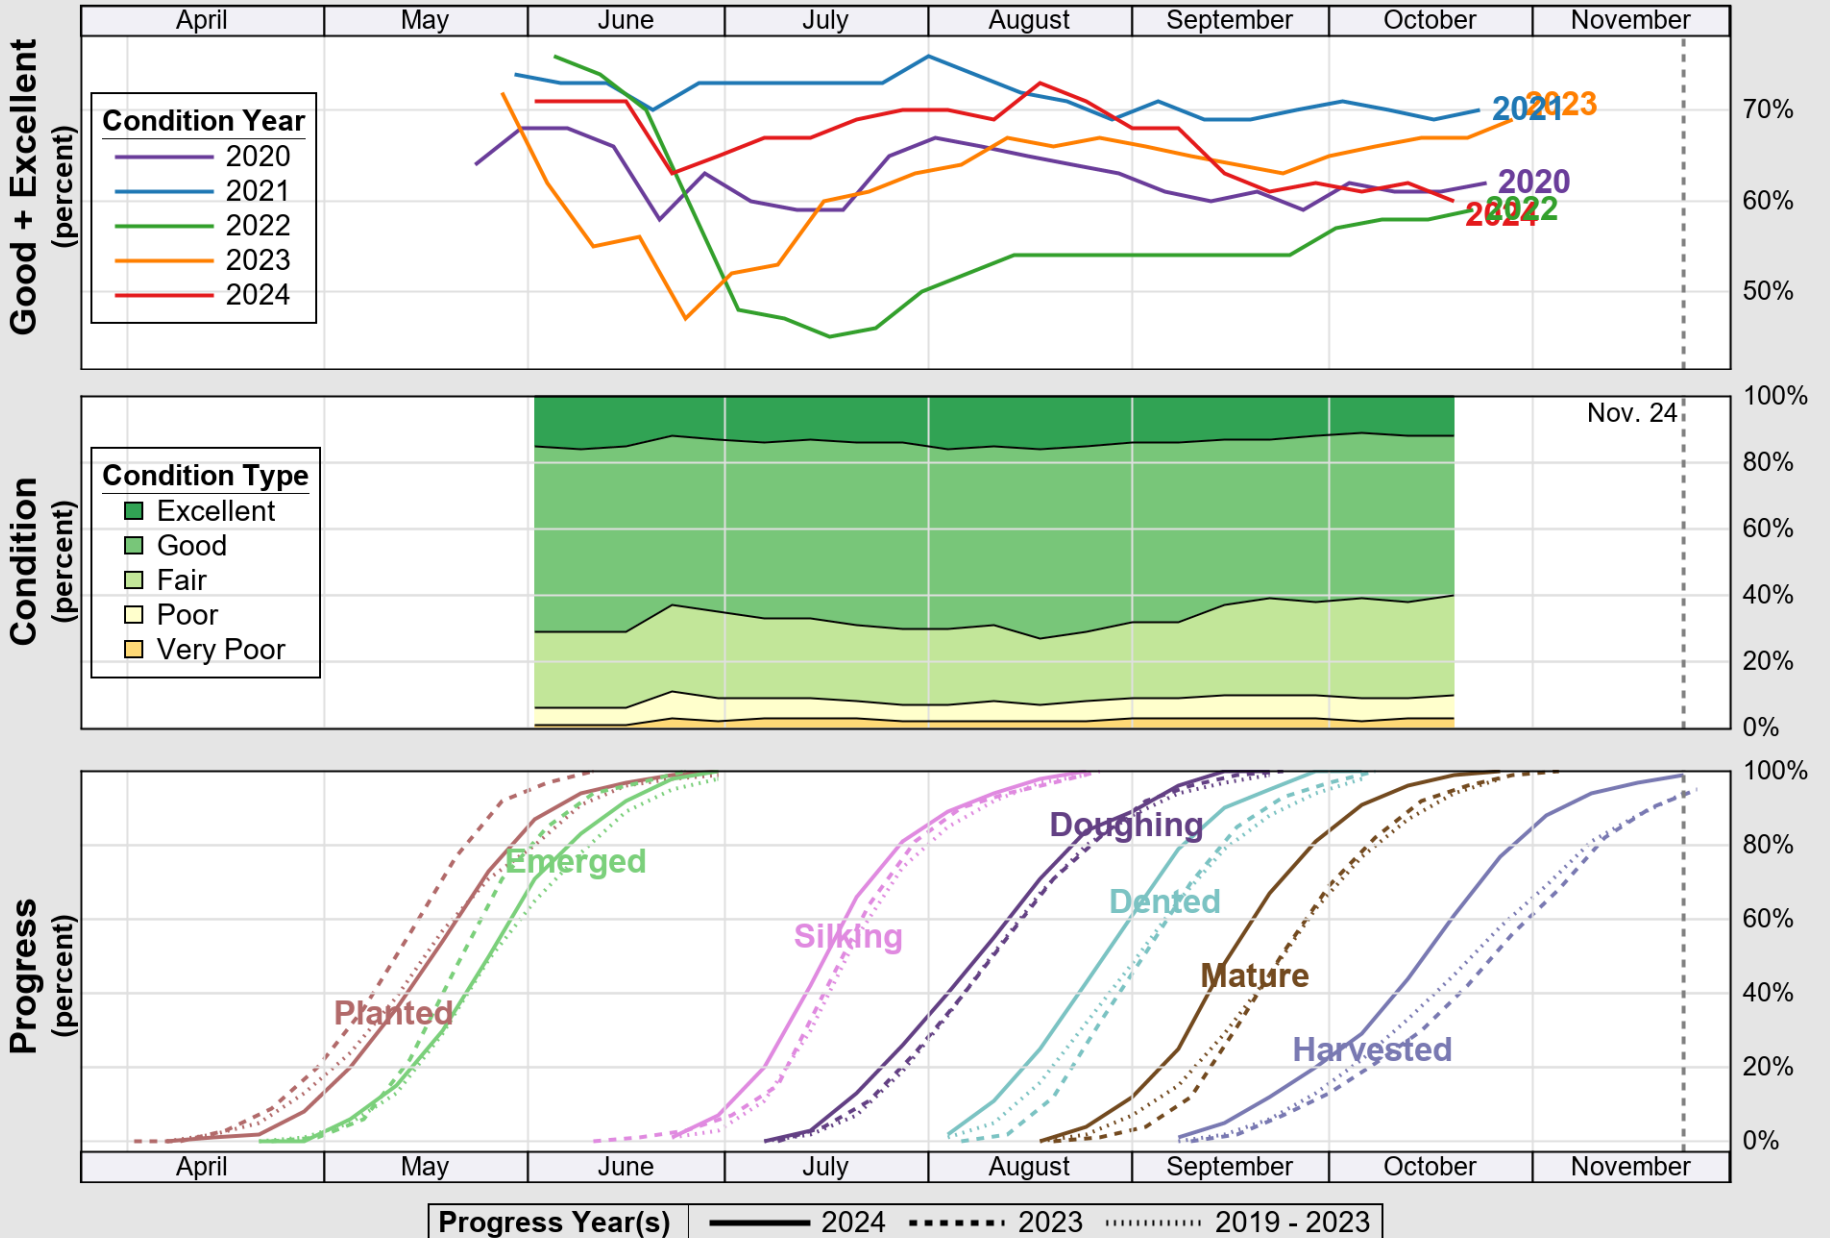

USDA

Crop Progress and Condition: Corn in Indiana , 2024

NASS

Source: National Agricultural Statistics Service (NASS), Crop Progress Report

USDA

Crop Progress and Condition: Pasture and Range in Indiana , 2024

NASS

Source: National Agricultural Statistics Service (NASS), Crop Progress Report

USDA

Crop Progress and Condition: Soybeans in Indiana , 2024

NASS

Source: National Agricultural Statistics Service (NASS), Crop Progress Report

USDA

Crop Progress and Condition: Winter Wheat in Indiana , 2024

NASS

Source: National Agricultural Statistics Service (NASS), Crop Progress Report