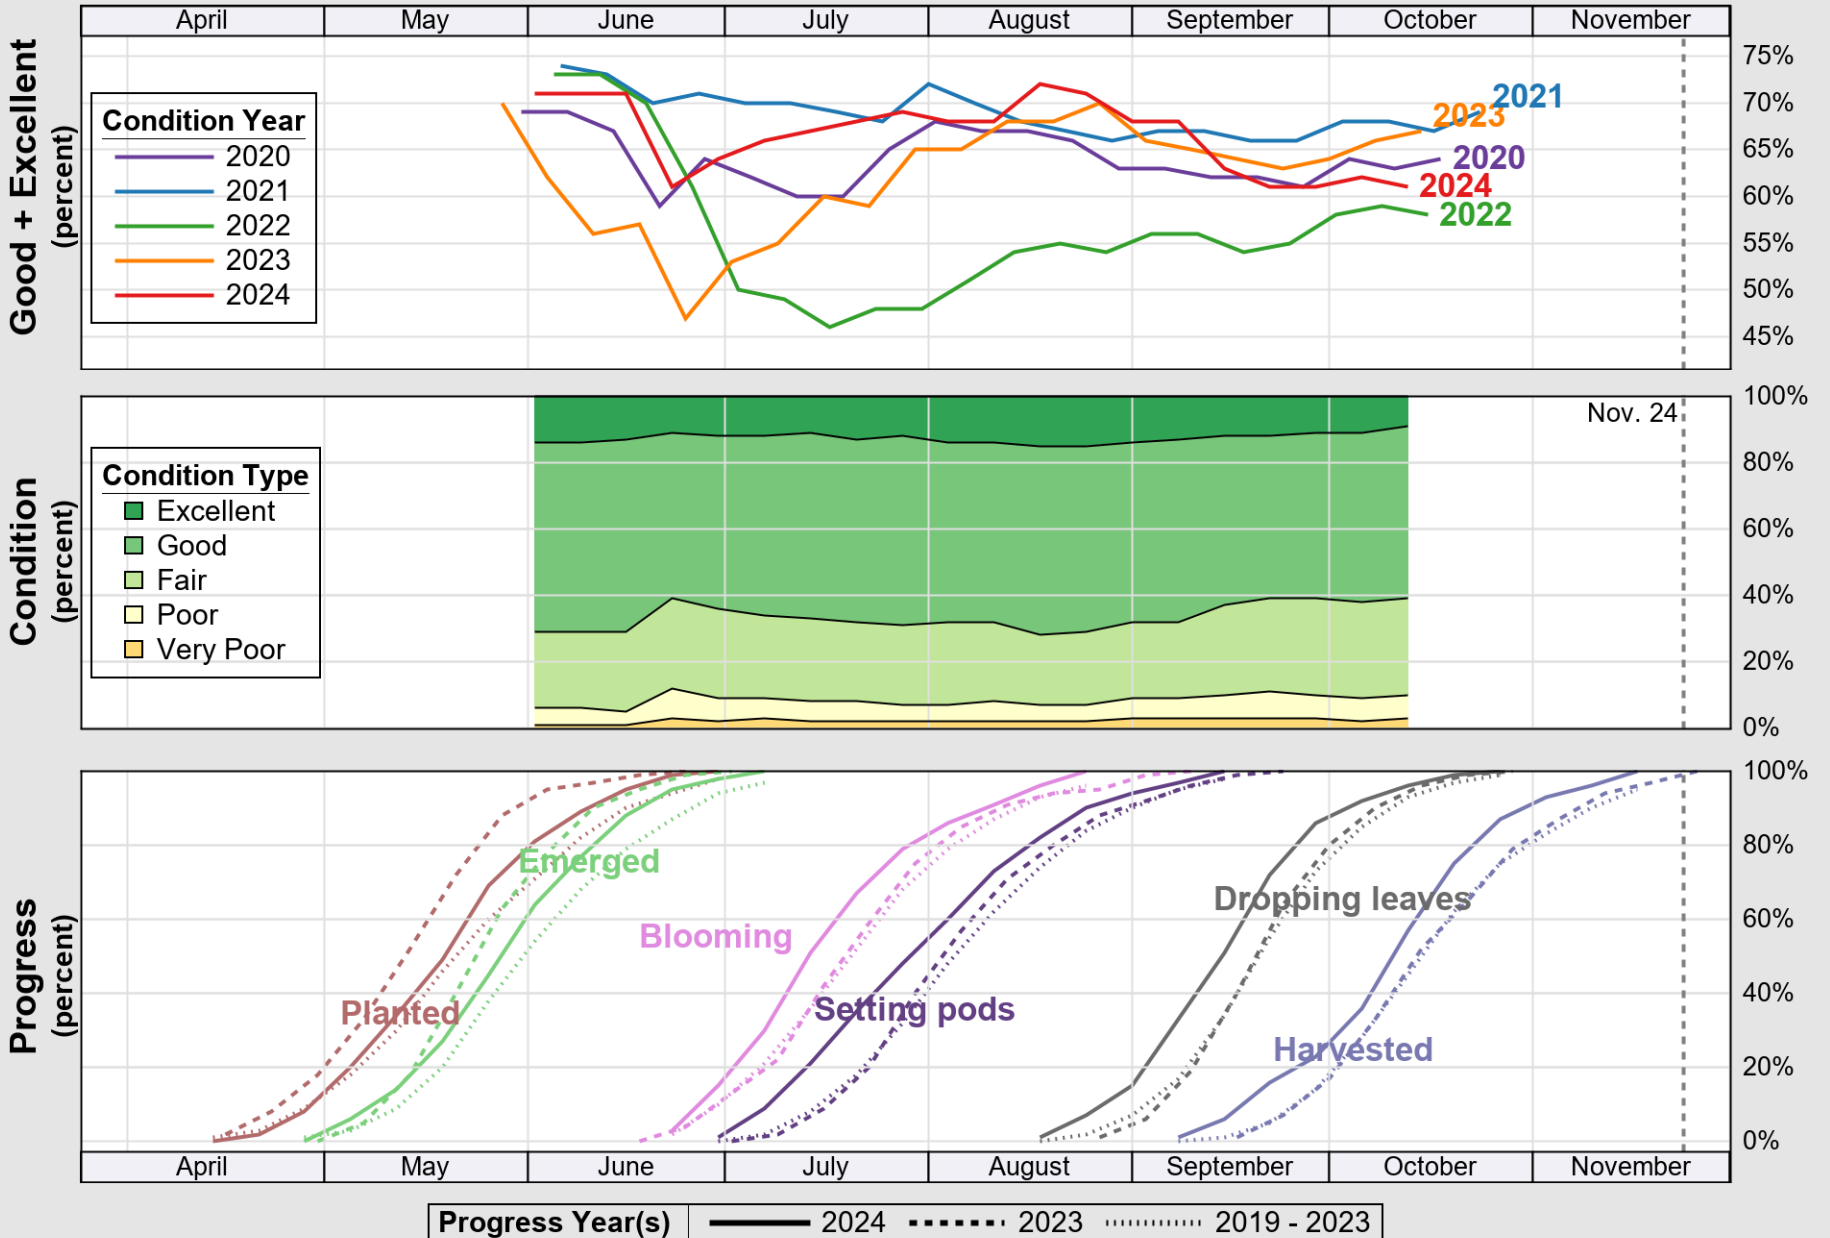

USDA

Crop Progress and Condition: Corn in Indiana , 2024

NASS

Source: National Agricultural Statistics Service (NASS), Crop Progress Report

USDA

Crop Progress and Condition: Pasture and Range in Indiana , 2024

NASS

Source: National Agricultural Statistics Service (NASS), Crop Progress Report

USDA

Crop Progress and Condition: Soybeans in Indiana , 2024

NASS

Source: National Agricultural Statistics Service (NASS), Crop Progress Report

USDA

Crop Progress and Condition: Winter Wheat in Indiana , 2024

NASS

Source: National Agricultural Statistics Service (NASS), Crop Progress Report