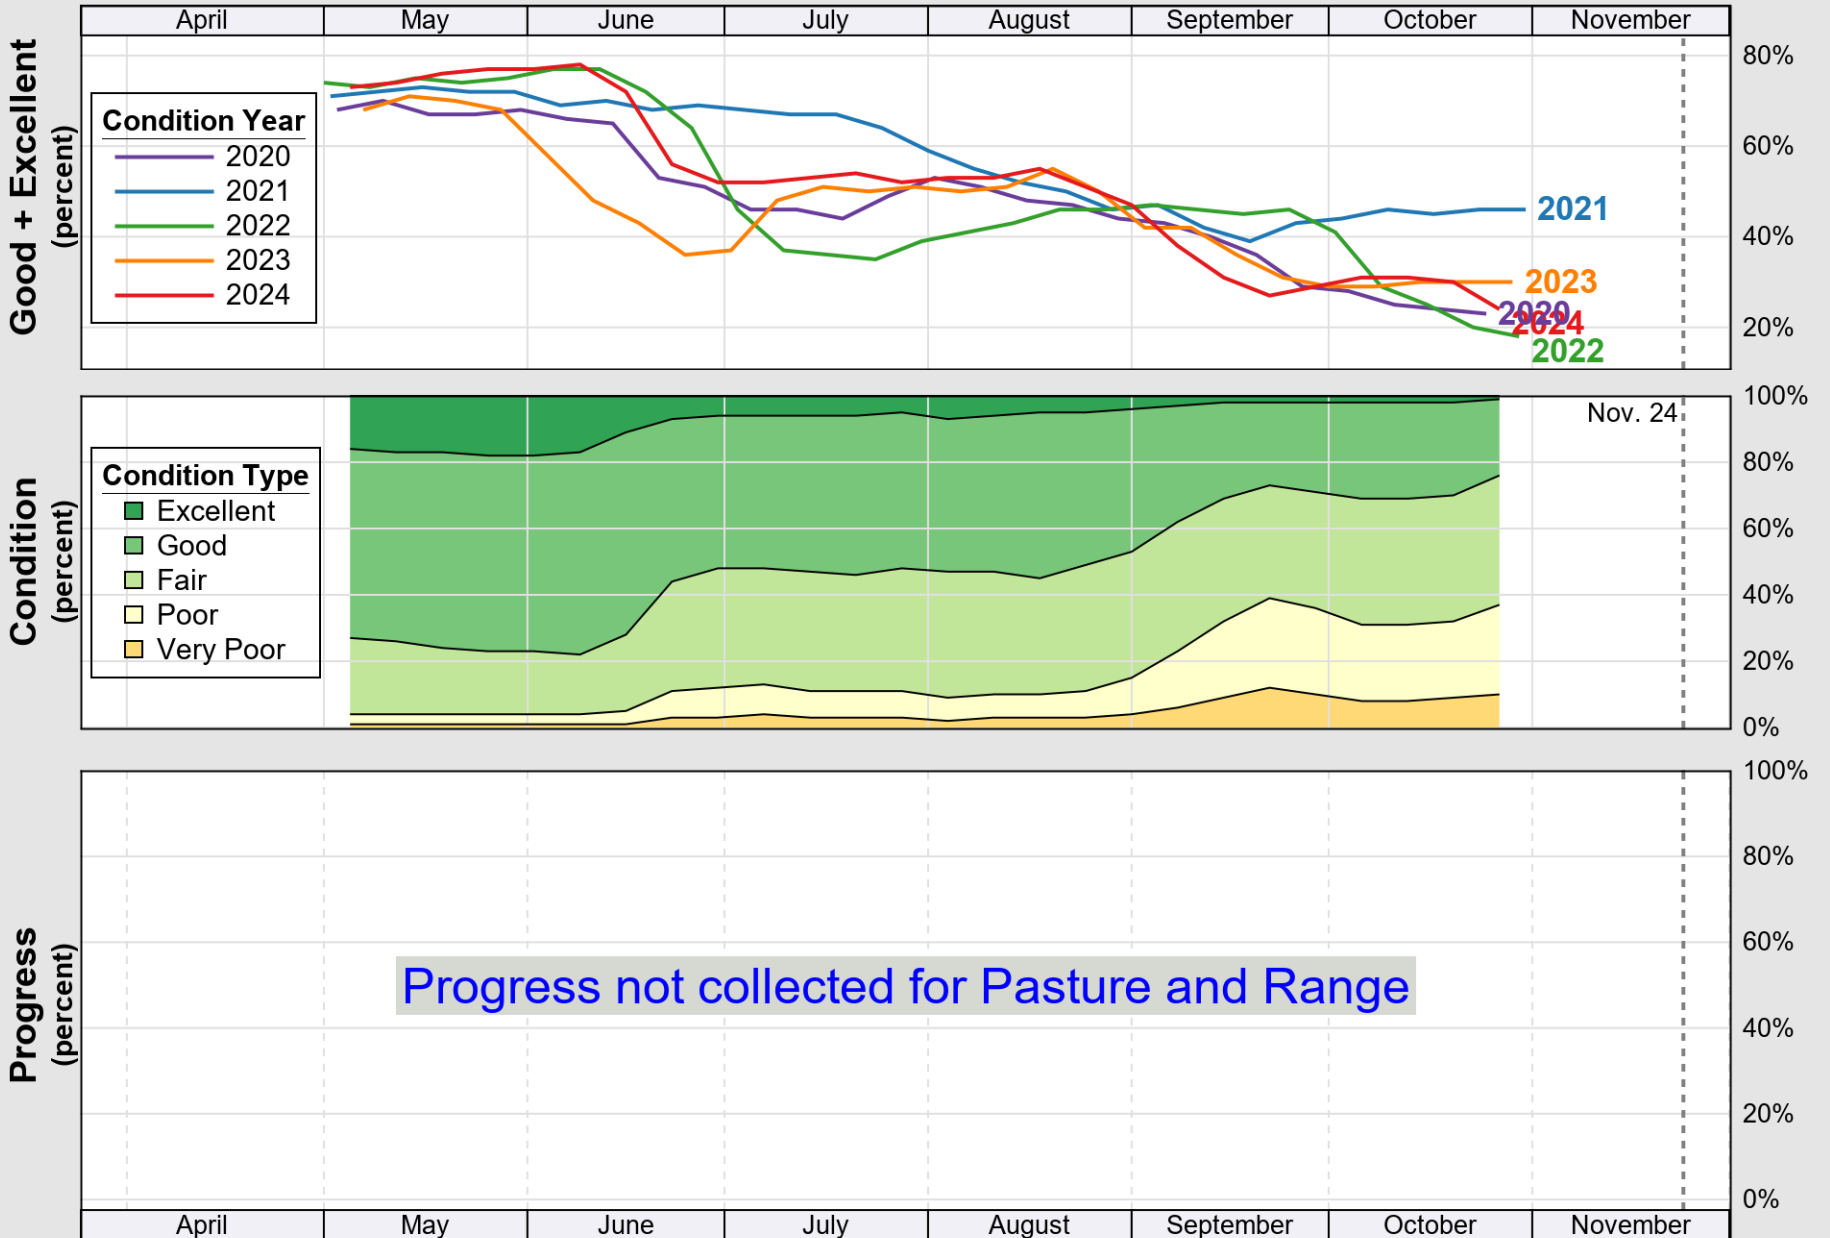

USDA

Crop Progress and Condition: Corn in Indiana , 2024

NASS

Source: National Agricultural Statistics Service (NASS), Crop Progress Report

USDA

Crop Progress and Condition: Pasture and Range in Indiana , 2024

NASS

Source: National Agricultural Statistics Service (NASS), Crop Progress Report

USDA

Crop Progress and Condition: Soybeans in Indiana , 2024

NASS

Source: National Agricultural Statistics Service (NASS), Crop Progress Report

USDA

Crop Progress and Condition: Winter Wheat in Indiana , 2024

NASS

Source: National Agricultural Statistics Service (NASS), Crop Progress Report