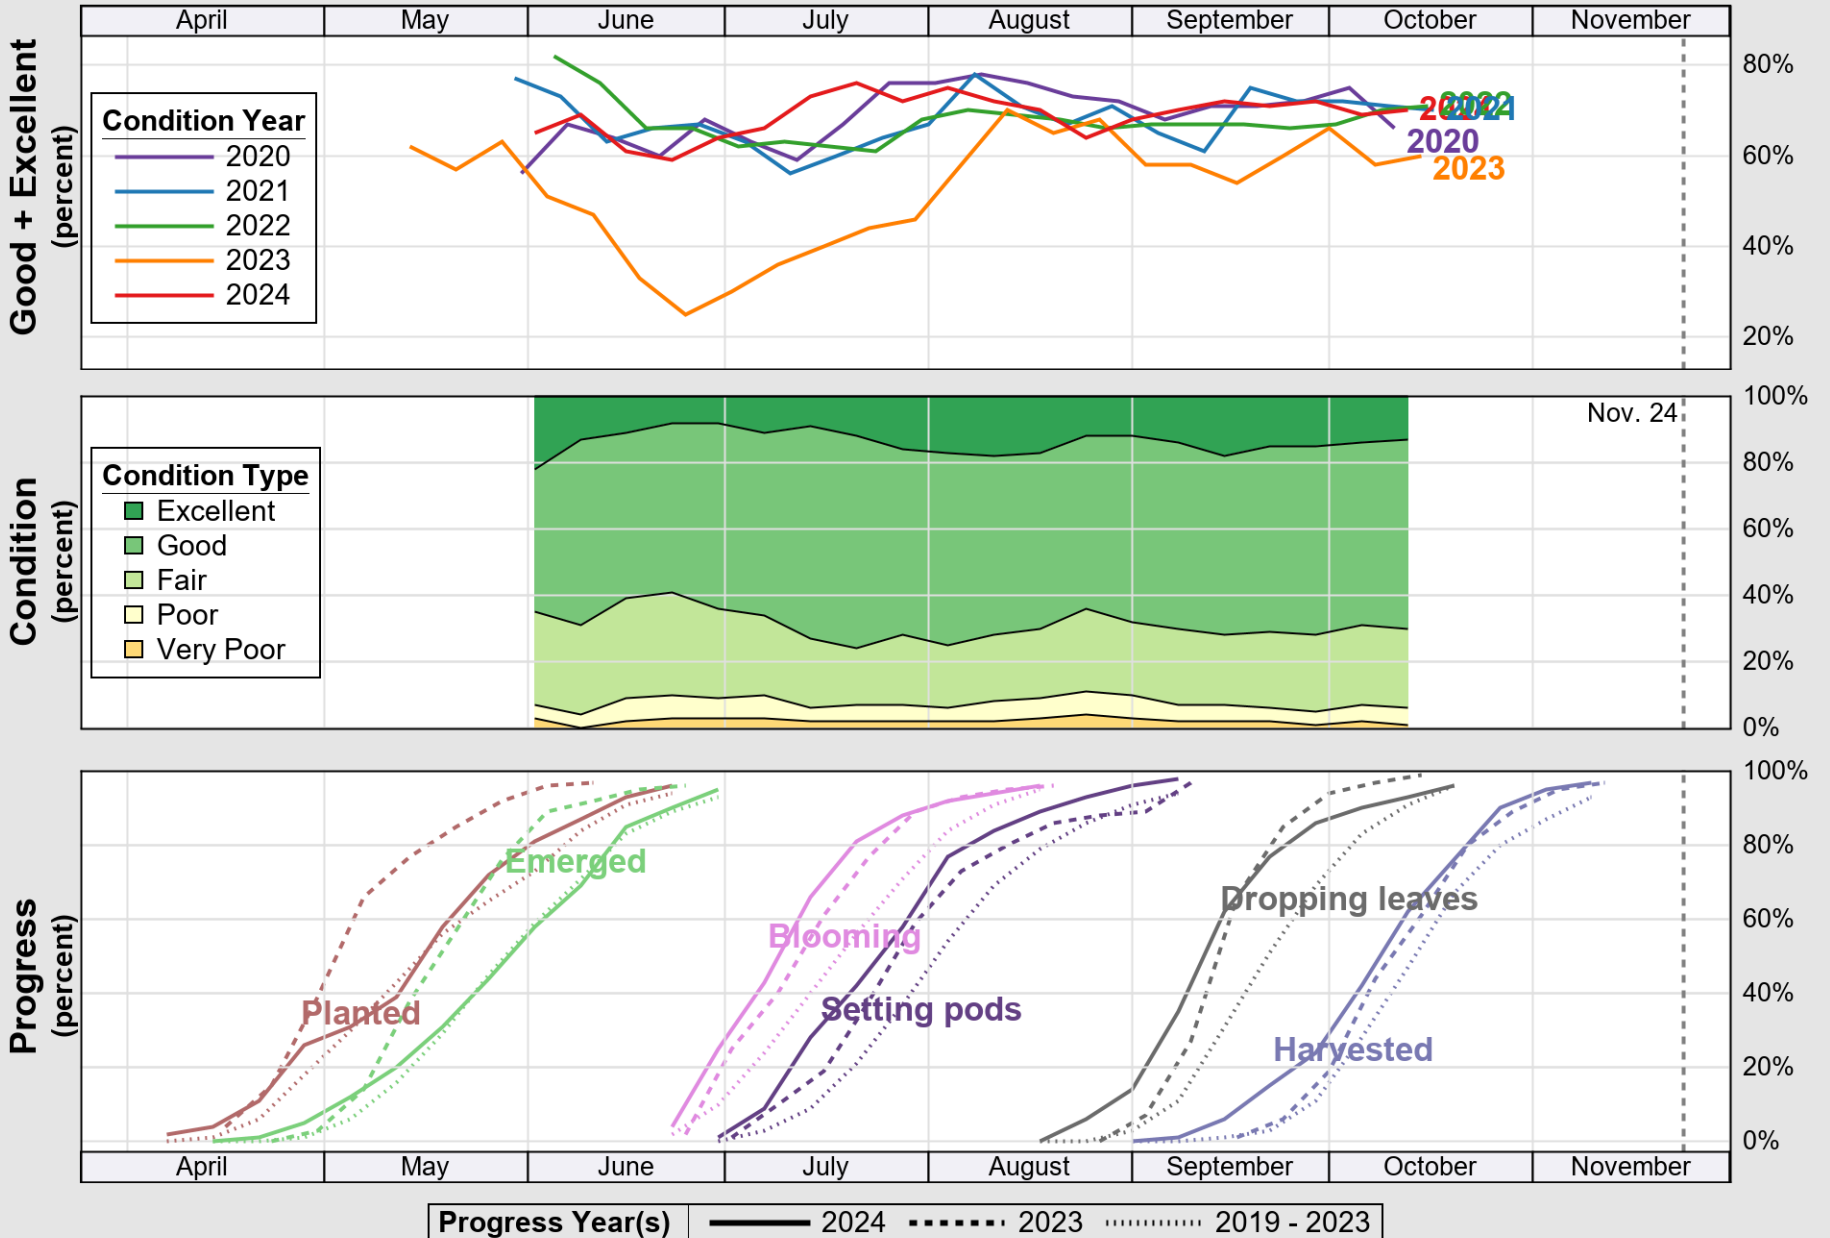

USDA

Crop Progress and Condition: Corn in Illinois , 2024

NASS

Source: National Agricultural Statistics Service (NASS), Crop Progress Report

USDA

Crop Progress and Condition: Pasture and Range in Illinois , 2024

NASS

Source: National Agricultural Statistics Service (NASS), Crop Progress Report

USDA

Crop Progress and Condition: Soybeans in Illinois , 2024

NASS

Source: National Agricultural Statistics Service (NASS), Crop Progress Report

USDA

Crop Progress and Condition: Winter Wheat in Illinois , 2024

NASS

Source: National Agricultural Statistics Service (NASS), Crop Progress Report