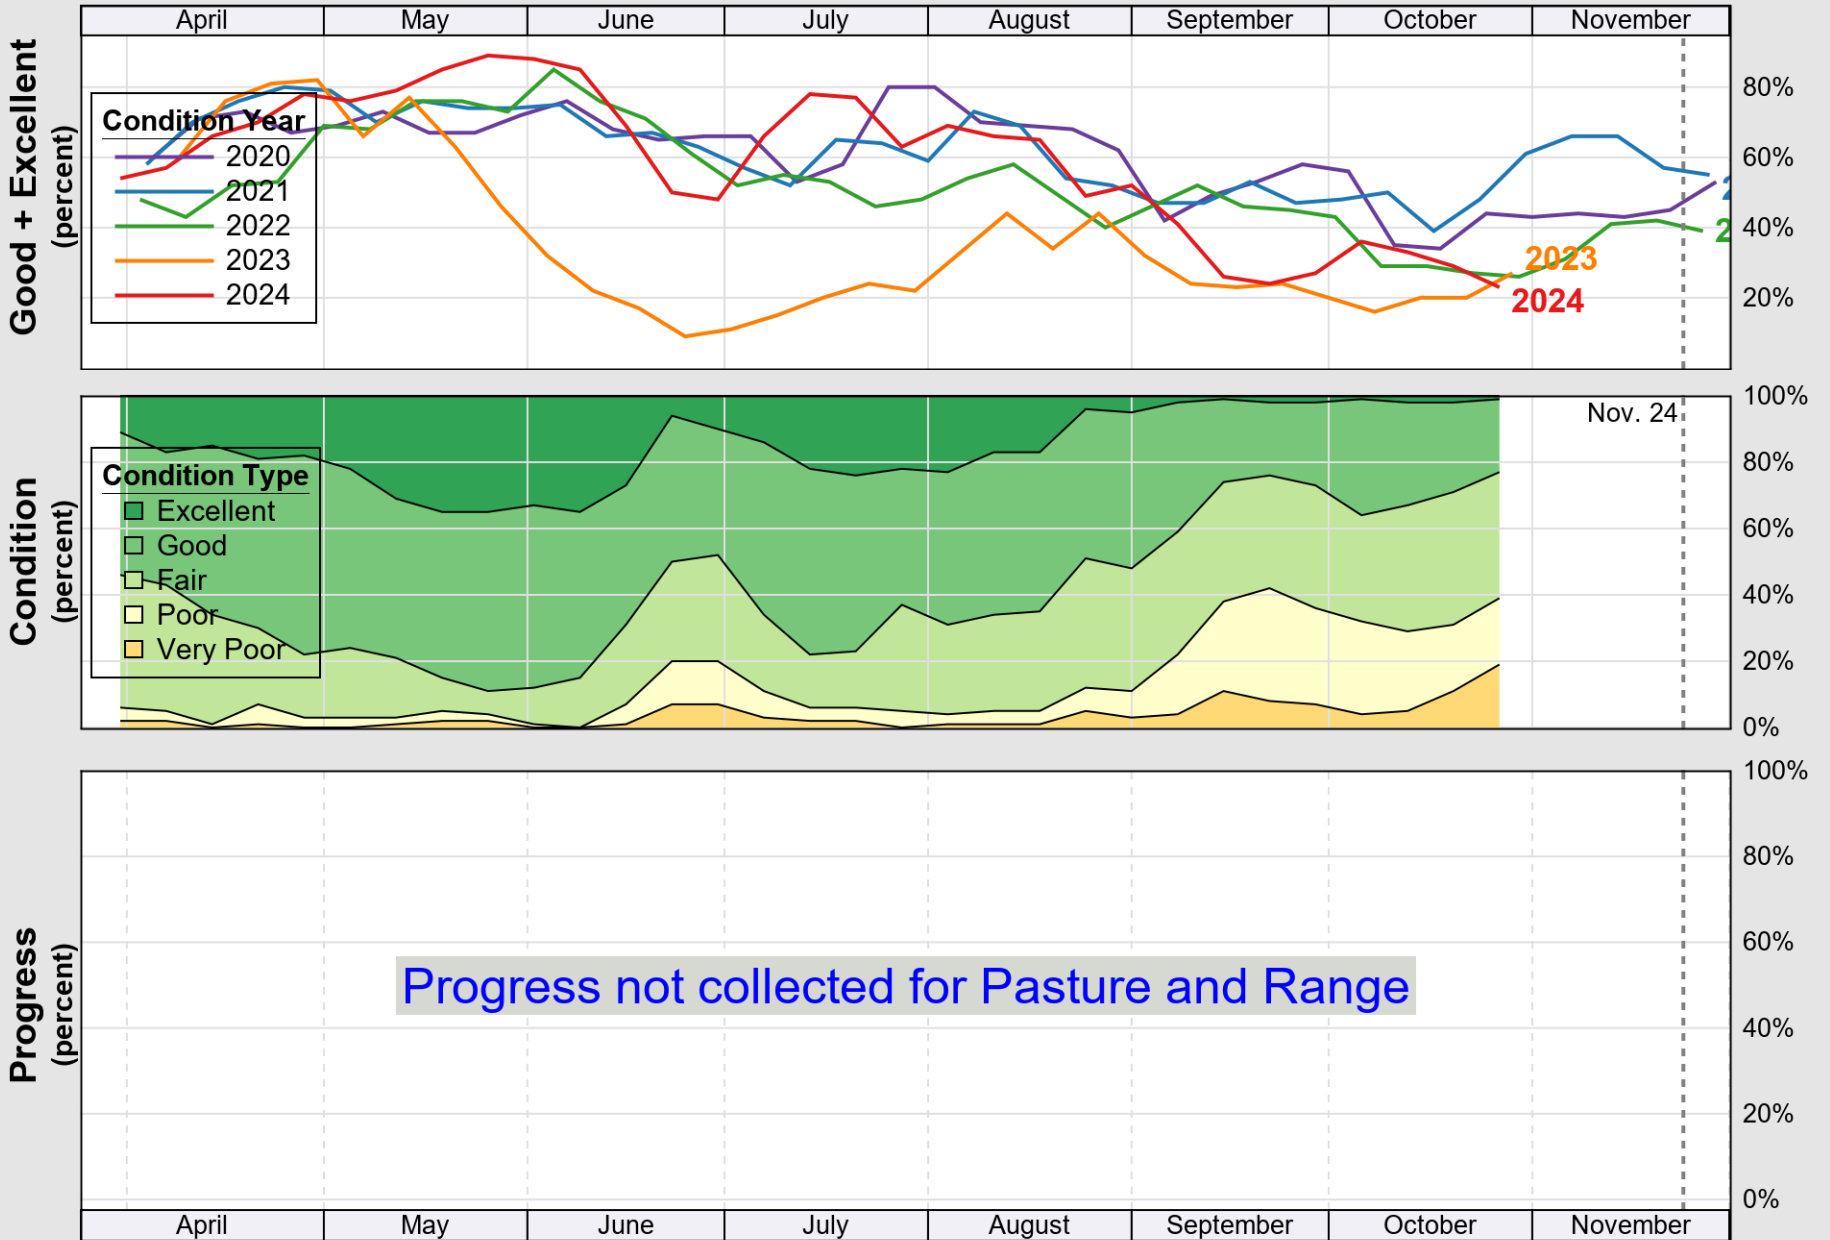

USDA

Crop Progress and Condition: Corn in Illinois , 2024

NASS

Source: National Agricultural Statistics Service (NASS), Crop Progress Report

USDA

Crop Progress and Condition: Pasture and Range in Illinois , 2024

NASS

Source: National Agricultural Statistics Service (NASS), Crop Progress Report

USDA

Crop Progress and Condition: Soybeans in Illinois , 2024

NASS

Source: National Agricultural Statistics Service (NASS), Crop Progress Report

USDA

Crop Progress and Condition: Winter Wheat in Illinois , 2024

NASS

Source: National Agricultural Statistics Service (NASS), Crop Progress Report