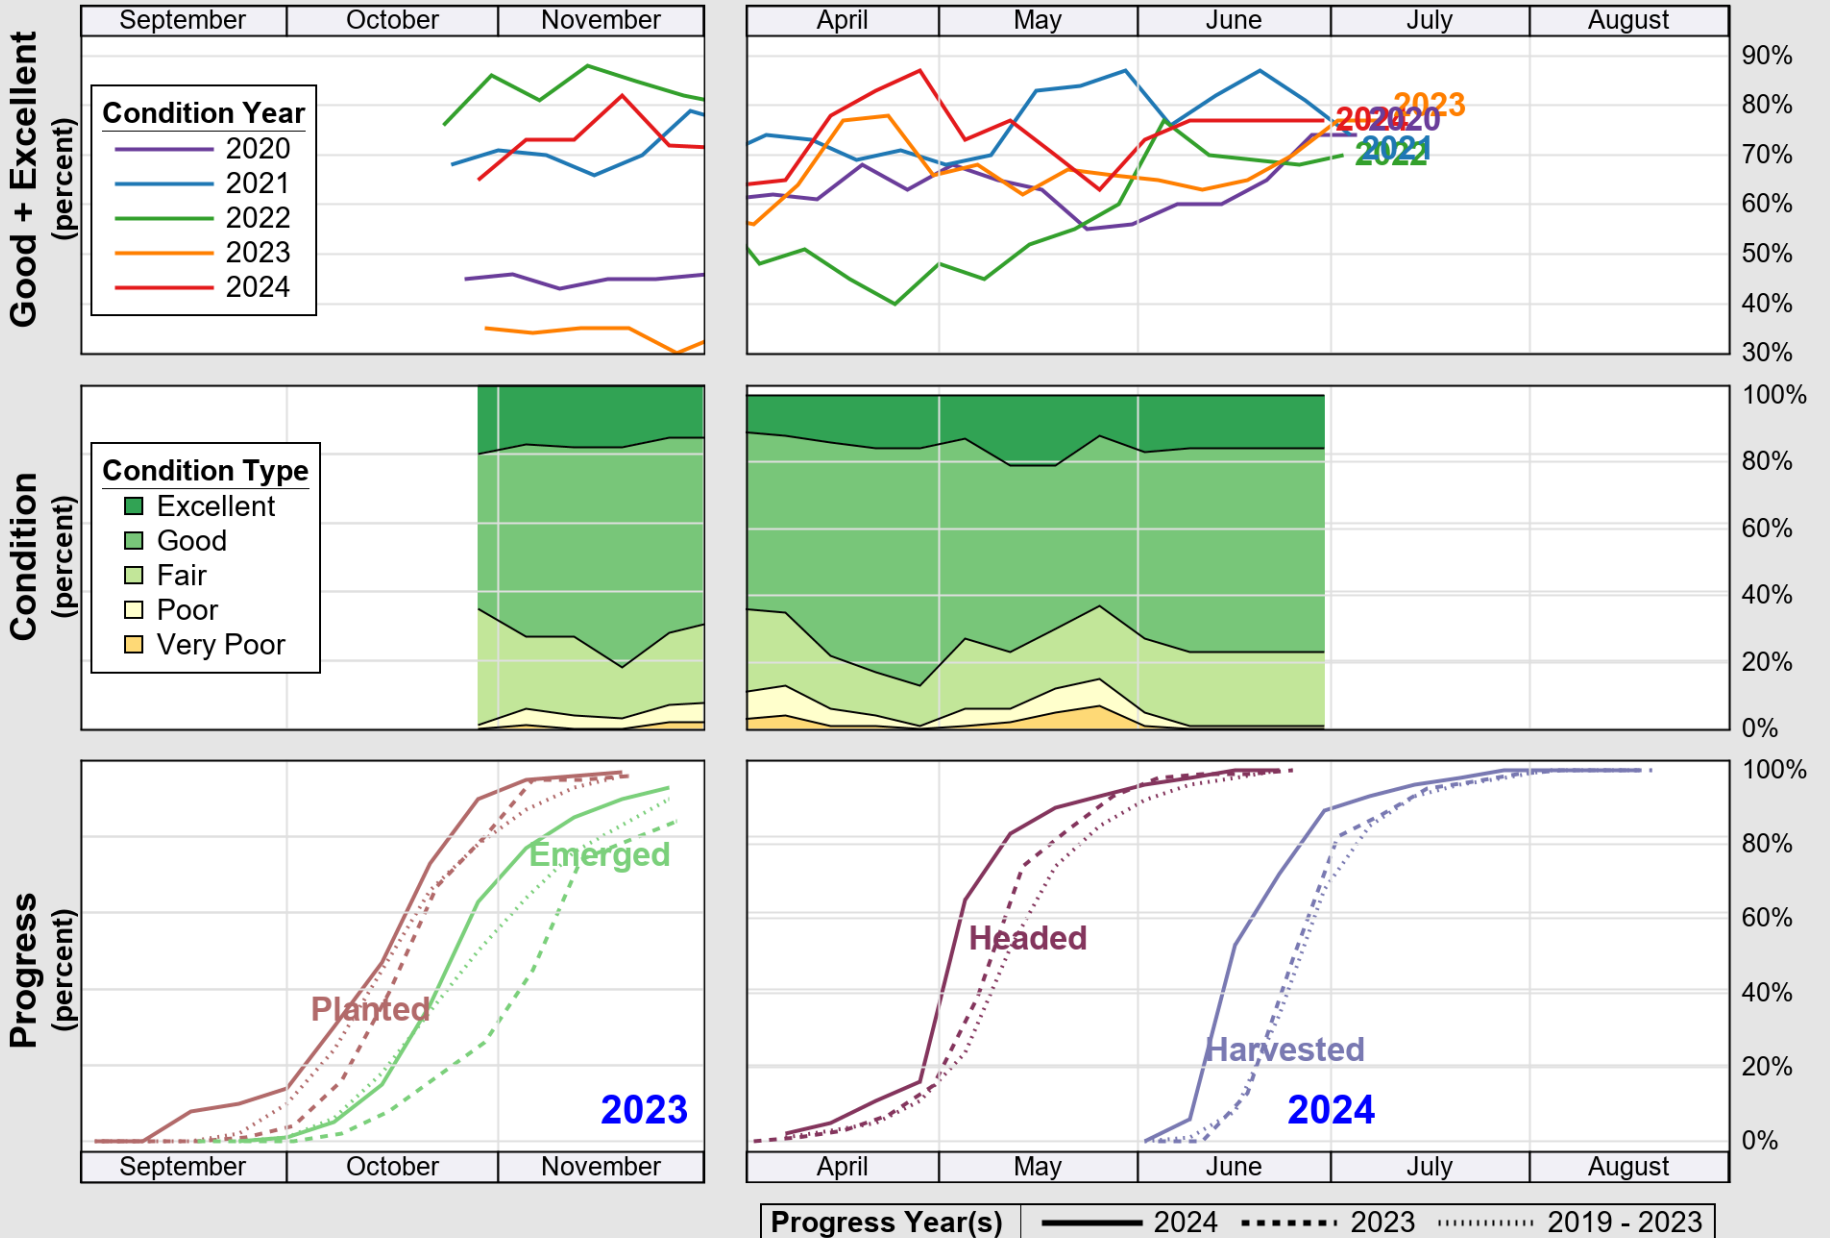

USDA

Crop Progress and Condition: Corn in Illinois , 2024

NASS

Source: National Agricultural Statistics Service (NASS), Crop Progress Report

USDA

Crop Progress and Condition: Pasture and Range in Illinois , 2024

NASS

Source: National Agricultural Statistics Service (NASS), Crop Progress Report

USDA

Crop Progress and Condition: Soybeans in Illinois , 2024

NASS

Source: National Agricultural Statistics Service (NASS), Crop Progress Report

USDA

Crop Progress and Condition: Winter Wheat in Illinois , 2024

NASS

Source: National Agricultural Statistics Service (NASS), Crop Progress Report