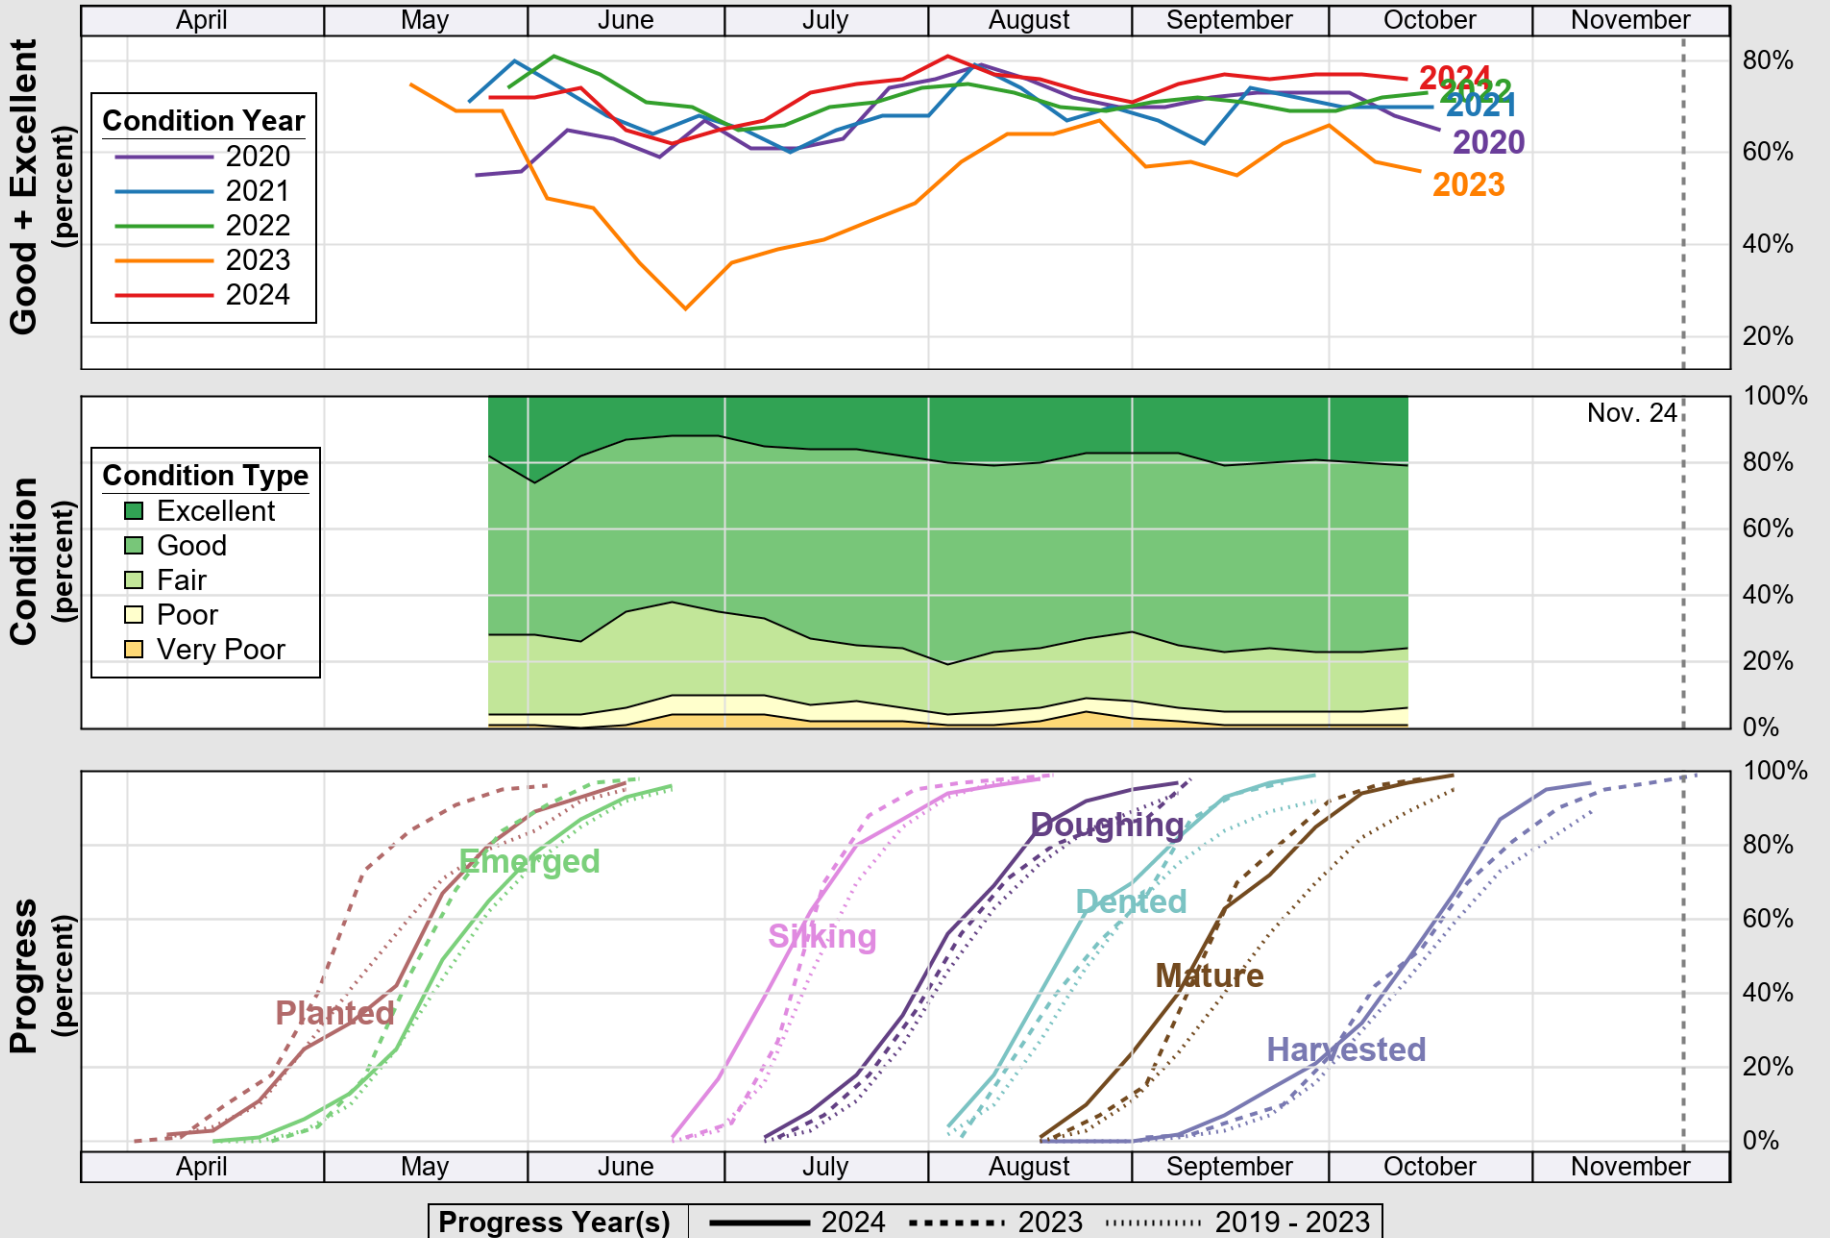

USDA

Crop Progress and Condition: Corn in Illinois , 2024

NASS

Source: National Agricultural Statistics Service (NASS), Crop Progress Report

USDA

Crop Progress and Condition: Pasture and Range in Illinois , 2024

NASS

Source: National Agricultural Statistics Service (NASS), Crop Progress Report

USDA

Crop Progress and Condition: Soybeans in Illinois , 2024

NASS

Source: National Agricultural Statistics Service (NASS), Crop Progress Report

USDA

Crop Progress and Condition: Winter Wheat in Illinois , 2024

NASS

Source: National Agricultural Statistics Service (NASS), Crop Progress Report