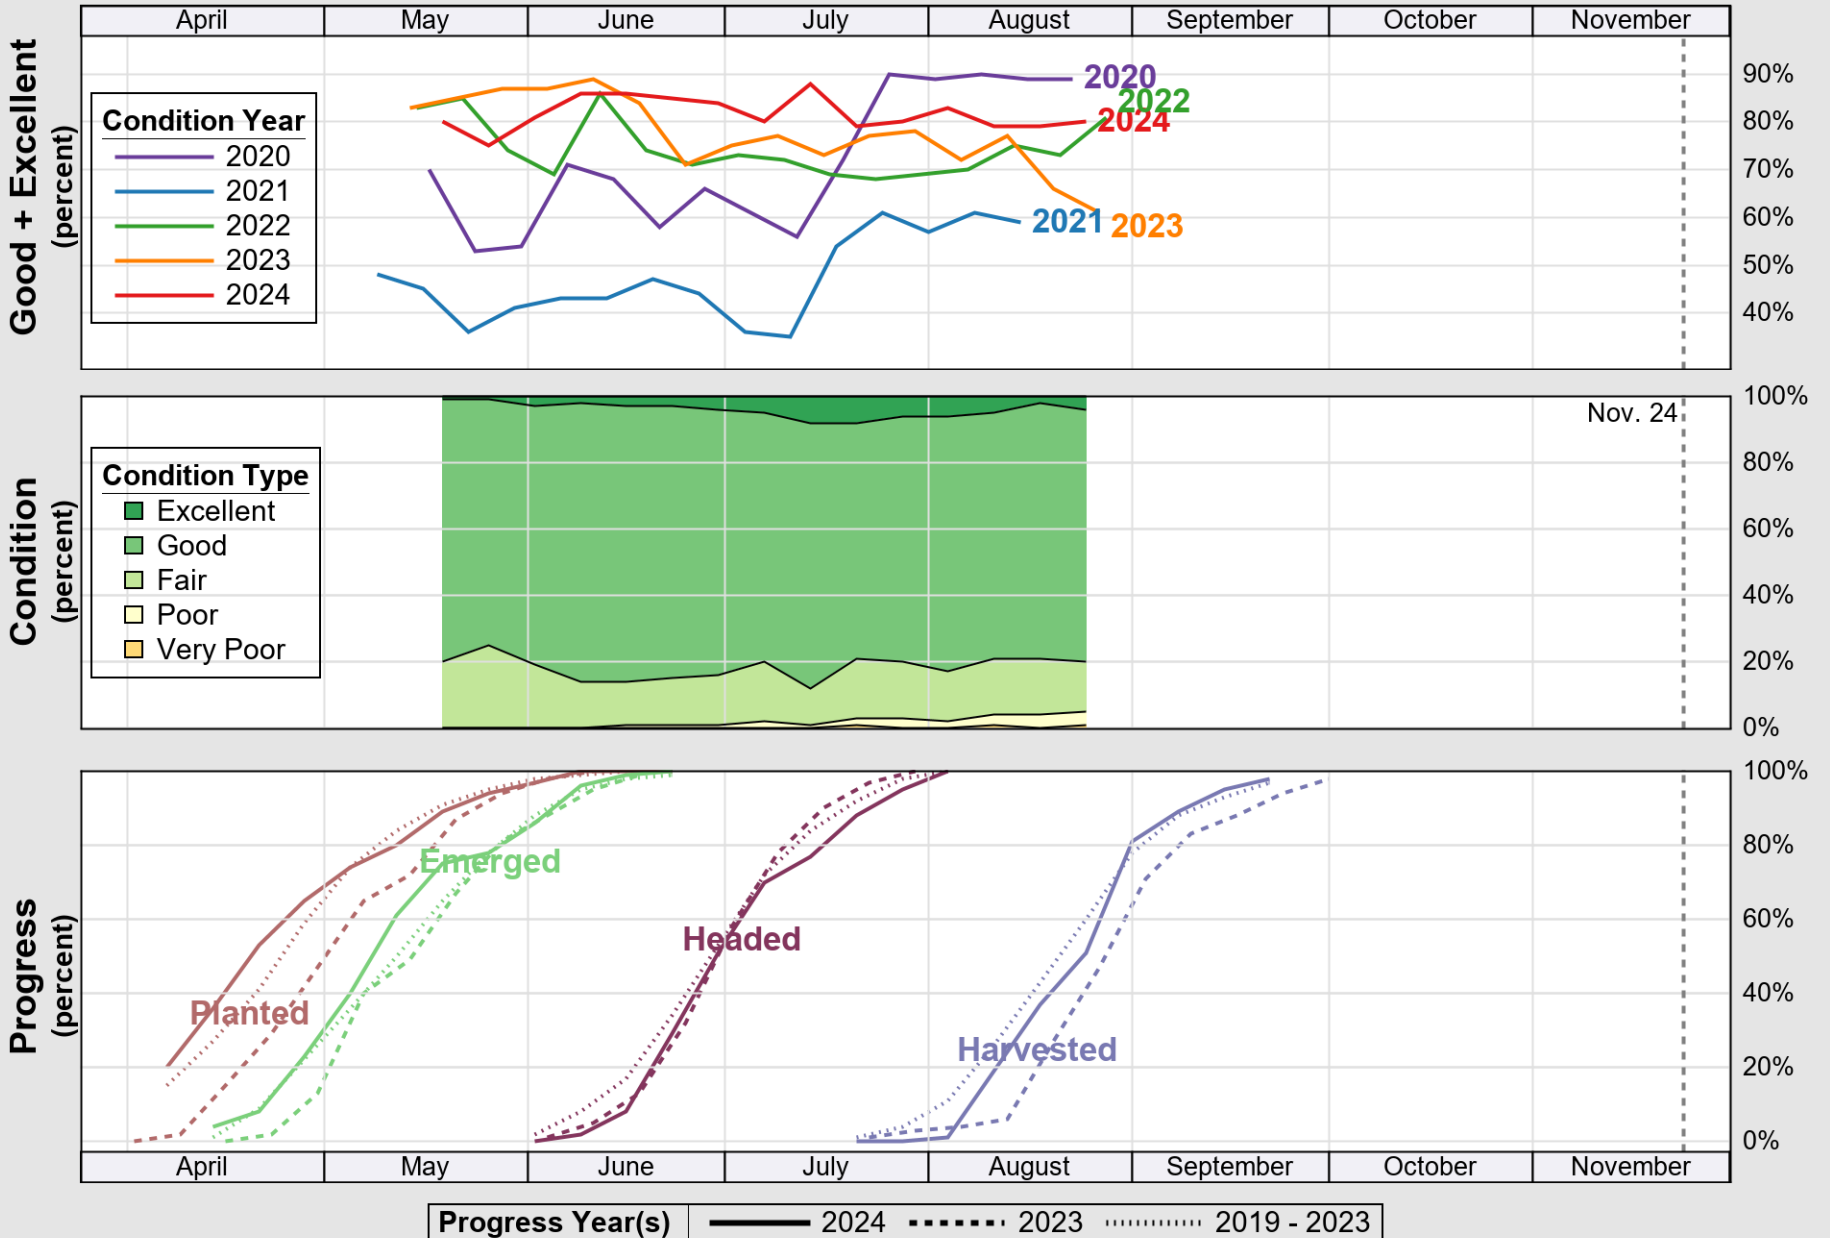

USDA

Crop Progress and Condition: Barley in Idaho , 2024

NASS

Source: National Agricultural Statistics Service (NASS), Crop Progress Report

USDA

Crop Progress and Condition: Corn in Idaho , 2024

NASS

Progress Year(s) ——— 2024 2023 2019 - 2023

Source: National Agricultural Statistics Service (NASS), Crop Progress Report

USDA

Crop Progress and Condition: Oats in Idaho , 2024

NASS

Source: National Agricultural Statistics Service (NASS), Crop Progress Report

USDA

Crop Progress and Condition: Pasture and Range in Idaho , 2024

NASS

Source: National Agricultural Statistics Service (NASS), Crop Progress Report

USDA

Crop Progress and Condition: Spring Wheat in Idaho , 2024

NASS

Source: National Agricultural Statistics Service (NASS), Crop Progress Report

USDA

Crop Progress and Condition: Sugar Beets in Idaho , 2024

NASS

Progress Year(s) — 2024 2023 2019 - 2023

Source: National Agricultural Statistics Service (NASS), Crop Progress Report