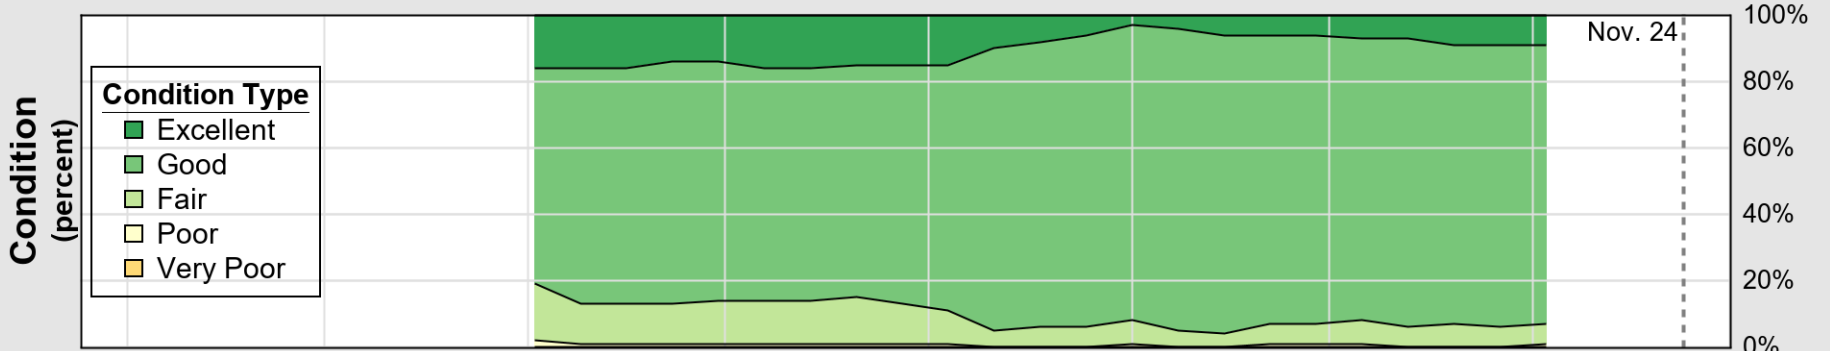

USDA

Crop Progress and Condition: Barley in Idaho , 2024

NASS

Source: National Agricultural Statistics Service (NASS), Crop Progress Report

USDA

Crop Progress and Condition: Corn in Idaho , 2024

NASS

Progress Year(s) ——— 2024 2023 2019 - 2023