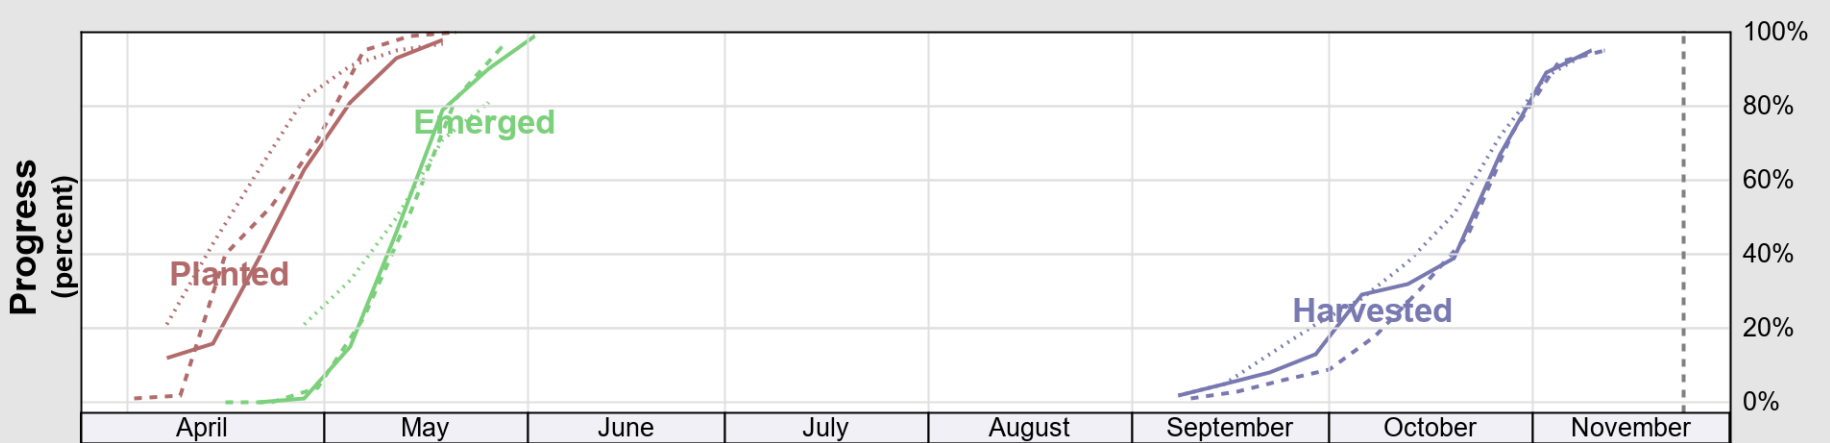

NASS

Source: National Agricultural Statistics Service (NASS), Crop Progress Report

USDA

Crop Progress and Condition: Sugar Beets in Idaho , 2024

NASS

Progress Year(s) — 2024 2023 2019 - 2023

Source: National Agricultural Statistics Service (NASS), Crop Progress Report