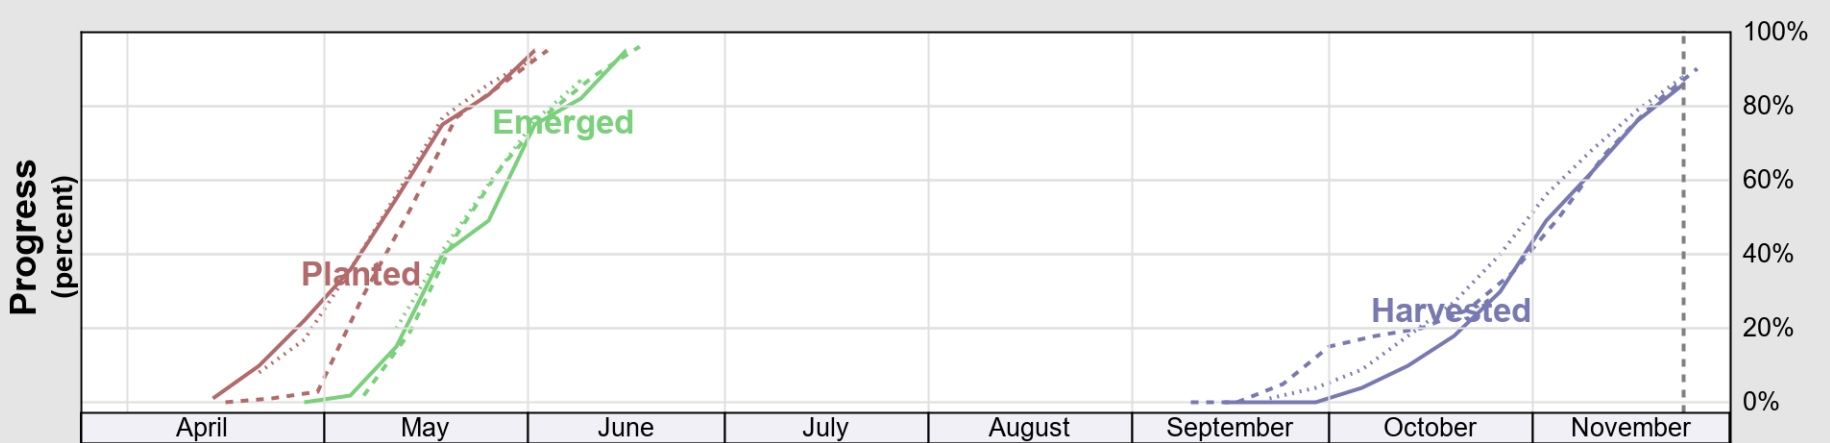

USDA

Crop Progress and Condition: Barley in Idaho , 2024

NASS

Source: National Agricultural Statistics Service (NASS), Crop Progress Report

USDA

Crop Progress and Condition: Corn in Idaho , 2024

NASS

Progress Year(s) ——— 2024 2023 2019 - 2023

Source: National Agricultural Statistics Service (NASS), Crop Progress Report

USDA

Crop Progress and Condition: Oats in Idaho , 2024

NASS

Source: National Agricultural Statistics Service (NASS), Crop Progress Report