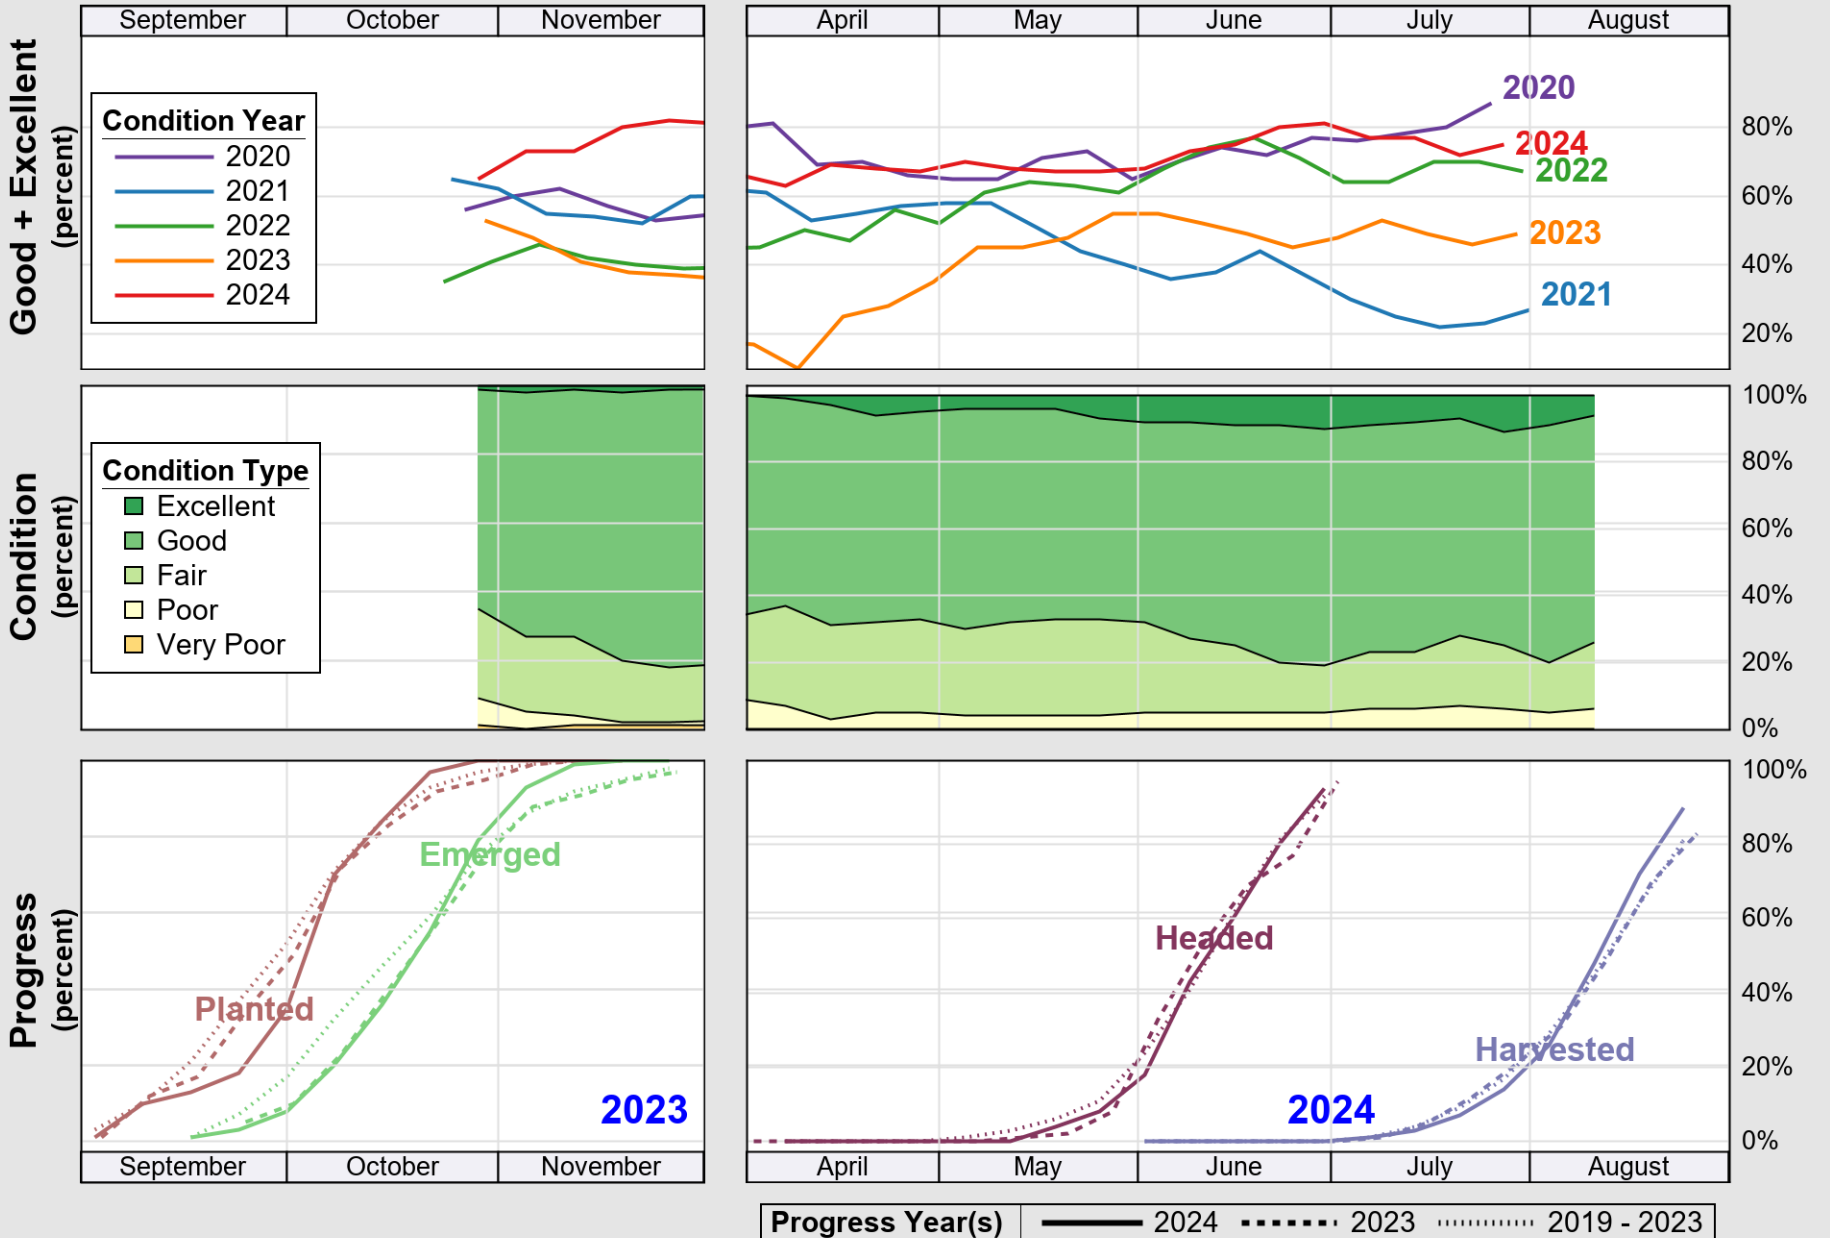

USDA

Crop Progress and Condition: Pasture and Range in Idaho , 2024

NASS

Source: National Agricultural Statistics Service (NASS), Crop Progress Report

USDA

Crop Progress and Condition: Spring Wheat in Idaho , 2024

NASS

Source: National Agricultural Statistics Service (NASS), Crop Progress Report

USDA

Crop Progress and Condition: Sugar Beets in Idaho , 2024

NASS

Progress Year(s) — 2024 2023 2019 - 2023

Source: National Agricultural Statistics Service (NASS), Crop Progress Report

USDA

Crop Progress and Condition: Winter Wheat in Idaho , 2024

NASS

Source: National Agricultural Statistics Service (NASS), Crop Progress Report