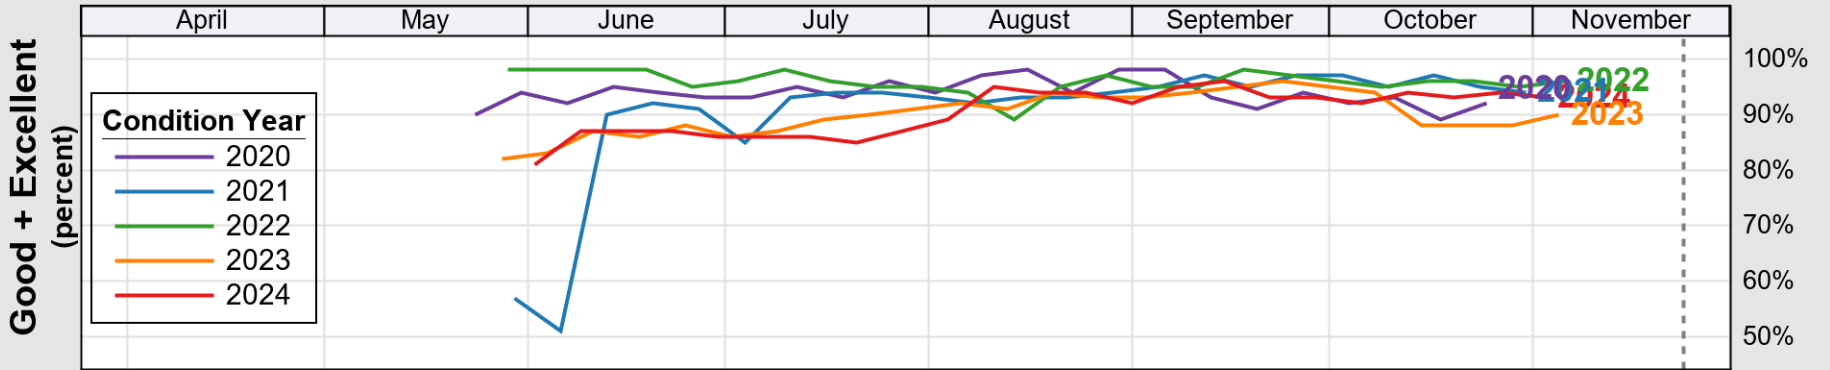

USDA

Crop Progress and Condition: Barley in Idaho , 2024

NASS

Source: National Agricultural Statistics Service (NASS), Crop Progress Report

USDA

Crop Progress and Condition: Corn in Idaho , 2024

NASS

Progress Year(s) ——— 2024 2023 2019 - 2023