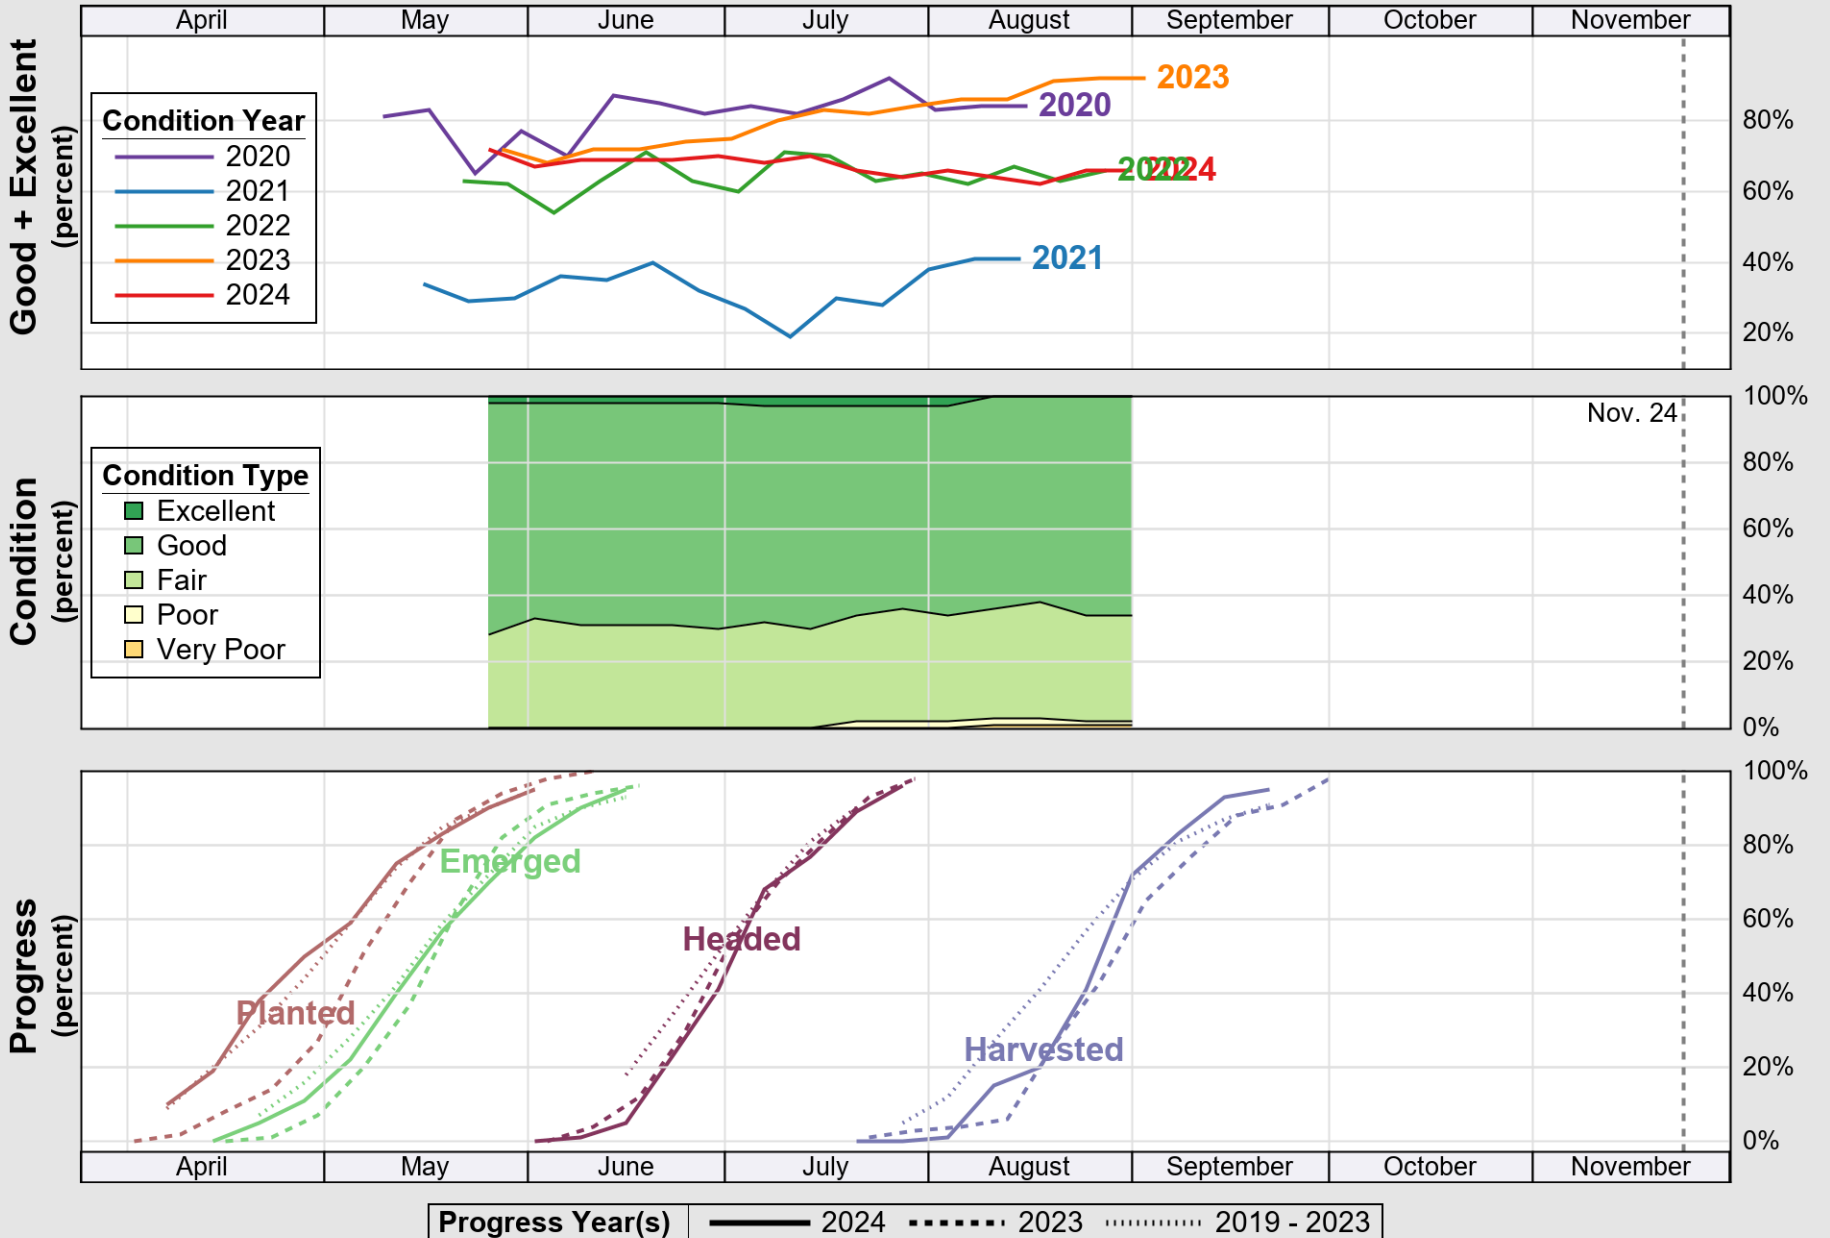

USDA

Crop Progress and Condition: Barley in Idaho , 2024

NASS

Source: National Agricultural Statistics Service (NASS), Crop Progress Report

USDA

Crop Progress and Condition: Corn in Idaho , 2024

NASS

Progress Year(s) ——— 2024 2023 2019 - 2023

Source: National Agricultural Statistics Service (NASS), Crop Progress Report

USDA

Crop Progress and Condition: Oats in Idaho , 2024

NASS

Source: National Agricultural Statistics Service (NASS), Crop Progress Report

USDA

Crop Progress and Condition: Pasture and Range in Idaho , 2024

NASS

Source: National Agricultural Statistics Service (NASS), Crop Progress Report

USDA

Crop Progress and Condition: Spring Wheat in Idaho , 2024

NASS

Source: National Agricultural Statistics Service (NASS), Crop Progress Report

USDA

Crop Progress and Condition: Sugar Beets in Idaho , 2024

NASS

Progress Year(s) — 2024 2023 2019 - 2023

Source: National Agricultural Statistics Service (NASS), Crop Progress Report