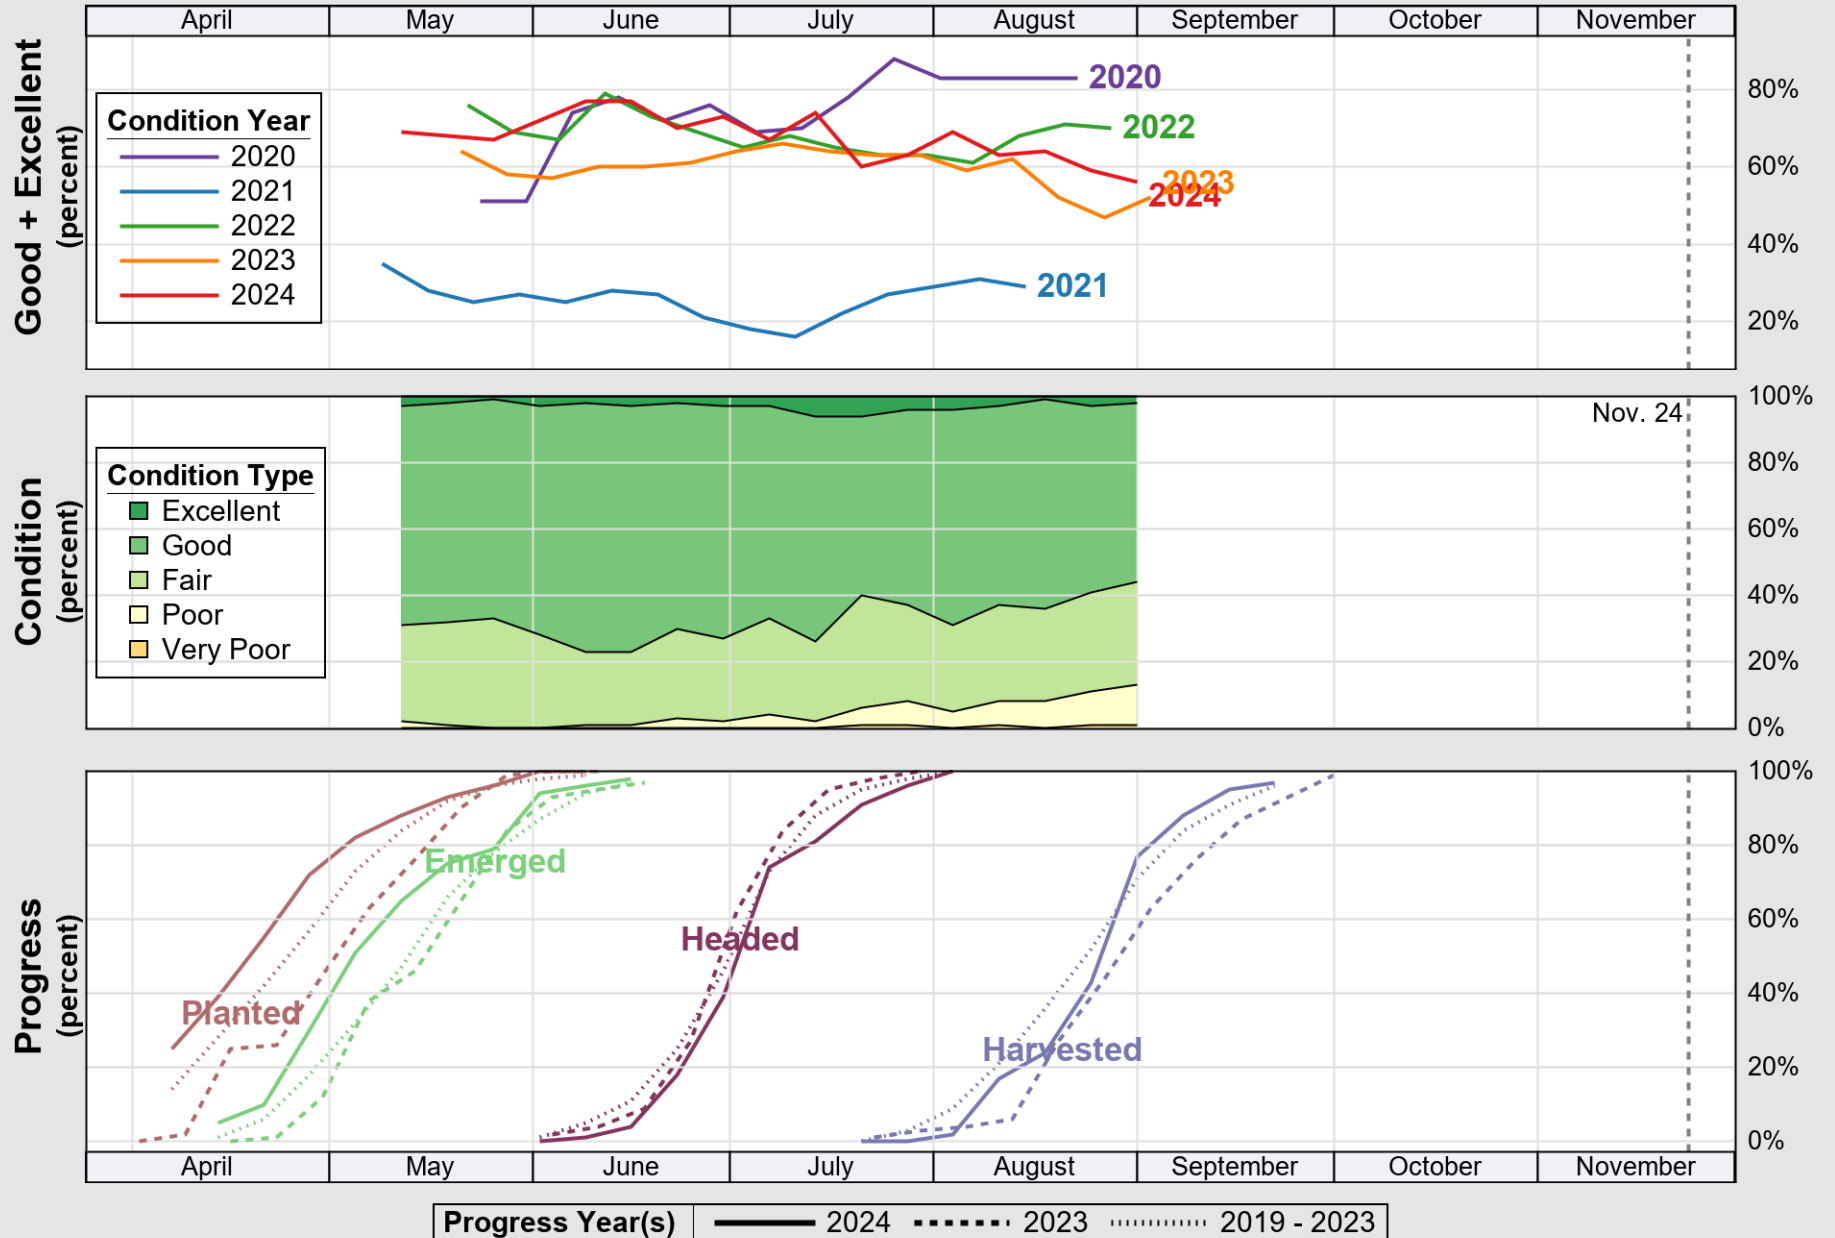

Source: National Agricultural Statistics Service (NASS), Crop Progress Report

USDA

Crop Progress and Condition: Oats in Idaho , 2024

NASS

Source: National Agricultural Statistics Service (NASS), Crop Progress Report

USDA

Crop Progress and Condition: Pasture and Range in Idaho , 2024

NASS

Source: National Agricultural Statistics Service (NASS), Crop Progress Report

USDA

Crop Progress and Condition: Spring Wheat in Idaho , 2024

NASS

Source: National Agricultural Statistics Service (NASS), Crop Progress Report

USDA

Crop Progress and Condition: Sugar Beets in Idaho , 2024

NASS

Progress Year(s) — 2024 2023 2019 - 2023

Source: National Agricultural Statistics Service (NASS), Crop Progress Report