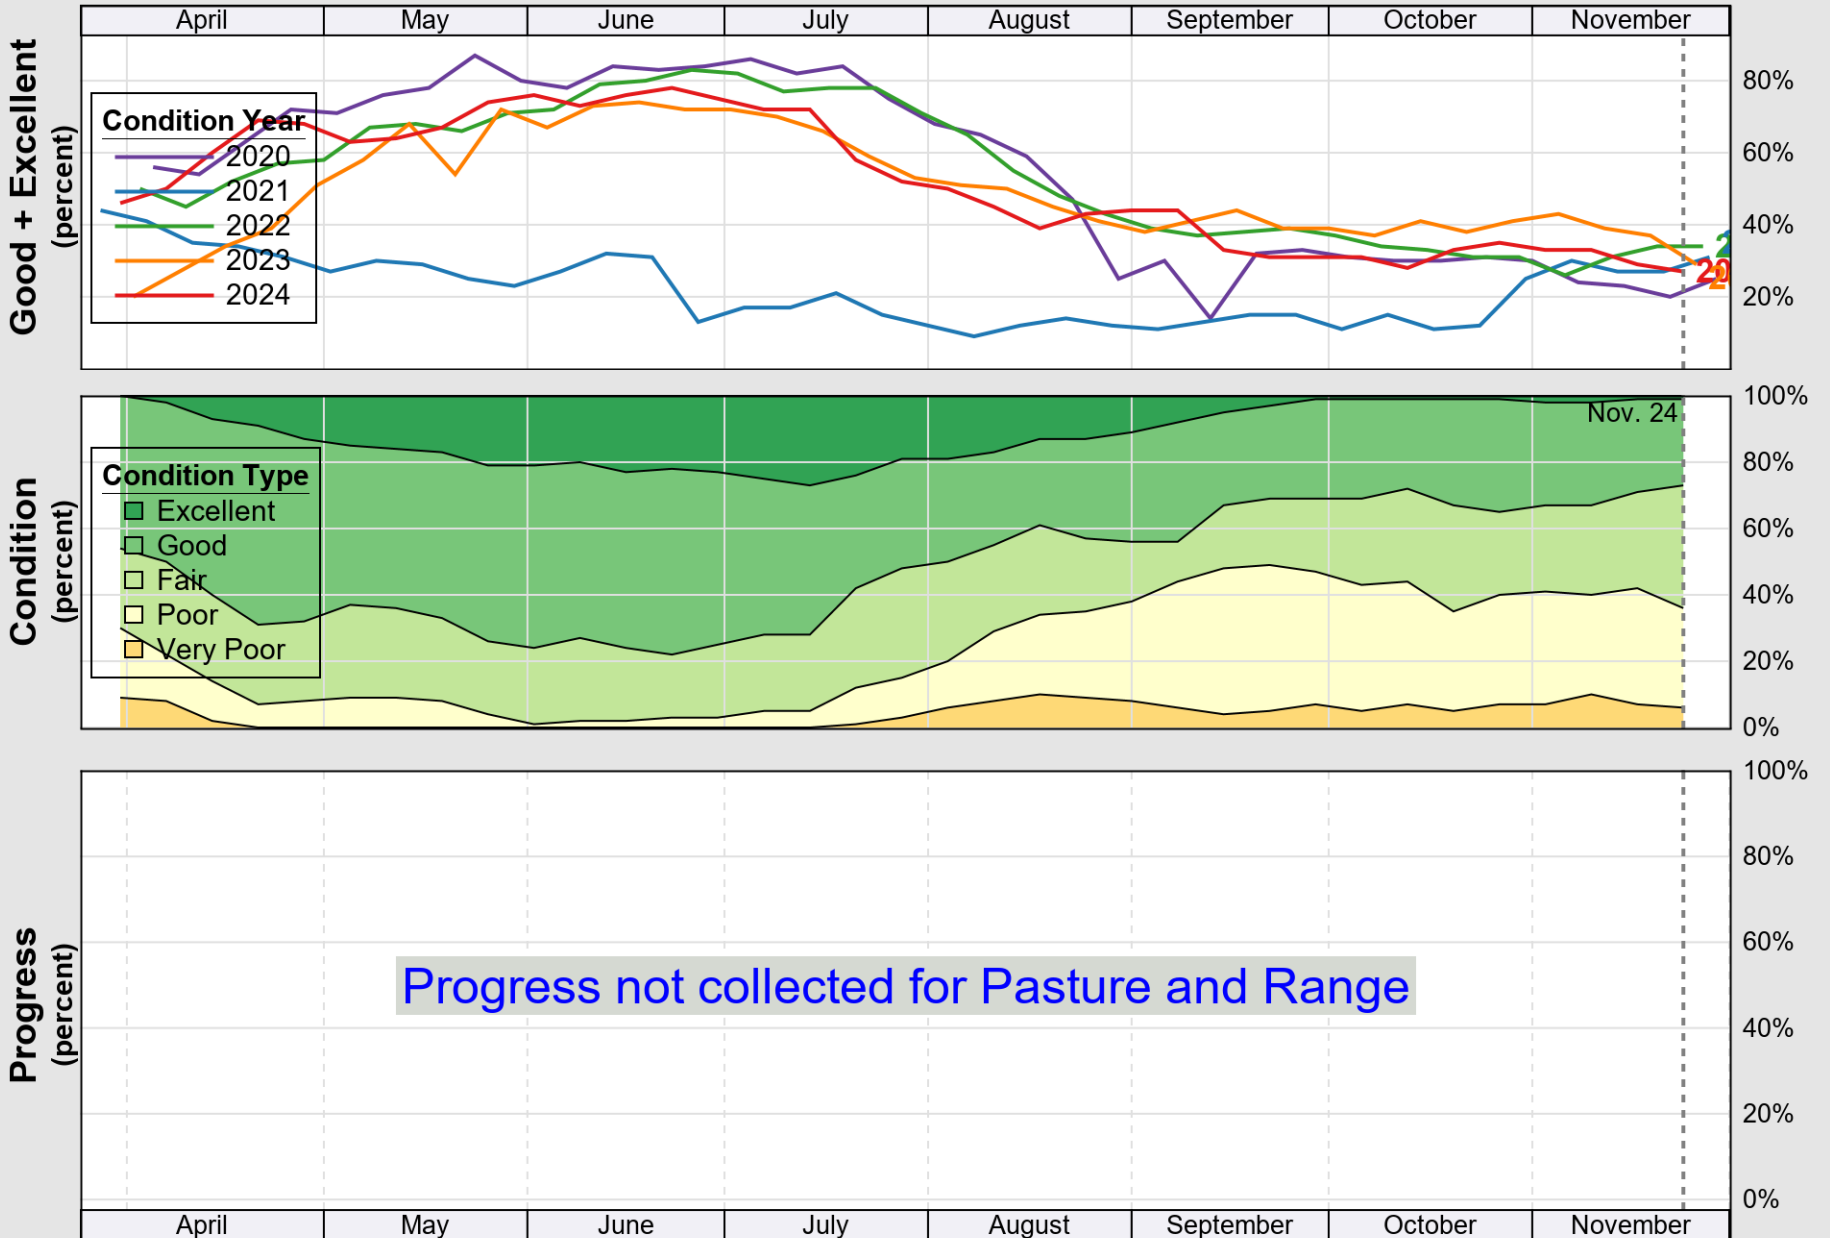

USDA

Crop Progress and Condition: Barley in Idaho , 2024

NASS

Source: National Agricultural Statistics Service (NASS), Crop Progress Report

USDA

Crop Progress and Condition: Corn in Idaho , 2024

NASS

Progress Year(s) ——— 2024 2023 2019 - 2023

Source: National Agricultural Statistics Service (NASS), Crop Progress Report

USDA

Crop Progress and Condition: Oats in Idaho , 2024

NASS

Source: National Agricultural Statistics Service (NASS), Crop Progress Report

USDA

Crop Progress and Condition: Pasture and Range in Idaho , 2024

NASS

Source: National Agricultural Statistics Service (NASS), Crop Progress Report

USDA

Crop Progress and Condition: Spring Wheat in Idaho , 2024

NASS

Source: National Agricultural Statistics Service (NASS), Crop Progress Report

USDA

Crop Progress and Condition: Sugar Beets in Idaho , 2024

NASS

Progress Year(s) — 2024 2023 2019 - 2023

Source: National Agricultural Statistics Service (NASS), Crop Progress Report