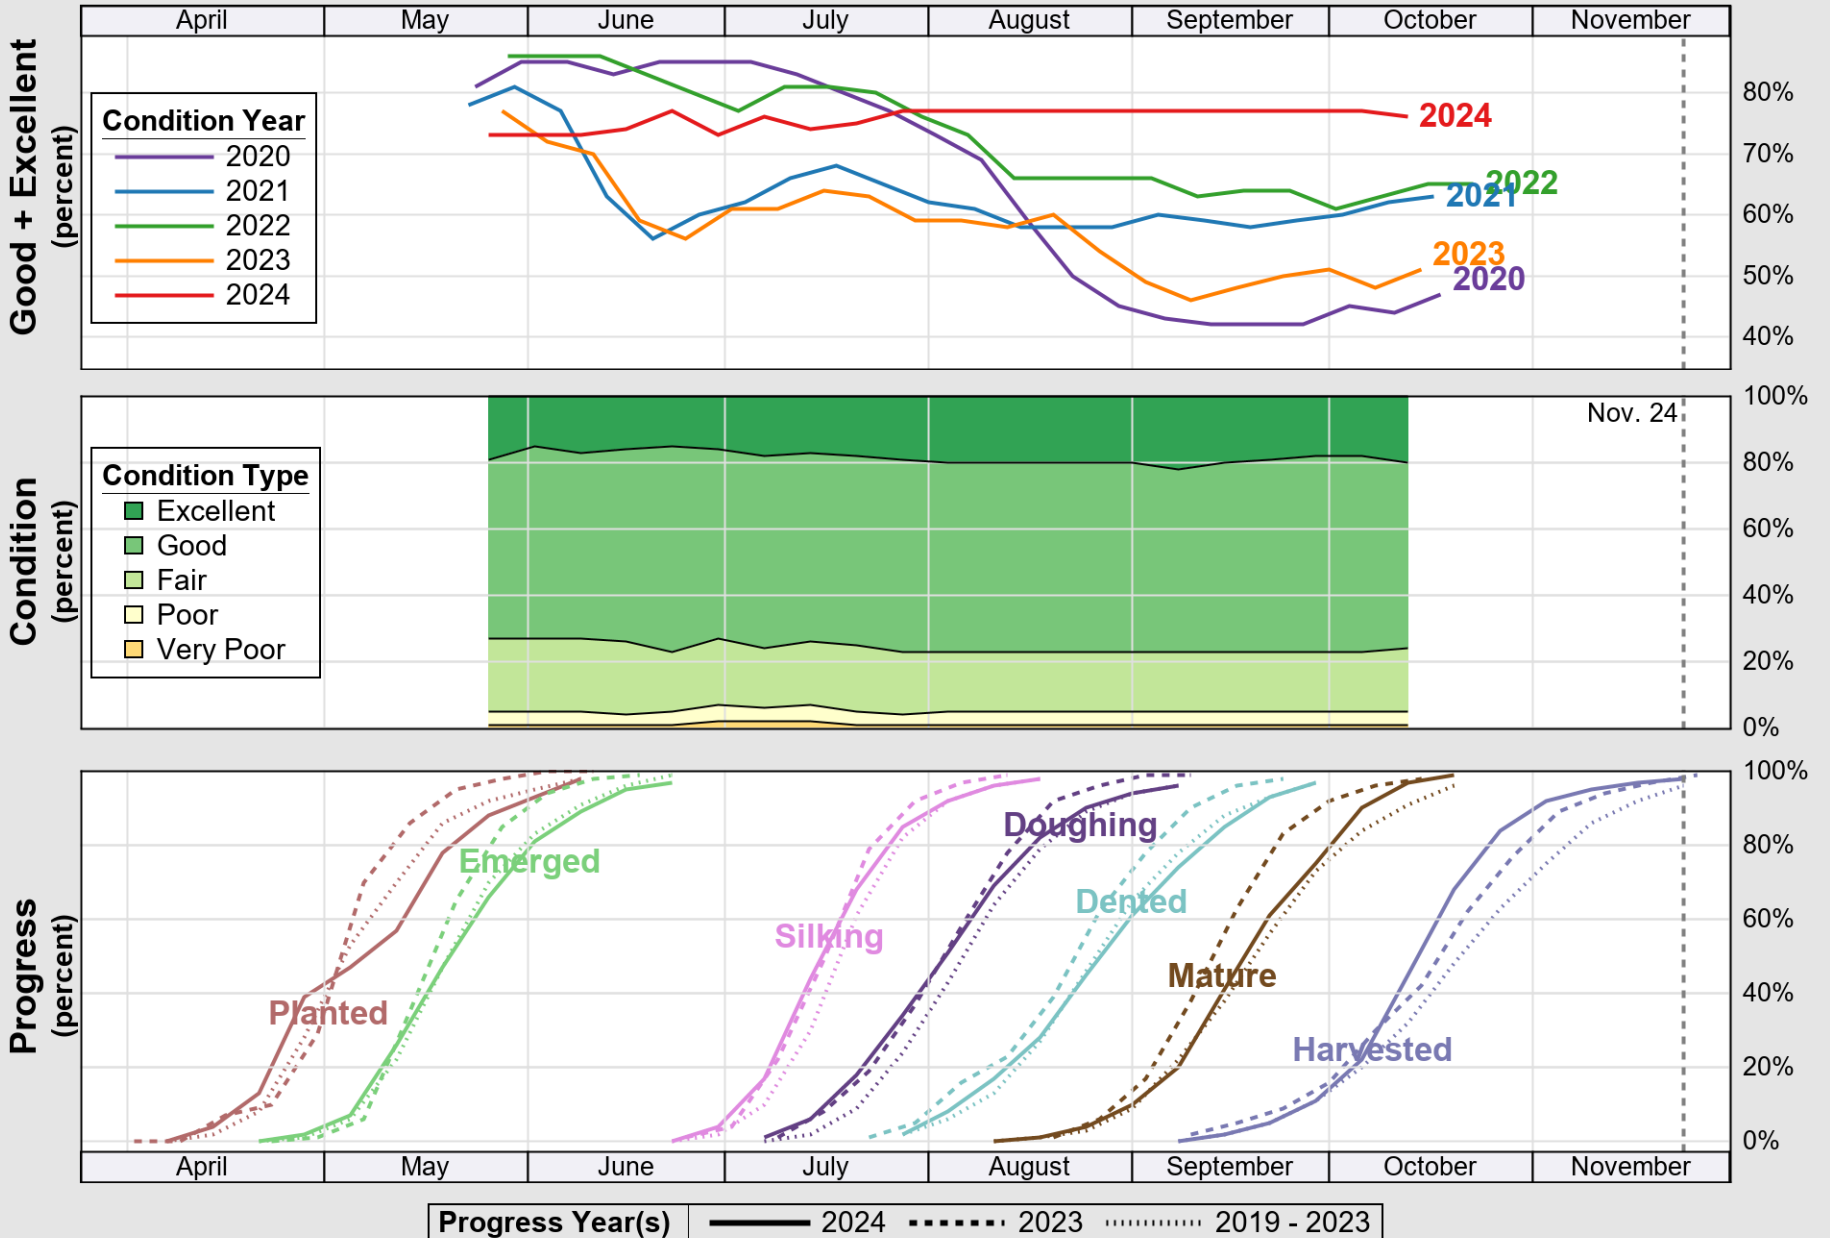

USDA

Crop Progress and Condition: Corn in Iowa, 2024

NASS

Source: National Agricultural Statistics Service (NASS), Crop Progress Report

USDA

Crop Progress and Condition: Oats in Iowa, 2024

NASS

Source: National Agricultural Statistics Service (NASS), Crop Progress Report

USDA

Crop Progress and Condition: Pasture and Range in Iowa , 2024

NASS

Source: National Agricultural Statistics Service (NASS), Crop Progress Report

USDA

Crop Progress and Condition: Soybeans in Iowa, 2024

NASS

Source: National Agricultural Statistics Service (NASS), Crop Progress Report