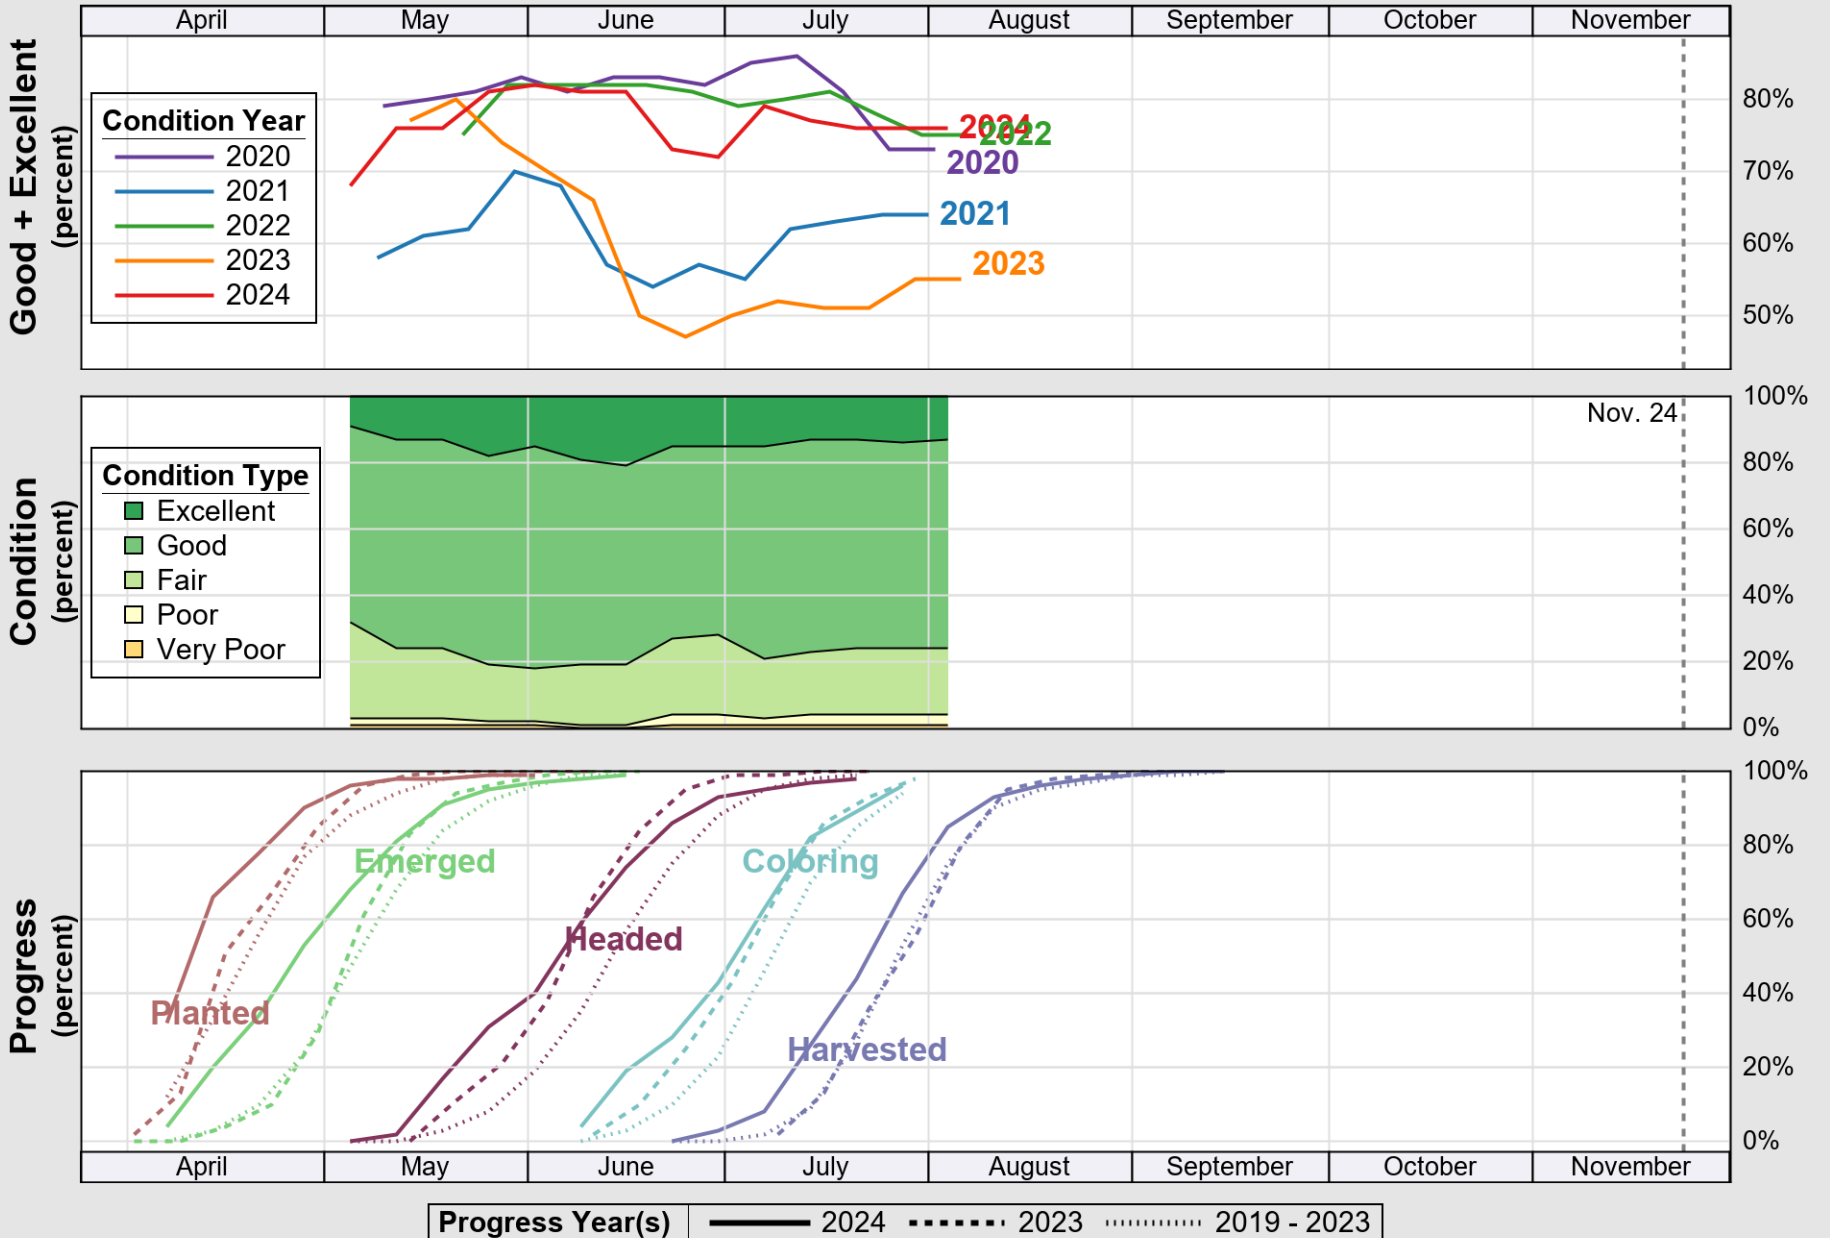

USDA

Crop Progress and Condition: Corn in Iowa, 2024

NASS

Source: National Agricultural Statistics Service (NASS), Crop Progress Report

USDA

Crop Progress and Condition: Oats in Iowa, 2024

NASS

Source: National Agricultural Statistics Service (NASS), Crop Progress Report

USDA

Crop Progress and Condition: Pasture and Range in Iowa , 2024

NASS

Source: National Agricultural Statistics Service (NASS), Crop Progress Report

USDA

Crop Progress and Condition: Soybeans in Iowa, 2024

NASS

Source: National Agricultural Statistics Service (NASS), Crop Progress Report