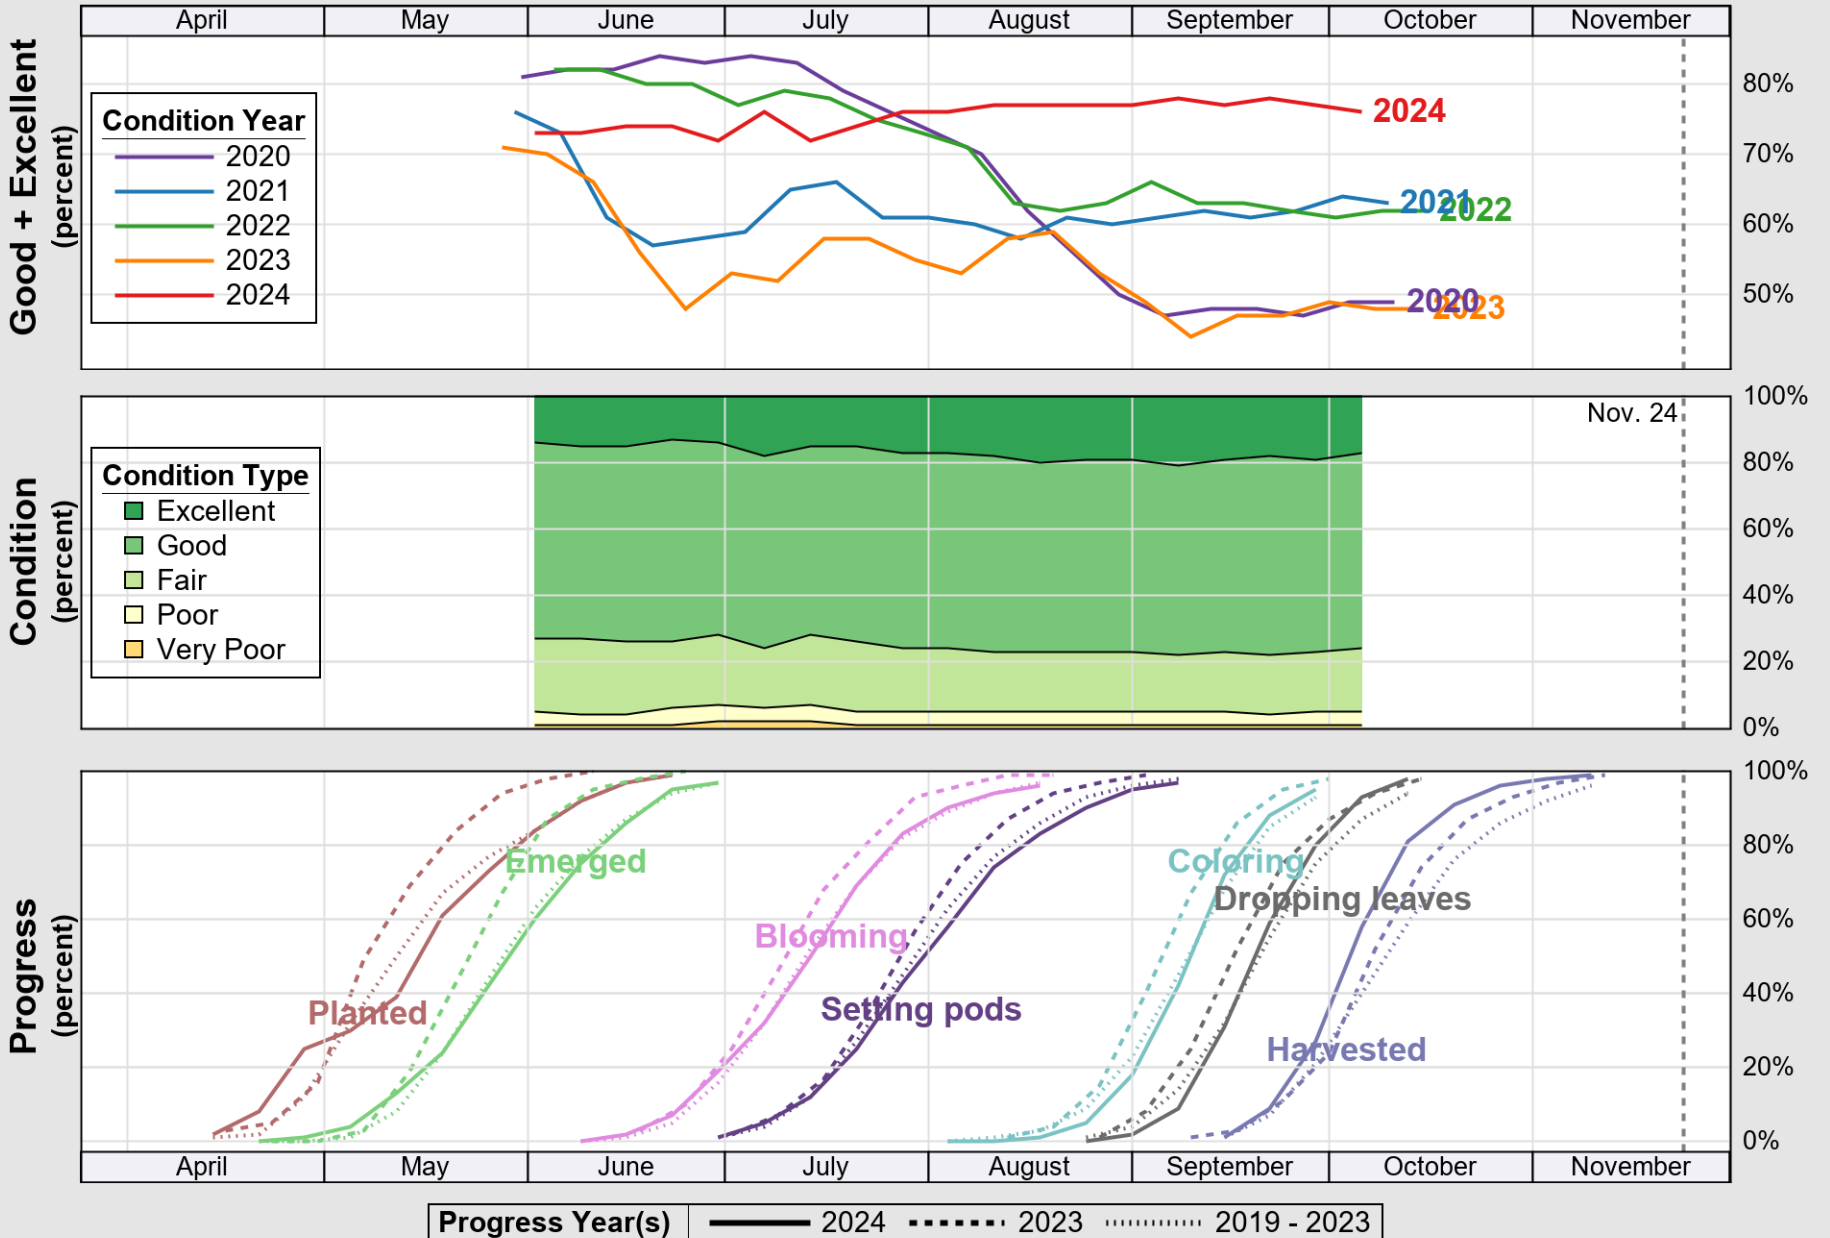

USDA

Crop Progress and Condition: Corn in Iowa, 2024

NASS

Source: National Agricultural Statistics Service (NASS), Crop Progress Report

USDA

Crop Progress and Condition: Oats in Iowa, 2024

NASS

Source: National Agricultural Statistics Service (NASS), Crop Progress Report

USDA

Crop Progress and Condition: Pasture and Range in Iowa , 2024

NASS

Source: National Agricultural Statistics Service (NASS), Crop Progress Report

USDA

Crop Progress and Condition: Soybeans in Iowa, 2024

NASS

Source: National Agricultural Statistics Service (NASS), Crop Progress Report