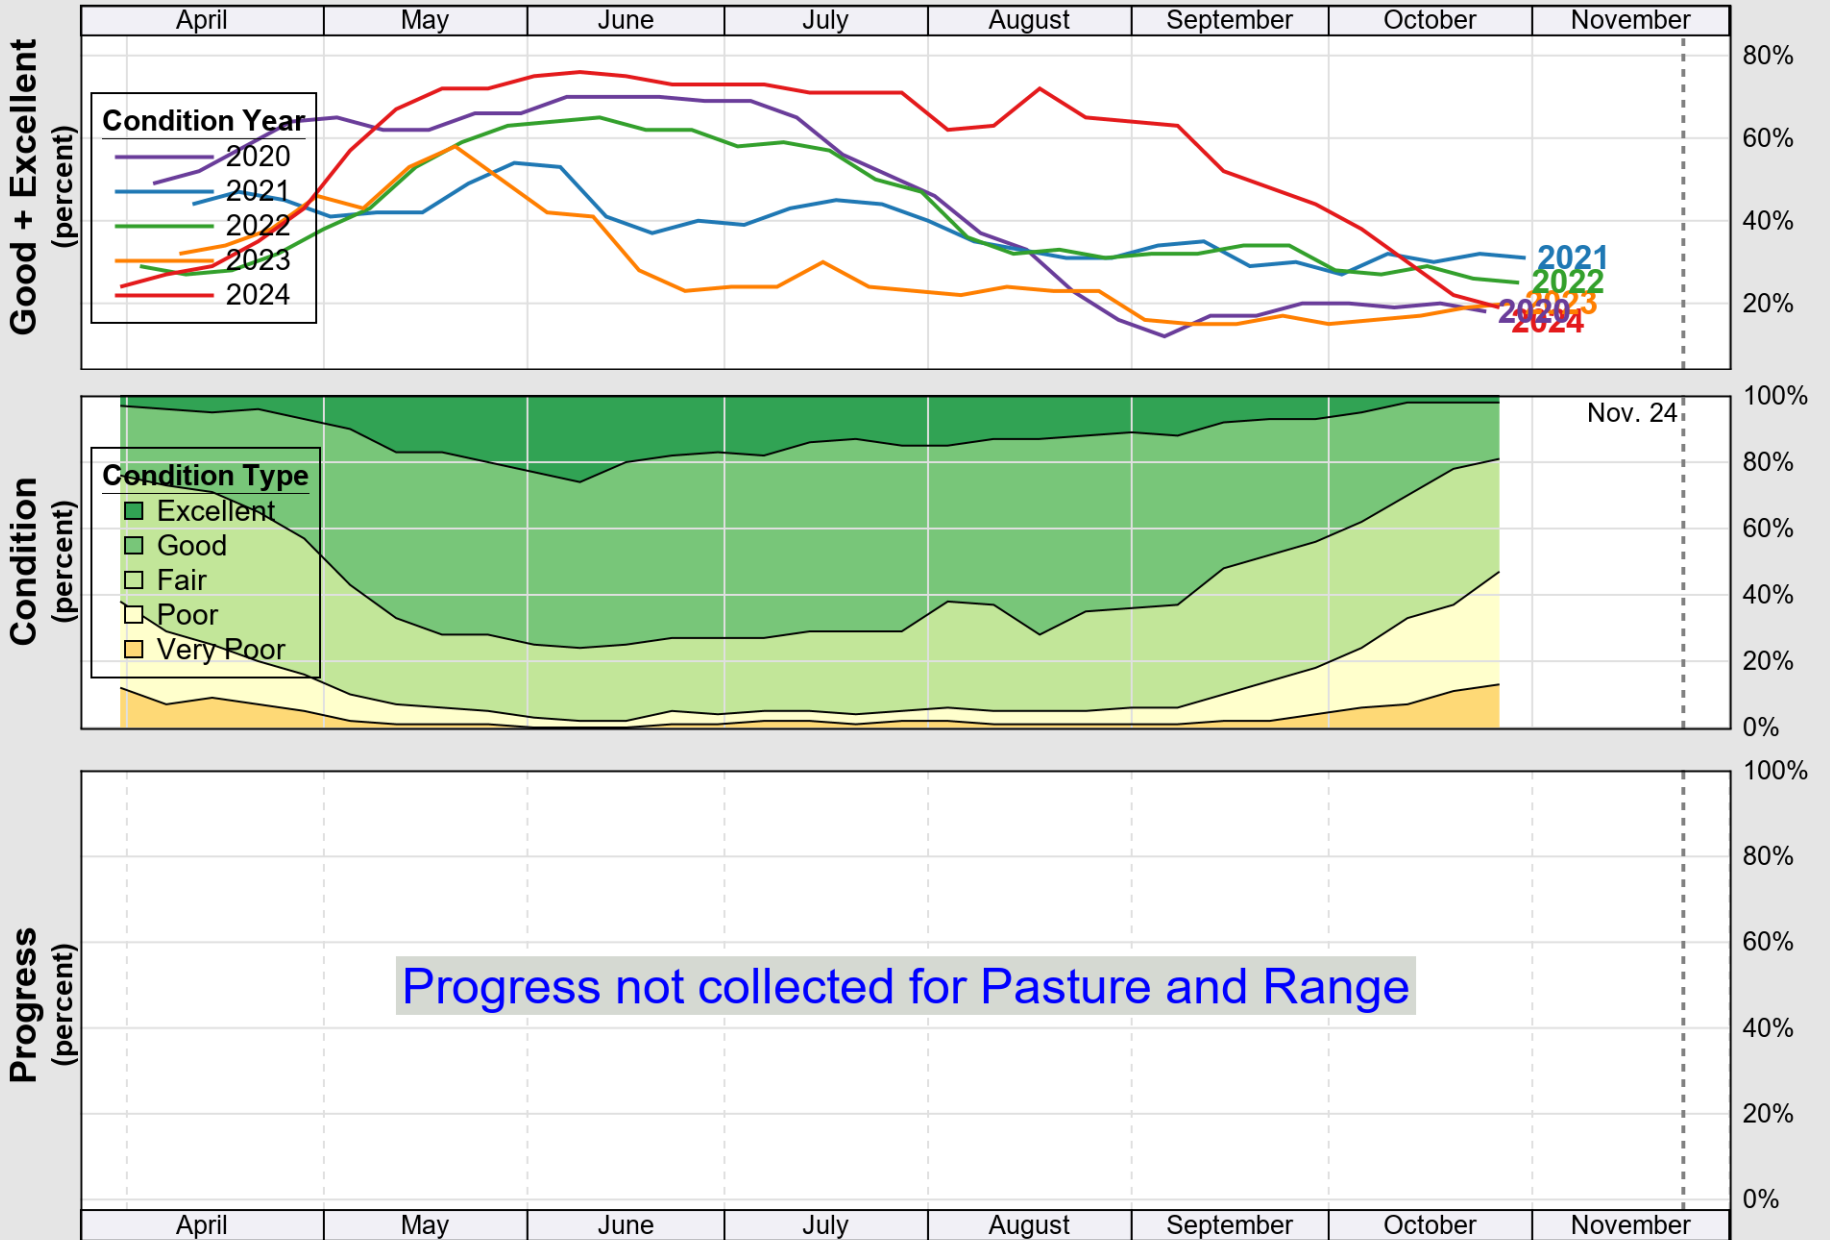

USDA

Crop Progress and Condition: Corn in Iowa, 2024

NASS

Source: National Agricultural Statistics Service (NASS), Crop Progress Report

USDA

Crop Progress and Condition: Oats in Iowa, 2024

NASS

Source: National Agricultural Statistics Service (NASS), Crop Progress Report

USDA

Crop Progress and Condition: Pasture and Range in Iowa , 2024

NASS

Source: National Agricultural Statistics Service (NASS), Crop Progress Report

USDA

Crop Progress and Condition: Soybeans in Iowa, 2024

NASS

Source: National Agricultural Statistics Service (NASS), Crop Progress Report