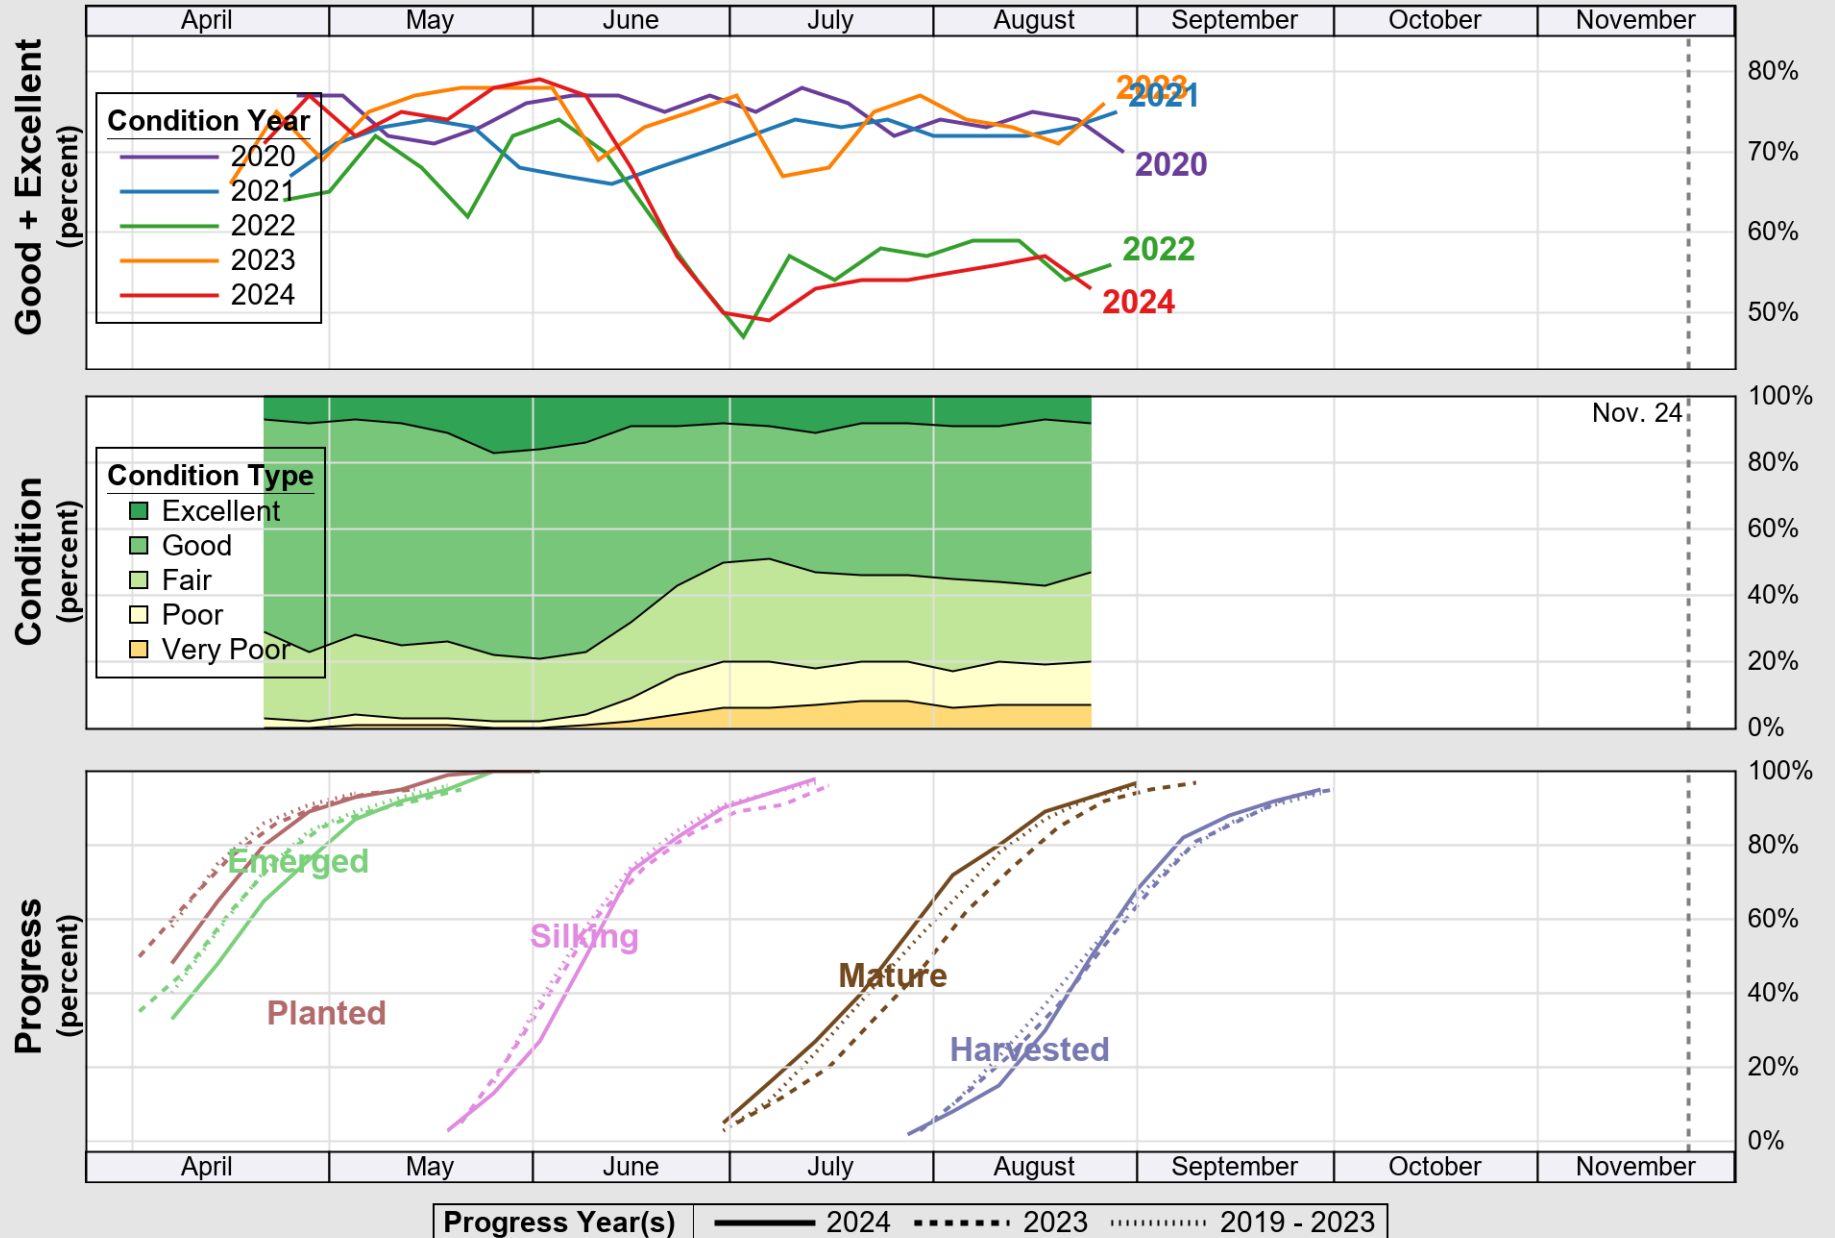

USDA

Crop Progress and Condition: Corn in Georgia , 2024

NASS

Source: National Agricultural Statistics Service (NASS), Crop Progress Report

USDA

Crop Progress and Condition: Cotton in Georgia , 2024

NASS

Source: National Agricultural Statistics Service (NASS), Crop Progress Report

USDA

Crop Progress and Condition: Pasture and Range in Georgia, 2024

NASS

Source: National Agricultural Statistics Service (NASS), Crop Progress Report

USDA

Crop Progress and Condition: Peanuts in Georgia , 2024

NASS

Source: National Agricultural Statistics Service (NASS), Crop Progress Report

USDA

Crop Progress and Condition: Soybeans in Georgia , 2024

NASS

Source: National Agricultural Statistics Service (NASS), Crop Progress Report

USDA

Crop Progress and Condition: Winter Wheat in Georgia , 2024

NASS

Source: National Agricultural Statistics Service (NASS), Crop Progress Report