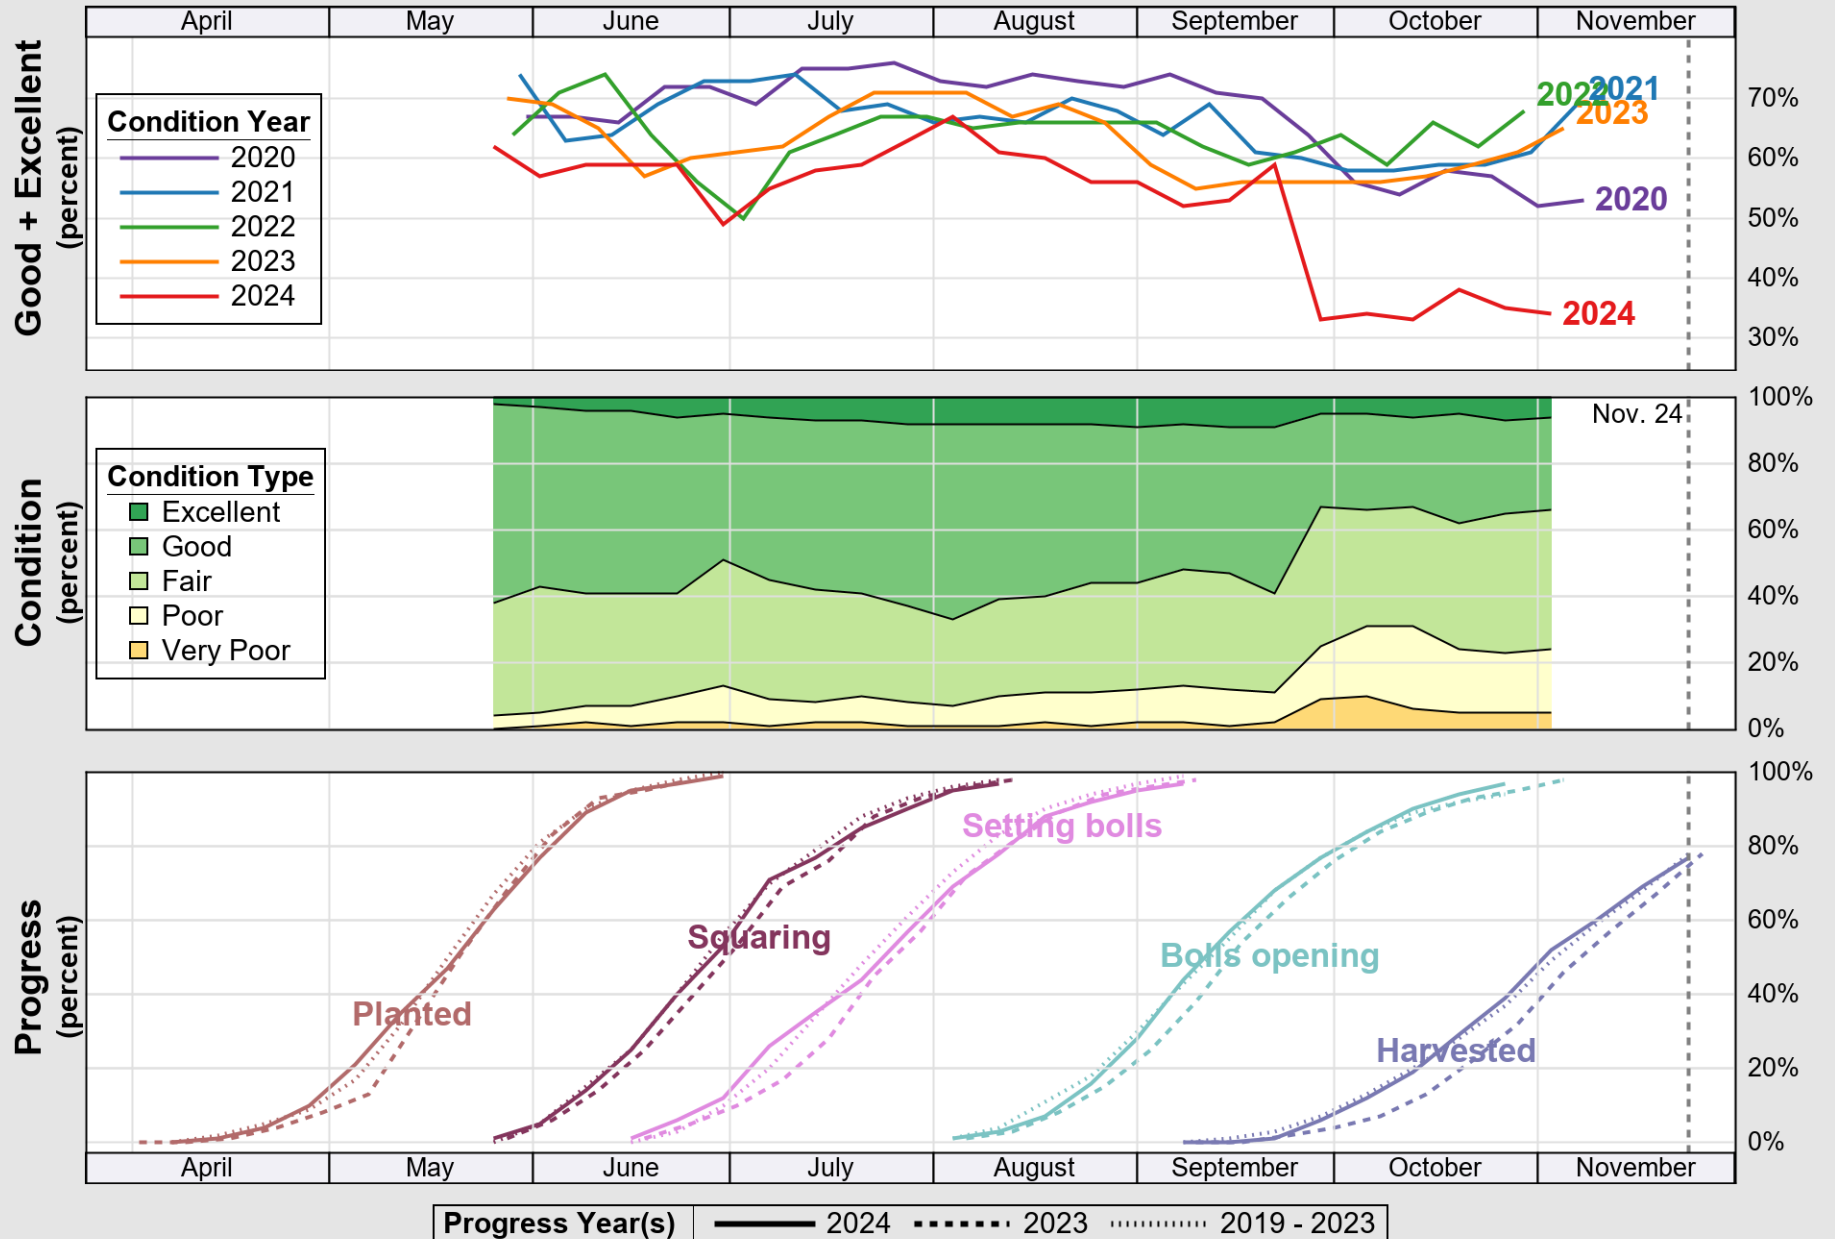

USDA

Crop Progress and Condition: Corn in Georgia , 2024

NASS

Source: National Agricultural Statistics Service (NASS), Crop Progress Report

USDA

Crop Progress and Condition: Cotton in Georgia , 2024

NASS

Source: National Agricultural Statistics Service (NASS), Crop Progress Report

USDA

Crop Progress and Condition: Pasture and Range in Georgia, 2024

NASS

Source: National Agricultural Statistics Service (NASS), Crop Progress Report

USDA

Crop Progress and Condition: Peanuts in Georgia , 2024

NASS

Source: National Agricultural Statistics Service (NASS), Crop Progress Report

USDA

Crop Progress and Condition: Soybeans in Georgia , 2024

NASS

Source: National Agricultural Statistics Service (NASS), Crop Progress Report

USDA

Crop Progress and Condition: Winter Wheat in Georgia , 2024

NASS

Source: National Agricultural Statistics Service (NASS), Crop Progress Report