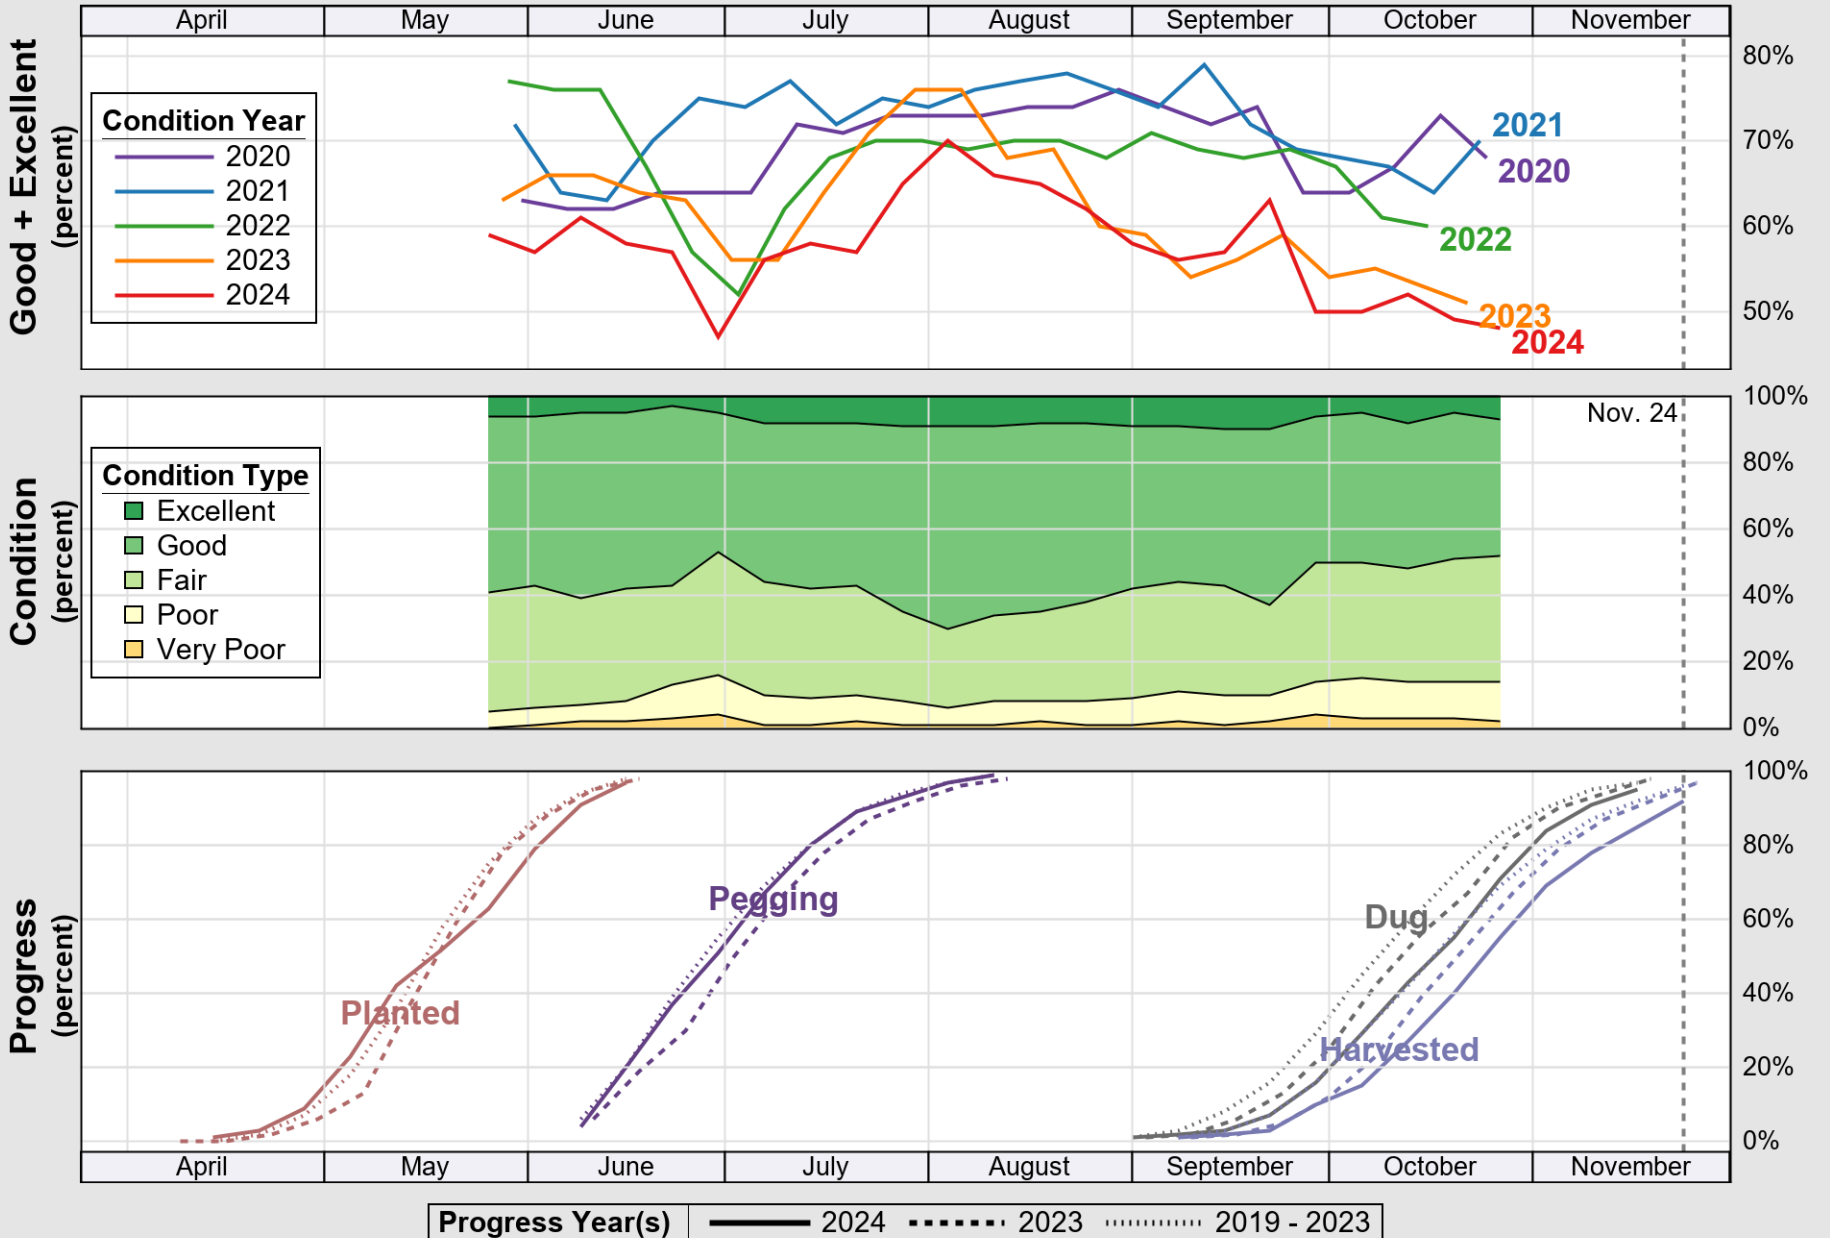

USDA

Crop Progress and Condition: Corn in Georgia , 2024

NASS

Source: National Agricultural Statistics Service (NASS), Crop Progress Report

USDA

Crop Progress and Condition: Cotton in Georgia , 2024

NASS

Source: National Agricultural Statistics Service (NASS), Crop Progress Report

USDA

Crop Progress and Condition: Pasture and Range in Georgia, 2024

NASS

Source: National Agricultural Statistics Service (NASS), Crop Progress Report

USDA

Crop Progress and Condition: Peanuts in Georgia , 2024

NASS

Source: National Agricultural Statistics Service (NASS), Crop Progress Report

USDA

Crop Progress and Condition: Soybeans in Georgia , 2024

NASS

Source: National Agricultural Statistics Service (NASS), Crop Progress Report

USDA

Crop Progress and Condition: Winter Wheat in Georgia , 2024

NASS

Source: National Agricultural Statistics Service (NASS), Crop Progress Report