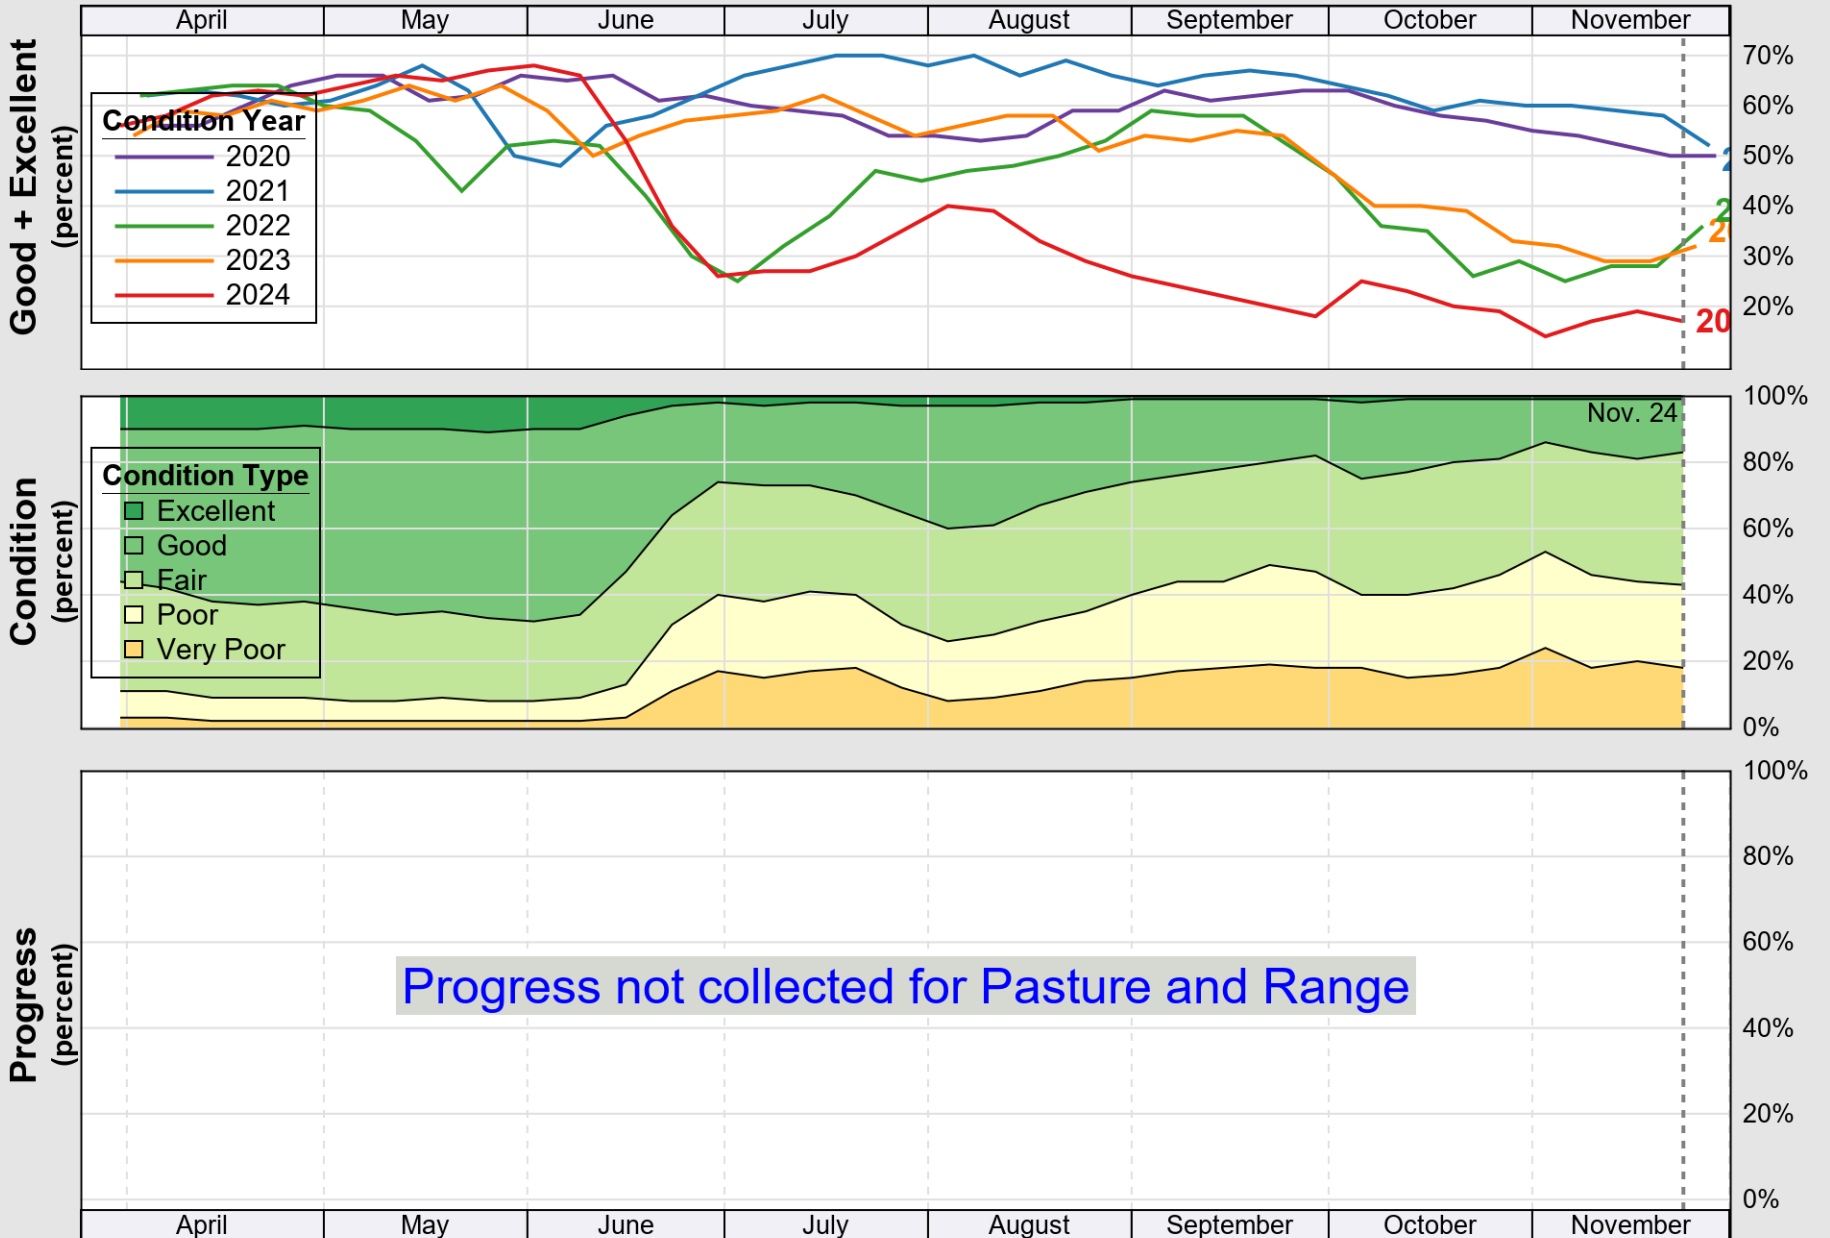

USDA

Crop Progress and Condition: Corn in Georgia , 2024

NASS

Source: National Agricultural Statistics Service (NASS), Crop Progress Report

USDA

Crop Progress and Condition: Cotton in Georgia , 2024

NASS

Source: National Agricultural Statistics Service (NASS), Crop Progress Report

USDA

Crop Progress and Condition: Pasture and Range in Georgia, 2024

NASS

Source: National Agricultural Statistics Service (NASS), Crop Progress Report

USDA

Crop Progress and Condition: Peanuts in Georgia , 2024

NASS

Source: National Agricultural Statistics Service (NASS), Crop Progress Report

USDA

Crop Progress and Condition: Soybeans in Georgia , 2024

NASS

Source: National Agricultural Statistics Service (NASS), Crop Progress Report