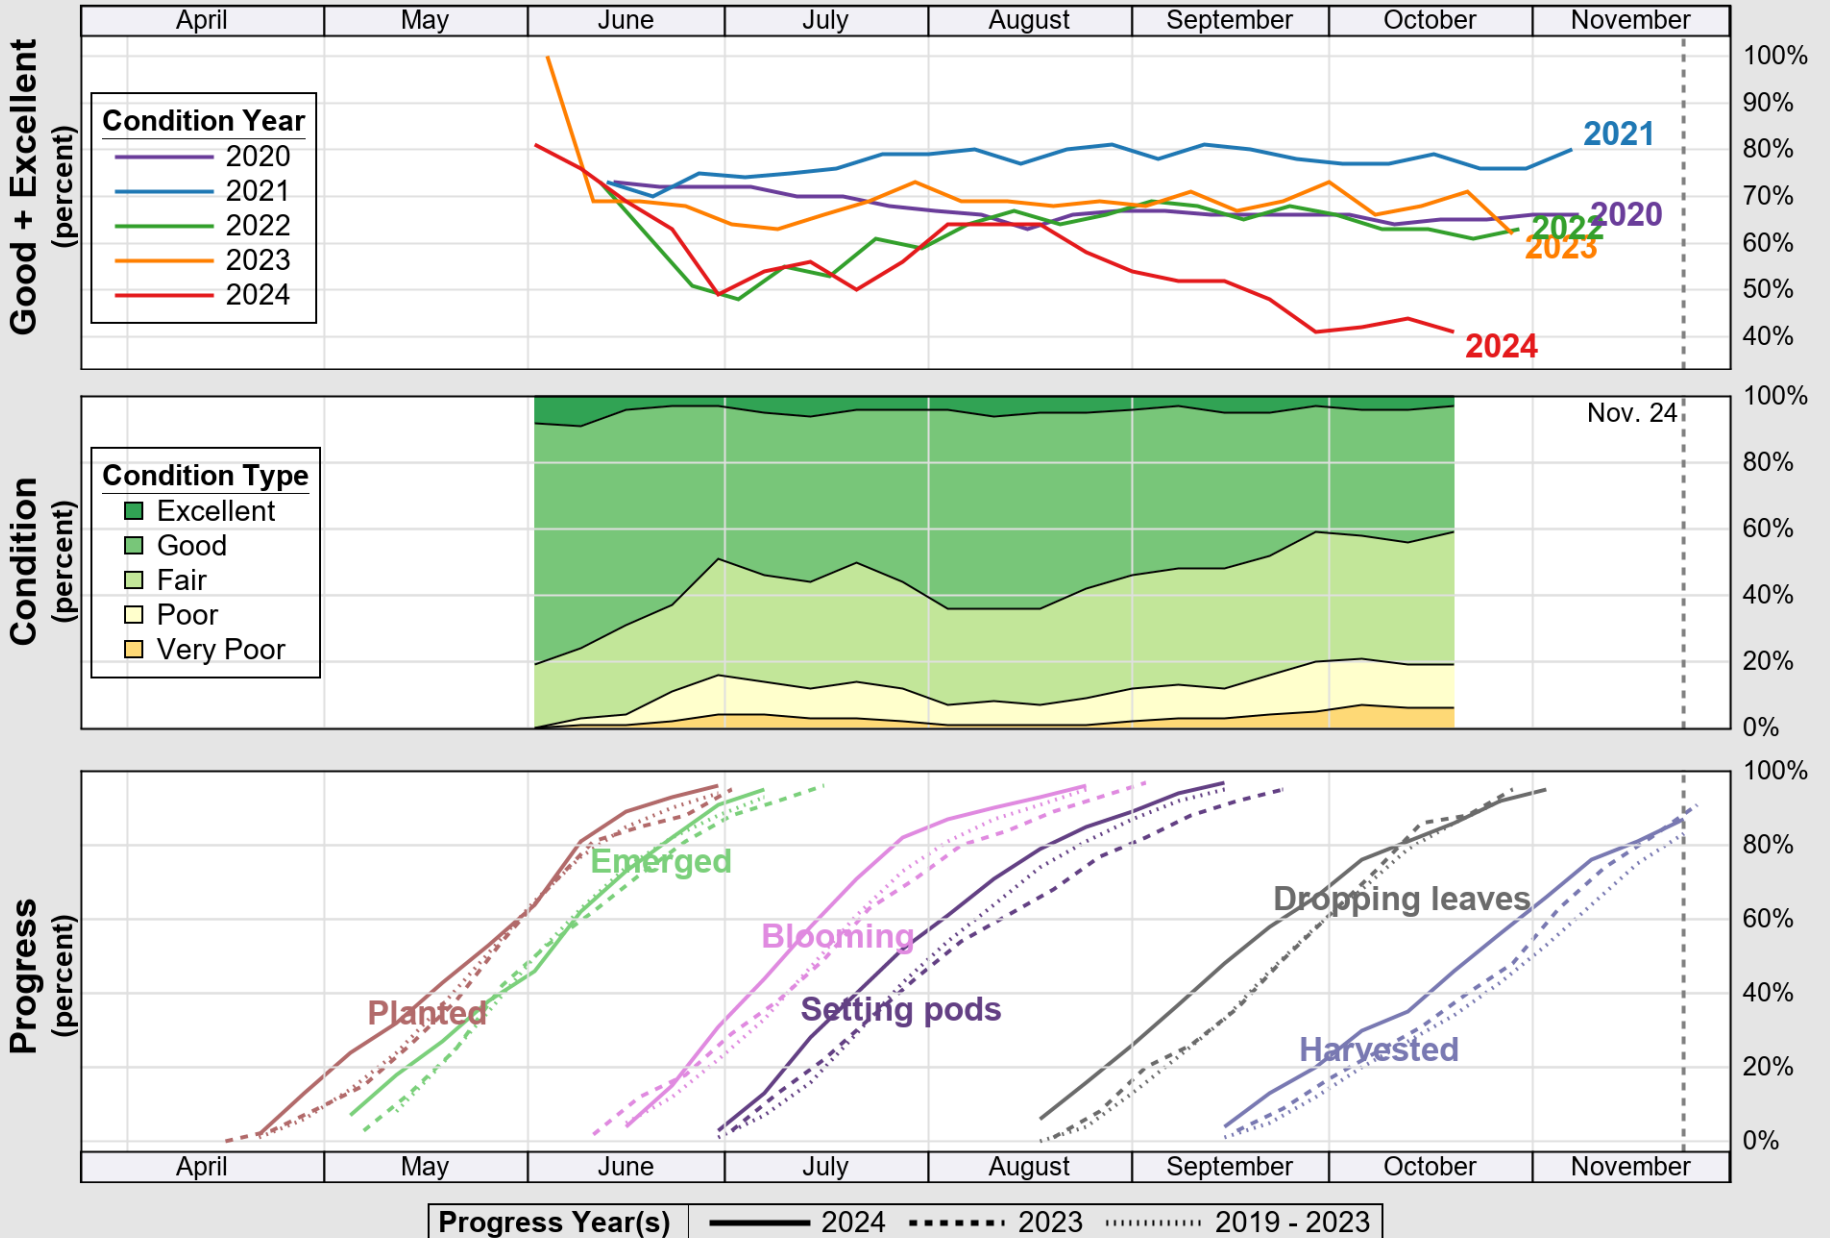

USDA

Crop Progress and Condition: Corn in Georgia , 2024

NASS

Source: National Agricultural Statistics Service (NASS), Crop Progress Report

USDA

Crop Progress and Condition: Cotton in Georgia , 2024

NASS

Source: National Agricultural Statistics Service (NASS), Crop Progress Report

USDA

Crop Progress and Condition: Pasture and Range in Georgia, 2024

NASS

Source: National Agricultural Statistics Service (NASS), Crop Progress Report

USDA

Crop Progress and Condition: Peanuts in Georgia , 2024

NASS

Source: National Agricultural Statistics Service (NASS), Crop Progress Report

USDA

Crop Progress and Condition: Soybeans in Georgia , 2024

NASS

Source: National Agricultural Statistics Service (NASS), Crop Progress Report

USDA

Crop Progress and Condition: Winter Wheat in Georgia , 2024

NASS

Source: National Agricultural Statistics Service (NASS), Crop Progress Report