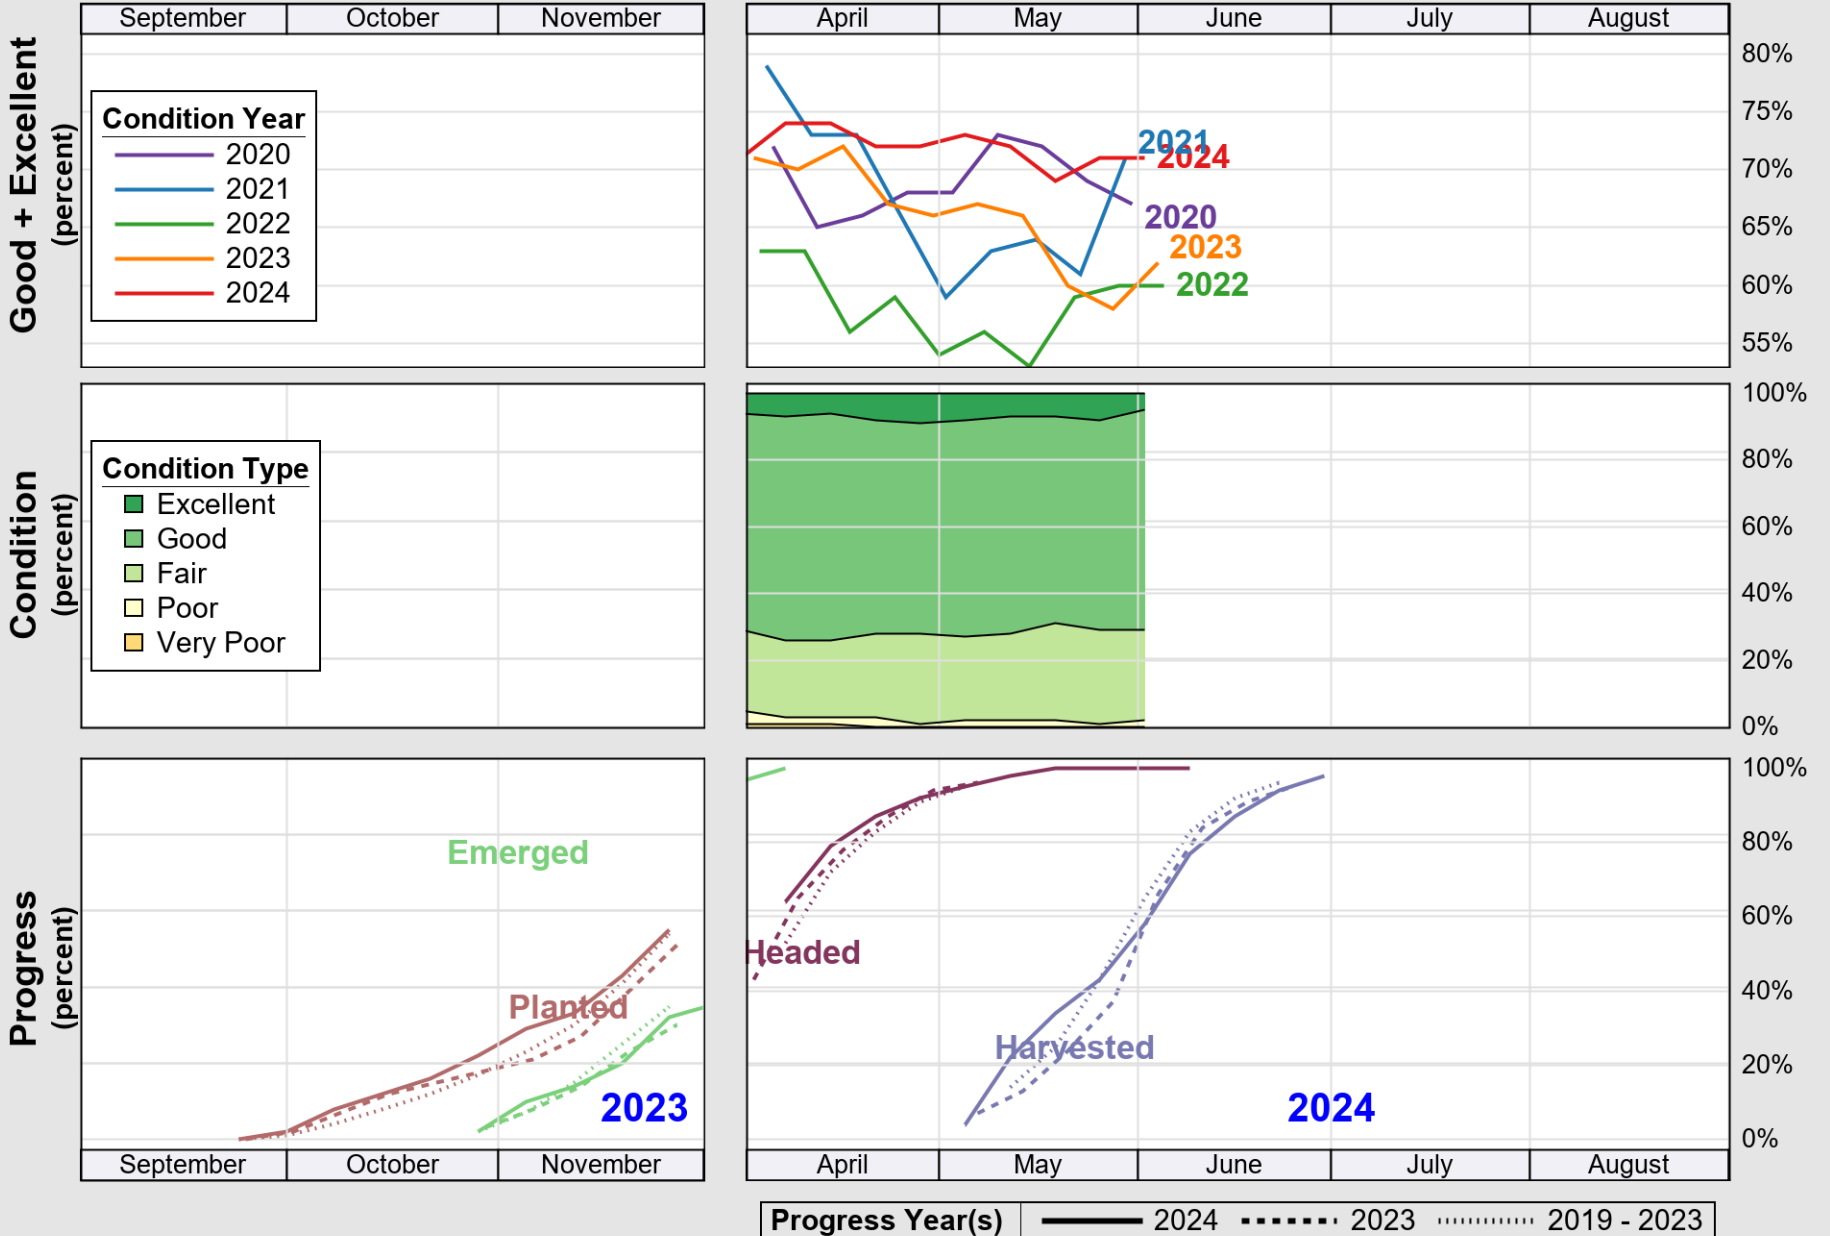

USDA

Crop Progress and Condition: Corn in Georgia , 2024

NASS

Source: National Agricultural Statistics Service (NASS), Crop Progress Report

USDA

Crop Progress and Condition: Cotton in Georgia , 2024

NASS

Source: National Agricultural Statistics Service (NASS), Crop Progress Report

USDA

Crop Progress and Condition: Pasture and Range in Georgia, 2024

NASS

Source: National Agricultural Statistics Service (NASS), Crop Progress Report

USDA

Crop Progress and Condition: Peanuts in Georgia , 2024

NASS

Source: National Agricultural Statistics Service (NASS), Crop Progress Report

USDA

Crop Progress and Condition: Soybeans in Georgia , 2024

NASS

Source: National Agricultural Statistics Service (NASS), Crop Progress Report

USDA

Crop Progress and Condition: Winter Wheat in Georgia , 2024

NASS

Source: National Agricultural Statistics Service (NASS), Crop Progress Report