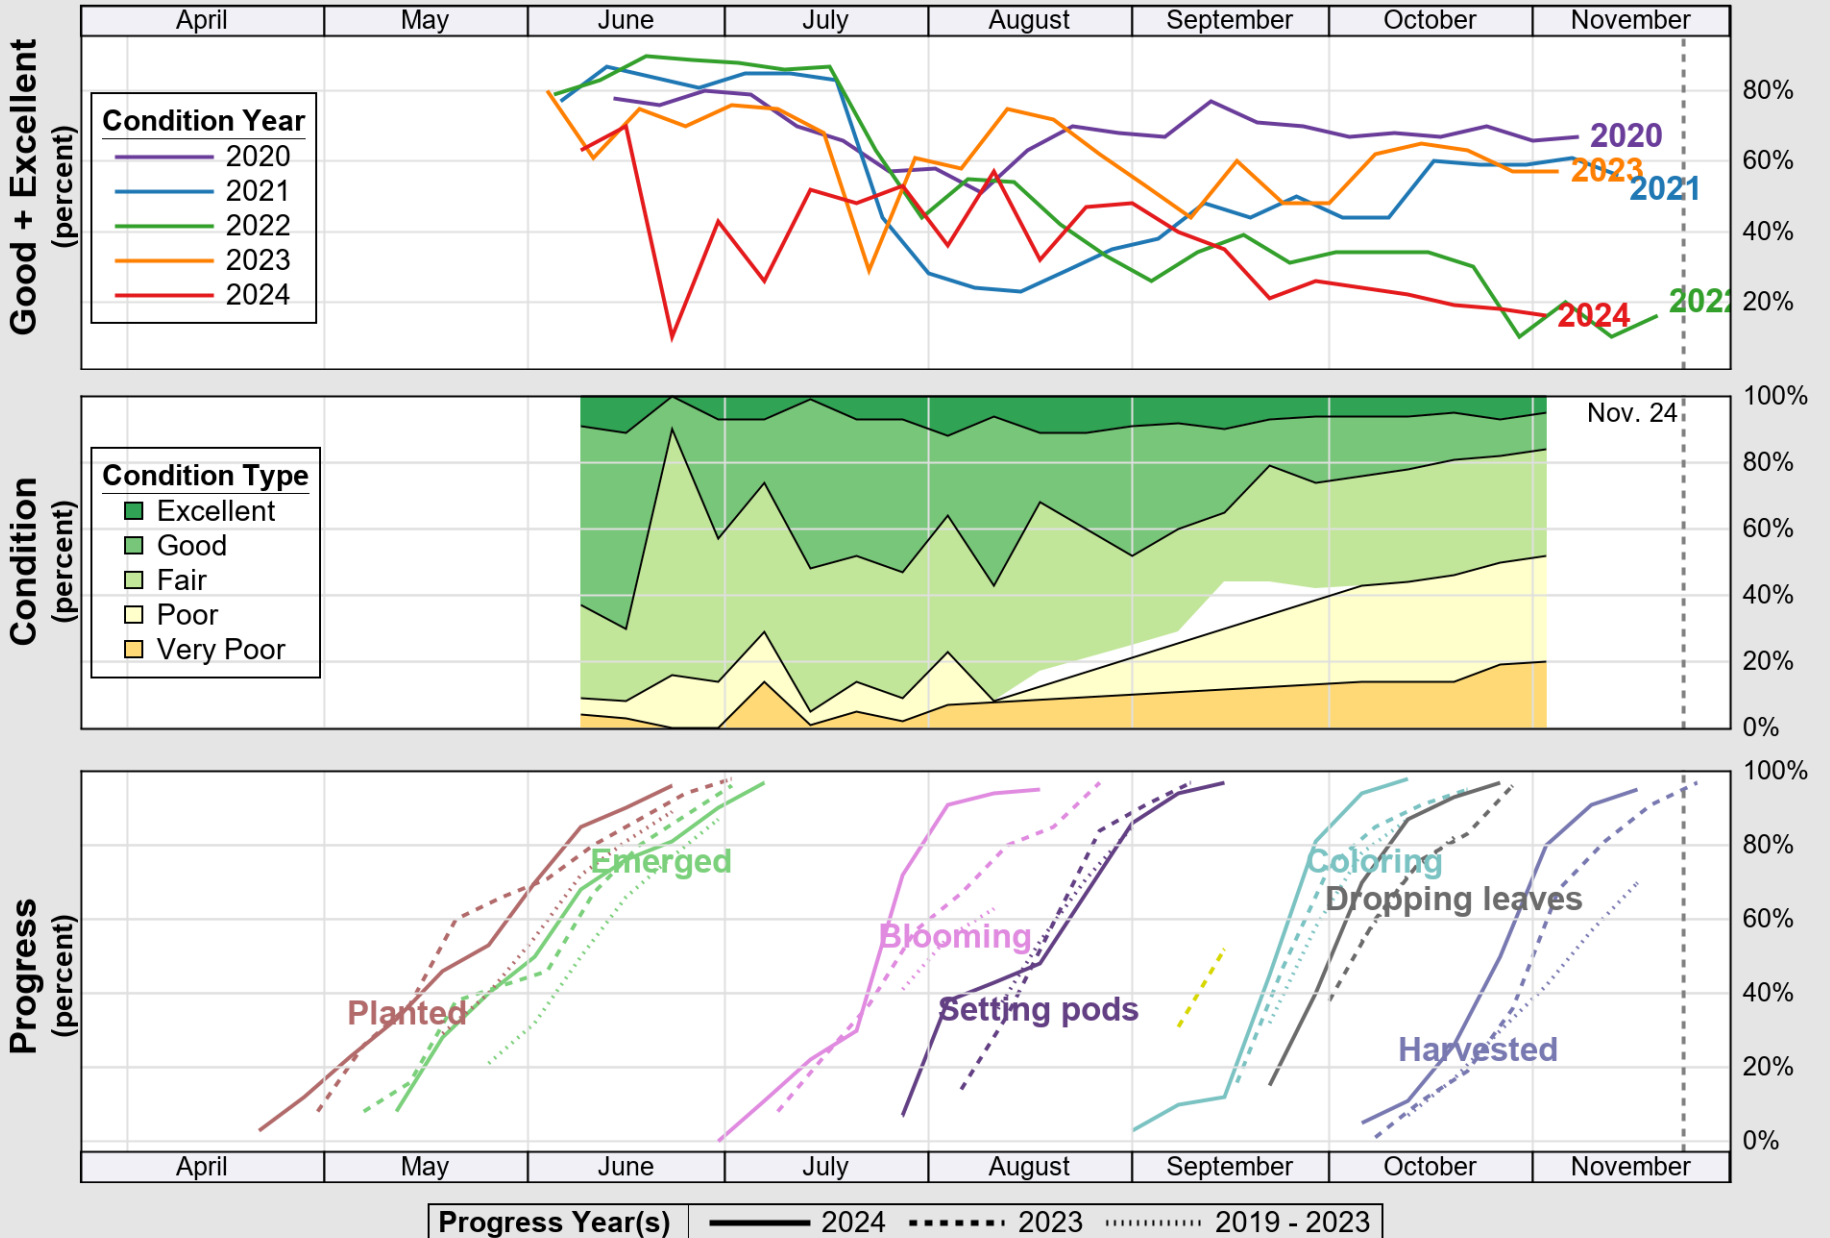

# Crop Progress and Condition: Corn in Delaware , 2024

NASS

Source: National Agricultural Statistics Service (NASS), Crop Progress Report

USDA

# Crop Progress and Condition: Pasture and Range in Delaware, 2024

NASS

Source: National Agricultural Statistics Service (NASS), Crop Progress Report

USDA

# Crop Progress and Condition: Soybeans in Delaware , 2024

NASS

Source: National Agricultural Statistics Service (NASS), Crop Progress Report

USDA

# Crop Progress and Condition: Winter Wheat in Delaware , 2024

NASS

Source: National Agricultural Statistics Service (NASS), Crop Progress Report