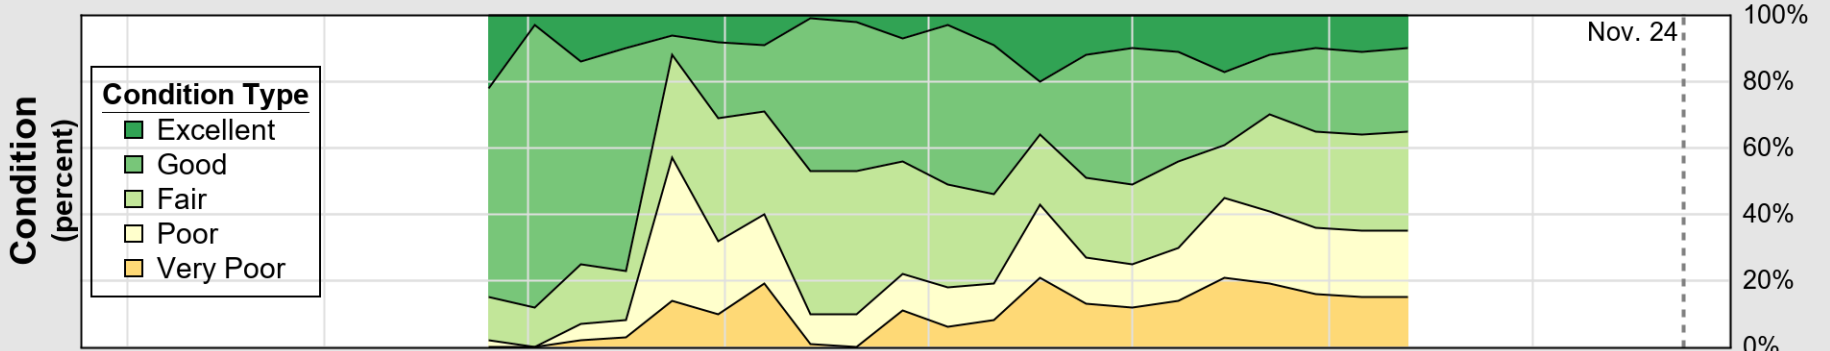

# Crop Progress and Condition: Corn in Delaware , 2024

NASS

Source: National Agricultural Statistics Service (NASS), Crop Progress Report

USDA