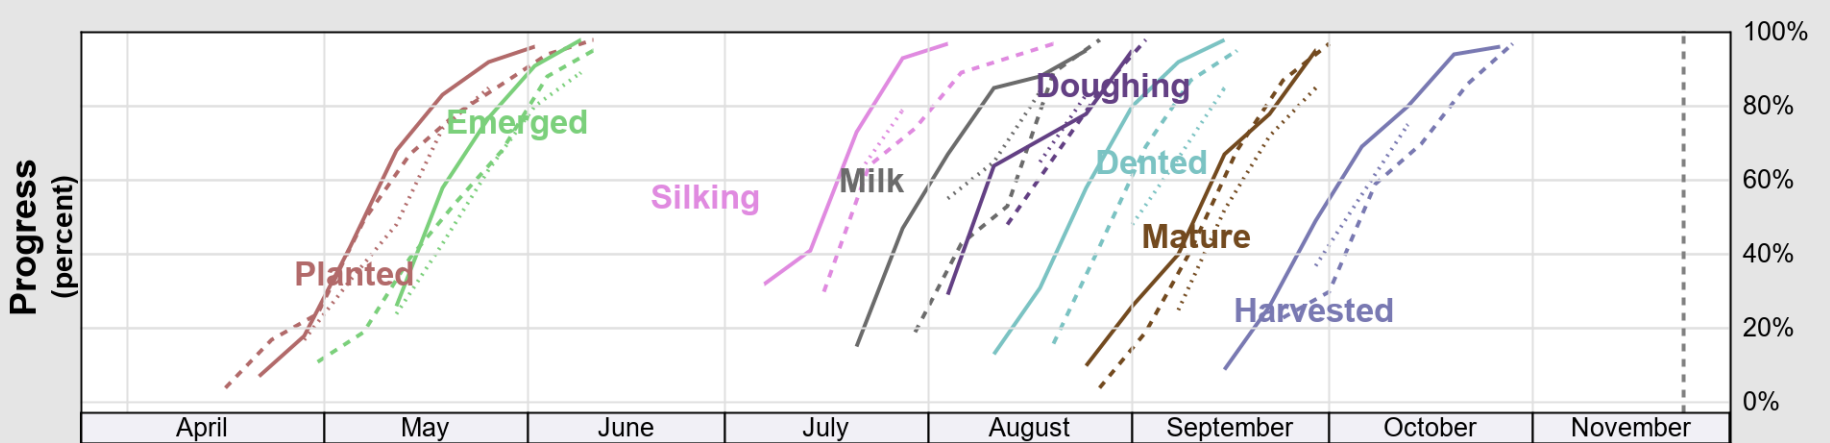

# Crop Progress and Condition: Corn in Delaware , 2024

NASS

Source: National Agricultural Statistics Service (NASS), Crop Progress Report

USDA