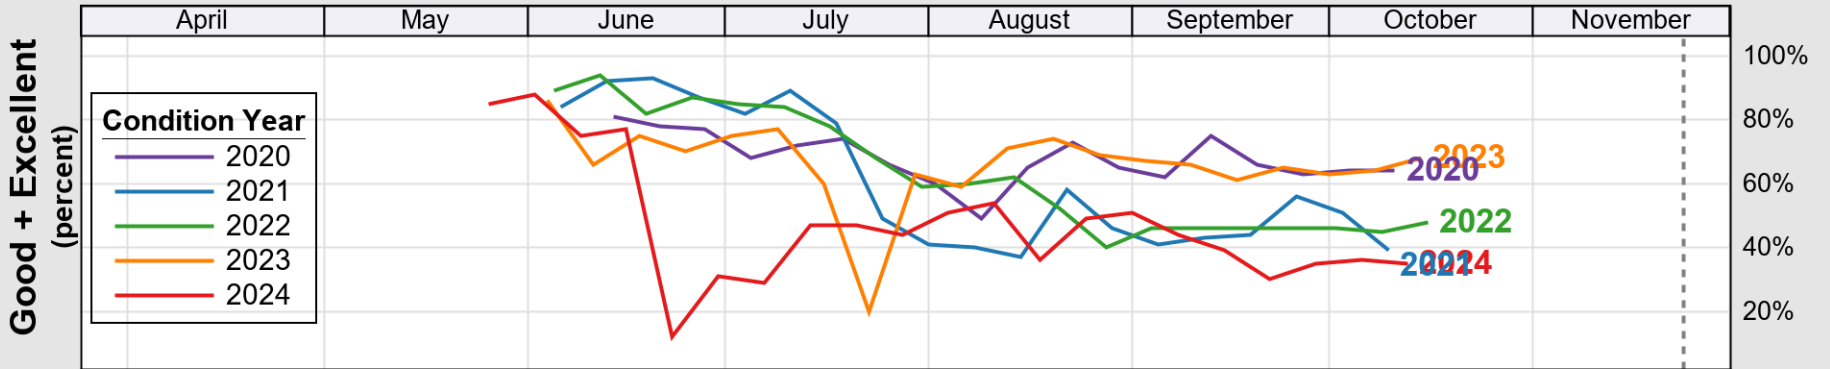

# Crop Progress and Condition: Corn in Delaware , 2024

NASS

Source: National Agricultural Statistics Service (NASS), Crop Progress Report

USDA