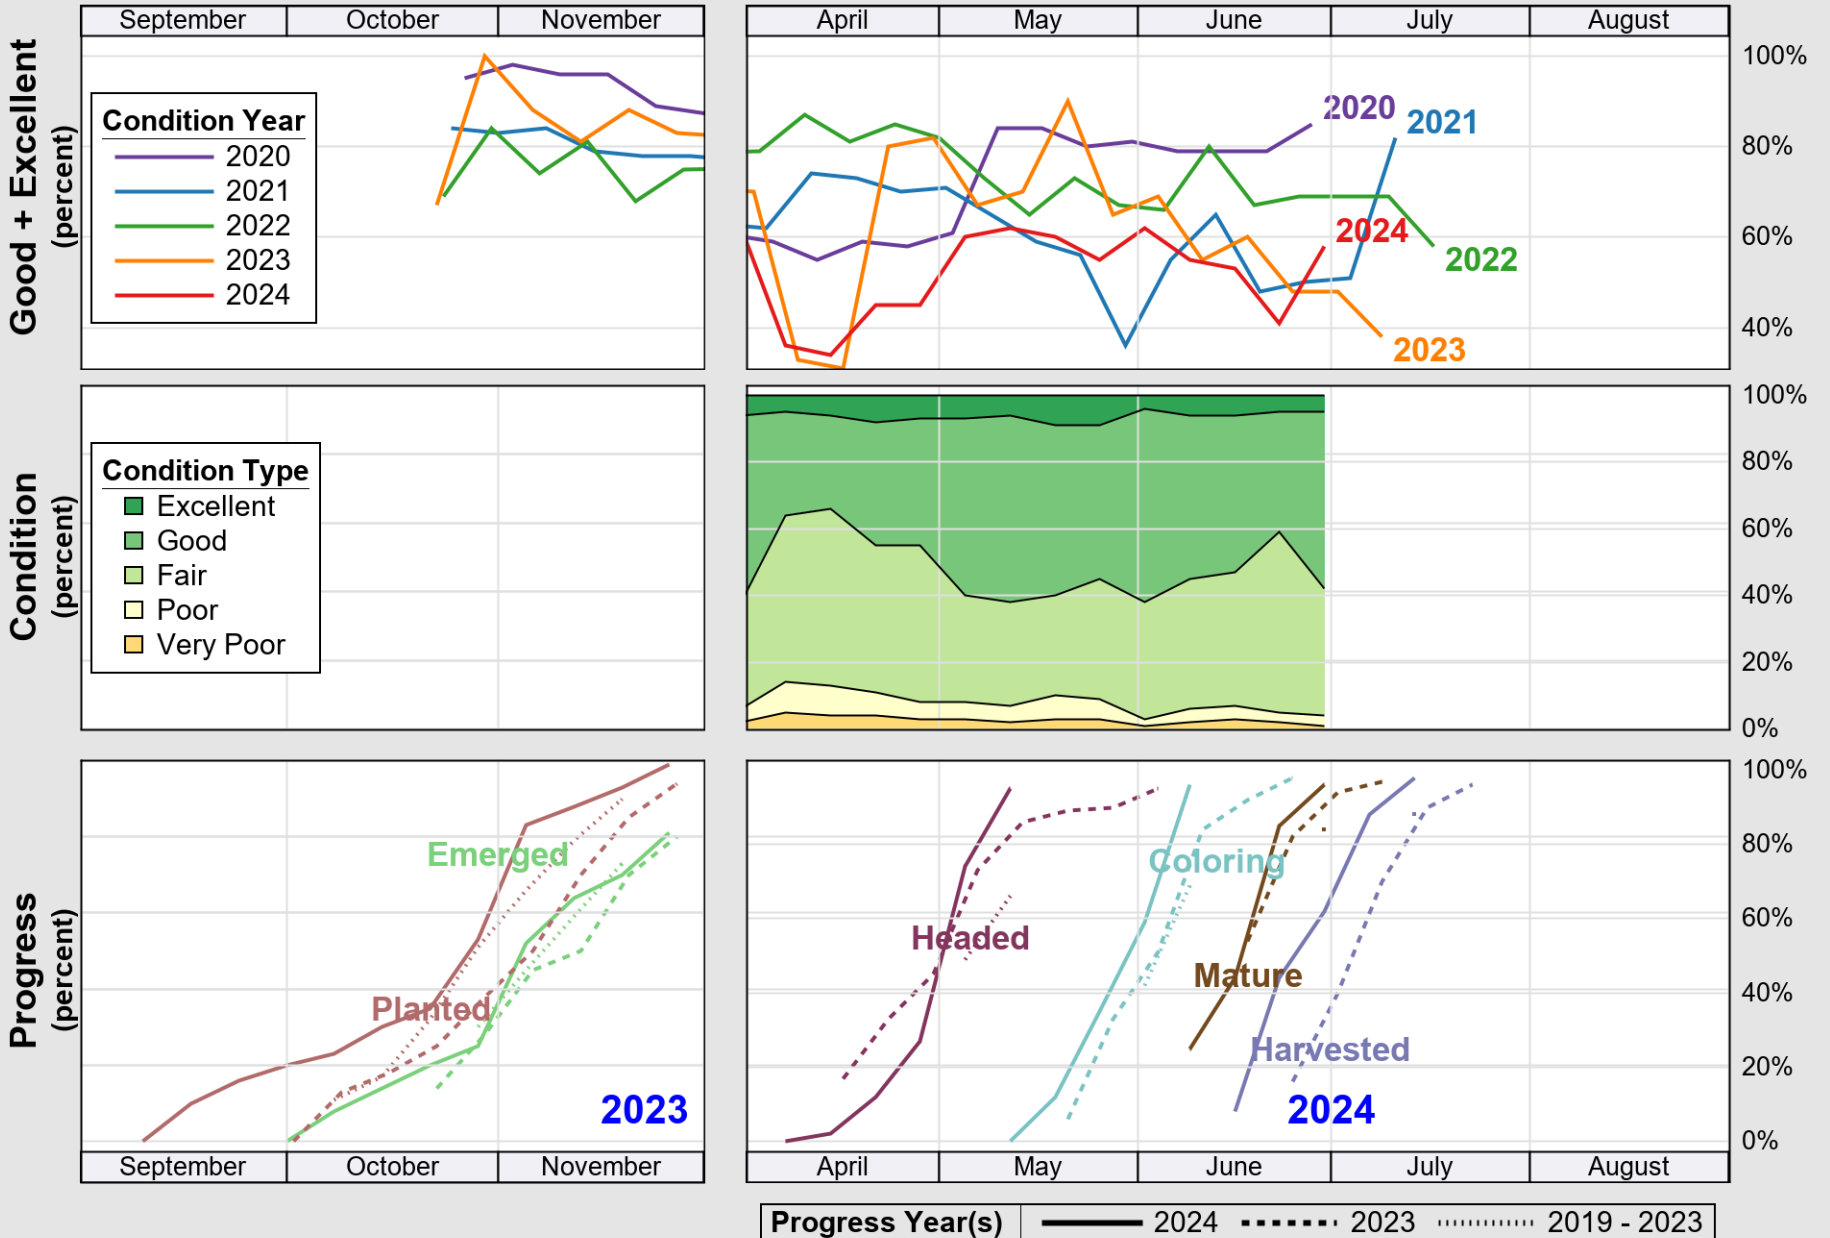

# Crop Progress and Condition: Corn in Delaware , 2024

NASS

Source: National Agricultural Statistics Service (NASS), Crop Progress Report

USDA

# Crop Progress and Condition: Pasture and Range in Delaware, 2024

NASS

Source: National Agricultural Statistics Service (NASS), Crop Progress Report

USDA

# Crop Progress and Condition: Soybeans in Delaware , 2024

NASS

Source: National Agricultural Statistics Service (NASS), Crop Progress Report

USDA

# Crop Progress and Condition: Winter Wheat in Delaware , 2024

NASS

Source: National Agricultural Statistics Service (NASS), Crop Progress Report