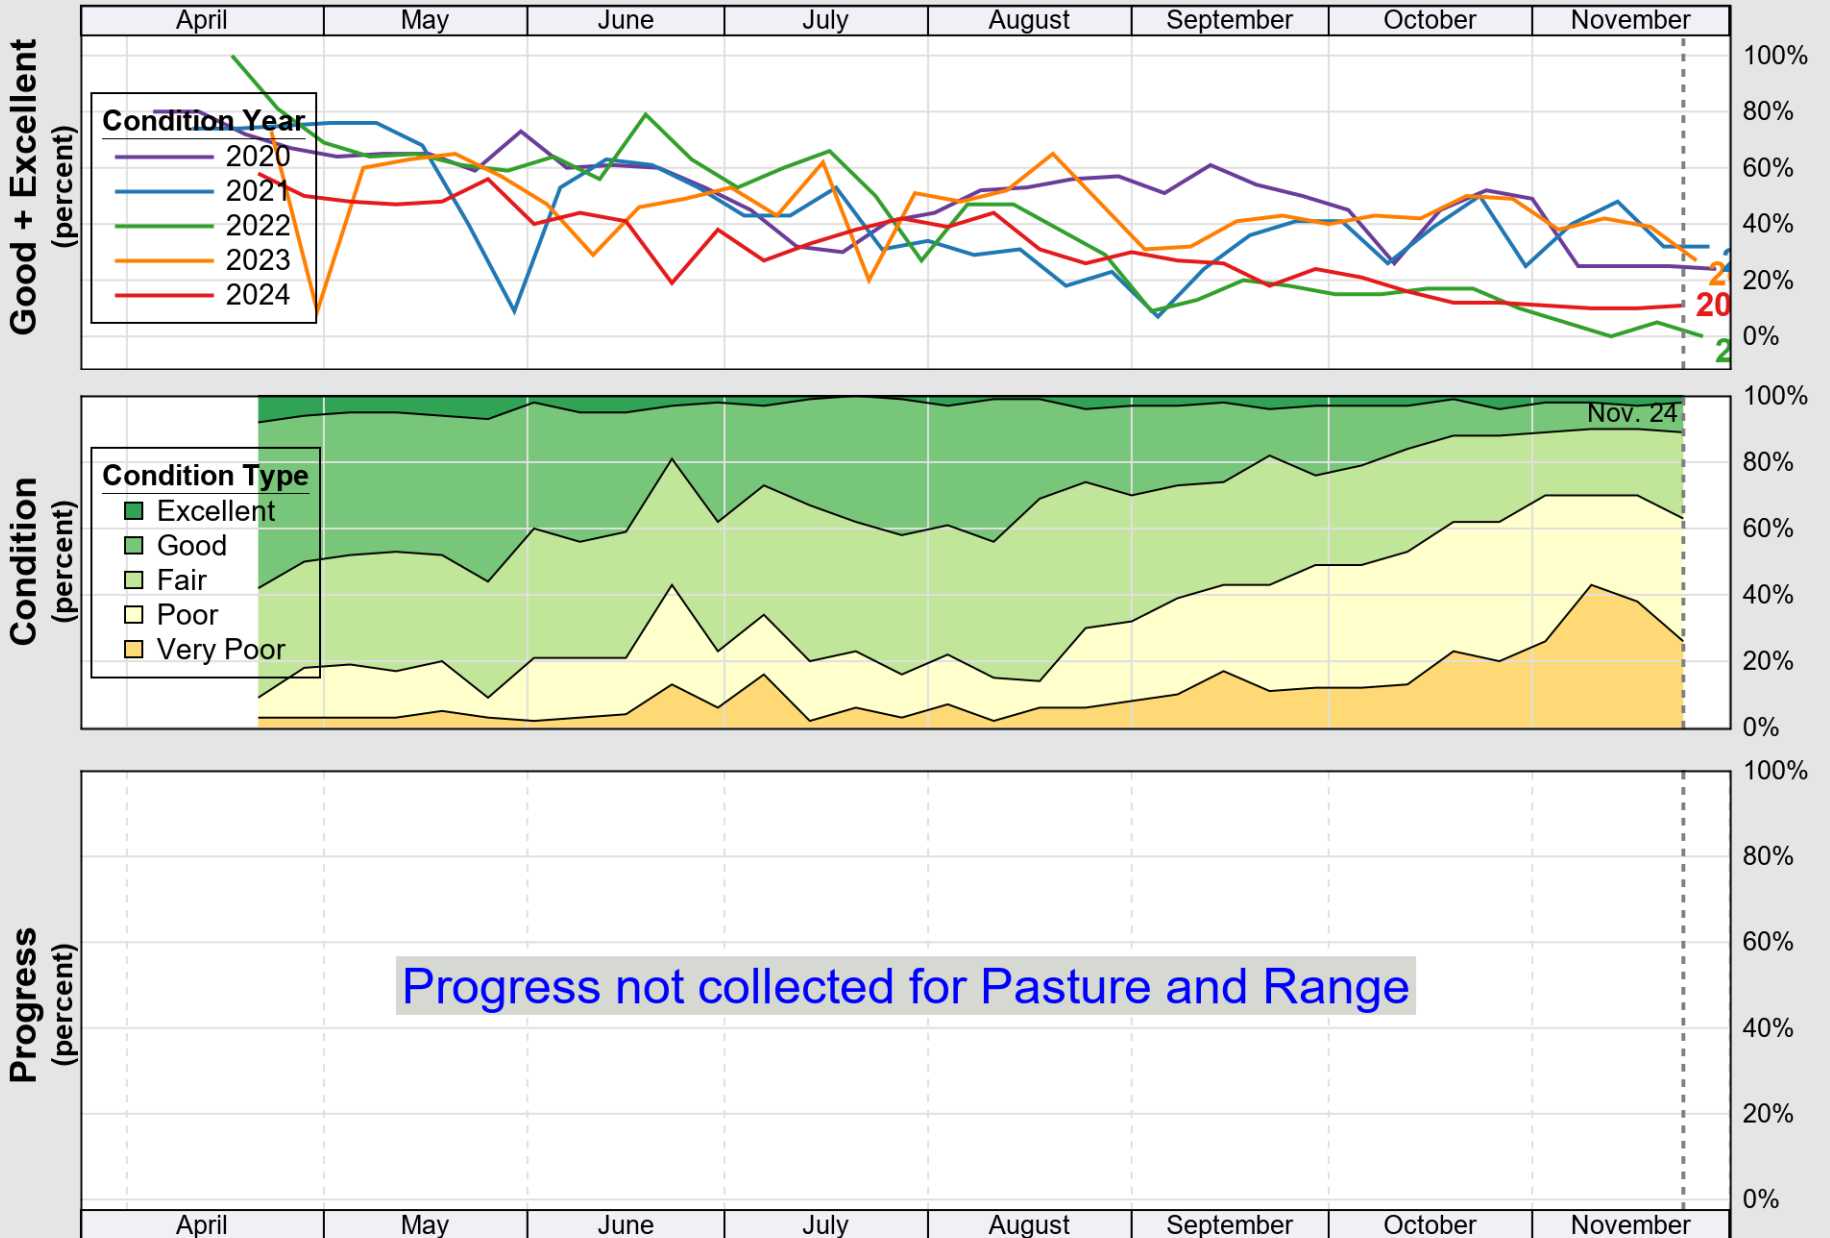

# Crop Progress and Condition: Corn in Delaware , 2024

NASS

Source: National Agricultural Statistics Service (NASS), Crop Progress Report

USDA

# Crop Progress and Condition: Pasture and Range in Delaware, 2024

NASS

Source: National Agricultural Statistics Service (NASS), Crop Progress Report

USDA