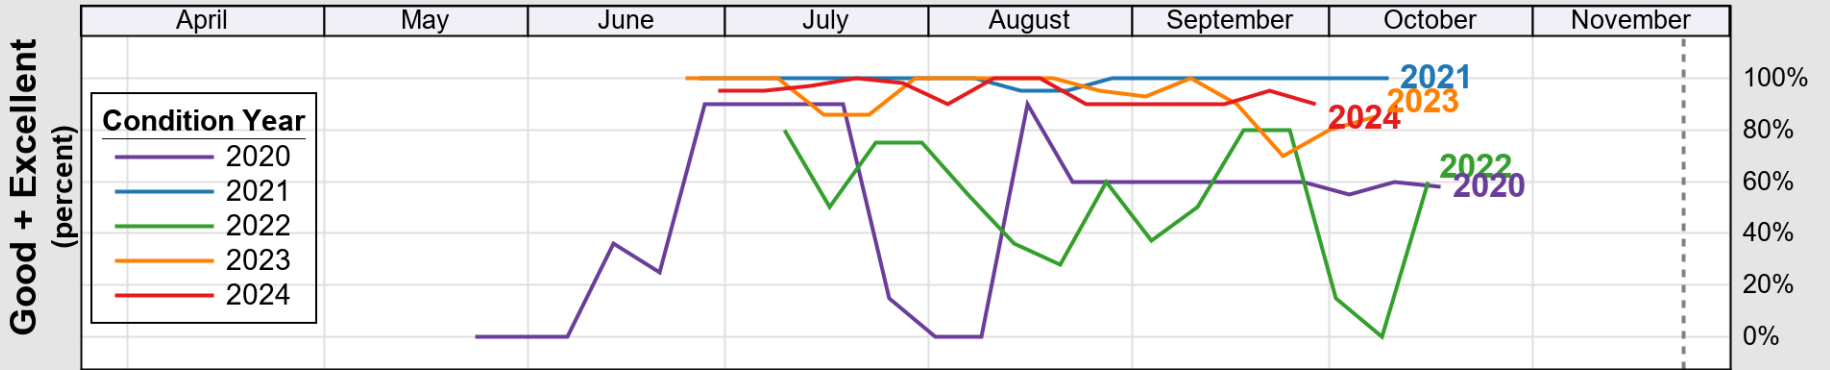

USDA

Crop Progress and Condition: Corn in Connecticut , 2024

NASS

Progress Year(s) — 2024 2023 2019 - 2023

Source: National Agricultural Statistics Service (NASS), Crop Progress Report

USDA

Crop Progress and Condition: Pasture and Range in Connecticut , 2024