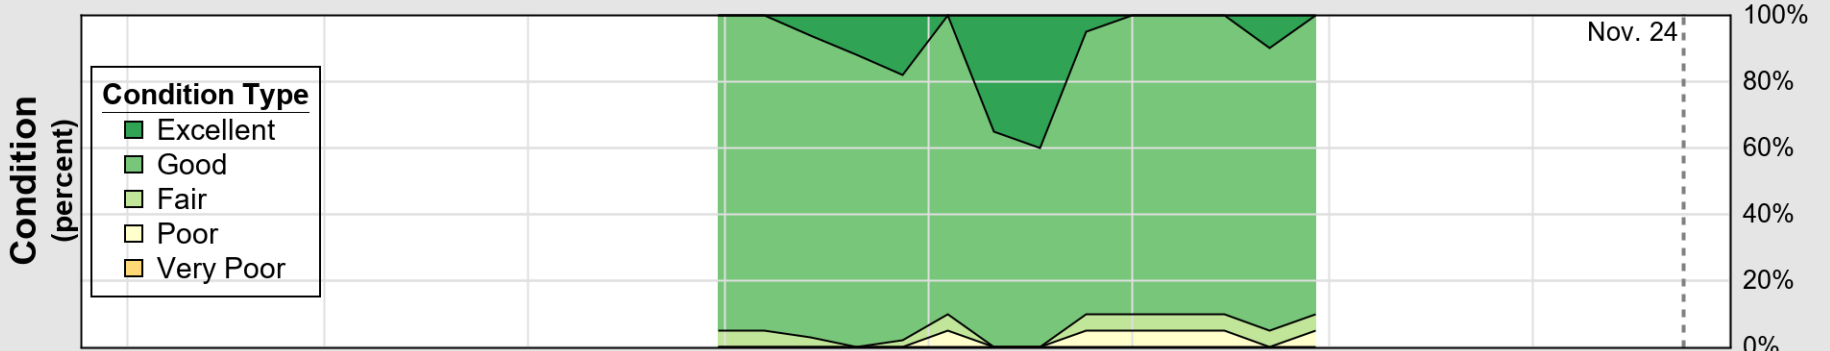

USDA

Crop Progress and Condition: Corn in Connecticut , 2024

NASS

Progress Year(s) — 2024 2023 2019 - 2023

Source: National Agricultural Statistics Service (NASS), Crop Progress Report

USDA

Crop Progress and Condition: Pasture and Range in Connecticut , 2024