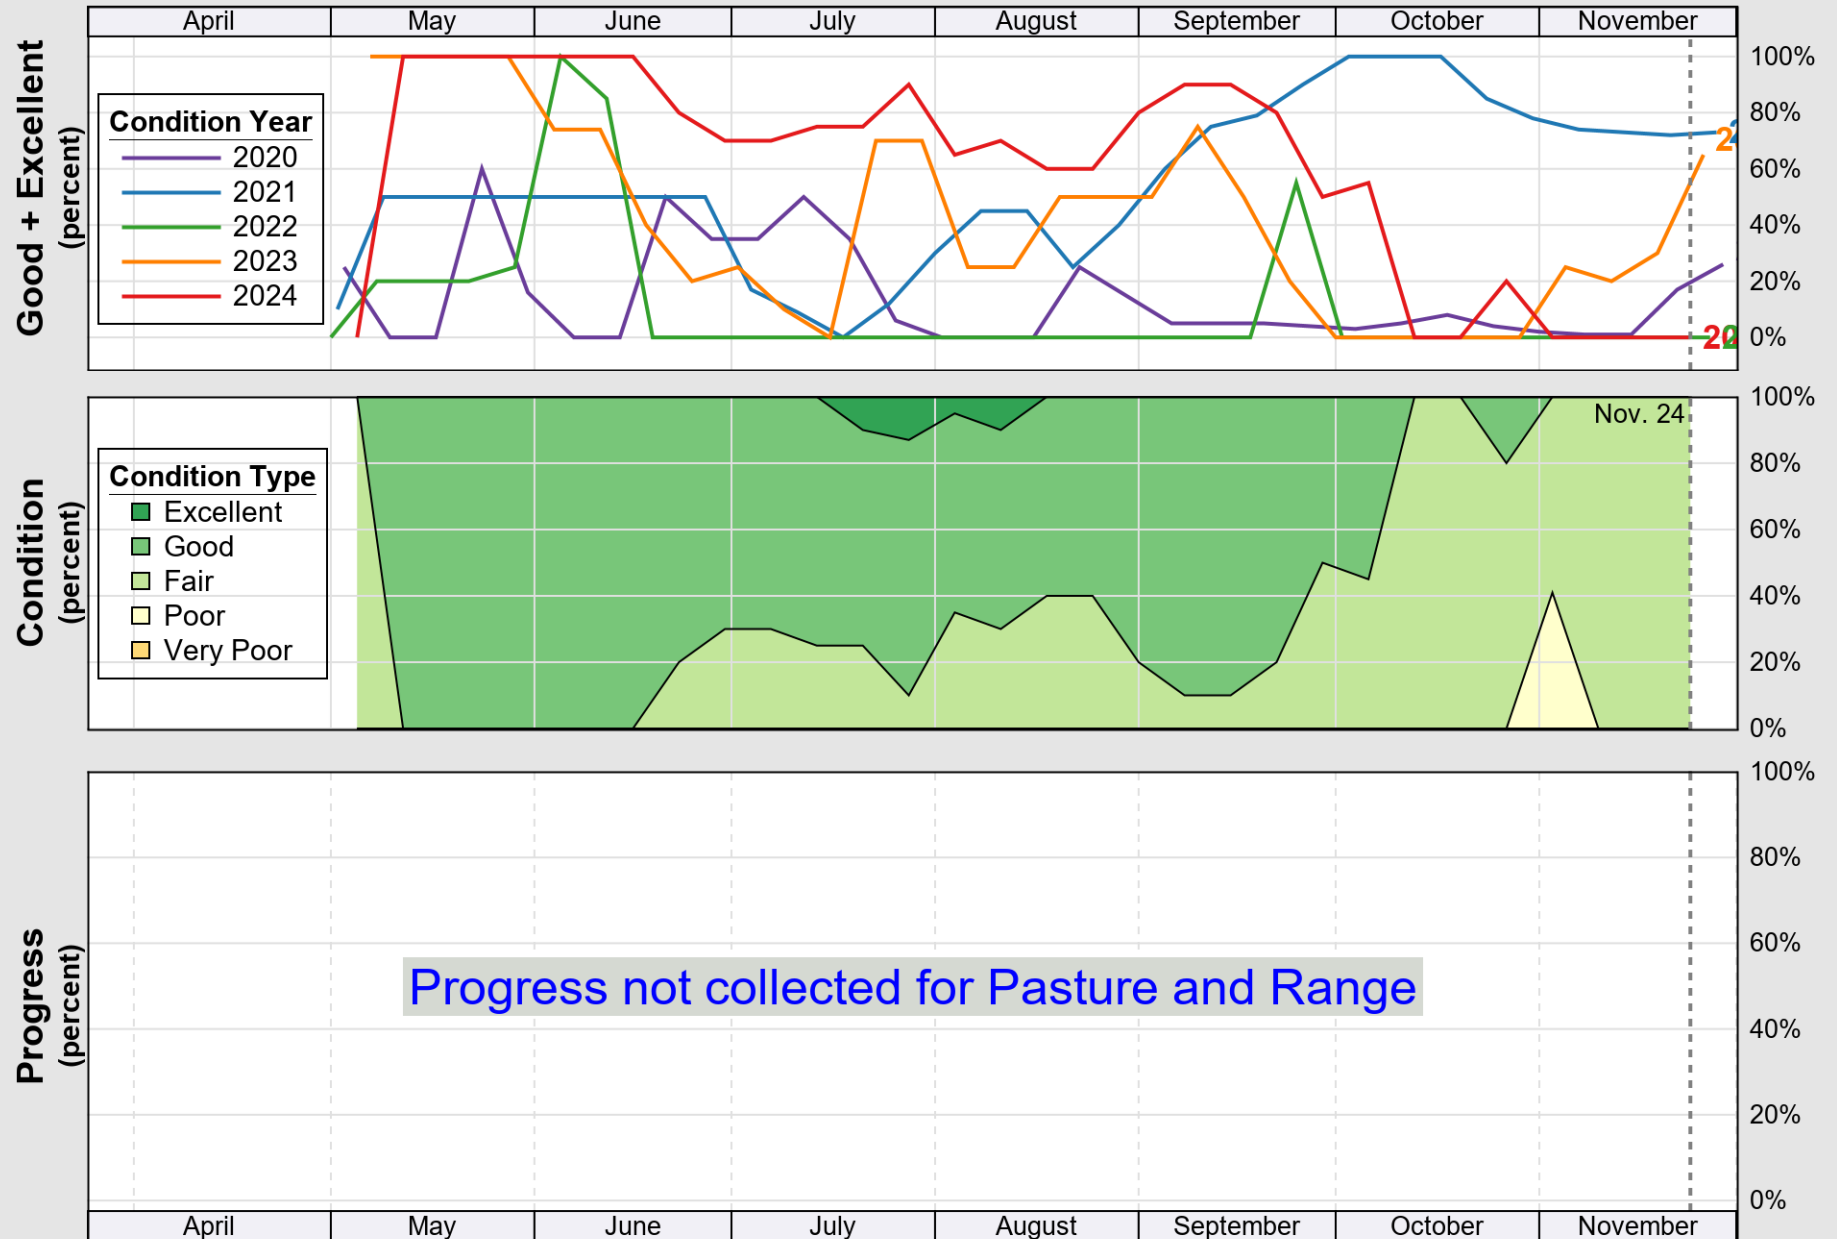

USDA

Crop Progress and Condition: Corn in Connecticut , 2024

NASS

Progress Year(s) — 2024 2023 2019 - 2023

Source: National Agricultural Statistics Service (NASS), Crop Progress Report

USDA

Crop Progress and Condition: Pasture and Range in Connecticut , 2024

NASS

Source: National Agricultural Statistics Service (NASS), Crop Progress Report