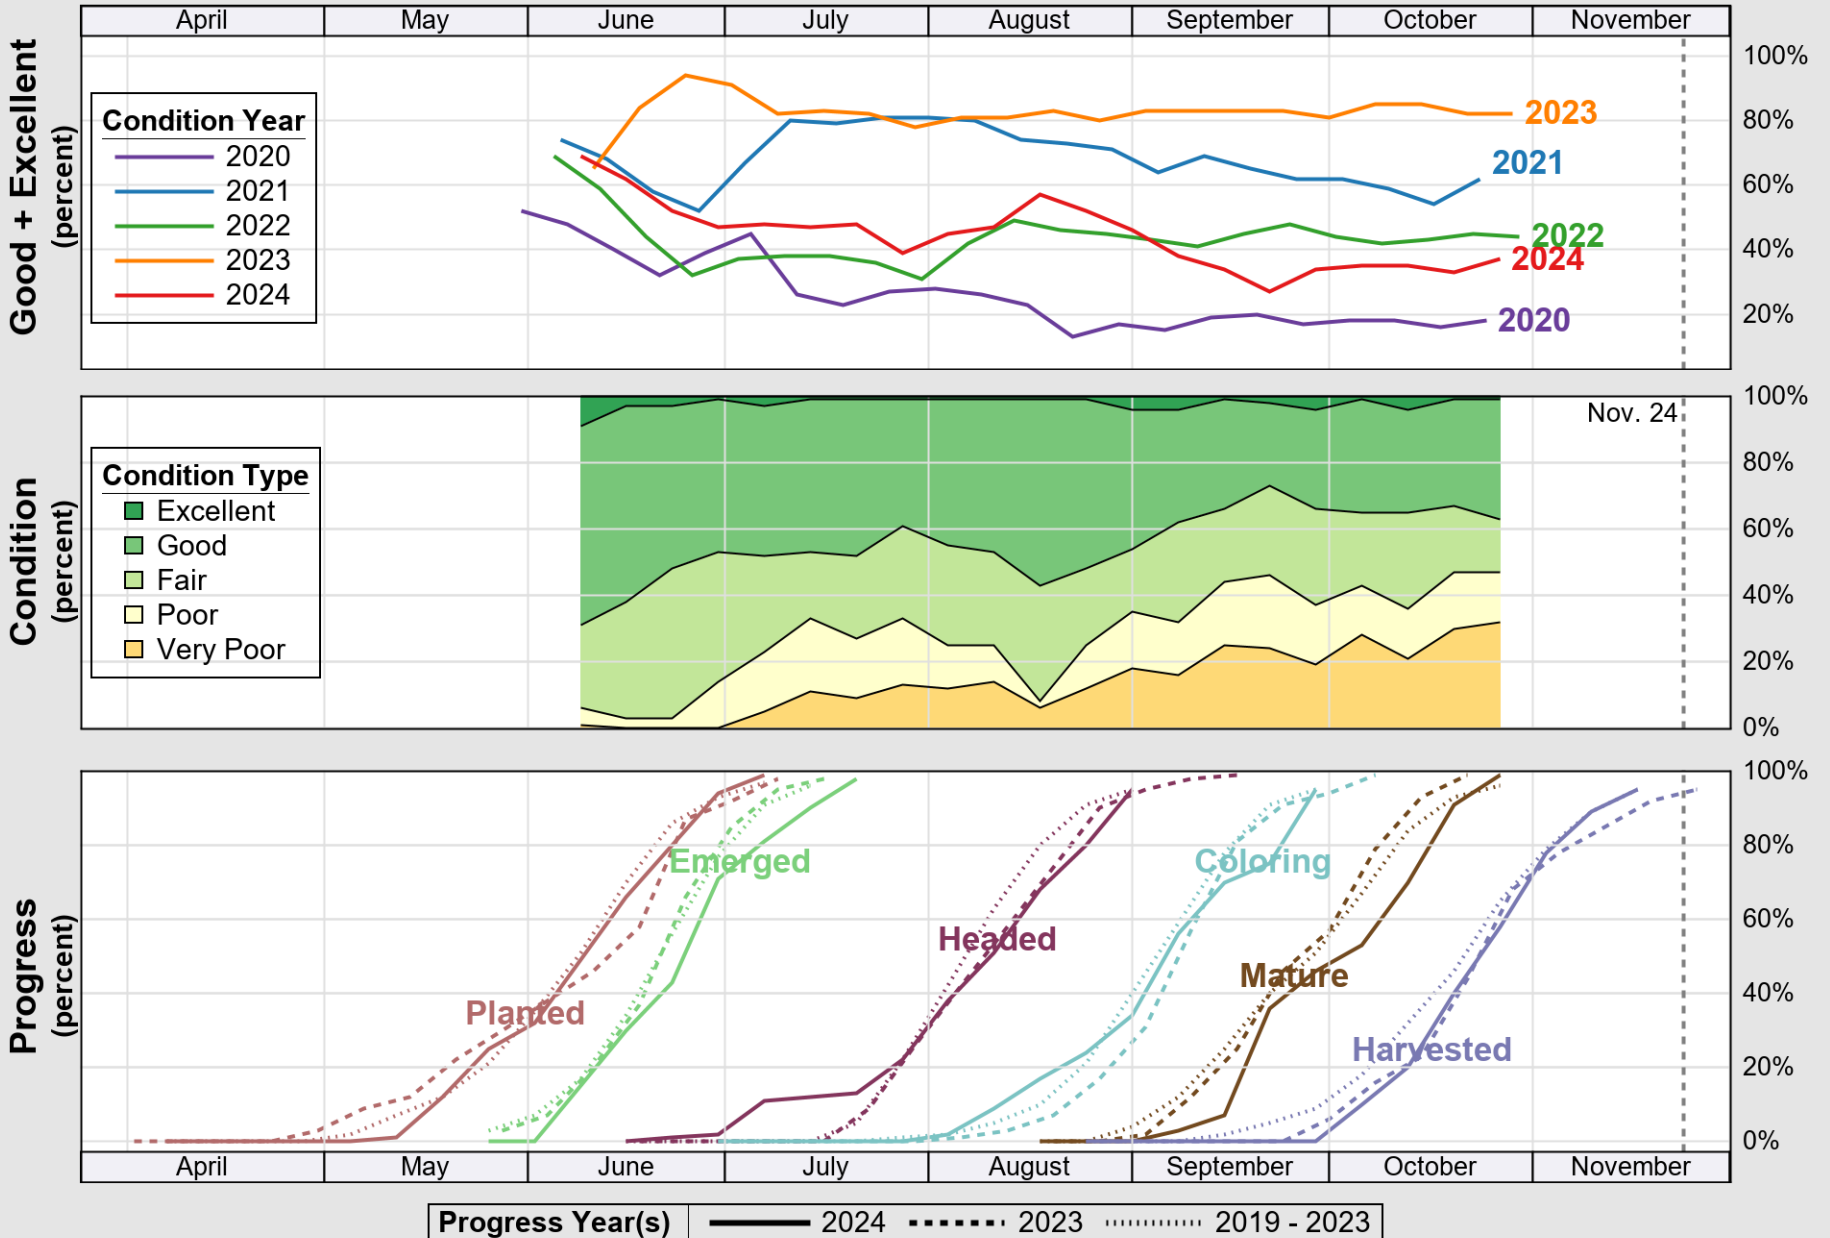

USDA

Crop Progress and Condition: Barley in Colorado , 2024

NASS

Source: National Agricultural Statistics Service (NASS), Crop Progress Report

USDA

Crop Progress and Condition: Corn in Colorado , 2024

NASS

Source: National Agricultural Statistics Service (NASS), Crop Progress Report

USDA

Crop Progress and Condition: Pasture and Range in Colorado , 2024

NASS

Source: National Agricultural Statistics Service (NASS), Crop Progress Report

USDA

Crop Progress and Condition: Sorghum in Colorado , 2024

NASS

Source: National Agricultural Statistics Service (NASS), Crop Progress Report

USDA

Crop Progress and Condition: Sugar Beets in Colorado , 2024

NASS

Source: National Agricultural Statistics Service (NASS), Crop Progress Report

USDA

Crop Progress and Condition: Sunflower in Colorado , 2024

NASS

Source: National Agricultural Statistics Service (NASS), Crop Progress Report

USDA

Crop Progress and Condition: Winter Wheat in Colorado, 2024