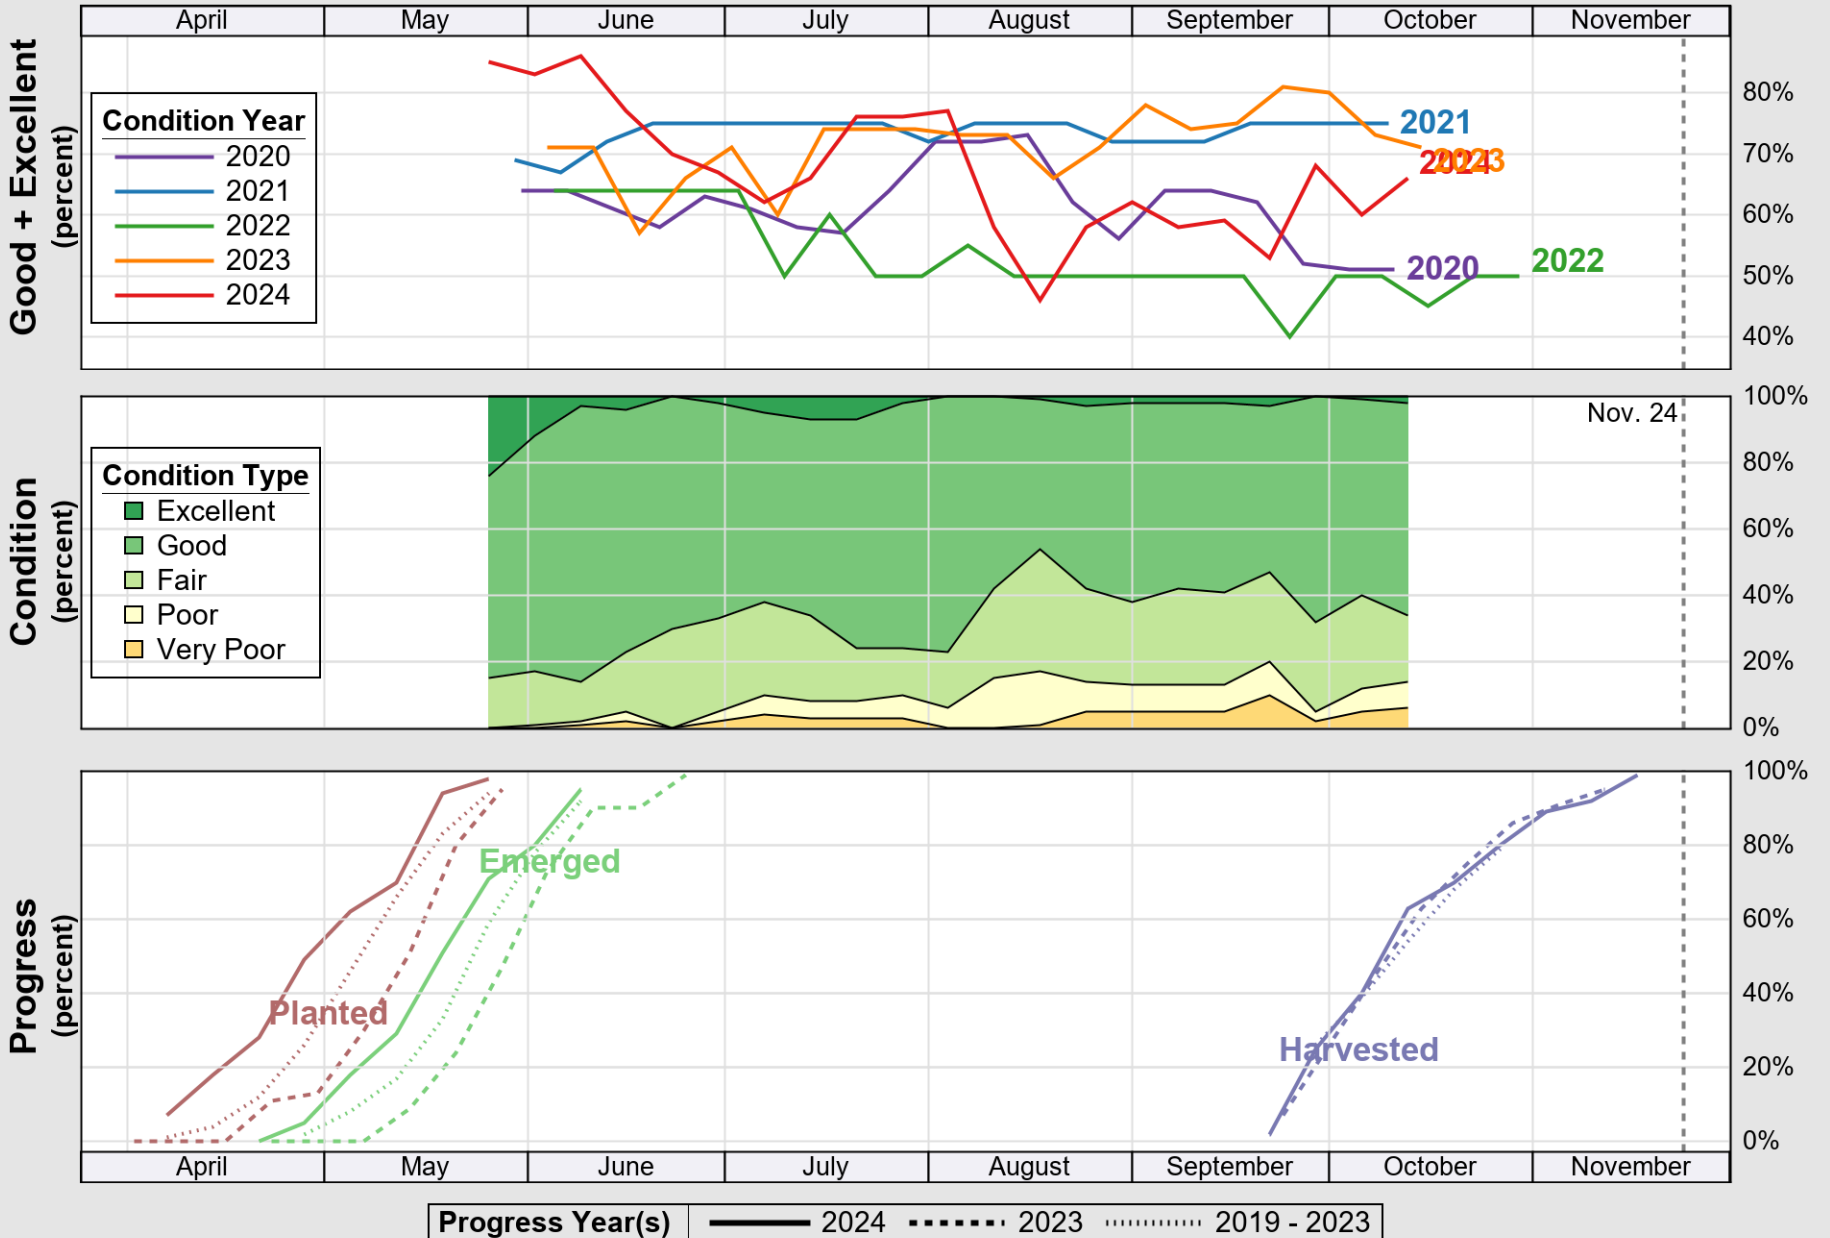

USDA

Crop Progress and Condition: Barley in Colorado , 2024

NASS

Source: National Agricultural Statistics Service (NASS), Crop Progress Report

USDA

Crop Progress and Condition: Corn in Colorado , 2024

NASS

Source: National Agricultural Statistics Service (NASS), Crop Progress Report

USDA

Crop Progress and Condition: Pasture and Range in Colorado , 2024

NASS

Source: National Agricultural Statistics Service (NASS), Crop Progress Report

USDA

Crop Progress and Condition: Sorghum in Colorado , 2024

NASS

Source: National Agricultural Statistics Service (NASS), Crop Progress Report

USDA

Crop Progress and Condition: Sugar Beets in Colorado , 2024

NASS

Source: National Agricultural Statistics Service (NASS), Crop Progress Report

USDA

Crop Progress and Condition: Sunflower in Colorado , 2024

NASS

Source: National Agricultural Statistics Service (NASS), Crop Progress Report

USDA

Crop Progress and Condition: Winter Wheat in Colorado, 2024