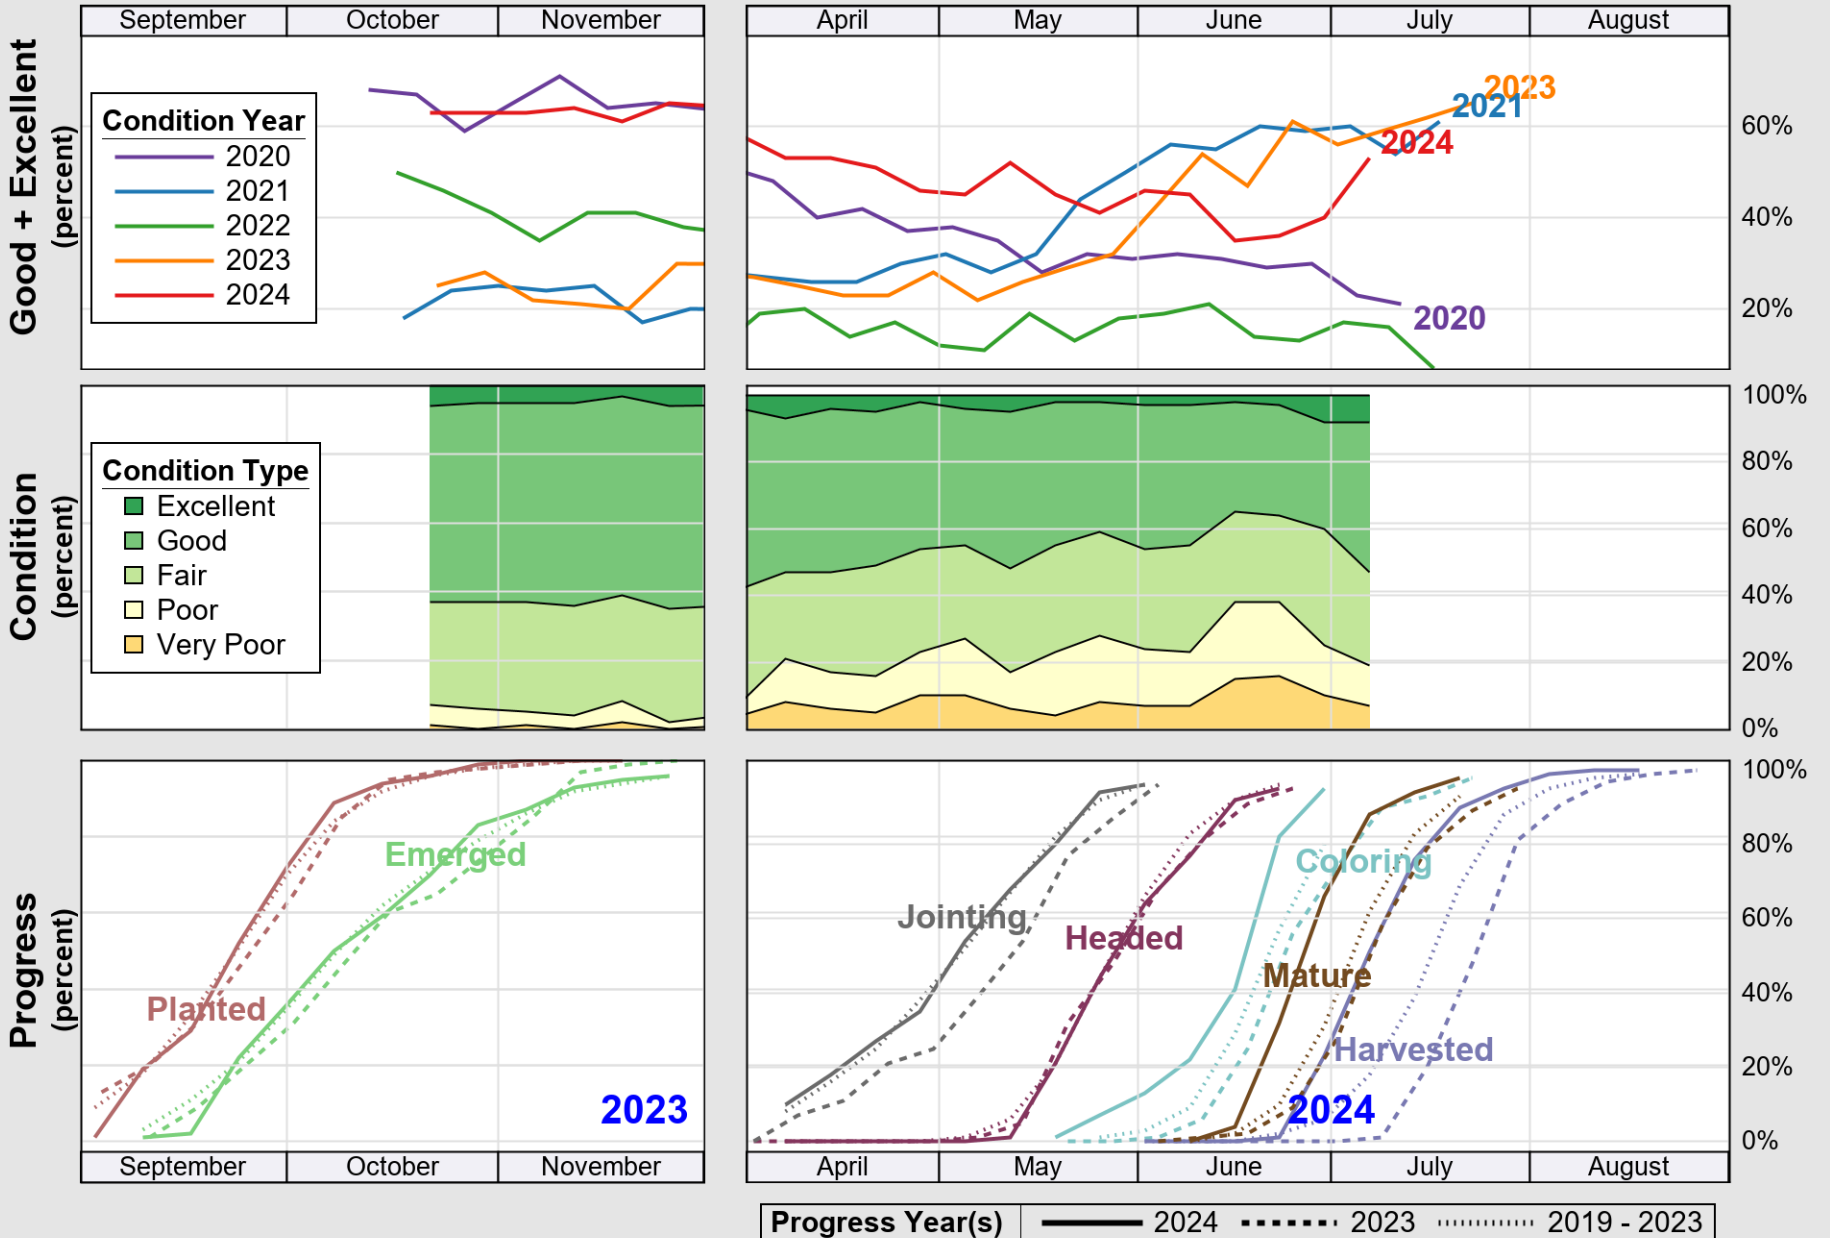

NASS

Source: National Agricultural Statistics Service (NASS), Crop Progress Report

USDA

Crop Progress and Condition: Sugar Beets in Colorado , 2024

NASS

Source: National Agricultural Statistics Service (NASS), Crop Progress Report

USDA

Crop Progress and Condition: Sunflower in Colorado , 2024

NASS

Source: National Agricultural Statistics Service (NASS), Crop Progress Report

USDA

Crop Progress and Condition: Winter Wheat in Colorado, 2024

NASS

Source: National Agricultural Statistics Service (NASS), Crop Progress Report