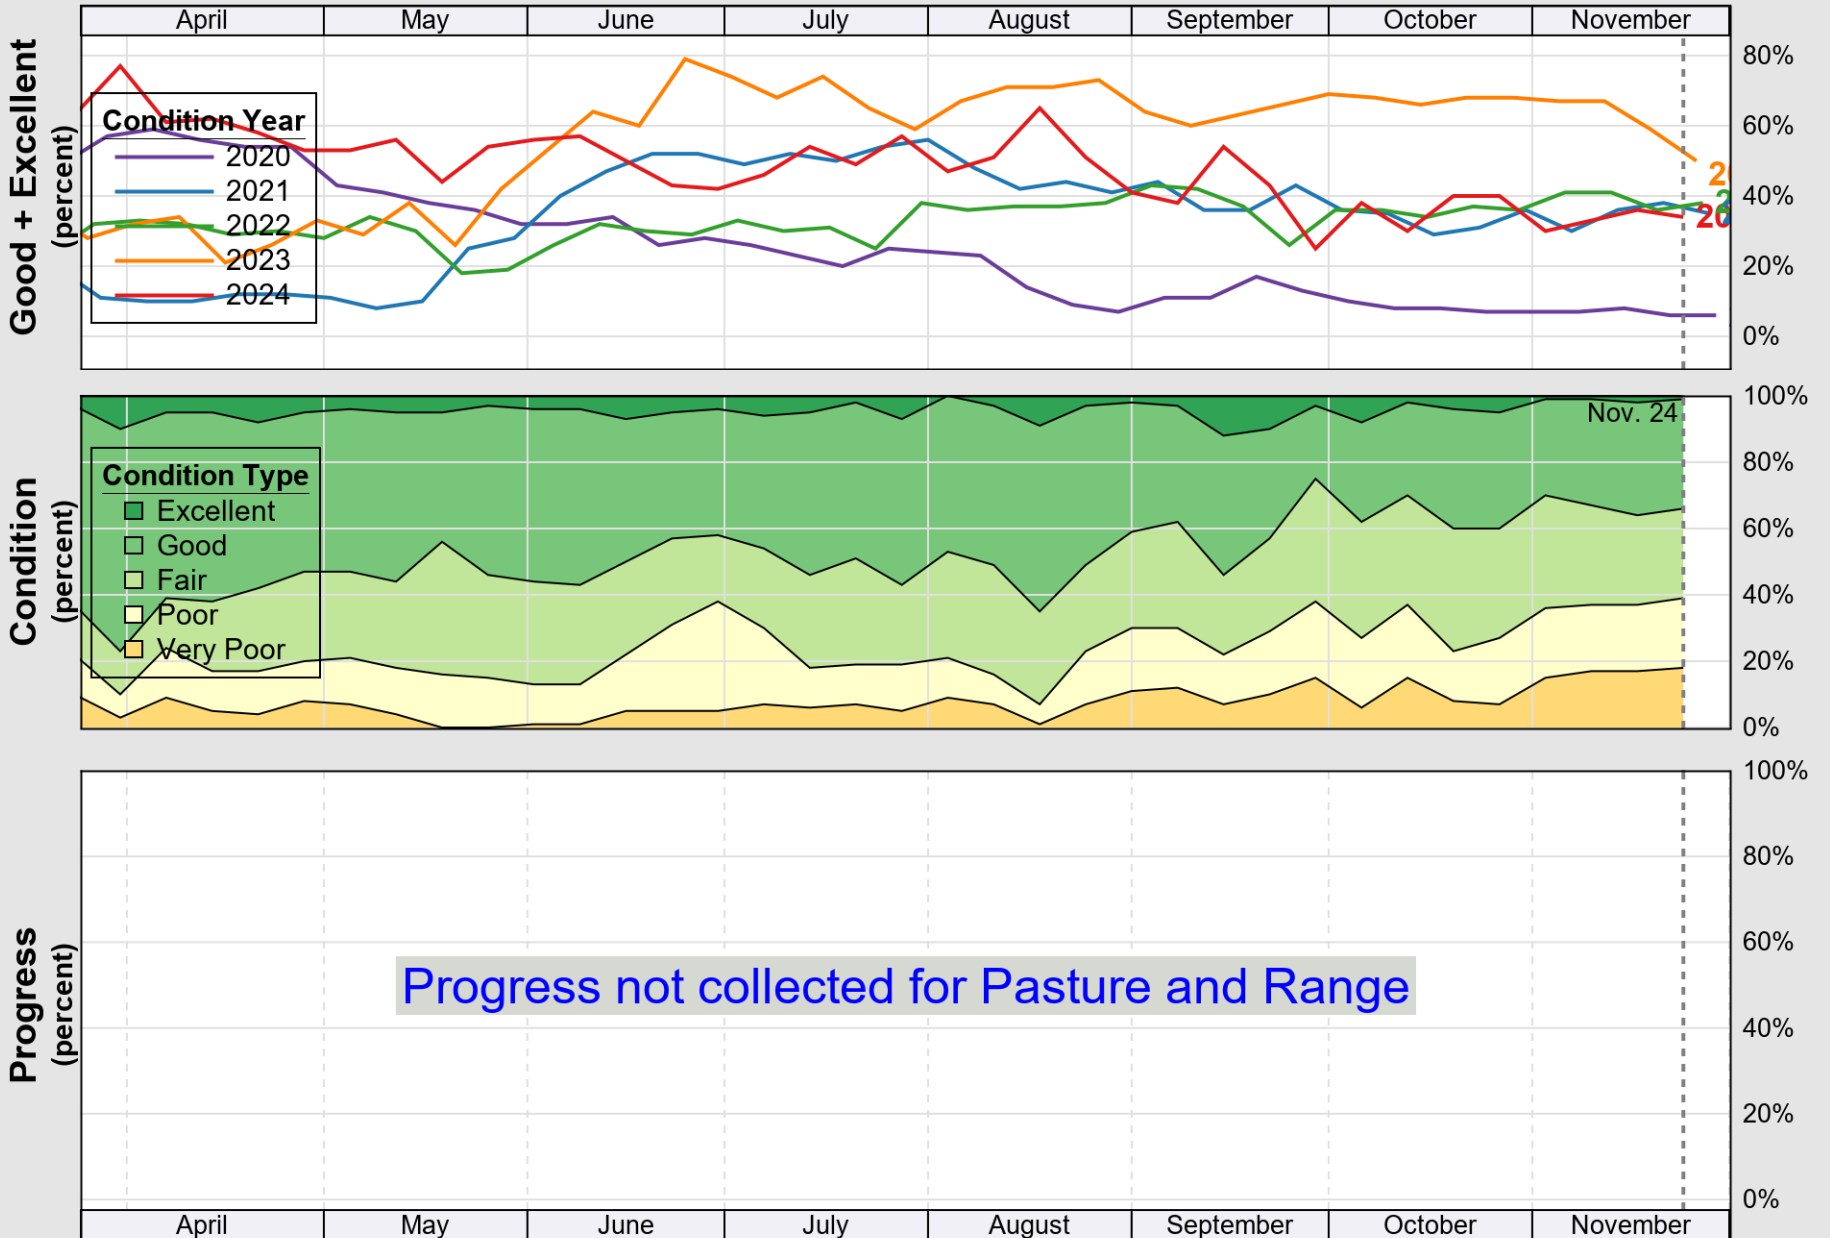

USDA

Crop Progress and Condition: Barley in Colorado , 2024

NASS

Source: National Agricultural Statistics Service (NASS), Crop Progress Report

USDA

Crop Progress and Condition: Corn in Colorado , 2024

NASS

Source: National Agricultural Statistics Service (NASS), Crop Progress Report

USDA

Crop Progress and Condition: Pasture and Range in Colorado , 2024

NASS

Source: National Agricultural Statistics Service (NASS), Crop Progress Report

USDA

Crop Progress and Condition: Sorghum in Colorado , 2024

NASS

Source: National Agricultural Statistics Service (NASS), Crop Progress Report

USDA

Crop Progress and Condition: Sugar Beets in Colorado , 2024

NASS

Source: National Agricultural Statistics Service (NASS), Crop Progress Report