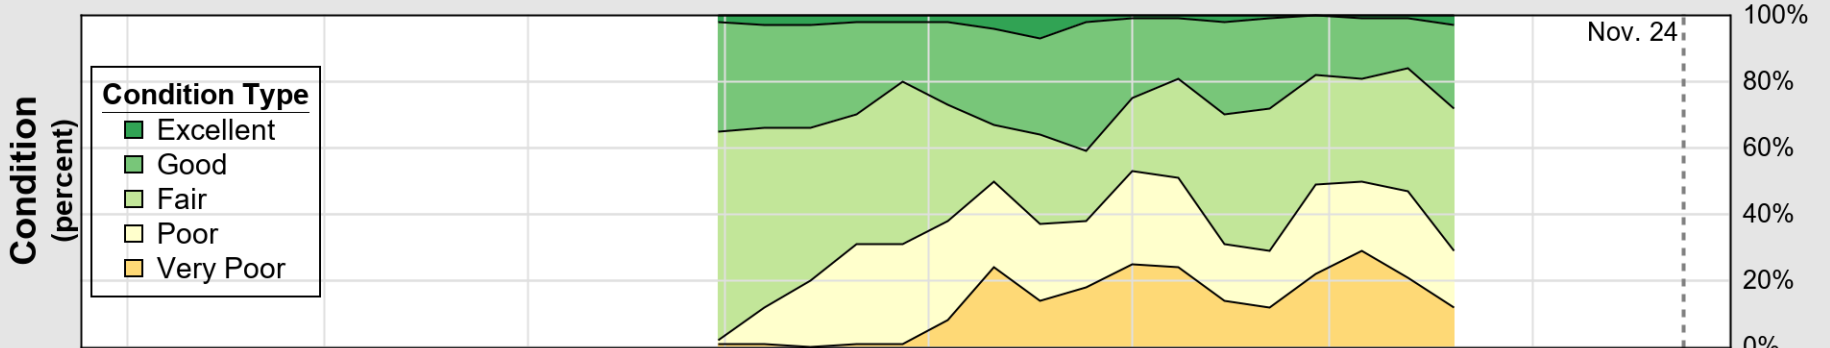

USDA

Crop Progress and Condition: Sunflower in Colorado , 2024

NASS

Source: National Agricultural Statistics Service (NASS), Crop Progress Report