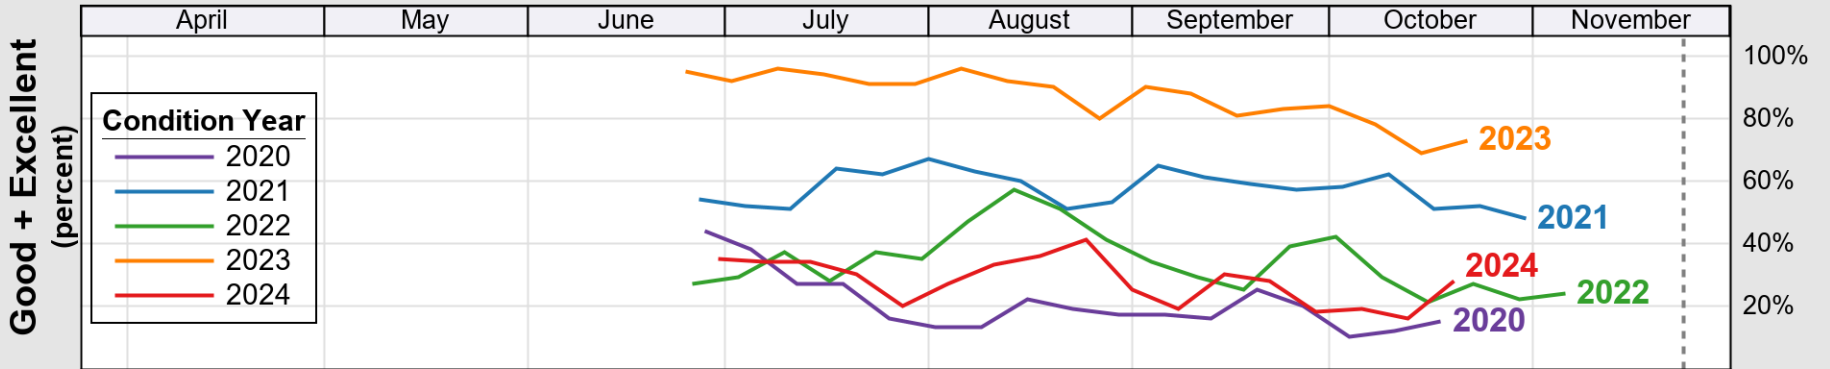

NASS

Source: National Agricultural Statistics Service (NASS), Crop Progress Report

USDA

Crop Progress and Condition: Sugar Beets in Colorado , 2024

NASS

Source: National Agricultural Statistics Service (NASS), Crop Progress Report

USDA

Crop Progress and Condition: Sunflower in Colorado , 2024

NASS

Source: National Agricultural Statistics Service (NASS), Crop Progress Report

USDA

Crop Progress and Condition: Winter Wheat in Colorado, 2024