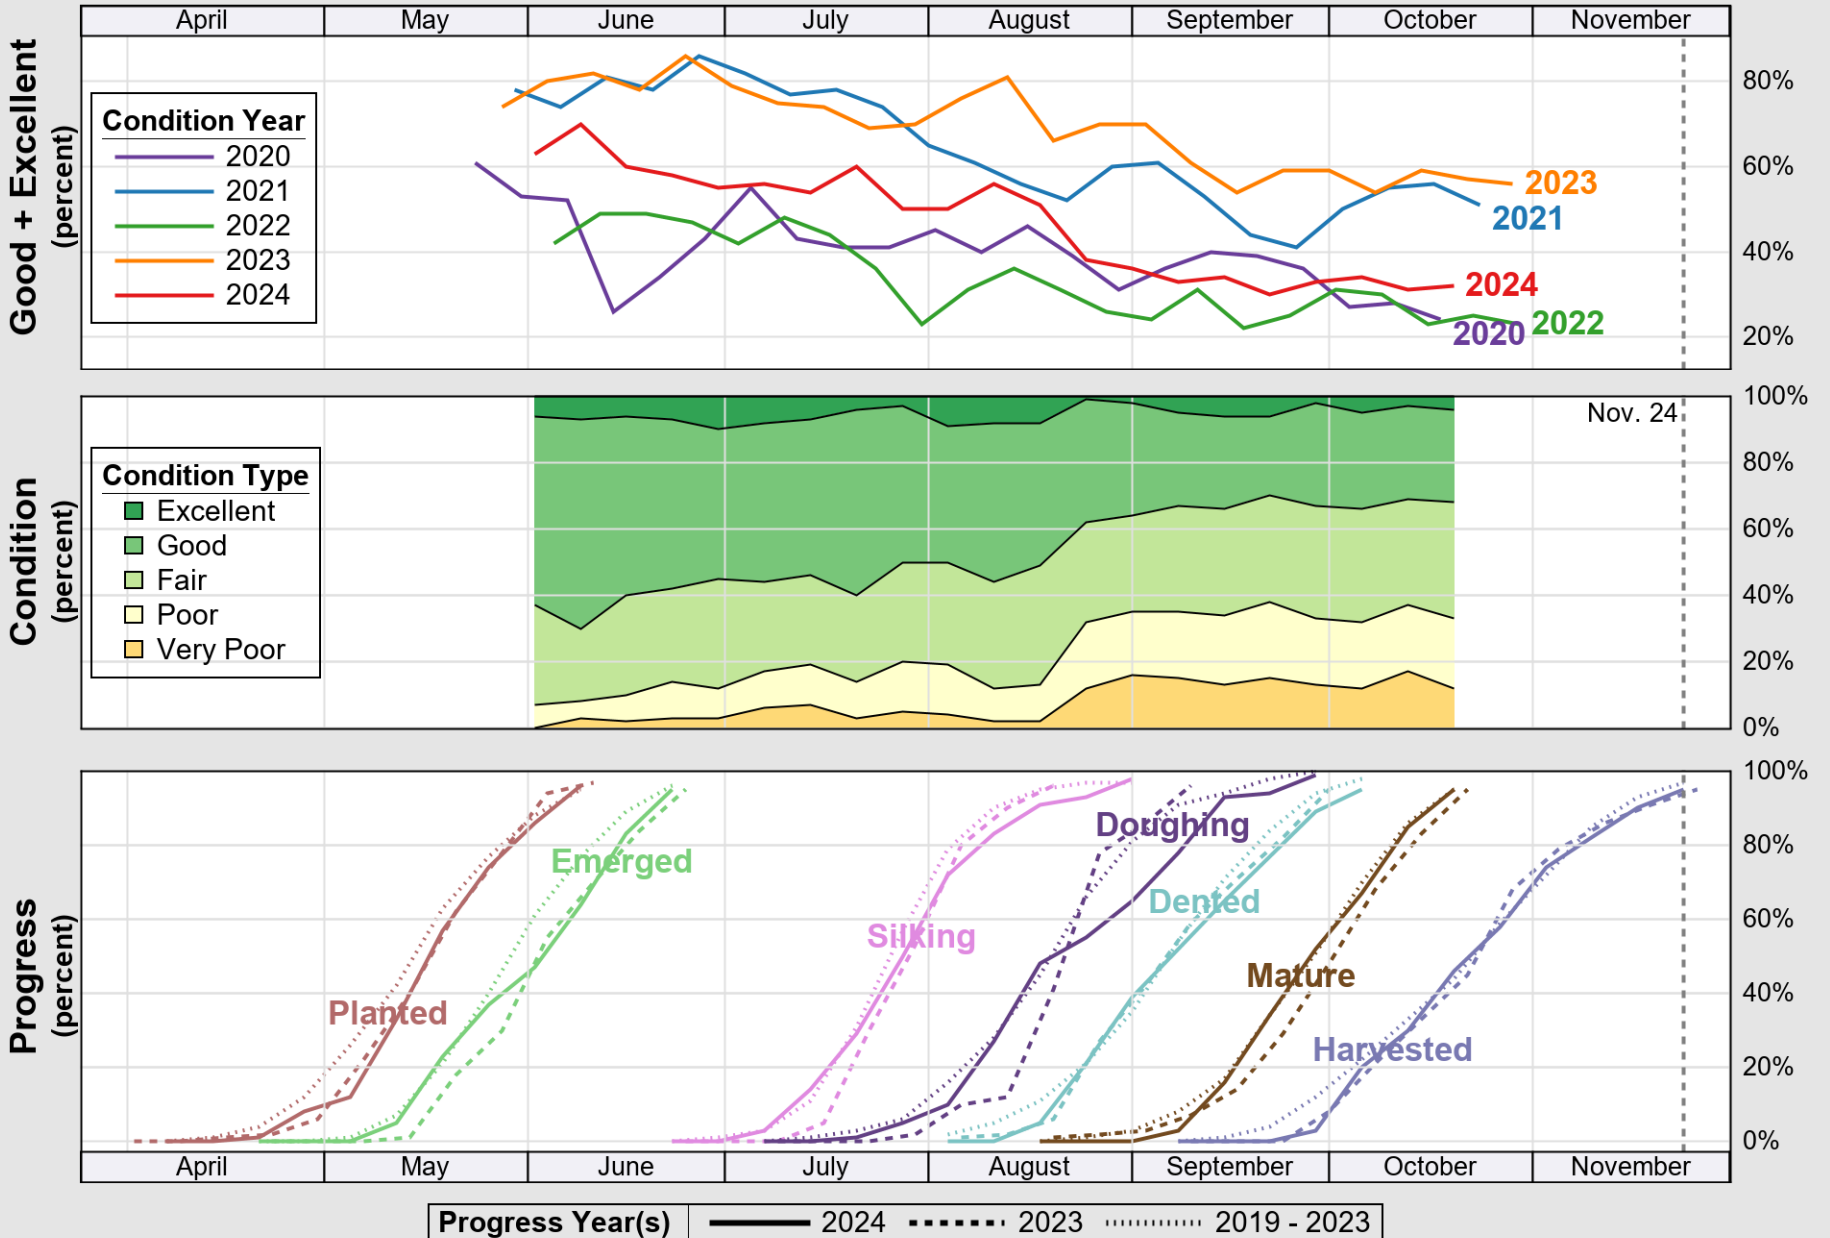

USDA

Crop Progress and Condition: Barley in Colorado , 2024

NASS

Source: National Agricultural Statistics Service (NASS), Crop Progress Report

USDA

Crop Progress and Condition: Corn in Colorado , 2024

NASS

Source: National Agricultural Statistics Service (NASS), Crop Progress Report

USDA

Crop Progress and Condition: Pasture and Range in Colorado , 2024

NASS

Source: National Agricultural Statistics Service (NASS), Crop Progress Report

USDA

Crop Progress and Condition: Sorghum in Colorado , 2024

NASS

Source: National Agricultural Statistics Service (NASS), Crop Progress Report

USDA

Crop Progress and Condition: Sugar Beets in Colorado , 2024

NASS

Source: National Agricultural Statistics Service (NASS), Crop Progress Report

USDA

Crop Progress and Condition: Sunflower in Colorado , 2024

NASS

Source: National Agricultural Statistics Service (NASS), Crop Progress Report

USDA

Crop Progress and Condition: Winter Wheat in Colorado, 2024