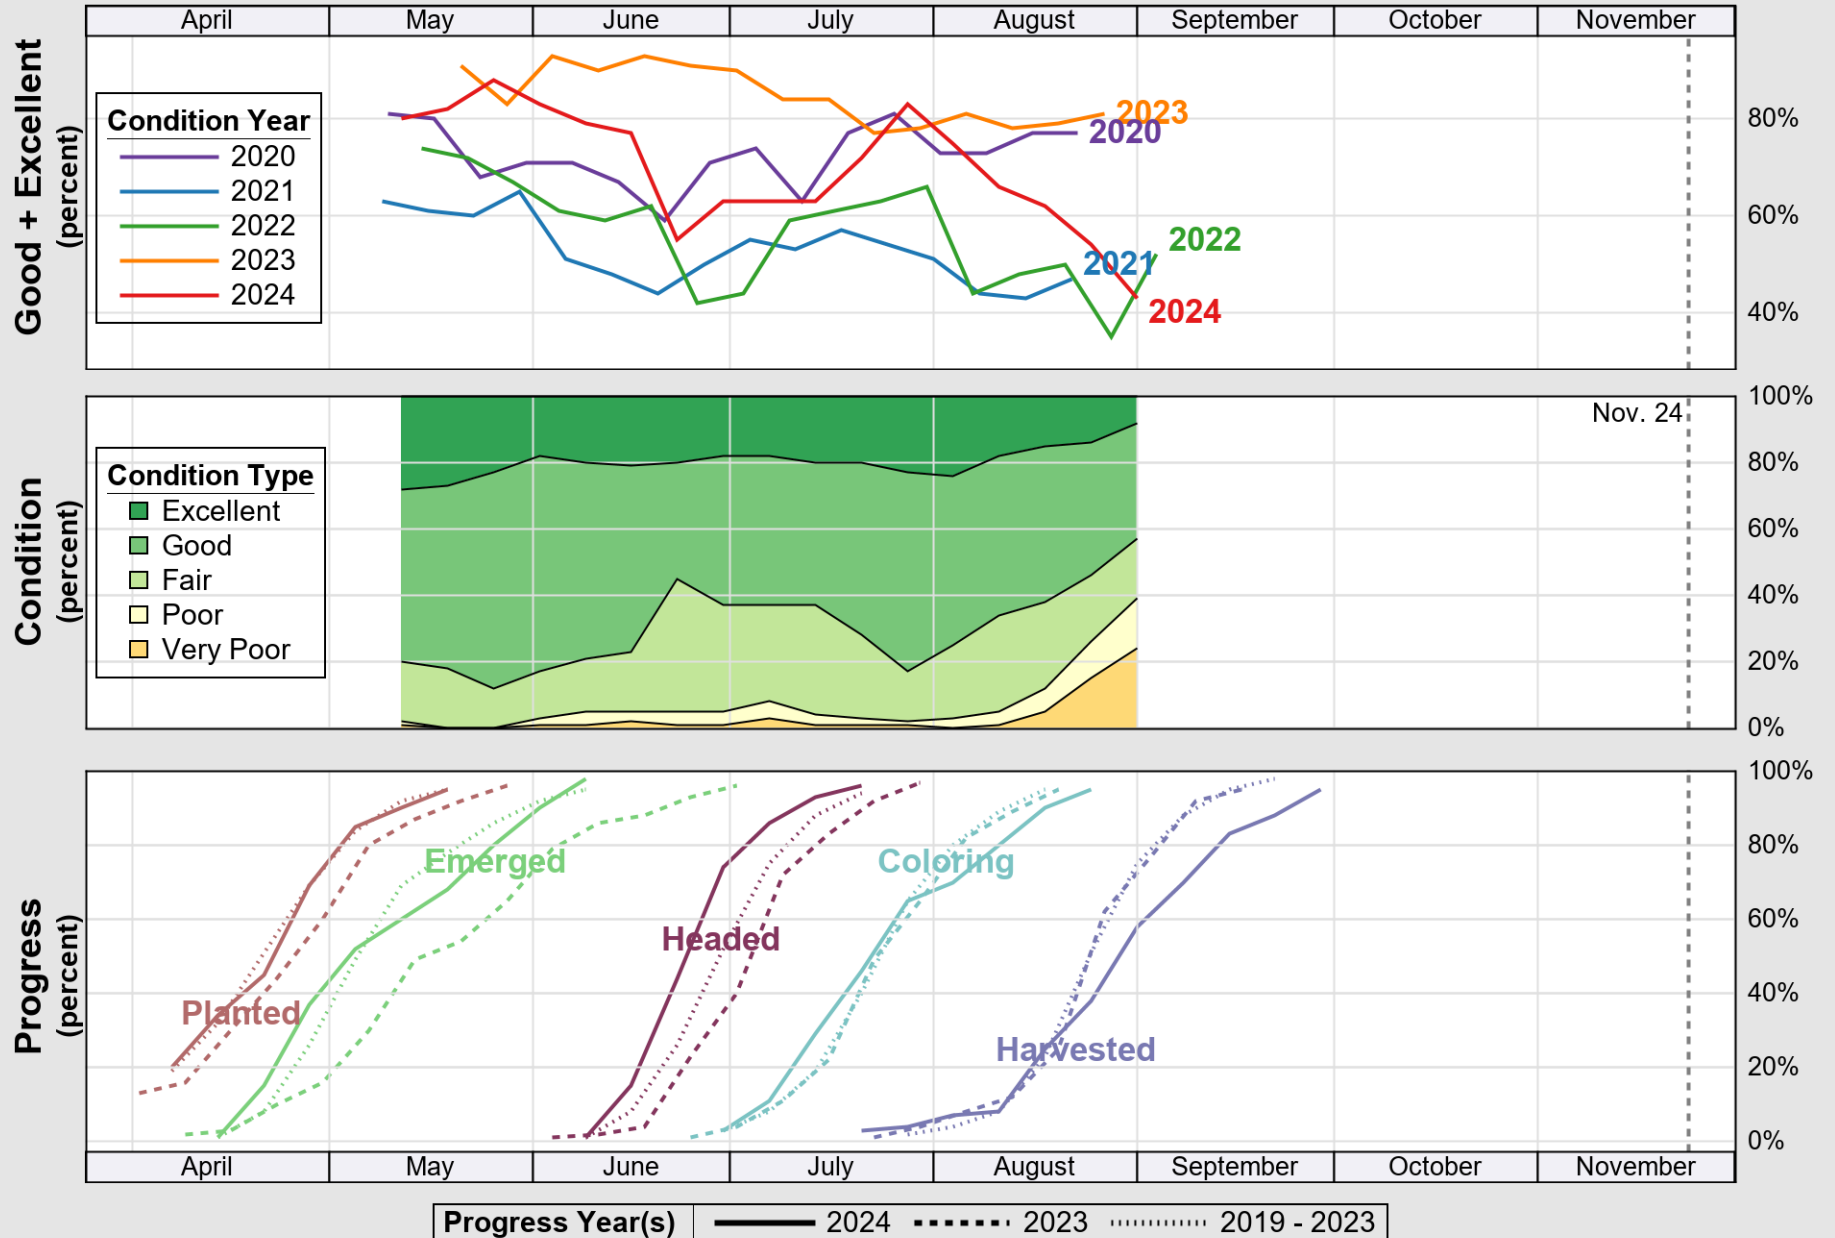

USDA

Crop Progress and Condition: Barley in Colorado , 2024

NASS

Source: National Agricultural Statistics Service (NASS), Crop Progress Report

USDA

Crop Progress and Condition: Corn in Colorado , 2024

NASS

Source: National Agricultural Statistics Service (NASS), Crop Progress Report

USDA

Crop Progress and Condition: Pasture and Range in Colorado , 2024

NASS

Source: National Agricultural Statistics Service (NASS), Crop Progress Report

USDA

Crop Progress and Condition: Sorghum in Colorado , 2024

NASS

Source: National Agricultural Statistics Service (NASS), Crop Progress Report

USDA

Crop Progress and Condition: Sugar Beets in Colorado , 2024

NASS

Source: National Agricultural Statistics Service (NASS), Crop Progress Report