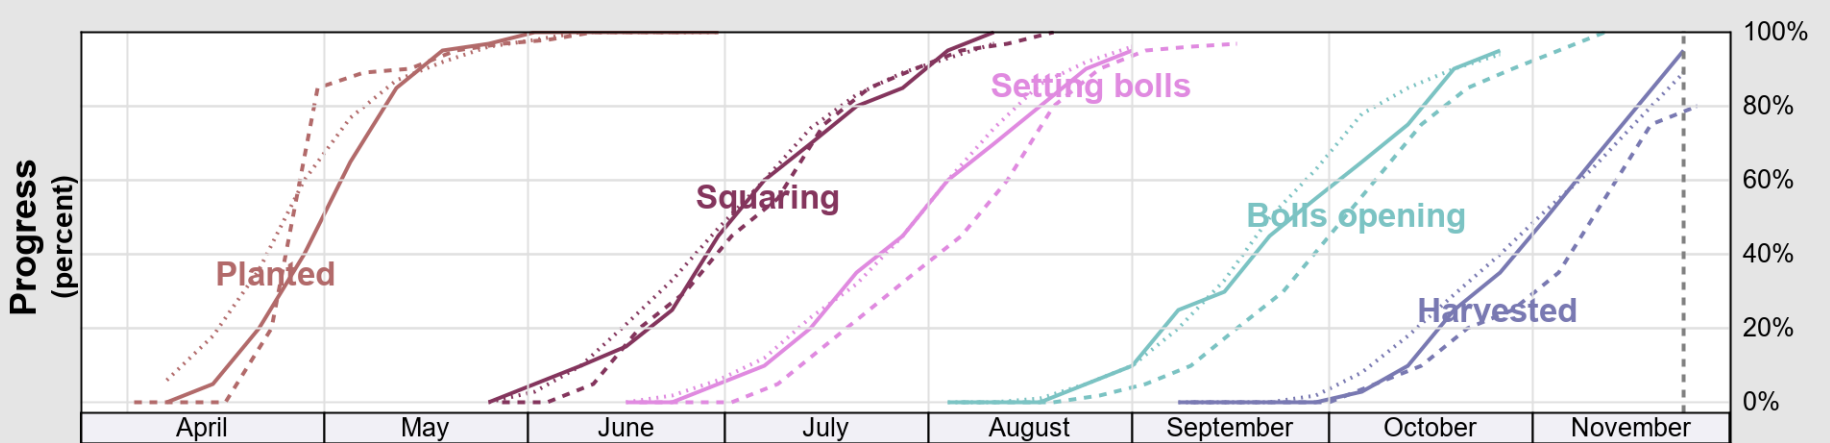

USDA

Crop Progress and Condition: Cotton in California , 2024

NASS

Progress Year(s) — 2024 - - - - - 2023 2019 - 2023

Source: National Agricultural Statistics Service (NASS), Crop Progress Report

USDA

Crop Progress and Condition: Pasture and Range in California, 2024

NASS

Source: National Agricultural Statistics Service (NASS), Crop Progress Report

USDA

Crop Progress and Condition: Rice in California , 2024

NASS

Source: National Agricultural Statistics Service (NASS), Crop Progress Report

USDA

Crop Progress and Condition: Winter Wheat in California , 2024

NASS

Source: National Agricultural Statistics Service (NASS), Crop Progress Report