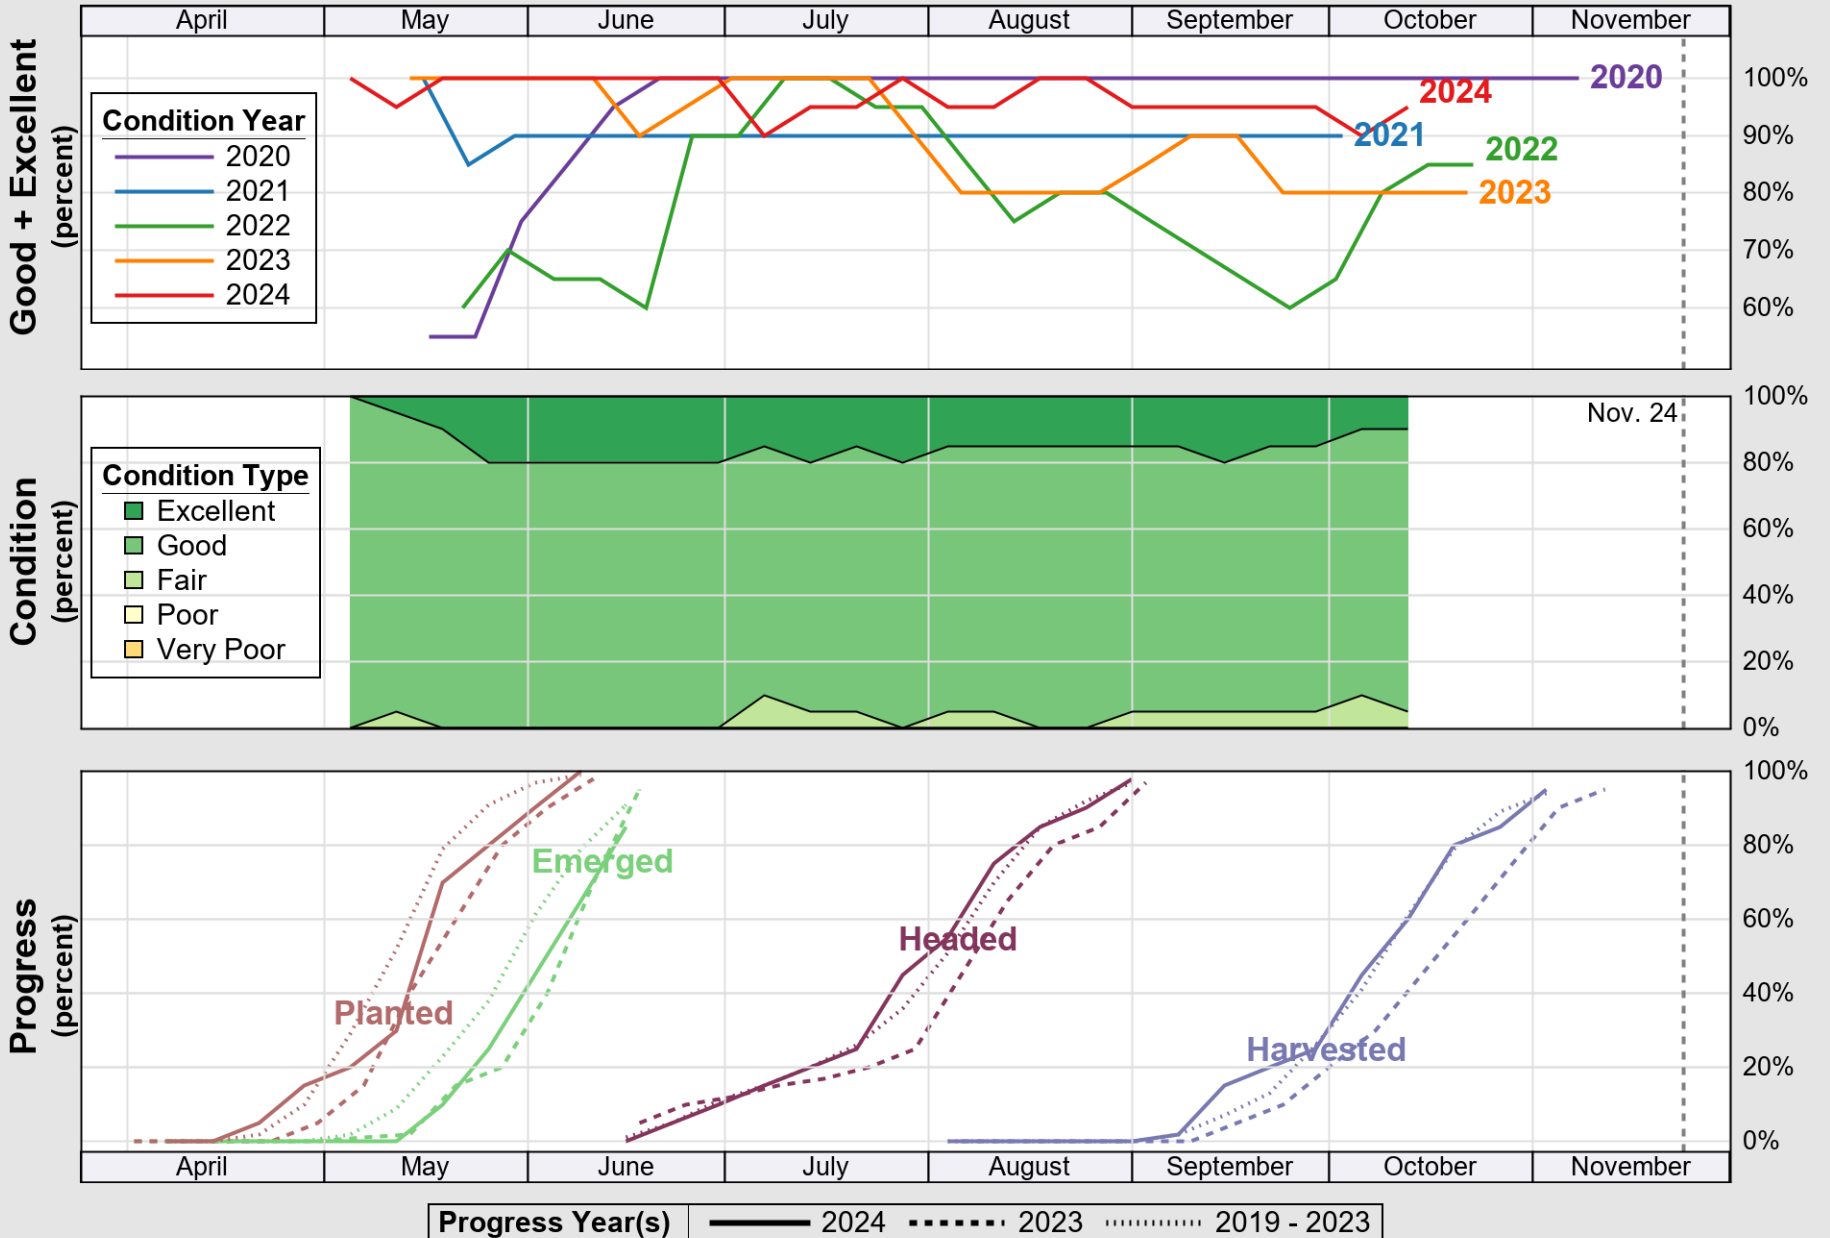

USDA

Crop Progress and Condition: Cotton in California , 2024

NASS

Progress Year(s) — 2024 - - - - - 2023 2019 - 2023

Source: National Agricultural Statistics Service (NASS), Crop Progress Report

USDA

Crop Progress and Condition: Pasture and Range in California, 2024

NASS

Source: National Agricultural Statistics Service (NASS), Crop Progress Report

USDA

Crop Progress and Condition: Rice in California , 2024

NASS

Source: National Agricultural Statistics Service (NASS), Crop Progress Report

USDA

Crop Progress and Condition: Winter Wheat in California , 2024

NASS

Source: National Agricultural Statistics Service (NASS), Crop Progress Report