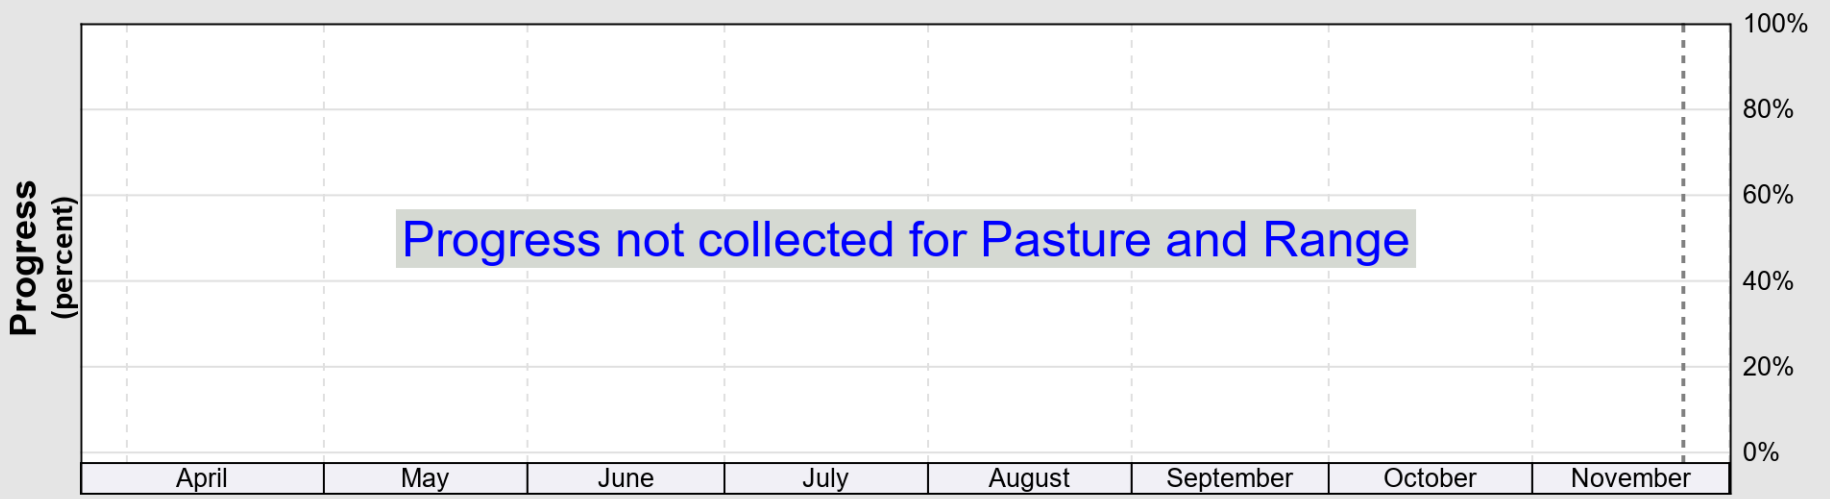

USDA

Crop Progress and Condition: Pasture and Range in California, 2024

NASS

Source: National Agricultural Statistics Service (NASS), Crop Progress Report