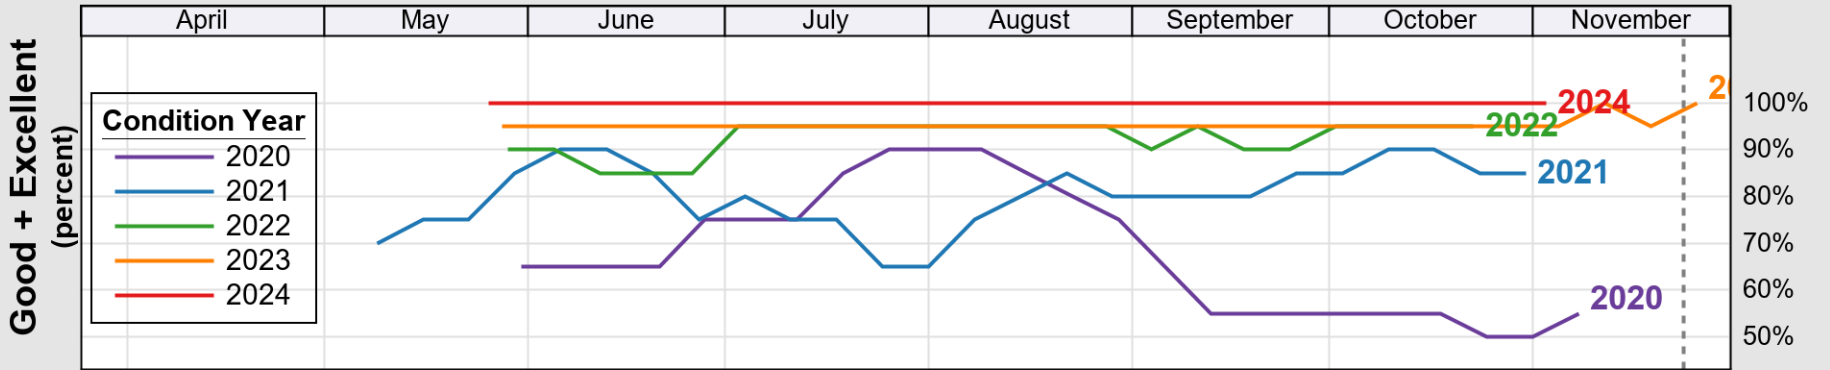

USDA

Crop Progress and Condition: Cotton in California , 2024

NASS

Progress Year(s) — 2024 - - - - - 2023 2019 - 2023

Source: National Agricultural Statistics Service (NASS), Crop Progress Report

USDA

Crop Progress and Condition: Pasture and Range in California, 2024

NASS

Source: National Agricultural Statistics Service (NASS), Crop Progress Report

USDA

Crop Progress and Condition: Rice in California , 2024

NASS

Source: National Agricultural Statistics Service (NASS), Crop Progress Report