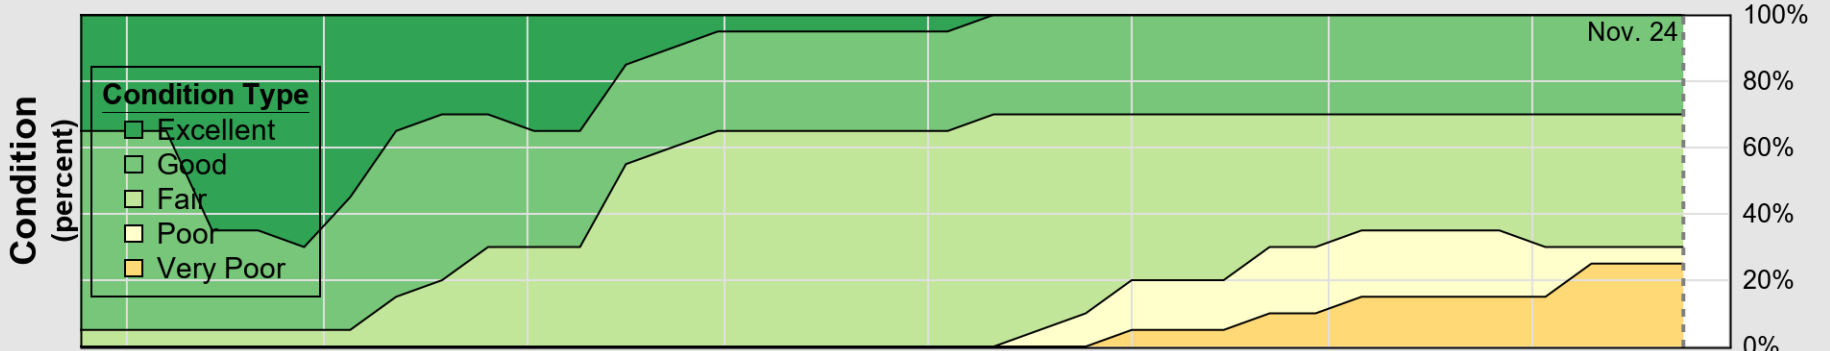

USDA

Crop Progress and Condition: Pasture and Range in California, 2024

NASS

Source: National Agricultural Statistics Service (NASS), Crop Progress Report