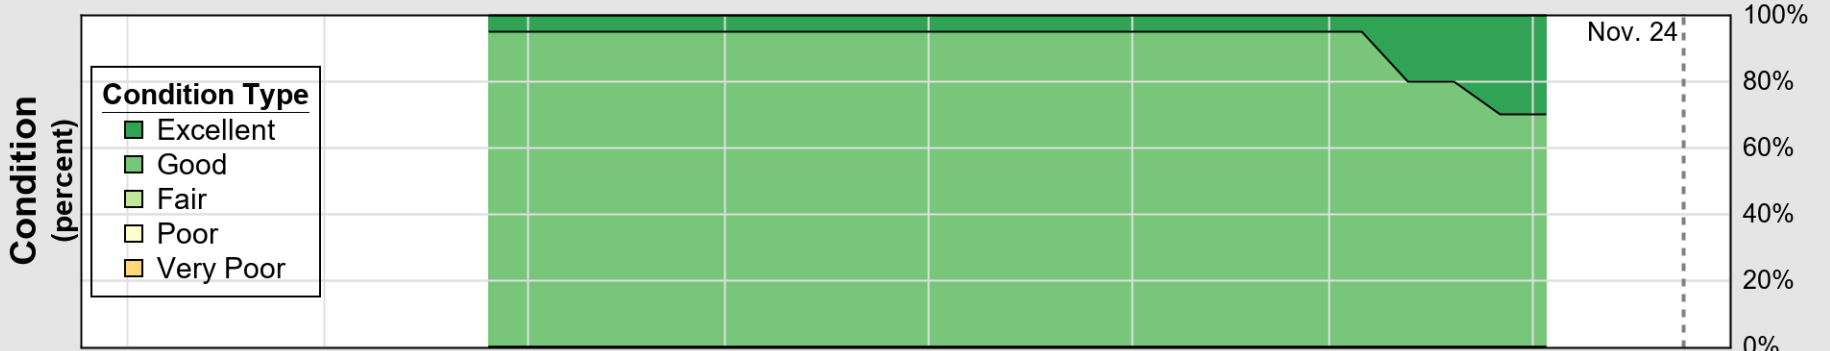

USDA

Crop Progress and Condition: Cotton in California , 2024

NASS

Progress Year(s) — 2024 - - - - - 2023 2019 - 2023

Source: National Agricultural Statistics Service (NASS), Crop Progress Report

USDA

Crop Progress and Condition: Pasture and Range in California, 2024