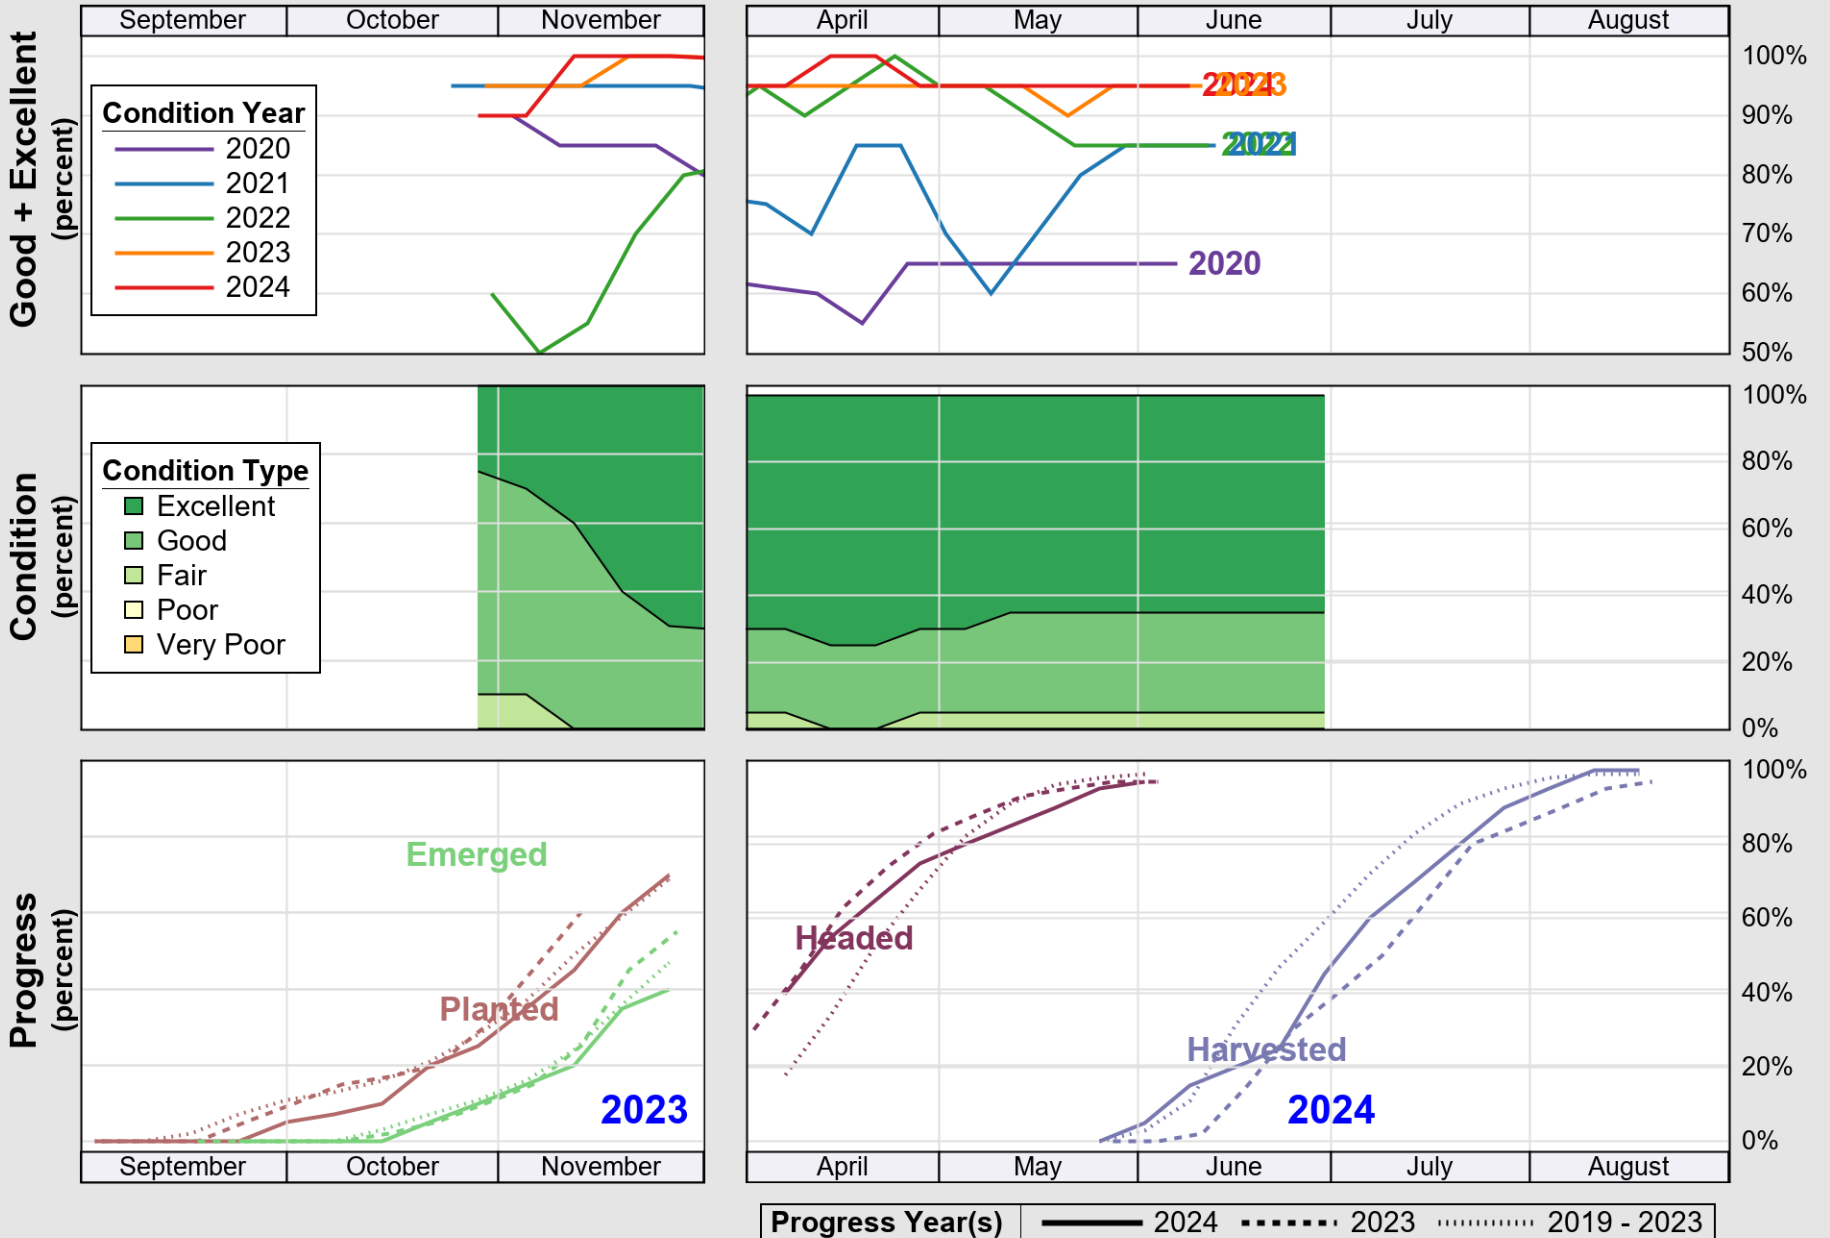

USDA

Crop Progress and Condition: Cotton in California , 2024

NASS

Progress Year(s) — 2024 - - - - - 2023 2019 - 2023

Source: National Agricultural Statistics Service (NASS), Crop Progress Report

USDA

Crop Progress and Condition: Pasture and Range in California, 2024

NASS

Source: National Agricultural Statistics Service (NASS), Crop Progress Report

USDA

Crop Progress and Condition: Rice in California , 2024

NASS

Source: National Agricultural Statistics Service (NASS), Crop Progress Report

USDA

Crop Progress and Condition: Winter Wheat in California , 2024

NASS

Source: National Agricultural Statistics Service (NASS), Crop Progress Report