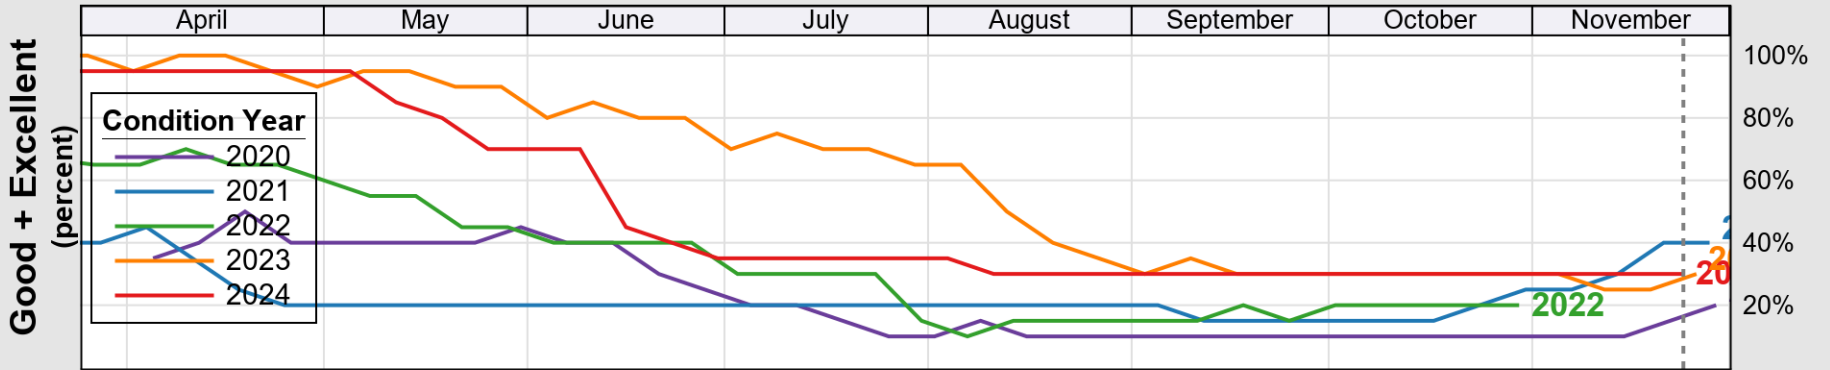

USDA

Crop Progress and Condition: Cotton in California , 2024

NASS

Progress Year(s) — 2024 - - - - - 2023 2019 - 2023

Source: National Agricultural Statistics Service (NASS), Crop Progress Report

USDA

Crop Progress and Condition: Pasture and Range in California, 2024

NASS

Source: National Agricultural Statistics Service (NASS), Crop Progress Report

USDA

Crop Progress and Condition: Rice in California , 2024

NASS

Source: National Agricultural Statistics Service (NASS), Crop Progress Report