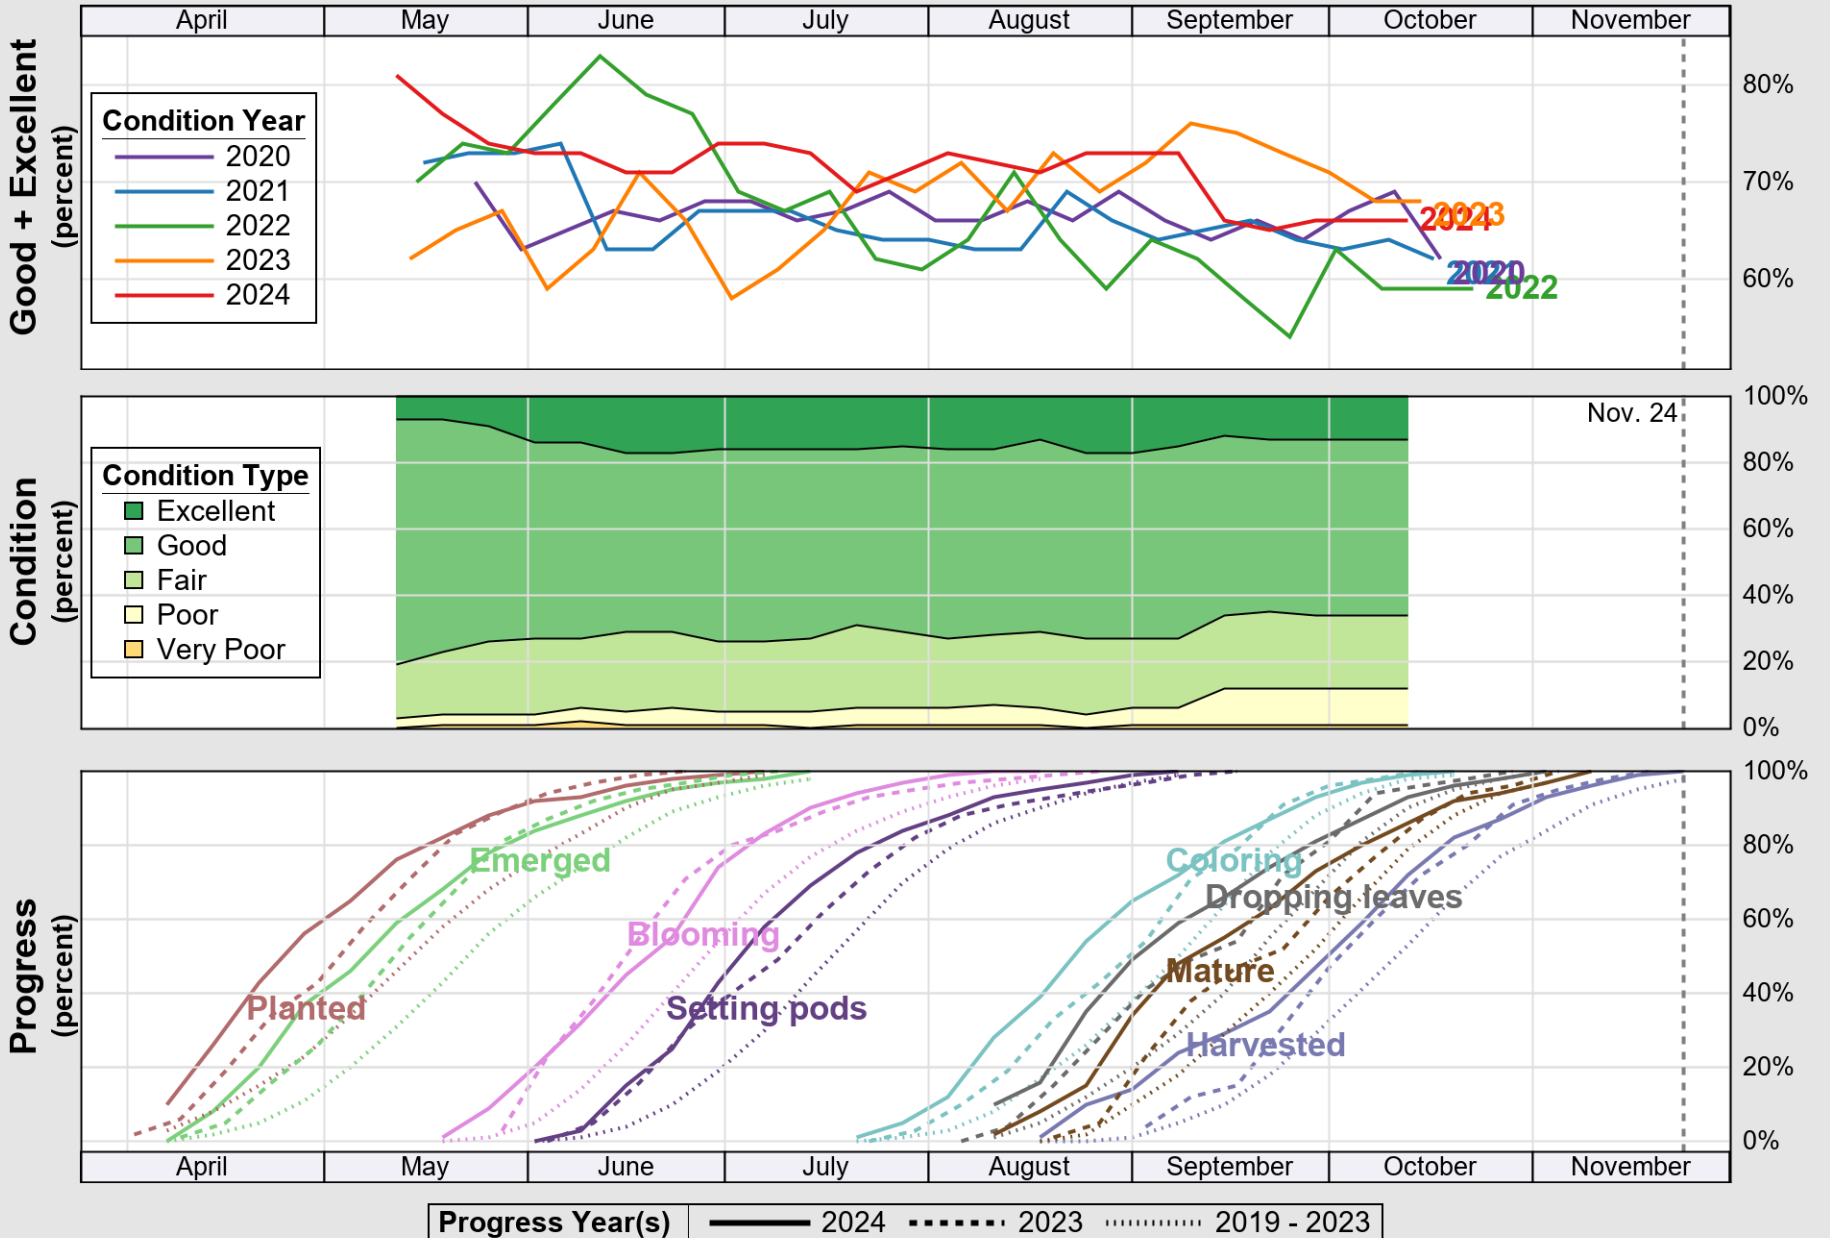

USDA

Crop Progress and Condition: Pasture and Range in Arkansas , 2024

NASS

Source: National Agricultural Statistics Service (NASS), Crop Progress Report

USDA

Crop Progress and Condition: Peanuts in Arkansas , 2024

NASS

Source: National Agricultural Statistics Service (NASS), Crop Progress Report

USDA

Crop Progress and Condition: Rice in Arkansas , 2024

NASS

Source: National Agricultural Statistics Service (NASS), Crop Progress Report

USDA

Crop Progress and Condition: Soybeans in Arkansas , 2024

NASS

Source: National Agricultural Statistics Service (NASS), Crop Progress Report

USDA

Crop Progress and Condition: Winter Wheat in Arkansas , 2024