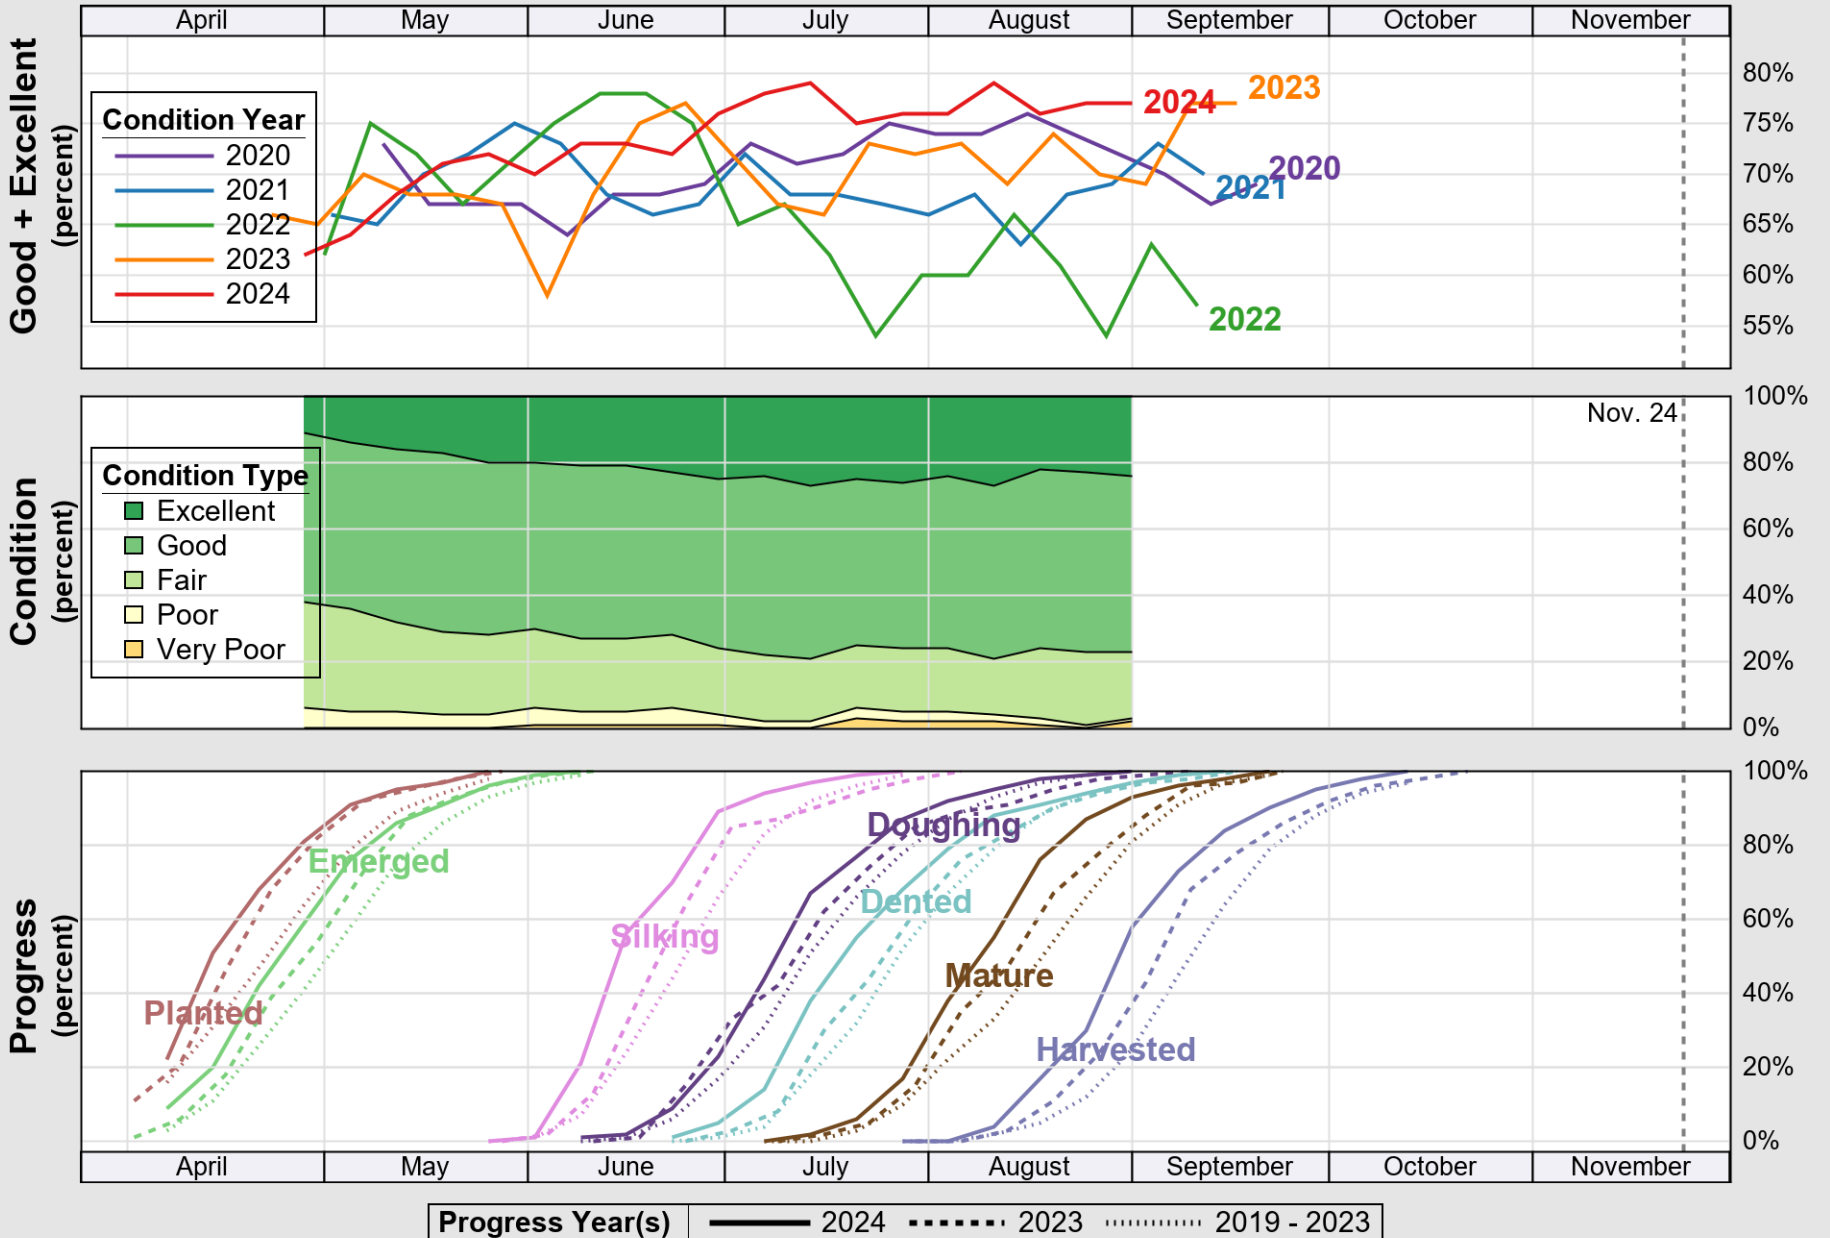

USDA

Crop Progress and Condition: Corn in Arkansas , 2024

NASS

Source: National Agricultural Statistics Service (NASS), Crop Progress Report

USDA

Crop Progress and Condition: Cotton in Arkansas , 2024

NASS

Source: National Agricultural Statistics Service (NASS), Crop Progress Report

USDA

Crop Progress and Condition: Pasture and Range in Arkansas , 2024

NASS

Source: National Agricultural Statistics Service (NASS), Crop Progress Report

USDA

Crop Progress and Condition: Peanuts in Arkansas , 2024

NASS

Source: National Agricultural Statistics Service (NASS), Crop Progress Report

USDA

Crop Progress and Condition: Rice in Arkansas , 2024

NASS

Source: National Agricultural Statistics Service (NASS), Crop Progress Report