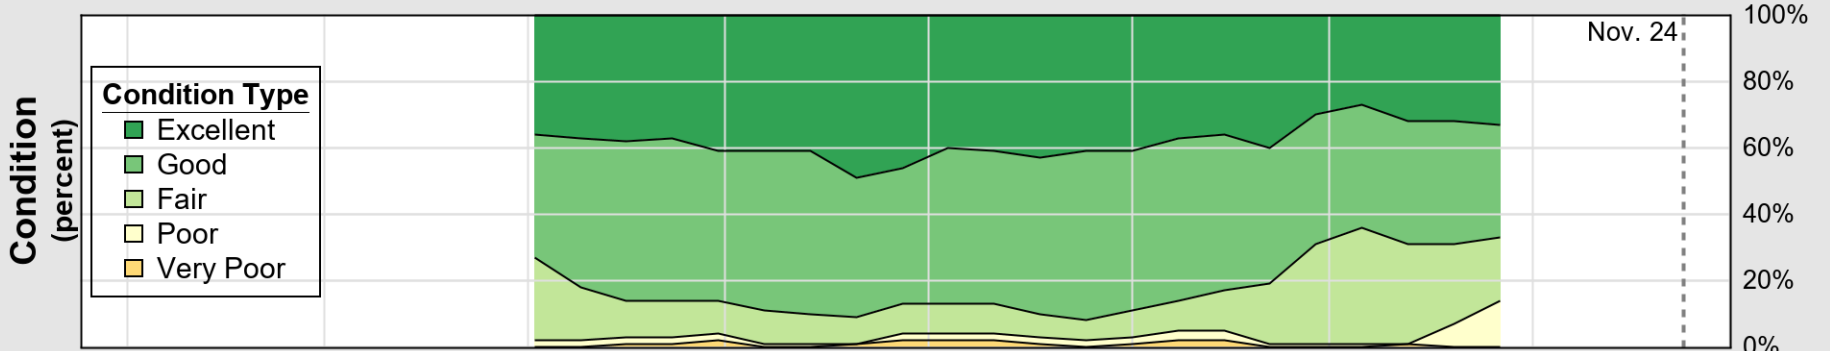

USDA

Crop Progress and Condition: Peanuts in Arkansas , 2024

NASS

Source: National Agricultural Statistics Service (NASS), Crop Progress Report