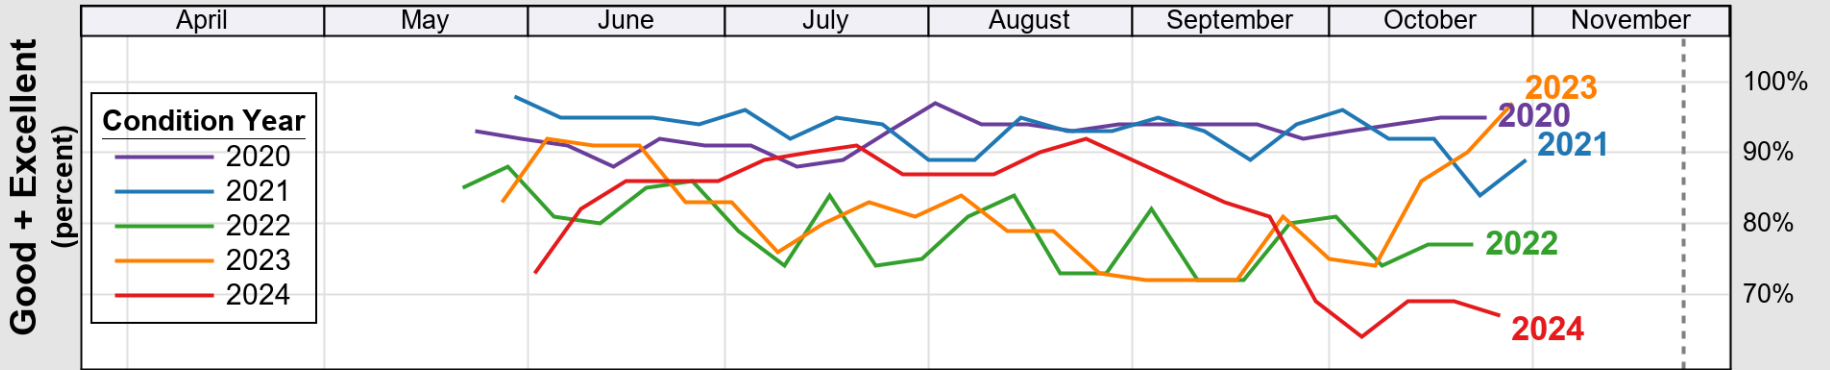

USDA

Crop Progress and Condition: Peanuts in Arkansas , 2024

NASS

Source: National Agricultural Statistics Service (NASS), Crop Progress Report