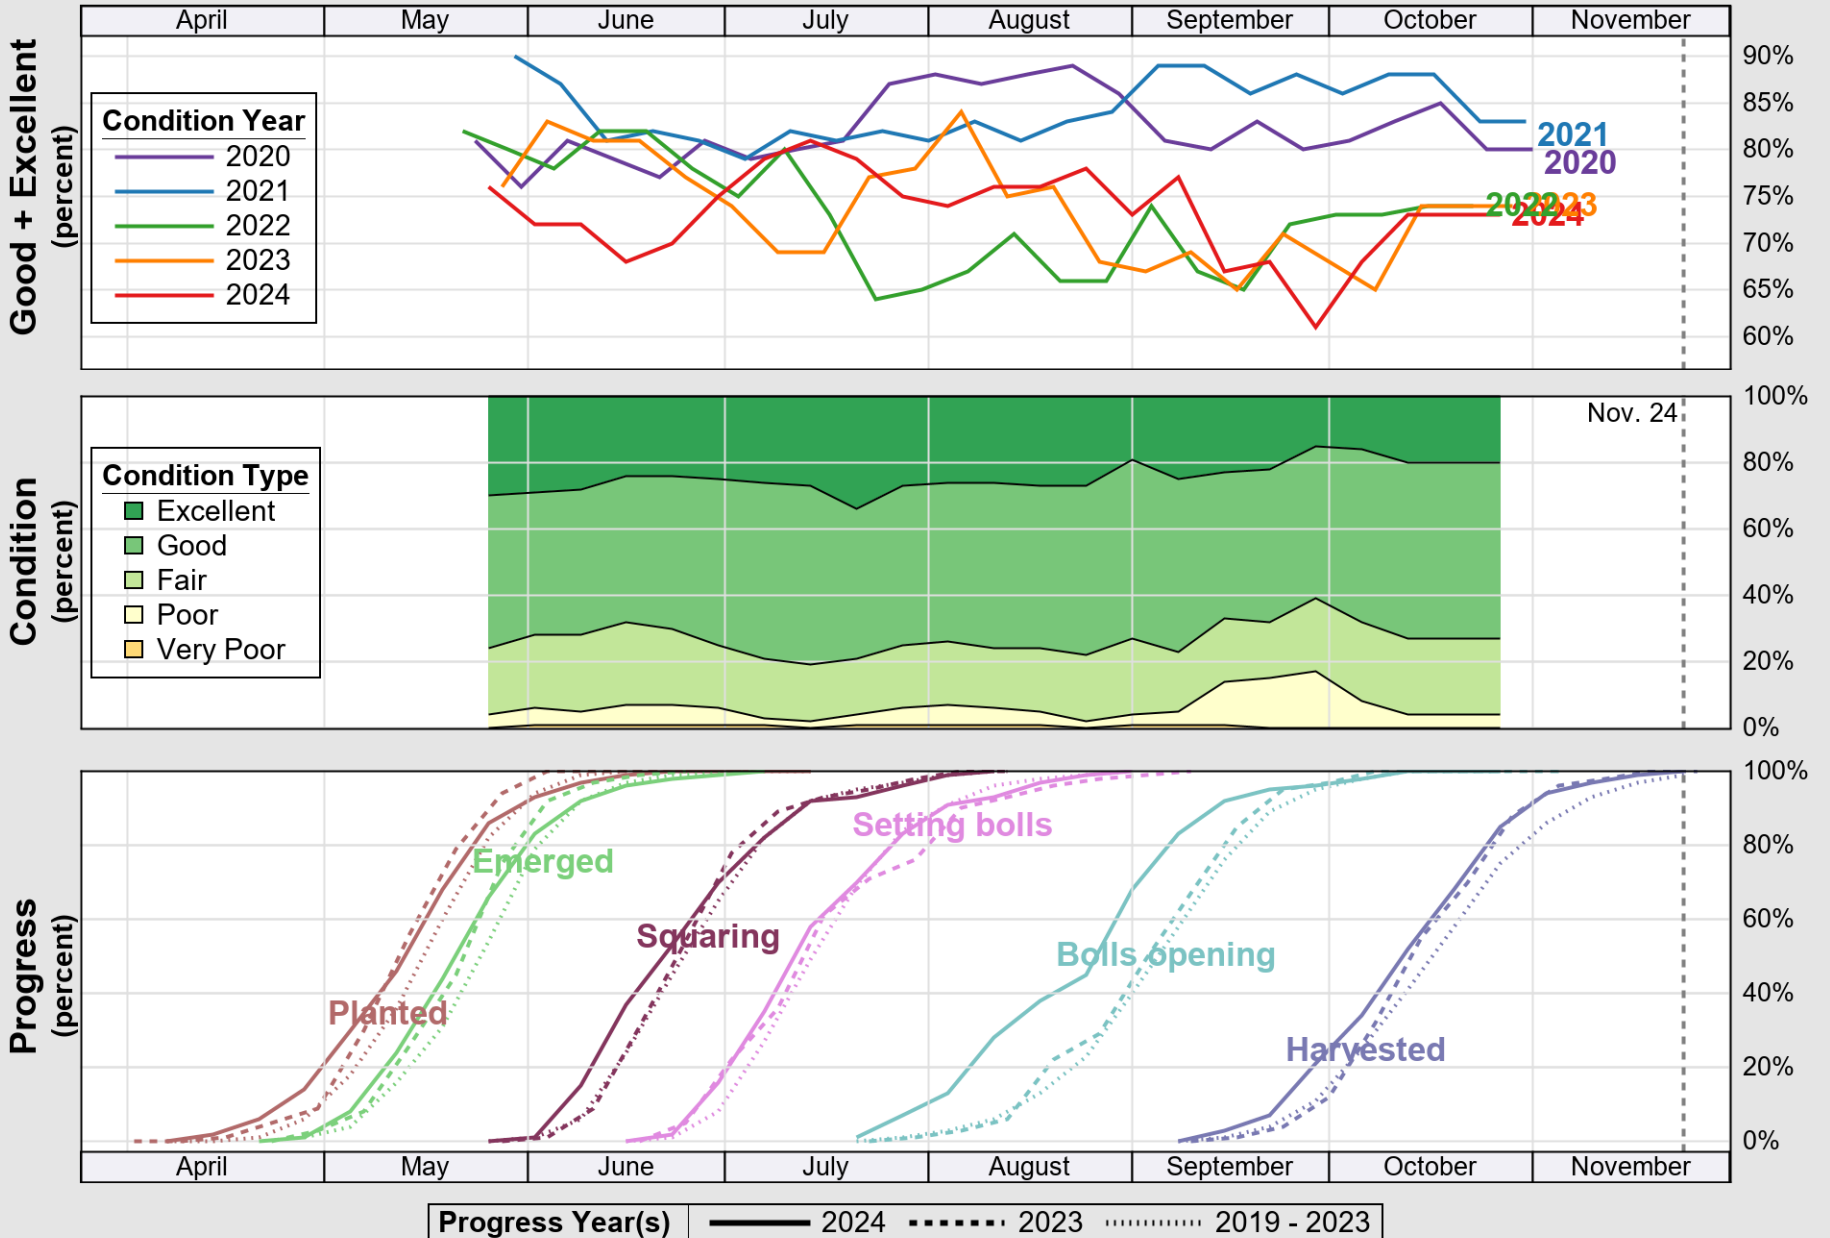

USDA

Crop Progress and Condition: Corn in Arkansas , 2024

NASS

Source: National Agricultural Statistics Service (NASS), Crop Progress Report

USDA

Crop Progress and Condition: Cotton in Arkansas , 2024

NASS

Source: National Agricultural Statistics Service (NASS), Crop Progress Report

USDA

Crop Progress and Condition: Pasture and Range in Arkansas , 2024

NASS

Source: National Agricultural Statistics Service (NASS), Crop Progress Report

USDA

Crop Progress and Condition: Peanuts in Arkansas , 2024

NASS

Source: National Agricultural Statistics Service (NASS), Crop Progress Report

USDA

Crop Progress and Condition: Rice in Arkansas , 2024

NASS

Source: National Agricultural Statistics Service (NASS), Crop Progress Report