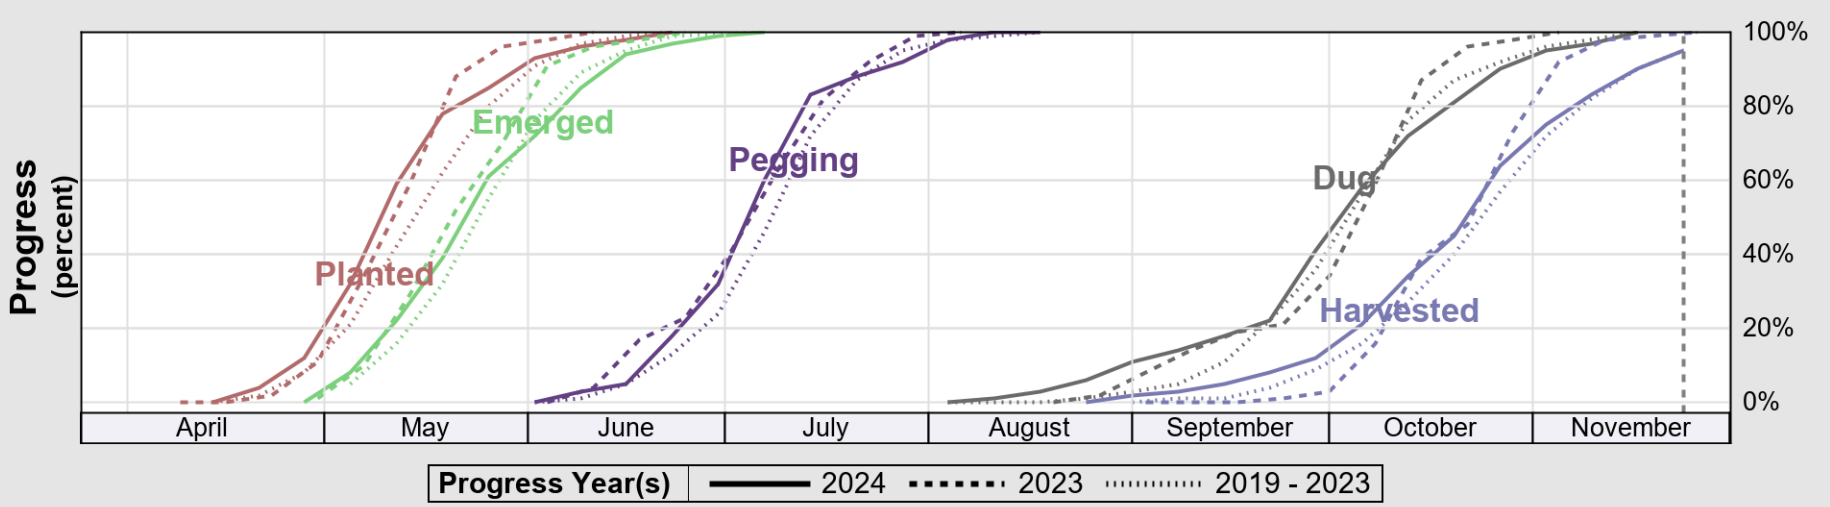

USDA

Crop Progress and Condition: Peanuts in Arkansas , 2024

NASS

Source: National Agricultural Statistics Service (NASS), Crop Progress Report