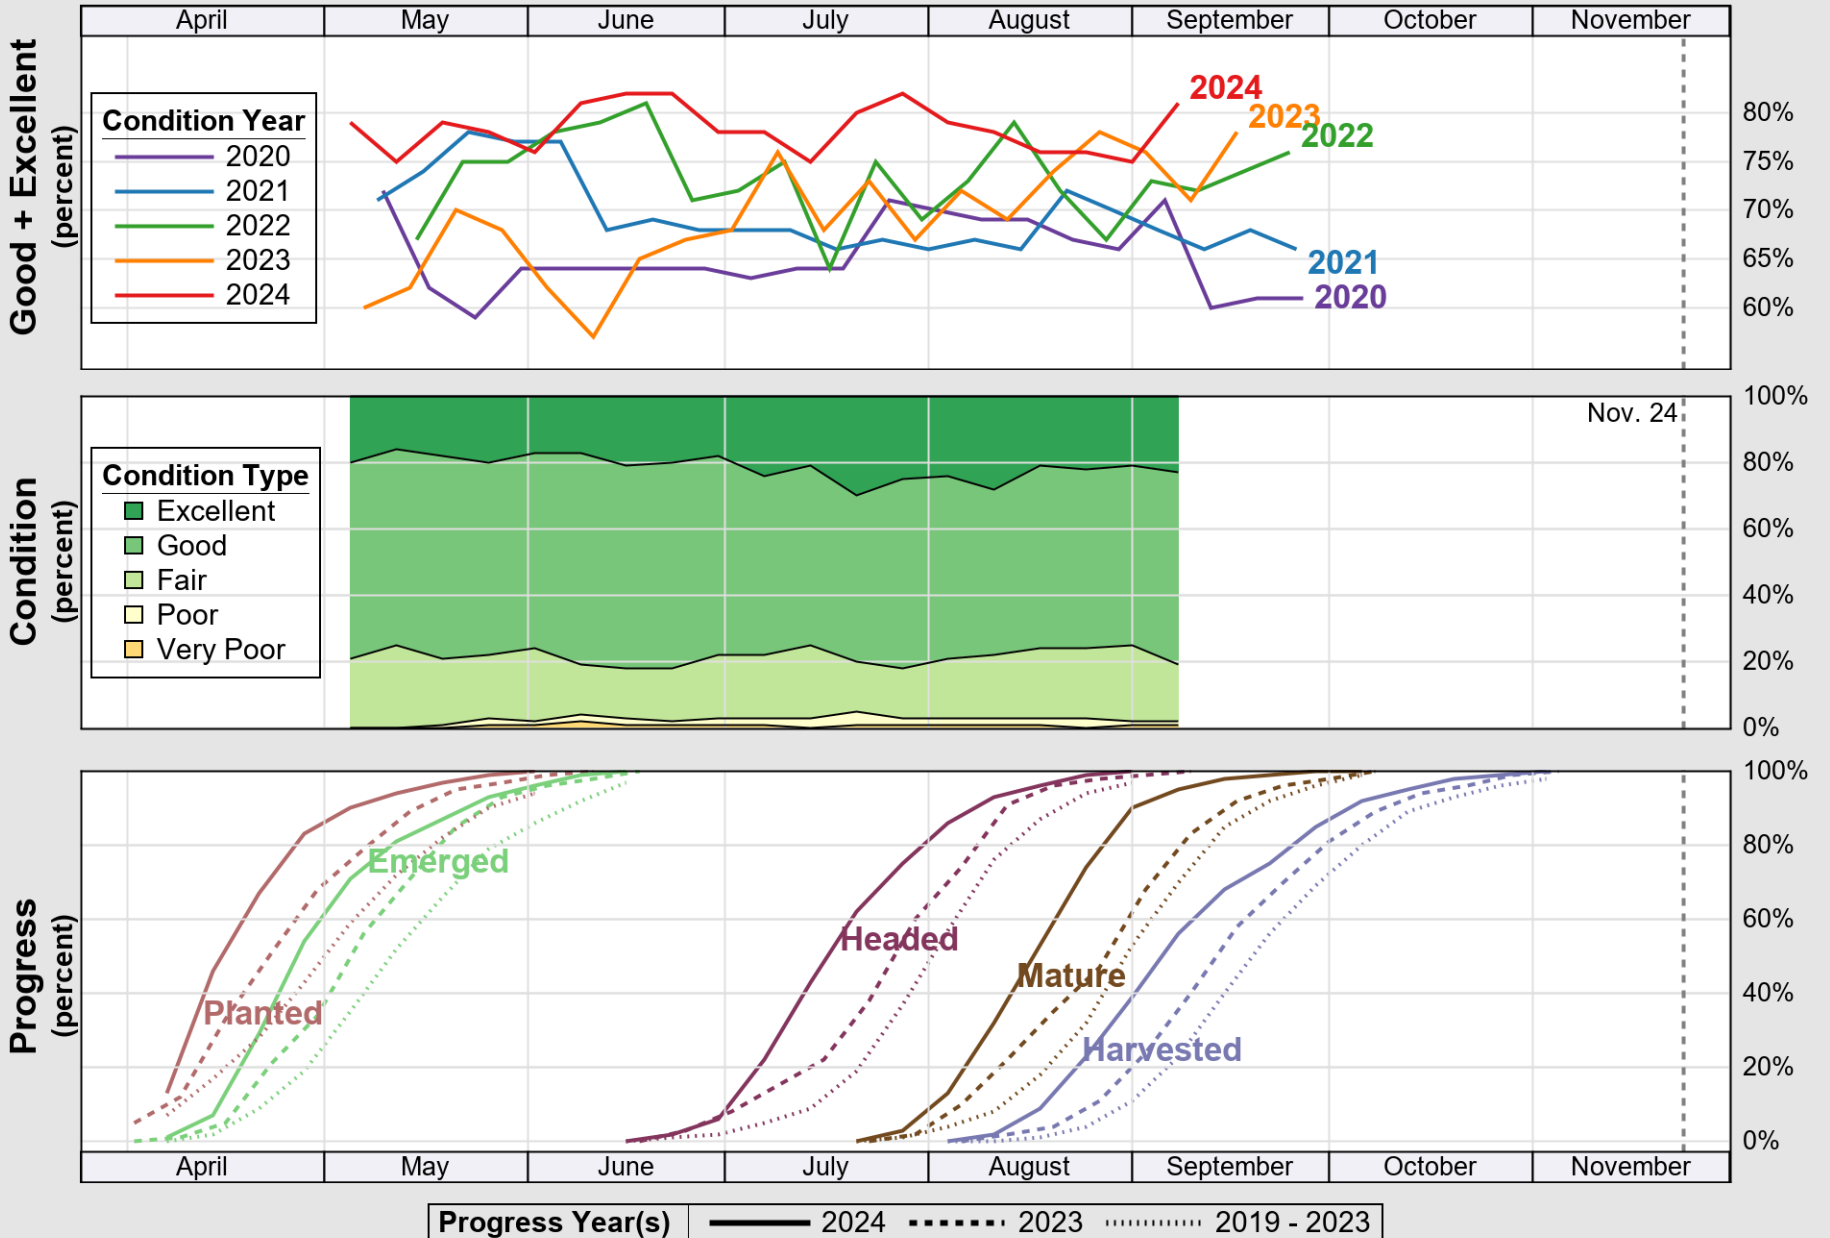

NASS

Source: National Agricultural Statistics Service (NASS), Crop Progress Report

USDA

Crop Progress and Condition: Rice in Arkansas , 2024

NASS

Source: National Agricultural Statistics Service (NASS), Crop Progress Report

USDA

Crop Progress and Condition: Soybeans in Arkansas , 2024

NASS

Source: National Agricultural Statistics Service (NASS), Crop Progress Report

USDA

Crop Progress and Condition: Winter Wheat in Arkansas , 2024