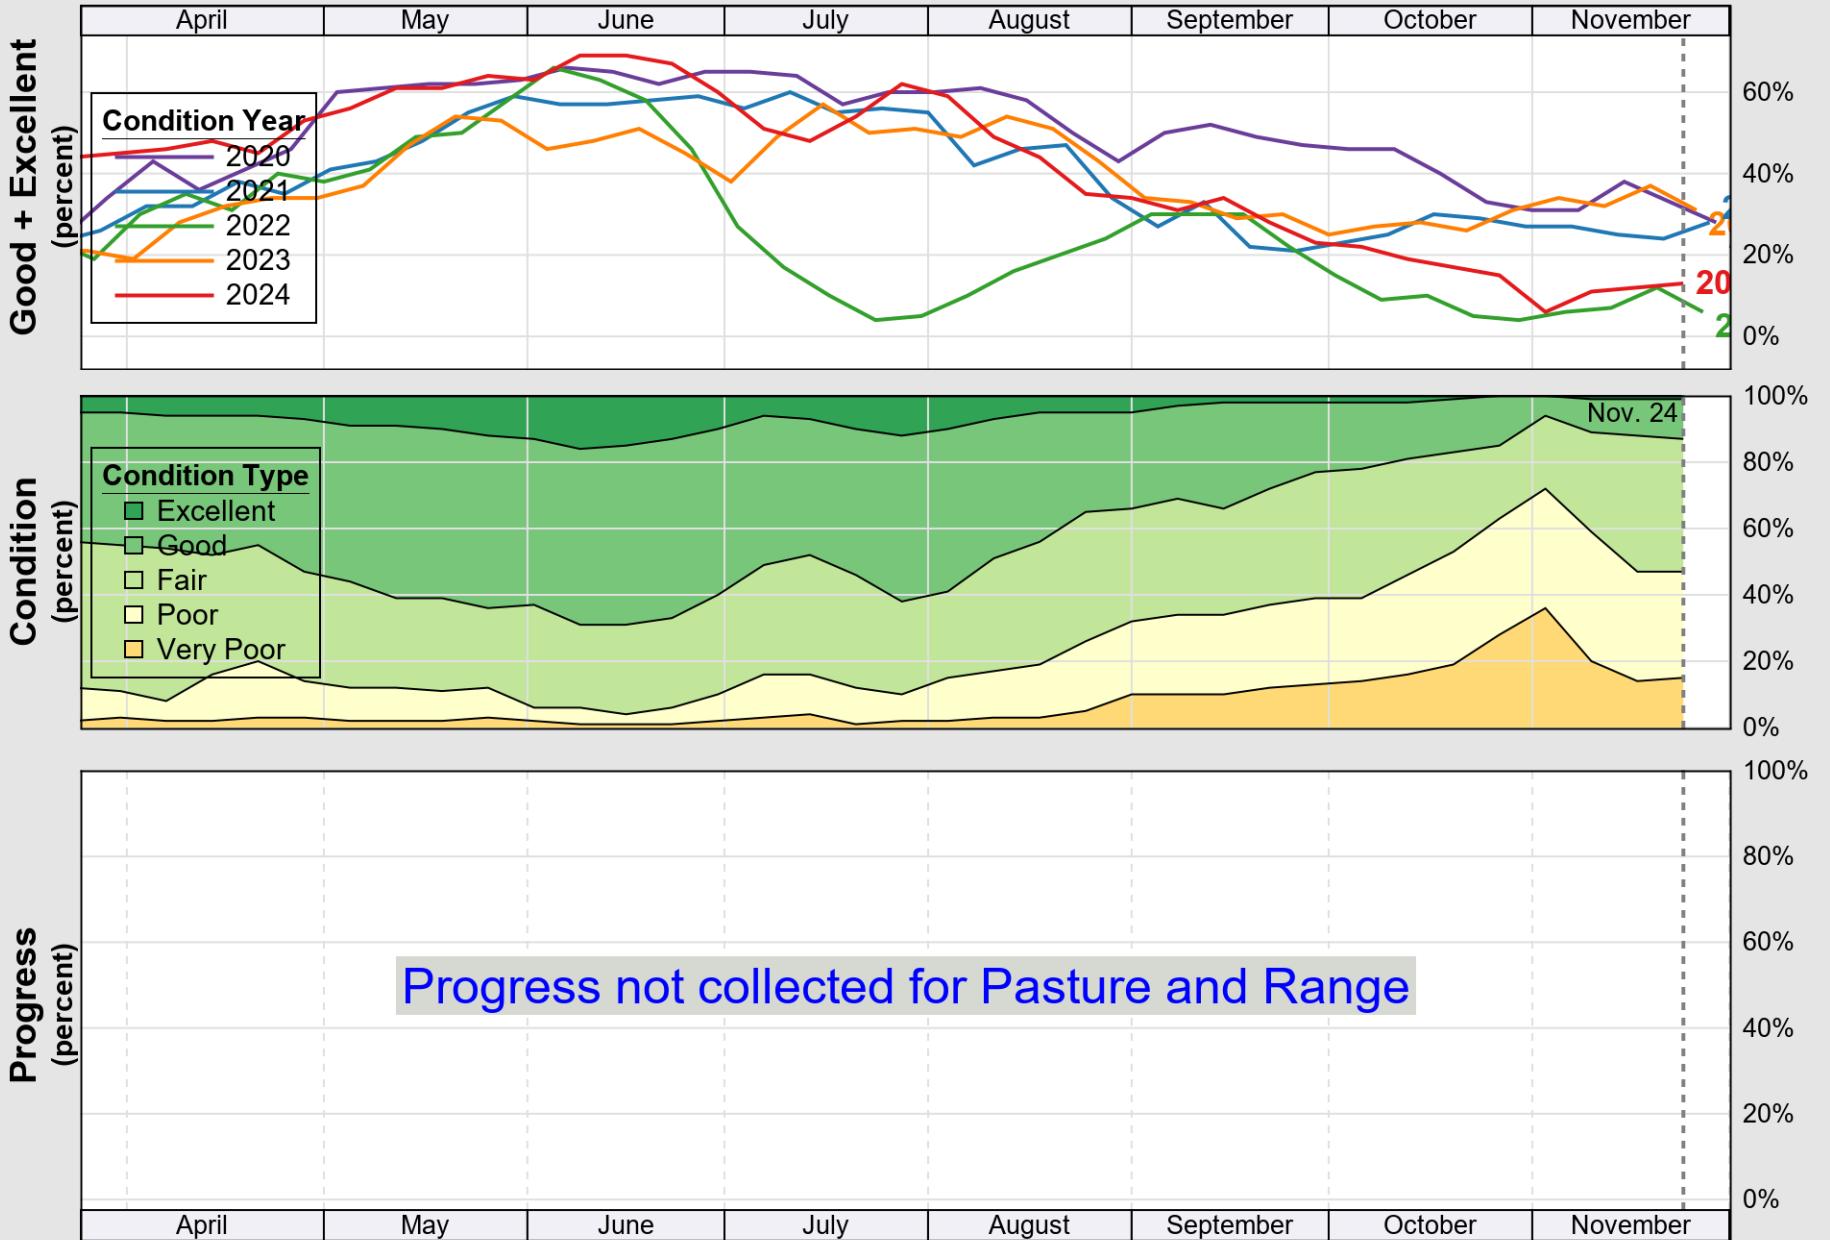

USDA

Crop Progress and Condition: Corn in Arkansas , 2024

NASS

Source: National Agricultural Statistics Service (NASS), Crop Progress Report

USDA

Crop Progress and Condition: Cotton in Arkansas , 2024

NASS

Source: National Agricultural Statistics Service (NASS), Crop Progress Report

USDA

Crop Progress and Condition: Pasture and Range in Arkansas , 2024

NASS

Source: National Agricultural Statistics Service (NASS), Crop Progress Report

USDA

Crop Progress and Condition: Peanuts in Arkansas , 2024

NASS

Source: National Agricultural Statistics Service (NASS), Crop Progress Report

USDA

Crop Progress and Condition: Rice in Arkansas , 2024

NASS

Source: National Agricultural Statistics Service (NASS), Crop Progress Report