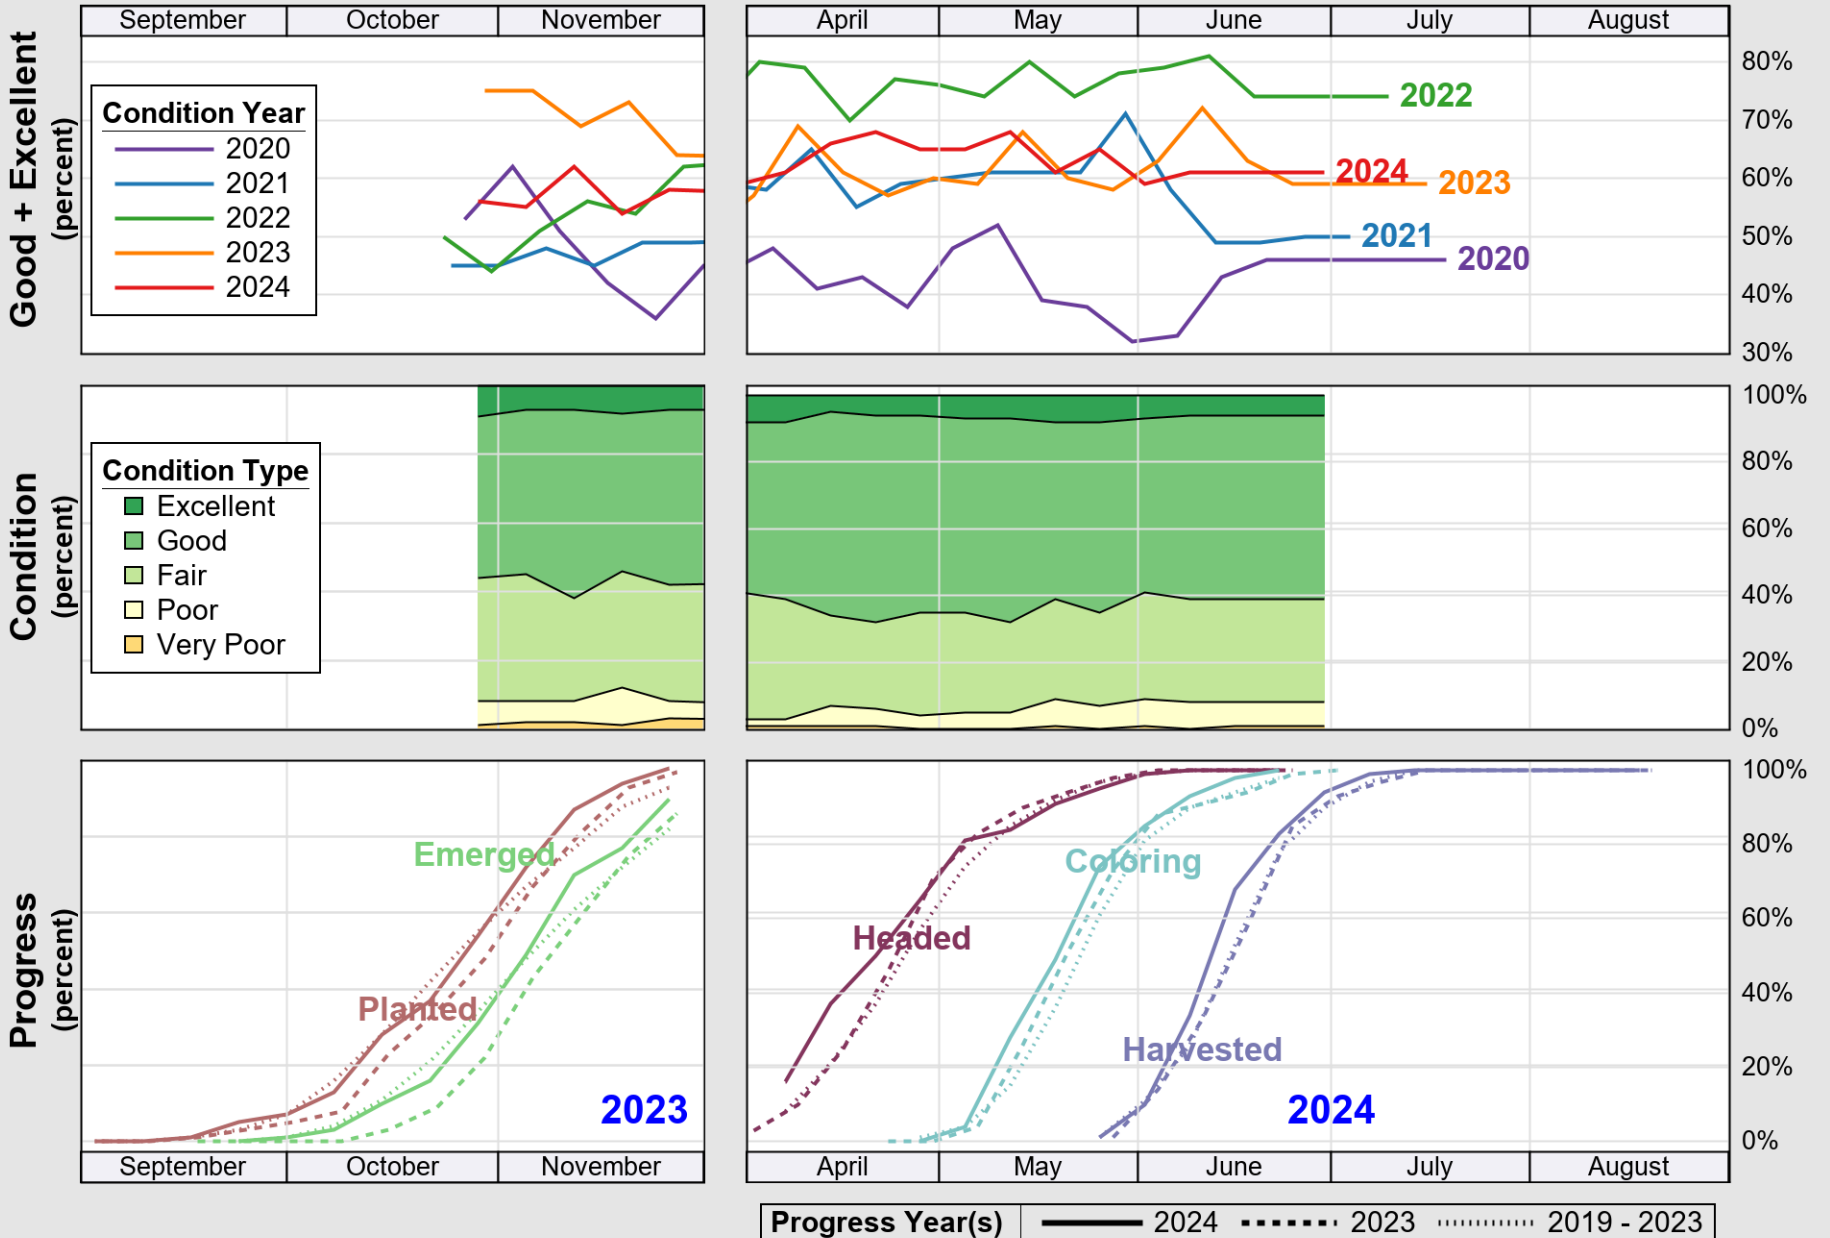

NASS

Source: National Agricultural Statistics Service (NASS), Crop Progress Report

USDA

Crop Progress and Condition: Rice in Arkansas , 2024

NASS

Source: National Agricultural Statistics Service (NASS), Crop Progress Report

USDA

Crop Progress and Condition: Soybeans in Arkansas , 2024

NASS

Source: National Agricultural Statistics Service (NASS), Crop Progress Report

USDA

Crop Progress and Condition: Winter Wheat in Arkansas , 2024

NASS

Source: National Agricultural Statistics Service (NASS), Crop Progress Report