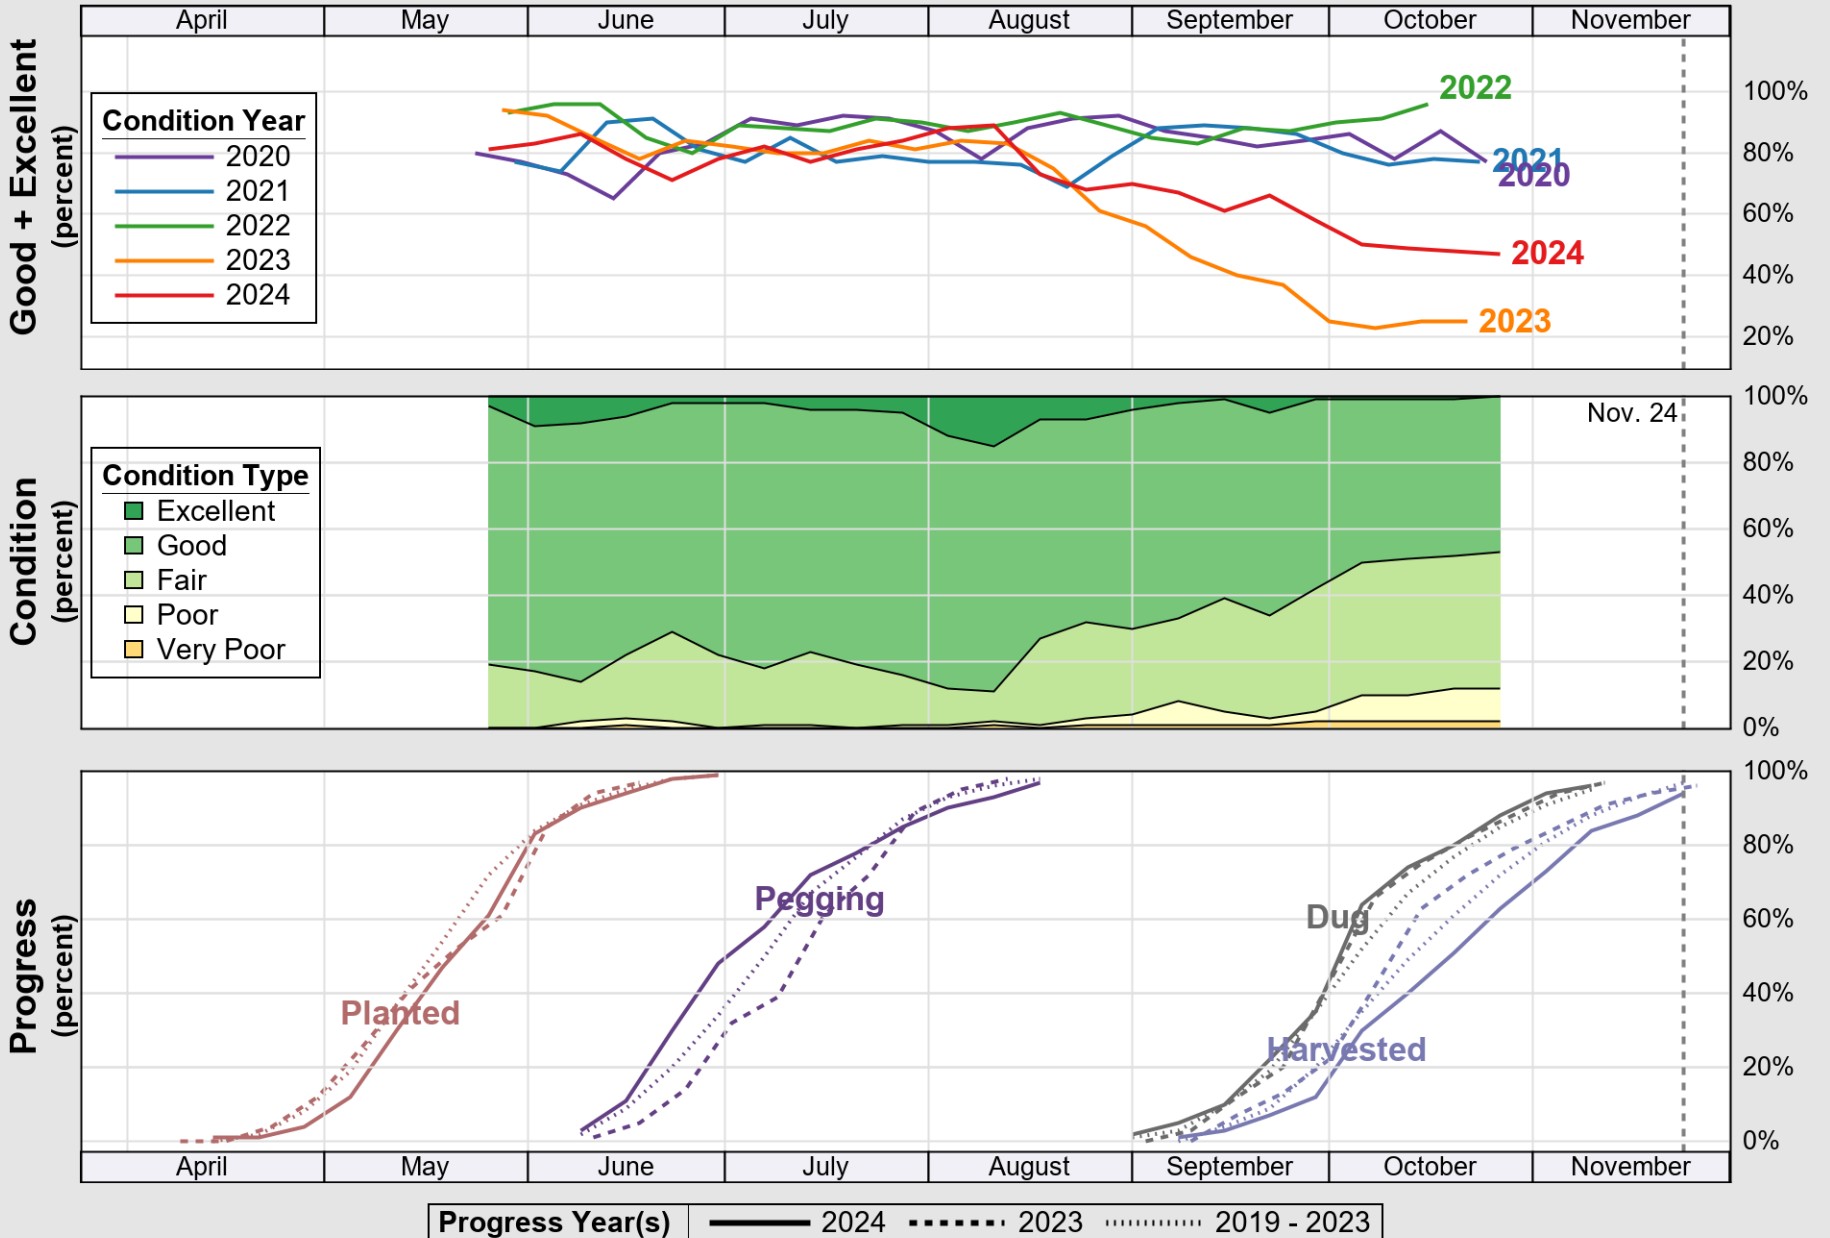

USDA

Crop Progress and Condition: Corn in Alabama , 2024

NASS

Source: National Agricultural Statistics Service (NASS), Crop Progress Report

USDA

Crop Progress and Condition: Cotton in Alabama , 2024

NASS

Source: National Agricultural Statistics Service (NASS), Crop Progress Report

USDA

Crop Progress and Condition: Pasture and Range in Alabama, 2024

NASS

Source: National Agricultural Statistics Service (NASS), Crop Progress Report

USDA

Crop Progress and Condition: Peanuts in Alabama, 2024

NASS

Source: National Agricultural Statistics Service (NASS), Crop Progress Report

USDA

Crop Progress and Condition: Soybeans in Alabama, 2024

NASS

Progress Year(s) ——— 2024 2023 2019 - 2023

Source: National Agricultural Statistics Service (NASS), Crop Progress Report

USDA

Crop Progress and Condition: Winter Wheat in Alabama, 2024

NASS

Source: National Agricultural Statistics Service (NASS), Crop Progress Report