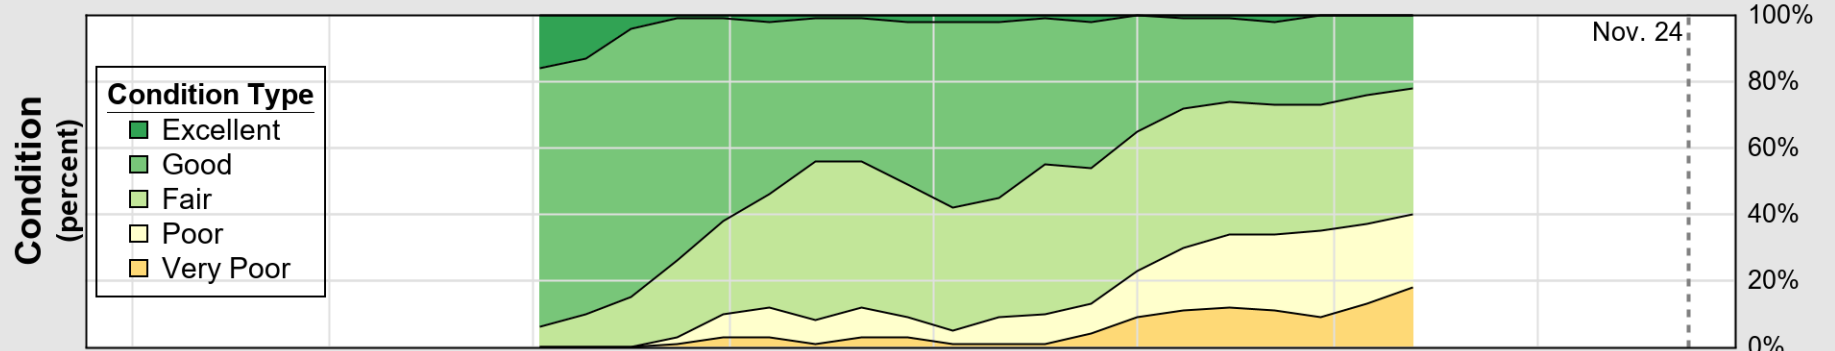

NASS

Source: National Agricultural Statistics Service (NASS), Crop Progress Report

USDA

Crop Progress and Condition: Soybeans in Alabama, 2024

NASS

Progress Year(s) ——— 2024 2023 2019 - 2023

Source: National Agricultural Statistics Service (NASS), Crop Progress Report