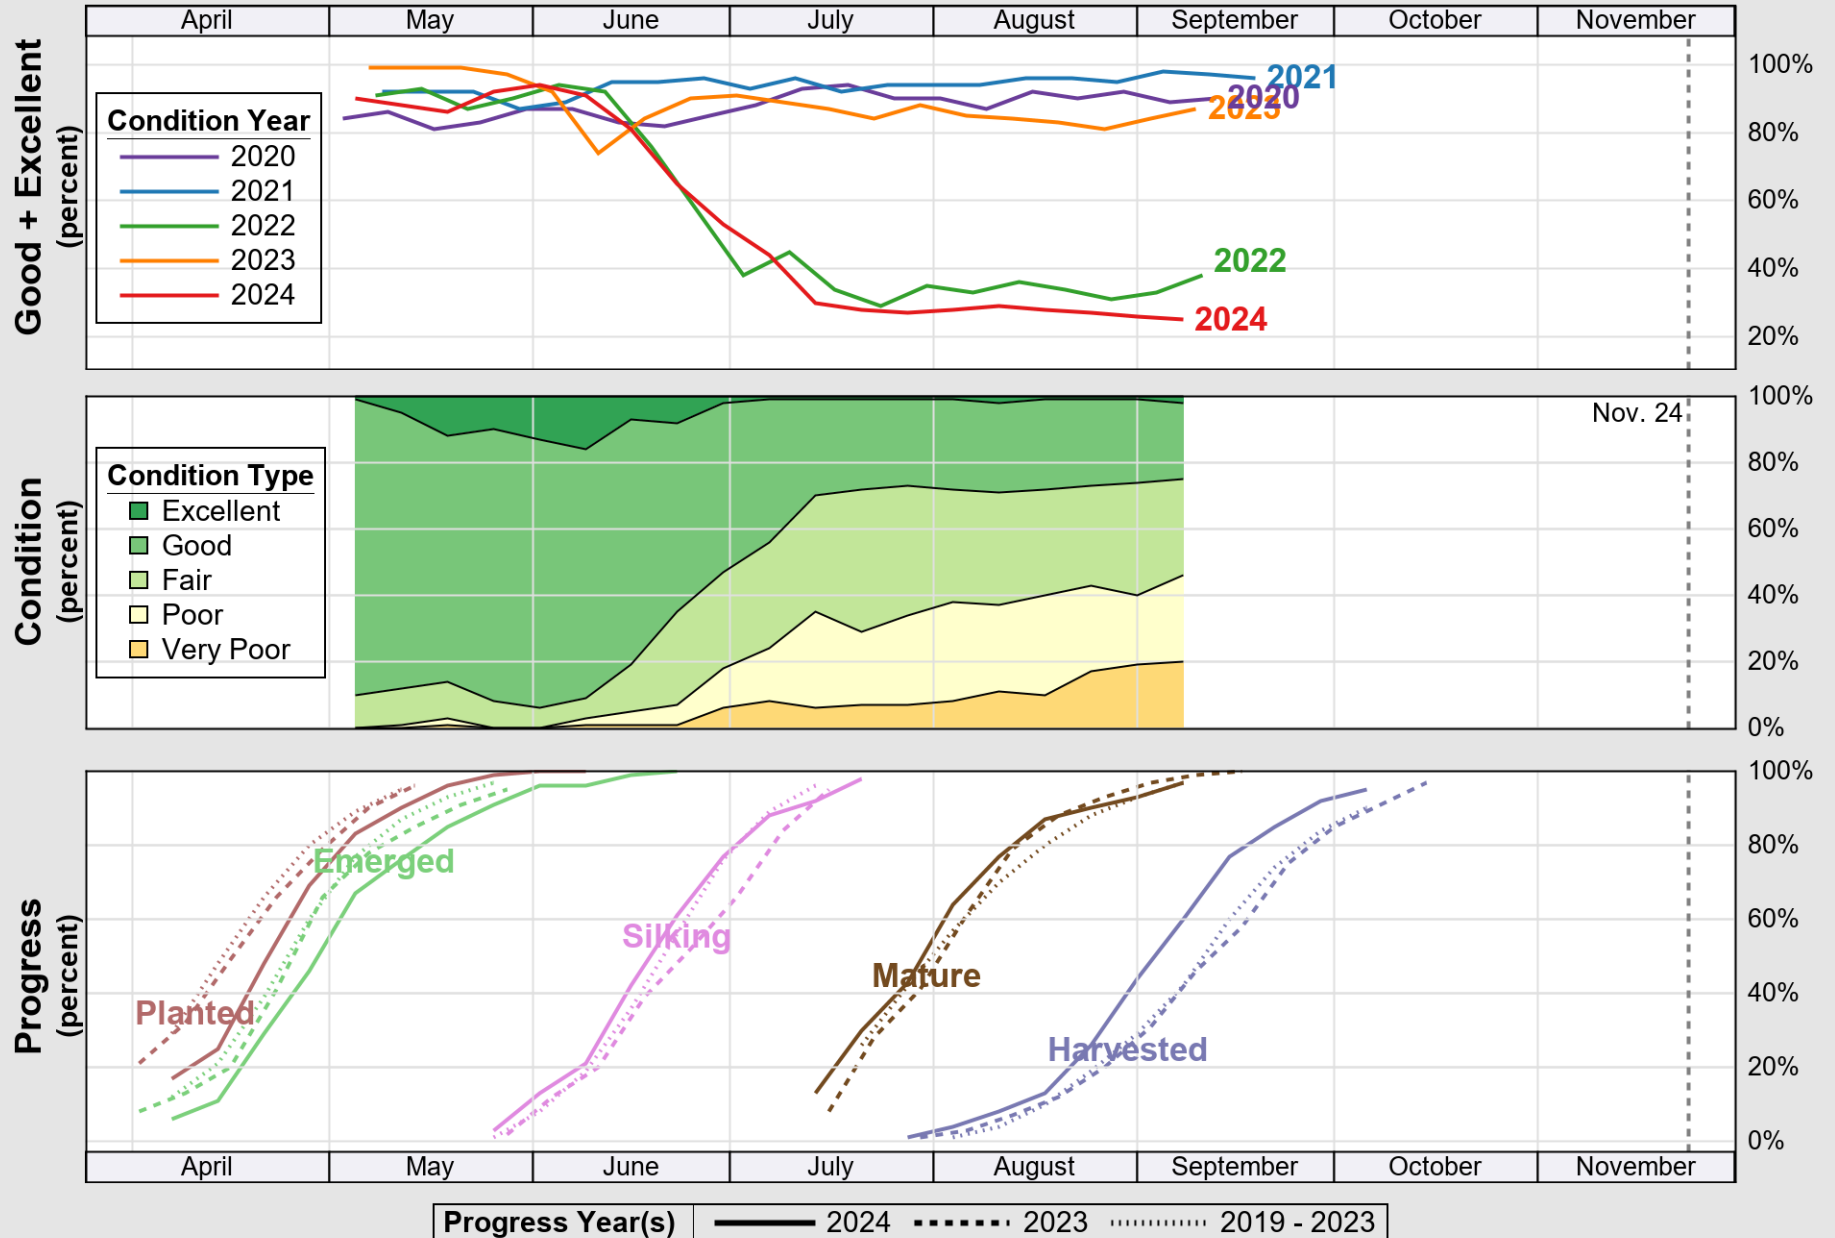

USDA

Crop Progress and Condition: Corn in Alabama , 2024

NASS

Source: National Agricultural Statistics Service (NASS), Crop Progress Report

USDA

Crop Progress and Condition: Cotton in Alabama , 2024

NASS

Source: National Agricultural Statistics Service (NASS), Crop Progress Report

USDA

Crop Progress and Condition: Pasture and Range in Alabama, 2024

NASS

Source: National Agricultural Statistics Service (NASS), Crop Progress Report

USDA

Crop Progress and Condition: Peanuts in Alabama, 2024

NASS

Source: National Agricultural Statistics Service (NASS), Crop Progress Report

USDA

Crop Progress and Condition: Soybeans in Alabama, 2024

NASS

Progress Year(s) ——— 2024 2023 2019 - 2023

Source: National Agricultural Statistics Service (NASS), Crop Progress Report

USDA

Crop Progress and Condition: Winter Wheat in Alabama, 2024

NASS

Source: National Agricultural Statistics Service (NASS), Crop Progress Report