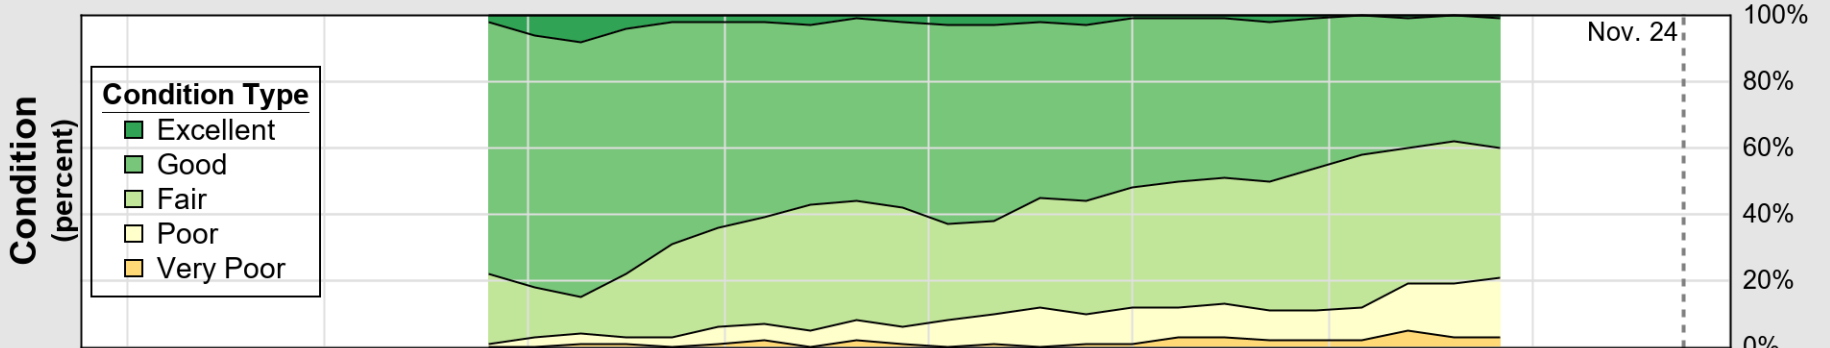

USDA

Crop Progress and Condition: Corn in Alabama , 2024

NASS

Source: National Agricultural Statistics Service (NASS), Crop Progress Report

USDA

Crop Progress and Condition: Cotton in Alabama , 2024

NASS

Source: National Agricultural Statistics Service (NASS), Crop Progress Report