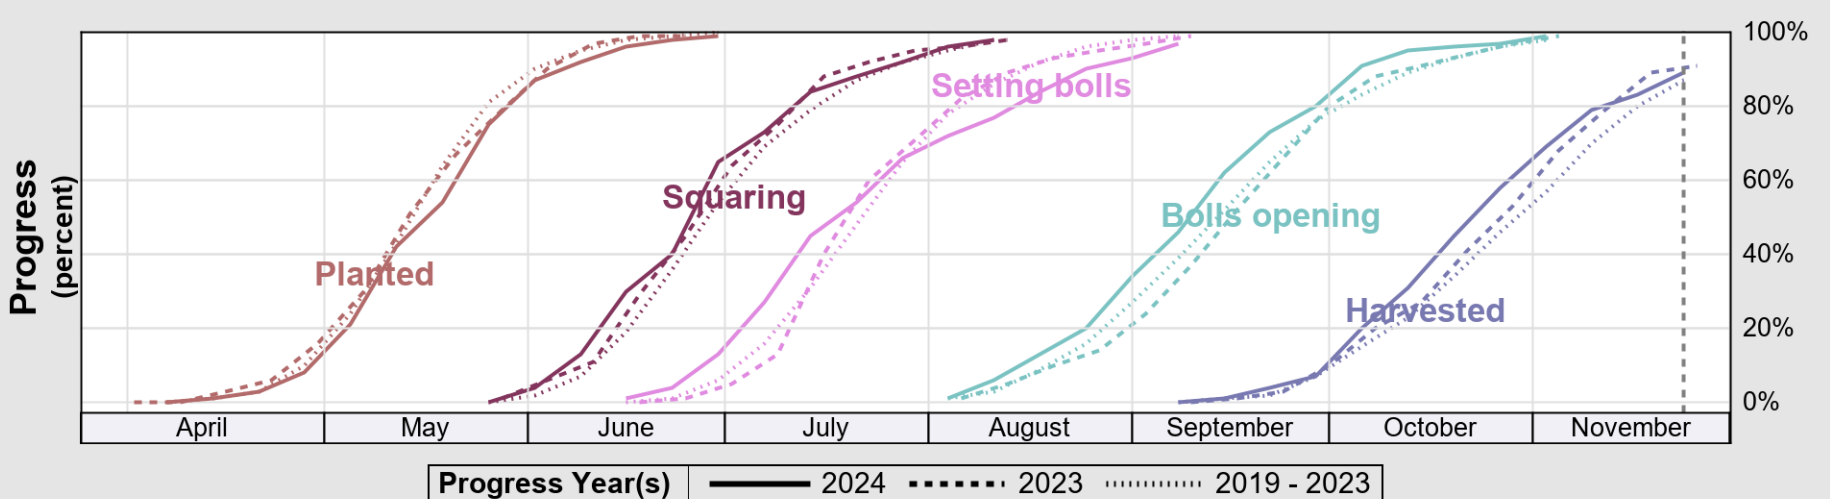

USDA

Crop Progress and Condition: Corn in Alabama , 2024

NASS

Source: National Agricultural Statistics Service (NASS), Crop Progress Report

USDA

Crop Progress and Condition: Cotton in Alabama , 2024

NASS

Source: National Agricultural Statistics Service (NASS), Crop Progress Report

USDA

Crop Progress and Condition: Pasture and Range in Alabama, 2024

NASS

Source: National Agricultural Statistics Service (NASS), Crop Progress Report

USDA

Crop Progress and Condition: Peanuts in Alabama, 2024