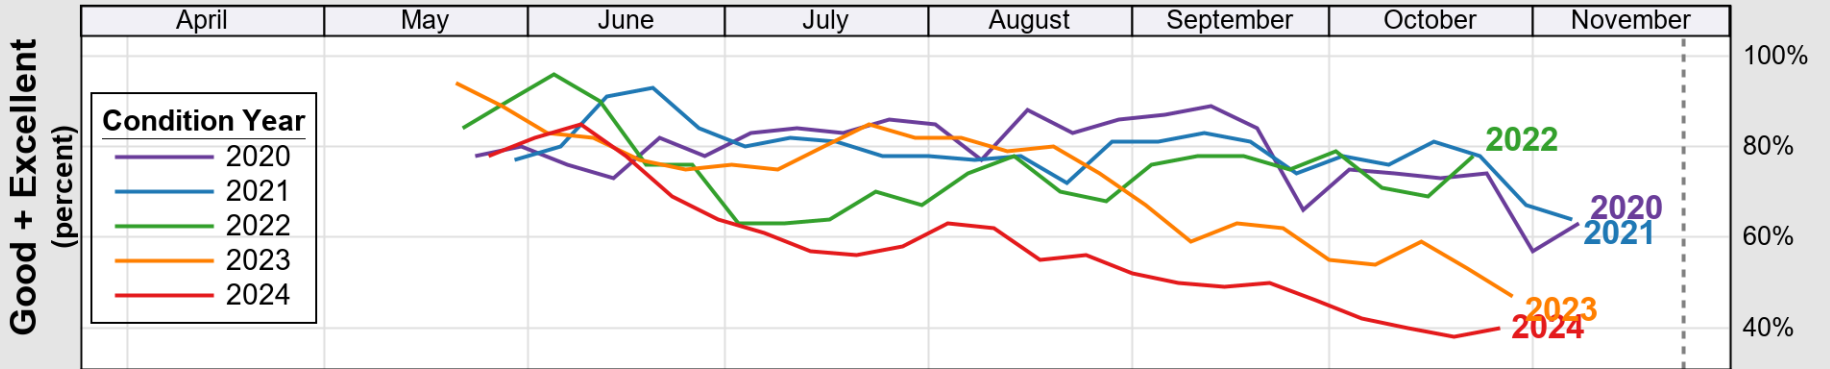

USDA

Crop Progress and Condition: Corn in Alabama , 2024

NASS

Source: National Agricultural Statistics Service (NASS), Crop Progress Report

USDA

Crop Progress and Condition: Cotton in Alabama , 2024

NASS

Source: National Agricultural Statistics Service (NASS), Crop Progress Report