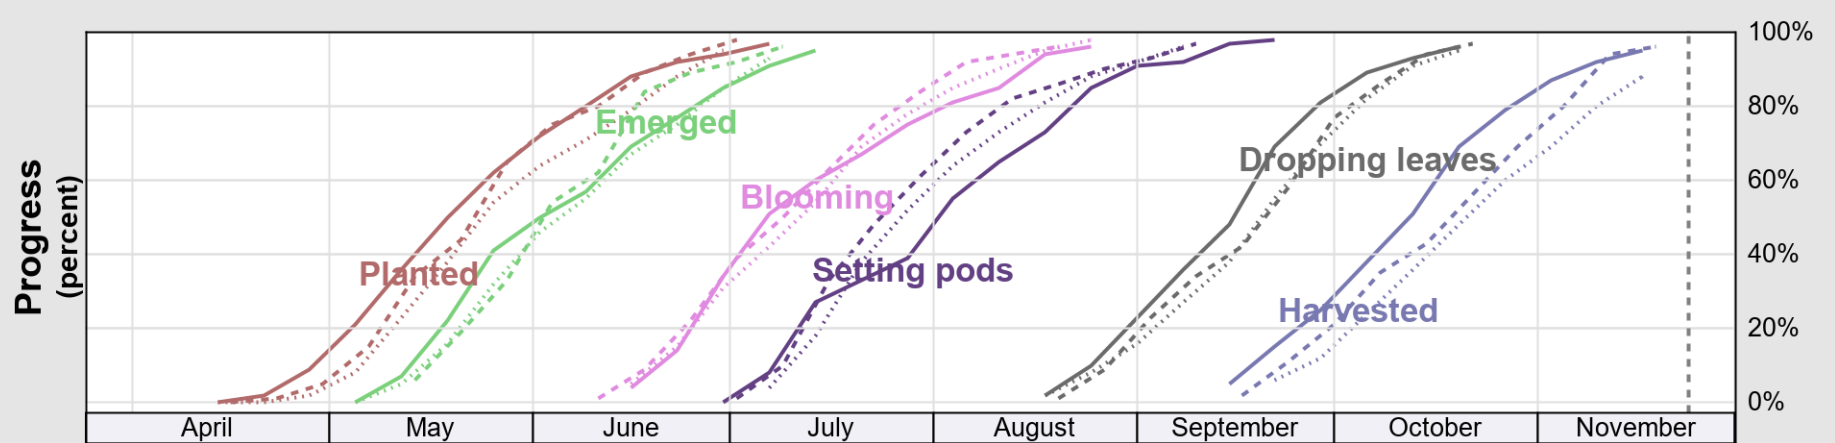

NASS

Source: National Agricultural Statistics Service (NASS), Crop Progress Report

USDA

Crop Progress and Condition: Soybeans in Alabama, 2024

NASS

Progress Year(s) ——— 2024 2023 2019 - 2023

Source: National Agricultural Statistics Service (NASS), Crop Progress Report

USDA

Crop Progress and Condition: Winter Wheat in Alabama, 2024

NASS

Source: National Agricultural Statistics Service (NASS), Crop Progress Report