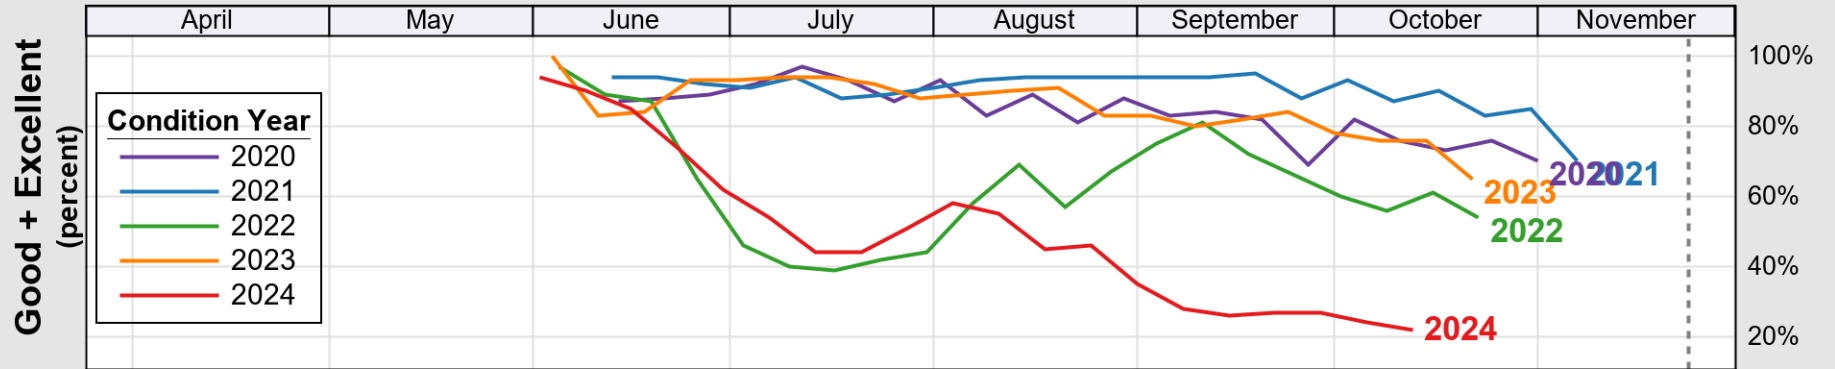

NASS

Source: National Agricultural Statistics Service (NASS), Crop Progress Report

USDA

Crop Progress and Condition: Soybeans in Alabama, 2024

NASS

Progress Year(s) ——— 2024 2023 2019 - 2023

Source: National Agricultural Statistics Service (NASS), Crop Progress Report