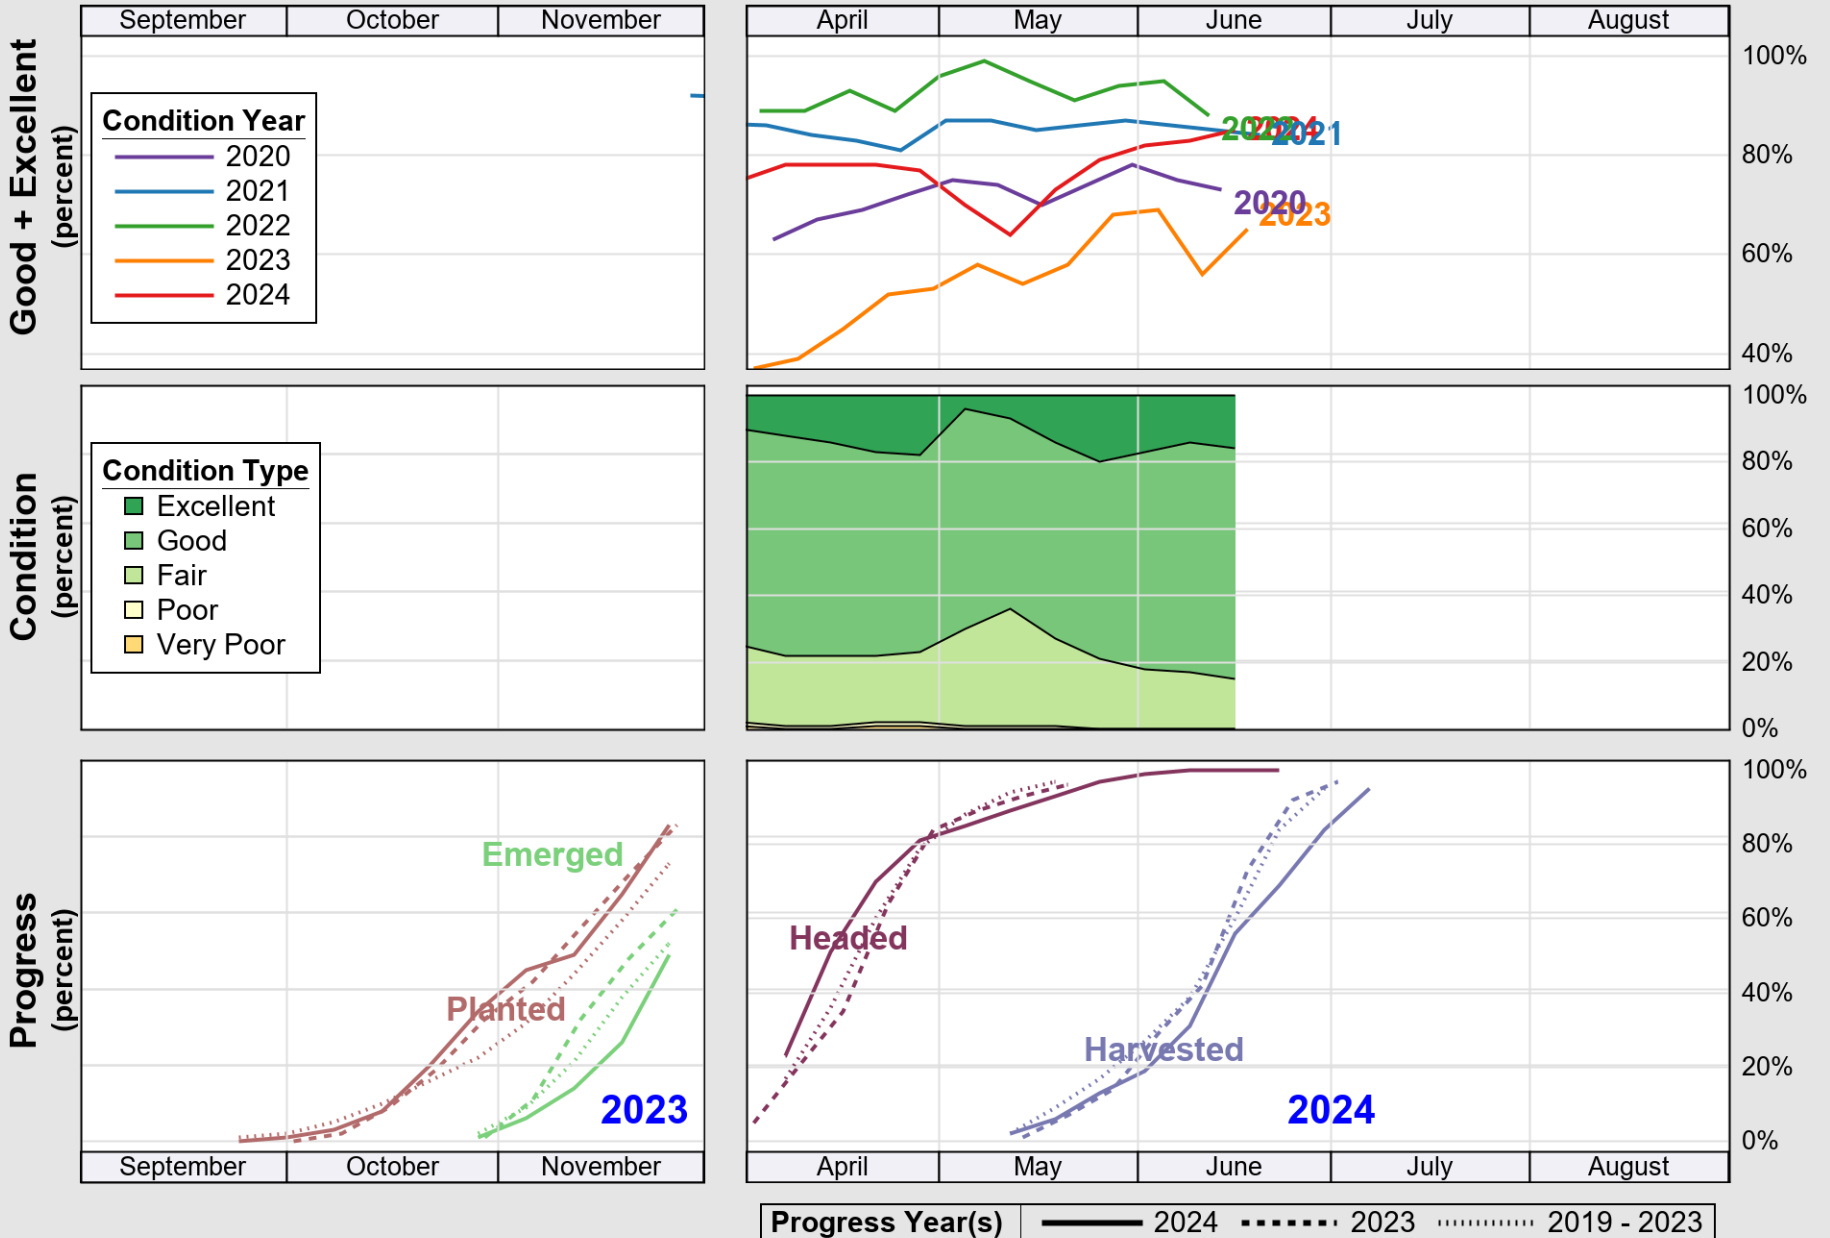

USDA

Crop Progress and Condition: Corn in Alabama , 2024

NASS

Source: National Agricultural Statistics Service (NASS), Crop Progress Report

USDA

Crop Progress and Condition: Cotton in Alabama , 2024

NASS

Source: National Agricultural Statistics Service (NASS), Crop Progress Report

USDA

Crop Progress and Condition: Pasture and Range in Alabama, 2024

NASS

Source: National Agricultural Statistics Service (NASS), Crop Progress Report

USDA

Crop Progress and Condition: Peanuts in Alabama, 2024

NASS

Source: National Agricultural Statistics Service (NASS), Crop Progress Report

USDA

Crop Progress and Condition: Soybeans in Alabama, 2024

NASS

Progress Year(s) ——— 2024 2023 2019 - 2023

Source: National Agricultural Statistics Service (NASS), Crop Progress Report

USDA

Crop Progress and Condition: Winter Wheat in Alabama, 2024

NASS

Source: National Agricultural Statistics Service (NASS), Crop Progress Report