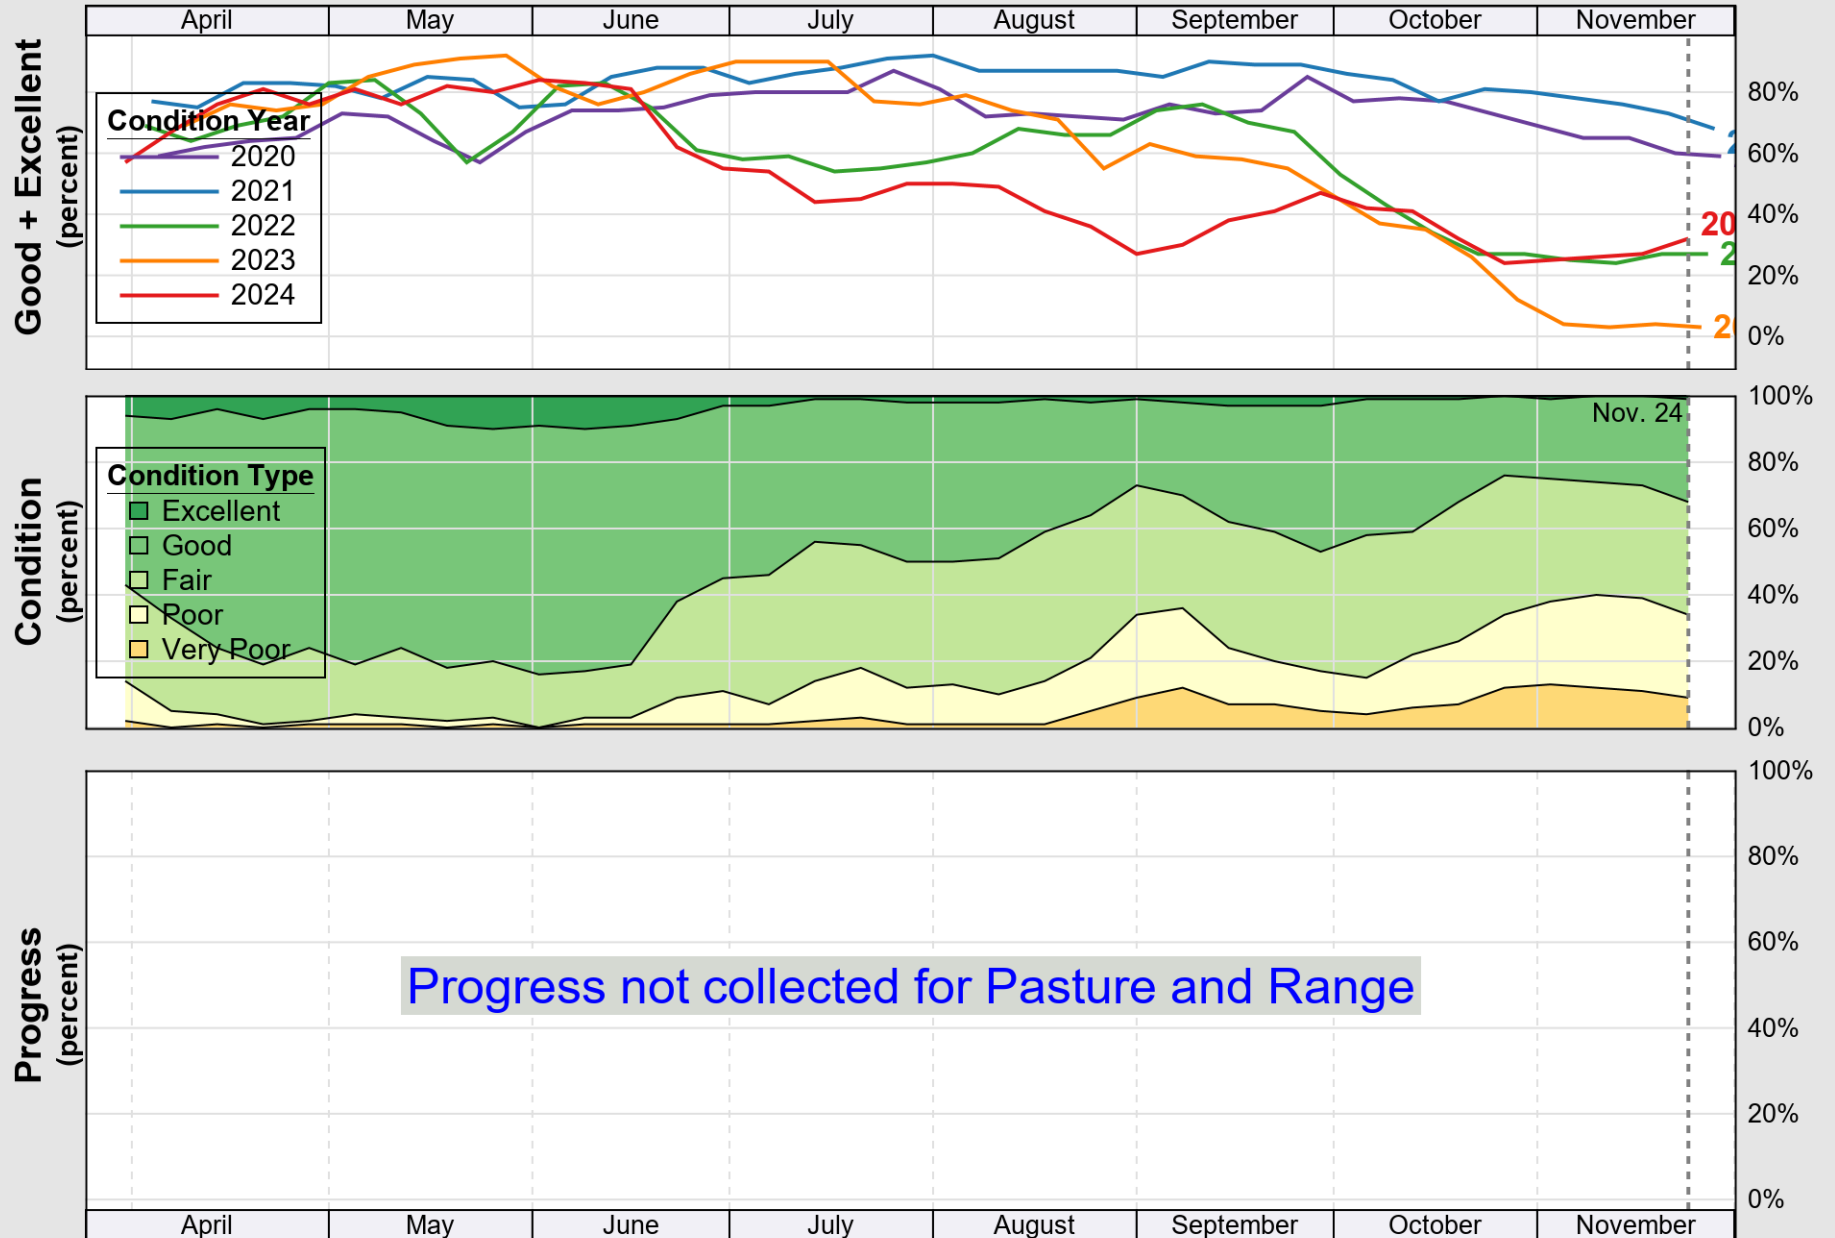

USDA

Crop Progress and Condition: Corn in Alabama , 2024

NASS

Source: National Agricultural Statistics Service (NASS), Crop Progress Report

USDA

Crop Progress and Condition: Cotton in Alabama , 2024

NASS

Source: National Agricultural Statistics Service (NASS), Crop Progress Report

USDA

Crop Progress and Condition: Pasture and Range in Alabama, 2024

NASS

Source: National Agricultural Statistics Service (NASS), Crop Progress Report

USDA

Crop Progress and Condition: Peanuts in Alabama, 2024

NASS

Source: National Agricultural Statistics Service (NASS), Crop Progress Report

USDA

Crop Progress and Condition: Soybeans in Alabama, 2024

NASS

Progress Year(s) ——— 2024 2023 2019 - 2023

Source: National Agricultural Statistics Service (NASS), Crop Progress Report