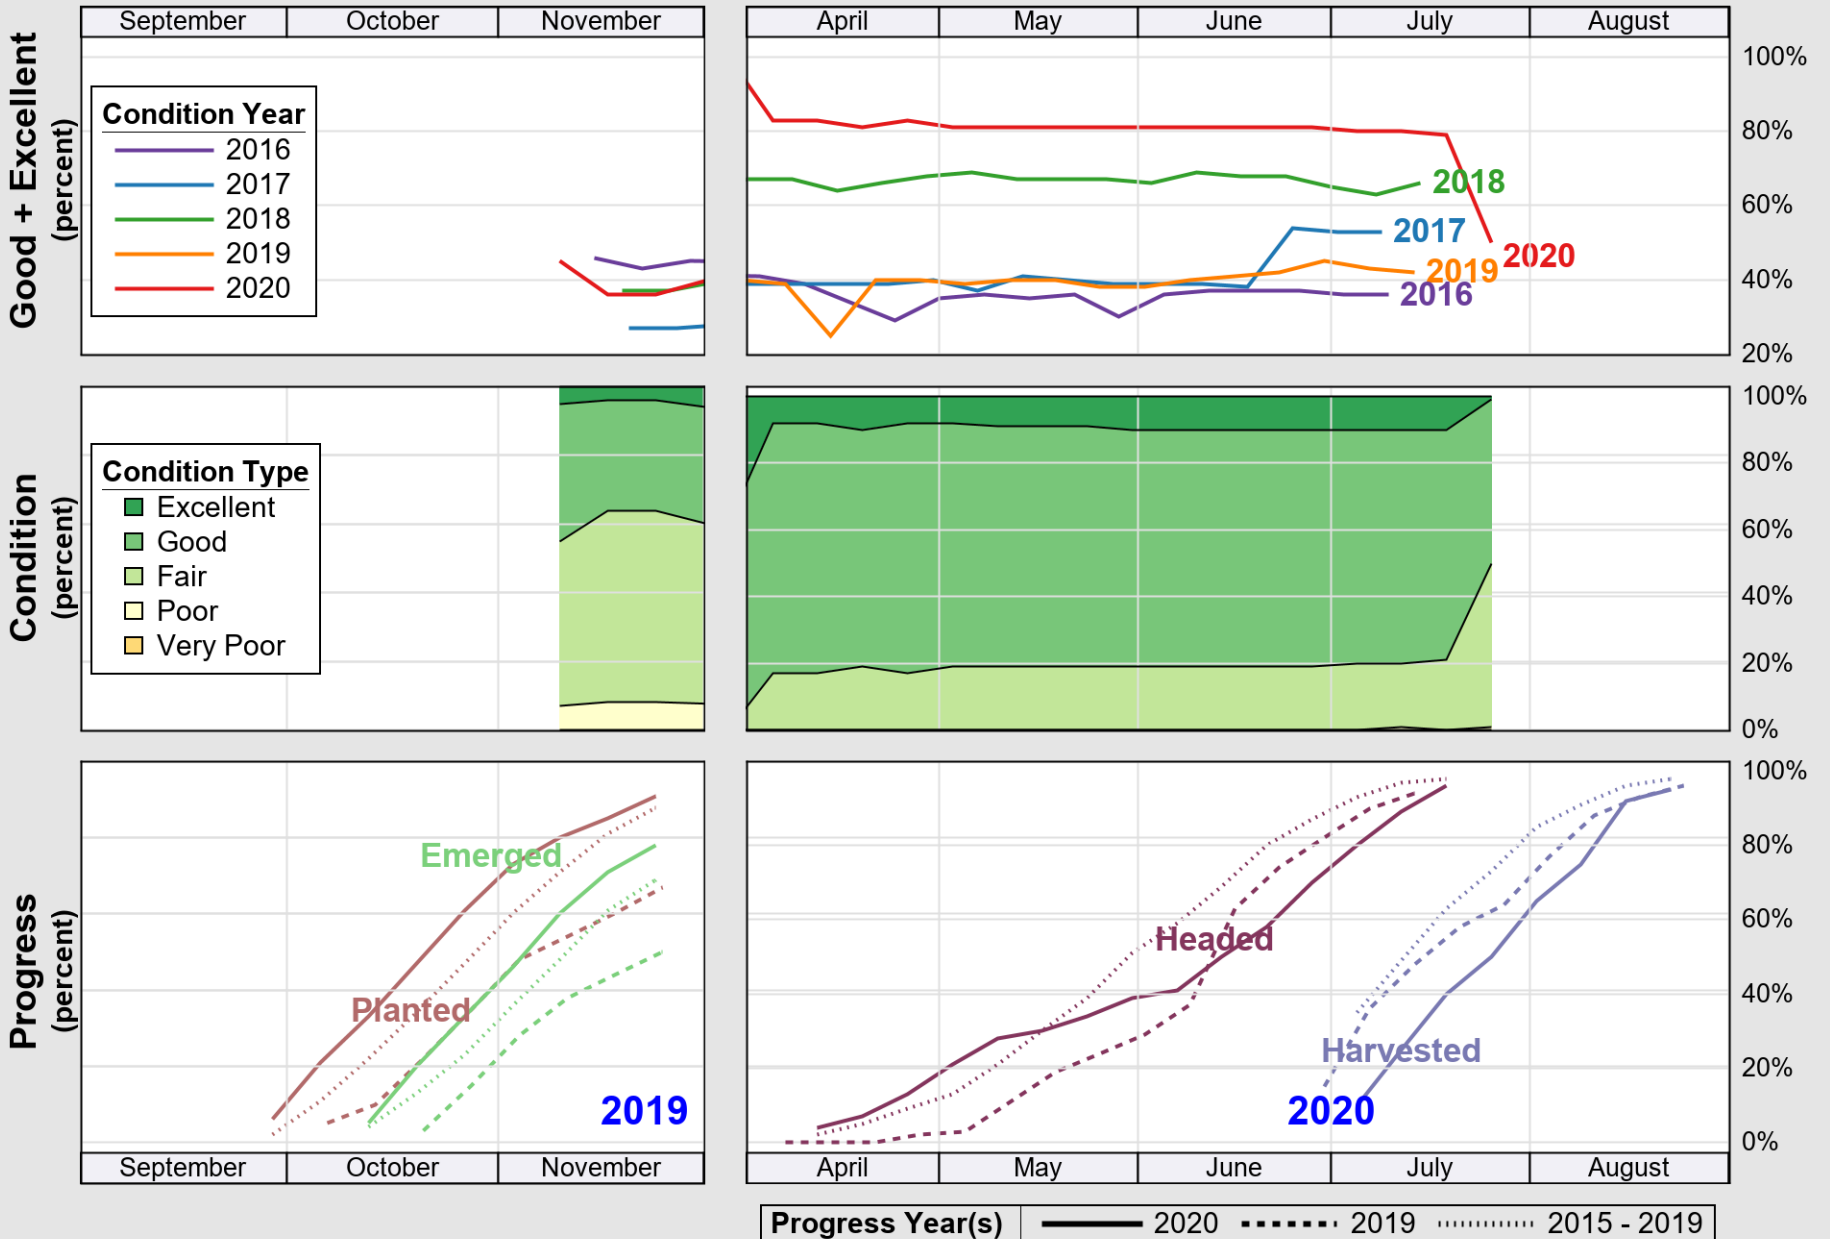

USDA

Crop Progress and Condition: Corn in West Virginia , 2020

NASS

Source: National Agricultural Statistics Service (NASS), Crop Progress Report

USDA

Crop Progress and Condition: Pasture and Range in West Virginia , 2020

NASS

Source: National Agricultural Statistics Service (NASS), Crop Progress Report

USDA

Crop Progress and Condition: Soybeans in West Virginia , 2020

NASS

Source: National Agricultural Statistics Service (NASS), Crop Progress Report

USDA

Crop Progress and Condition: Winter Wheat in West Virginia, 2020

NASS

Source: National Agricultural Statistics Service (NASS), Crop Progress Report