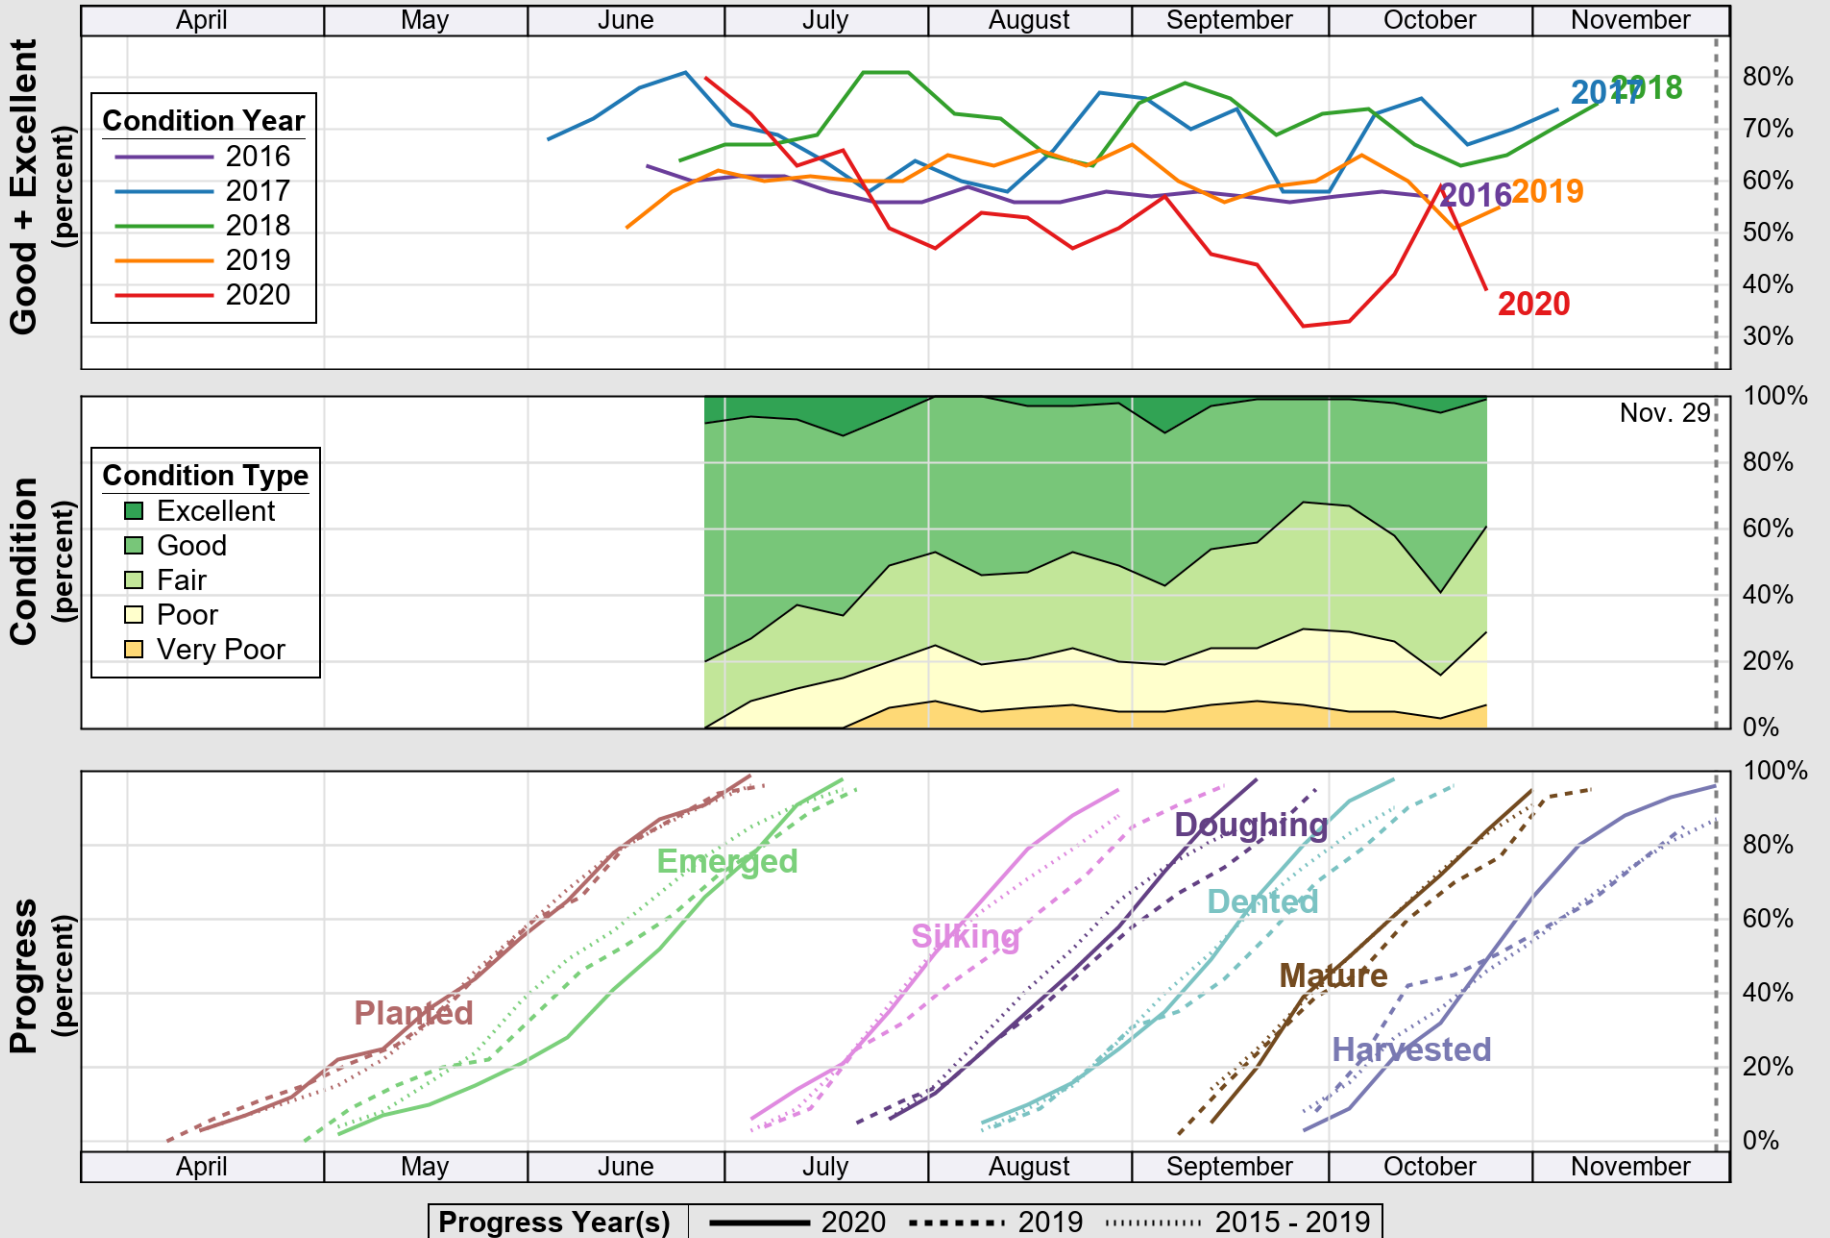

USDA

Crop Progress and Condition: Corn in West Virginia , 2020

NASS

Source: National Agricultural Statistics Service (NASS), Crop Progress Report

USDA

Crop Progress and Condition: Pasture and Range in West Virginia , 2020

NASS

Source: National Agricultural Statistics Service (NASS), Crop Progress Report

USDA

Crop Progress and Condition: Soybeans in West Virginia , 2020

NASS

Source: National Agricultural Statistics Service (NASS), Crop Progress Report

USDA

Crop Progress and Condition: Winter Wheat in West Virginia, 2020

NASS

Source: National Agricultural Statistics Service (NASS), Crop Progress Report