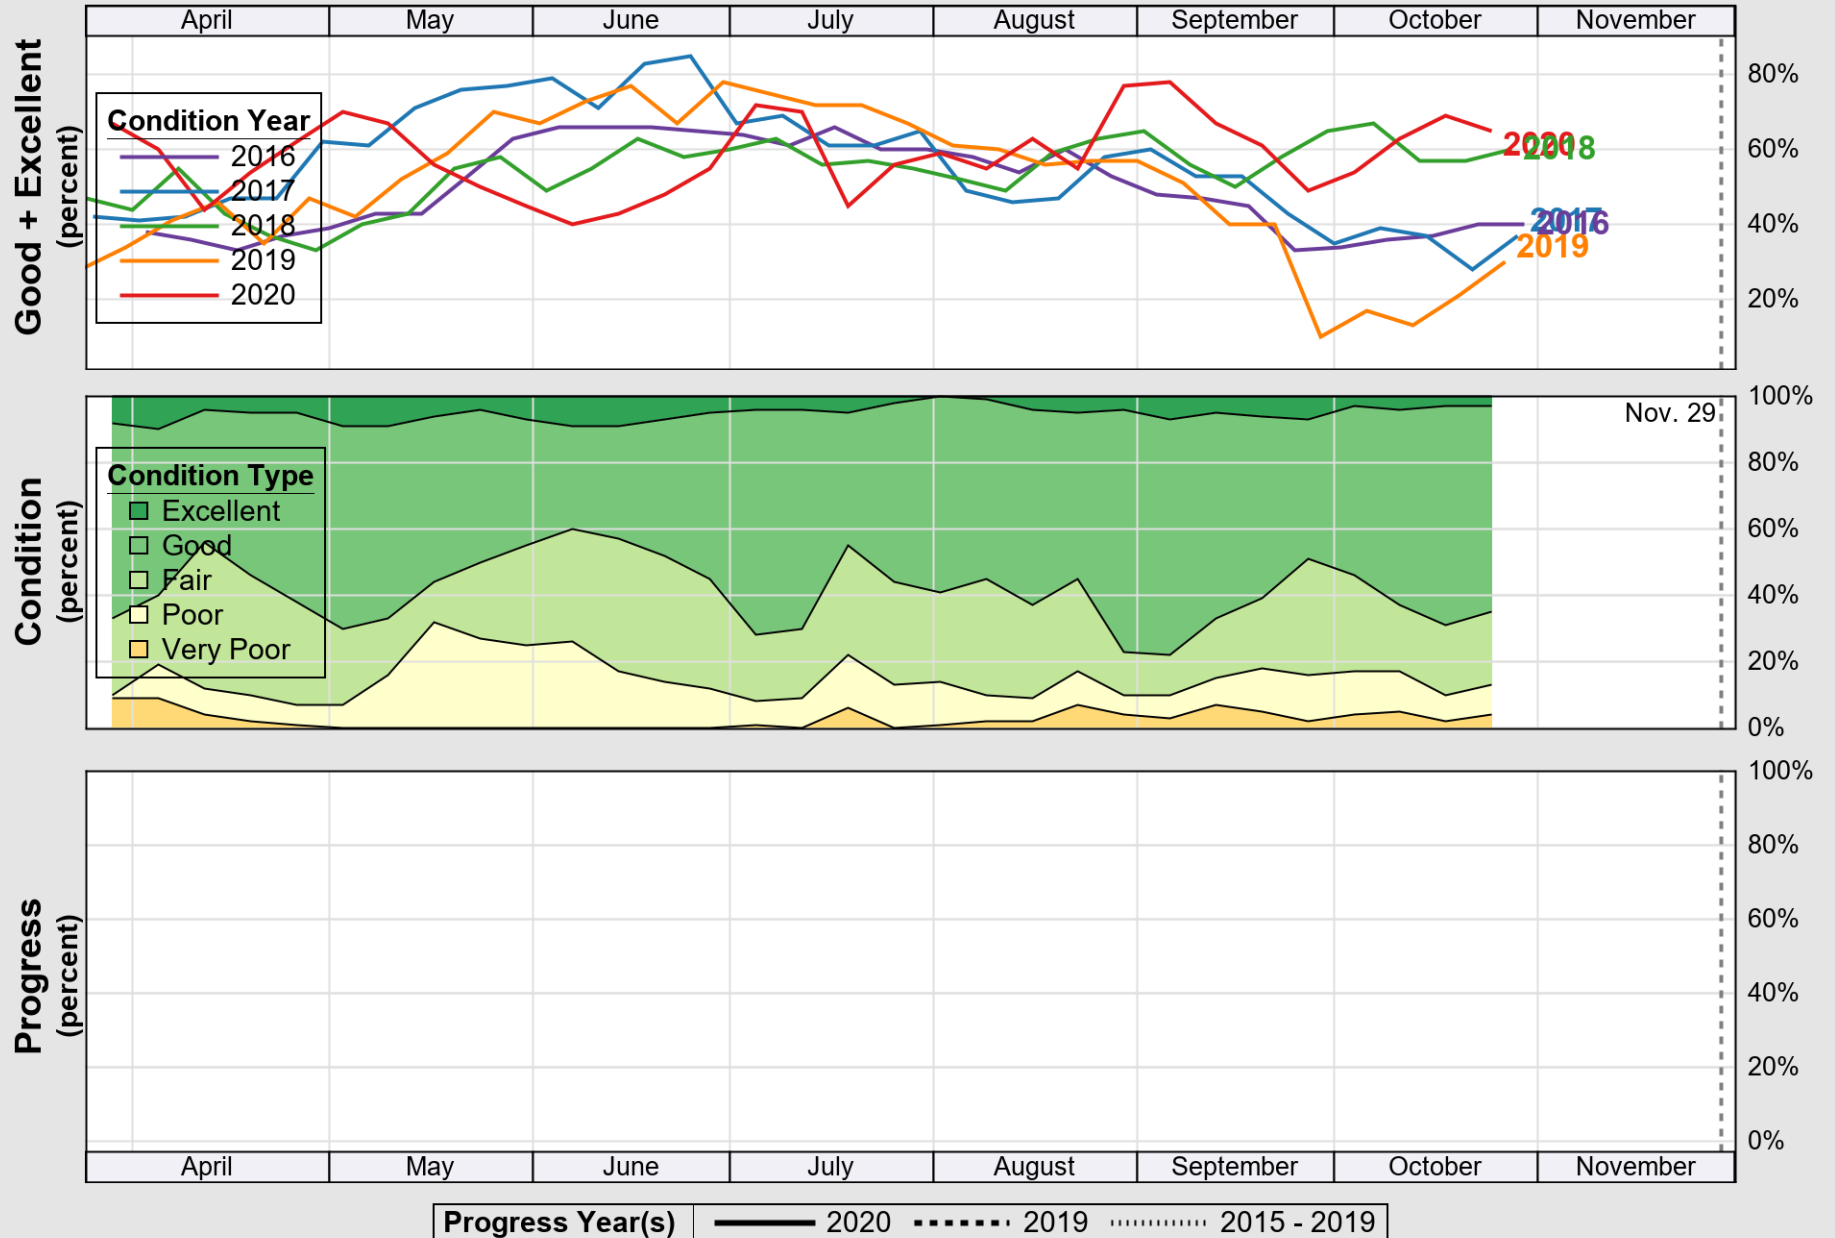

USDA

Crop Progress and Condition: Corn in West Virginia , 2020

NASS

Source: National Agricultural Statistics Service (NASS), Crop Progress Report

USDA

Crop Progress and Condition: Pasture and Range in West Virginia , 2020

NASS

Source: National Agricultural Statistics Service (NASS), Crop Progress Report

USDA

Crop Progress and Condition: Soybeans in West Virginia , 2020

NASS

Source: National Agricultural Statistics Service (NASS), Crop Progress Report

USDA

Crop Progress and Condition: Winter Wheat in West Virginia, 2020

NASS

Source: National Agricultural Statistics Service (NASS), Crop Progress Report