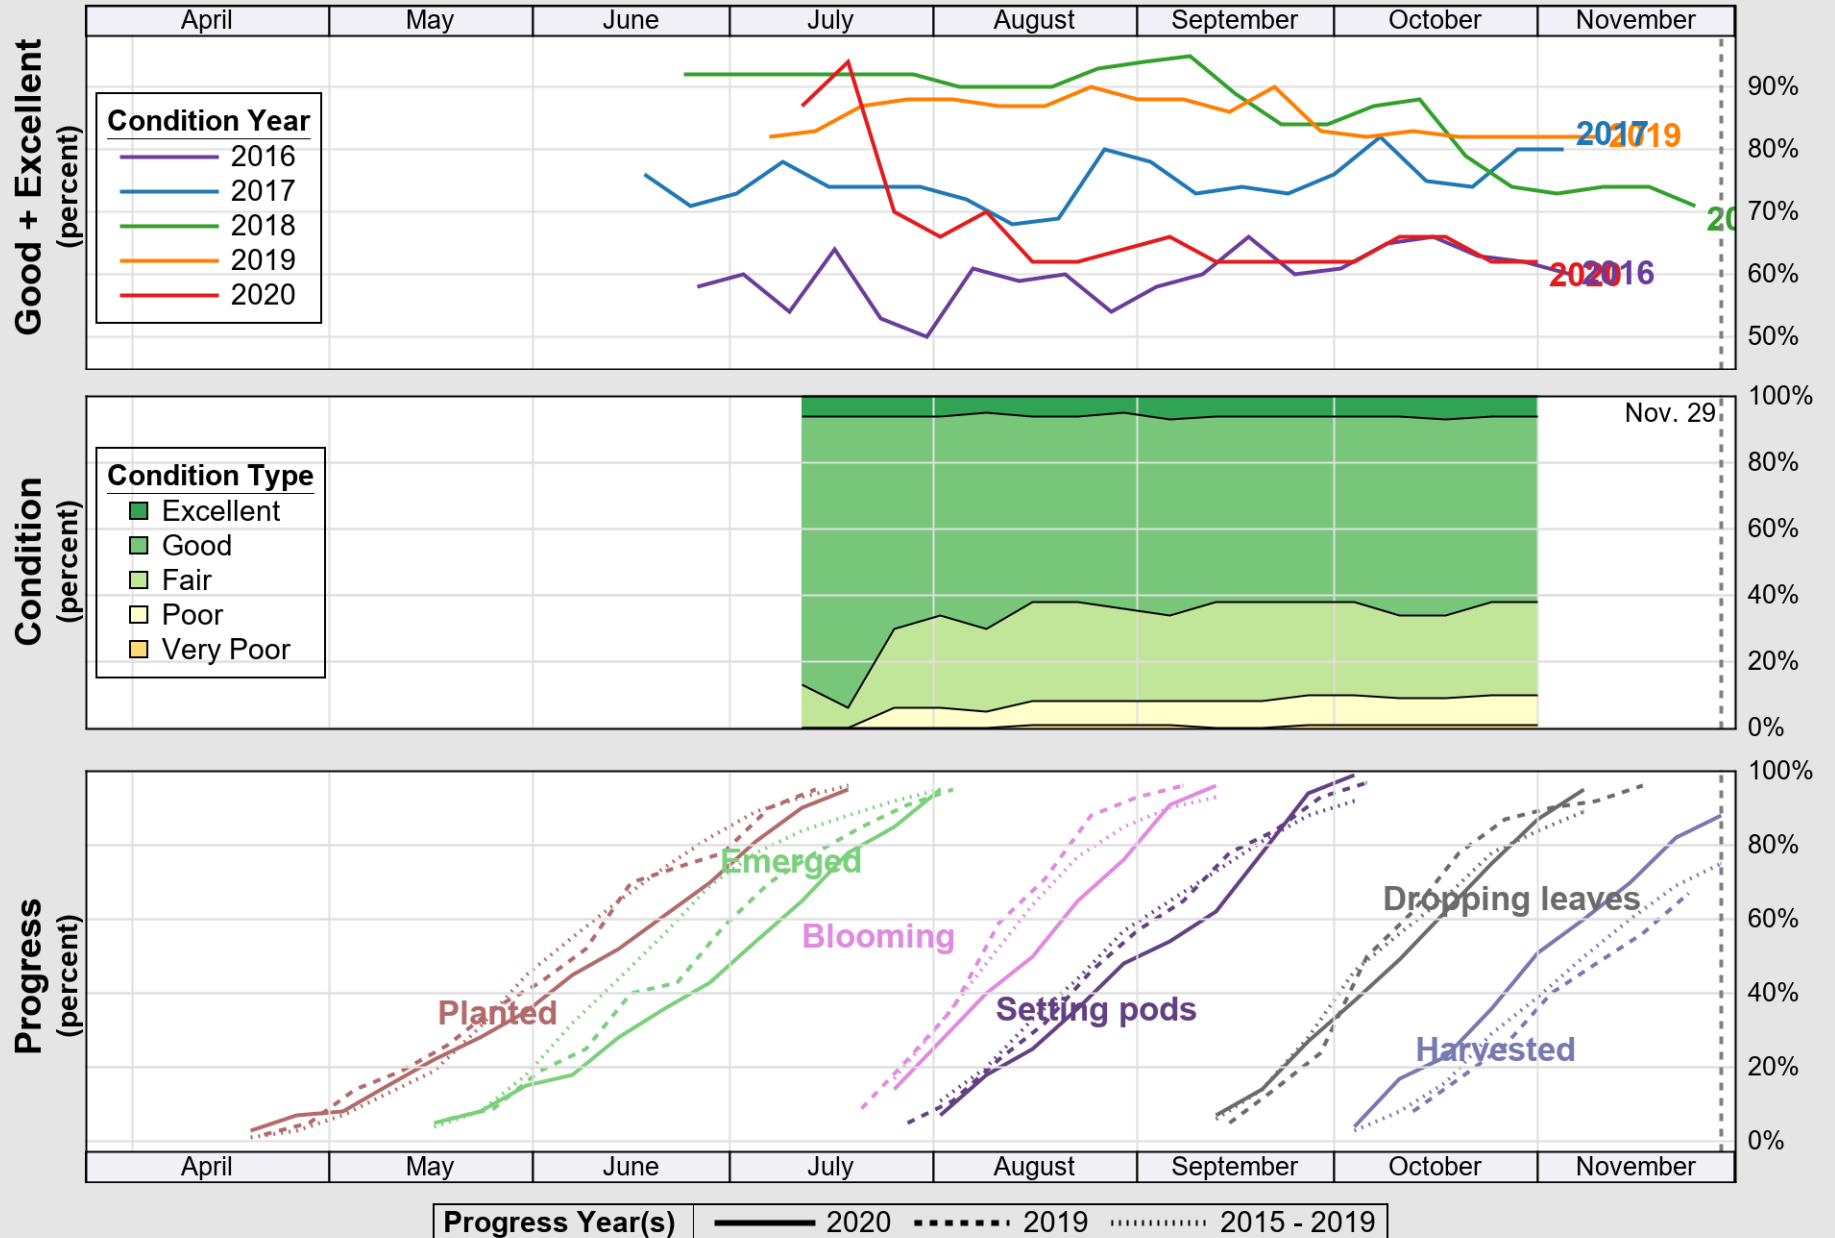

USDA

Crop Progress and Condition: Corn in West Virginia , 2020

NASS

Source: National Agricultural Statistics Service (NASS), Crop Progress Report

USDA

Crop Progress and Condition: Pasture and Range in West Virginia , 2020

NASS

Source: National Agricultural Statistics Service (NASS), Crop Progress Report

USDA

Crop Progress and Condition: Soybeans in West Virginia , 2020

NASS

Source: National Agricultural Statistics Service (NASS), Crop Progress Report

USDA

Crop Progress and Condition: Winter Wheat in West Virginia, 2020

NASS

Source: National Agricultural Statistics Service (NASS), Crop Progress Report