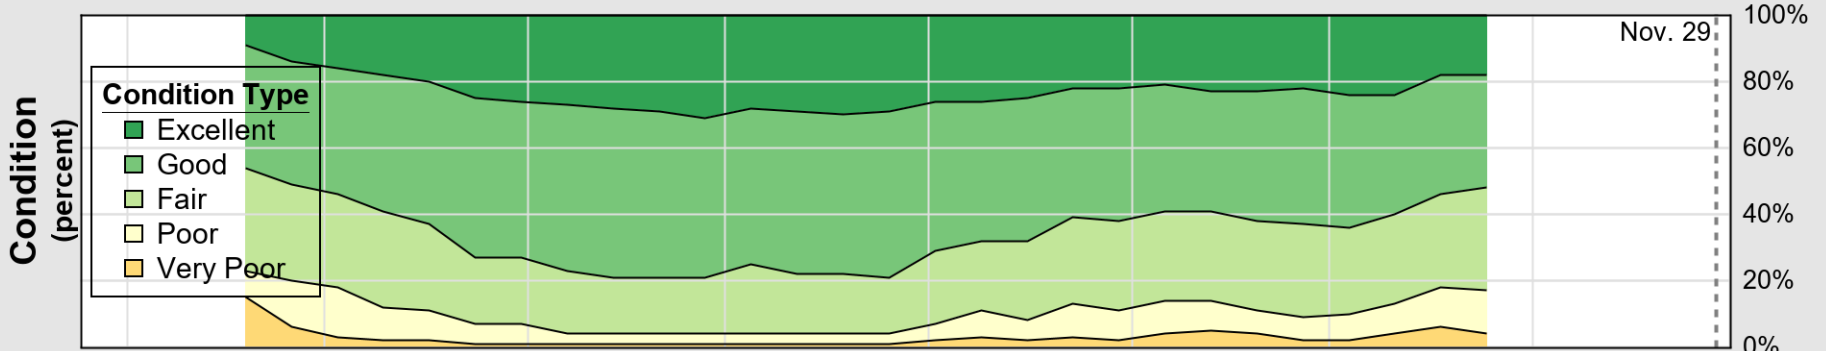

USDA

Crop Progress and Condition: Pasture and Range in Wisconsin , 2020

NASS

Progress Year(s) ——— 2020 ..... 2019 - - - - - 2015 - 2019

Source: National Agricultural Statistics Service (NASS), Crop Progress Report