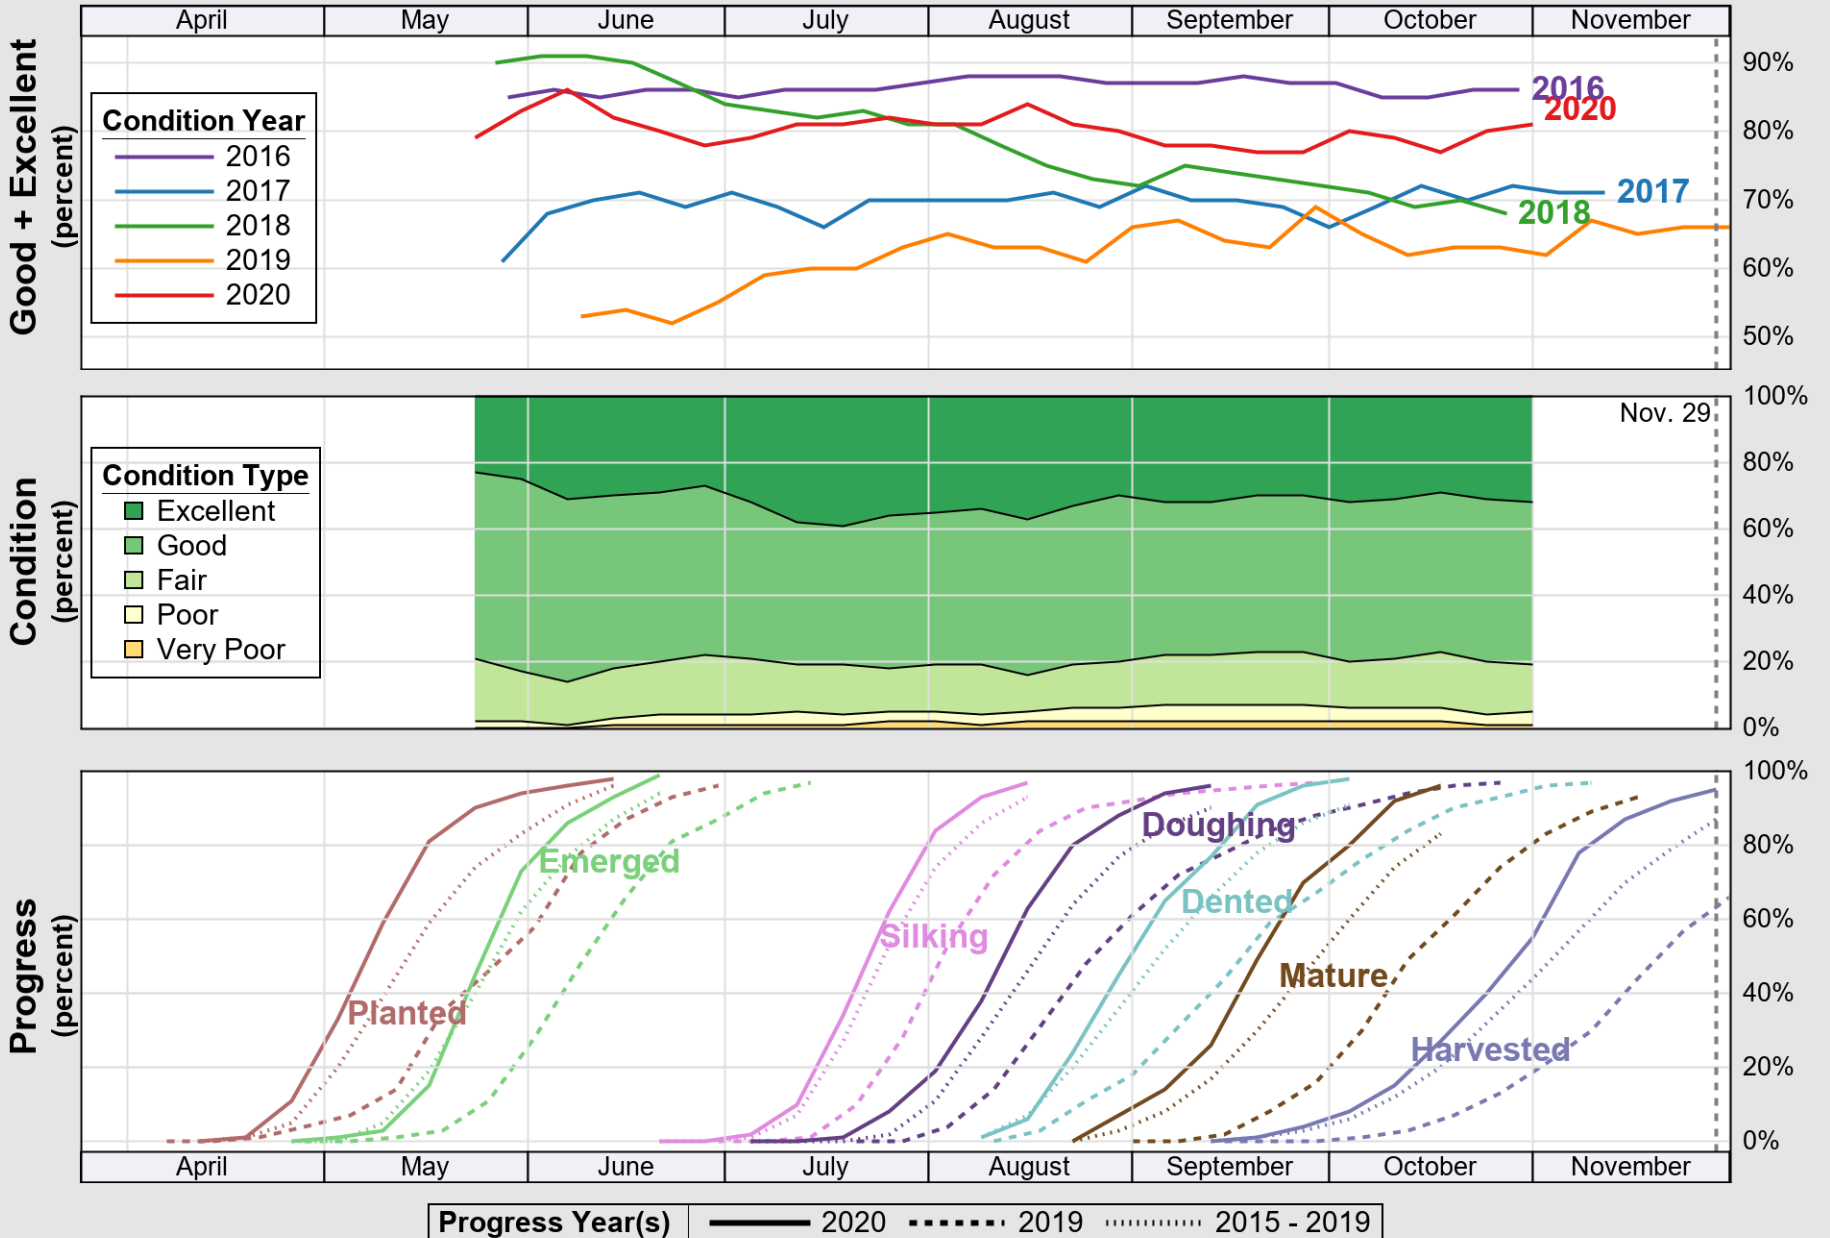

USDA

Crop Progress and Condition: Corn in Wisconsin , 2020

NASS

Source: National Agricultural Statistics Service (NASS), Crop Progress Report

USDA

Crop Progress and Condition: Oats in Wisconsin , 2020

NASS

Progress Year(s) ——— 2020 2019 2015 - 2019

Source: National Agricultural Statistics Service (NASS), Crop Progress Report

USDA

Crop Progress and Condition: Pasture and Range in Wisconsin , 2020

NASS

Progress Year(s) ——— 2020 2019 - - - - - 2015 - 2019

Source: National Agricultural Statistics Service (NASS), Crop Progress Report

USDA

Crop Progress and Condition: Soybeans in Wisconsin , 2020

NASS

Source: National Agricultural Statistics Service (NASS), Crop Progress Report