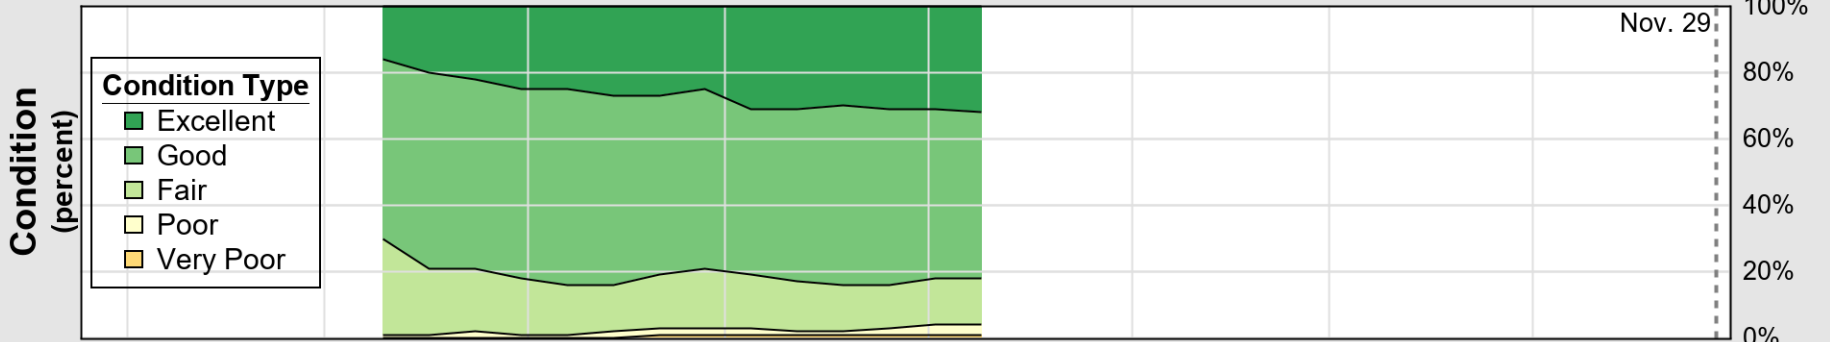

USDA

Crop Progress and Condition: Corn in Wisconsin , 2020

NASS

Source: National Agricultural Statistics Service (NASS), Crop Progress Report

USDA

Crop Progress and Condition: Oats in Wisconsin , 2020

NASS

Progress Year(s) ——— 2020 2019 2015 - 2019