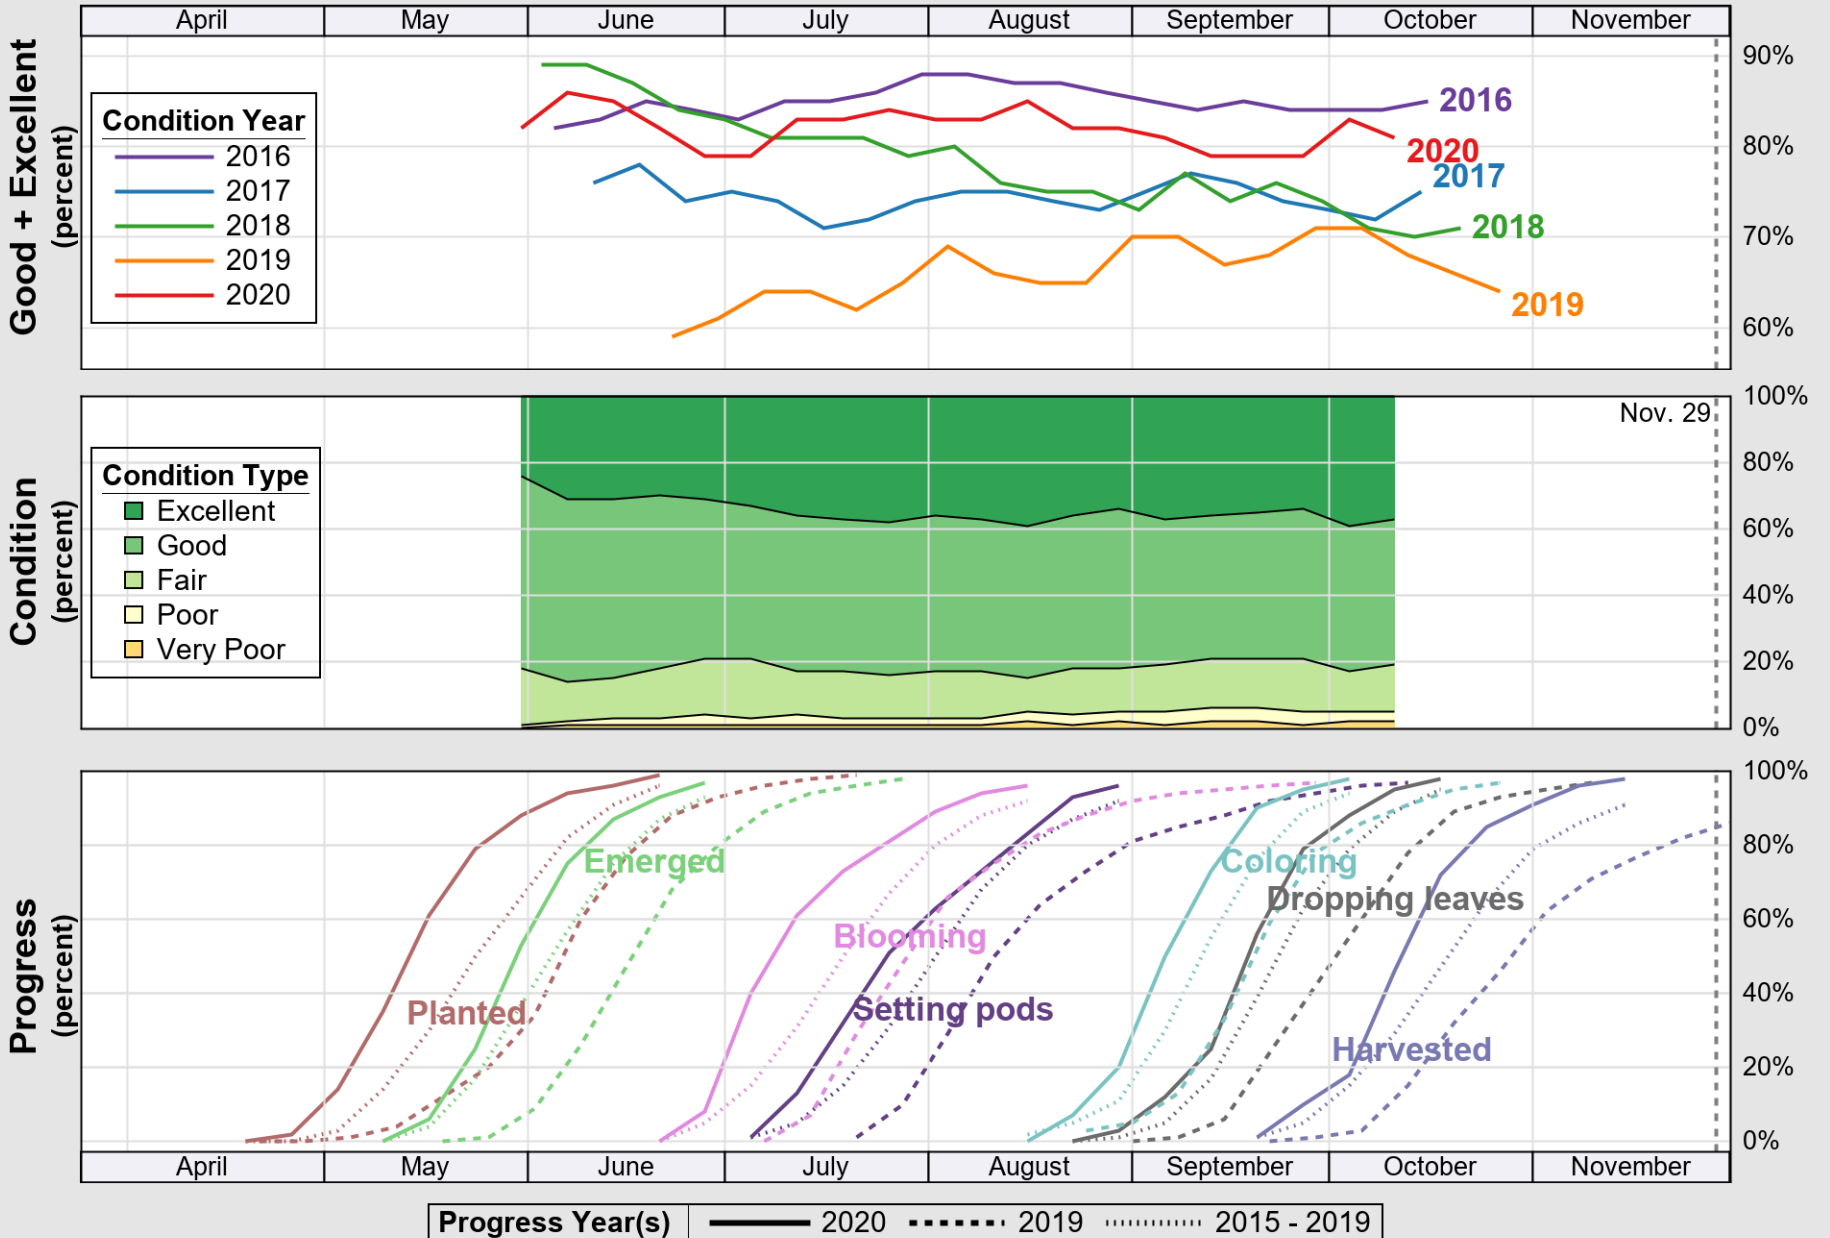

USDA

Crop Progress and Condition: Corn in Wisconsin , 2020

NASS

Source: National Agricultural Statistics Service (NASS), Crop Progress Report

USDA

Crop Progress and Condition: Oats in Wisconsin , 2020

NASS

Progress Year(s) ——— 2020 2019 2015 - 2019

Source: National Agricultural Statistics Service (NASS), Crop Progress Report

USDA

Crop Progress and Condition: Pasture and Range in Wisconsin , 2020

NASS

Progress Year(s) ——— 2020 2019 - - - - - 2015 - 2019

Source: National Agricultural Statistics Service (NASS), Crop Progress Report

USDA

Crop Progress and Condition: Soybeans in Wisconsin , 2020

NASS

Source: National Agricultural Statistics Service (NASS), Crop Progress Report

USDA

Crop Progress and Condition: Winter Wheat in Wisconsin , 2020

NASS

Source: National Agricultural Statistics Service (NASS), Crop Progress Report