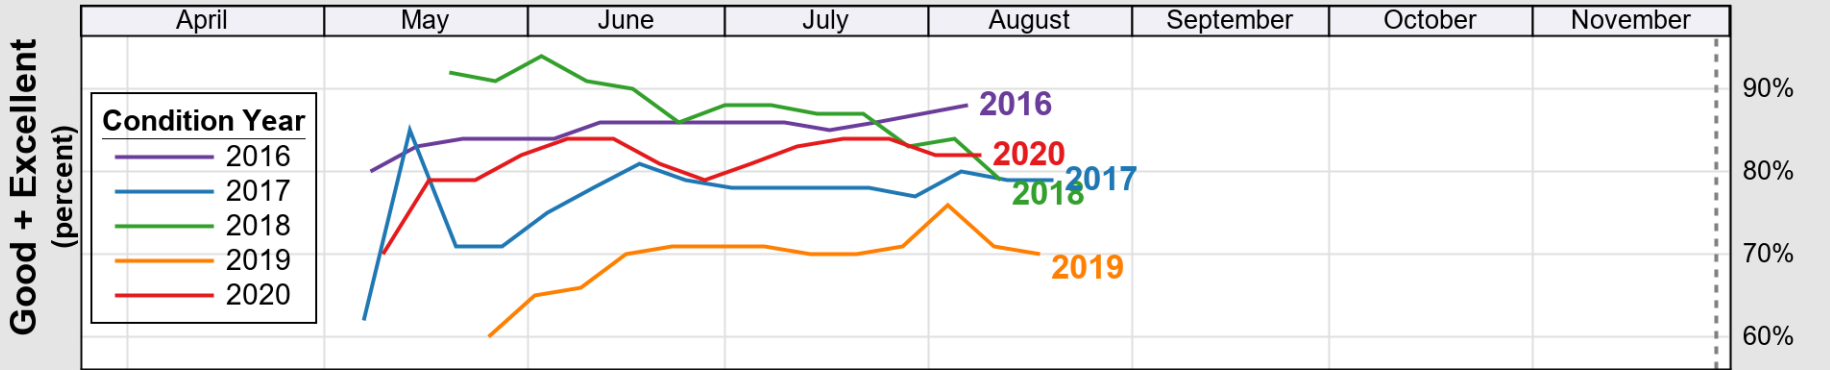

USDA

Crop Progress and Condition: Corn in Wisconsin , 2020

NASS

Source: National Agricultural Statistics Service (NASS), Crop Progress Report

USDA

Crop Progress and Condition: Oats in Wisconsin , 2020

NASS

Progress Year(s) ——— 2020 2019 2015 - 2019