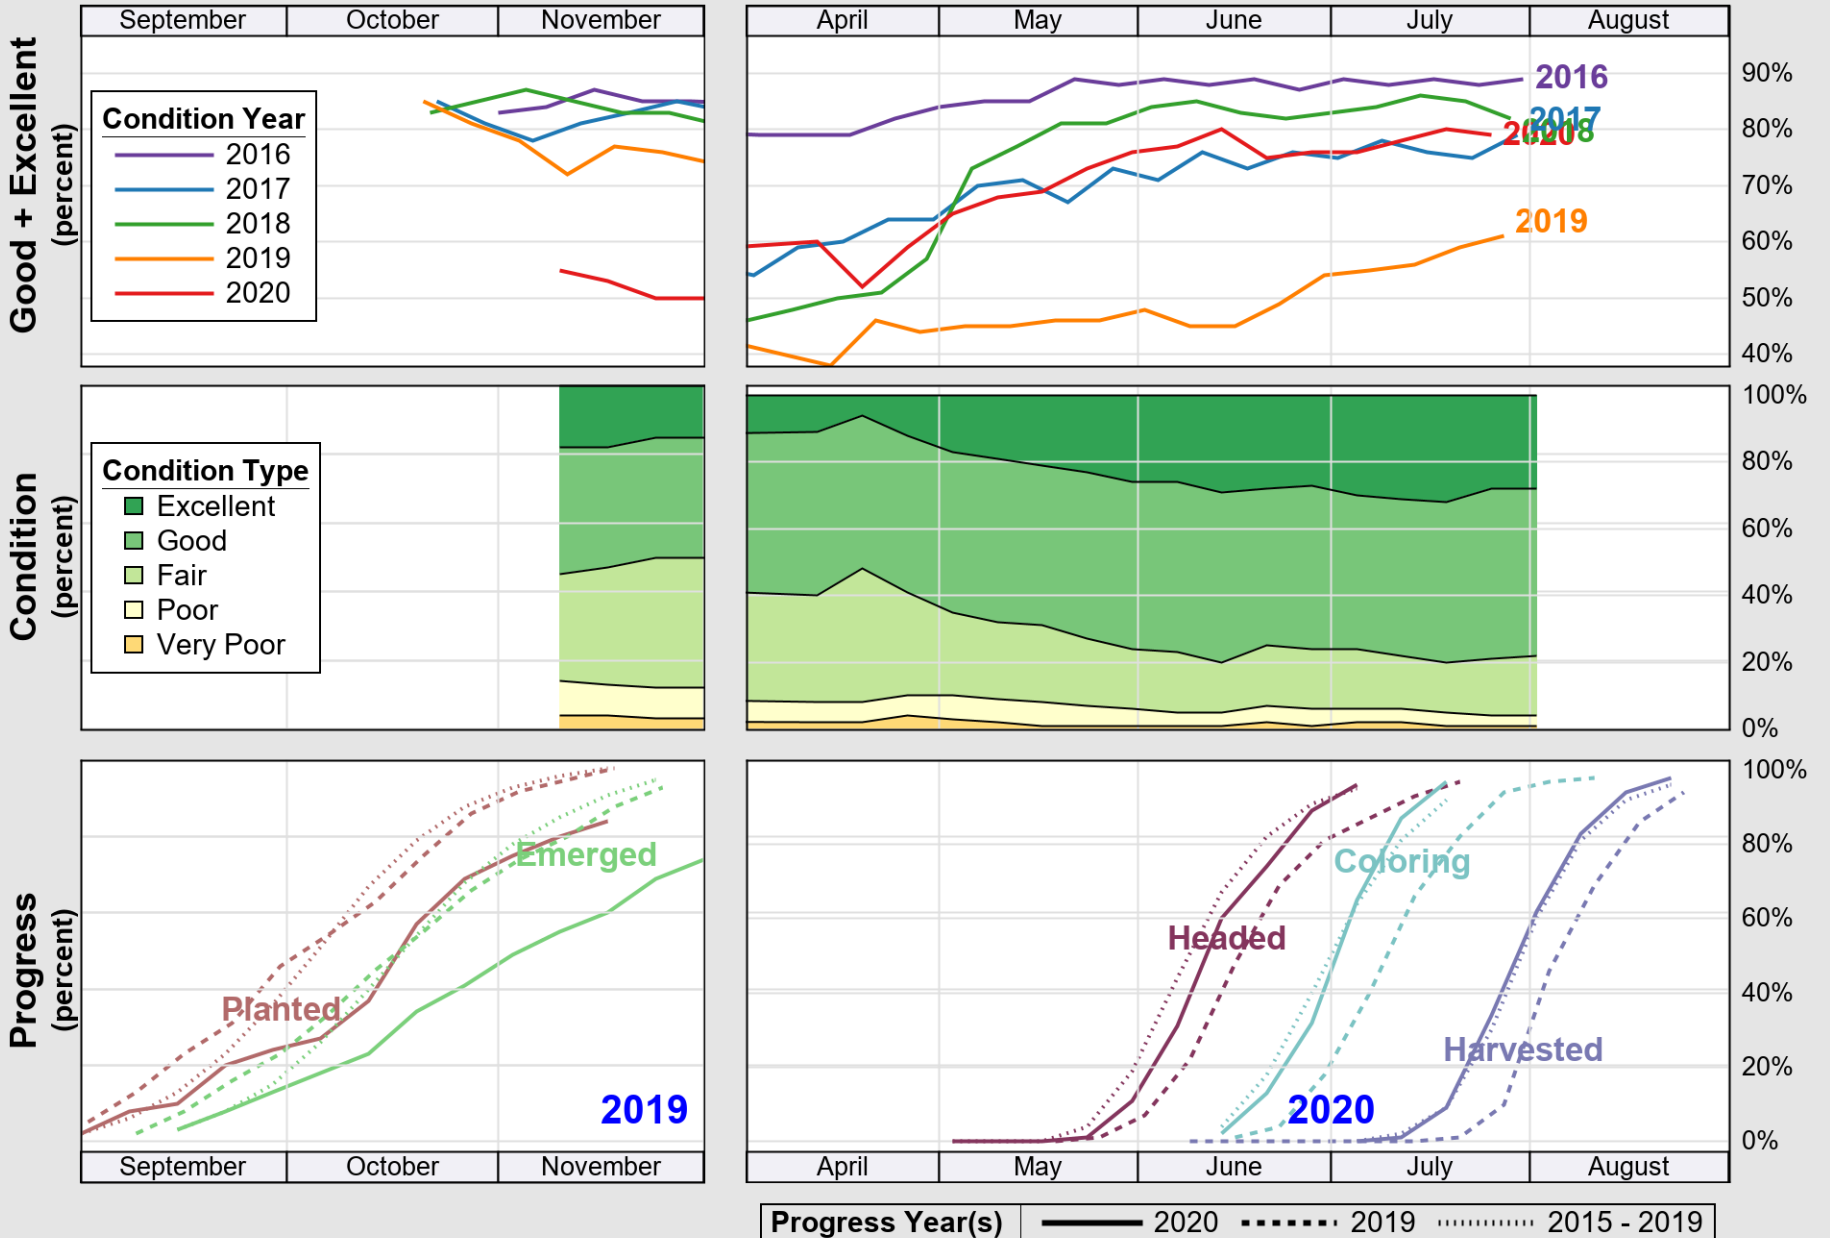

USDA

Crop Progress and Condition: Corn in Wisconsin , 2020

NASS

Source: National Agricultural Statistics Service (NASS), Crop Progress Report

USDA

Crop Progress and Condition: Oats in Wisconsin , 2020

NASS

Progress Year(s) ——— 2020 2019 2015 - 2019

Source: National Agricultural Statistics Service (NASS), Crop Progress Report

USDA

Crop Progress and Condition: Pasture and Range in Wisconsin , 2020

NASS

Progress Year(s) ——— 2020 2019 - - - - - 2015 - 2019

Source: National Agricultural Statistics Service (NASS), Crop Progress Report

USDA

Crop Progress and Condition: Soybeans in Wisconsin , 2020

NASS

Source: National Agricultural Statistics Service (NASS), Crop Progress Report

USDA

Crop Progress and Condition: Winter Wheat in Wisconsin , 2020

NASS

Source: National Agricultural Statistics Service (NASS), Crop Progress Report