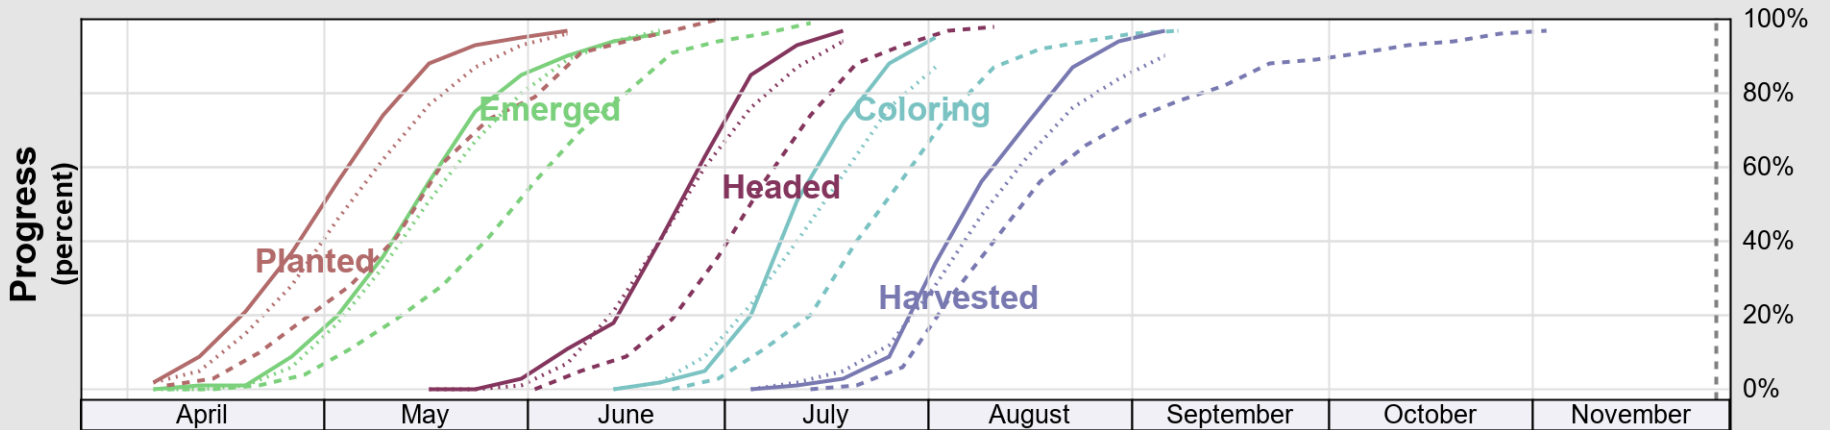

USDA

Crop Progress and Condition: Corn in Wisconsin , 2020

NASS

Source: National Agricultural Statistics Service (NASS), Crop Progress Report

USDA

Crop Progress and Condition: Oats in Wisconsin , 2020

NASS

Progress Year(s) ——— 2020 2019 2015 - 2019

Source: National Agricultural Statistics Service (NASS), Crop Progress Report

USDA

Crop Progress and Condition: Pasture and Range in Wisconsin , 2020

NASS

Progress Year(s) ——— 2020 2019 - - - - - 2015 - 2019