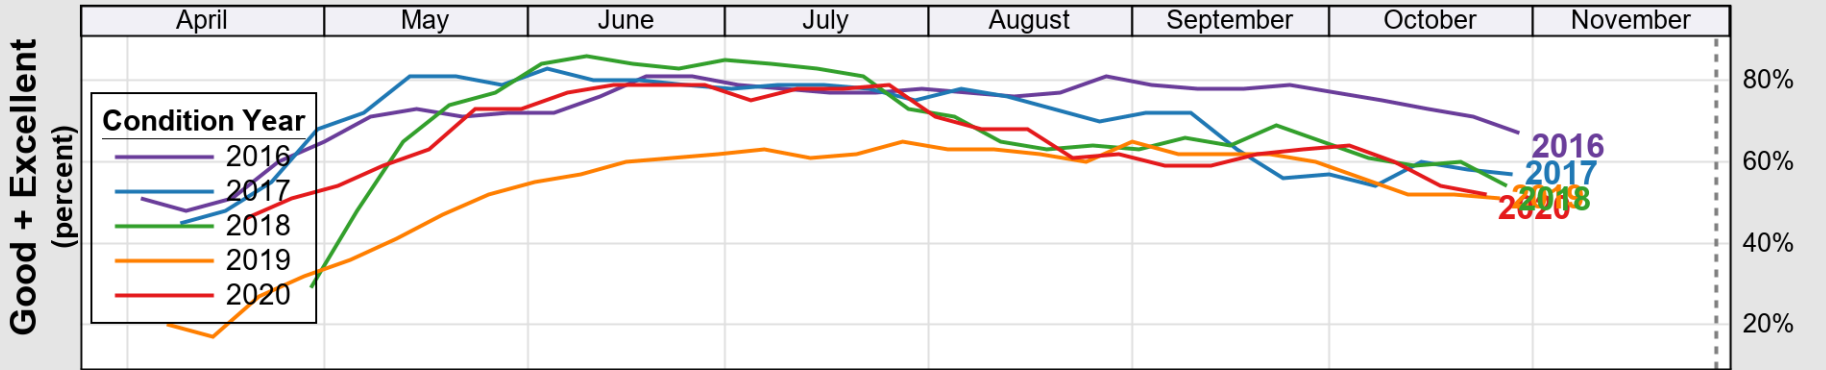

USDA

Crop Progress and Condition: Corn in Wisconsin , 2020

NASS

Source: National Agricultural Statistics Service (NASS), Crop Progress Report

USDA

Crop Progress and Condition: Oats in Wisconsin , 2020

NASS

Progress Year(s) ——— 2020 2019 2015 - 2019

Source: National Agricultural Statistics Service (NASS), Crop Progress Report

USDA

Crop Progress and Condition: Pasture and Range in Wisconsin , 2020

NASS

Progress Year(s) ——— 2020 2019 - - - - - 2015 - 2019