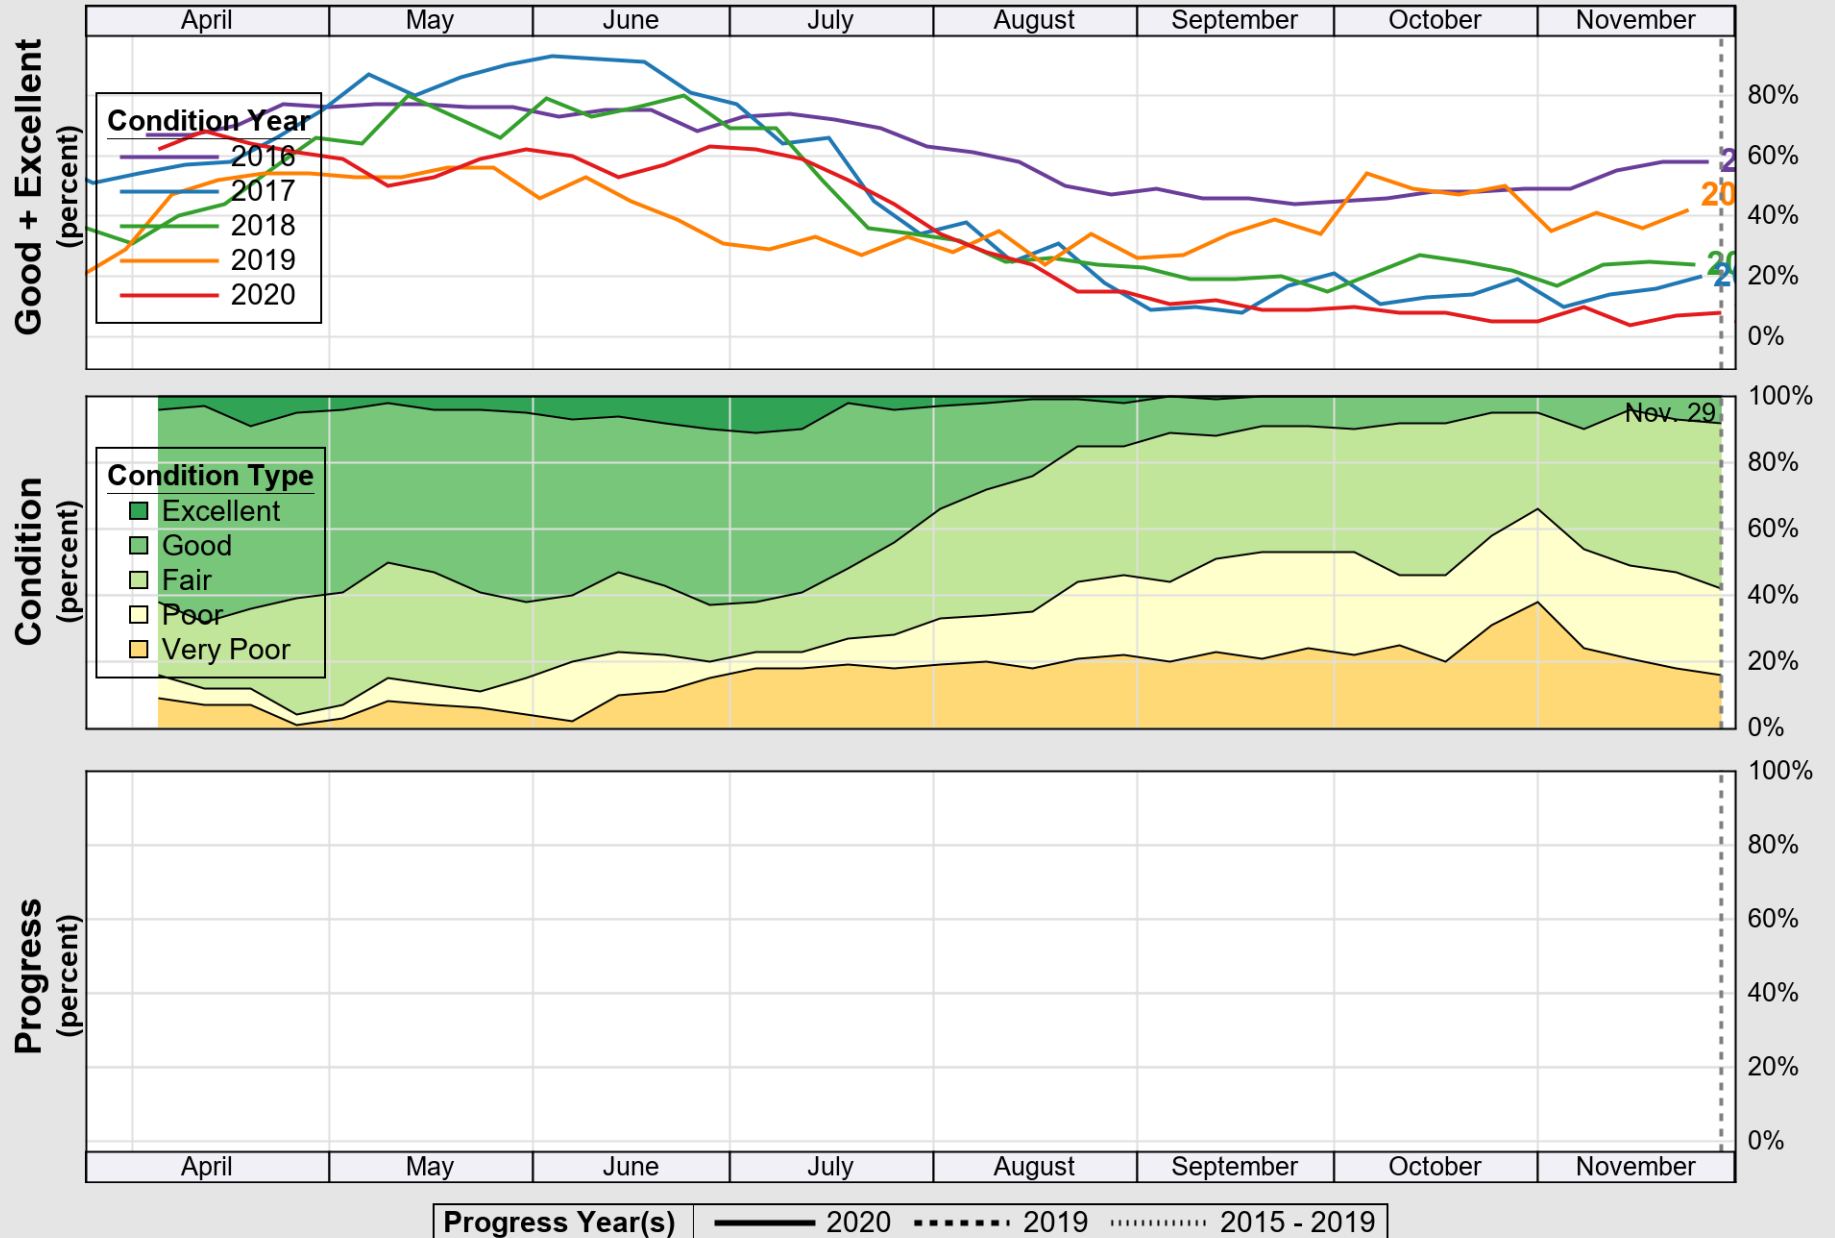

USDA

Crop Progress and Condition: Barley in Washington , 2020

NASS

Source: National Agricultural Statistics Service (NASS), Crop Progress Report

USDA

Crop Progress and Condition: Corn in Washington , 2020

NASS

Source: National Agricultural Statistics Service (NASS), Crop Progress Report

USDA

Crop Progress and Condition: Oats in Washington , 2020

NASS

Progress Year(s) ——— 2020 ······ 2019 ······ 2015 - 2019

Source: National Agricultural Statistics Service (NASS), Crop Progress Report

Source: National Agricultural Statistics Service (NASS), Crop Progress Report

USDA

Crop Progress and Condition: Spring Wheat in Washington , 2020

NASS

Source: National Agricultural Statistics Service (NASS), Crop Progress Report

USDA

Crop Progress and Condition: Sugar Beets in Washington , 2020

NASS

Source: National Agricultural Statistics Service (NASS), Crop Progress Report

USDA

Crop Progress and Condition: Winter Wheat in Washington , 2020