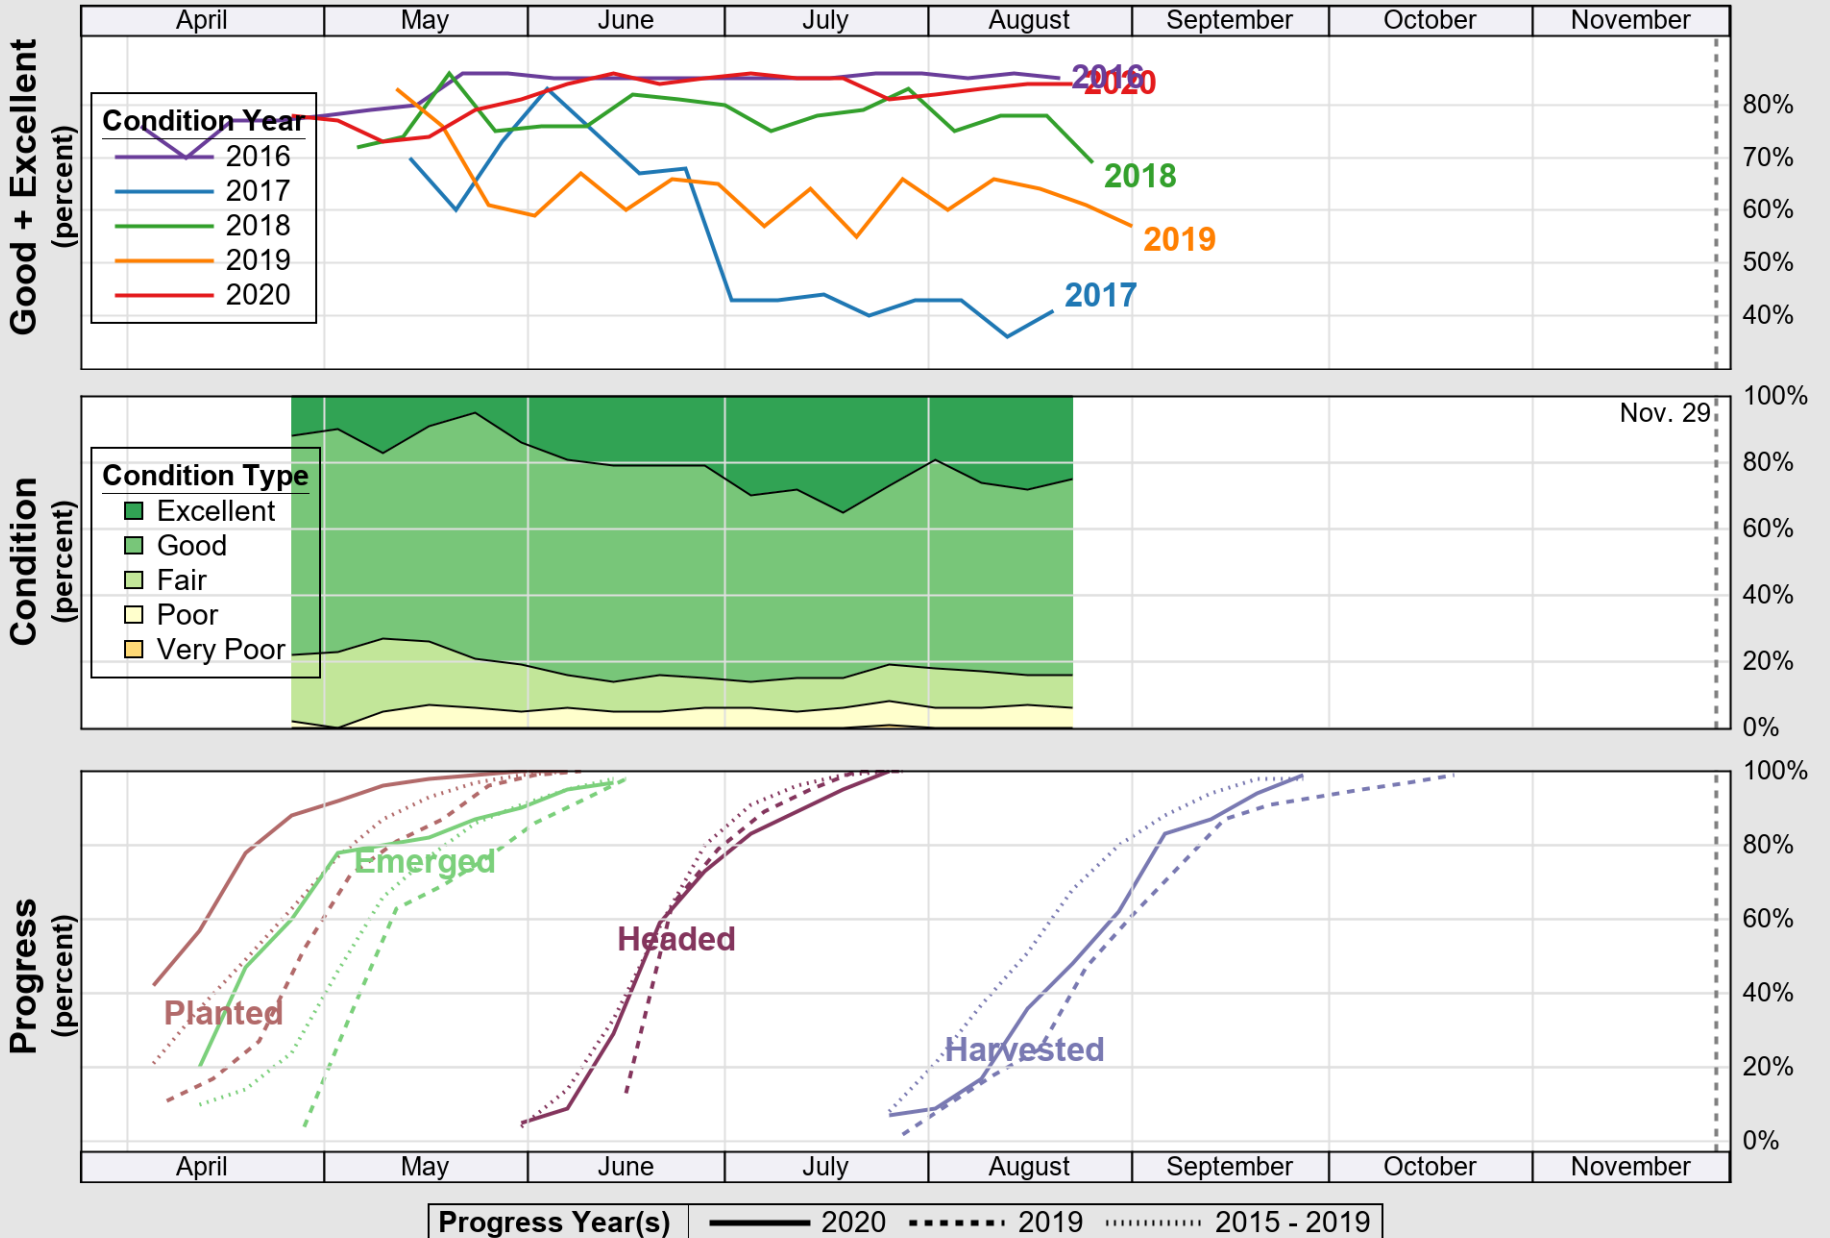

USDA

Crop Progress and Condition: Barley in Washington , 2020

NASS

Source: National Agricultural Statistics Service (NASS), Crop Progress Report

USDA

Crop Progress and Condition: Corn in Washington , 2020

NASS

Source: National Agricultural Statistics Service (NASS), Crop Progress Report

USDA

Crop Progress and Condition: Oats in Washington , 2020

NASS

Progress Year(s) ——— 2020 ······ 2019 ······ 2015 - 2019

Source: National Agricultural Statistics Service (NASS), Crop Progress Report

Source: National Agricultural Statistics Service (NASS), Crop Progress Report

USDA

Crop Progress and Condition: Spring Wheat in Washington , 2020

NASS

Source: National Agricultural Statistics Service (NASS), Crop Progress Report

USDA

Crop Progress and Condition: Sugar Beets in Washington , 2020

NASS

Source: National Agricultural Statistics Service (NASS), Crop Progress Report

USDA

Crop Progress and Condition: Winter Wheat in Washington , 2020