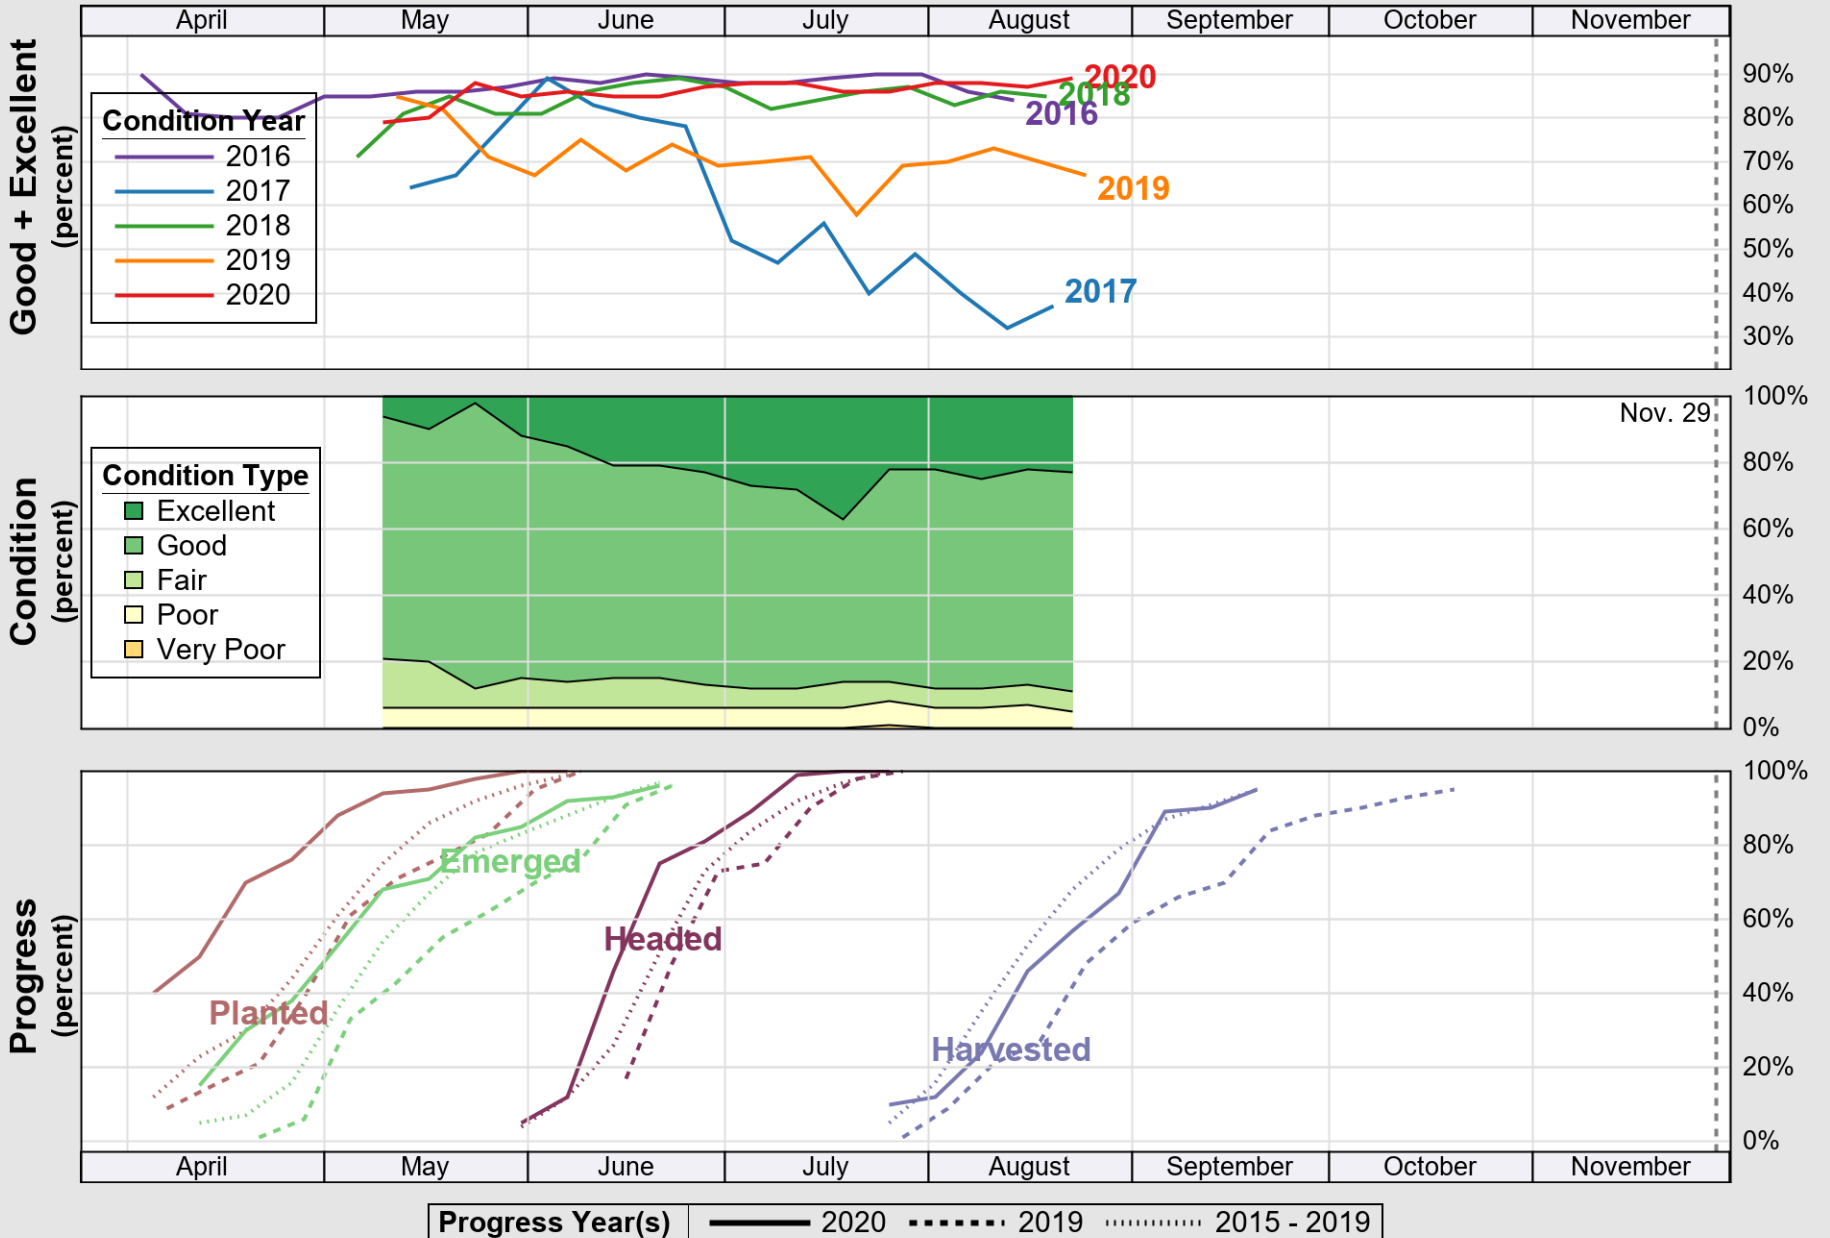

USDA

Crop Progress and Condition: Barley in Washington , 2020

NASS

Source: National Agricultural Statistics Service (NASS), Crop Progress Report

USDA

Crop Progress and Condition: Corn in Washington , 2020

NASS

Source: National Agricultural Statistics Service (NASS), Crop Progress Report

USDA

Crop Progress and Condition: Oats in Washington , 2020

NASS

Progress Year(s) ——— 2020 ······ 2019 ······ 2015 - 2019

Source: National Agricultural Statistics Service (NASS), Crop Progress Report

Source: National Agricultural Statistics Service (NASS), Crop Progress Report

USDA

Crop Progress and Condition: Spring Wheat in Washington , 2020

NASS

Source: National Agricultural Statistics Service (NASS), Crop Progress Report

USDA

Crop Progress and Condition: Sugar Beets in Washington , 2020

NASS

Source: National Agricultural Statistics Service (NASS), Crop Progress Report

USDA

Crop Progress and Condition: Winter Wheat in Washington , 2020