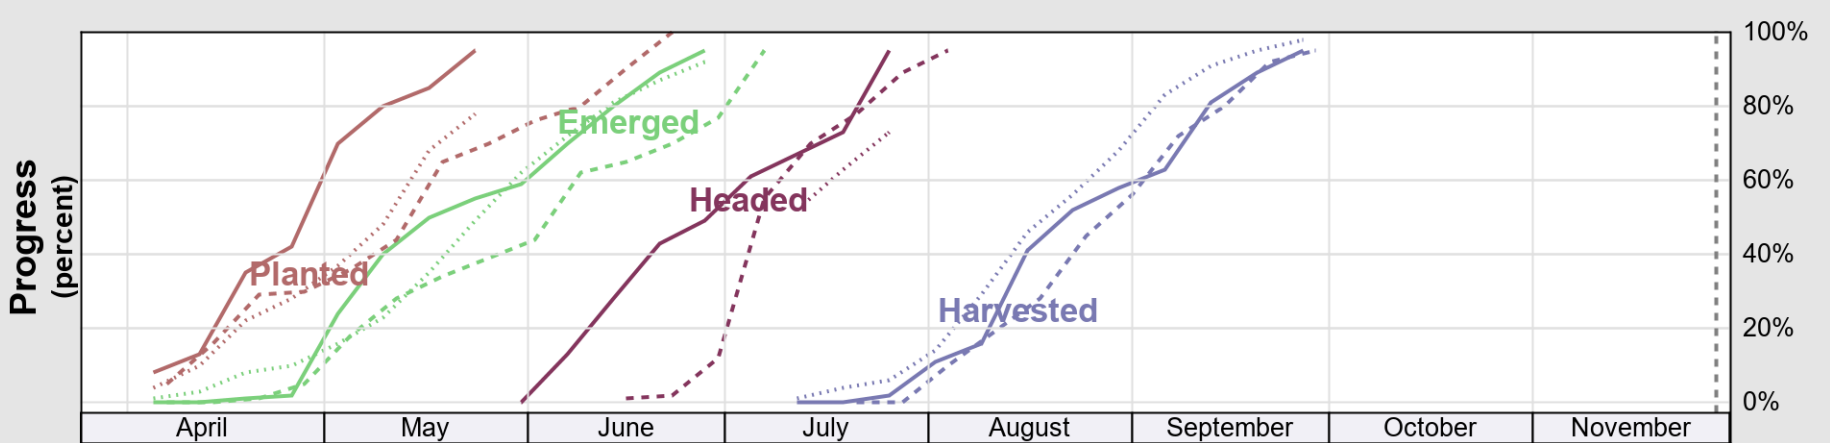

USDA

Crop Progress and Condition: Barley in Washington , 2020

NASS

Source: National Agricultural Statistics Service (NASS), Crop Progress Report

USDA

Crop Progress and Condition: Corn in Washington , 2020

NASS

Source: National Agricultural Statistics Service (NASS), Crop Progress Report

USDA

Crop Progress and Condition: Oats in Washington , 2020

NASS

Progress Year(s) ——— 2020 ······ 2019 ······ 2015 - 2019

Source: National Agricultural Statistics Service (NASS), Crop Progress Report