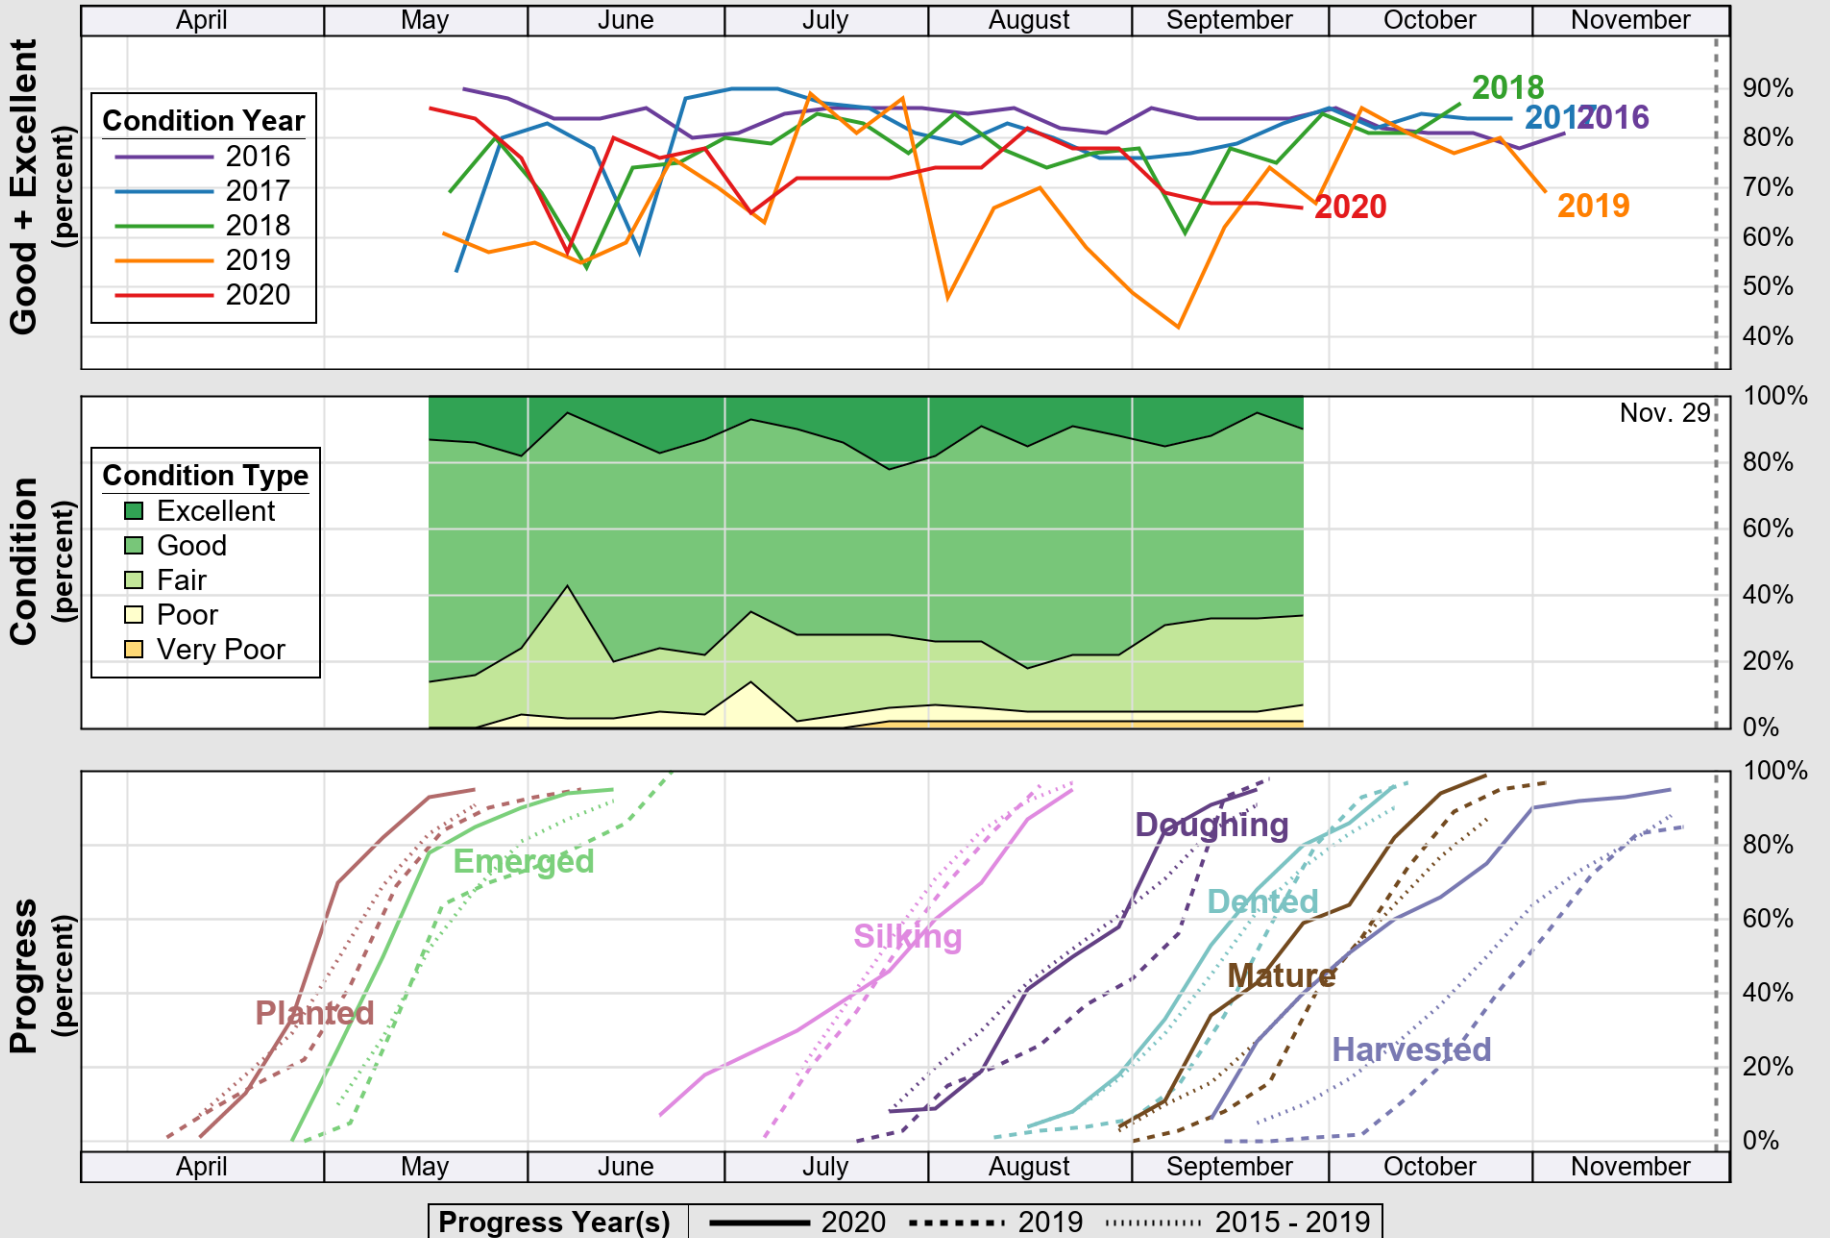

USDA

Crop Progress and Condition: Barley in Washington , 2020

NASS

Source: National Agricultural Statistics Service (NASS), Crop Progress Report

USDA

Crop Progress and Condition: Corn in Washington , 2020

NASS

Source: National Agricultural Statistics Service (NASS), Crop Progress Report

USDA

Crop Progress and Condition: Oats in Washington , 2020

NASS

Progress Year(s) ——— 2020 ······ 2019 ······ 2015 - 2019

Source: National Agricultural Statistics Service (NASS), Crop Progress Report

Source: National Agricultural Statistics Service (NASS), Crop Progress Report

USDA

Crop Progress and Condition: Spring Wheat in Washington , 2020

NASS

Source: National Agricultural Statistics Service (NASS), Crop Progress Report

USDA

Crop Progress and Condition: Sugar Beets in Washington , 2020

NASS

Source: National Agricultural Statistics Service (NASS), Crop Progress Report

USDA

Crop Progress and Condition: Winter Wheat in Washington , 2020