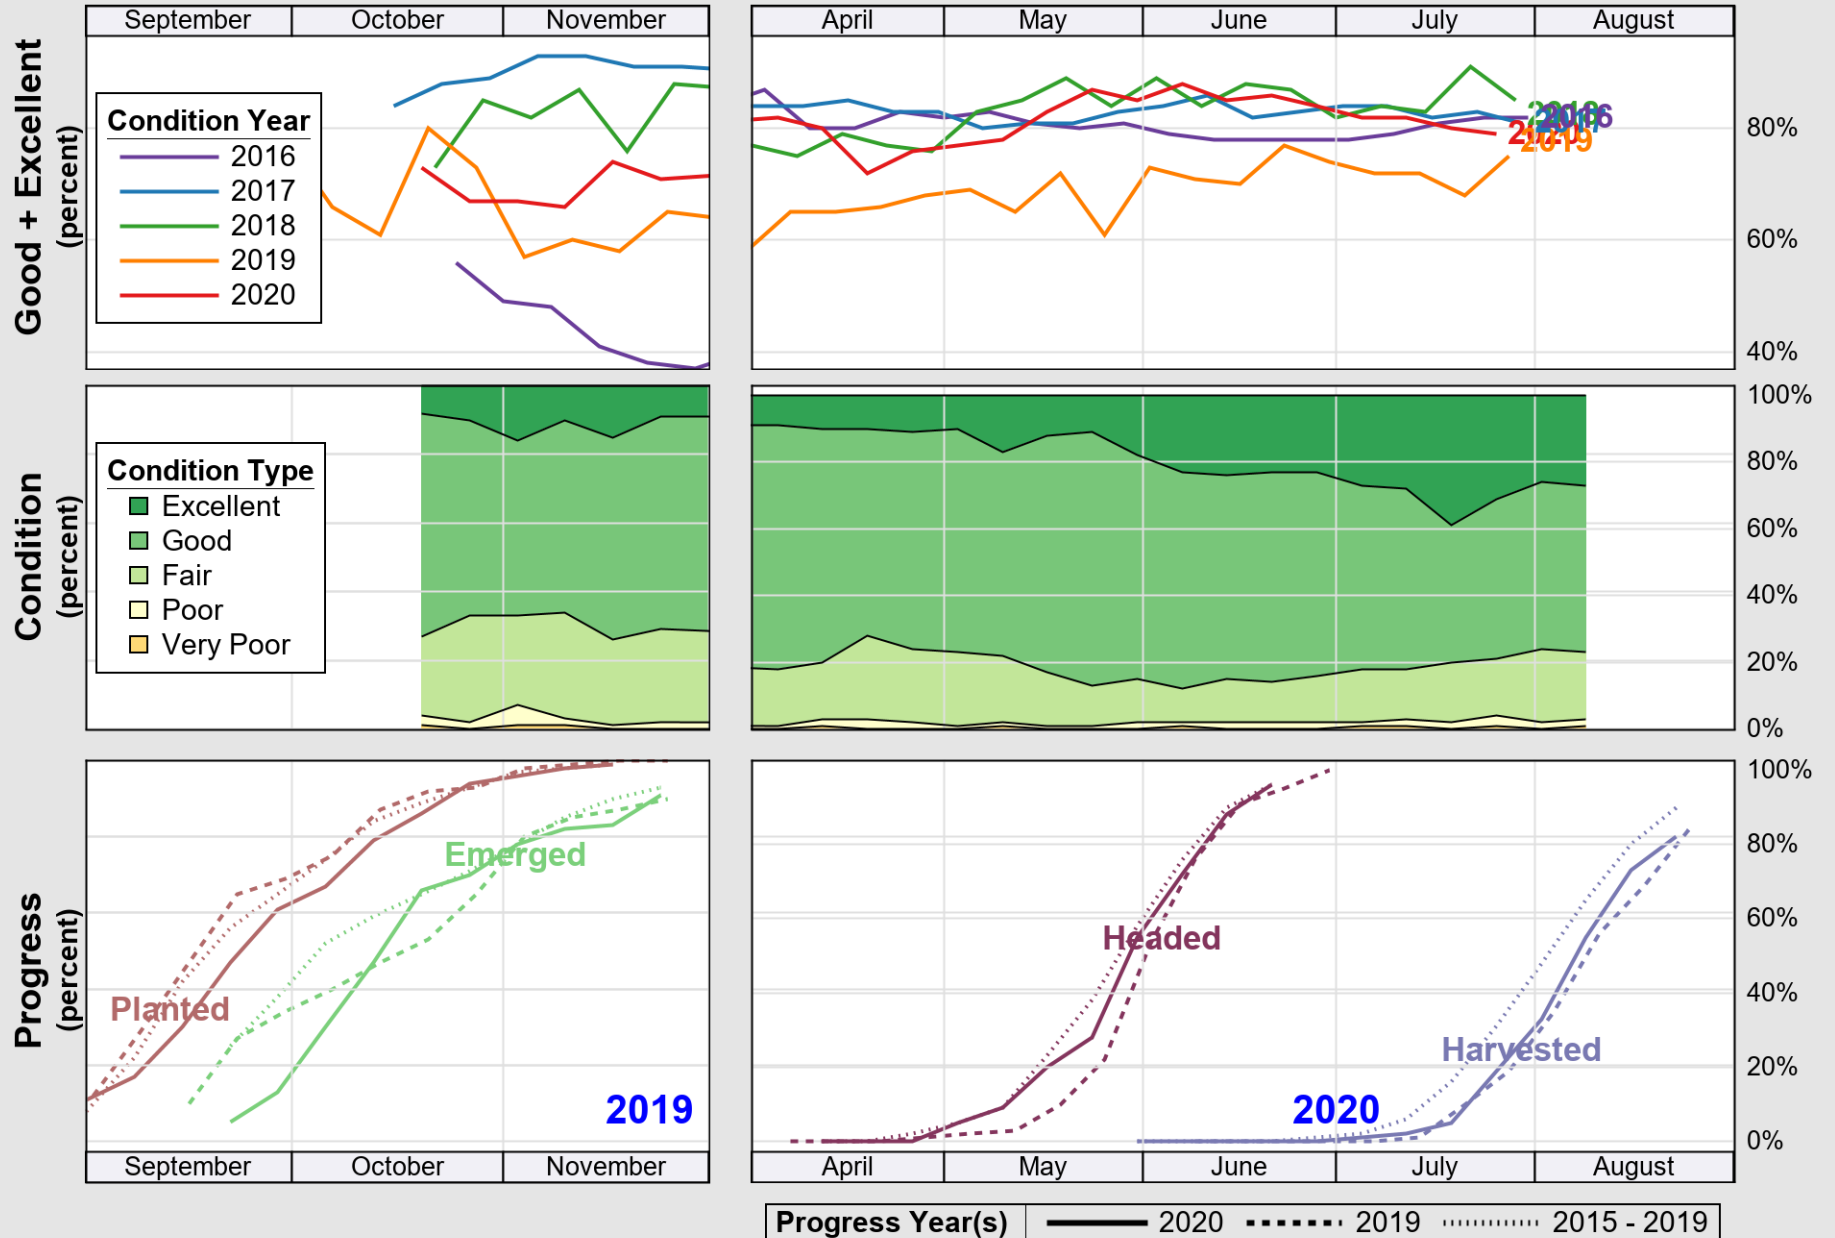

Source: National Agricultural Statistics Service (NASS), Crop Progress Report

USDA

Crop Progress and Condition: Spring Wheat in Washington , 2020

NASS

Source: National Agricultural Statistics Service (NASS), Crop Progress Report

USDA

Crop Progress and Condition: Sugar Beets in Washington , 2020

NASS

Source: National Agricultural Statistics Service (NASS), Crop Progress Report

USDA

Crop Progress and Condition: Winter Wheat in Washington , 2020

NASS

Source: National Agricultural Statistics Service (NASS), Crop Progress Report