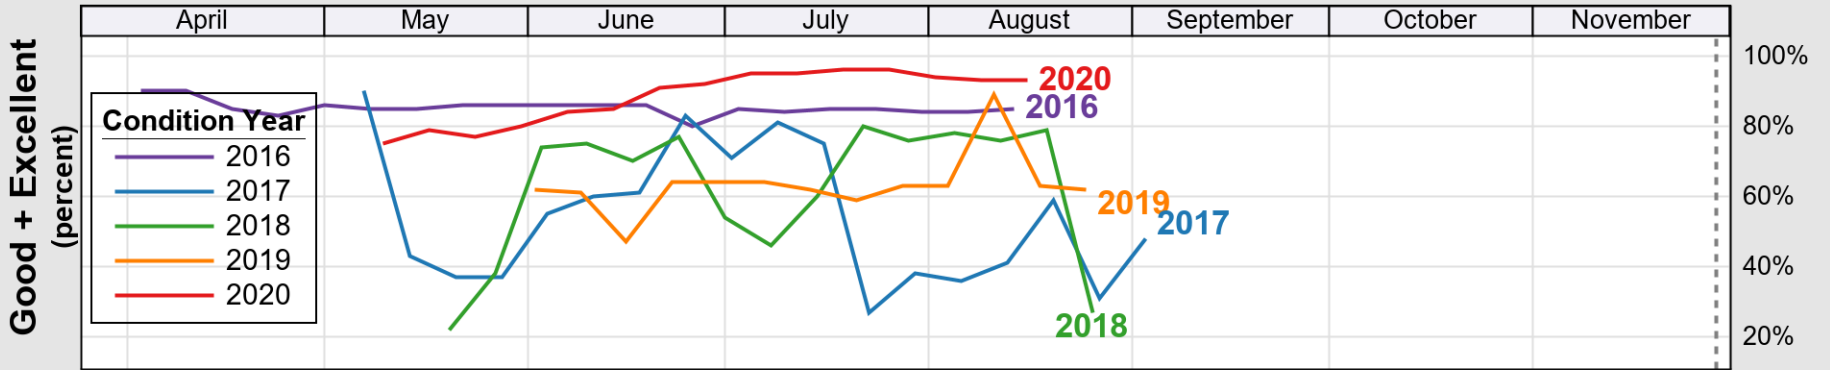

USDA

Crop Progress and Condition: Oats in Washington , 2020

NASS

Progress Year(s) ——— 2020   ······ 2019   ······ 2015 - 2019

Source: National Agricultural Statistics Service (NASS), Crop Progress Report