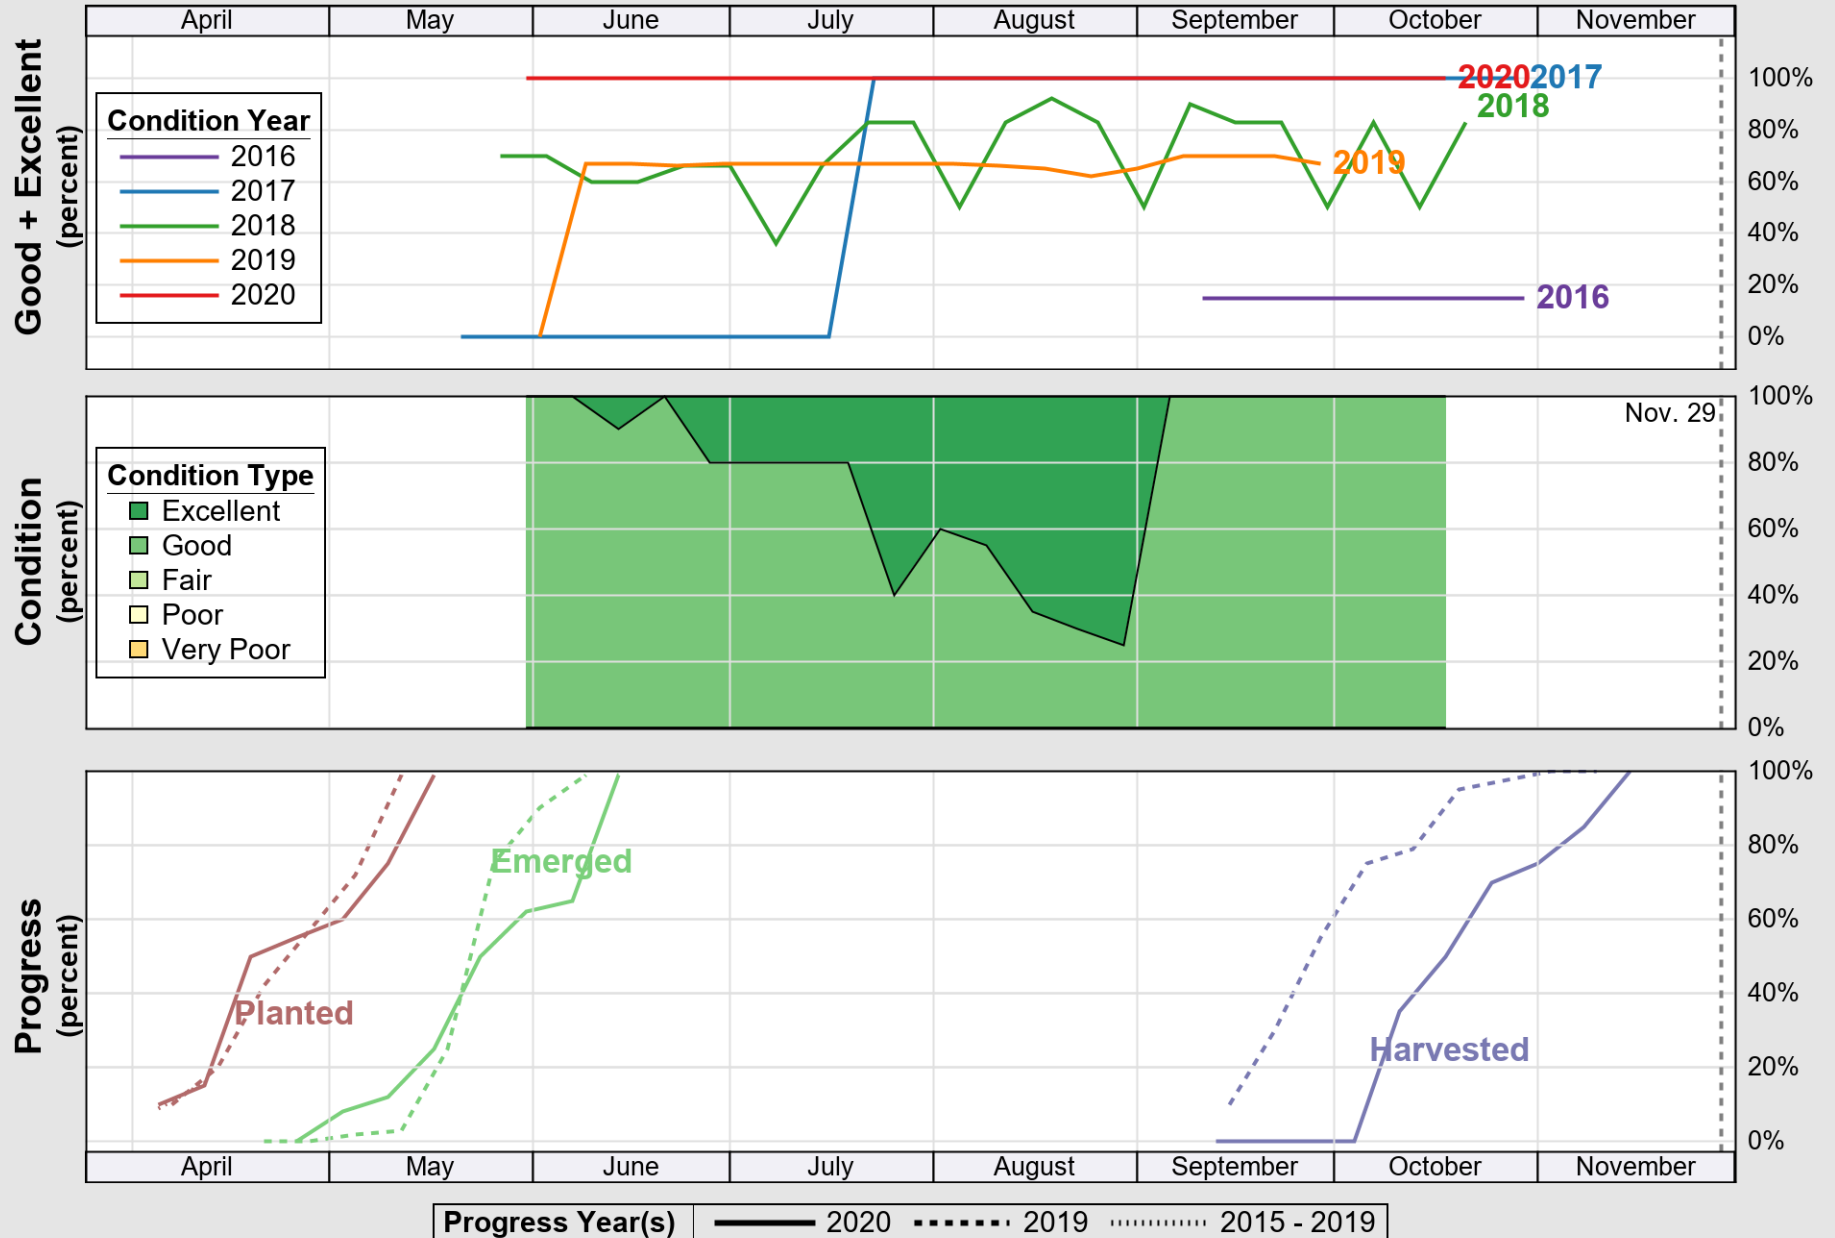

Source: National Agricultural Statistics Service (NASS), Crop Progress Report

USDA

Crop Progress and Condition: Oats in Washington , 2020

NASS

Progress Year(s) ——— 2020 ······ 2019 ······ 2015 - 2019

Source: National Agricultural Statistics Service (NASS), Crop Progress Report

Source: National Agricultural Statistics Service (NASS), Crop Progress Report

USDA

Crop Progress and Condition: Spring Wheat in Washington , 2020

NASS

Source: National Agricultural Statistics Service (NASS), Crop Progress Report

USDA

Crop Progress and Condition: Sugar Beets in Washington , 2020

NASS

Source: National Agricultural Statistics Service (NASS), Crop Progress Report

USDA

Crop Progress and Condition: Winter Wheat in Washington , 2020