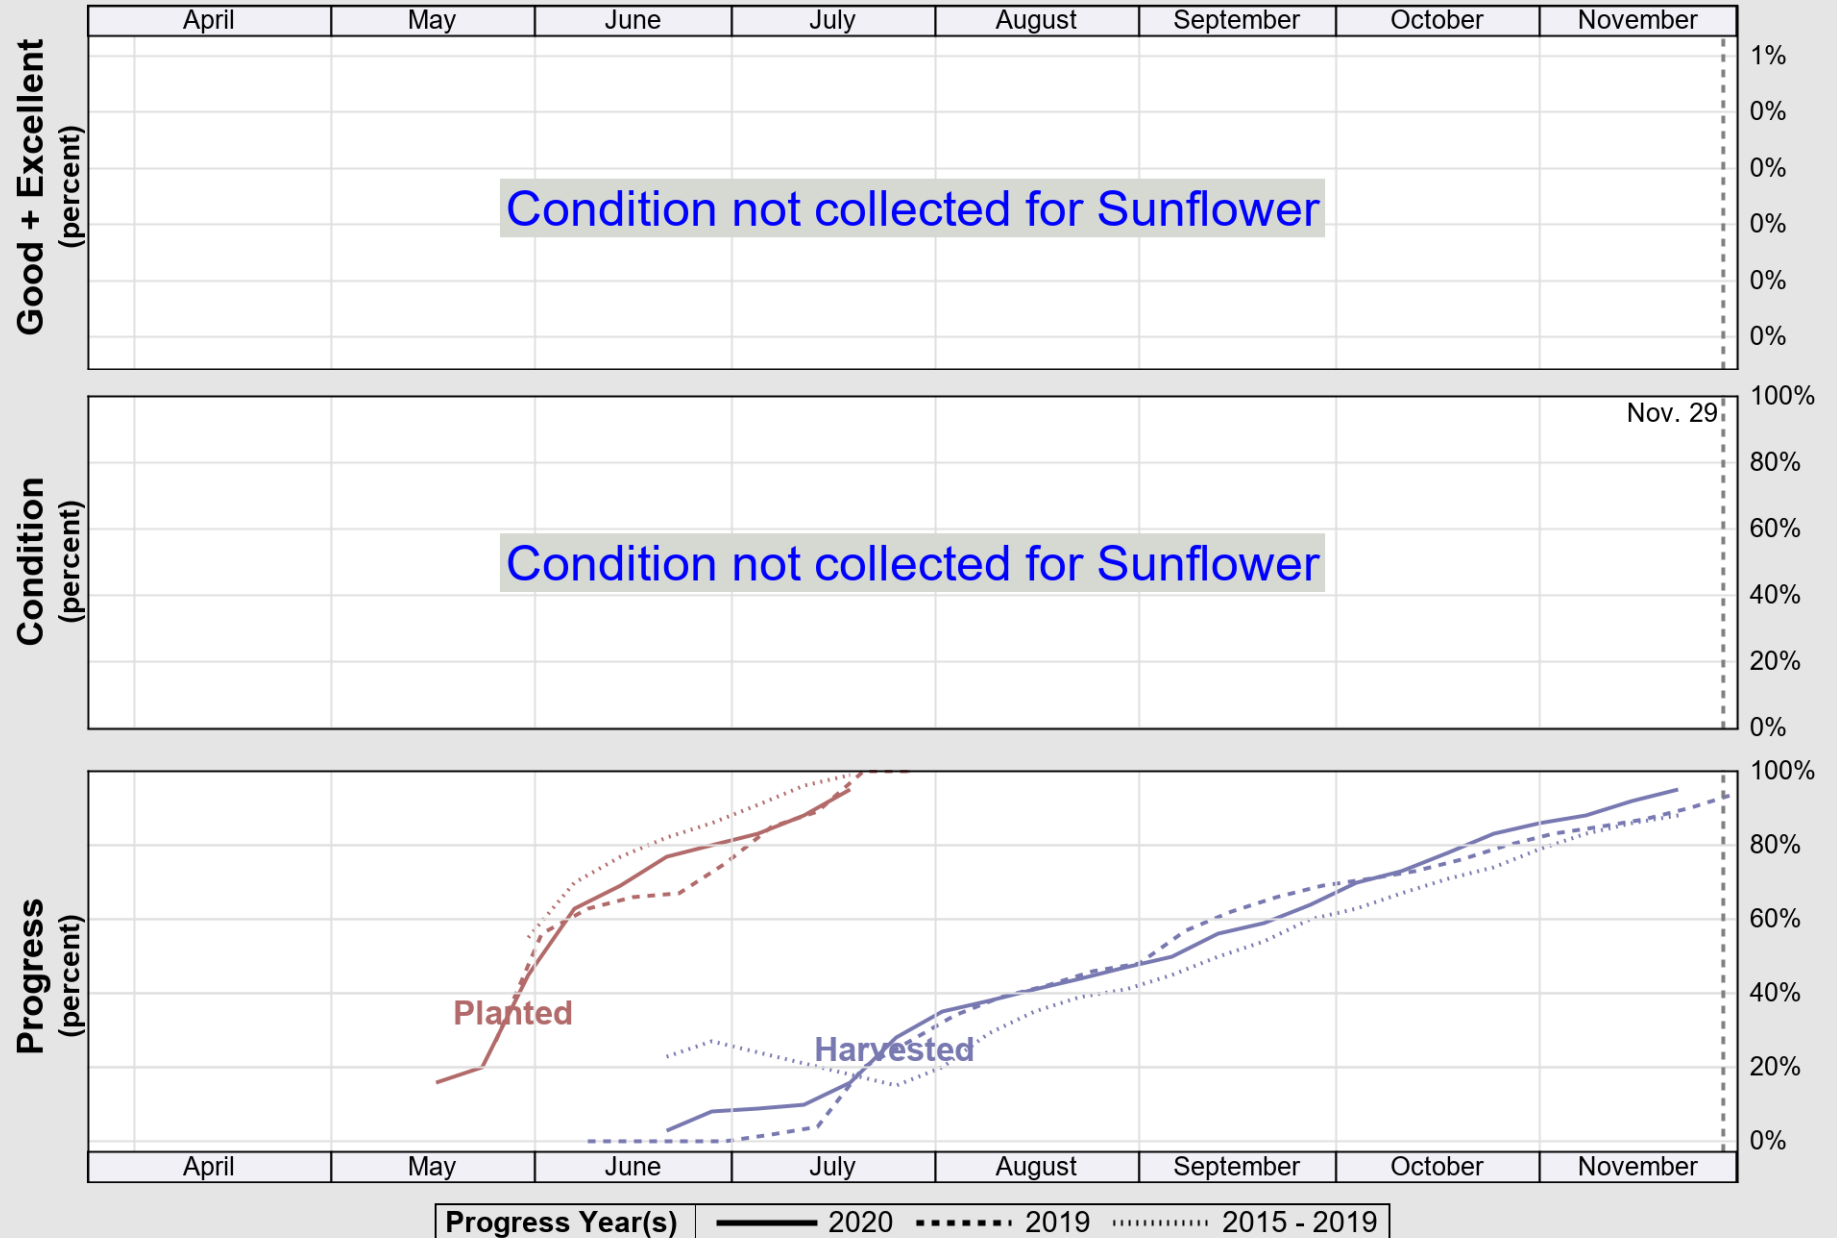

USDA

Crop Progress and Condition: Sorghum in Texas , 2020

NASS

Source: National Agricultural Statistics Service (NASS), Crop Progress Report

USDA

Crop Progress and Condition: Soybeans in Texas , 2020

NASS

Source: National Agricultural Statistics Service (NASS), Crop Progress Report

USDA

Crop Progress and Condition: Sunflower in Texas , 2020

NASS

Source: National Agricultural Statistics Service (NASS), Crop Progress Report

USDA

Crop Progress and Condition: Winter Wheat in Texas , 2020