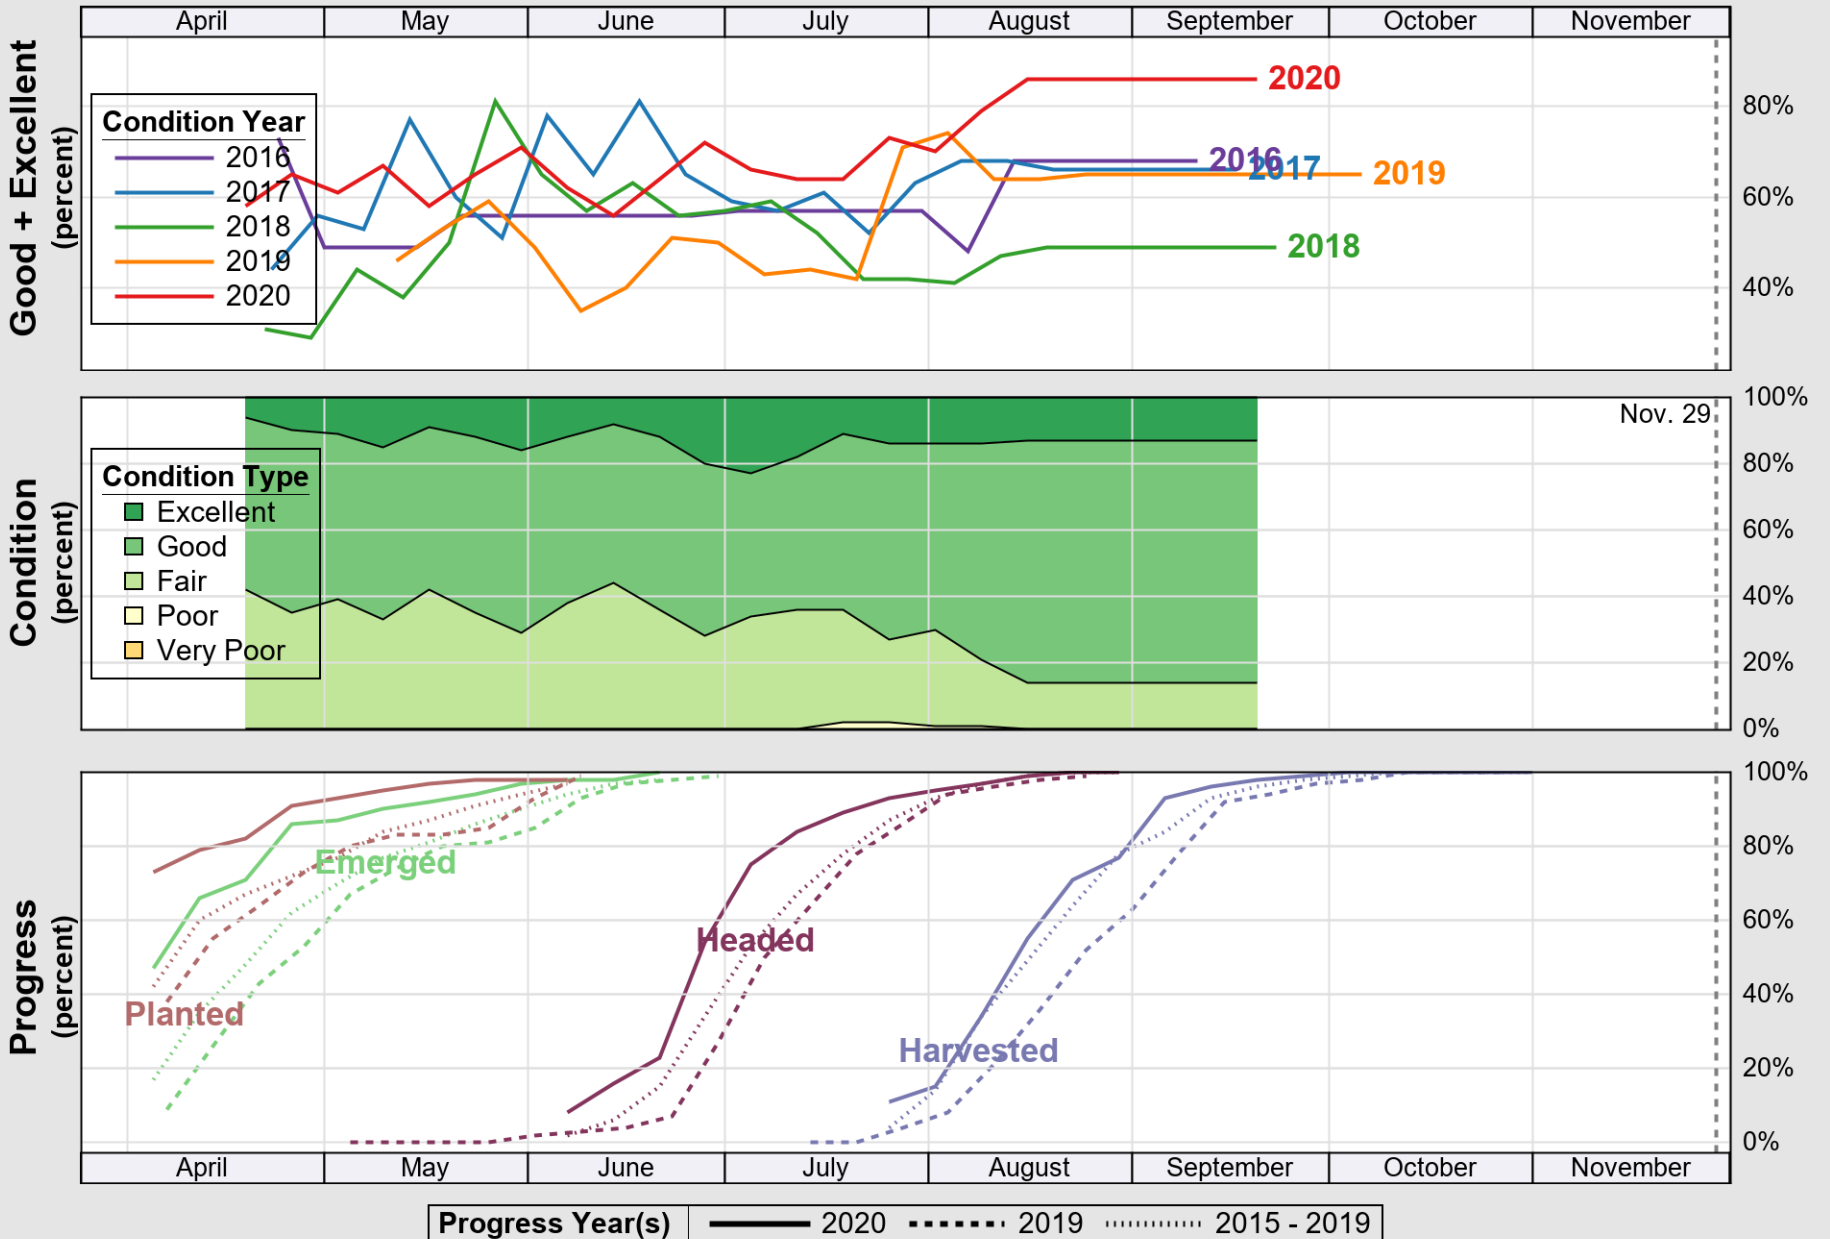

USDA

Crop Progress and Condition: Pasture and Range in Texas , 2020

NASS

Progress Year(s) ——— 2020 ······ 2019 ······ 2015 - 2019

Source: National Agricultural Statistics Service (NASS), Crop Progress Report

USDA

Crop Progress and Condition: Peanuts in Texas , 2020

NASS

Source: National Agricultural Statistics Service (NASS), Crop Progress Report

USDA

Crop Progress and Condition: Rice in Texas , 2020

NASS

Source: National Agricultural Statistics Service (NASS), Crop Progress Report

USDA

Crop Progress and Condition: Sorghum in Texas , 2020

NASS

Source: National Agricultural Statistics Service (NASS), Crop Progress Report

USDA

Crop Progress and Condition: Soybeans in Texas , 2020

NASS

Source: National Agricultural Statistics Service (NASS), Crop Progress Report

USDA

Crop Progress and Condition: Sunflower in Texas , 2020

NASS

Source: National Agricultural Statistics Service (NASS), Crop Progress Report

USDA

Crop Progress and Condition: Winter Wheat in Texas , 2020