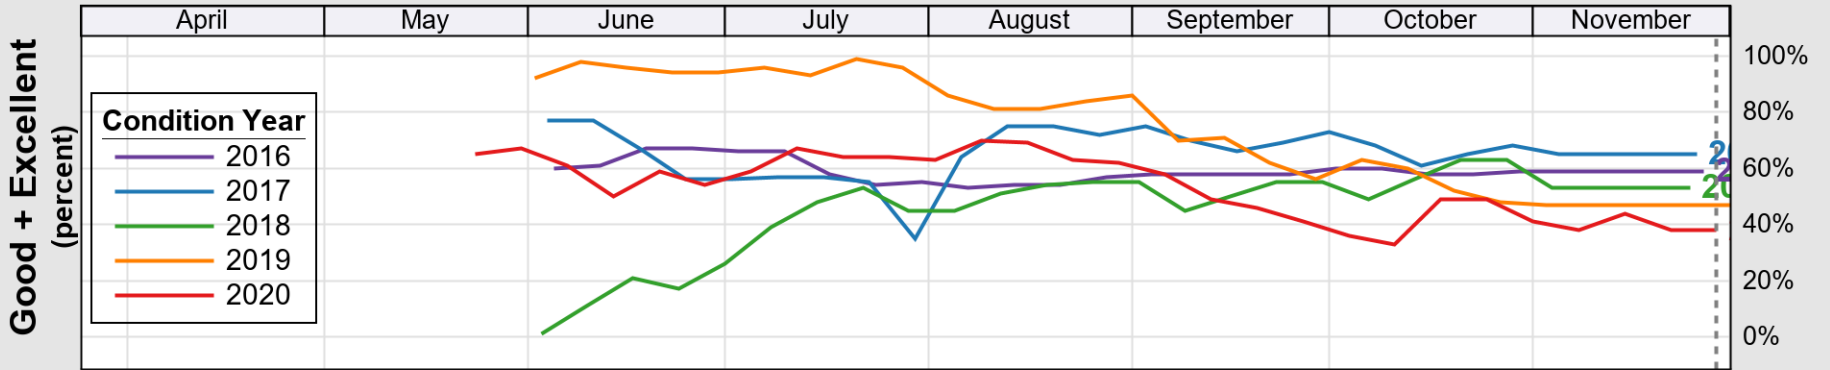

USDA

Crop Progress and Condition: Peanuts in Texas , 2020

NASS

Source: National Agricultural Statistics Service (NASS), Crop Progress Report