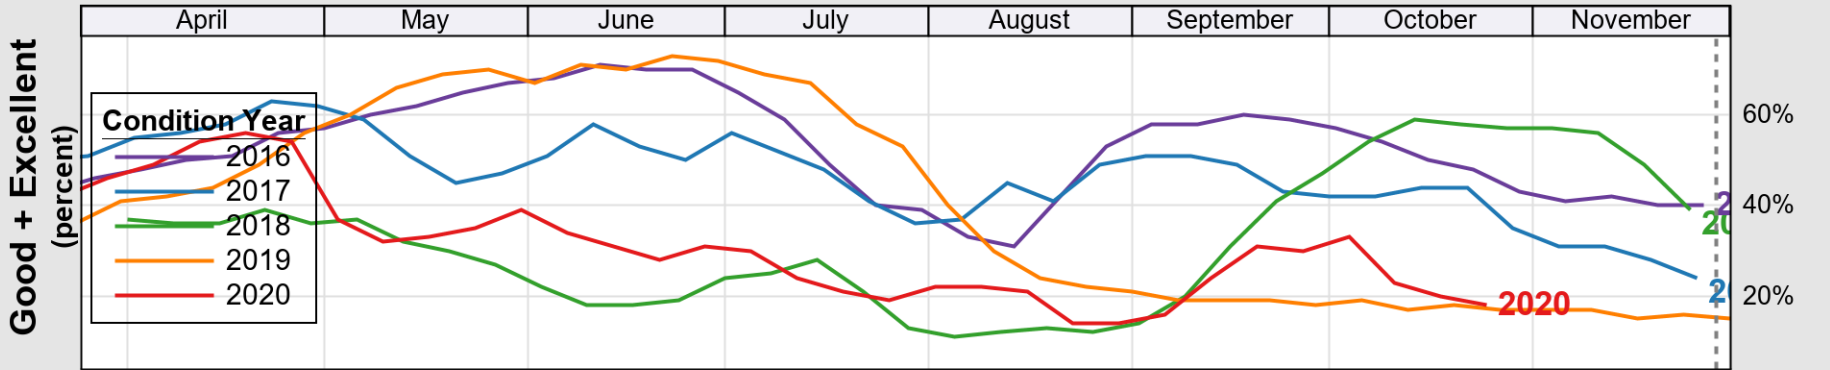

USDA

Crop Progress and Condition: Pasture and Range in Texas , 2020

NASS

Progress Year(s) ——— 2020   ······ 2019   ······ 2015 - 2019

Source: National Agricultural Statistics Service (NASS), Crop Progress Report