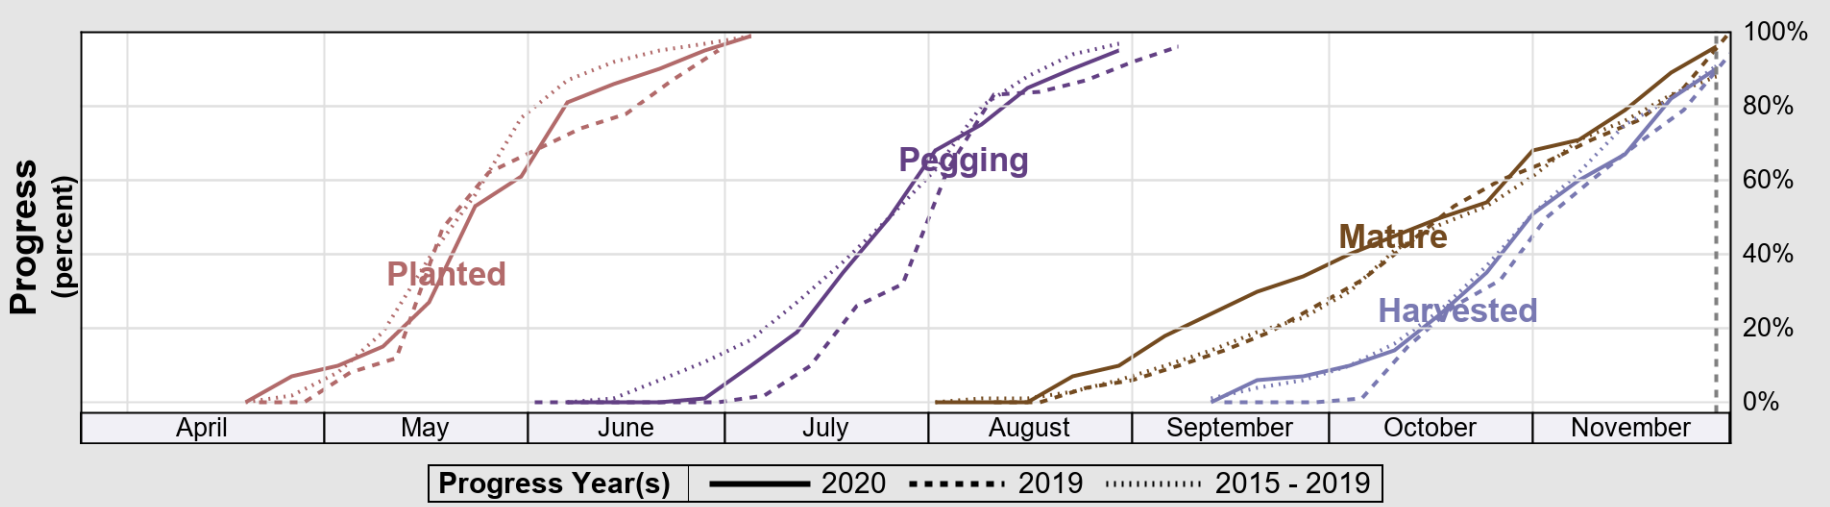

USDA

Crop Progress and Condition: Pasture and Range in Texas , 2020

NASS

Progress Year(s) ——— 2020 ······ 2019 ······ 2015 - 2019

Source: National Agricultural Statistics Service (NASS), Crop Progress Report

USDA

Crop Progress and Condition: Peanuts in Texas , 2020

NASS

Source: National Agricultural Statistics Service (NASS), Crop Progress Report

USDA

Crop Progress and Condition: Rice in Texas , 2020

NASS

Source: National Agricultural Statistics Service (NASS), Crop Progress Report