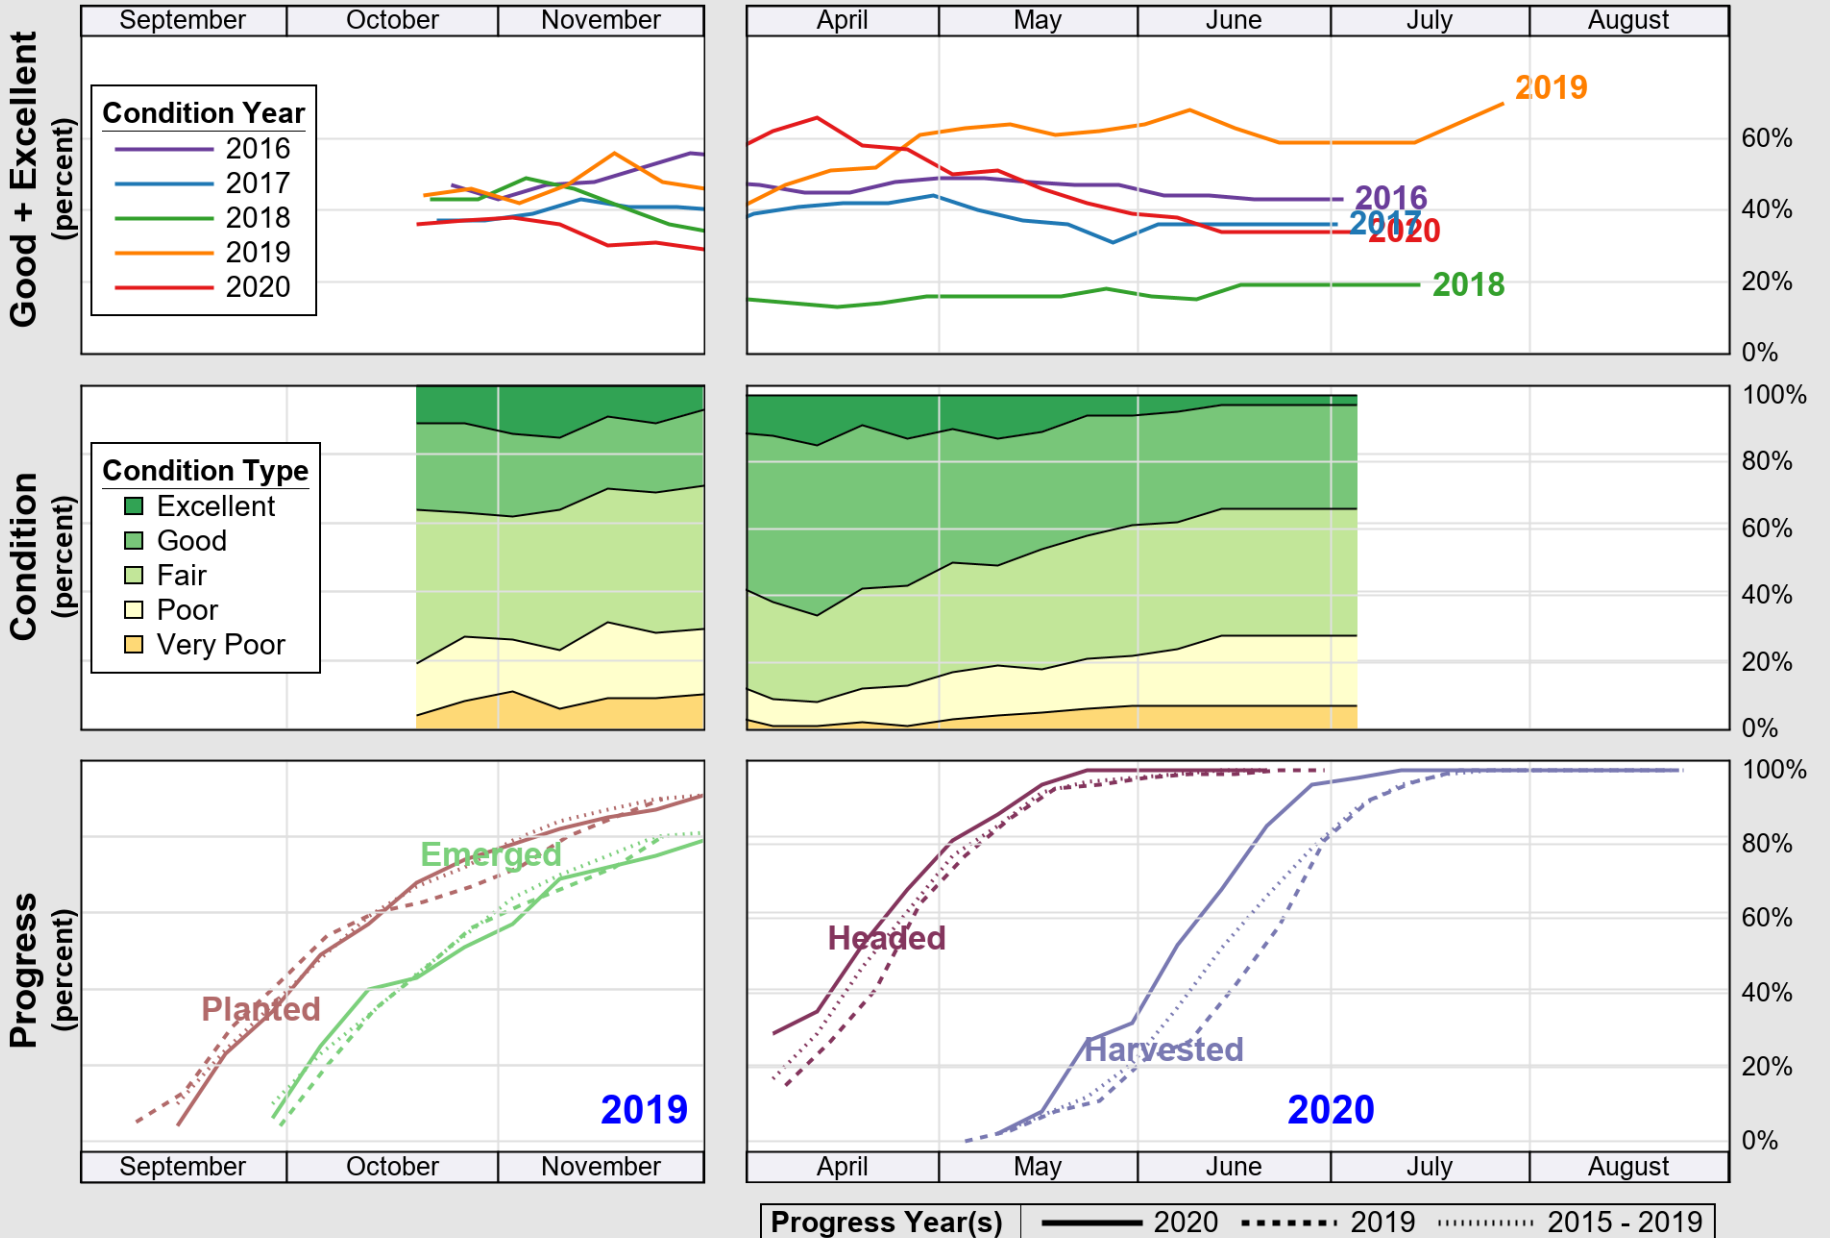

USDA

Crop Progress and Condition: Peanuts in Texas , 2020

NASS

Source: National Agricultural Statistics Service (NASS), Crop Progress Report

USDA

Crop Progress and Condition: Rice in Texas , 2020

NASS

Source: National Agricultural Statistics Service (NASS), Crop Progress Report

USDA

Crop Progress and Condition: Sorghum in Texas , 2020

NASS

Source: National Agricultural Statistics Service (NASS), Crop Progress Report

USDA

Crop Progress and Condition: Soybeans in Texas , 2020

NASS

Source: National Agricultural Statistics Service (NASS), Crop Progress Report

USDA

Crop Progress and Condition: Sunflower in Texas , 2020

NASS

Source: National Agricultural Statistics Service (NASS), Crop Progress Report

USDA

Crop Progress and Condition: Winter Wheat in Texas , 2020

NASS

Source: National Agricultural Statistics Service (NASS), Crop Progress Report