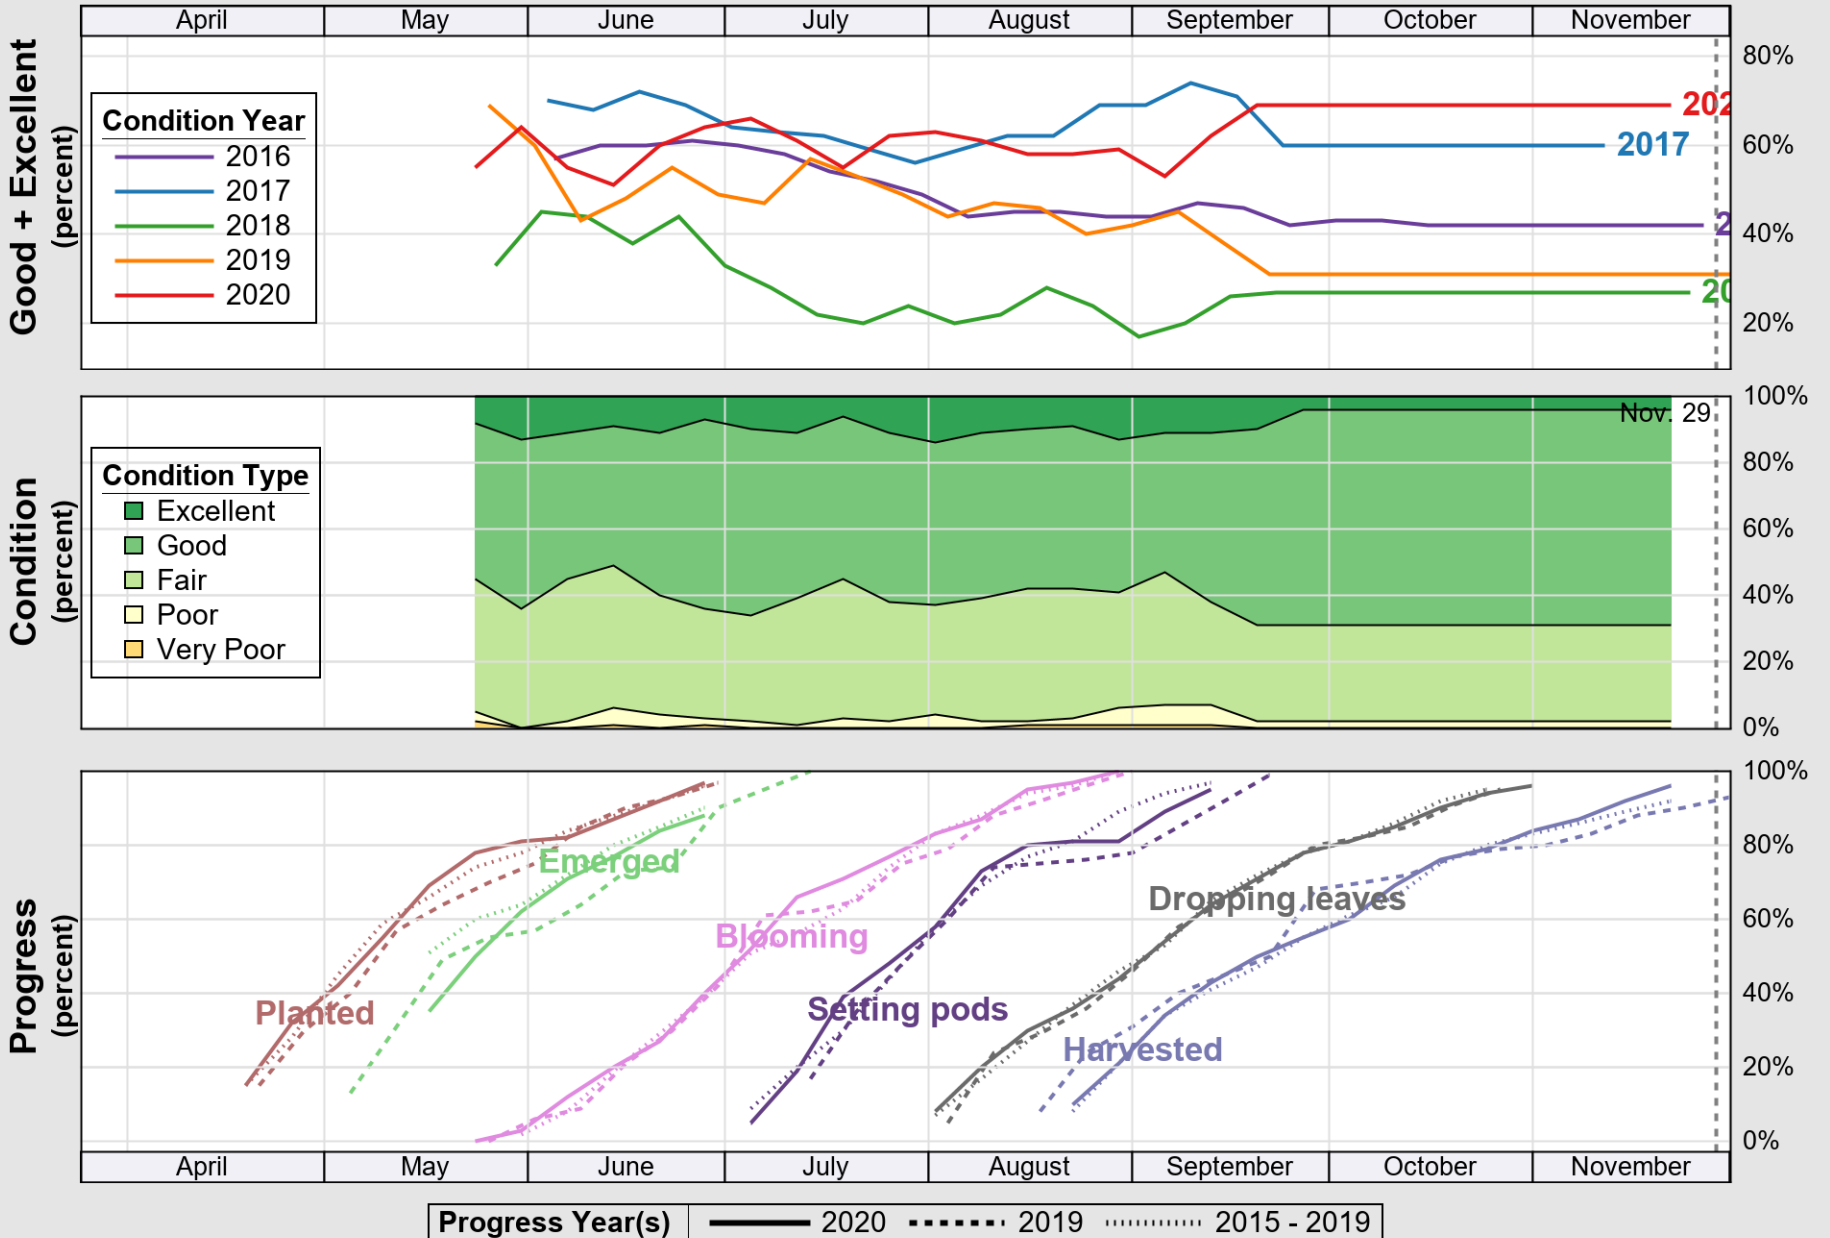

USDA

Crop Progress and Condition: Peanuts in Texas , 2020

NASS

Source: National Agricultural Statistics Service (NASS), Crop Progress Report

USDA

Crop Progress and Condition: Rice in Texas , 2020

NASS

Source: National Agricultural Statistics Service (NASS), Crop Progress Report

USDA

Crop Progress and Condition: Sorghum in Texas , 2020

NASS

Source: National Agricultural Statistics Service (NASS), Crop Progress Report

USDA

Crop Progress and Condition: Soybeans in Texas , 2020

NASS

Source: National Agricultural Statistics Service (NASS), Crop Progress Report

USDA

Crop Progress and Condition: Sunflower in Texas , 2020

NASS

Source: National Agricultural Statistics Service (NASS), Crop Progress Report

USDA

Crop Progress and Condition: Winter Wheat in Texas , 2020