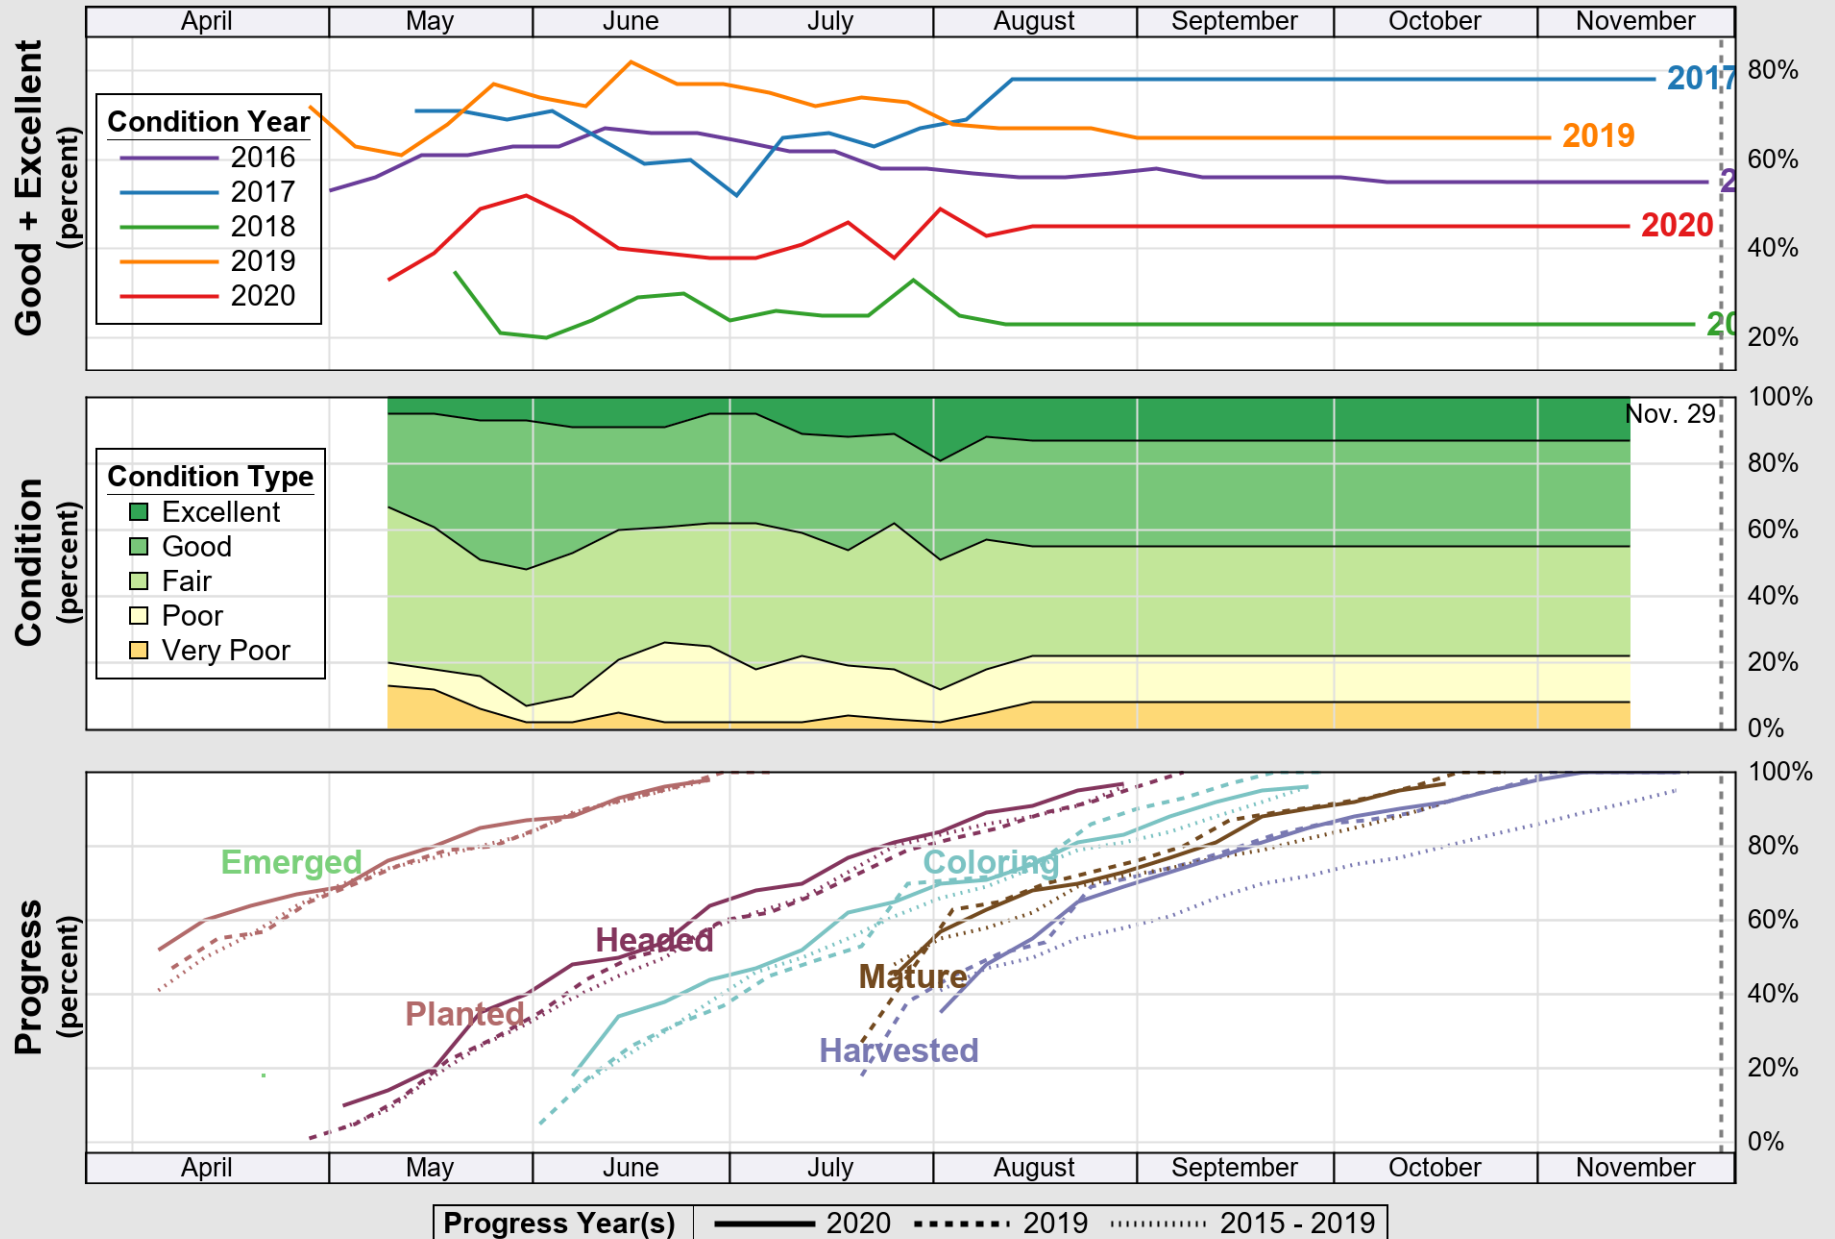

USDA

Crop Progress and Condition: Pasture and Range in Texas , 2020

NASS

Progress Year(s) ——— 2020 ······ 2019 ······ 2015 - 2019

Source: National Agricultural Statistics Service (NASS), Crop Progress Report

USDA

Crop Progress and Condition: Peanuts in Texas , 2020

NASS

Source: National Agricultural Statistics Service (NASS), Crop Progress Report

USDA

Crop Progress and Condition: Rice in Texas , 2020

NASS

Source: National Agricultural Statistics Service (NASS), Crop Progress Report

USDA

Crop Progress and Condition: Sorghum in Texas , 2020

NASS

Source: National Agricultural Statistics Service (NASS), Crop Progress Report

USDA

Crop Progress and Condition: Soybeans in Texas , 2020

NASS

Source: National Agricultural Statistics Service (NASS), Crop Progress Report

USDA

Crop Progress and Condition: Sunflower in Texas , 2020

NASS

Source: National Agricultural Statistics Service (NASS), Crop Progress Report

USDA

Crop Progress and Condition: Winter Wheat in Texas , 2020