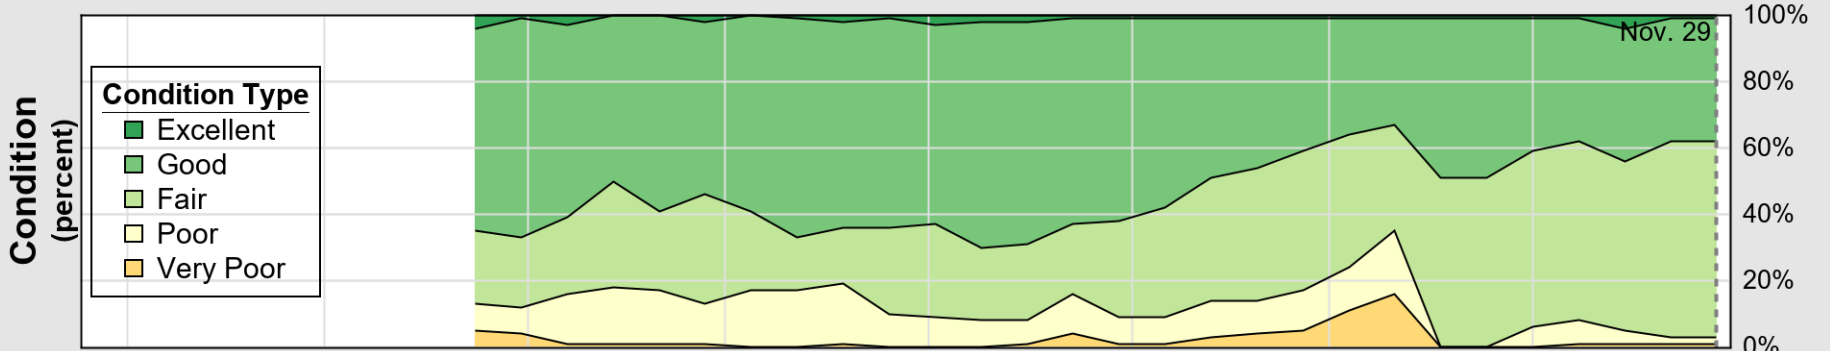

USDA

Crop Progress and Condition: Peanuts in Texas , 2020

NASS

Source: National Agricultural Statistics Service (NASS), Crop Progress Report