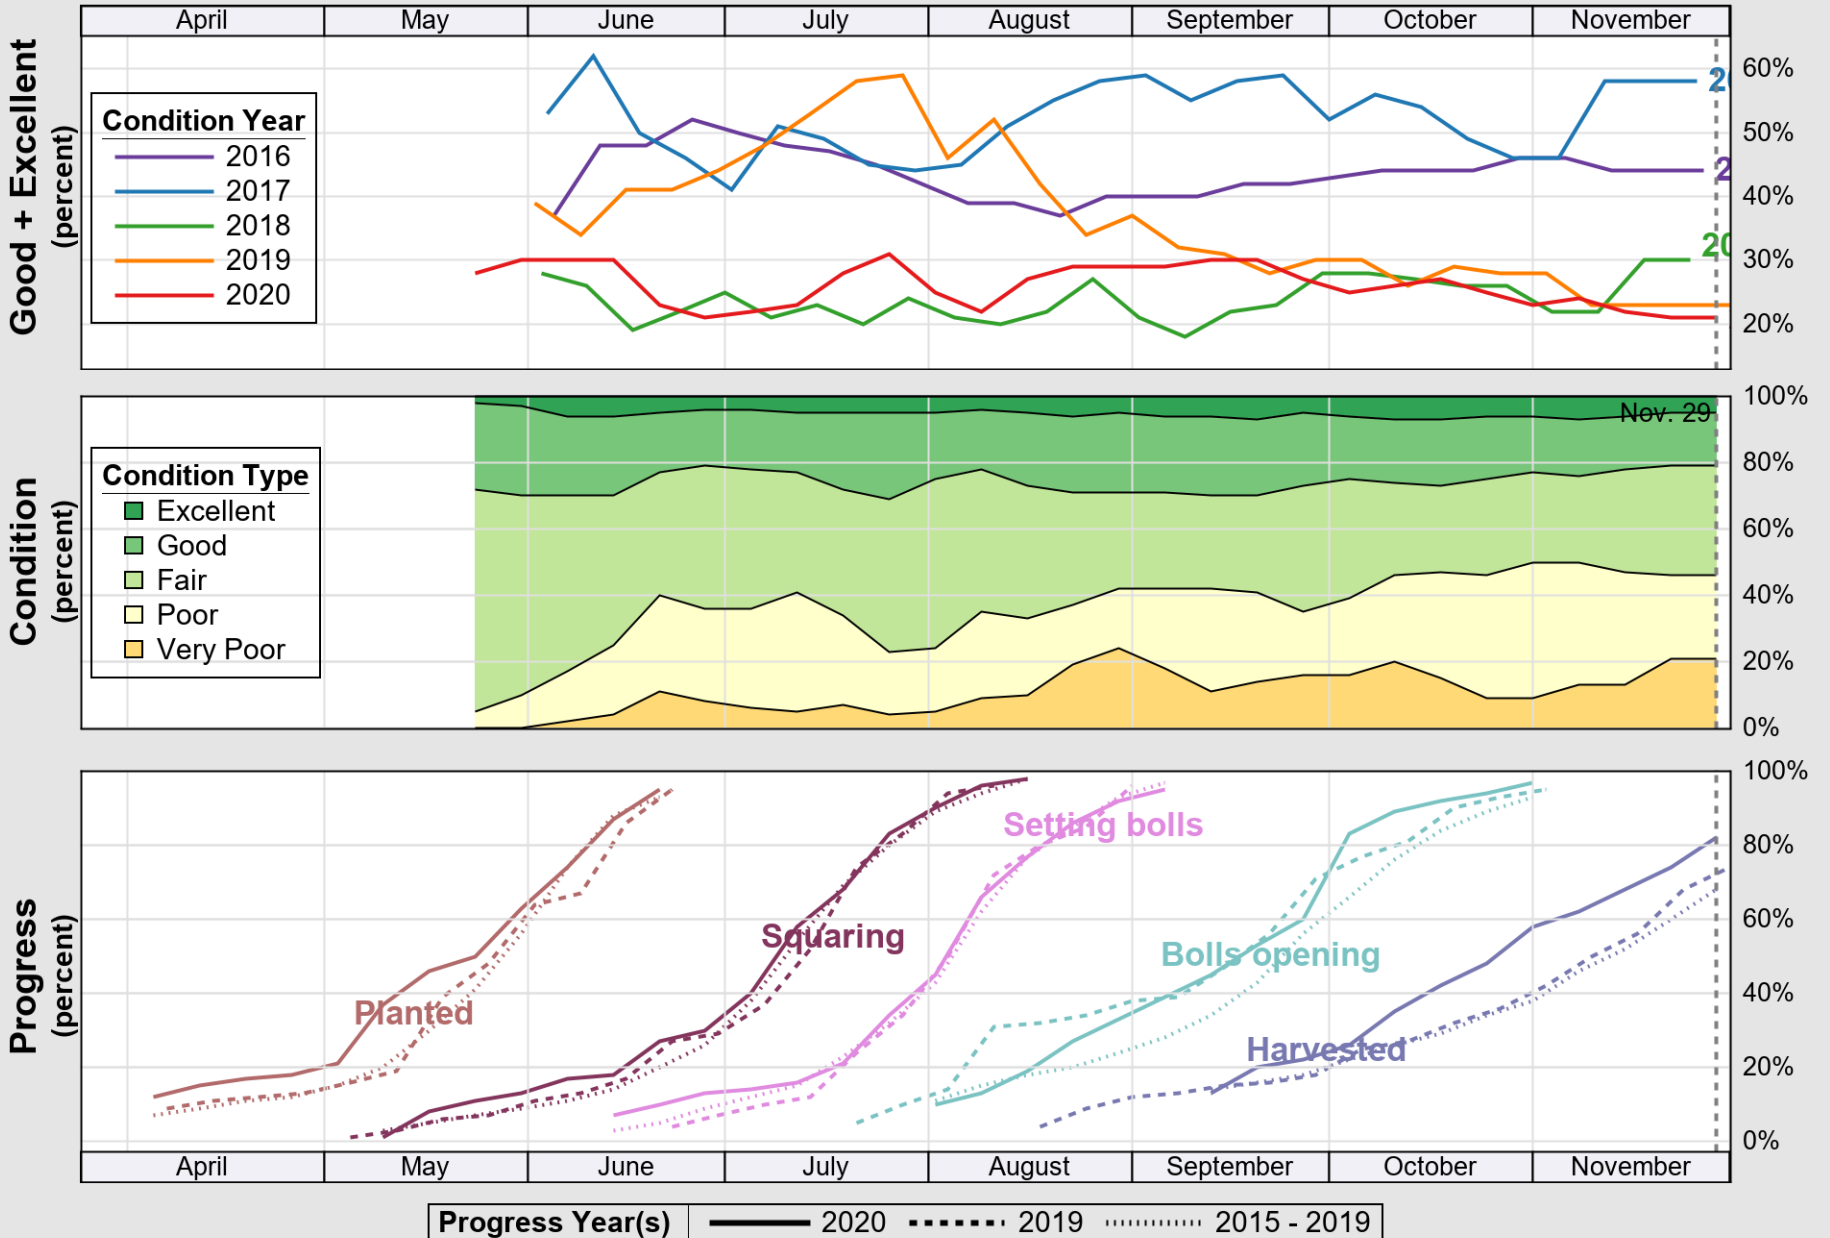

USDA

Crop Progress and Condition: Corn in Texas , 2020

NASS

Source: National Agricultural Statistics Service (NASS), Crop Progress Report

USDA

Crop Progress and Condition: Cotton in Texas , 2020

NASS

Source: National Agricultural Statistics Service (NASS), Crop Progress Report

USDA

Crop Progress and Condition: Pasture and Range in Texas , 2020

NASS

Progress Year(s) ——— 2020 ······ 2019 ······ 2015 - 2019

Source: National Agricultural Statistics Service (NASS), Crop Progress Report

USDA

Crop Progress and Condition: Peanuts in Texas , 2020

NASS

Source: National Agricultural Statistics Service (NASS), Crop Progress Report

USDA

Crop Progress and Condition: Rice in Texas , 2020

NASS

Source: National Agricultural Statistics Service (NASS), Crop Progress Report