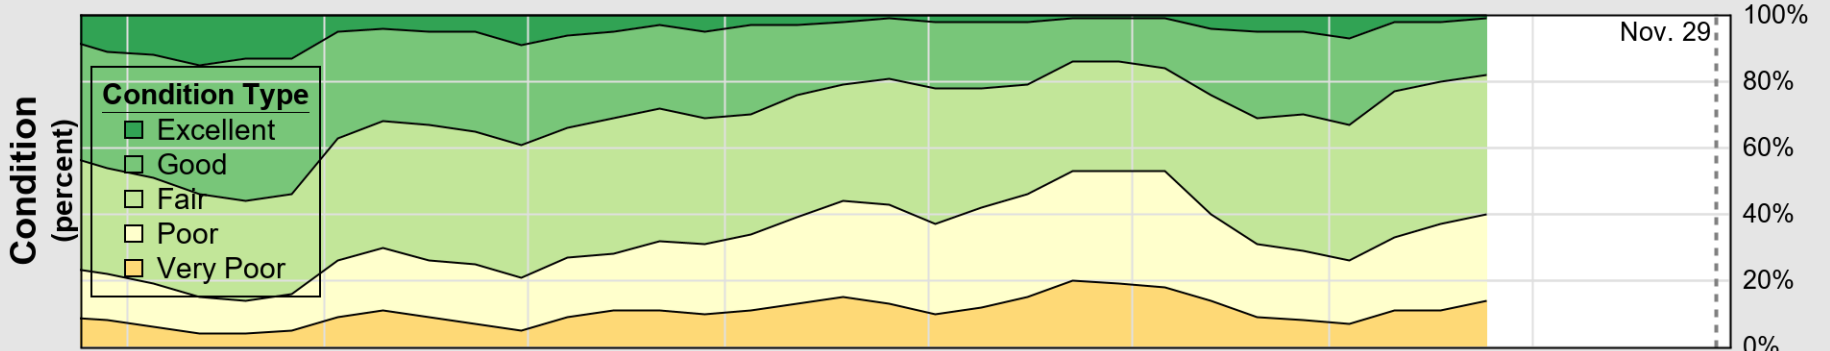

USDA

Crop Progress and Condition: Pasture and Range in Texas , 2020

NASS

Progress Year(s) ——— 2020   ······ 2019   ······ 2015 - 2019

Source: National Agricultural Statistics Service (NASS), Crop Progress Report