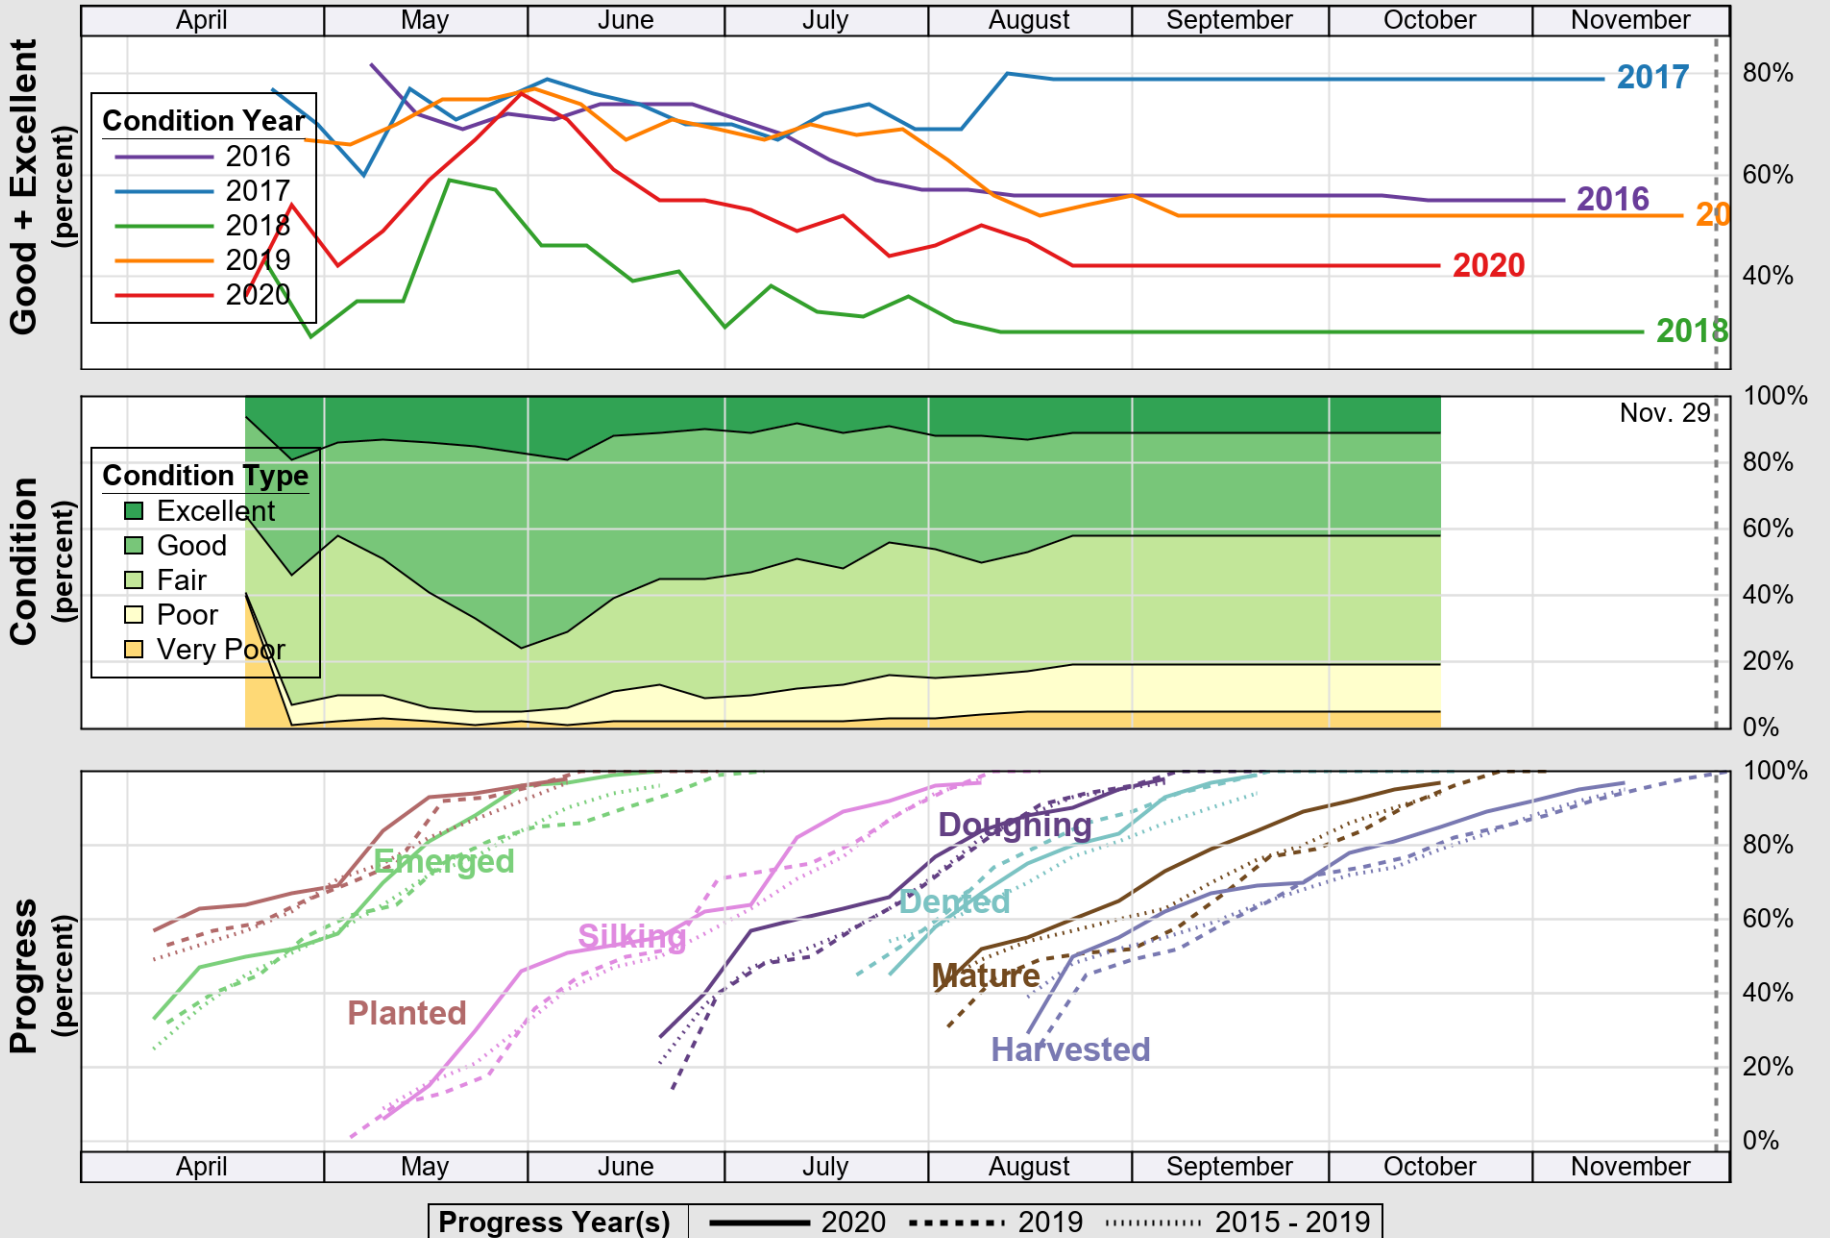

USDA

Crop Progress and Condition: Corn in Texas , 2020

NASS

Source: National Agricultural Statistics Service (NASS), Crop Progress Report

USDA

Crop Progress and Condition: Cotton in Texas , 2020

NASS

Source: National Agricultural Statistics Service (NASS), Crop Progress Report

USDA

Crop Progress and Condition: Pasture and Range in Texas , 2020

NASS

Progress Year(s) ——— 2020 ······ 2019 ······ 2015 - 2019

Source: National Agricultural Statistics Service (NASS), Crop Progress Report

USDA

Crop Progress and Condition: Peanuts in Texas , 2020

NASS

Source: National Agricultural Statistics Service (NASS), Crop Progress Report

USDA

Crop Progress and Condition: Rice in Texas , 2020

NASS

Source: National Agricultural Statistics Service (NASS), Crop Progress Report