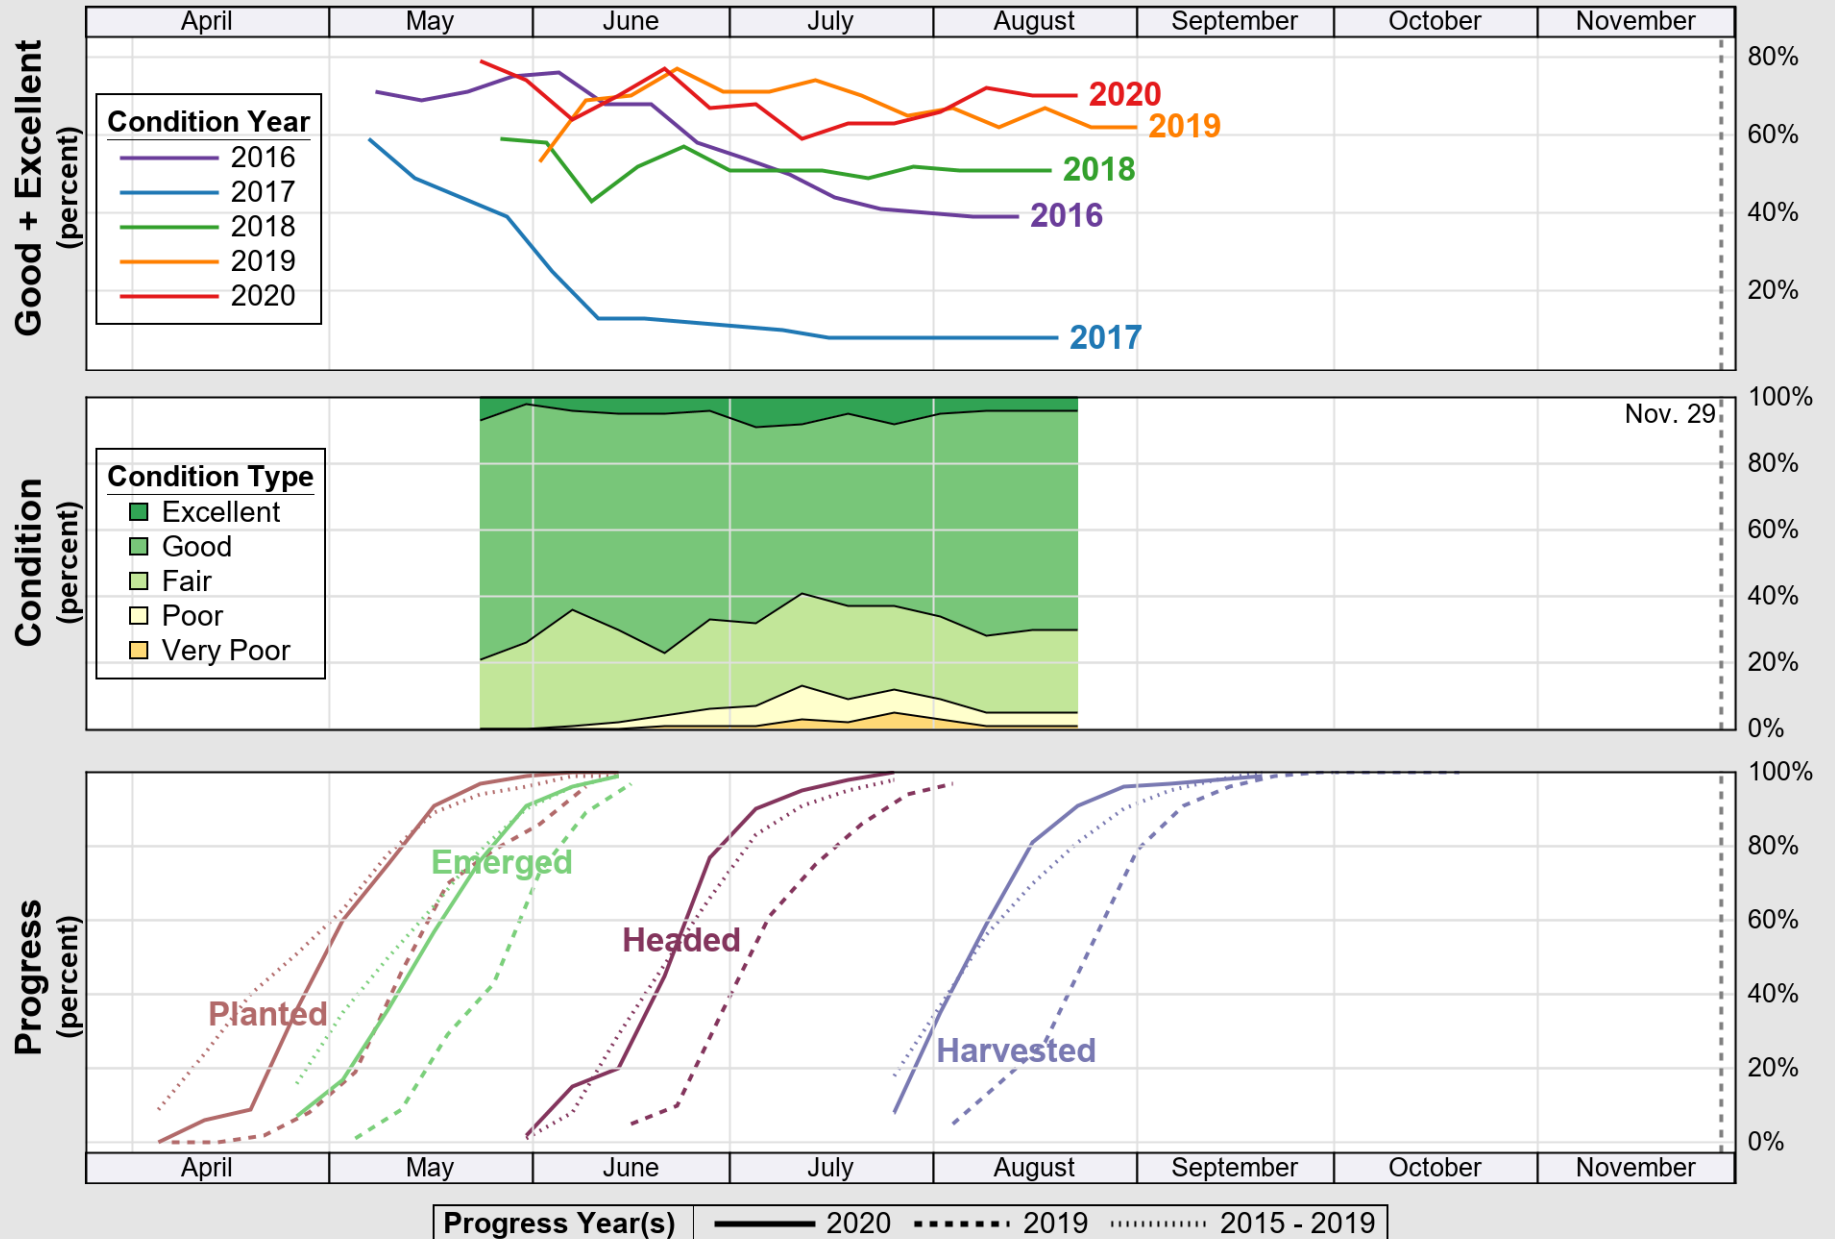

USDA

Crop Progress and Condition: Sorghum in South Dakota , 2020

NASS

Source: National Agricultural Statistics Service (NASS), Crop Progress Report

USDA

Crop Progress and Condition: Soybeans in South Dakota , 2020

NASS

Source: National Agricultural Statistics Service (NASS), Crop Progress Report

USDA

Crop Progress and Condition: Spring Wheat in South Dakota , 2020

NASS

Source: National Agricultural Statistics Service (NASS), Crop Progress Report

USDA

Crop Progress and Condition: Sunflower in South Dakota , 2020

NASS

Source: National Agricultural Statistics Service (NASS), Crop Progress Report

USDA

Crop Progress and Condition: Winter Wheat in South Dakota , 2020