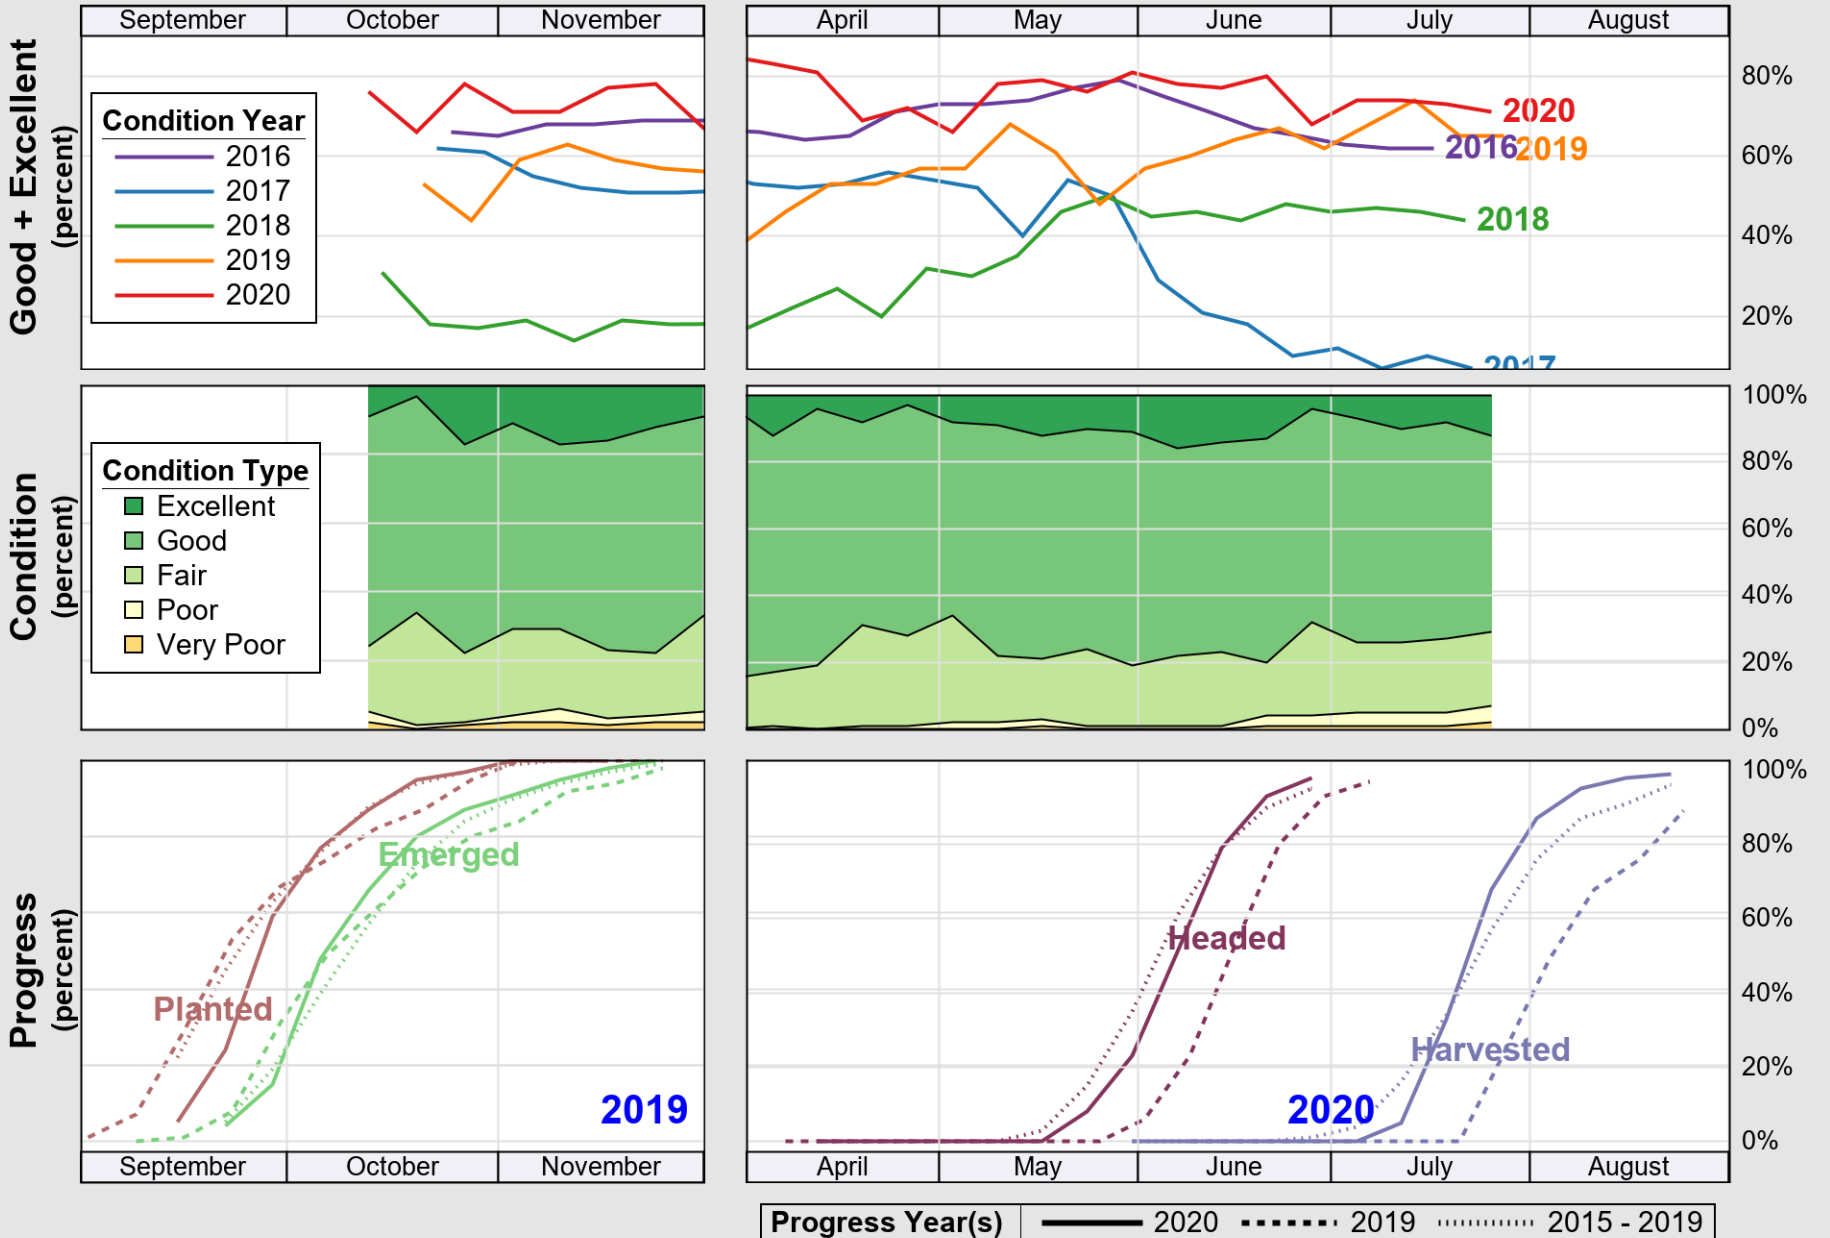

NASS

Source: National Agricultural Statistics Service (NASS), Crop Progress Report

USDA

Crop Progress and Condition: Spring Wheat in South Dakota , 2020

NASS

Source: National Agricultural Statistics Service (NASS), Crop Progress Report

USDA

Crop Progress and Condition: Sunflower in South Dakota , 2020

NASS

Source: National Agricultural Statistics Service (NASS), Crop Progress Report

USDA

Crop Progress and Condition: Winter Wheat in South Dakota , 2020

NASS

Source: National Agricultural Statistics Service (NASS), Crop Progress Report