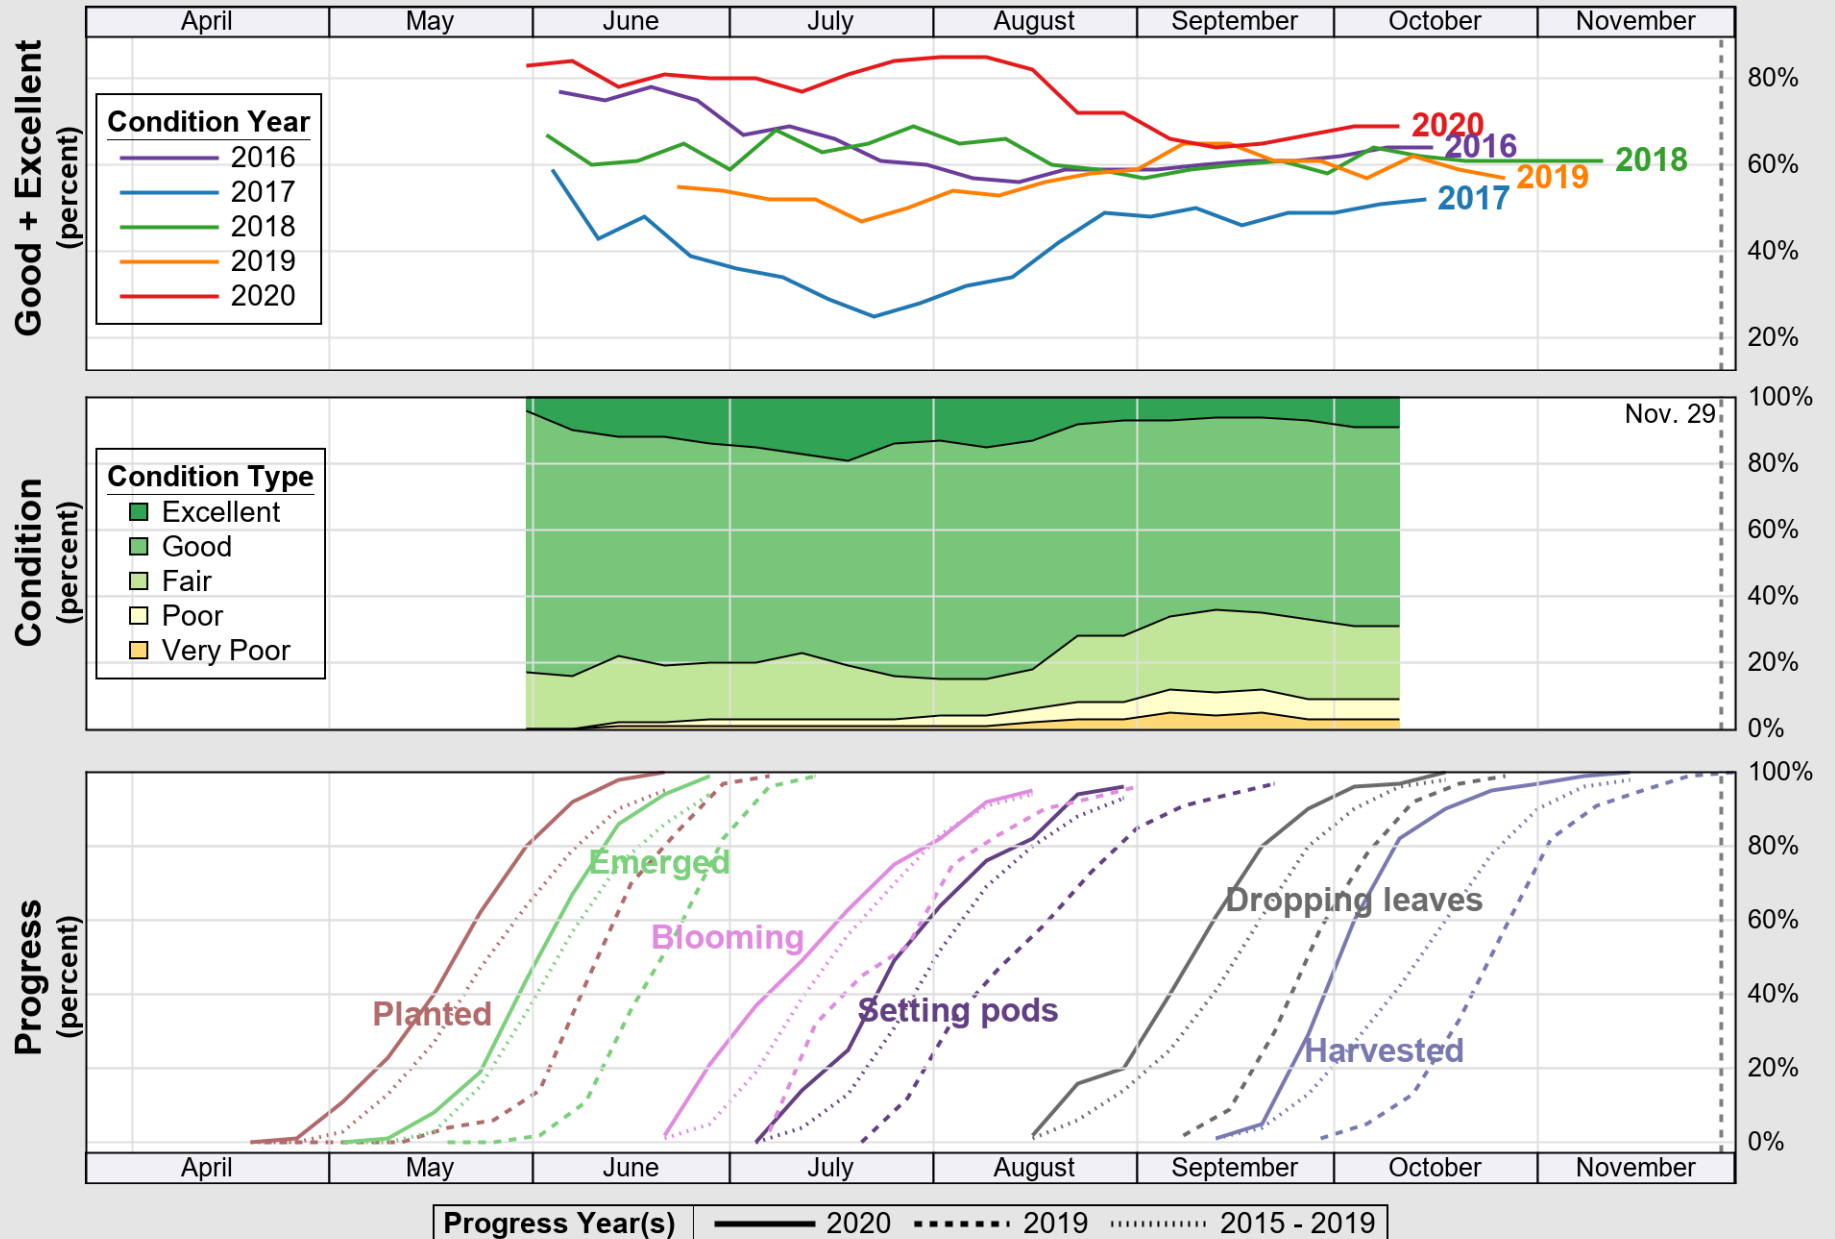

NASS

Source: National Agricultural Statistics Service (NASS), Crop Progress Report

USDA Crop Progress and Condition: Pasture and Range in South Dakota , 2020 **NASS**

Source: National Agricultural Statistics Service (NASS), Crop Progress Report

USDA

Crop Progress and Condition: Sorghum in South Dakota , 2020

NASS

Source: National Agricultural Statistics Service (NASS), Crop Progress Report

USDA

Crop Progress and Condition: Soybeans in South Dakota , 2020

NASS

Source: National Agricultural Statistics Service (NASS), Crop Progress Report

USDA

Crop Progress and Condition: Spring Wheat in South Dakota , 2020

NASS

Source: National Agricultural Statistics Service (NASS), Crop Progress Report

USDA

Crop Progress and Condition: Sunflower in South Dakota , 2020

NASS

Source: National Agricultural Statistics Service (NASS), Crop Progress Report

USDA

Crop Progress and Condition: Winter Wheat in South Dakota , 2020