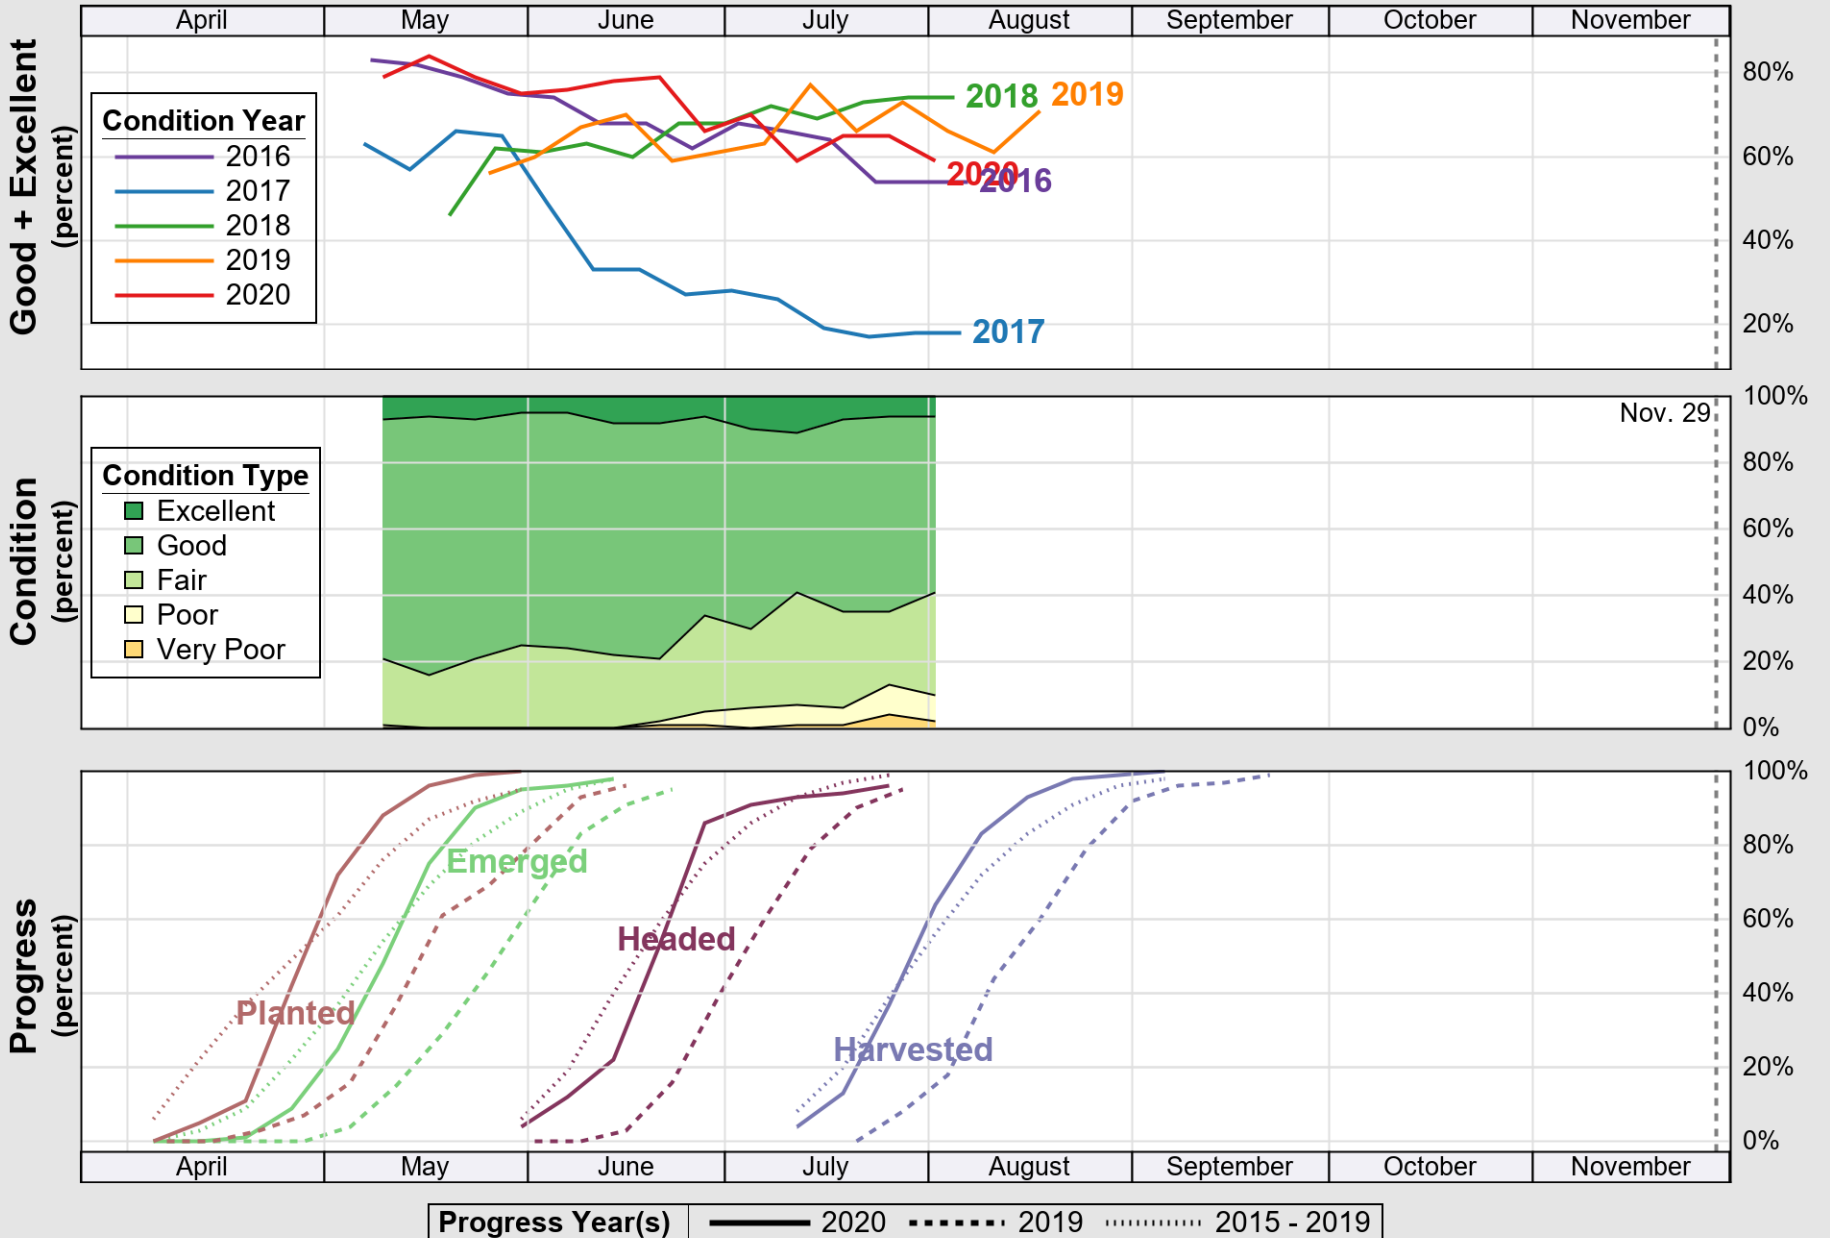

USDA

Crop Progress and Condition: Corn in South Dakota , 2020

NASS

Source: National Agricultural Statistics Service (NASS), Crop Progress Report

USDA

Crop Progress and Condition: Oats in South Dakota , 2020

NASS

Source: National Agricultural Statistics Service (NASS), Crop Progress Report

USDA Crop Progress and Condition: Pasture and Range in South Dakota , 2020 **NASS**

Source: National Agricultural Statistics Service (NASS), Crop Progress Report

USDA

Crop Progress and Condition: Sorghum in South Dakota , 2020

NASS

Source: National Agricultural Statistics Service (NASS), Crop Progress Report

USDA

Crop Progress and Condition: Soybeans in South Dakota , 2020

NASS

Source: National Agricultural Statistics Service (NASS), Crop Progress Report

USDA

Crop Progress and Condition: Spring Wheat in South Dakota , 2020

NASS

Source: National Agricultural Statistics Service (NASS), Crop Progress Report