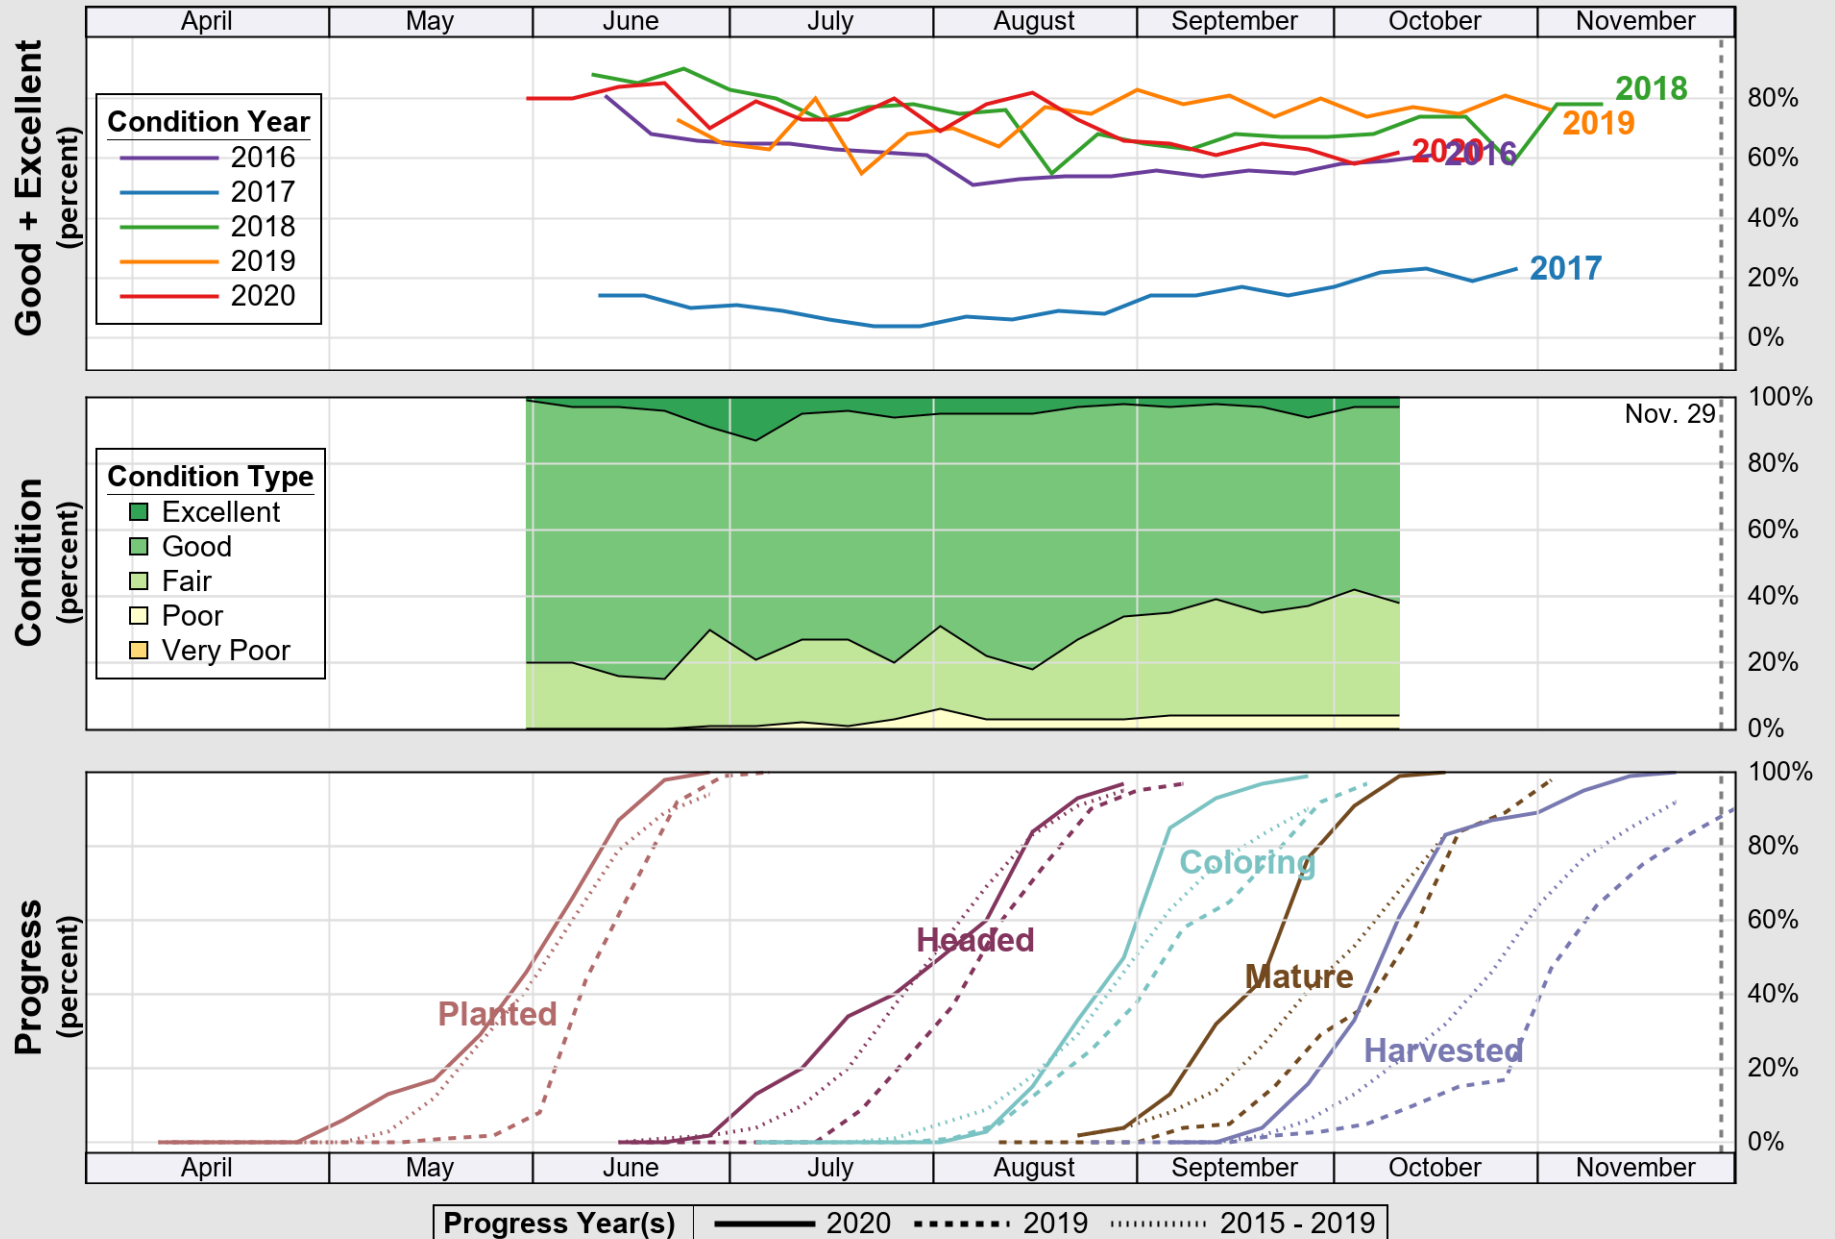

USDA

Crop Progress and Condition: Corn in South Dakota , 2020

NASS

Source: National Agricultural Statistics Service (NASS), Crop Progress Report

USDA

Crop Progress and Condition: Oats in South Dakota , 2020

NASS

Source: National Agricultural Statistics Service (NASS), Crop Progress Report

USDA Crop Progress and Condition: Pasture and Range in South Dakota , 2020 **NASS**

Source: National Agricultural Statistics Service (NASS), Crop Progress Report

USDA

Crop Progress and Condition: Sorghum in South Dakota , 2020

NASS

Source: National Agricultural Statistics Service (NASS), Crop Progress Report

USDA

Crop Progress and Condition: Soybeans in South Dakota , 2020

NASS

Source: National Agricultural Statistics Service (NASS), Crop Progress Report

USDA

Crop Progress and Condition: Spring Wheat in South Dakota , 2020

NASS

Source: National Agricultural Statistics Service (NASS), Crop Progress Report