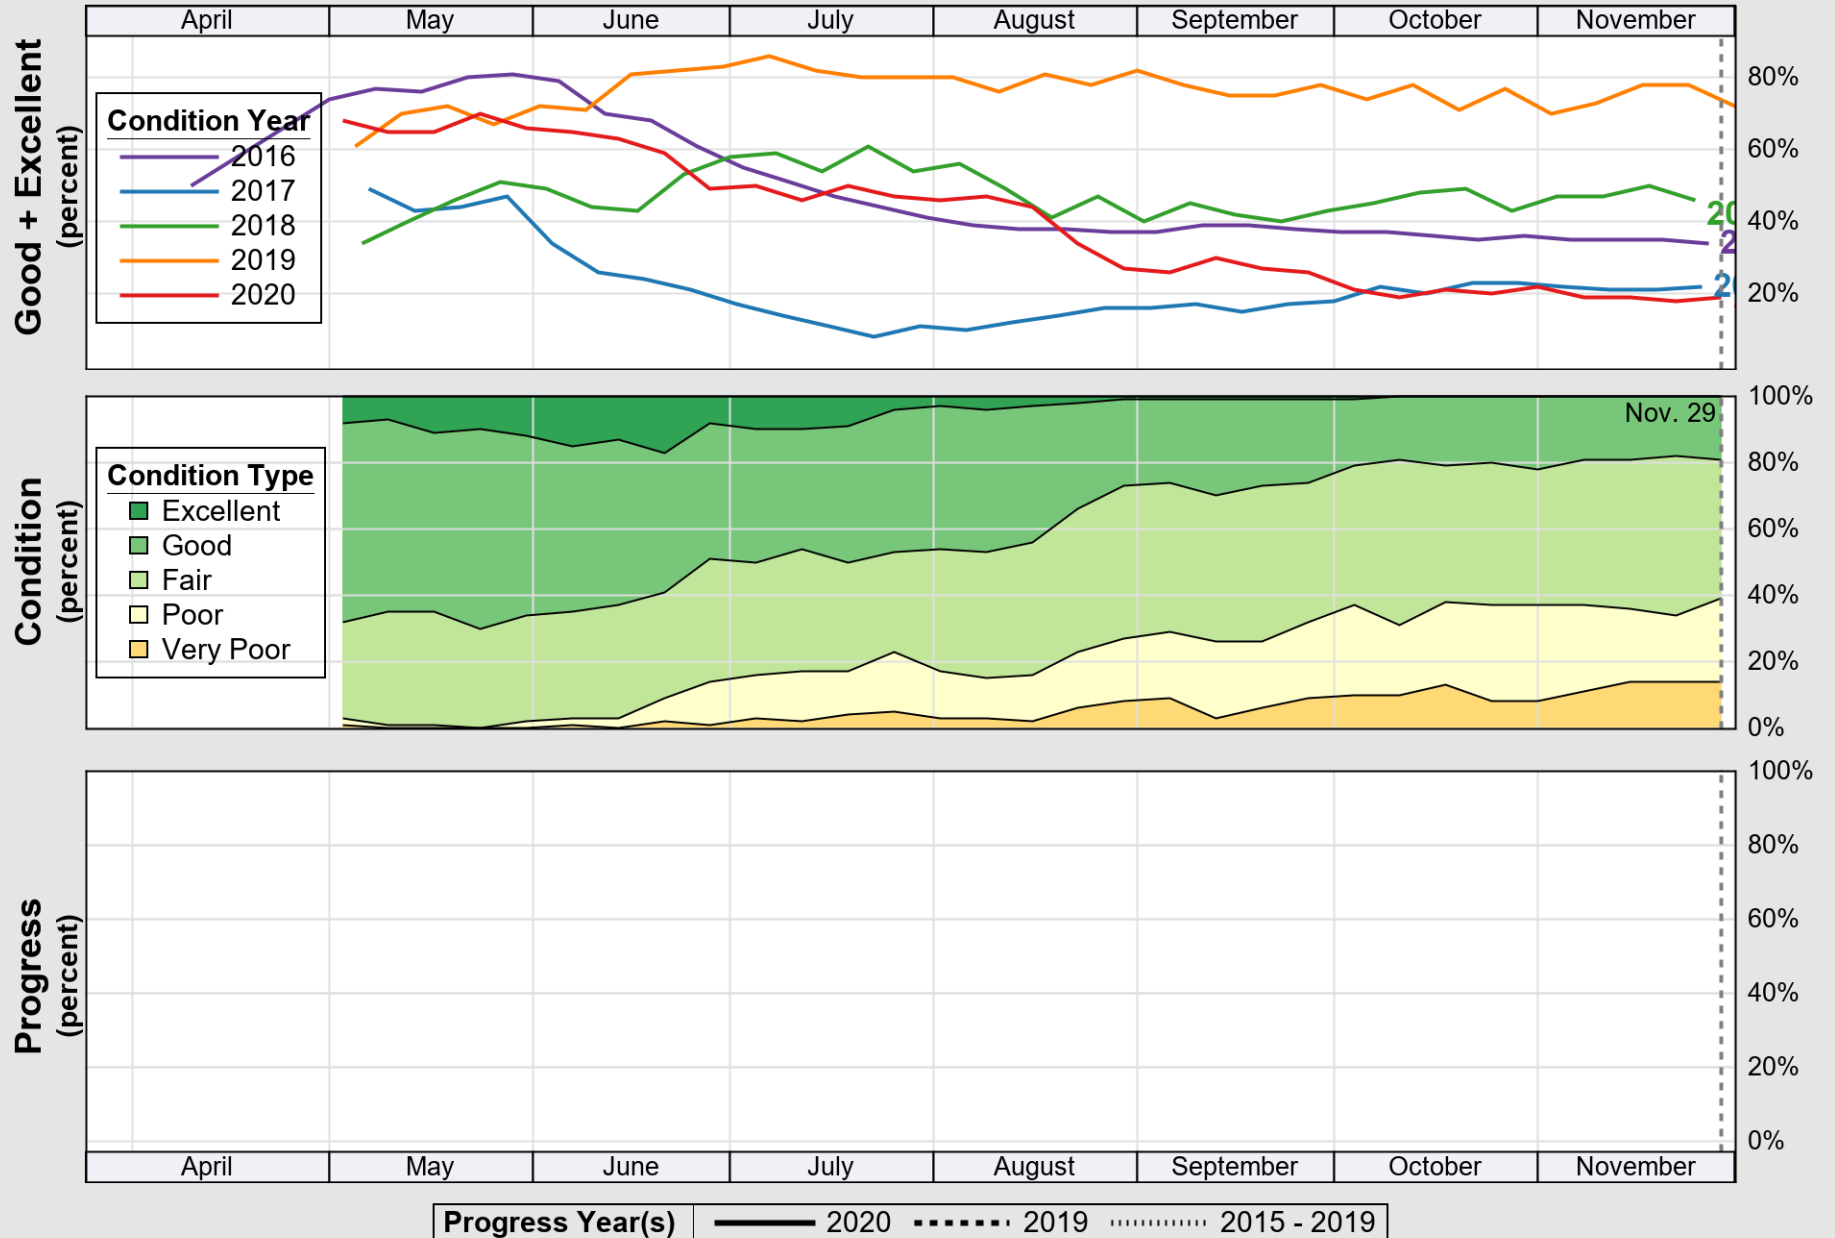

USDA

Crop Progress and Condition: Corn in South Dakota , 2020

NASS

Source: National Agricultural Statistics Service (NASS), Crop Progress Report

USDA

Crop Progress and Condition: Oats in South Dakota , 2020

NASS

Source: National Agricultural Statistics Service (NASS), Crop Progress Report

USDA Crop Progress and Condition: Pasture and Range in South Dakota , 2020 **NASS**

Source: National Agricultural Statistics Service (NASS), Crop Progress Report

USDA

Crop Progress and Condition: Sorghum in South Dakota , 2020

NASS

Source: National Agricultural Statistics Service (NASS), Crop Progress Report

USDA

Crop Progress and Condition: Soybeans in South Dakota , 2020

NASS

Source: National Agricultural Statistics Service (NASS), Crop Progress Report

USDA

Crop Progress and Condition: Spring Wheat in South Dakota , 2020

NASS

Source: National Agricultural Statistics Service (NASS), Crop Progress Report