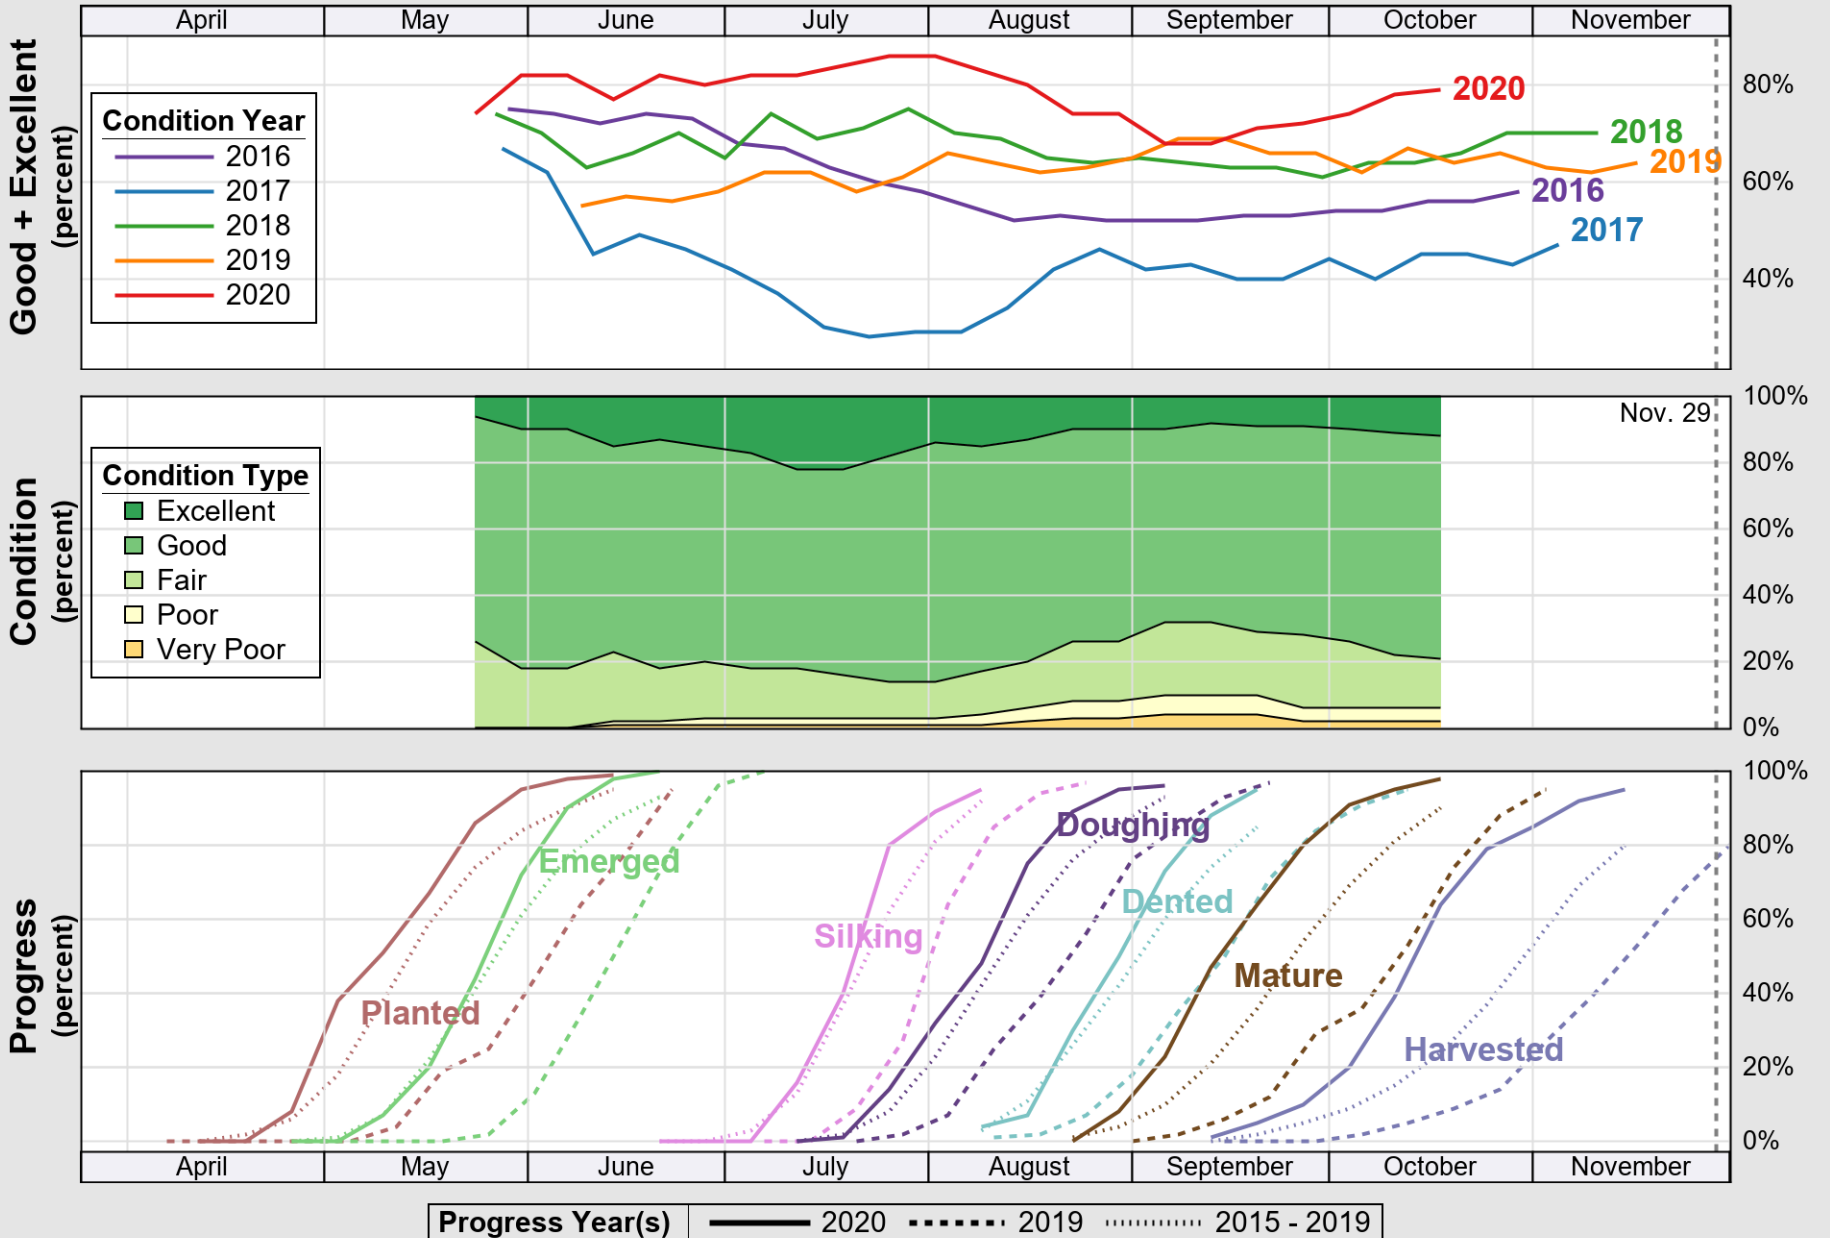

USDA

Crop Progress and Condition: Corn in South Dakota , 2020

NASS

Source: National Agricultural Statistics Service (NASS), Crop Progress Report

USDA

Crop Progress and Condition: Oats in South Dakota , 2020

NASS

Source: National Agricultural Statistics Service (NASS), Crop Progress Report

USDA Crop Progress and Condition: Pasture and Range in South Dakota , 2020 **NASS**

Source: National Agricultural Statistics Service (NASS), Crop Progress Report

USDA

Crop Progress and Condition: Sorghum in South Dakota , 2020

NASS

Source: National Agricultural Statistics Service (NASS), Crop Progress Report

USDA

Crop Progress and Condition: Soybeans in South Dakota , 2020

NASS

Source: National Agricultural Statistics Service (NASS), Crop Progress Report

USDA

Crop Progress and Condition: Spring Wheat in South Dakota , 2020

NASS

Source: National Agricultural Statistics Service (NASS), Crop Progress Report