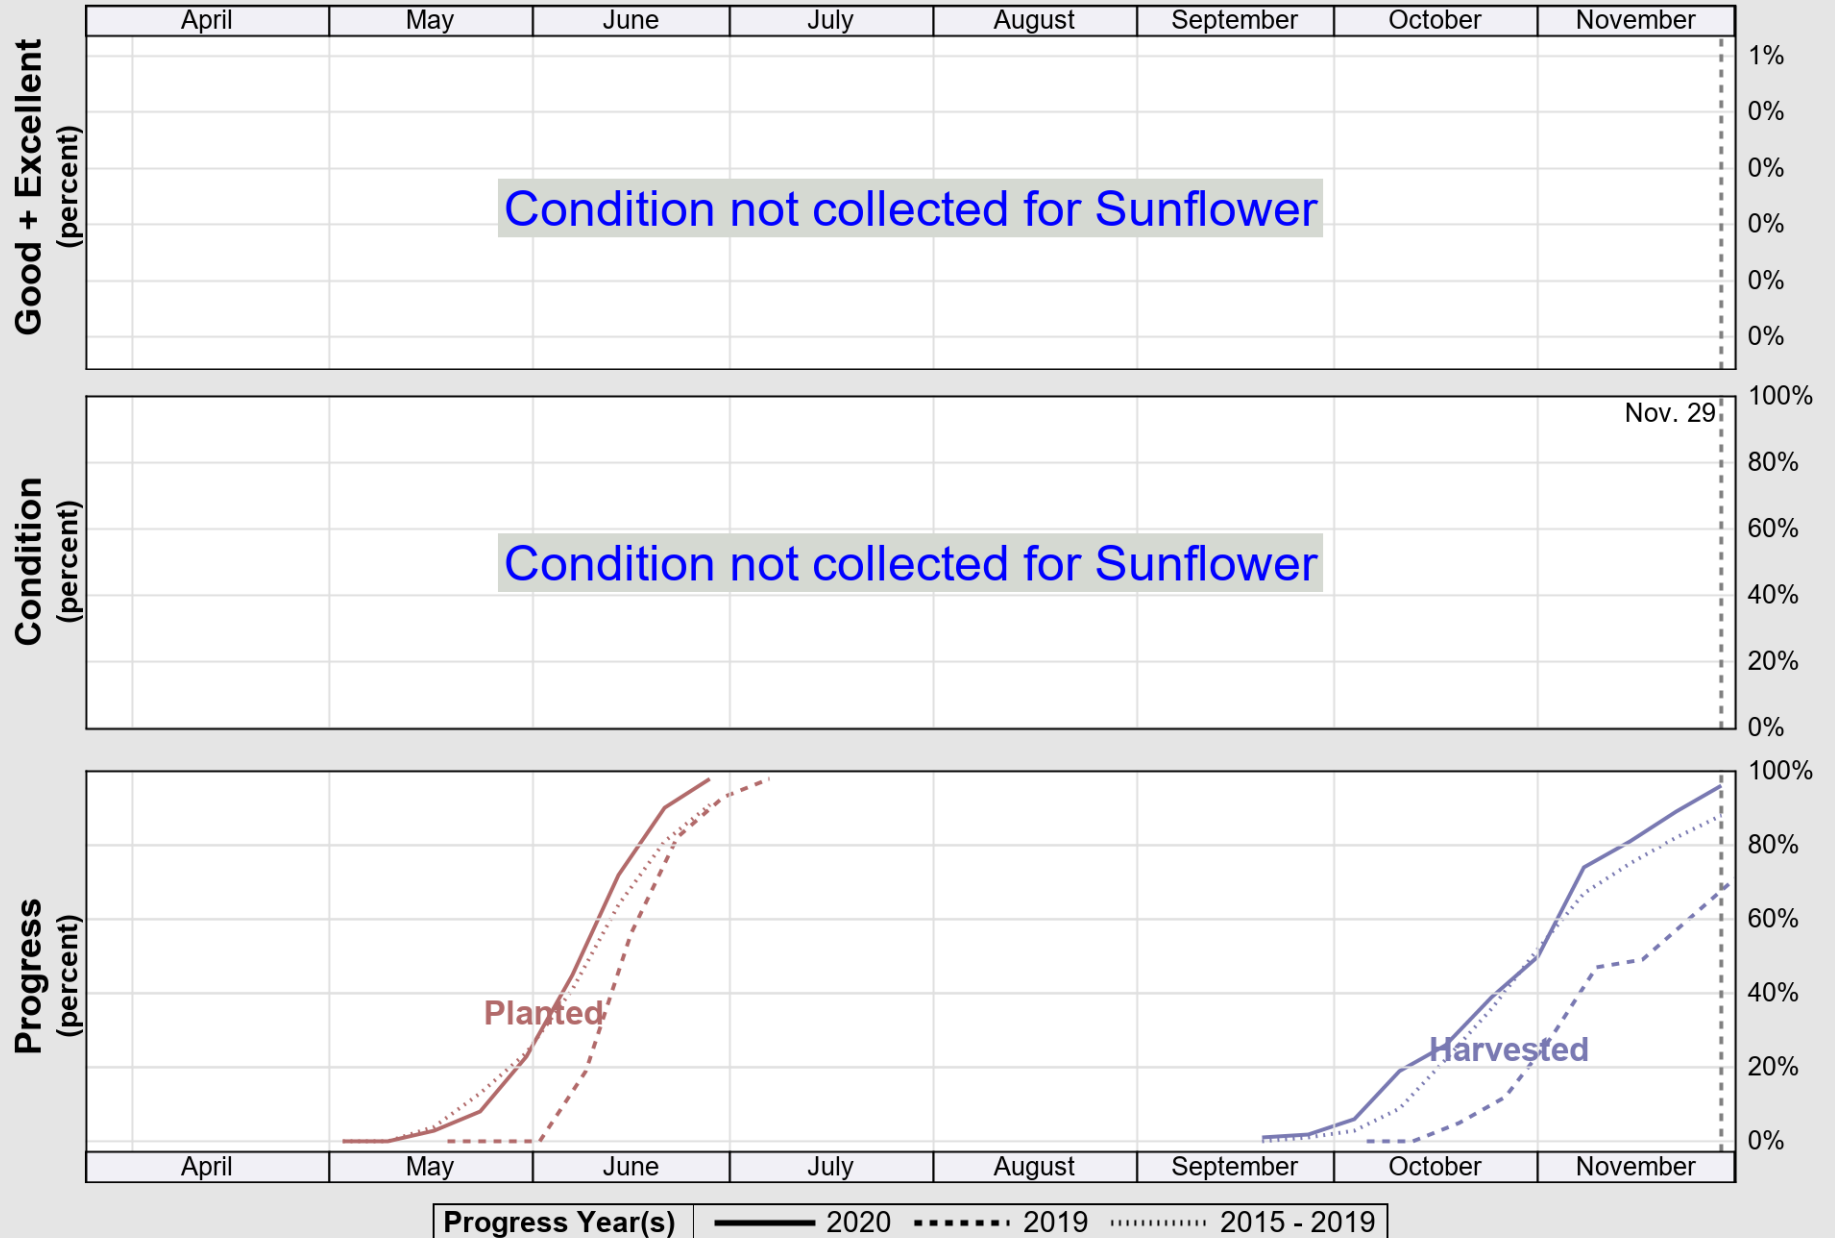

NASS

Source: National Agricultural Statistics Service (NASS), Crop Progress Report

USDA

Crop Progress and Condition: Spring Wheat in South Dakota , 2020

NASS

Source: National Agricultural Statistics Service (NASS), Crop Progress Report

USDA

Crop Progress and Condition: Sunflower in South Dakota , 2020

NASS

Source: National Agricultural Statistics Service (NASS), Crop Progress Report

USDA

Crop Progress and Condition: Winter Wheat in South Dakota , 2020