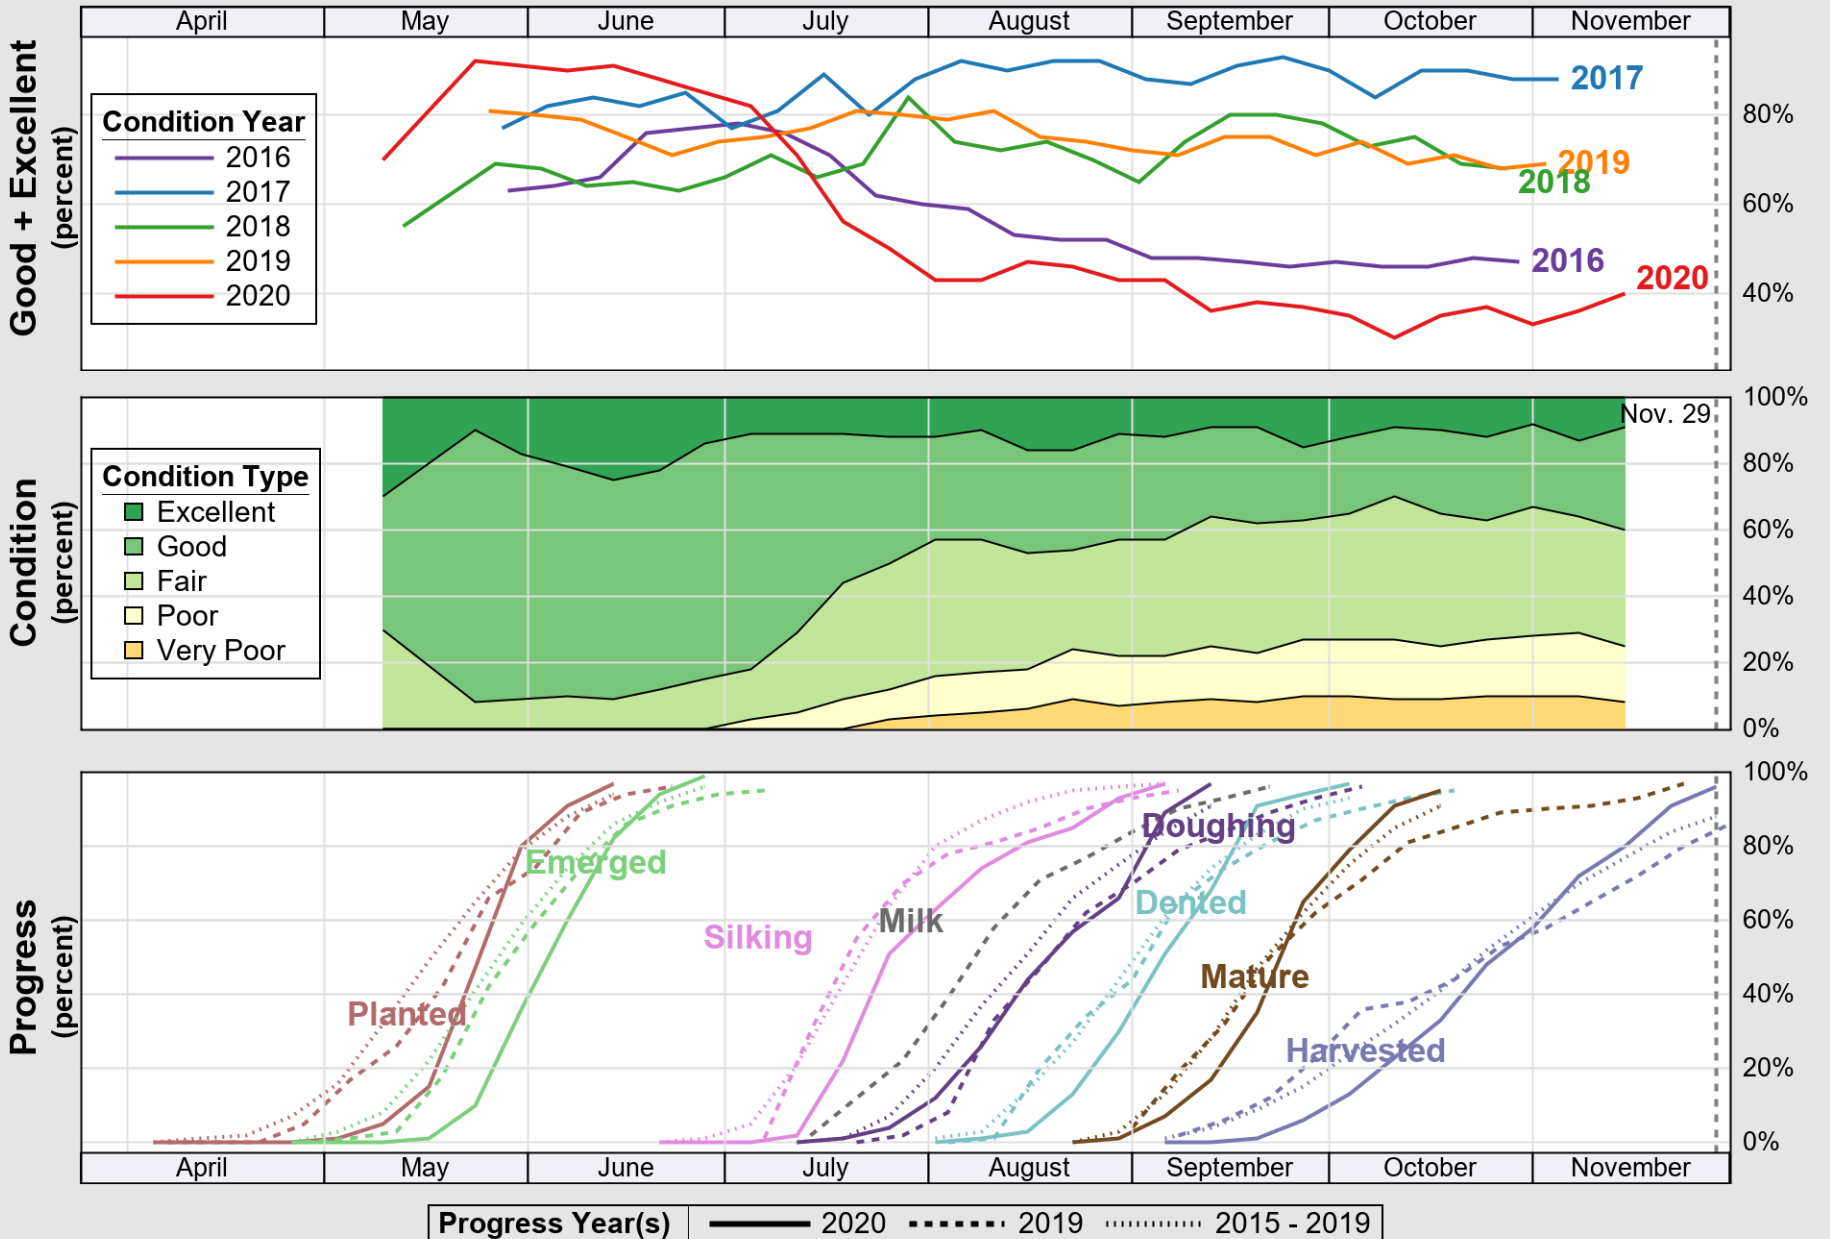

USDA

Crop Progress and Condition: Corn in Pennsylvania , 2020

NASS

Source: National Agricultural Statistics Service (NASS), Crop Progress Report

USDA

Crop Progress and Condition: Oats in Pennsylvania , 2020

NASS

Source: National Agricultural Statistics Service (NASS), Crop Progress Report

USDA Crop Progress and Condition: Pasture and Range in Pennsylvania , 2020 **NASS**

Source: National Agricultural Statistics Service (NASS), Crop Progress Report

USDA

Crop Progress and Condition: Soybeans in Pennsylvania, 2020

NASS

Source: National Agricultural Statistics Service (NASS), Crop Progress Report