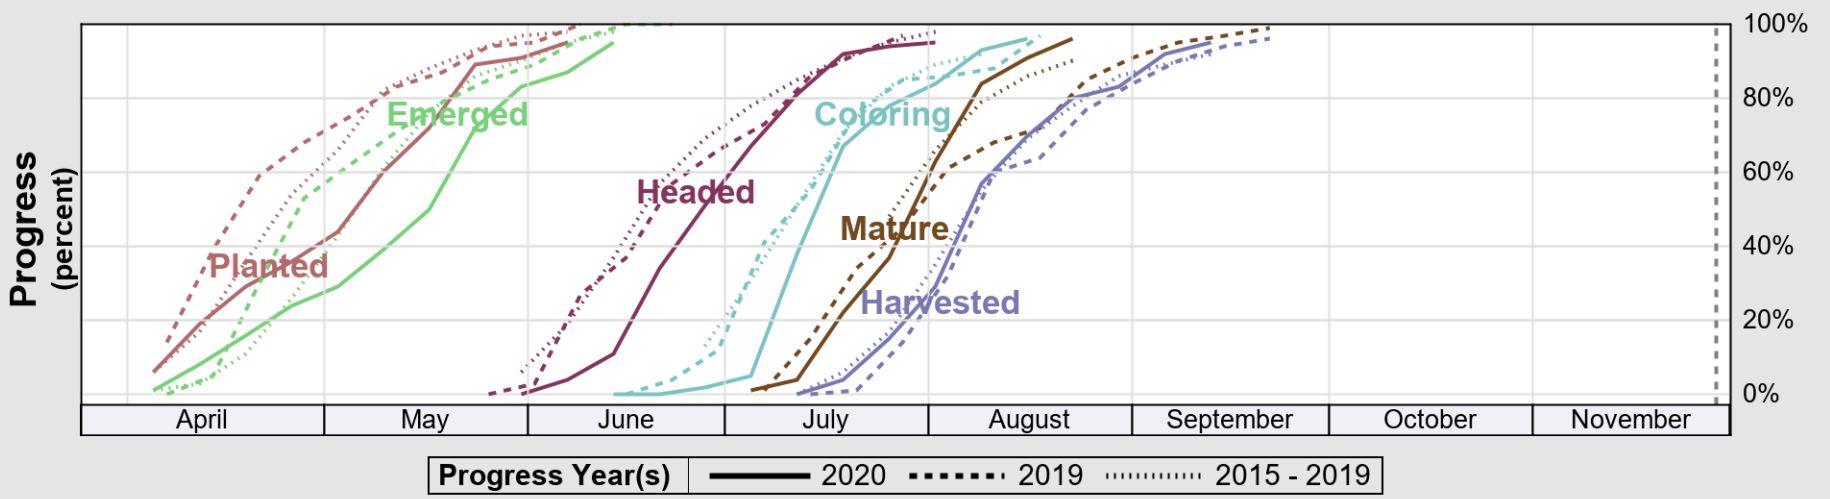

USDA

Crop Progress and Condition: Oats in Pennsylvania , 2020

NASS

Source: National Agricultural Statistics Service (NASS), Crop Progress Report