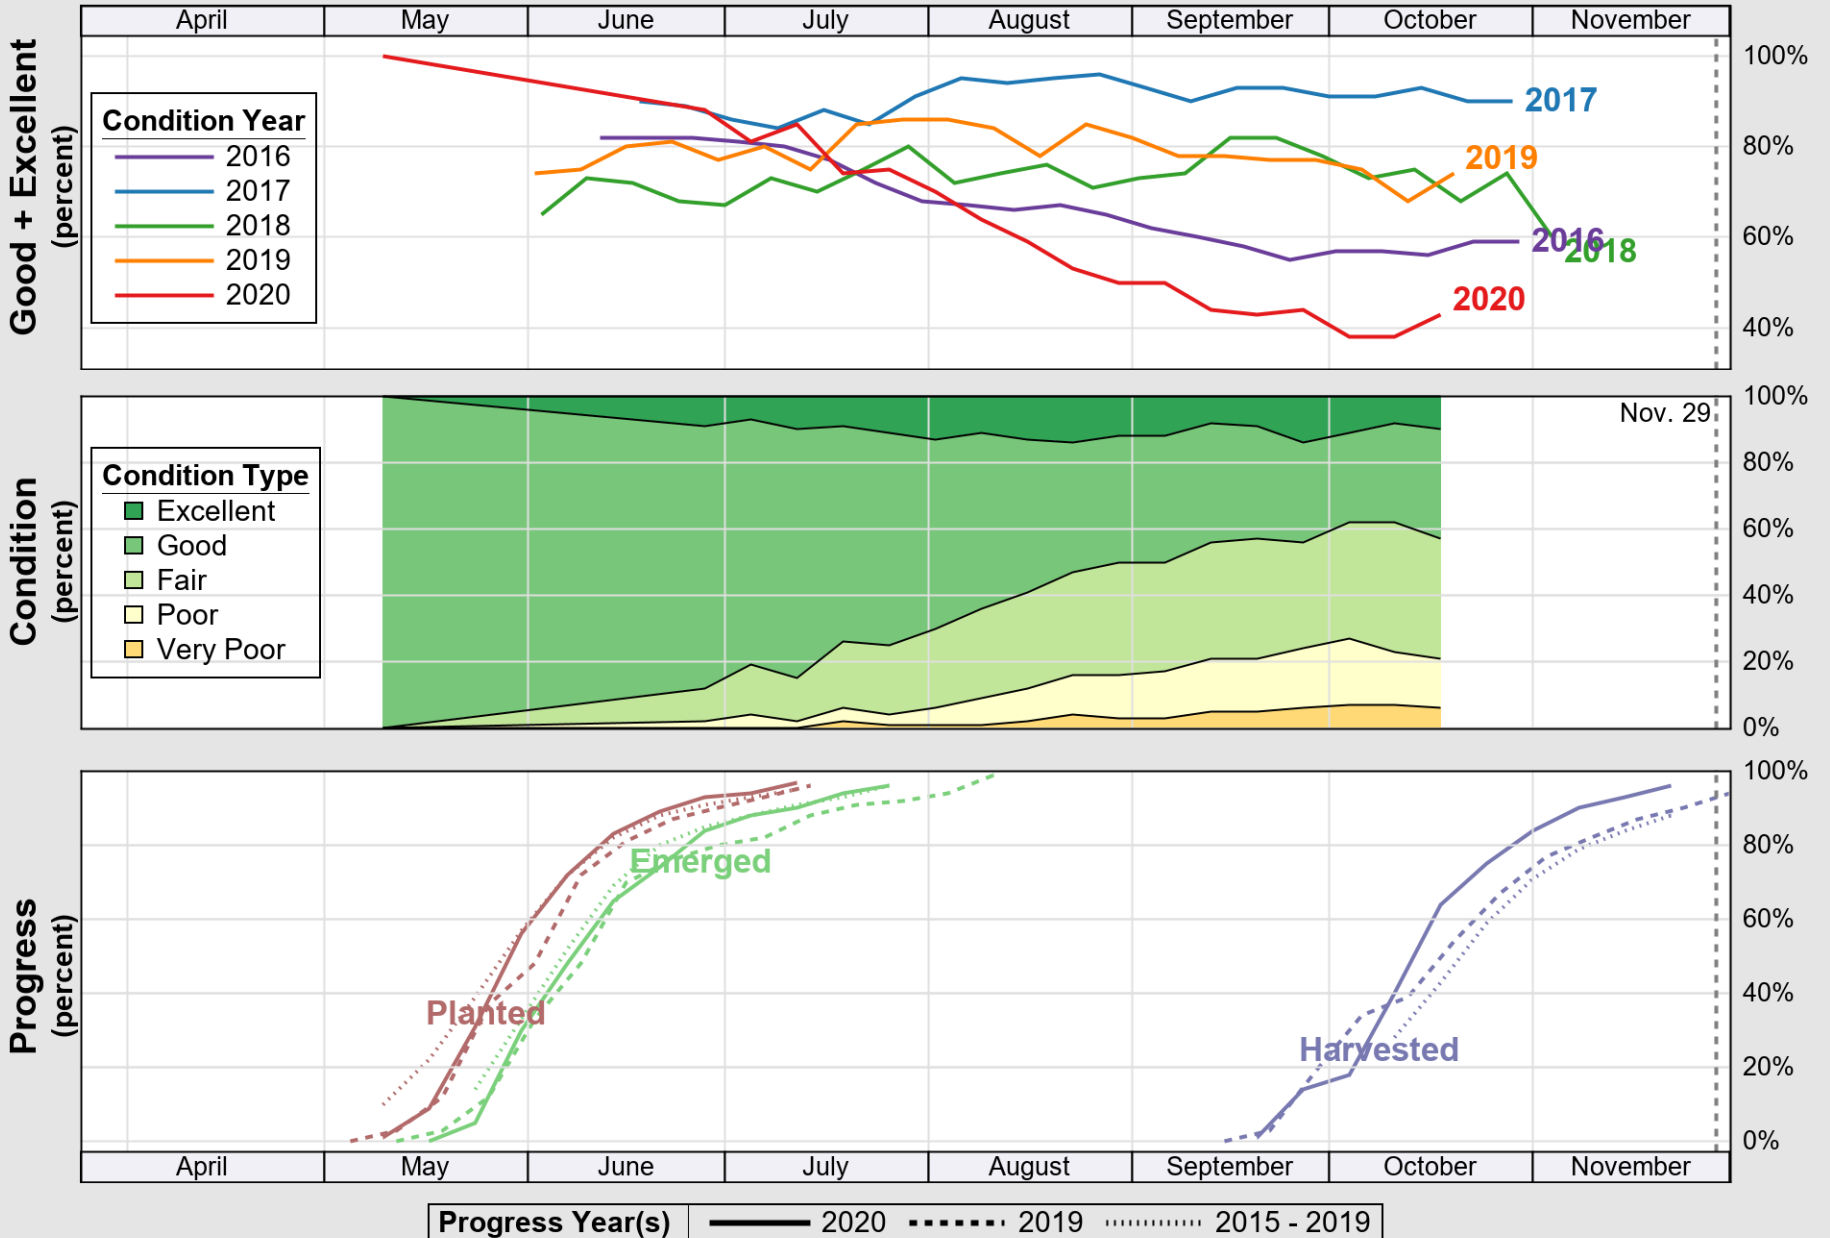

USDA

Crop Progress and Condition: Corn in Pennsylvania , 2020

NASS

Source: National Agricultural Statistics Service (NASS), Crop Progress Report

USDA

Crop Progress and Condition: Oats in Pennsylvania , 2020

NASS

Source: National Agricultural Statistics Service (NASS), Crop Progress Report

USDA Crop Progress and Condition: Pasture and Range in Pennsylvania , 2020 **NASS**

Source: National Agricultural Statistics Service (NASS), Crop Progress Report

USDA

Crop Progress and Condition: Soybeans in Pennsylvania, 2020

NASS

Source: National Agricultural Statistics Service (NASS), Crop Progress Report