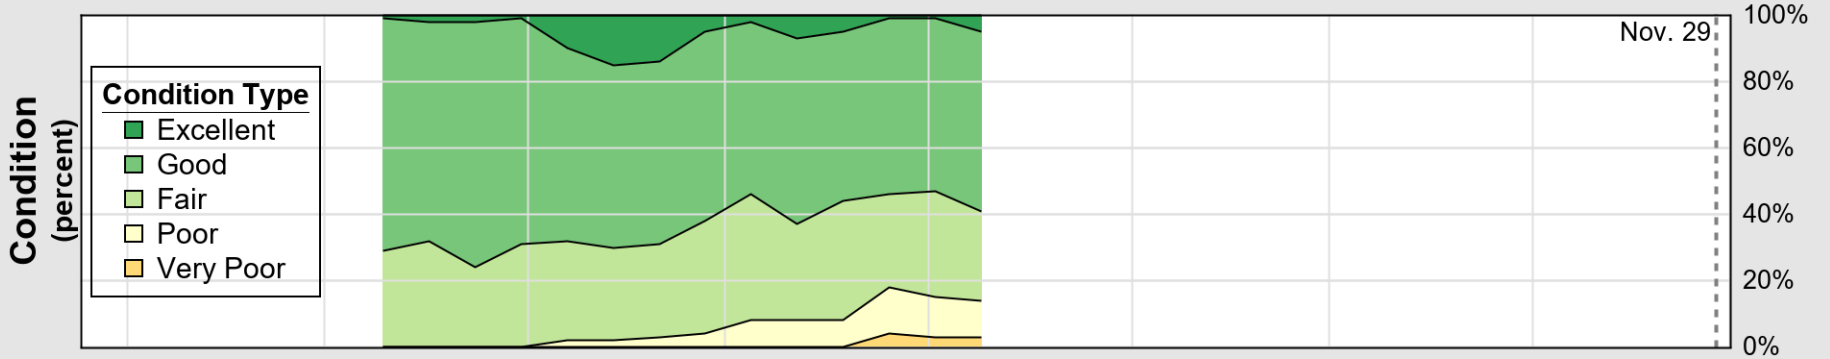

USDA

Crop Progress and Condition: Oats in Pennsylvania , 2020

NASS

Source: National Agricultural Statistics Service (NASS), Crop Progress Report