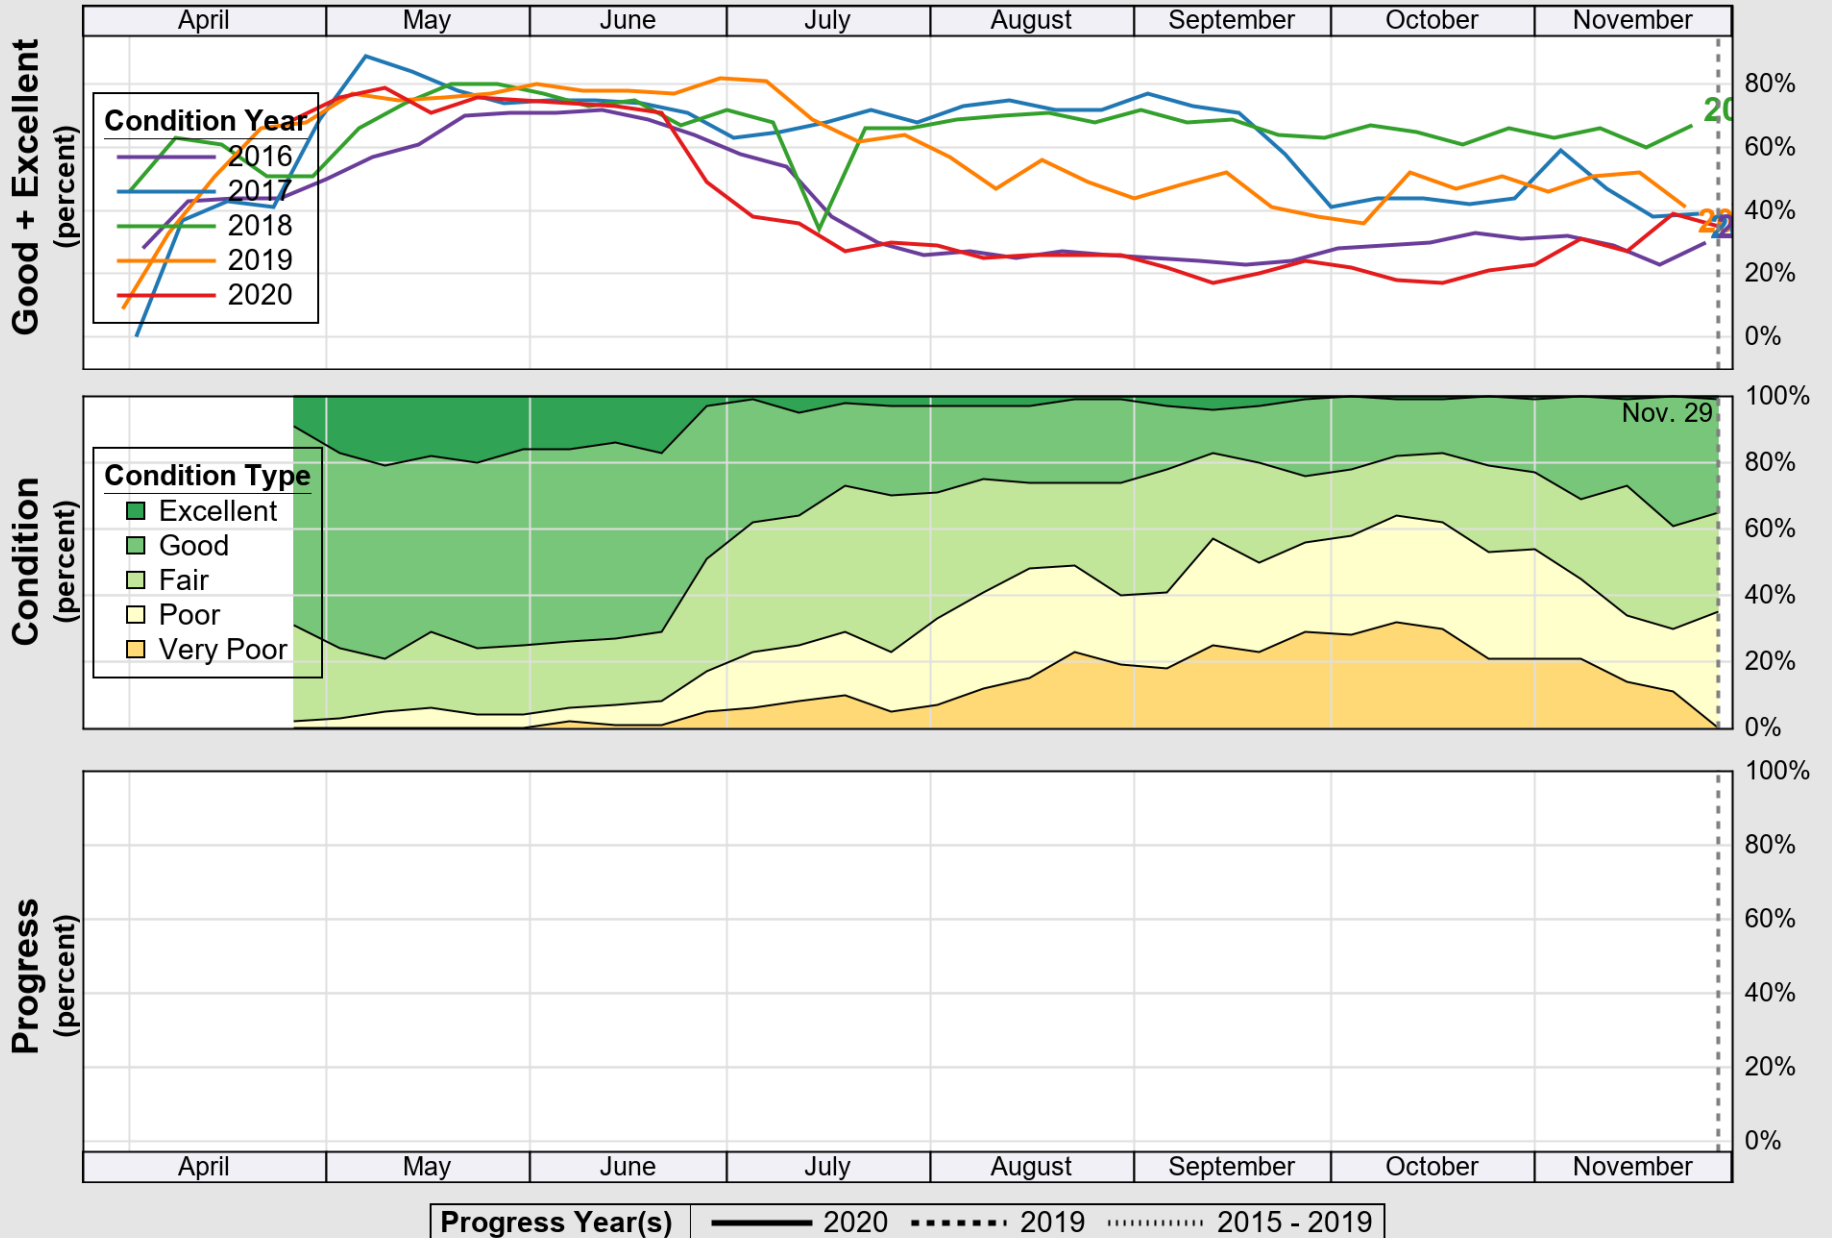

USDA

Crop Progress and Condition: Corn in Pennsylvania , 2020

NASS

Source: National Agricultural Statistics Service (NASS), Crop Progress Report

USDA

Crop Progress and Condition: Oats in Pennsylvania , 2020

NASS

Source: National Agricultural Statistics Service (NASS), Crop Progress Report

USDA Crop Progress and Condition: Pasture and Range in Pennsylvania , 2020 **NASS**

Source: National Agricultural Statistics Service (NASS), Crop Progress Report

USDA

Crop Progress and Condition: Soybeans in Pennsylvania, 2020

NASS

Source: National Agricultural Statistics Service (NASS), Crop Progress Report