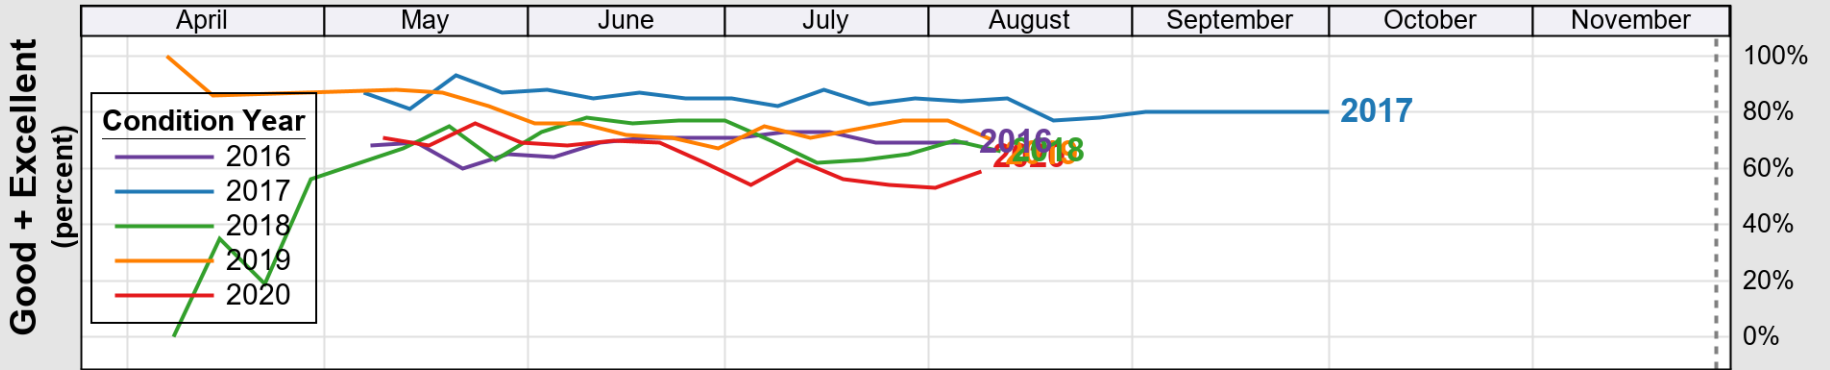

USDA

Crop Progress and Condition: Oats in Pennsylvania , 2020

NASS

Source: National Agricultural Statistics Service (NASS), Crop Progress Report