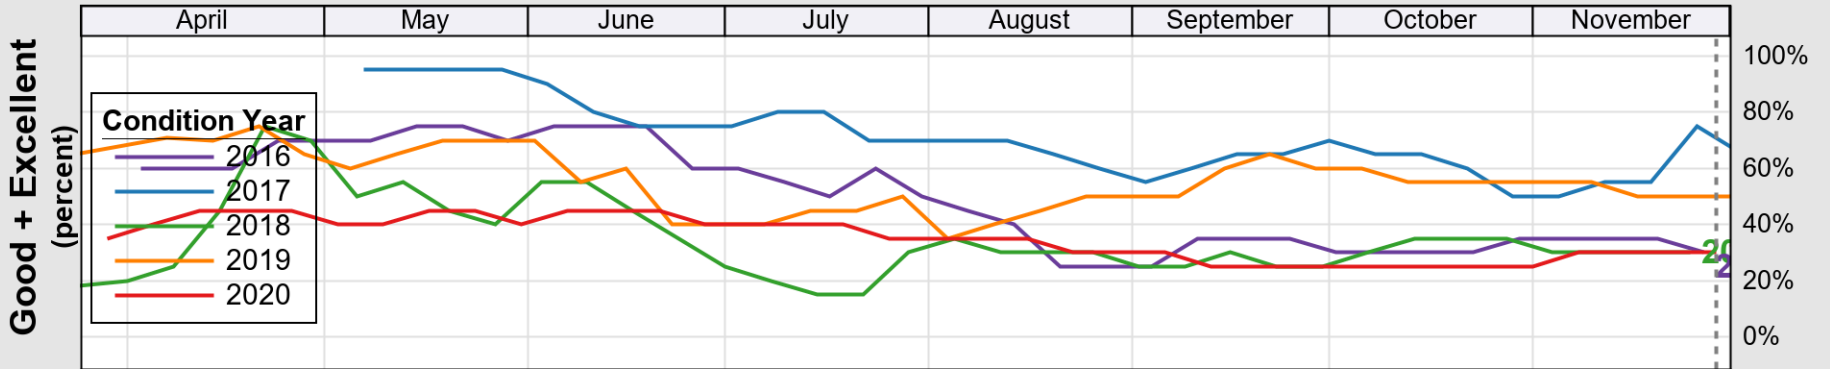

USDA

Crop Progress and Condition: Pasture and Range in Nevada , 2020

NASS

Progress Year(s) ——— 2020 2019 - - - - - 2015 - 2019

Source: National Agricultural Statistics Service (NASS), Crop Progress Report