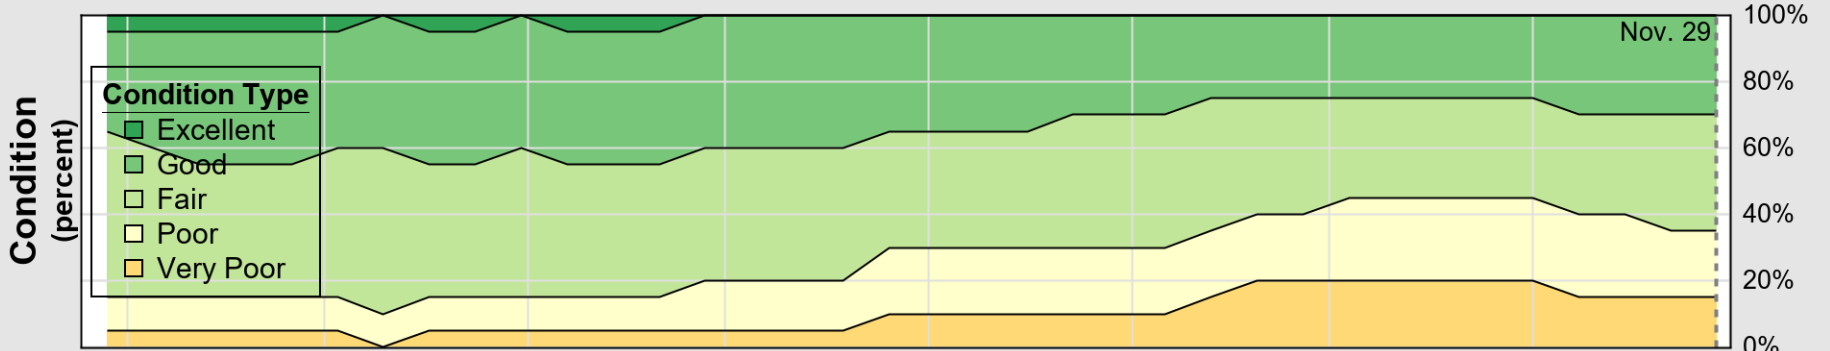

USDA

Crop Progress and Condition: Pasture and Range in Nevada , 2020

NASS

Progress Year(s) ——— 2020 2019 - - - - - 2015 - 2019

Source: National Agricultural Statistics Service (NASS), Crop Progress Report