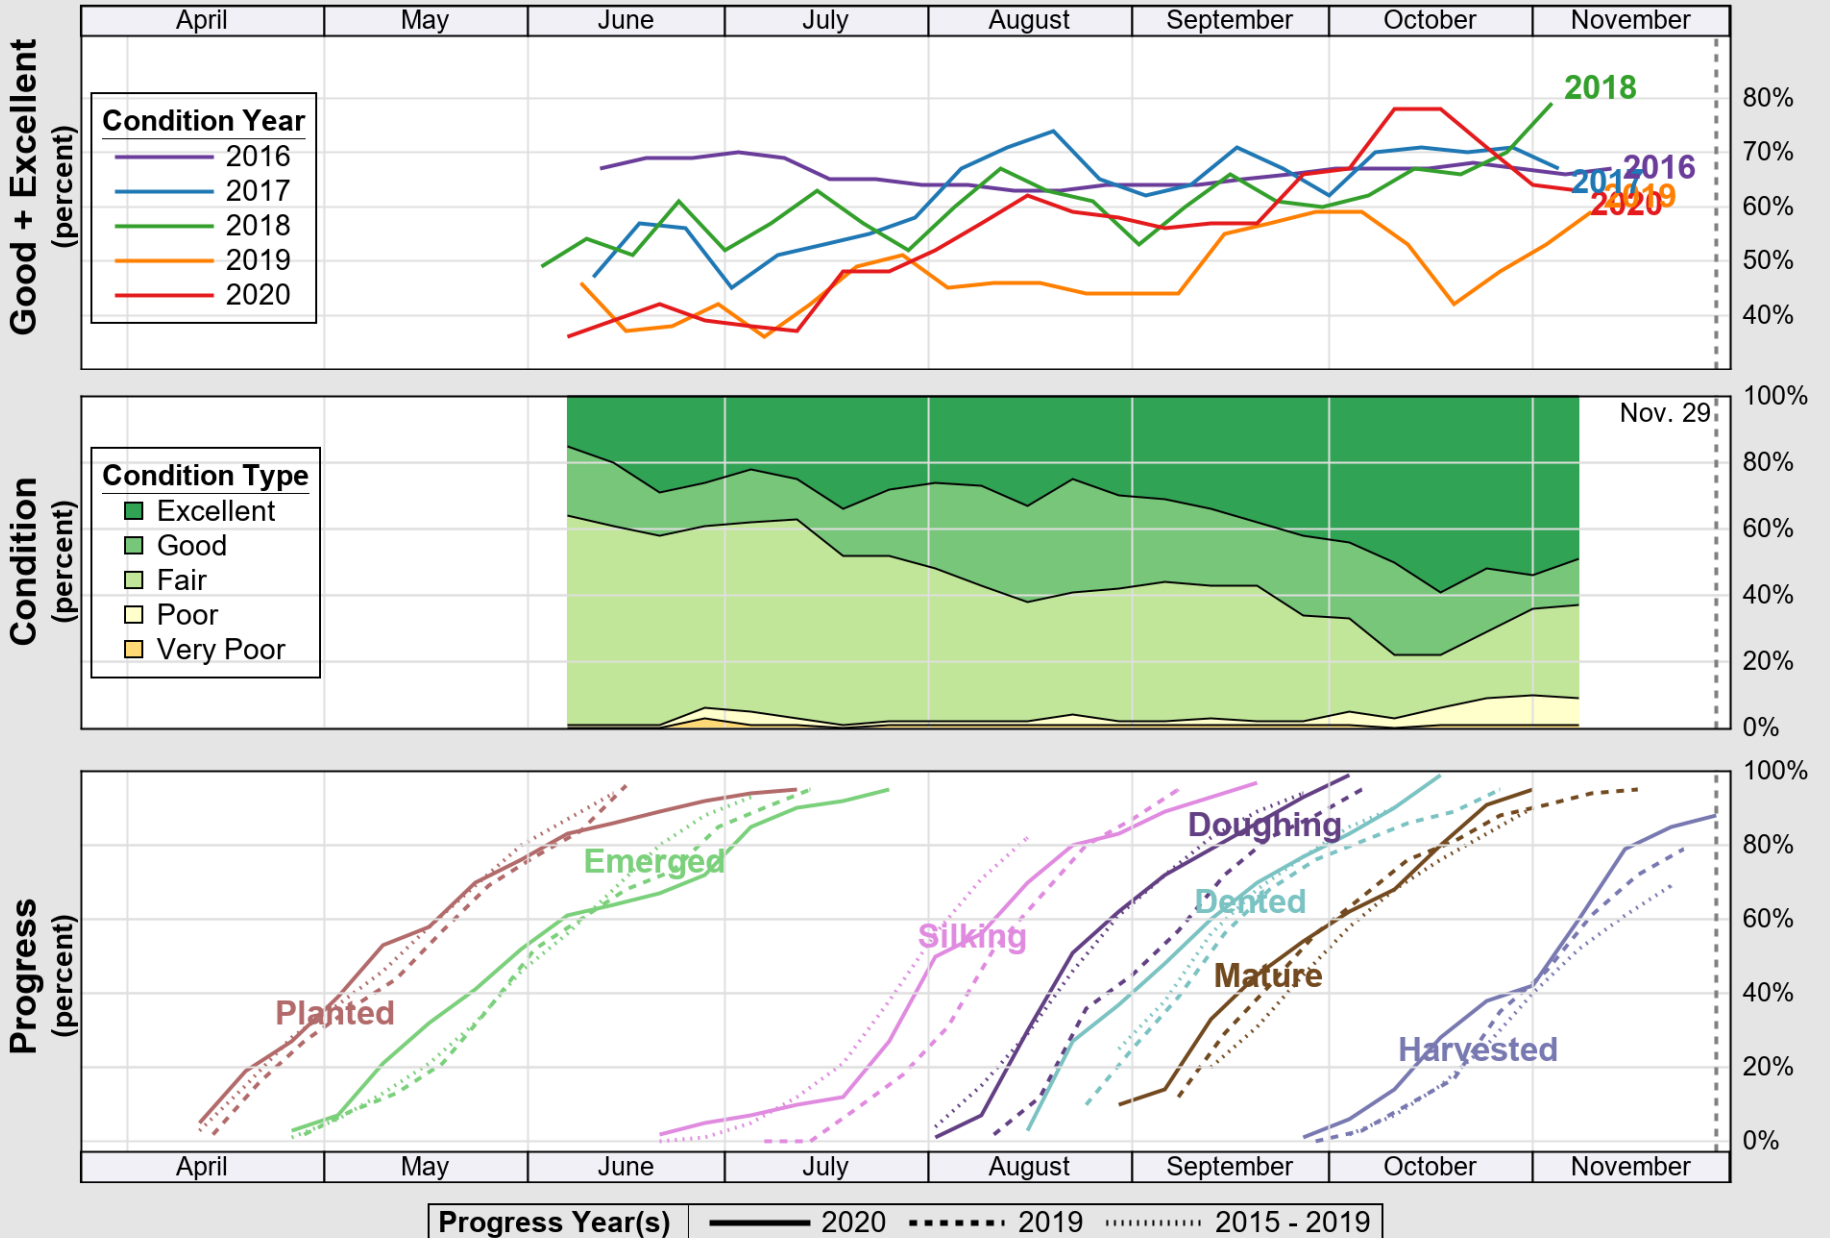

# Crop Progress and Condition: Corn in New Mexico , 2020

NASS

Source: National Agricultural Statistics Service (NASS), Crop Progress Report

USDA

# Crop Progress and Condition: Cotton in New Mexico , 2020

NASS

Source: National Agricultural Statistics Service (NASS), Crop Progress Report

USDA