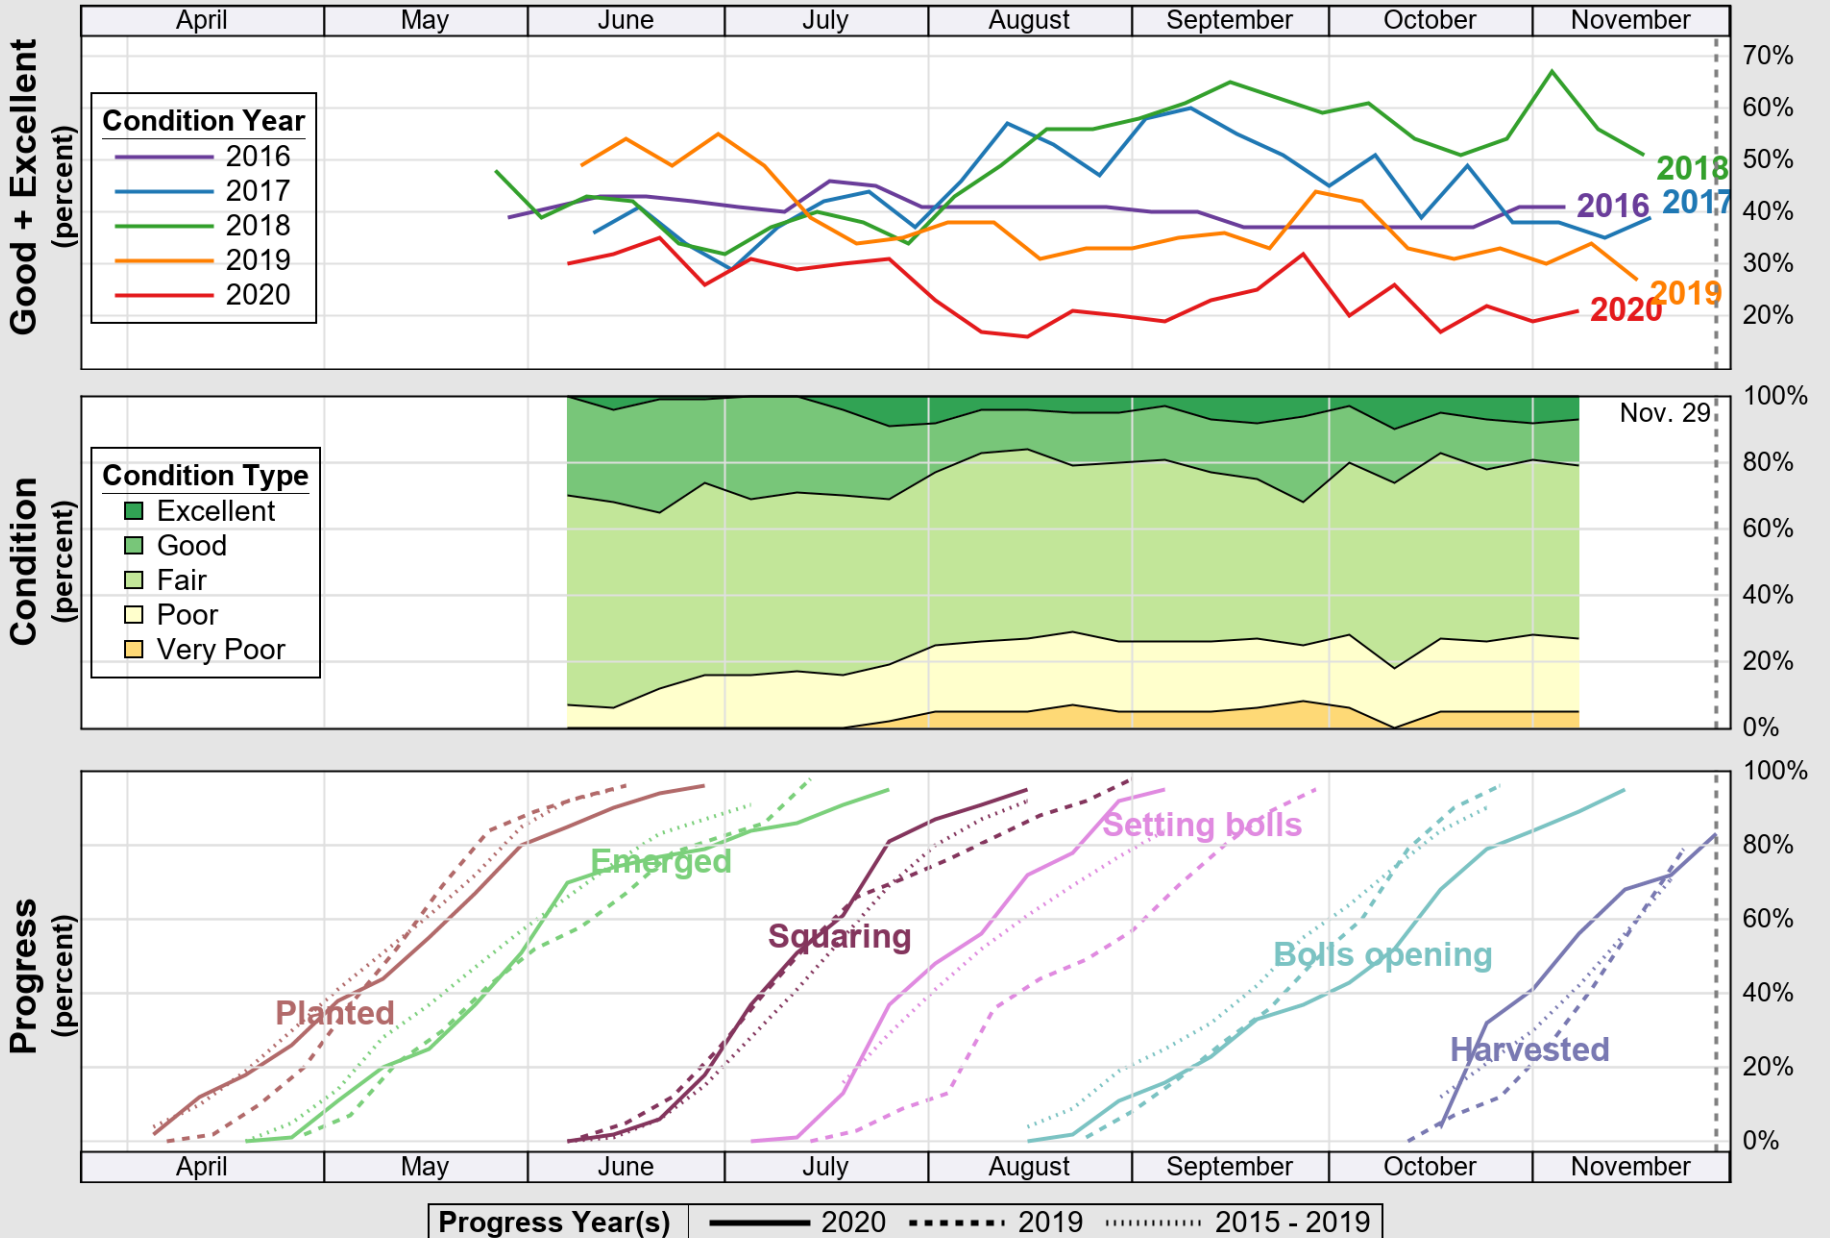

# Crop Progress and Condition: Corn in New Mexico , 2020

NASS

Source: National Agricultural Statistics Service (NASS), Crop Progress Report

USDA

# Crop Progress and Condition: Cotton in New Mexico , 2020

NASS

Source: National Agricultural Statistics Service (NASS), Crop Progress Report

USDA

# Crop Progress and Condition: Pasture and Range in New Mexico , 2020

NASS

Source: National Agricultural Statistics Service (NASS), Crop Progress Report

USDA