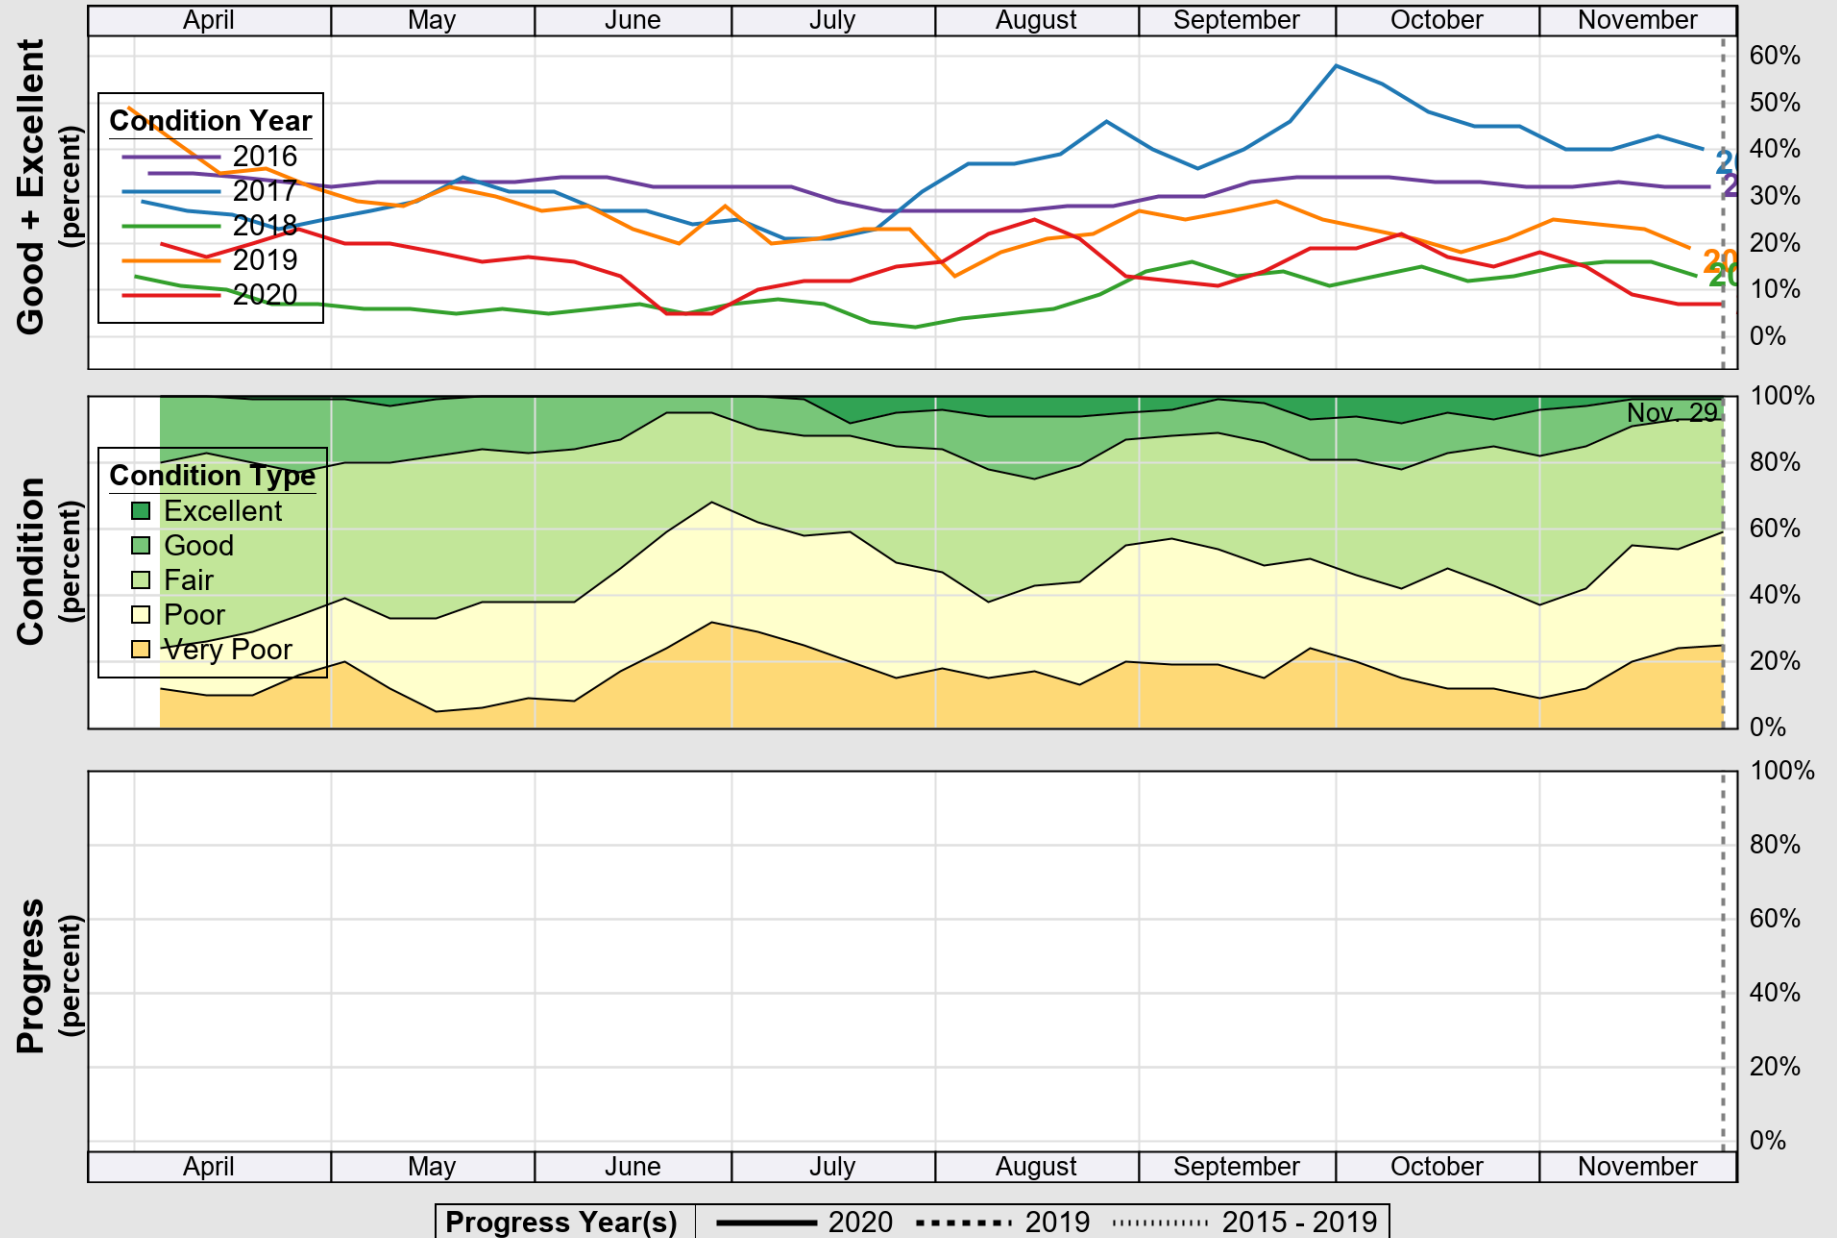

# Crop Progress and Condition: Corn in New Mexico , 2020

NASS

Source: National Agricultural Statistics Service (NASS), Crop Progress Report

USDA

# Crop Progress and Condition: Cotton in New Mexico , 2020

NASS

Source: National Agricultural Statistics Service (NASS), Crop Progress Report

USDA

# Crop Progress and Condition: Pasture and Range in New Mexico , 2020

NASS

Source: National Agricultural Statistics Service (NASS), Crop Progress Report

USDA