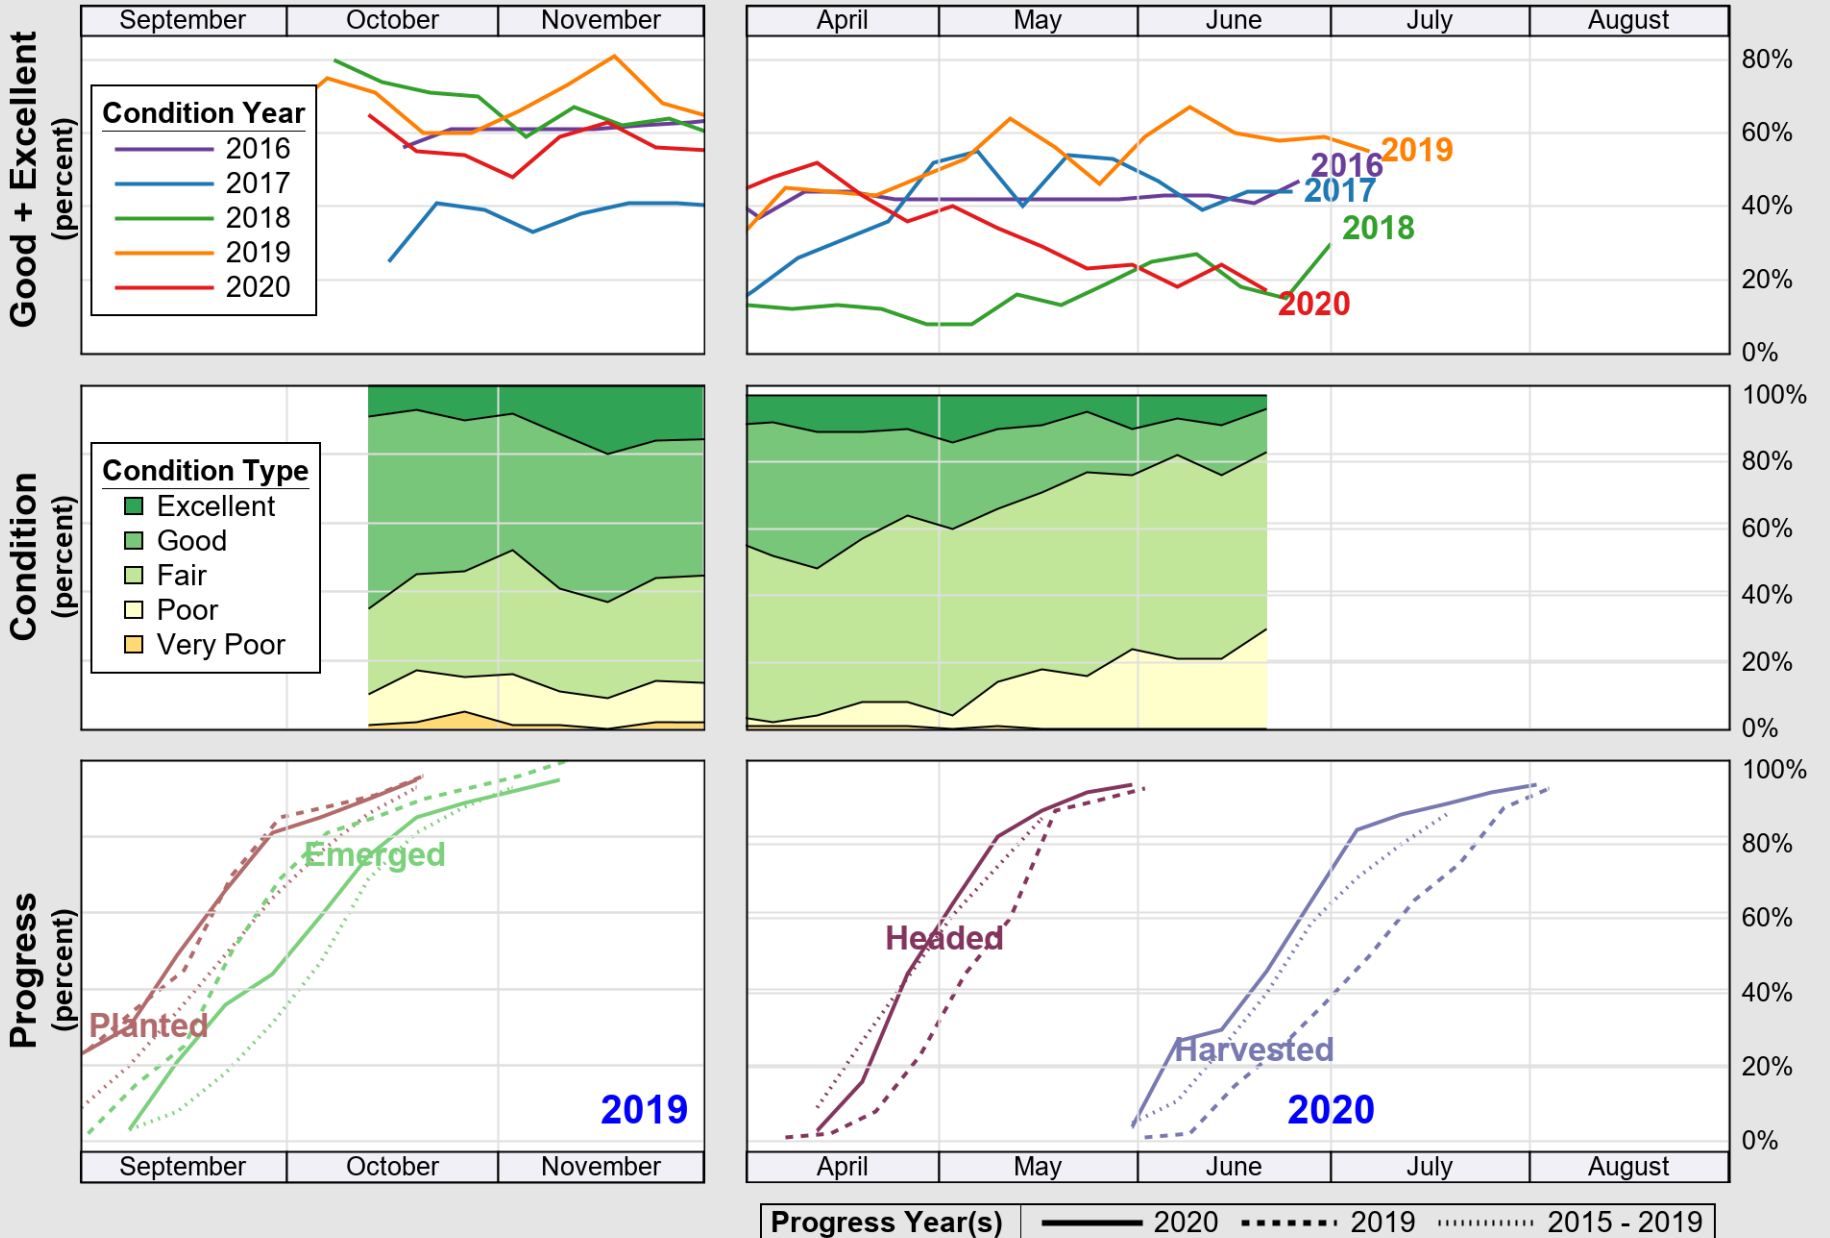

# Crop Progress and Condition: Peanuts in New Mexico , 2020

NASS

Source: National Agricultural Statistics Service (NASS), Crop Progress Report

USDA

### Crop Progress and Condition: Sorghum in New Mexico , 2020

NASS

Source: National Agricultural Statistics Service (NASS), Crop Progress Report

USDA

# Crop Progress and Condition: Winter Wheat in New Mexico , 2020

NASS

Source: National Agricultural Statistics Service (NASS), Crop Progress Report