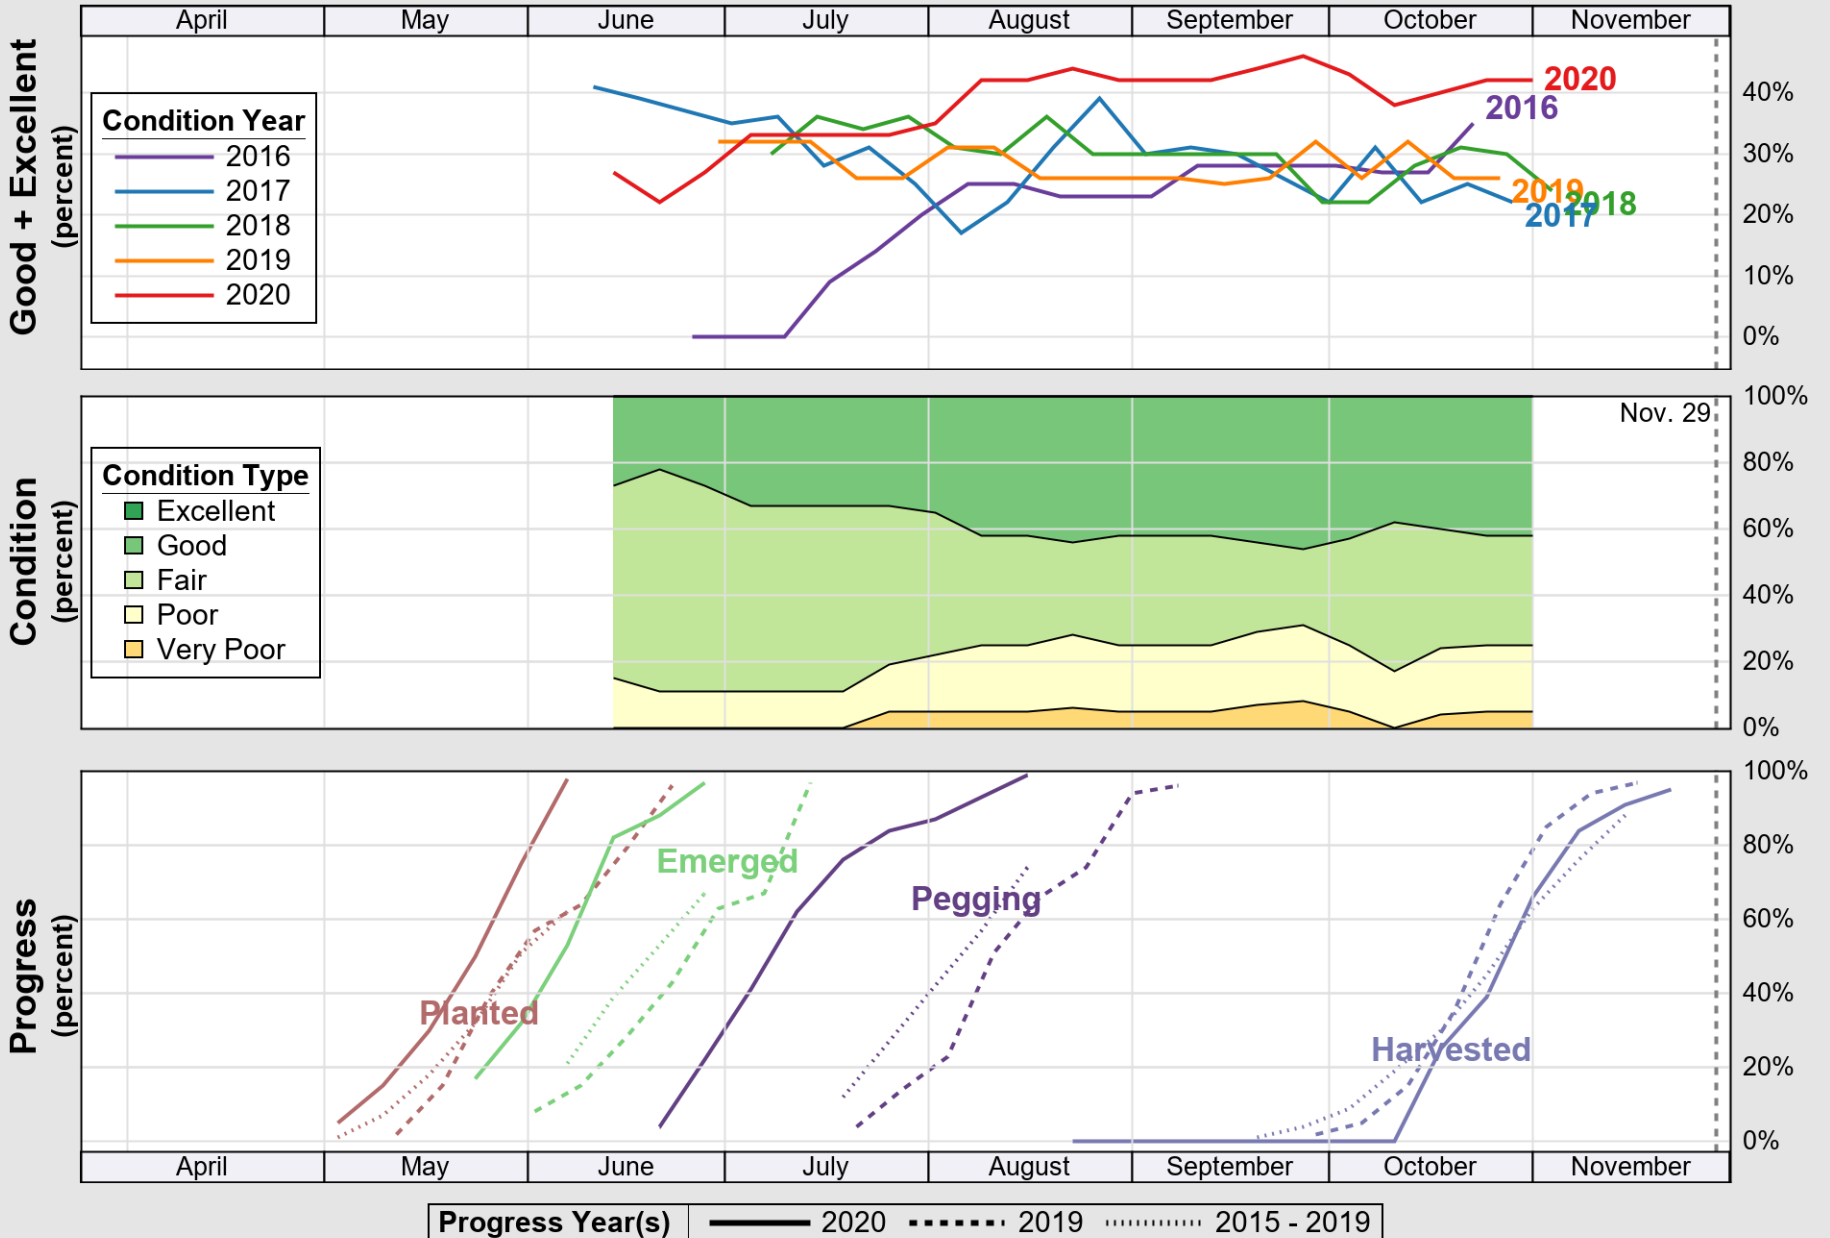

# Crop Progress and Condition: Cotton in New Mexico , 2020

NASS

Source: National Agricultural Statistics Service (NASS), Crop Progress Report

USDA

# Crop Progress and Condition: Pasture and Range in New Mexico , 2020

NASS

Source: National Agricultural Statistics Service (NASS), Crop Progress Report

USDA

# Crop Progress and Condition: Peanuts in New Mexico , 2020

NASS

Source: National Agricultural Statistics Service (NASS), Crop Progress Report

USDA

### Crop Progress and Condition: Sorghum in New Mexico , 2020

NASS

Source: National Agricultural Statistics Service (NASS), Crop Progress Report

USDA