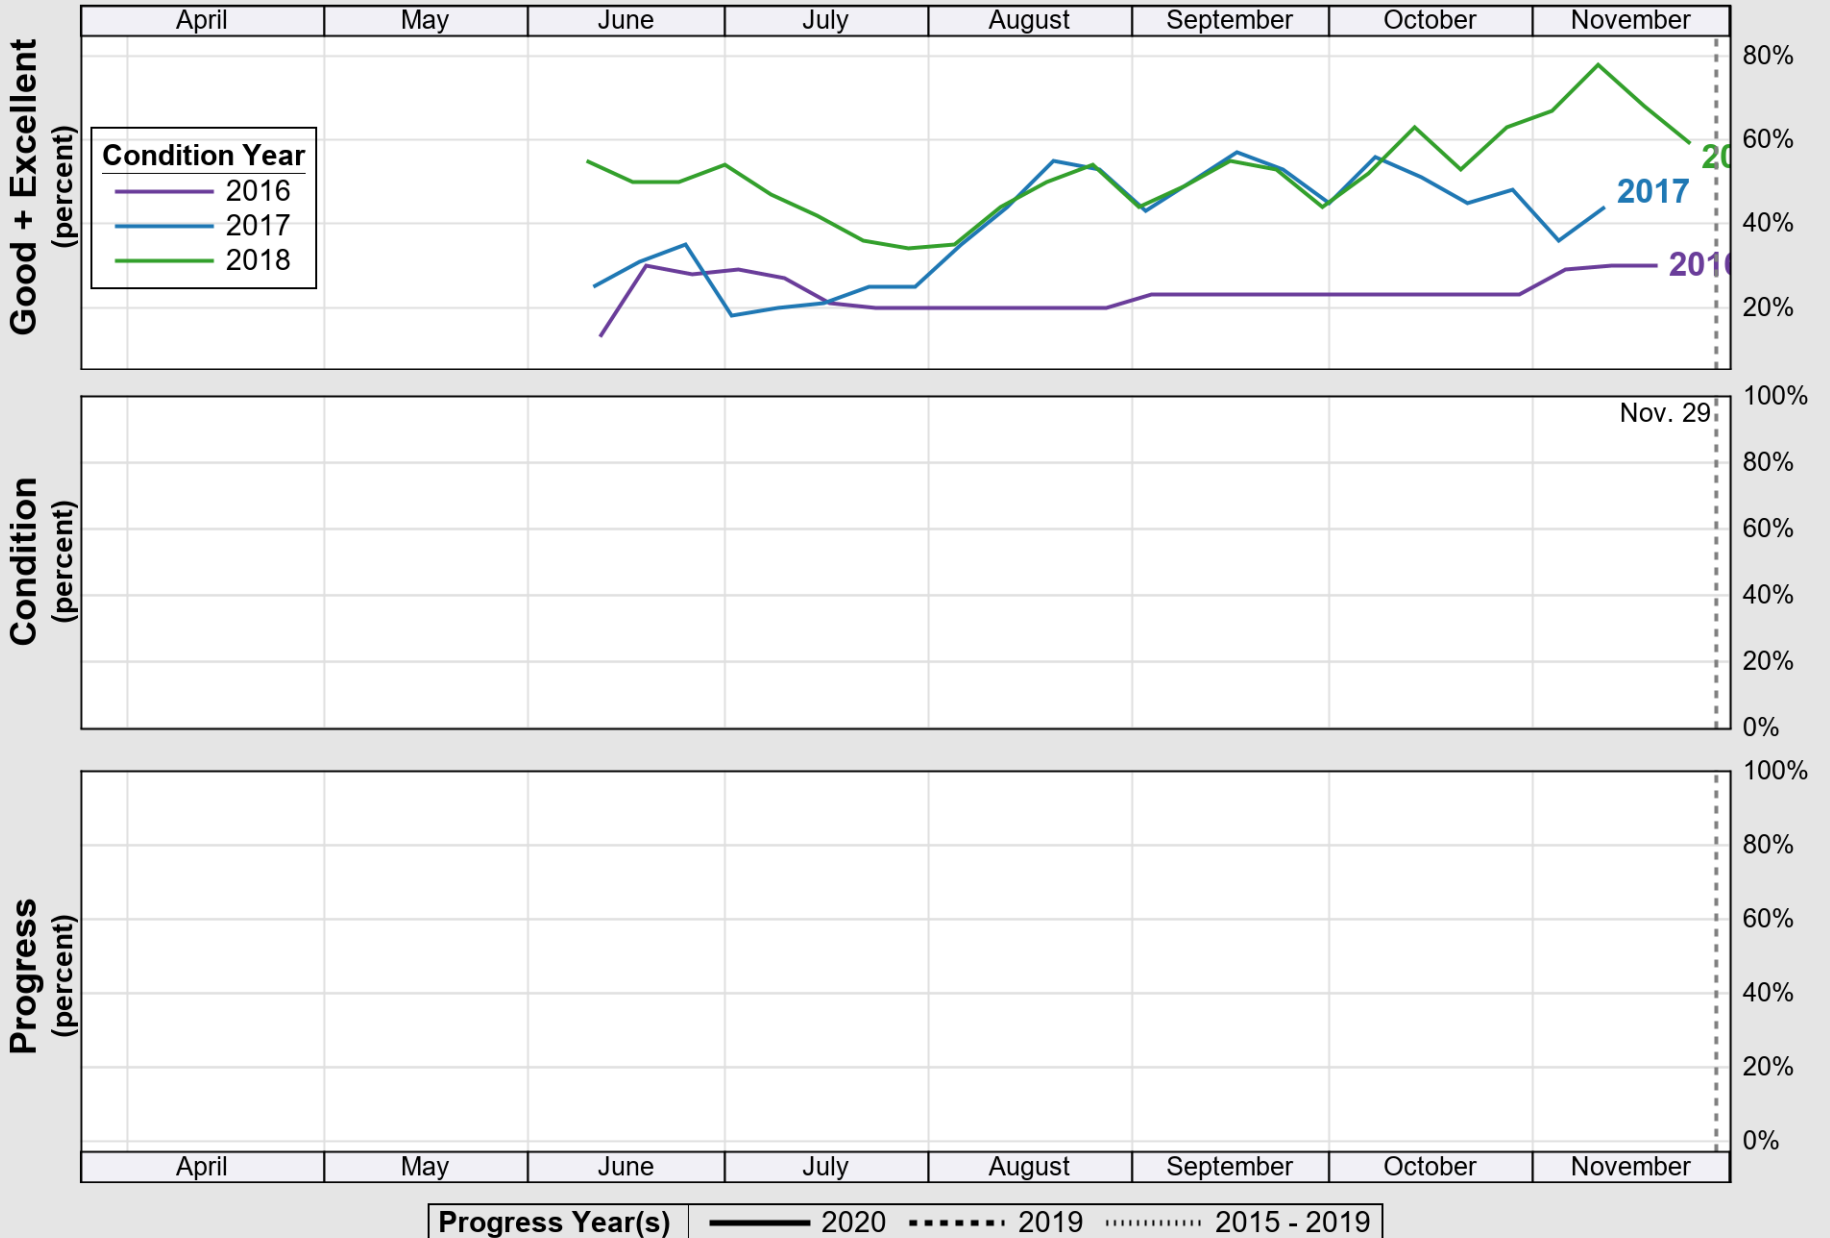

USDA

Crop Progress and Condition: Sorghum in New Mexico , 2020

NASS

Source: National Agricultural Statistics Service (NASS), Crop Progress Report