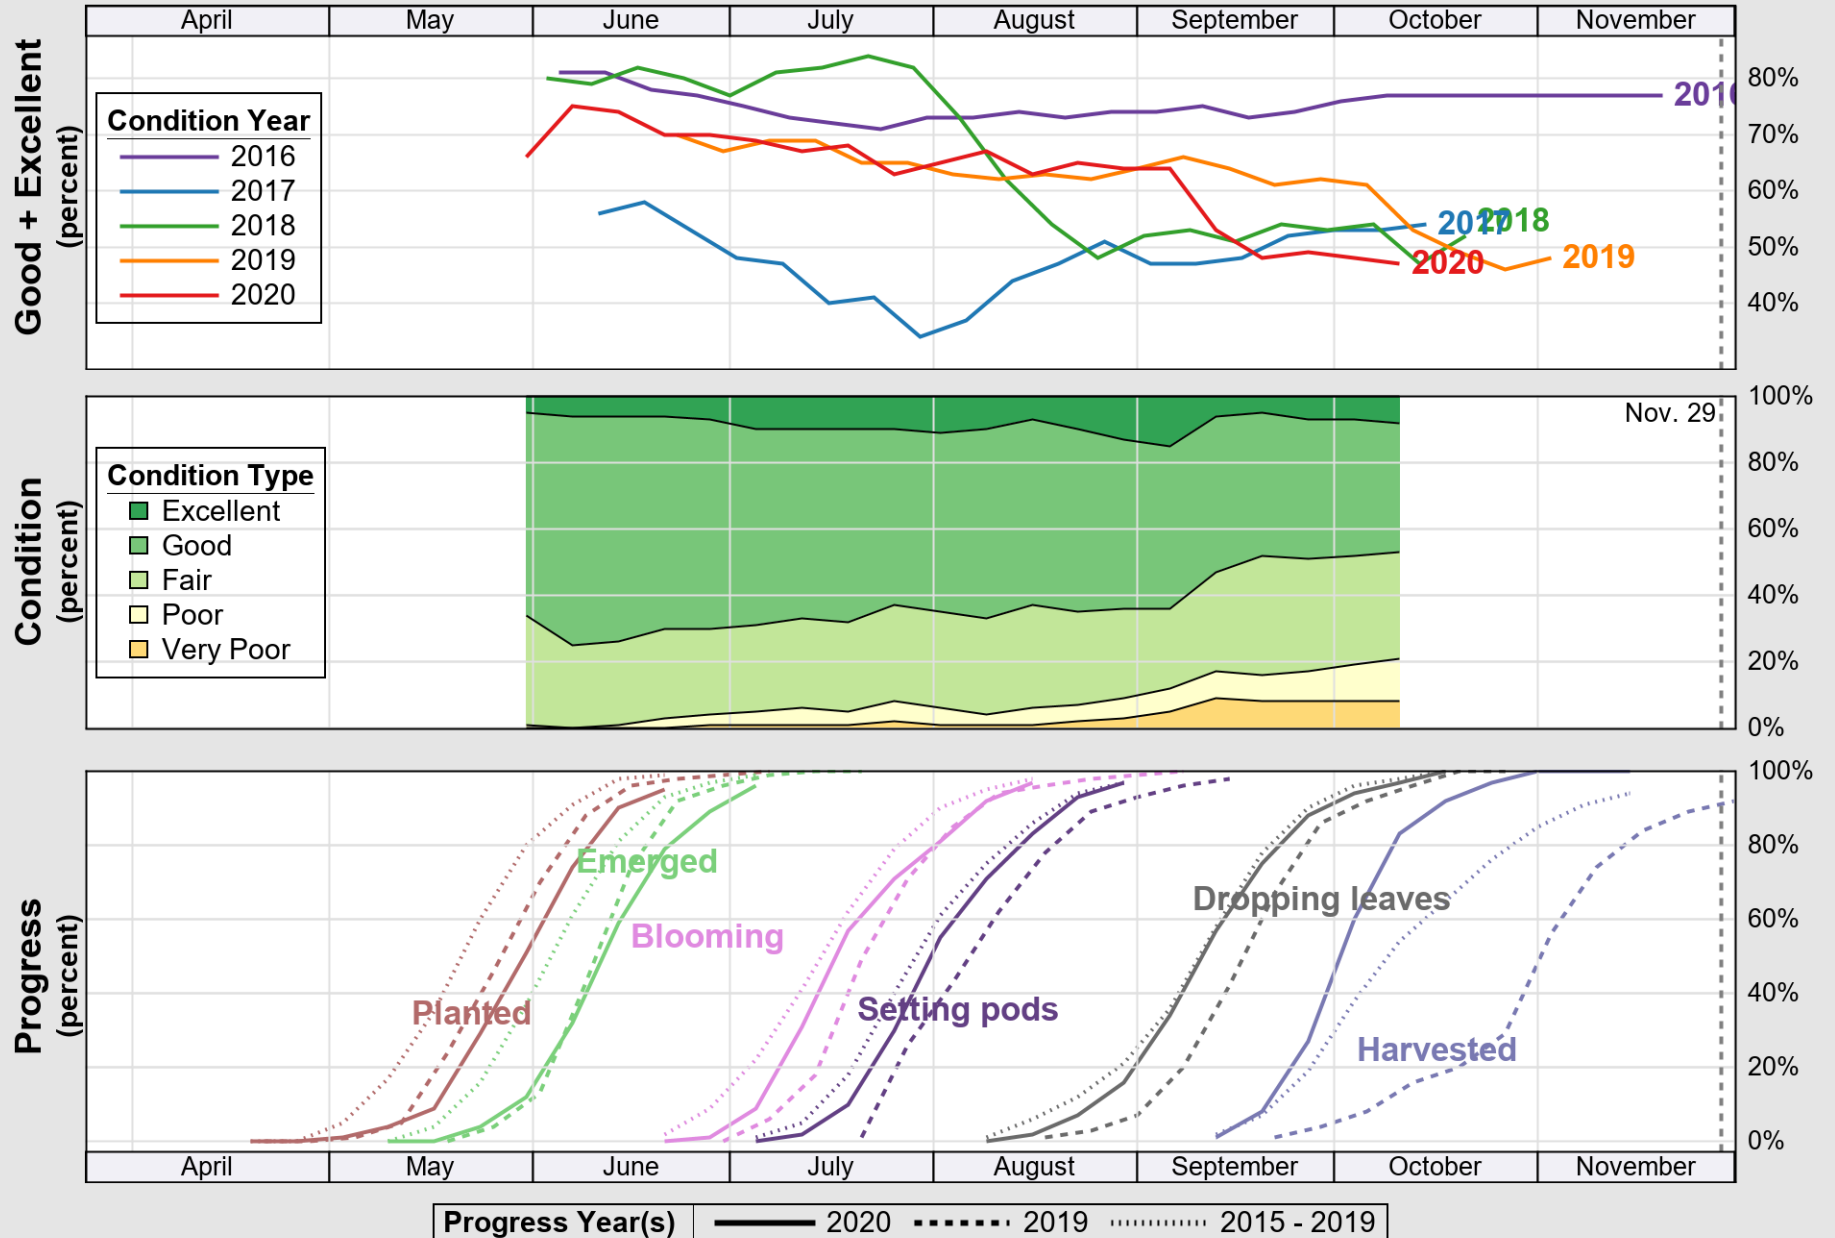

NASS

Source: National Agricultural Statistics Service (NASS), Crop Progress Report

USDA

Crop Progress and Condition: Oats in North Dakota , 2020

NASS

Source: National Agricultural Statistics Service (NASS), Crop Progress Report

USDA Crop Progress and Condition: Pasture and Range in North Dakota , 2020 **NASS**

Source: National Agricultural Statistics Service (NASS), Crop Progress Report

USDA

Crop Progress and Condition: Soybeans in North Dakota , 2020

NASS

Source: National Agricultural Statistics Service (NASS), Crop Progress Report

USDA

Crop Progress and Condition: Spring Wheat in North Dakota , 2020

NASS

Source: National Agricultural Statistics Service (NASS), Crop Progress Report

USDA

Crop Progress and Condition: Sugar Beets in North Dakota , 2020

NASS

Source: National Agricultural Statistics Service (NASS), Crop Progress Report

USDA

Crop Progress and Condition: Sunflower in North Dakota , 2020