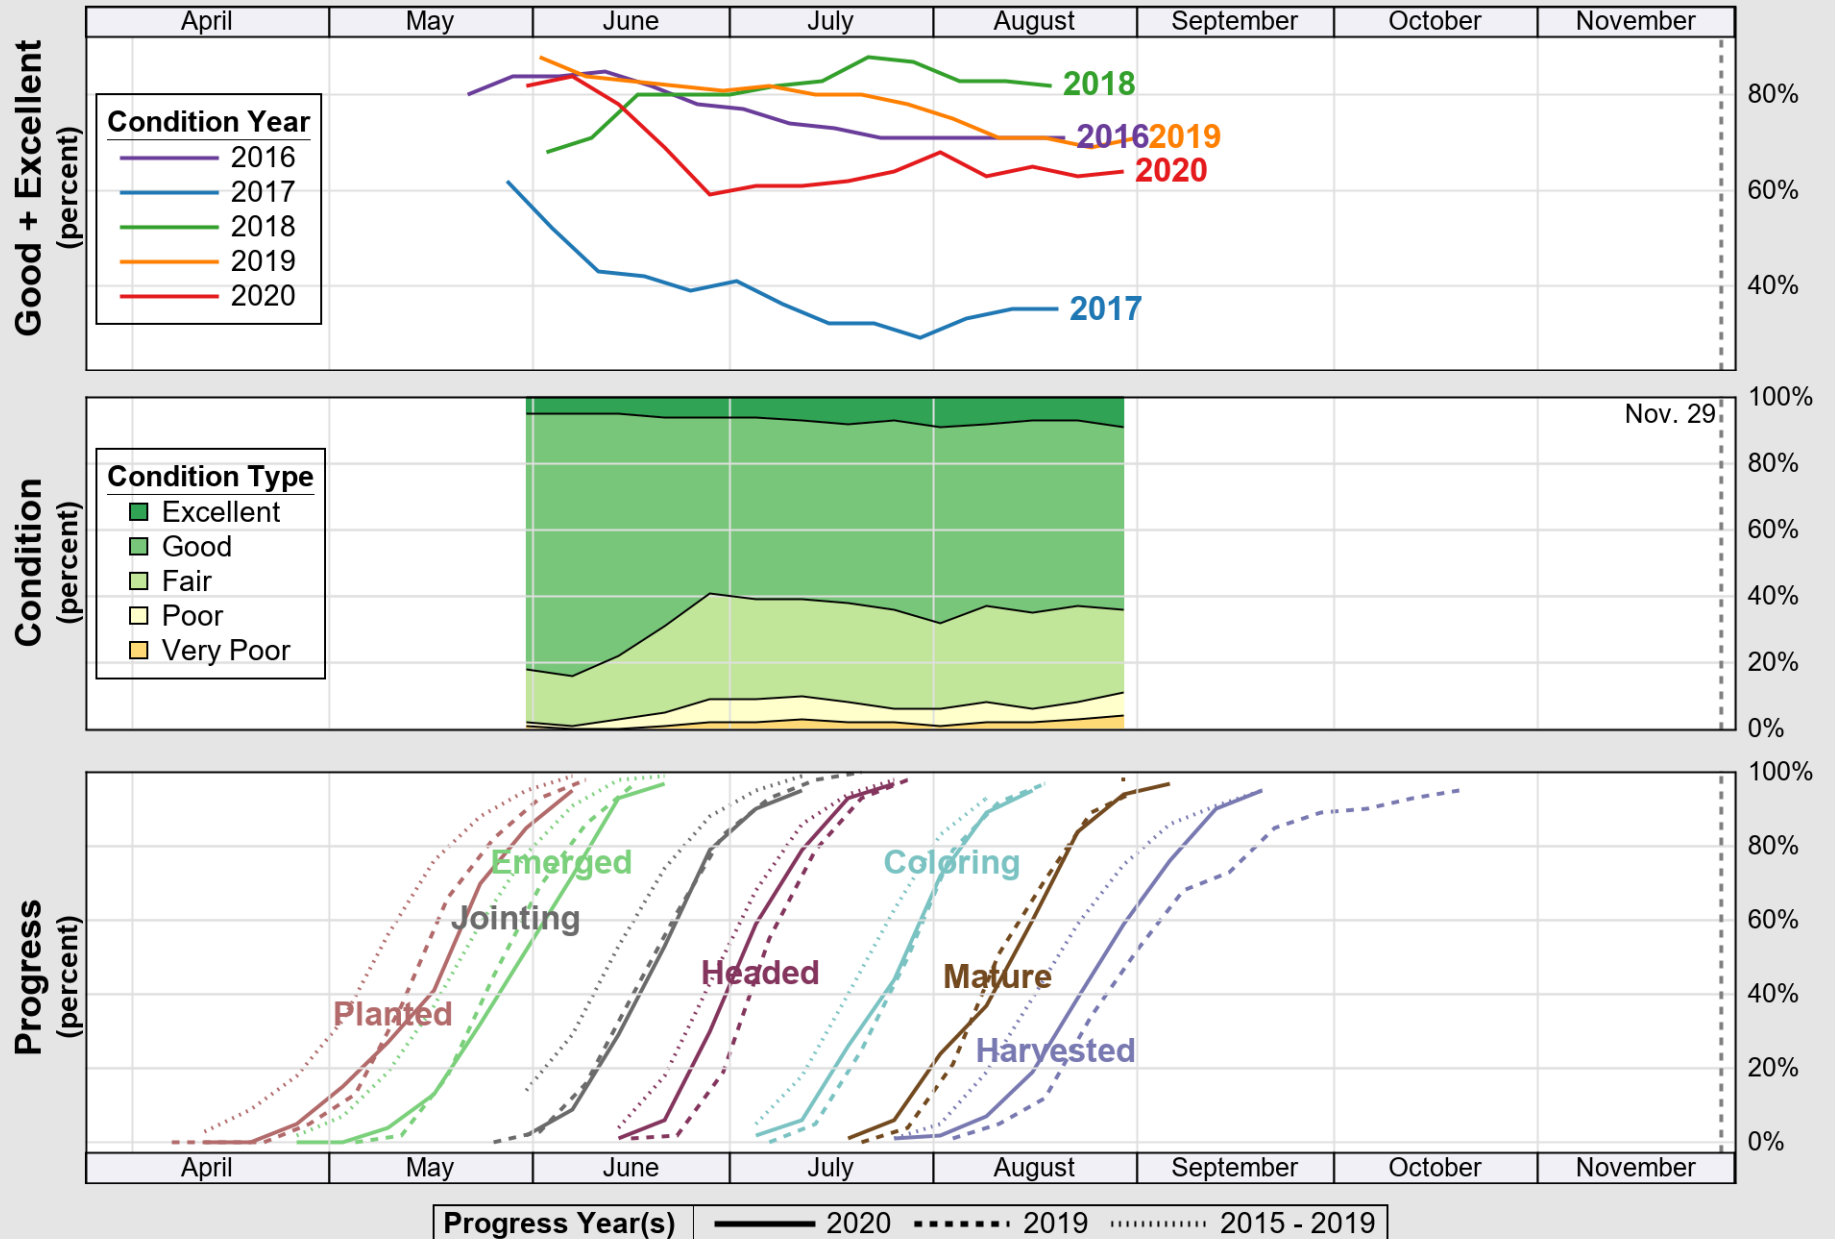

USDA Crop Progress and Condition: Pasture and Range in North Dakota , 2020 **NASS**

Source: National Agricultural Statistics Service (NASS), Crop Progress Report

USDA

Crop Progress and Condition: Soybeans in North Dakota , 2020

NASS

Source: National Agricultural Statistics Service (NASS), Crop Progress Report

USDA

Crop Progress and Condition: Spring Wheat in North Dakota , 2020

NASS

Source: National Agricultural Statistics Service (NASS), Crop Progress Report

USDA

Crop Progress and Condition: Sugar Beets in North Dakota , 2020

NASS

Source: National Agricultural Statistics Service (NASS), Crop Progress Report

USDA

Crop Progress and Condition: Sunflower in North Dakota , 2020