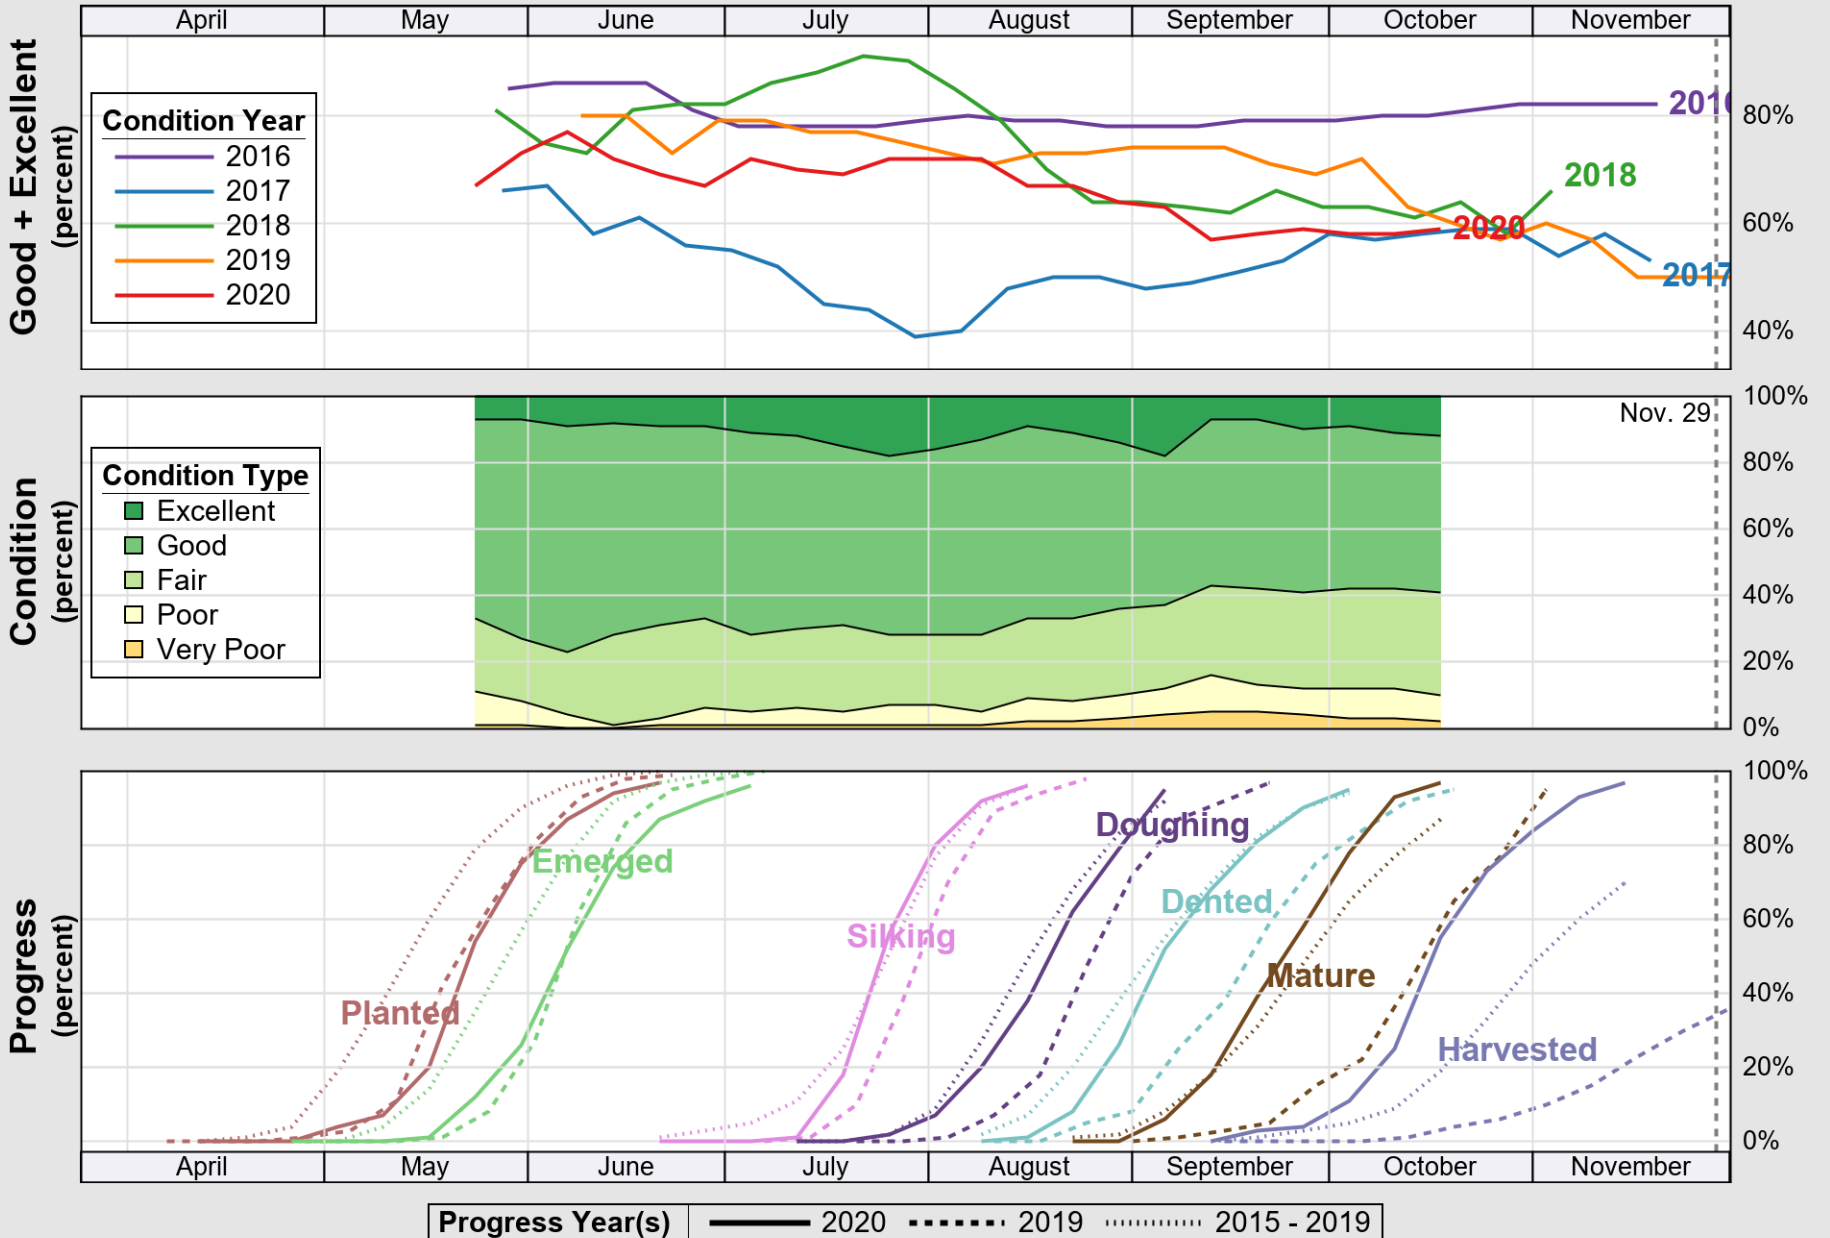

USDA

Crop Progress and Condition: Barley in North Dakota , 2020

NASS

Source: National Agricultural Statistics Service (NASS), Crop Progress Report

USDA

Crop Progress and Condition: Corn in North Dakota , 2020

NASS

Source: National Agricultural Statistics Service (NASS), Crop Progress Report

USDA

Crop Progress and Condition: Oats in North Dakota , 2020

NASS

Source: National Agricultural Statistics Service (NASS), Crop Progress Report

USDA Crop Progress and Condition: Pasture and Range in North Dakota , 2020 **NASS**

Source: National Agricultural Statistics Service (NASS), Crop Progress Report

USDA

Crop Progress and Condition: Soybeans in North Dakota , 2020

NASS

Source: National Agricultural Statistics Service (NASS), Crop Progress Report

USDA

Crop Progress and Condition: Spring Wheat in North Dakota , 2020

NASS

Source: National Agricultural Statistics Service (NASS), Crop Progress Report