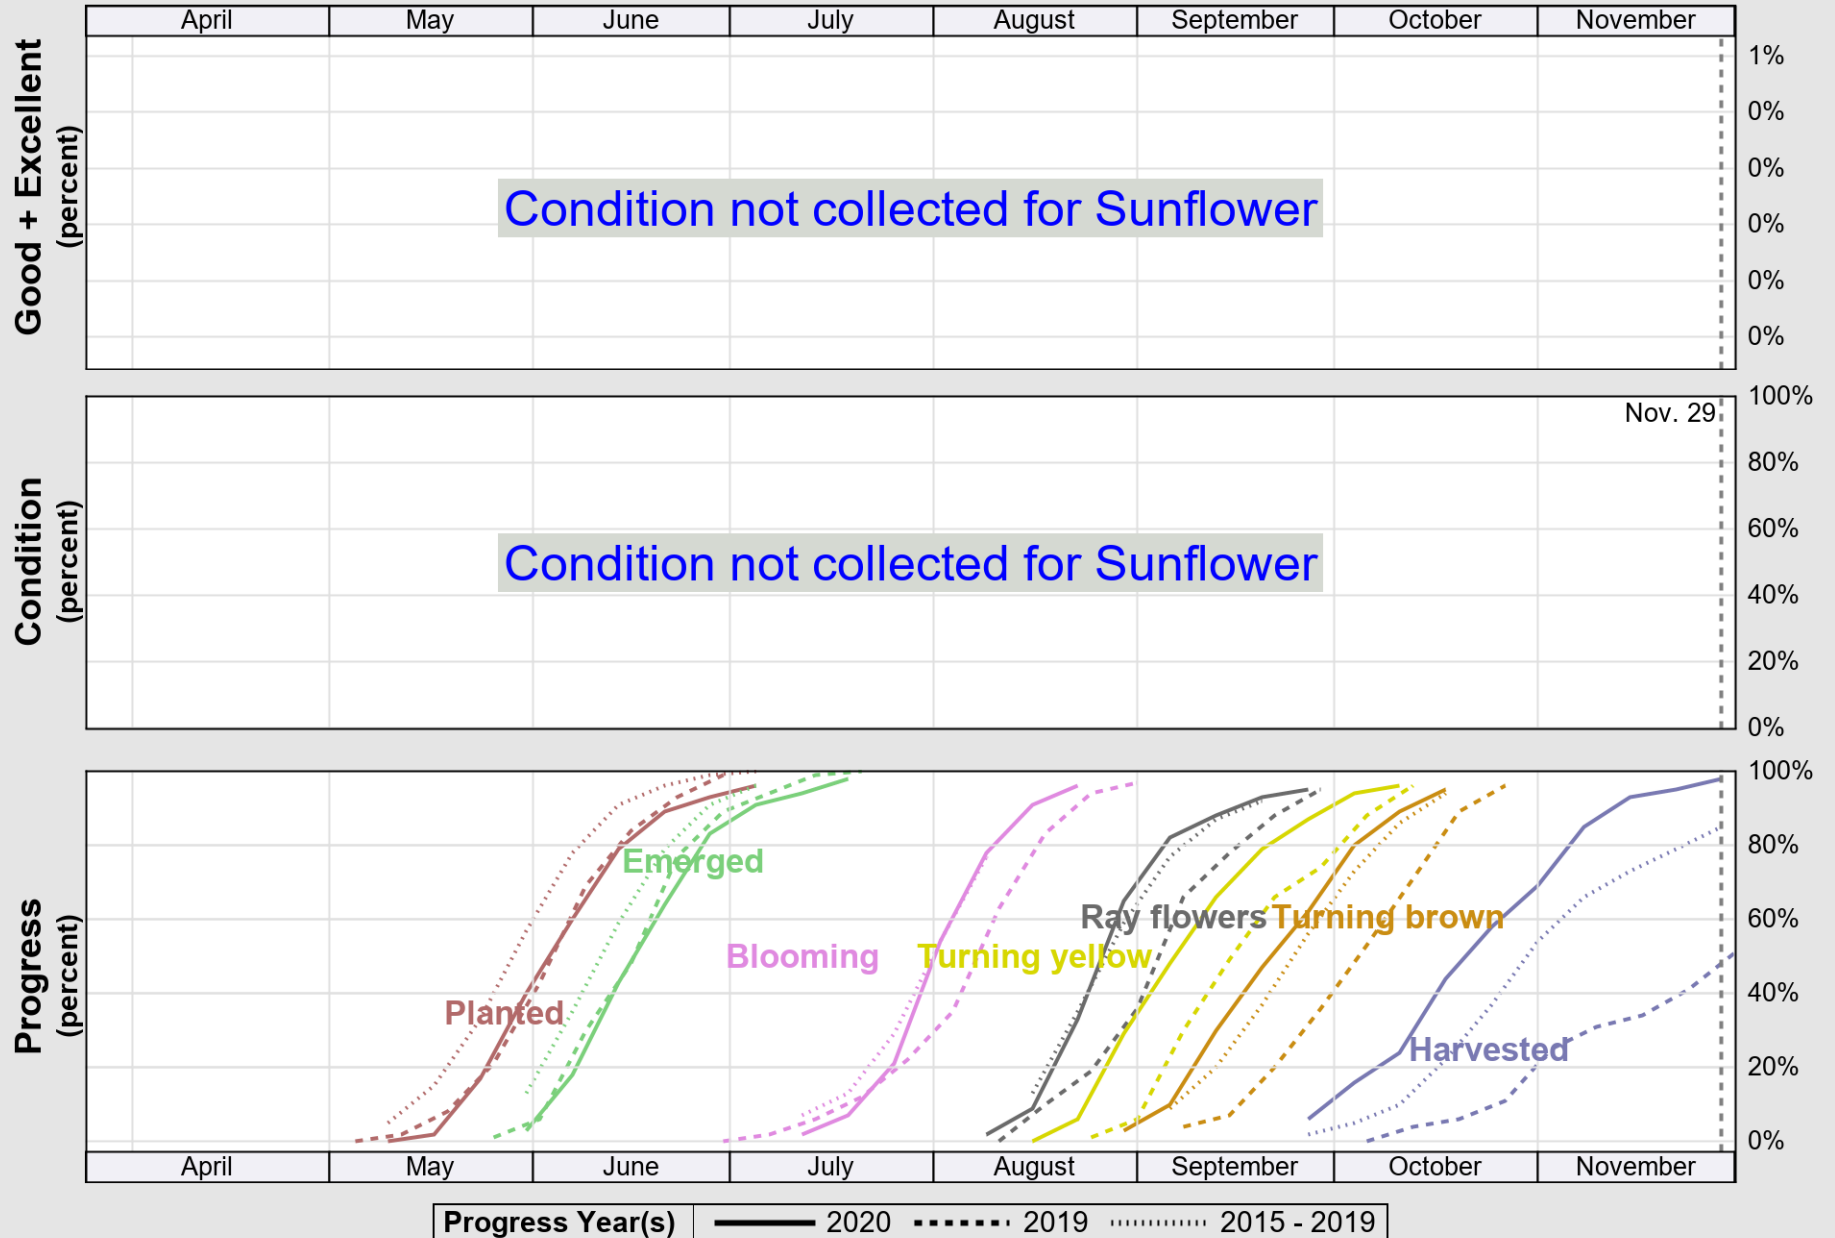

NASS

Source: National Agricultural Statistics Service (NASS), Crop Progress Report

USDA

Crop Progress and Condition: Spring Wheat in North Dakota , 2020

NASS

Source: National Agricultural Statistics Service (NASS), Crop Progress Report

USDA

Crop Progress and Condition: Sugar Beets in North Dakota , 2020

NASS

Source: National Agricultural Statistics Service (NASS), Crop Progress Report

USDA

Crop Progress and Condition: Sunflower in North Dakota , 2020

NASS

Source: National Agricultural Statistics Service (NASS), Crop Progress Report

USDA

Crop Progress and Condition: Winter Wheat in North Dakota, 2020

NASS

Source: National Agricultural Statistics Service (NASS), Crop Progress Report