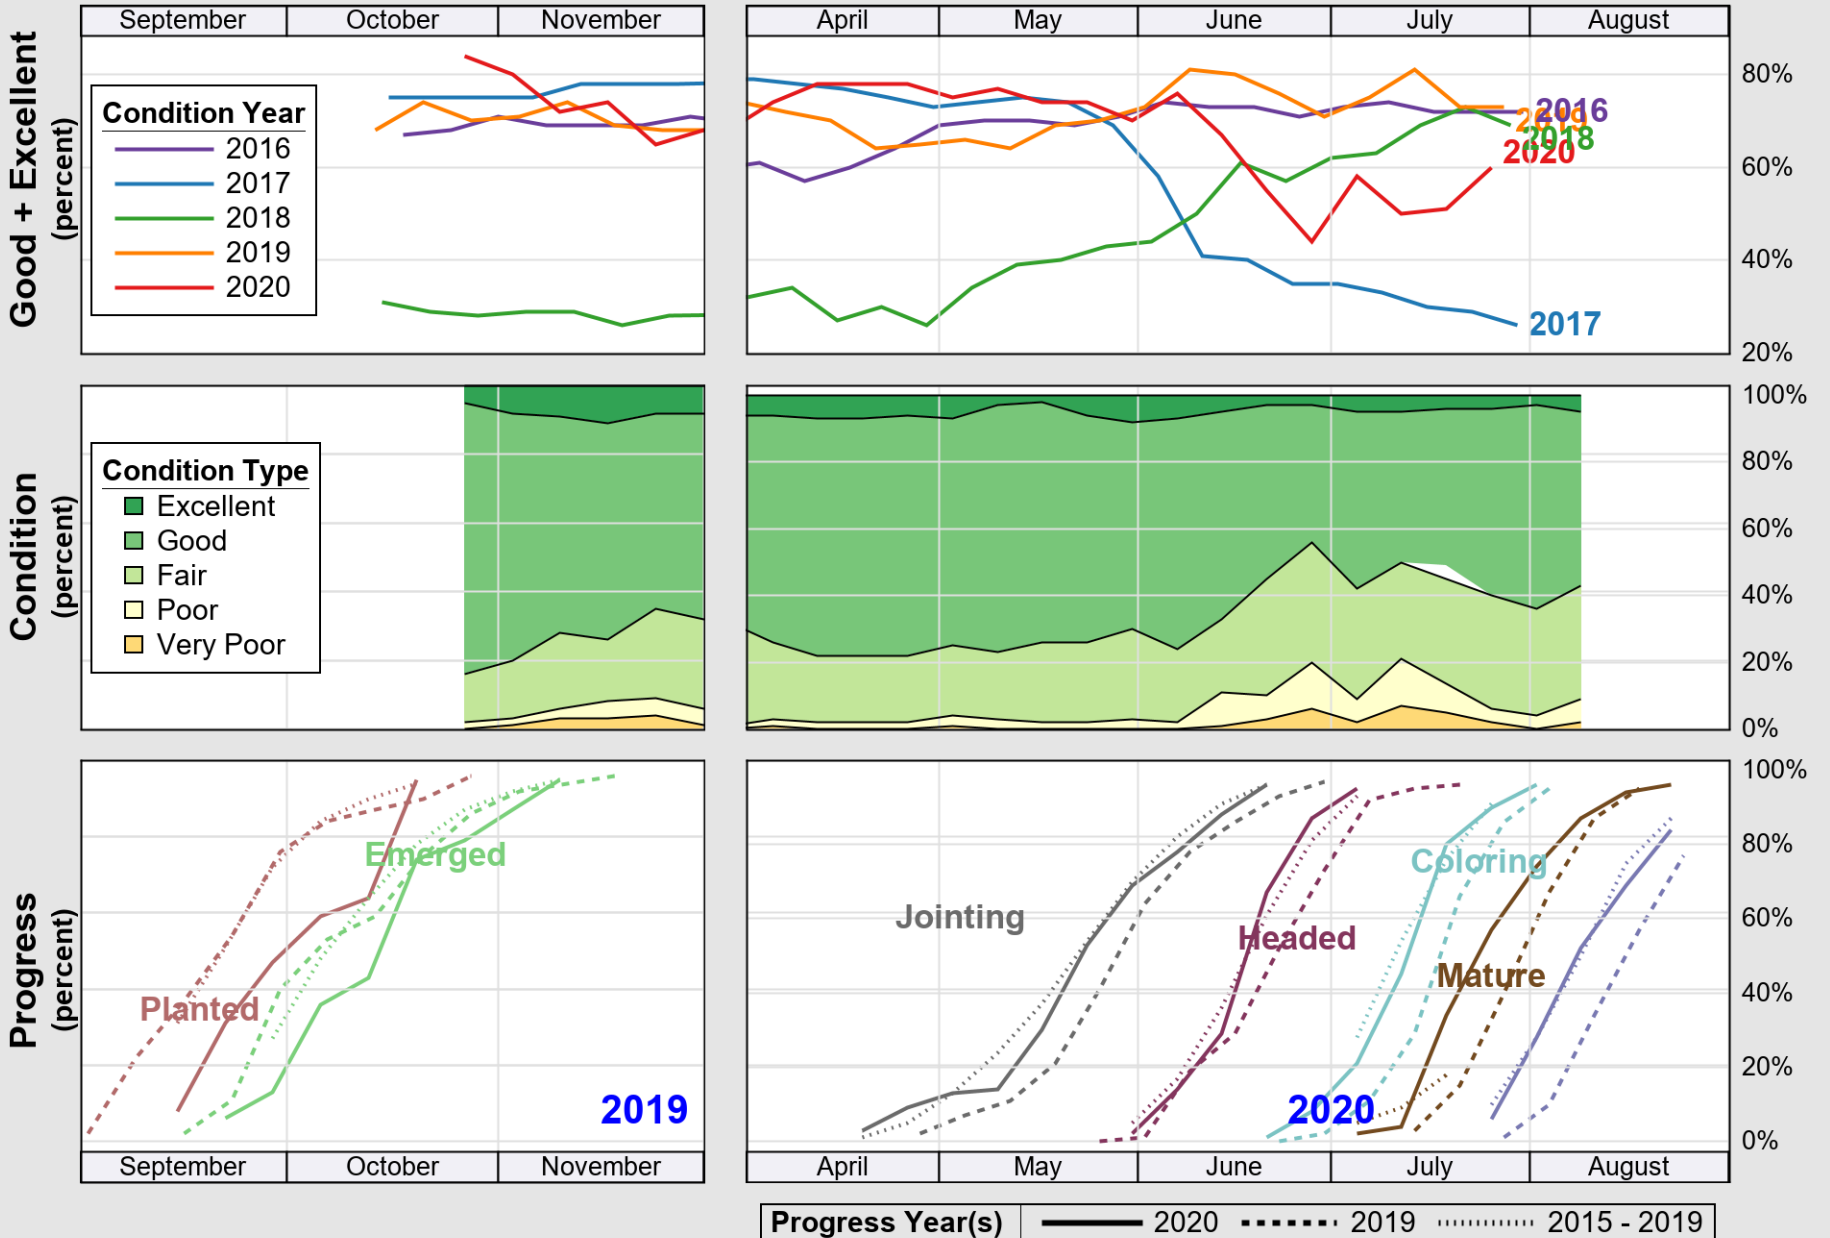

USDA

Crop Progress and Condition: Sugar Beets in North Dakota , 2020

NASS

Source: National Agricultural Statistics Service (NASS), Crop Progress Report

USDA

Crop Progress and Condition: Sunflower in North Dakota , 2020

NASS

Source: National Agricultural Statistics Service (NASS), Crop Progress Report

USDA

Crop Progress and Condition: Winter Wheat in North Dakota, 2020

NASS

Source: National Agricultural Statistics Service (NASS), Crop Progress Report