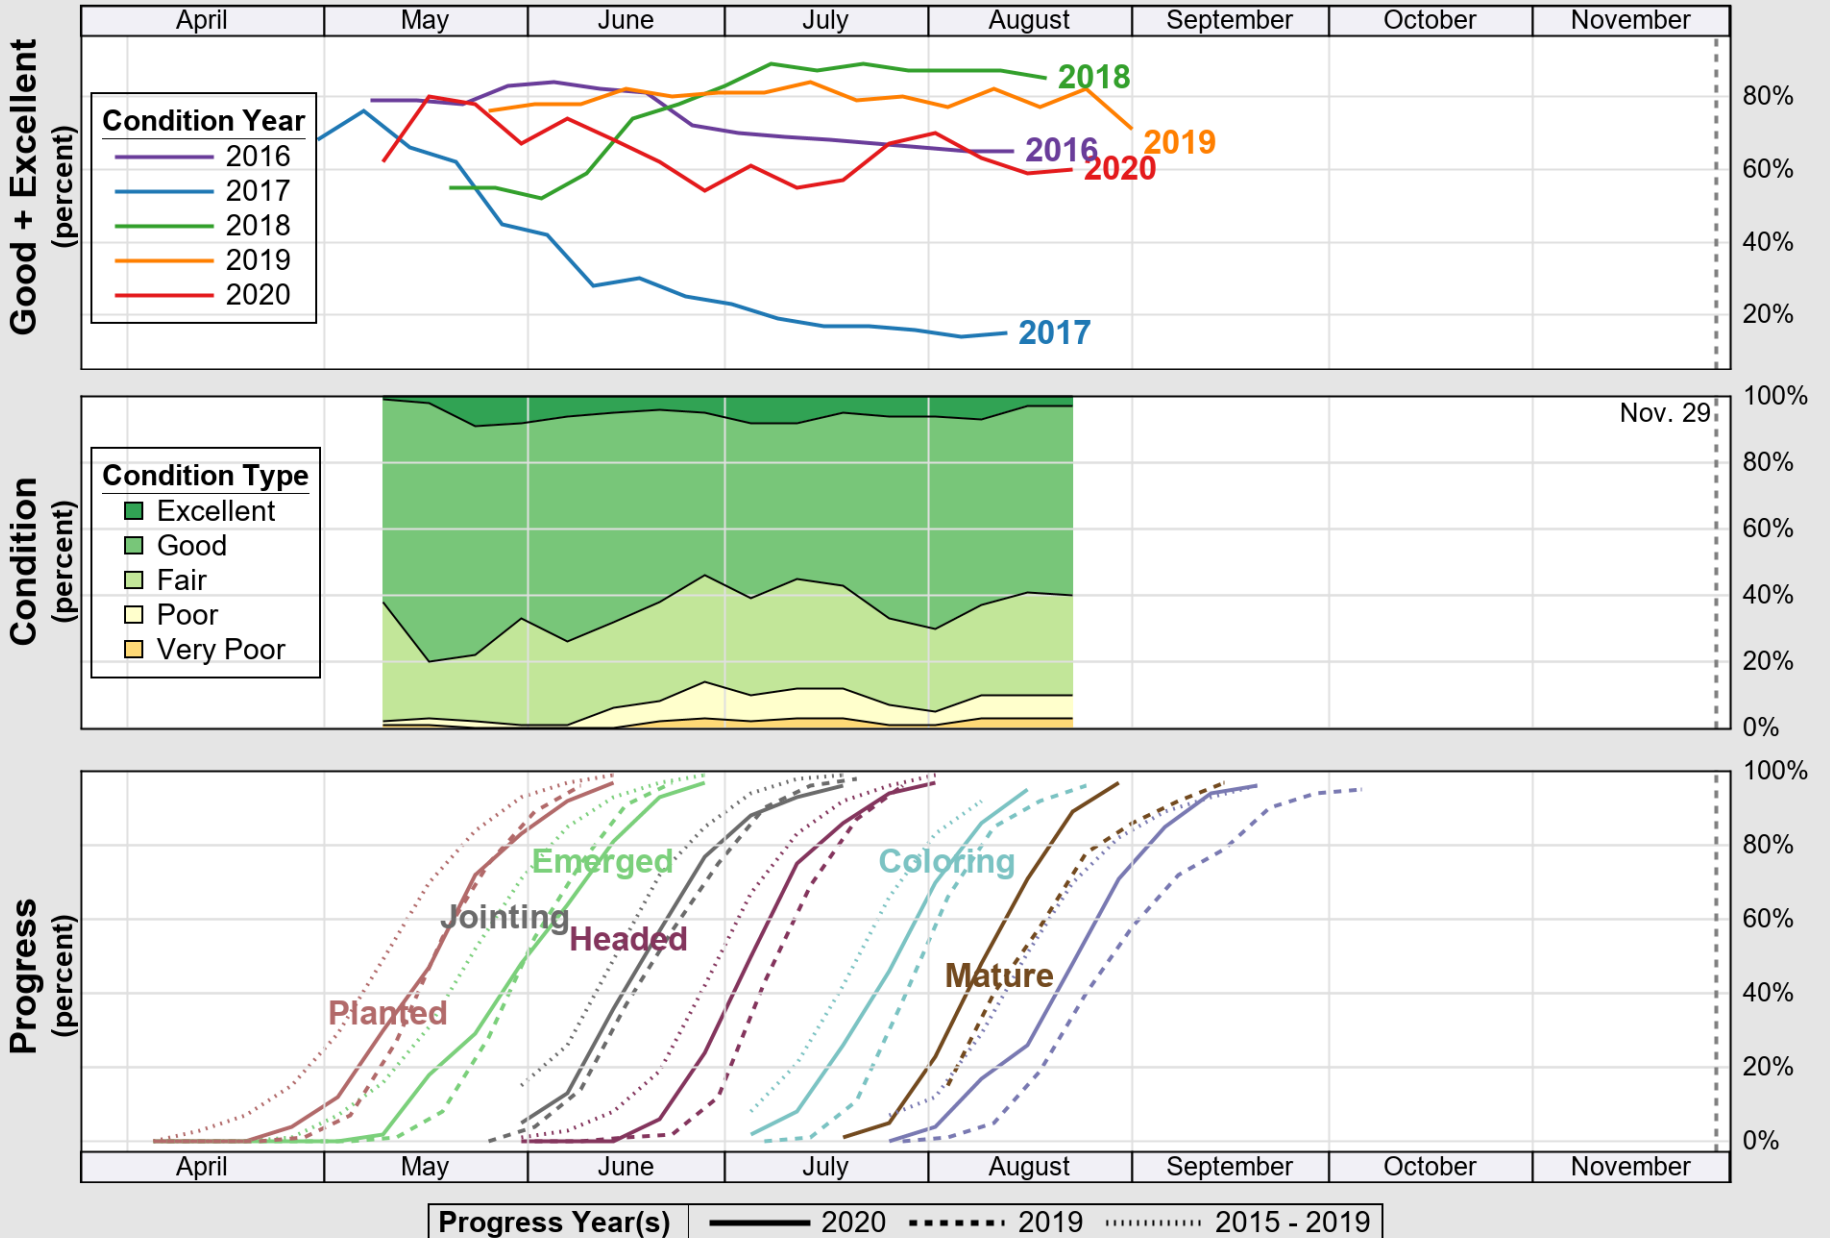

USDA

Crop Progress and Condition: Barley in North Dakota , 2020

NASS

Source: National Agricultural Statistics Service (NASS), Crop Progress Report

USDA

Crop Progress and Condition: Corn in North Dakota , 2020

NASS

Source: National Agricultural Statistics Service (NASS), Crop Progress Report

USDA

Crop Progress and Condition: Oats in North Dakota , 2020

NASS

Source: National Agricultural Statistics Service (NASS), Crop Progress Report

USDA Crop Progress and Condition: Pasture and Range in North Dakota , 2020 **NASS**

Source: National Agricultural Statistics Service (NASS), Crop Progress Report

USDA

Crop Progress and Condition: Soybeans in North Dakota , 2020

NASS

Source: National Agricultural Statistics Service (NASS), Crop Progress Report

USDA

Crop Progress and Condition: Spring Wheat in North Dakota , 2020

NASS

Source: National Agricultural Statistics Service (NASS), Crop Progress Report