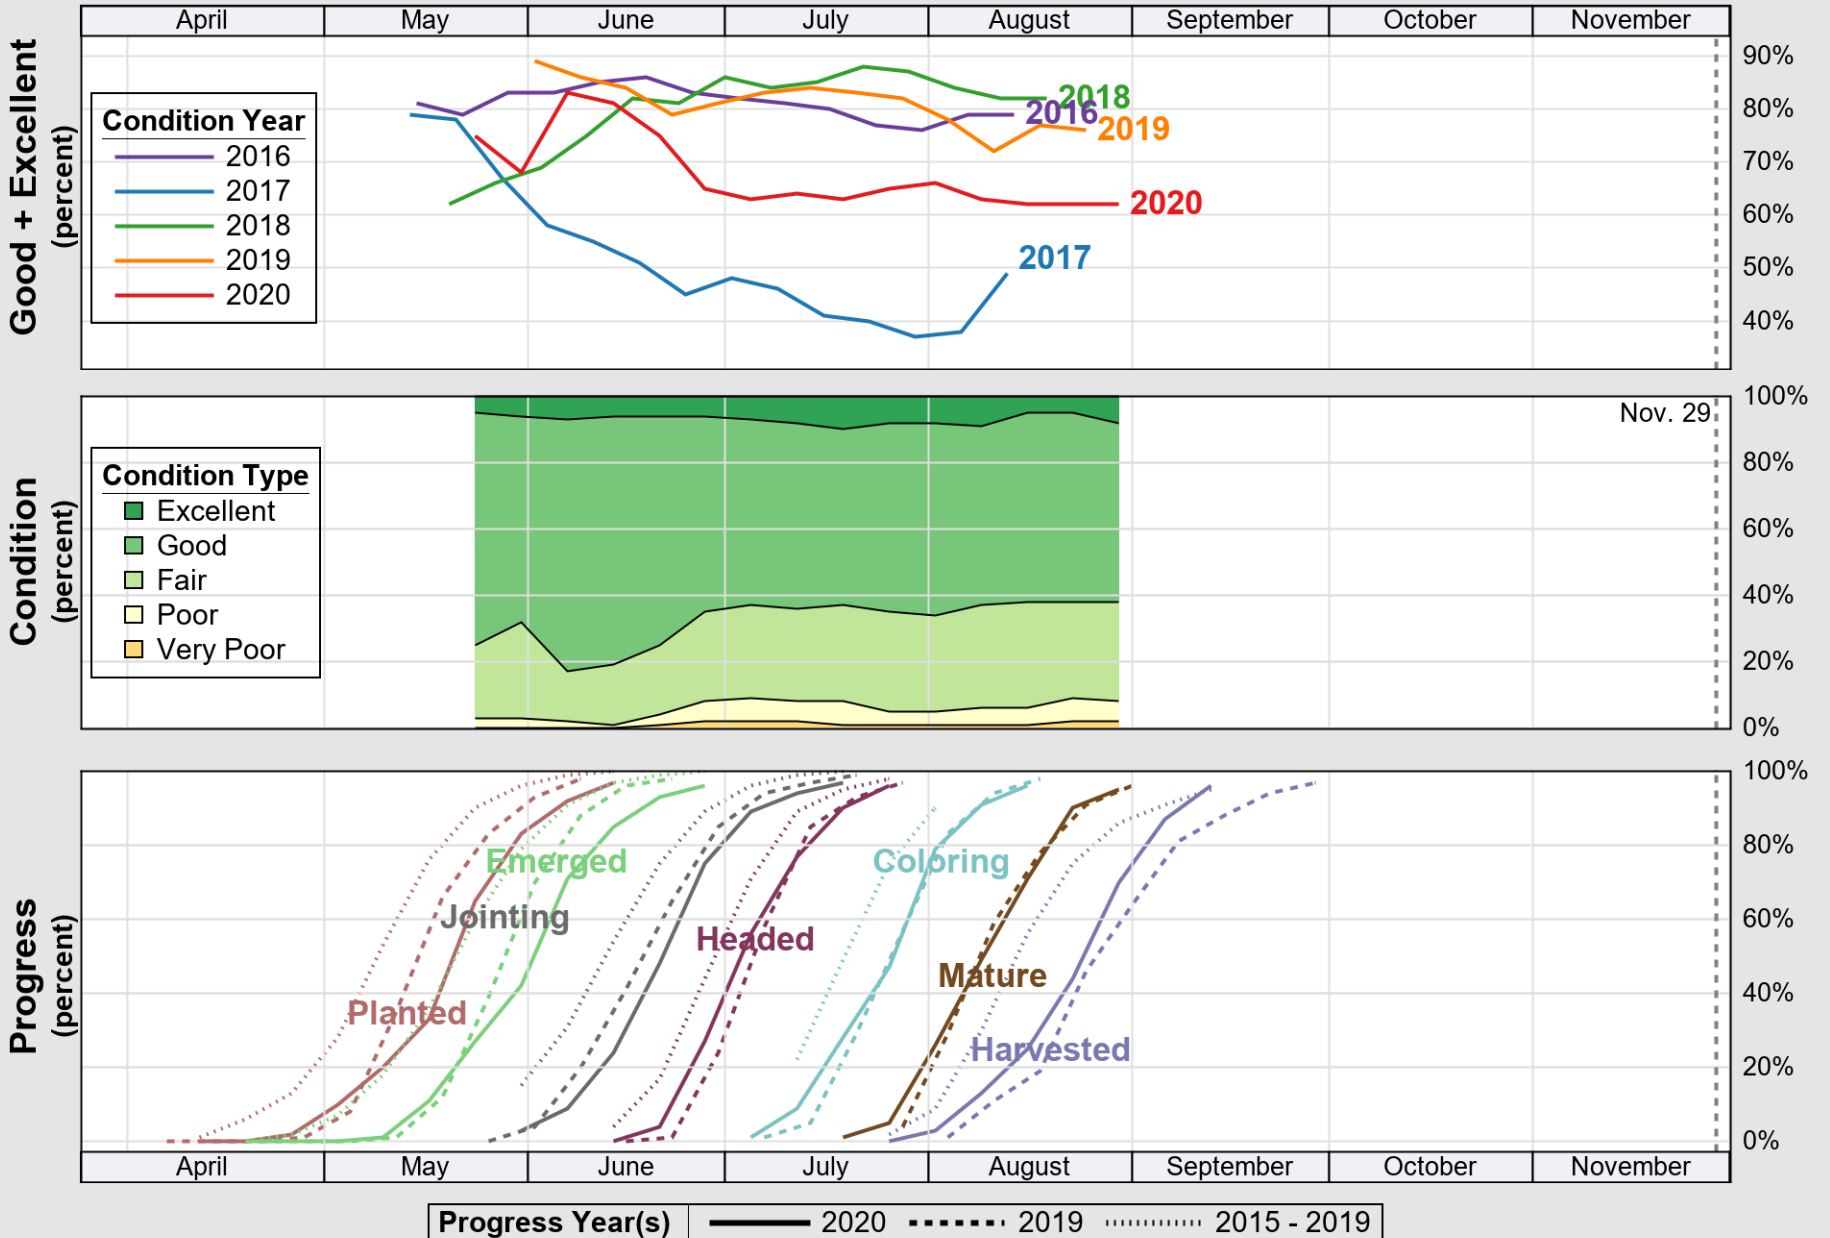

USDA

Crop Progress and Condition: Barley in North Dakota , 2020

NASS

Source: National Agricultural Statistics Service (NASS), Crop Progress Report

USDA

Crop Progress and Condition: Corn in North Dakota , 2020

NASS

Source: National Agricultural Statistics Service (NASS), Crop Progress Report

USDA

Crop Progress and Condition: Oats in North Dakota , 2020

NASS

Source: National Agricultural Statistics Service (NASS), Crop Progress Report

USDA Crop Progress and Condition: Pasture and Range in North Dakota , 2020 **NASS**

Source: National Agricultural Statistics Service (NASS), Crop Progress Report

USDA

Crop Progress and Condition: Soybeans in North Dakota , 2020

NASS

Source: National Agricultural Statistics Service (NASS), Crop Progress Report

USDA

Crop Progress and Condition: Spring Wheat in North Dakota , 2020

NASS

Source: National Agricultural Statistics Service (NASS), Crop Progress Report