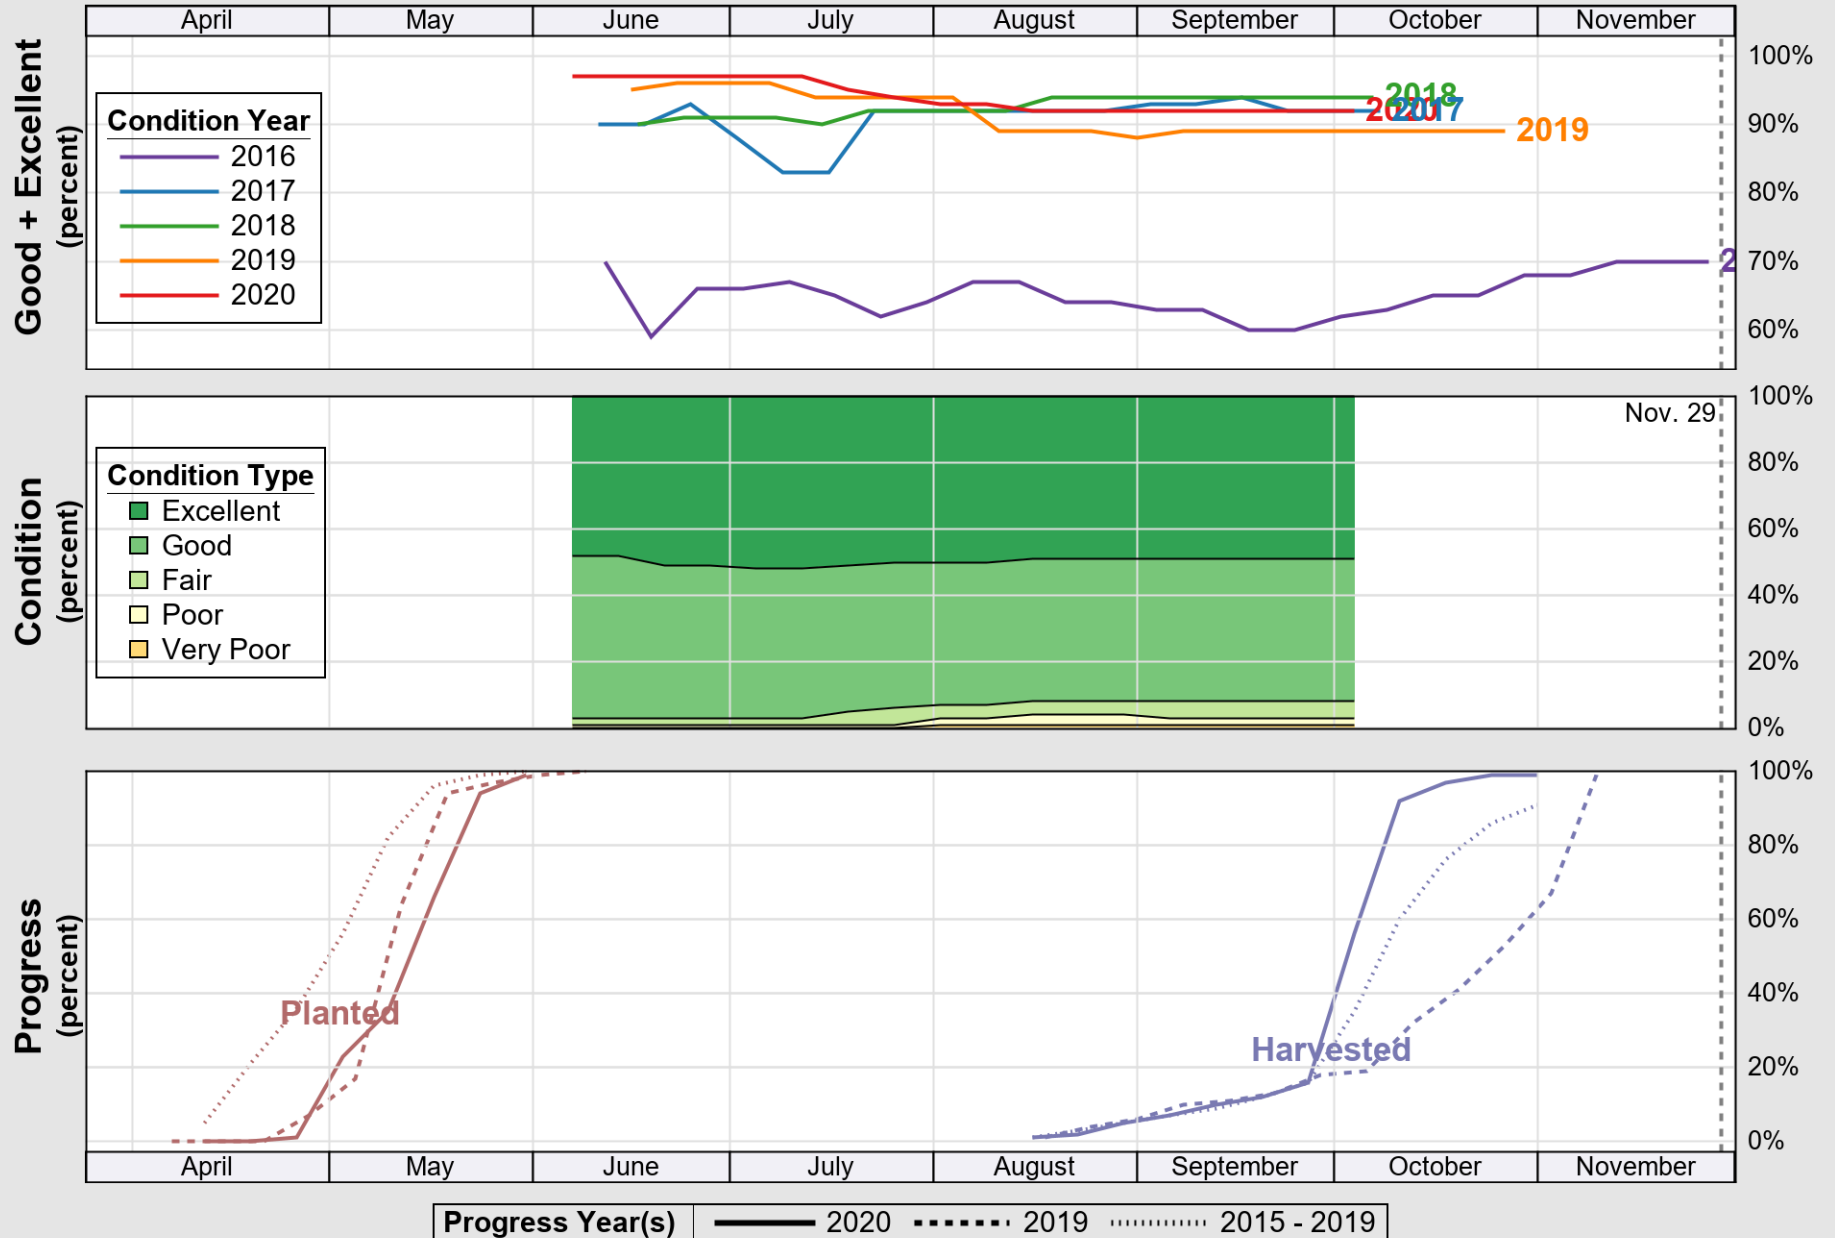

USDA Crop Progress and Condition: Pasture and Range in North Dakota , 2020 **NASS**

Source: National Agricultural Statistics Service (NASS), Crop Progress Report

USDA

Crop Progress and Condition: Soybeans in North Dakota , 2020

NASS

Source: National Agricultural Statistics Service (NASS), Crop Progress Report

USDA

Crop Progress and Condition: Spring Wheat in North Dakota , 2020

NASS

Source: National Agricultural Statistics Service (NASS), Crop Progress Report

USDA

Crop Progress and Condition: Sugar Beets in North Dakota , 2020

NASS

Source: National Agricultural Statistics Service (NASS), Crop Progress Report

USDA

Crop Progress and Condition: Sunflower in North Dakota , 2020

NASS

Source: National Agricultural Statistics Service (NASS), Crop Progress Report

USDA

Crop Progress and Condition: Winter Wheat in North Dakota, 2020

NASS

Source: National Agricultural Statistics Service (NASS), Crop Progress Report