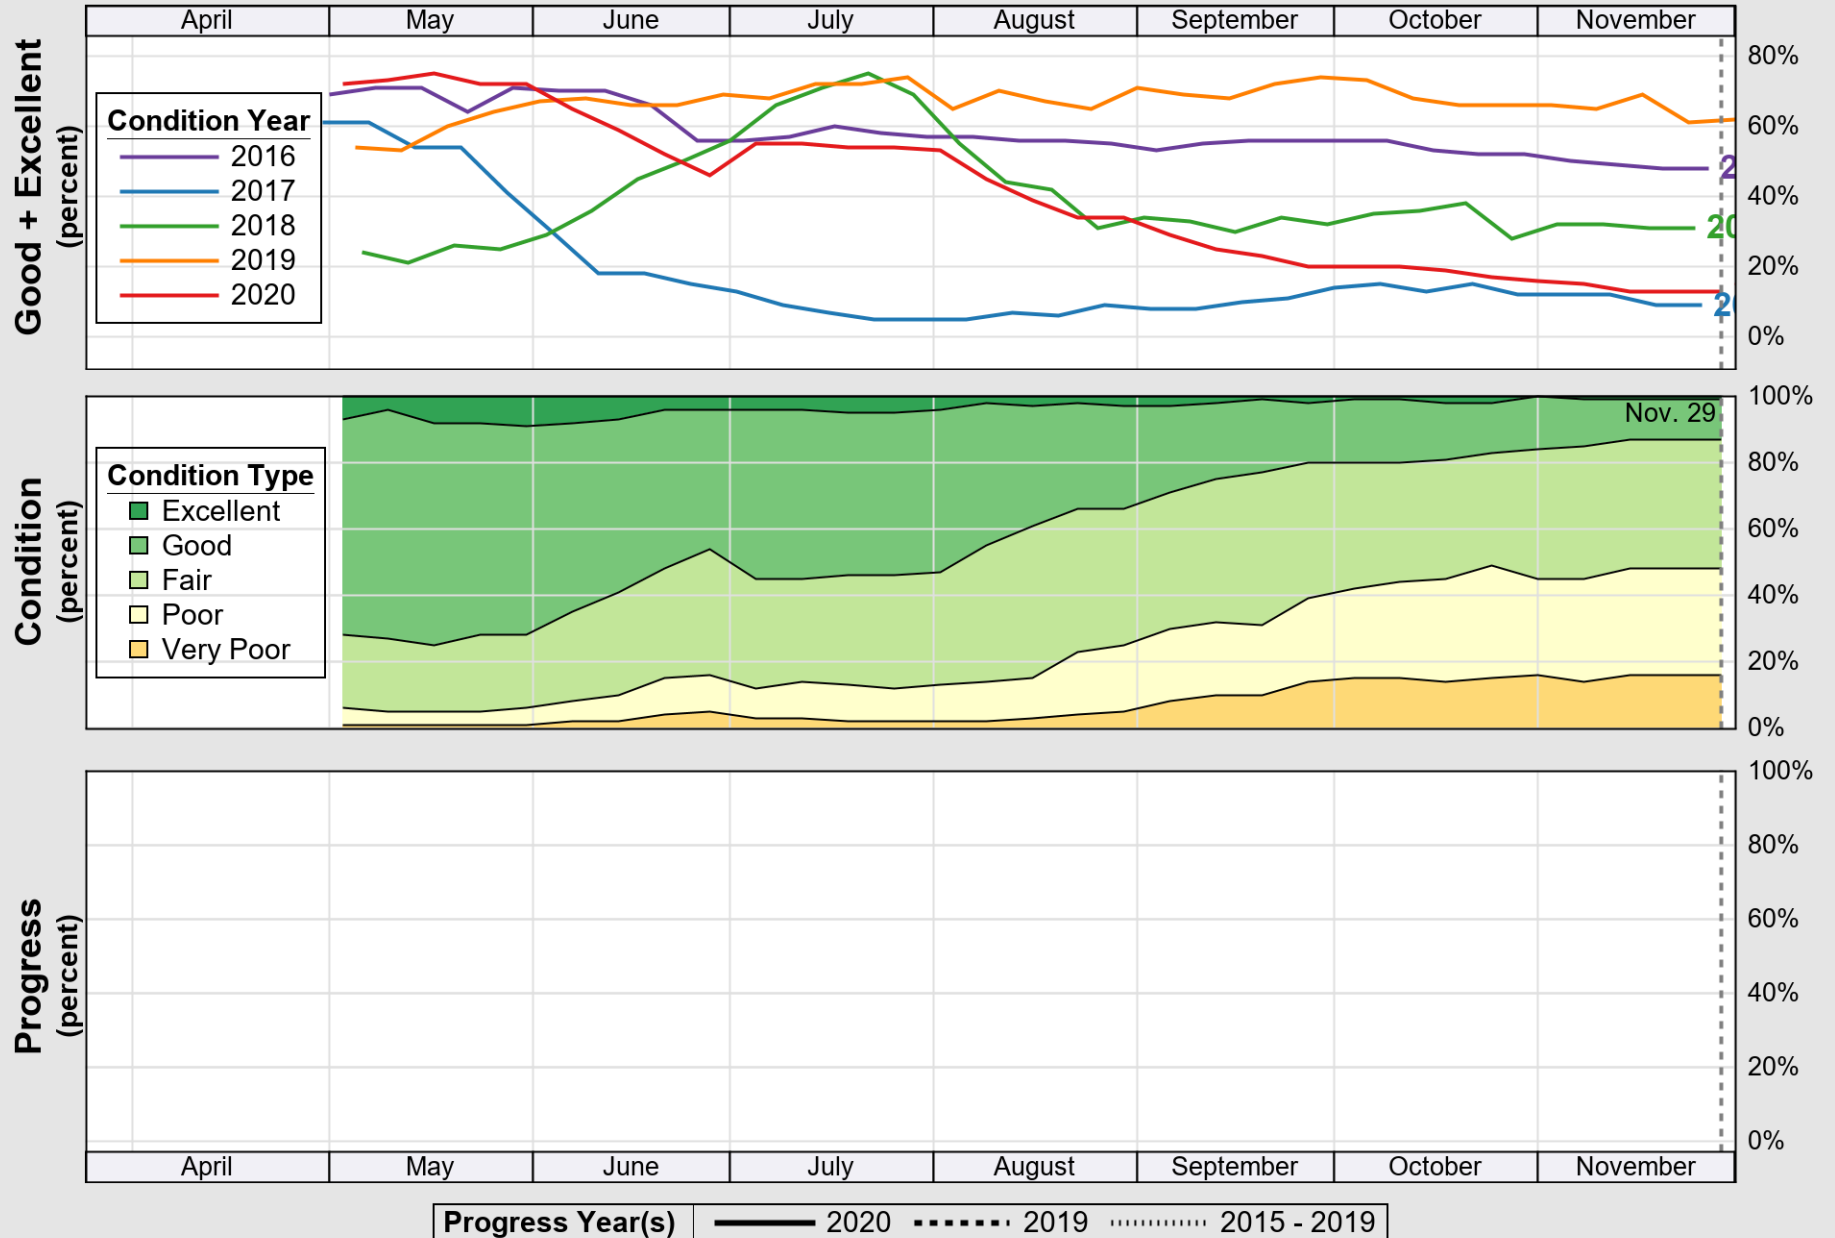

USDA

Crop Progress and Condition: Barley in North Dakota , 2020

NASS

Source: National Agricultural Statistics Service (NASS), Crop Progress Report

USDA

Crop Progress and Condition: Corn in North Dakota , 2020

NASS

Source: National Agricultural Statistics Service (NASS), Crop Progress Report

USDA

Crop Progress and Condition: Oats in North Dakota , 2020

NASS

Source: National Agricultural Statistics Service (NASS), Crop Progress Report

USDA Crop Progress and Condition: Pasture and Range in North Dakota , 2020 **NASS**

Source: National Agricultural Statistics Service (NASS), Crop Progress Report

USDA

Crop Progress and Condition: Soybeans in North Dakota , 2020

NASS

Source: National Agricultural Statistics Service (NASS), Crop Progress Report

USDA

Crop Progress and Condition: Spring Wheat in North Dakota , 2020

NASS

Source: National Agricultural Statistics Service (NASS), Crop Progress Report