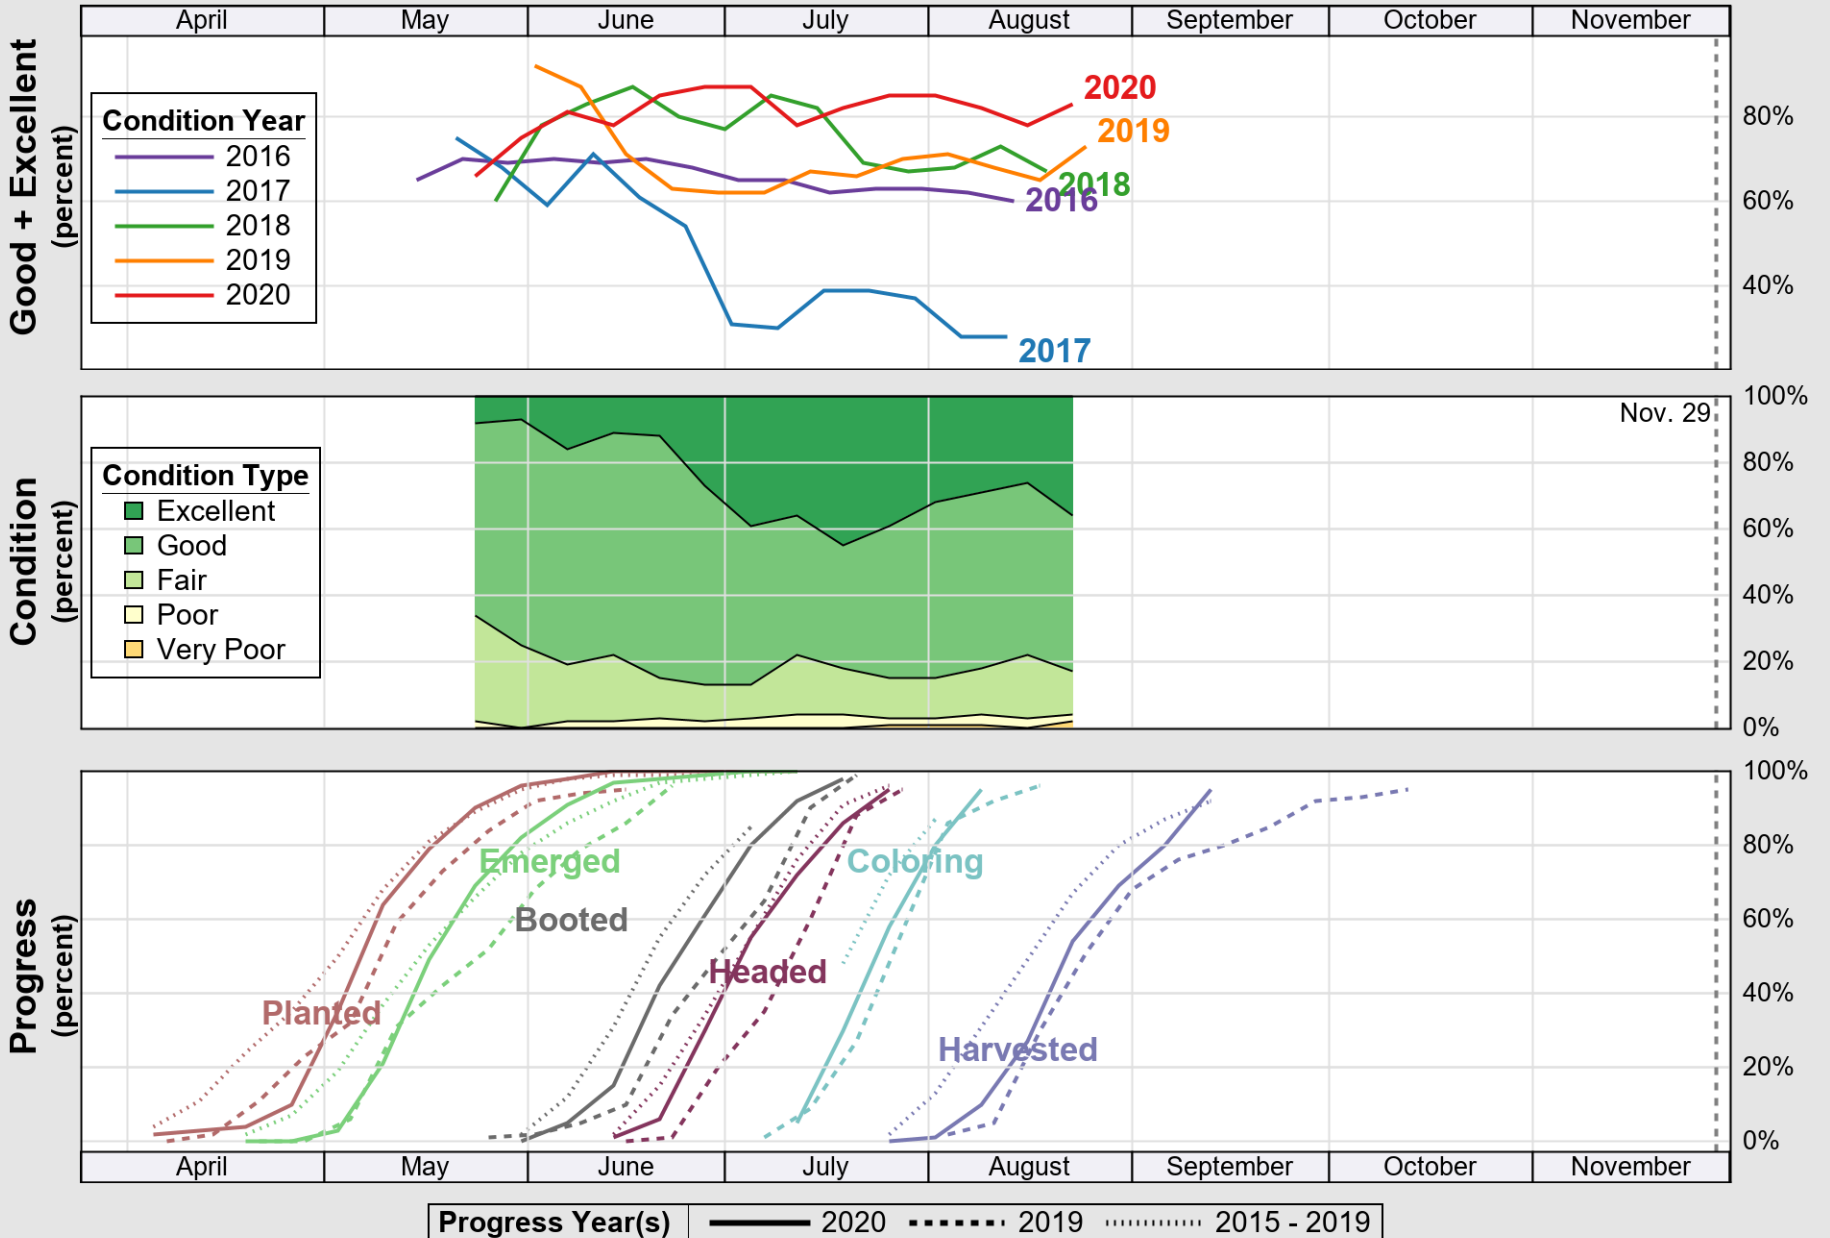

# Crop Progress and Condition: Barley in Montana , 2020

NASS

Source: National Agricultural Statistics Service (NASS), Crop Progress Report

USDA

### Crop Progress and Condition: Corn in Montana , 2020

NASS

Source: National Agricultural Statistics Service (NASS), Crop Progress Report

USDA