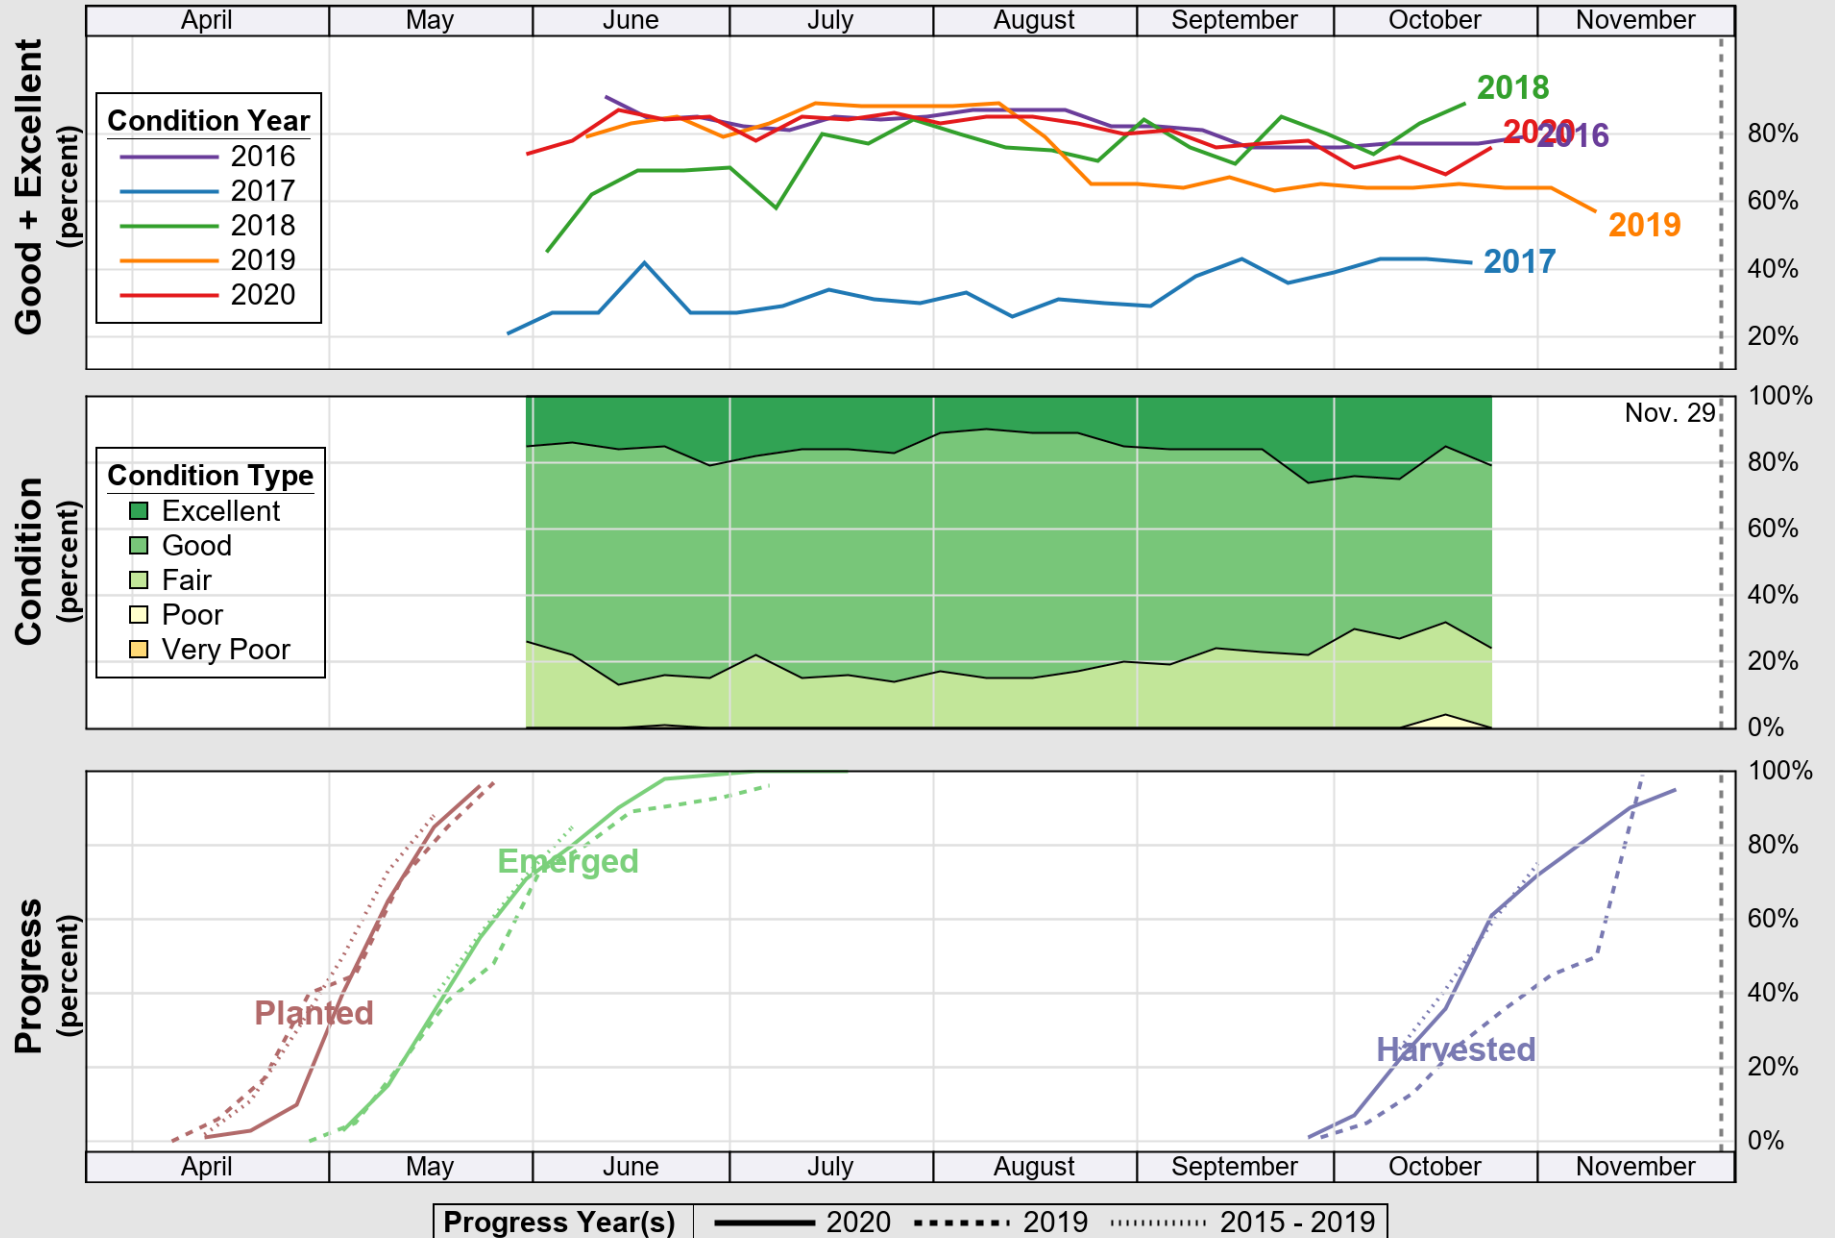

# Crop Progress and Condition: Pasture and Range in Montana , 2020

NASS

Source: National Agricultural Statistics Service (NASS), Crop Progress Report

USDA

# Crop Progress and Condition: Spring Wheat in Montana , 2020

NASS

Source: National Agricultural Statistics Service (NASS), Crop Progress Report

USDA

# Crop Progress and Condition: Sugar Beets in Montana , 2020

NASS

Source: National Agricultural Statistics Service (NASS), Crop Progress Report

USDA