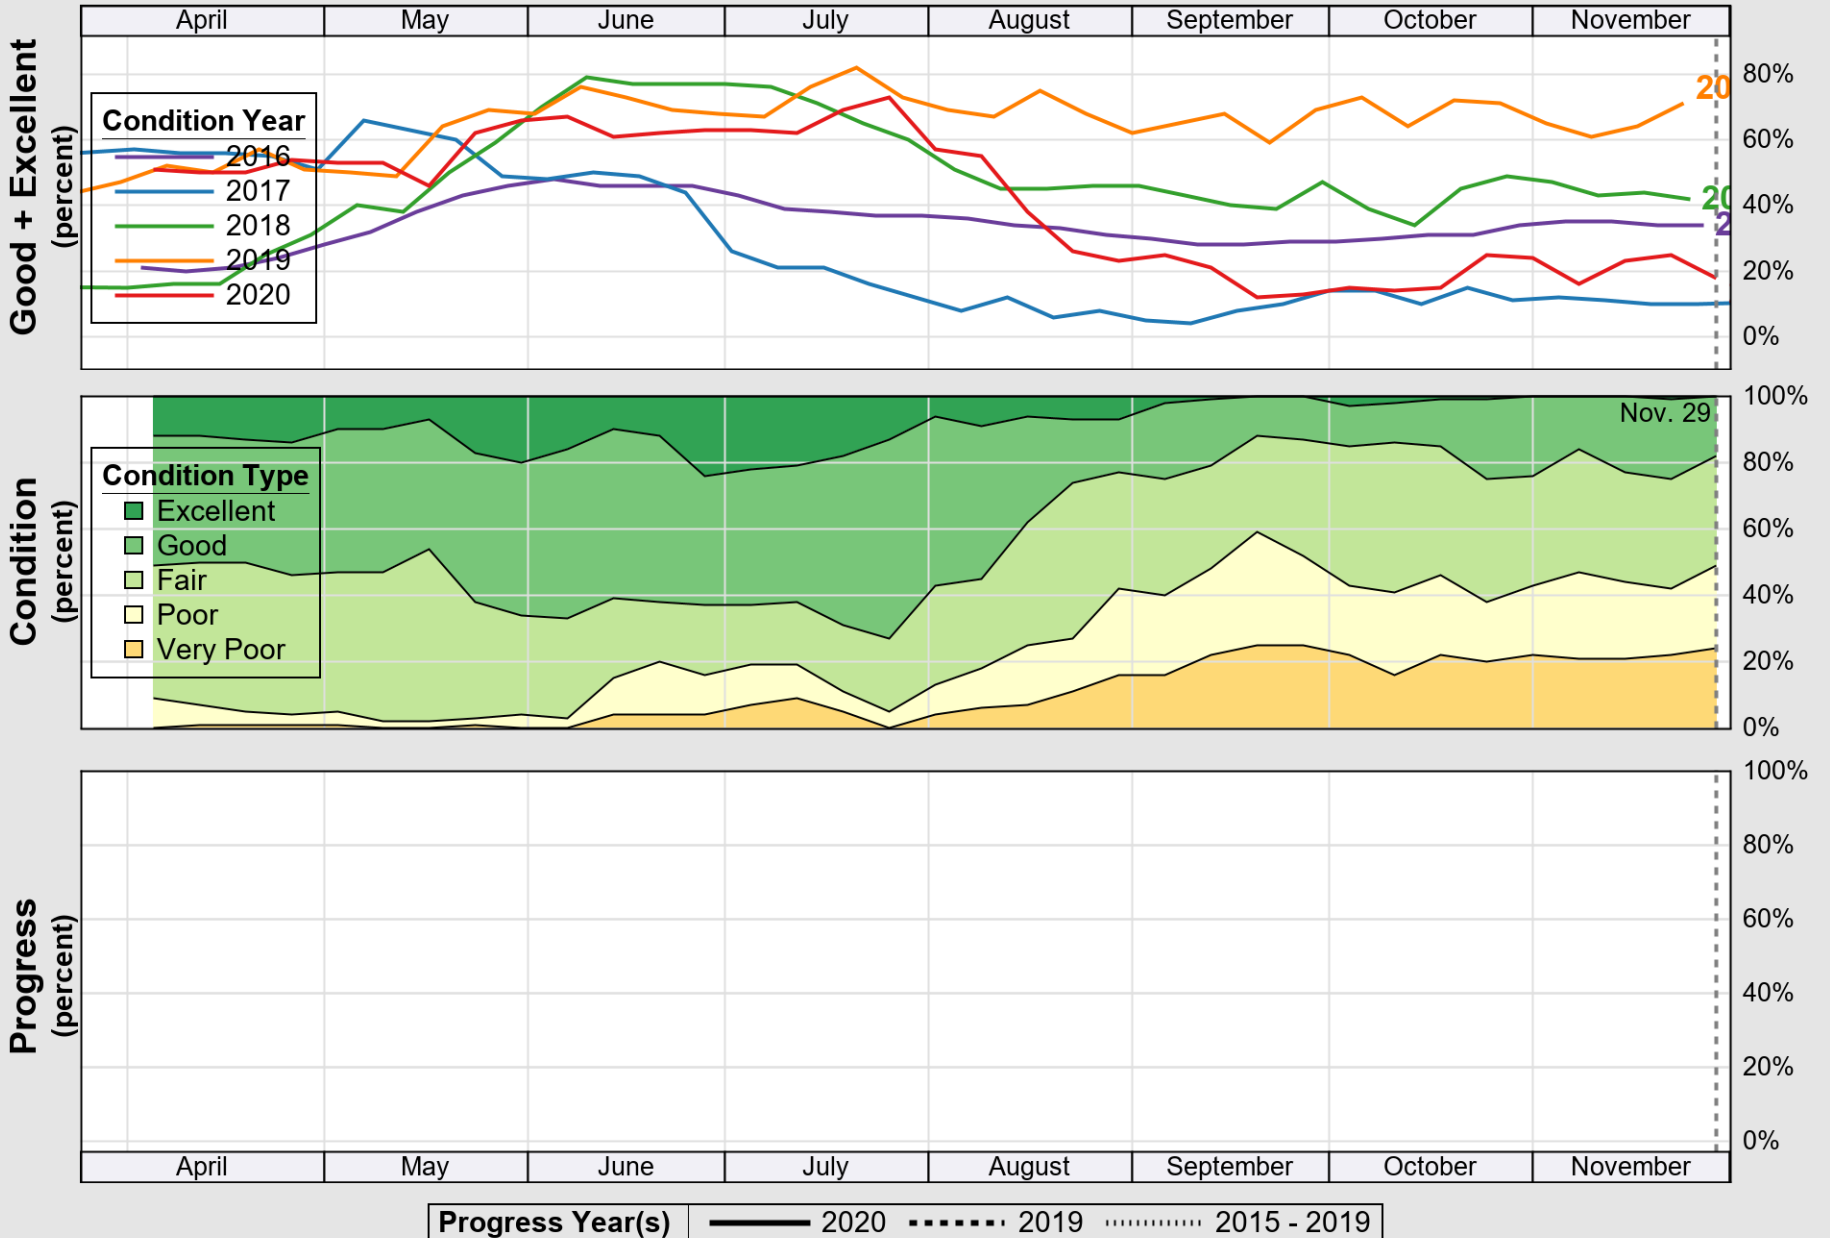

### Crop Progress and Condition: Corn in Montana , 2020

NASS

Source: National Agricultural Statistics Service (NASS), Crop Progress Report

USDA

### Crop Progress and Condition: Oats in Montana , 2020

NASS

Source: National Agricultural Statistics Service (NASS), Crop Progress Report

USDA

# Crop Progress and Condition: Pasture and Range in Montana , 2020

NASS

Source: National Agricultural Statistics Service (NASS), Crop Progress Report

USDA