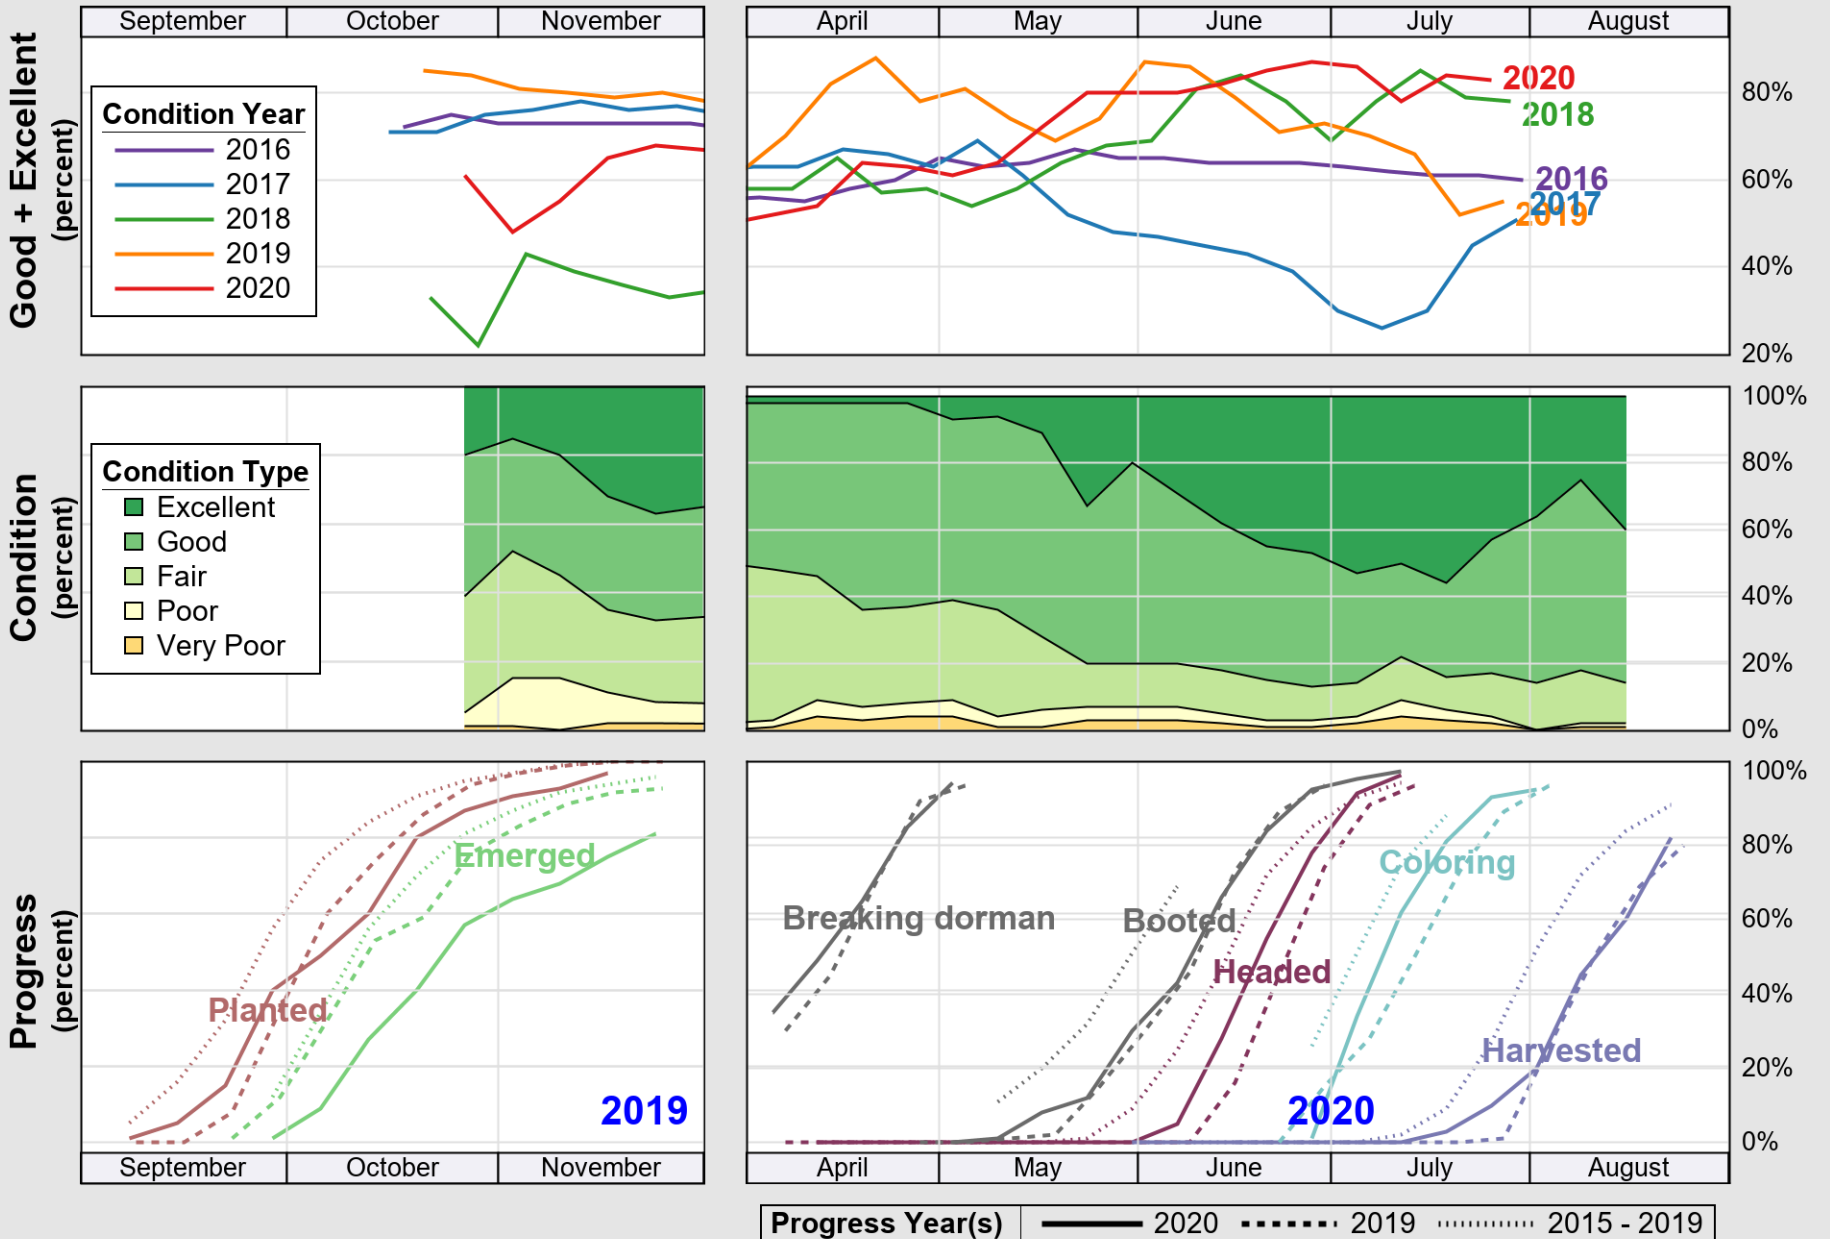

# Crop Progress and Condition: Spring Wheat in Montana , 2020

NASS

Source: National Agricultural Statistics Service (NASS), Crop Progress Report

USDA

# Crop Progress and Condition: Sugar Beets in Montana , 2020

NASS

Source: National Agricultural Statistics Service (NASS), Crop Progress Report

USDA

# Crop Progress and Condition: Winter Wheat in Montana, 2020

NASS

Source: National Agricultural Statistics Service (NASS), Crop Progress Report