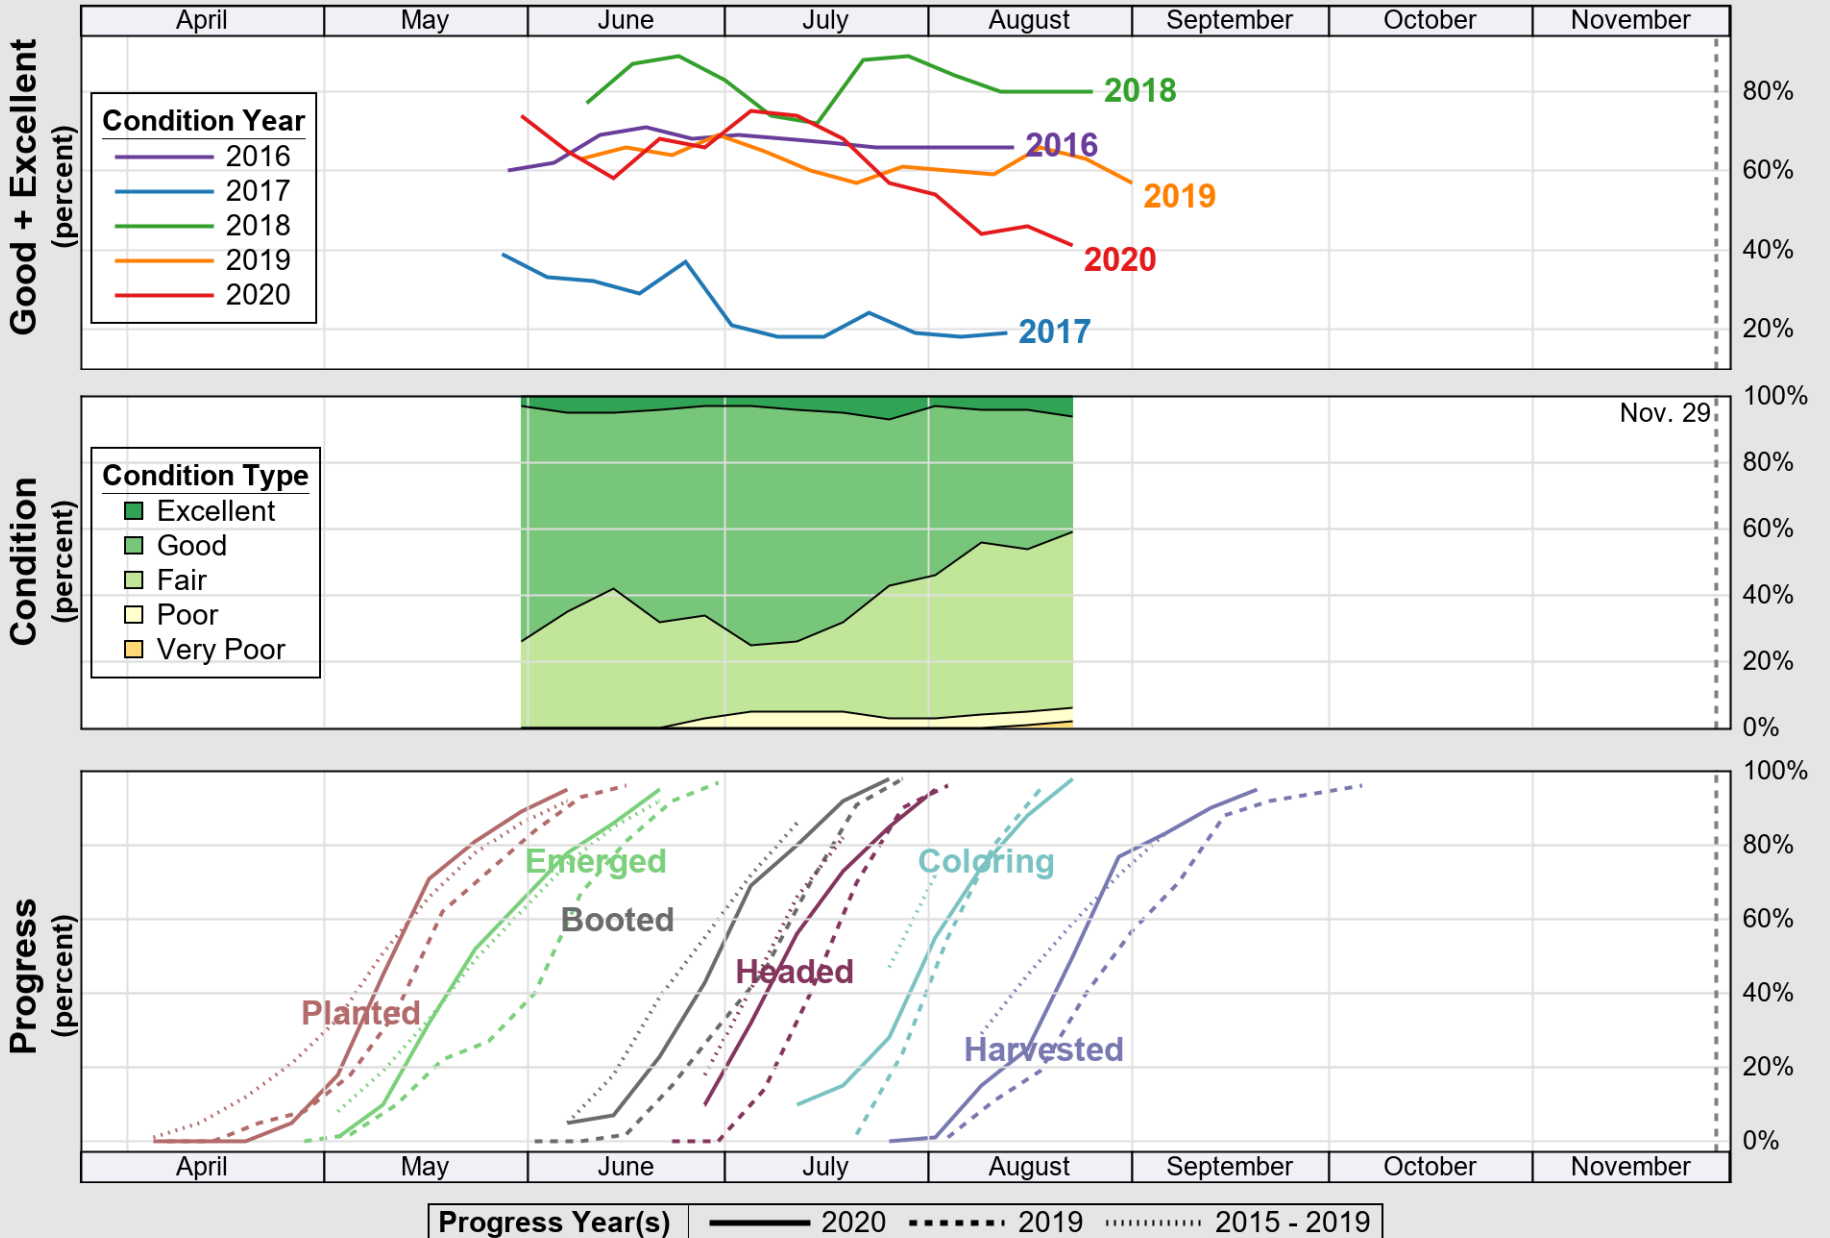

# Crop Progress and Condition: Barley in Montana , 2020

NASS

Source: National Agricultural Statistics Service (NASS), Crop Progress Report

USDA

### Crop Progress and Condition: Corn in Montana , 2020

NASS

Source: National Agricultural Statistics Service (NASS), Crop Progress Report

USDA

### Crop Progress and Condition: Oats in Montana , 2020

NASS

Source: National Agricultural Statistics Service (NASS), Crop Progress Report

USDA