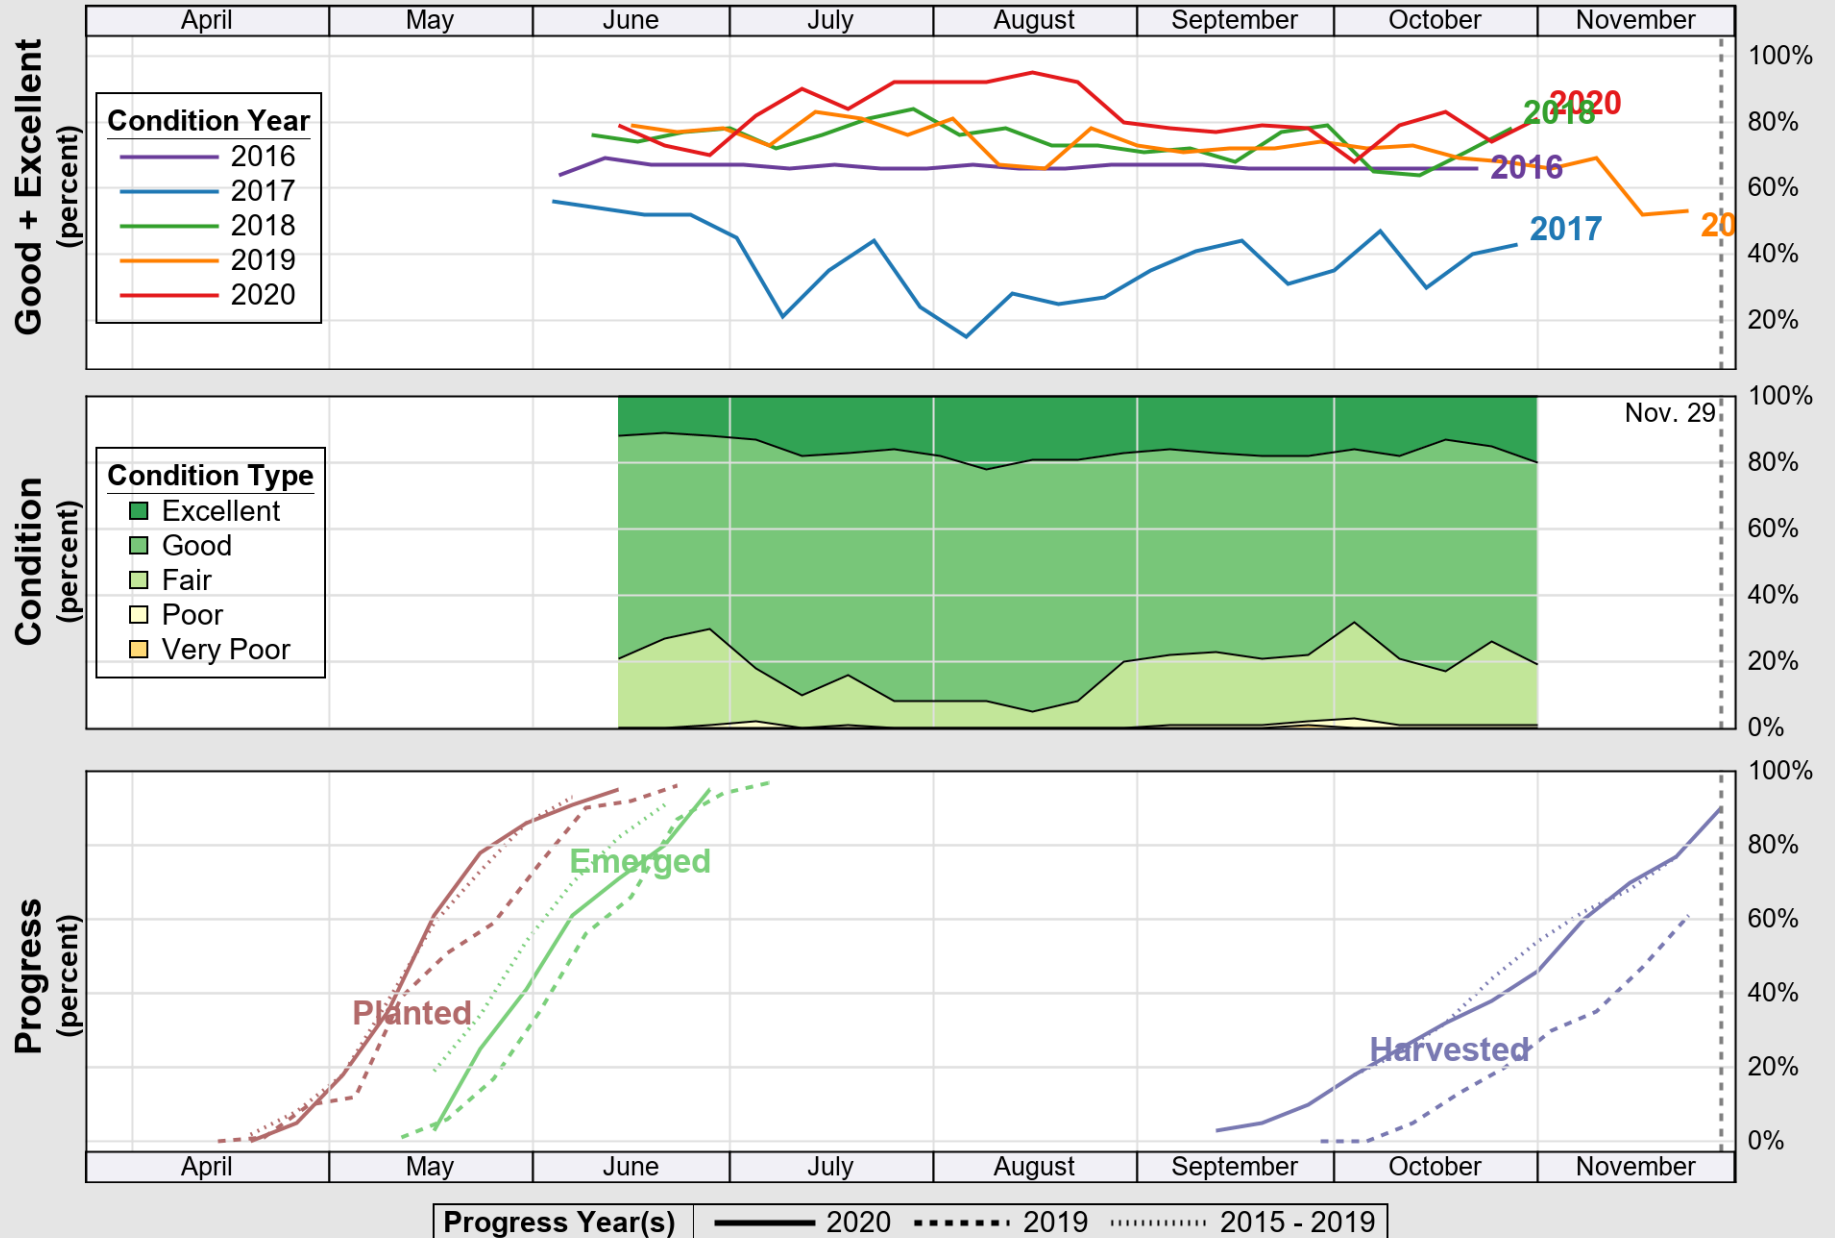

# Crop Progress and Condition: Barley in Montana , 2020

NASS

Source: National Agricultural Statistics Service (NASS), Crop Progress Report

USDA

### Crop Progress and Condition: Corn in Montana , 2020

NASS

Source: National Agricultural Statistics Service (NASS), Crop Progress Report

USDA

### Crop Progress and Condition: Oats in Montana , 2020

NASS

Source: National Agricultural Statistics Service (NASS), Crop Progress Report

USDA