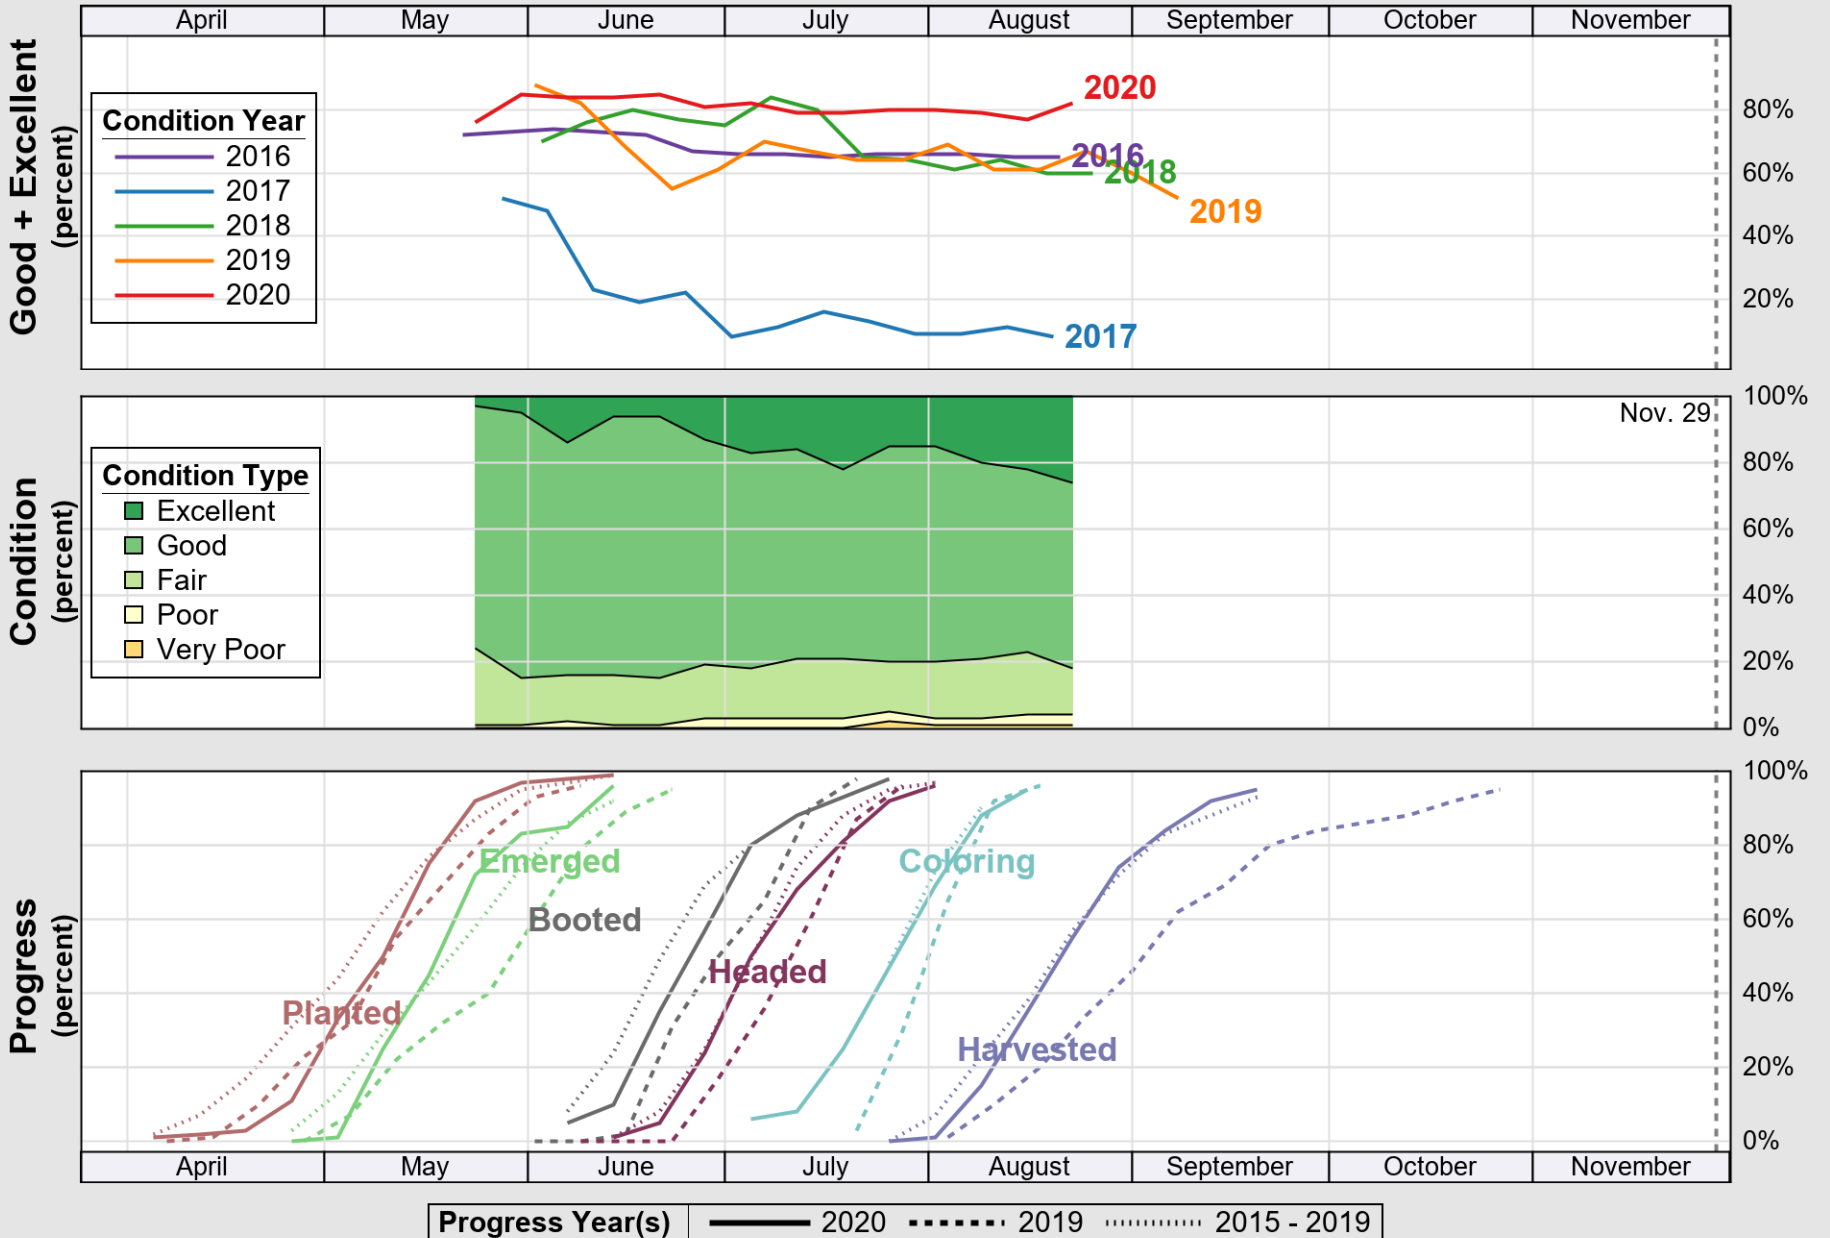

### Crop Progress and Condition: Oats in Montana , 2020

NASS

Source: National Agricultural Statistics Service (NASS), Crop Progress Report

USDA

# Crop Progress and Condition: Pasture and Range in Montana , 2020

NASS

Source: National Agricultural Statistics Service (NASS), Crop Progress Report

USDA

# Crop Progress and Condition: Spring Wheat in Montana , 2020

NASS

Source: National Agricultural Statistics Service (NASS), Crop Progress Report

USDA