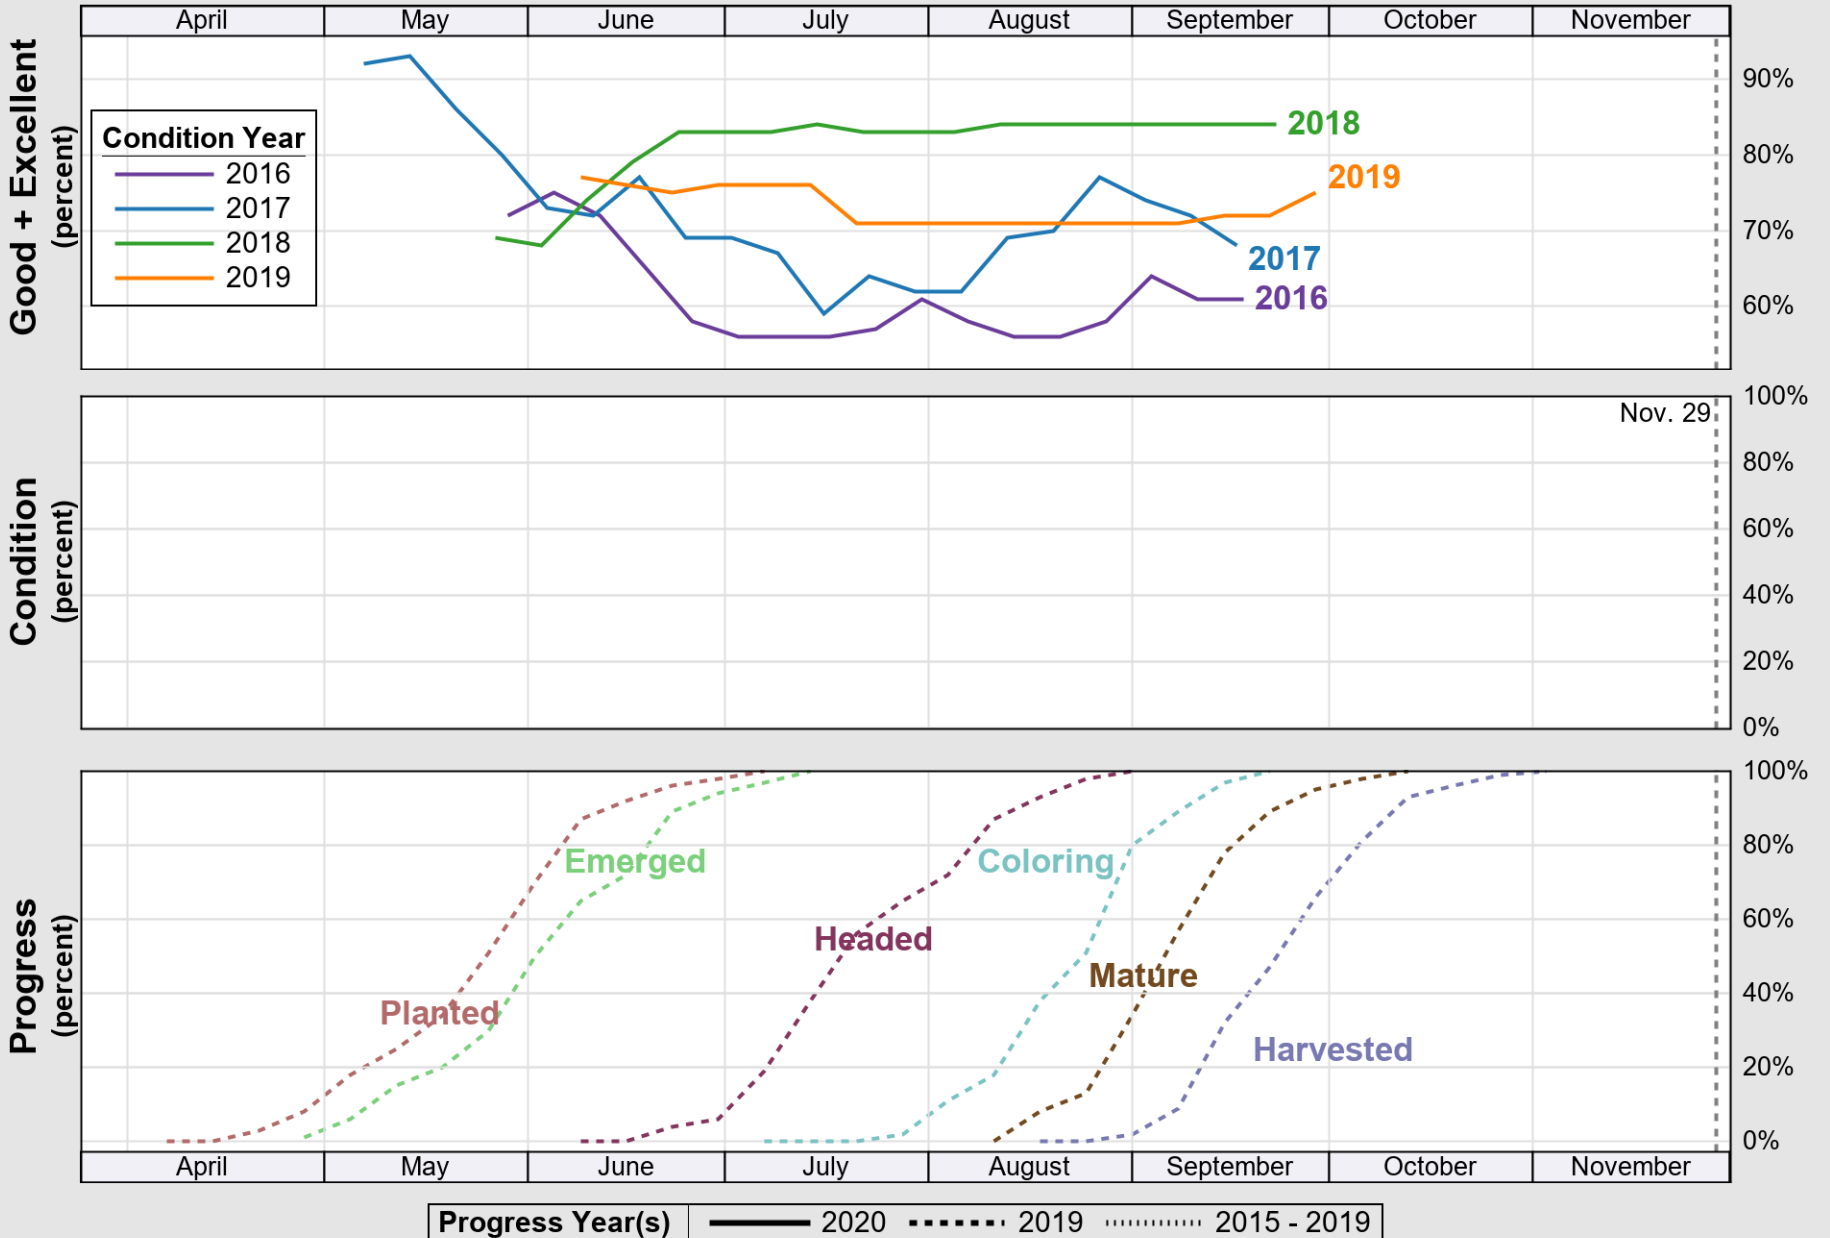

NASS

Progress Year(s) ——— 2020 2019 2015 - 2019

Source: National Agricultural Statistics Service (NASS), Crop Progress Report

USDA

Crop Progress and Condition: Sorghum in Mississippi , 2020

NASS

Source: National Agricultural Statistics Service (NASS), Crop Progress Report

USDA

Crop Progress and Condition: Soybeans in Mississippi , 2020

NASS

Source: National Agricultural Statistics Service (NASS), Crop Progress Report

USDA

Crop Progress and Condition: Winter Wheat in Mississippi , 2020