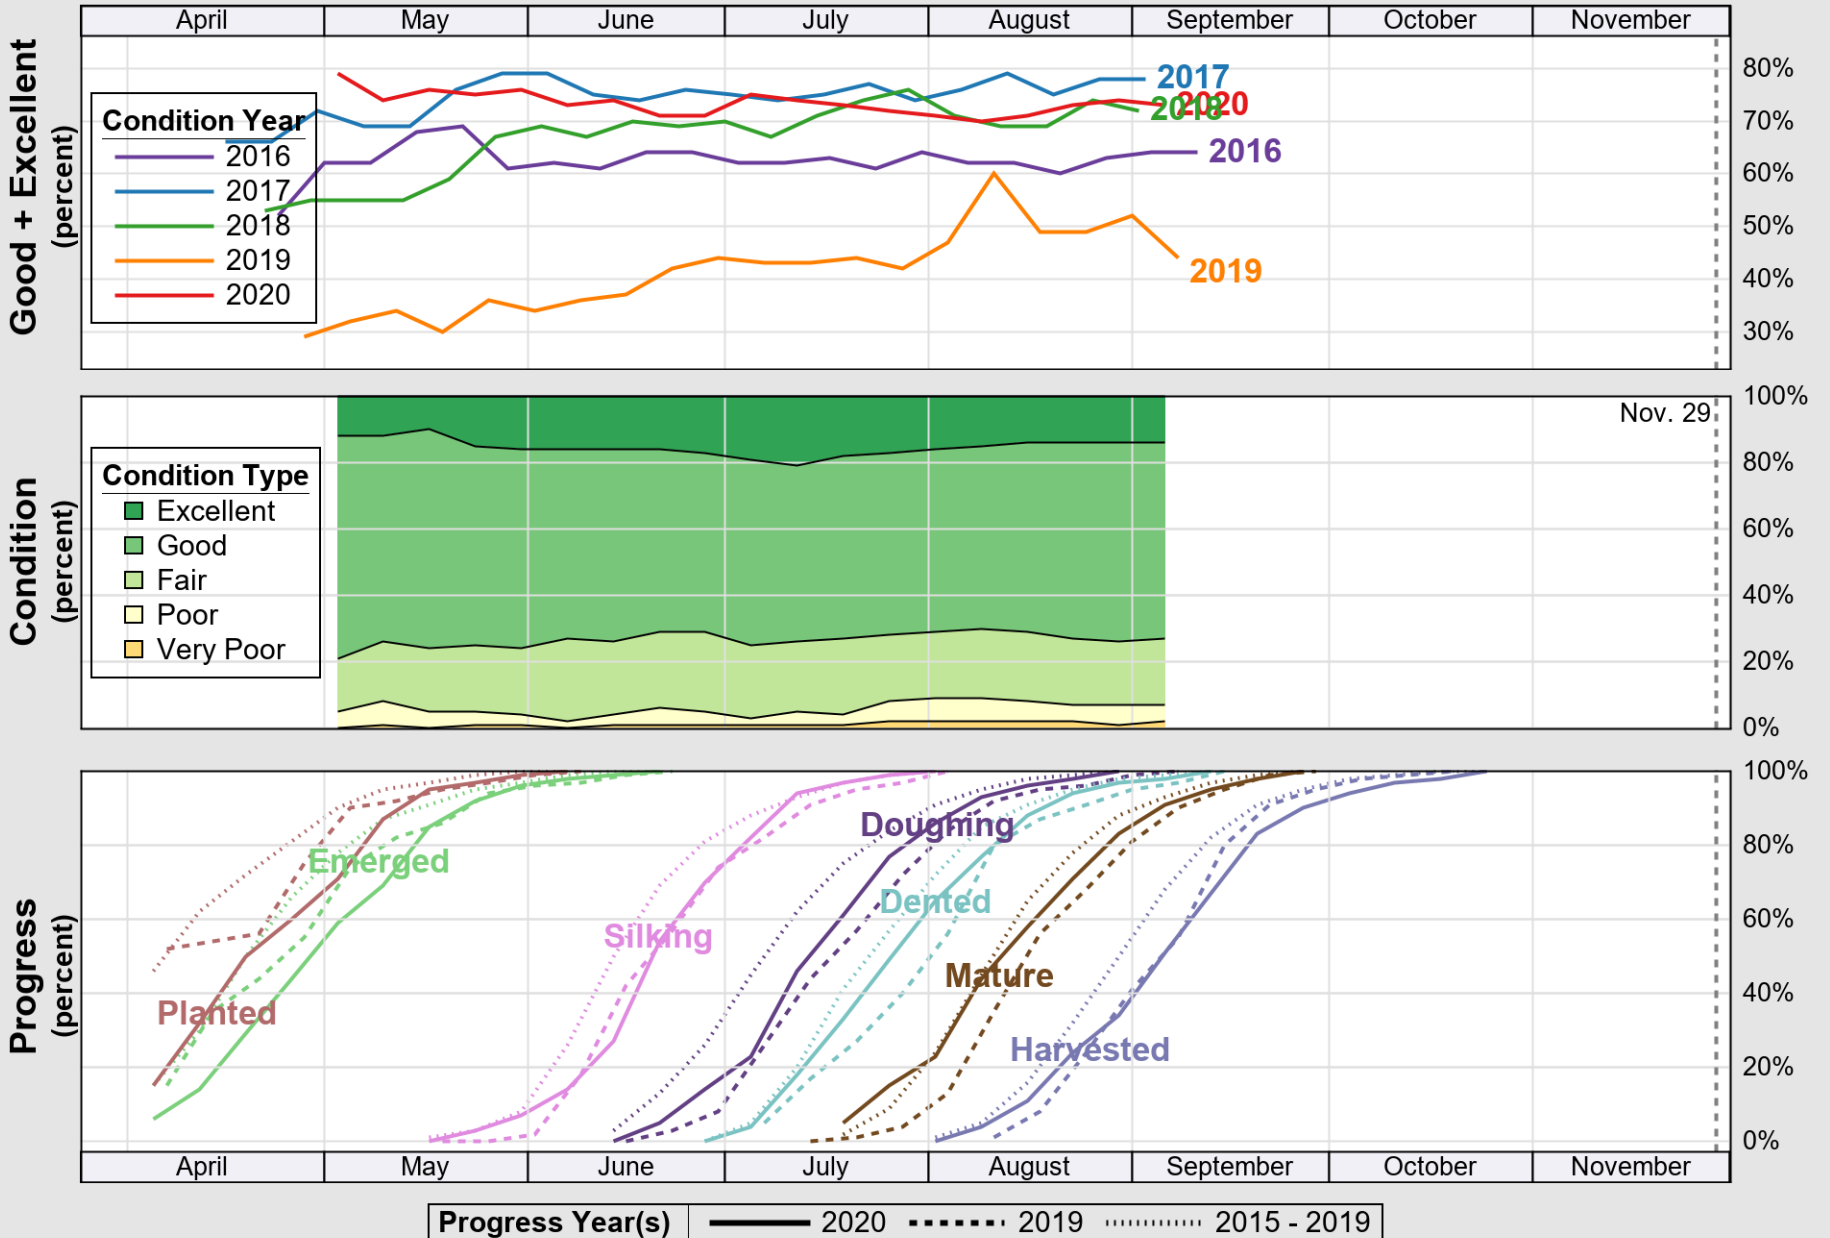

USDA

Crop Progress and Condition: Corn in Mississippi, 2020

NASS

Source: National Agricultural Statistics Service (NASS), Crop Progress Report

USDA

Crop Progress and Condition: Cotton in Mississippi , 2020

NASS

Source: National Agricultural Statistics Service (NASS), Crop Progress Report

USDA

Crop Progress and Condition: Pasture and Range in Mississippi , 2020

NASS

Source: National Agricultural Statistics Service (NASS), Crop Progress Report

USDA

Crop Progress and Condition: Peanuts in Mississippi, 2020

NASS

Source: National Agricultural Statistics Service (NASS), Crop Progress Report

USDA

Crop Progress and Condition: Rice in Mississippi , 2020