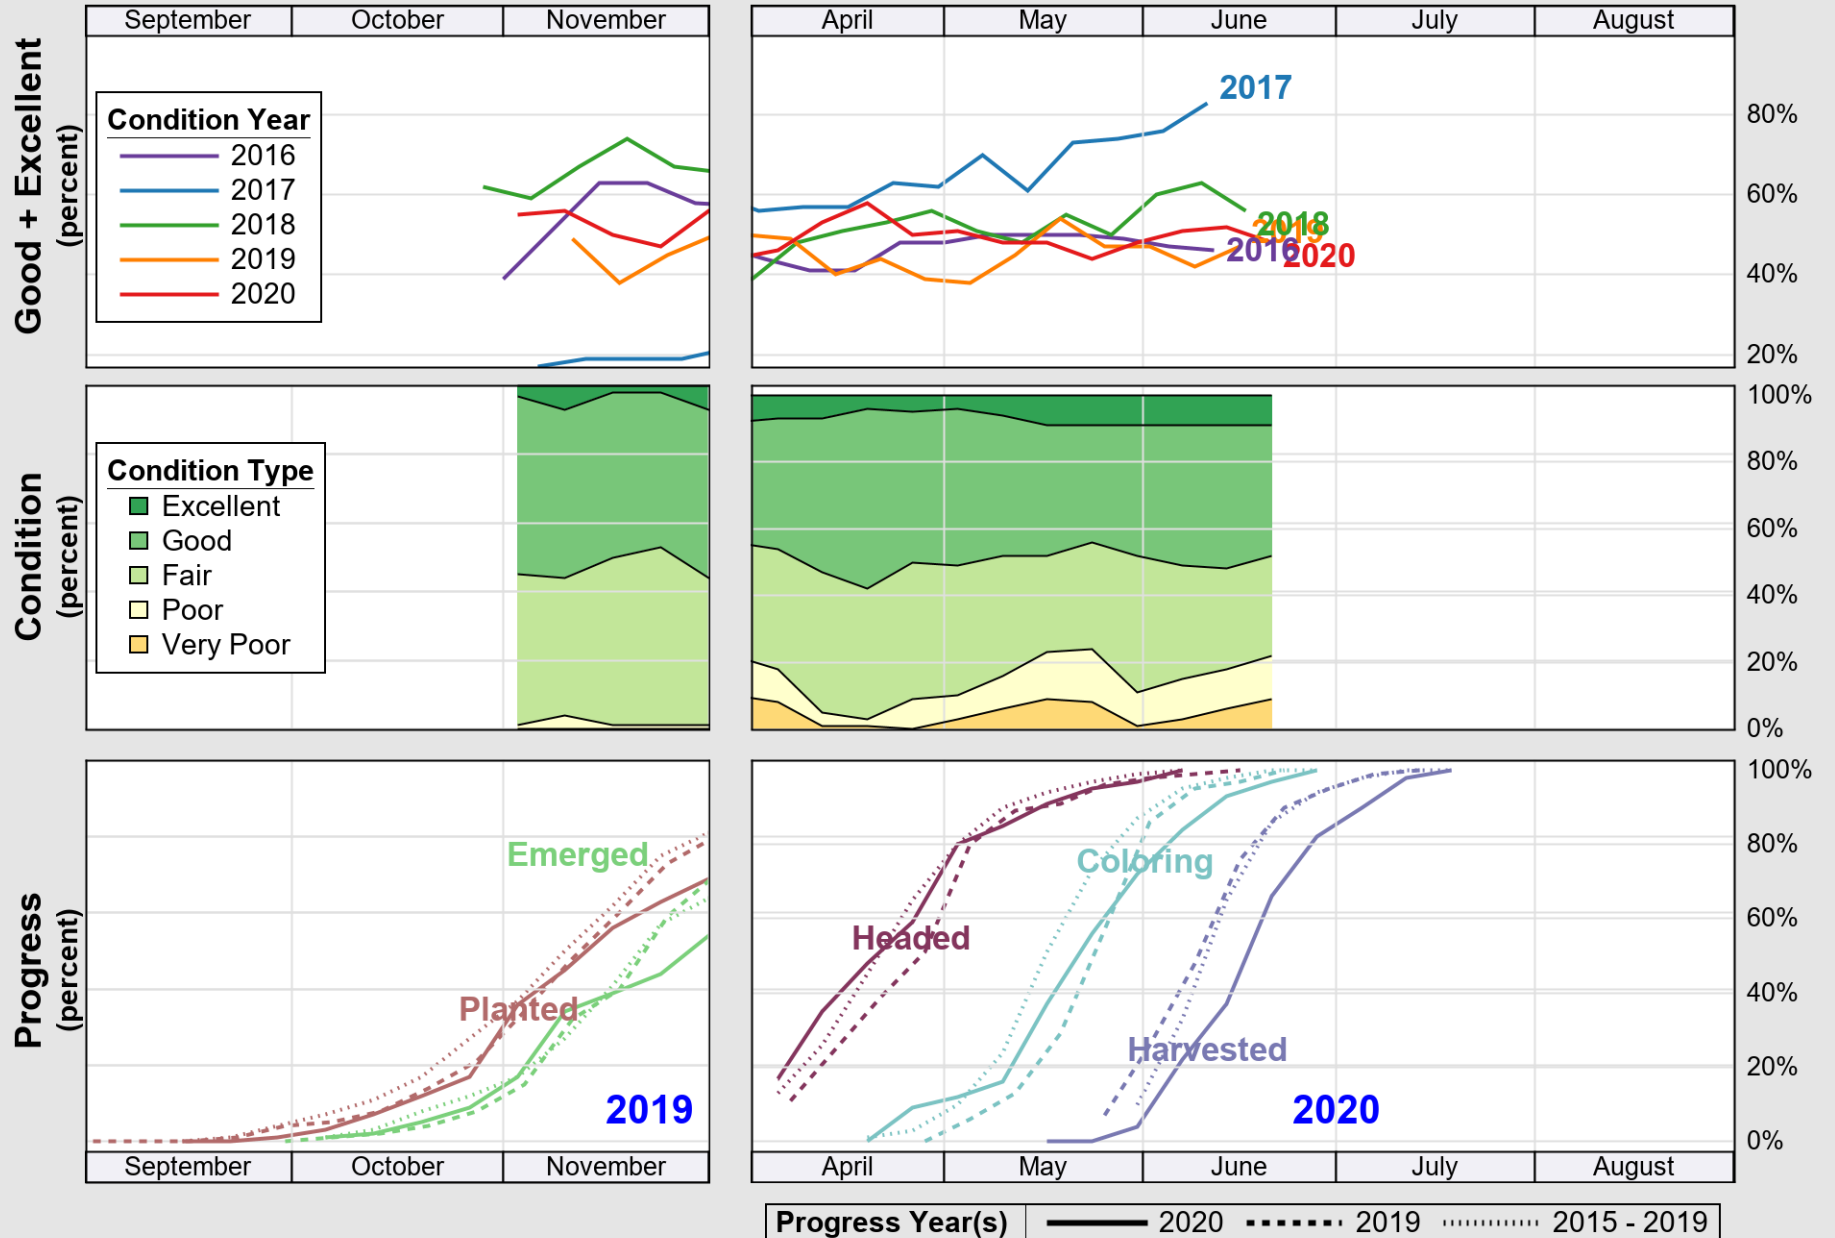

NASS

Progress Year(s) ——— 2020 2019 2015 - 2019

Source: National Agricultural Statistics Service (NASS), Crop Progress Report

USDA

Crop Progress and Condition: Sorghum in Mississippi , 2020

NASS

Source: National Agricultural Statistics Service (NASS), Crop Progress Report

USDA

Crop Progress and Condition: Soybeans in Mississippi , 2020

NASS

Source: National Agricultural Statistics Service (NASS), Crop Progress Report

USDA

Crop Progress and Condition: Winter Wheat in Mississippi , 2020

NASS

Source: National Agricultural Statistics Service (NASS), Crop Progress Report