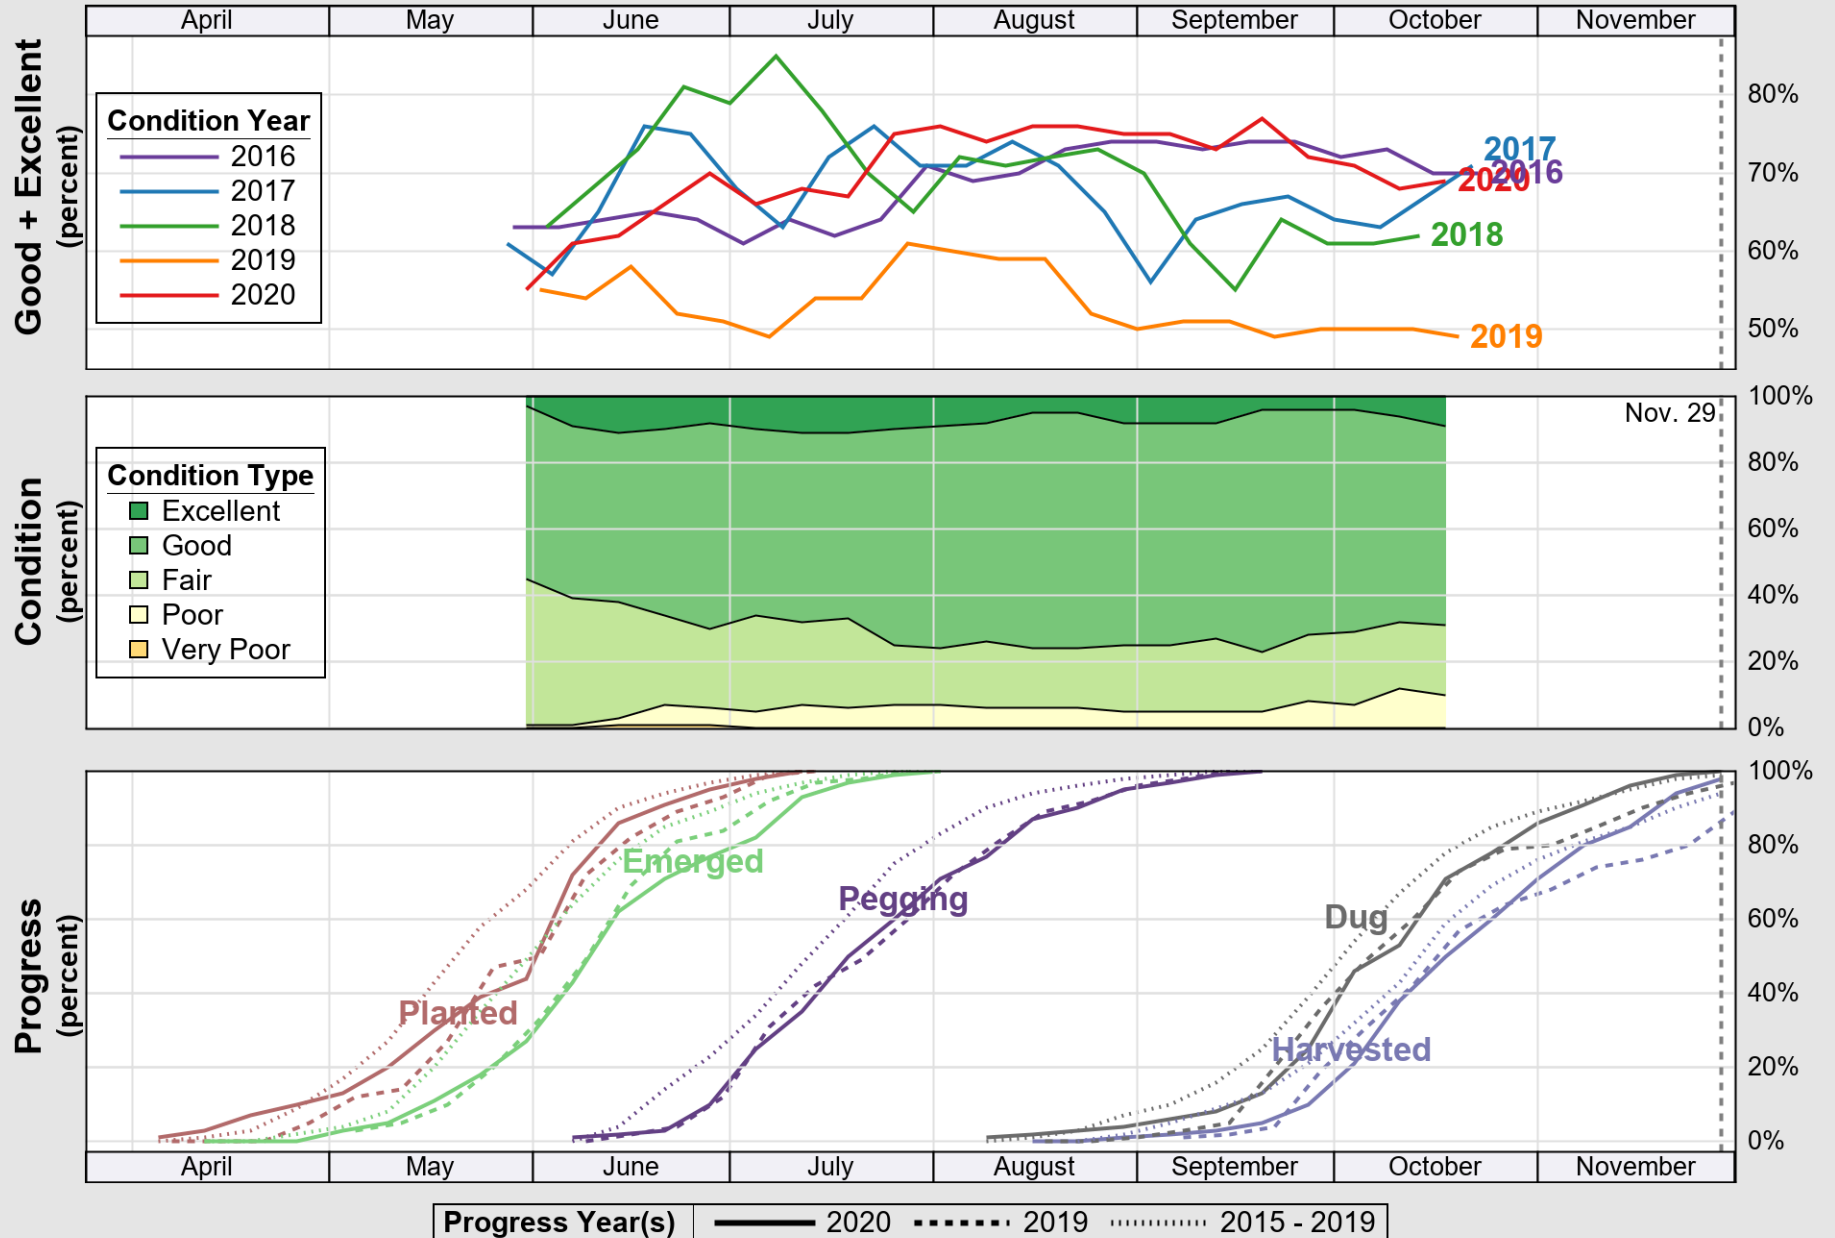

USDA

Crop Progress and Condition: Corn in Mississippi, 2020

NASS

Source: National Agricultural Statistics Service (NASS), Crop Progress Report

USDA

Crop Progress and Condition: Cotton in Mississippi , 2020

NASS

Source: National Agricultural Statistics Service (NASS), Crop Progress Report

USDA

Crop Progress and Condition: Pasture and Range in Mississippi , 2020

NASS

Source: National Agricultural Statistics Service (NASS), Crop Progress Report

USDA

Crop Progress and Condition: Peanuts in Mississippi, 2020

NASS

Source: National Agricultural Statistics Service (NASS), Crop Progress Report

USDA

Crop Progress and Condition: Rice in Mississippi , 2020

NASS

Progress Year(s) ——— 2020 2019 2015 - 2019

Source: National Agricultural Statistics Service (NASS), Crop Progress Report

USDA

Crop Progress and Condition: Sorghum in Mississippi , 2020

NASS

Source: National Agricultural Statistics Service (NASS), Crop Progress Report