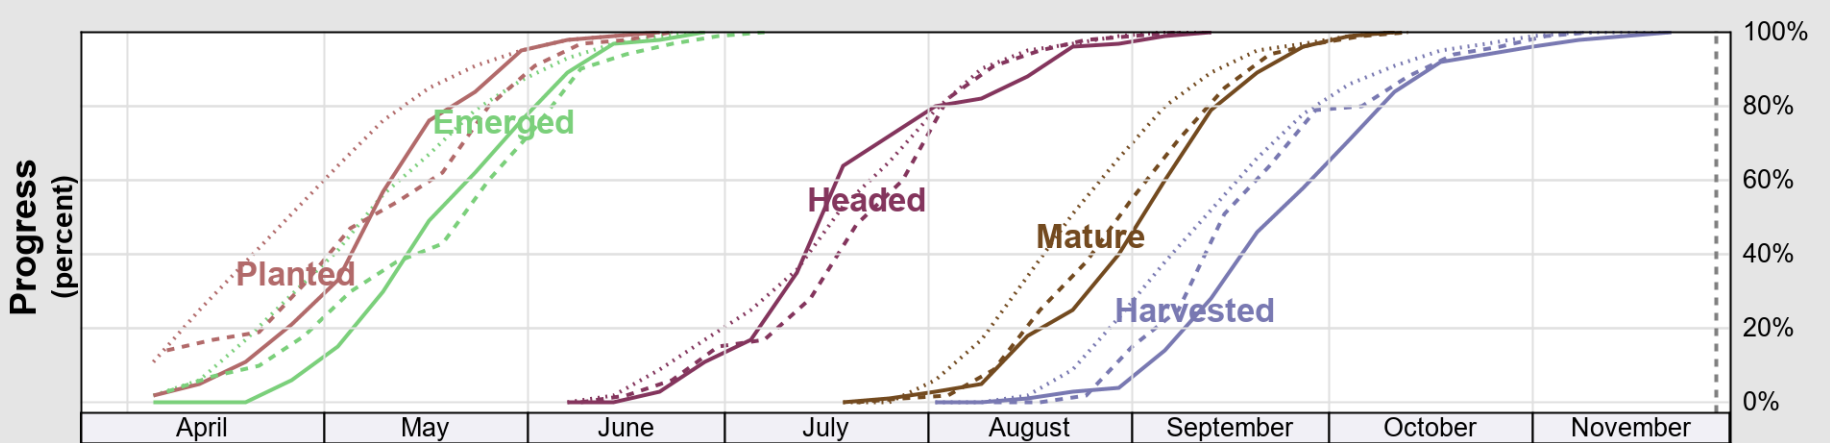

USDA

Crop Progress and Condition: Peanuts in Mississippi, 2020

NASS

Source: National Agricultural Statistics Service (NASS), Crop Progress Report

USDA

Crop Progress and Condition: Rice in Mississippi , 2020

NASS

Progress Year(s) ——— 2020 2019 2015 - 2019

Source: National Agricultural Statistics Service (NASS), Crop Progress Report

USDA

Crop Progress and Condition: Sorghum in Mississippi , 2020

NASS

Source: National Agricultural Statistics Service (NASS), Crop Progress Report