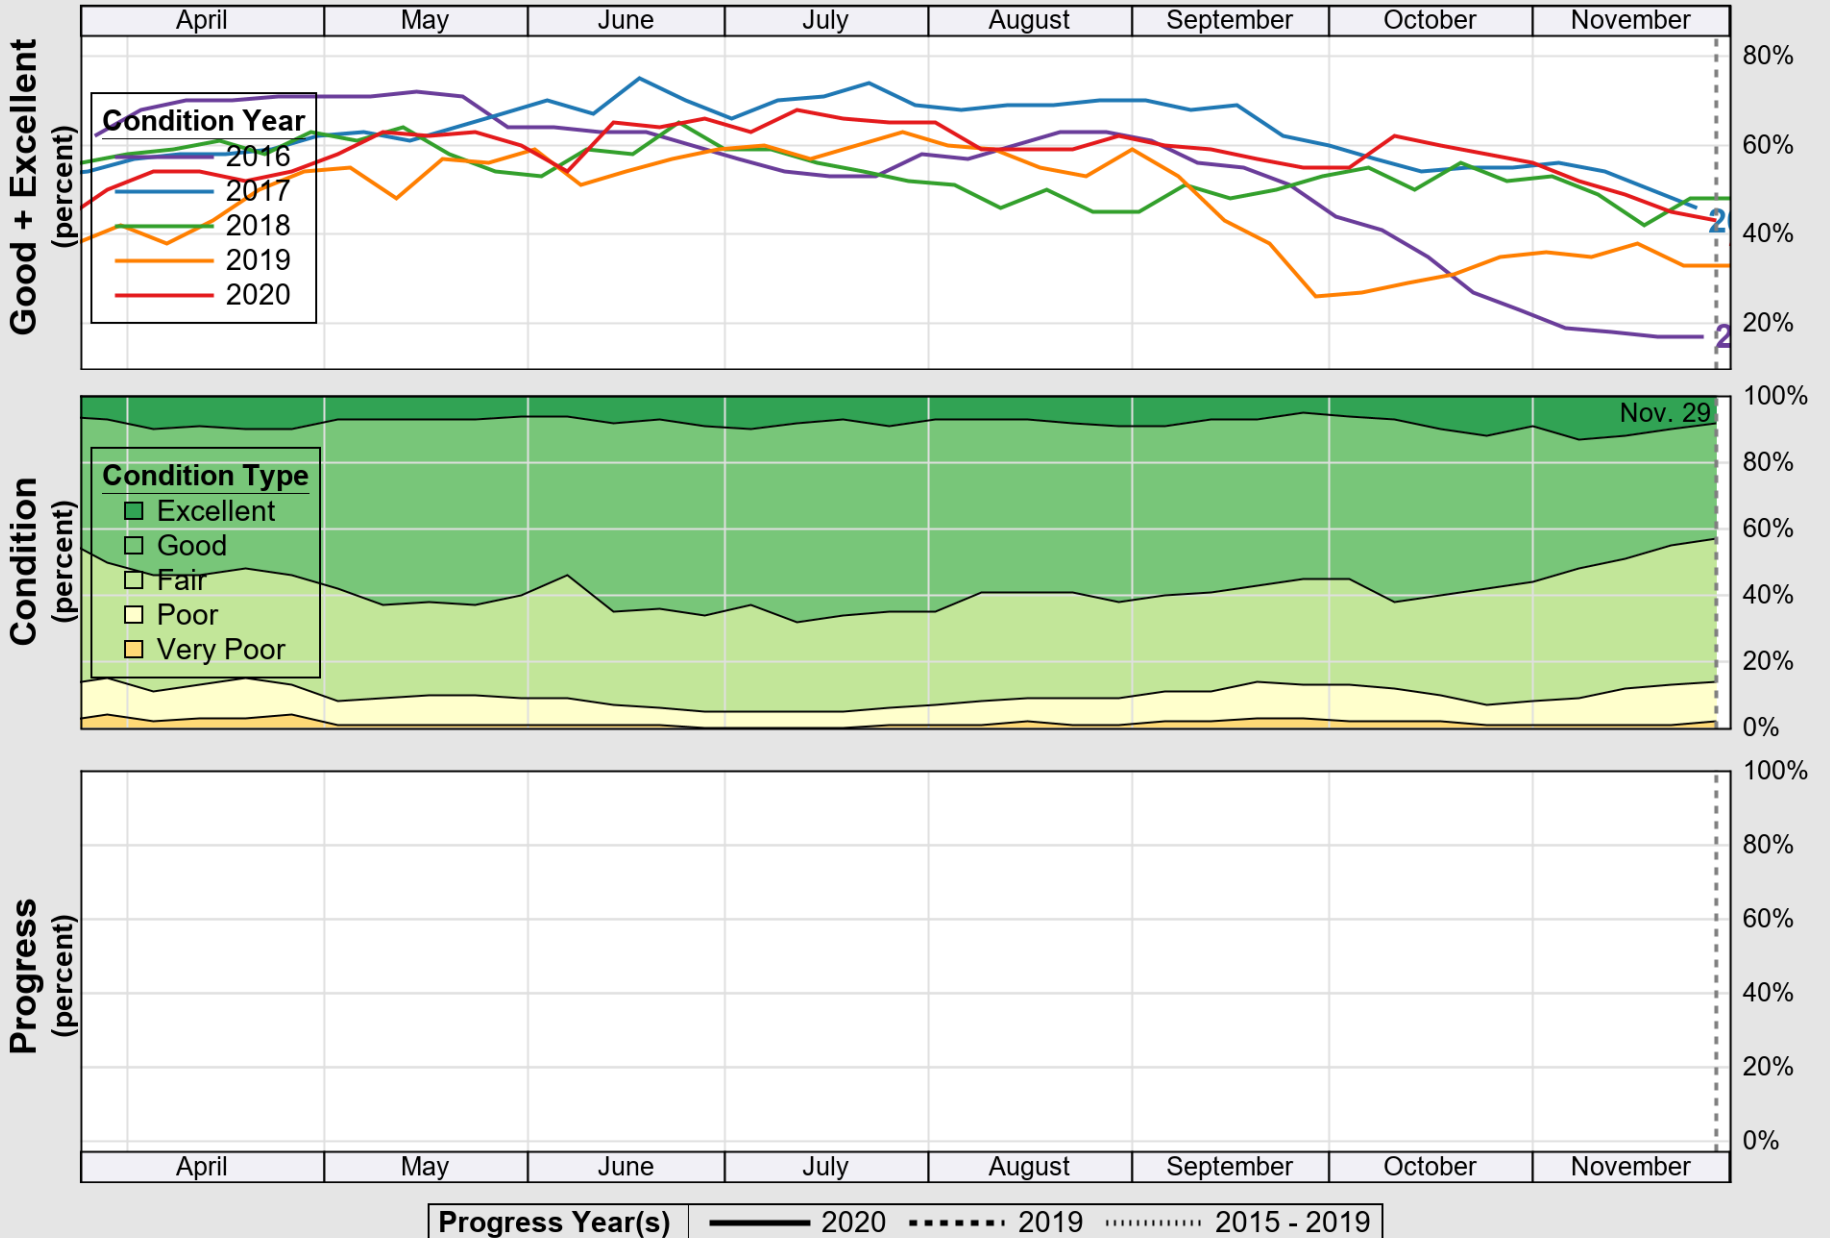

USDA

Crop Progress and Condition: Corn in Mississippi, 2020

NASS

Source: National Agricultural Statistics Service (NASS), Crop Progress Report

USDA

Crop Progress and Condition: Cotton in Mississippi , 2020

NASS

Source: National Agricultural Statistics Service (NASS), Crop Progress Report

USDA

Crop Progress and Condition: Pasture and Range in Mississippi , 2020

NASS

Source: National Agricultural Statistics Service (NASS), Crop Progress Report

USDA

Crop Progress and Condition: Peanuts in Mississippi, 2020

NASS

Source: National Agricultural Statistics Service (NASS), Crop Progress Report

USDA

Crop Progress and Condition: Rice in Mississippi , 2020

NASS

Progress Year(s) ——— 2020 2019 2015 - 2019

Source: National Agricultural Statistics Service (NASS), Crop Progress Report

USDA

Crop Progress and Condition: Sorghum in Mississippi , 2020

NASS

Source: National Agricultural Statistics Service (NASS), Crop Progress Report