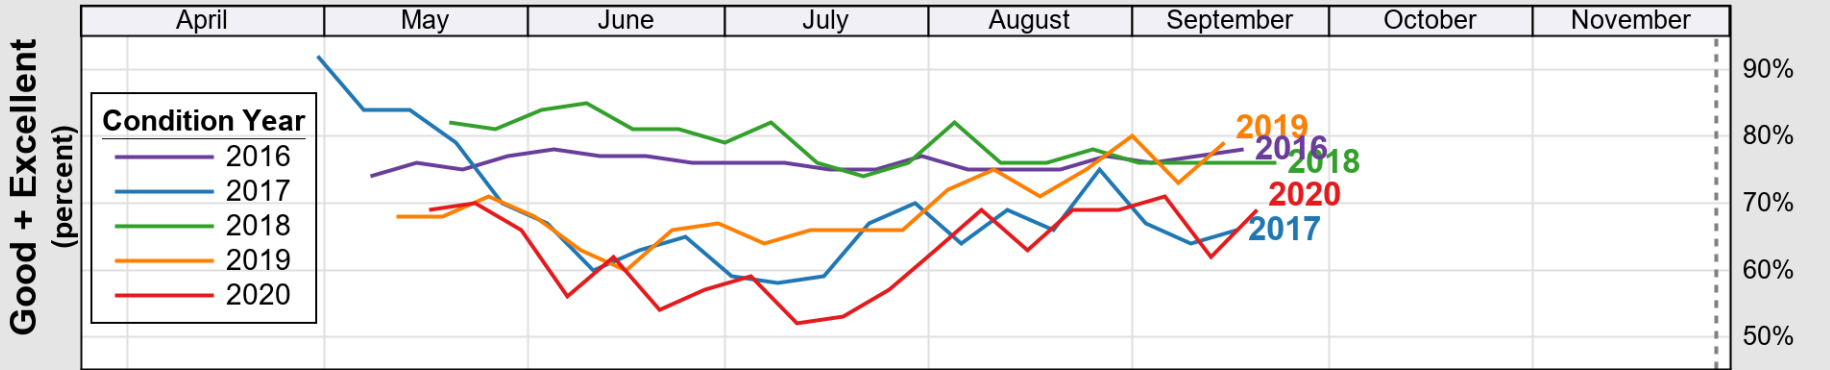

USDA

Crop Progress and Condition: Rice in Mississippi , 2020

NASS

Progress Year(s) ——— 2020   2019   ..... 2015 - 2019

Source: National Agricultural Statistics Service (NASS), Crop Progress Report