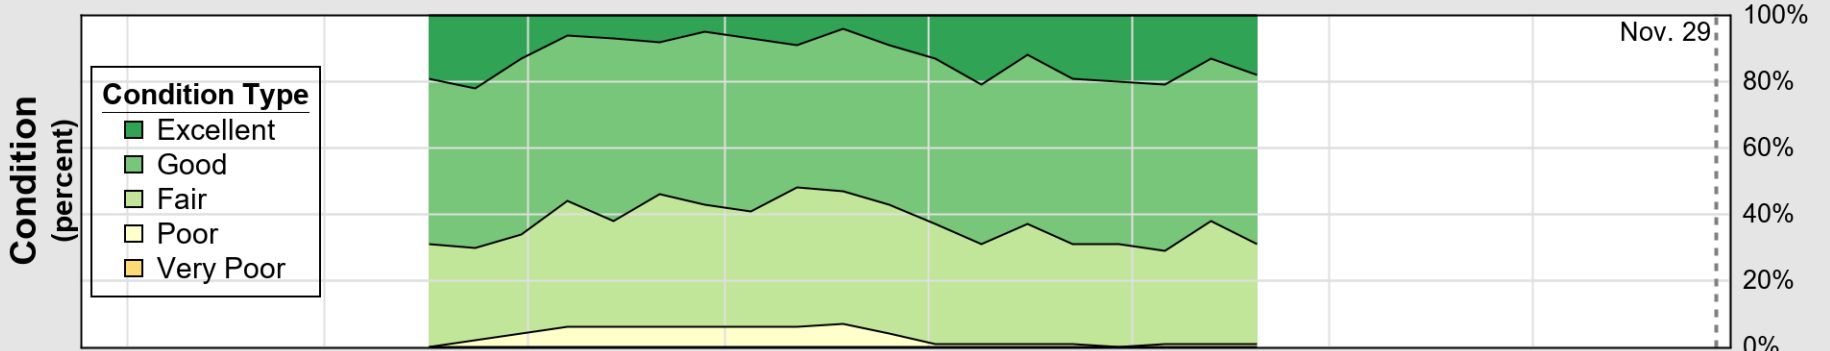

USDA

Crop Progress and Condition: Rice in Mississippi , 2020

NASS

Progress Year(s) ——— 2020   2019   ..... 2015 - 2019

Source: National Agricultural Statistics Service (NASS), Crop Progress Report