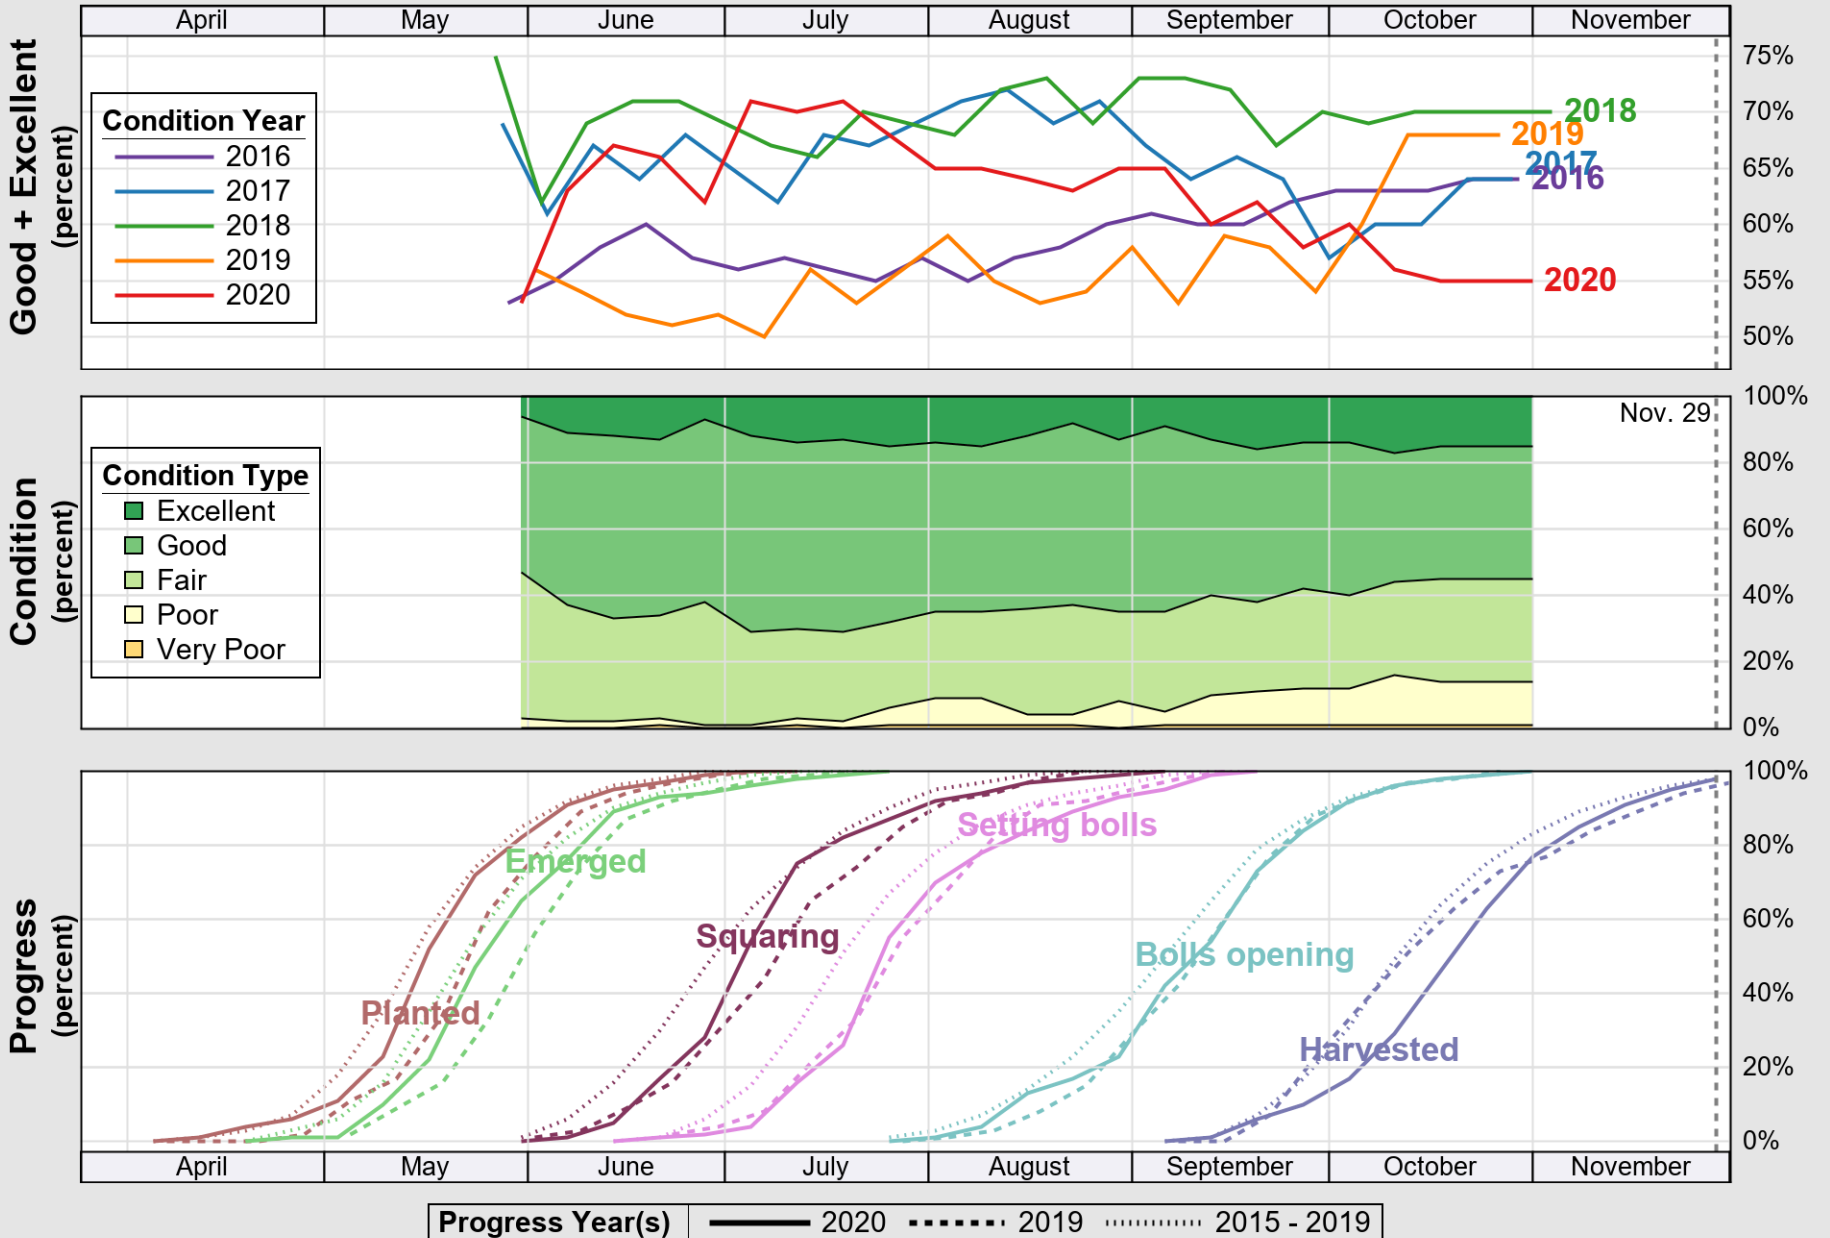

USDA

Crop Progress and Condition: Corn in Mississippi, 2020

NASS

Source: National Agricultural Statistics Service (NASS), Crop Progress Report

USDA

Crop Progress and Condition: Cotton in Mississippi , 2020

NASS

Source: National Agricultural Statistics Service (NASS), Crop Progress Report

USDA

Crop Progress and Condition: Pasture and Range in Mississippi , 2020

NASS

Source: National Agricultural Statistics Service (NASS), Crop Progress Report

USDA

Crop Progress and Condition: Peanuts in Mississippi, 2020

NASS

Source: National Agricultural Statistics Service (NASS), Crop Progress Report

USDA

Crop Progress and Condition: Rice in Mississippi , 2020