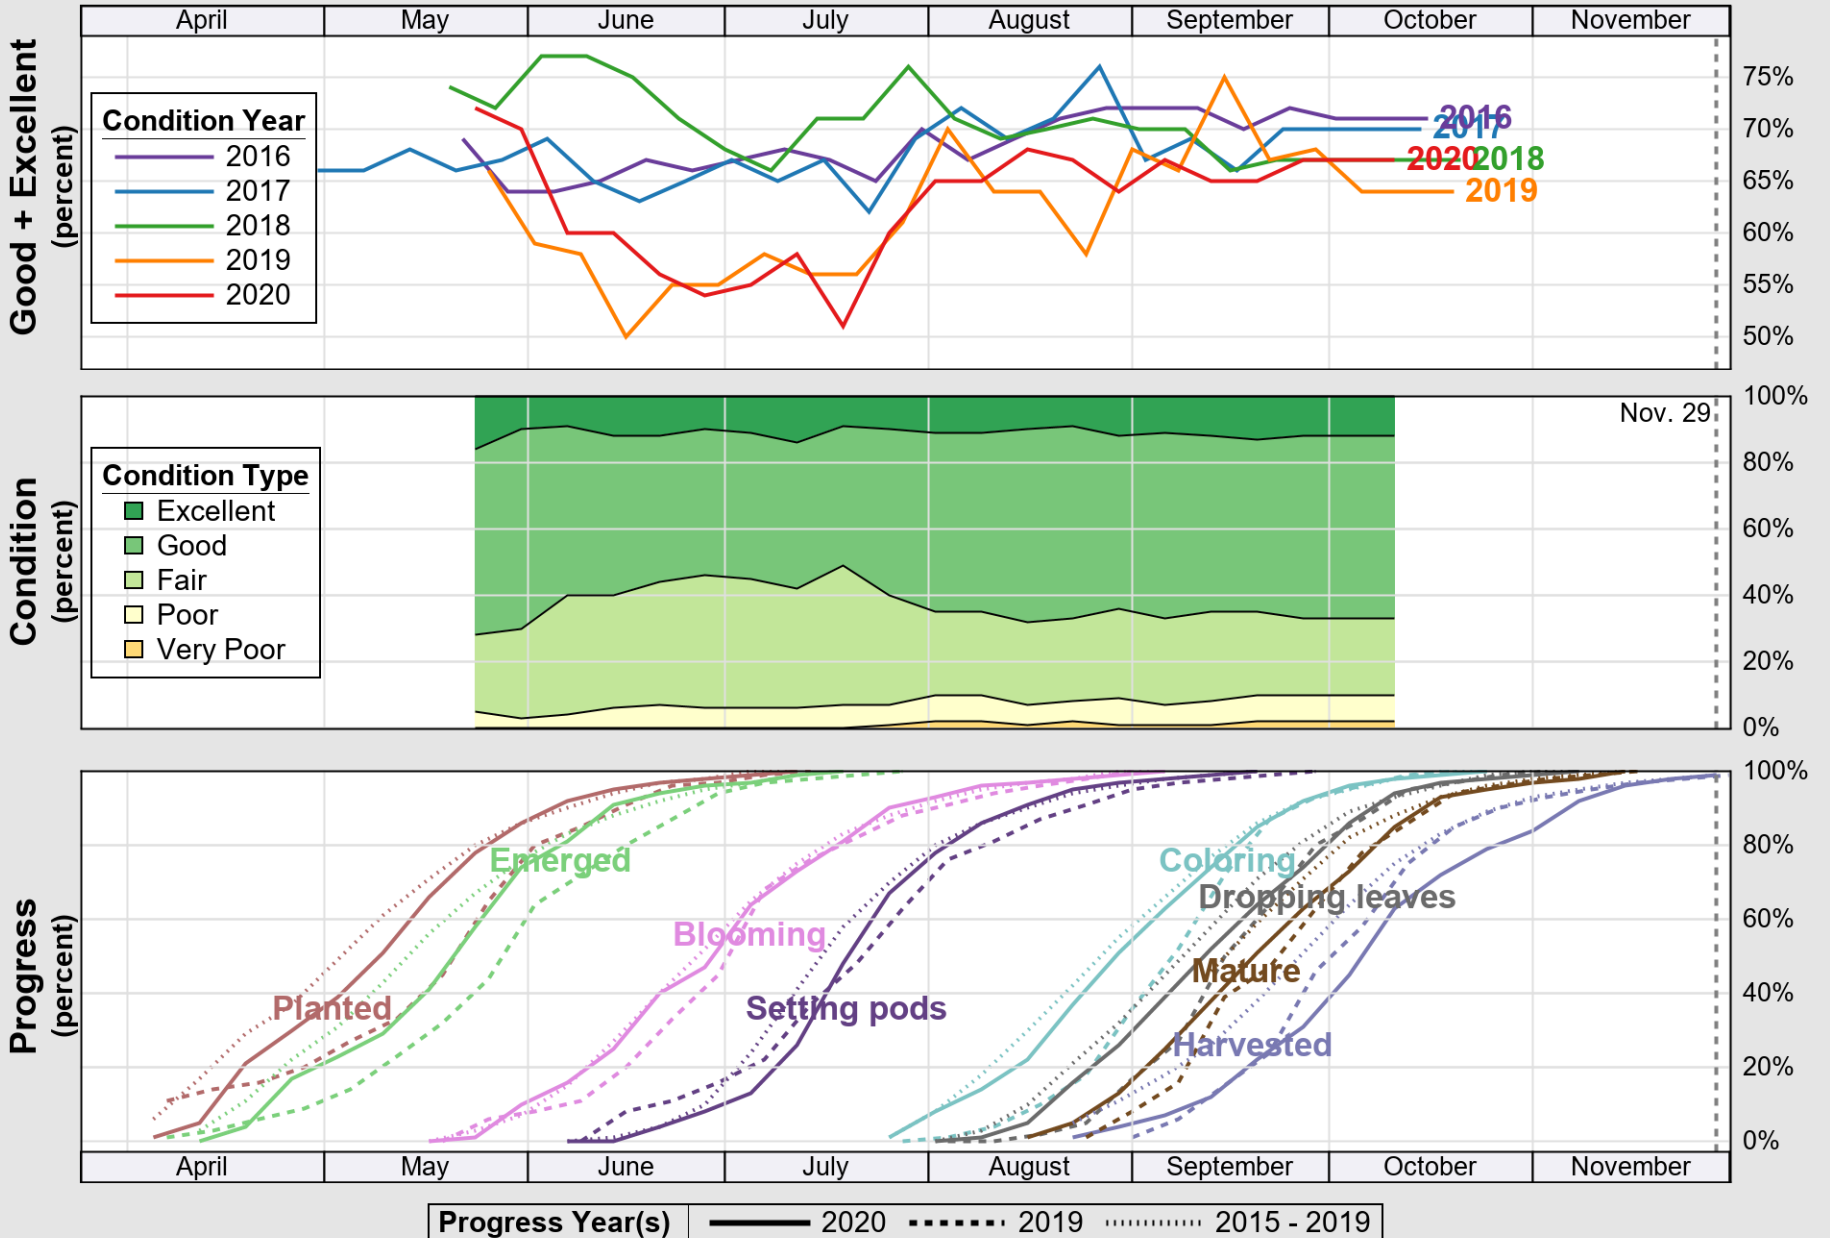

USDA

Crop Progress and Condition: Peanuts in Mississippi, 2020

NASS

Source: National Agricultural Statistics Service (NASS), Crop Progress Report

USDA

Crop Progress and Condition: Rice in Mississippi , 2020

NASS

Progress Year(s) ——— 2020 2019 2015 - 2019

Source: National Agricultural Statistics Service (NASS), Crop Progress Report

USDA

Crop Progress and Condition: Sorghum in Mississippi , 2020

NASS

Source: National Agricultural Statistics Service (NASS), Crop Progress Report

USDA

Crop Progress and Condition: Soybeans in Mississippi , 2020

NASS

Source: National Agricultural Statistics Service (NASS), Crop Progress Report

USDA

Crop Progress and Condition: Winter Wheat in Mississippi , 2020