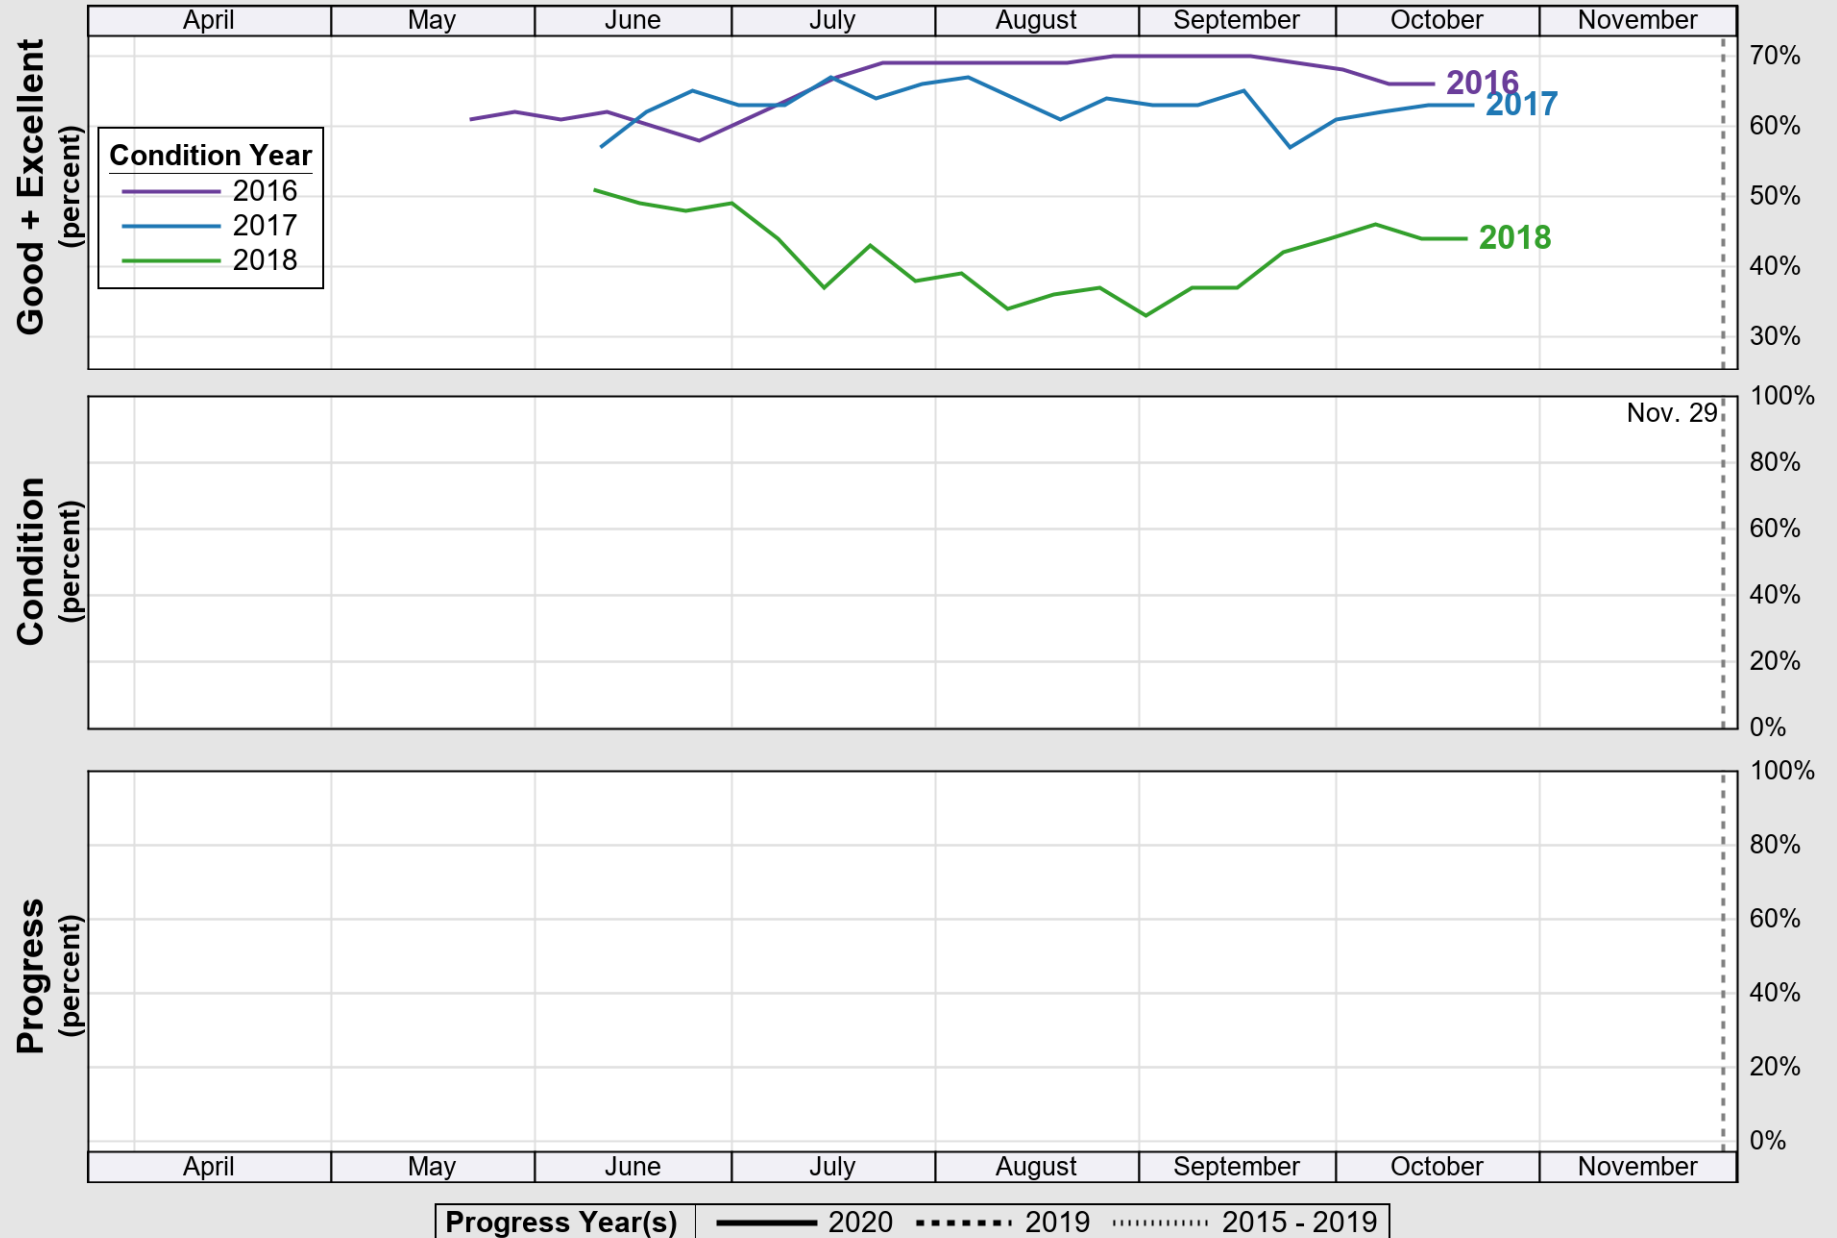

NASS

Source: National Agricultural Statistics Service (NASS), Crop Progress Report

USDA

Crop Progress and Condition: Sorghum in Missouri , 2020

NASS

Source: National Agricultural Statistics Service (NASS), Crop Progress Report