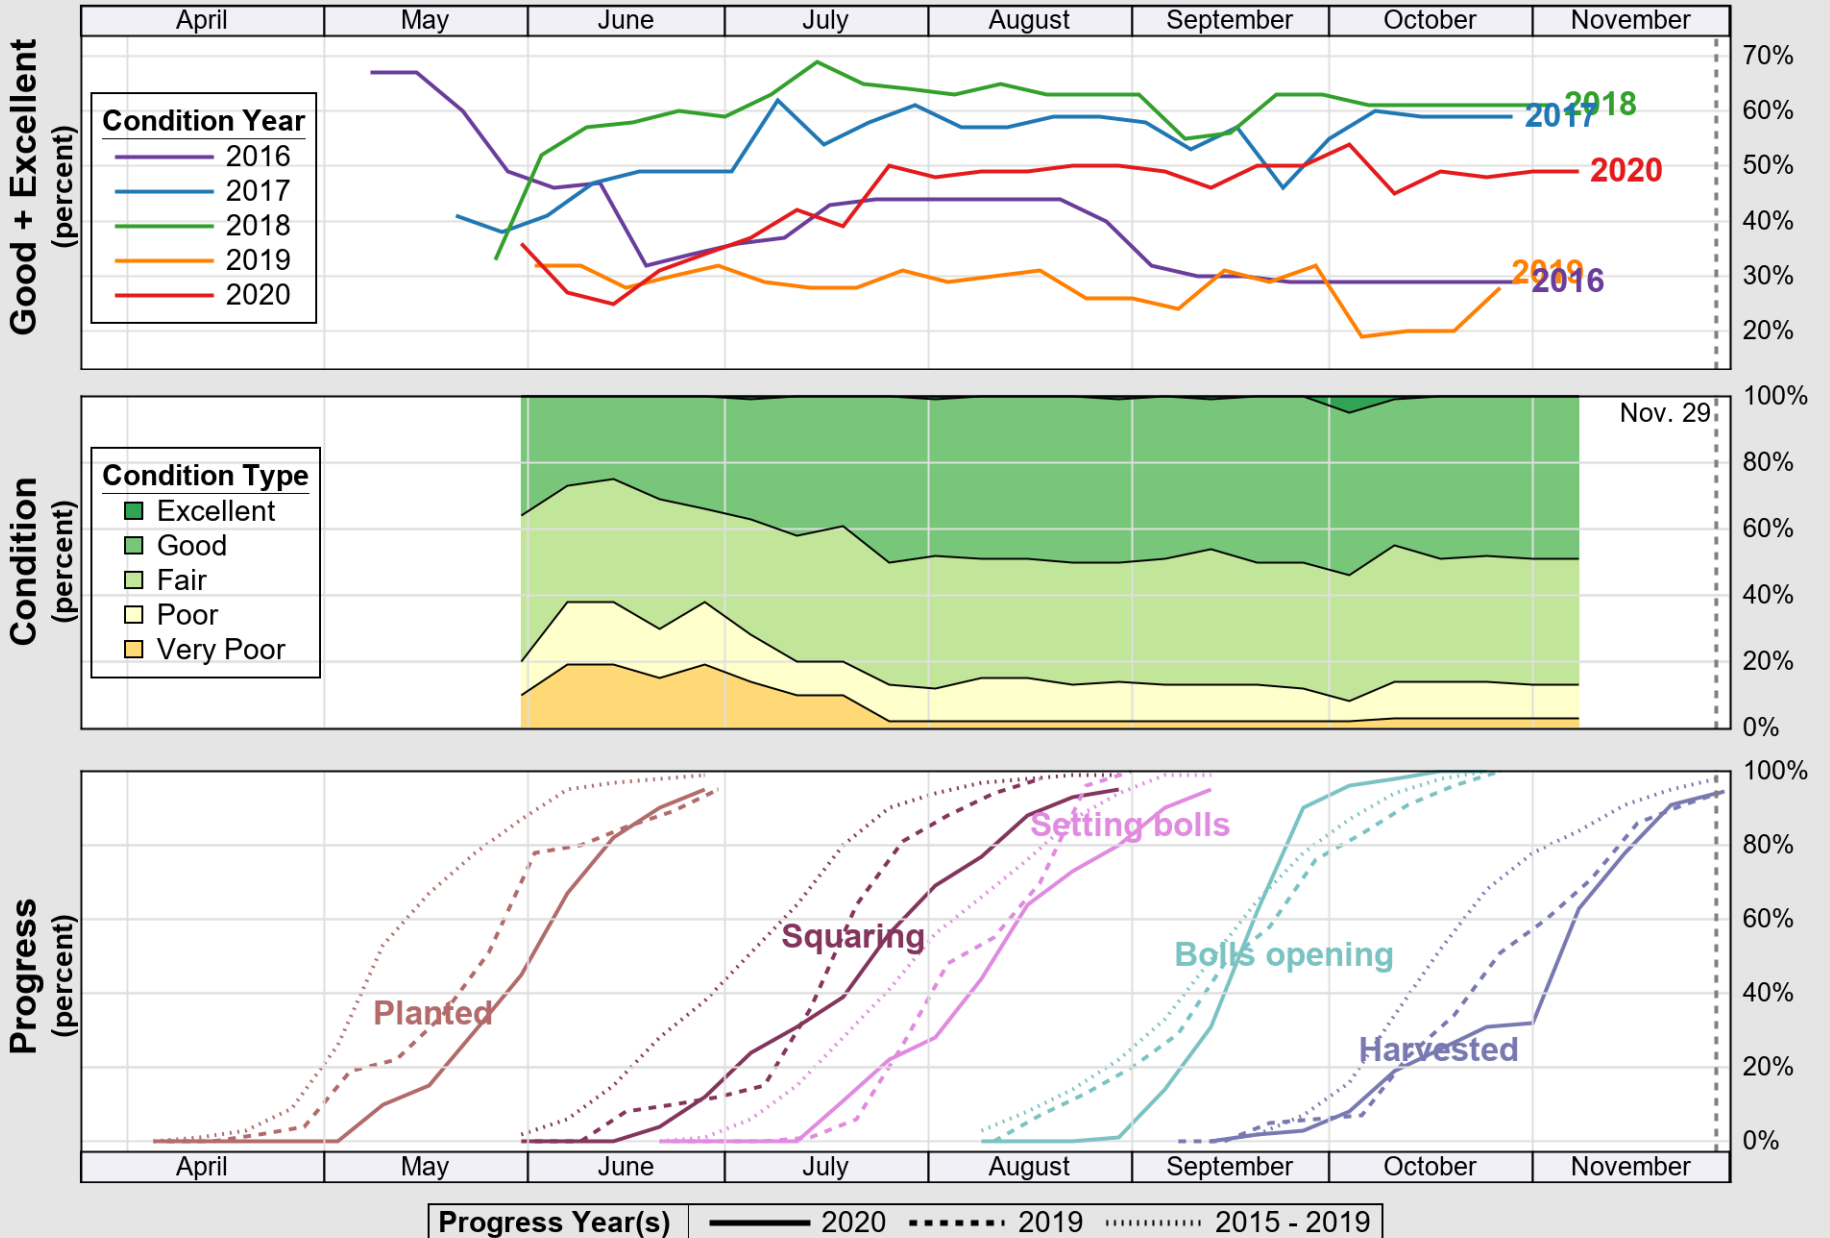

USDA

Crop Progress and Condition: Corn in Missouri, 2020

NASS

Source: National Agricultural Statistics Service (NASS), Crop Progress Report

USDA

Crop Progress and Condition: Cotton in Missouri, 2020

NASS

Source: National Agricultural Statistics Service (NASS), Crop Progress Report

USDA

Crop Progress and Condition: Pasture and Range in Missouri , 2020

NASS

Source: National Agricultural Statistics Service (NASS), Crop Progress Report

USDA

Crop Progress and Condition: Rice in Missouri , 2020