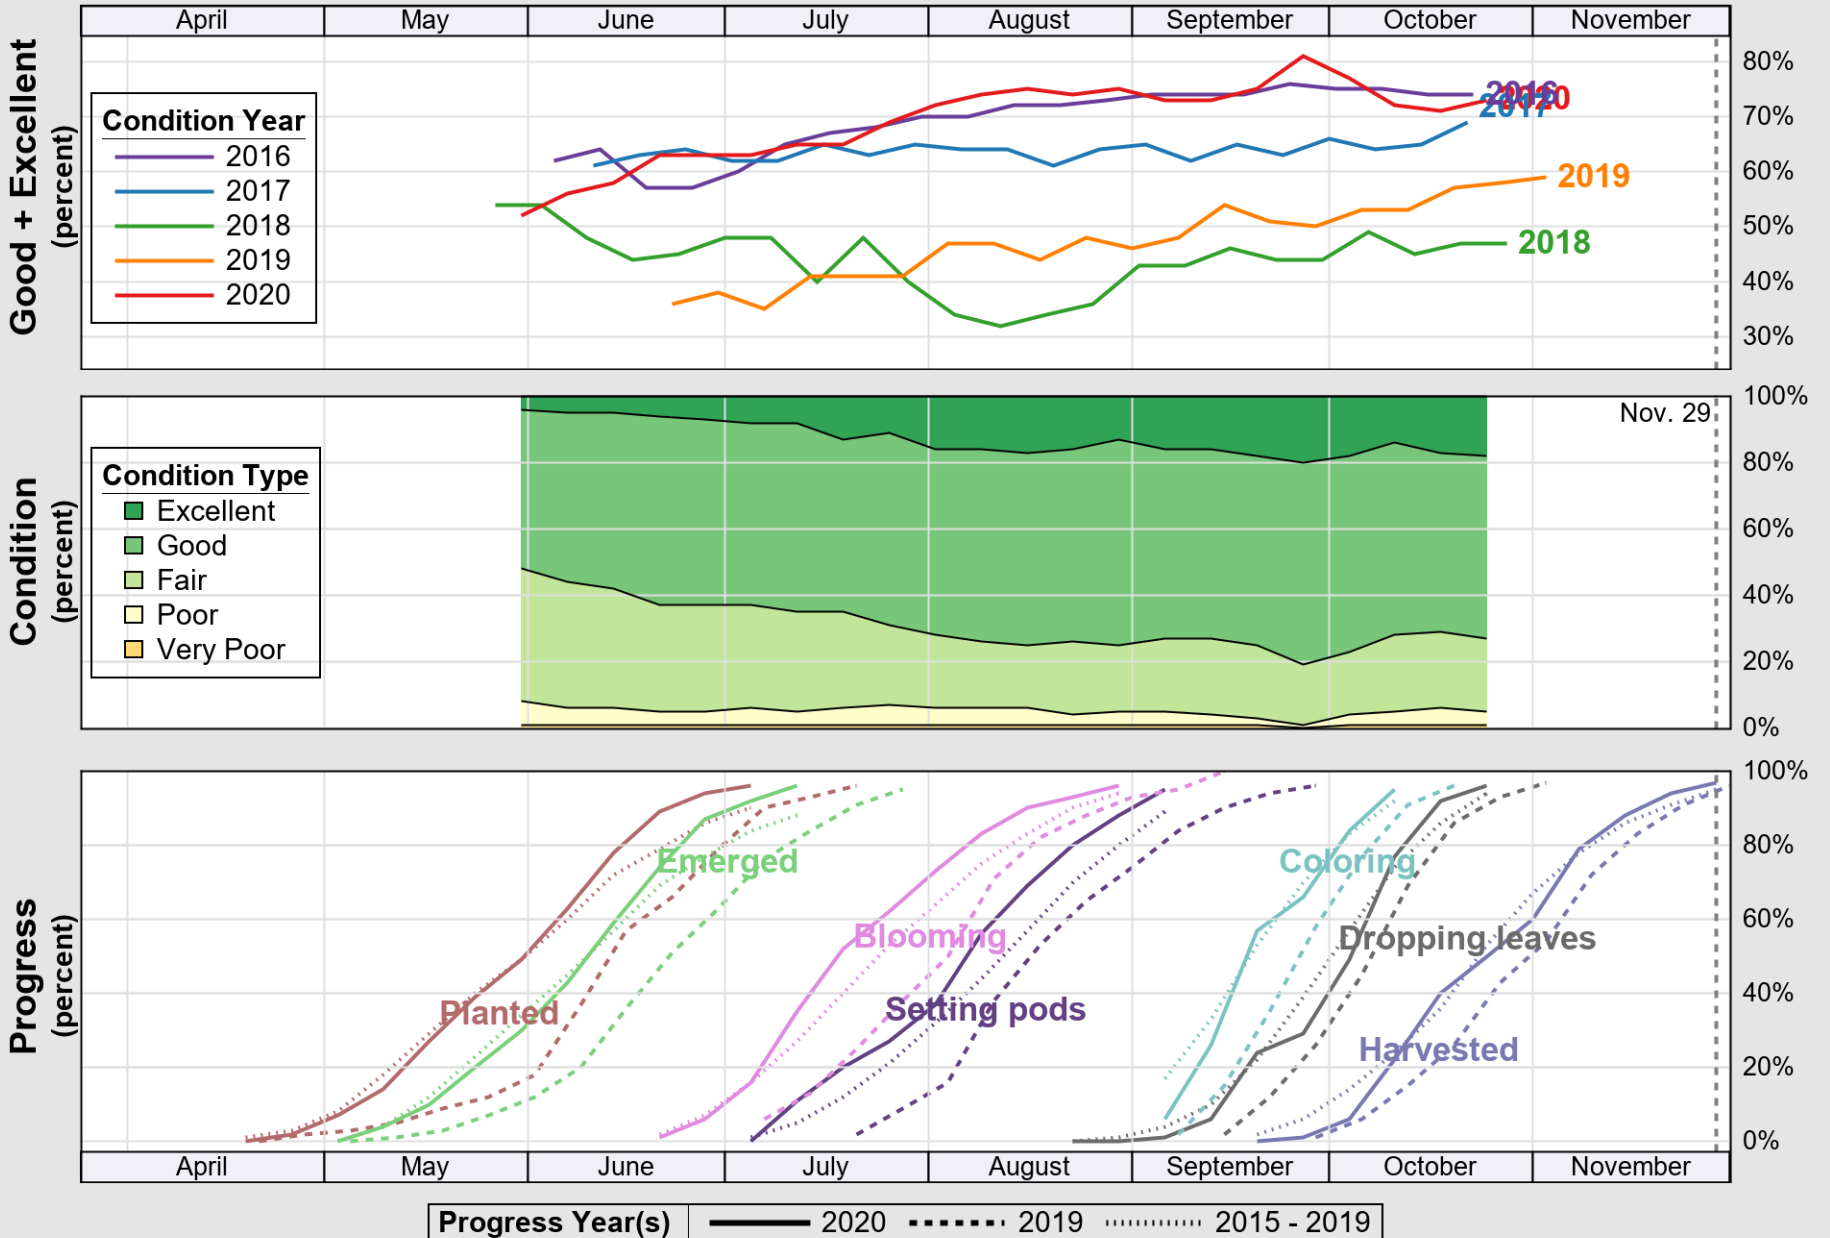

NASS

Source: National Agricultural Statistics Service (NASS), Crop Progress Report

USDA

Crop Progress and Condition: Sorghum in Missouri , 2020

NASS

Source: National Agricultural Statistics Service (NASS), Crop Progress Report

USDA

Crop Progress and Condition: Soybeans in Missouri, 2020

NASS

Source: National Agricultural Statistics Service (NASS), Crop Progress Report

USDA

Crop Progress and Condition: Winter Wheat in Missouri , 2020