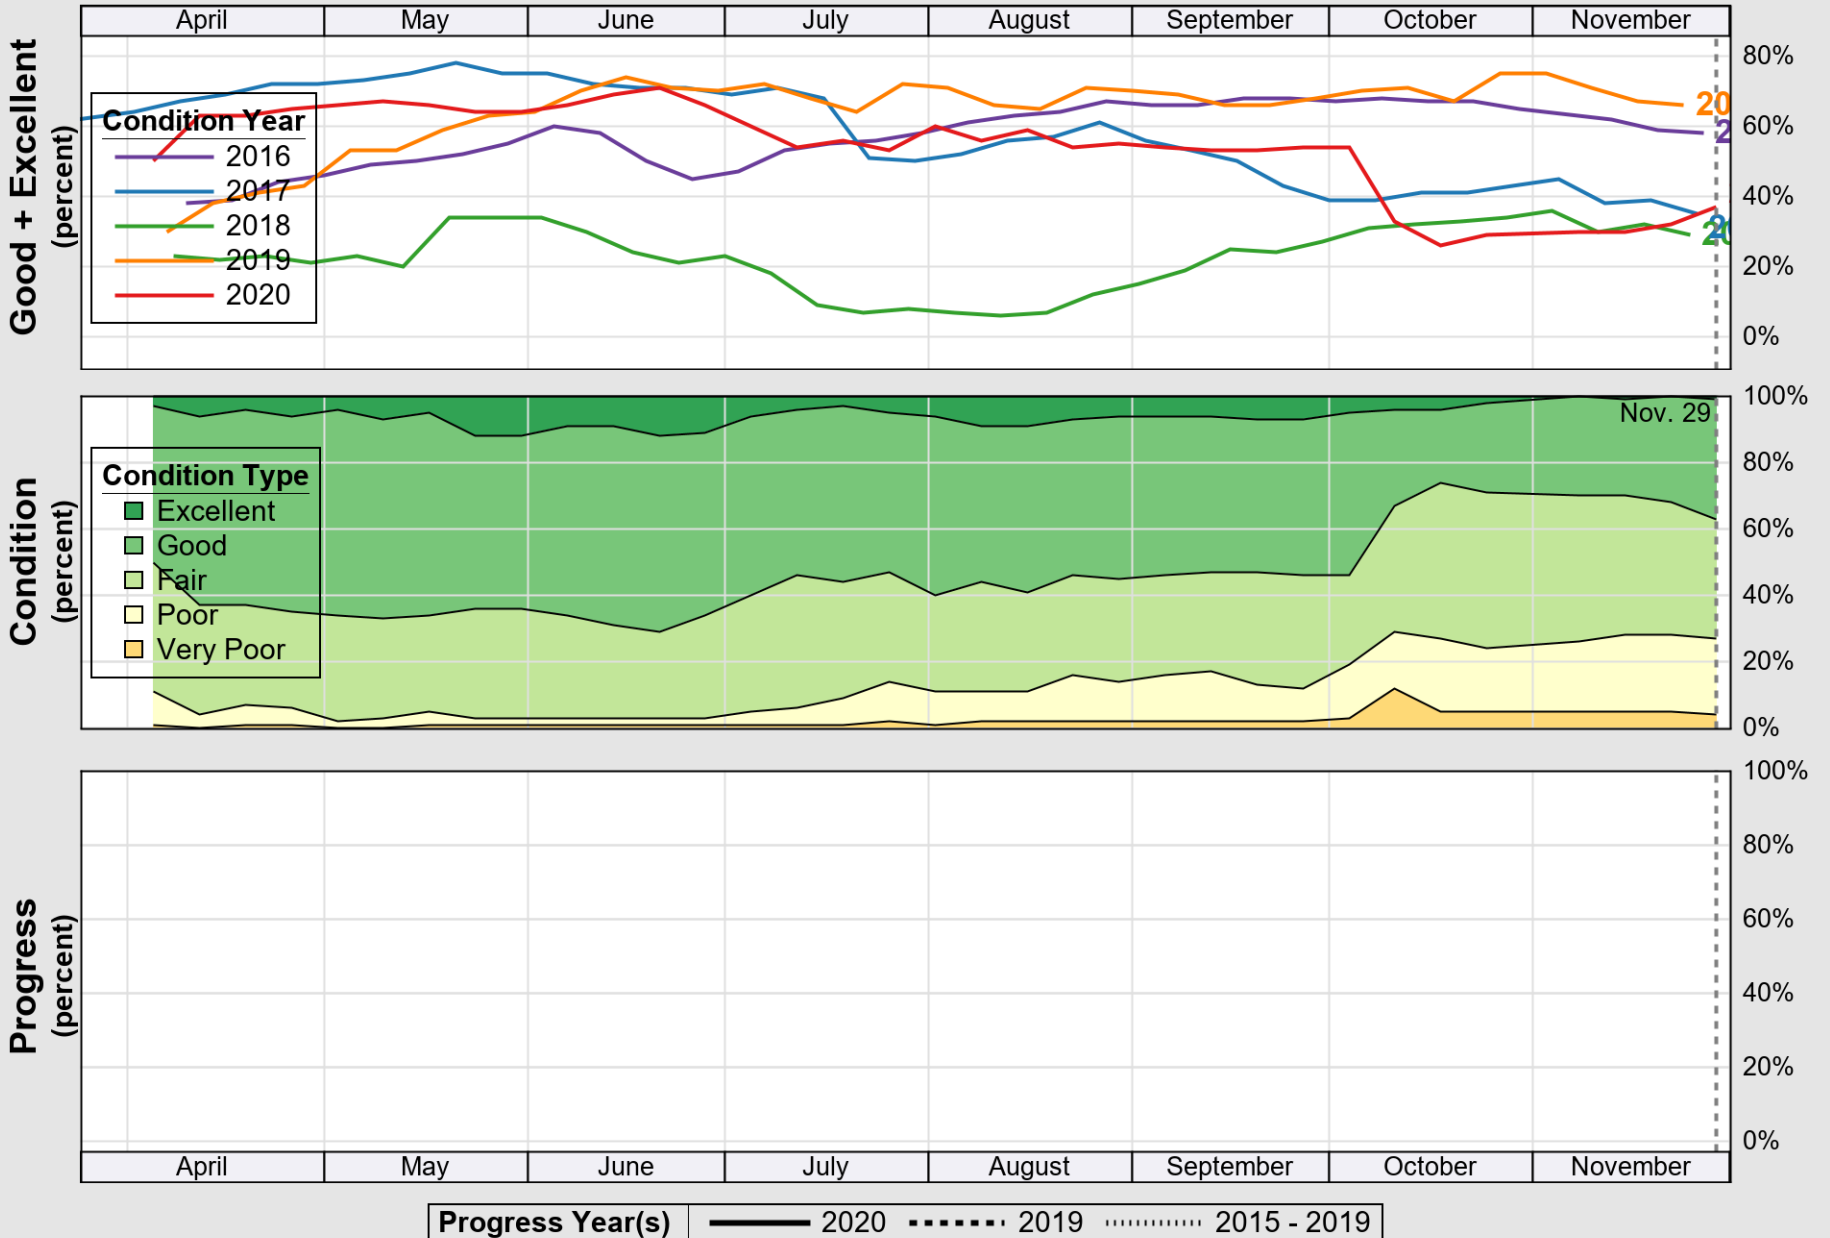

USDA

Crop Progress and Condition: Corn in Missouri, 2020

NASS

Source: National Agricultural Statistics Service (NASS), Crop Progress Report

USDA

Crop Progress and Condition: Cotton in Missouri, 2020

NASS

Source: National Agricultural Statistics Service (NASS), Crop Progress Report

USDA

Crop Progress and Condition: Pasture and Range in Missouri , 2020

NASS

Source: National Agricultural Statistics Service (NASS), Crop Progress Report

USDA

Crop Progress and Condition: Rice in Missouri , 2020