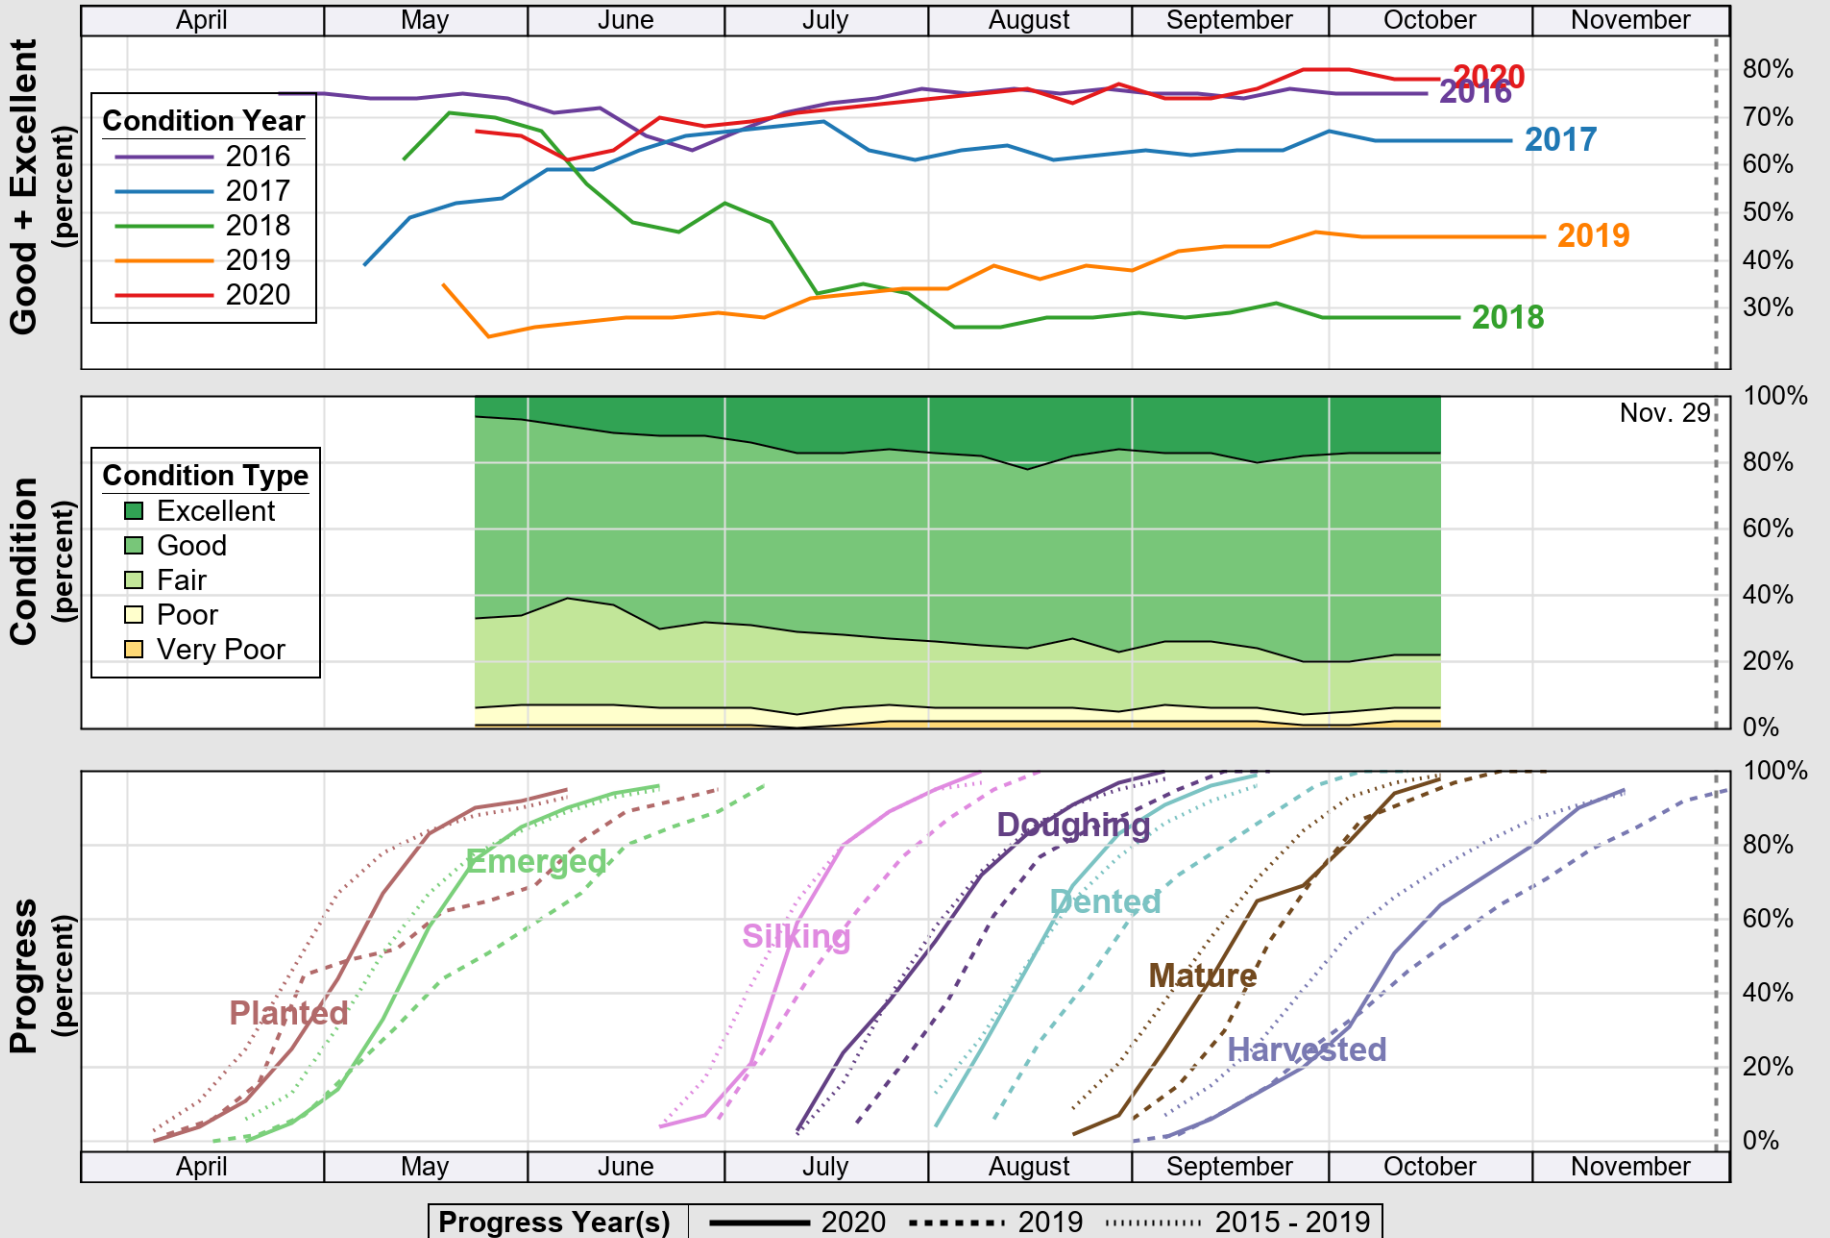

USDA

Crop Progress and Condition: Corn in Missouri, 2020

NASS

Source: National Agricultural Statistics Service (NASS), Crop Progress Report

USDA

Crop Progress and Condition: Cotton in Missouri, 2020

NASS

Source: National Agricultural Statistics Service (NASS), Crop Progress Report

USDA

Crop Progress and Condition: Pasture and Range in Missouri , 2020

NASS

Source: National Agricultural Statistics Service (NASS), Crop Progress Report

USDA

Crop Progress and Condition: Rice in Missouri , 2020

NASS

Source: National Agricultural Statistics Service (NASS), Crop Progress Report

USDA

Crop Progress and Condition: Sorghum in Missouri , 2020

NASS

Source: National Agricultural Statistics Service (NASS), Crop Progress Report