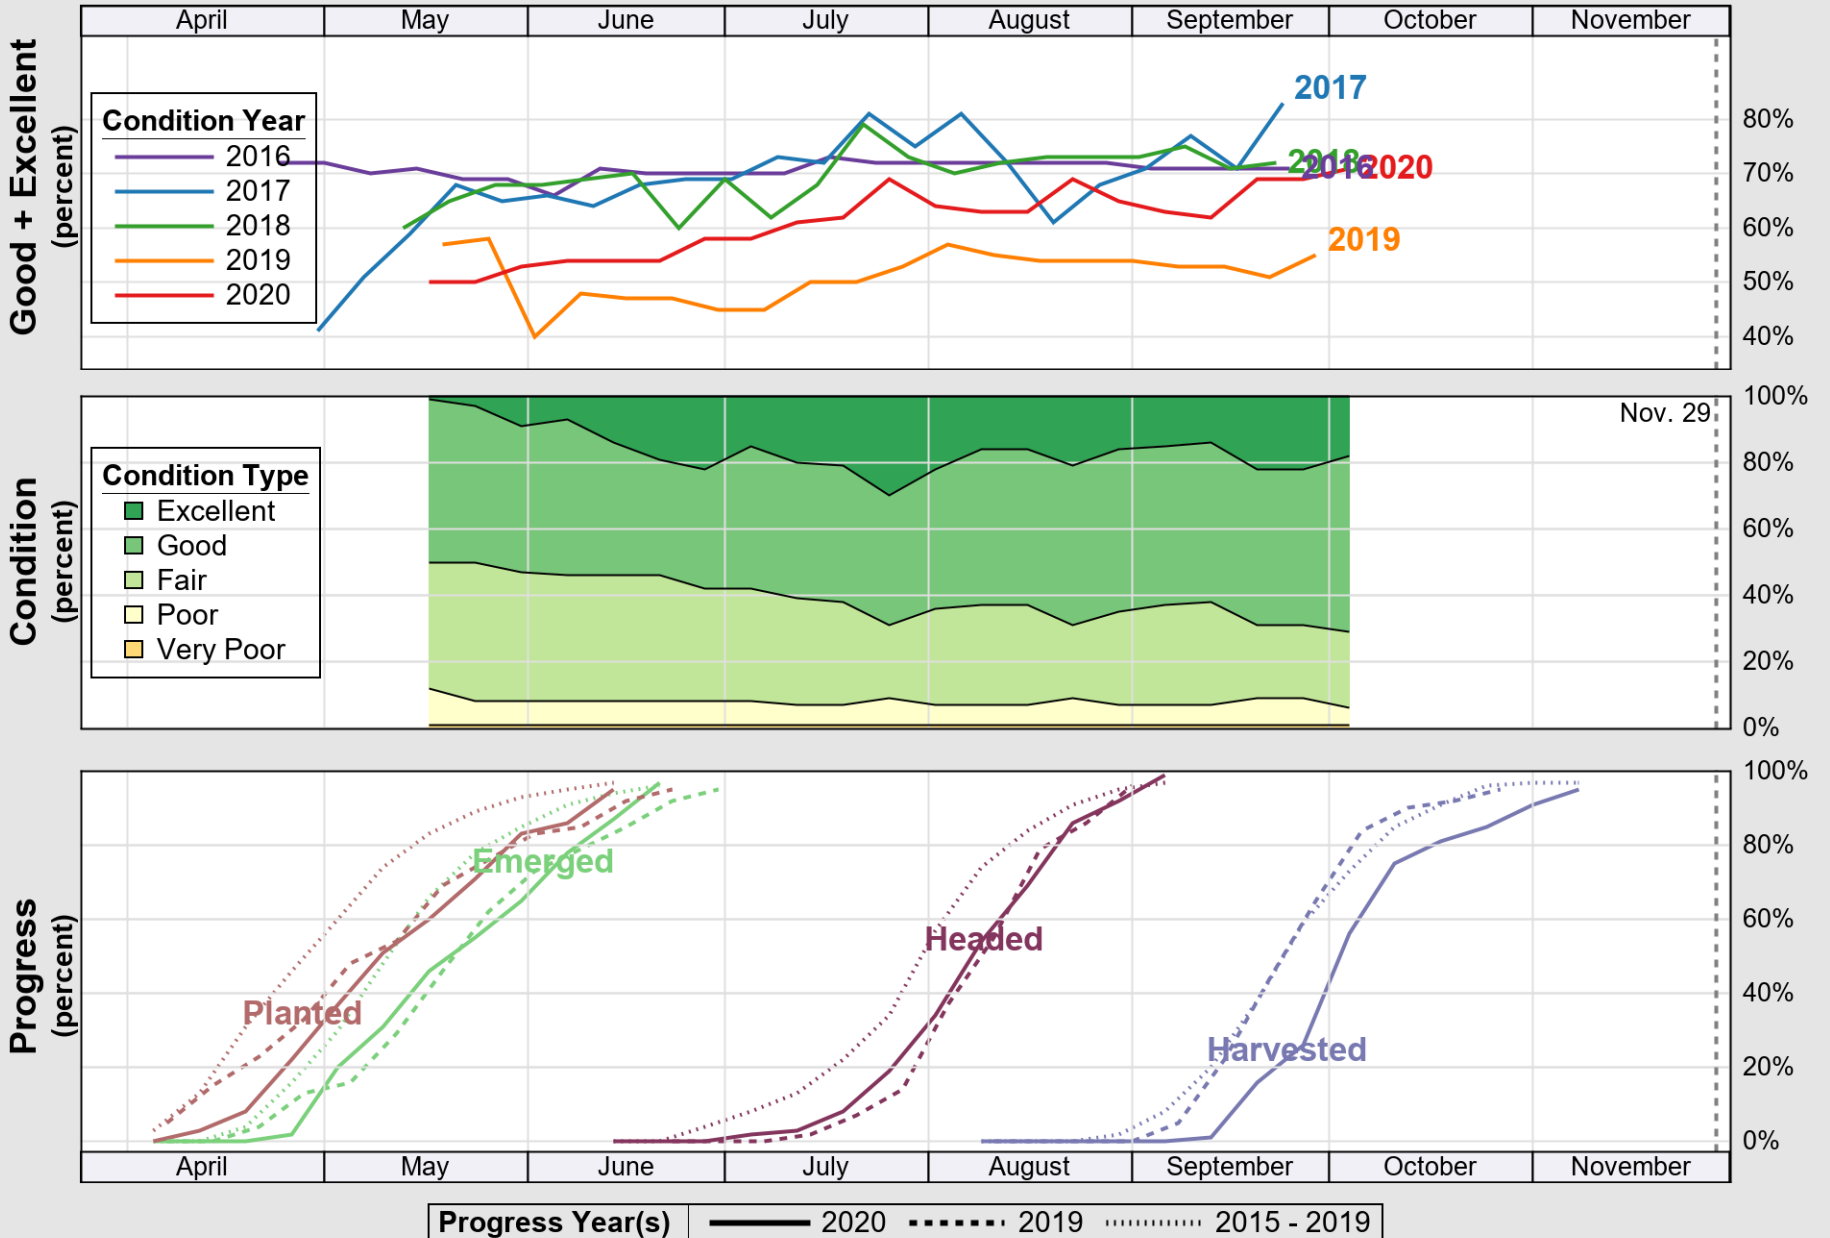

USDA

Crop Progress and Condition: Corn in Missouri, 2020

NASS

Source: National Agricultural Statistics Service (NASS), Crop Progress Report

USDA

Crop Progress and Condition: Cotton in Missouri, 2020

NASS

Source: National Agricultural Statistics Service (NASS), Crop Progress Report

USDA

Crop Progress and Condition: Pasture and Range in Missouri , 2020

NASS

Source: National Agricultural Statistics Service (NASS), Crop Progress Report

USDA

Crop Progress and Condition: Rice in Missouri , 2020

NASS

Source: National Agricultural Statistics Service (NASS), Crop Progress Report

USDA

Crop Progress and Condition: Sorghum in Missouri , 2020

NASS

Source: National Agricultural Statistics Service (NASS), Crop Progress Report

USDA

Crop Progress and Condition: Soybeans in Missouri, 2020

NASS

Source: National Agricultural Statistics Service (NASS), Crop Progress Report

USDA

Crop Progress and Condition: Winter Wheat in Missouri , 2020