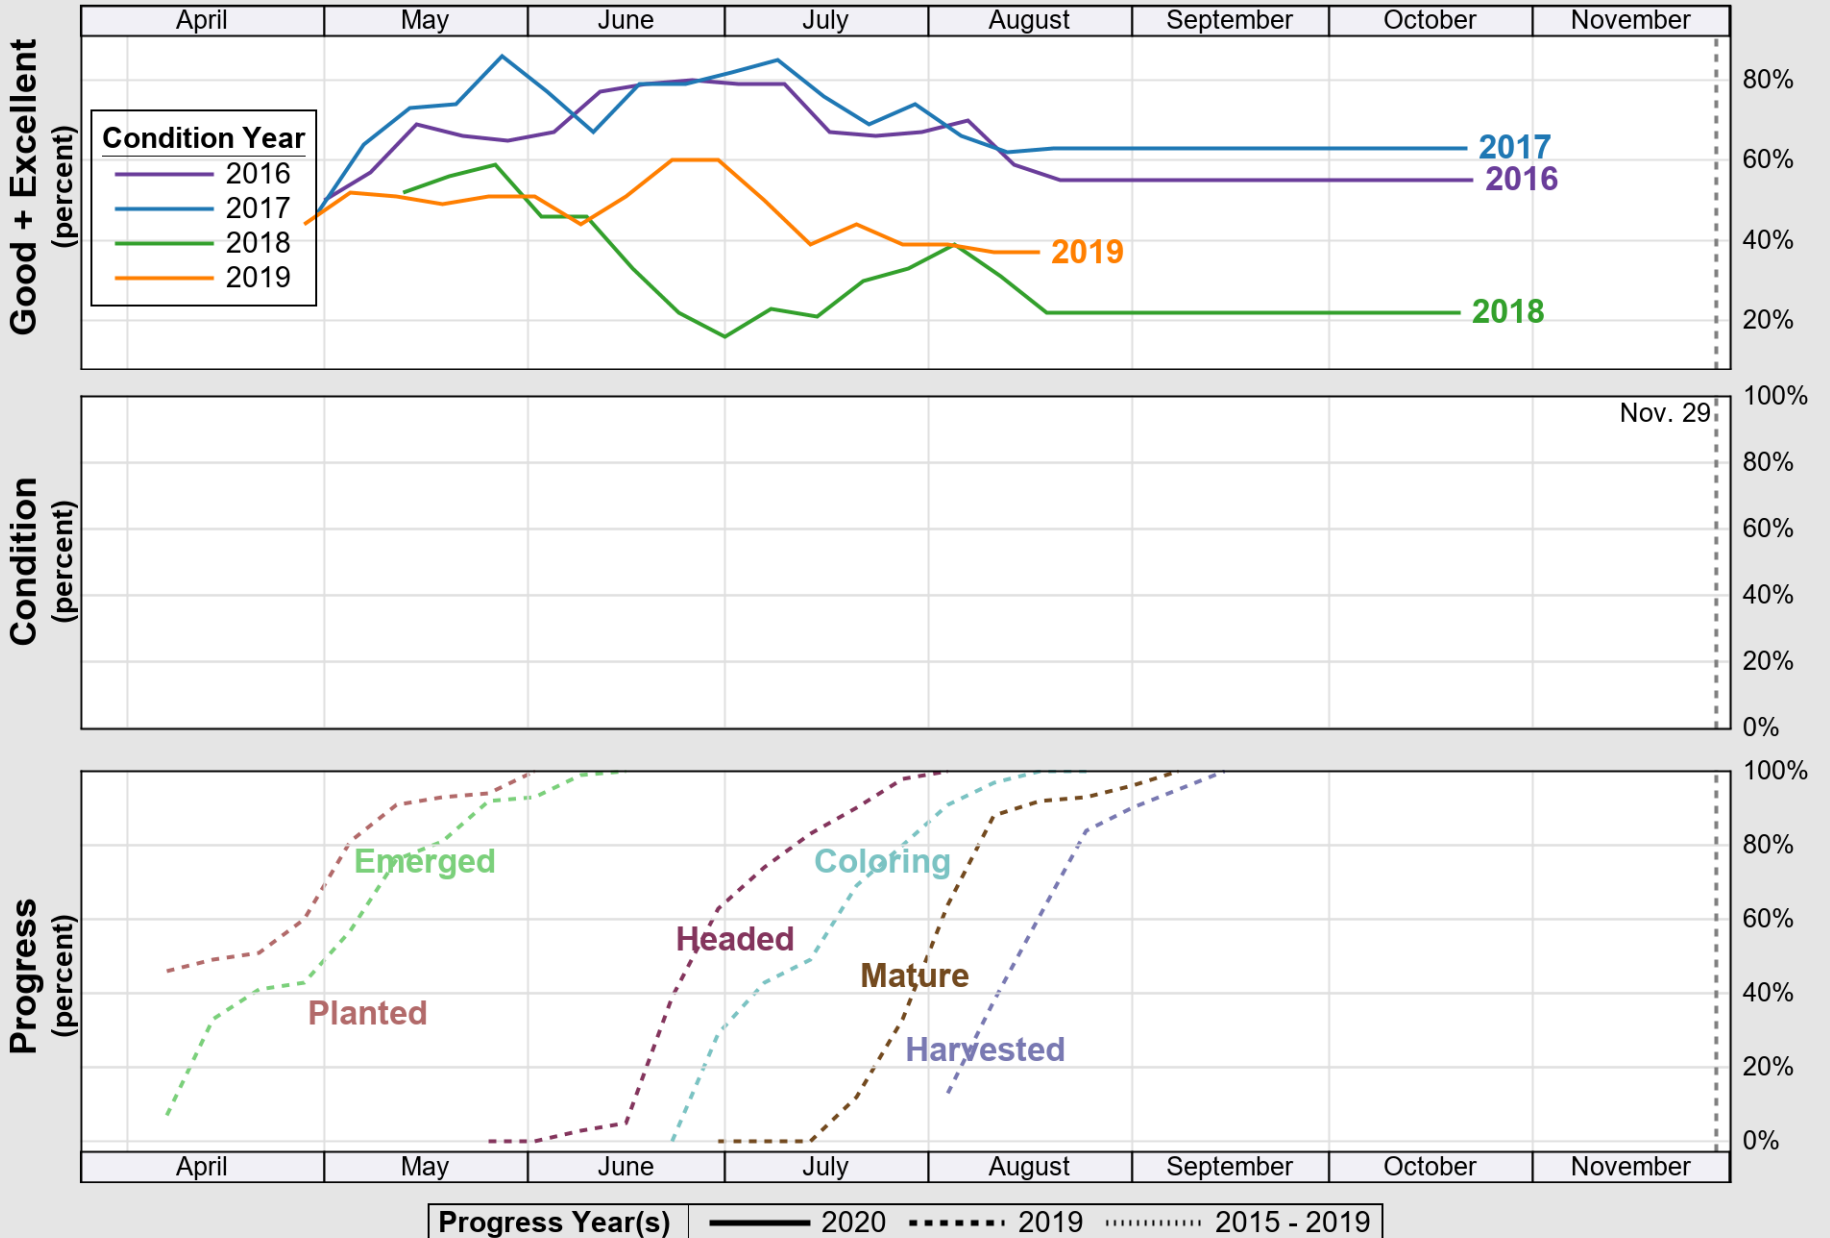

# Crop Progress and Condition: Pasture and Range in Louisiana, 2020

NASS

Source: National Agricultural Statistics Service (NASS), Crop Progress Report

USDA

# Crop Progress and Condition: Rice in Louisiana , 2020

NASS

Source: National Agricultural Statistics Service (NASS), Crop Progress Report

USDA

# Crop Progress and Condition: Sorghum in Louisiana , 2020

NASS

Source: National Agricultural Statistics Service (NASS), Crop Progress Report

USDA