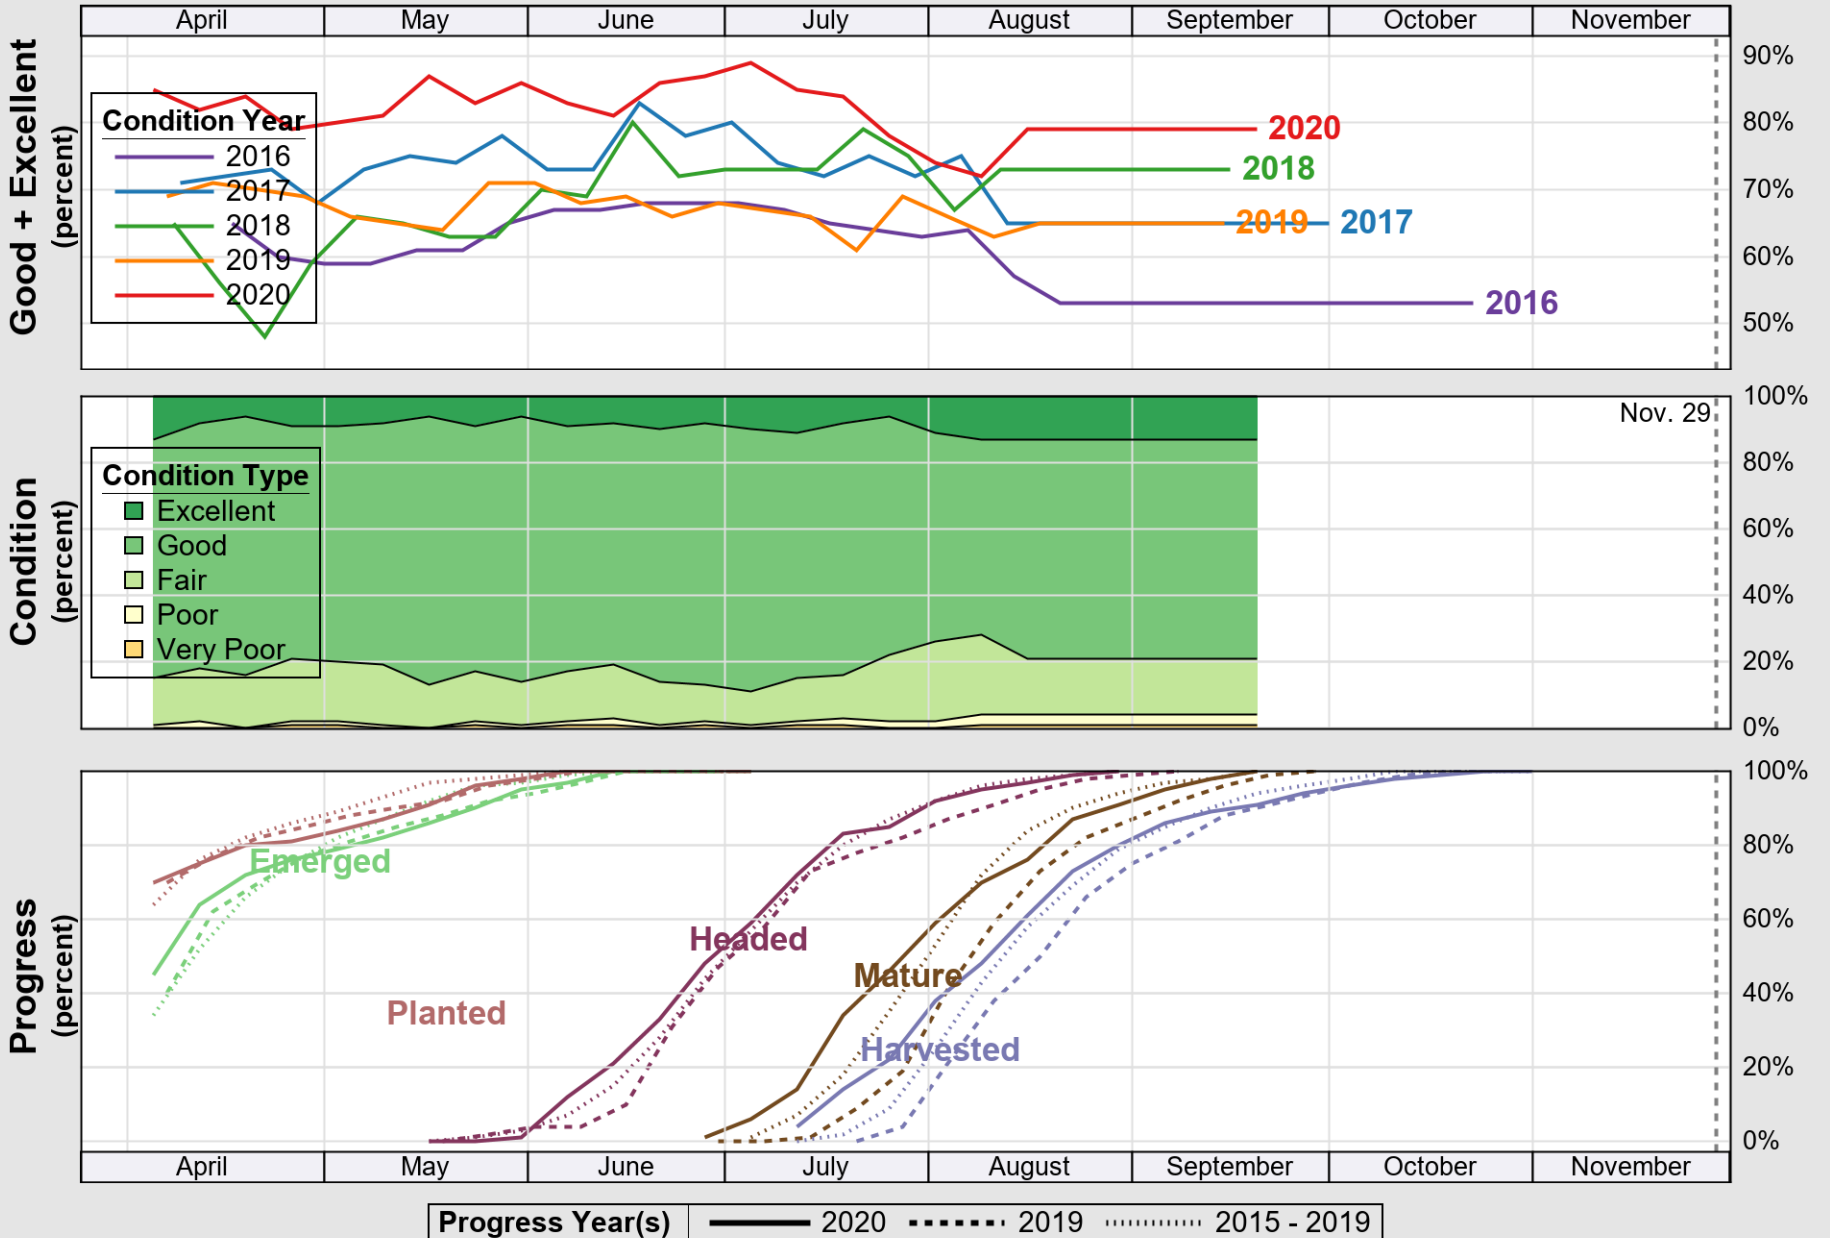

# Crop Progress and Condition: Cotton in Louisiana , 2020

NASS

Source: National Agricultural Statistics Service (NASS), Crop Progress Report

USDA

# Crop Progress and Condition: Pasture and Range in Louisiana, 2020

NASS

Source: National Agricultural Statistics Service (NASS), Crop Progress Report

USDA

# Crop Progress and Condition: Rice in Louisiana , 2020

NASS

Source: National Agricultural Statistics Service (NASS), Crop Progress Report

USDA