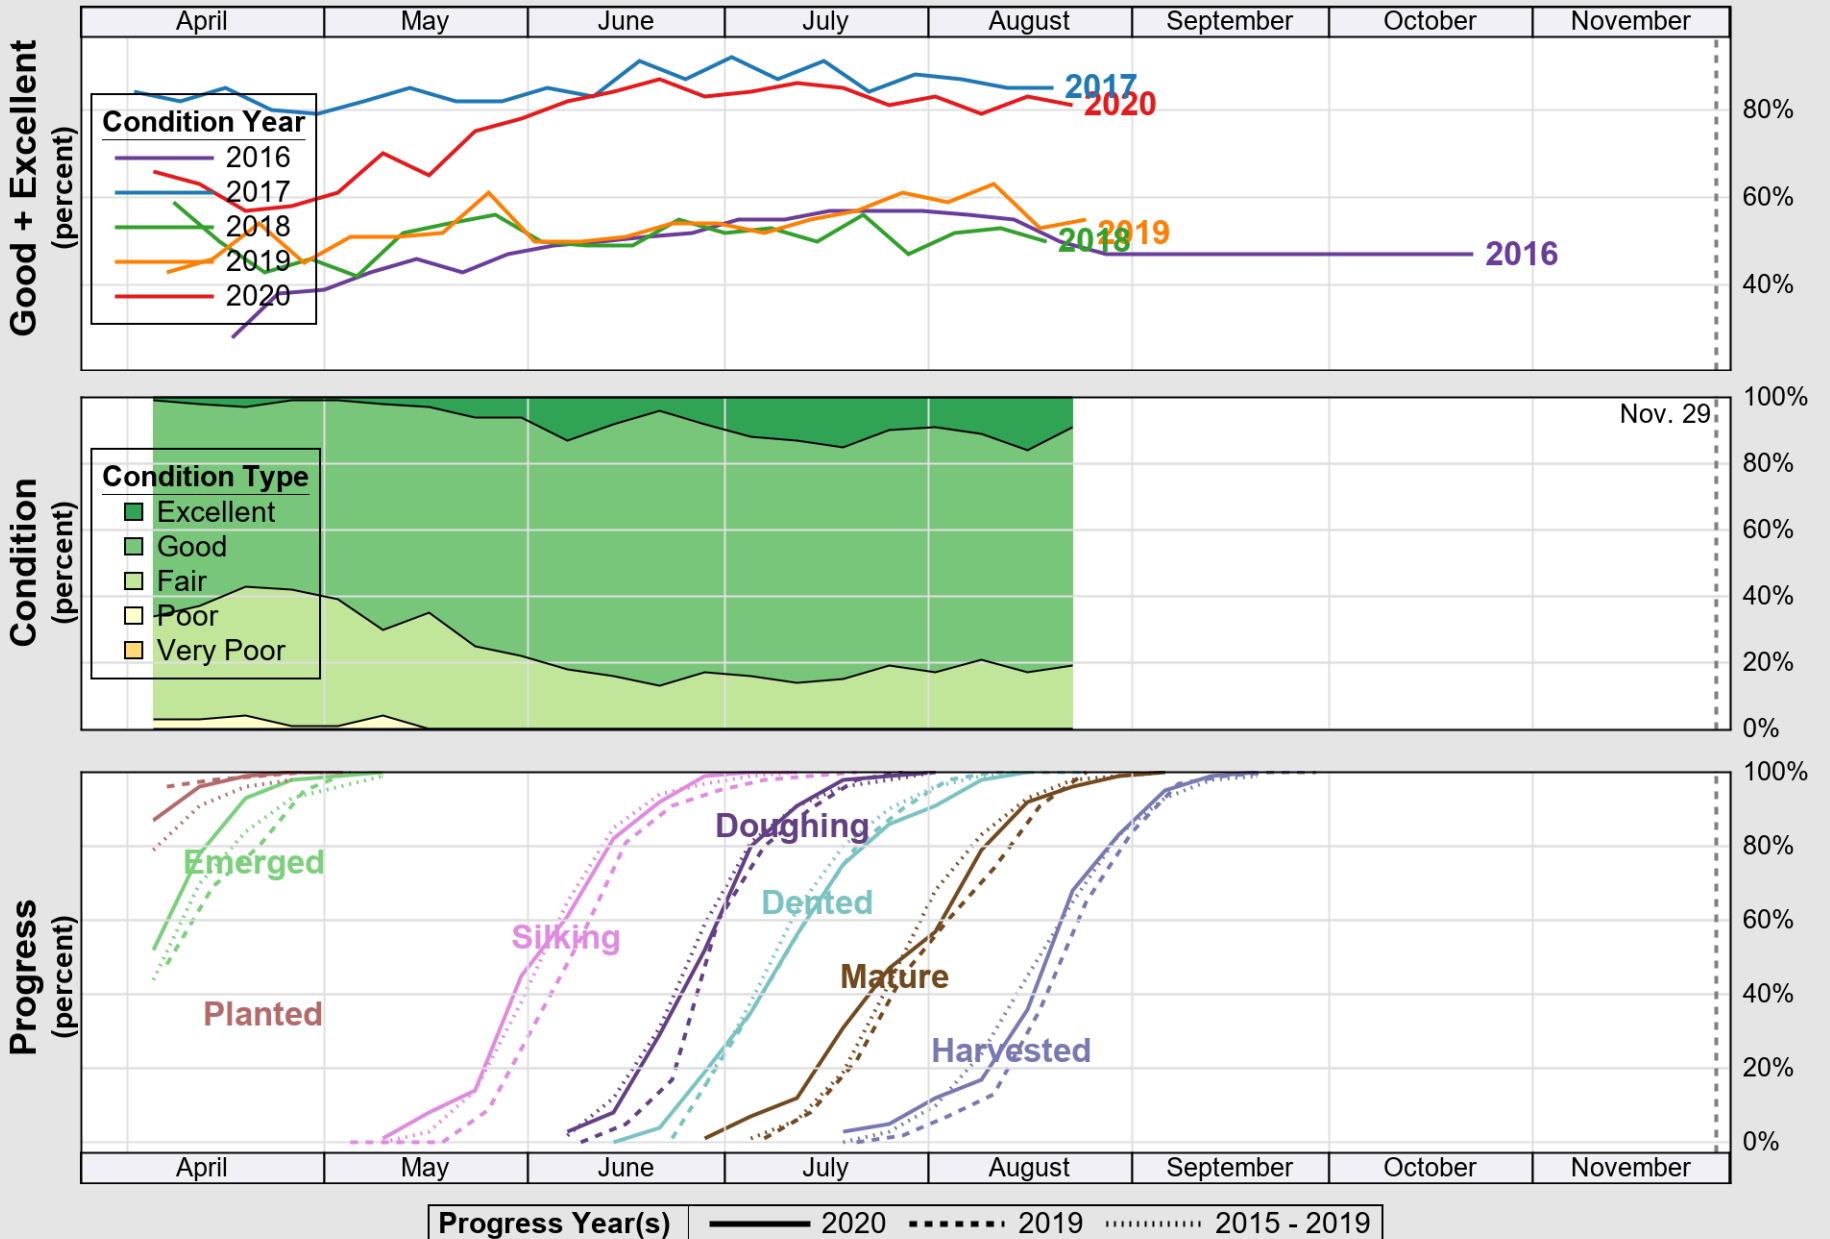

### Crop Progress and Condition: Corn in Louisiana , 2020

NASS

Source: National Agricultural Statistics Service (NASS), Crop Progress Report

USDA