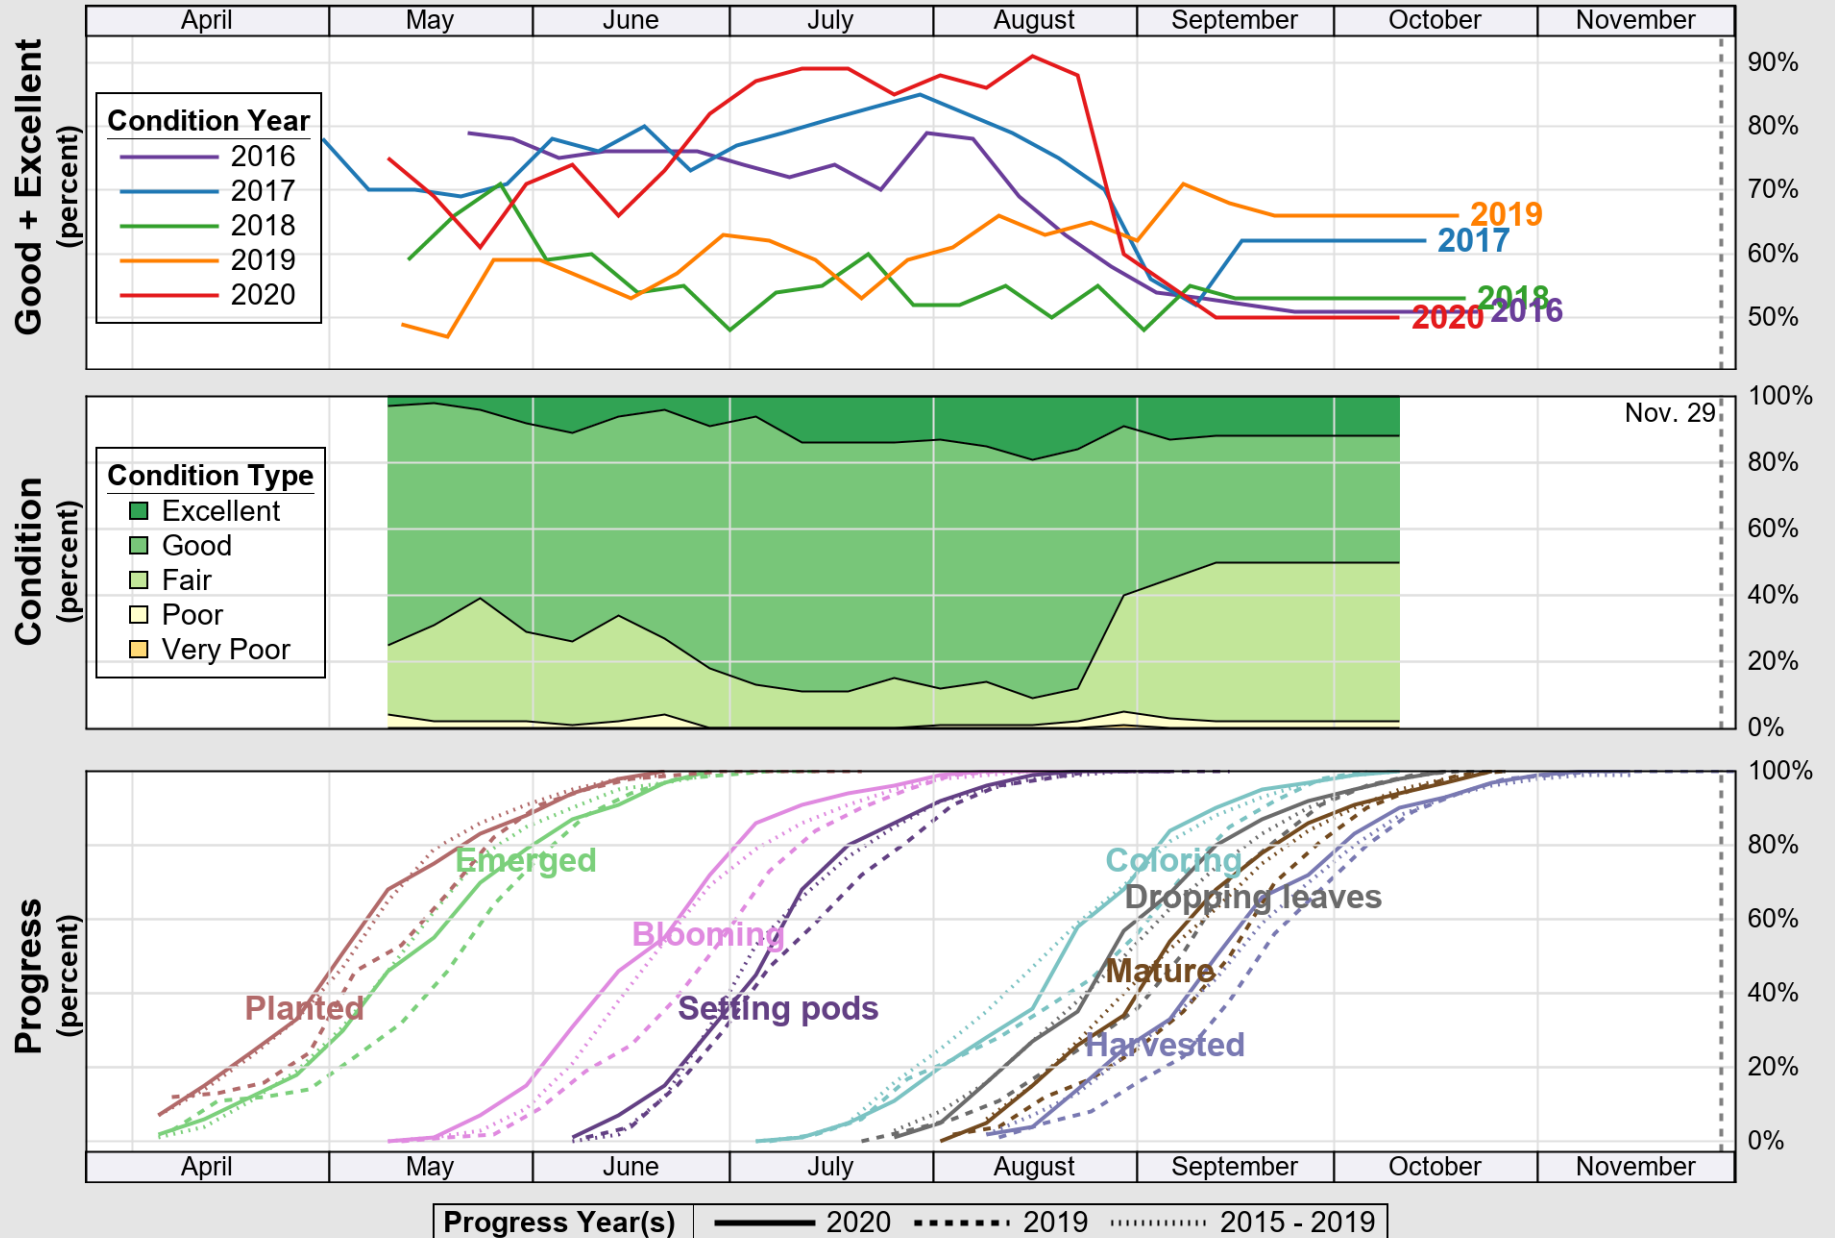

# Crop Progress and Condition: Rice in Louisiana , 2020

NASS

Source: National Agricultural Statistics Service (NASS), Crop Progress Report

USDA

# Crop Progress and Condition: Sorghum in Louisiana , 2020

NASS

Source: National Agricultural Statistics Service (NASS), Crop Progress Report

USDA

# Crop Progress and Condition: Soybeans in Louisiana, 2020

NASS

Source: National Agricultural Statistics Service (NASS), Crop Progress Report

USDA