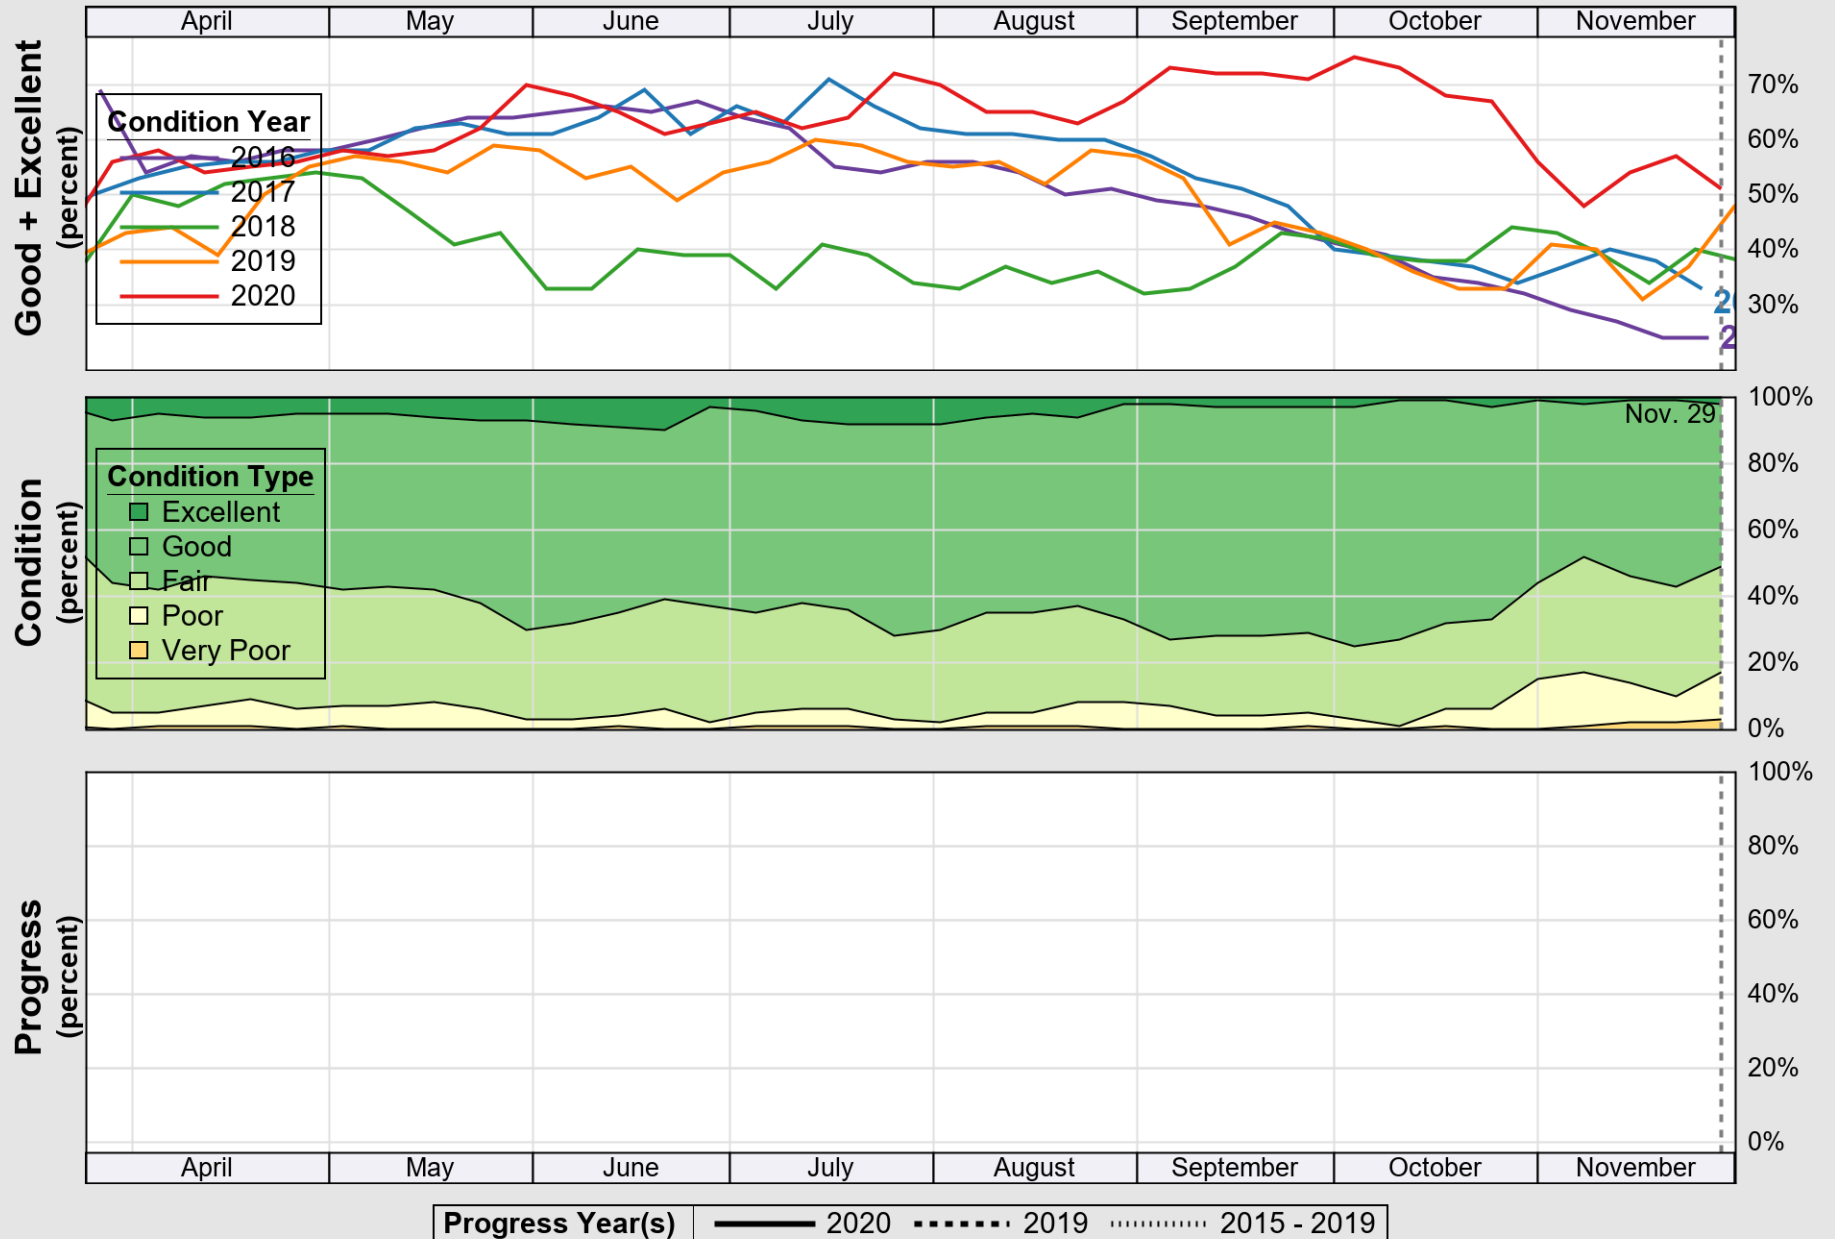

### Crop Progress and Condition: Corn in Louisiana , 2020

NASS

Source: National Agricultural Statistics Service (NASS), Crop Progress Report

USDA

# Crop Progress and Condition: Cotton in Louisiana , 2020

NASS

Source: National Agricultural Statistics Service (NASS), Crop Progress Report

USDA

# Crop Progress and Condition: Pasture and Range in Louisiana, 2020

NASS

Source: National Agricultural Statistics Service (NASS), Crop Progress Report

USDA