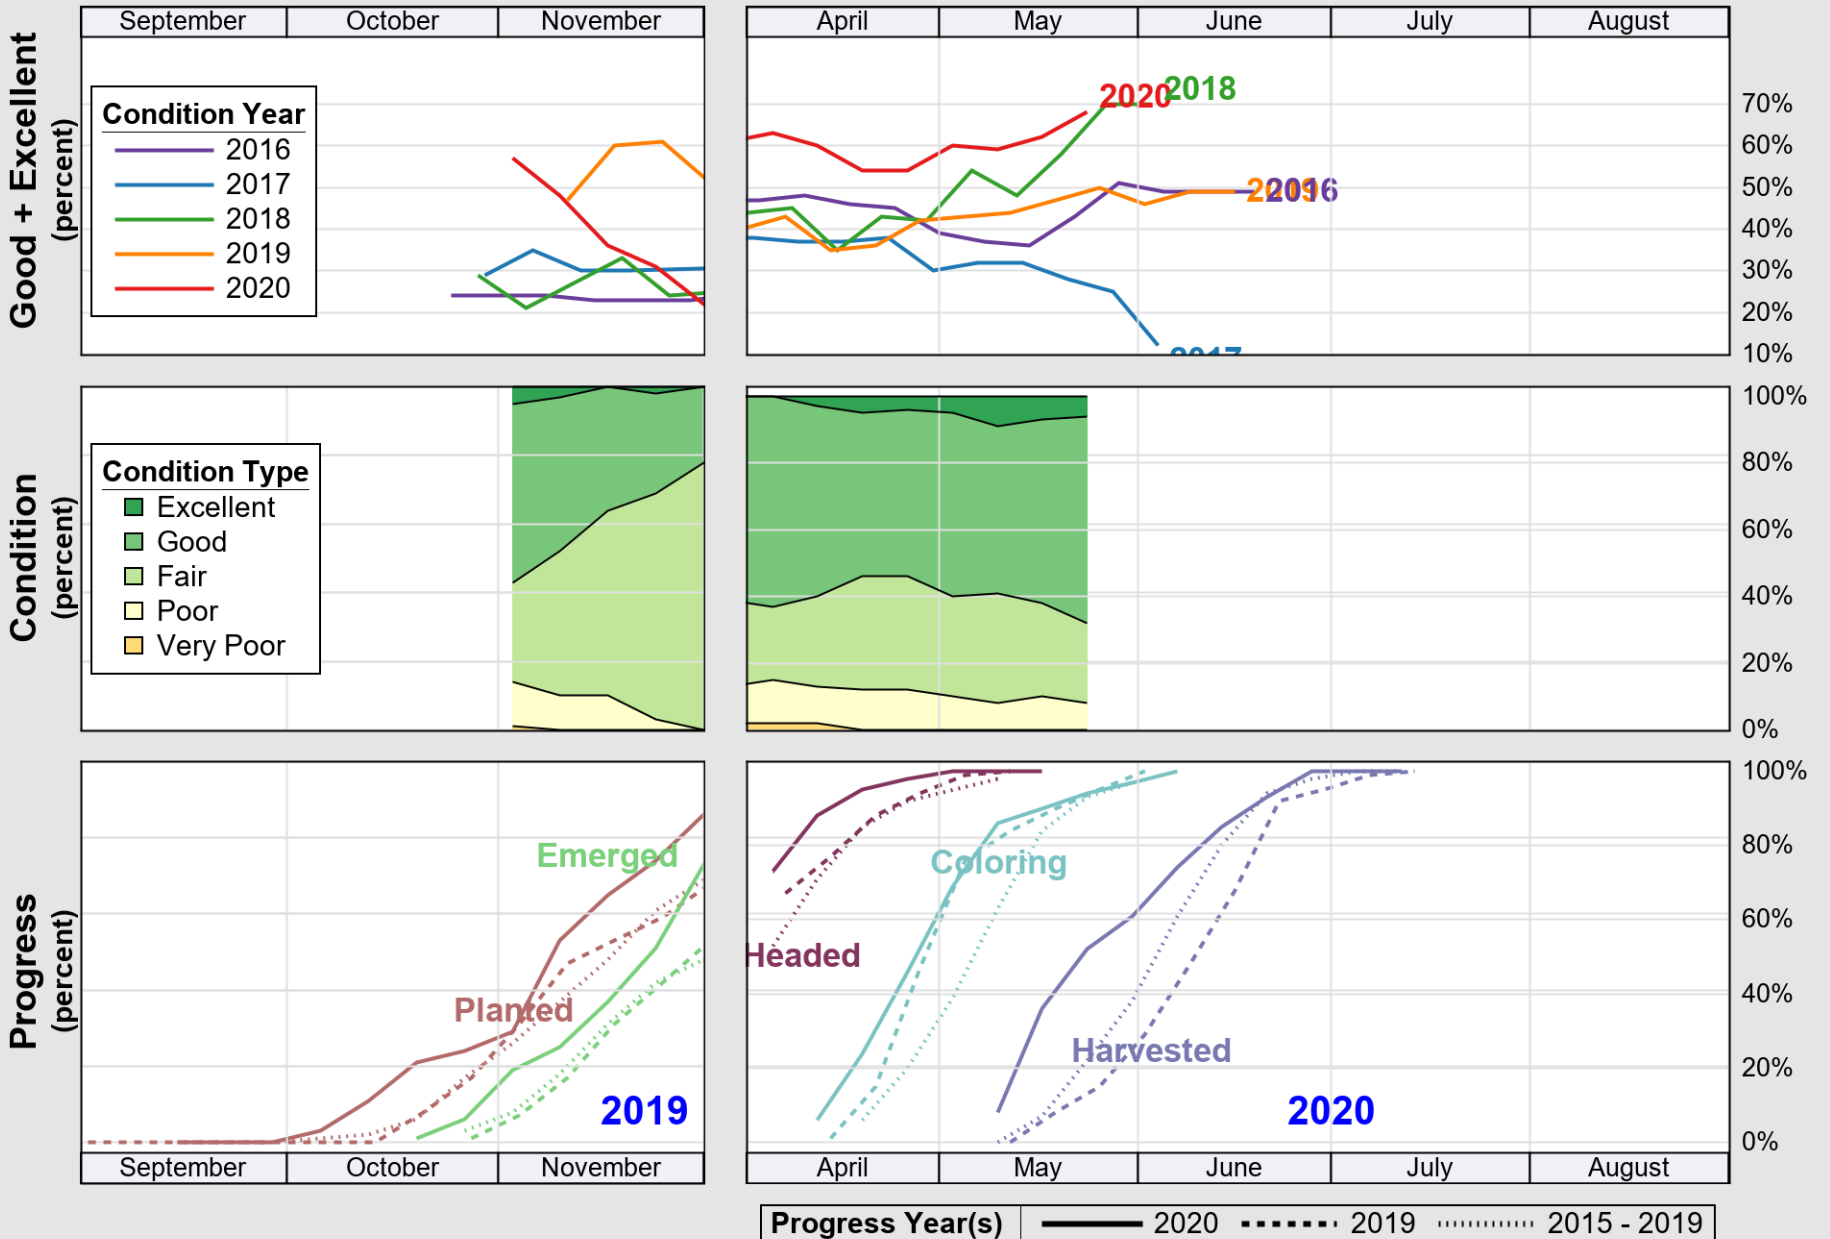

# Crop Progress and Condition: Sorghum in Louisiana , 2020

NASS

Source: National Agricultural Statistics Service (NASS), Crop Progress Report

USDA

# Crop Progress and Condition: Soybeans in Louisiana, 2020

NASS

Source: National Agricultural Statistics Service (NASS), Crop Progress Report

USDA

# Crop Progress and Condition: Winter Wheat in Louisiana , 2020

NASS

Source: National Agricultural Statistics Service (NASS), Crop Progress Report