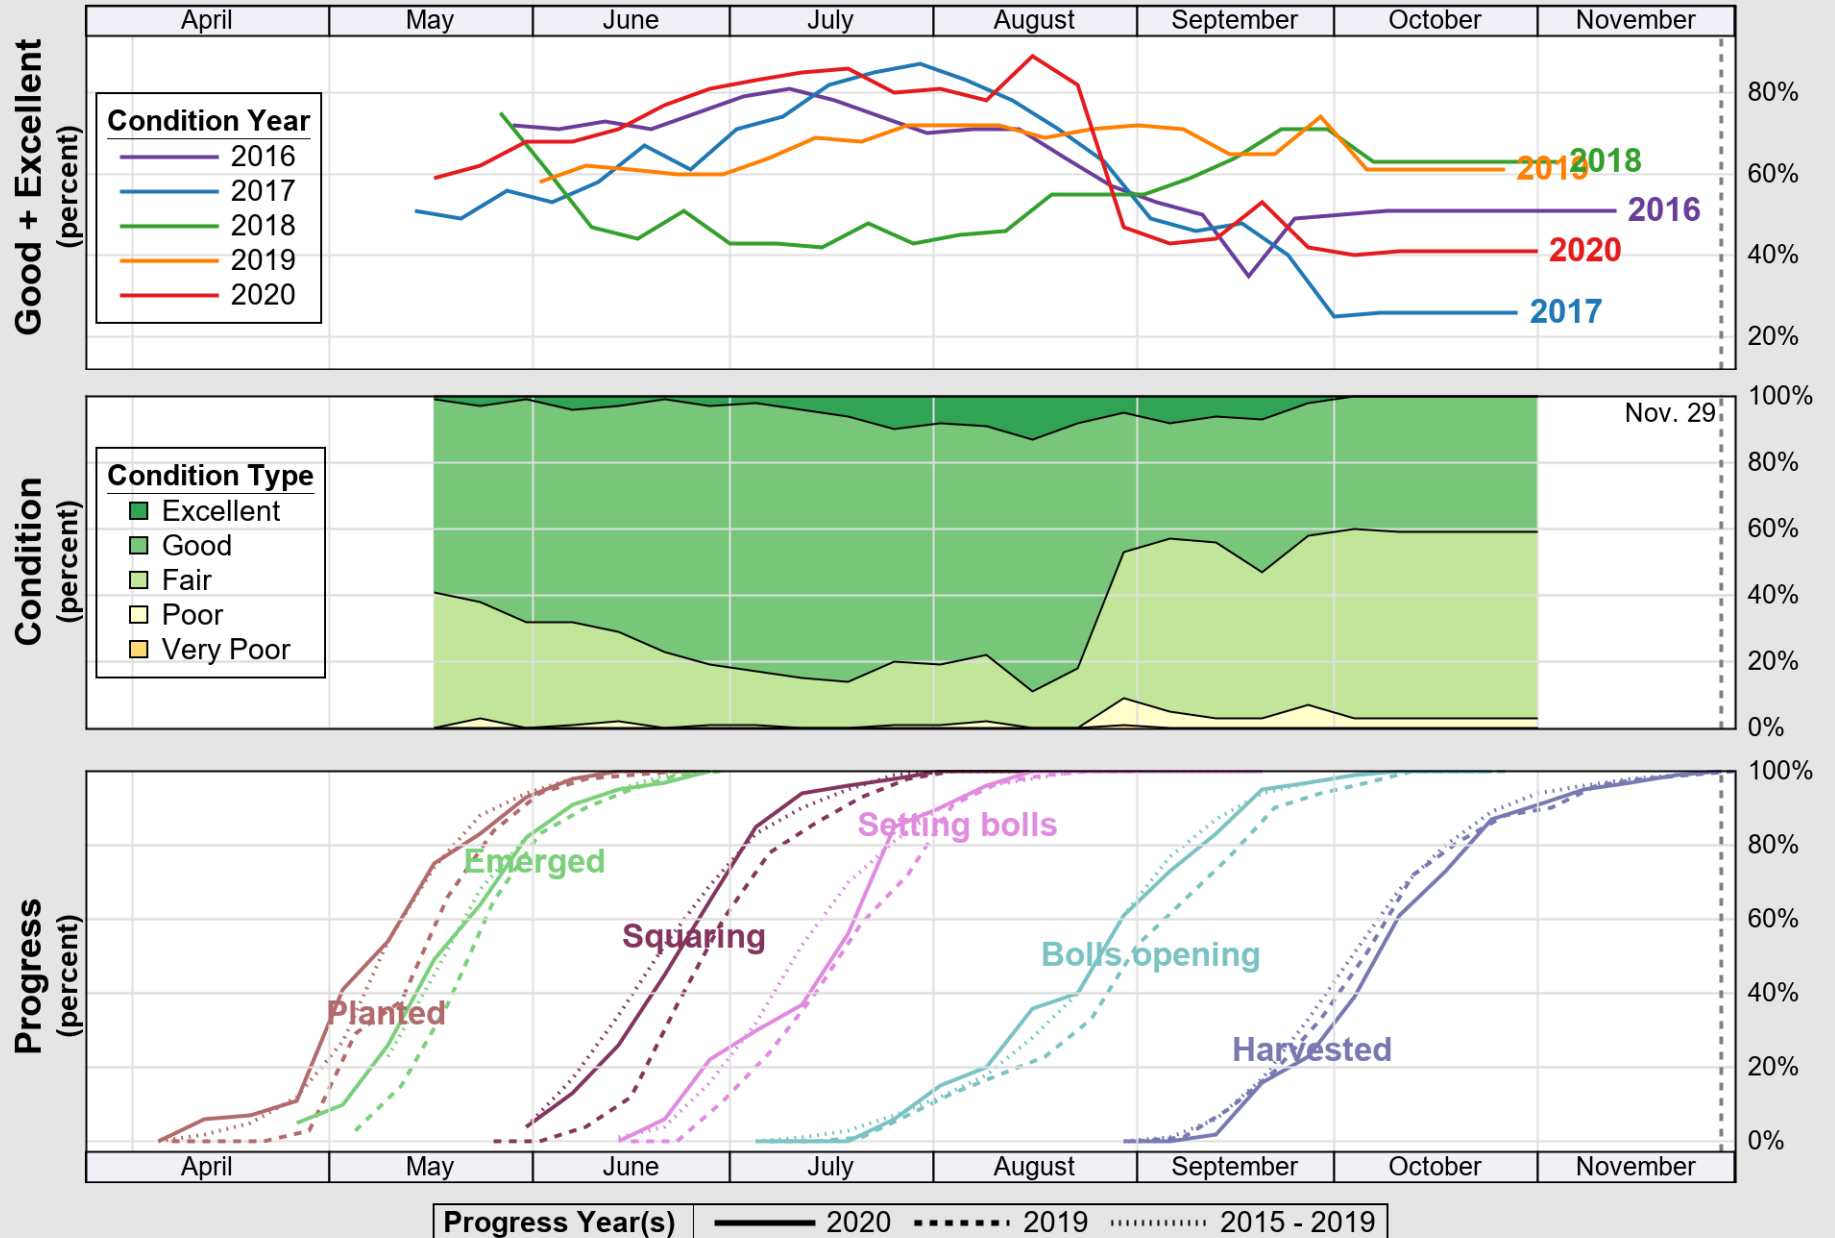

### Crop Progress and Condition: Corn in Louisiana , 2020

NASS

Source: National Agricultural Statistics Service (NASS), Crop Progress Report

USDA

# Crop Progress and Condition: Cotton in Louisiana , 2020

NASS

Source: National Agricultural Statistics Service (NASS), Crop Progress Report

USDA