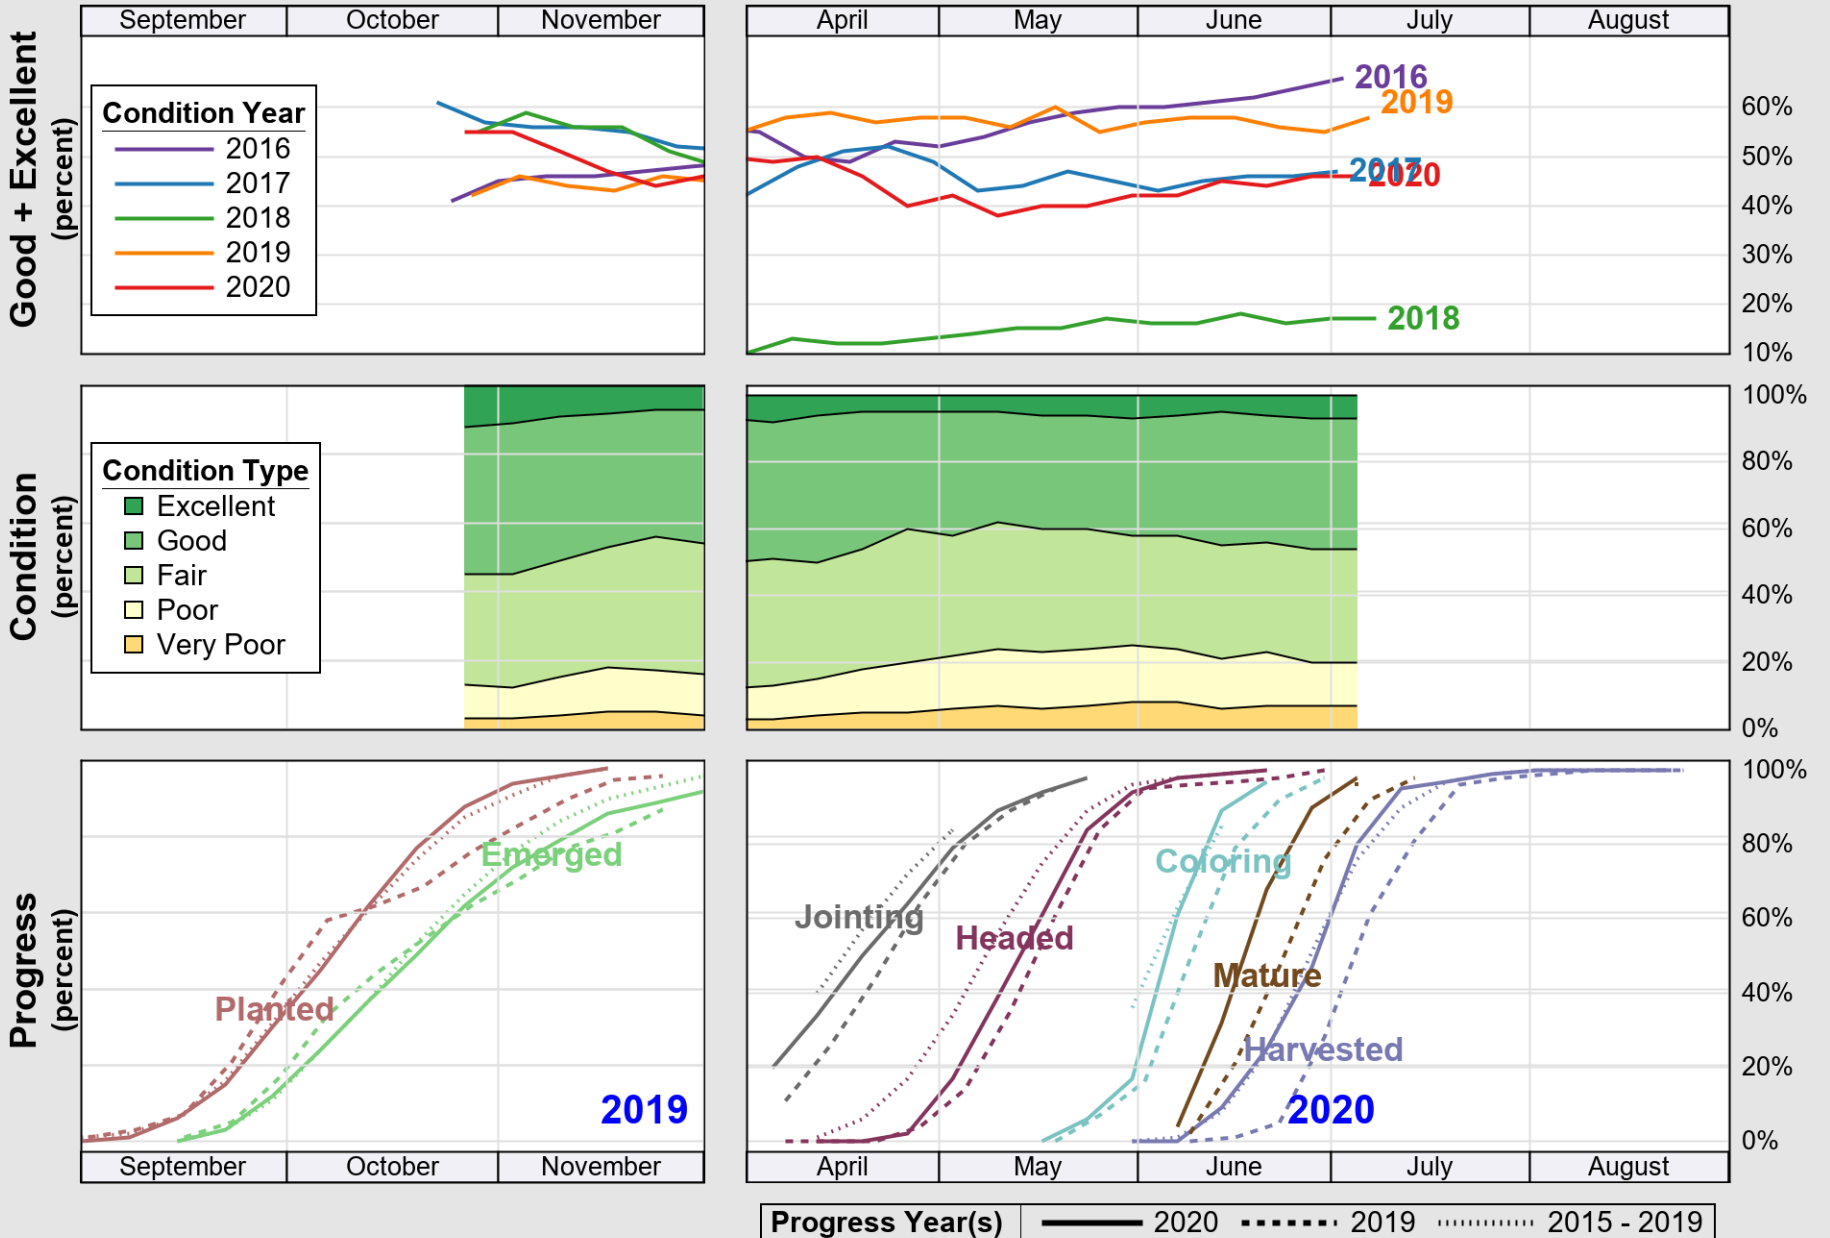

USDA

Crop Progress and Condition: Sunflower in Kansas , 2020

NASS

Source: National Agricultural Statistics Service (NASS), Crop Progress Report

USDA

Crop Progress and Condition: Winter Wheat in Kansas , 2020

NASS

Source: National Agricultural Statistics Service (NASS), Crop Progress Report