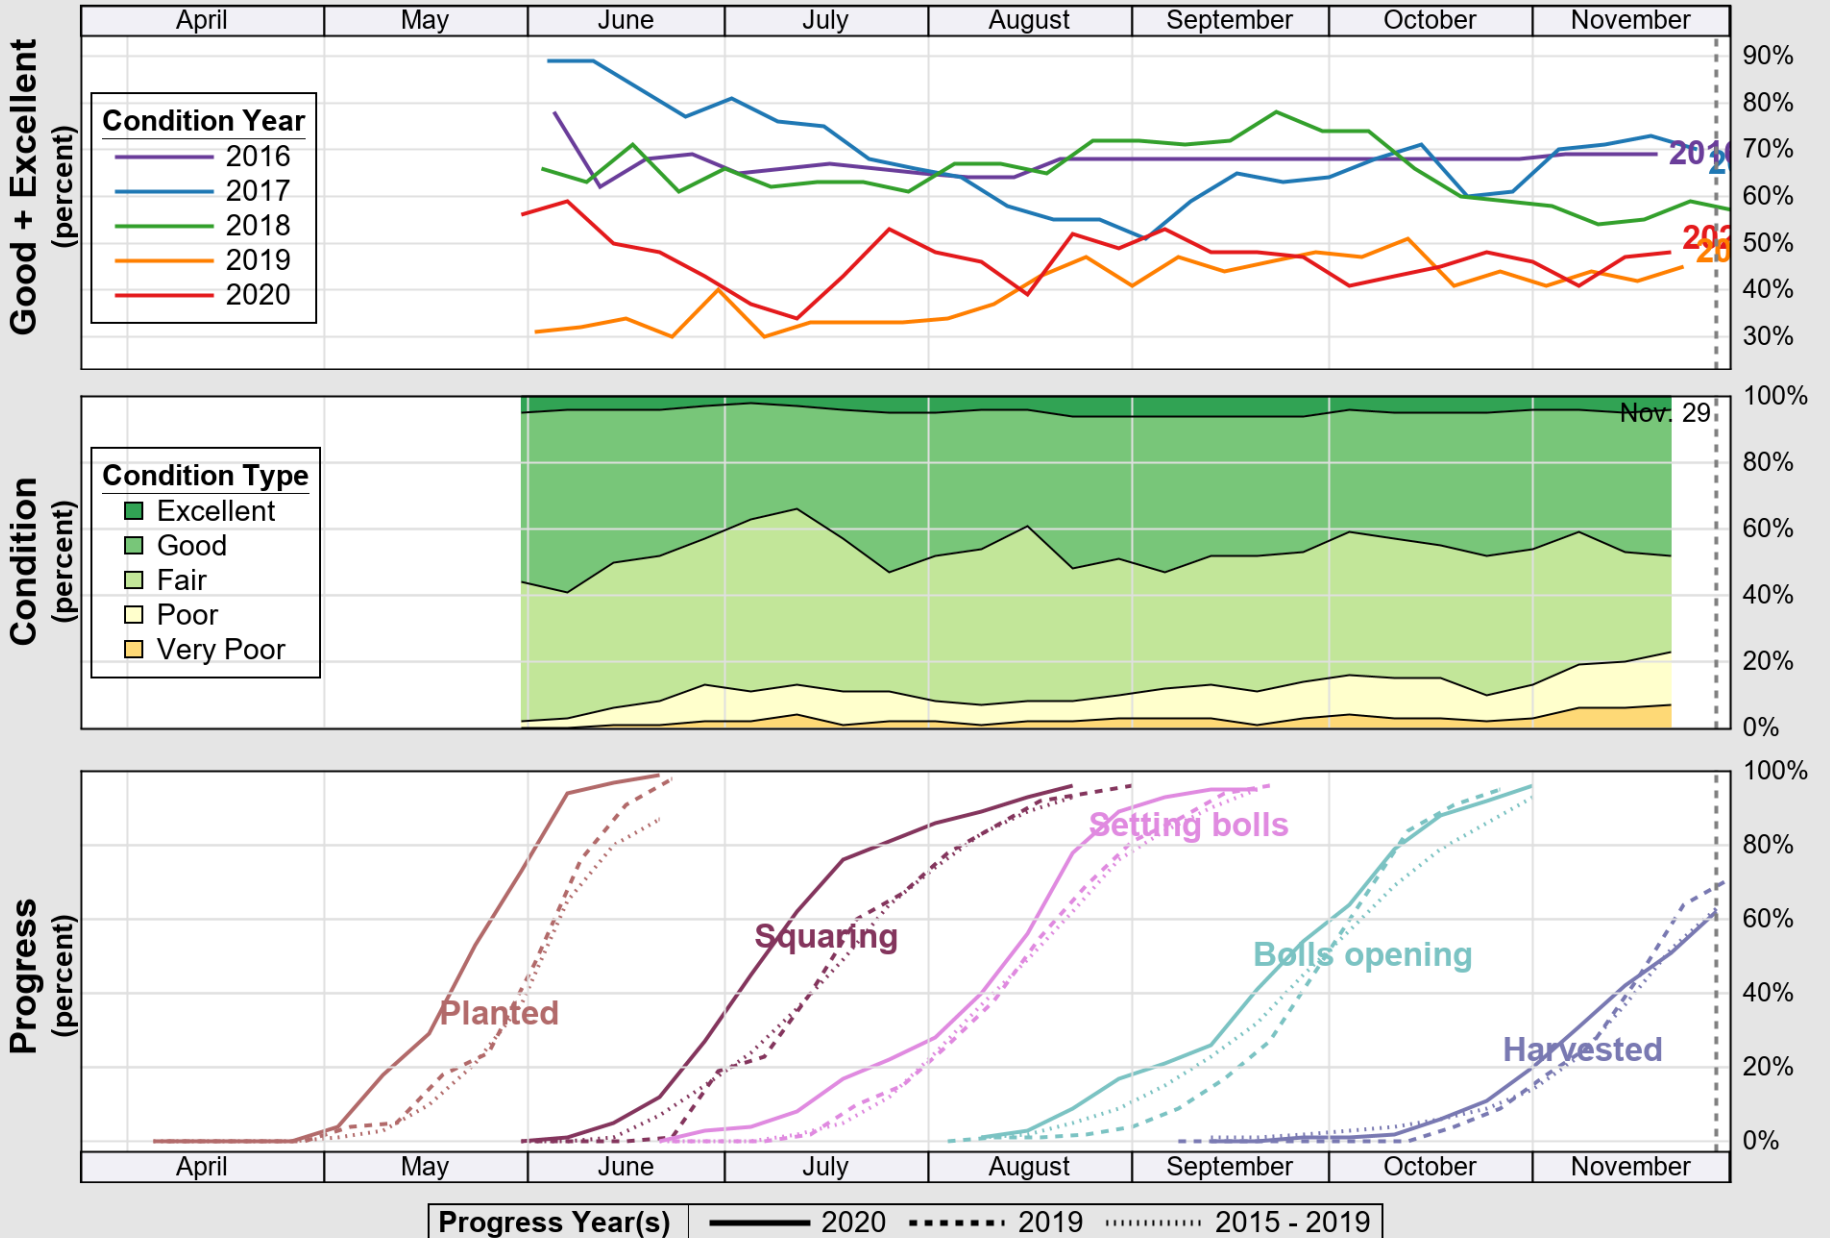

USDA

Crop Progress and Condition: Corn in Kansas , 2020

NASS

Source: National Agricultural Statistics Service (NASS), Crop Progress Report

USDA

Crop Progress and Condition: Cotton in Kansas , 2020

NASS

Source: National Agricultural Statistics Service (NASS), Crop Progress Report

USDA

Crop Progress and Condition: Pasture and Range in Kansas , 2020

NASS

Source: National Agricultural Statistics Service (NASS), Crop Progress Report

USDA

Crop Progress and Condition: Sorghum in Kansas , 2020