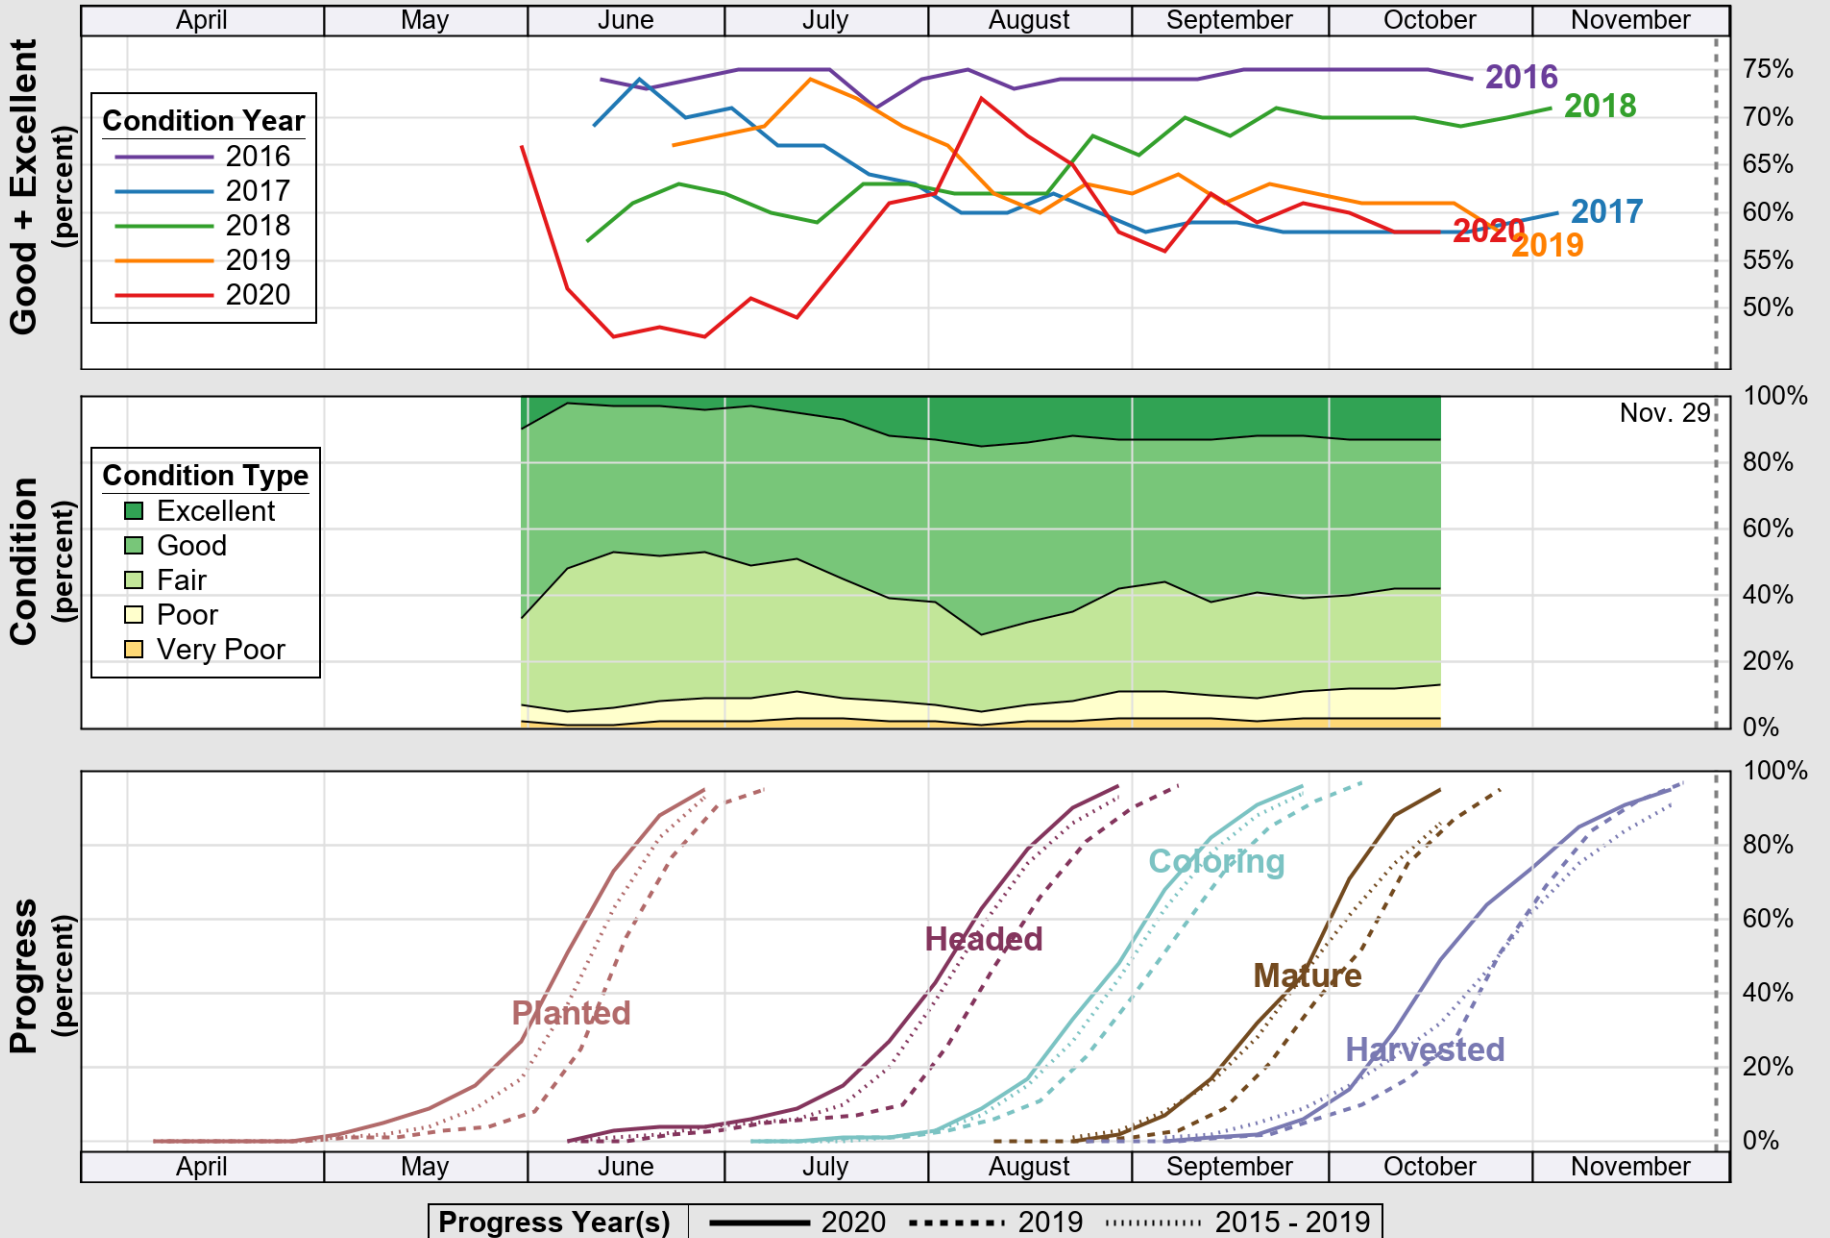

USDA

Crop Progress and Condition: Corn in Kansas , 2020

NASS

Source: National Agricultural Statistics Service (NASS), Crop Progress Report

USDA

Crop Progress and Condition: Cotton in Kansas , 2020

NASS

Source: National Agricultural Statistics Service (NASS), Crop Progress Report

USDA

Crop Progress and Condition: Pasture and Range in Kansas , 2020

NASS

Source: National Agricultural Statistics Service (NASS), Crop Progress Report

USDA

Crop Progress and Condition: Sorghum in Kansas , 2020

NASS

Source: National Agricultural Statistics Service (NASS), Crop Progress Report

USDA

Crop Progress and Condition: Soybeans in Kansas , 2020

NASS

Source: National Agricultural Statistics Service (NASS), Crop Progress Report

USDA

Crop Progress and Condition: Sunflower in Kansas , 2020

NASS

Source: National Agricultural Statistics Service (NASS), Crop Progress Report

USDA

Crop Progress and Condition: Winter Wheat in Kansas , 2020