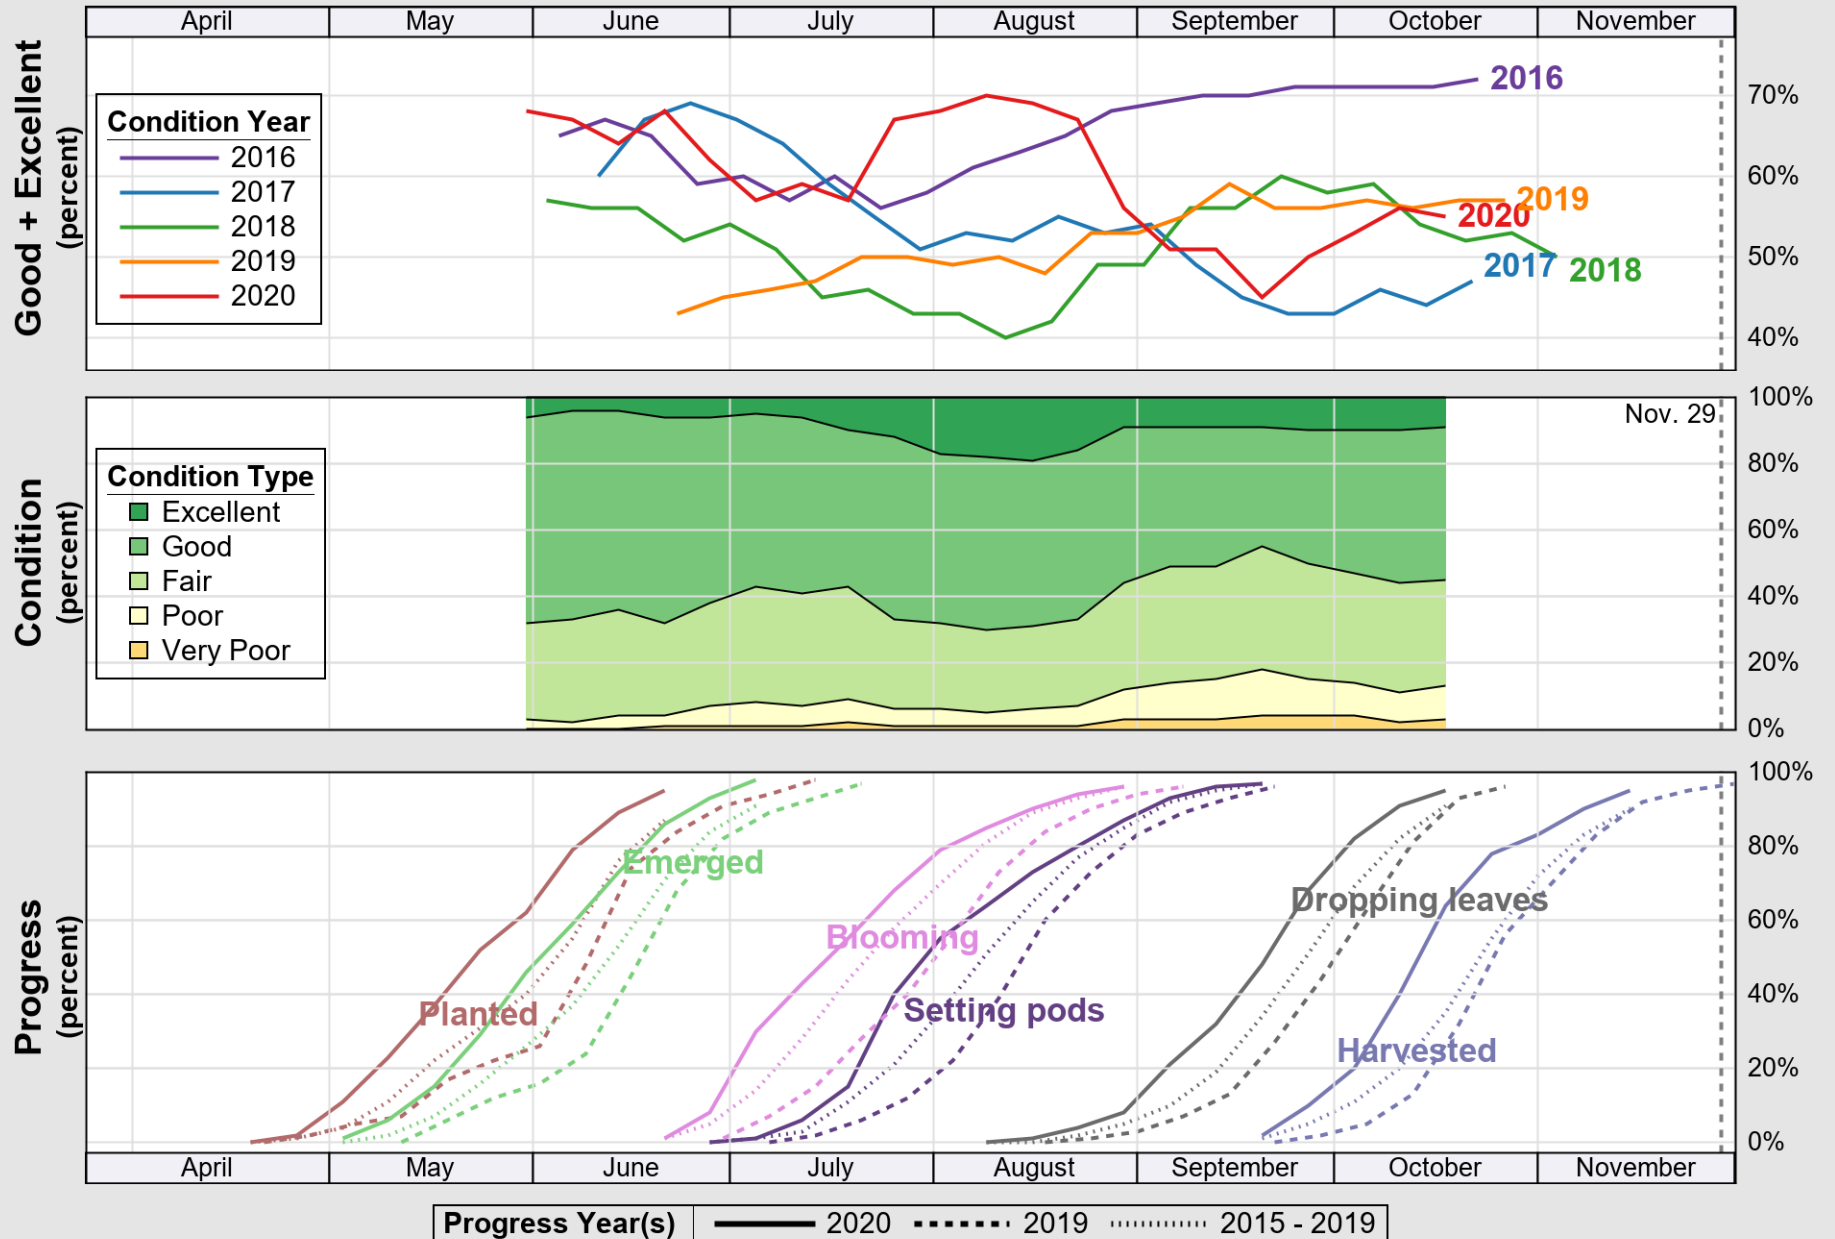

NASS

Source: National Agricultural Statistics Service (NASS), Crop Progress Report

USDA

Crop Progress and Condition: Soybeans in Kansas , 2020

NASS

Source: National Agricultural Statistics Service (NASS), Crop Progress Report

USDA

Crop Progress and Condition: Sunflower in Kansas , 2020

NASS

Source: National Agricultural Statistics Service (NASS), Crop Progress Report

USDA

Crop Progress and Condition: Winter Wheat in Kansas , 2020