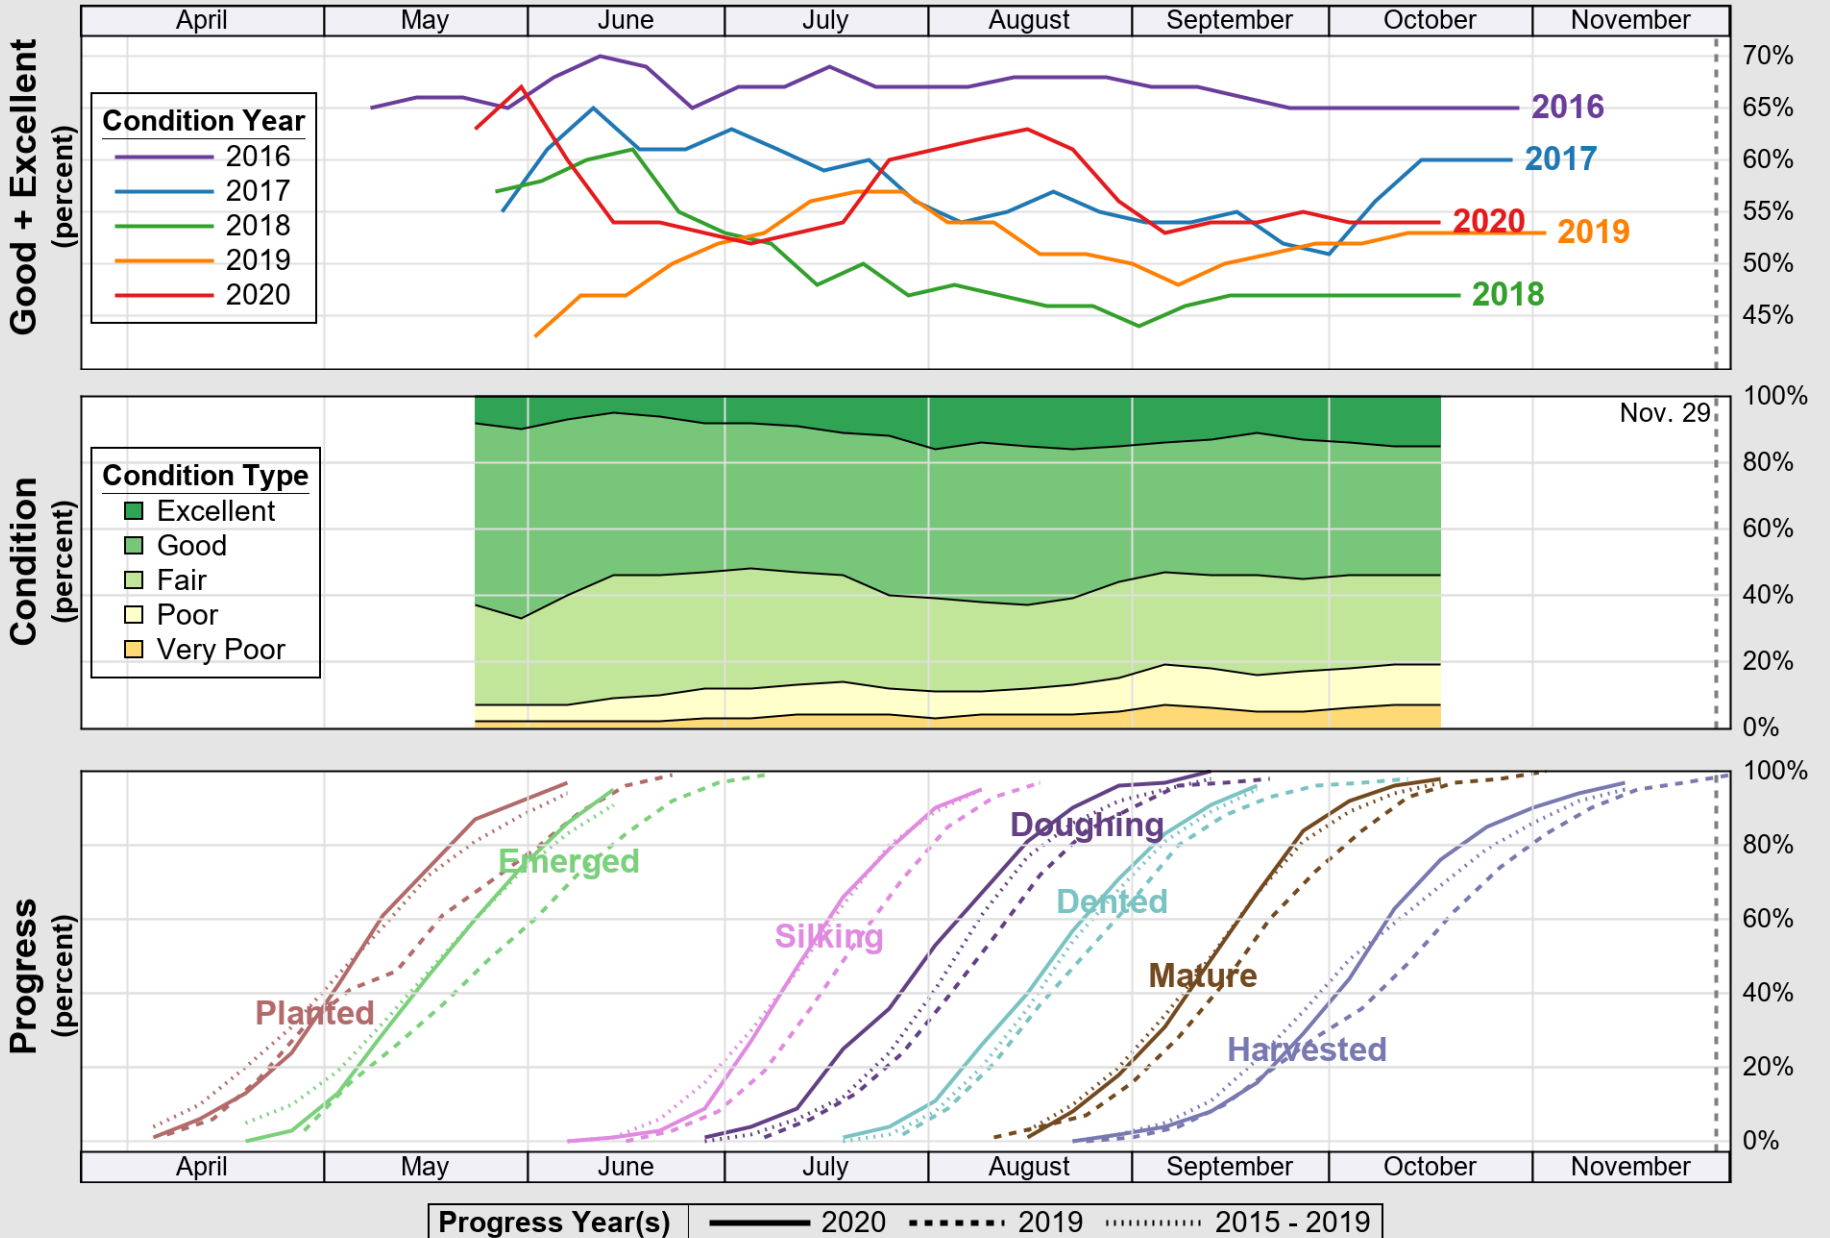

USDA

Crop Progress and Condition: Corn in Kansas , 2020

NASS

Source: National Agricultural Statistics Service (NASS), Crop Progress Report

USDA

Crop Progress and Condition: Cotton in Kansas , 2020

NASS

Source: National Agricultural Statistics Service (NASS), Crop Progress Report

USDA

Crop Progress and Condition: Pasture and Range in Kansas , 2020

NASS

Source: National Agricultural Statistics Service (NASS), Crop Progress Report

USDA

Crop Progress and Condition: Sorghum in Kansas , 2020

NASS

Source: National Agricultural Statistics Service (NASS), Crop Progress Report

USDA

Crop Progress and Condition: Soybeans in Kansas , 2020

NASS

Source: National Agricultural Statistics Service (NASS), Crop Progress Report