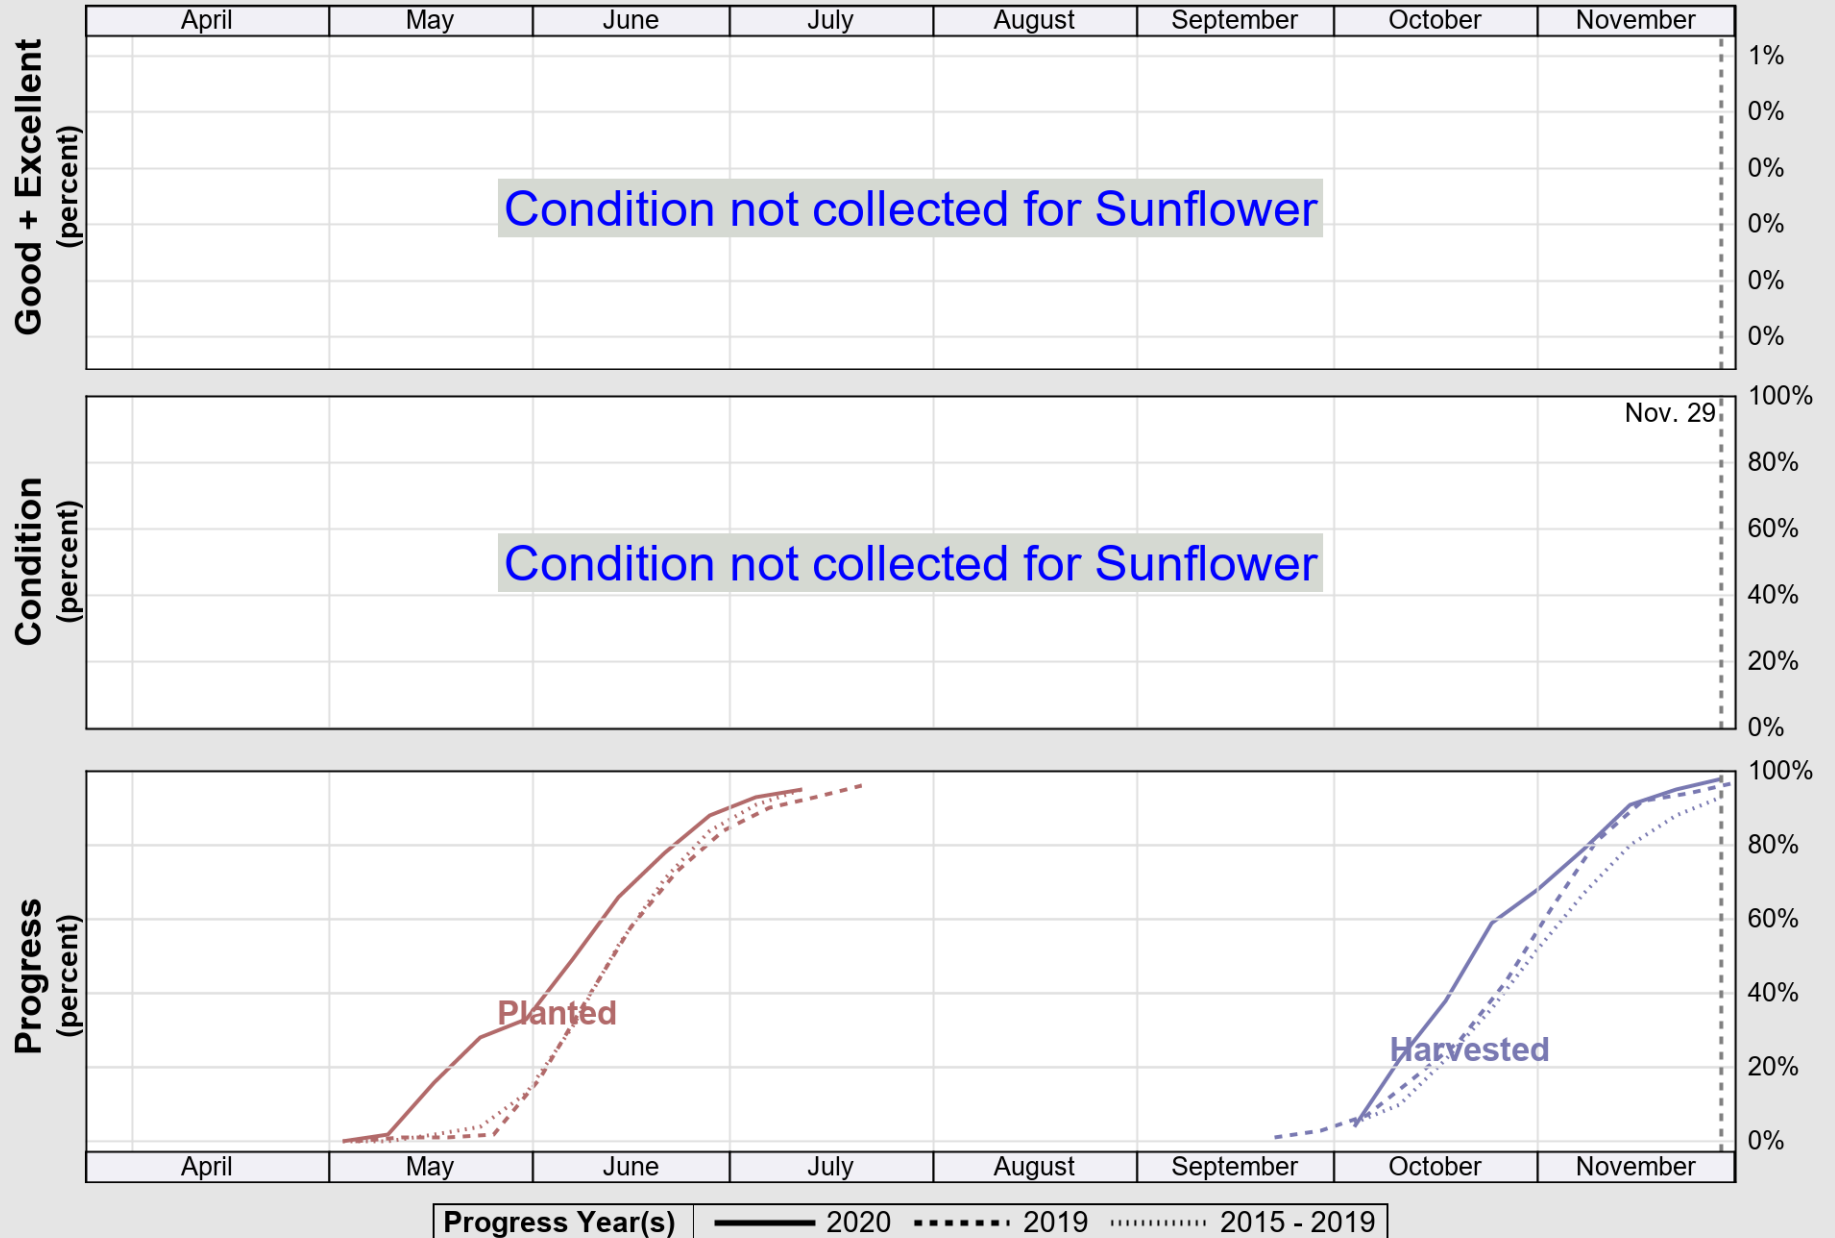

USDA

Crop Progress and Condition: Sunflower in Kansas , 2020

NASS

Source: National Agricultural Statistics Service (NASS), Crop Progress Report