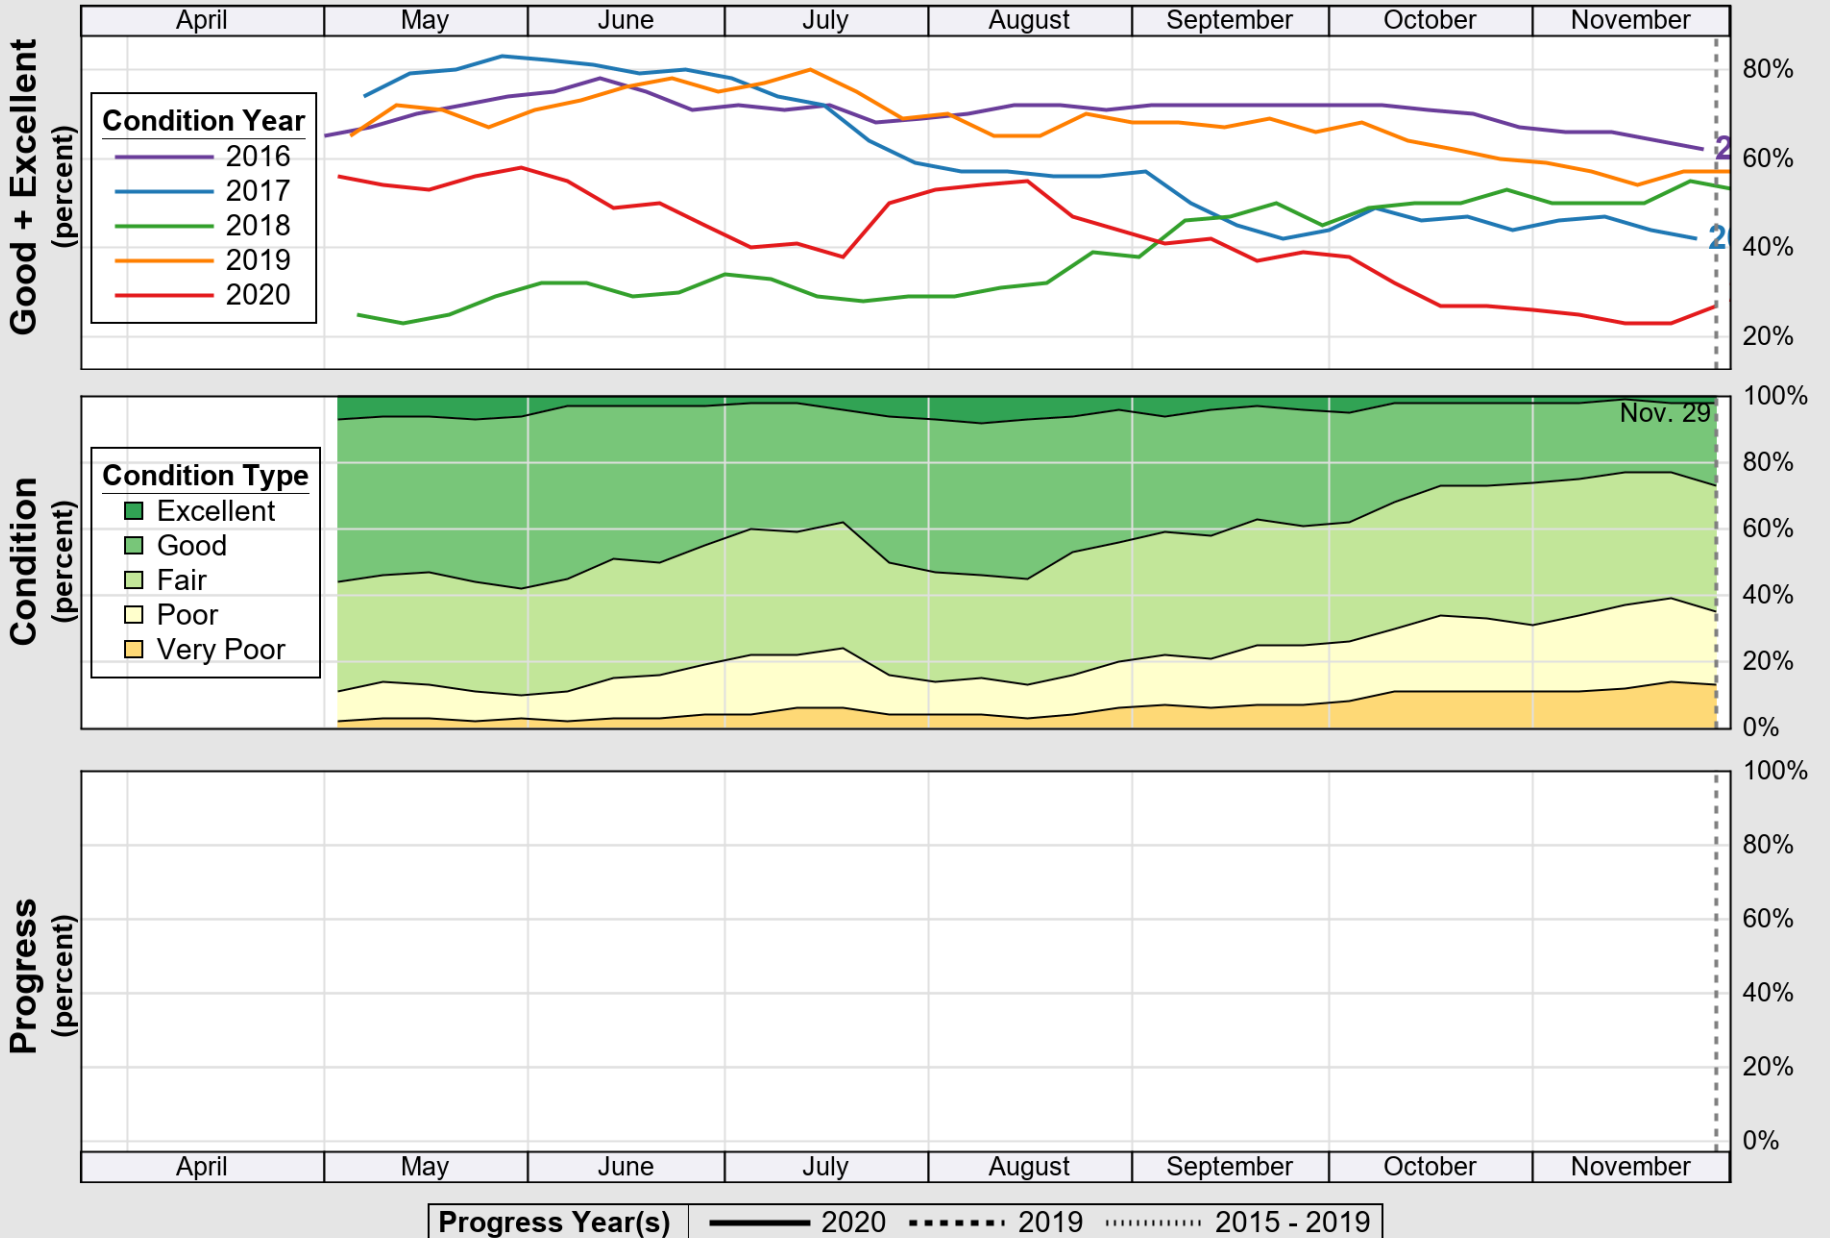

USDA

Crop Progress and Condition: Corn in Kansas , 2020

NASS

Source: National Agricultural Statistics Service (NASS), Crop Progress Report

USDA

Crop Progress and Condition: Cotton in Kansas , 2020

NASS

Source: National Agricultural Statistics Service (NASS), Crop Progress Report

USDA

Crop Progress and Condition: Pasture and Range in Kansas , 2020

NASS

Source: National Agricultural Statistics Service (NASS), Crop Progress Report

USDA

Crop Progress and Condition: Sorghum in Kansas , 2020

NASS

Source: National Agricultural Statistics Service (NASS), Crop Progress Report

USDA

Crop Progress and Condition: Soybeans in Kansas , 2020

NASS

Source: National Agricultural Statistics Service (NASS), Crop Progress Report