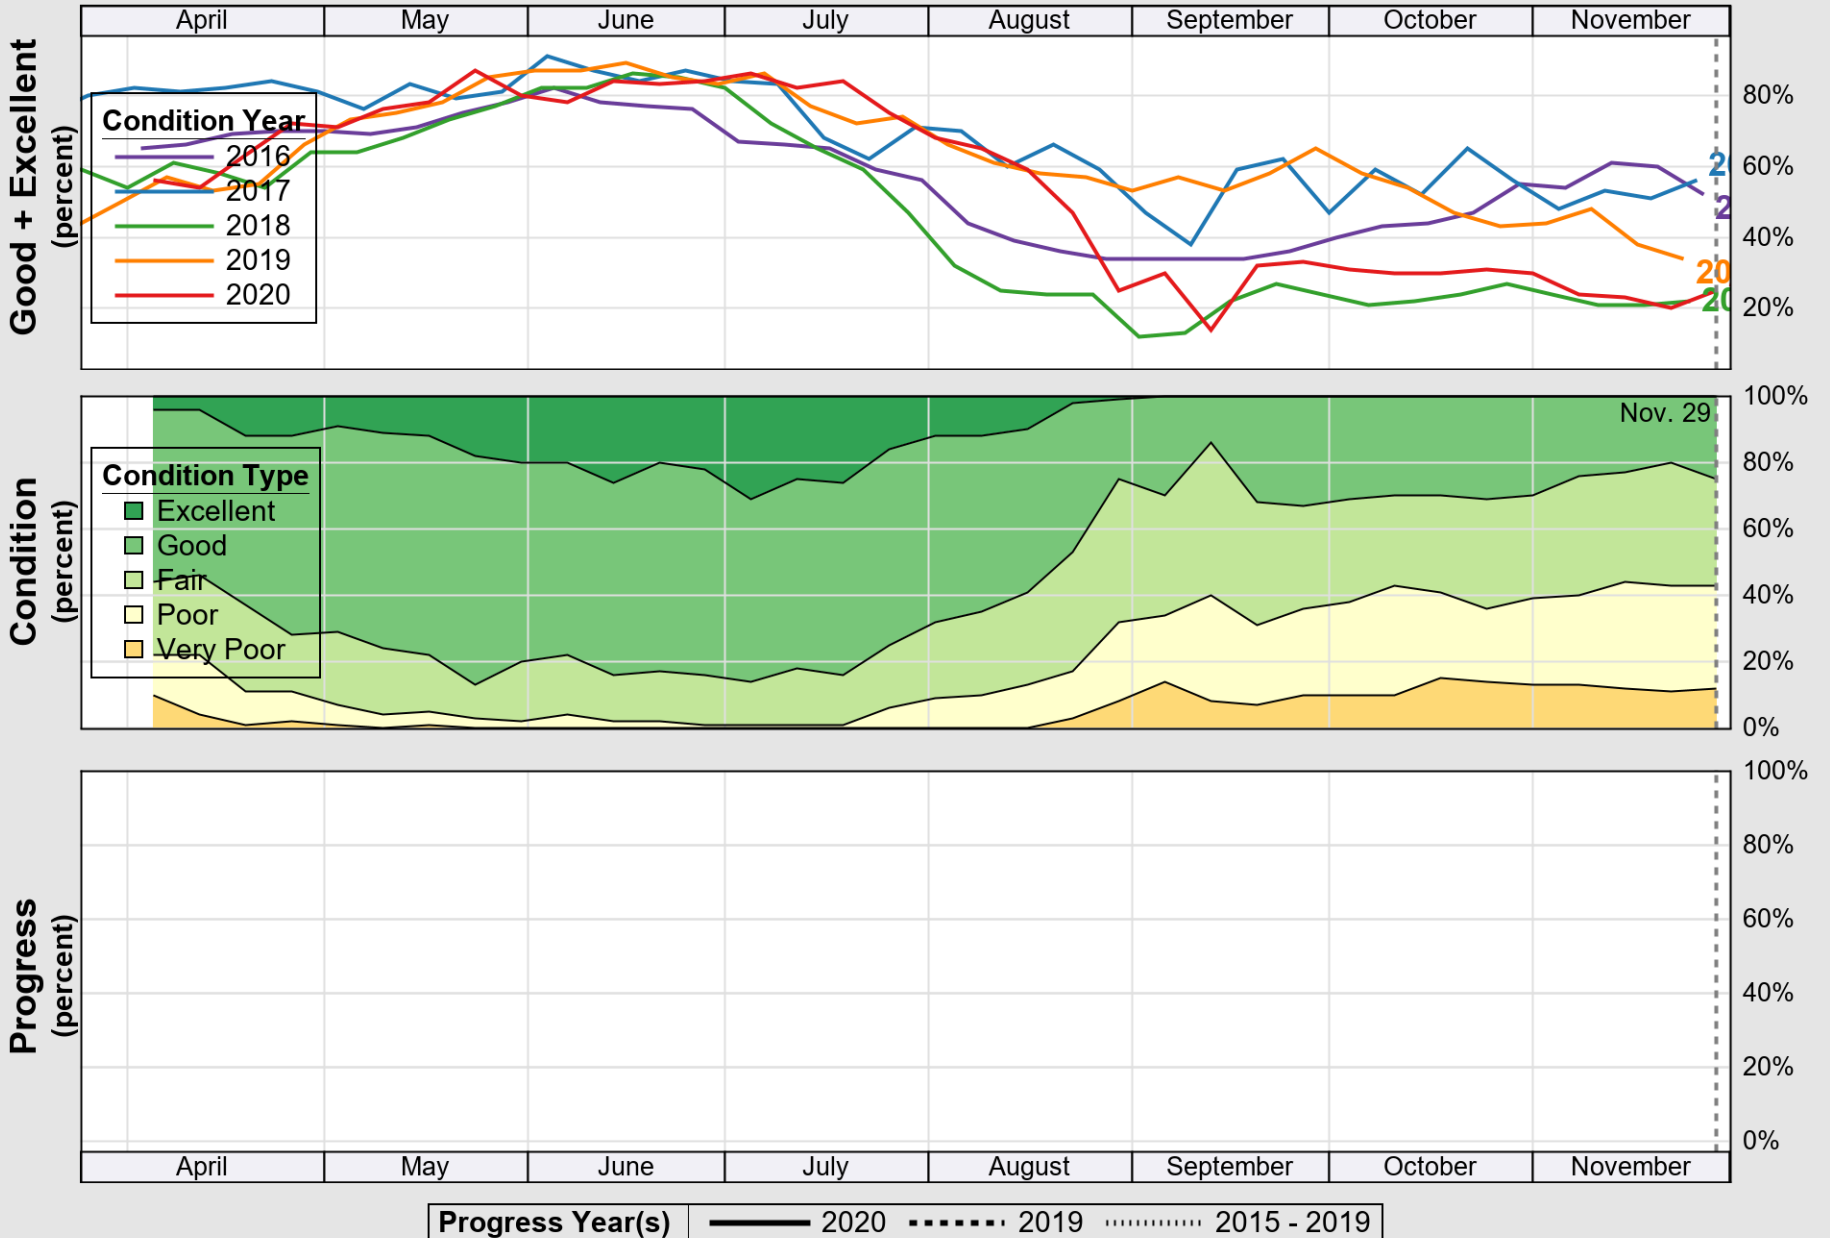

USDA

Crop Progress and Condition: Barley in Idaho , 2020

NASS

Source: National Agricultural Statistics Service (NASS), Crop Progress Report

USDA

Crop Progress and Condition: Corn in Idaho , 2020

NASS

Source: National Agricultural Statistics Service (NASS), Crop Progress Report

USDA

Crop Progress and Condition: Oats in Idaho , 2020

NASS

Progress Year(s) ——— 2020 2019 2015 - 2019

Source: National Agricultural Statistics Service (NASS), Crop Progress Report

USDA

Crop Progress and Condition: Pasture and Range in Idaho , 2020

NASS

Source: National Agricultural Statistics Service (NASS), Crop Progress Report

USDA

Crop Progress and Condition: Spring Wheat in Idaho , 2020

NASS

Source: National Agricultural Statistics Service (NASS), Crop Progress Report

USDA

Crop Progress and Condition: Sugar Beets in Idaho , 2020

NASS

Progress Year(s) — 2020 - - - - - 2019 2015 - 2019

Source: National Agricultural Statistics Service (NASS), Crop Progress Report

USDA

Crop Progress and Condition: Winter Wheat in Idaho , 2020