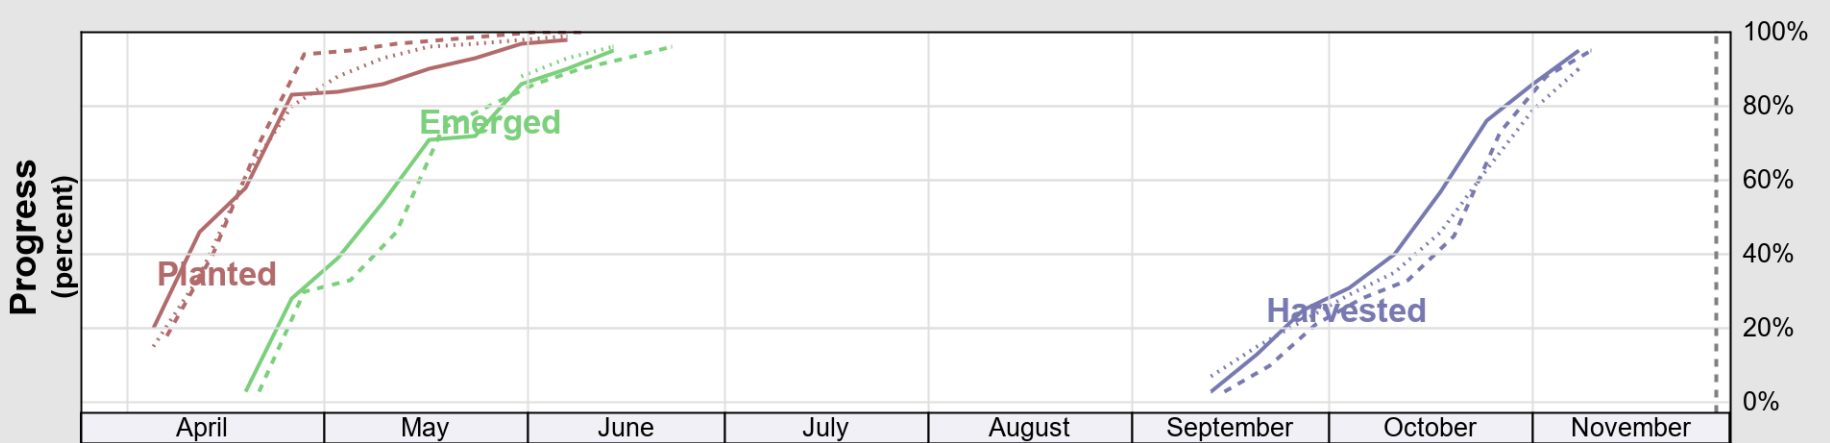

NASS

Source: National Agricultural Statistics Service (NASS), Crop Progress Report

USDA

Crop Progress and Condition: Spring Wheat in Idaho , 2020

NASS

Source: National Agricultural Statistics Service (NASS), Crop Progress Report

USDA

Crop Progress and Condition: Sugar Beets in Idaho , 2020

NASS

Progress Year(s) — 2020 - - - - - 2019 2015 - 2019

Source: National Agricultural Statistics Service (NASS), Crop Progress Report

USDA

Crop Progress and Condition: Winter Wheat in Idaho , 2020