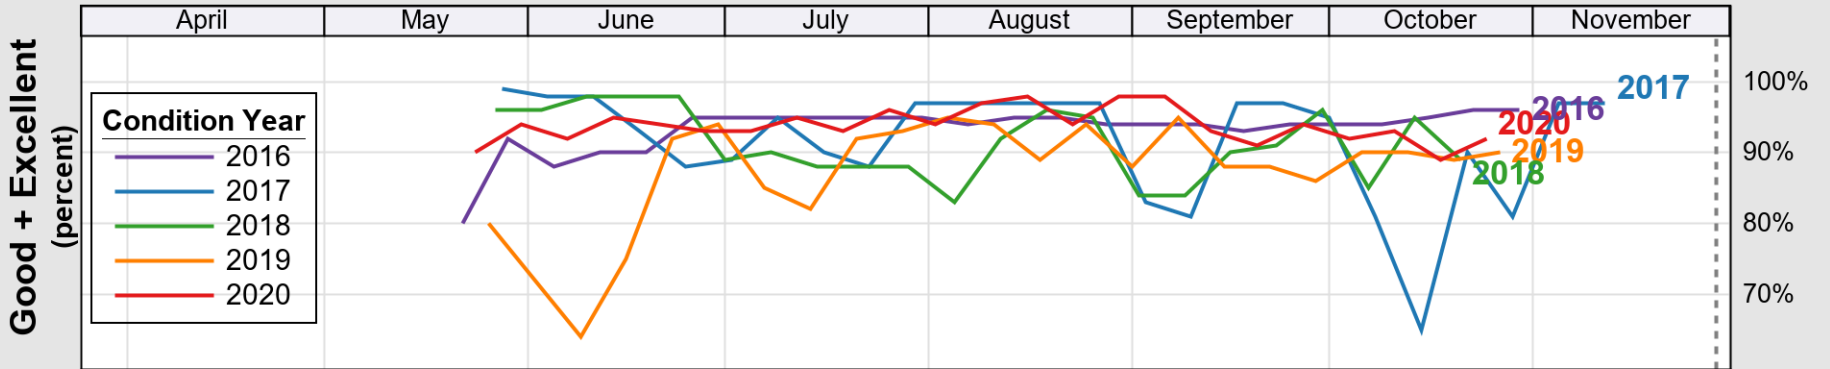

USDA

Crop Progress and Condition: Barley in Idaho , 2020

NASS

Source: National Agricultural Statistics Service (NASS), Crop Progress Report

USDA

Crop Progress and Condition: Corn in Idaho , 2020

NASS

Source: National Agricultural Statistics Service (NASS), Crop Progress Report