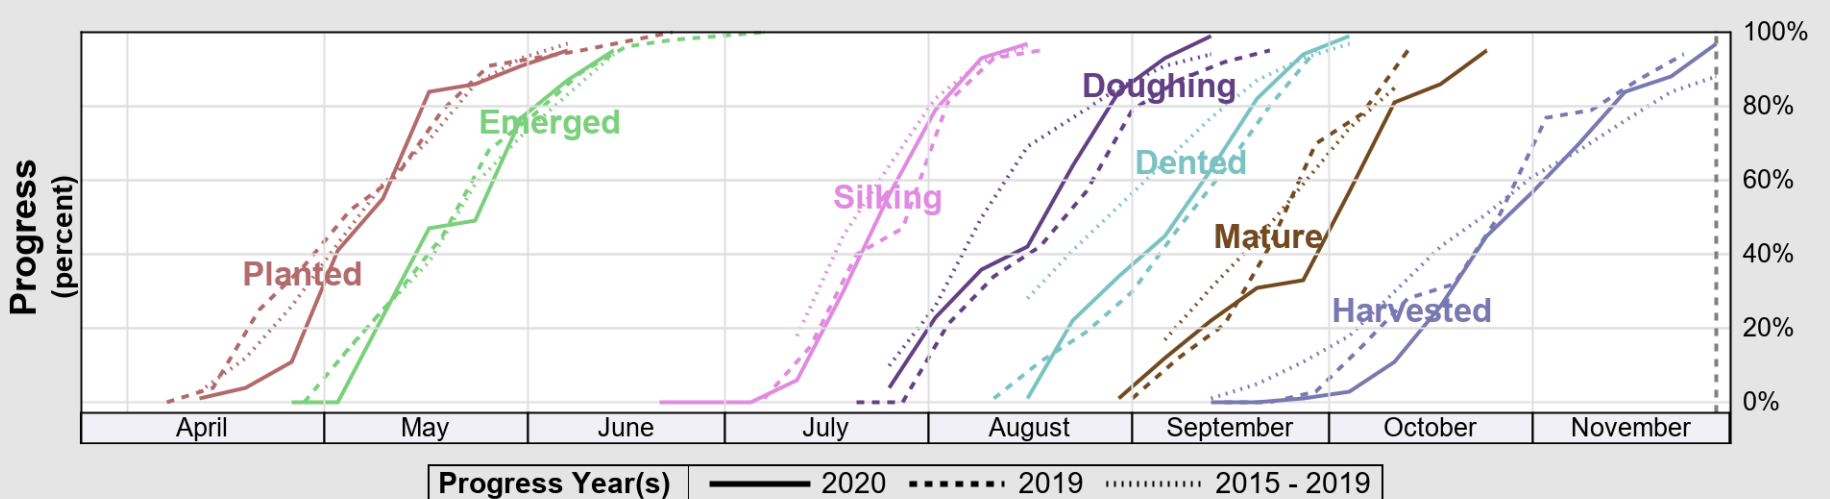

USDA

Crop Progress and Condition: Barley in Idaho , 2020

NASS

Source: National Agricultural Statistics Service (NASS), Crop Progress Report

USDA

Crop Progress and Condition: Corn in Idaho , 2020

NASS

Source: National Agricultural Statistics Service (NASS), Crop Progress Report

USDA

Crop Progress and Condition: Oats in Idaho , 2020

NASS

Progress Year(s) ——— 2020 2019 2015 - 2019

Source: National Agricultural Statistics Service (NASS), Crop Progress Report

USDA

Crop Progress and Condition: Pasture and Range in Idaho , 2020