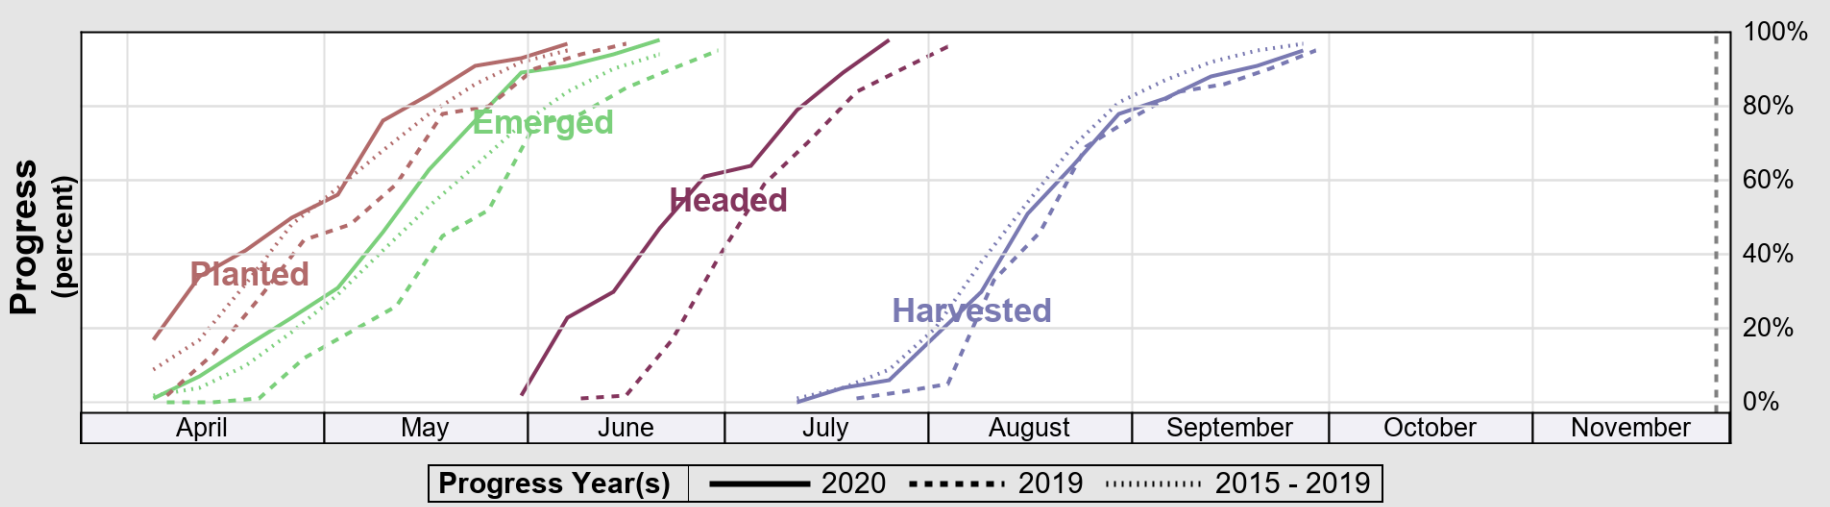

USDA

Crop Progress and Condition: Oats in Idaho , 2020

NASS

Progress Year(s) ——— 2020   2019   ..... 2015 - 2019

Source: National Agricultural Statistics Service (NASS), Crop Progress Report