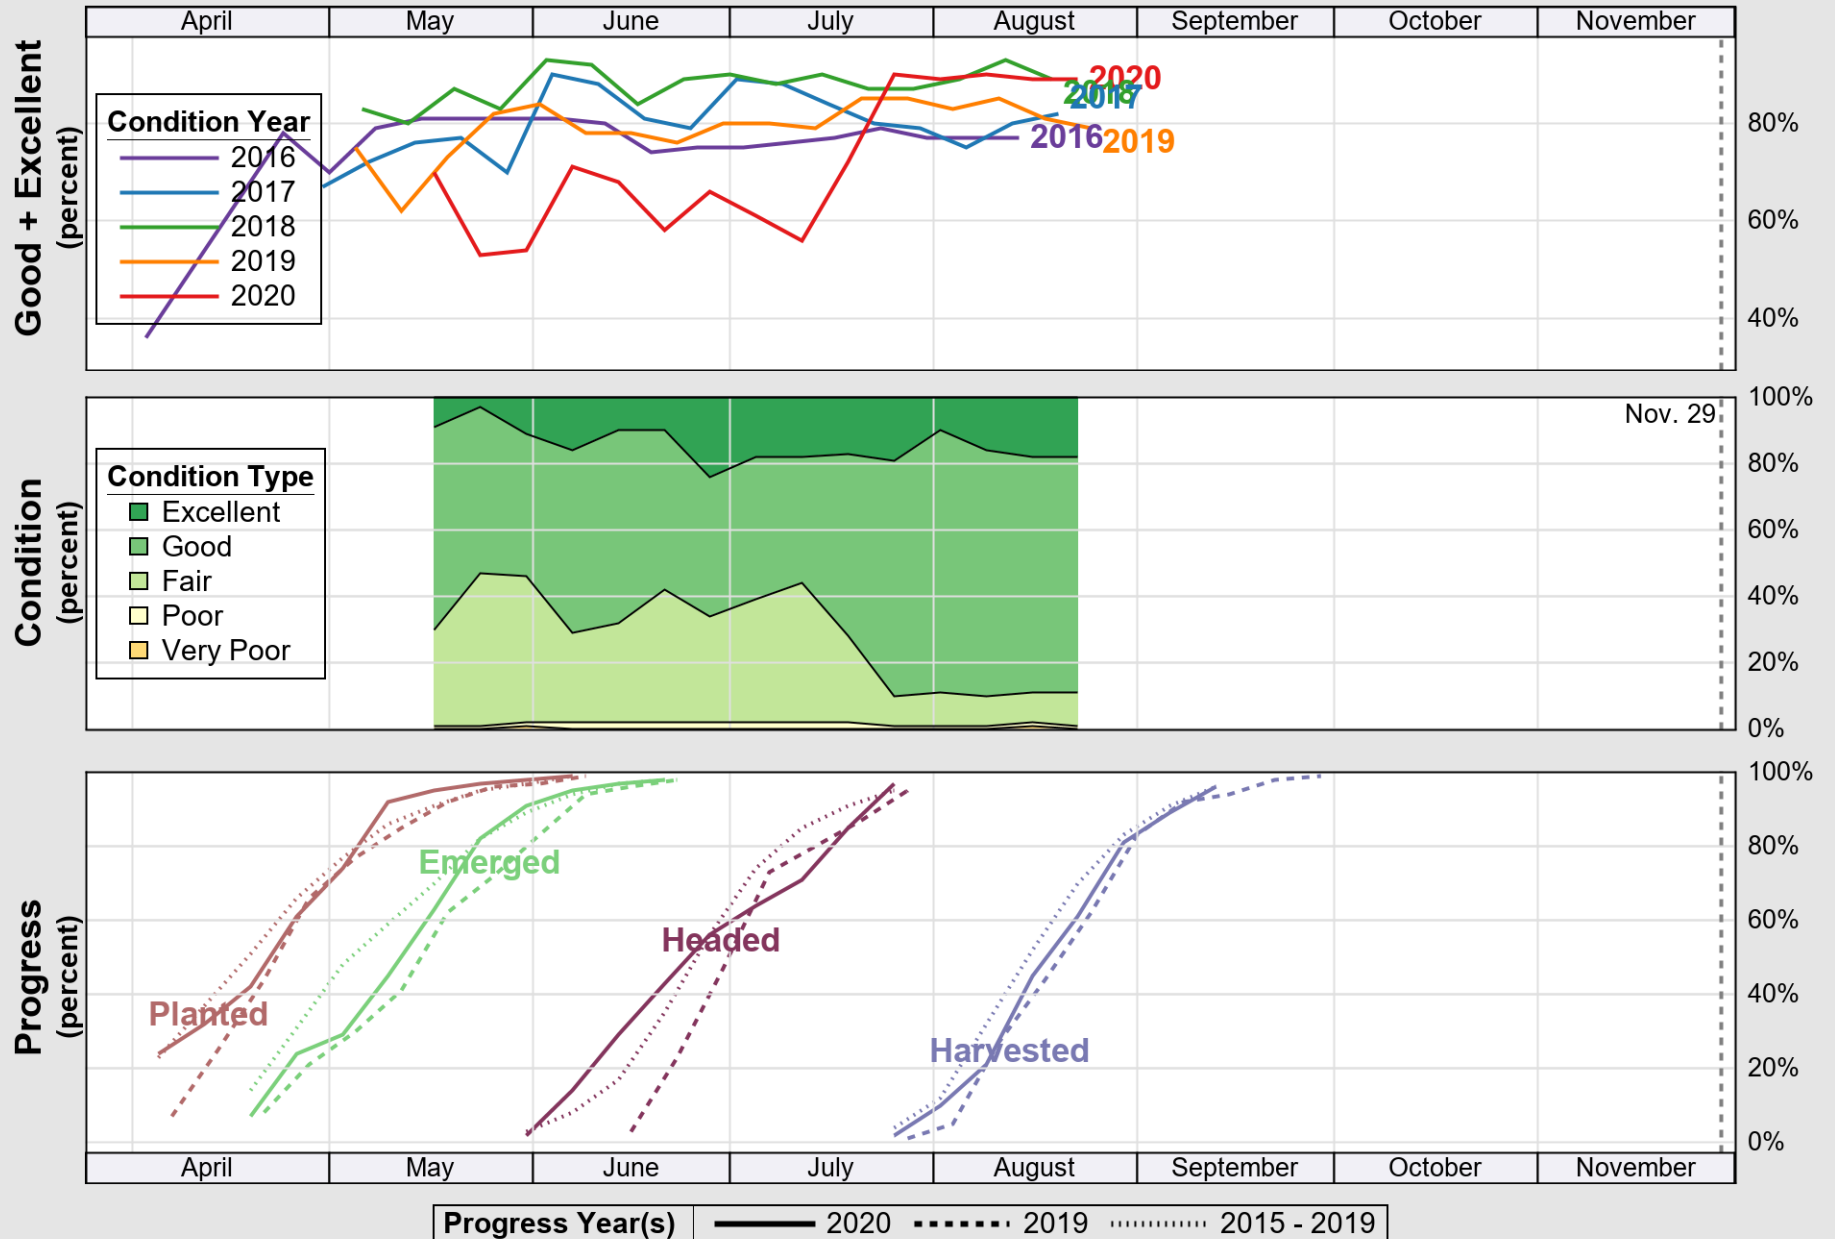

USDA

Crop Progress and Condition: Barley in Idaho , 2020

NASS

Source: National Agricultural Statistics Service (NASS), Crop Progress Report

USDA

Crop Progress and Condition: Corn in Idaho , 2020

NASS

Source: National Agricultural Statistics Service (NASS), Crop Progress Report

USDA

Crop Progress and Condition: Oats in Idaho , 2020

NASS

Progress Year(s) ——— 2020 2019 2015 - 2019

Source: National Agricultural Statistics Service (NASS), Crop Progress Report

USDA

Crop Progress and Condition: Pasture and Range in Idaho , 2020

NASS

Source: National Agricultural Statistics Service (NASS), Crop Progress Report

USDA

Crop Progress and Condition: Spring Wheat in Idaho , 2020

NASS

Source: National Agricultural Statistics Service (NASS), Crop Progress Report

USDA

Crop Progress and Condition: Sugar Beets in Idaho , 2020

NASS

Progress Year(s) — 2020 - - - - - 2019 2015 - 2019

Source: National Agricultural Statistics Service (NASS), Crop Progress Report

USDA

Crop Progress and Condition: Winter Wheat in Idaho , 2020