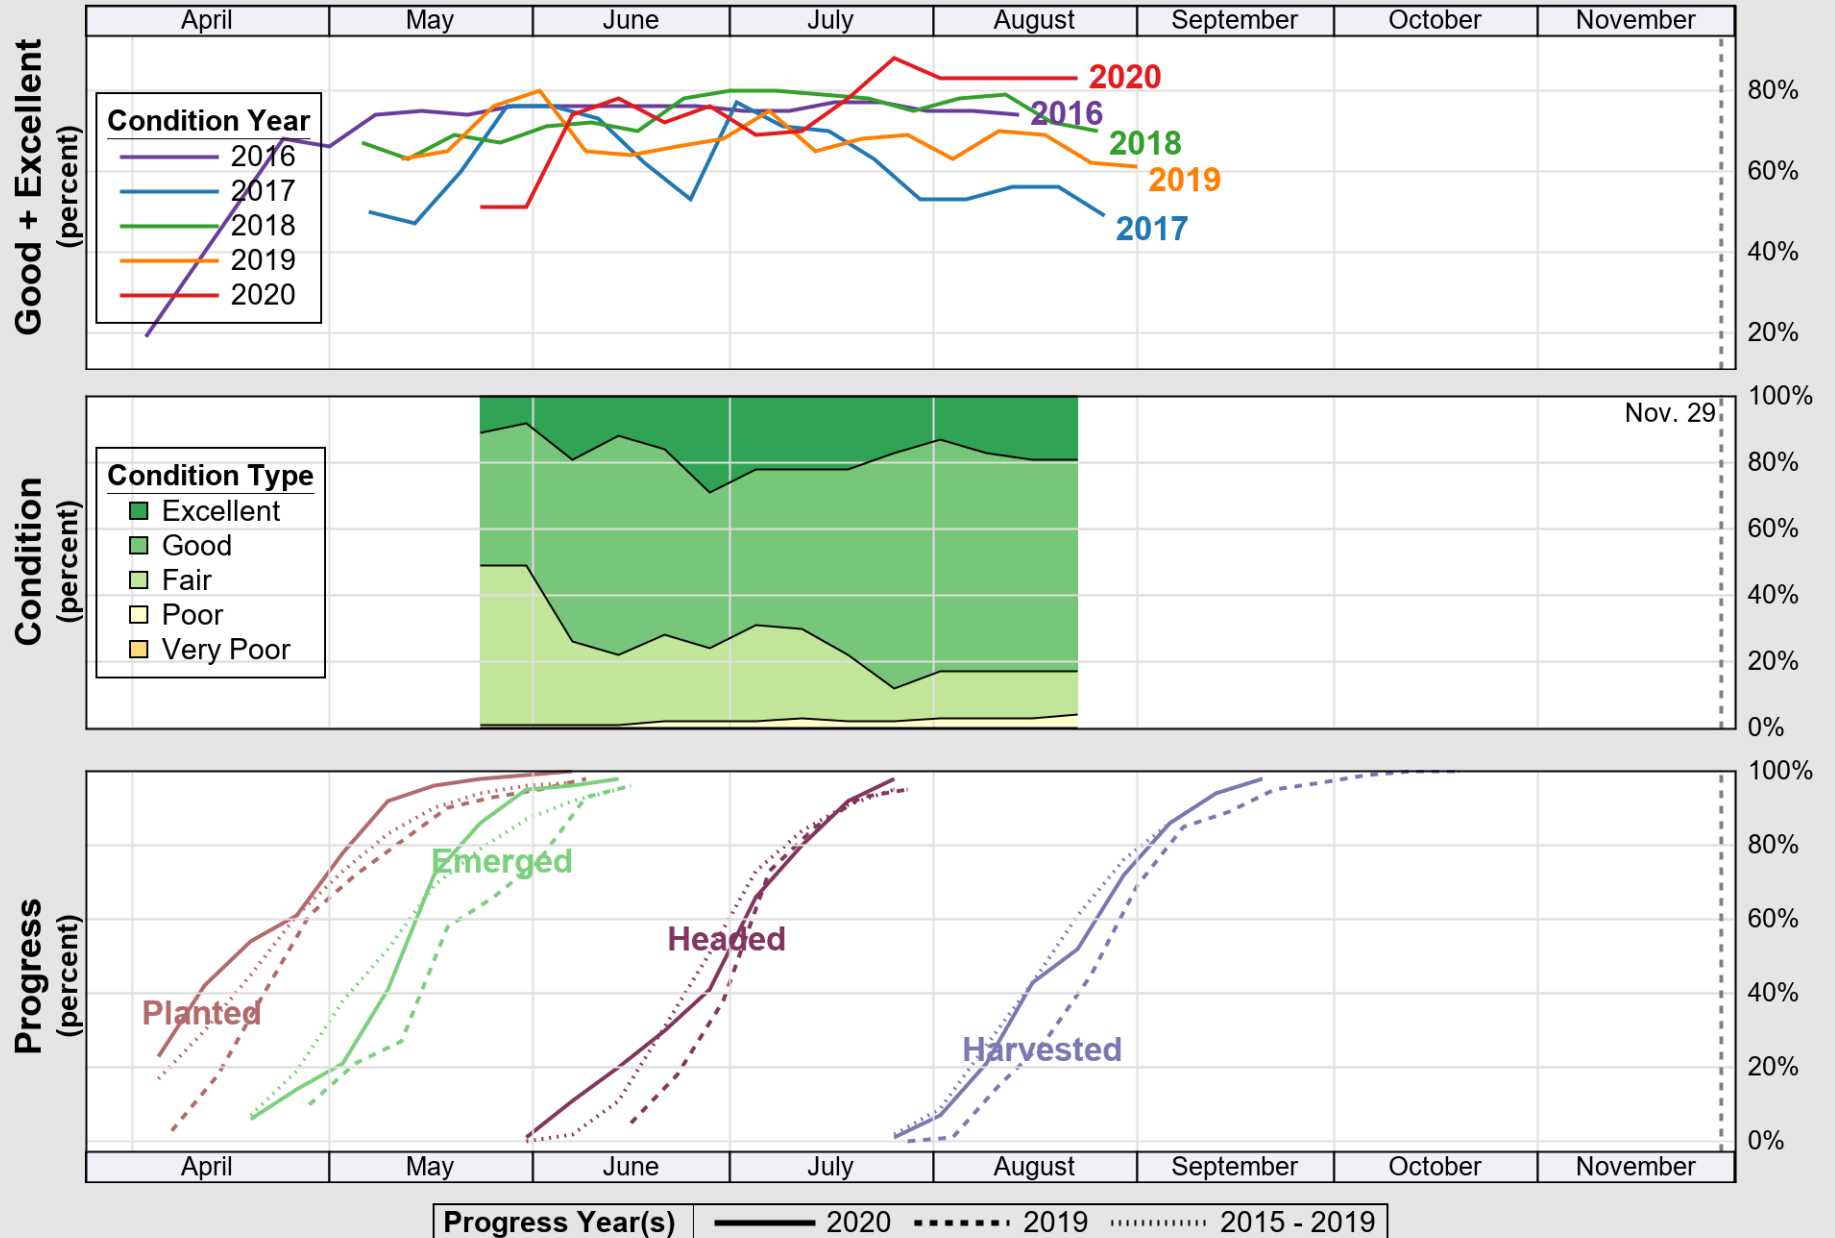

USDA

Crop Progress and Condition: Oats in Idaho , 2020

NASS

Progress Year(s) ——— 2020 2019 2015 - 2019

Source: National Agricultural Statistics Service (NASS), Crop Progress Report

USDA

Crop Progress and Condition: Pasture and Range in Idaho , 2020

NASS

Source: National Agricultural Statistics Service (NASS), Crop Progress Report

USDA

Crop Progress and Condition: Spring Wheat in Idaho , 2020

NASS

Source: National Agricultural Statistics Service (NASS), Crop Progress Report

USDA

Crop Progress and Condition: Sugar Beets in Idaho , 2020

NASS

Progress Year(s) — 2020 - - - - - 2019 2015 - 2019

Source: National Agricultural Statistics Service (NASS), Crop Progress Report

USDA

Crop Progress and Condition: Winter Wheat in Idaho , 2020