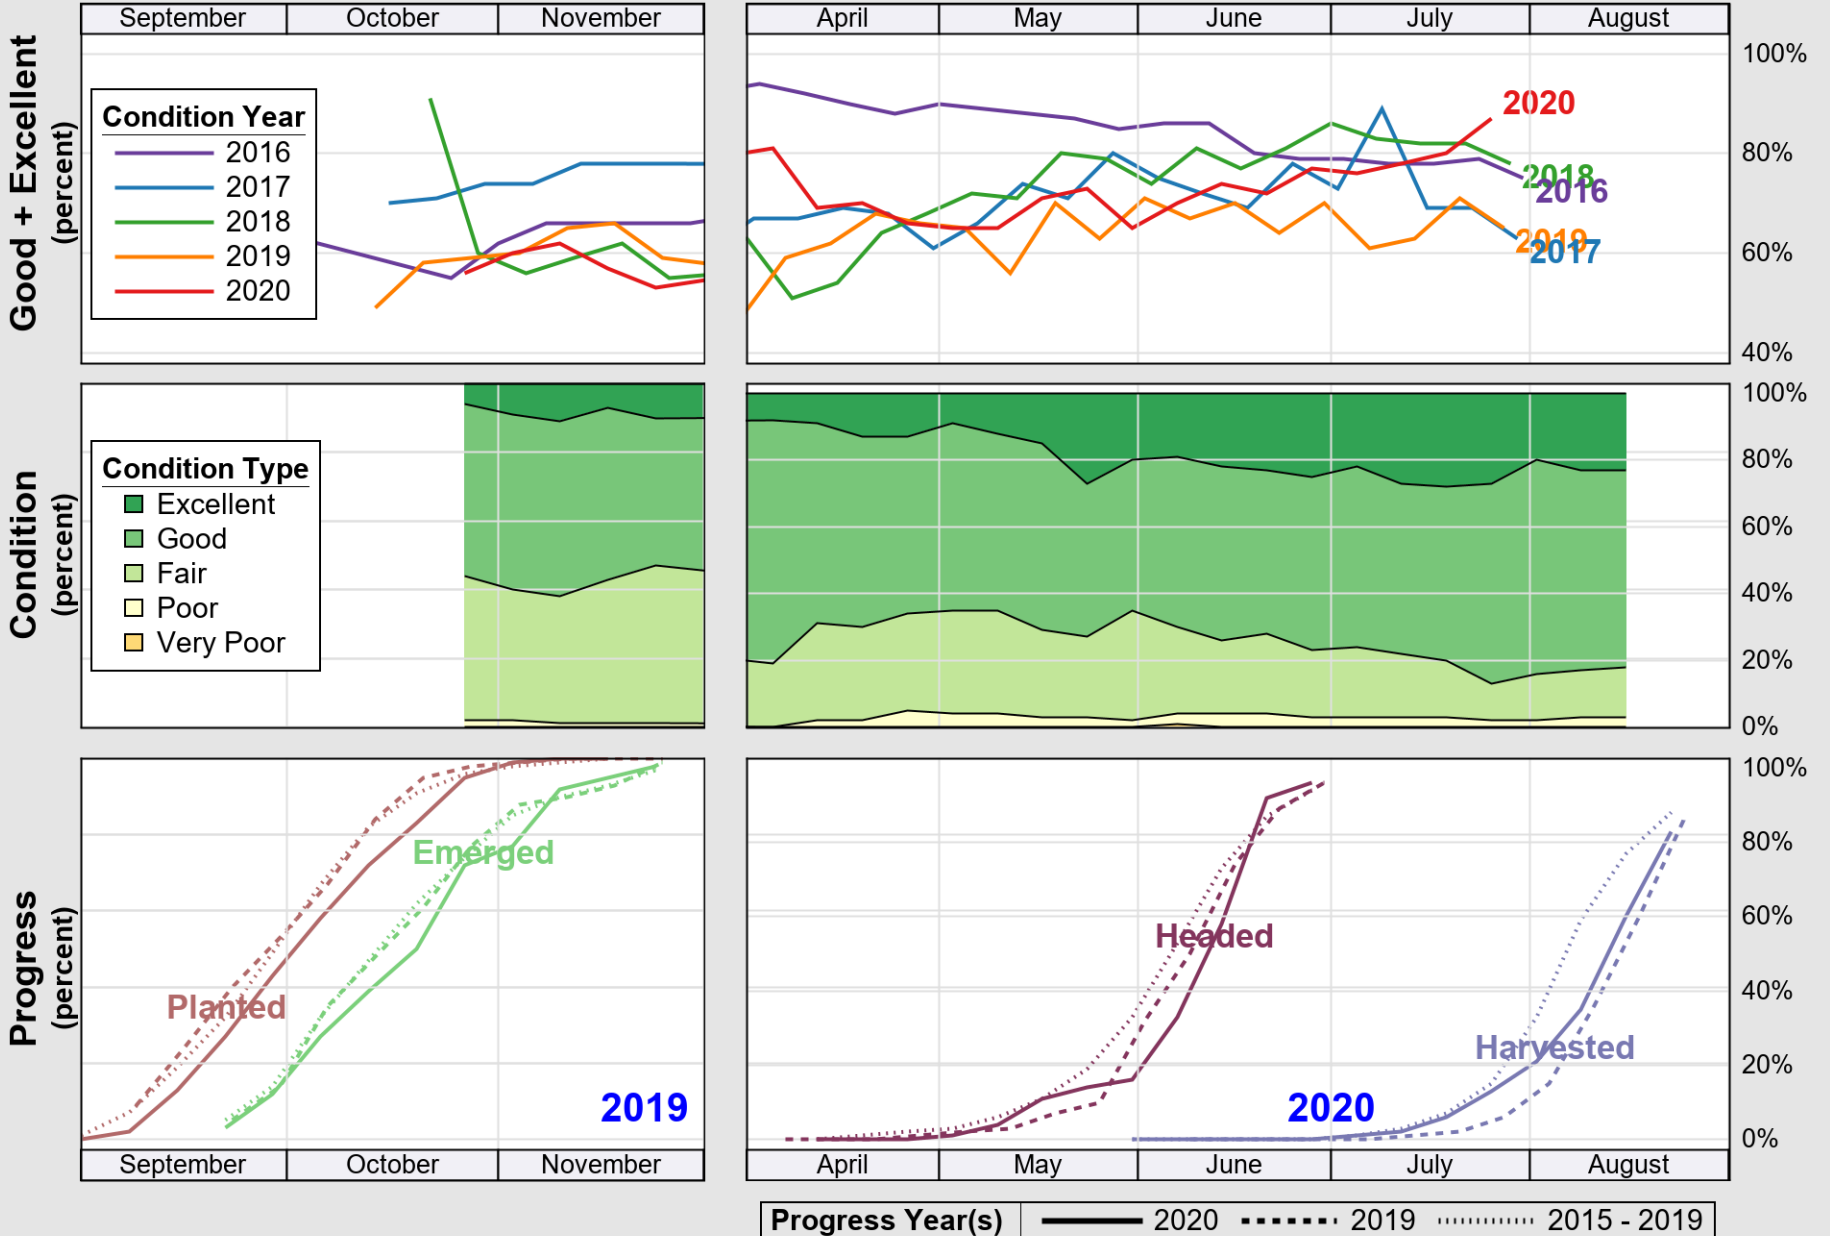

NASS

Source: National Agricultural Statistics Service (NASS), Crop Progress Report

USDA

Crop Progress and Condition: Spring Wheat in Idaho , 2020

NASS

Source: National Agricultural Statistics Service (NASS), Crop Progress Report

USDA

Crop Progress and Condition: Sugar Beets in Idaho , 2020

NASS

Progress Year(s) — 2020 - - - - - 2019 2015 - 2019

Source: National Agricultural Statistics Service (NASS), Crop Progress Report

USDA

Crop Progress and Condition: Winter Wheat in Idaho , 2020

NASS

Source: National Agricultural Statistics Service (NASS), Crop Progress Report