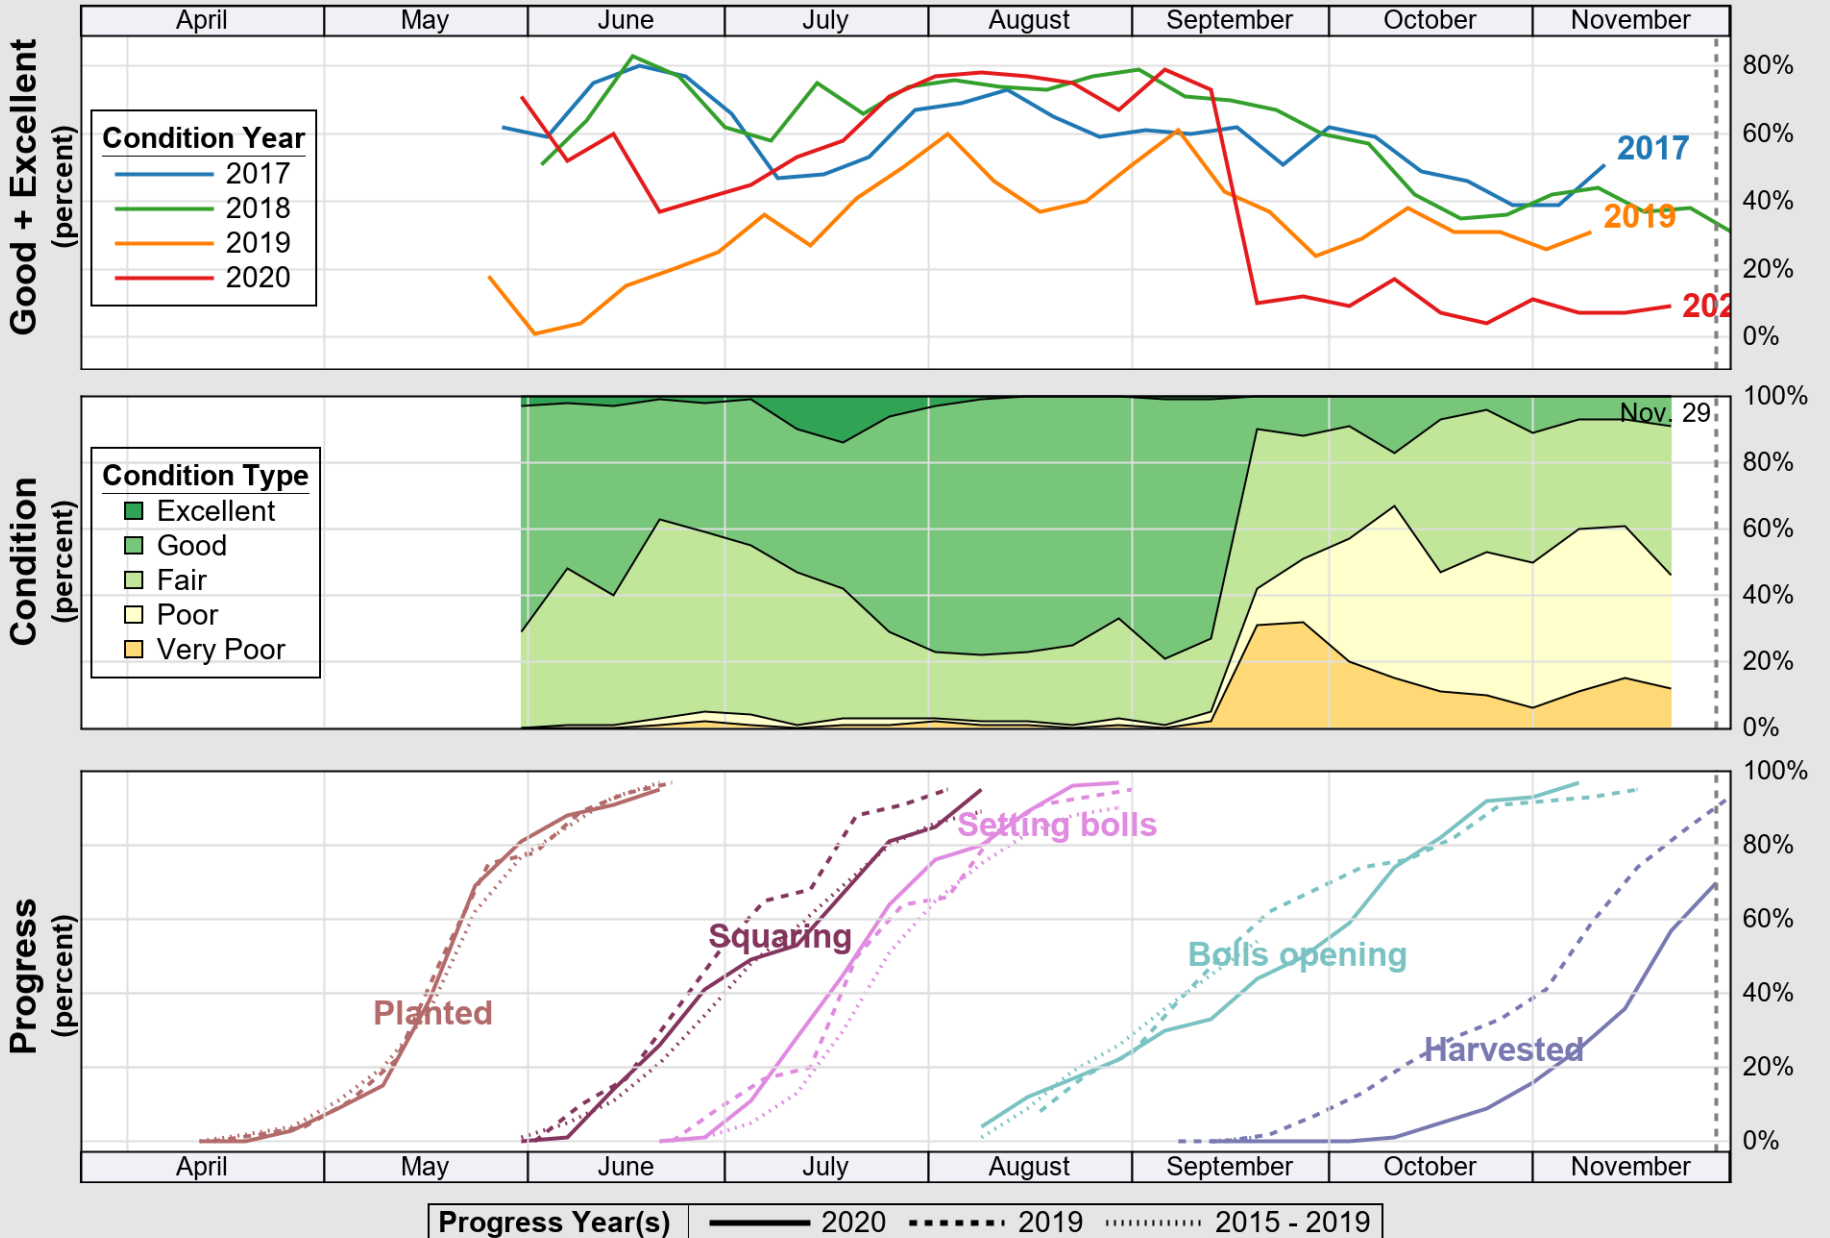

USDA

Crop Progress and Condition: Cotton in Florida , 2020

NASS

Source: National Agricultural Statistics Service (NASS), Crop Progress Report

USDA

Crop Progress and Condition: Pasture and Range in Florida , 2020

NASS

Source: National Agricultural Statistics Service (NASS), Crop Progress Report

USDA

Crop Progress and Condition: Peanuts in Florida , 2020

NASS

Source: National Agricultural Statistics Service (NASS), Crop Progress Report