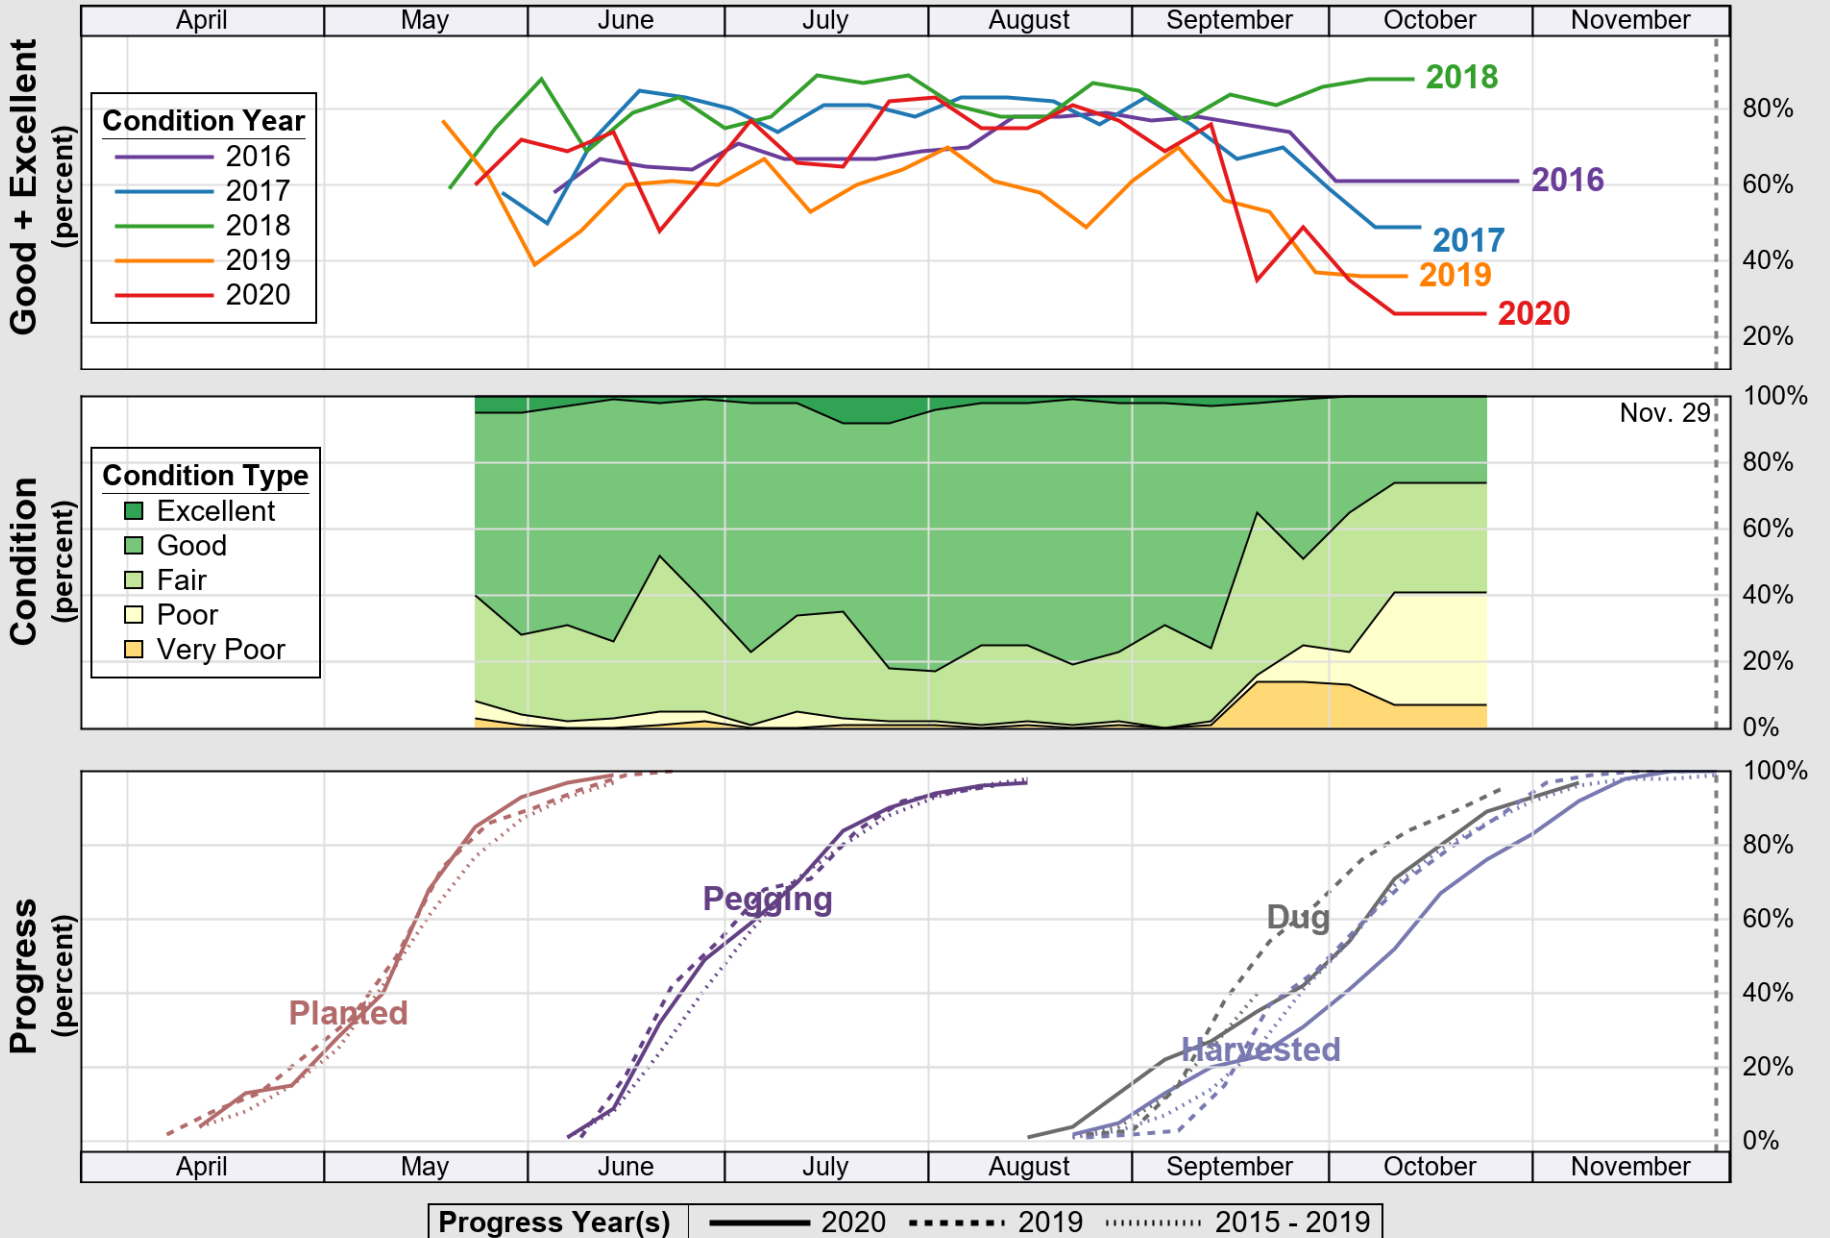

NASS

Source: National Agricultural Statistics Service (NASS), Crop Progress Report

USDA

Crop Progress and Condition: Peanuts in Florida , 2020

NASS

Source: National Agricultural Statistics Service (NASS), Crop Progress Report