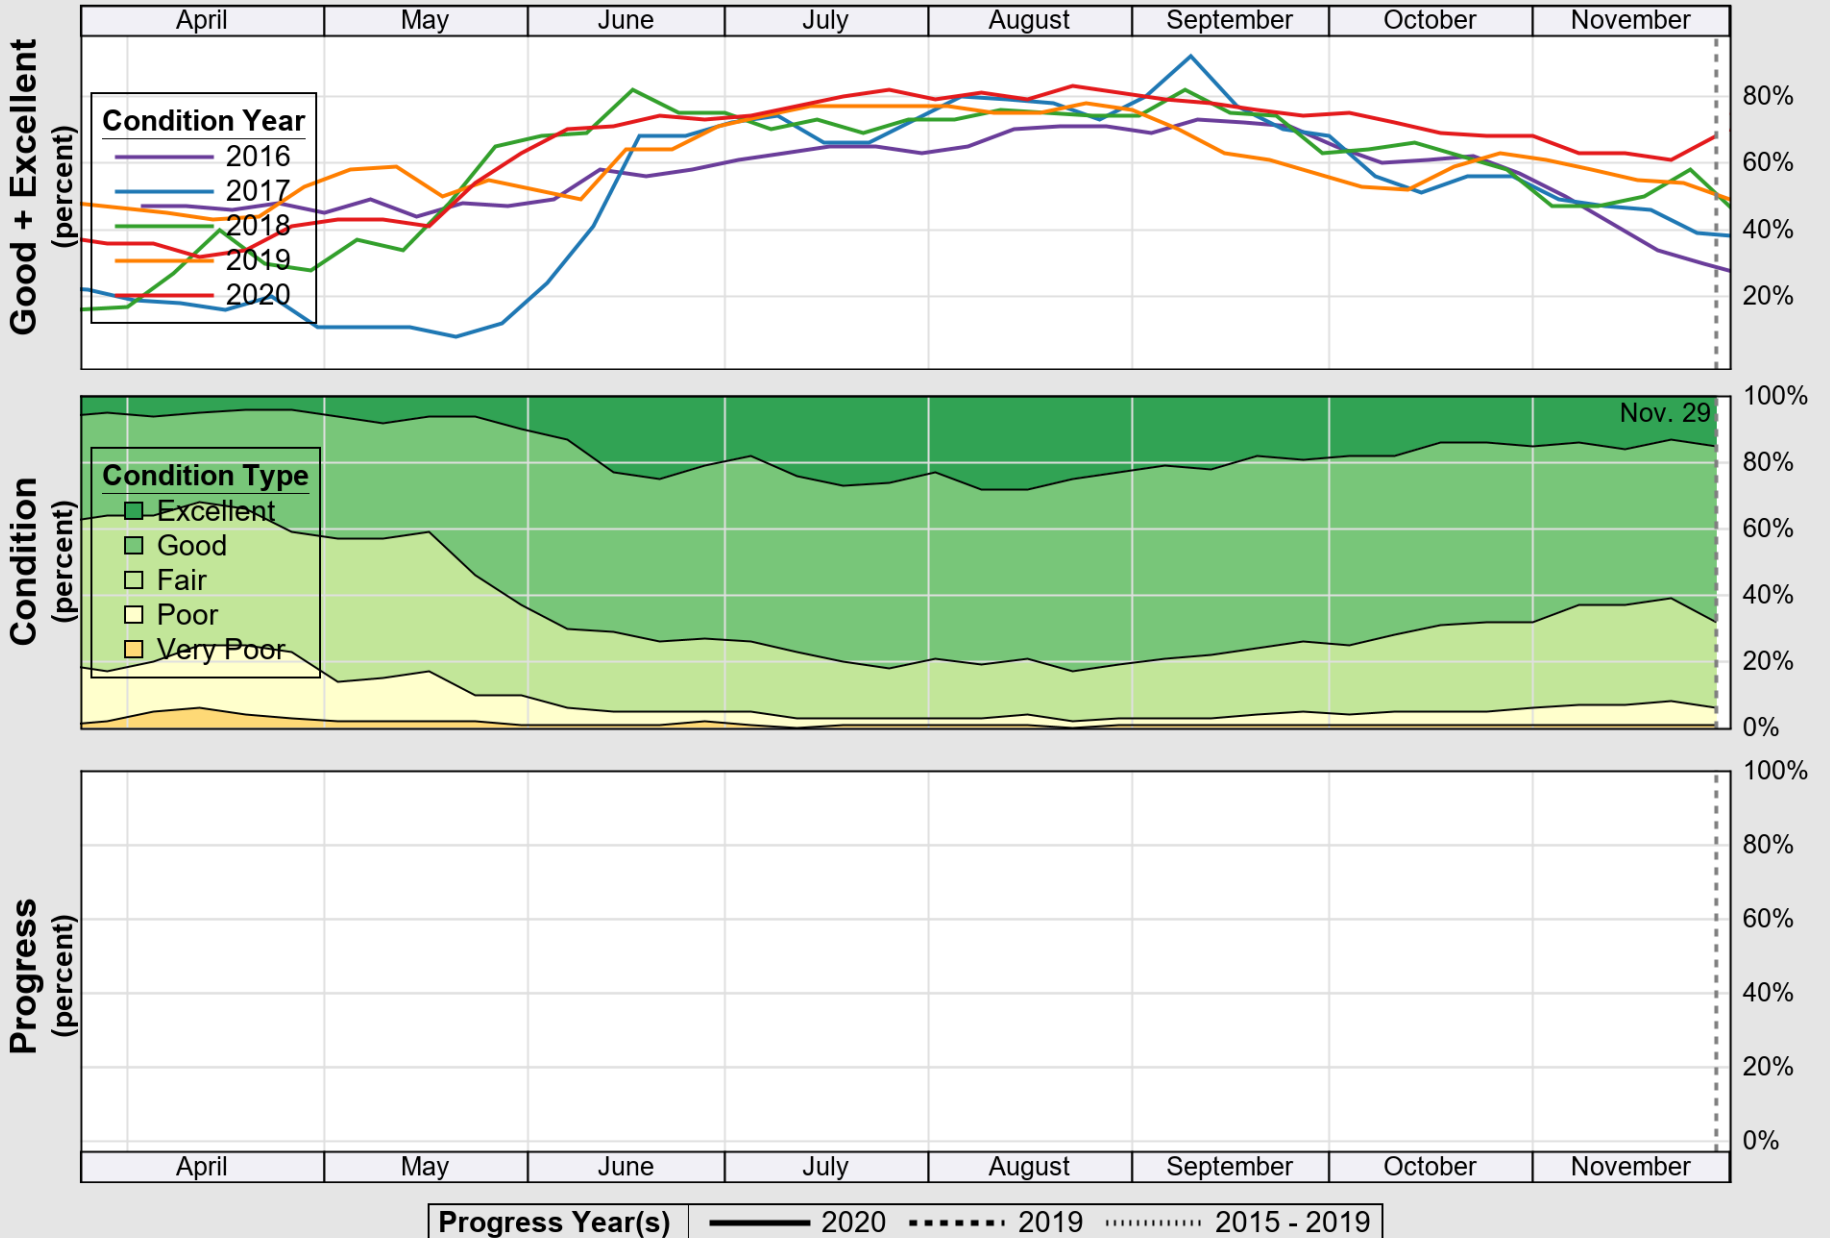

USDA

Crop Progress and Condition: Cotton in Florida , 2020

NASS

Source: National Agricultural Statistics Service (NASS), Crop Progress Report

USDA

Crop Progress and Condition: Pasture and Range in Florida , 2020

NASS

Source: National Agricultural Statistics Service (NASS), Crop Progress Report

USDA

Crop Progress and Condition: Peanuts in Florida , 2020

NASS

Source: National Agricultural Statistics Service (NASS), Crop Progress Report